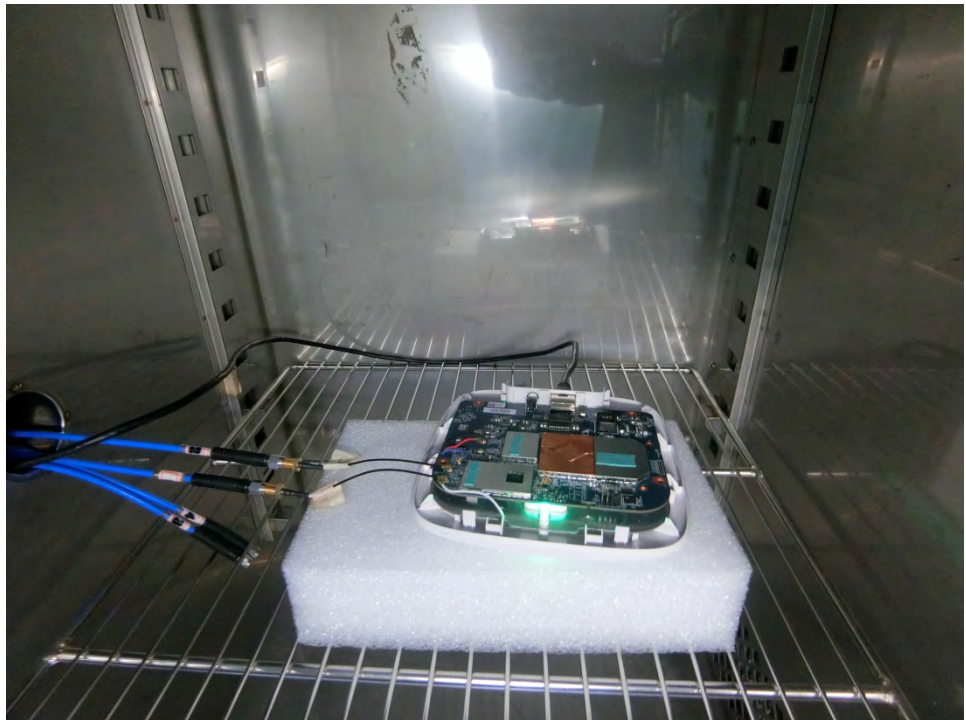

1. Photographs of Conducted Emissions Test Configuration

FRONT VIEW

REAR VIEW

2. Photographs of Radiated Emissions Test Configuration

Test Configuration: 30MHz~1GHz / Test Mode: Mode 1

FRONT VIEW

REAR VIEW

Test Configuration: Above 1GHz

FRONT VIEW

REAR VIEW

3. Photographs of RF Conducted Test Configuration

FRONT VIEW

————THE END————