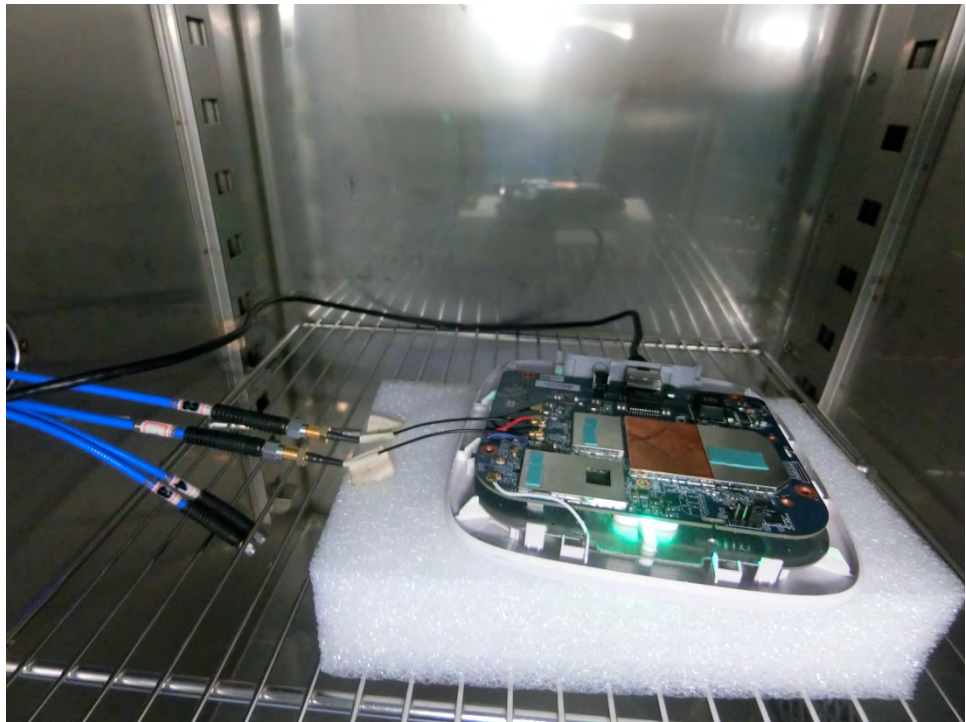

1. Photographs of Conducted Emissions Test Configuration

FRONT VIEW

REAR VIEW

2. Photographs of Radiated Emissions Test Configuration

Test Configuration: 30MHz~1GHz / Test Mode: Mode 1

FRONT VIEW

REAR VIEW

Test Configuration: Above 1GHz

FRONT VIEW

REAR VIEW

3. Photographs of RF Conducted Test Configuration

FRONT VIEW

————THE END————