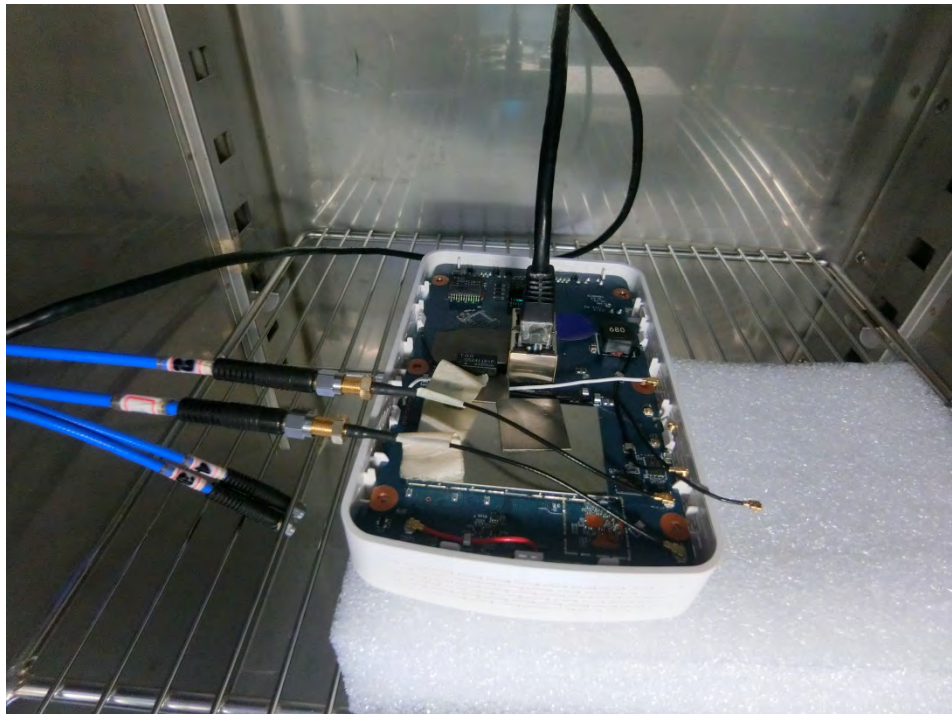

1. Photographs of Conducted Emissions Test Configuration

Test Mode: Mode 4

FRONT VIEW

REAR VIEW

2. Photographs of Radiated Emissions Test Configuration

Test Configuration: 30MHz~1GHz

Test Mode: Mode 2

FRONT VIEW

REAR VIEW

Test Configuration: Above 1GHz

Bandedge Test

FRONT VIEW

REAR VIEW

Harmonic Test

FRONT VIEW

REAR VIEW

3. Photographs of RF Conducted Test Configuration

FRONT VIEW

—THE END—