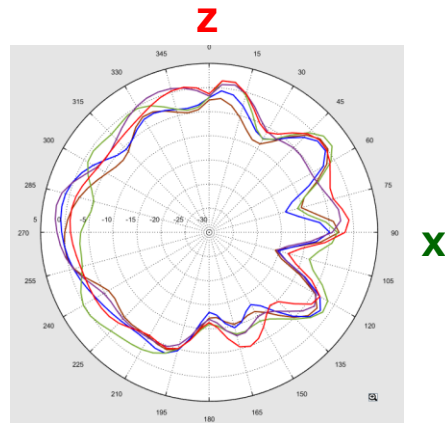

A_ANT1 GainTotal (dBi) Pattern

- 5100MHz
- 5300MHz
- 5500MHz
- 5700MHz
- 5900MHz