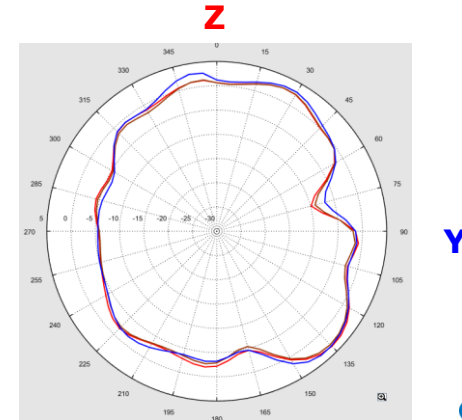

Cambium XV2-22H Antenna Test Report Vt01

Antenna Team
August 8, 2022

Antenna Set Definition

G Band Antenna Return Loss

— G_Ant1
— G_Ant2

G Band Antenna Isolation

— G_Ant1 & G_Ant2

A Band Antenna Return Loss

— A_Ant1
— A_Ant2

A Band Antenna Isolation

— A_Ant1 & A_Ant2

BT Antenna Return Loss

Antenna Coordinate System Definition

G_ANT1 GainTotal (dBi) Pattern

G_ANT2 GainTotal (dBi) Pattern

2400MHz ———
2450MHz ———
2500MHz ———