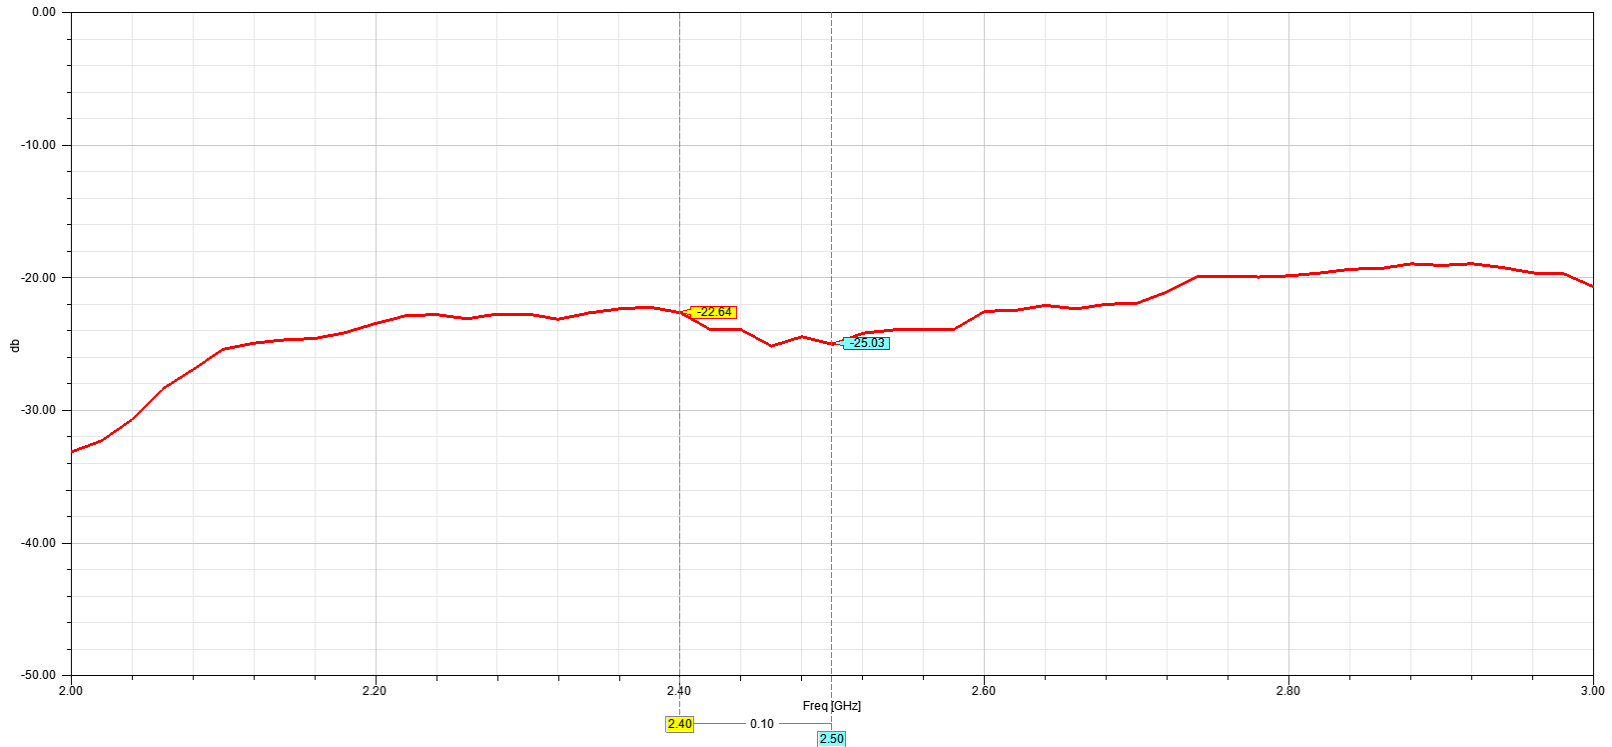

Cambium XV2-22H Antenna Test Report Vt01

Antenna Team
August 8, 2022

Antenna Set Definition

G Band Antenna Return Loss

— G_Ant1
— G_Ant2

G Band Antenna Isolation

— G_Ant1 & G_Ant2

A Band Antenna Return Loss

— A_Ant1
— A_Ant2

A Band Antenna Isolation

— A_Ant1 & A_Ant2

BT Antenna Return Loss

Antenna Coordinate System Definition

G_ANT1 GainTotal (dBi) Pattern

G_ANT2 GainTotal (dBi) Pattern

2400MHz ———
2450MHz ———
2500MHz ———