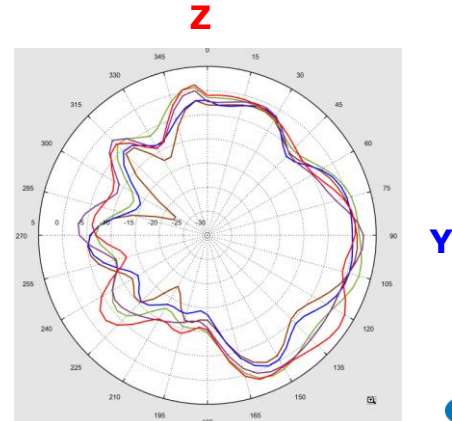

A_ANT1 GainTotal (dBi) Pattern

- 5100MHz
- 5300MHz
- 5500MHz
- 5700MHz
- 5900MHz