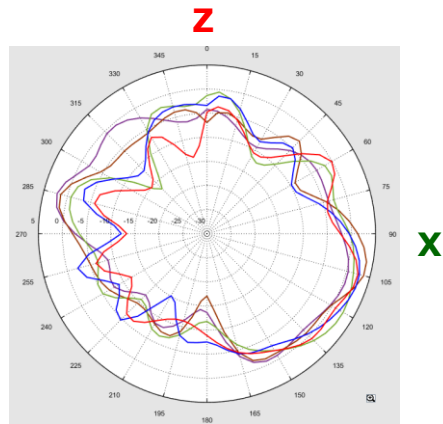

A_ANT2 GainTotal (dBi) Pattern

- 5100MHz —
- 5300MHz —
- 5500MHz —
- 5700MHz —
- 5900MHz —