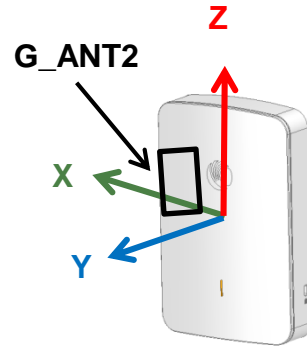

Cambium XV2-22H Antenna Test Report Vt01

Antenna Team
August 8, 2022

Antenna Set Definition

G Band Antenna Return Loss

— G_Ant1
— G_Ant2

G Band Antenna Isolation

— G_Ant1 & G_Ant2

A Band Antenna Return Loss

— A_Ant1
— A_Ant2

A Band Antenna Isolation

— A_Ant1 & A_Ant2

BT Antenna Return Loss

Antenna Coordinate System Definition

G_ANT1 GainTotal (dBi) Pattern

G_ANT2 GainTotal (dBi) Pattern

2400MHz ———
2450MHz ———
2500MHz ———