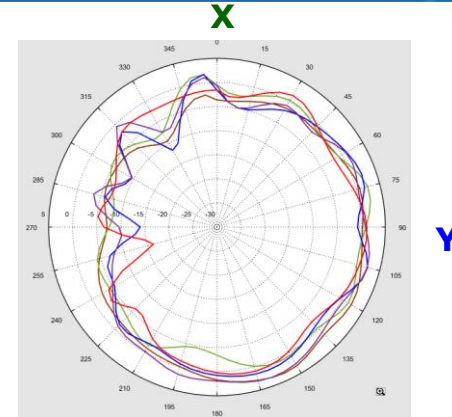

A_ANT1 GainTotal (dBi) Pattern

- 5100MHz
- 5300MHz
- 5500MHz
- 5700MHz
- 5900MHz