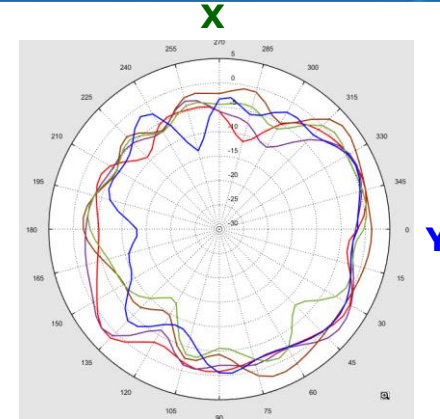

— A_Ant1
— A_Ant2

A Band Antenna Isolation

— A_Ant1 & A_Ant2

BT Antenna Return Loss

Antenna Coordinate System Definition

G_ANT1 GainTotal (dBi) Pattern

G_ANT2 GainTotal (dBi) Pattern

2400MHz ———
2450MHz ———
2500MHz ———

A_ANT1 GainTotal (dBi) Pattern

- 5100MHz
- 5300MHz
- 5500MHz
- 5700MHz
- 5900MHz

A_ANT2 GainTotal (dBi) Pattern

- 5100MHz —
- 5300MHz —
- 5500MHz —
- 5700MHz —
- 5900MHz —

BT_ANT GainTotal (dBi) Pattern

2400MHz ———
2450MHz ———
2500MHz ———

G_ANT Composite GainTotal (dBi) Pattern

A_ANT Composite GainTotal (dBi) Pattern

Antenna Efficiency & Peak Gain

WIFI G Band Antenna Efficiency (%)			
Frequency (MHz)	2400	2450	2500
G_ANT1	71.13	71.09	70.56
G_ANT2	68.79	71.72	71.3
BT	70.45	72.27	68.21