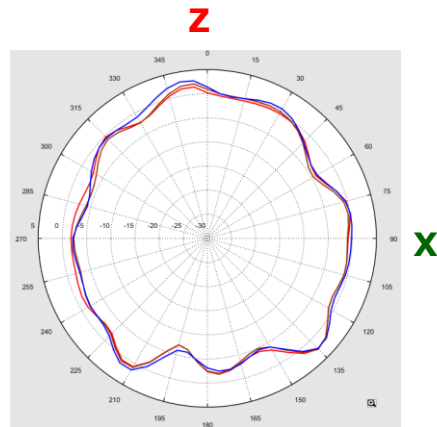

Cambium XV2-22H Antenna Test Report Vt01

Antenna Team
August 8, 2022

Antenna Set Definition

G Band Antenna Return Loss

— G_Ant1
— G_Ant2

G Band Antenna Isolation

— G_Ant1 & G_Ant2

A Band Antenna Return Loss

— A_Ant1
— A_Ant2

A Band Antenna Isolation

— A_Ant1 & A_Ant2

BT Antenna Return Loss

Antenna Coordinate System Definition

G_ANT1 GainTotal (dBi) Pattern

G_ANT2 GainTotal (dBi) Pattern

2400MHz ———
2450MHz ———
2500MHz ———