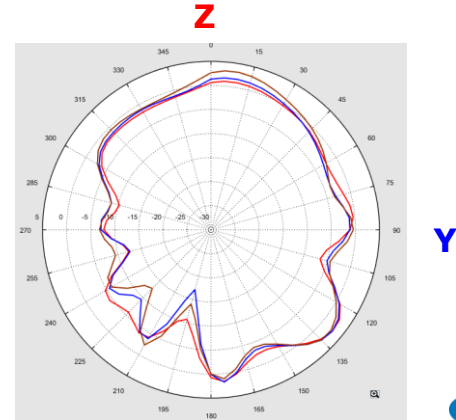

Cambium XV2-22H Antenna Test Report Vt01

Antenna Team
August 8, 2022

Antenna Set Definition

G Band Antenna Return Loss

— G_Ant1
— G_Ant2

G Band Antenna Isolation

— G_Ant1 & G_Ant2

A Band Antenna Return Loss

— A_Ant1
— A_Ant2

A Band Antenna Isolation

— A_Ant1 & A_Ant2

BT Antenna Return Loss

Antenna Coordinate System Definition

G_ANT1 GainTotal (dBi) Pattern

G_ANT2 GainTotal (dBi) Pattern

2400MHz ———
2450MHz ———
2500MHz ———