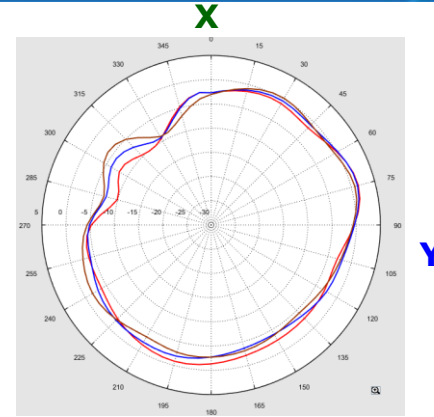

Cambium XV2-22H Antenna Test Report Vt01

Antenna Team
August 8, 2022

Antenna Set Definition

G Band Antenna Return Loss

— G_Ant1
— G_Ant2

G Band Antenna Isolation

— G_Ant1 & G_Ant2

A Band Antenna Return Loss

— A_Ant1
— A_Ant2

A Band Antenna Isolation

— A_Ant1 & A_Ant2

BT Antenna Return Loss

Antenna Coordinate System Definition

G_ANT1 GainTotal (dBi) Pattern

G_ANT2 GainTotal (dBi) Pattern

2400MHz ———
2450MHz ———
2500MHz ———