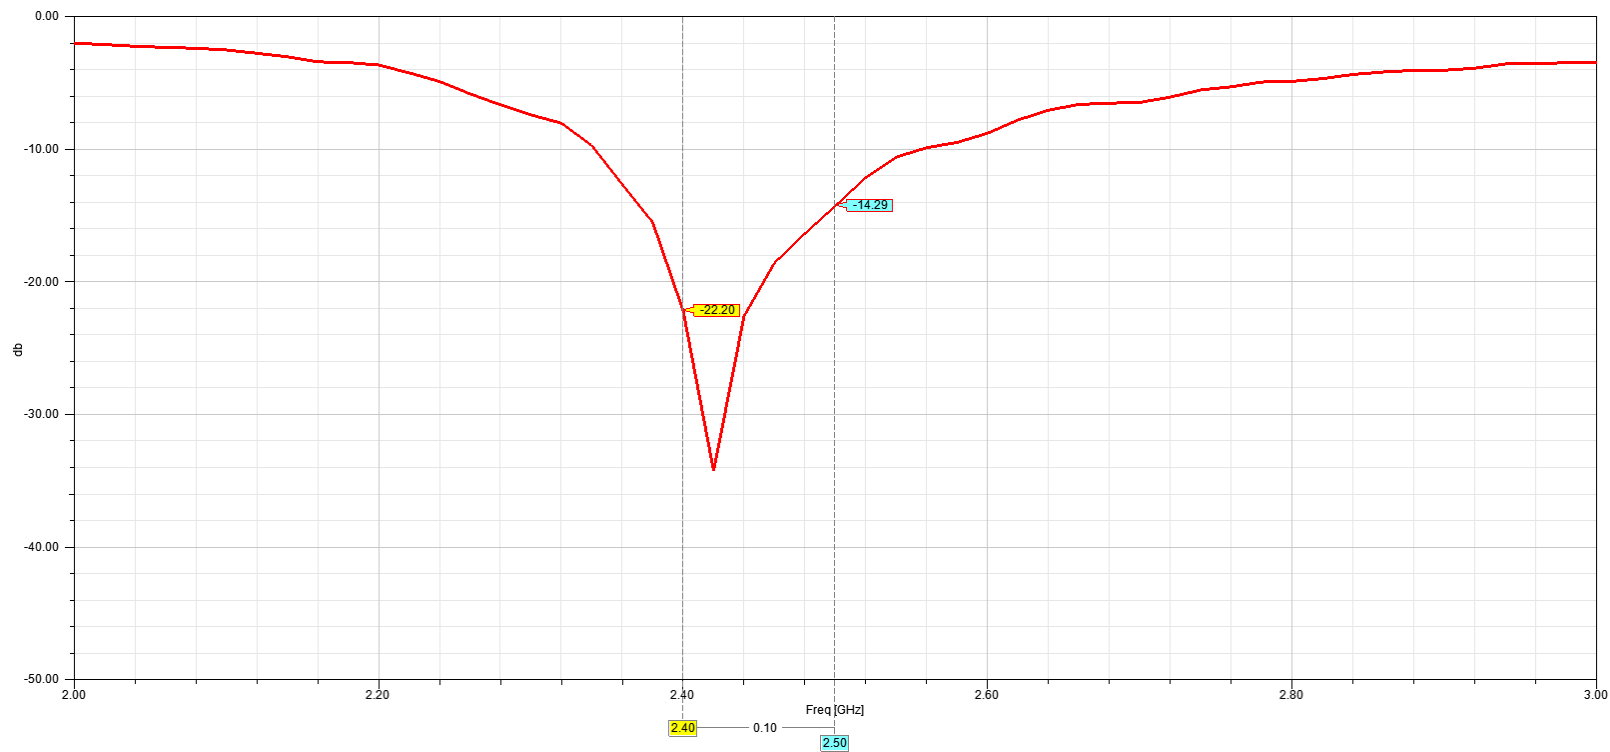

Cambium XV2-22H Antenna Test Report Vt01

Antenna Team
August 8, 2022

Antenna Set Definition

G Band Antenna Return Loss

— G_Ant1
— G_Ant2

G Band Antenna Isolation

— G_Ant1 & G_Ant2

A Band Antenna Return Loss

— A_Ant1
— A_Ant2

A Band Antenna Isolation

— A_Ant1 & A_Ant2

BT Antenna Return Loss

Antenna Coordinate System Definition

G_ANT1 GainTotal (dBi) Pattern

G_ANT2 GainTotal (dBi) Pattern

2400MHz ———
2450MHz ———
2500MHz ———