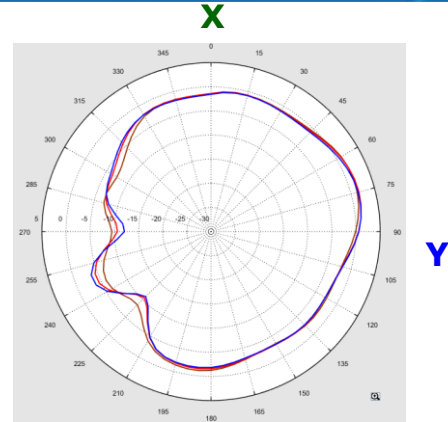

Cambium XV2-22H Antenna Test Report Vt01

Antenna Team
August 8, 2022

Antenna Set Definition

G Band Antenna Return Loss

— G_Ant1
— G_Ant2

G Band Antenna Isolation

— G_Ant1 & G_Ant2

A Band Antenna Return Loss

— A_Ant1
— A_Ant2

A Band Antenna Isolation

— A_Ant1 & A_Ant2

BT Antenna Return Loss

Antenna Coordinate System Definition

G_ANT1 GainTotal (dBi) Pattern

G_ANT2 GainTotal (dBi) Pattern

2400MHz ———
2450MHz ———
2500MHz ———