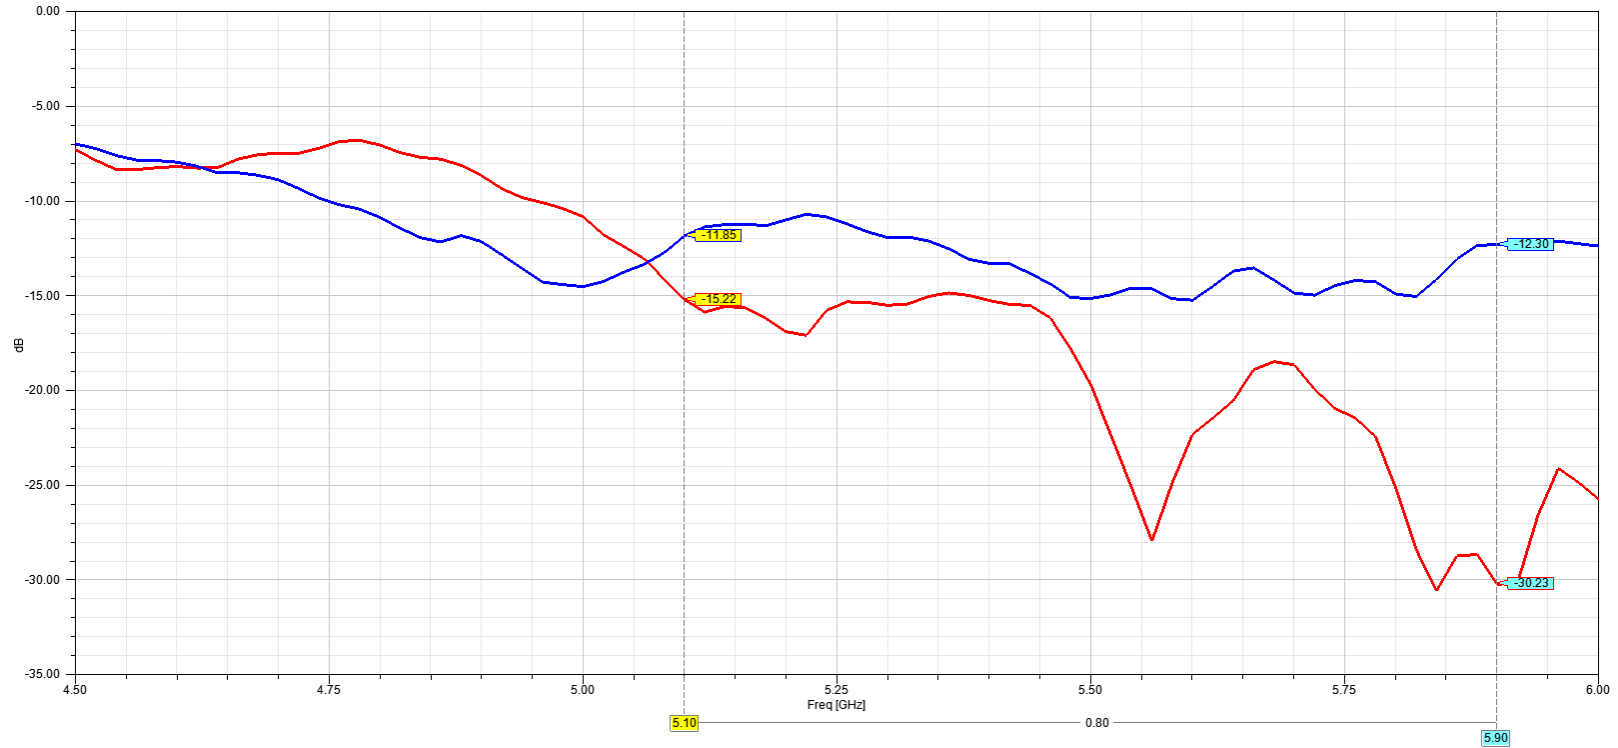

Cambium XV2-22H Antenna Test Report Vt01

Antenna Team
August 8, 2022

Antenna Set Definition

G Band Antenna Return Loss

— G_Ant1
— G_Ant2

G Band Antenna Isolation

— G_Ant1 & G_Ant2

A Band Antenna Return Loss

— A_Ant1
— A_Ant2

A Band Antenna Isolation

— A_Ant1 & A_Ant2

BT Antenna Return Loss

Antenna Coordinate System Definition

G_ANT1 GainTotal (dBi) Pattern

G_ANT2 GainTotal (dBi) Pattern

2400MHz ———
2450MHz ———
2500MHz ———

A_ANT1 GainTotal (dBi) Pattern

- 5100MHz
- 5300MHz
- 5500MHz
- 5700MHz
- 5900MHz

A_ANT2 GainTotal (dBi) Pattern

- 5100MHz —
- 5300MHz —
- 5500MHz —
- 5700MHz —
- 5900MHz —

BT_ANT GainTotal (dBi) Pattern

2400MHz ———
2450MHz ———
2500MHz ———

*Note. The antenna gain includes the cable loss.