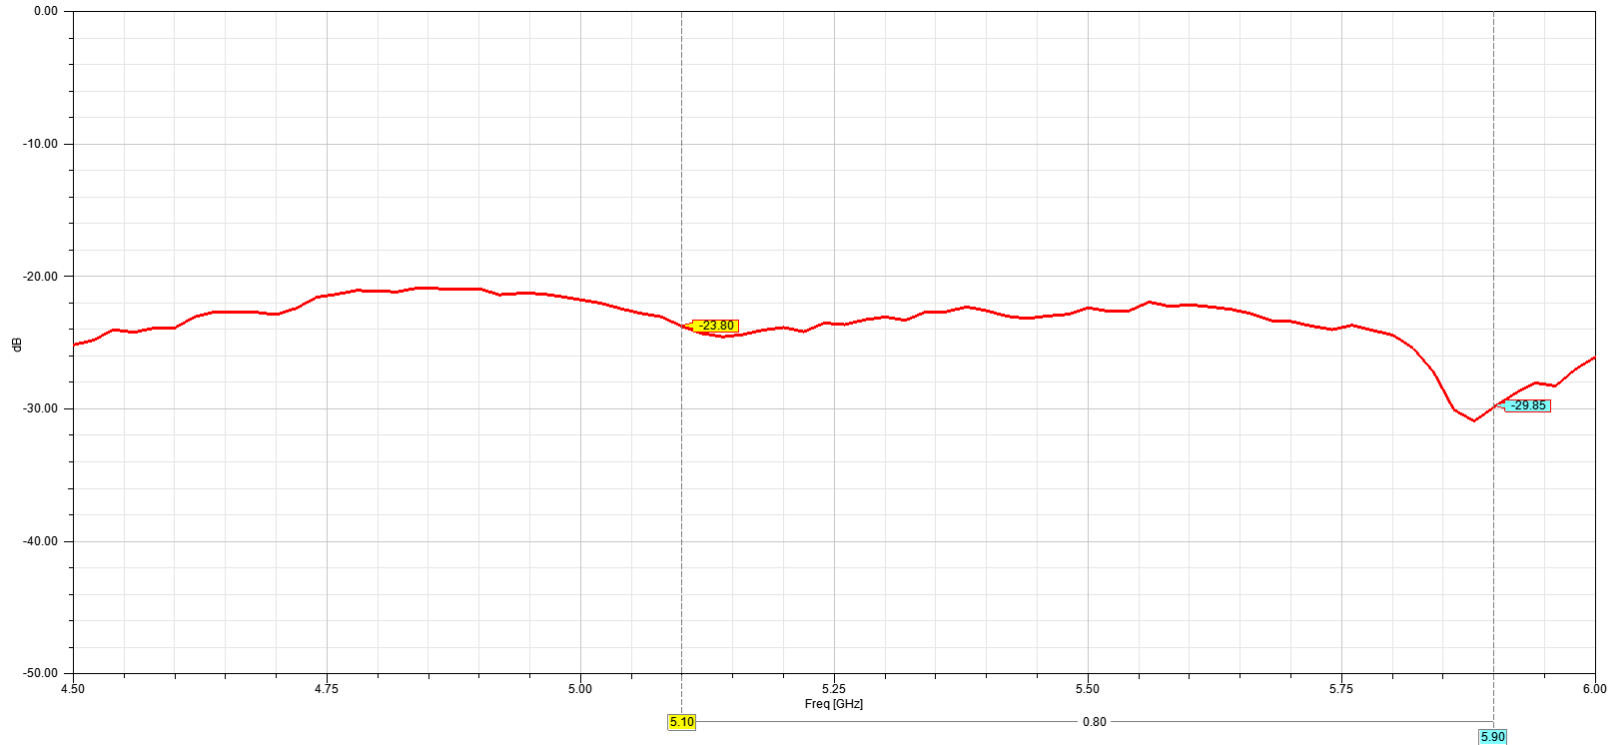

Cambium XV2-22H Antenna Test Report Vt01

Antenna Team
August 8, 2022

Antenna Set Definition

G Band Antenna Return Loss

— G_Ant1
— G_Ant2

G Band Antenna Isolation

— G_Ant1 & G_Ant2

A Band Antenna Return Loss

— A_Ant1
— A_Ant2

A Band Antenna Isolation

— A_Ant1 & A_Ant2

BT Antenna Return Loss

Antenna Coordinate System Definition

G_ANT1 GainTotal (dBi) Pattern

G_ANT2 GainTotal (dBi) Pattern

2400MHz ———
2450MHz ———
2500MHz ———