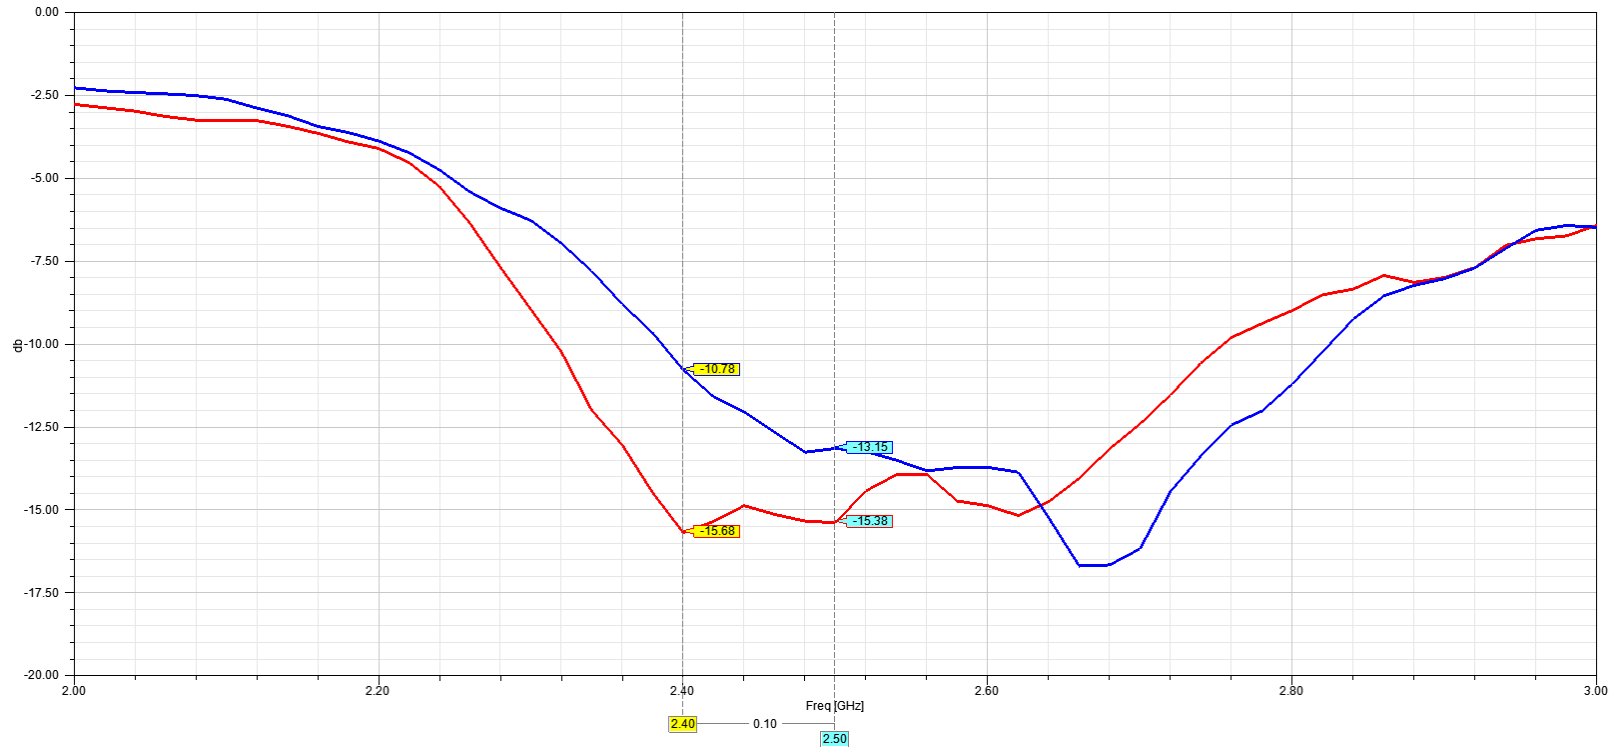

Cambium XV2-22H Antenna Test Report Vt01

Antenna Team
August 8, 2022

Antenna Set Definition

G Band Antenna Return Loss

— G_Ant1
— G_Ant2

G Band Antenna Isolation

— G_Ant1 & G_Ant2

A Band Antenna Return Loss

— A_Ant1
— A_Ant2

A Band Antenna Isolation

— A_Ant1 & A_Ant2

BT Antenna Return Loss

Antenna Coordinate System Definition

G_ANT1 GainTotal (dBi) Pattern

G_ANT2 GainTotal (dBi) Pattern

2400MHz ———
2450MHz ———
2500MHz ———

*Note. The antenna gain includes the cable loss.