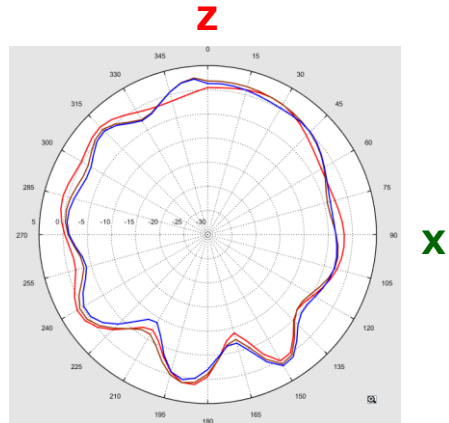

Cambium XV2-22H Antenna Test Report Vt01

Antenna Team
August 8, 2022

Antenna Set Definition

G Band Antenna Return Loss

— G_Ant1
— G_Ant2

G Band Antenna Isolation

— G_Ant1 & G_Ant2

A Band Antenna Return Loss

— A_Ant1
— A_Ant2

A Band Antenna Isolation

— A_Ant1 & A_Ant2

BT Antenna Return Loss

Antenna Coordinate System Definition

G_ANT1 GainTotal (dBi) Pattern

G_ANT2 GainTotal (dBi) Pattern

2400MHz ———
2450MHz ———
2500MHz ———