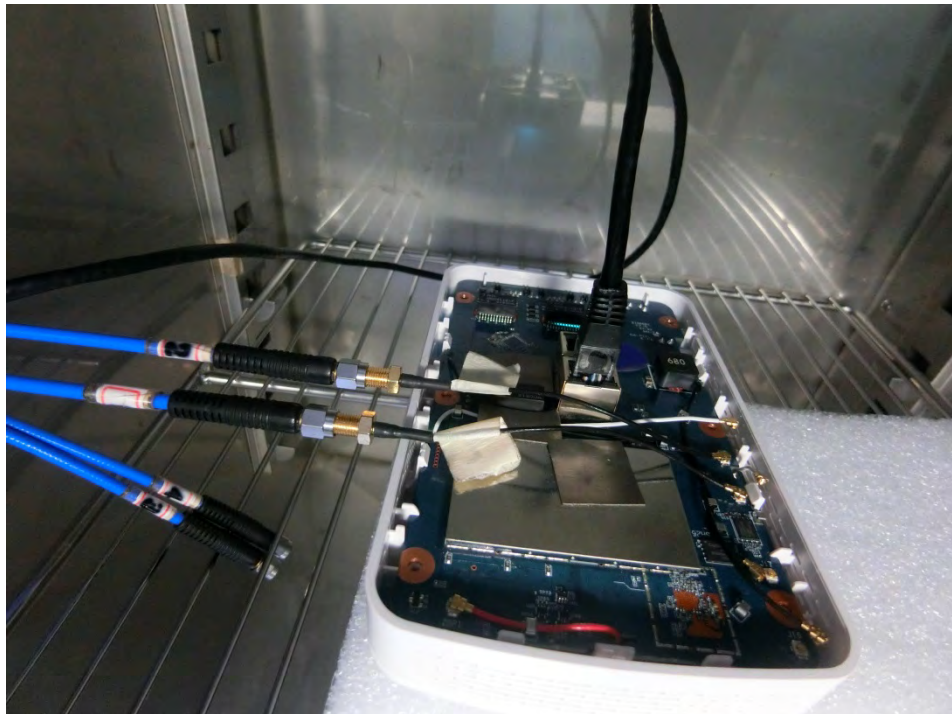

## 1. Photographs of Conducted Emissions Test Configuration

Test Mode: Mode 4

FRONT VIEW

REAR VIEW

## 2. Photographs of Radiated Emissions Test Configuration

Test Configuration: 30MHz~1GHz

Test Mode: Mode 2

FRONT VIEW

REAR VIEW

Test Configuration: Above 1GHz

FRONT VIEW

REAR VIEW

### 3. Photographs of RF Conducted Test Configuration

FRONT VIEW

————THE END————