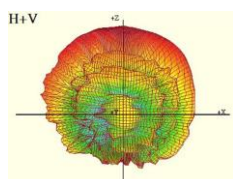

OLX22X-127130-A

Features

- Wi-Fi 6, including Wi-Fi 6E new 6GHz band directional patch antenna
- Global Frequency coverage
- High efficiency and quick integration with N-Type connector mounting
- Available in customized cable lengths and connectors

Applications

- Outdoor Mesh

Port 1

Port 2

Port 3

Port 4

Electrical Specification

Category	Specification							
Antenna	Port 1		Port 2		Port 3		Port 4	
Polarization	-45		+45		-45		+45	
Relation	Orthogonal				Orthogonal			
Frequency (MHz)	5150 -5950	5950 -7250	5150 -5950	5950 -7250	5150 -5950	5950 -7250	5150 -5950	5950 -7250
Peak Gain (dBi)	11	12	11	12	11	12	11	12
Peak Gain (dBi) Elevation angle 30°-90°	5150MHz	N/A	5150MHz	N/A	5150MHz	N/A	5150MHz	N/A
	0.97		0		-0.6		-0.3	
	5250MHz		5250MHz		5250MHz		5250MHz	
	0.8		0.5		-0.2		-0.6	
VSWR	2.0:1		2.0:1		2.0:1		2.0:1	
HPBW (Azimuth)	68°		70°		70°		68°	
HPBW (Elevation)	15°		15°		15°		15°	
Beam-squint (°)	+/-2							
Front-to-back ratio (dB)	21							
Sidelobe Levels	10.5							
Isolation (dB)	16							
Power (Watts)	5							
Impedance (Ohms)	50							
Type	Patch							
DC Grounding	Yes							