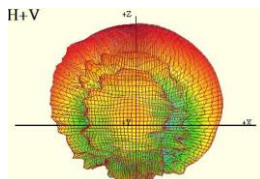

OLX22X-127130-A

Features

- Wi-Fi 6, including Wi-Fi 6E new 6GHz band directional patch antenna
- Global Frequency coverage
- High efficiency and quick integration with N-Type connector mounting
- Available in customized cable lengths and connectors

Applications

- Outdoor Mesh

Port 1

Port 2

Port 3

Port 4

Electrical Specification

Category	Specification							
Antenna	Port 1		Port 2		Port 3		Port 4	
Polarization	-45		+45		-45		+45	
Relation	Orthogonal				Orthogonal			
Frequency (MHz)	5150 -5950	5950 -7250	5150 -5950	5950 -7250	5150 -5950	5950 -7250	5150 -5950	5950 -7250
Peak Gain (dBi)	11	12	11	12	11	12	11	12
Peak Gain (dBi) Elevation angle 30°-90°	5150MHz	N/A	5150MHz	N/A	5150MHz	N/A	5150MHz	N/A
	0.97		0		-0.6		-0.3	
	5250MHz		5250MHz		5250MHz		5250MHz	
	0.8		0.5		-0.2		-0.6	
VSWR	2.0:1		2.0:1		2.0:1		2.0:1	
HPBW (Azimuth)	68°		70°		70°		68°	
HPBW (Elevation)	15°		15°		15°		15°	
Beam-squint (°)	+/-2							
Front-to-back ratio (dB)	21							
Sidelobe Levels	10.5							
Isolation (dB)	16							
Power (Watts)	5							
Impedance (Ohms)	50							
Type	Patch							
DC Grounding	Yes							