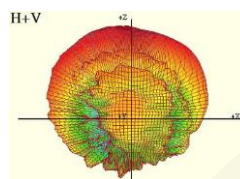

Applications

- Outdoor Mesh

Port 1

Port 2

Port 3

Port 4

Electrical Specification

Category	Specification							
Antenna	Port 1		Port 2		Port 3		Port 4	
Polarization	-45		+45		-45		+45	
Relation	Orthogonal				Orthogonal			
Frequency (MHz)	5150 -5950	5950 -7250	5150 -5950	5950 -7250	5150 -5950	5950 -7250	5150 -5950	5950 -7250
Peak Gain (dBi)	11	12	11	12	11	12	11	12
Peak Gain (dBi) Elevation angle 30°-90°	5150MHz	N/A	5150MHz	N/A	5150MHz	N/A	5150MHz	N/A
	0.97		0		-0.6		-0.3	
	5250MHz		5250MHz		5250MHz		5250MHz	
	0.8		0.5		-0.2		-0.6	
VSWR	2.0:1		2.0:1		2.0:1		2.0:1	
HPBW (Azimuth)	68°		70°		70°		68°	
HPBW (Elevation)	15°		15°		15°		15°	
Beam-squint (°)	+/-2							
Front-to-back ratio (dB)	21							
Sidelobe Levels	10.5							
Isolation (dB)	16							
Power (Watts)	5							
Impedance (Ohms)	50							
Type	Patch							
DC Grounding	Yes							