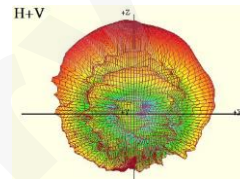

Applications

- Outdoor Mesh

Port 1

Port 2

Port 3

Port 4

Electrical Specification

Category	Specification							
Antenna	Port 1		Port 2		Port 3		Port 4	
Polarization	-45		+45		-45		+45	
Relation	Orthogonal				Orthogonal			
Frequency (MHz)	5150 -5950	5950 -7250	5150 -5950	5950 -7250	5150 -5950	5950 -7250	5150 -5950	5950 -7250
Peak Gain (dBi)	11	12	11	12	11	12	11	12
Peak Gain (dBi) Elevation angle 30°-90°	5150MHz	N/A	5150MHz	N/A	5150MHz	N/A	5150MHz	N/A
	0.97		0		-0.6		-0.3	
	5250MHz		5250MHz		5250MHz		5250MHz	
	0.8		0.5		-0.2		-0.6	
VSWR	2.0:1		2.0:1		2.0:1		2.0:1	
HPBW (Azimuth)	68°		70°		70°		68°	
HPBW (Elevation)	15°		15°		15°		15°	
Beam-squint (°)	+/-2							
Front-to-back ratio (dB)	21							
Sidelobe Levels	10.5							
Isolation (dB)	16							
Power (Watts)	5							
Impedance (Ohms)	50							
Type	Patch							
DC Grounding	Yes							