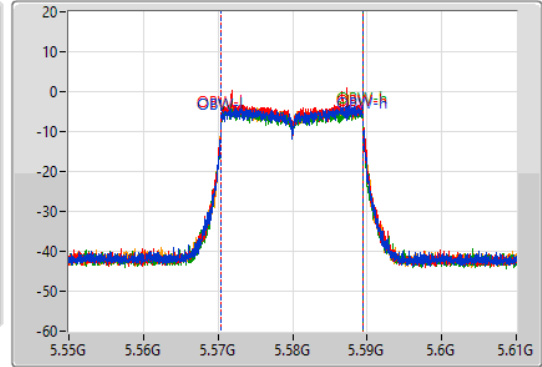

802.11ax HEW20-BF_Nss1,(MCS0)_4TX

EBW

5580MHz

15/09/2022

CF
5.58GHz
Span
60MHz
RBW
300kHz
VBW
1MHz
Sweep Time
100ms
Detector Type
Peak

CF
5.58GHz
Span
60MHz
RBW
300kHz
VBW
1MHz
Sweep Time
100ms
Detector Type
Peak

Port 1
Port 2
Port 3
Port 4

26dB(Hz)	Fl-26dB(Hz)	Fh-26dB(Hz)	OBW(Hz)	Fl-OBW(Hz)	Fh-OBW(Hz)	Limit(Hz)	Port
22.53M	5.56872G	5.59125G	19.1M	5.570405G	5.589505G	Inf	1
20.73M	5.56953G	5.59026G	19.1M	5.570405G	5.589505G	Inf	2
22.02M	5.56896G	5.59098G	19.07M	5.570405G	5.589475G	Inf	3
22.17M	5.56896G	5.59113G	19.1M	5.570405G	5.589505G	Inf	4

802.11ax HEW20-BF_Nss1,(MCS0)_4TX

EBW

5700MHz

15/09/2022

CF
5.7GHz
Span
60MHz
RBW
300kHz
VBW
1MHz
Sweep Time
100ms
Detector Type
Peak

CF
5.7GHz
Span
60MHz
RBW
300kHz
VBW
1MHz
Sweep Time
100ms
Detector Type
Peak

Port 1
Port 2
Port 3
Port 4

26dB(Hz)	Fl-26dB(Hz)	Fh-26dB(Hz)	OBW(Hz)	Fl-OBW(Hz)	Fh-OBW(Hz)	Limit(Hz)	Port
21.75M	5.68899G	5.71074G	19.13M	5.690375G	5.709505G	Inf	1
22.17M	5.68896G	5.71113G	19.13M	5.690405G	5.709535G	Inf	2
21.69M	5.68914G	5.71083G	19.13M	5.690405G	5.709535G	Inf	3
21.75M	5.68899G	5.71074G	19.1M	5.690435G	5.709535G	Inf	4