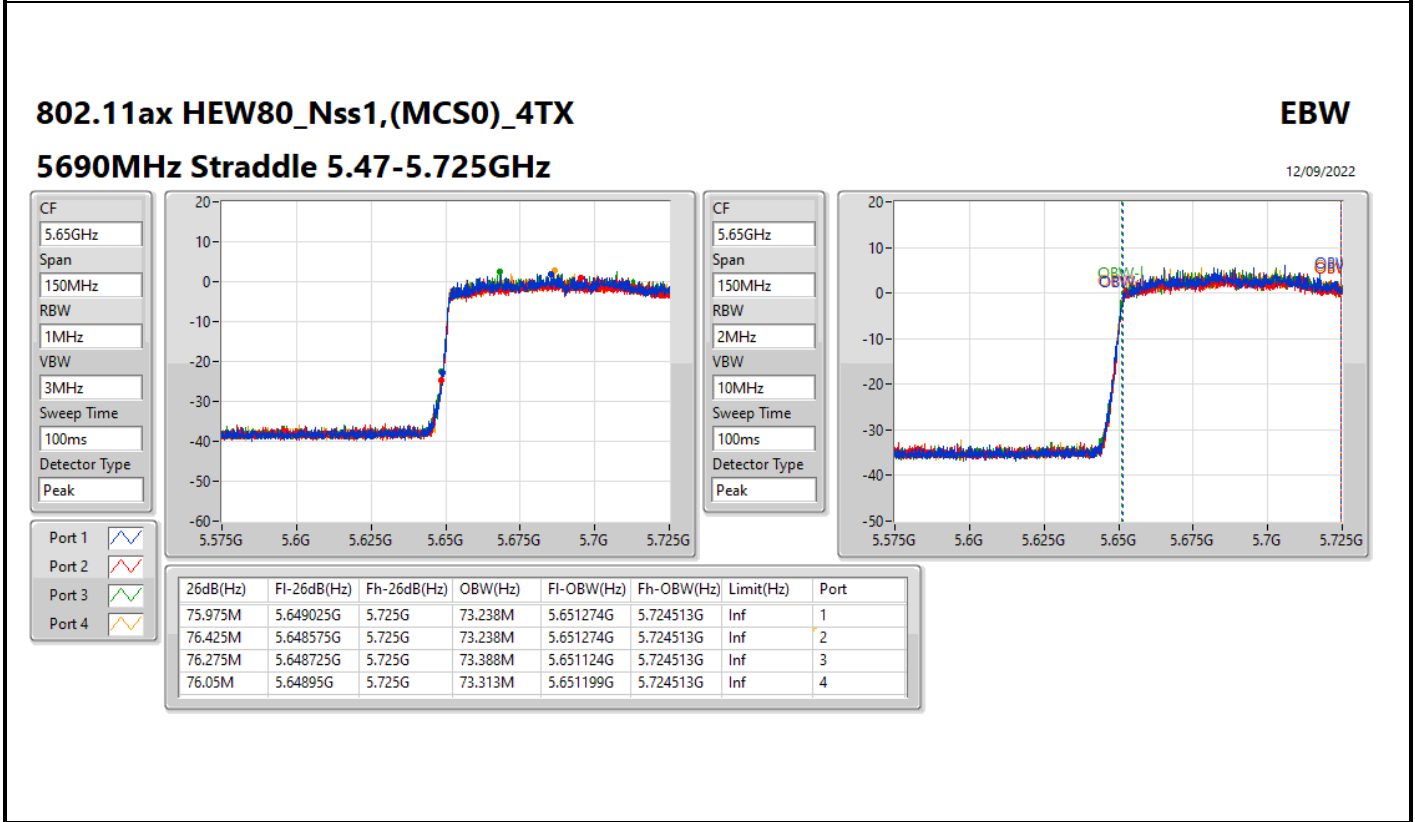

802.11ax HEW40_Nss1,(MCS0)_4TX

EBW

5710MHz Straddle 5.725-5.85GHz

12/09/2022

802.11ax HEW40_Nss1,(MCS0)_4TX

EBW

5710MHz Straddle 5.725-5.85GHz

12/09/2022