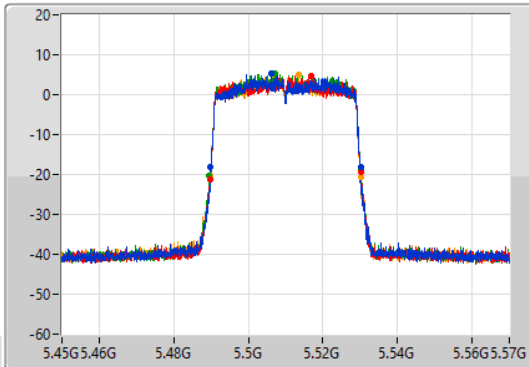

5.47-5.725GHz_802.11ax HEW40-BF_Nss1,(MCS0)_4TX

EBW

5510MHz

13/10/2022

CF: 5.51GHz
Span: 120MHz
RBW: 500kHz
VBW: 2MHz
Sweep Time: 100ms
Detector Type: Peak

CF: 5.51GHz
Span: 117.6MHz
RBW: 500kHz
VBW: 2MHz
Sweep Time: 100ms
Detector Type: Peak