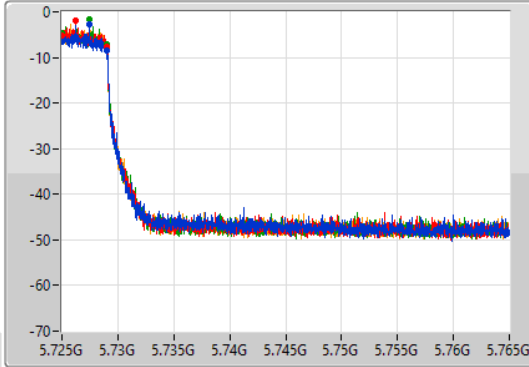

5.725-5.85GHz_802.11ax HEW40_Nss1,(MCS0)_4TX

EBW

5710MHz Straddle 5.725-5.85GHz

13/10/2022

CF
5.745GHz
Span
40MHz
RBW
100kHz
VBW
300kHz
Sweep Time
100ms
Detector Type
Peak

CF
5.745GHz
Span
40MHz
RBW
50kHz
VBW
200kHz
Sweep Time
100ms
Detector Type
Peak