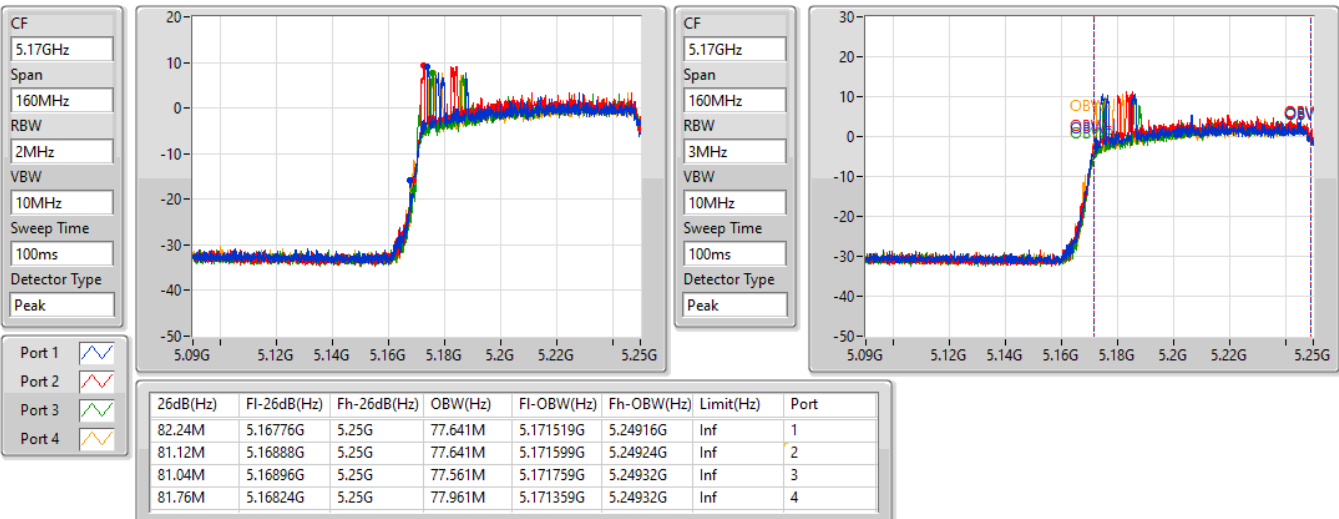

802.11ax HEW80-BF_Nss1,(MCS0)_4TX

EBW

5690MHz Straddle 5.725-5.85GHz

15/09/2022

802.11ax HEW160-BF_Nss1,(MCS0)_4TX

EBW

5250MHz Straddle 5.15-5.25GHz

15/09/2022