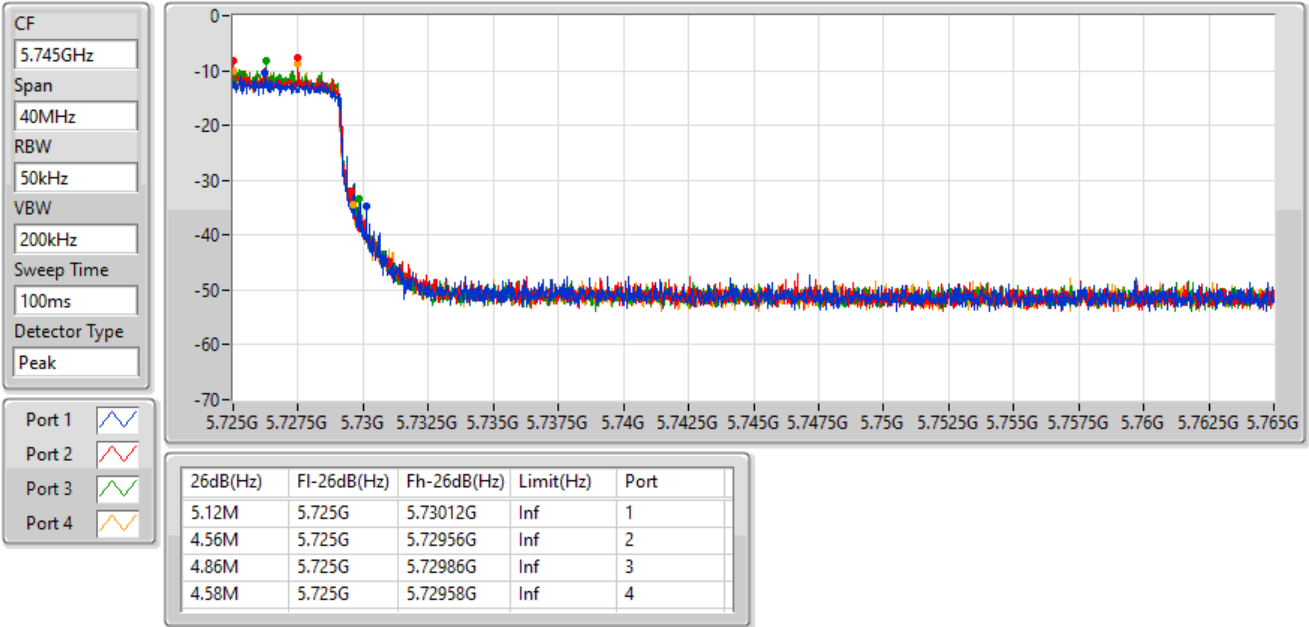

5.725-5.85GHz_802.11ax HEW40-BF_Nss1,(MCS0)_4TX

EBW

5710MHz Straddle 5.725-5.85GHz

14/10/2022