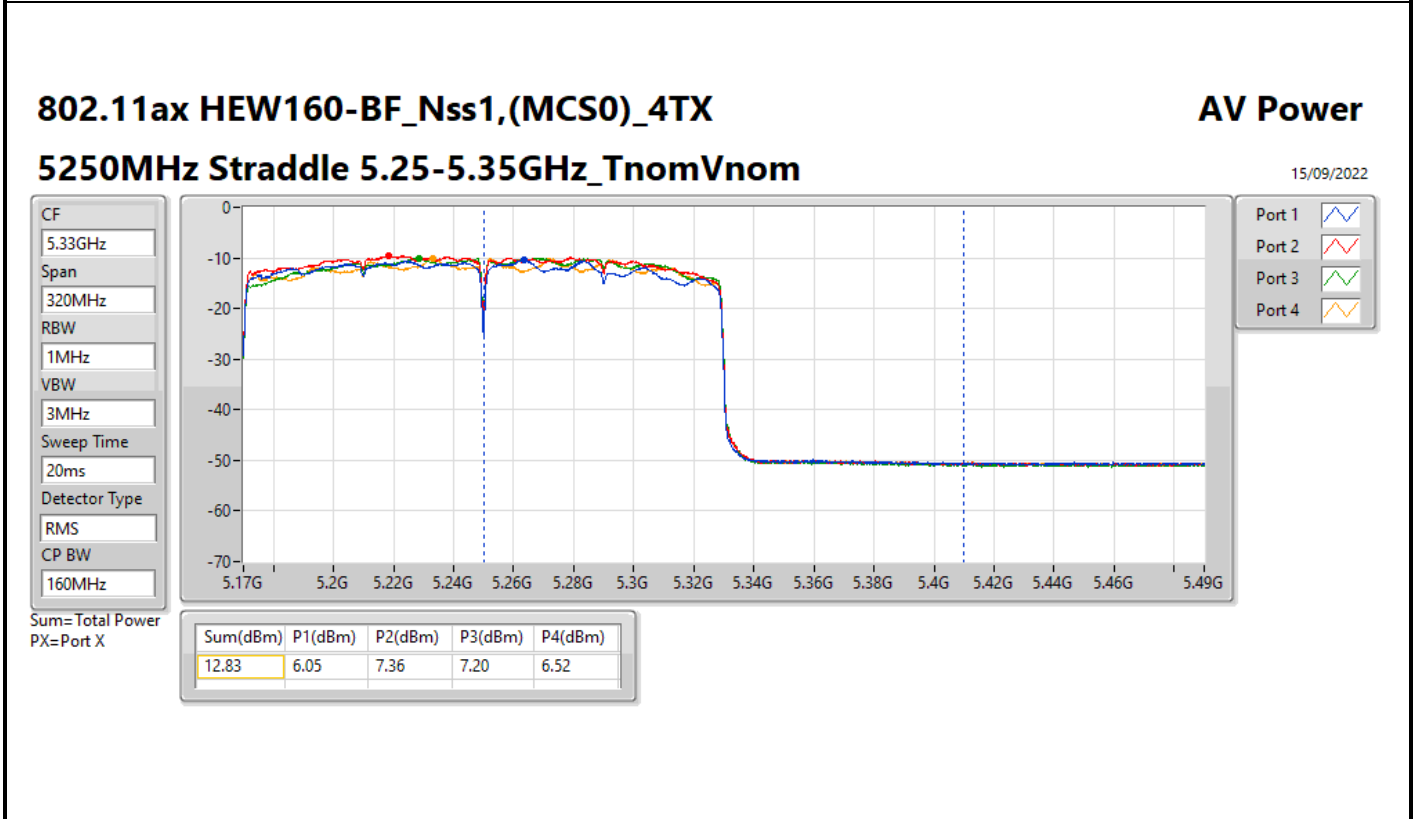

Summary

Mode	Total Power (dBm)	Total Power (W)	EIRP / Elevation angle higher than 30° EIRP (dBm)	EIRP / Elevation angle higher than 30° EIRP (W)
5.15-5.25GHz	-	-	-	-
802.11ax HEW160_Nss1,(MCS0)_4TX	17.25	0.05309	26.80/16.77	0.47863/0.04753
5.25-5.35GHz	-	-	-	-
802.11a_Nss1,(6Mbps)_4TX	16.73	0.04710	26.28	0.42462
802.11ax HEW20_Nss1,(MCS0)_4TX	16.59	0.04560	26.14	0.41115
802.11ax HEW40_Nss1,(MCS0)_4TX	20.05	0.10116	29.60	0.91201
802.11ax HEW80_Nss1,(MCS0)_4TX	20.14	0.10328	29.69	0.93111
802.11ax HEW160_Nss1,(MCS0)_4TX	16.95	0.04955	26.50	0.44668
5.47-5.725GHz	-	-	-	-
802.11a_Nss1,(6Mbps)_4TX	16.19	0.04159	25.59	0.36224
802.11ax HEW20_Nss1,(MCS0)_4TX	16.97	0.04977	26.37	0.43351
802.11ax HEW40_Nss1,(MCS0)_4TX	19.98	0.09954	29.38	0.86696
802.11ax HEW80_Nss1,(MCS0)_4TX	20.34	0.10814	29.74	0.94189
802.11ax HEW160_Nss1,(MCS0)_4TX	20.39	0.10940	29.79	0.95280
5.725-5.85GHz	-	-	-	-
802.11a_Nss1,(6Mbps)_4TX	10.51	0.01125	19.91	0.09795
802.11ax HEW20_Nss1,(MCS0)_4TX	11.23	0.01327	20.63	0.11561
802.11ax HEW40_Nss1,(MCS0)_4TX	9.74	0.00942	19.14	0.08204
802.11ax HEW80_Nss1,(MCS0)_4TX	6.33	0.00430	15.73	0.03741