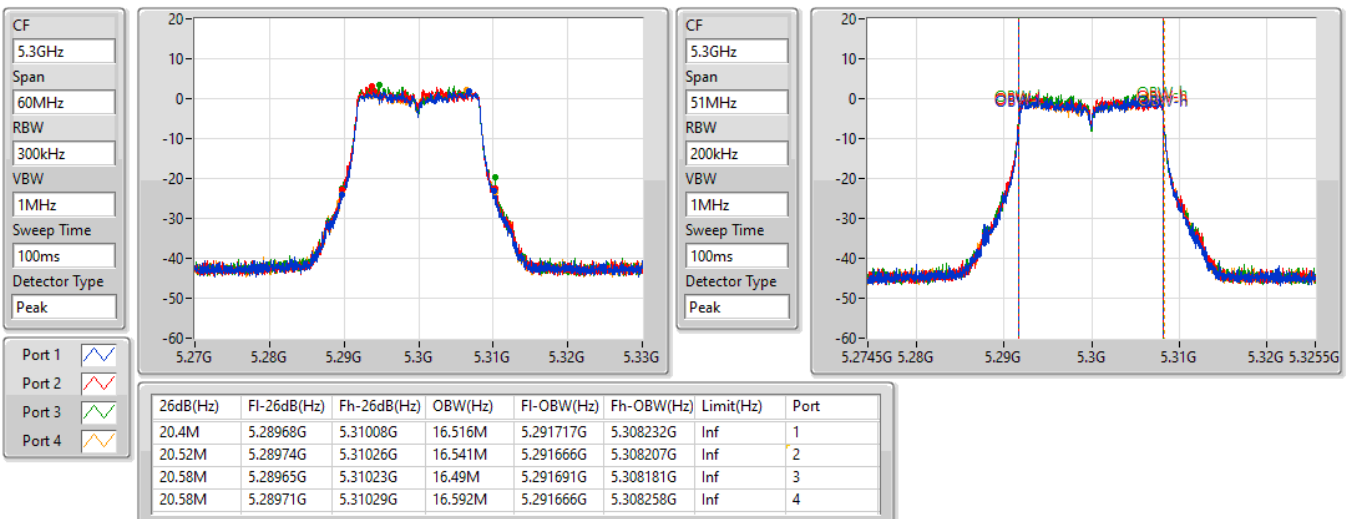

Port X-N dB = Port X 6dB down bandwidth for 5.725-5.85GHz band / 26dB down bandwidth for other band
 Port X-OBW = Port X 99% occupied bandwidth

5.25-5.35GHz_802.11a_Nss1,(6Mbps)_4TX

EBW

5260MHz

13/10/2022

5.25-5.35GHz_802.11a_Nss1,(6Mbps)_4TX

EBW

5300MHz

13/10/2022

5.25-5.35GHz_802.11a_Nss1,(6Mbps)_4TX

EBW

5320MHz

13/10/2022