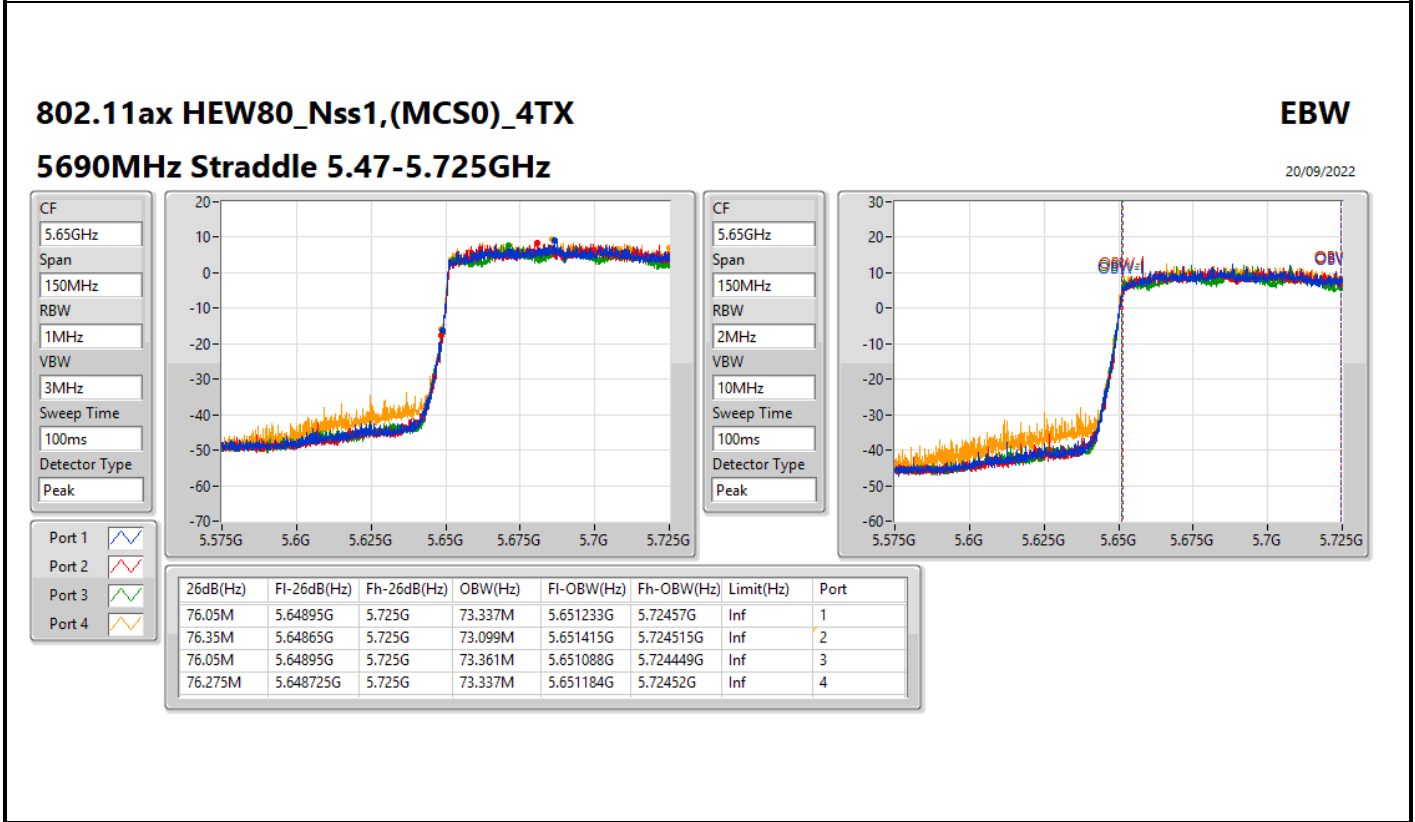

5.725-5.85GHz_802.11ax HEW40_Nss1,(MCS0)_4TX

EBW

5710MHz Straddle 5.725-5.85GHz

13/10/2022

CF
5.745GHz
Span
40MHz
RBW
50kHz
VBW
200kHz
Sweep Time
100ms
Detector Type
Peak

Port 1
Port 2
Port 3
Port 4

26dB(Hz)	Fl-26dB(Hz)	Fh-26dB(Hz)	Limit(Hz)	Port
4.86M	5.725G	5.72986G	Inf	1
4.86M	5.725G	5.72986G	Inf	2
4.66M	5.725G	5.72966G	Inf	3
4.64M	5.725G	5.72964G	Inf	4

802.11ax HEW160_Nss1,(MCS0)_4TX

EBW

5250MHz Straddle 5.15-5.25GHz

20/09/2022

802.11ax HEW160_Nss1,(MCS0)_4TX

EBW

5250MHz Straddle 5.25-5.35GHz

20/09/2022