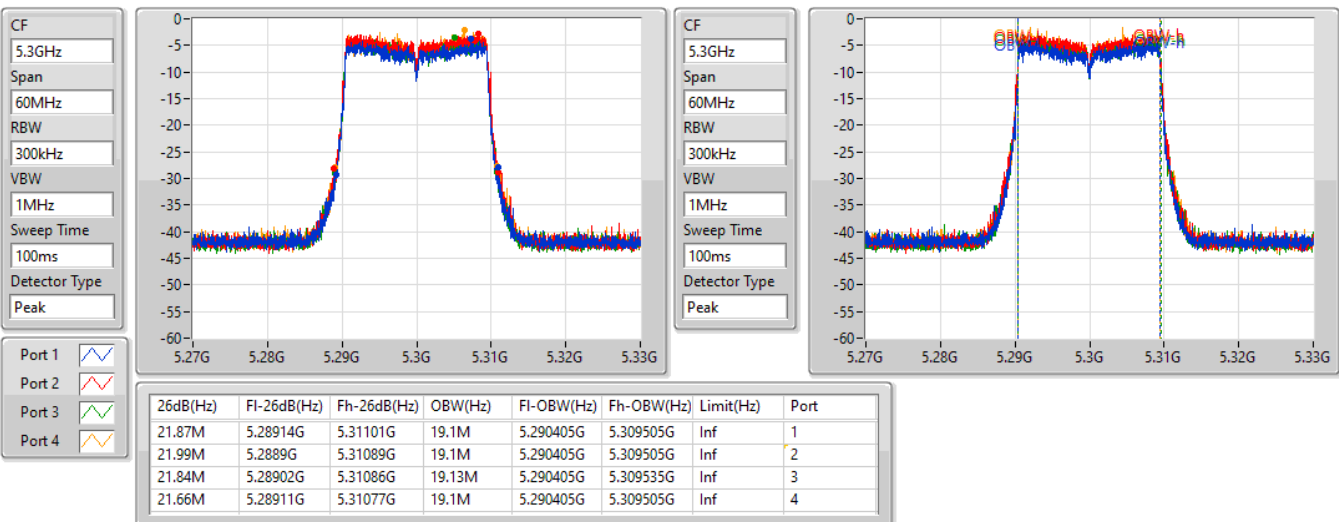

802.11ax HEW20-BF_Nss1,(MCS0)_4TX

EBW

5300MHz

15/09/2022