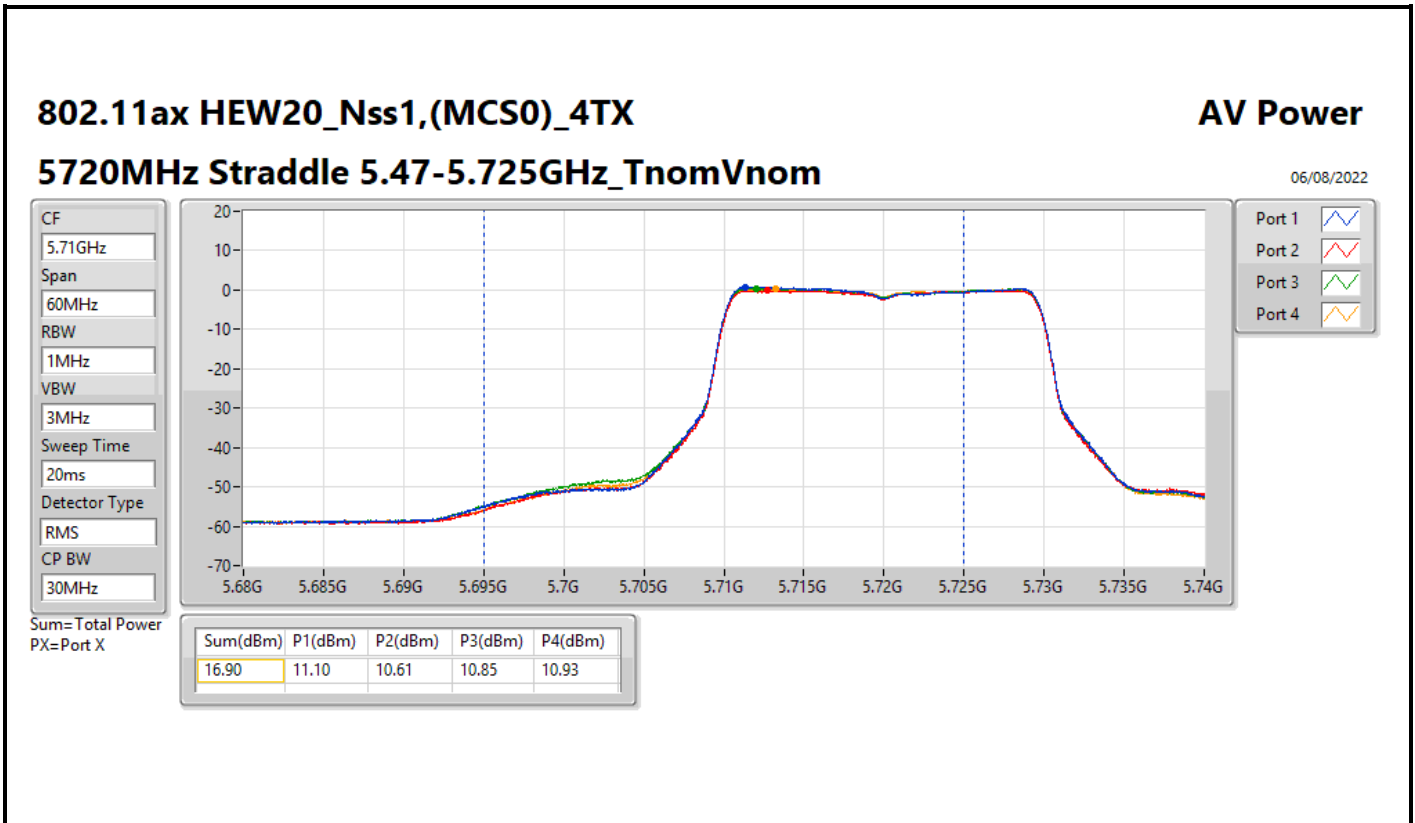

DG = Directional Gain; Port X = Port X output power

802.11ax HEW80_Nss1,(MCS0)_4TX

AV Power

5690MHz Straddle 5.47-5.725GHz_TnomVnom

06/08/2022

CF
5.65GHz

Span
300MHz

RBW
1MHz