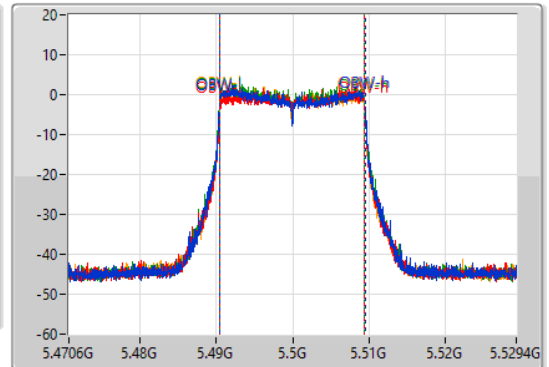

5.47-5.725GHz_802.11ax HEW20-BF_Nss1,(MCS0)_4TX

EBW

5500MHz

13/10/2022

CF: 5.5GHz
 Span: 60MHz
 RBW: 300kHz
 VBW: 1MHz
 Sweep Time: 100ms
 Detector Type: Peak

CF: 5.5GHz
 Span: 58.8MHz
 RBW: 200kHz
 VBW: 1MHz
 Sweep Time: 100ms
 Detector Type: Peak