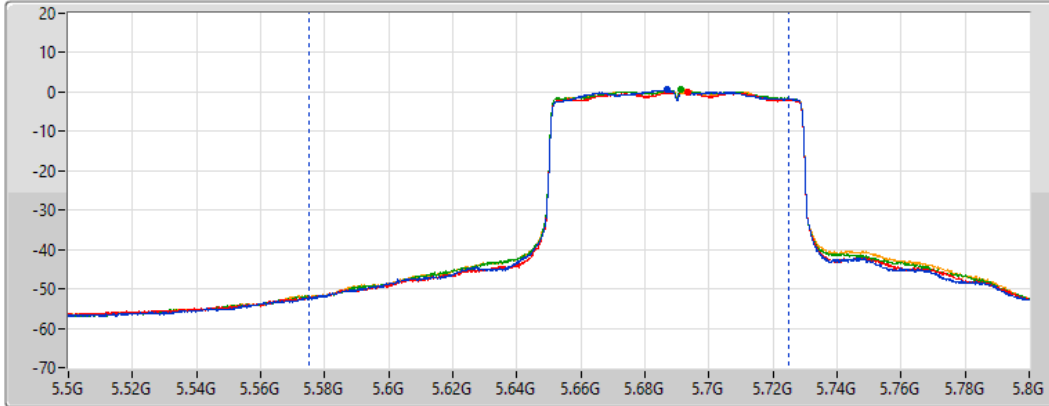

802.11ax HEW80_Nss1,(MCS0)_4TX

AV Power

5690MHz Straddle 5.47-5.725GHz_TnomVnom

06/08/2022

CF
5.65GHz

Span
300MHz

RBW
1MHz

VBW
3MHz

Sweep Time
20ms

Detector Type
RMS

CP BW
150MHz

Port 1

Port 2

Port 3

Port 4

Sum= Total Power
PX=Port X

Sum(dBm)	P1(dBm)	P2(dBm)	P3(dBm)	P4(dBm)
23.66	17.66	17.32	17.81	17.77

802.11ax HEW80_Nss1,(MCS0)_4TX

AV Power

5690MHz Straddle 5.725-5.85GHz_TnomVnom

06/08/2022

CF
5.735GHz

Span
40MHz

RBW
1MHz

VBW
3MHz

Sweep Time
20ms

Detector Type
RMS

CP BW
20MHz