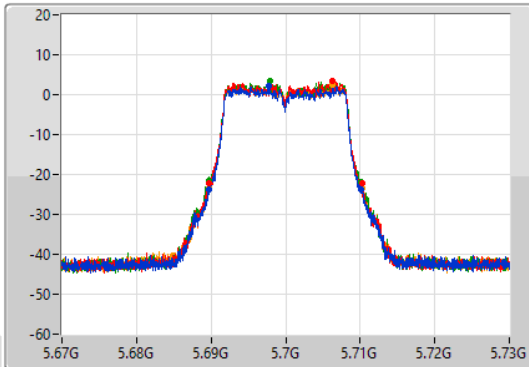

5.47-5.725GHz_802.11a_Nss1,(6Mbps)_4TX

EBW

5580MHz

13/10/2022

CF: 5.58GHz
 Span: 60MHz
 RBW: 300kHz
 VBW: 1MHz
 Sweep Time: 100ms
 Detector Type: Peak

CF: 5.58GHz
 Span: 51MHz
 RBW: 200kHz
 VBW: 1MHz
 Sweep Time: 100ms
 Detector Type: Peak

Port 1: [Blue line icon]
 Port 2: [Red line icon]
 Port 3: [Green line icon]
 Port 4: [Orange line icon]

26dB(Hz)	Fl-26dB(Hz)	Fh-26dB(Hz)	OBW(Hz)	Fl-OBW(Hz)	Fh-OBW(Hz)	Limit(Hz)	Port
20.7M	5.56965G	5.59035G	16.567M	5.571666G	5.588232G	Inf	1
20.46M	5.56977G	5.59023G	16.541M	5.571691G	5.588232G	Inf	2
20.25M	5.56965G	5.5899G	16.541M	5.571691G	5.588232G	Inf	3
20.58M	5.56971G	5.59029G	16.567M	5.571691G	5.588258G	Inf	4

5.47-5.725GHz_802.11a_Nss1,(6Mbps)_4TX

EBW

5700MHz

13/10/2022

CF: 5.7GHz
 Span: 60MHz
 RBW: 300kHz
 VBW: 1MHz
 Sweep Time: 100ms
 Detector Type: Peak

CF: 5.7GHz
 Span: 51MHz
 RBW: 200kHz
 VBW: 1MHz
 Sweep Time: 100ms
 Detector Type: Peak