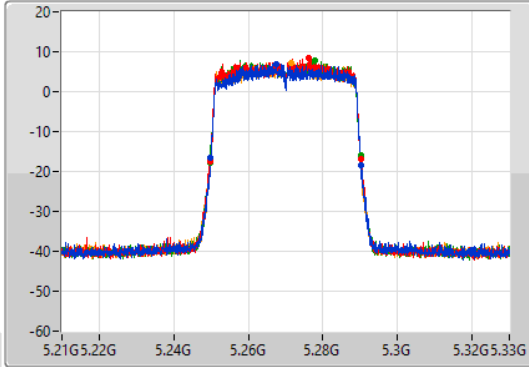

5.25-5.35GHz_802.11ax HEW40_Nss1,(MCS0)_4TX

EBW

5270MHz

13/10/2022

CF: 5.27GHz
Span: 120MHz
RBW: 500kHz
VBW: 2MHz
Sweep Time: 100ms
Detector Type: Peak

CF: 5.27GHz
Span: 117.6MHz
RBW: 500kHz
VBW: 2MHz
Sweep Time: 100ms
Detector Type: Peak