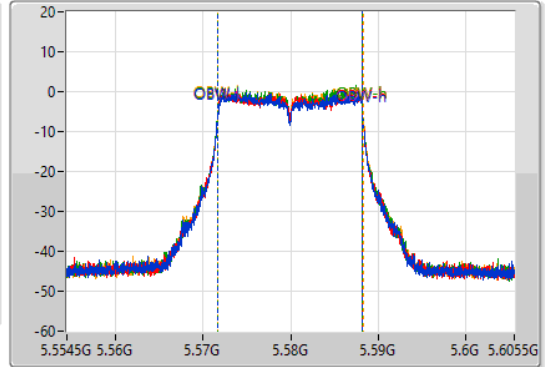

5.47-5.725GHz_802.11a_Nss1,(6Mbps)_4TX

EBW

5580MHz

13/10/2022

CF: 5.58GHz
 Span: 60MHz
 RBW: 300kHz
 VBW: 1MHz
 Sweep Time: 100ms
 Detector Type: Peak

CF: 5.58GHz
 Span: 51MHz
 RBW: 200kHz
 VBW: 1MHz
 Sweep Time: 100ms
 Detector Type: Peak