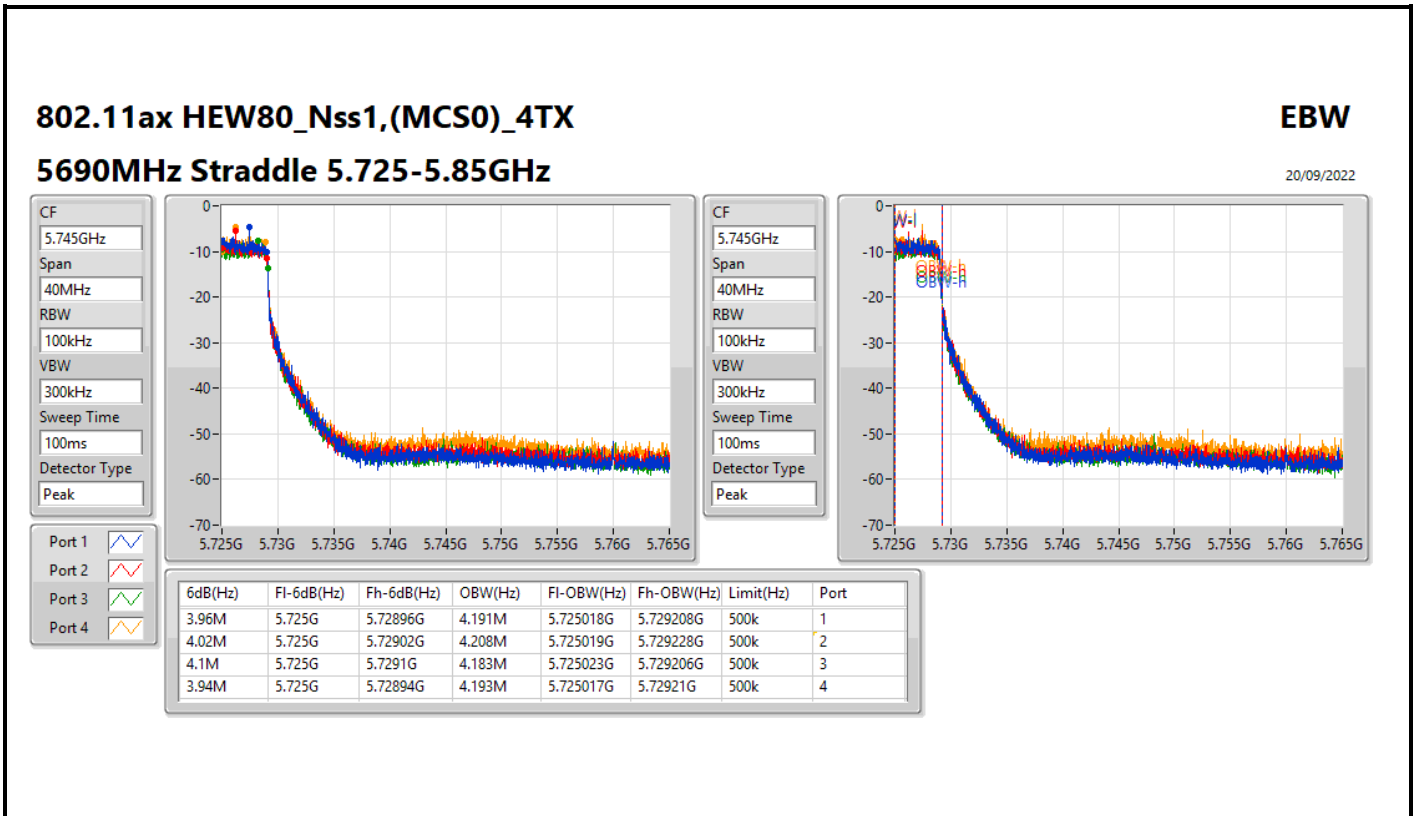

5.725-5.85GHz_802.11ax HEW40_Nss1,(MCS0)_4TX

EBW

5710MHz Straddle 5.725-5.85GHz

13/10/2022

CF
5.745GHz
Span
40MHz
RBW
50kHz
VBW
200kHz
Sweep Time
100ms
Detector Type
Peak

Port 1
Port 2
Port 3
Port 4

26dB(Hz)	Fl-26dB(Hz)	Fh-26dB(Hz)	Limit(Hz)	Port
4.86M	5.725G	5.72986G	Inf	1
4.86M	5.725G	5.72986G	Inf	2
4.66M	5.725G	5.72966G	Inf	3
4.64M	5.725G	5.72964G	Inf	4

802.11ax HEW160_Nss1,(MCS0)_4TX

EBW

5250MHz Straddle 5.15-5.25GHz

20/09/2022

802.11ax HEW160_Nss1,(MCS0)_4TX

EBW

5250MHz Straddle 5.25-5.35GHz

20/09/2022