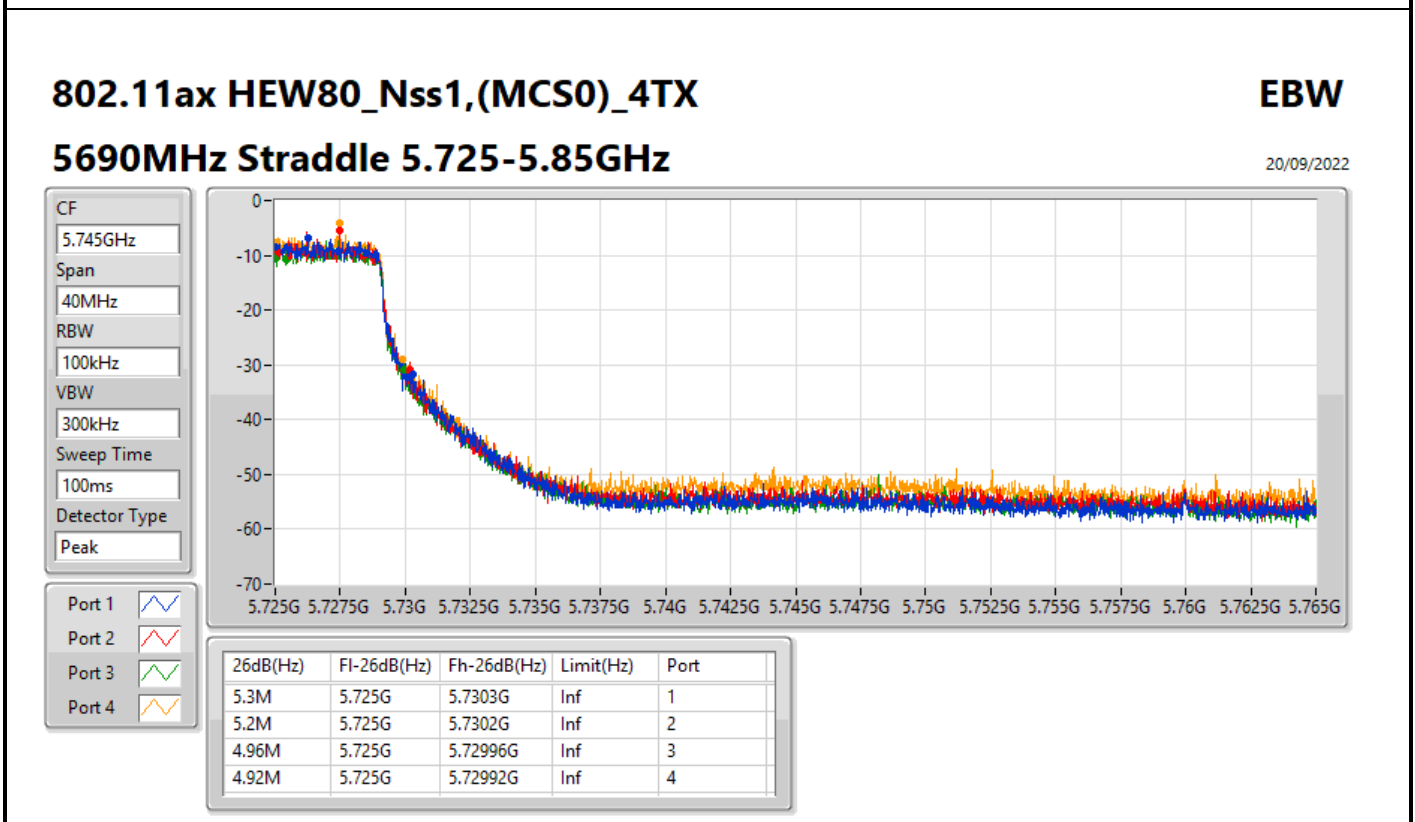

5.725-5.85GHz_802.11ax HEW40_Nss1,(MCS0)_4TX

EBW

5710MHz Straddle 5.725-5.85GHz

13/10/2022

CF
5.745GHz
Span
40MHz
RBW
50kHz
VBW
200kHz
Sweep Time
100ms
Detector Type
Peak

Port 1
Port 2
Port 3
Port 4

26dB(Hz)	Fl-26dB(Hz)	Fh-26dB(Hz)	Limit(Hz)	Port
4.86M	5.725G	5.72986G	Inf	1
4.86M	5.725G	5.72986G	Inf	2
4.66M	5.725G	5.72966G	Inf	3
4.64M	5.725G	5.72964G	Inf	4

802.11ax HEW160_Nss1,(MCS0)_4TX

EBW

5250MHz Straddle 5.15-5.25GHz

20/09/2022

802.11ax HEW160_Nss1,(MCS0)_4TX

EBW

5250MHz Straddle 5.25-5.35GHz

20/09/2022