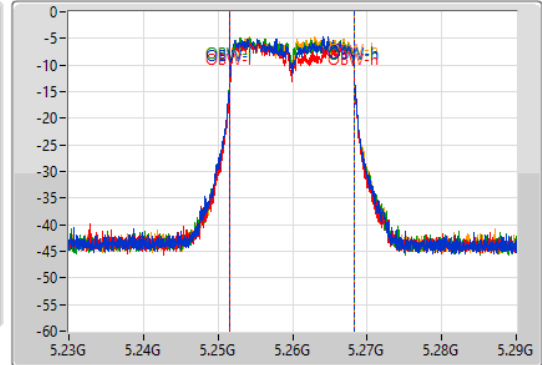

802.11a_Nss1,(6Mbps)_4TX

EBW

5260MHz

12/09/2022

CF
5.26GHz
Span
60MHz
RBW
300kHz
VBW
1MHz
Sweep Time
100ms
Detector Type
Peak

CF
5.26GHz
Span
60MHz
RBW
300kHz
VBW
1MHz
Sweep Time
100ms
Detector Type
Peak

Port 1
Port 2
Port 3
Port 4

26dB(Hz)	Fl-26dB(Hz)	Fh-26dB(Hz)	OBW(Hz)	Fl-OBW(Hz)	Fh-OBW(Hz)	Limit(Hz)	Port
20.7M	5.24962G	5.27032G	16.702M	5.251574G	5.268276G	Inf	1
20.19M	5.2498G	5.26999G	16.672M	5.251604G	5.268276G	Inf	2
20.55M	5.24974G	5.27029G	16.672M	5.251604G	5.268276G	Inf	3
20.55M	5.24974G	5.27029G	16.642M	5.251634G	5.268276G	Inf	4

802.11a_Nss1,(6Mbps)_4TX

EBW

5300MHz

12/09/2022

CF
5.3GHz
Span
60MHz
RBW
300kHz
VBW
1MHz
Sweep Time
100ms
Detector Type
Peak

CF
5.3GHz
Span
60MHz
RBW
300kHz
VBW
1MHz
Sweep Time
100ms
Detector Type
Peak

Port 1
Port 2
Port 3
Port 4

26dB(Hz)	Fl-26dB(Hz)	Fh-26dB(Hz)	OBW(Hz)	Fl-OBW(Hz)	Fh-OBW(Hz)	Limit(Hz)	Port
20.64M	5.2895G	5.31014G	16.672M	5.291574G	5.308246G	Inf	1
20.58M	5.28977G	5.31035G	16.672M	5.291634G	5.308306G	Inf	2
20.4M	5.2898G	5.3102G	16.672M	5.291604G	5.308276G	Inf	3
20.25M	5.28986G	5.31011G	16.672M	5.291604G	5.308276G	Inf	4