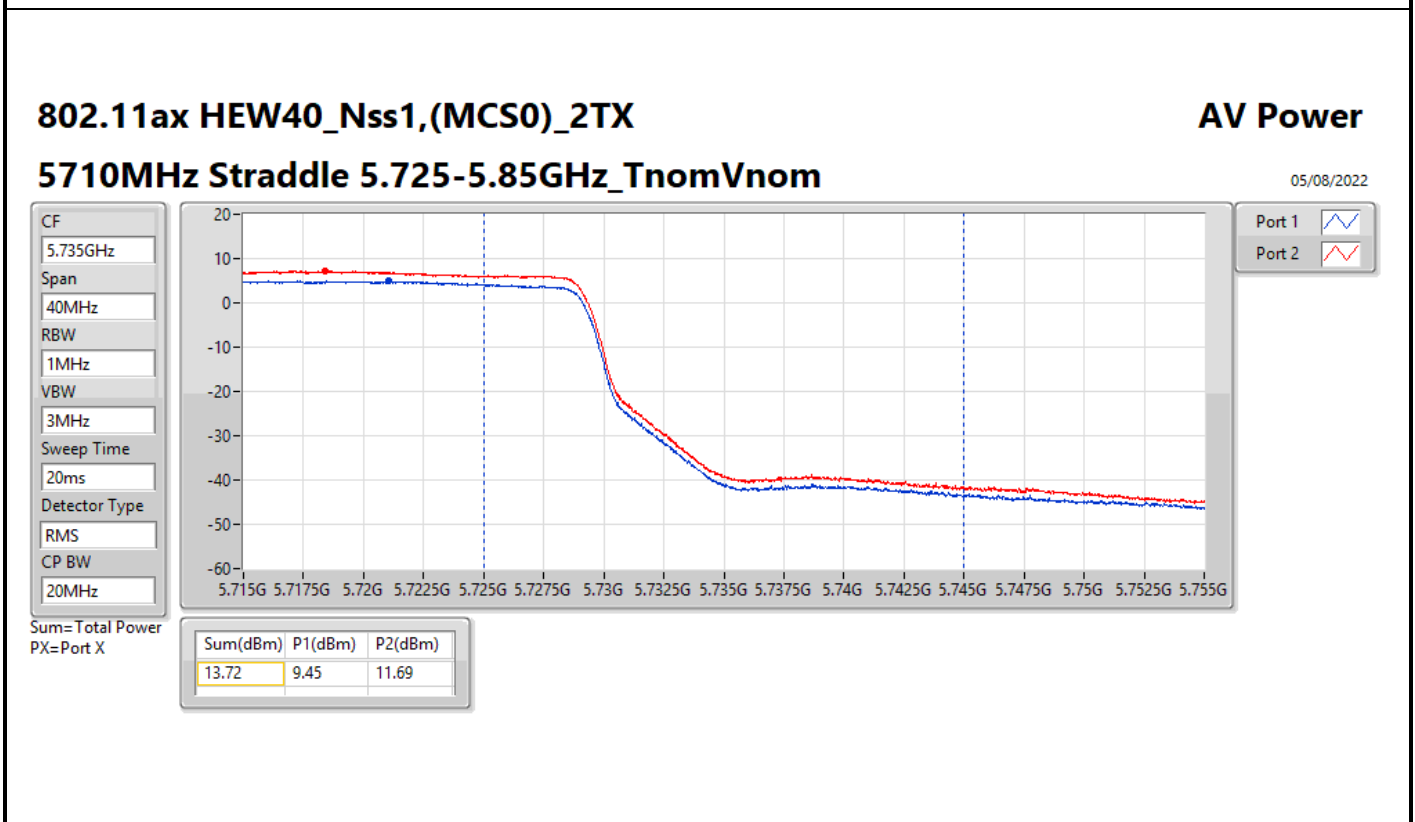

DG = Directional Gain; Port X = Port X output power

**Average Power_R2 + Antenna set 1 for UNII 2A + Antenna set 2
for UNII 2C_Beamforming mode**

Appendix B.2

Summary

Mode	Total Power (dBm)	Total Power (W)
5.25-5.35GHz	-	-
802.11ax HEW20-BF_Nss1,(MCS0)_2TX	21.31	0.13521
802.11ax HEW40-BF_Nss1,(MCS0)_2TX	21.24	0.13305
802.11ax HEW80-BF_Nss1,(MCS0)_2TX	21.24	0.13305
5.47-5.725GHz	-	-
802.11ax HEW20-BF_Nss1,(MCS0)_2TX	20.63	0.11561
802.11ax HEW40-BF_Nss1,(MCS0)_2TX	20.85	0.12162
802.11ax HEW80-BF_Nss1,(MCS0)_2TX	20.63	0.11561
5.725-5.85GHz	-	-
802.11ax HEW20-BF_Nss1,(MCS0)_2TX	14.34	0.02716
802.11ax HEW40-BF_Nss1,(MCS0)_2TX	10.96	0.01247
802.11ax HEW80-BF_Nss1,(MCS0)_2TX	6.77	0.00475