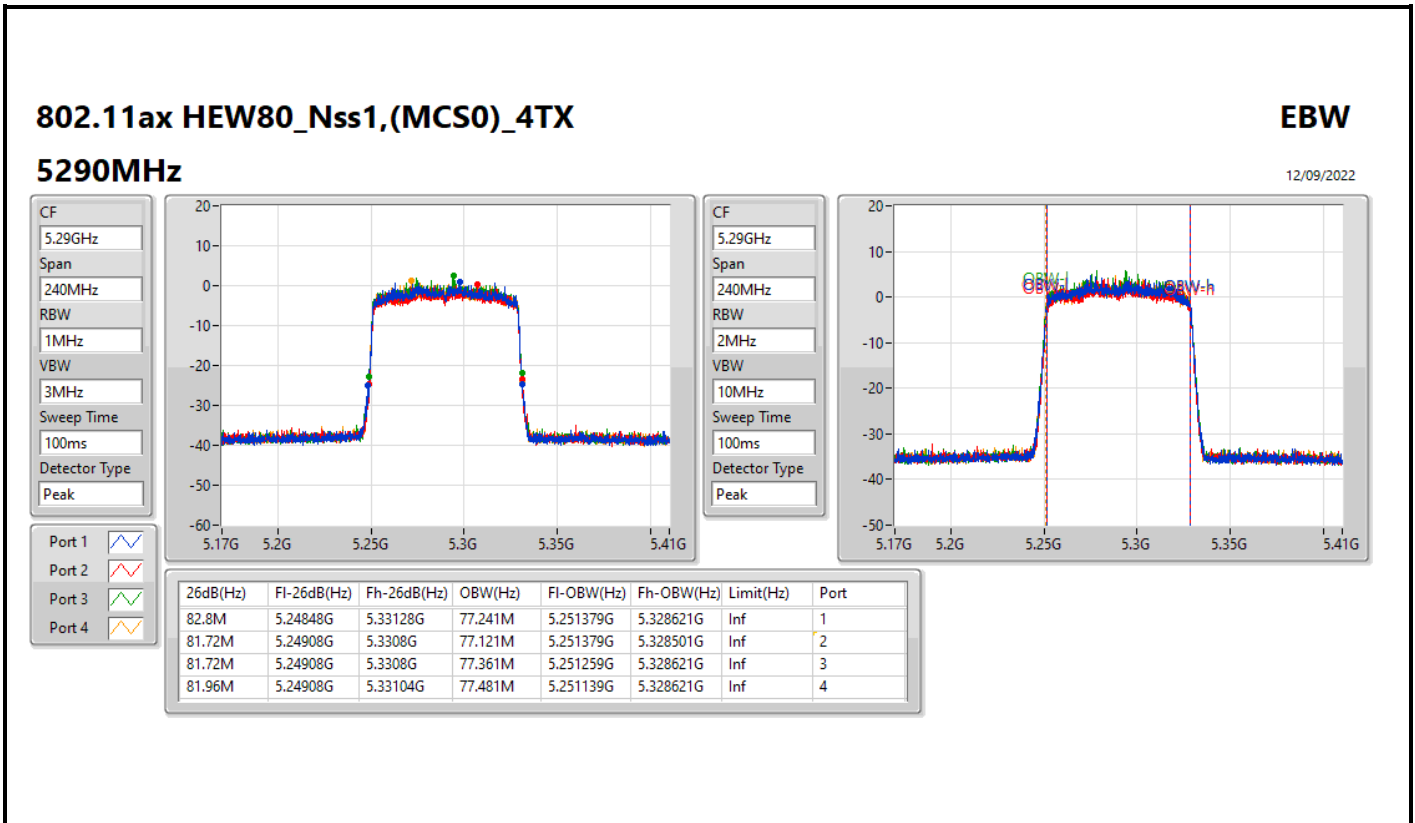

802.11ax HEW40_Nss1,(MCS0)_4TX

EBW

5710MHz Straddle 5.725-5.85GHz

12/09/2022

802.11ax HEW40_Nss1,(MCS0)_4TX

EBW

5710MHz Straddle 5.725-5.85GHz

12/09/2022