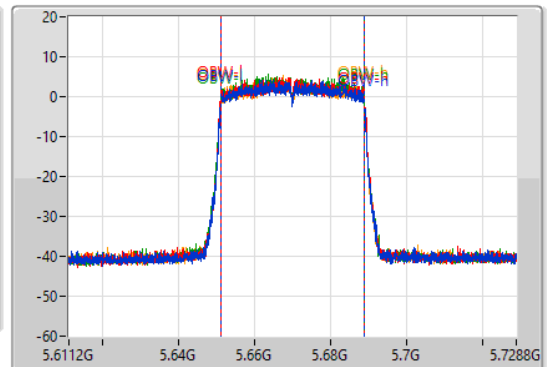

5.47-5.725GHz_802.11ax HEW40-BF_Nss1,(MCS0)_4TX

EBW

5670MHz

13/10/2022

CF: 5.67GHz
 Span: 120MHz
 RBW: 500kHz
 VBW: 2MHz
 Sweep Time: 100ms
 Detector Type: Peak

CF: 5.67GHz
 Span: 117.6MHz
 RBW: 500kHz
 VBW: 2MHz
 Sweep Time: 100ms
 Detector Type: Peak