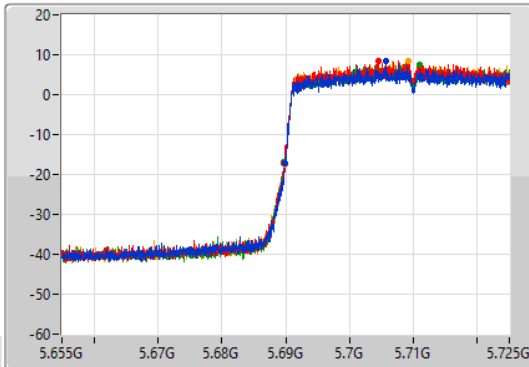

5.47-5.725GHz_802.11ax HEW40_Nss1,(MCS0)_4TX

EBW

5710MHz Straddle 5.47-5.725GHz

13/10/2022

CF
5.69GHz
Span
70MHz
RBW
500kHz
VBW
2MHz
Sweep Time
100ms
Detector Type
Peak

CF
5.69GHz
Span
70MHz
RBW
500kHz
VBW
2MHz
Sweep Time
100ms
Detector Type
Peak