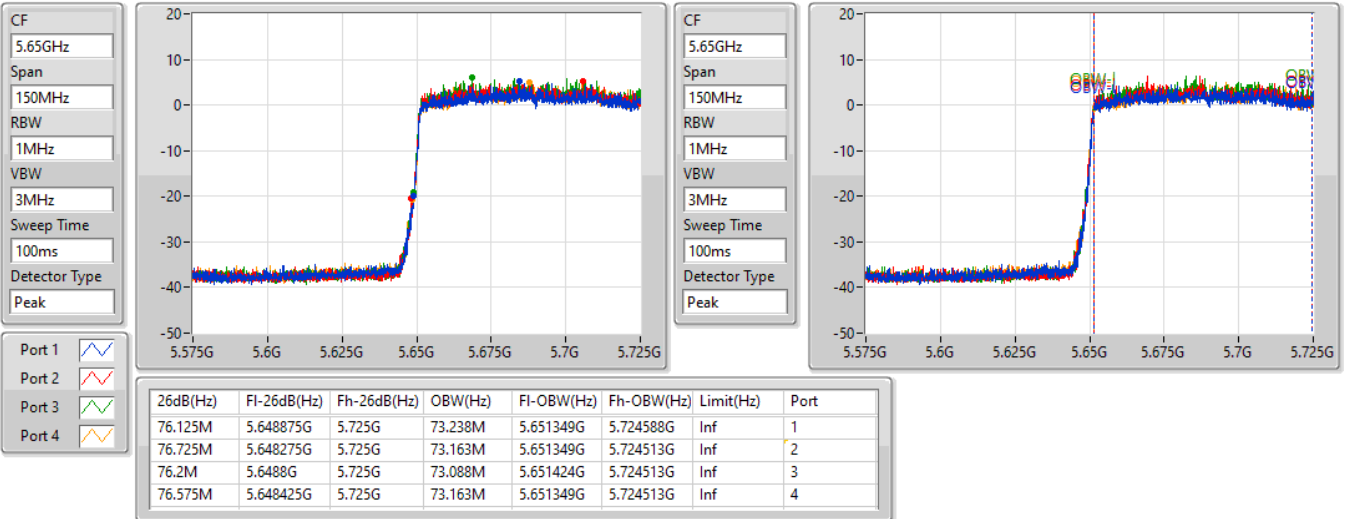

5.47-5.725GHz_802.11ax HEW80-BF_Nss1,(MCS0)_4TX

EBW

5690MHz Straddle 5.47-5.725GHz

14/10/2022