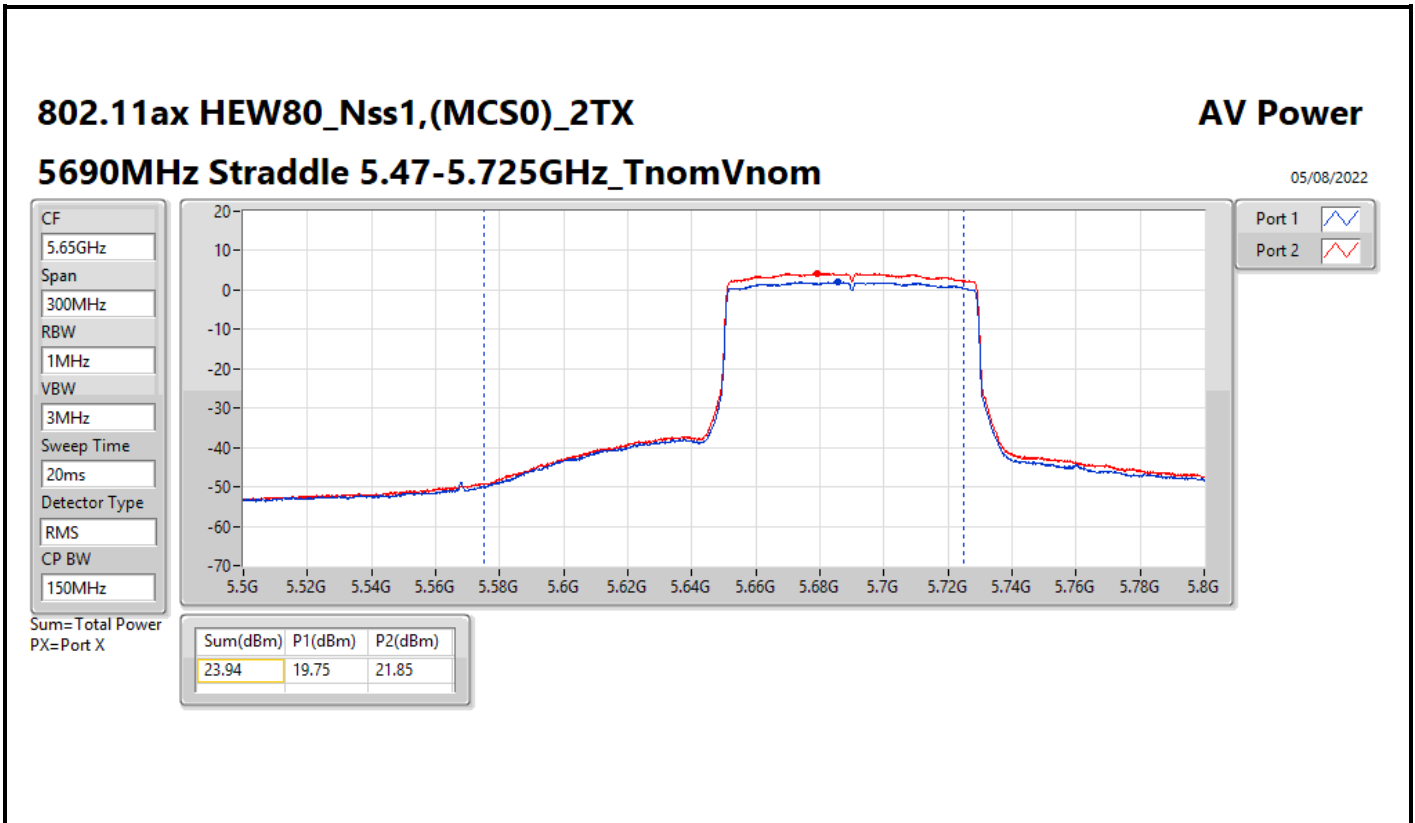

DG = Directional Gain; Port X = Port X output power

**Average Power_R2 + Antenna set 1 for UNII 2A + Antenna set 2
for UNII 2C_Beamforming mode**

Appendix B.2

Summary

Mode	Total Power (dBm)	Total Power (W)
5.25-5.35GHz	-	-
802.11ax HEW20-BF_Nss1,(MCS0)_2TX	21.31	0.13521
802.11ax HEW40-BF_Nss1,(MCS0)_2TX	21.24	0.13305
802.11ax HEW80-BF_Nss1,(MCS0)_2TX	21.24	0.13305
5.47-5.725GHz	-	-
802.11ax HEW20-BF_Nss1,(MCS0)_2TX	20.63	0.11561
802.11ax HEW40-BF_Nss1,(MCS0)_2TX	20.85	0.12162
802.11ax HEW80-BF_Nss1,(MCS0)_2TX	20.63	0.11561
5.725-5.85GHz	-	-
802.11ax HEW20-BF_Nss1,(MCS0)_2TX	14.34	0.02716
802.11ax HEW40-BF_Nss1,(MCS0)_2TX	10.96	0.01247
802.11ax HEW80-BF_Nss1,(MCS0)_2TX	6.77	0.00475