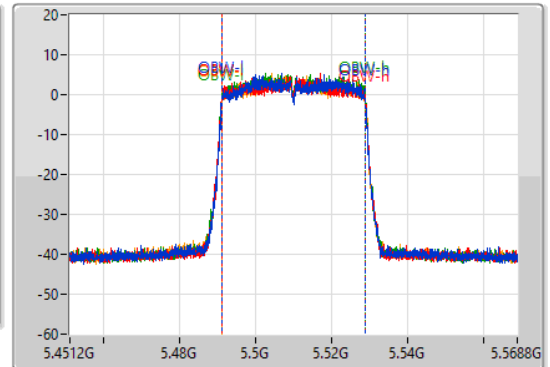

5.47-5.725GHz_802.11ax HEW40-BF_Nss1,(MCS0)_4TX

EBW

5510MHz

13/10/2022

CF: 5.51GHz
 Span: 120MHz
 RBW: 500kHz
 VBW: 2MHz
 Sweep Time: 100ms
 Detector Type: Peak

CF: 5.51GHz
 Span: 117.6MHz
 RBW: 500kHz
 VBW: 2MHz
 Sweep Time: 100ms
 Detector Type: Peak