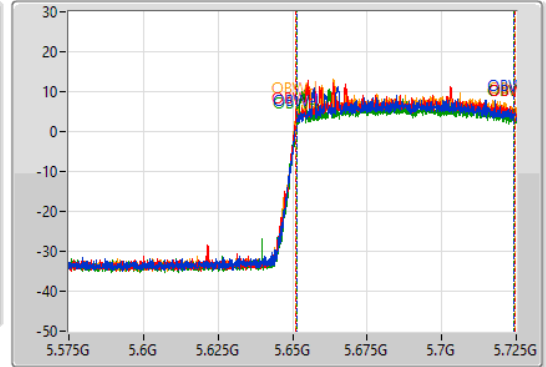

802.11ax HEW80-BF_Nss1,(MCS0)_4TX

EBW

5690MHz Straddle 5.47-5.725GHz

14/09/2022

CF: 5.65GHz
 Span: 150MHz
 RBW: 1MHz
 VBW: 3MHz
 Sweep Time: 100ms
 Detector Type: Peak

CF: 5.65GHz
 Span: 150MHz
 RBW: 2MHz
 VBW: 10MHz
 Sweep Time: 100ms
 Detector Type: Peak

802.11ax HEW80-BF_Nss1,(MCS0)_4TX

EBW

5690MHz Straddle 5.725-5.85GHz

14/09/2022

CF: 5.745GHz
 Span: 40MHz
 RBW: 100kHz
 VBW: 300kHz
 Sweep Time: 100ms
 Detector Type: Peak

CF: 5.745GHz
 Span: 40MHz
 RBW: 100kHz
 VBW: 300kHz
 Sweep Time: 100ms
 Detector Type: Peak