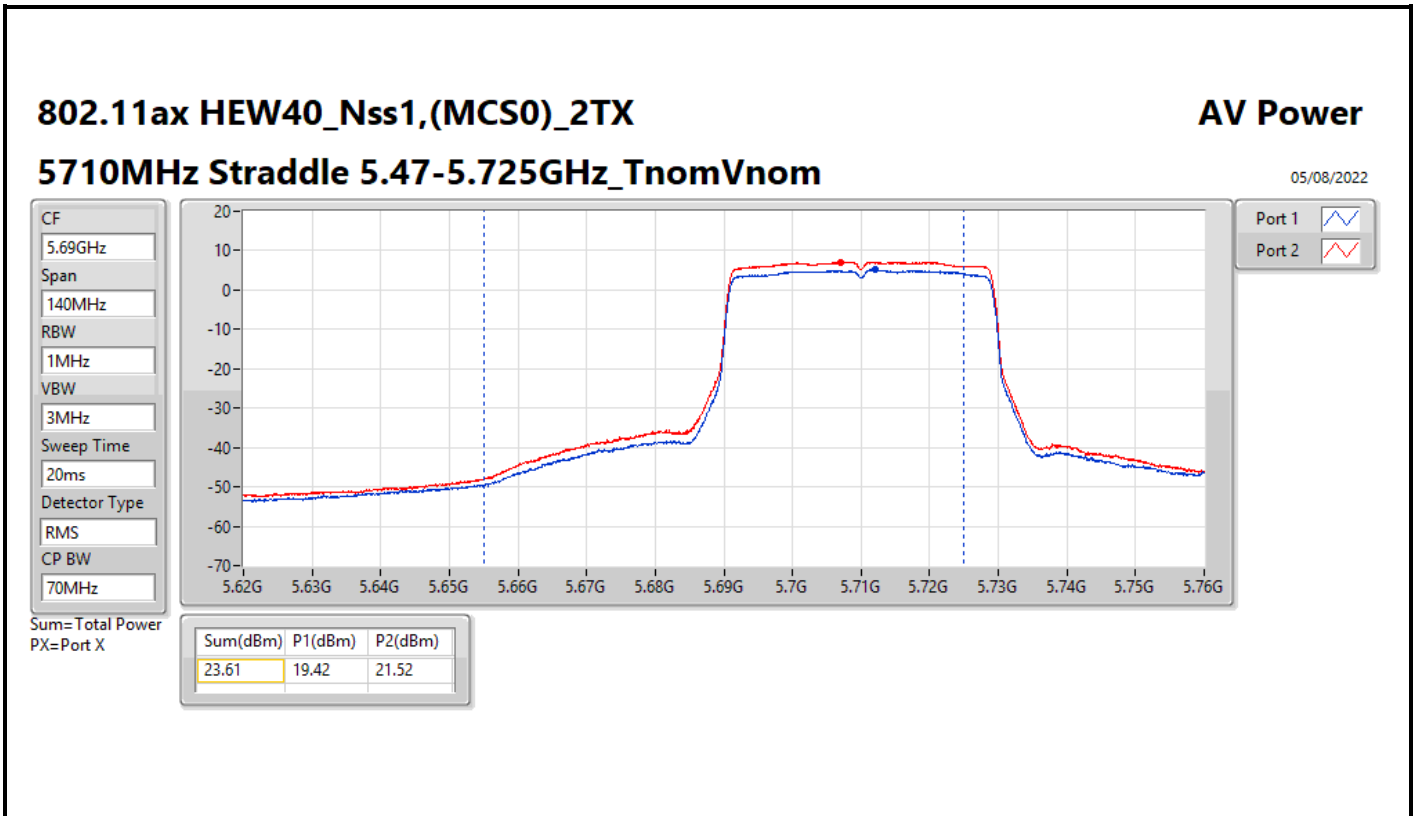

DG = Directional Gain; Port X = Port X output power

**Average Power_R2 + Antenna set 1 for UNII 2A + Antenna set 2
for UNII 2C_Beamforming mode**

Appendix B.2

Summary

Mode	Total Power (dBm)	Total Power (W)
5.25-5.35GHz	-	-
802.11ax HEW20-BF_Nss1,(MCS0)_2TX	21.31	0.13521
802.11ax HEW40-BF_Nss1,(MCS0)_2TX	21.24	0.13305
802.11ax HEW80-BF_Nss1,(MCS0)_2TX	21.24	0.13305
5.47-5.725GHz	-	-
802.11ax HEW20-BF_Nss1,(MCS0)_2TX	20.63	0.11561
802.11ax HEW40-BF_Nss1,(MCS0)_2TX	20.85	0.12162
802.11ax HEW80-BF_Nss1,(MCS0)_2TX	20.63	0.11561
5.725-5.85GHz	-	-
802.11ax HEW20-BF_Nss1,(MCS0)_2TX	14.34	0.02716
802.11ax HEW40-BF_Nss1,(MCS0)_2TX	10.96	0.01247
802.11ax HEW80-BF_Nss1,(MCS0)_2TX	6.77	0.00475