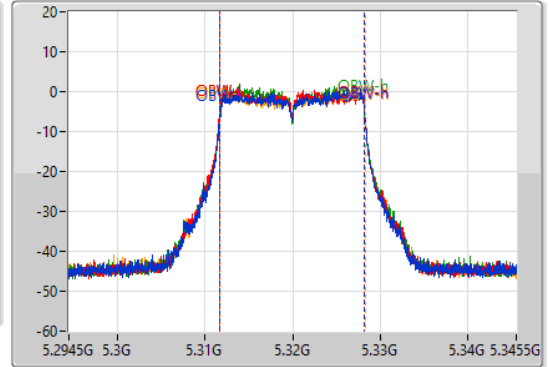

5.25-5.35GHz_802.11a_Nss1,(6Mbps)_4TX

EBW

5320MHz

13/10/2022

CF: 5.32GHz
Span: 60MHz
RBW: 300kHz
VBW: 1MHz
Sweep Time: 100ms
Detector Type: Peak

CF: 5.32GHz
Span: 51MHz
RBW: 200kHz
VBW: 1MHz
Sweep Time: 100ms
Detector Type: Peak

Port 1: [Waveform icon]
Port 2: [Waveform icon]
Port 3: [Waveform icon]
Port 4: [Waveform icon]

26dB(Hz)	Fl-26dB(Hz)	Fh-26dB(Hz)	OBW(Hz)	Fl-OBW(Hz)	Fh-OBW(Hz)	Limit(Hz)	Port
20.58M	5.30962G	5.3302G	16.516M	5.311717G	5.328232G	Inf	1
20.49M	5.3098G	5.33029G	16.541M	5.311691G	5.328232G	Inf	2
20.79M	5.30962G	5.33041G	16.49M	5.311691G	5.328181G	Inf	3
20.58M	5.30971G	5.33029G	16.592M	5.311666G	5.328258G	Inf	4

5.47-5.725GHz_802.11a_Nss1,(6Mbps)_4TX

EBW

5500MHz

13/10/2022

CF: 5.5GHz
Span: 60MHz
RBW: 300kHz
VBW: 1MHz
Sweep Time: 100ms
Detector Type: Peak

CF: 5.5GHz
Span: 51MHz
RBW: 200kHz
VBW: 1MHz
Sweep Time: 100ms
Detector Type: Peak

Port 1: [Waveform icon]
Port 2: [Waveform icon]
Port 3: [Waveform icon]
Port 4: [Waveform icon]

26dB(Hz)	Fl-26dB(Hz)	Fh-26dB(Hz)	OBW(Hz)	Fl-OBW(Hz)	Fh-OBW(Hz)	Limit(Hz)	Port
20.52M	5.48968G	5.5102G	16.541M	5.491691G	5.508232G	Inf	1
20.4M	5.48977G	5.51017G	16.541M	5.491691G	5.508232G	Inf	2
20.88M	5.48962G	5.5105G	16.516M	5.491717G	5.508232G	Inf	3
20.61M	5.48968G	5.51029G	16.567M	5.491691G	5.508258G	Inf	4