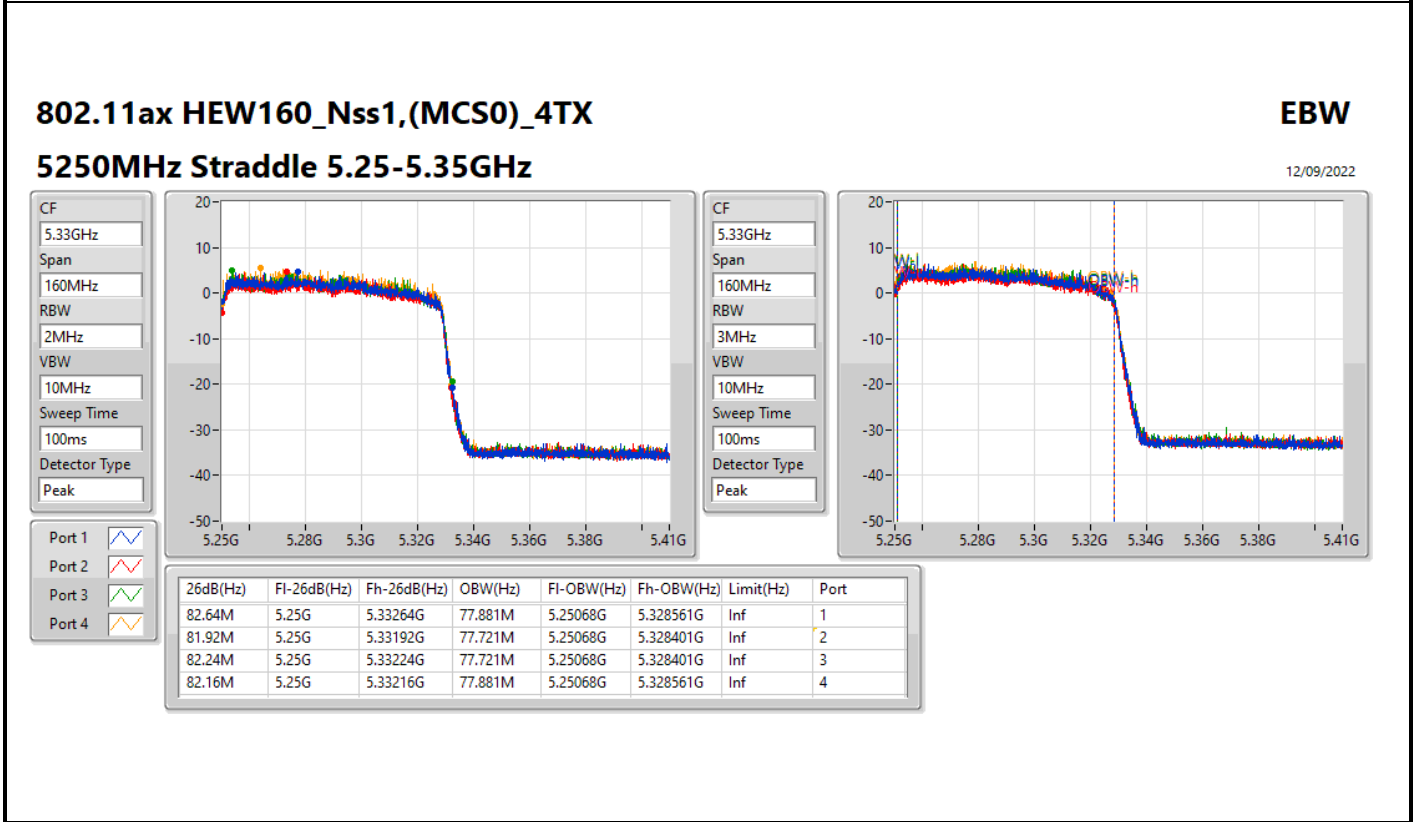

802.11ax HEW40_Nss1,(MCS0)_4TX

EBW

5710MHz Straddle 5.725-5.85GHz

12/09/2022

802.11ax HEW40_Nss1,(MCS0)_4TX

EBW

5710MHz Straddle 5.725-5.85GHz

12/09/2022