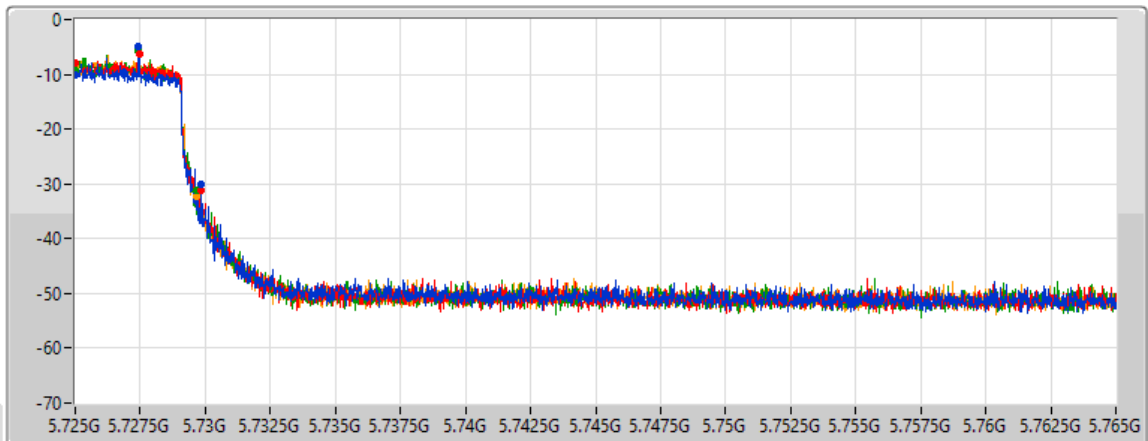

5.725-5.85GHz_802.11ax HEW40_Nss1,(MCS0)_4TX

EBW

5710MHz Straddle 5.725-5.85GHz

13/10/2022

CF
5.745GHz
Span
40MHz
RBW
50kHz
VBW
200kHz
Sweep Time
100ms
Detector Type
Peak

Port 1
Port 2
Port 3
Port 4

26dB(Hz)	Fl-26dB(Hz)	Fh-26dB(Hz)	Limit(Hz)	Port
4.86M	5.725G	5.72986G	Inf	1
4.86M	5.725G	5.72986G	Inf	2
4.66M	5.725G	5.72966G	Inf	3
4.64M	5.725G	5.72964G	Inf	4