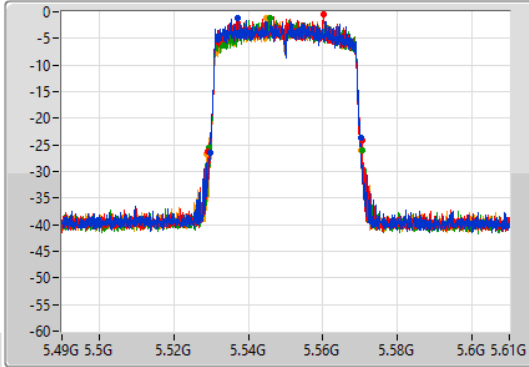

802.11ax HEW40-BF_Nss1,(MCS0)_4TX

EBW

5550MHz

15/09/2022

CF: 5.55GHz
Span: 120MHz
RBW: 500kHz
VBW: 2MHz
Sweep Time: 100ms
Detector Type: Peak

CF: 5.55GHz
Span: 120MHz
RBW: 1MHz
VBW: 3MHz
Sweep Time: 100ms
Detector Type: Peak