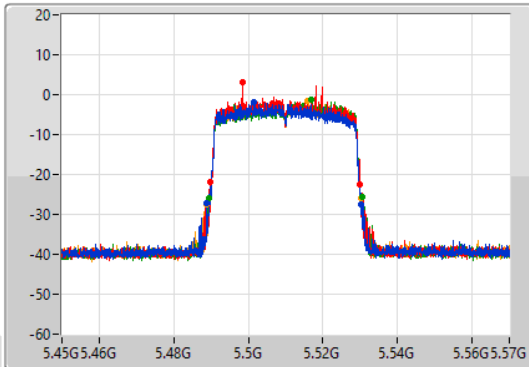

802.11ax HEW40-BF_Nss1,(MCS0)_4TX

EBW

5510MHz

15/09/2022

CF
5.51GHz
Span
120MHz
RBW
500kHz
VBW
2MHz
Sweep Time
100ms
Detector Type
Peak

CF
5.51GHz
Span
120MHz
RBW
1MHz
VBW
3MHz
Sweep Time
100ms
Detector Type
Peak