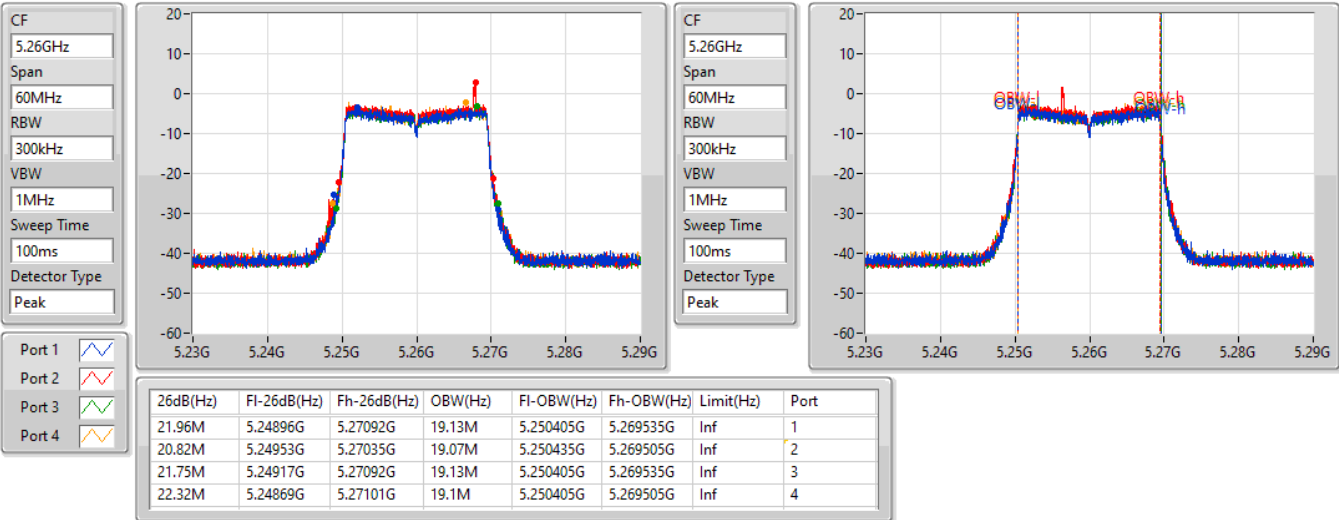

Port X-N dB = Port X 6dB down bandwidth for 5.725-5.85GHz band / 26dB down bandwidth for other band
 Port X-OBW = Port X 99% occupied bandwidth

802.11ax HEW20-BF_Nss1,(MCS0)_4TX

EBW

5260MHz

15/09/2022

802.11ax HEW20-BF_Nss1,(MCS0)_4TX