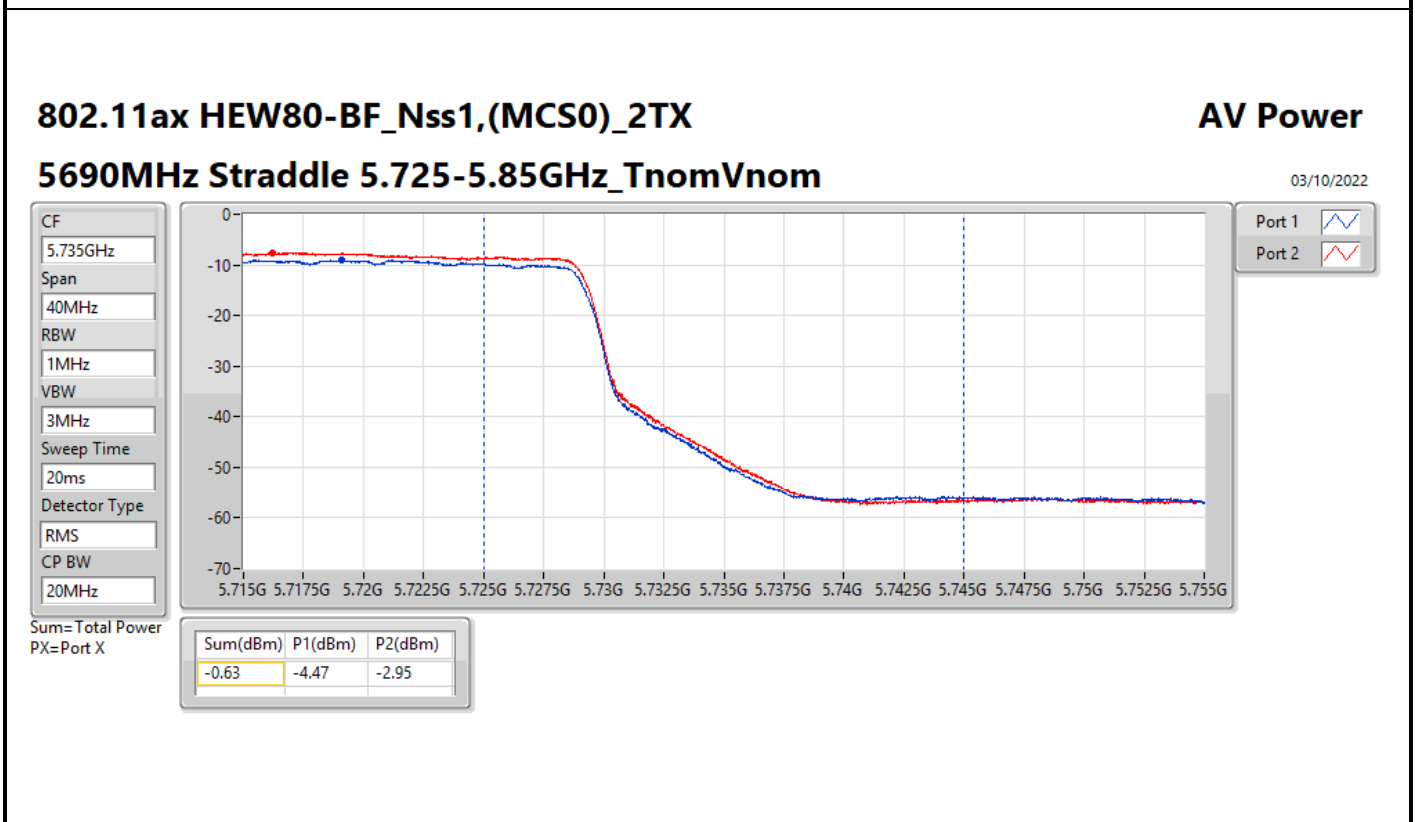

**Average Power_R3 + Antenna set 1 for UNII 2A + Antenna set 2
for UNII 2C_Non beamforming mode**

Appendix B.5

Summary

Mode	Total Power (dBm)	Total Power (W)	EIRP / Elevation angle higher than 30° EIRP (dBm)	EIRP / Elevation angle higher than 30° EIRP (W)
5.15-5.25GHz	-	-	-	-
802.11ax HEW160_Nss1,(MCS0)_4TX	16.56	0.04529	22.06/18.69	0.47863/0.07396
5.25-5.35GHz	-	-	-	-
802.11a_Nss1,(6Mbps)_4TX	17.22	0.05272	22.72	0.18707
802.11ax HEW20_Nss1,(MCS0)_4TX	17.82	0.06053	23.32	0.21478
802.11ax HEW40_Nss1,(MCS0)_4TX	20.46	0.11117	25.96	0.39446
802.11ax HEW80_Nss1,(MCS0)_4TX	20.56	0.11376	26.06	0.40365
802.11ax HEW160_Nss1,(MCS0)_4TX	17.14	0.05176	22.64	0.18365
5.47-5.725GHz	-	-	-	-
802.11a_Nss1,(6Mbps)_4TX	17.56	0.05702	23.56	0.22699
802.11ax HEW20_Nss1,(MCS0)_4TX	18.10	0.06457	24.10	0.25704
802.11ax HEW40_Nss1,(MCS0)_4TX	20.82	0.12078	26.82	0.48084
802.11ax HEW80_Nss1,(MCS0)_4TX	23.66	0.23227	29.66	0.92470
802.11ax HEW160_Nss1,(MCS0)_4TX	20.87	0.12218	26.87	0.48641
5.725-5.85GHz	-	-	-	-
802.11a_Nss1,(6Mbps)_4TX	11.16	0.01306	17.16	0.05200
802.11ax HEW20_Nss1,(MCS0)_4TX	12.17	0.01648	18.17	0.06561
802.11ax HEW40_Nss1,(MCS0)_4TX	10.00	0.01000	16.00	0.03981
802.11ax HEW80_Nss1,(MCS0)_4TX	9.74	0.00942	15.74	0.03750