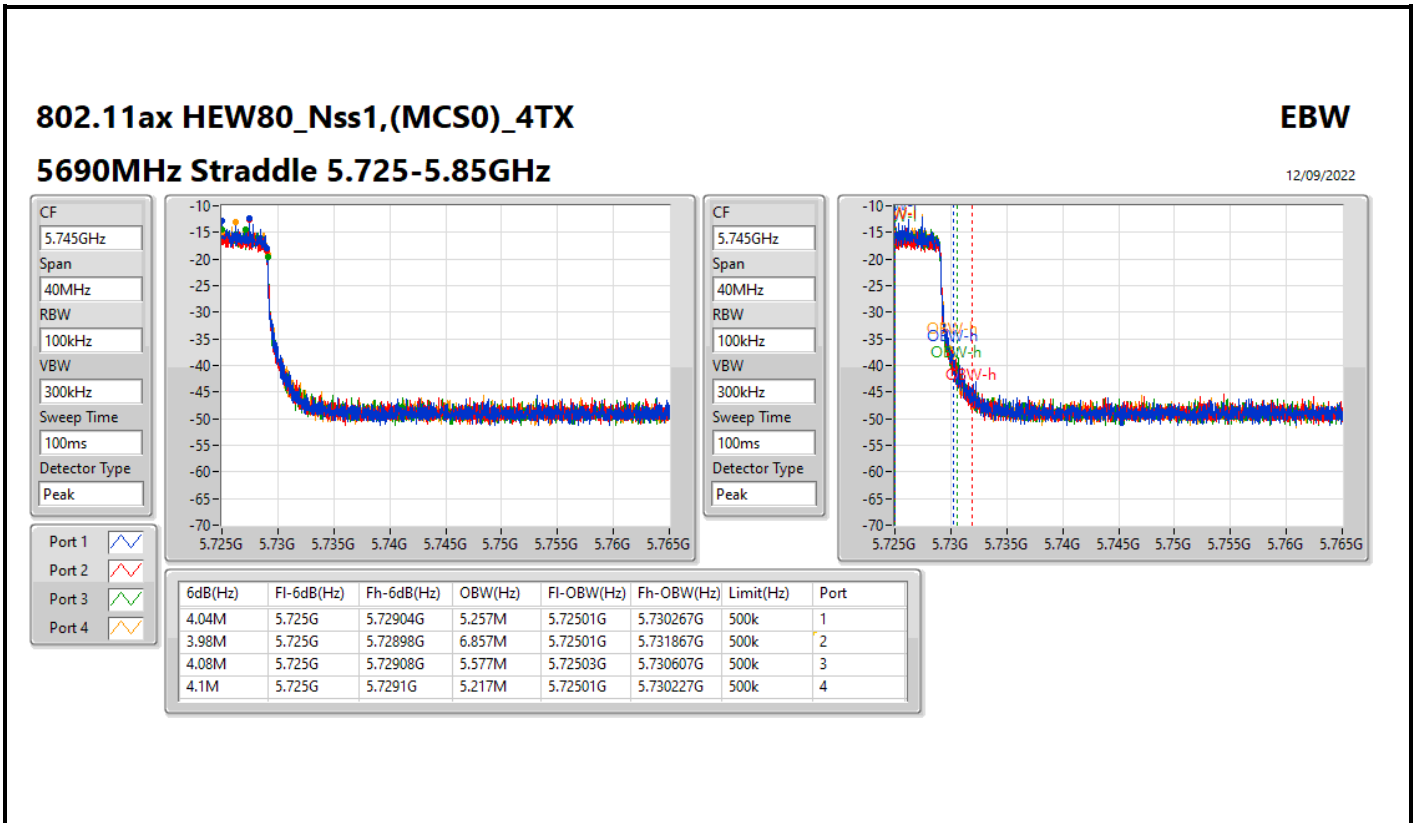

802.11ax HEW40_Nss1,(MCS0)_4TX

EBW

5710MHz Straddle 5.725-5.85GHz

12/09/2022

802.11ax HEW40_Nss1,(MCS0)_4TX

EBW

5710MHz Straddle 5.725-5.85GHz

12/09/2022