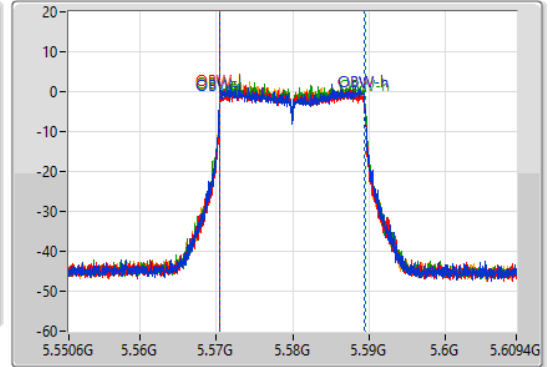

5.47-5.725GHz_802.11ax HEW20-BF_Nss1,(MCS0)_4TX

EBW

5580MHz

13/10/2022

CF: 5.58GHz
 Span: 60MHz
 RBW: 300kHz
 VBW: 1MHz
 Sweep Time: 100ms
 Detector Type: Peak

CF: 5.58GHz
 Span: 58.8MHz
 RBW: 200kHz
 VBW: 1MHz
 Sweep Time: 100ms
 Detector Type: Peak