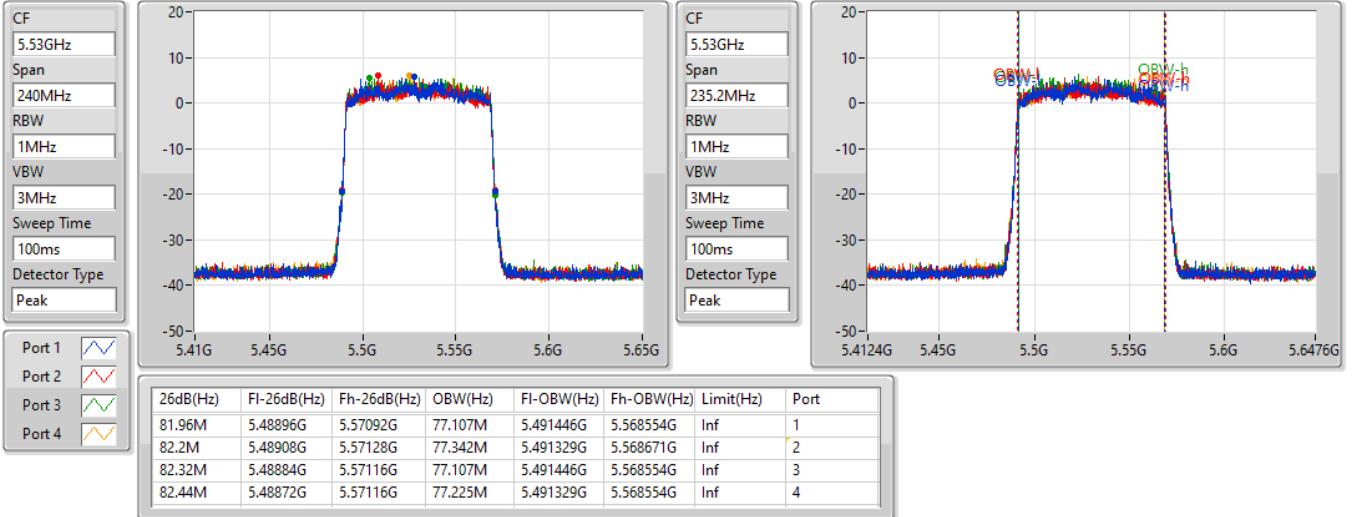

5.47-5.725GHz_802.11ax HEW80-BF_Nss1,(MCS0)_4TX

EBW

5530MHz

13/10/2022