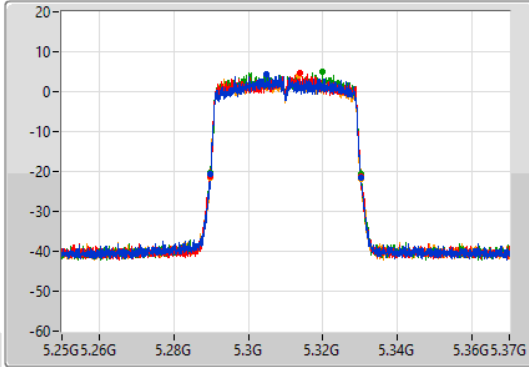

5.25-5.35GHz_802.11ax HEW40-BF_Nss1,(MCS0)_4TX

EBW

5310MHz

13/10/2022

CF: 5.31GHz
Span: 120MHz
RBW: 500kHz
VBW: 2MHz
Sweep Time: 100ms
Detector Type: Peak

CF: 5.31GHz
Span: 117.6MHz
RBW: 500kHz
VBW: 2MHz
Sweep Time: 100ms
Detector Type: Peak