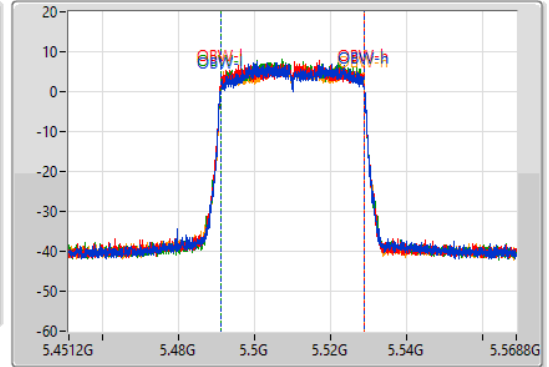

5.47-5.725GHz_802.11ax HEW40_Nss1,(MCS0)_4TX

EBW

5510MHz

13/10/2022

CF: 5.51GHz
 Span: 120MHz
 RBW: 500kHz
 VBW: 2MHz
 Sweep Time: 100ms
 Detector Type: Peak

CF: 5.51GHz
 Span: 117.6MHz
 RBW: 500kHz
 VBW: 2MHz
 Sweep Time: 100ms
 Detector Type: Peak