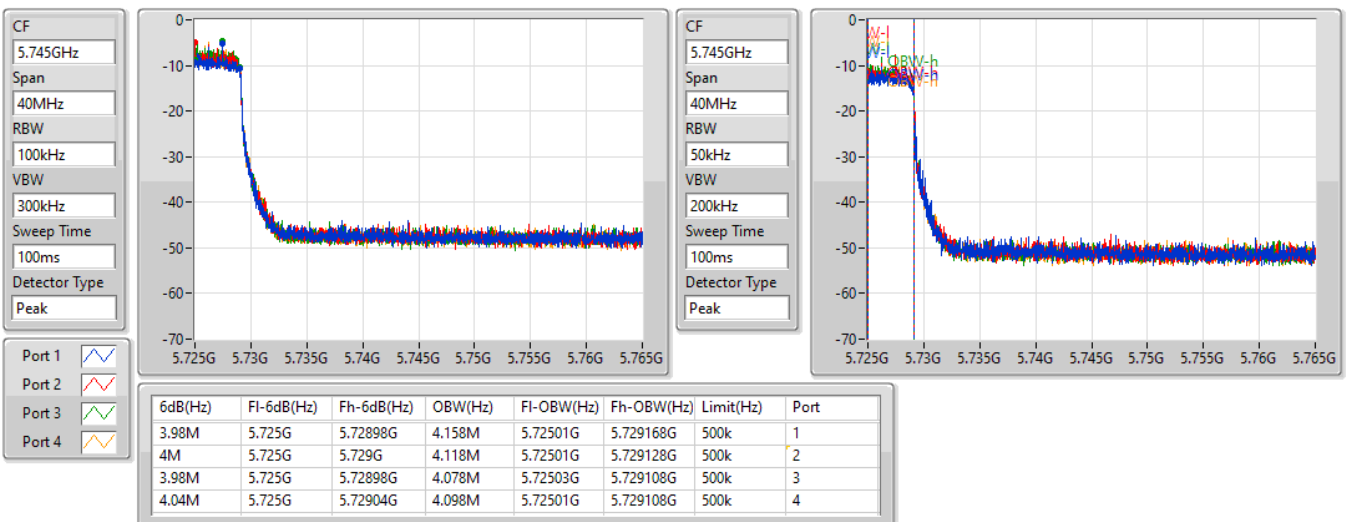

5.47-5.725GHz_802.11ax HEW40-BF_Nss1,(MCS0)_4TX

EBW

5710MHz Straddle 5.47-5.725GHz

14/10/2022

5.725-5.85GHz_802.11ax HEW40-BF_Nss1,(MCS0)_4TX

EBW

5710MHz Straddle 5.725-5.85GHz

14/10/2022