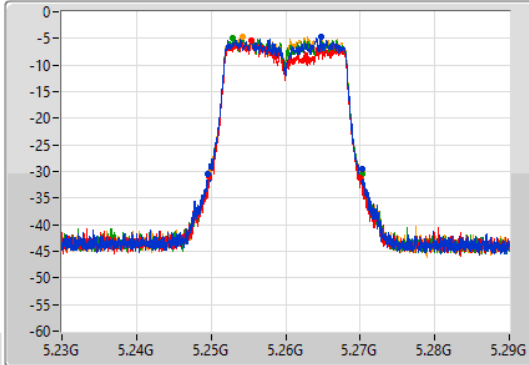

Port X-N dB = Port X 6dB down bandwidth for 5.725-5.85GHz band / 26dB down bandwidth for other band
 Port X-OBW = Port X 99% occupied bandwidth

802.11a_Nss1,(6Mbps)_4TX

EBW

5260MHz

12/09/2022

CF
5.26GHz
Span
60MHz
RBW
300kHz
VBW
1MHz
Sweep Time
100ms
Detector Type
Peak