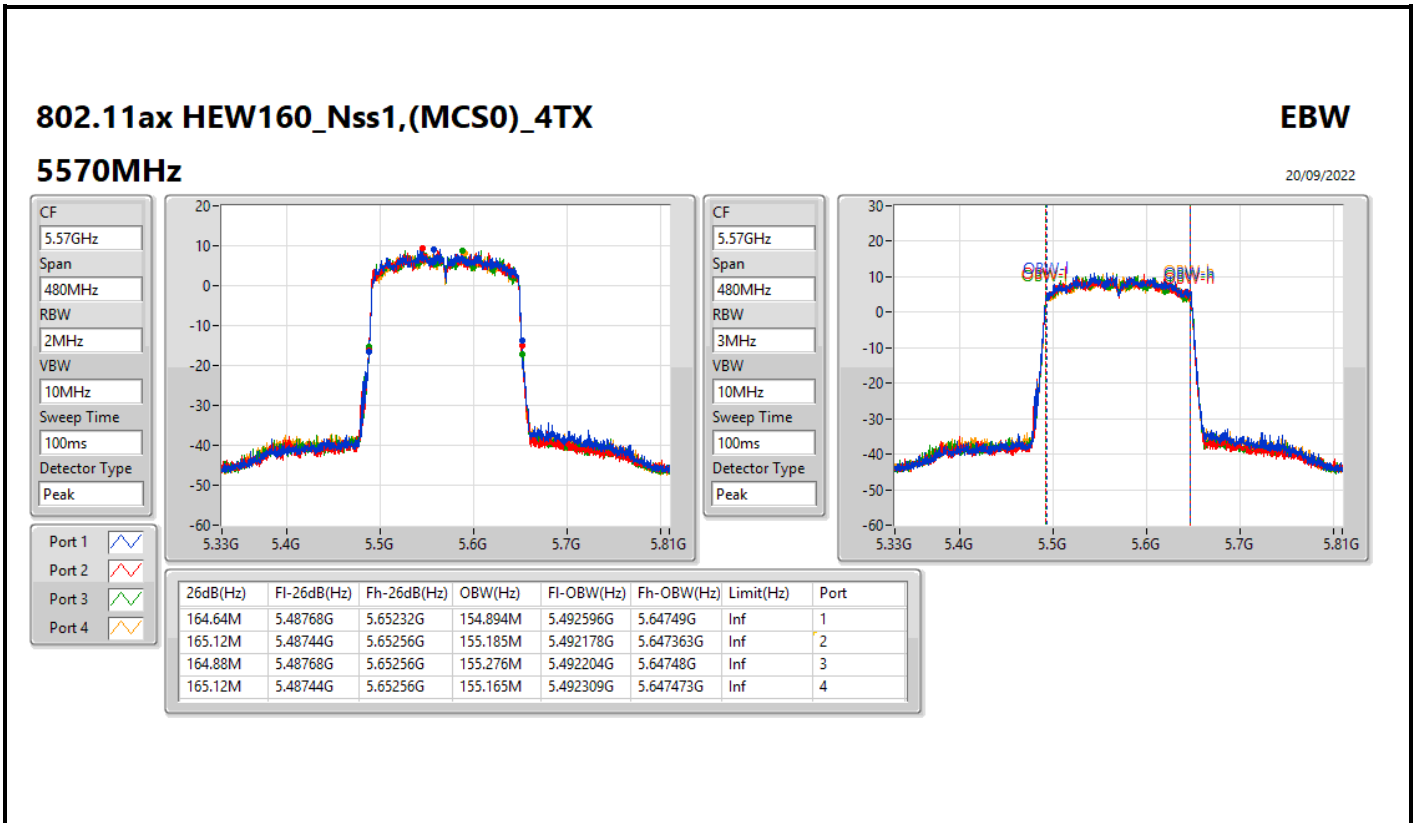

802.11ax HEW160_Nss1,(MCS0)_4TX

EBW

5250MHz Straddle 5.15-5.25GHz

20/09/2022

802.11ax HEW160_Nss1,(MCS0)_4TX

EBW

5250MHz Straddle 5.25-5.35GHz

20/09/2022