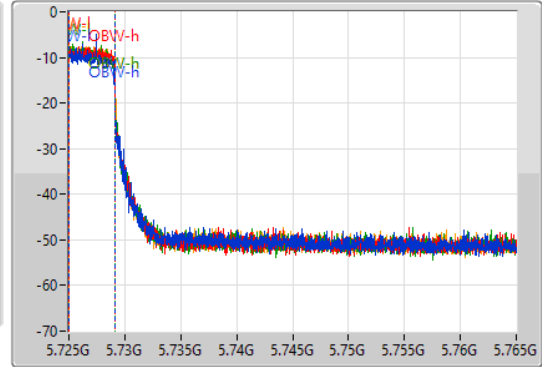

5.725-5.85GHz_802.11ax HEW40_Nss1,(MCS0)_4TX

EBW

5710MHz Straddle 5.725-5.85GHz

13/10/2022

CF
5.745GHz
Span
40MHz
RBW
100kHz
VBW
300kHz
Sweep Time
100ms
Detector Type
Peak

CF
5.745GHz
Span
40MHz
RBW
50kHz
VBW
200kHz
Sweep Time
100ms
Detector Type
Peak