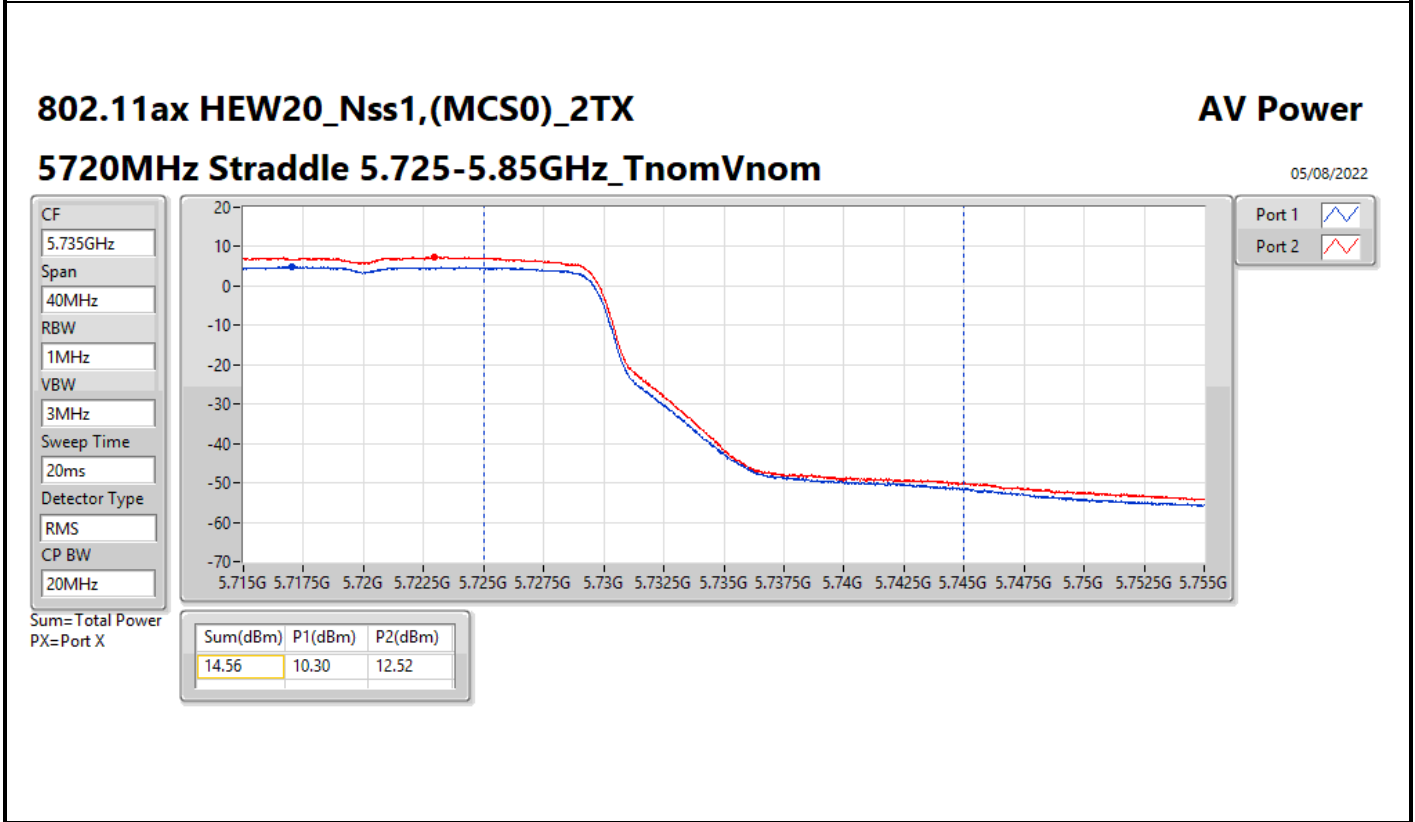

DG = Directional Gain; Port X = Port X output power

**Average Power_R2 + Antenna set 1 for UNII 2A + Antenna set 2
for UNII 2C_Beamforming mode**

Appendix B.2

Summary

Mode	Total Power (dBm)	Total Power (W)
5.25-5.35GHz	-	-
802.11ax HEW20-BF_Nss1,(MCS0)_2TX	21.31	0.13521
802.11ax HEW40-BF_Nss1,(MCS0)_2TX	21.24	0.13305
802.11ax HEW80-BF_Nss1,(MCS0)_2TX	21.24	0.13305
5.47-5.725GHz	-	-
802.11ax HEW20-BF_Nss1,(MCS0)_2TX	20.63	0.11561
802.11ax HEW40-BF_Nss1,(MCS0)_2TX	20.85	0.12162
802.11ax HEW80-BF_Nss1,(MCS0)_2TX	20.63	0.11561
5.725-5.85GHz	-	-
802.11ax HEW20-BF_Nss1,(MCS0)_2TX	14.34	0.02716
802.11ax HEW40-BF_Nss1,(MCS0)_2TX	10.96	0.01247
802.11ax HEW80-BF_Nss1,(MCS0)_2TX	6.77	0.00475