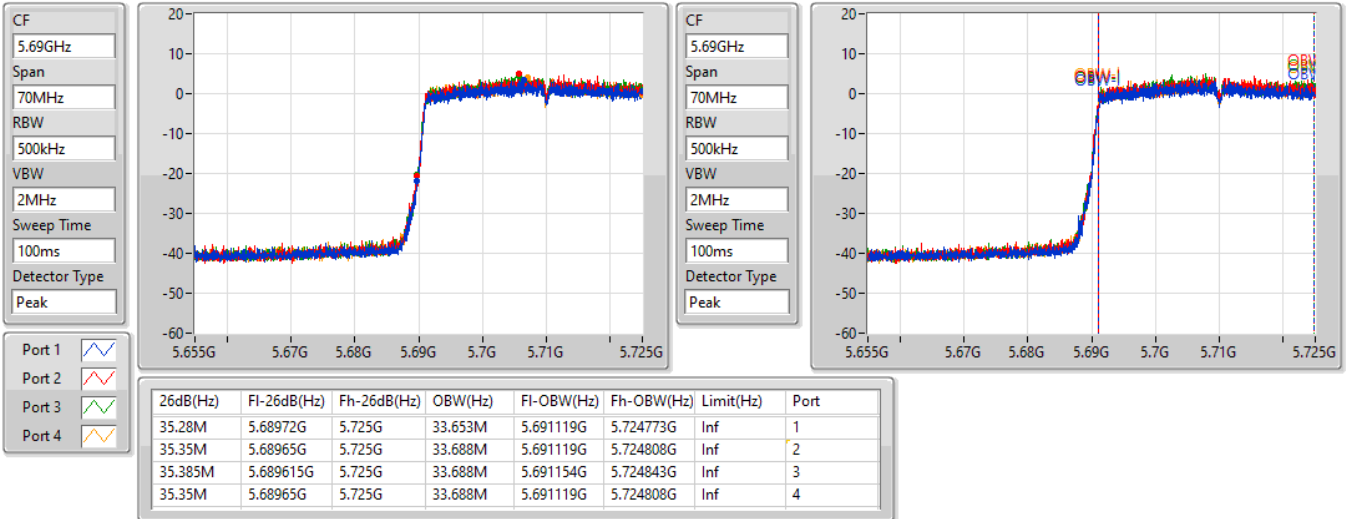

5.47-5.725GHz_802.11ax HEW40-BF_Nss1,(MCS0)_4TX

EBW

5710MHz Straddle 5.47-5.725GHz

14/10/2022