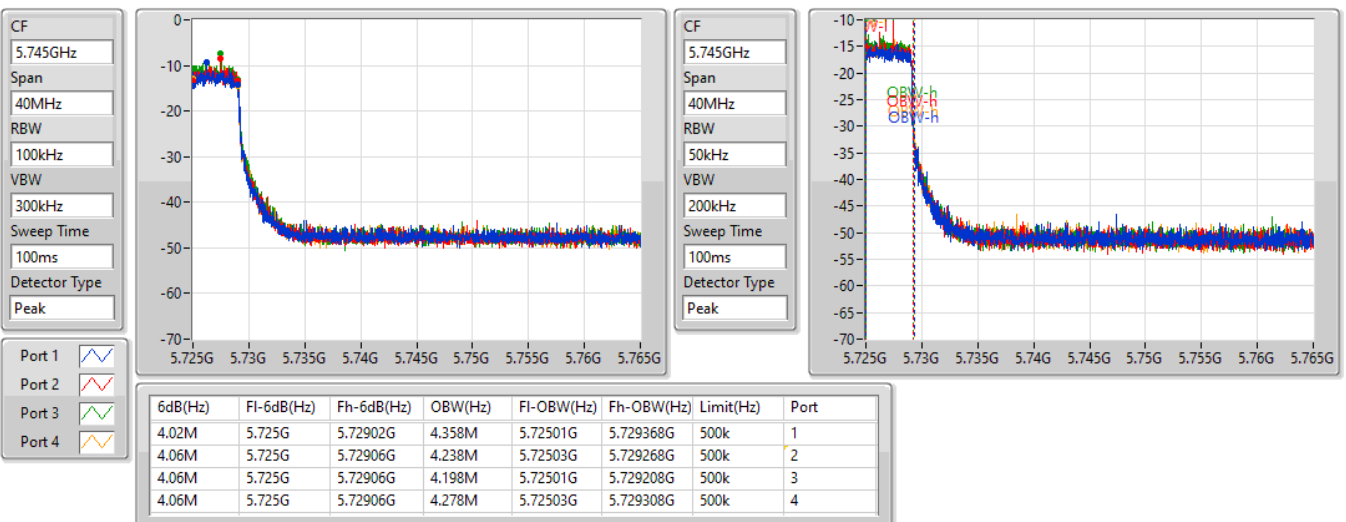

5.47-5.725GHz_802.11ax HEW80-BF_Nss1,(MCS0)_4TX

EBW

5690MHz Straddle 5.47-5.725GHz

14/10/2022

5.725-5.85GHz_802.11ax HEW80-BF_Nss1,(MCS0)_4TX

EBW

5690MHz Straddle 5.725-5.85GHz

14/10/2022