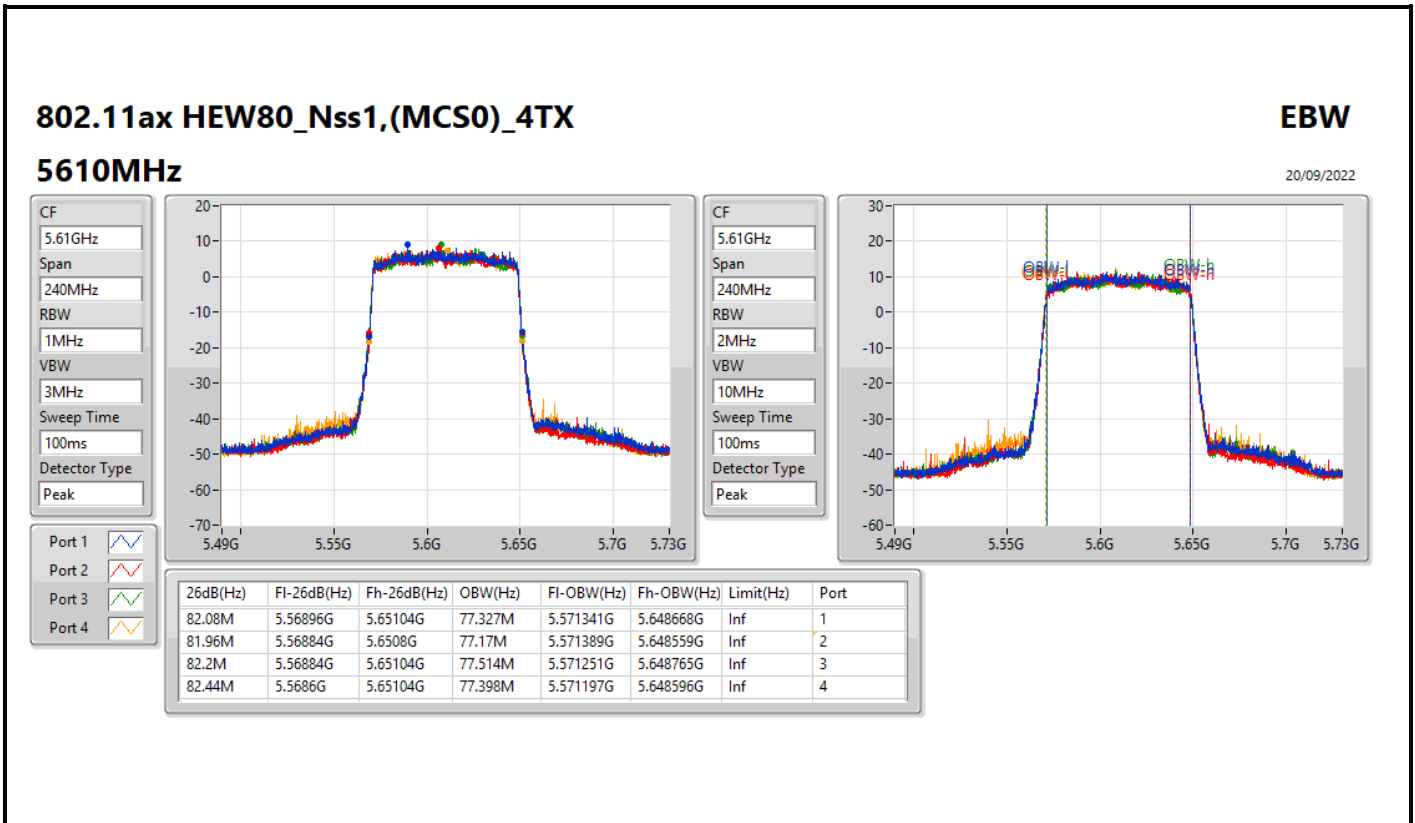

5.725-5.85GHz_802.11ax HEW40_Nss1,(MCS0)_4TX

EBW

5710MHz Straddle 5.725-5.85GHz

13/10/2022

CF
5.745GHz
Span
40MHz
RBW
50kHz
VBW
200kHz
Sweep Time
100ms
Detector Type
Peak

Port 1
Port 2
Port 3
Port 4

26dB(Hz)	Fl-26dB(Hz)	Fh-26dB(Hz)	Limit(Hz)	Port
4.86M	5.725G	5.72986G	Inf	1
4.86M	5.725G	5.72986G	Inf	2
4.66M	5.725G	5.72966G	Inf	3
4.64M	5.725G	5.72964G	Inf	4

802.11ax HEW160_Nss1,(MCS0)_4TX

EBW

5250MHz Straddle 5.15-5.25GHz

20/09/2022

802.11ax HEW160_Nss1,(MCS0)_4TX

EBW

5250MHz Straddle 5.25-5.35GHz

20/09/2022