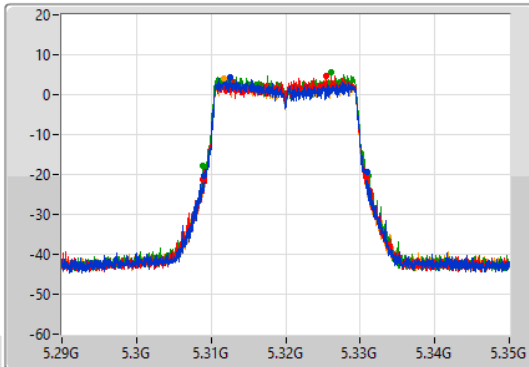

5.25-5.35GHz_802.11ax HEW20_Nss1,(MCS0)_4TX

EBW

5320MHz

13/10/2022

CF
5.32GHz
Span
60MHz
RBW
300kHz
VBW
1MHz
Sweep Time
100ms
Detector Type
Peak

CF
5.32GHz
Span
58.8MHz
RBW
200kHz
VBW
1MHz
Sweep Time
100ms
Detector Type
Peak