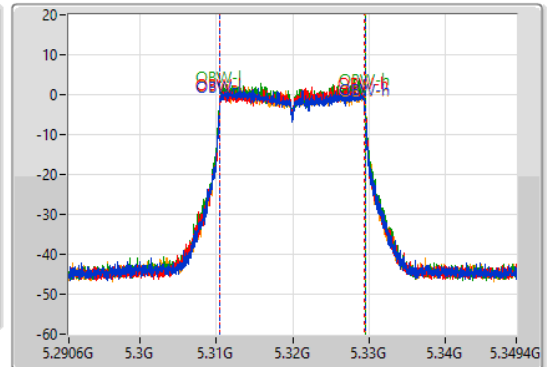

5.25-5.35GHz_802.11ax HEW20_Nss1,(MCS0)_4TX

EBW

5320MHz

13/10/2022

CF
5.32GHz
Span
60MHz
RBW
300kHz
VBW
1MHz
Sweep Time
100ms
Detector Type
Peak

CF
5.32GHz
Span
58.8MHz
RBW
200kHz
VBW
1MHz
Sweep Time
100ms
Detector Type
Peak