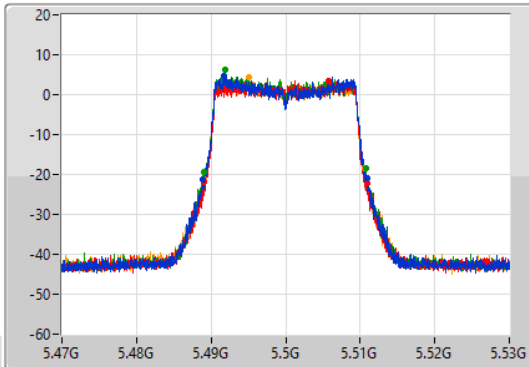

CF: 5.5GHz
Span: 58.8MHz
RBW: 200kHz
VBW: 1MHz
Sweep Time: 100ms
Detector Type: Peak