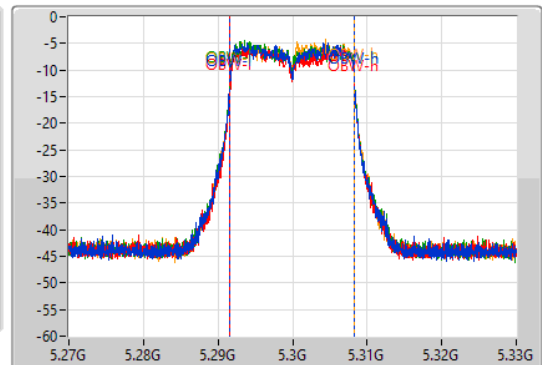

Port 1
Port 2
Port 3
Port 4

26dB(Hz)	Fl-26dB(Hz)	Fh-26dB(Hz)	OBW(Hz)	Fl-OBW(Hz)	Fh-OBW(Hz)	Limit(Hz)	Port
20.64M	5.2895G	5.31014G	16.672M	5.291574G	5.308246G	Inf	1
20.58M	5.28977G	5.31035G	16.672M	5.291634G	5.308306G	Inf	2
20.4M	5.2898G	5.3102G	16.672M	5.291604G	5.308276G	Inf	3
20.25M	5.28986G	5.31011G	16.672M	5.291604G	5.308276G	Inf	4