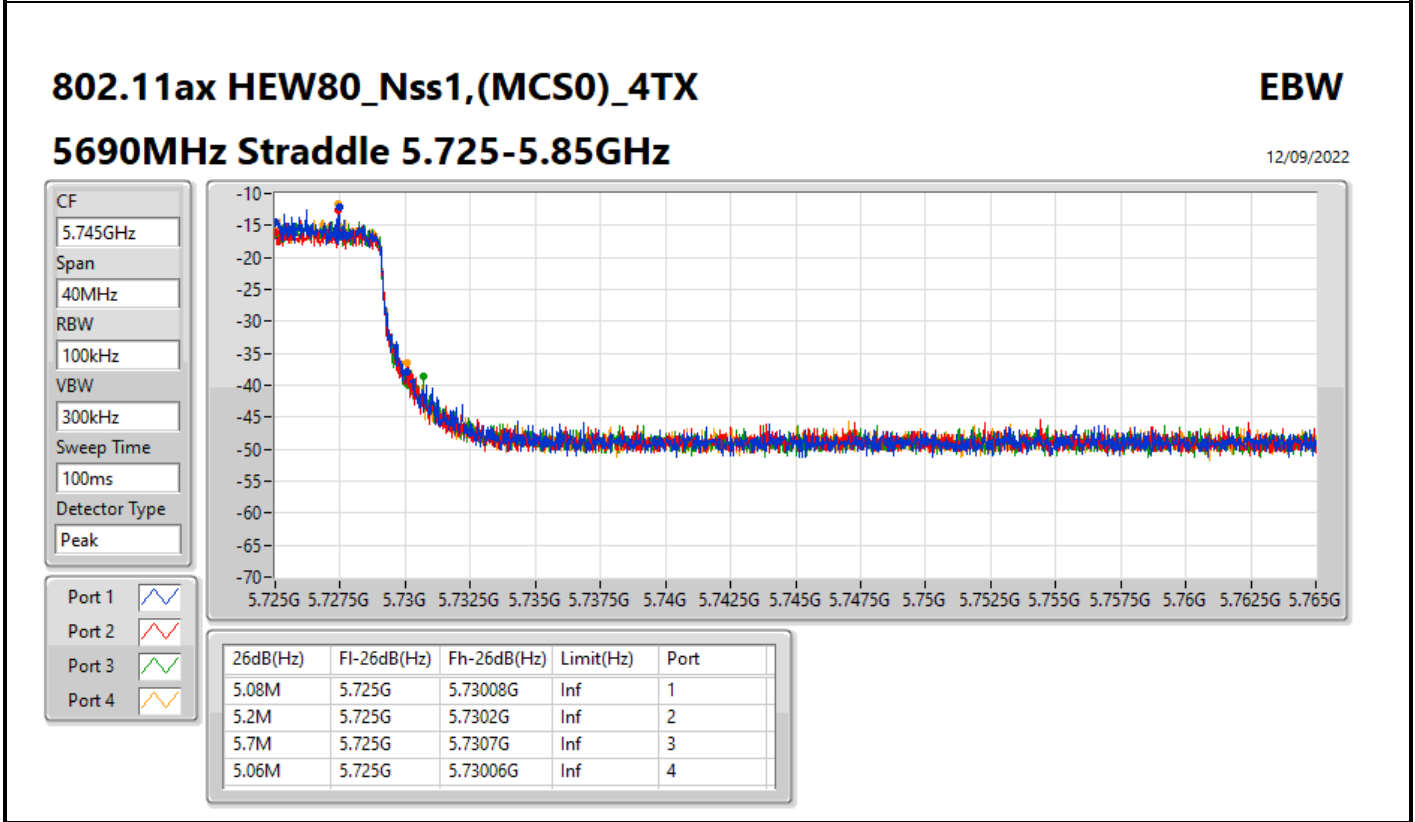

802.11ax HEW40_Nss1,(MCS0)_4TX

EBW

5710MHz Straddle 5.725-5.85GHz

12/09/2022

802.11ax HEW40_Nss1,(MCS0)_4TX

EBW

5710MHz Straddle 5.725-5.85GHz

12/09/2022