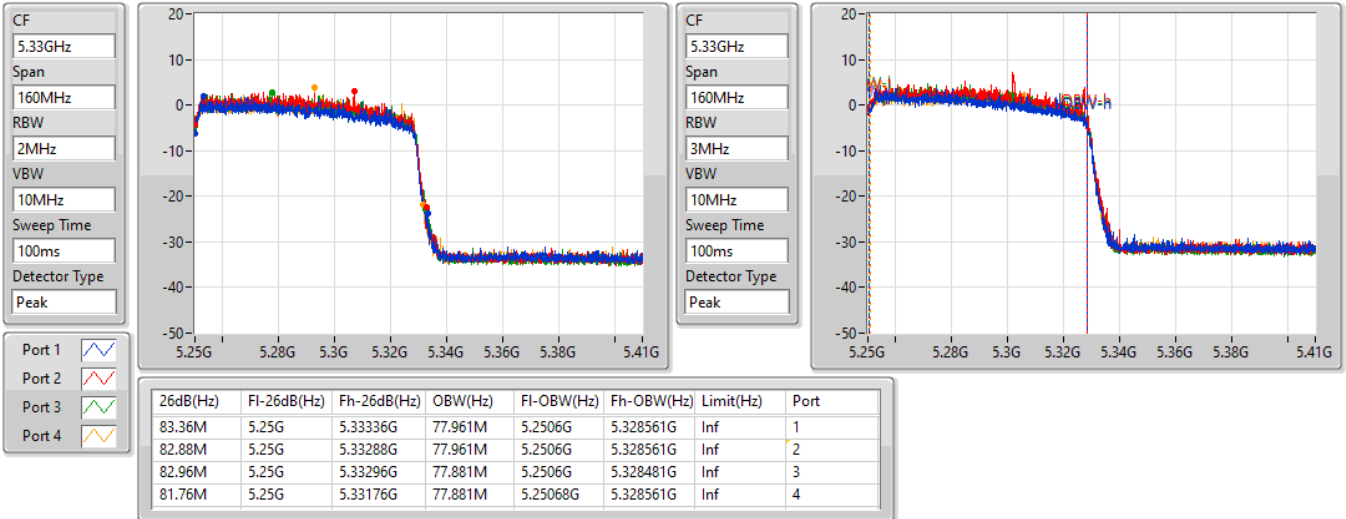

802.11ax HEW160-BF_Nss1,(MCS0)_4TX

EBW

5250MHz Straddle 5.25-5.35GHz

15/09/2022