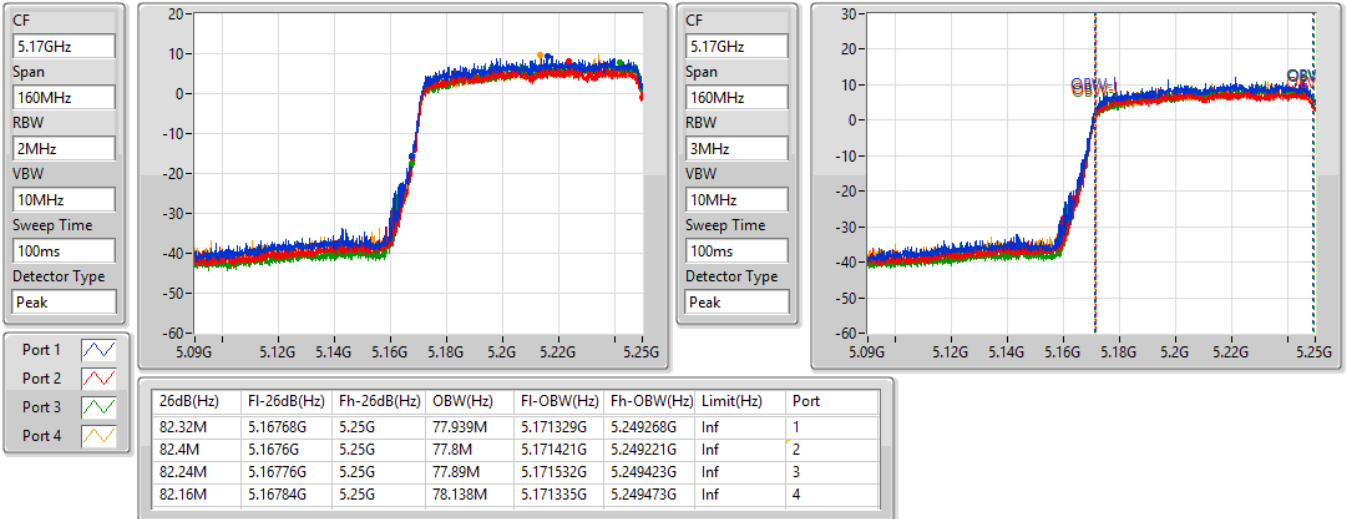

802.11ax HEW160_Nss1,(MCS0)_4TX

EBW

5250MHz Straddle 5.15-5.25GHz

20/09/2022