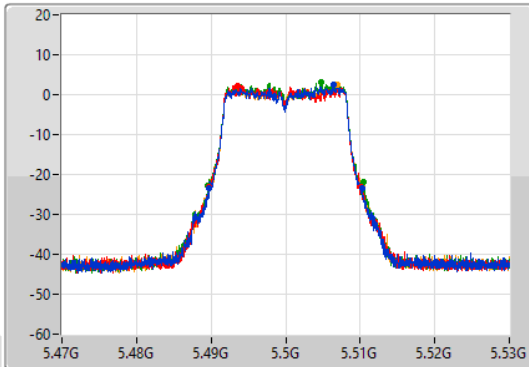

5.47-5.725GHz_802.11a_Nss1,(6Mbps)_4TX

EBW

5500MHz

13/10/2022

CF: 5.5GHz
 Span: 60MHz
 RBW: 300kHz
 VBW: 1MHz
 Sweep Time: 100ms
 Detector Type: Peak

CF: 5.5GHz
 Span: 51MHz
 RBW: 200kHz
 VBW: 1MHz
 Sweep Time: 100ms
 Detector Type: Peak