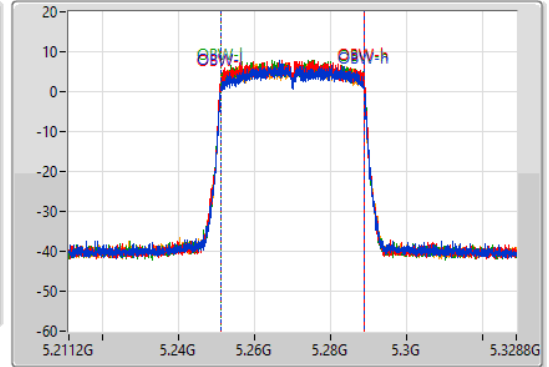

5.725-5.85GHz_802.11ax HEW20_Nss1,(MCS0)_4TX

EBW

5720MHz Straddle 5.725-5.85GHz

13/10/2022

5.725-5.85GHz_802.11ax HEW20_Nss1,(MCS0)_4TX

EBW

5720MHz Straddle 5.725-5.85GHz

13/10/2022

5.25-5.35GHz_802.11ax HEW40_Nss1,(MCS0)_4TX

EBW

5270MHz

13/10/2022

CF: 5.27GHz
 Span: 120MHz
 RBW: 500kHz
 VBW: 2MHz
 Sweep Time: 100ms
 Detector Type: Peak

CF: 5.27GHz
 Span: 117.6MHz
 RBW: 500kHz
 VBW: 2MHz
 Sweep Time: 100ms
 Detector Type: Peak