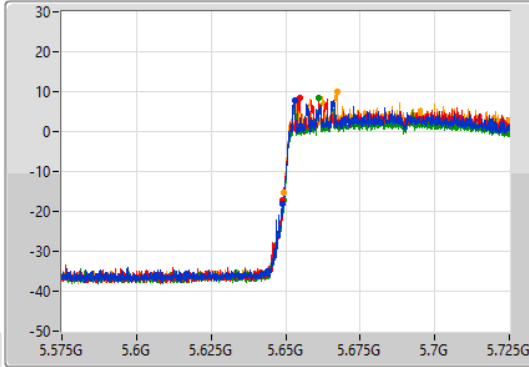

802.11ax HEW80-BF_Nss1,(MCS0)_4TX

EBW

5610MHz

14/09/2022

CF
5.61GHz
Span
240MHz
RBW
1MHz
VBW
3MHz
Sweep Time
100ms
Detector Type
Peak

CF
5.61GHz
Span
240MHz
RBW
2MHz
VBW
10MHz
Sweep Time
100ms
Detector Type
Peak

Port 1
Port 2
Port 3
Port 4

26dB(Hz)	Fl-26dB(Hz)	Fh-26dB(Hz)	OBW(Hz)	Fl-OBW(Hz)	Fh-OBW(Hz)	Limit(Hz)	Port
81M	5.56944G	5.65044G	77.241M	5.571259G	5.648501G	Inf	1
81.36M	5.56932G	5.65068G	77.241M	5.571379G	5.648621G	Inf	2
81.72M	5.56908G	5.6508G	77.361M	5.571259G	5.648621G	Inf	3
81.36M	5.56944G	5.6508G	77.241M	5.571379G	5.648621G	Inf	4

802.11ax HEW80-BF_Nss1,(MCS0)_4TX

EBW

5690MHz Straddle 5.47-5.725GHz

14/09/2022

CF: 5.65GHz
 Span: 150MHz
 RBW: 1MHz
 VBW: 3MHz
 Sweep Time: 100ms
 Detector Type: Peak

CF: 5.65GHz
 Span: 150MHz
 RBW: 2MHz
 VBW: 10MHz
 Sweep Time: 100ms
 Detector Type: Peak