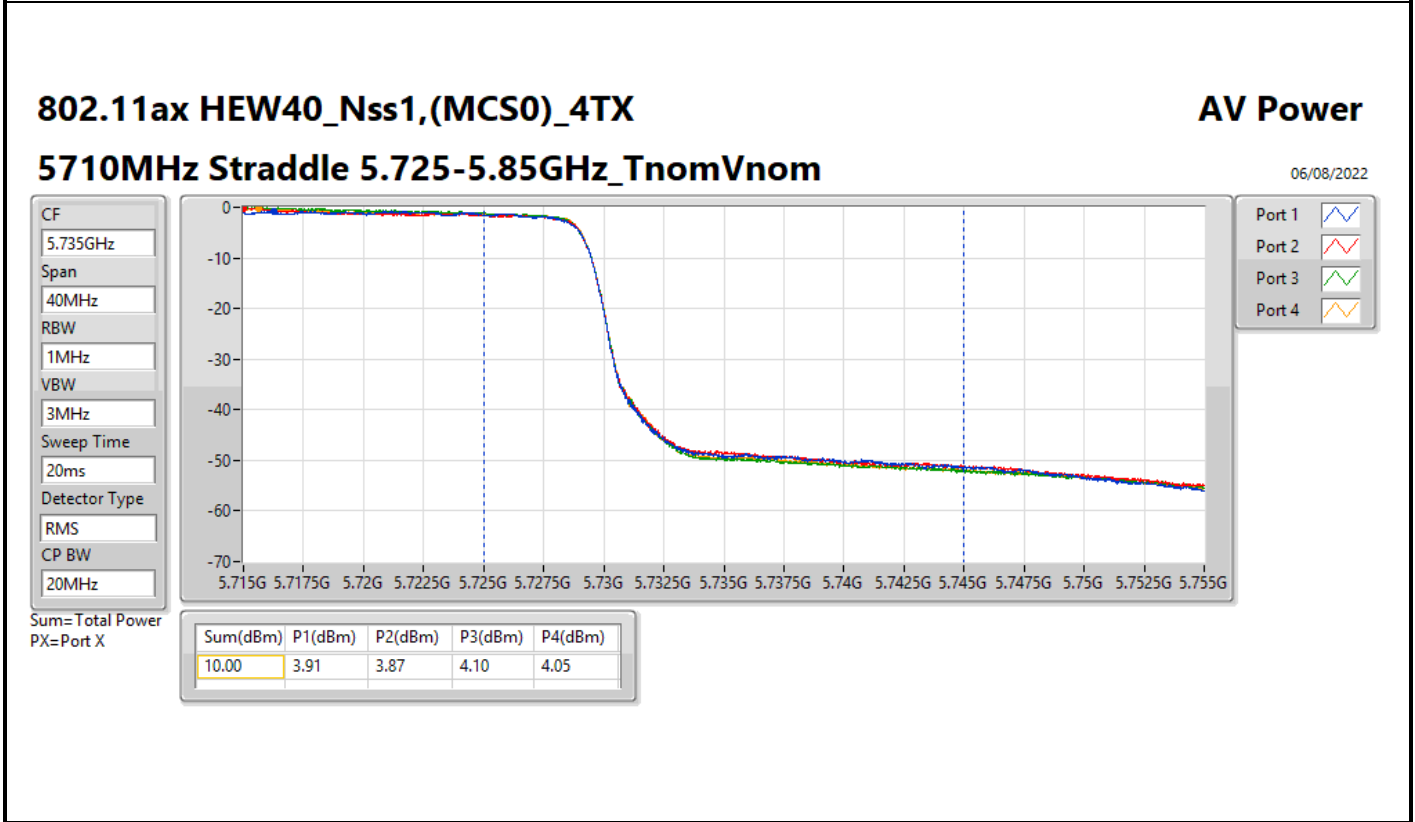

DG = Directional Gain; Port X = Port X output power

802.11ax HEW80_Nss1,(MCS0)_4TX

AV Power

5690MHz Straddle 5.47-5.725GHz_TnomVnom

06/08/2022

CF
5.65GHz

Span
300MHz

RBW
1MHz