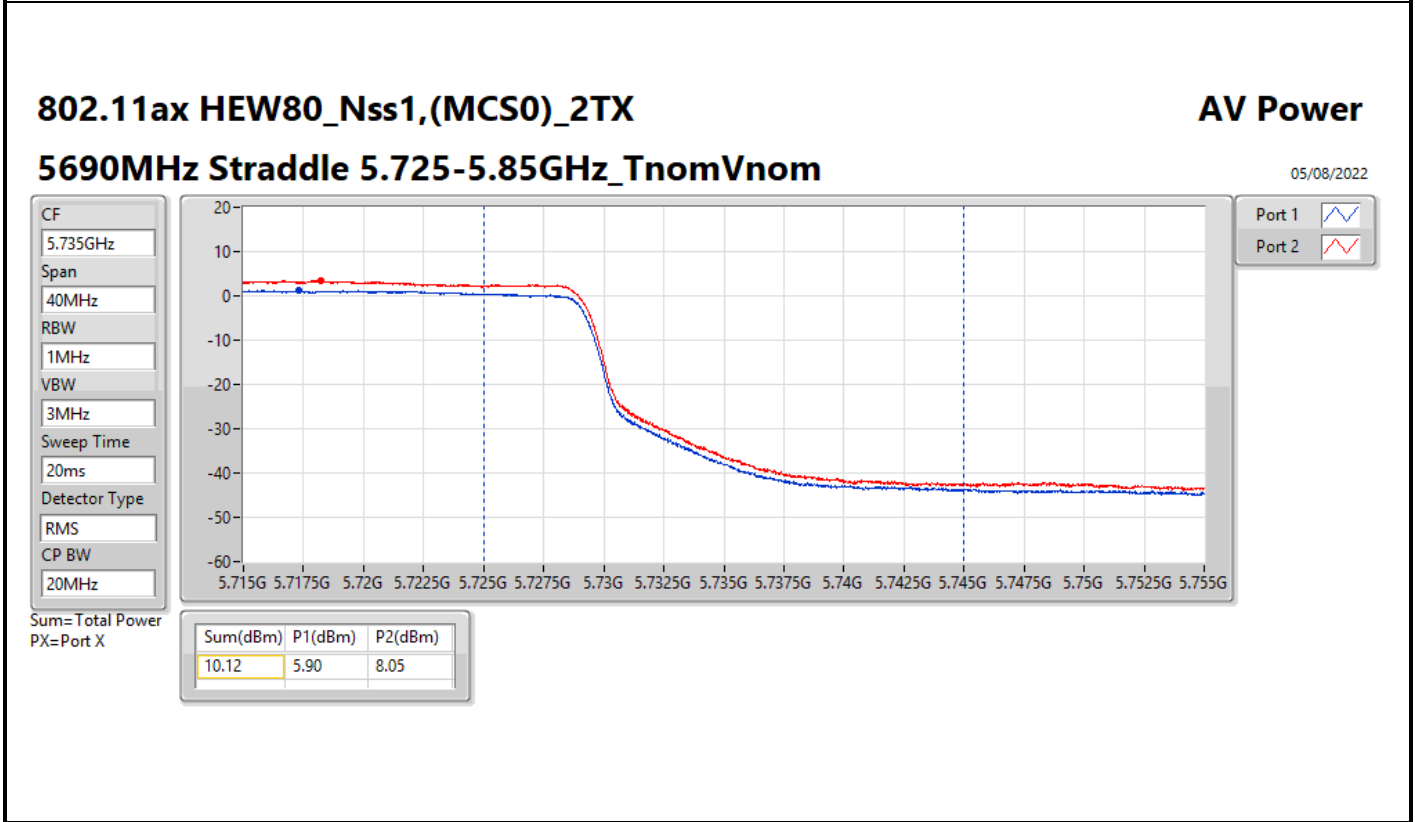

DG = Directional Gain; Port X = Port X output power

**Average Power_R2 + Antenna set 1 for UNII 2A + Antenna set 2
for UNII 2C_Beamforming mode**

Appendix B.2

Summary

Mode	Total Power (dBm)	Total Power (W)
5.25-5.35GHz	-	-
802.11ax HEW20-BF_Nss1,(MCS0)_2TX	21.31	0.13521
802.11ax HEW40-BF_Nss1,(MCS0)_2TX	21.24	0.13305
802.11ax HEW80-BF_Nss1,(MCS0)_2TX	21.24	0.13305
5.47-5.725GHz	-	-
802.11ax HEW20-BF_Nss1,(MCS0)_2TX	20.63	0.11561
802.11ax HEW40-BF_Nss1,(MCS0)_2TX	20.85	0.12162
802.11ax HEW80-BF_Nss1,(MCS0)_2TX	20.63	0.11561
5.725-5.85GHz	-	-
802.11ax HEW20-BF_Nss1,(MCS0)_2TX	14.34	0.02716
802.11ax HEW40-BF_Nss1,(MCS0)_2TX	10.96	0.01247
802.11ax HEW80-BF_Nss1,(MCS0)_2TX	6.77	0.00475