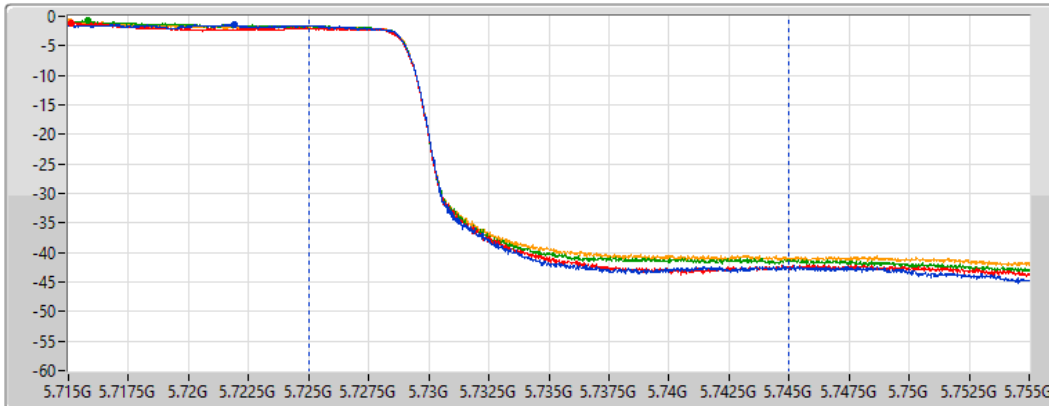

Port 1

Port 2

Port 3

Port 4

Sum= Total Power
PX=Port X

Sum(dBm)	P1(dBm)	P2(dBm)	P3(dBm)	P4(dBm)
9.74	3.79	3.55	3.80	3.72