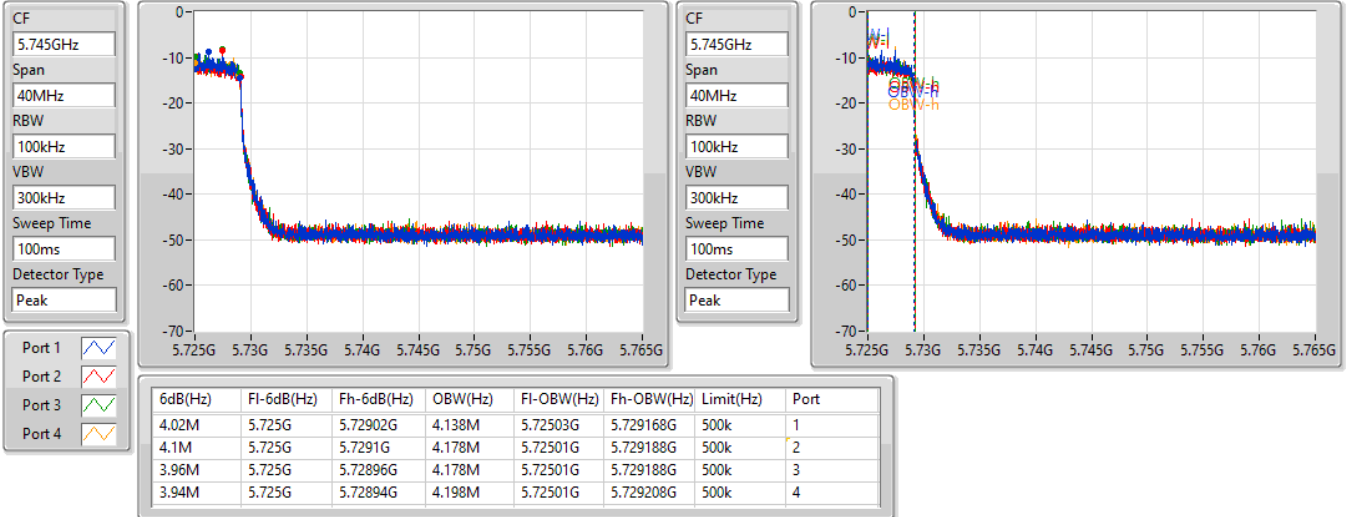

802.11ax HEW40_Nss1,(MCS0)_4TX

EBW

5710MHz Straddle 5.725-5.85GHz

12/09/2022