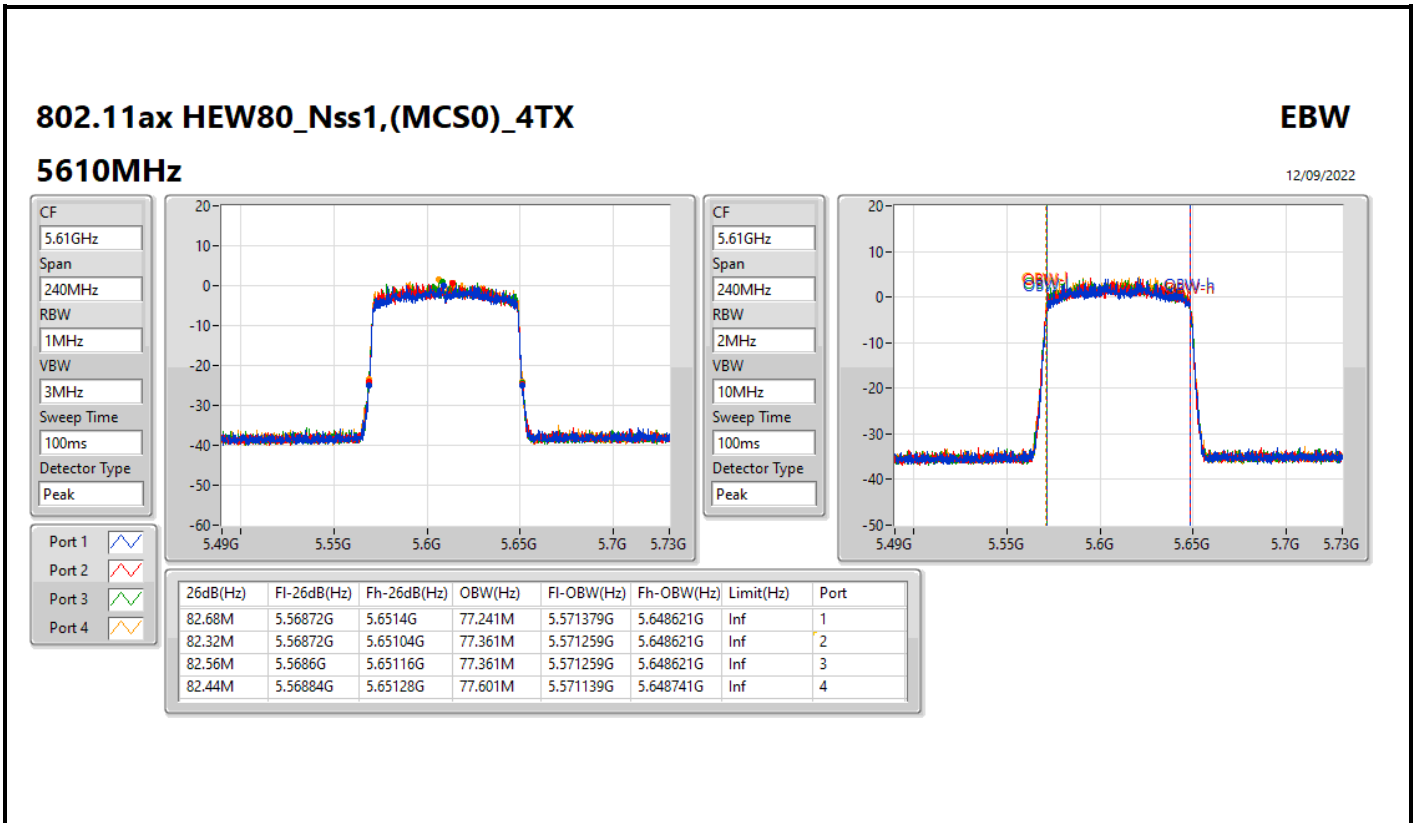

802.11ax HEW40_Nss1,(MCS0)_4TX

EBW

5710MHz Straddle 5.725-5.85GHz

12/09/2022

802.11ax HEW40_Nss1,(MCS0)_4TX

EBW

5710MHz Straddle 5.725-5.85GHz

12/09/2022