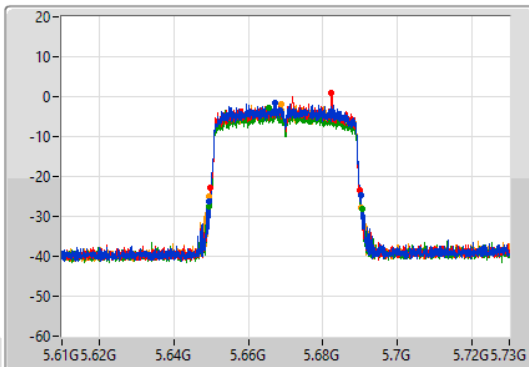

802.11ax HEW40-BF_Nss1,(MCS0)_4TX

EBW

5670MHz

15/09/2022

CF: 5.67GHz
Span: 120MHz
RBW: 500kHz
VBW: 2MHz
Sweep Time: 100ms
Detector Type: Peak

CF: 5.67GHz
Span: 120MHz
RBW: 1MHz
VBW: 3MHz
Sweep Time: 100ms
Detector Type: Peak