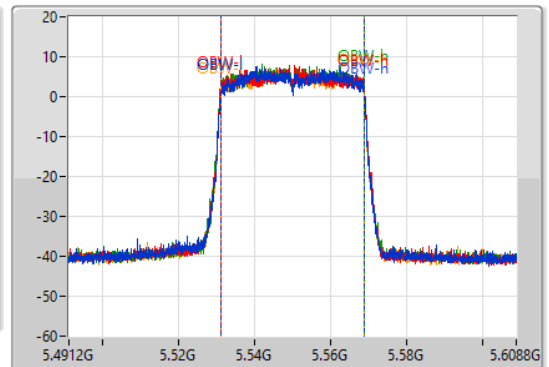

5.47-5.725GHz_802.11ax HEW40_Nss1,(MCS0)_4TX

EBW

5550MHz

13/10/2022

CF: 5.55GHz
 Span: 120MHz
 RBW: 500kHz
 VBW: 2MHz
 Sweep Time: 100ms
 Detector Type: Peak

CF: 5.55GHz
 Span: 117.6MHz
 RBW: 500kHz
 VBW: 2MHz
 Sweep Time: 100ms
 Detector Type: Peak