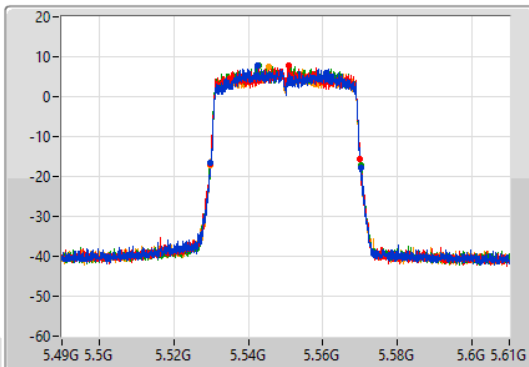

5.47-5.725GHz_802.11ax HEW40_Nss1,(MCS0)_4TX

EBW

5550MHz

13/10/2022

CF: 5.55GHz
Span: 120MHz
RBW: 500kHz
VBW: 2MHz
Sweep Time: 100ms
Detector Type: Peak

CF: 5.55GHz
Span: 117.6MHz
RBW: 500kHz
VBW: 2MHz
Sweep Time: 100ms
Detector Type: Peak