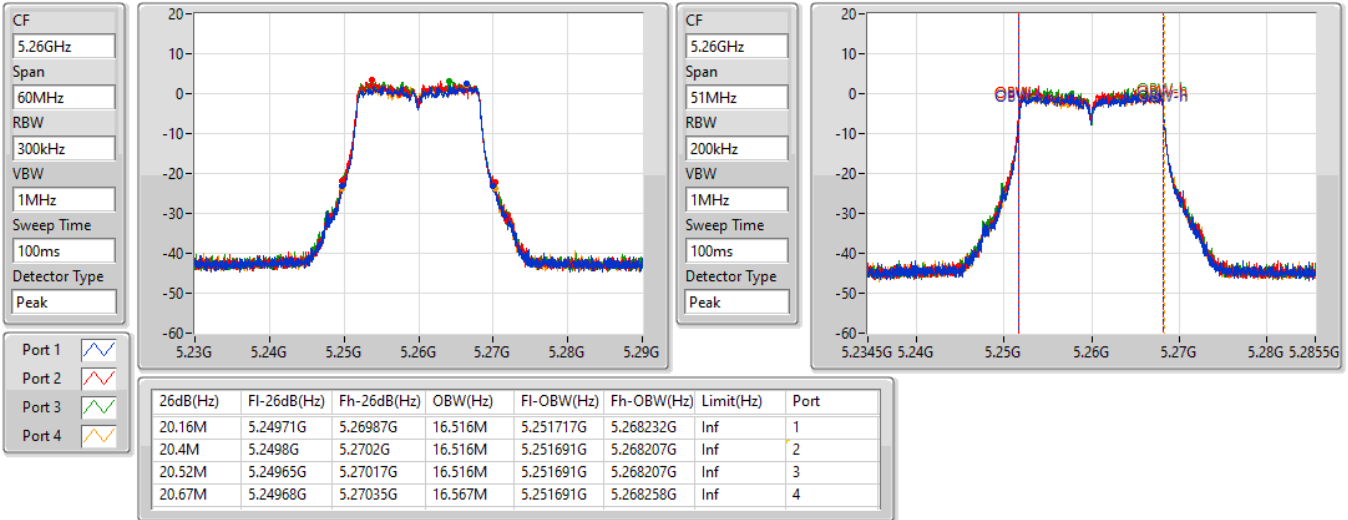

Port X-N dB = Port X 6dB down bandwidth for 5.725-5.85GHz band / 26dB down bandwidth for other band
 Port X-OBW = Port X 99% occupied bandwidth

5.25-5.35GHz_802.11a_Nss1,(6Mbps)_4TX

EBW

5260MHz

13/10/2022