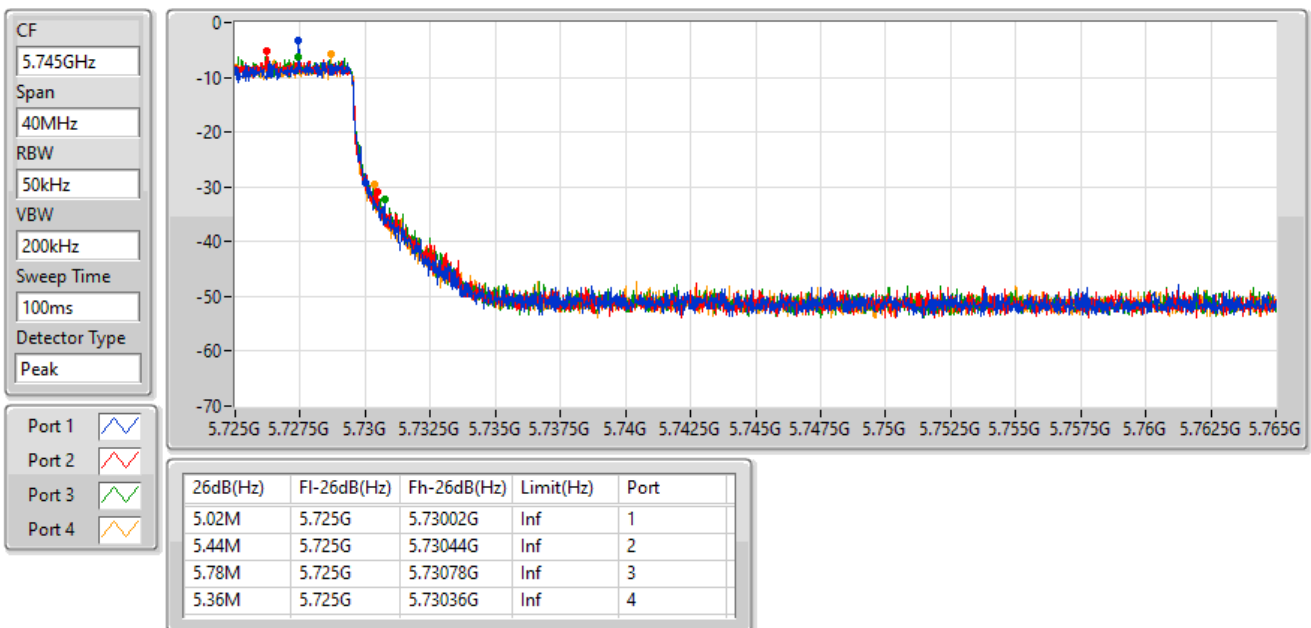

5.725-5.85GHz_802.11ax HEW20_Nss1,(MCS0)_4TX

EBW

5720MHz Straddle 5.725-5.85GHz

13/10/2022

5.725-5.85GHz_802.11ax HEW20_Nss1,(MCS0)_4TX

EBW

5720MHz Straddle 5.725-5.85GHz

13/10/2022

5.25-5.35GHz_802.11ax HEW40_Nss1,(MCS0)_4TX

EBW

5270MHz

13/10/2022

CF: 5.27GHz
 Span: 120MHz
 RBW: 500kHz
 VBW: 2MHz
 Sweep Time: 100ms
 Detector Type: Peak

CF: 5.27GHz
 Span: 117.6MHz
 RBW: 500kHz
 VBW: 2MHz
 Sweep Time: 100ms
 Detector Type: Peak