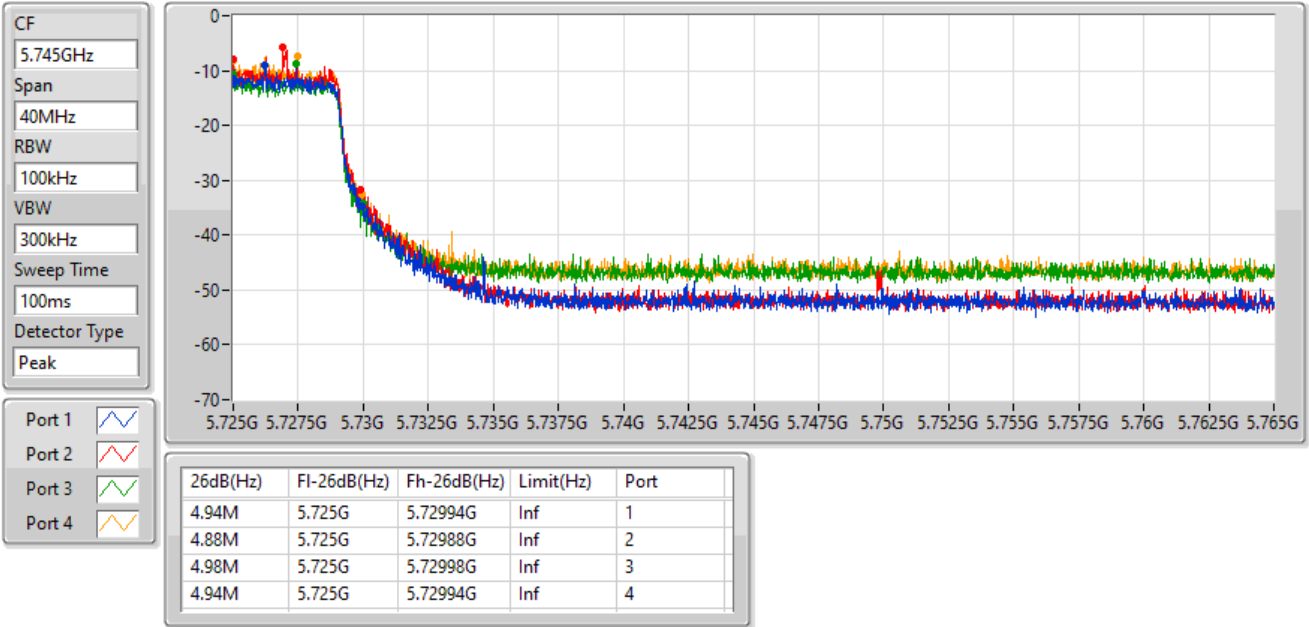

802.11ax HEW80-BF_Nss1,(MCS0)_4TX

EBW

5690MHz Straddle 5.725-5.85GHz

14/09/2022