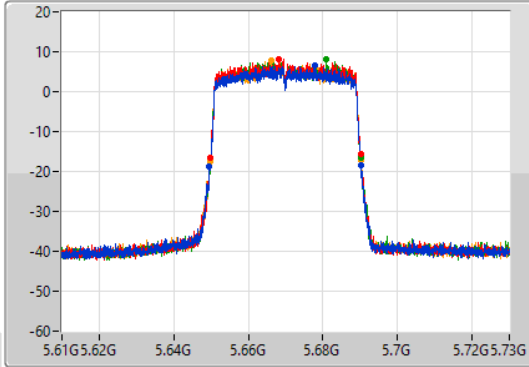

5.47-5.725GHz_802.11ax HEW40_Nss1,(MCS0)_4TX

EBW

5670MHz

13/10/2022

CF
5.67GHz
Span
120MHz
RBW
500kHz
VBW
2MHz
Sweep Time
100ms
Detector Type
Peak

CF
5.67GHz
Span
117.6MHz
RBW
500kHz
VBW
2MHz
Sweep Time
100ms
Detector Type
Peak