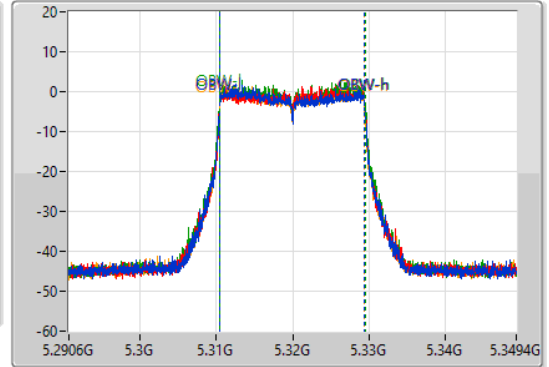

26dB(Hz)	Fl-26dB(Hz)	Fh-26dB(Hz)	OBW(Hz)	Fl-OBW(Hz)	Fh-OBW(Hz)	Limit(Hz)	Port
22.11M	5.30902G	5.33113G	19.071M	5.31042G	5.329491G	Inf	1
22.35M	5.30884G	5.33119G	19.042M	5.31045G	5.329491G	Inf	2
21.99M	5.30905G	5.33104G	19.13M	5.31042G	5.32955G	Inf	3
22.08M	5.3089G	5.33098G	19.071M	5.31042G	5.329491G	Inf	4

5.47-5.725GHz_802.11ax HEW20-BF_Nss1,(MCS0)_4TX

EBW

5500MHz

13/10/2022

CF: 5.5GHz
Span: 60MHz
RBW: 300kHz
VBW: 1MHz
Sweep Time: 100ms
Detector Type: Peak