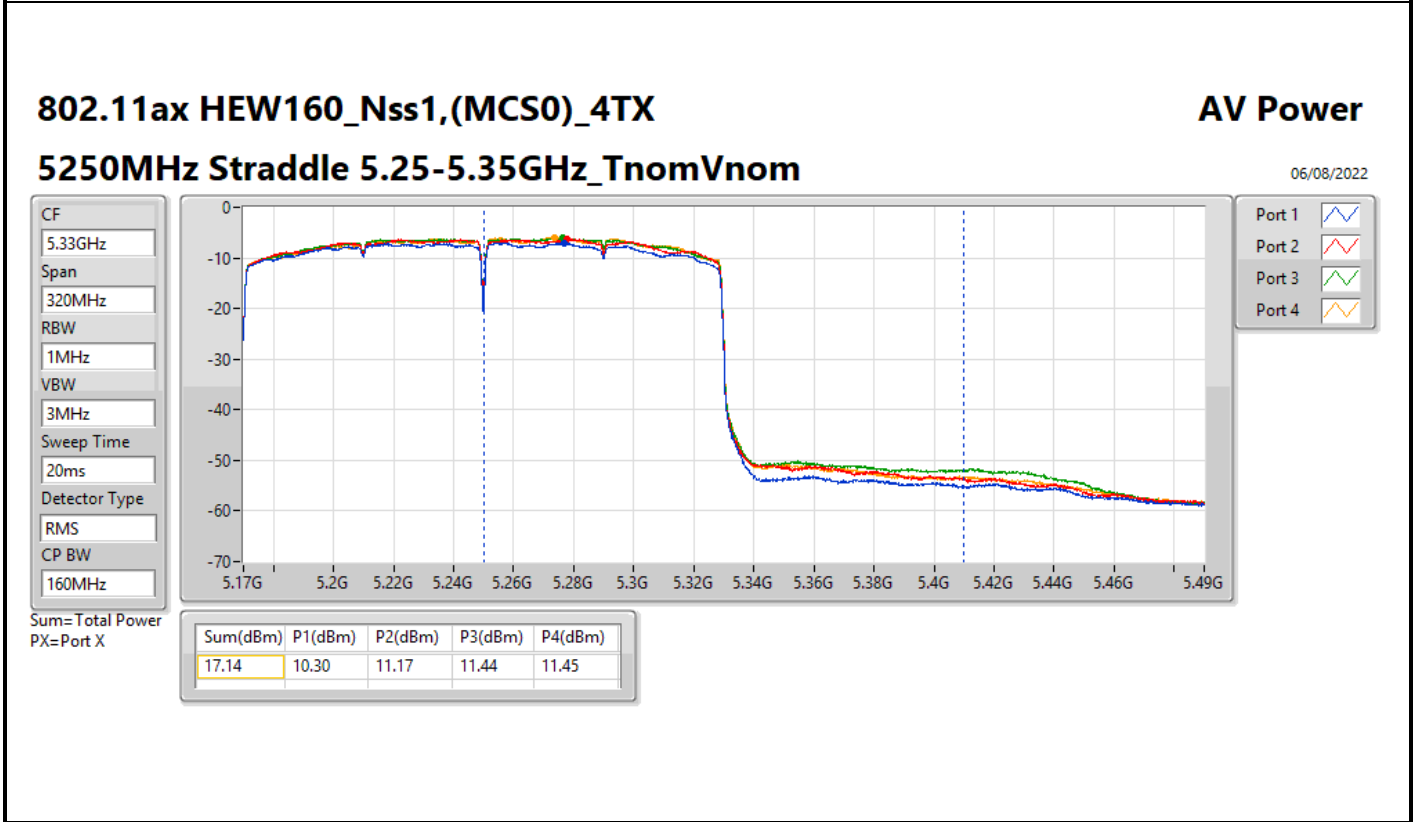

**Average Power_R3 + Antenna set 1 for UNII 2A + Antenna set 2
for UNII 2C_Beamforming mode**

Appendix B.6

Summary

Mode	Total Power (dBm)	Total Power (W)	EIRP / Elevation angle higher than 30° EIRP (dBm)	EIRP / Elevation angle higher than 30° EIRP (W)
5.15-5.25GHz	-	-	-	-
802.11ax HEW160-BF_Nss1,(MCS0)_4TX	12.84	0.01923	24.36/20.99	0.27290/0.12560
5.25-5.35GHz	-	-	-	-
802.11ax HEW20-BF_Nss1,(MCS0)_4TX	18.31	0.06776	29.83	0.96161
802.11ax HEW40-BF_Nss1,(MCS0)_4TX	18.25	0.06683	29.77	0.94842
802.11ax HEW80-BF_Nss1,(MCS0)_4TX	18.15	0.06531	29.67	0.92683
802.11ax HEW160-BF_Nss1,(MCS0)_4TX	12.83	0.01919	24.35	0.27227
5.47-5.725GHz	-	-	-	-
802.11ax HEW20-BF_Nss1,(MCS0)_4TX	17.91	0.06180	29.93	0.98401
802.11ax HEW40-BF_Nss1,(MCS0)_4TX	17.66	0.05834	29.68	0.92897
802.11ax HEW80-BF_Nss1,(MCS0)_4TX	17.59	0.05741	29.61	0.91411
802.11ax HEW160-BF_Nss1,(MCS0)_4TX	17.78	0.05998	29.80	0.95499
5.725-5.85GHz	-	-	-	-
802.11ax HEW20-BF_Nss1,(MCS0)_4TX	13.26	0.02118	25.28	0.33729
802.11ax HEW40-BF_Nss1,(MCS0)_4TX	7.05	0.00507	19.07	0.08072
802.11ax HEW80-BF_Nss1,(MCS0)_4TX	3.29	0.00213	15.31	0.03396