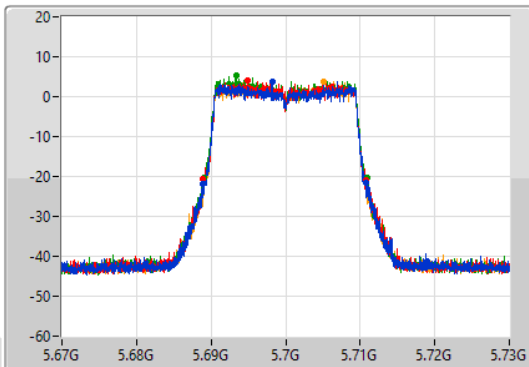

5.47-5.725GHz_802.11ax HEW20-BF_Nss1,(MCS0)_4TX

EBW

5700MHz

13/10/2022

CF: 5.7GHz
Span: 60MHz
RBW: 300kHz
VBW: 1MHz
Sweep Time: 100ms
Detector Type: Peak

CF: 5.7GHz
Span: 58.8MHz
RBW: 200kHz
VBW: 1MHz
Sweep Time: 100ms
Detector Type: Peak