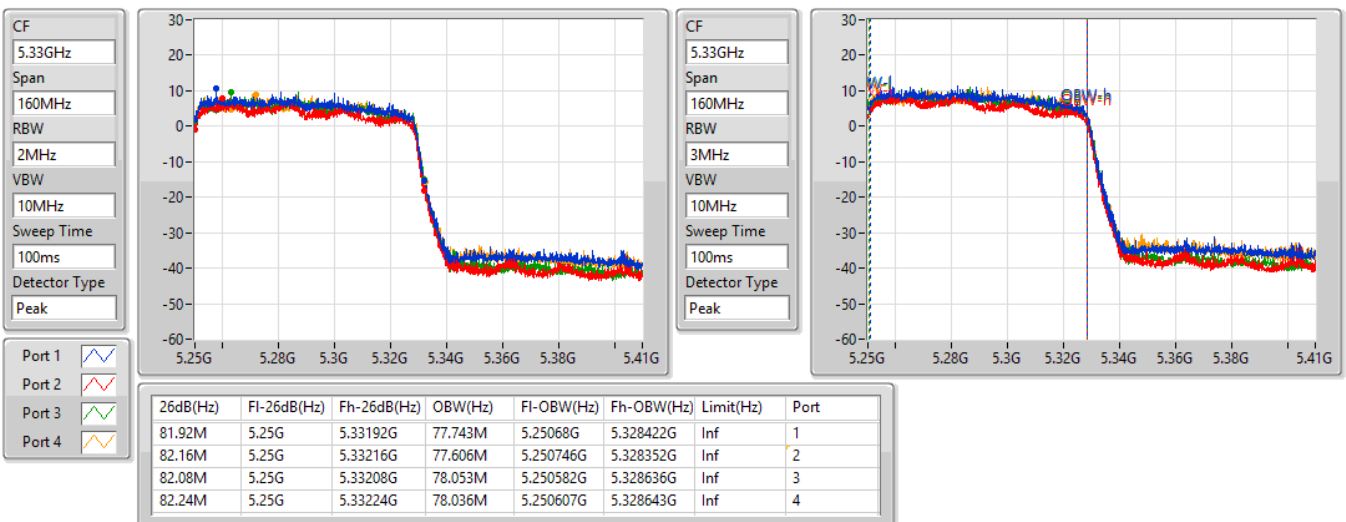

802.11ax HEW160_Nss1,(MCS0)_4TX

EBW

5250MHz Straddle 5.15-5.25GHz

20/09/2022

802.11ax HEW160_Nss1,(MCS0)_4TX

EBW

5250MHz Straddle 5.25-5.35GHz

20/09/2022