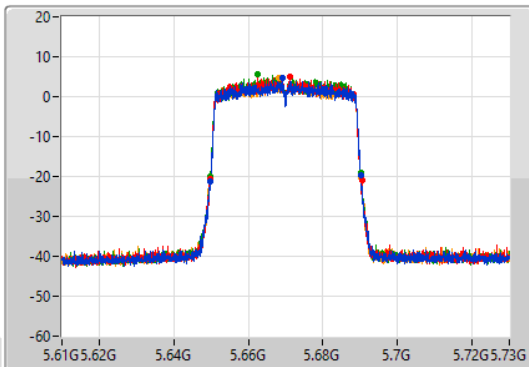

5.47-5.725GHz_802.11ax HEW40-BF_Nss1,(MCS0)_4TX

EBW

5670MHz

13/10/2022

CF: 5.67GHz
Span: 120MHz
RBW: 500kHz
VBW: 2MHz
Sweep Time: 100ms
Detector Type: Peak

CF: 5.67GHz
Span: 117.6MHz
RBW: 500kHz
VBW: 2MHz
Sweep Time: 100ms
Detector Type: Peak