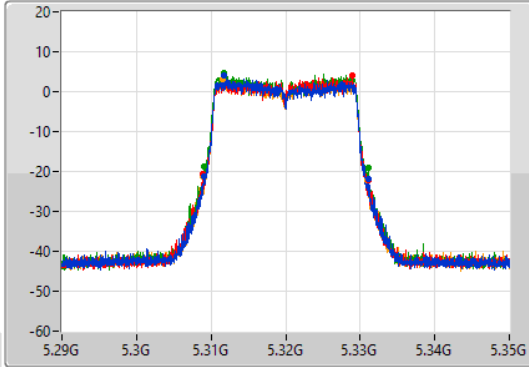

5.25-5.35GHz_802.11ax HEW20-BF_Nss1,(MCS0)_4TX

EBW

5320MHz

13/10/2022

CF: 5.32GHz
Span: 60MHz
RBW: 300kHz
VBW: 1MHz
Sweep Time: 100ms
Detector Type: Peak

CF: 5.32GHz
Span: 58.8MHz
RBW: 200kHz
VBW: 1MHz
Sweep Time: 100ms
Detector Type: Peak