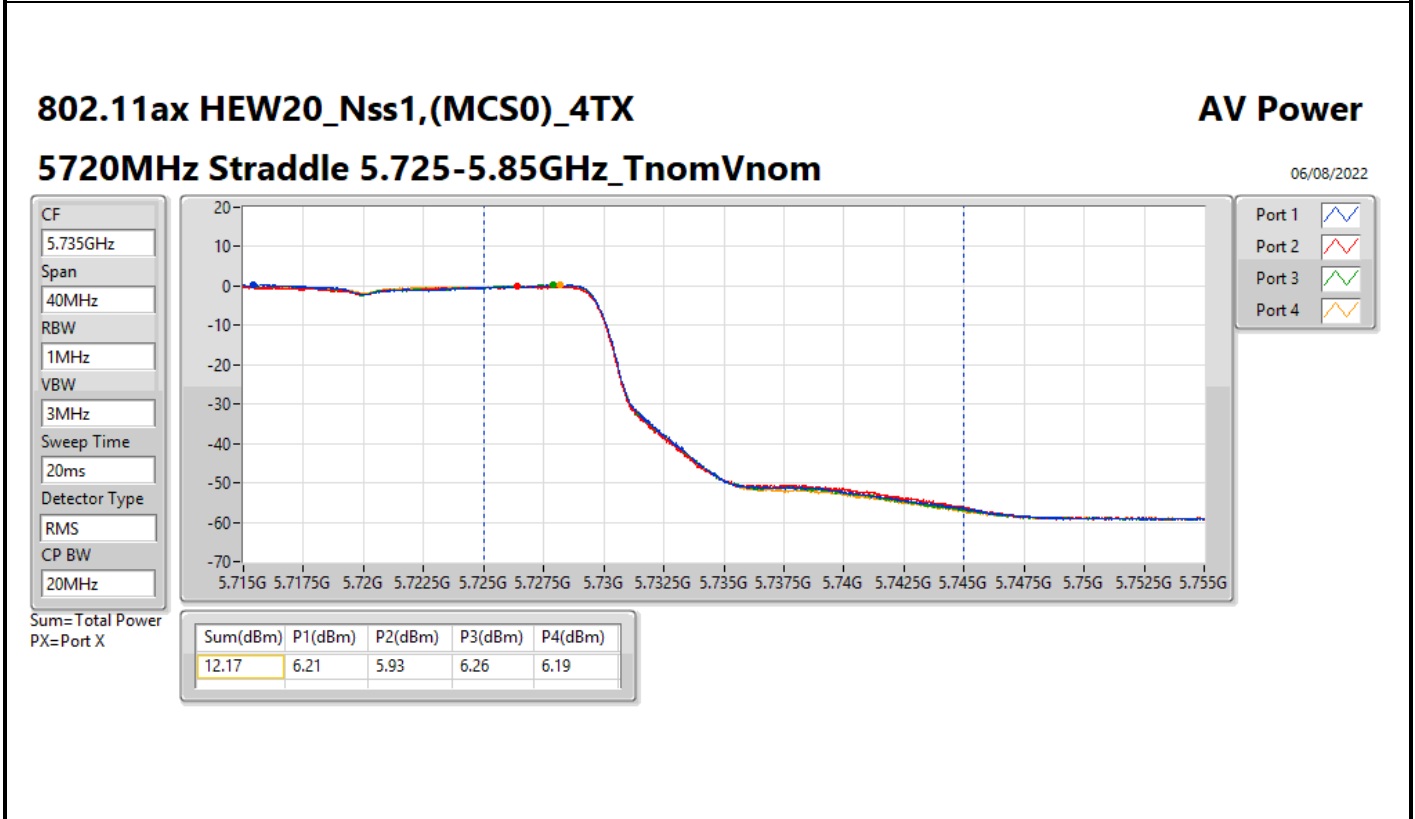

DG = Directional Gain; Port X = Port X output power

802.11ax HEW80_Nss1,(MCS0)_4TX

AV Power

5690MHz Straddle 5.47-5.725GHz_TnomVnom

06/08/2022

CF
5.65GHz

Span
300MHz

RBW
1MHz