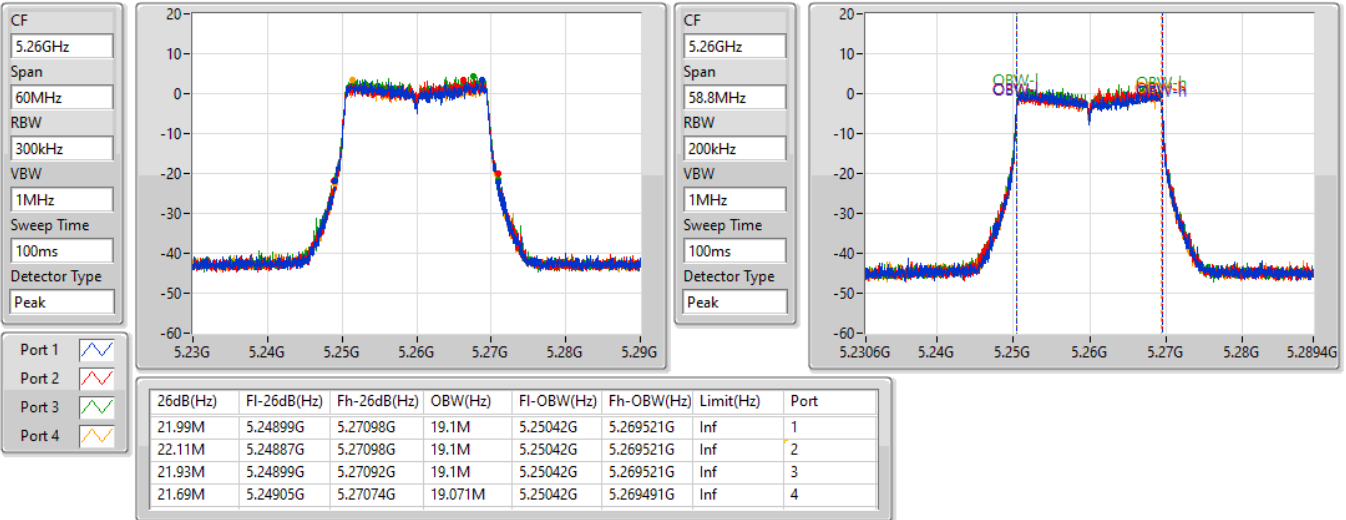

Port X-N dB = Port X 6dB down bandwidth for 5.725-5.85GHz band / 26dB down bandwidth for other band
 Port X-OBW = Port X 99% occupied bandwidth

5.25-5.35GHz_802.11ax HEW20-BF_Nss1,(MCS0)_4TX

EBW

5260MHz

13/10/2022