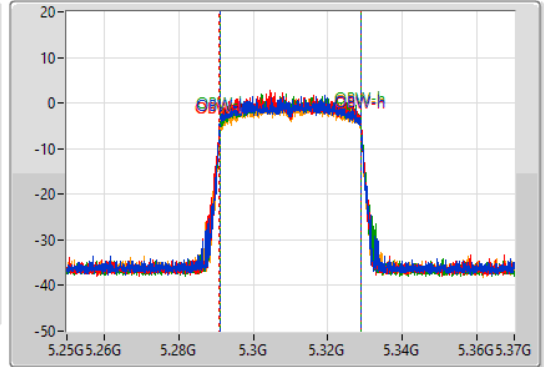

802.11ax HEW40-BF_Nss1,(MCS0)_4TX

EBW

5310MHz

15/09/2022

CF
5.31GHz
Span
120MHz
RBW
500kHz
VBW
2MHz
Sweep Time
100ms
Detector Type
Peak

CF
5.31GHz
Span
120MHz
RBW
1MHz
VBW
3MHz
Sweep Time
100ms
Detector Type
Peak