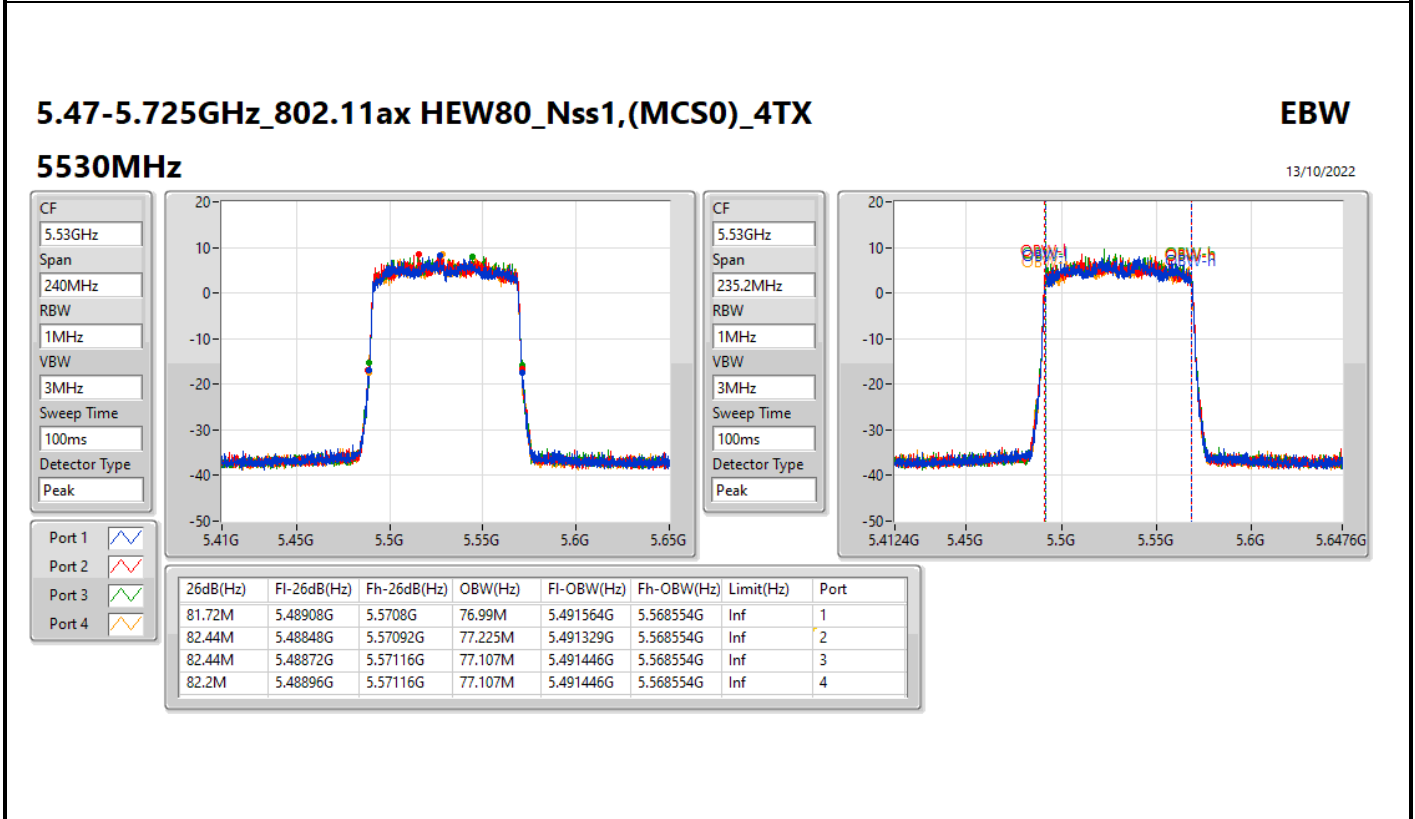

5.725-5.85GHz_802.11ax HEW40_Nss1,(MCS0)_4TX

EBW

5710MHz Straddle 5.725-5.85GHz

13/10/2022

CF
5.745GHz
Span
40MHz
RBW
50kHz
VBW
200kHz
Sweep Time
100ms
Detector Type
Peak

Port 1
Port 2
Port 3
Port 4

26dB(Hz)	Fl-26dB(Hz)	Fh-26dB(Hz)	Limit(Hz)	Port
4.86M	5.725G	5.72986G	Inf	1
4.86M	5.725G	5.72986G	Inf	2
4.66M	5.725G	5.72966G	Inf	3
4.64M	5.725G	5.72964G	Inf	4