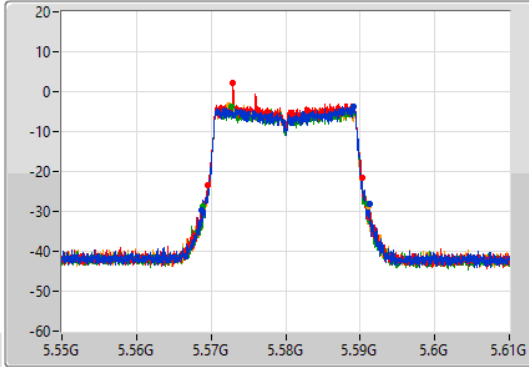

802.11ax HEW20-BF_Nss1,(MCS0)_4TX

EBW

5580MHz

15/09/2022

CF
5.58GHz
Span
60MHz
RBW
300kHz
VBW
1MHz
Sweep Time
100ms
Detector Type
Peak

CF
5.58GHz
Span
60MHz
RBW
300kHz
VBW
1MHz
Sweep Time
100ms
Detector Type
Peak