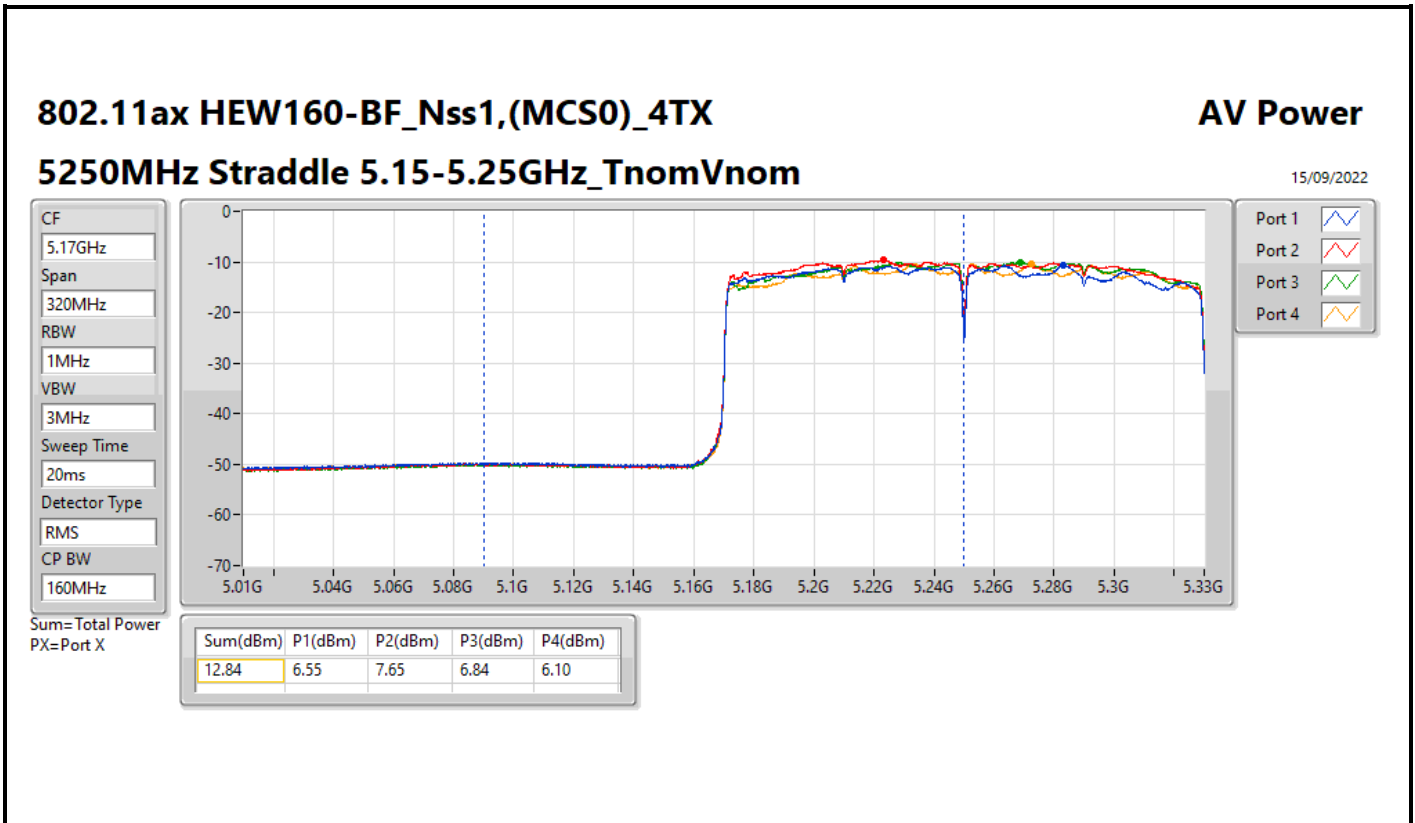

Summary

Mode	Total Power (dBm)	Total Power (W)	EIRP / Elevation angle higher than 30° EIRP (dBm)	EIRP / Elevation angle higher than 30° EIRP (W)
5.15-5.25GHz	-	-	-	-
802.11ax HEW160_Nss1,(MCS0)_4TX	17.25	0.05309	26.80/16.77	0.47863/0.04753
5.25-5.35GHz	-	-	-	-
802.11a_Nss1,(6Mbps)_4TX	16.73	0.04710	26.28	0.42462
802.11ax HEW20_Nss1,(MCS0)_4TX	16.59	0.04560	26.14	0.41115
802.11ax HEW40_Nss1,(MCS0)_4TX	20.05	0.10116	29.60	0.91201
802.11ax HEW80_Nss1,(MCS0)_4TX	20.14	0.10328	29.69	0.93111
802.11ax HEW160_Nss1,(MCS0)_4TX	16.95	0.04955	26.50	0.44668
5.47-5.725GHz	-	-	-	-
802.11a_Nss1,(6Mbps)_4TX	16.19	0.04159	25.59	0.36224
802.11ax HEW20_Nss1,(MCS0)_4TX	16.97	0.04977	26.37	0.43351
802.11ax HEW40_Nss1,(MCS0)_4TX	19.98	0.09954	29.38	0.86696
802.11ax HEW80_Nss1,(MCS0)_4TX	20.34	0.10814	29.74	0.94189
802.11ax HEW160_Nss1,(MCS0)_4TX	20.39	0.10940	29.79	0.95280
5.725-5.85GHz	-	-	-	-
802.11a_Nss1,(6Mbps)_4TX	10.51	0.01125	19.91	0.09795
802.11ax HEW20_Nss1,(MCS0)_4TX	11.23	0.01327	20.63	0.11561
802.11ax HEW40_Nss1,(MCS0)_4TX	9.74	0.00942	19.14	0.08204
802.11ax HEW80_Nss1,(MCS0)_4TX	6.33	0.00430	15.73	0.03741