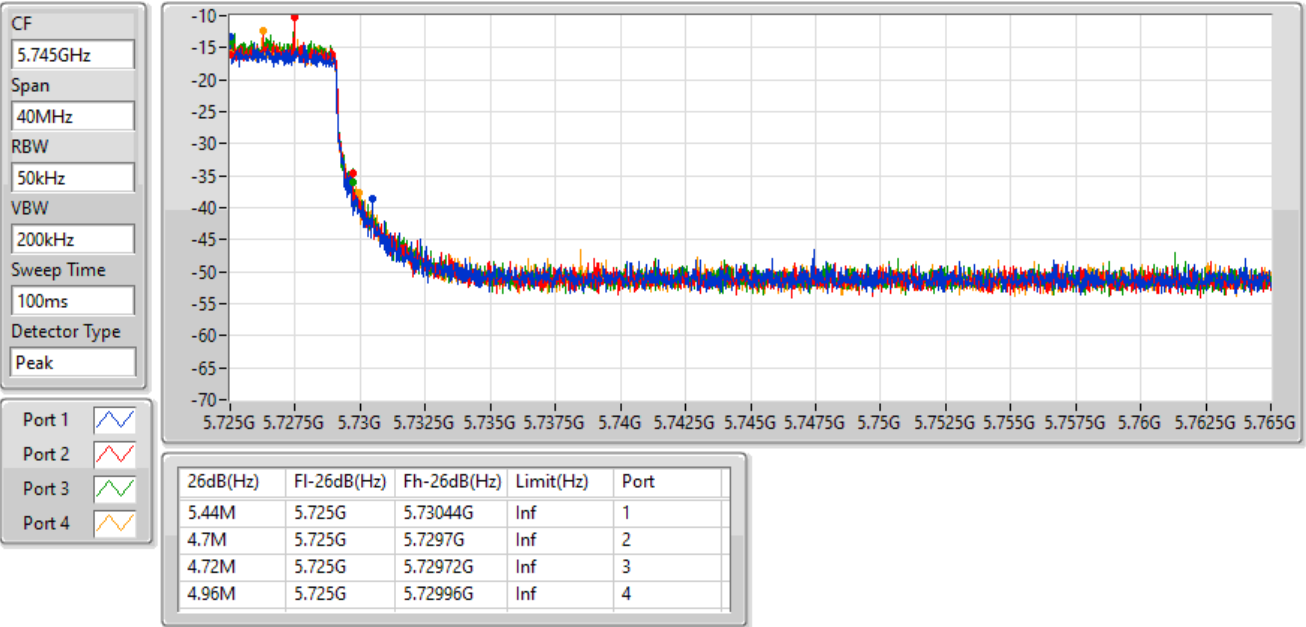

5.725-5.85GHz_802.11ax HEW80-BF_Nss1,(MCS0)_4TX

EBW

5690MHz Straddle 5.725-5.85GHz

14/10/2022