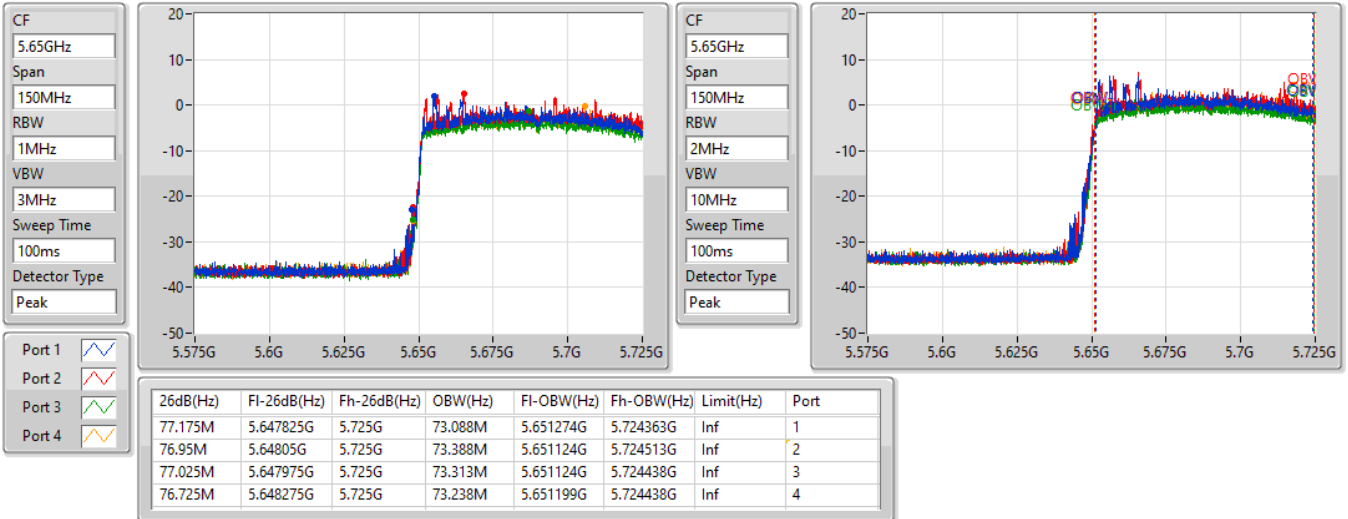

802.11ax HEW80-BF_Nss1,(MCS0)_4TX

EBW

5690MHz Straddle 5.47-5.725GHz

15/09/2022