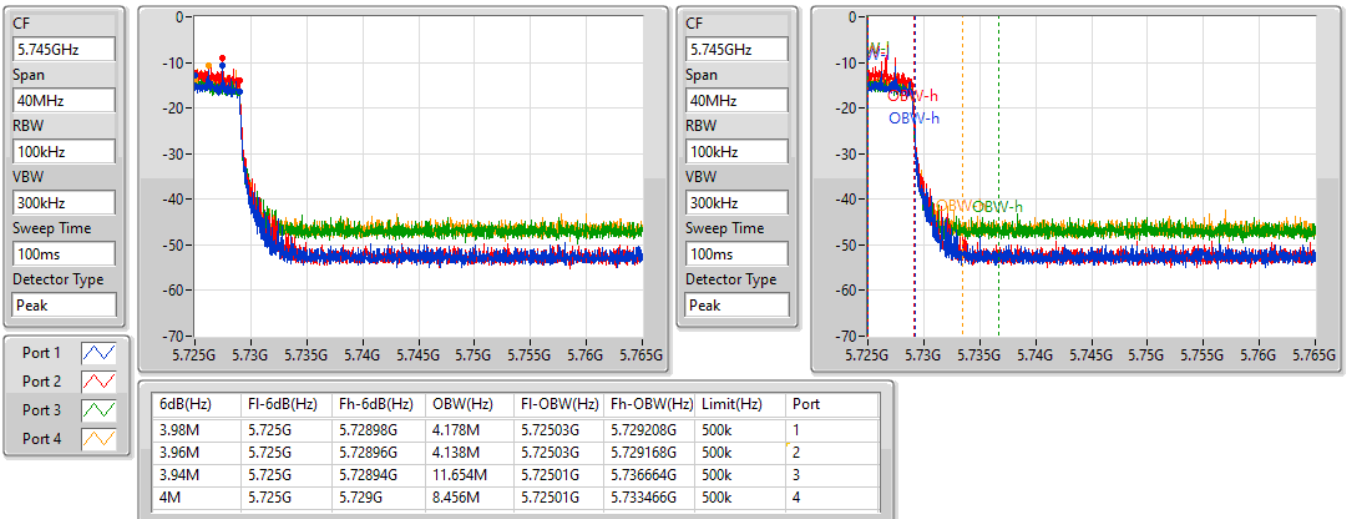

802.11ax HEW40-BF_Nss1,(MCS0)_4TX

EBW

5710MHz Straddle 5.47-5.725GHz

15/09/2022

802.11ax HEW40-BF_Nss1,(MCS0)_4TX

EBW

5710MHz Straddle 5.725-5.85GHz

15/09/2022