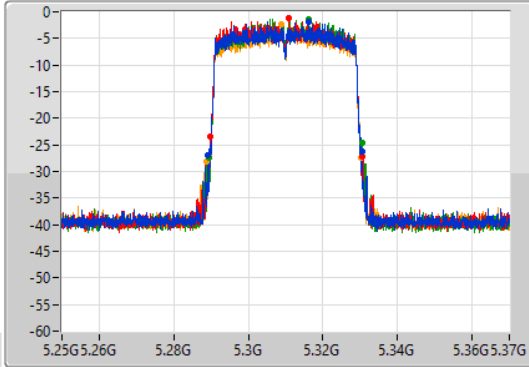

802.11ax HEW40-BF_Nss1,(MCS0)_4TX

EBW

5310MHz

15/09/2022

CF
5.31GHz
Span
120MHz
RBW
500kHz
VBW
2MHz
Sweep Time
100ms
Detector Type
Peak

CF
5.31GHz
Span
120MHz
RBW
1MHz
VBW
3MHz
Sweep Time
100ms
Detector Type
Peak