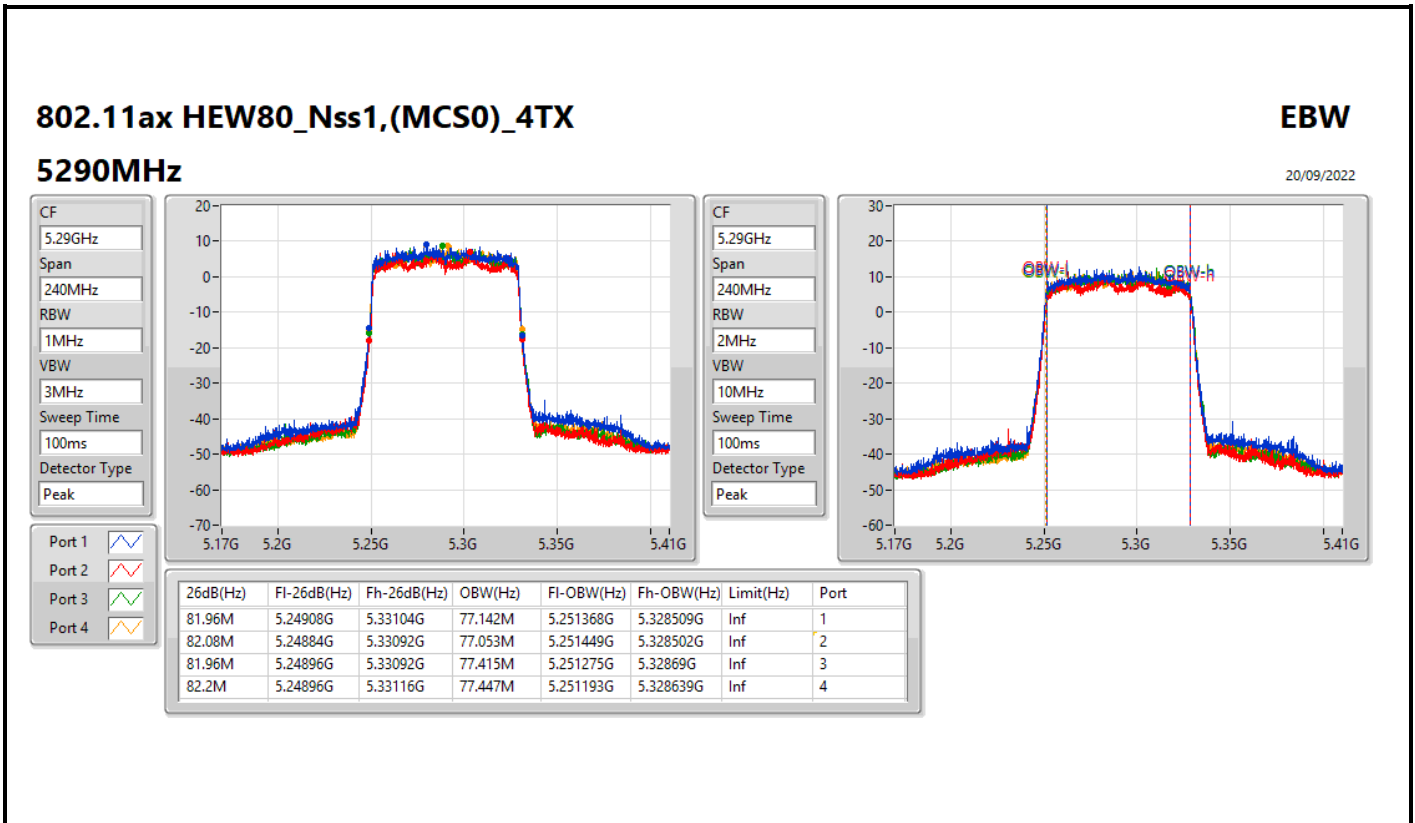

5.725-5.85GHz_802.11ax HEW40_Nss1,(MCS0)_4TX

EBW

5710MHz Straddle 5.725-5.85GHz

13/10/2022

CF
5.745GHz
Span
40MHz
RBW
50kHz
VBW
200kHz
Sweep Time
100ms
Detector Type
Peak

Port 1
Port 2
Port 3
Port 4

26dB(Hz)	Fl-26dB(Hz)	Fh-26dB(Hz)	Limit(Hz)	Port
4.86M	5.725G	5.72986G	Inf	1
4.86M	5.725G	5.72986G	Inf	2
4.66M	5.725G	5.72966G	Inf	3
4.64M	5.725G	5.72964G	Inf	4

802.11ax HEW160_Nss1,(MCS0)_4TX

EBW

5250MHz Straddle 5.15-5.25GHz

20/09/2022

802.11ax HEW160_Nss1,(MCS0)_4TX

EBW

5250MHz Straddle 5.25-5.35GHz

20/09/2022