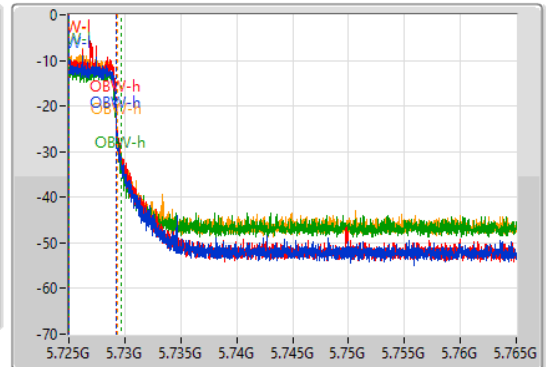

802.11ax HEW80-BF_Nss1,(MCS0)_4TX

EBW

5690MHz Straddle 5.725-5.85GHz

14/09/2022

CF: 5.745GHz
 Span: 40MHz
 RBW: 100kHz
 VBW: 300kHz
 Sweep Time: 100ms
 Detector Type: Peak

CF: 5.745GHz
 Span: 40MHz
 RBW: 100kHz
 VBW: 300kHz
 Sweep Time: 100ms
 Detector Type: Peak