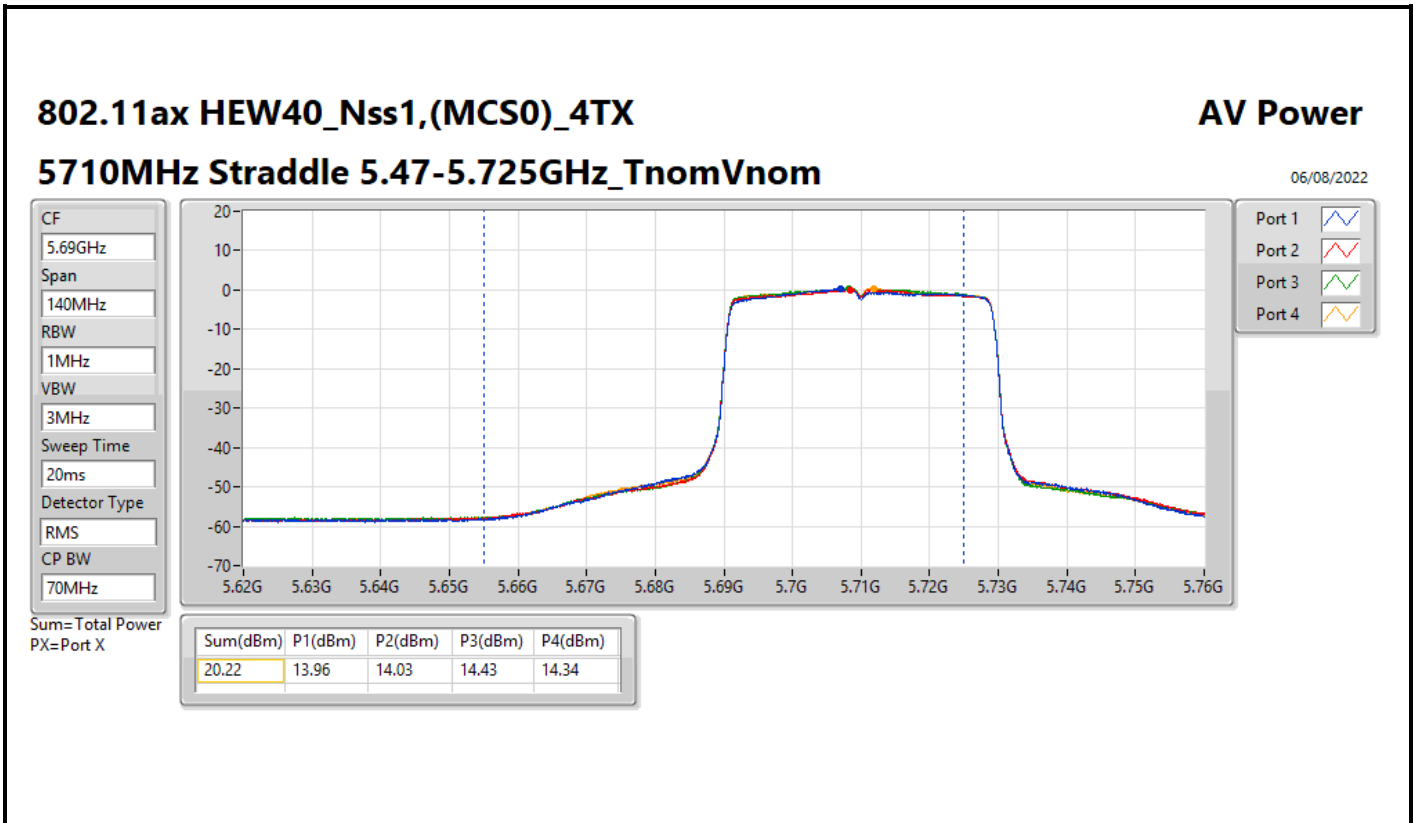

DG = Directional Gain; Port X = Port X output power

802.11ax HEW80_Nss1,(MCS0)_4TX

AV Power

5690MHz Straddle 5.47-5.725GHz_TnomVnom

06/08/2022

CF
5.65GHz

Span
300MHz

RBW
1MHz