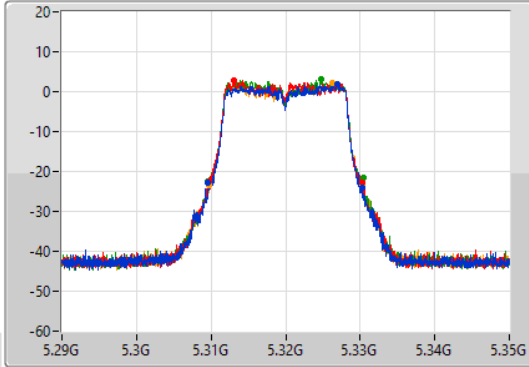

5.25-5.35GHz_802.11a_Nss1,(6Mbps)_4TX

EBW

5320MHz

13/10/2022

CF: 5.32GHz
Span: 60MHz
RBW: 300kHz
VBW: 1MHz
Sweep Time: 100ms
Detector Type: Peak

CF: 5.32GHz
Span: 51MHz
RBW: 200kHz
VBW: 1MHz
Sweep Time: 100ms
Detector Type: Peak