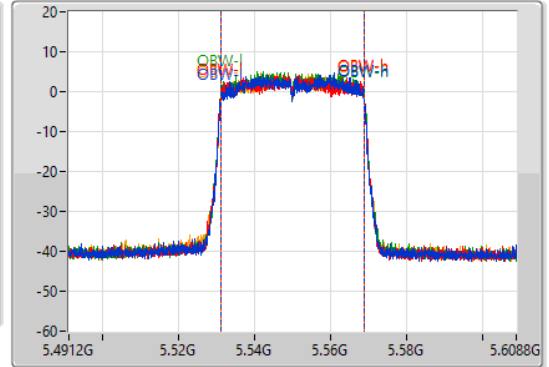

5.47-5.725GHz_802.11ax HEW40-BF_Nss1,(MCS0)_4TX

EBW

5550MHz

13/10/2022

CF: 5.55GHz
 Span: 120MHz
 RBW: 500kHz
 VBW: 2MHz
 Sweep Time: 100ms
 Detector Type: Peak

CF: 5.55GHz
 Span: 117.6MHz
 RBW: 500kHz
 VBW: 2MHz
 Sweep Time: 100ms
 Detector Type: Peak