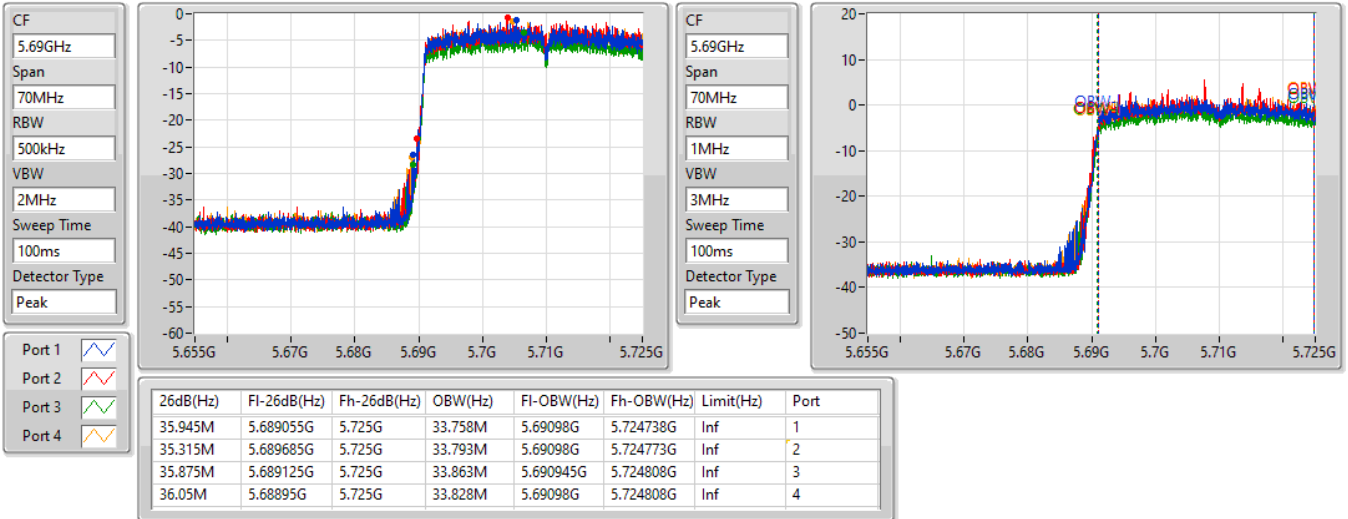

802.11ax HEW40-BF_Nss1,(MCS0)_4TX

EBW

5710MHz Straddle 5.47-5.725GHz

15/09/2022