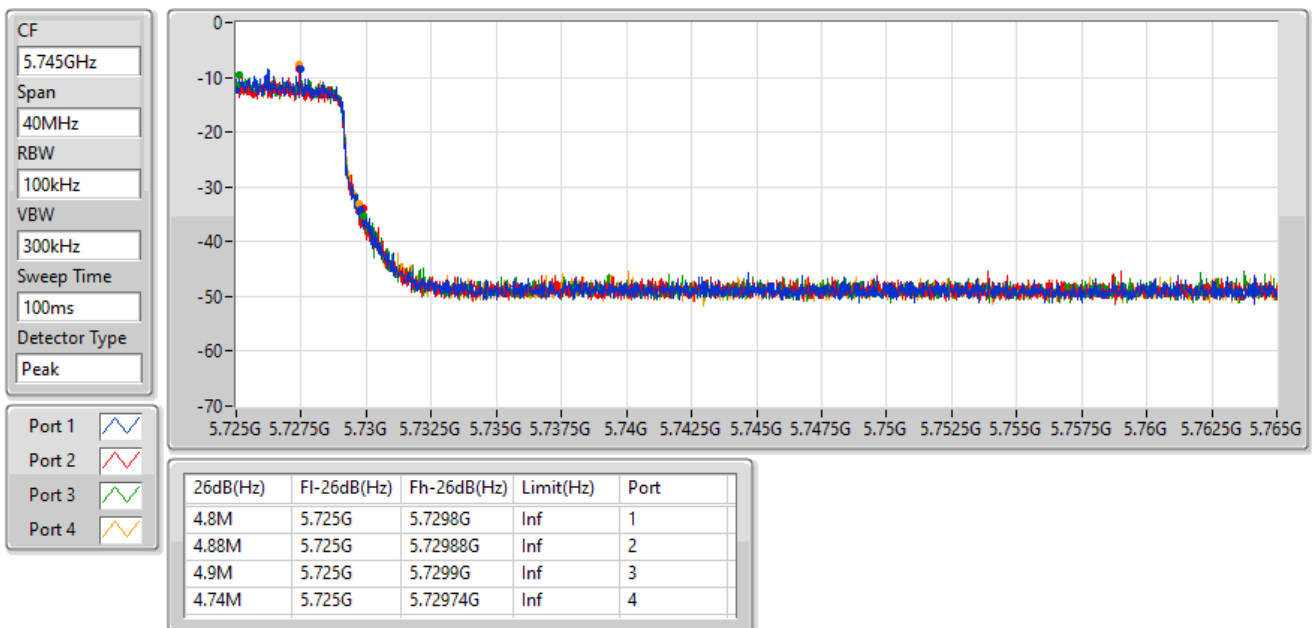

802.11ax HEW40_Nss1,(MCS0)_4TX

EBW

5710MHz Straddle 5.725-5.85GHz

12/09/2022

802.11ax HEW40_Nss1,(MCS0)_4TX

EBW

5710MHz Straddle 5.725-5.85GHz

12/09/2022