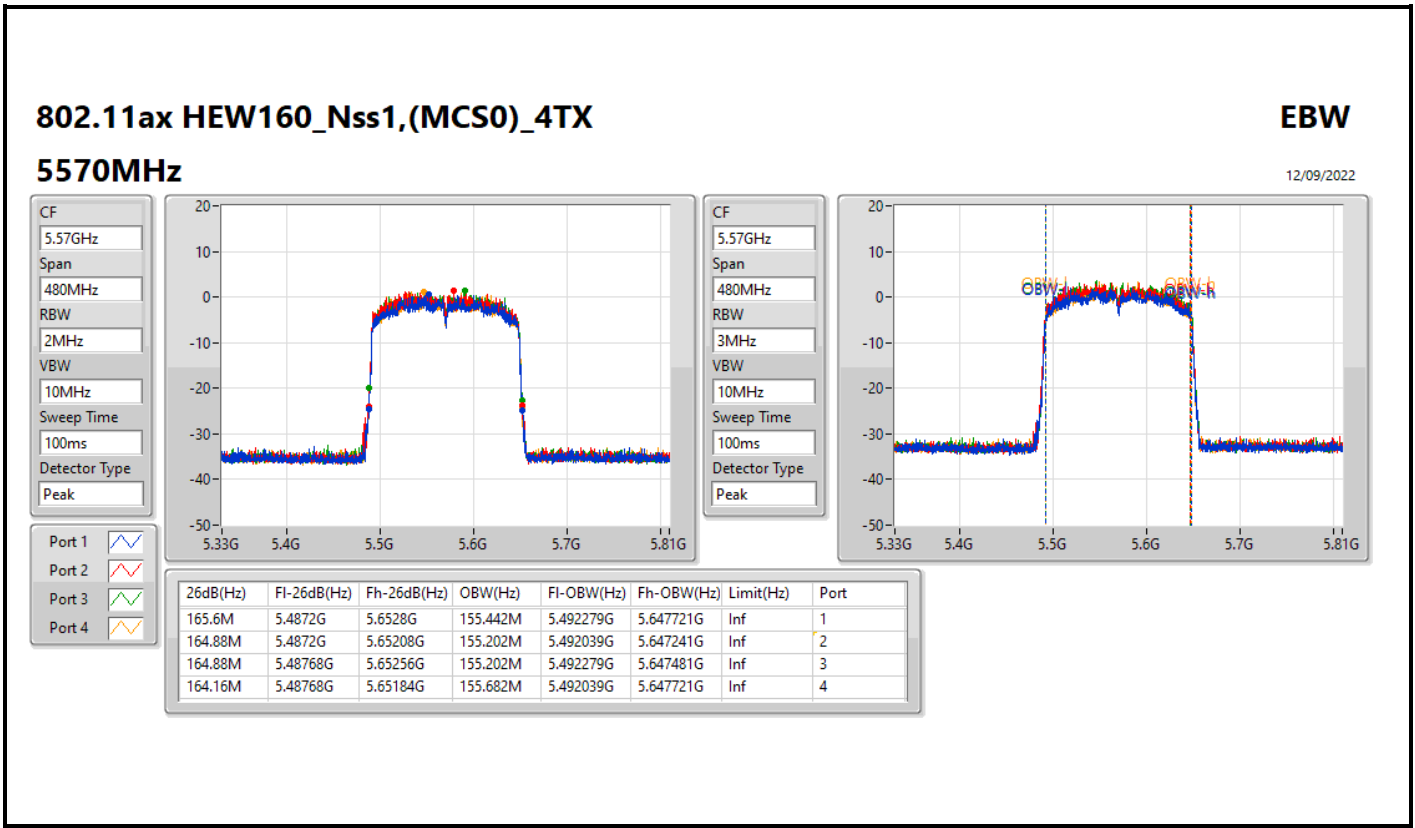

802.11ax HEW40_Nss1,(MCS0)_4TX

EBW

5710MHz Straddle 5.725-5.85GHz

12/09/2022

802.11ax HEW40_Nss1,(MCS0)_4TX

EBW

5710MHz Straddle 5.725-5.85GHz

12/09/2022