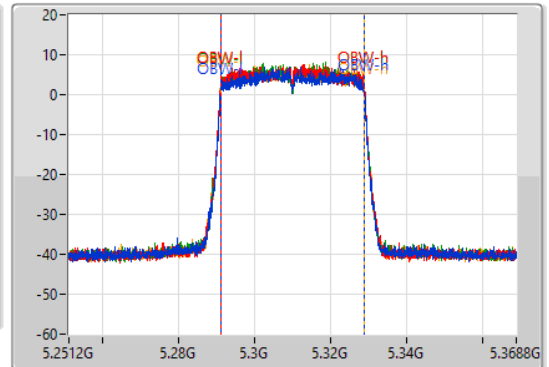

5.25-5.35GHz_802.11ax HEW40_Nss1,(MCS0)_4TX

EBW

5310MHz

13/10/2022

CF: 5.31GHz
 Span: 120MHz
 RBW: 500kHz
 VBW: 2MHz
 Sweep Time: 100ms
 Detector Type: Peak

CF: 5.31GHz
 Span: 117.6MHz
 RBW: 500kHz
 VBW: 2MHz
 Sweep Time: 100ms
 Detector Type: Peak