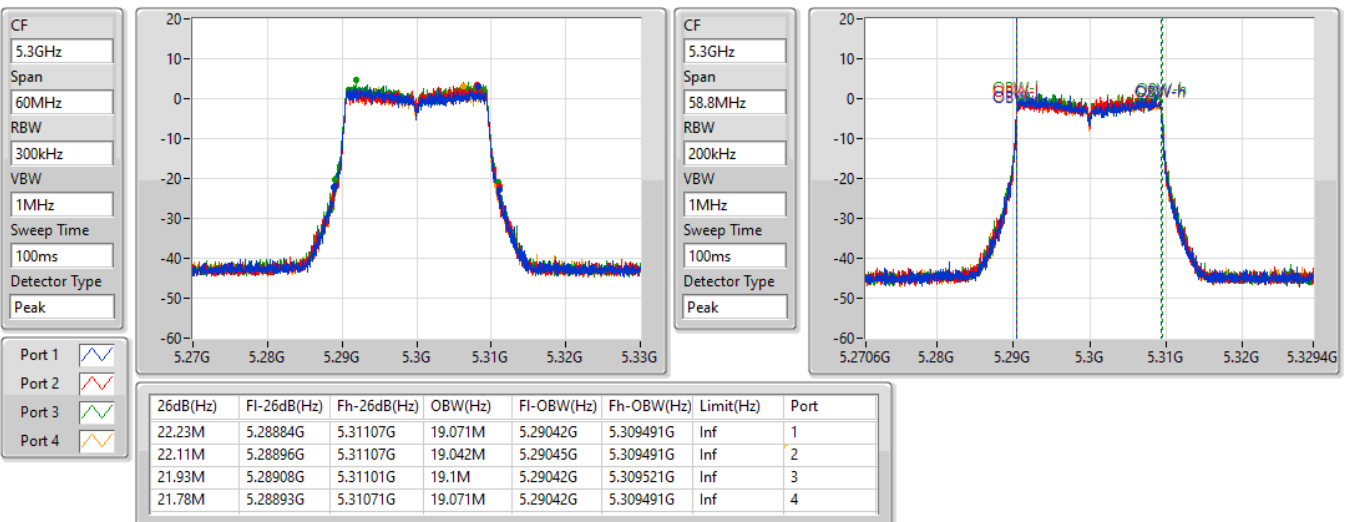

5.25-5.35GHz_802.11ax HEW20-BF_Nss1,(MCS0)_4TX

EBW

5300MHz

13/10/2022