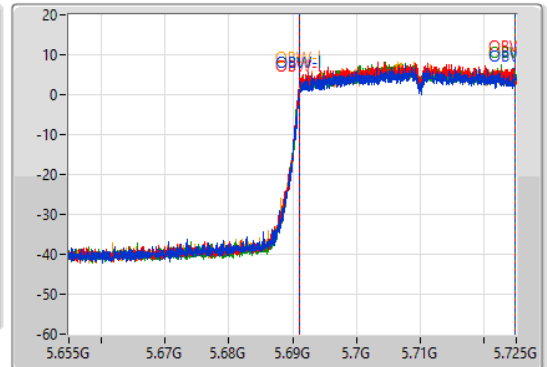

5.47-5.725GHz_802.11ax HEW40_Nss1,(MCS0)_4TX

EBW

5710MHz Straddle 5.47-5.725GHz

13/10/2022

CF
5.69GHz
Span
70MHz
RBW
500kHz
VBW
2MHz
Sweep Time
100ms
Detector Type
Peak

CF
5.69GHz
Span
70MHz
RBW
500kHz
VBW
2MHz
Sweep Time
100ms
Detector Type
Peak