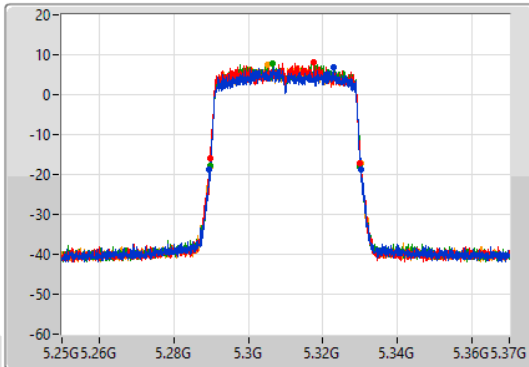

Port 1
 Port 2
 Port 3
 Port 4

26dB(Hz)	Fl-26dB(Hz)	Fh-26dB(Hz)	OBW(Hz)	Fl-OBW(Hz)	Fh-OBW(Hz)	Limit(Hz)	Port
40.32M	5.24984G	5.29016G	37.672M	5.251135G	5.288807G	Inf	1
40.38M	5.24972G	5.2901G	37.731M	5.251135G	5.288865G	Inf	2
40.5M	5.24978G	5.29028G	37.672M	5.251135G	5.288807G	Inf	3
40.62M	5.24972G	5.29034G	37.672M	5.251076G	5.288748G	Inf	4

5.25-5.35GHz_802.11ax HEW40_Nss1,(MCS0)_4TX

EBW

5310MHz

13/10/2022

CF: 5.31GHz
 Span: 120MHz
 RBW: 500kHz
 VBW: 2MHz
 Sweep Time: 100ms
 Detector Type: Peak

CF: 5.31GHz
 Span: 117.6MHz
 RBW: 500kHz
 VBW: 2MHz
 Sweep Time: 100ms
 Detector Type: Peak