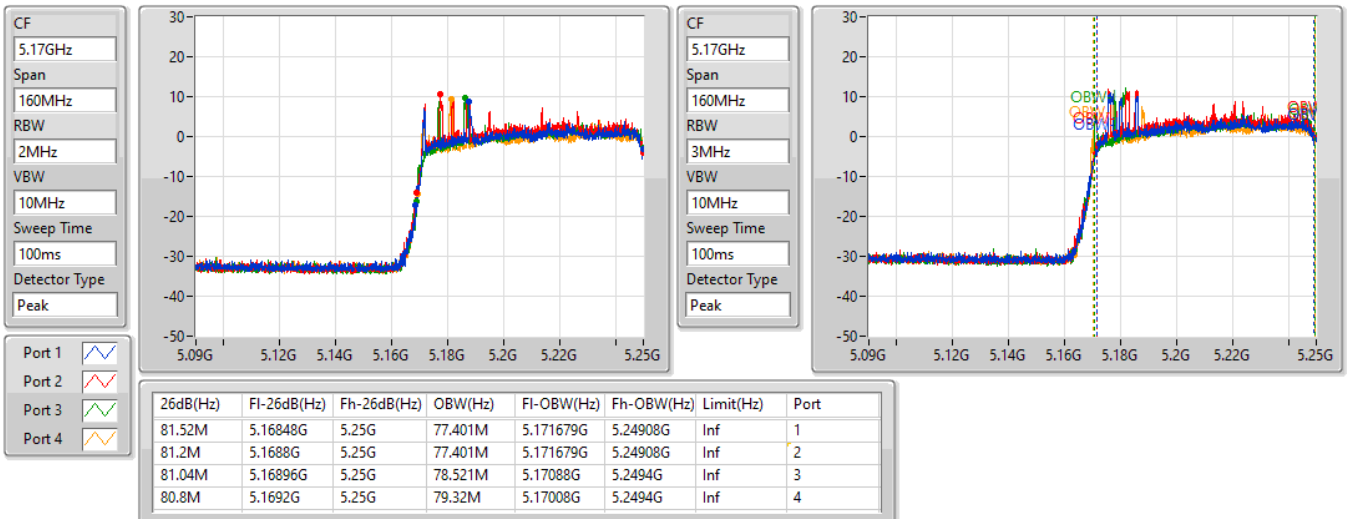

802.11ax HEW80-BF_Nss1,(MCS0)_4TX

EBW

5690MHz Straddle 5.725-5.85GHz

14/09/2022

802.11ax HEW160-BF_Nss1,(MCS0)_4TX

EBW

5250MHz Straddle 5.15-5.25GHz

15/09/2022

Summary

Mode	Max-N dB (Hz)	Max-OBW (Hz)	ITU-Code	Min-N dB (Hz)	Min-OBW (Hz)
5.15-5.25GHz	-	-	-	-	-
802.11ax HEW160_Nss1,(MCS0)_4TX	82.4M	78.138M	78M1D1D	82.16M	77.8M
5.25-5.35GHz	-	-	-	-	-
802.11a_Nss1,(6Mbps)_4TX	20.79M	16.592M	16M6D1D	20.16M	16.49M
802.11ax HEW20_Nss1,(MCS0)_4TX	22.26M	19.159M	19M2D1D	21.75M	19.042M
802.11ax HEW40_Nss1,(MCS0)_4TX	40.62M	37.731M	37M7D1D	40.2M	37.613M
802.11ax HEW80_Nss1,(MCS0)_4TX	82.2M	77.447M	77M4D1D	81.96M	77.053M
802.11ax HEW160_Nss1,(MCS0)_4TX	82.24M	78.053M	78M1D1D	81.92M	77.606M
5.47-5.725GHz	-	-	-	-	-
802.11a_Nss1,(6Mbps)_4TX	20.88M	16.567M	16M6D1D	15.27M	13.298M
802.11ax HEW20_Nss1,(MCS0)_4TX	22.11M	19.1M	19M1D1D	16.02M	14.543M
802.11ax HEW40_Nss1,(MCS0)_4TX	40.56M	37.79M	37M8D1D	35.105M	33.688M
802.11ax HEW80_Nss1,(MCS0)_4TX	82.44M	77.514M	77M5D1D	76.05M	73.099M
802.11ax HEW160_Nss1,(MCS0)_4TX	165.12M	155.276M	155MD1D	164.64M	154.894M
5.725-5.85GHz	-	-	-	-	-
802.11a_Nss1,(6Mbps)_4TX	3.14M	3.498M	3M50D1D	3.14M	3.458M
802.11ax HEW20_Nss1,(MCS0)_4TX	4.46M	4.558M	4M56D1D	4.42M	4.538M
802.11ax HEW40_Nss1,(MCS0)_4TX	4.04M	4.078M	4M08D1D	3.96M	4.058M
802.11ax HEW80_Nss1,(MCS0)_4TX	4.1M	4.208M	4M21D1D	3.94M	4.183M