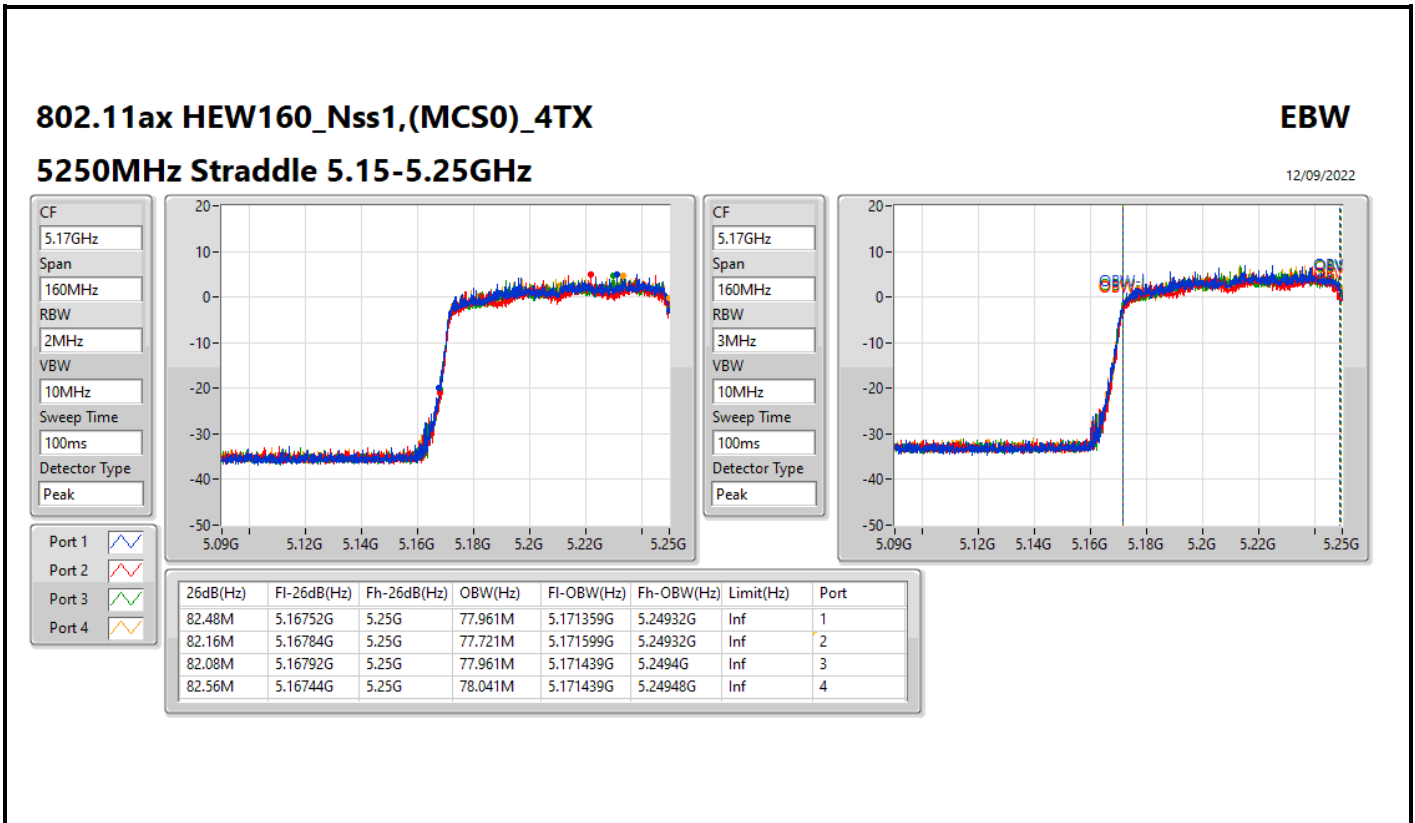

802.11ax HEW40_Nss1,(MCS0)_4TX

EBW

5710MHz Straddle 5.725-5.85GHz

12/09/2022

802.11ax HEW40_Nss1,(MCS0)_4TX

EBW

5710MHz Straddle 5.725-5.85GHz

12/09/2022