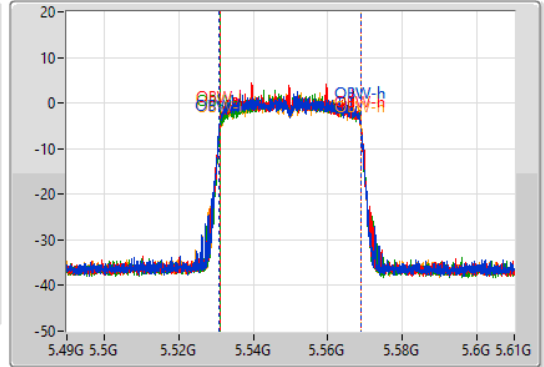

802.11ax HEW40-BF_Nss1,(MCS0)_4TX

EBW

5550MHz

15/09/2022

CF: 5.55GHz
 Span: 120MHz
 RBW: 500kHz
 VBW: 2MHz
 Sweep Time: 100ms
 Detector Type: Peak

CF: 5.55GHz
 Span: 120MHz
 RBW: 1MHz
 VBW: 3MHz
 Sweep Time: 100ms
 Detector Type: Peak