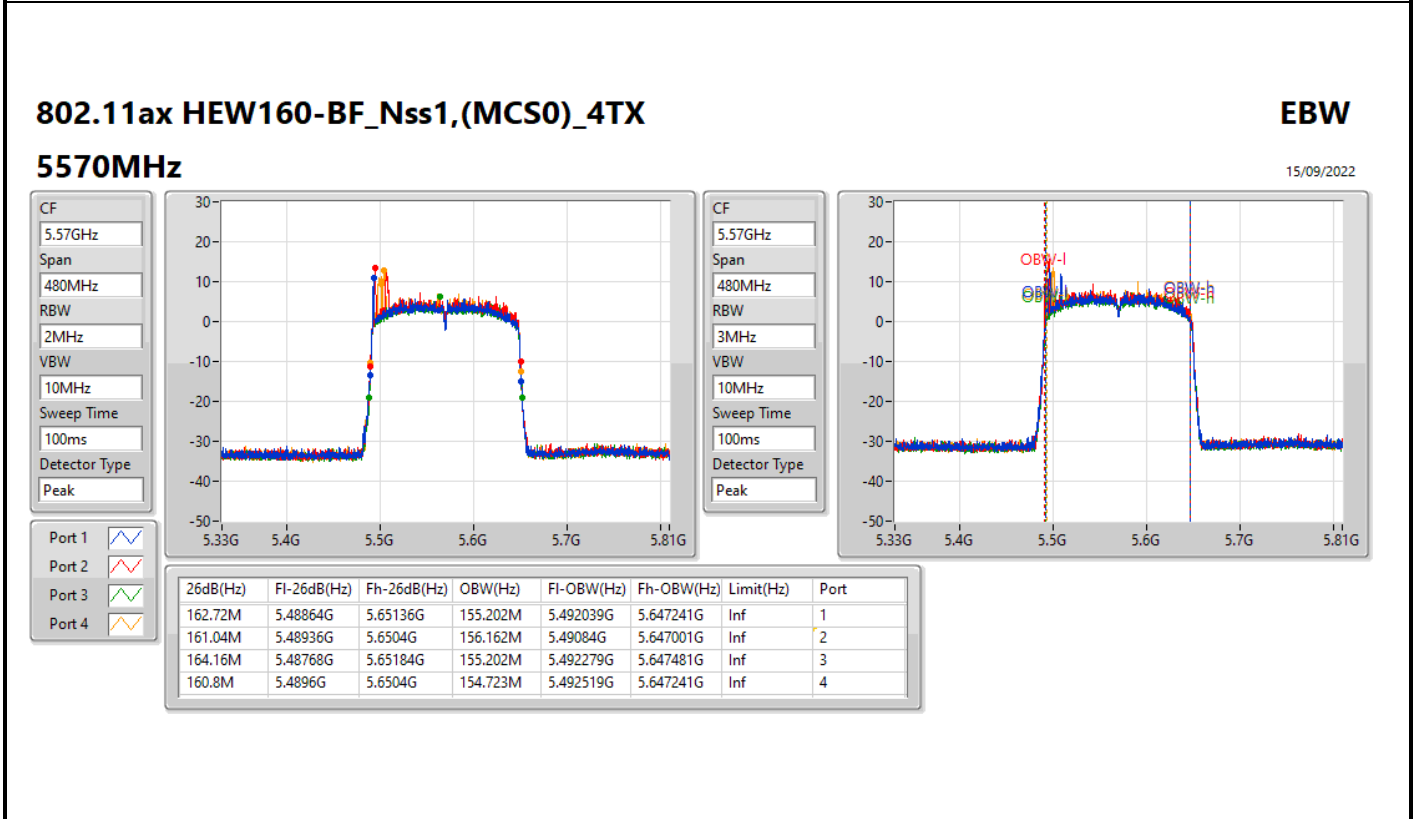

802.11ax HEW80-BF_Nss1,(MCS0)_4TX

EBW

5690MHz Straddle 5.725-5.85GHz

14/09/2022

802.11ax HEW160-BF_Nss1,(MCS0)_4TX

EBW

5250MHz Straddle 5.15-5.25GHz

15/09/2022

Summary

Mode	Max-N dB (Hz)	Max-OBW (Hz)	ITU-Code	Min-N dB (Hz)	Min-OBW (Hz)
5.15-5.25GHz	-	-	-	-	-
802.11ax HEW160_Nss1,(MCS0)_4TX	82.4M	78.138M	78M1D1D	82.16M	77.8M
5.25-5.35GHz	-	-	-	-	-
802.11a_Nss1,(6Mbps)_4TX	20.79M	16.592M	16M6D1D	20.16M	16.49M
802.11ax HEW20_Nss1,(MCS0)_4TX	22.26M	19.159M	19M2D1D	21.75M	19.042M
802.11ax HEW40_Nss1,(MCS0)_4TX	40.62M	37.731M	37M7D1D	40.2M	37.613M
802.11ax HEW80_Nss1,(MCS0)_4TX	82.2M	77.447M	77M4D1D	81.96M	77.053M
802.11ax HEW160_Nss1,(MCS0)_4TX	82.24M	78.053M	78M1D1D	81.92M	77.606M
5.47-5.725GHz	-	-	-	-	-
802.11a_Nss1,(6Mbps)_4TX	20.88M	16.567M	16M6D1D	15.27M	13.298M
802.11ax HEW20_Nss1,(MCS0)_4TX	22.11M	19.1M	19M1D1D	16.02M	14.543M
802.11ax HEW40_Nss1,(MCS0)_4TX	40.56M	37.79M	37M8D1D	35.105M	33.688M
802.11ax HEW80_Nss1,(MCS0)_4TX	82.44M	77.514M	77M5D1D	76.05M	73.099M
802.11ax HEW160_Nss1,(MCS0)_4TX	165.12M	155.276M	155MD1D	164.64M	154.894M
5.725-5.85GHz	-	-	-	-	-
802.11a_Nss1,(6Mbps)_4TX	3.14M	3.498M	3M50D1D	3.14M	3.458M
802.11ax HEW20_Nss1,(MCS0)_4TX	4.46M	4.558M	4M56D1D	4.42M	4.538M
802.11ax HEW40_Nss1,(MCS0)_4TX	4.04M	4.078M	4M08D1D	3.96M	4.058M
802.11ax HEW80_Nss1,(MCS0)_4TX	4.1M	4.208M	4M21D1D	3.94M	4.183M