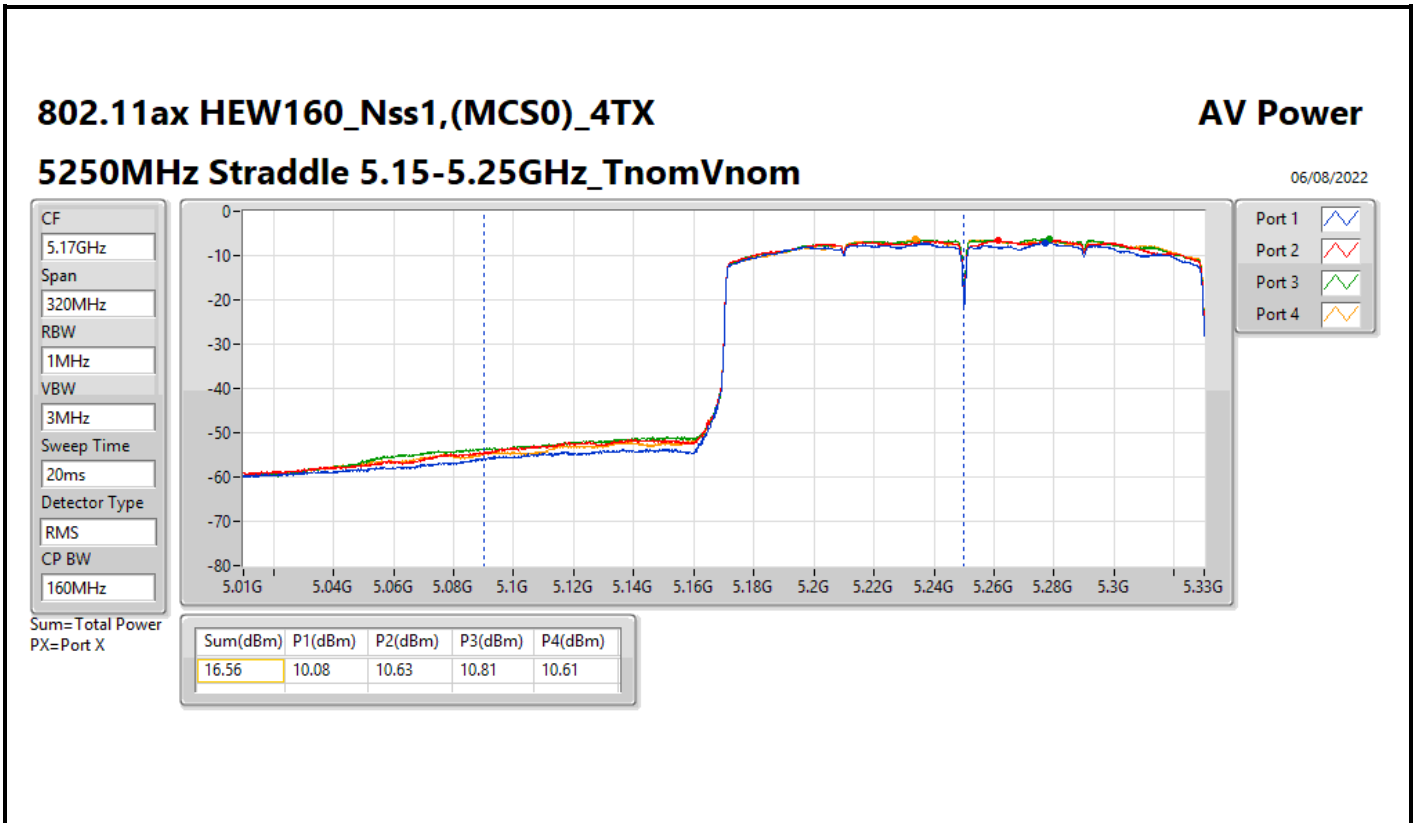

**Average Power_R3 + Antenna set 1 for UNII 2A + Antenna set 2
for UNII 2C_Beamforming mode**

Appendix B.6

Summary

Mode	Total Power (dBm)	Total Power (W)	EIRP / Elevation angle higher than 30° EIRP (dBm)	EIRP / Elevation angle higher than 30° EIRP (W)
5.15-5.25GHz	-	-	-	-
802.11ax HEW160-BF_Nss1,(MCS0)_4TX	12.84	0.01923	24.36/20.99	0.27290/0.12560
5.25-5.35GHz	-	-	-	-
802.11ax HEW20-BF_Nss1,(MCS0)_4TX	18.31	0.06776	29.83	0.96161
802.11ax HEW40-BF_Nss1,(MCS0)_4TX	18.25	0.06683	29.77	0.94842
802.11ax HEW80-BF_Nss1,(MCS0)_4TX	18.15	0.06531	29.67	0.92683
802.11ax HEW160-BF_Nss1,(MCS0)_4TX	12.83	0.01919	24.35	0.27227
5.47-5.725GHz	-	-	-	-
802.11ax HEW20-BF_Nss1,(MCS0)_4TX	17.91	0.06180	29.93	0.98401
802.11ax HEW40-BF_Nss1,(MCS0)_4TX	17.66	0.05834	29.68	0.92897
802.11ax HEW80-BF_Nss1,(MCS0)_4TX	17.59	0.05741	29.61	0.91411
802.11ax HEW160-BF_Nss1,(MCS0)_4TX	17.78	0.05998	29.80	0.95499
5.725-5.85GHz	-	-	-	-
802.11ax HEW20-BF_Nss1,(MCS0)_4TX	13.26	0.02118	25.28	0.33729
802.11ax HEW40-BF_Nss1,(MCS0)_4TX	7.05	0.00507	19.07	0.08072
802.11ax HEW80-BF_Nss1,(MCS0)_4TX	3.29	0.00213	15.31	0.03396