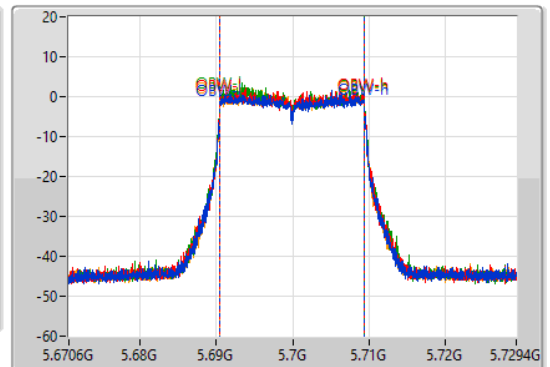

5.47-5.725GHz_802.11ax HEW20-BF_Nss1,(MCS0)_4TX

EBW

5700MHz

13/10/2022

CF: 5.7GHz
 Span: 60MHz
 RBW: 300kHz
 VBW: 1MHz
 Sweep Time: 100ms
 Detector Type: Peak

CF: 5.7GHz
 Span: 58.8MHz
 RBW: 200kHz
 VBW: 1MHz
 Sweep Time: 100ms
 Detector Type: Peak