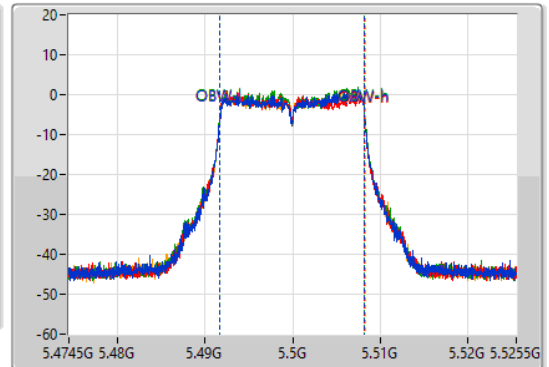

5.47-5.725GHz_802.11a_Nss1,(6Mbps)_4TX

EBW

5500MHz

13/10/2022

CF: 5.5GHz
 Span: 60MHz
 RBW: 300kHz
 VBW: 1MHz
 Sweep Time: 100ms
 Detector Type: Peak

CF: 5.5GHz
 Span: 51MHz
 RBW: 200kHz
 VBW: 1MHz
 Sweep Time: 100ms
 Detector Type: Peak