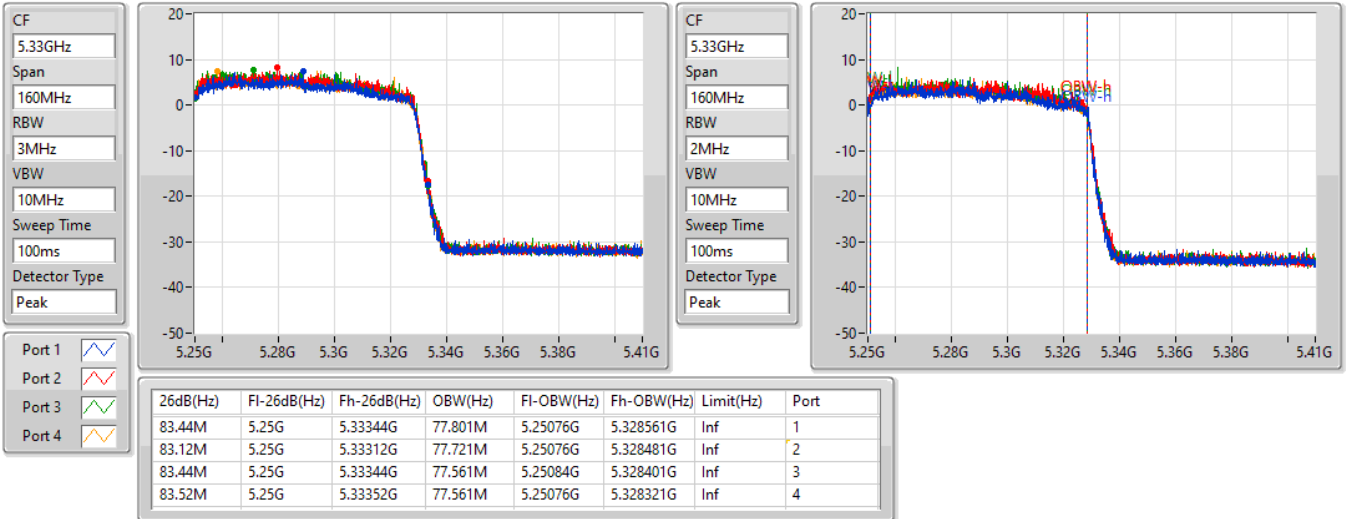

5.25-5.35GHz_802.11ax HEW160-BF_Nss1,(MCS0)_4TX

EBW

5250MHz Straddle 5.25-5.35GHz

14/10/2022