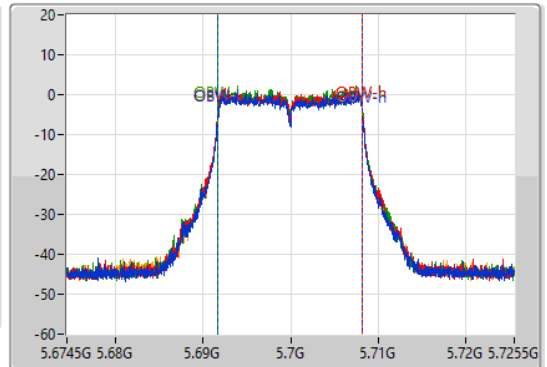

5.47-5.725GHz_802.11a_Nss1,(6Mbps)_4TX

EBW

5700MHz

13/10/2022

CF: 5.7GHz
 Span: 60MHz
 RBW: 300kHz
 VBW: 1MHz
 Sweep Time: 100ms
 Detector Type: Peak

CF: 5.7GHz
 Span: 51MHz
 RBW: 200kHz
 VBW: 1MHz
 Sweep Time: 100ms
 Detector Type: Peak