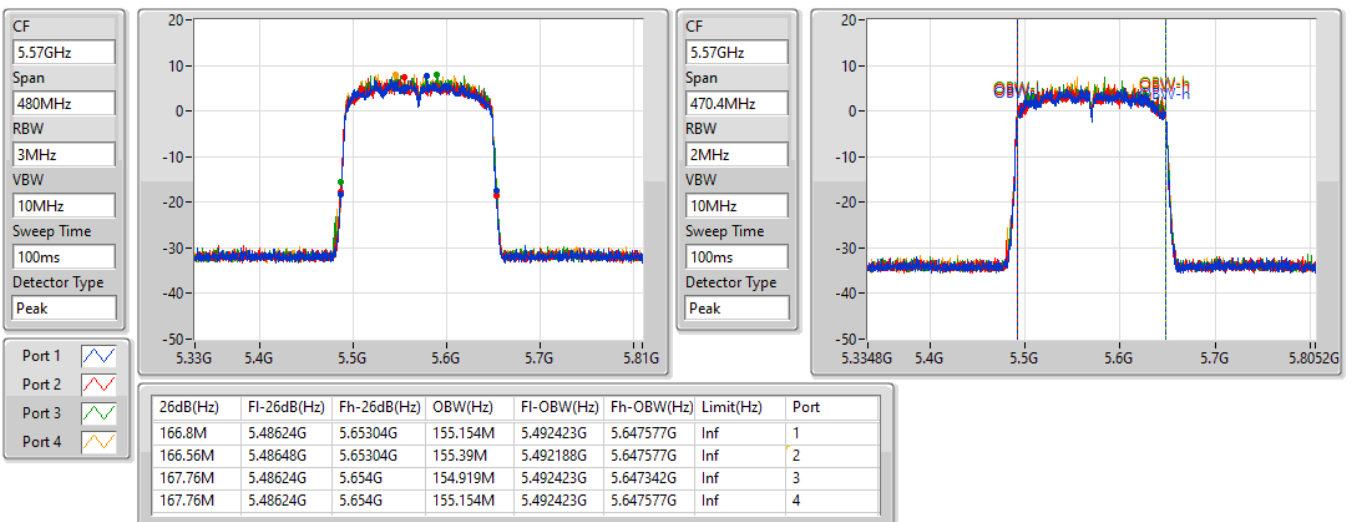

5.25-5.35GHz_802.11ax HEW160-BF_Nss1,(MCS0)_4TX

EBW

5250MHz Straddle 5.25-5.35GHz

14/10/2022

5.47-5.725GHz_802.11ax HEW160-BF_Nss1,(MCS0)_4TX

EBW

5570MHz

13/10/2022