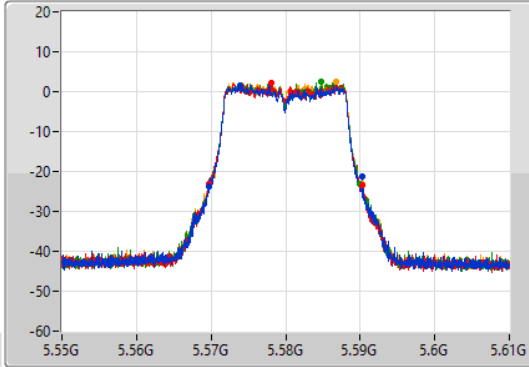

5.47-5.725GHz_802.11a_Nss1,(6Mbps)_4TX

EBW

5500MHz

13/10/2022

CF: 5.5GHz
 Span: 60MHz
 RBW: 300kHz
 VBW: 1MHz
 Sweep Time: 100ms
 Detector Type: Peak

CF: 5.5GHz
 Span: 51MHz
 RBW: 200kHz
 VBW: 1MHz
 Sweep Time: 100ms
 Detector Type: Peak

Port 1: [Waveform icon]
 Port 2: [Waveform icon]
 Port 3: [Waveform icon]
 Port 4: [Waveform icon]

26dB(Hz)	Fl-26dB(Hz)	Fh-26dB(Hz)	OBW(Hz)	Fl-OBW(Hz)	Fh-OBW(Hz)	Limit(Hz)	Port
20.52M	5.48968G	5.5102G	16.541M	5.491691G	5.508232G	Inf	1
20.4M	5.48977G	5.51017G	16.541M	5.491691G	5.508232G	Inf	2
20.88M	5.48962G	5.5105G	16.516M	5.491717G	5.508232G	Inf	3
20.61M	5.48968G	5.51029G	16.567M	5.491691G	5.508258G	Inf	4

5.47-5.725GHz_802.11a_Nss1,(6Mbps)_4TX

EBW

5580MHz

13/10/2022

CF: 5.58GHz
 Span: 60MHz
 RBW: 300kHz
 VBW: 1MHz
 Sweep Time: 100ms
 Detector Type: Peak

CF: 5.58GHz
 Span: 51MHz
 RBW: 200kHz
 VBW: 1MHz
 Sweep Time: 100ms
 Detector Type: Peak