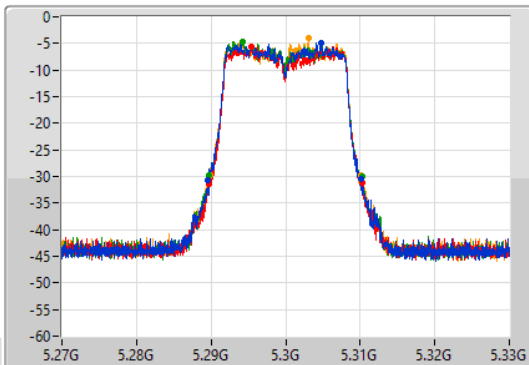

802.11a_Nss1,(6Mbps)_4TX

EBW

5300MHz

12/09/2022

CF
5.3GHz
Span
60MHz
RBW
300kHz
VBW
1MHz
Sweep Time
100ms
Detector Type
Peak

CF
5.3GHz
Span
60MHz
RBW
300kHz
VBW
1MHz
Sweep Time
100ms
Detector Type
Peak