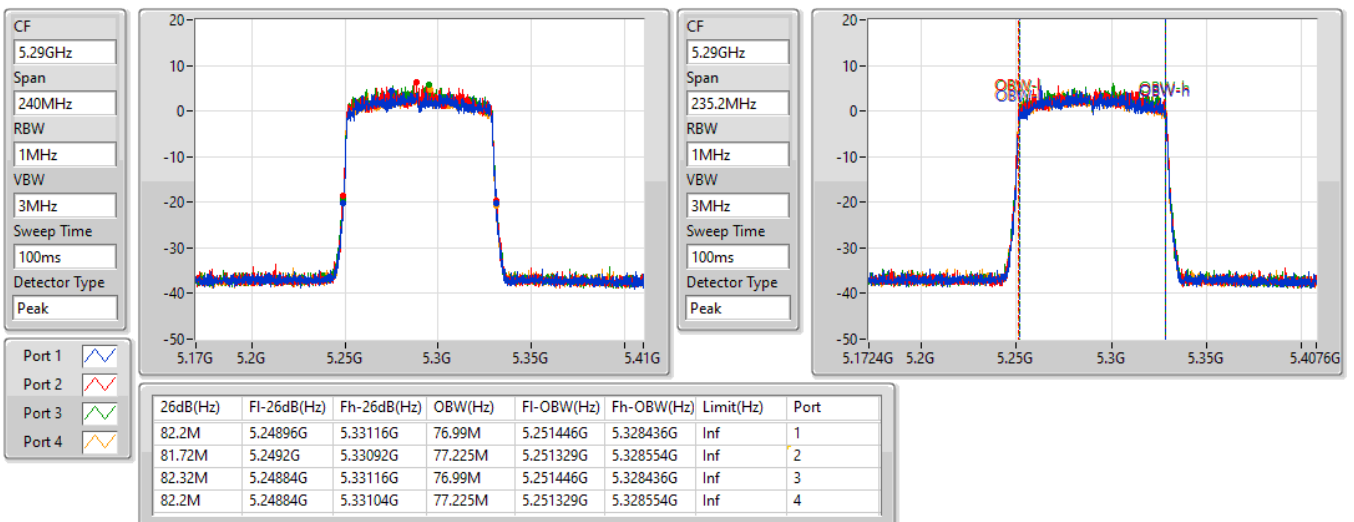

5.725-5.85GHz_802.11ax HEW40-BF_Nss1,(MCS0)_4TX

EBW

5710MHz Straddle 5.725-5.85GHz

14/10/2022

5.25-5.35GHz_802.11ax HEW80-BF_Nss1,(MCS0)_4TX

EBW

5290MHz

13/10/2022