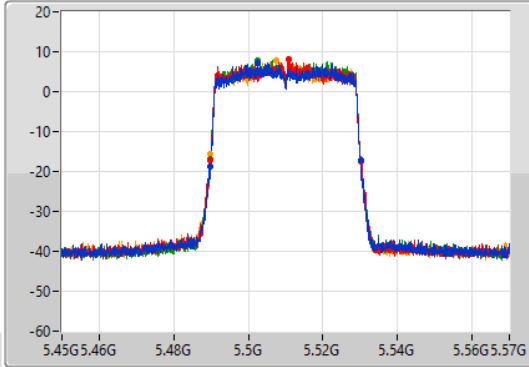

5.47-5.725GHz_802.11ax HEW40_Nss1,(MCS0)_4TX

EBW

5510MHz

13/10/2022

CF: 5.51GHz
Span: 120MHz
RBW: 500kHz
VBW: 2MHz
Sweep Time: 100ms
Detector Type: Peak

CF: 5.51GHz
Span: 117.6MHz
RBW: 500kHz
VBW: 2MHz
Sweep Time: 100ms
Detector Type: Peak