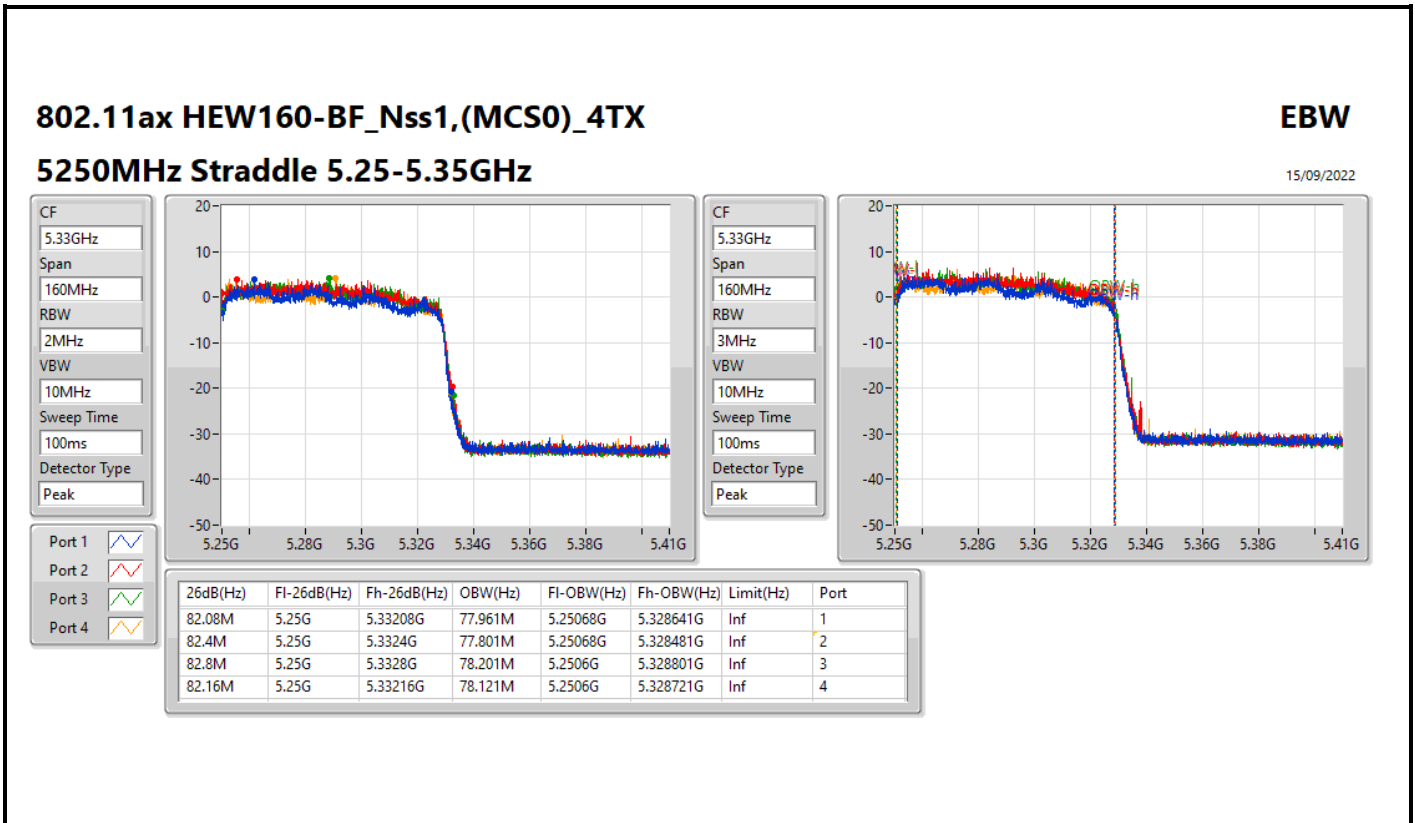

802.11ax HEW80-BF_Nss1,(MCS0)_4TX

EBW

5690MHz Straddle 5.725-5.85GHz

14/09/2022

802.11ax HEW160-BF_Nss1,(MCS0)_4TX

EBW

5250MHz Straddle 5.15-5.25GHz

15/09/2022

Summary

Mode	Max-N dB (Hz)	Max-OBW (Hz)	ITU-Code	Min-N dB (Hz)	Min-OBW (Hz)
5.15-5.25GHz	-	-	-	-	-
802.11ax HEW160_Nss1,(MCS0)_4TX	82.4M	78.138M	78M1D1D	82.16M	77.8M
5.25-5.35GHz	-	-	-	-	-
802.11a_Nss1,(6Mbps)_4TX	20.79M	16.592M	16M6D1D	20.16M	16.49M
802.11ax HEW20_Nss1,(MCS0)_4TX	22.26M	19.159M	19M2D1D	21.75M	19.042M
802.11ax HEW40_Nss1,(MCS0)_4TX	40.62M	37.731M	37M7D1D	40.2M	37.613M
802.11ax HEW80_Nss1,(MCS0)_4TX	82.2M	77.447M	77M4D1D	81.96M	77.053M
802.11ax HEW160_Nss1,(MCS0)_4TX	82.24M	78.053M	78M1D1D	81.92M	77.606M
5.47-5.725GHz	-	-	-	-	-
802.11a_Nss1,(6Mbps)_4TX	20.88M	16.567M	16M6D1D	15.27M	13.298M
802.11ax HEW20_Nss1,(MCS0)_4TX	22.11M	19.1M	19M1D1D	16.02M	14.543M
802.11ax HEW40_Nss1,(MCS0)_4TX	40.56M	37.79M	37M8D1D	35.105M	33.688M
802.11ax HEW80_Nss1,(MCS0)_4TX	82.44M	77.514M	77M5D1D	76.05M	73.099M
802.11ax HEW160_Nss1,(MCS0)_4TX	165.12M	155.276M	155MD1D	164.64M	154.894M
5.725-5.85GHz	-	-	-	-	-
802.11a_Nss1,(6Mbps)_4TX	3.14M	3.498M	3M50D1D	3.14M	3.458M
802.11ax HEW20_Nss1,(MCS0)_4TX	4.46M	4.558M	4M56D1D	4.42M	4.538M
802.11ax HEW40_Nss1,(MCS0)_4TX	4.04M	4.078M	4M08D1D	3.96M	4.058M
802.11ax HEW80_Nss1,(MCS0)_4TX	4.1M	4.208M	4M21D1D	3.94M	4.183M