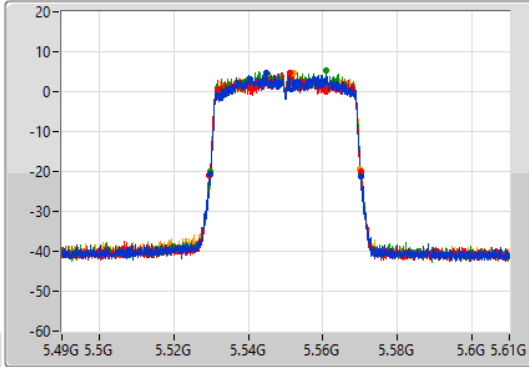

5.47-5.725GHz_802.11ax HEW40-BF_Nss1,(MCS0)_4TX

EBW

5550MHz

13/10/2022

CF: 5.55GHz
Span: 120MHz
RBW: 500kHz
VBW: 2MHz
Sweep Time: 100ms
Detector Type: Peak

CF: 5.55GHz
Span: 117.6MHz
RBW: 500kHz
VBW: 2MHz
Sweep Time: 100ms
Detector Type: Peak