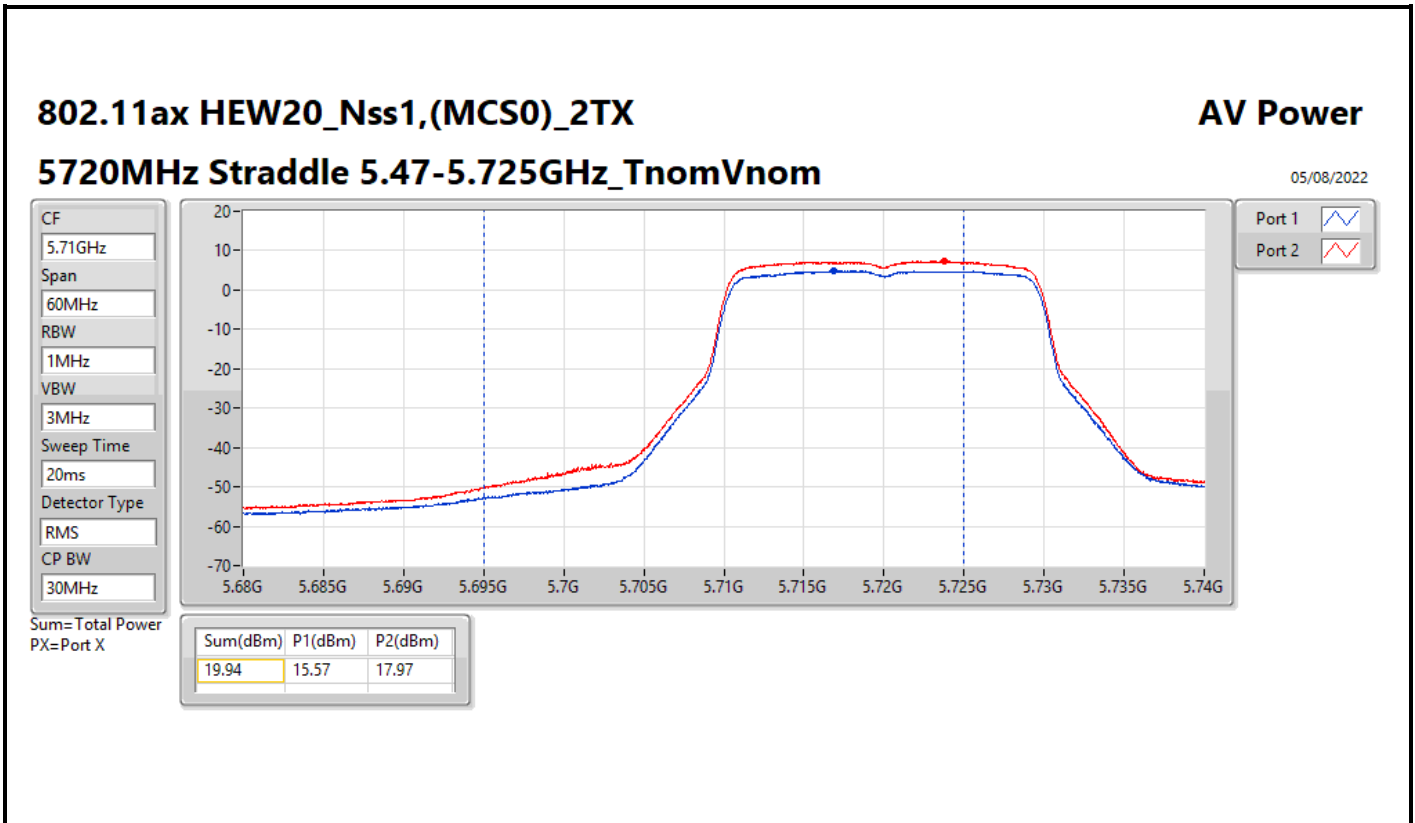

DG = Directional Gain; Port X = Port X output power

**Average Power_R2 + Antenna set 1 for UNII 2A + Antenna set 2
for UNII 2C_Beamforming mode**

Appendix B.2

Summary

Mode	Total Power (dBm)	Total Power (W)
5.25-5.35GHz	-	-
802.11ax HEW20-BF_Nss1,(MCS0)_2TX	21.31	0.13521
802.11ax HEW40-BF_Nss1,(MCS0)_2TX	21.24	0.13305
802.11ax HEW80-BF_Nss1,(MCS0)_2TX	21.24	0.13305
5.47-5.725GHz	-	-
802.11ax HEW20-BF_Nss1,(MCS0)_2TX	20.63	0.11561
802.11ax HEW40-BF_Nss1,(MCS0)_2TX	20.85	0.12162
802.11ax HEW80-BF_Nss1,(MCS0)_2TX	20.63	0.11561
5.725-5.85GHz	-	-
802.11ax HEW20-BF_Nss1,(MCS0)_2TX	14.34	0.02716
802.11ax HEW40-BF_Nss1,(MCS0)_2TX	10.96	0.01247
802.11ax HEW80-BF_Nss1,(MCS0)_2TX	6.77	0.00475