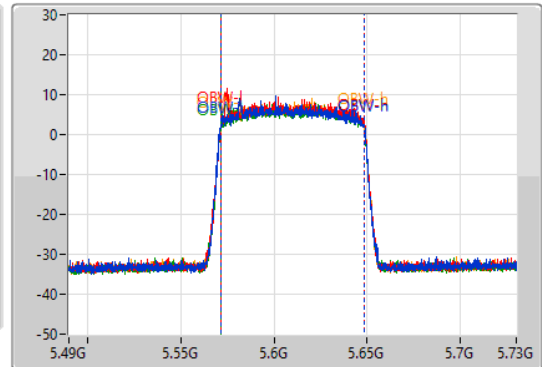

802.11ax HEW80-BF_Nss1,(MCS0)_4TX

EBW

5610MHz

14/09/2022

CF
5.61GHz
Span
240MHz
RBW
1MHz
VBW
3MHz
Sweep Time
100ms
Detector Type
Peak

CF
5.61GHz
Span
240MHz
RBW
2MHz
VBW
10MHz
Sweep Time
100ms
Detector Type
Peak