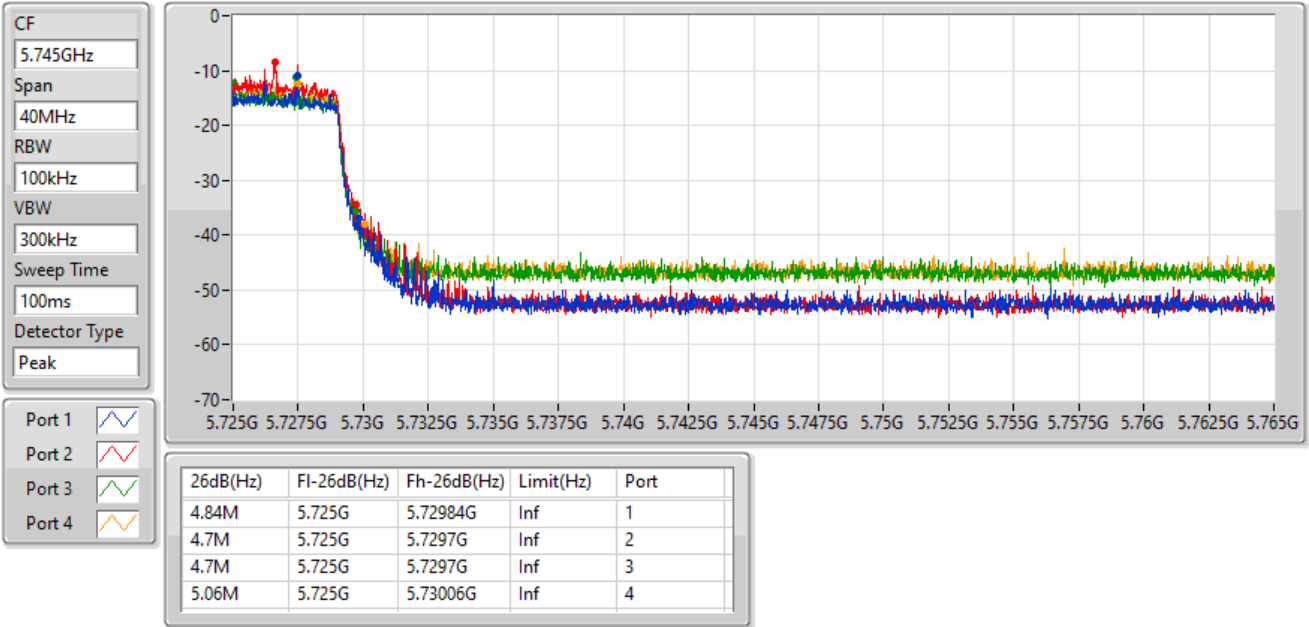

802.11ax HEW40-BF_Nss1,(MCS0)_4TX

EBW

5710MHz Straddle 5.725-5.85GHz

15/09/2022