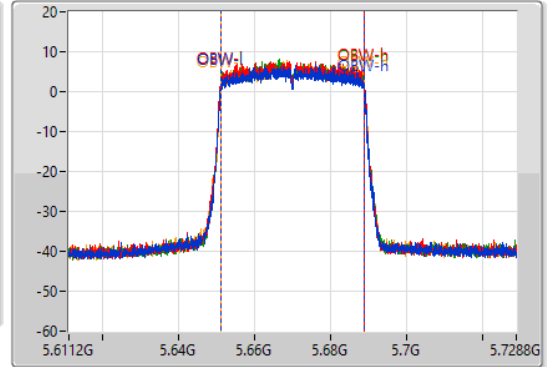

5.47-5.725GHz_802.11ax HEW40_Nss1,(MCS0)_4TX

EBW

5670MHz

13/10/2022

CF
5.67GHz
Span
120MHz
RBW
500kHz
VBW
2MHz
Sweep Time
100ms
Detector Type
Peak

CF
5.67GHz
Span
117.6MHz
RBW
500kHz
VBW
2MHz
Sweep Time
100ms
Detector Type
Peak