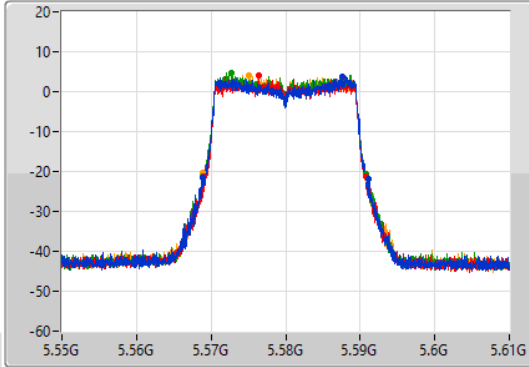

5.47-5.725GHz_802.11ax HEW20-BF_Nss1,(MCS0)_4TX

EBW

5580MHz

13/10/2022

CF: 5.58GHz
 Span: 60MHz
 RBW: 300kHz
 VBW: 1MHz
 Sweep Time: 100ms
 Detector Type: Peak

CF: 5.58GHz
 Span: 58.8MHz
 RBW: 200kHz
 VBW: 1MHz
 Sweep Time: 100ms
 Detector Type: Peak