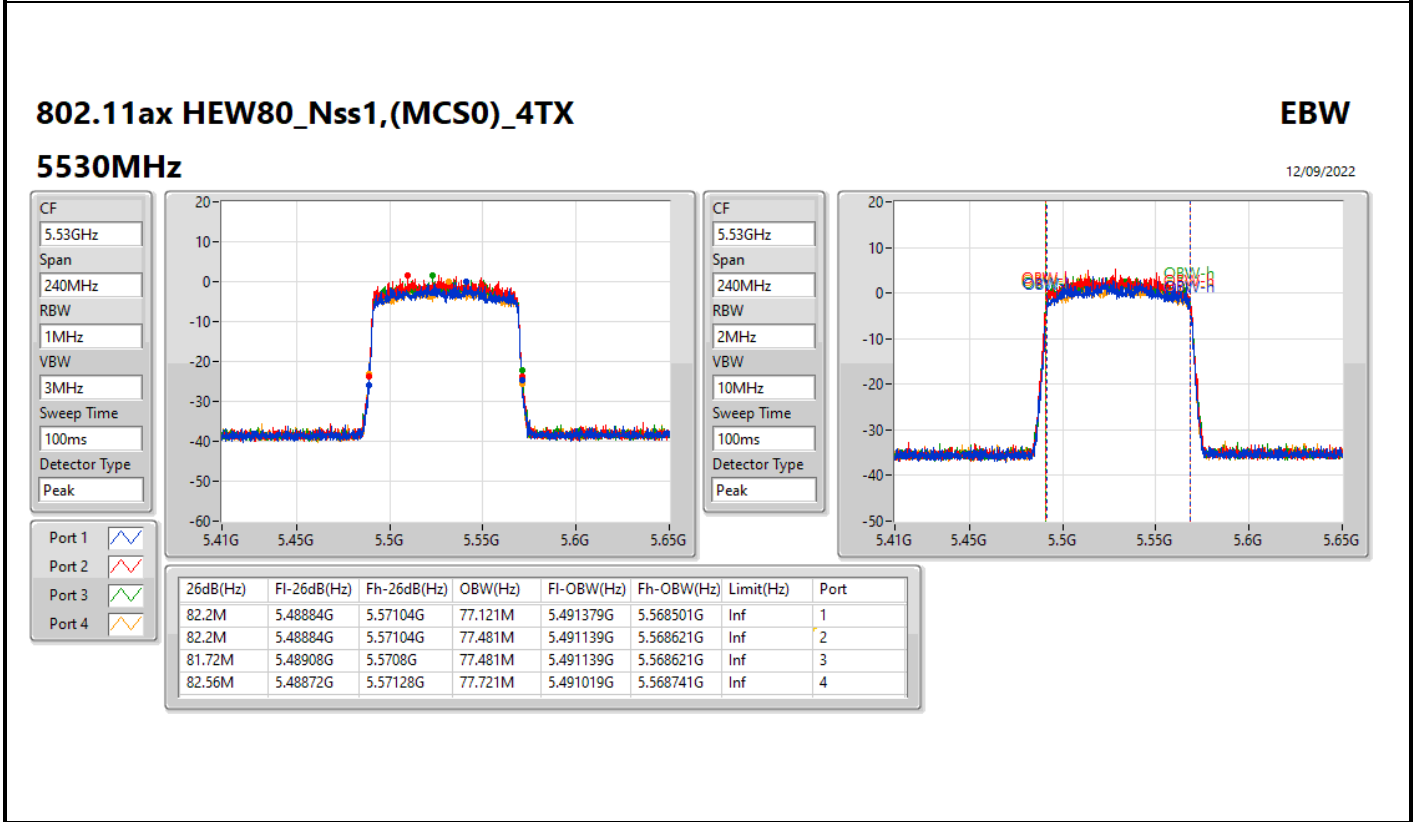

802.11ax HEW40_Nss1,(MCS0)_4TX

EBW

5710MHz Straddle 5.725-5.85GHz

12/09/2022

802.11ax HEW40_Nss1,(MCS0)_4TX

EBW

5710MHz Straddle 5.725-5.85GHz

12/09/2022