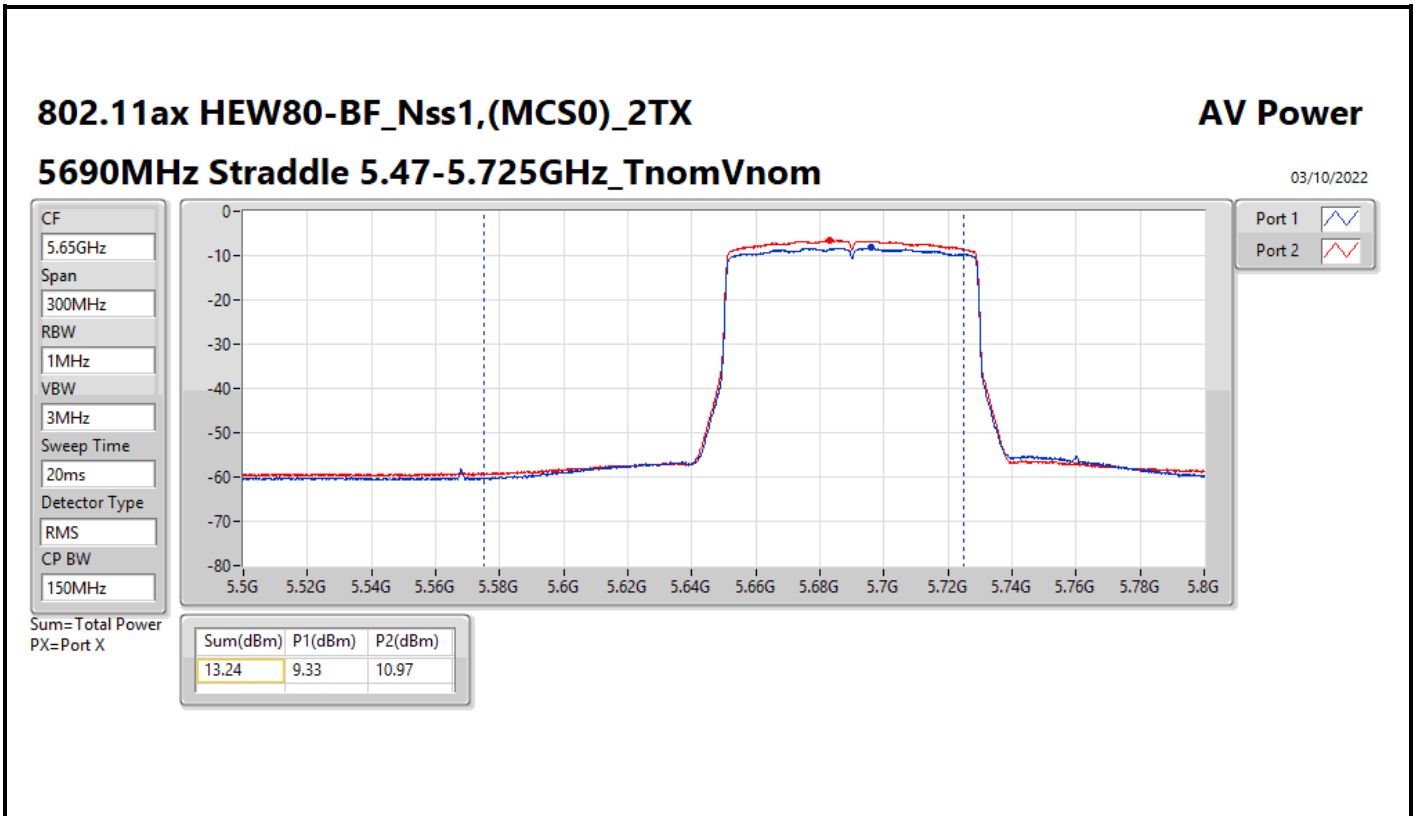

**Average Power_R3 + Antenna set 1 for UNII 2A + Antenna set 2
for UNII 2C_Non beamforming mode**

Appendix B.5

Summary

Mode	Total Power (dBm)	Total Power (W)	EIRP / Elevation angle higher than 30° EIRP (dBm)	EIRP / Elevation angle higher than 30° EIRP (W)
5.15-5.25GHz	-	-	-	-
802.11ax HEW160_Nss1,(MCS0)_4TX	16.56	0.04529	22.06/18.69	0.47863/0.07396
5.25-5.35GHz	-	-	-	-
802.11a_Nss1,(6Mbps)_4TX	17.22	0.05272	22.72	0.18707
802.11ax HEW20_Nss1,(MCS0)_4TX	17.82	0.06053	23.32	0.21478
802.11ax HEW40_Nss1,(MCS0)_4TX	20.46	0.11117	25.96	0.39446
802.11ax HEW80_Nss1,(MCS0)_4TX	20.56	0.11376	26.06	0.40365
802.11ax HEW160_Nss1,(MCS0)_4TX	17.14	0.05176	22.64	0.18365
5.47-5.725GHz	-	-	-	-
802.11a_Nss1,(6Mbps)_4TX	17.56	0.05702	23.56	0.22699
802.11ax HEW20_Nss1,(MCS0)_4TX	18.10	0.06457	24.10	0.25704
802.11ax HEW40_Nss1,(MCS0)_4TX	20.82	0.12078	26.82	0.48084
802.11ax HEW80_Nss1,(MCS0)_4TX	23.66	0.23227	29.66	0.92470
802.11ax HEW160_Nss1,(MCS0)_4TX	20.87	0.12218	26.87	0.48641
5.725-5.85GHz	-	-	-	-
802.11a_Nss1,(6Mbps)_4TX	11.16	0.01306	17.16	0.05200
802.11ax HEW20_Nss1,(MCS0)_4TX	12.17	0.01648	18.17	0.06561
802.11ax HEW40_Nss1,(MCS0)_4TX	10.00	0.01000	16.00	0.03981
802.11ax HEW80_Nss1,(MCS0)_4TX	9.74	0.00942	15.74	0.03750