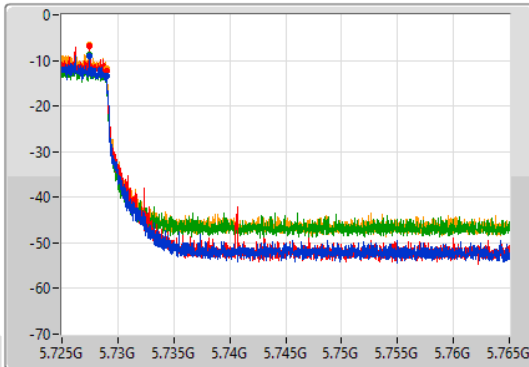

802.11ax HEW80-BF_Nss1,(MCS0)_4TX

EBW

5690MHz Straddle 5.47-5.725GHz

14/09/2022

CF: 5.65GHz
 Span: 150MHz
 RBW: 1MHz
 VBW: 3MHz
 Sweep Time: 100ms
 Detector Type: Peak

CF: 5.65GHz
 Span: 150MHz
 RBW: 2MHz
 VBW: 10MHz
 Sweep Time: 100ms
 Detector Type: Peak

26dB(Hz)	Fl-26dB(Hz)	Fh-26dB(Hz)	OBW(Hz)	Fl-OBW(Hz)	Fh-OBW(Hz)	Limit(Hz)	Port
76.2M	5.6488G	5.725G	73.013M	5.651349G	5.724363G	Inf	1
76.125M	5.648875G	5.725G	73.238M	5.651199G	5.724438G	Inf	2
75.525M	5.649475G	5.725G	73.088M	5.651274G	5.724363G	Inf	3
75.525M	5.649475G	5.725G	73.313M	5.651124G	5.724438G	Inf	4

802.11ax HEW80-BF_Nss1,(MCS0)_4TX

EBW

5690MHz Straddle 5.725-5.85GHz

14/09/2022

CF: 5.745GHz
 Span: 40MHz
 RBW: 100kHz
 VBW: 300kHz
 Sweep Time: 100ms
 Detector Type: Peak

CF: 5.745GHz
 Span: 40MHz
 RBW: 100kHz
 VBW: 300kHz
 Sweep Time: 100ms
 Detector Type: Peak