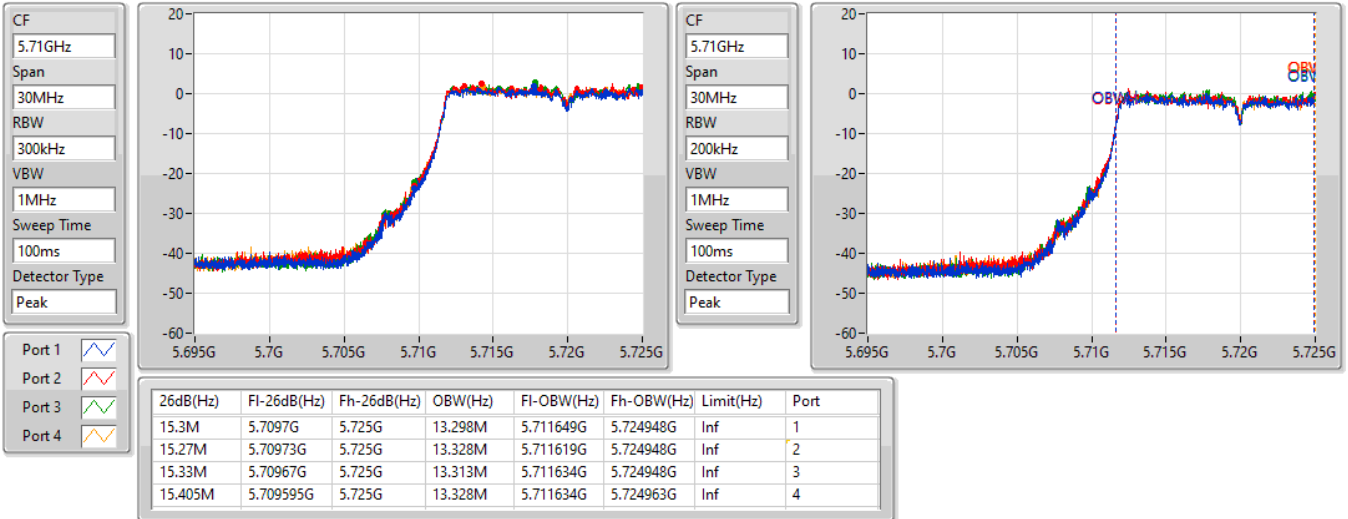

5.47-5.725GHz_802.11a_Nss1,(6Mbps)_4TX

EBW

5700MHz

13/10/2022

CF: 5.7GHz
 Span: 60MHz
 RBW: 300kHz
 VBW: 1MHz
 Sweep Time: 100ms
 Detector Type: Peak

CF: 5.7GHz
 Span: 51MHz
 RBW: 200kHz
 VBW: 1MHz
 Sweep Time: 100ms
 Detector Type: Peak

Port 1: [Blue line icon]
 Port 2: [Red line icon]
 Port 3: [Green line icon]
 Port 4: [Orange line icon]

26dB(Hz)	Fl-26dB(Hz)	Fh-26dB(Hz)	OBW(Hz)	Fl-OBW(Hz)	Fh-OBW(Hz)	Limit(Hz)	Port
20.46M	5.68971G	5.71017G	16.541M	5.691691G	5.708232G	Inf	1
20.46M	5.6898G	5.71026G	16.541M	5.691691G	5.708232G	Inf	2
20.43M	5.68968G	5.71011G	16.516M	5.691717G	5.708232G	Inf	3
20.64M	5.68965G	5.71029G	16.541M	5.691691G	5.708232G	Inf	4

5.47-5.725GHz_802.11a_Nss1,(6Mbps)_4TX

EBW

5720MHz Straddle 5.47-5.725GHz

13/10/2022

5.725-5.85GHz_802.11a_Nss1,(6Mbps)_4TX

EBW

5720MHz Straddle 5.725-5.85GHz

13/10/2022