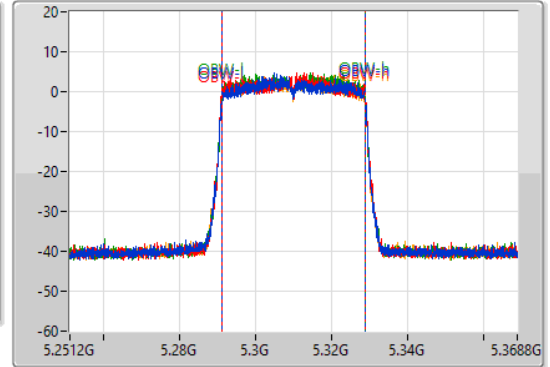

5.25-5.35GHz_802.11ax HEW40-BF_Nss1,(MCS0)_4TX

EBW

5310MHz

13/10/2022

CF: 5.31GHz
 Span: 120MHz
 RBW: 500kHz
 VBW: 2MHz
 Sweep Time: 100ms
 Detector Type: Peak

CF: 5.31GHz
 Span: 117.6MHz
 RBW: 500kHz
 VBW: 2MHz
 Sweep Time: 100ms
 Detector Type: Peak