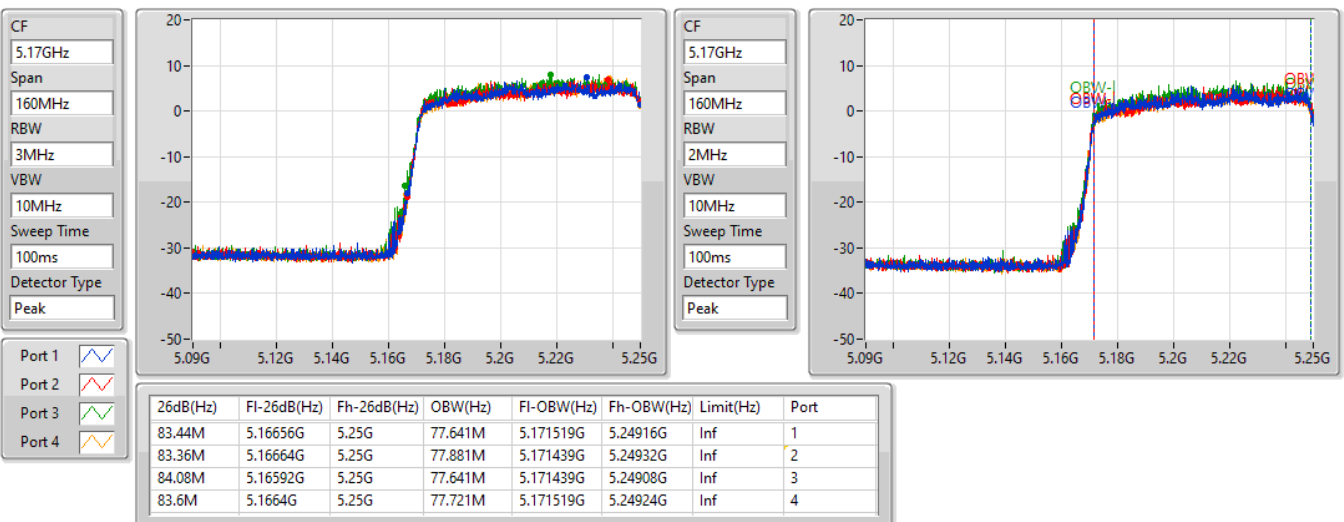

5.725-5.85GHz_802.11ax HEW80-BF_Nss1,(MCS0)_4TX

EBW

5690MHz Straddle 5.725-5.85GHz

14/10/2022

5.15-5.25GHz_802.11ax HEW160-BF_Nss1,(MCS0)_4TX

EBW

5250MHz Straddle 5.15-5.25GHz

14/10/2022