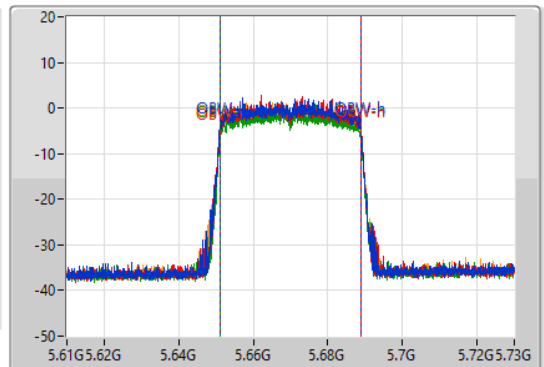

802.11ax HEW40-BF_Nss1,(MCS0)_4TX

EBW

5670MHz

15/09/2022

CF: 5.67GHz
 Span: 120MHz
 RBW: 500kHz
 VBW: 2MHz
 Sweep Time: 100ms
 Detector Type: Peak

CF: 5.67GHz
 Span: 120MHz
 RBW: 1MHz
 VBW: 3MHz
 Sweep Time: 100ms
 Detector Type: Peak