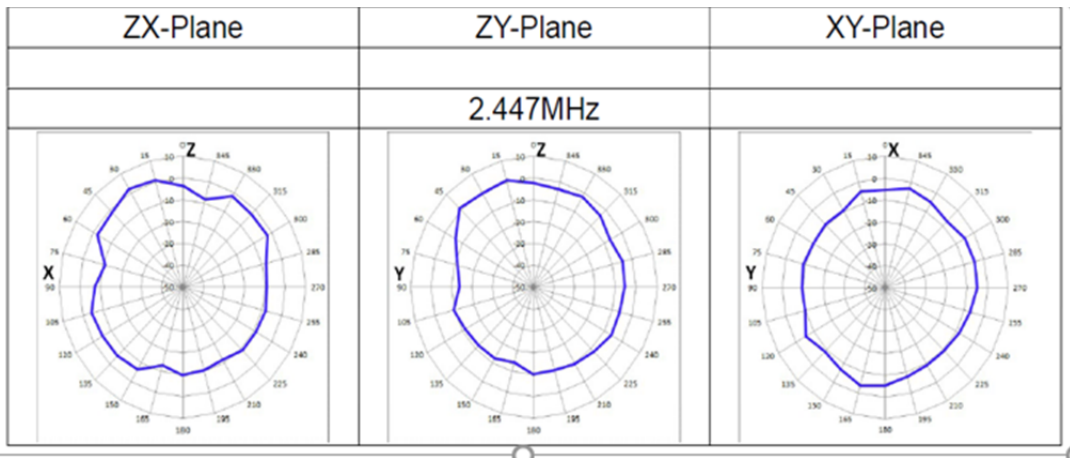

Cambium

XE5-8 BT Antenna Test Report

BLE Antenna			
Frequency (MHz)	2400	2447	2483.5
Efficiency (%)	42	46	45
Peak Gain (dBi)	3.12	3.24	3.15