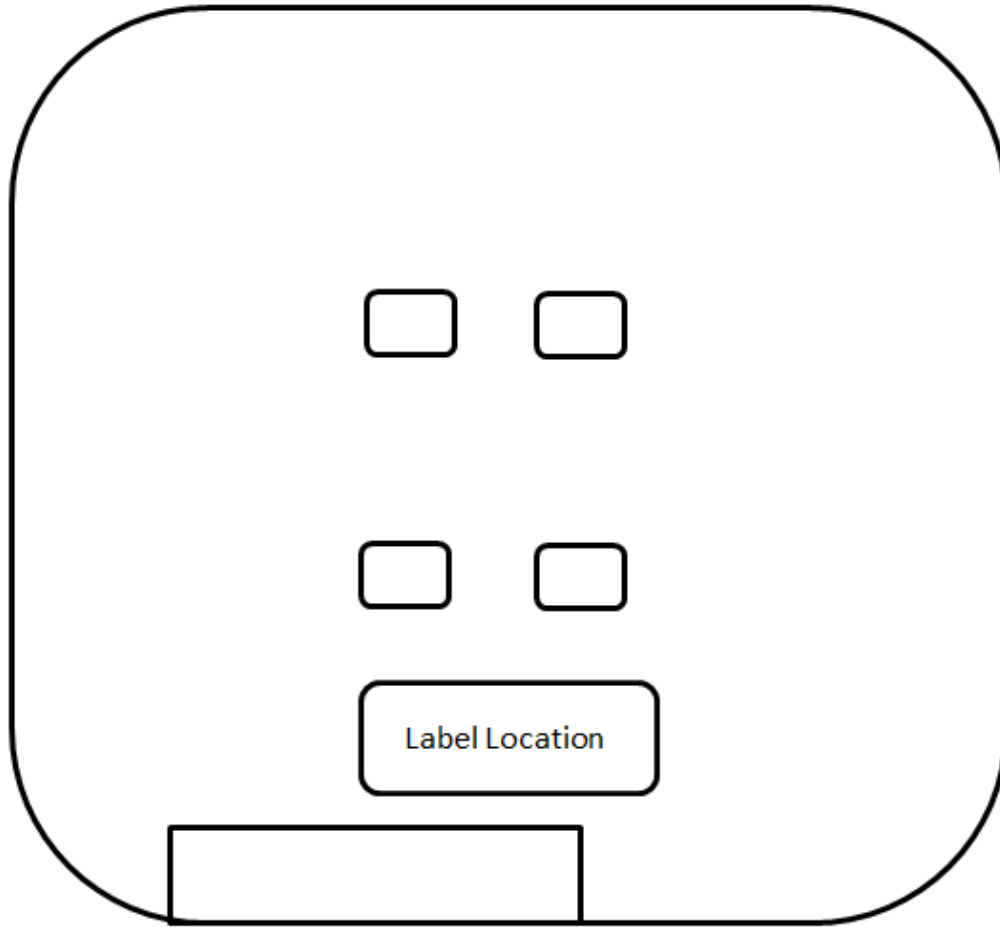

Label location (Back of the device)

Ashburton, TQ13 7UP, UK

XE5-8 Wi-Fi 6e 8x8 Access Point

VIN: 42.5-57V---IMAX: 1.07A

FCC ID: Z8H89FT0072

IMPORTANT: See the System User Guide before connecting to AC power. The guide is available online at <http://www.cambiumnetworks.com/guides>