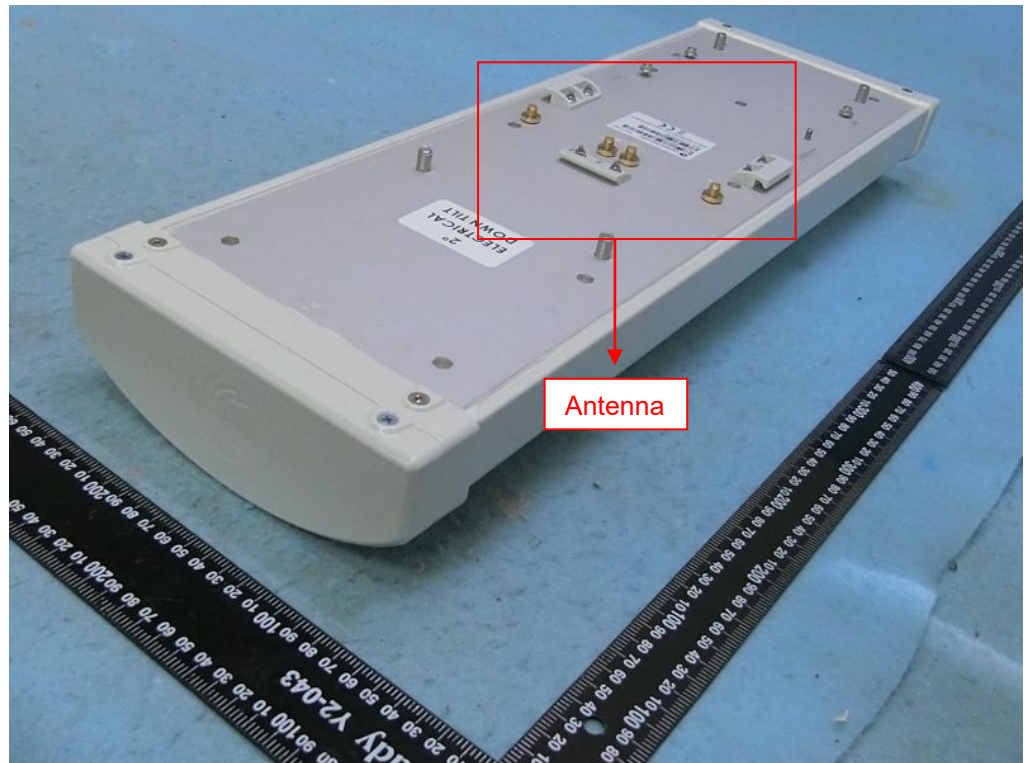

Brand Name: Cambium Networks Model Name: ePMP 4600 6 GHz 4x4 Access Point

Antenna

Wall Bracket