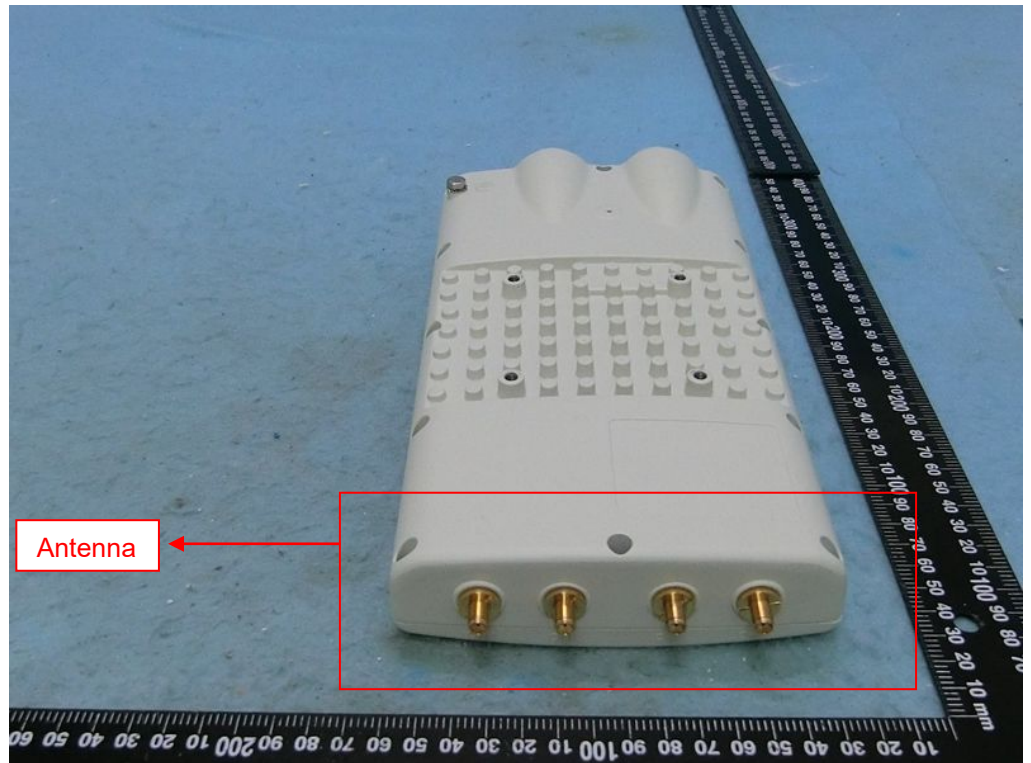

Brand Name: Cambium Networks Model Name: ePMP 4600 6 GHz 4x4 Access Point

Antenna

Wall Bracket