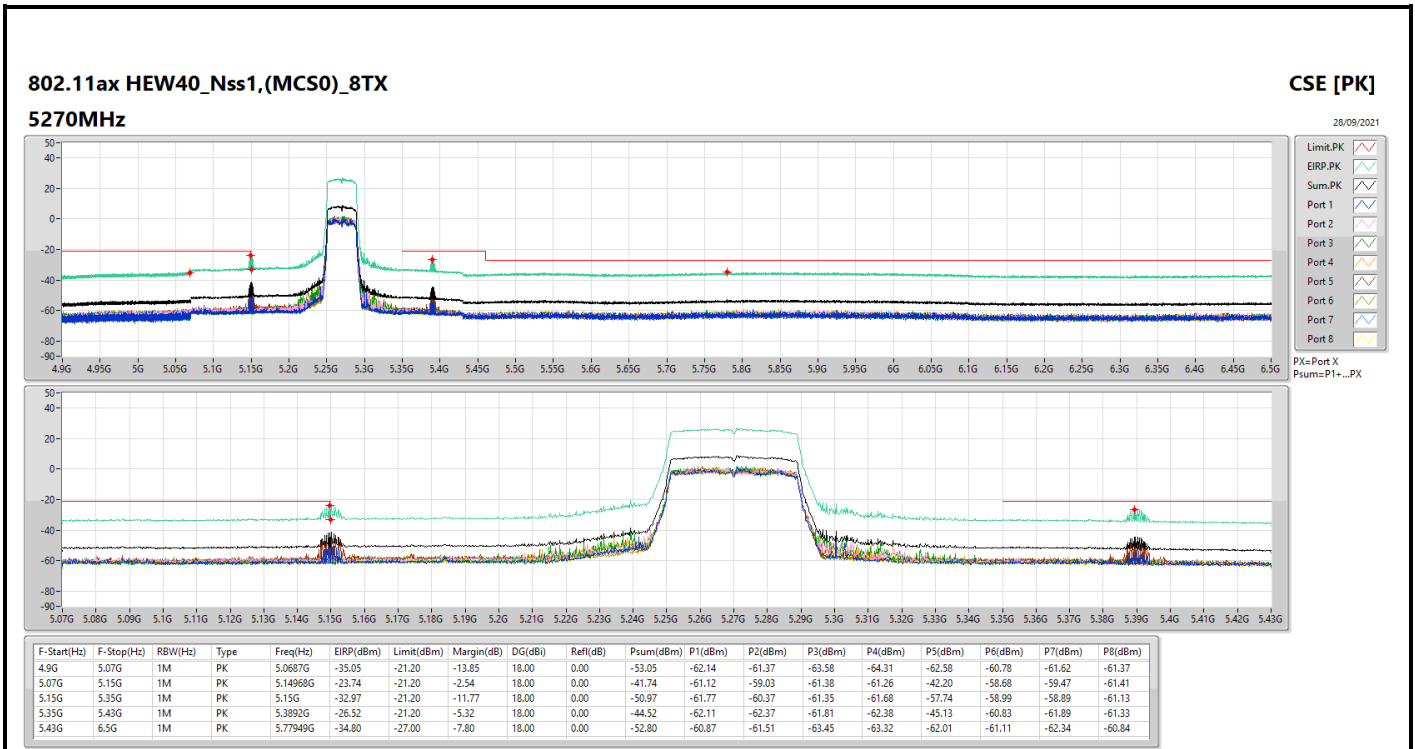

CSE TX above 1GHz (Bandedge BE) Result

Conducted Test_Radio 1 + Antenna Set 1

Appendix D.3

802.11ax HEW20_Nss1,(MCS0)_8TX

5580MHz

CSE [AV]
28/09/2021

CSE TX above 1GHz (Bandedge BE) Result

Conducted Test_Radio 1 + Antenna Set 1

Appendix D.3

CSE TX above 1GHz (Bandedge BE) Result

Conducted Test_Radio 1 + Antenna Set 1

Appendix D.3

CSE TX above 1GHz (Bandedge BE) Result

Conducted Test_Radio 1 + Antenna Set 1

Appendix D.3

802.11ax HEW80_Nss1,(MCS0)_8TX

5610MHz

CSE [AV]
05/11/2021