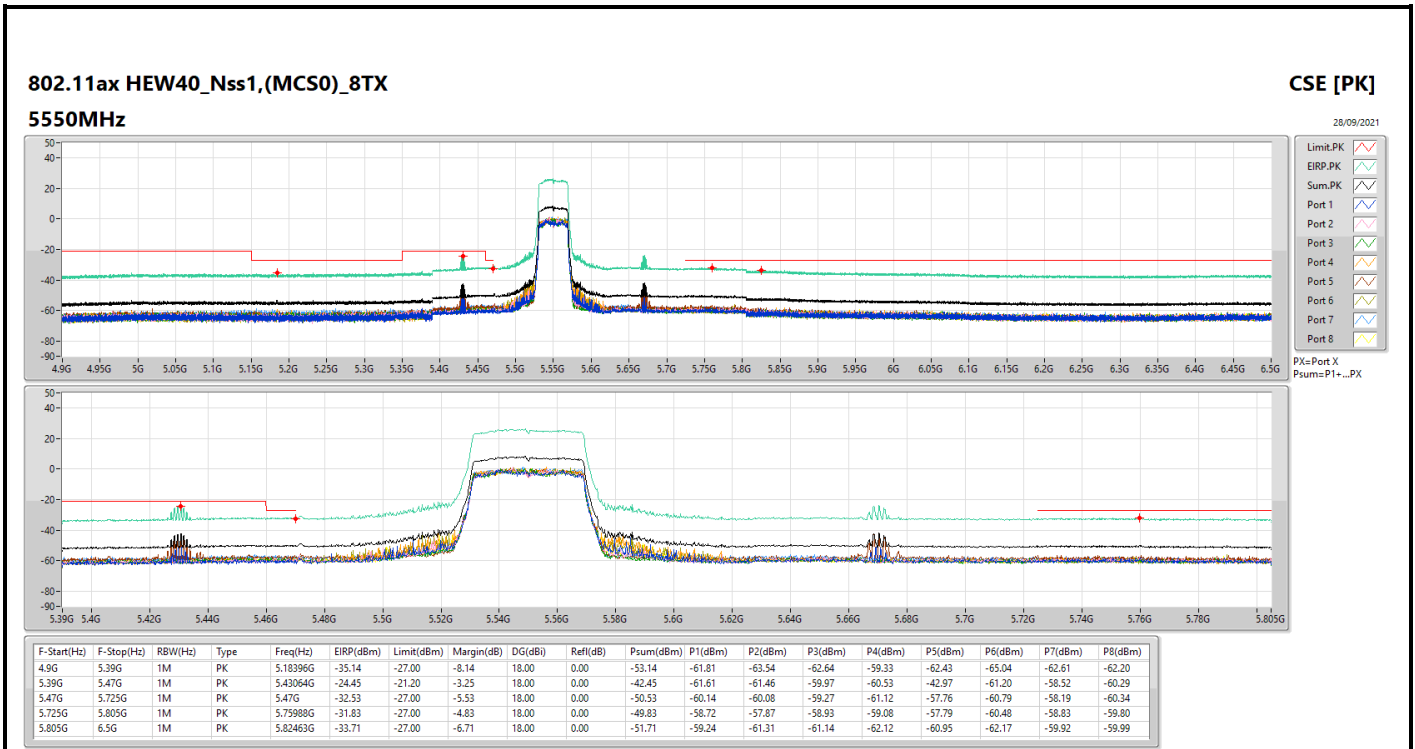

CSE TX above 1GHz (Bandedge BE) Result

Conducted Test_Radio 1 + Antenna Set 1

Appendix D.3

802.11ax HEW20_Nss1,(MCS0)_8TX

5580MHz

CSE [AV]
28/09/2021

CSE TX above 1GHz (Bandedge BE) Result

Conducted Test_Radio 1 + Antenna Set 1

Appendix D.3

CSE TX above 1GHz (Bandedge BE) Result

Conducted Test_Radio 1 + Antenna Set 1

Appendix D.3

CSE TX above 1GHz (Bandedge BE) Result

Conducted Test_Radio 1 + Antenna Set 1

Appendix D.3

802.11ax HEW80_Nss1,(MCS0)_8TX

5610MHz

CSE [AV]
05/11/2021