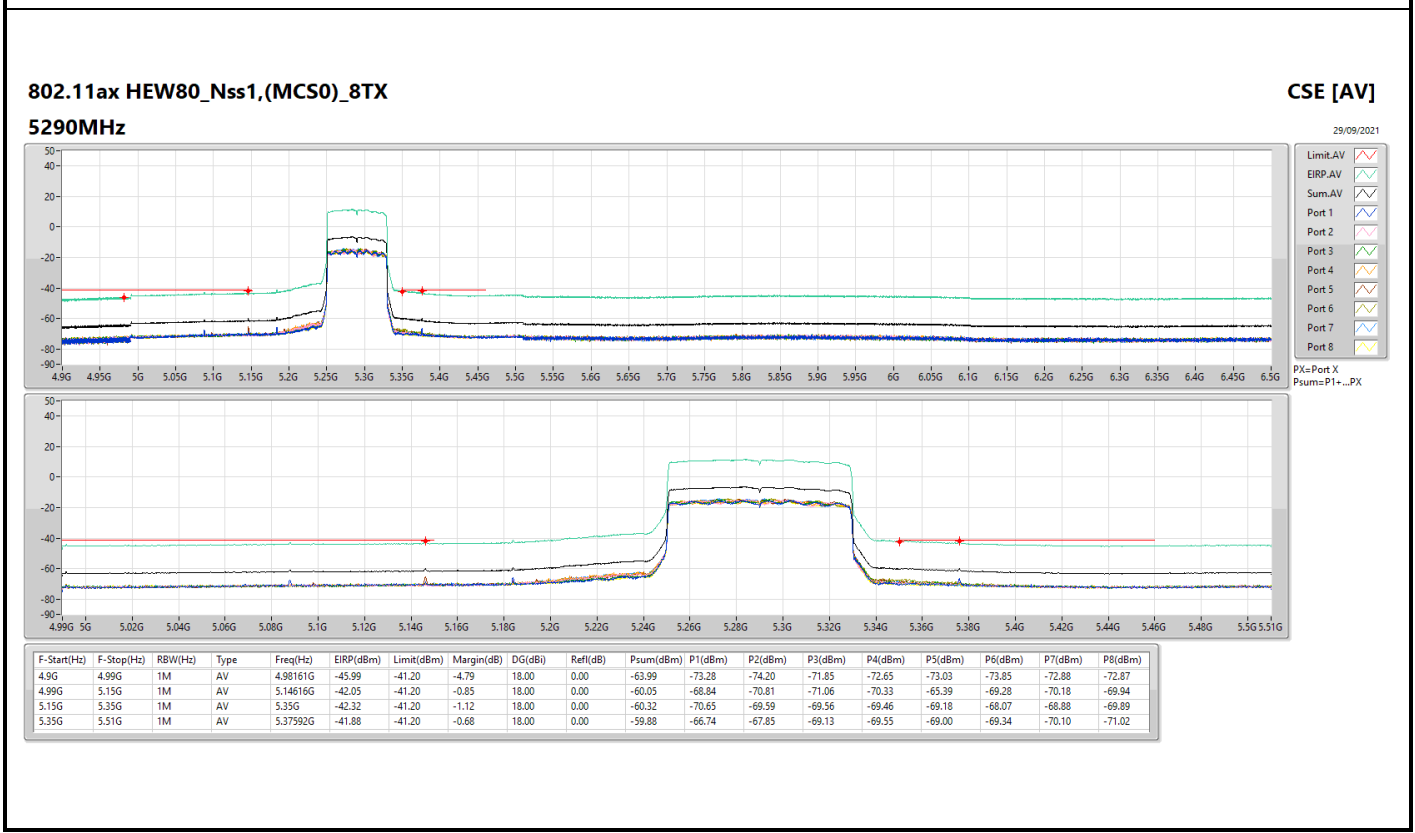

CSE TX above 1GHz (Bandedge BE) Result

Conducted Test_Radio 1 + Antenna Set 1

Appendix D.3

802.11ax HEW20_Nss1,(MCS0)_8TX

5580MHz

CSE [AV]
28/09/2021

CSE TX above 1GHz (Bandedge BE) Result

Conducted Test_Radio 1 + Antenna Set 1

Appendix D.3

CSE TX above 1GHz (Bandedge BE) Result

Conducted Test_Radio 1 + Antenna Set 1

Appendix D.3

CSE TX above 1GHz (Bandedge BE) Result

Conducted Test_Radio 1 + Antenna Set 1

Appendix D.3

802.11ax HEW80_Nss1,(MCS0)_8TX

5610MHz

CSE [AV]
05/11/2021