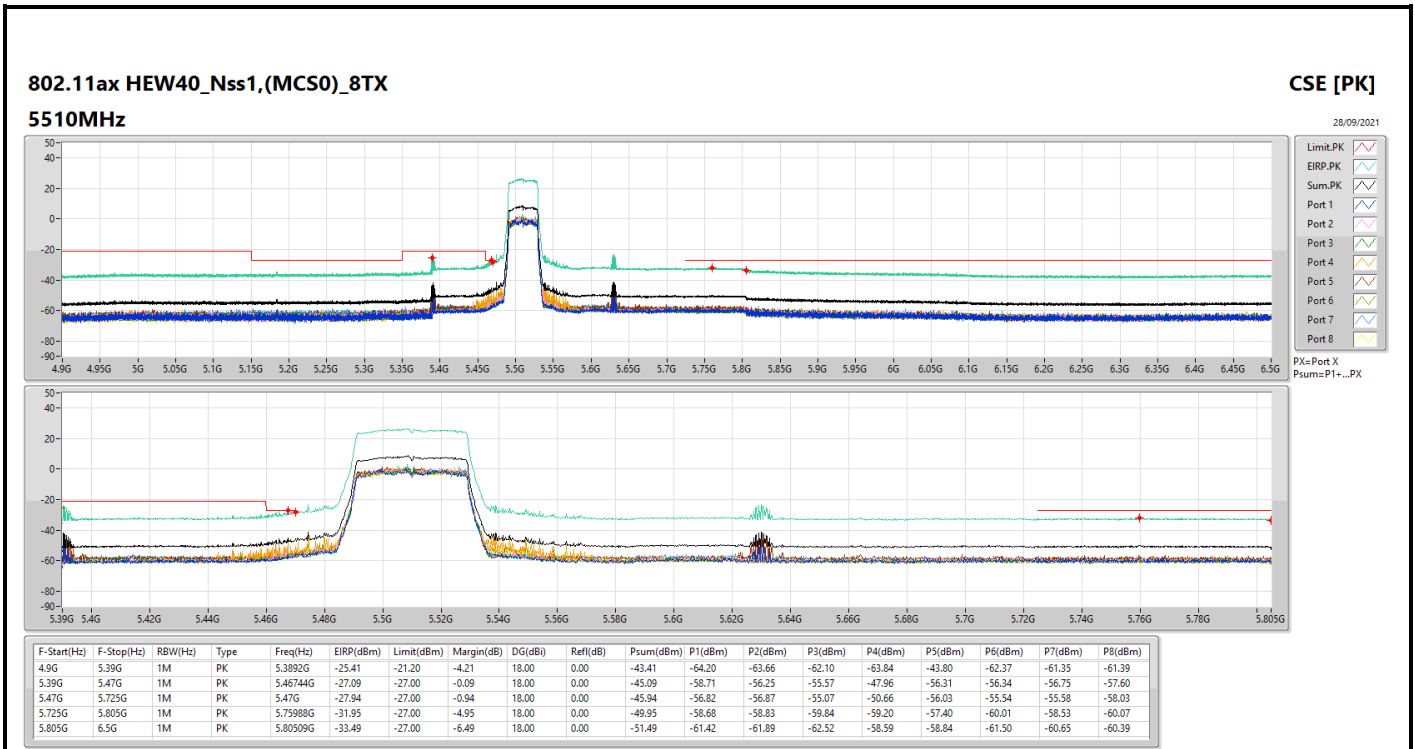

CSE TX above 1GHz (Bandedge BE) Result

Conducted Test_Radio 1 + Antenna Set 1

Appendix D.3

802.11ax HEW20_Nss1,(MCS0)_8TX

5580MHz

CSE [AV]
28/09/2021

CSE TX above 1GHz (Bandedge BE) Result

Conducted Test_Radio 1 + Antenna Set 1

Appendix D.3

CSE TX above 1GHz (Bandedge BE) Result

Conducted Test_Radio 1 + Antenna Set 1

Appendix D.3

CSE TX above 1GHz (Bandedge BE) Result

Conducted Test_Radio 1 + Antenna Set 1

Appendix D.3

802.11ax HEW80_Nss1,(MCS0)_8TX

5610MHz

CSE [AV]
05/11/2021