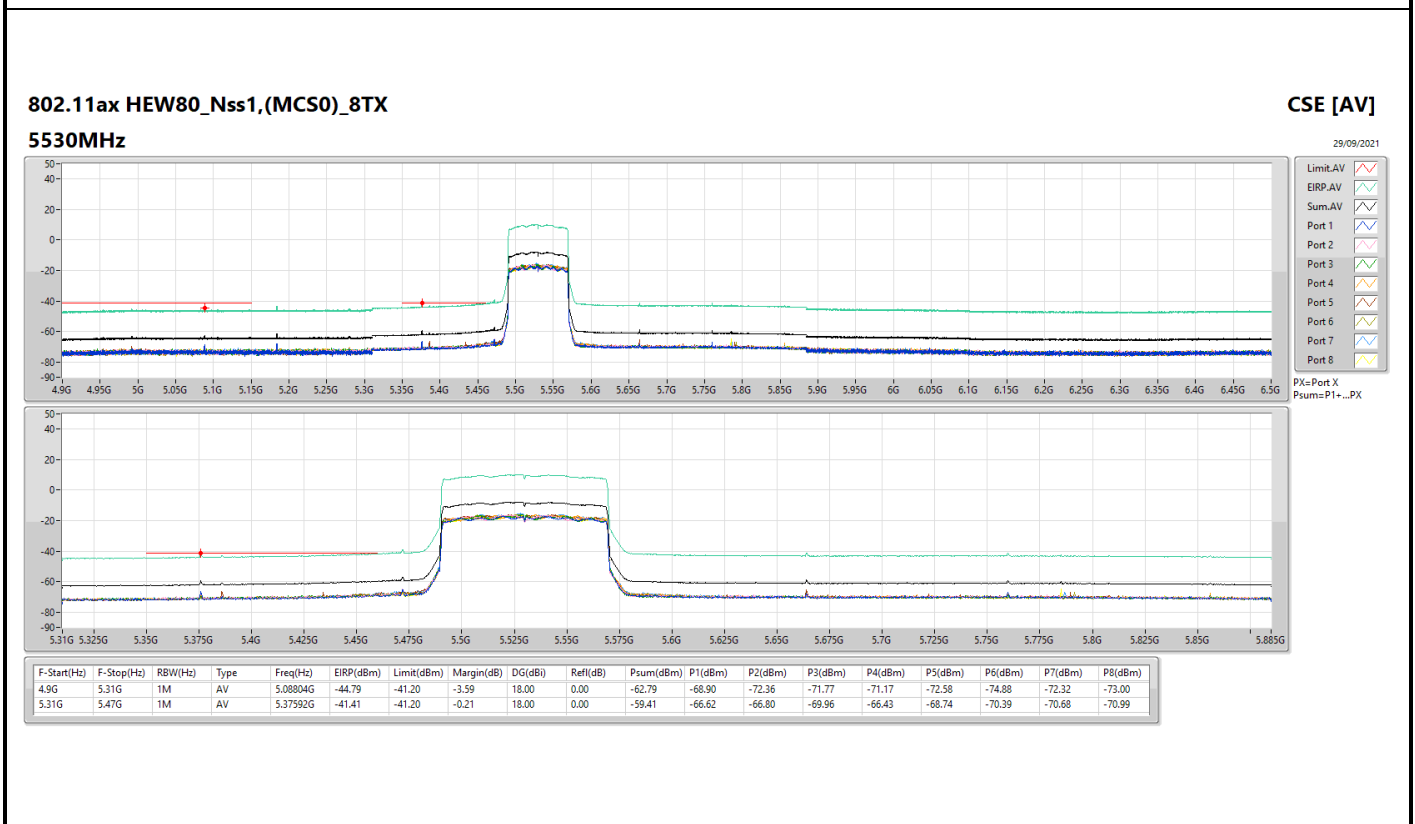

CSE TX above 1GHz (Bandedge BE) Result

Conducted Test_Radio 1 + Antenna Set 1

Appendix D.3

802.11ax HEW20_Nss1,(MCS0)_8TX

5580MHz

CSE [AV]
28/09/2021

CSE TX above 1GHz (Bandedge BE) Result

Conducted Test_Radio 1 + Antenna Set 1

Appendix D.3

CSE TX above 1GHz (Bandedge BE) Result

Conducted Test_Radio 1 + Antenna Set 1

Appendix D.3

CSE TX above 1GHz (Bandedge BE) Result

Conducted Test_Radio 1 + Antenna Set 1

Appendix D.3

802.11ax HEW80_Nss1,(MCS0)_8TX

5610MHz

CSE [AV]
05/11/2021