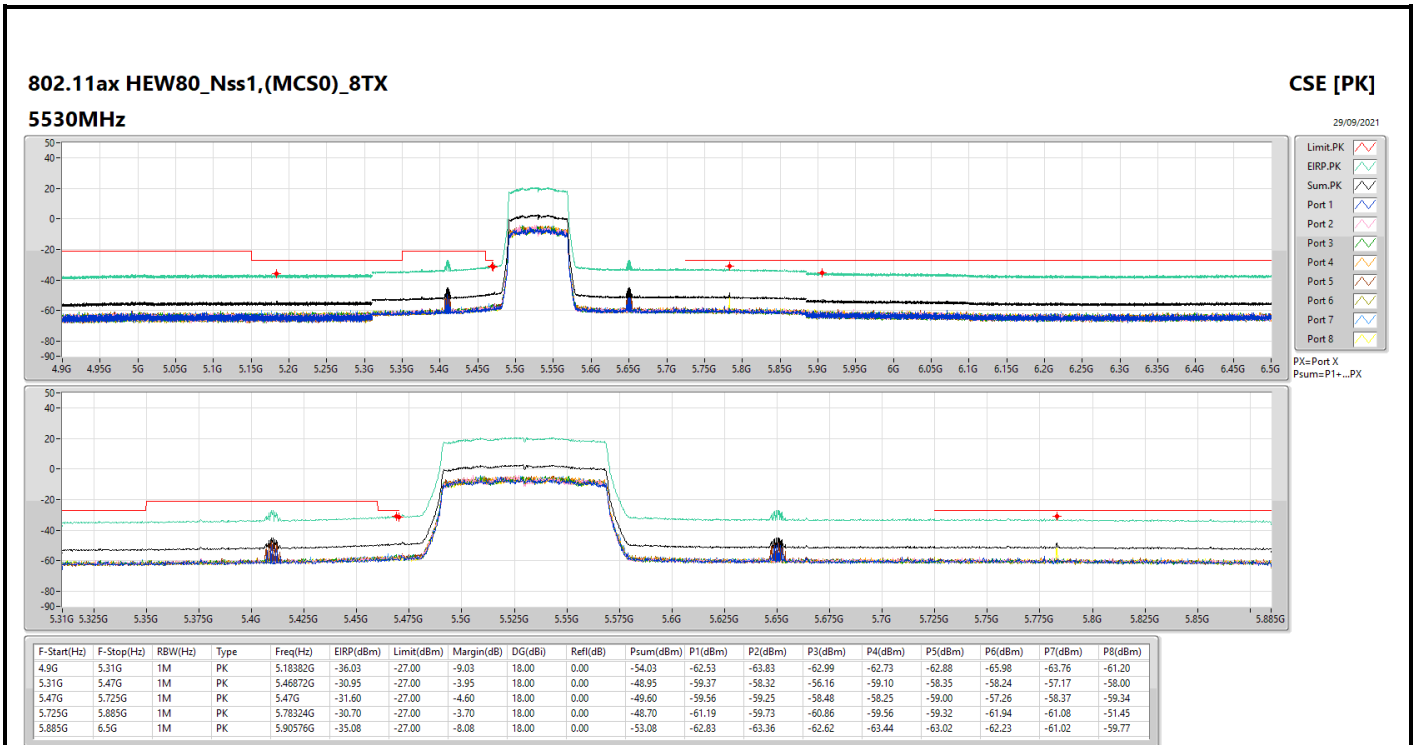

CSE TX above 1GHz (Bandedge BE) Result

Conducted Test_Radio 1 + Antenna Set 1

Appendix D.3

802.11ax HEW20_Nss1,(MCS0)_8TX

5580MHz

CSE [AV]
28/09/2021

CSE TX above 1GHz (Bandedge BE) Result

Conducted Test_Radio 1 + Antenna Set 1

Appendix D.3

CSE TX above 1GHz (Bandedge BE) Result

Conducted Test_Radio 1 + Antenna Set 1

Appendix D.3

CSE TX above 1GHz (Bandedge BE) Result

Conducted Test_Radio 1 + Antenna Set 1

Appendix D.3

802.11ax HEW80_Nss1,(MCS0)_8TX

5610MHz

CSE [AV]
05/11/2021