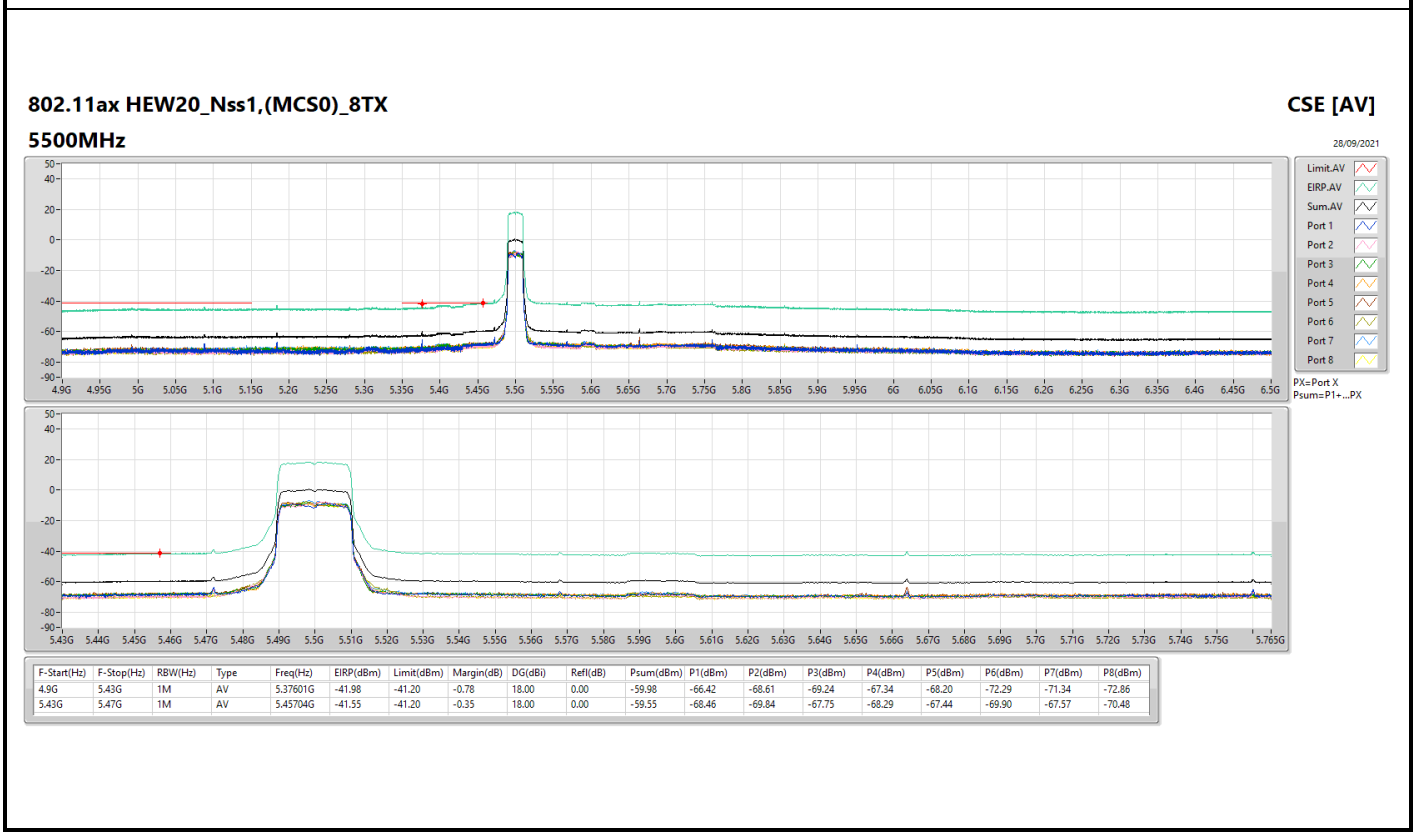

CSE TX above 1GHz (Bandedge BE) Result

Conducted Test_Radio 1 + Antenna Set 1

Appendix D.3

802.11ax HEW20_Nss1,(MCS0)_8TX

5580MHz

CSE [AV]
28/09/2021

CSE TX above 1GHz (Bandedge BE) Result

Conducted Test_Radio 1 + Antenna Set 1

Appendix D.3

CSE TX above 1GHz (Bandedge BE) Result

Conducted Test_Radio 1 + Antenna Set 1

Appendix D.3

CSE TX above 1GHz (Bandedge BE) Result

Conducted Test_Radio 1 + Antenna Set 1

Appendix D.3

802.11ax HEW80_Nss1,(MCS0)_8TX

5610MHz

CSE [AV]
05/11/2021