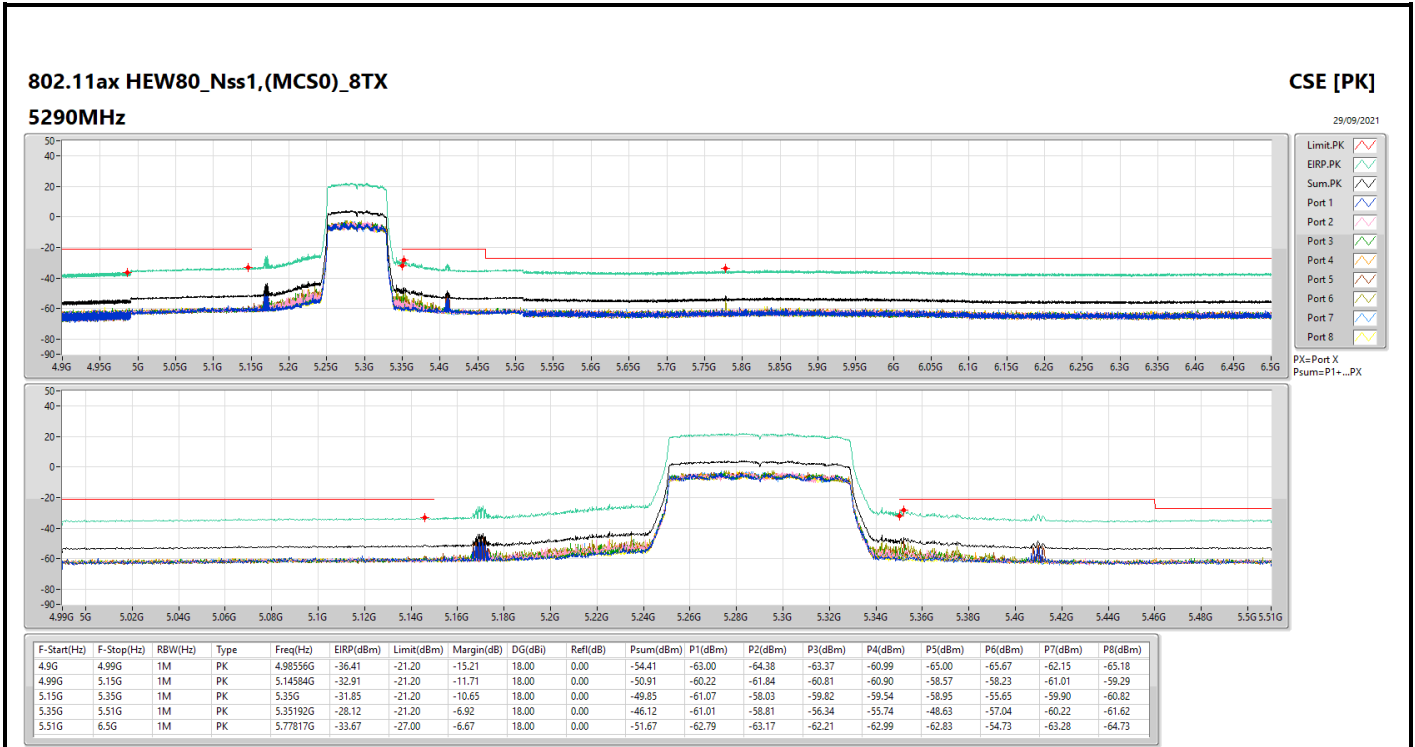

CSE TX above 1GHz (Bandedge BE) Result

Conducted Test_Radio 1 + Antenna Set 1

Appendix D.3

802.11ax HEW20_Nss1,(MCS0)_8TX

5580MHz

CSE [AV]
28/09/2021

CSE TX above 1GHz (Bandedge BE) Result

Conducted Test_Radio 1 + Antenna Set 1

Appendix D.3

CSE TX above 1GHz (Bandedge BE) Result

Conducted Test_Radio 1 + Antenna Set 1

Appendix D.3

CSE TX above 1GHz (Bandedge BE) Result

Conducted Test_Radio 1 + Antenna Set 1

Appendix D.3

802.11ax HEW80_Nss1,(MCS0)_8TX

5610MHz

CSE [AV]
05/11/2021