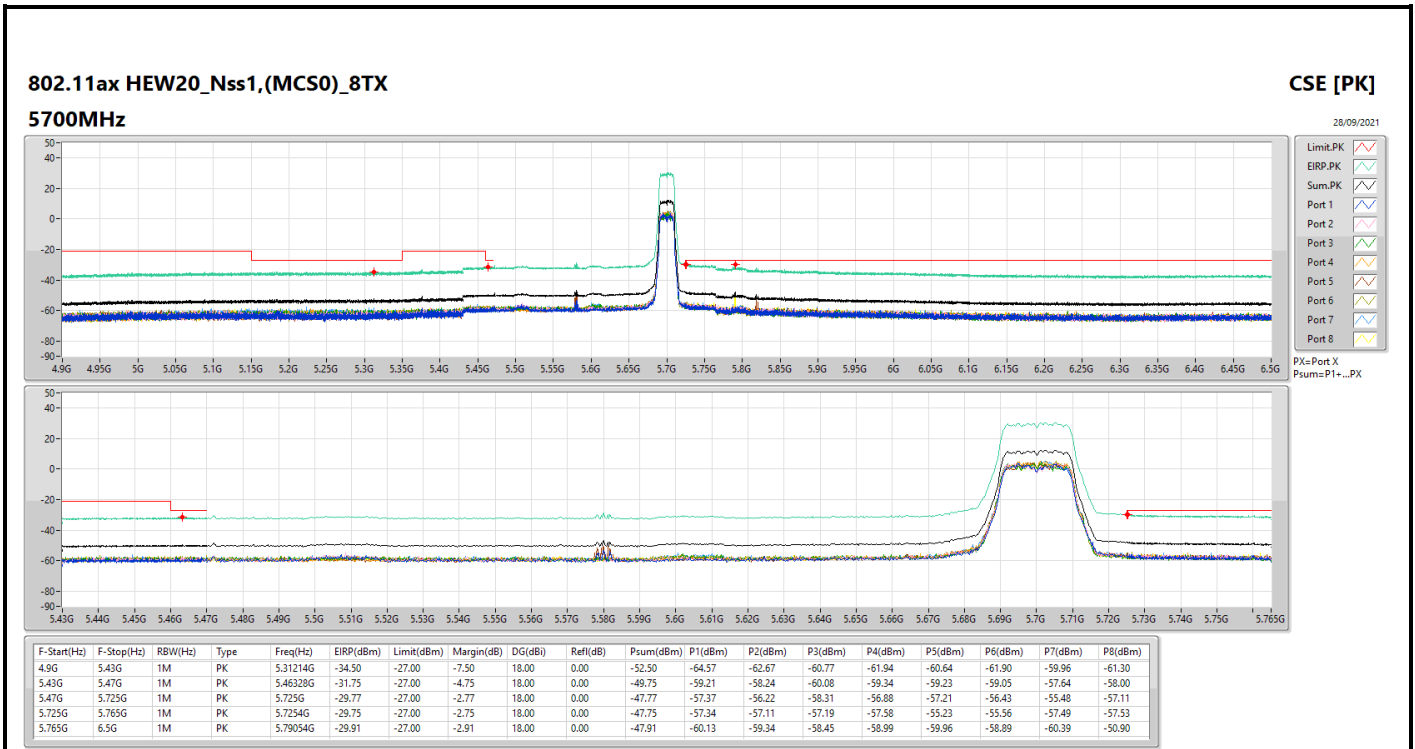

CSE TX above 1GHz (Bandedge BE) Result

Conducted Test_Radio 1 + Antenna Set 1

Appendix D.3

802.11ax HEW20_Nss1,(MCS0)_8TX

5580MHz

CSE [AV]
28/09/2021

CSE TX above 1GHz (Bandedge BE) Result

Conducted Test_Radio 1 + Antenna Set 1

Appendix D.3

CSE TX above 1GHz (Bandedge BE) Result

Conducted Test_Radio 1 + Antenna Set 1

Appendix D.3

CSE TX above 1GHz (Bandedge BE) Result

Conducted Test_Radio 1 + Antenna Set 1

Appendix D.3

802.11ax HEW80_Nss1,(MCS0)_8TX

5610MHz

CSE [AV]
05/11/2021