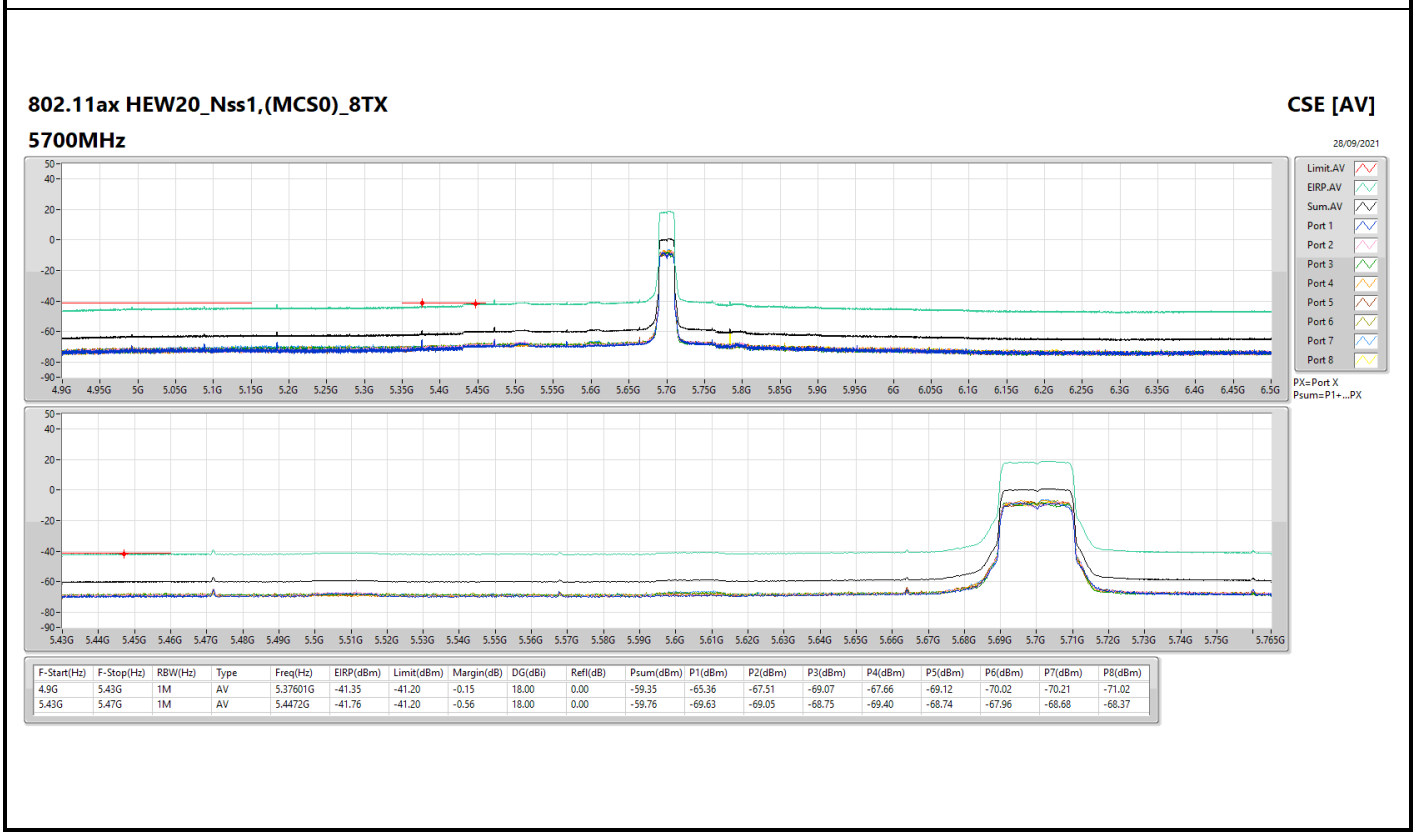

CSE TX above 1GHz (Bandedge BE) Result

Conducted Test_Radio 1 + Antenna Set 1

Appendix D.3

802.11ax HEW20_Nss1,(MCS0)_8TX

5580MHz

CSE [AV]
28/09/2021

CSE TX above 1GHz (Bandedge BE) Result

Conducted Test_Radio 1 + Antenna Set 1

Appendix D.3

CSE TX above 1GHz (Bandedge BE) Result

Conducted Test_Radio 1 + Antenna Set 1

Appendix D.3

CSE TX above 1GHz (Bandedge BE) Result

Conducted Test_Radio 1 + Antenna Set 1

Appendix D.3

802.11ax HEW80_Nss1,(MCS0)_8TX

5610MHz

CSE [AV]
05/11/2021