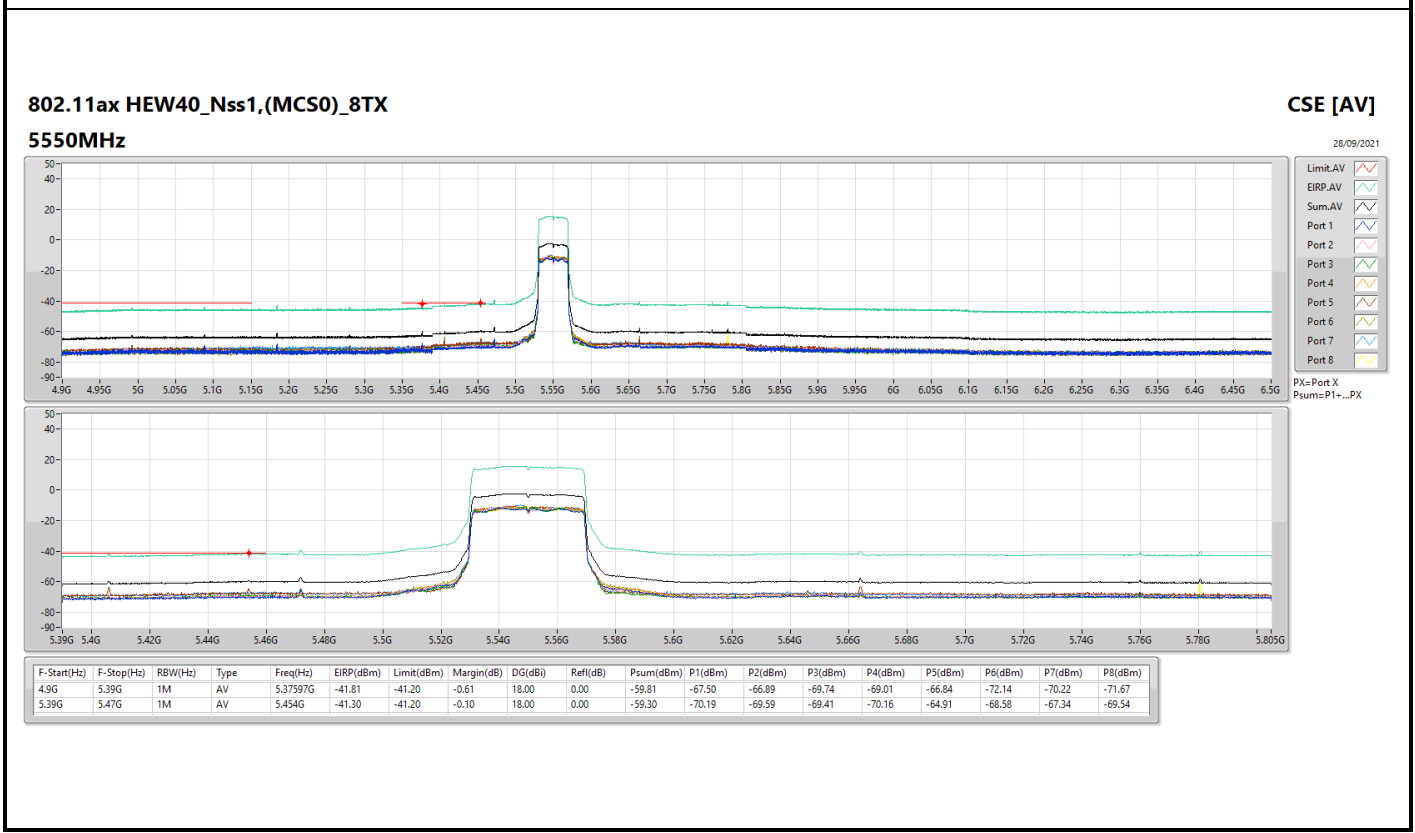

CSE TX above 1GHz (Bandedge BE) Result

Conducted Test_Radio 1 + Antenna Set 1

Appendix D.3

802.11ax HEW20_Nss1,(MCS0)_8TX

5580MHz

CSE [AV]
28/09/2021

CSE TX above 1GHz (Bandedge BE) Result

Conducted Test_Radio 1 + Antenna Set 1

Appendix D.3

CSE TX above 1GHz (Bandedge BE) Result

Conducted Test_Radio 1 + Antenna Set 1

Appendix D.3

CSE TX above 1GHz (Bandedge BE) Result

Conducted Test_Radio 1 + Antenna Set 1

Appendix D.3

802.11ax HEW80_Nss1,(MCS0)_8TX

5610MHz

CSE [AV]
05/11/2021