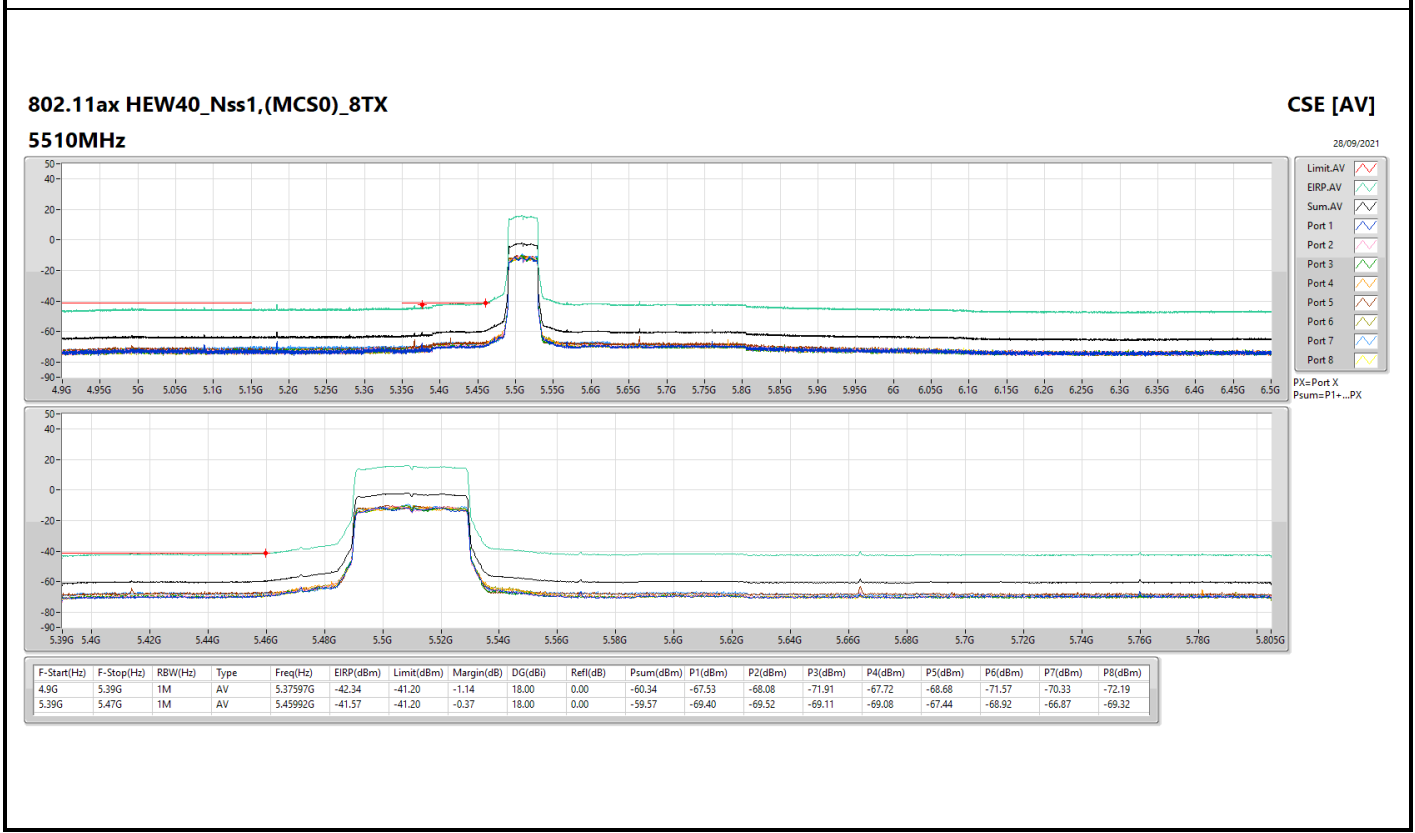

CSE TX above 1GHz (Bandedge BE) Result

Conducted Test_Radio 1 + Antenna Set 1

Appendix D.3

802.11ax HEW20_Nss1,(MCS0)_8TX

5580MHz

CSE [AV]
28/09/2021

CSE TX above 1GHz (Bandedge BE) Result

Conducted Test_Radio 1 + Antenna Set 1

Appendix D.3

CSE TX above 1GHz (Bandedge BE) Result

Conducted Test_Radio 1 + Antenna Set 1

Appendix D.3

CSE TX above 1GHz (Bandedge BE) Result

Conducted Test_Radio 1 + Antenna Set 1

Appendix D.3

802.11ax HEW80_Nss1,(MCS0)_8TX

5610MHz

CSE [AV]
05/11/2021