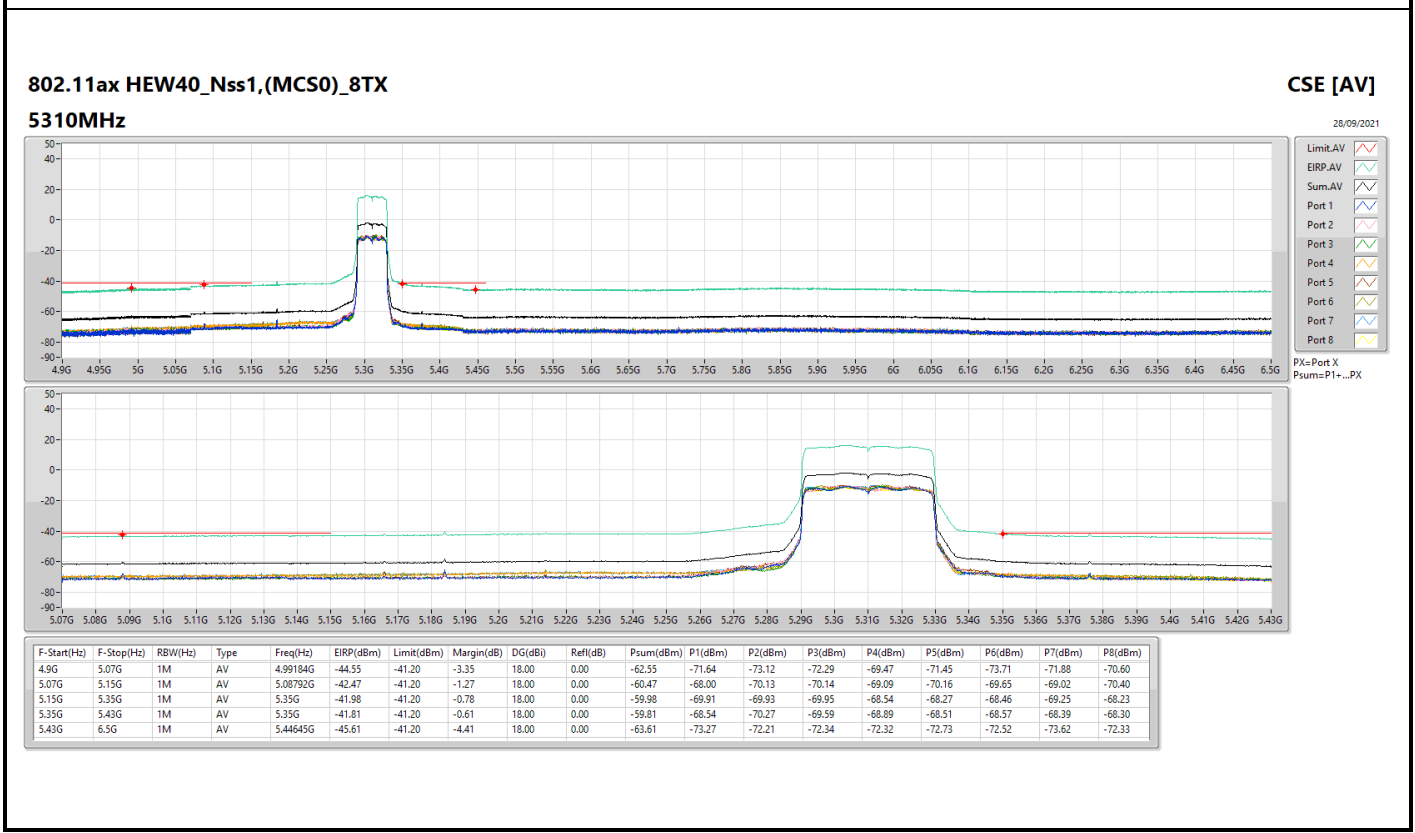

CSE TX above 1GHz (Bandedge BE) Result

Conducted Test_Radio 1 + Antenna Set 1

Appendix D.3

802.11ax HEW20_Nss1,(MCS0)_8TX

5580MHz

CSE [AV]
28/09/2021

CSE TX above 1GHz (Bandedge BE) Result

Conducted Test_Radio 1 + Antenna Set 1

Appendix D.3

CSE TX above 1GHz (Bandedge BE) Result

Conducted Test_Radio 1 + Antenna Set 1

Appendix D.3

CSE TX above 1GHz (Bandedge BE) Result

Conducted Test_Radio 1 + Antenna Set 1

Appendix D.3

802.11ax HEW80_Nss1,(MCS0)_8TX

5610MHz

CSE [AV]
05/11/2021