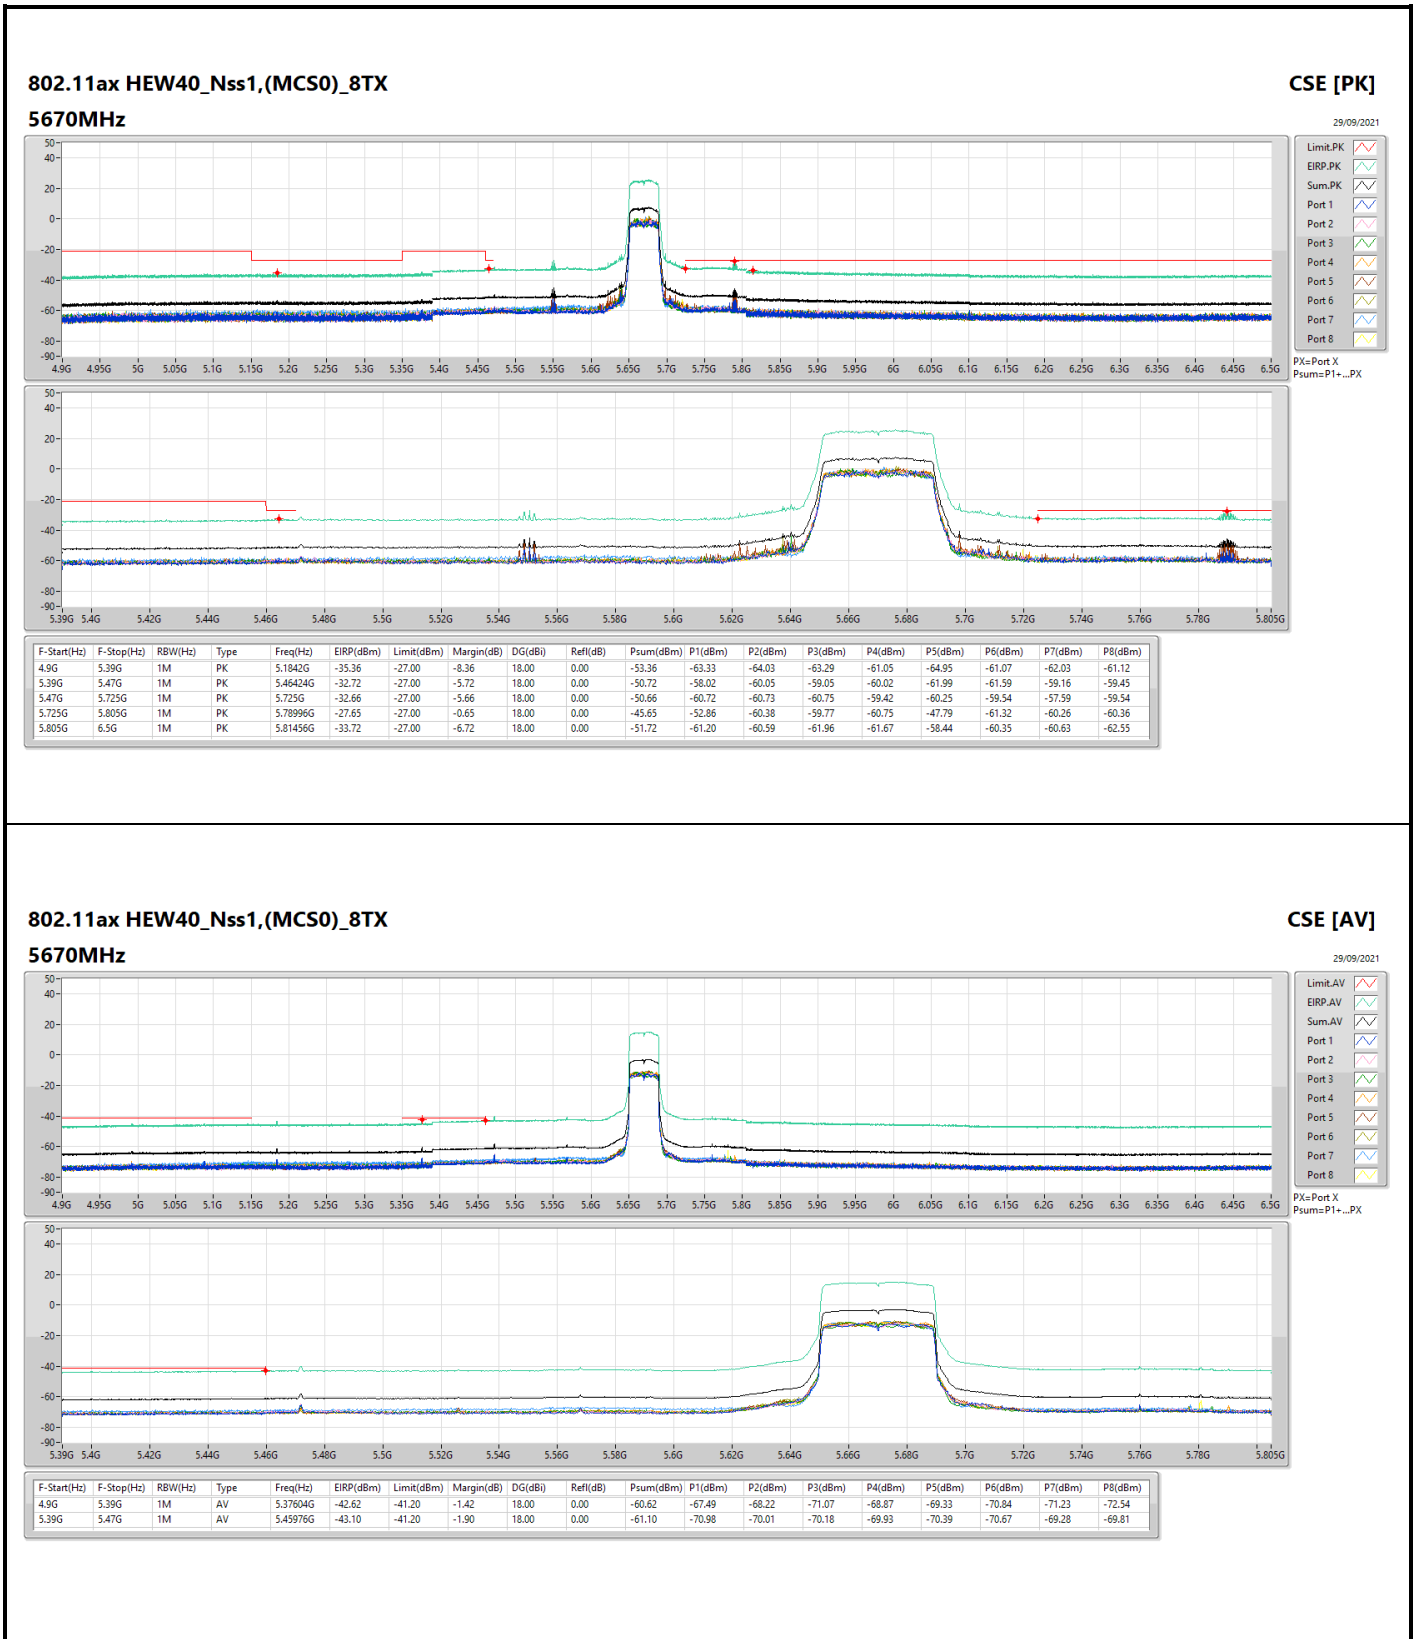

CSE TX above 1GHz (Bandedge BE) Result

Conducted Test_Radio 1 + Antenna Set 1

Appendix D.3

802.11ax HEW20_Nss1,(MCS0)_8TX

5580MHz

CSE [AV]
28/09/2021

CSE TX above 1GHz (Bandedge BE) Result

Conducted Test_Radio 1 + Antenna Set 1

Appendix D.3

CSE TX above 1GHz (Bandedge BE) Result

Conducted Test_Radio 1 + Antenna Set 1

Appendix D.3

CSE TX above 1GHz (Bandedge BE) Result

Conducted Test_Radio 1 + Antenna Set 1

Appendix D.3

802.11ax HEW80_Nss1,(MCS0)_8TX

5610MHz

CSE [AV]
05/11/2021