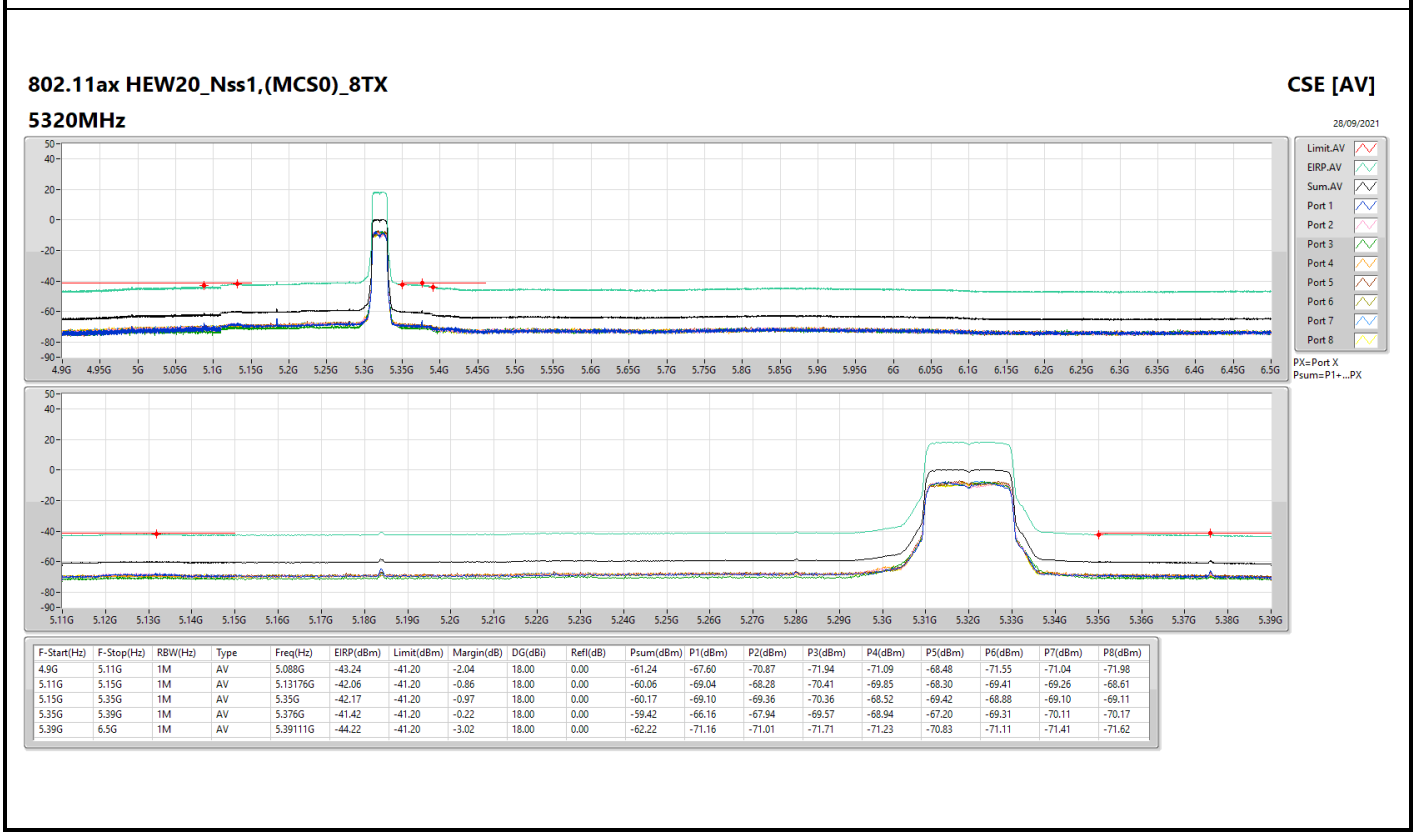

CSE TX above 1GHz (Bandedge BE) Result

Conducted Test_Radio 1 + Antenna Set 1

Appendix D.3

802.11ax HEW20_Nss1,(MCS0)_8TX

5580MHz

CSE [AV]
28/09/2021

CSE TX above 1GHz (Bandedge BE) Result

Conducted Test_Radio 1 + Antenna Set 1

Appendix D.3

CSE TX above 1GHz (Bandedge BE) Result

Conducted Test_Radio 1 + Antenna Set 1

Appendix D.3

CSE TX above 1GHz (Bandedge BE) Result

Conducted Test_Radio 1 + Antenna Set 1

Appendix D.3

802.11ax HEW80_Nss1,(MCS0)_8TX

5610MHz

CSE [AV]
05/11/2021