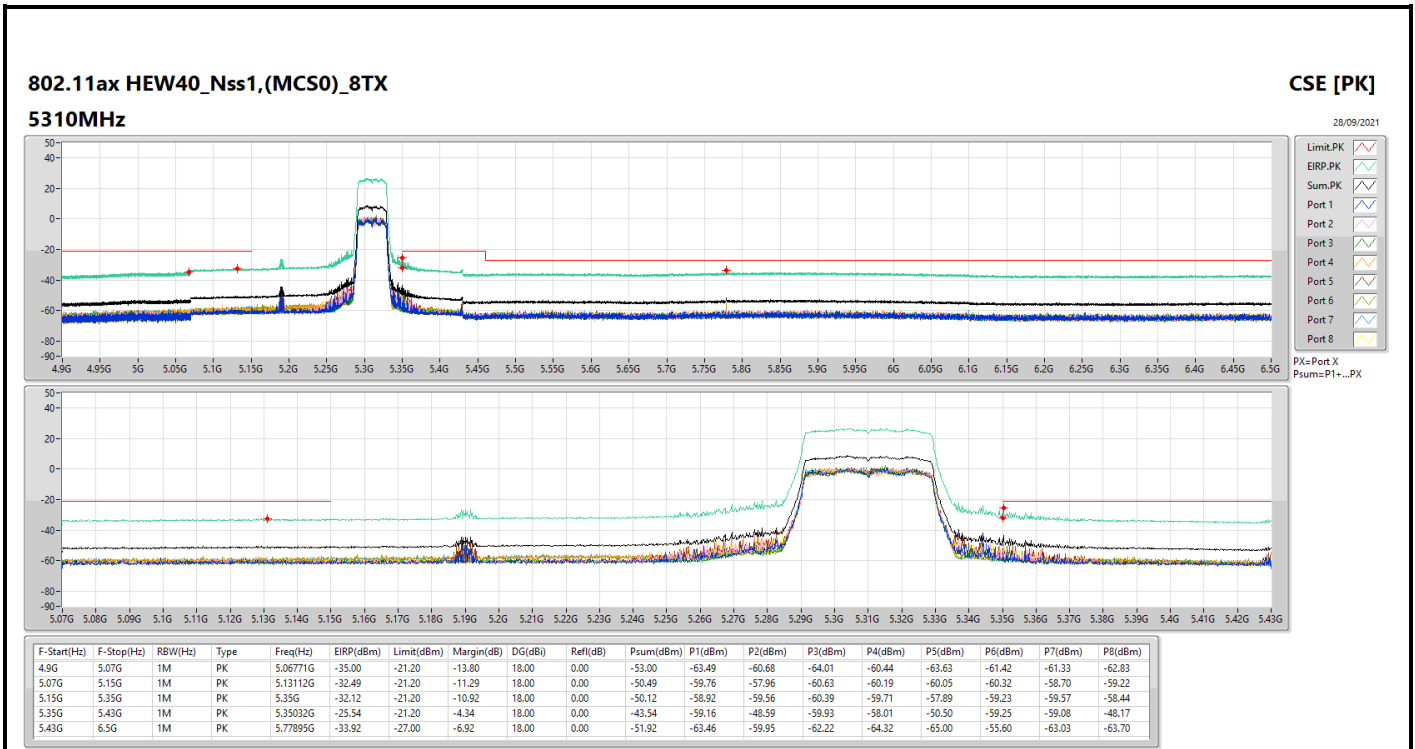

CSE TX above 1GHz (Bandedge BE) Result

Conducted Test_Radio 1 + Antenna Set 1

Appendix D.3

802.11ax HEW20_Nss1,(MCS0)_8TX

5580MHz

CSE [AV]
28/09/2021

CSE TX above 1GHz (Bandedge BE) Result

Conducted Test_Radio 1 + Antenna Set 1

Appendix D.3

CSE TX above 1GHz (Bandedge BE) Result

Conducted Test_Radio 1 + Antenna Set 1

Appendix D.3

CSE TX above 1GHz (Bandedge BE) Result

Conducted Test_Radio 1 + Antenna Set 1

Appendix D.3

802.11ax HEW80_Nss1,(MCS0)_8TX

5610MHz

CSE [AV]
05/11/2021