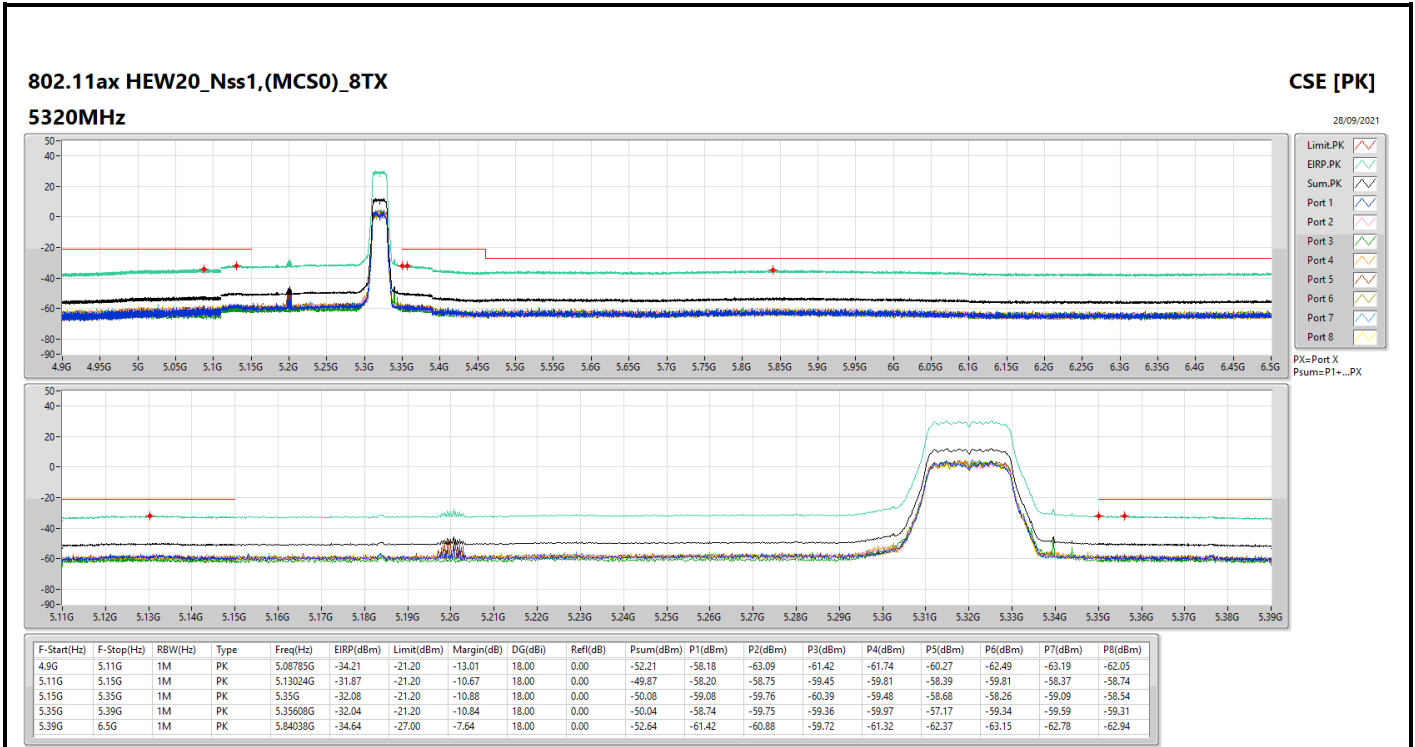

CSE TX above 1GHz (Bandedge BE) Result

Conducted Test_Radio 1 + Antenna Set 1

Appendix D.3

802.11ax HEW20_Nss1,(MCS0)_8TX

5580MHz

CSE [AV]
28/09/2021

CSE TX above 1GHz (Bandedge BE) Result

Conducted Test_Radio 1 + Antenna Set 1

Appendix D.3

CSE TX above 1GHz (Bandedge BE) Result

Conducted Test_Radio 1 + Antenna Set 1

Appendix D.3

CSE TX above 1GHz (Bandedge BE) Result

Conducted Test_Radio 1 + Antenna Set 1

Appendix D.3

802.11ax HEW80_Nss1,(MCS0)_8TX

5610MHz

CSE [AV]
05/11/2021