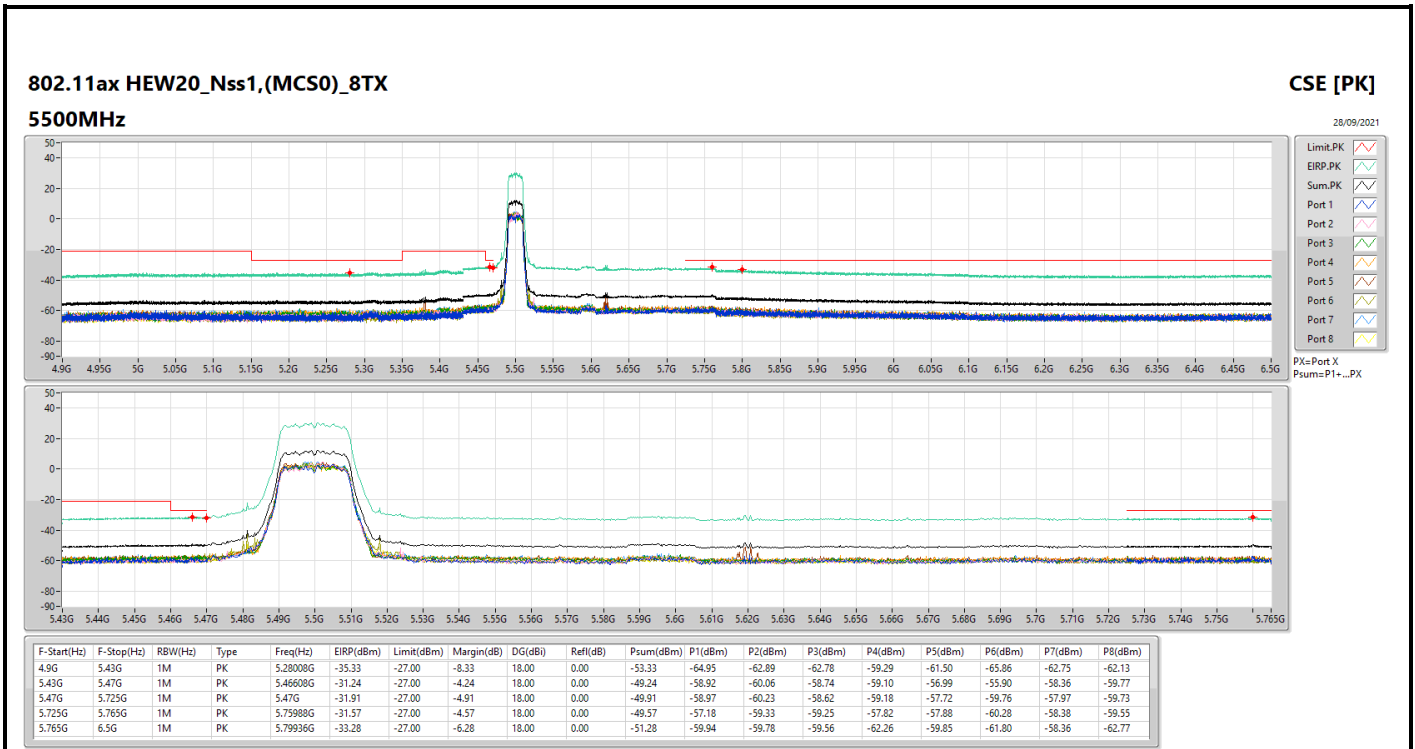

CSE TX above 1GHz (Bandedge BE) Result

Conducted Test_Radio 1 + Antenna Set 1

Appendix D.3

802.11ax HEW20_Nss1,(MCS0)_8TX

5580MHz

CSE [AV]
28/09/2021

CSE TX above 1GHz (Bandedge BE) Result

Conducted Test_Radio 1 + Antenna Set 1

Appendix D.3

CSE TX above 1GHz (Bandedge BE) Result

Conducted Test_Radio 1 + Antenna Set 1

Appendix D.3

CSE TX above 1GHz (Bandedge BE) Result

Conducted Test_Radio 1 + Antenna Set 1

Appendix D.3

802.11ax HEW80_Nss1,(MCS0)_8TX

5610MHz

CSE [AV]
05/11/2021