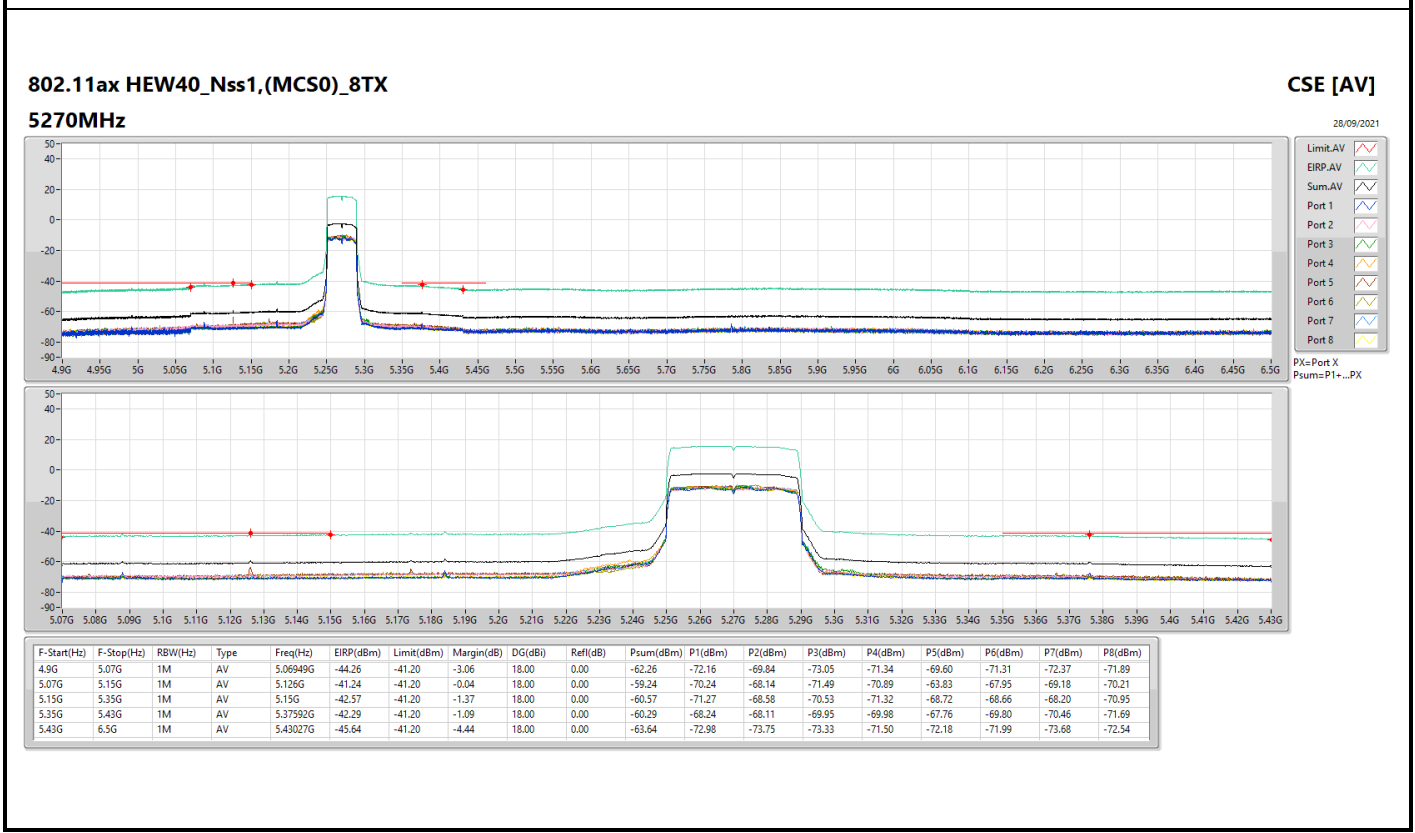

CSE TX above 1GHz (Bandedge BE) Result

Conducted Test_Radio 1 + Antenna Set 1

Appendix D.3

802.11ax HEW20_Nss1,(MCS0)_8TX

5580MHz

CSE [AV]
28/09/2021

CSE TX above 1GHz (Bandedge BE) Result

Conducted Test_Radio 1 + Antenna Set 1

Appendix D.3

CSE TX above 1GHz (Bandedge BE) Result

Conducted Test_Radio 1 + Antenna Set 1

Appendix D.3

CSE TX above 1GHz (Bandedge BE) Result

Conducted Test_Radio 1 + Antenna Set 1

Appendix D.3

802.11ax HEW80_Nss1,(MCS0)_8TX

5610MHz

CSE [AV]
05/11/2021