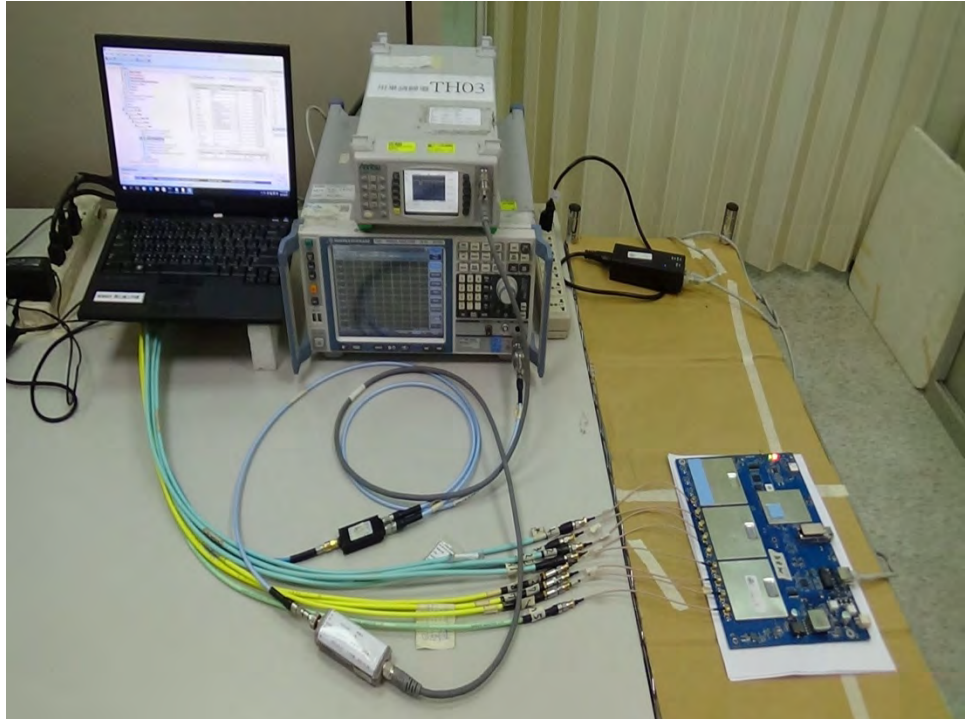

REAR VIEW

For Cabinet

Test Configuration: Above 1GHz

FRONT VIEW

REAR VIEW

3. Photographs of RF Conducted Test Configuration

FRONT VIEW

REAR VIEW