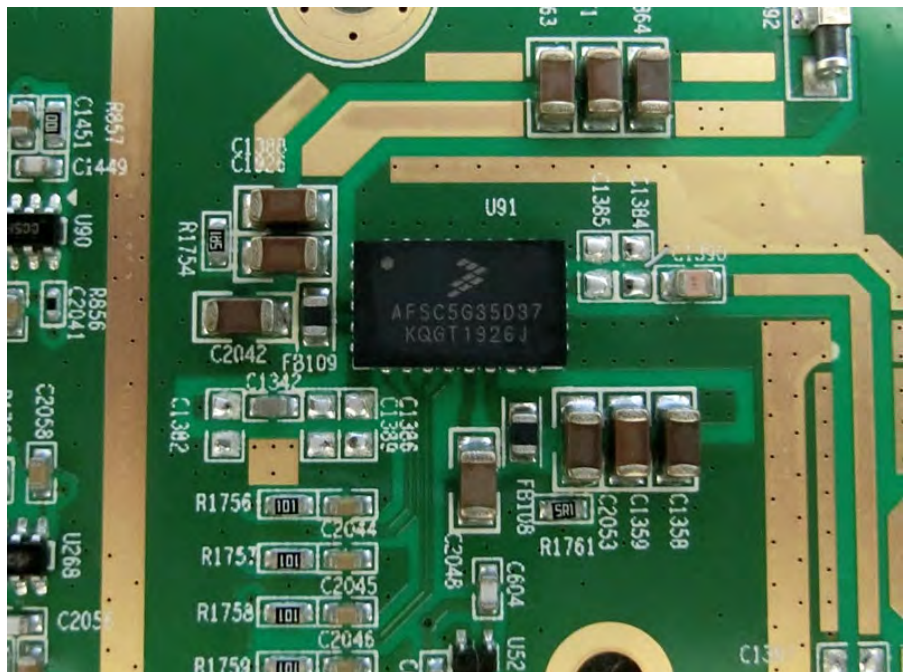

Brand Name: Cambium Networks Model Name: 3 GHz cnRanger 210 RRH

Power supply