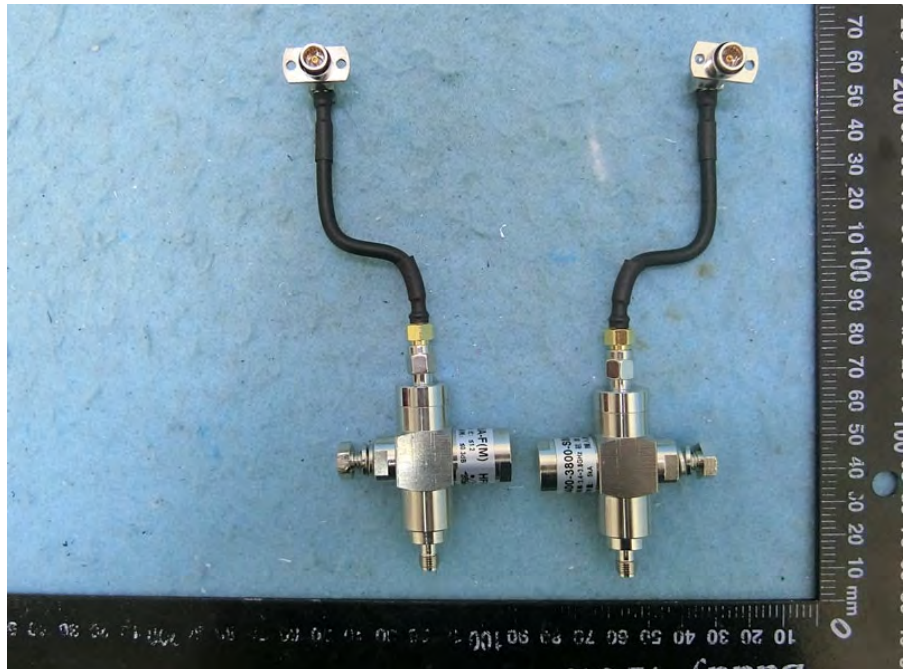

Brand Name: Cambium Networks Model Name: 3 GHz cnRanger 210 RRH

Power supply