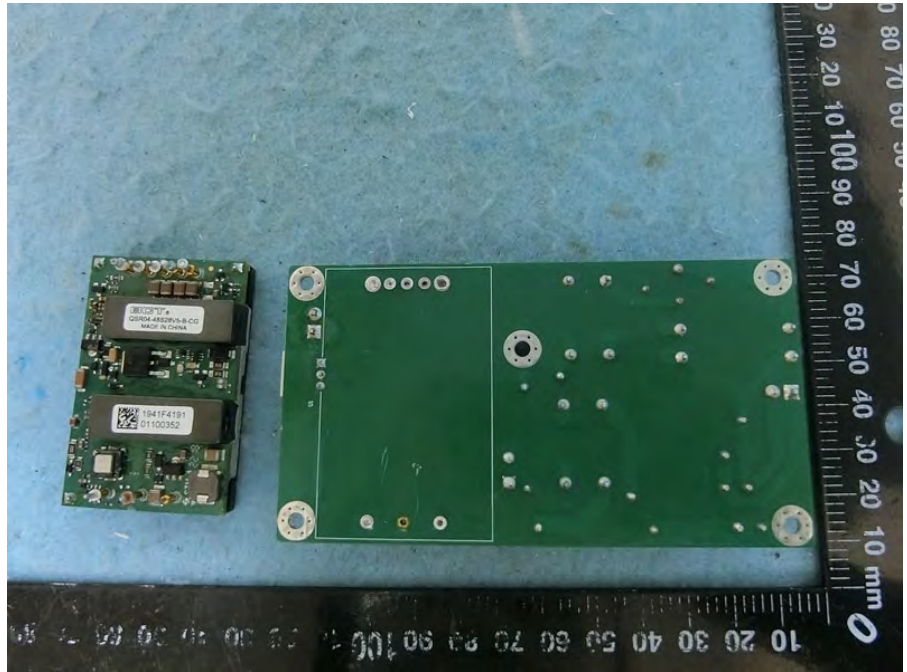

Brand Name: Cambium Networks Model Name: 3 GHz cnRanger 210 RRH

Power supply