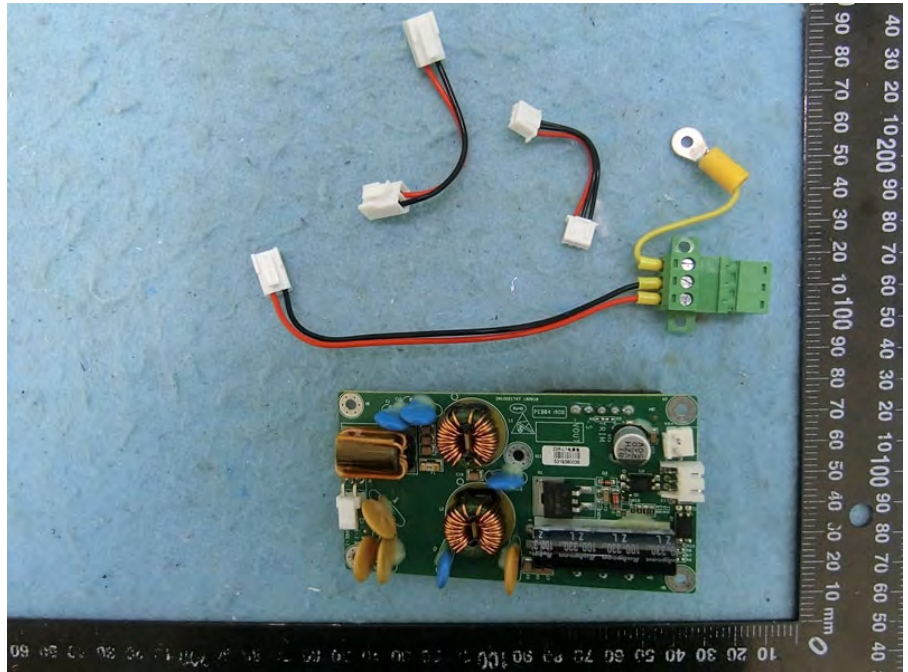

Brand Name: Cambium Networks Model Name: 3 GHz cnRanger 210 RRH

Power supply