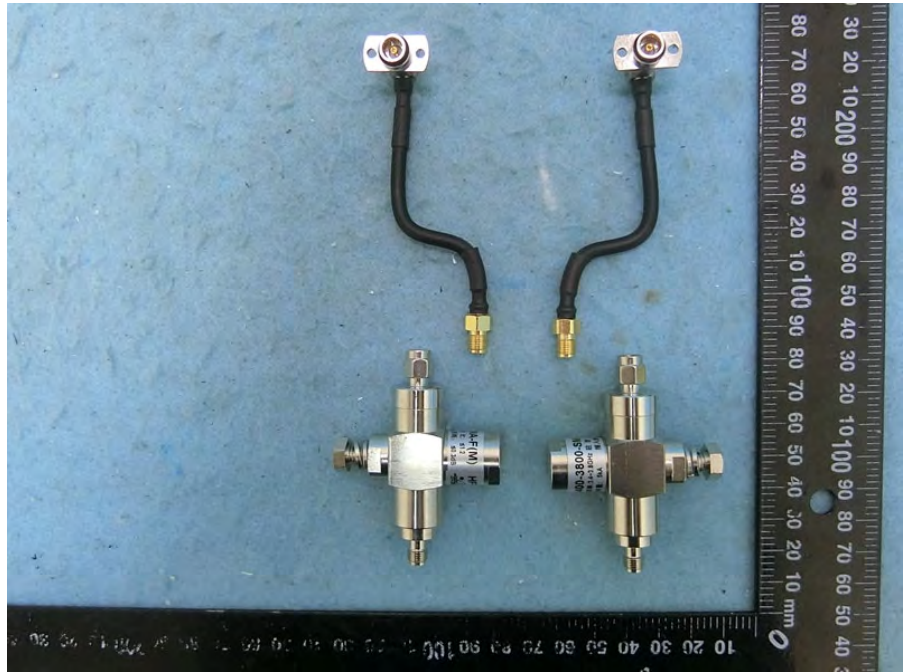

Brand Name: Cambium Networks Model Name: 3 GHz cnRanger 210 RRH

Power supply