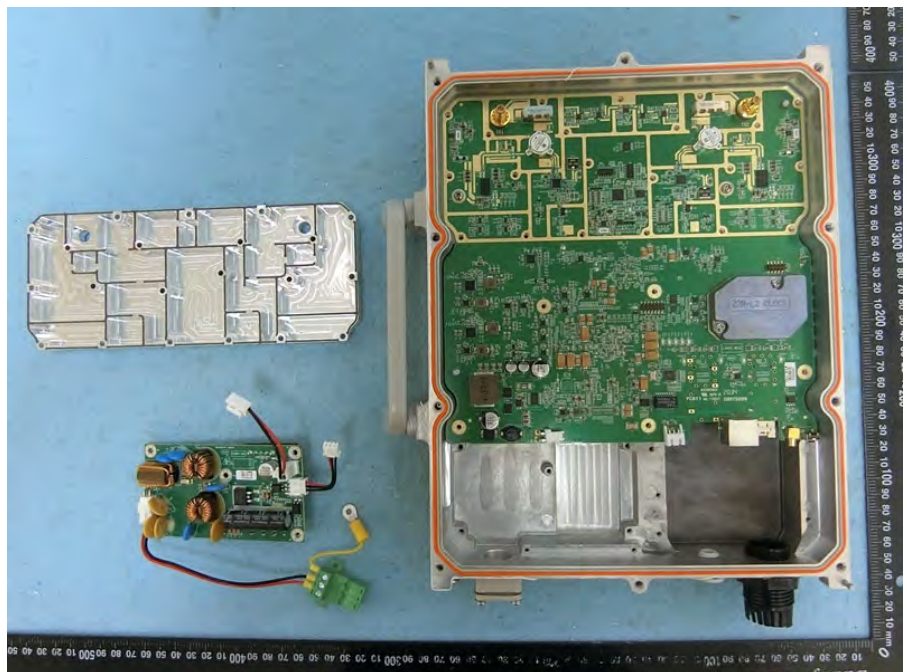

Brand Name: Cambium Networks Model Name: 3 GHz cnRanger 210 RRH

Power supply