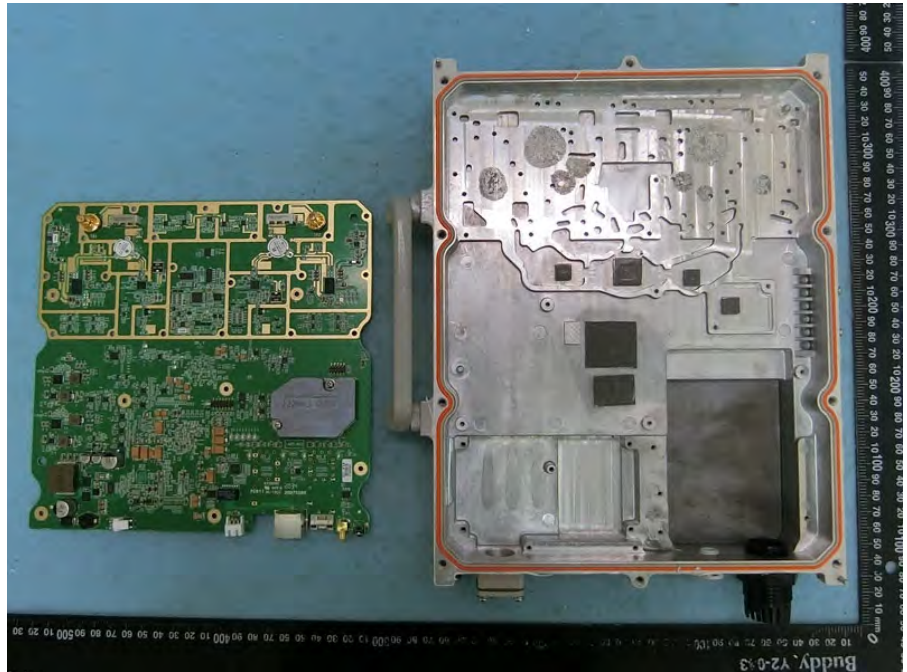

Brand Name: Cambium Networks Model Name: 3 GHz cnRanger 210 RRH

Power supply