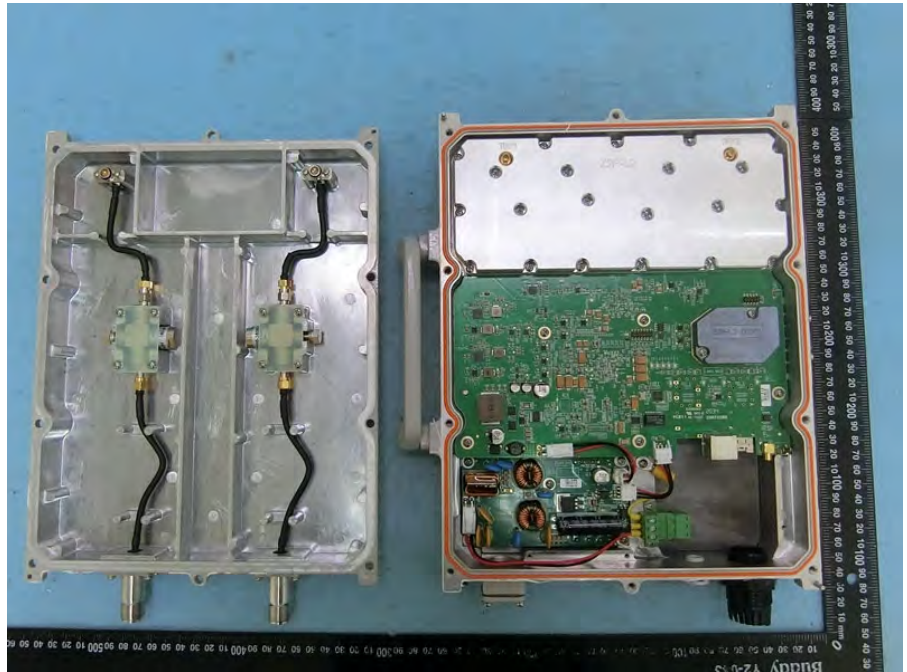

Brand Name: Cambium Networks Model Name: 3 GHz cnRanger 210 RRH

Power supply