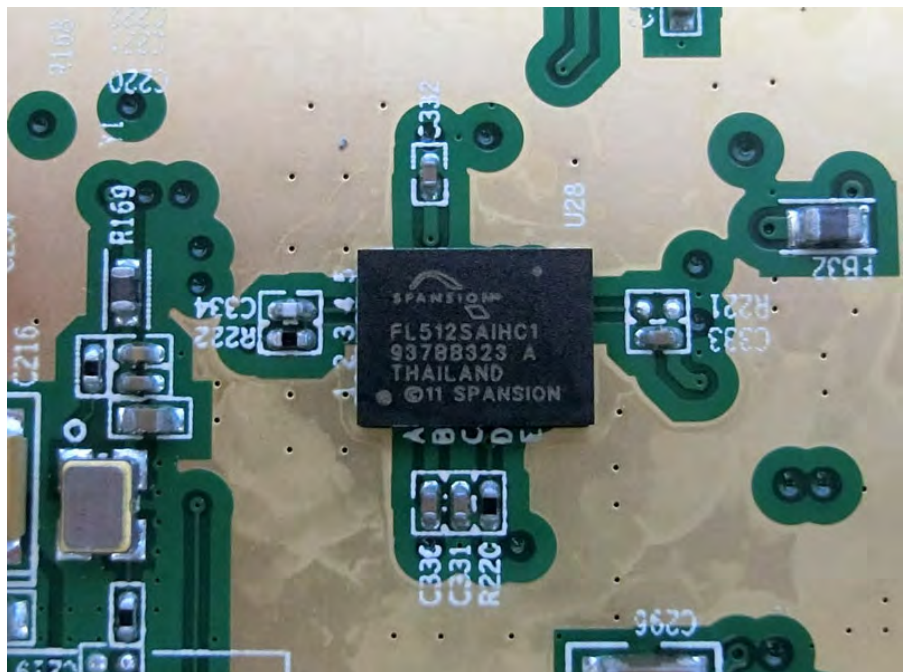

Brand Name: Cambium Networks Model Name: 3 GHz cnRanger 210 RRH

Power supply