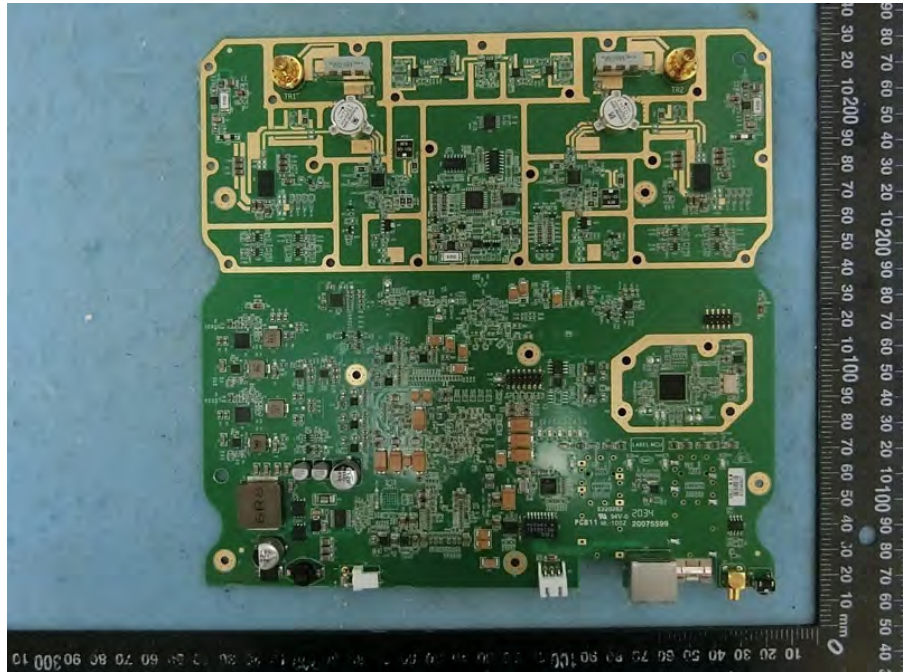

Brand Name: Cambium Networks Model Name: 3 GHz cnRanger 210 RRH

Power supply