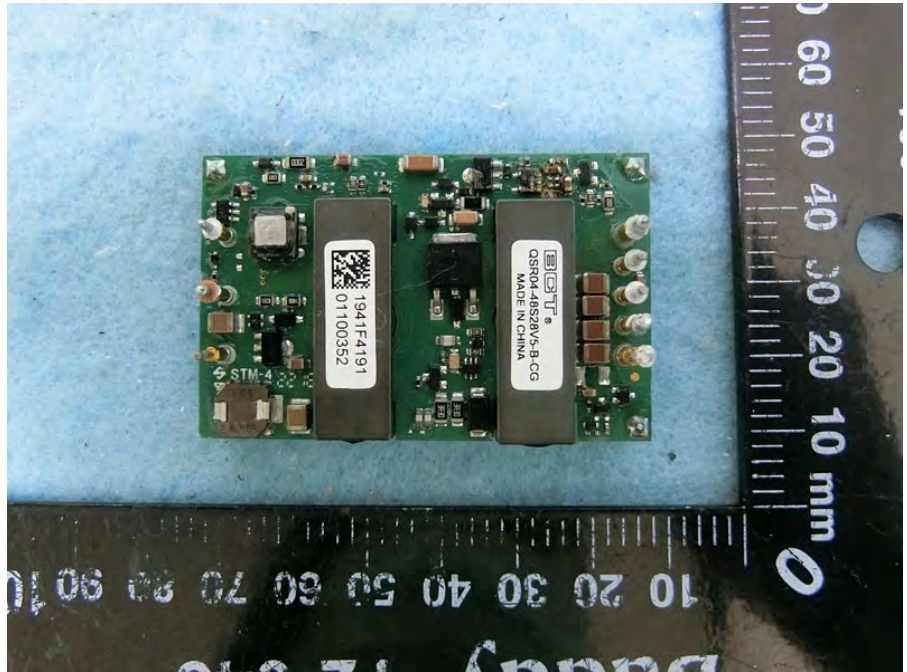

Brand Name: Cambium Networks Model Name: 3 GHz cnRanger 210 RRH

Power supply