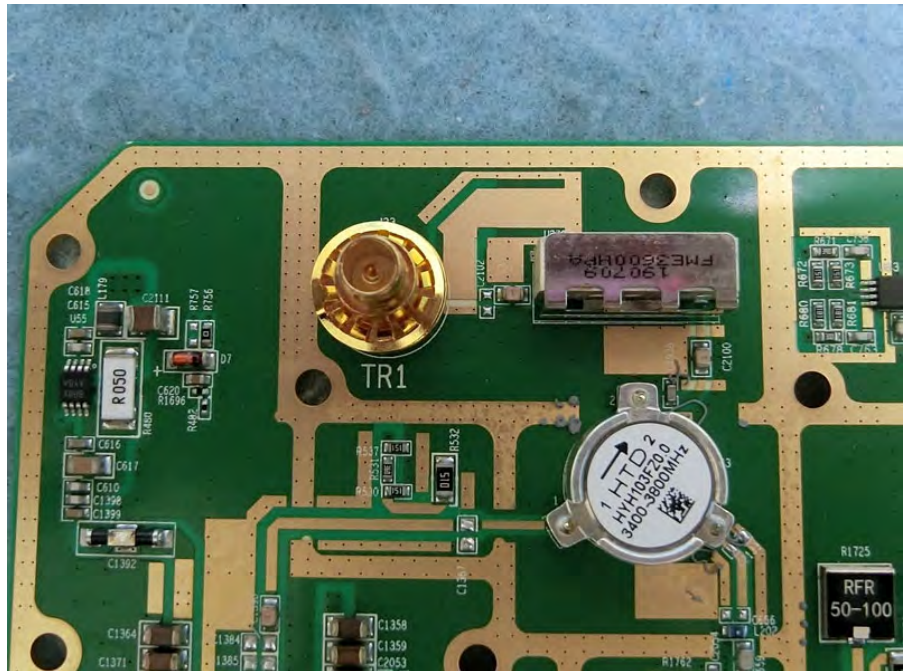

Brand Name: Cambium Networks Model Name: 3 GHz cnRanger 210 RRH

Power supply