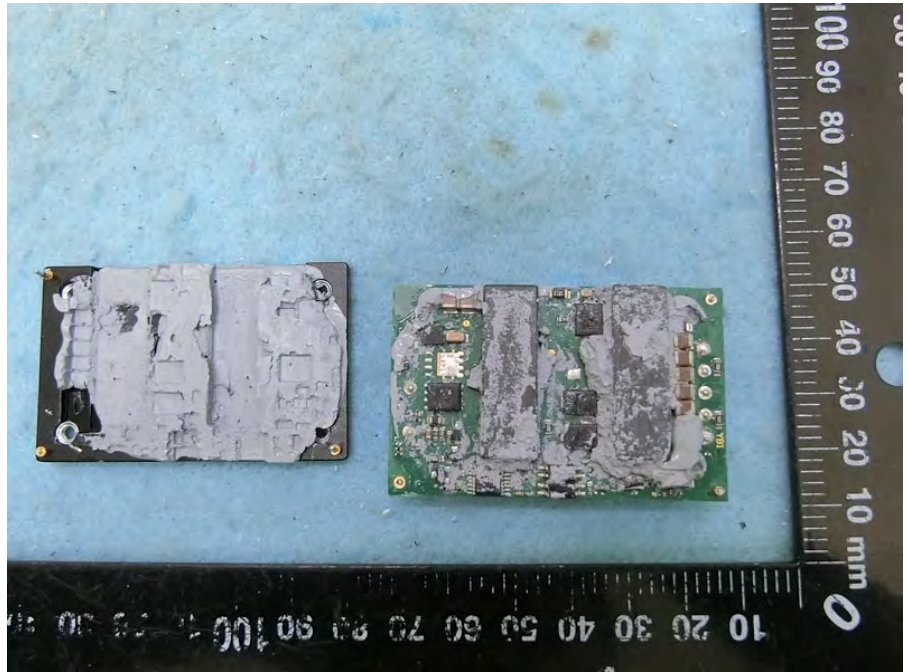

Brand Name: Cambium Networks Model Name: 3 GHz cnRanger 210 RRH

Power supply