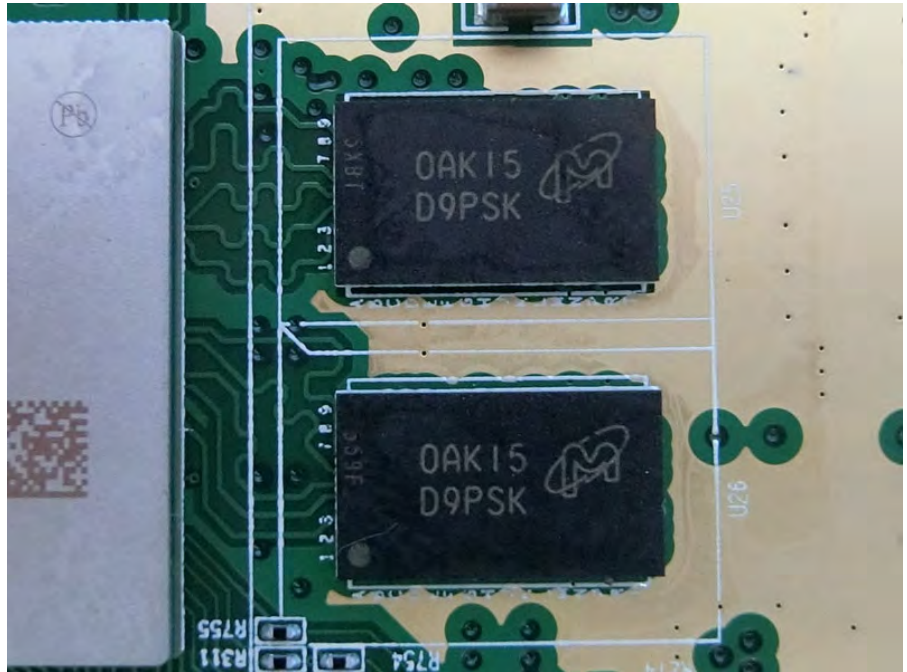

Brand Name: Cambium Networks Model Name: 3 GHz cnRanger 210 RRH

Power supply