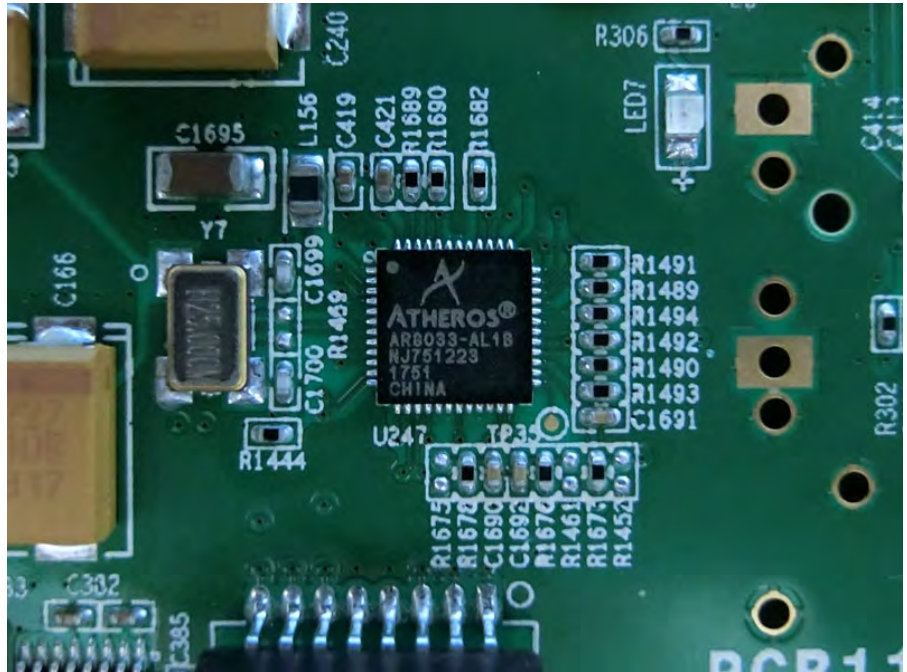

Brand Name: Cambium Networks Model Name: 3 GHz cnRanger 210 RRH

Power supply