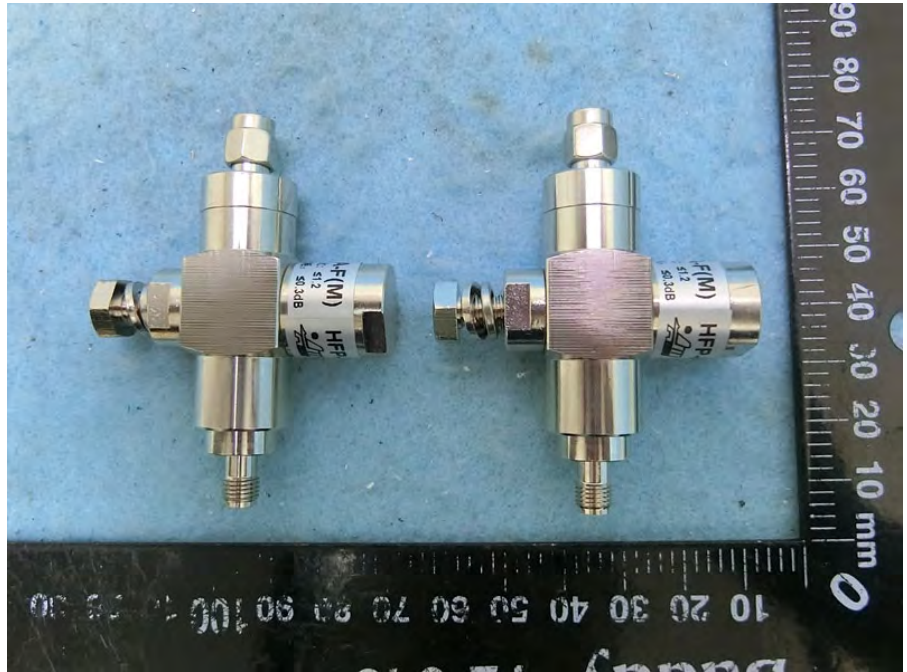

Brand Name: Cambium Networks Model Name: 3 GHz cnRanger 210 RRH

Power supply