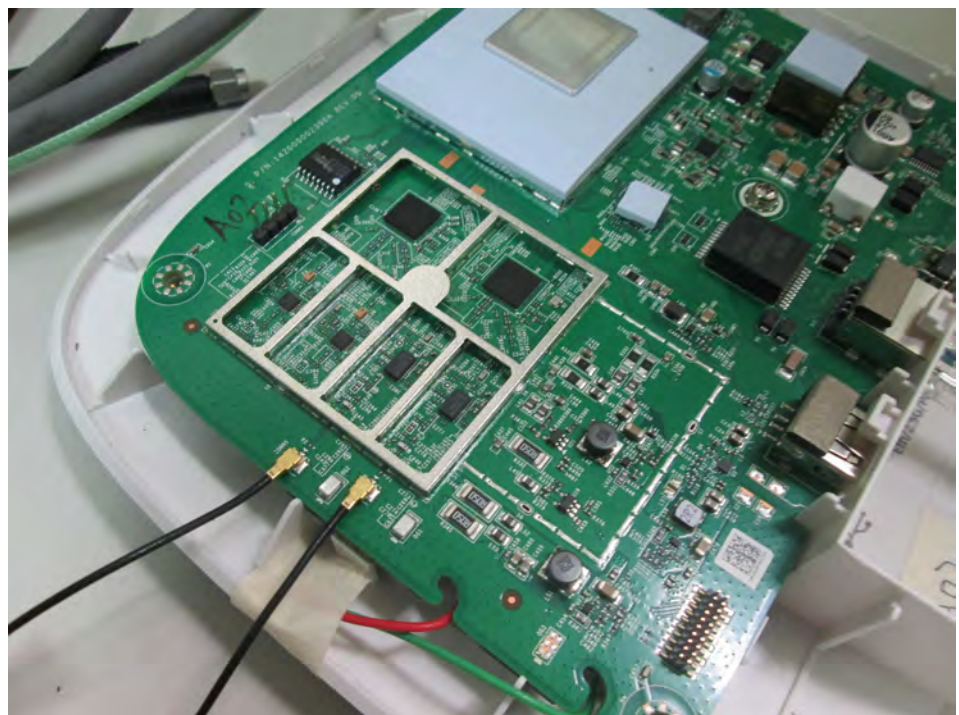

1. Photographs of Conducted Emissions Test Configuration

FRONT VIEW

REAR VIEW

2. Photographs of RF Conducted Test Configuration

FRONT VIEW

CLOSE-UP VIEW

3. Photographs of Radiated Emissions Test Configuration

Test Configuration: 30MHz~1GHz / Test Mode: Mode 1

FRONT VIEW

REAR VIEW

Test Configuration: Above 1GHz / Test Mode: Mode 2

FRONT VIEW

REAR VIEW

—THE END—