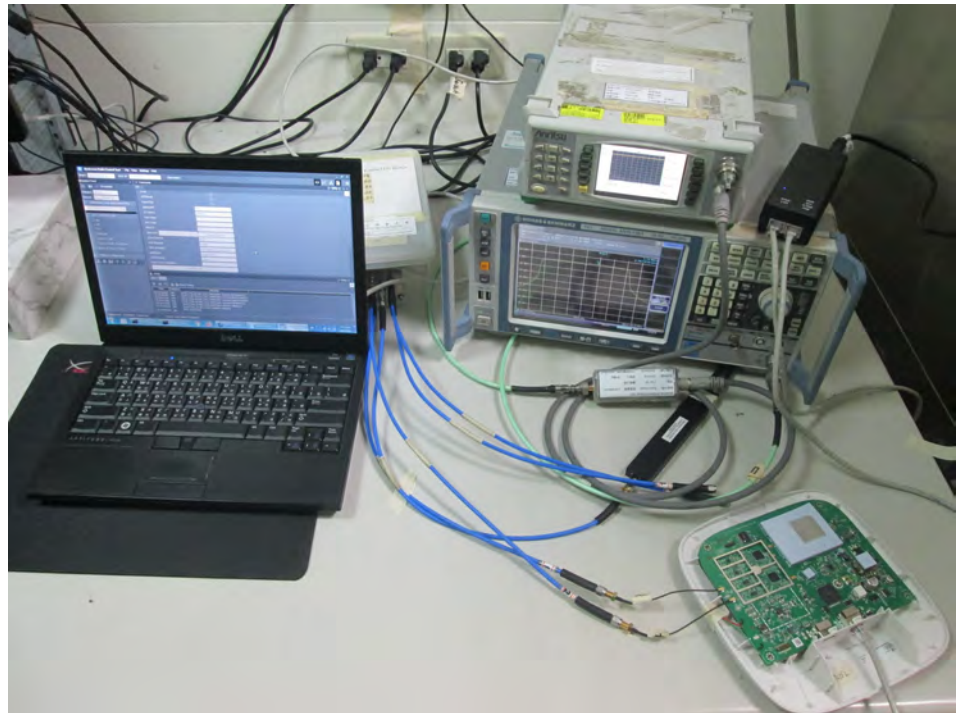

1. Photographs of Conducted Emissions Test Configuration

FRONT VIEW

REAR VIEW

2. Photographs of RF Conducted Test Configuration

FRONT VIEW

CLOSE-UP VIEW

3. Photographs of Radiated Emissions Test Configuration

Test Configuration: 30MHz~1GHz / Test Mode: Mode 1

FRONT VIEW

REAR VIEW

Test Configuration: Above 1GHz / Test Mode: Mode 2

FRONT VIEW

REAR VIEW

—THE END—