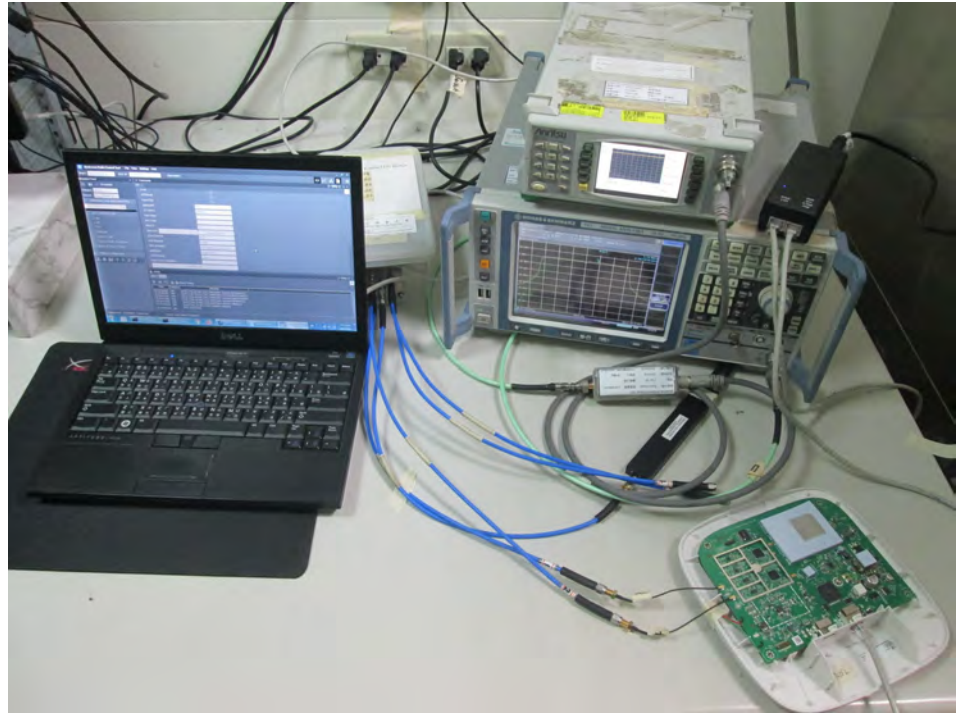

1. Photographs of Conducted Emissions Test Configuration

FRONT VIEW

REAR VIEW

2. Photographs of RF Conducted Test Configuration

FRONT VIEW

CLOSE-UP VIEW

3. Photographs of Radiated Emissions Test Configuration

Test Configuration: 30MHz~1GHz / Test Mode: Mode 1

FRONT VIEW

REAR VIEW

Test Configuration: Above 1GHz / Test Mode: Mode 2

FRONT VIEW

REAR VIEW

—THE END—