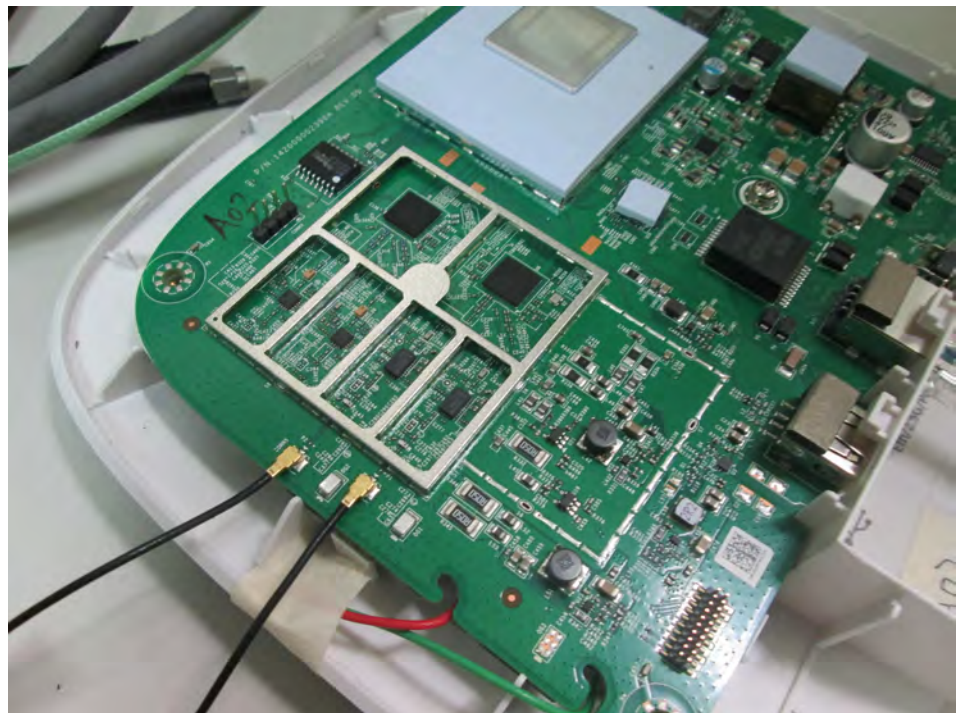

1. Photographs of Conducted Emissions Test Configuration

FRONT VIEW

REAR VIEW

2. Photographs of RF Conducted Test Configuration

FRONT VIEW

CLOSE-UP VIEW

3. Photographs of Radiated Emissions Test Configuration

Test Configuration: 30MHz~1GHz / Test Mode: Mode 1

FRONT VIEW

REAR VIEW

Test Configuration: Above 1GHz / Test Mode: Mode 2

FRONT VIEW

REAR VIEW

—THE END—