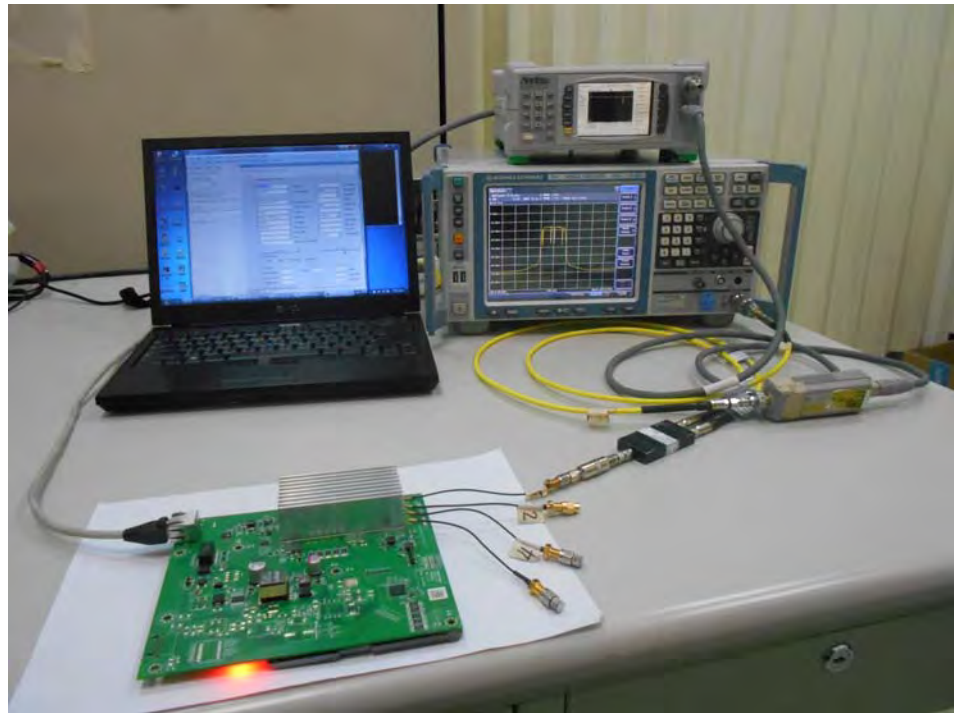

1. Photographs of Conducted Emissions Test Configuration

FRONT VIEW

REAR VIEW

2. Photographs of Radiated Emissions Test Configuration

Test Configuration: 30MHz~1GHz

FRONT VIEW

REAR VIEW

Test Configuration: Above 1GHz

FRONT VIEW

REAR VIEW

CLOSE-UP VIEW

3. Photographs of Conducted Emissions Test Configuration

FRONT VIEW

————THE END————