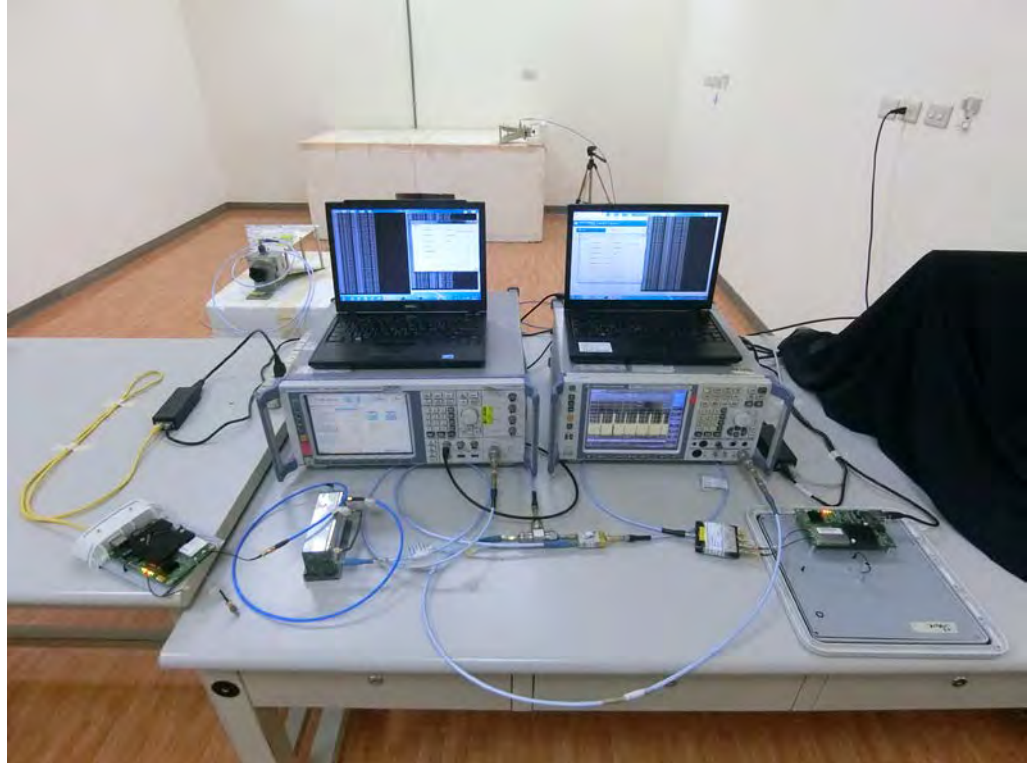

Appendix A. Test Photos

1. Photographs of Dynamic Frequency Selection Test Configuration

For Master:

FRONT VIEW

CLOSE-UP VIEW

For Client without radar detection:

FRONT VIEW

CLOSE-UP VIEW