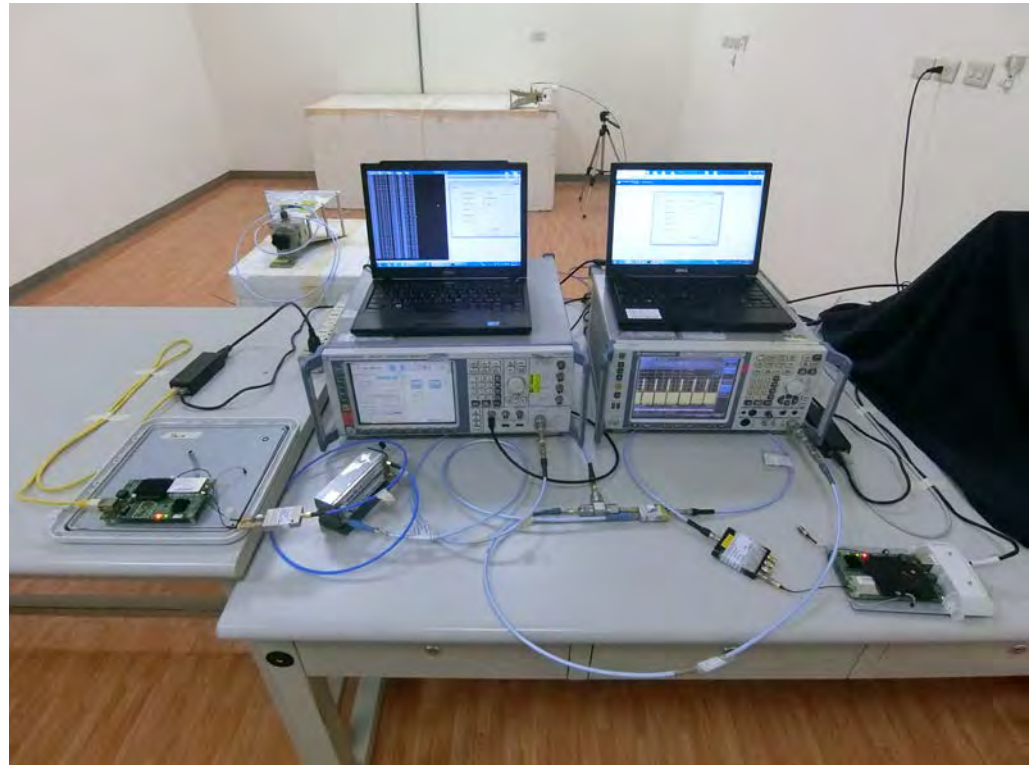

Appendix A. Test Photos

1. Photographs of Dynamic Frequency Selection Test Configuration

For Master:

FRONT VIEW

CLOSE-UP VIEW

For Client without radar detection:

FRONT VIEW

CLOSE-UP VIEW