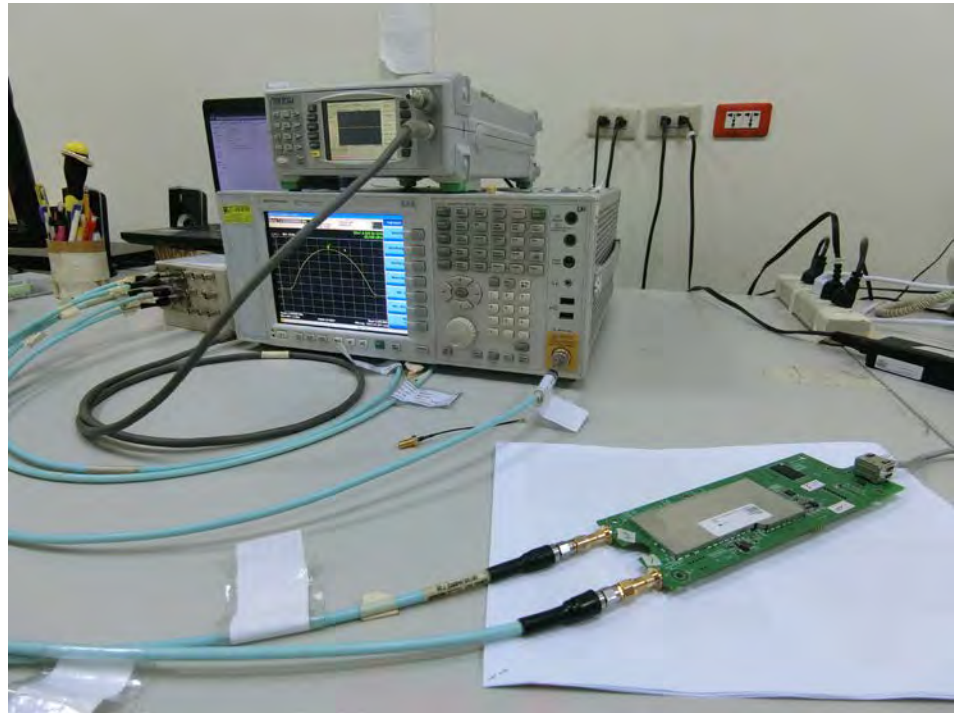

## 1. Photographs of Radiated Emissions Test Configuration

Test Configuration: 30MHz~1GHz

FRONT VIEW

REAR VIEW

**CLOSE-UP VIEW**

**Test Configuration: Above 1GHz****FRONT VIEW****REAR VIEW**

**CLOSE-UP VIEW**

## 2. Photographs of Conducted Emissions Test Configuration

FRONT VIEW

CLOSE-UP VIEW

————THE END————