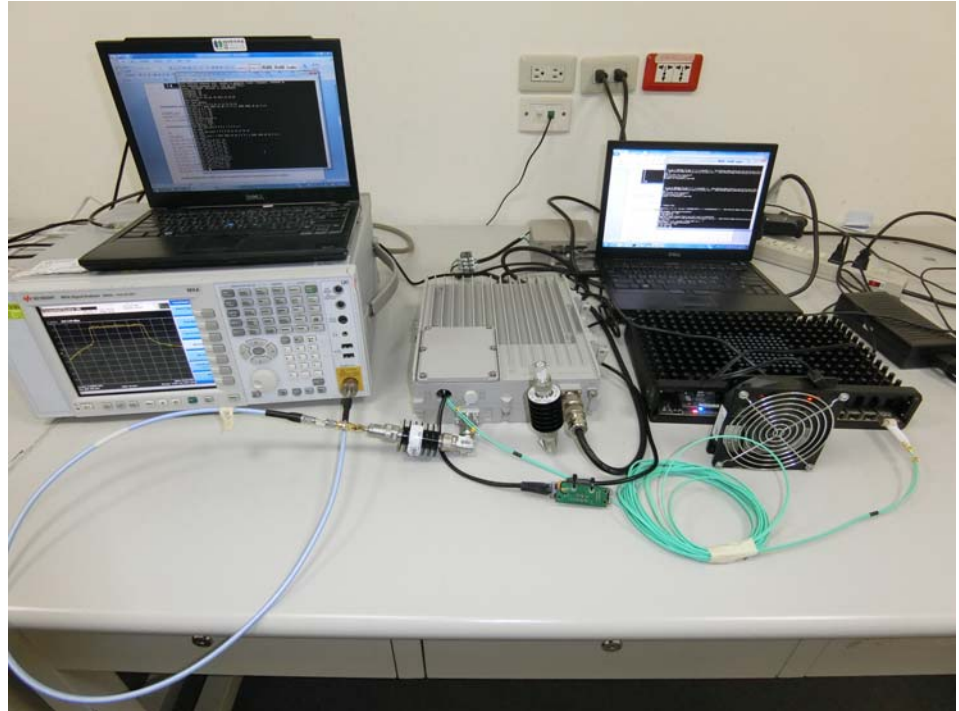

## 1. Photographs of Conducted Test Configuration

**FRONT VIEW**

## 2. Photographs of Radiated Emissions Test Configuration

Test Configuration: 30MHz~1GHz

FRONT VIEW

REAR VIEW

**Test Configuration: Above 1GHz**

**FRONT VIEW**

**REAR VIEW**

————THE END————