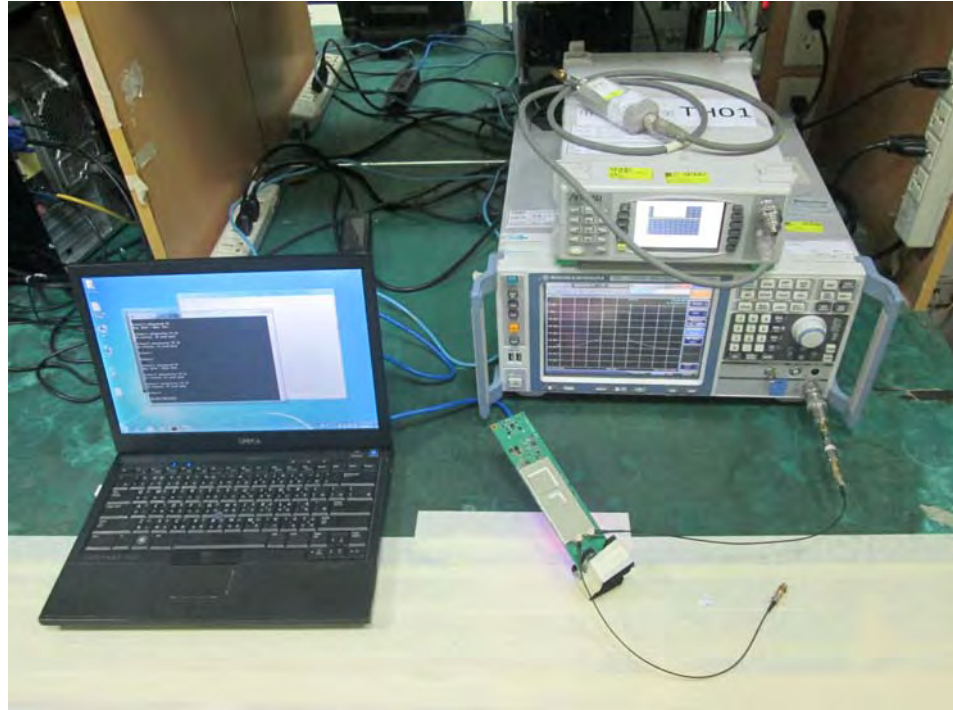

Test Photos

1. Photographs of Conducted Emissions Test Configuration

FRONT VIEW

REAR VIEW

2. Photographs of Radiated Emissions Test Configuration

Test Configuration: 30MHz~1GHz

FRONT VIEW

REAR VIEW

Test Configuration: Above 1GHz

For Cabinet test:

FRONT VIEW

REAR VIEW

3. Photographs of Conducted Emissions Test Configuration

FRONT VIEW

REAR VIEW