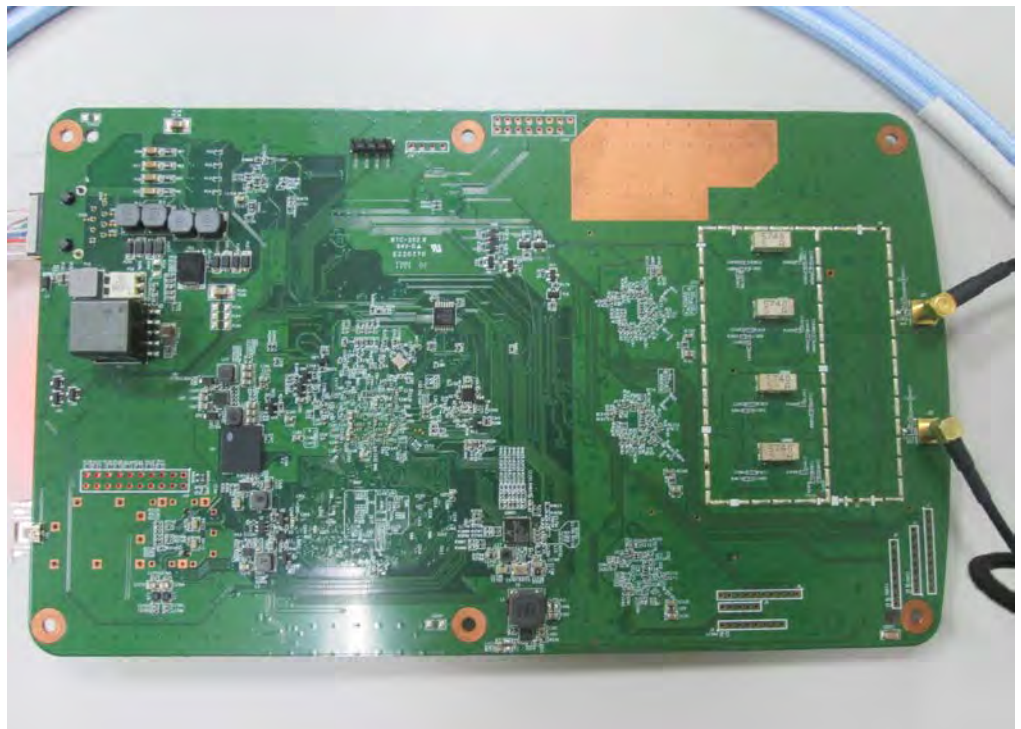

Appendix A. Test Photos

1. Photographs of Dynamic Frequency Selection Test Configuration

For Master:

FRONT VIEW

CLOSE-UP VIEW

For Client without radar detection:

FRONT VIEW

CLOSE-UP VIEW