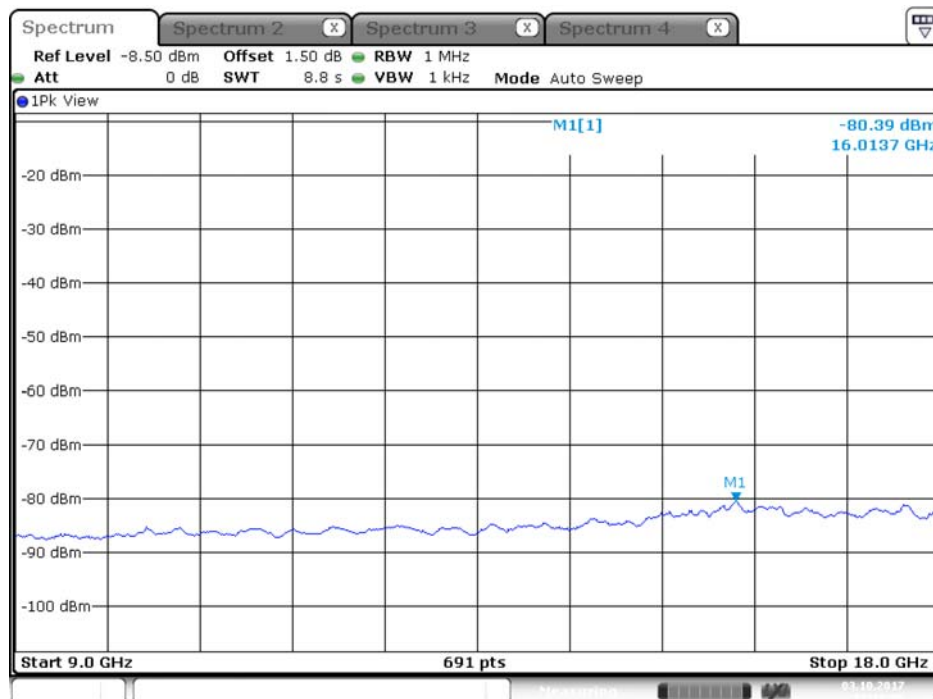

## Plot on Configuration QPSK, 20M / 5300 MHz / Peak / Port 1 / 9GHz~18GHz

Date: 3.OCT.2017 17:16:58

## Plot on Configuration QPSK, 20M / 5300 MHz / Peak / Port 2 / 9GHz~18GHz

Date: 3.OCT.2017 17:17:26

Plot on Configuration QPSK, 20M / 5320 MHz / Average / Port 1 / 9GHz~18GHz

Date: 3.OCT.2017 17:17:45

Plot on Configuration QPSK, 20M / 5320 MHz / Average / Port 2 / 9GHz~18GHz

## Plot on Configuration QPSK, 20M / 5320 MHz / Peak / Port 1 / 9GHz~18GHz

Date: 3.OCT.2017 17:17:56