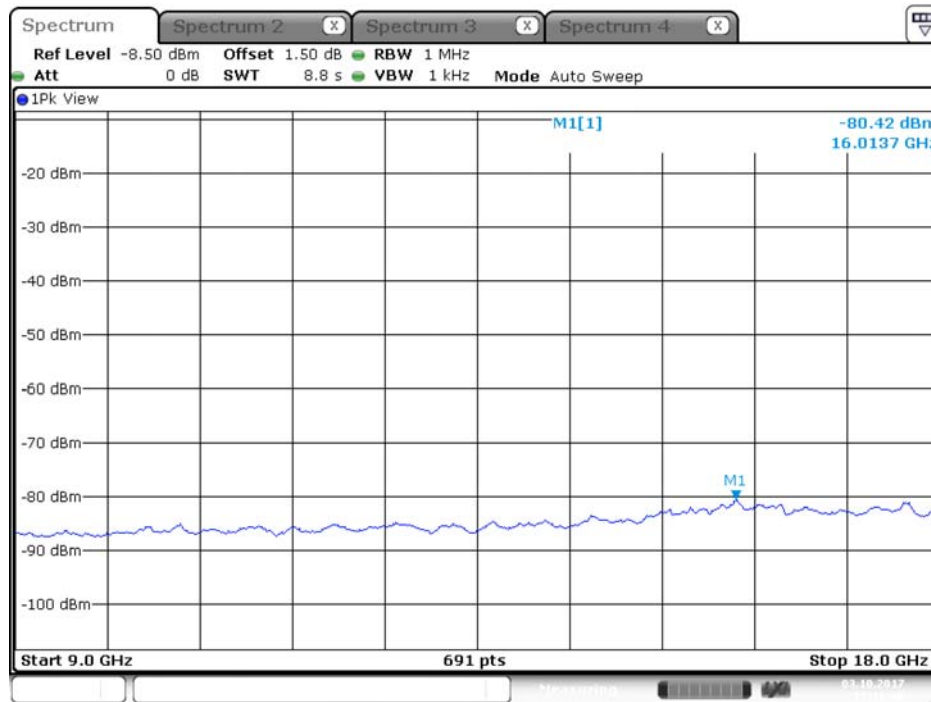

## Plot on Configuration QPSK, 20M / 5260 MHz / Peak / Port 1 / 9GHz~18GHz

Date: 3.OCT.2017 17:16:08

## Plot on Configuration QPSK, 20M / 5260 MHz / Peak / Port 2 / 9GHz~18GHz

Date: 3.OCT.2017 17:16:33

## Plot on Configuration QPSK, 20M / 5300 MHz / Average / Port 1 / 9GHz~18GHz

Date: 3.OCT.2017 17:16:48