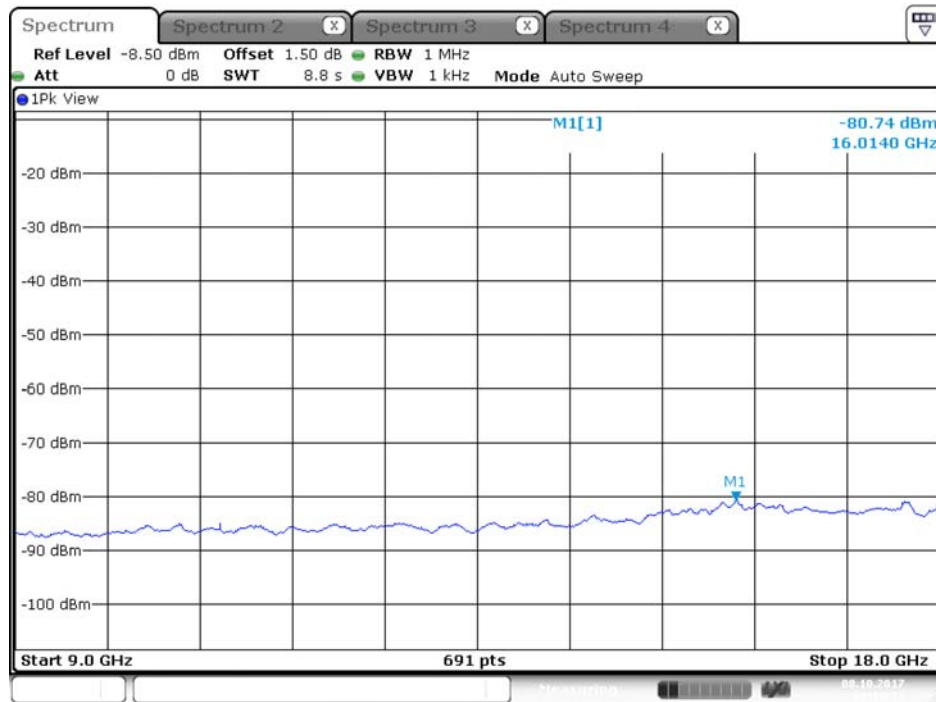

## Plot on Configuration QPSK, 20M / 5720 MHz / Peak / Port 2 / 9GHz~18GHz

Date: 13.OCT.2017 11:32:00

## Plot on Configuration QPSK, 80M / 5510 MHz / Average / Port 1 / 9GHz~18GHz

Date: 8.OCT.2017 01:06:29

## Plot on Configuration QPSK, 80M / 5510 MHz / Average / Port 2 / 9GHz~18GHz

Date: 8.OCT.2017 01:08:16

Plot on Configuration QPSK, 80M / 5510 MHz / Peak / Port 1 / 9GHz~18GHz

Date: 8.OCT.2017 01:07:14

Plot on Configuration QPSK, 80M / 5510 MHz / Peak / Port 2 / 9GHz~18GHz

## Plot on Configuration QPSK, 80M / 5610 MHz / Average / Port 1 / 9GHz~18GHz

Date: 8.OCT.2017 01:10:20