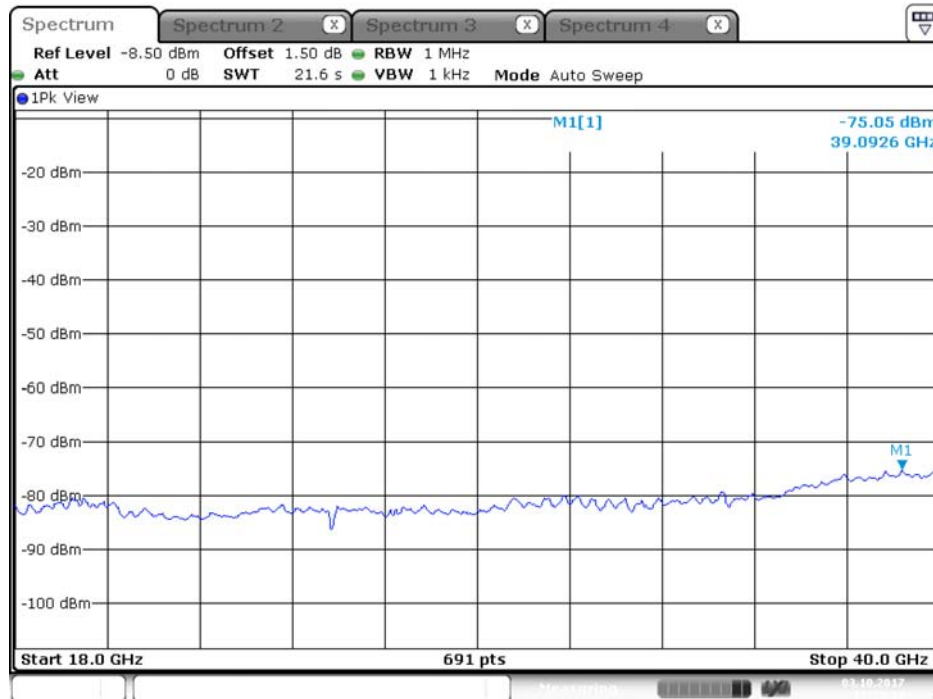

Plot on Configuration QPSK, 80M / 5650 MHz / Peak / Port 1 / 9GHz~18GHz

Plot on Configuration QPSK, 80M / 5650 MHz / Peak / Port 2 / 9GHz~18GHz

Plot on Configuration QPSK, 80M / 5720 MHz / Average / Port 1 / 9GHz~18GHz

Date: 13.OCT.2017 11:50:35

Plot on Configuration QPSK, 80M / 5720 MHz / Average / Port 2 / 9GHz~18GHz

Date: 13.OCT.2017 11:46:34

Plot on Configuration QPSK, 80M / 5720 MHz / Peak / Port 1 / 9GHz~18GHz

Date: 13.OCT.2017 11:50:13

Plot on Configuration QPSK, 80M / 5720 MHz / Peak / Port 2 / 9GHz~18GHz

Date: 13.OCT.2017 11:46:49

Plot on Configuration QPSK, 20M / 5260 MHz / Average / Port 1 / 18GHz~40GHz

Date: 3.OCT.2017 17:23:11

Plot on Configuration QPSK, 20M / 5260 MHz / Average / Port 2 / 18GHz~40GHz