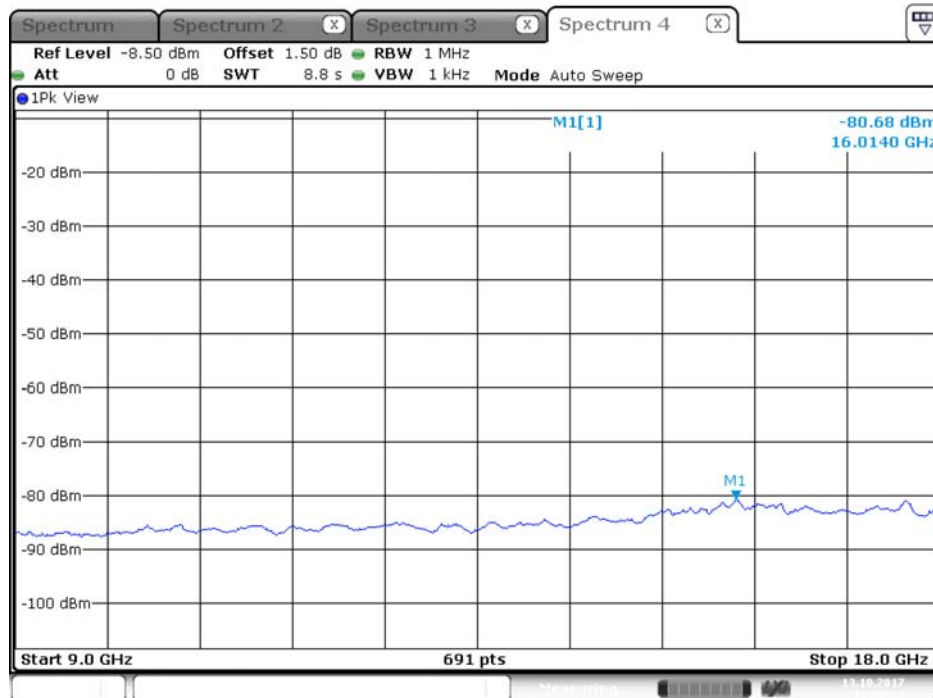

## Plot on Configuration QPSK, 20M / 5650 MHz / Peak / Port 1 / 9GHz~18GHz

Date: 8.OCT.2017 01:00:28

## Plot on Configuration QPSK, 20M / 5650 MHz / Peak / Port 2 / 9GHz~18GHz

Date: 8.OCT.2017 01:03:18

Plot on Configuration QPSK, 20M / 5720 MHz / Average / Port 1 / 9GHz~18GHz

Date: 13.OCT.2017 10:58:23

Plot on Configuration QPSK, 20M / 5720 MHz / Average / Port 2 / 9GHz~18GHz

## Plot on Configuration QPSK, 20M / 5720 MHz / Peak / Port 1 / 9GHz~18GHz

Date: 13.OCT.2017 10:57:19

## Plot on Configuration QPSK, 20M / 5720 MHz / Peak / Port 2 / 9GHz~18GHz

Date: 13.OCT.2017 11:32:00