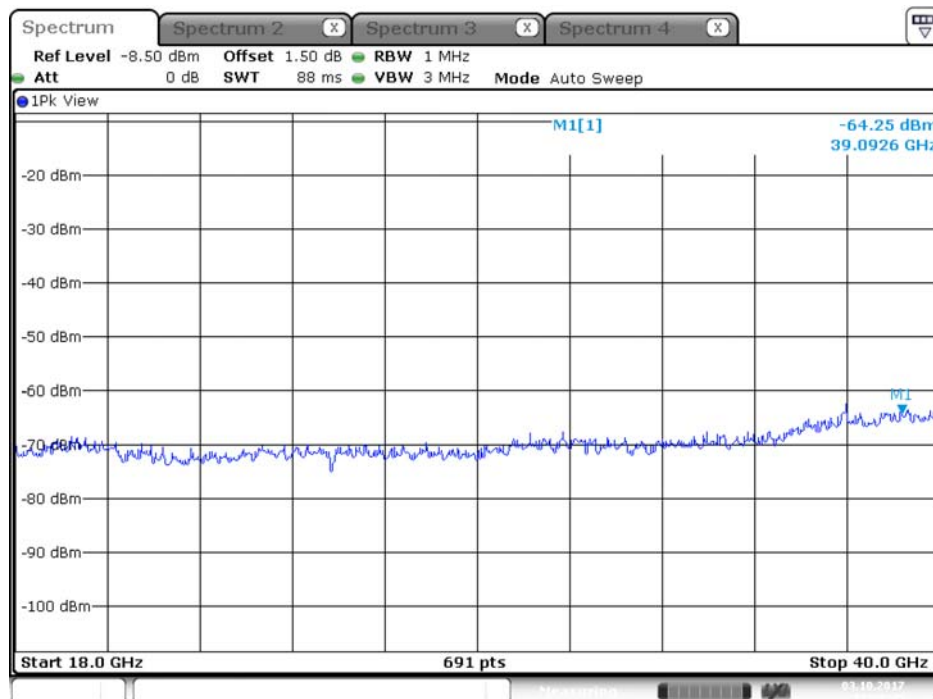

## Plot on Configuration QPSK, 20M / 5250 MHz / Peak / Port 2 / 18GHz~40GHz

Date: 17.OCT.2017 21:29:17

Plot on Configuration QPSK, 80M / 5290 MHz / Average / Port 1 / 18GHz~40GHz

Date: 3.OCT.2017 17:27:43

Plot on Configuration QPSK, 80M / 5290 MHz / Average / Port 2 / 18GHz~40GHz

Date: 3.OCT.2017 17:28:32

Plot on Configuration QPSK, 80M / 5290 MHz / Peak / Port 1 / 18GHz~40GHz

Date: 3.OCT.2017 17:27:57

Plot on Configuration QPSK, 80M / 5290 MHz / Peak / Port 2 / 18GHz~40GHz

Date: 3.OCT.2017 17:28:45

Plot on Configuration QPSK, 80M / 5300 MHz / Average / Port 1 / 18GHz~40GHz

Date: 3.OCT.2017 17:29:21

Plot on Configuration QPSK, 80M / 5300 MHz / Average / Port 2 / 18GHz~40GHz

Date: 3.OCT.2017 17:30:07

Plot on Configuration QPSK, 80M / 5300 MHz / Peak / Port 1 / 18GHz~40GHz

Date: 3.OCT.2017 17:29:33

Plot on Configuration QPSK, 80M / 5300 MHz / Peak / Port 2 / 18GHz~40GHz

Date: 3.OCT.2017 17:30:18