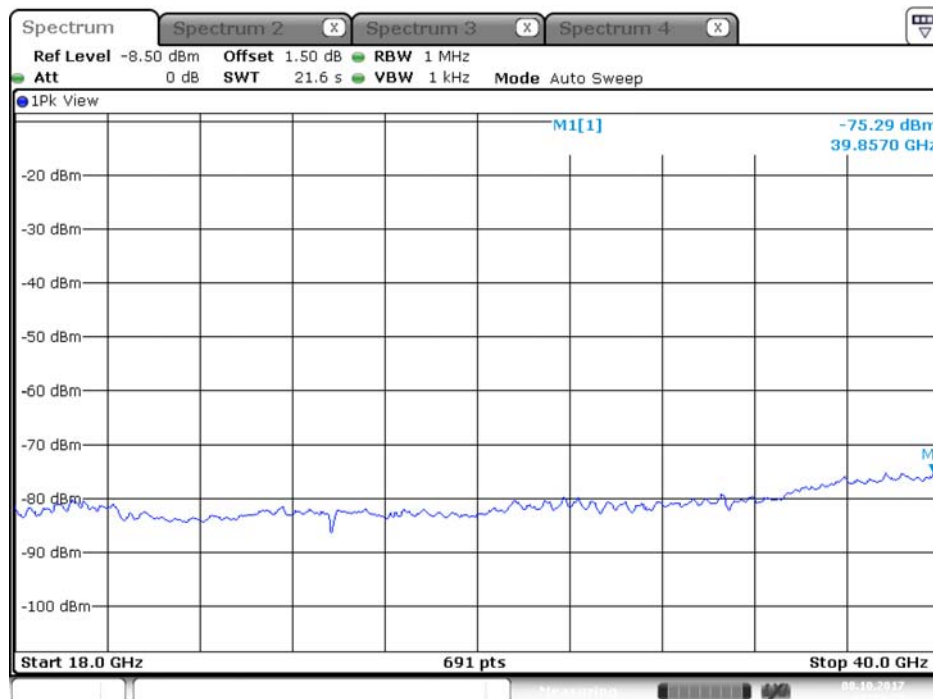

Plot on Configuration QPSK, 80M / 5250 MHz / Average / Port 1 / 18GHz~40GHz

Date: 17.OCT.2017 21:43:51

Plot on Configuration QPSK, 80M / 5250 MHz / Average / Port 2 / 18GHz~40GHz

Date: 17.OCT.2017 22:02:19

Plot on Configuration QPSK, 80M / 5250 MHz / Peak / Port 1 / 18GHz~40GHz

Plot on Configuration QPSK, 80M / 5250 MHz / Peak / Port 2 / 18GHz~40GHz

Plot on Configuration QPSK, 20M / 5500 MHz / Average / Port 1 / 18GHz~40GHz

Date: 8.OCT.2017 01:22:10

Plot on Configuration QPSK, 20M / 5500 MHz / Average / Port 2 / 18GHz~40GHz

Date: 8.OCT.2017 01:24:24

Plot on Configuration QPSK, 20M / 5500 MHz / Peak / Port 1 / 18GHz~40GHz

Date: 8.OCT.2017 01:23:02