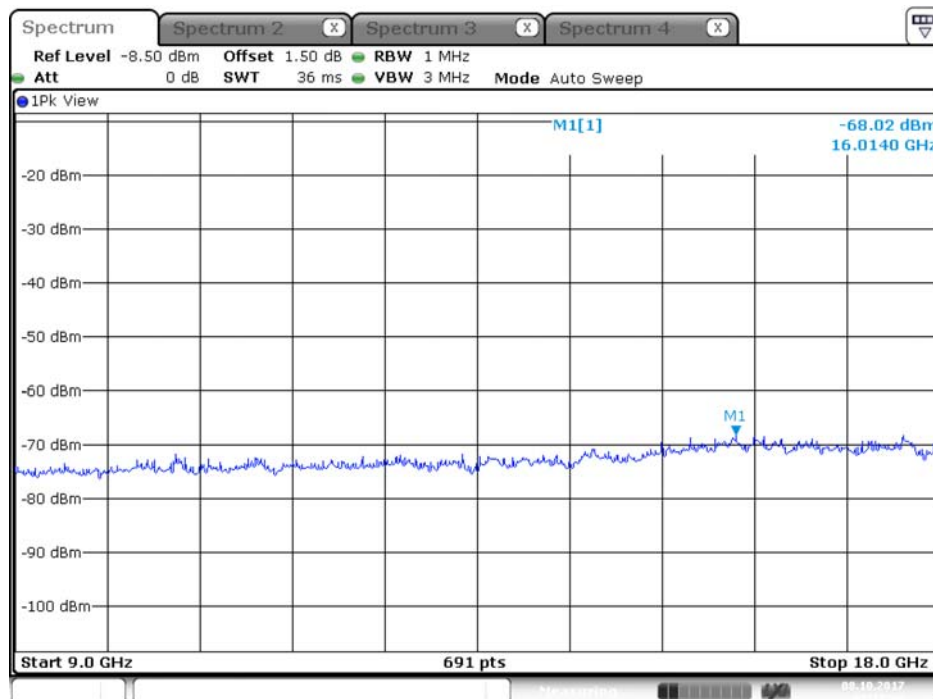

## Plot on Configuration QPSK, 80M / 5610 MHz / Average / Port 1 / 9GHz~18GHz

Date: 8.OCT.2017 01:10:20

## Plot on Configuration QPSK, 80M / 5610 MHz / Average / Port 2 / 9GHz~18GHz

Date: 8.OCT.2017 01:11:57

Plot on Configuration QPSK, 80M / 5610 MHz / Peak / Port 1 / 9GHz~18GHz

Date: 8.OCT.2017 01:10:58

Plot on Configuration QPSK, 80M / 5610 MHz / Peak / Port 2 / 9GHz~18GHz

Date: 8.OCT.2017 01:12:47

Plot on Configuration QPSK, 80M / 5650 MHz / Average / Port 1 / 9GHz~18GHz

Date: 8.OCT.2017 01:16:00

Plot on Configuration QPSK, 80M / 5650 MHz / Average / Port 2 / 9GHz~18GHz

Date: 8.OCT.2017 01:17:49