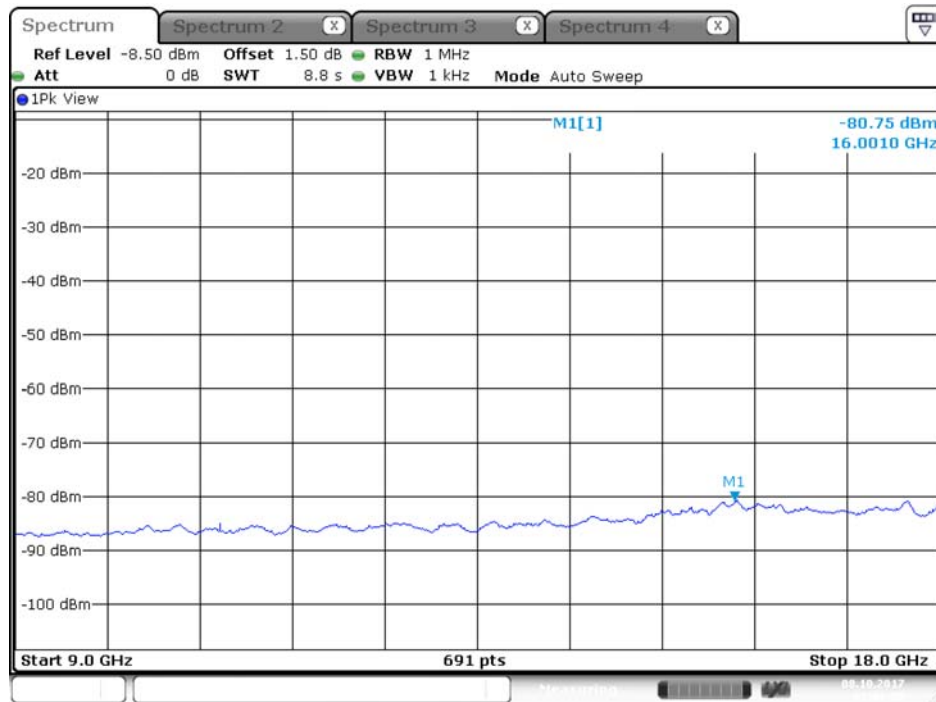

## Plot on Configuration QPSK, 20M / 5720 MHz / Peak / Port 1 / 9GHz~18GHz

Date: 13.OCT.2017 10:57:19

## Plot on Configuration QPSK, 20M / 5720 MHz / Peak / Port 2 / 9GHz~18GHz

Date: 13.OCT.2017 11:32:00

## Plot on Configuration QPSK, 80M / 5510 MHz / Average / Port 1 / 9GHz~18GHz

Date: 8.OCT.2017 01:06:29