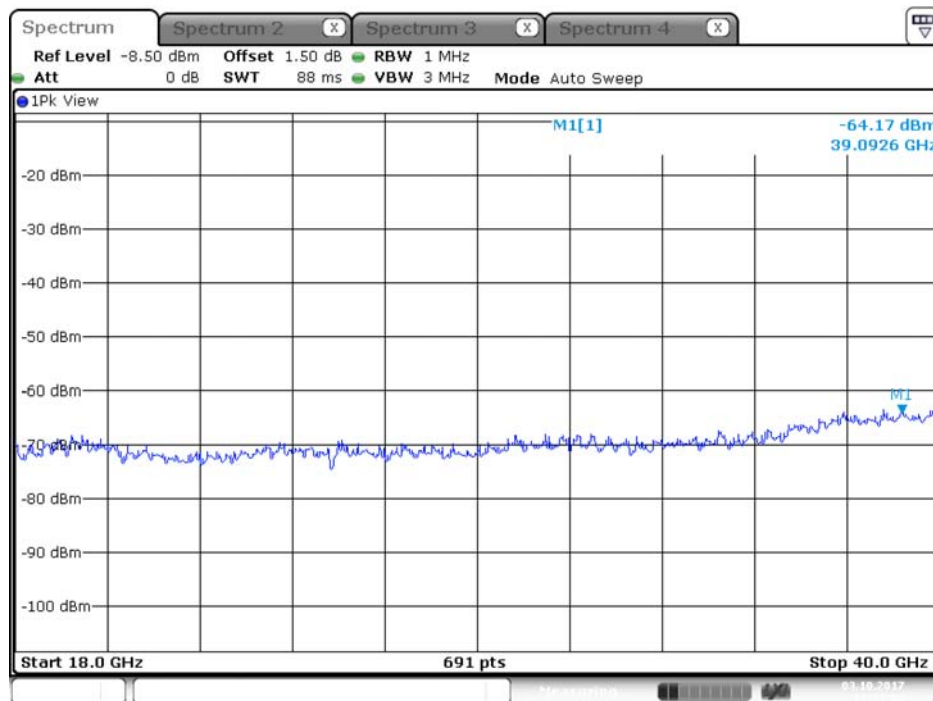

## Plot on Configuration QPSK, 20M / 5300 MHz / Peak / Port 2 / 18GHz~40GHz

Date: 3.OCT.2017 17:25:37

Plot on Configuration QPSK, 20M / 5320 MHz / Average / Port 1 / 18GHz~40GHz

Date: 3.OCT.2017 17:26:11

Plot on Configuration QPSK, 20M / 5320 MHz / Average / Port 2 / 18GHz~40GHz

Date: 3.OCT.2017 17:26:52

Plot on Configuration QPSK, 20M / 5320 MHz / Peak / Port 1 / 18GHz~40GHz

Plot on Configuration QPSK, 20M / 5320 MHz / Peak / Port 2 / 18GHz~40GHz

Plot on Configuration QPSK, 20M / 5250 MHz / Average / Port 1 / 18GHz~40GHz

Date: 17.OCT.2017 21:11:58

Plot on Configuration QPSK, 20M / 5250 MHz / Average / Port 2 / 18GHz~40GHz

Date: 17.OCT.2017 21:28:01

## Plot on Configuration QPSK, 20M / 5250 MHz / Peak / Port 1 / 18GHz~40GHz

Date: 17.OCT.2017 21:12:59