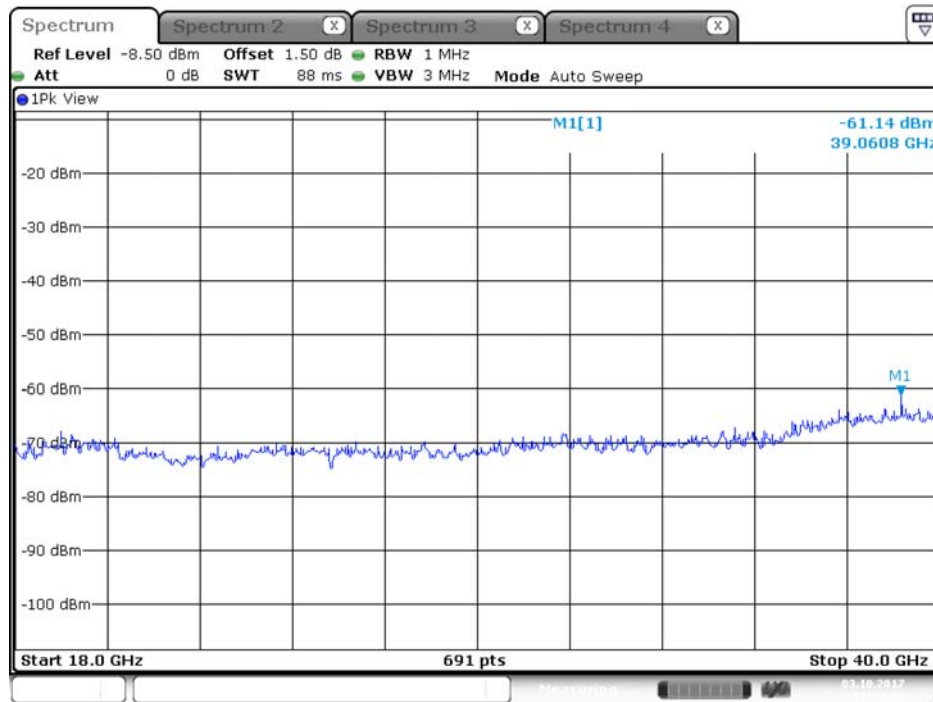

Date: 13.OCT.2017 11:50:35

Plot on Configuration QPSK, 80M / 5720 MHz / Average / Port 2 / 9GHz~18GHz

Date: 13.OCT.2017 11:46:34

Plot on Configuration QPSK, 80M / 5720 MHz / Peak / Port 1 / 9GHz~18GHz

Date: 13.OCT.2017 11:50:13

Plot on Configuration QPSK, 80M / 5720 MHz / Peak / Port 2 / 9GHz~18GHz

Date: 13.OCT.2017 11:46:49

Plot on Configuration QPSK, 20M / 5260 MHz / Average / Port 1 / 18GHz~40GHz

Date: 3.OCT.2017 17:23:11

Plot on Configuration QPSK, 20M / 5260 MHz / Average / Port 2 / 18GHz~40GHz

Date: 3.OCT.2017 17:23:54

Plot on Configuration QPSK, 20M / 5260 MHz / Peak / Port 1 / 18GHz~40GHz

Date: 3.OCT.2017 17:23:23

Plot on Configuration QPSK, 20M / 5260 MHz / Peak / Port 2 / 18GHz~40GHz

Date: 3.OCT.2017 17:24:08