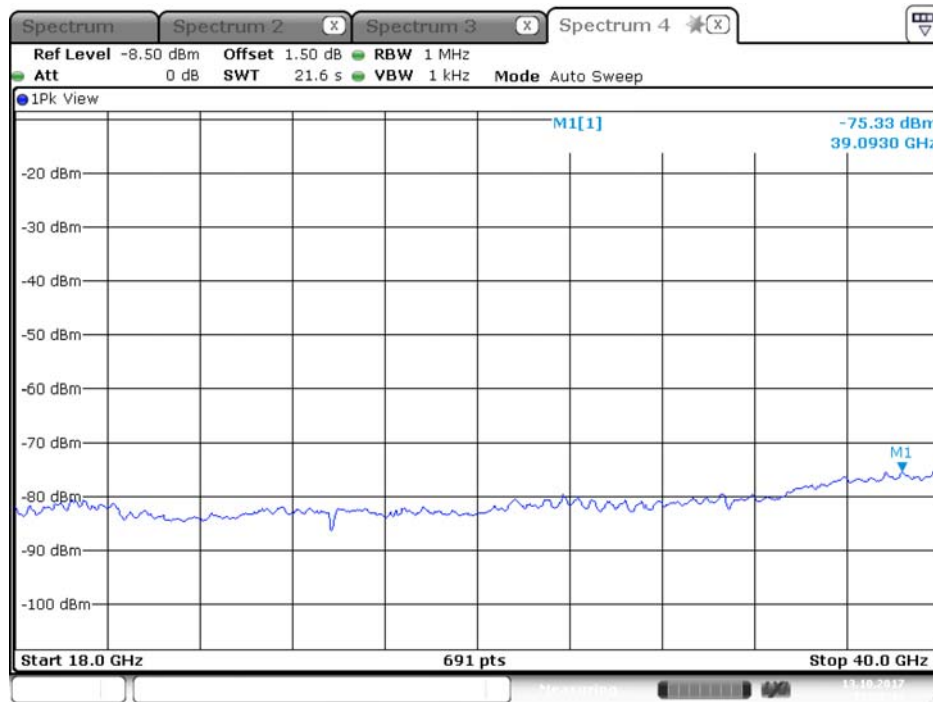

Plot on Configuration QPSK, 20M / 5650 MHz / Peak / Port 1 / 18GHz~40GHz

Date: 8.OCT.2017 01:32:07

Plot on Configuration QPSK, 20M / 5650 MHz / Peak / Port 2 / 18GHz~40GHz

Date: 8.OCT.2017 01:34:19

Plot on Configuration QPSK, 20M / 5720 MHz / Average / Port 1 / 18GHz~40GHz

Date: 13.OCT.2017 11:28:41

Plot on Configuration QPSK, 20M / 5720 MHz / Average / Port 2 / 18GHz~40GHz

Date: 13.OCT.2017 11:30:50