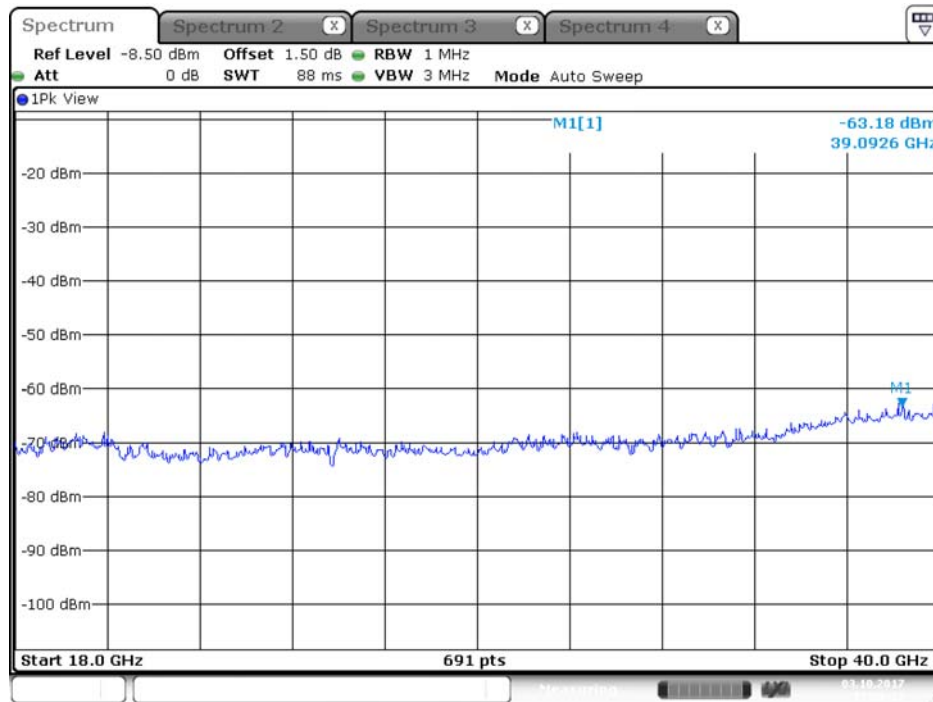

## Plot on Configuration QPSK, 20M / 5300 MHz / Peak / Port 1 / 18GHz~40GHz

Date: 3.OCT.2017 17:24:55

## Plot on Configuration QPSK, 20M / 5300 MHz / Peak / Port 2 / 18GHz~40GHz

Date: 3.OCT.2017 17:25:37

Plot on Configuration QPSK, 20M / 5320 MHz / Average / Port 1 / 18GHz~40GHz

Date: 3.OCT.2017 17:26:11

Plot on Configuration QPSK, 20M / 5320 MHz / Average / Port 2 / 18GHz~40GHz

Date: 3.OCT.2017 17:26:52

Plot on Configuration QPSK, 20M / 5320 MHz / Peak / Port 1 / 18GHz~40GHz

Plot on Configuration QPSK, 20M / 5320 MHz / Peak / Port 2 / 18GHz~40GHz