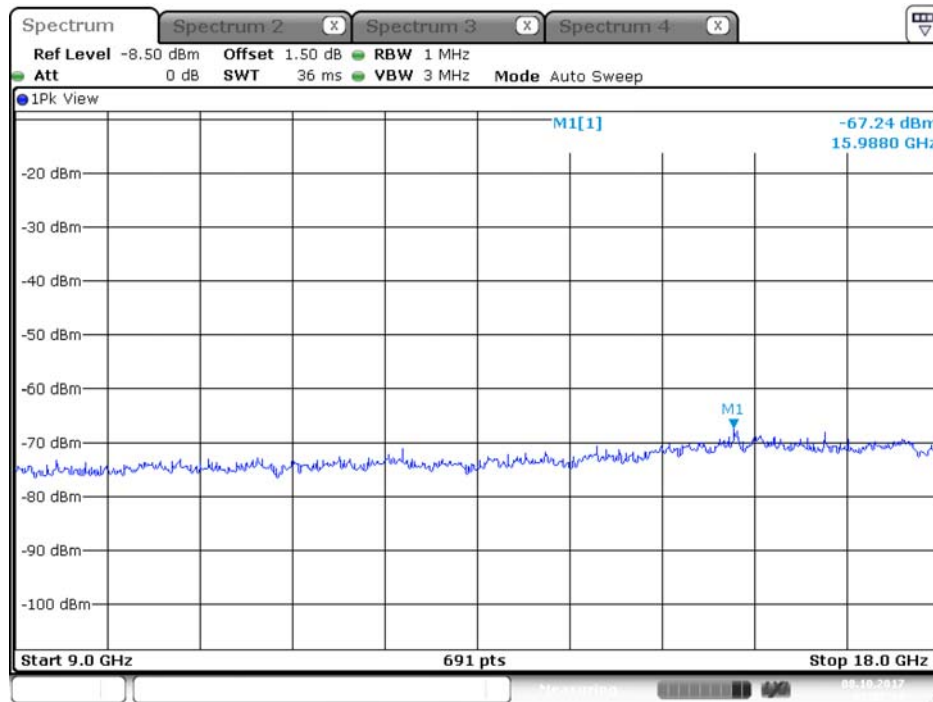

## Plot on Configuration QPSK, 20M / 5720 MHz / Peak / Port 1 / 9GHz~18GHz

Date: 13.OCT.2017 10:57:19

## Plot on Configuration QPSK, 20M / 5720 MHz / Peak / Port 2 / 9GHz~18GHz

Date: 13.OCT.2017 11:32:00

## Plot on Configuration QPSK, 80M / 5510 MHz / Average / Port 1 / 9GHz~18GHz

Date: 8.OCT.2017 01:06:29

## Plot on Configuration QPSK, 80M / 5510 MHz / Average / Port 2 / 9GHz~18GHz

Date: 8.OCT.2017 01:08:16

Plot on Configuration QPSK, 80M / 5510 MHz / Peak / Port 1 / 9GHz~18GHz

Date: 8.OCT.2017 01:07:14

Plot on Configuration QPSK, 80M / 5510 MHz / Peak / Port 2 / 9GHz~18GHz