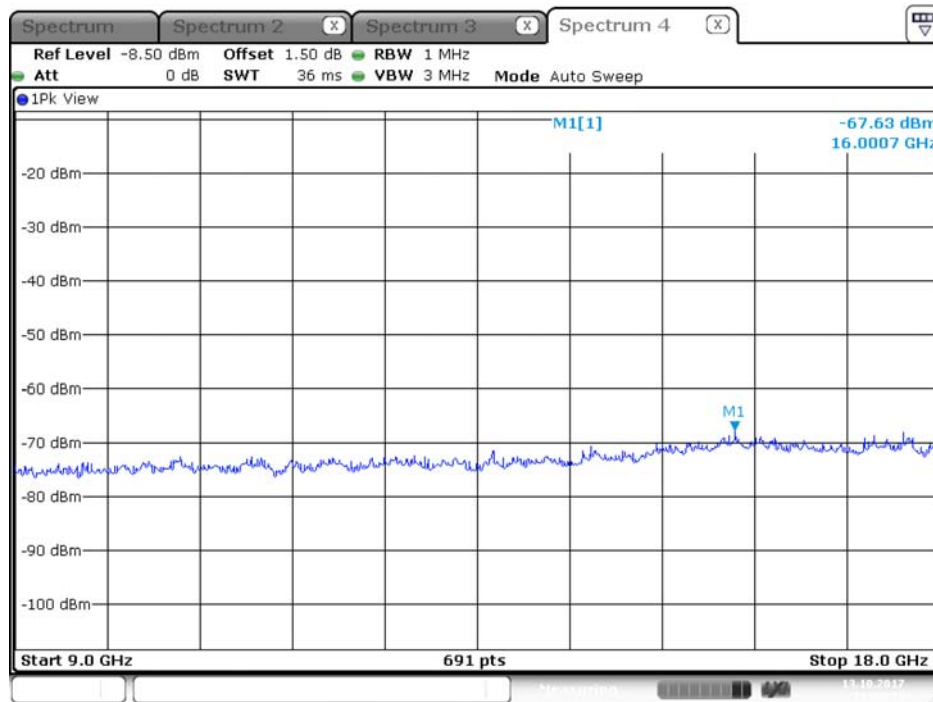

Date: 8.OCT.2017 01:12:47

Plot on Configuration QPSK, 80M / 5650 MHz / Average / Port 1 / 9GHz~18GHz

Date: 8.OCT.2017 01:16:00

Plot on Configuration QPSK, 80M / 5650 MHz / Average / Port 2 / 9GHz~18GHz

Date: 8.OCT.2017 01:17:49

Plot on Configuration QPSK, 80M / 5650 MHz / Peak / Port 1 / 9GHz~18GHz

Plot on Configuration QPSK, 80M / 5650 MHz / Peak / Port 2 / 9GHz~18GHz

Plot on Configuration QPSK, 80M / 5720 MHz / Average / Port 1 / 9GHz~18GHz

Date: 13.OCT.2017 11:50:35

Plot on Configuration QPSK, 80M / 5720 MHz / Average / Port 2 / 9GHz~18GHz

Date: 13.OCT.2017 11:46:34

Plot on Configuration QPSK, 80M / 5720 MHz / Peak / Port 1 / 9GHz~18GHz

Date: 13.OCT.2017 11:50:13