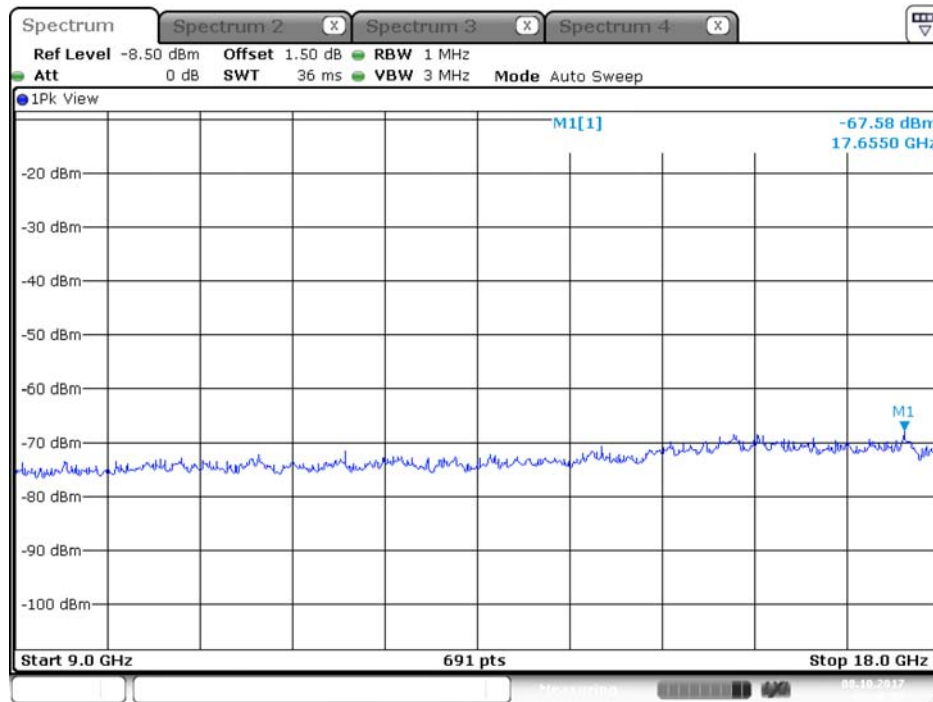

## Plot on Configuration QPSK, 80M / 5250 MHz / Peak / Port 2 / 9GHz~18GHz

Date: 17.OCT.2017 22:00:15

## Plot on Configuration QPSK, 20M / 5500 MHz / Average / Port 1 / 9GHz~18GHz

Date: 8.OCT.2017 00:47:27

## Plot on Configuration QPSK, 20M / 5500 MHz / Average / Port 2 / 9GHz~18GHz

Date: 8.OCT.2017 00:50:32

Plot on Configuration QPSK, 20M / 5500 MHz / Peak / Port 1 / 9GHz~18GHz

Plot on Configuration QPSK, 20M / 5500 MHz / Peak / Port 2 / 9GHz~18GHz

## Plot on Configuration QPSK, 20M / 5580 MHz / Average / Port 1 / 9GHz~18GHz

Date: 8.OCT.2017 00:53:08