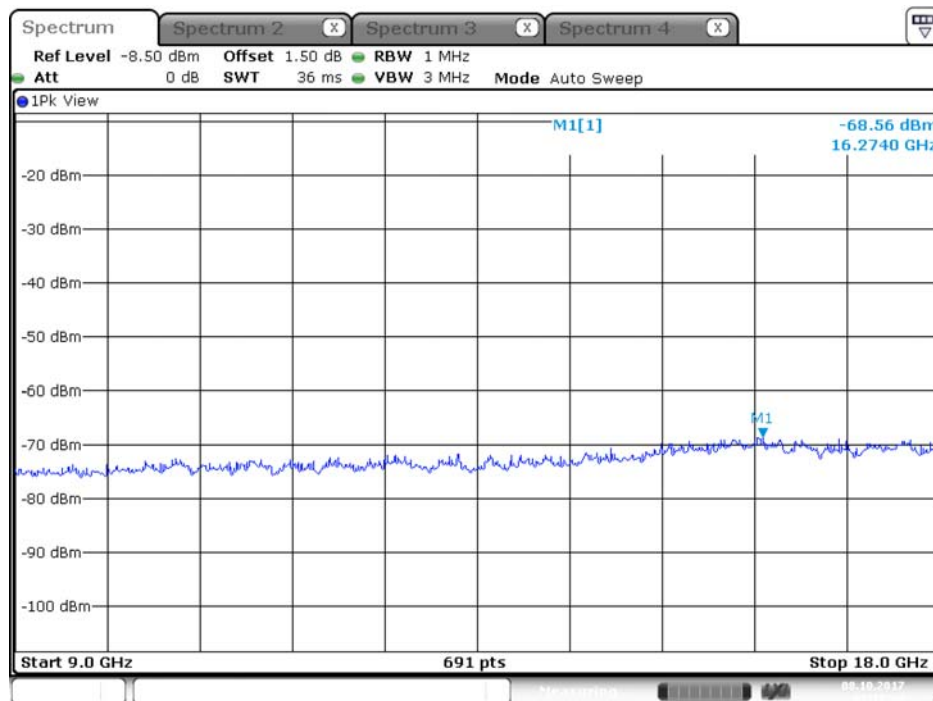

## Plot on Configuration QPSK, 80M / 5610 MHz / Average / Port 2 / 9GHz~18GHz

Date: 8.OCT.2017 01:11:57

Plot on Configuration QPSK, 80M / 5610 MHz / Peak / Port 1 / 9GHz~18GHz

Date: 8.OCT.2017 01:10:58

Plot on Configuration QPSK, 80M / 5610 MHz / Peak / Port 2 / 9GHz~18GHz

Date: 8.OCT.2017 01:12:47

Plot on Configuration QPSK, 80M / 5650 MHz / Average / Port 1 / 9GHz~18GHz

Date: 8.OCT.2017 01:16:00

Plot on Configuration QPSK, 80M / 5650 MHz / Average / Port 2 / 9GHz~18GHz

Date: 8.OCT.2017 01:17:49

Plot on Configuration QPSK, 80M / 5650 MHz / Peak / Port 1 / 9GHz~18GHz

Plot on Configuration QPSK, 80M / 5650 MHz / Peak / Port 2 / 9GHz~18GHz

Plot on Configuration QPSK, 80M / 5720 MHz / Average / Port 1 / 9GHz~18GHz

Date: 13.OCT.2017 11:50:35

Plot on Configuration QPSK, 80M / 5720 MHz / Average / Port 2 / 9GHz~18GHz

Date: 13.OCT.2017 11:46:34

Plot on Configuration QPSK, 80M / 5720 MHz / Peak / Port 1 / 9GHz~18GHz

Date: 13.OCT.2017 11:50:13