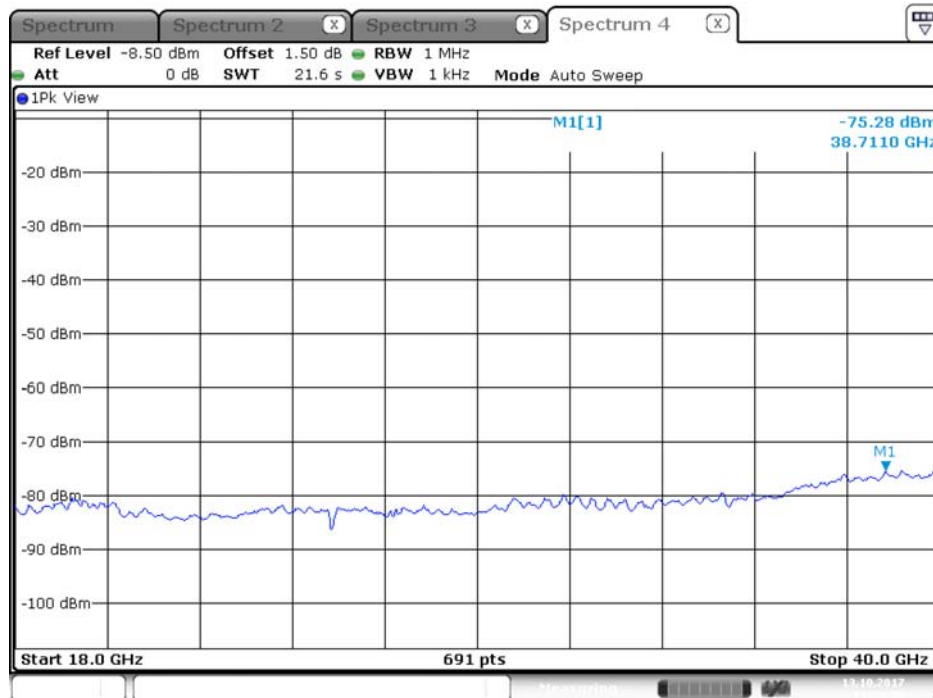

Plot on Configuration QPSK, 20M / 5650 MHz / Peak / Port 1 / 18GHz~40GHz

Date: 8.OCT.2017 01:32:07

Plot on Configuration QPSK, 20M / 5650 MHz / Peak / Port 2 / 18GHz~40GHz

Date: 8.OCT.2017 01:34:19

Plot on Configuration QPSK, 20M / 5720 MHz / Average / Port 1 / 18GHz~40GHz

Date: 13.OCT.2017 11:28:41

Plot on Configuration QPSK, 20M / 5720 MHz / Average / Port 2 / 18GHz~40GHz

Date: 13.OCT.2017 11:30:50