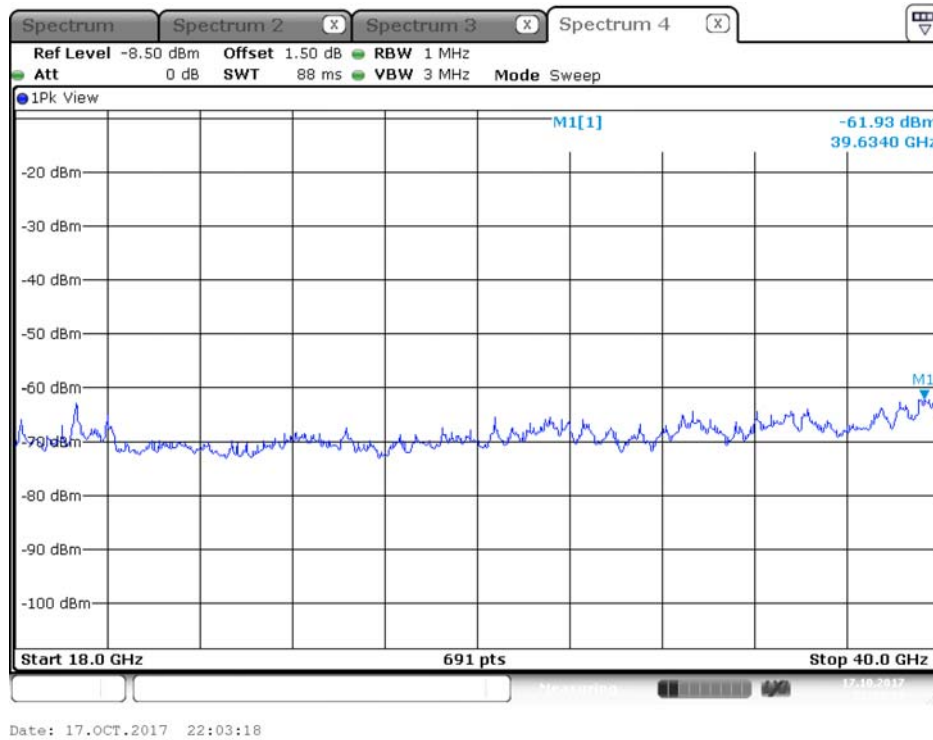

Date: 3.OCT.2017 17:30:07

Plot on Configuration QPSK, 80M / 5300 MHz / Peak / Port 1 / 18GHz~40GHz

Date: 3.OCT.2017 17:29:33

Plot on Configuration QPSK, 80M / 5300 MHz / Peak / Port 2 / 18GHz~40GHz

Date: 3.OCT.2017 17:30:18

Plot on Configuration QPSK, 80M / 5250 MHz / Average / Port 1 / 18GHz~40GHz

Date: 17.OCT.2017 21:43:51

Plot on Configuration QPSK, 80M / 5250 MHz / Average / Port 2 / 18GHz~40GHz

Date: 17.OCT.2017 22:02:19

Plot on Configuration QPSK, 80M / 5250 MHz / Peak / Port 1 / 18GHz~40GHz

Plot on Configuration QPSK, 80M / 5250 MHz / Peak / Port 2 / 18GHz~40GHz

Plot on Configuration QPSK, 20M / 5500 MHz / Average / Port 1 / 18GHz~40GHz