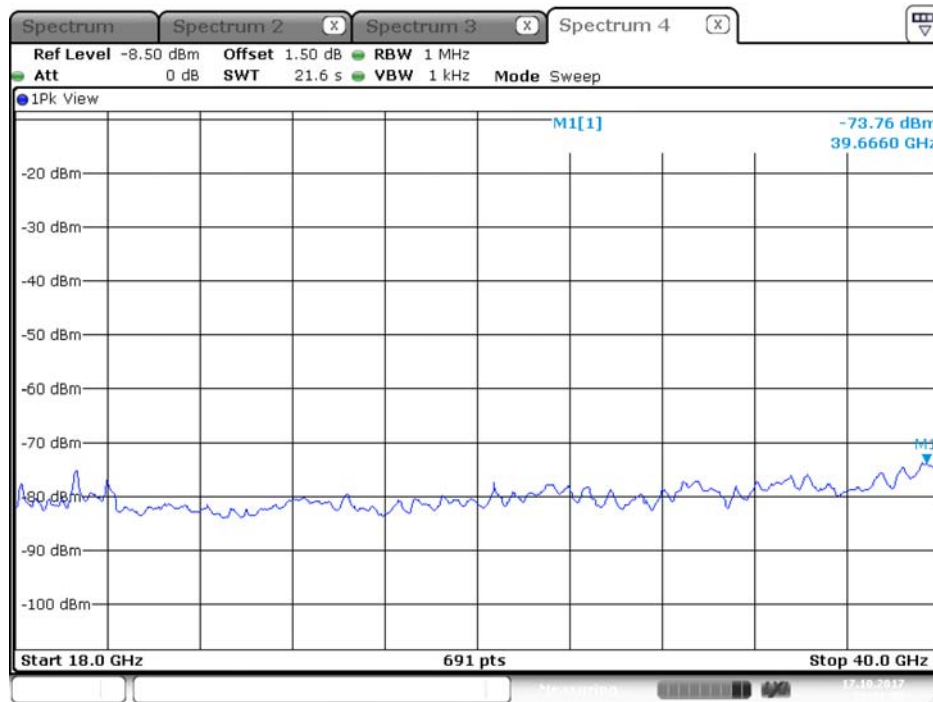

## Plot on Configuration QPSK, 20M / 5300 MHz / Peak / Port 2 / 18GHz~40GHz

Date: 3.OCT.2017 17:25:37

Plot on Configuration QPSK, 20M / 5320 MHz / Average / Port 1 / 18GHz~40GHz

Date: 3.OCT.2017 17:26:11

Plot on Configuration QPSK, 20M / 5320 MHz / Average / Port 2 / 18GHz~40GHz

Date: 3.OCT.2017 17:26:52

Plot on Configuration QPSK, 20M / 5320 MHz / Peak / Port 1 / 18GHz~40GHz

Plot on Configuration QPSK, 20M / 5320 MHz / Peak / Port 2 / 18GHz~40GHz

Plot on Configuration QPSK, 20M / 5250 MHz / Average / Port 1 / 18GHz~40GHz

Date: 17.OCT.2017 21:11:58

Plot on Configuration QPSK, 20M / 5250 MHz / Average / Port 2 / 18GHz~40GHz

Date: 17.OCT.2017 21:28:01

## Plot on Configuration QPSK, 20M / 5250 MHz / Peak / Port 1 / 18GHz~40GHz

Date: 17.OCT.2017 21:12:59