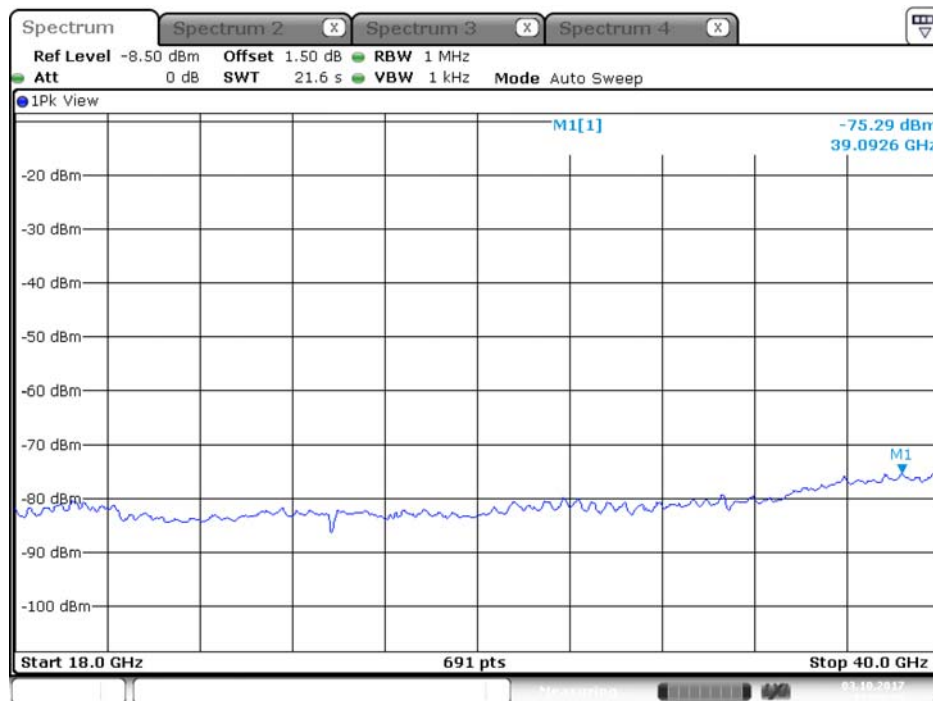

Plot on Configuration QPSK, 80M / 5720 MHz / Peak / Port 2 / 9GHz~18GHz

Date: 13.OCT.2017 11:46:49

Plot on Configuration QPSK, 20M / 5260 MHz / Average / Port 1 / 18GHz~40GHz

Date: 3.OCT.2017 17:23:11

Plot on Configuration QPSK, 20M / 5260 MHz / Average / Port 2 / 18GHz~40GHz

Date: 3.OCT.2017 17:23:54

Plot on Configuration QPSK, 20M / 5260 MHz / Peak / Port 1 / 18GHz~40GHz

Date: 3.OCT.2017 17:23:23

Plot on Configuration QPSK, 20M / 5260 MHz / Peak / Port 2 / 18GHz~40GHz

Date: 3.OCT.2017 17:24:08

Plot on Configuration QPSK, 20M / 5300 MHz / Average / Port 1 / 18GHz~40GHz

Plot on Configuration QPSK, 20M / 5300 MHz / Average / Port 2 / 18GHz~40GHz

## Plot on Configuration QPSK, 20M / 5300 MHz / Peak / Port 1 / 18GHz~40GHz

Date: 3.OCT.2017 17:24:55