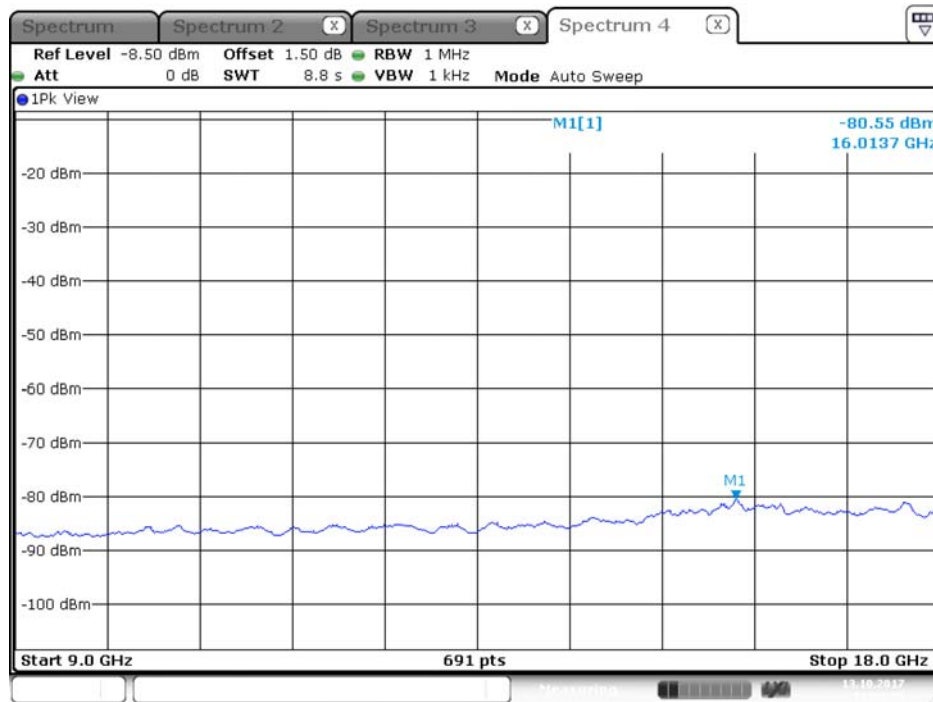

## Plot on Configuration QPSK, 80M / 5610 MHz / Average / Port 2 / 9GHz~18GHz

Date: 8.OCT.2017 01:11:57

Plot on Configuration QPSK, 80M / 5610 MHz / Peak / Port 1 / 9GHz~18GHz

Date: 8.OCT.2017 01:10:58

Plot on Configuration QPSK, 80M / 5610 MHz / Peak / Port 2 / 9GHz~18GHz

Date: 8.OCT.2017 01:12:47

Plot on Configuration QPSK, 80M / 5650 MHz / Average / Port 1 / 9GHz~18GHz

Date: 8.OCT.2017 01:16:00

Plot on Configuration QPSK, 80M / 5650 MHz / Average / Port 2 / 9GHz~18GHz

Date: 8.OCT.2017 01:17:49

Plot on Configuration QPSK, 80M / 5650 MHz / Peak / Port 1 / 9GHz~18GHz

Plot on Configuration QPSK, 80M / 5650 MHz / Peak / Port 2 / 9GHz~18GHz

Plot on Configuration QPSK, 80M / 5720 MHz / Average / Port 1 / 9GHz~18GHz

Date: 13.OCT.2017 11:50:35

Plot on Configuration QPSK, 80M / 5720 MHz / Average / Port 2 / 9GHz~18GHz

Date: 13.OCT.2017 11:46:34

Plot on Configuration QPSK, 80M / 5720 MHz / Peak / Port 1 / 9GHz~18GHz

Date: 13.OCT.2017 11:50:13