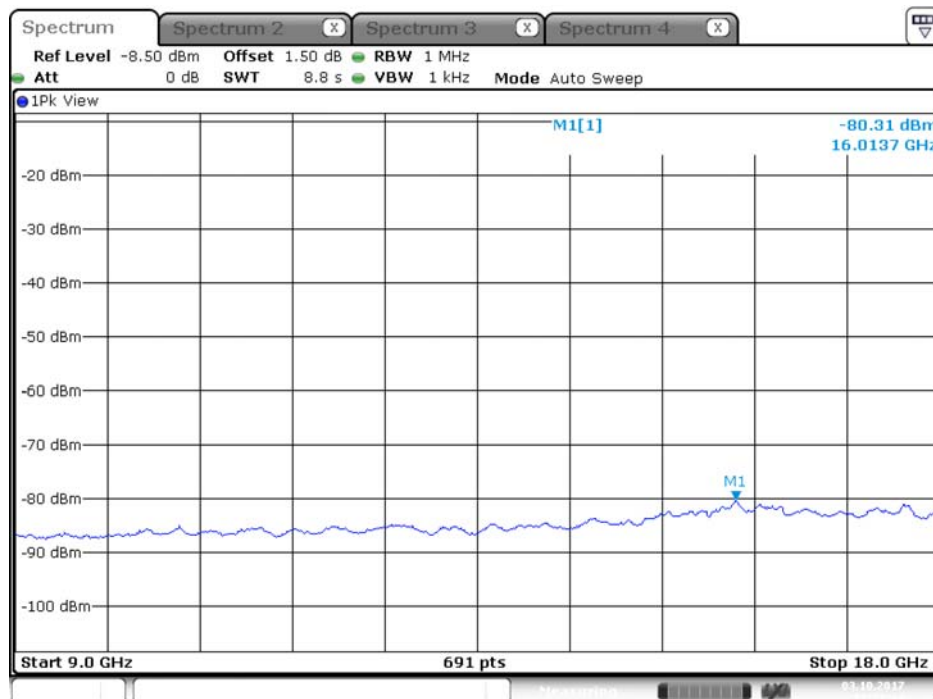

## Plot on Configuration QPSK, 80M / 5290 MHz / Peak / Port 1 / 9GHz~18GHz

Date: 3.OCT.2017 17:19:07

## Plot on Configuration QPSK, 80M / 5290 MHz / Peak / Port 2 / 9GHz~18GHz

Date: 3.OCT.2017 17:19:48

Plot on Configuration QPSK, 80M / 5300 MHz / Average / Port 1 / 9GHz~18GHz

Date: 3.OCT.2017 17:20:44

Plot on Configuration QPSK, 80M / 5300 MHz / Average / Port 2 / 9GHz~18GHz

Date: 3.OCT.2017 17:21:14

Plot on Configuration QPSK, 80M / 5300 MHz / Peak / Port 1 / 9GHz~18GHz

Date: 3.OCT.2017 17:20:55

Plot on Configuration QPSK, 80M / 5300 MHz / Peak / Port 2 / 9GHz~18GHz

Date: 3.OCT.2017 17:21:24