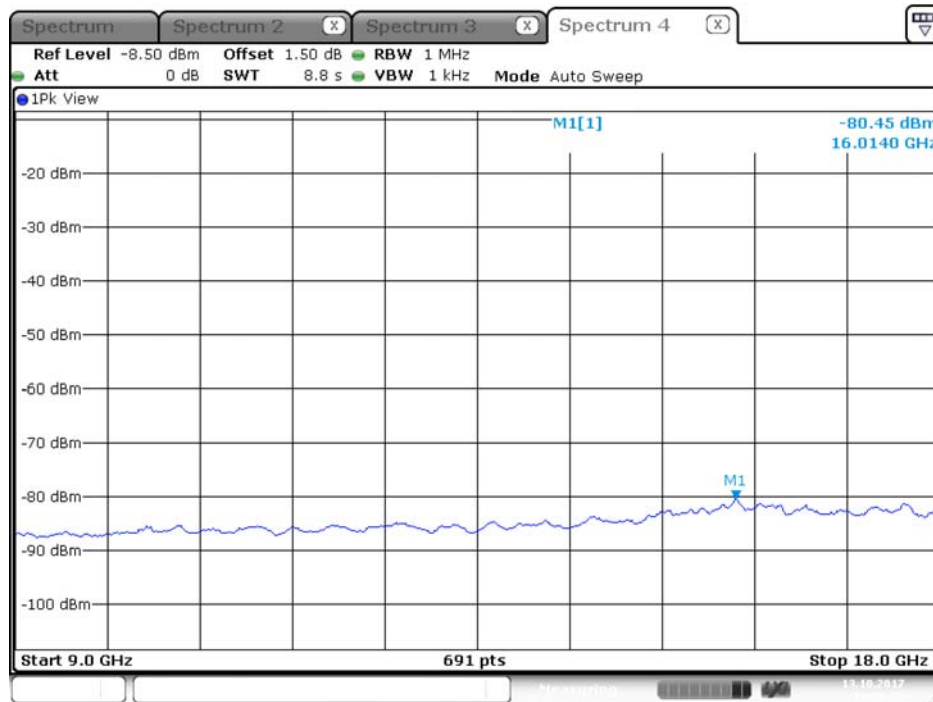

## Plot on Configuration QPSK, 20M / 5650 MHz / Average / Port 2 / 9GHz~18GHz

Date: 8.OCT.2017 01:02:23

## Plot on Configuration QPSK, 20M / 5650 MHz / Peak / Port 1 / 9GHz~18GHz

Date: 8.OCT.2017 01:00:28

## Plot on Configuration QPSK, 20M / 5650 MHz / Peak / Port 2 / 9GHz~18GHz

Date: 8.OCT.2017 01:03:18

Plot on Configuration QPSK, 20M / 5720 MHz / Average / Port 1 / 9GHz~18GHz

Date: 13.OCT.2017 10:58:23

Plot on Configuration QPSK, 20M / 5720 MHz / Average / Port 2 / 9GHz~18GHz