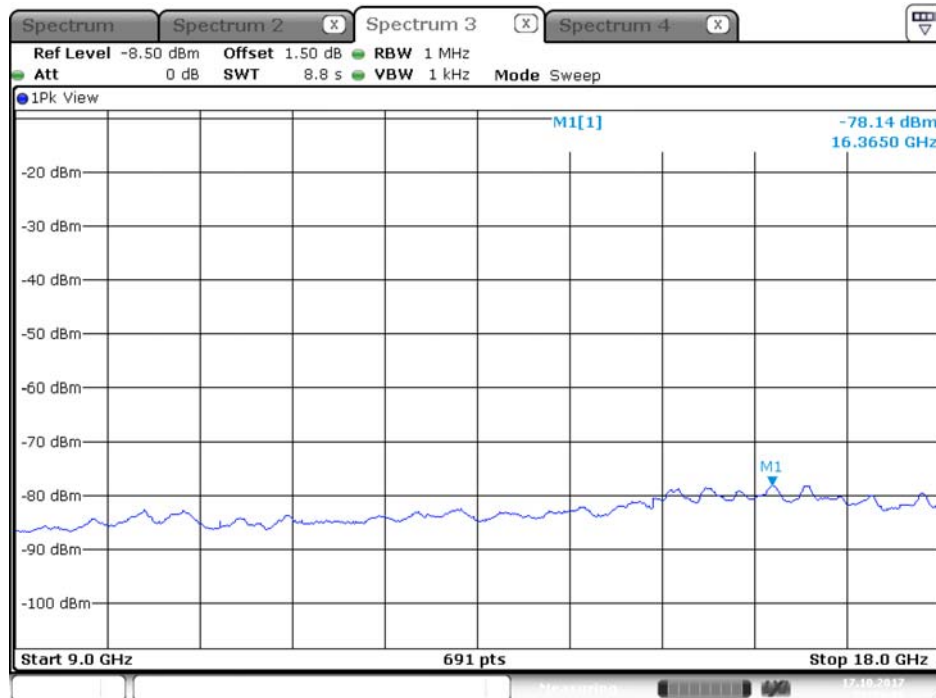

## Plot on Configuration QPSK, 80M / 5290 MHz / Peak / Port 2 / 9GHz~18GHz

Date: 3.OCT.2017 17:19:48

Plot on Configuration QPSK, 80M / 5300 MHz / Average / Port 1 / 9GHz~18GHz

Date: 3.OCT.2017 17:20:44

Plot on Configuration QPSK, 80M / 5300 MHz / Average / Port 2 / 9GHz~18GHz

Date: 3.OCT.2017 17:21:14

Plot on Configuration QPSK, 80M / 5300 MHz / Peak / Port 1 / 9GHz~18GHz

Date: 3.OCT.2017 17:20:55

Plot on Configuration QPSK, 80M / 5300 MHz / Peak / Port 2 / 9GHz~18GHz

Date: 3.OCT.2017 17:21:24

## Plot on Configuration QPSK, 80M / 5250 MHz / Average / Port 1 / 9GHz~18GHz

Date: 17.OCT.2017 21:41:32

## Plot on Configuration QPSK, 80M / 5250 MHz / Average / Port 2 / 9GHz~18GHz

Date: 17.OCT.2017 21:59:17