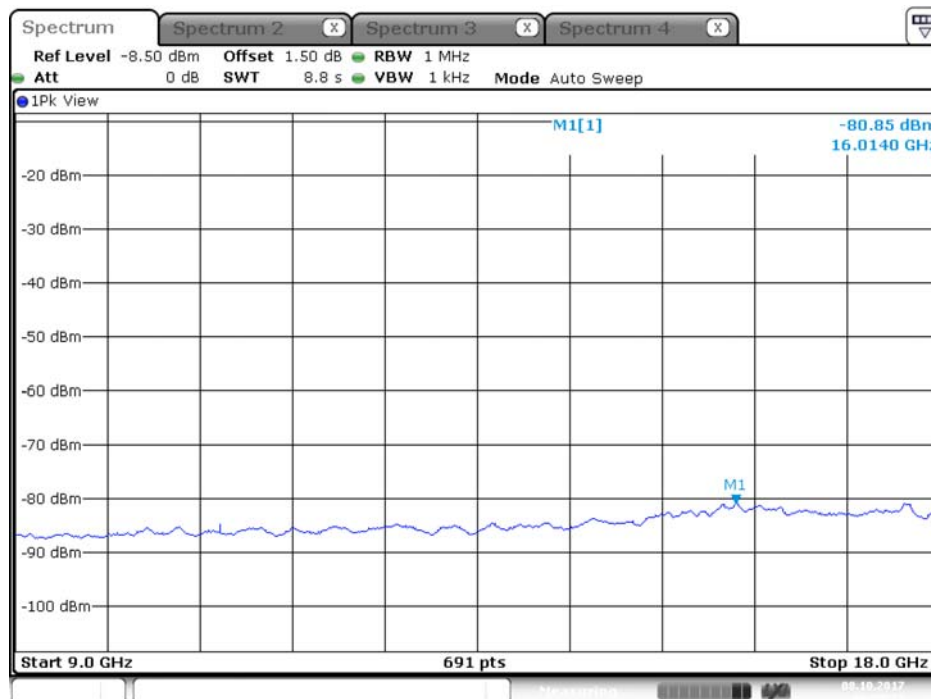

Plot on Configuration QPSK, 20M / 5500 MHz / Average / Port 2 / 9GHz~18GHz

Date: 8.OCT.2017 00:50:32