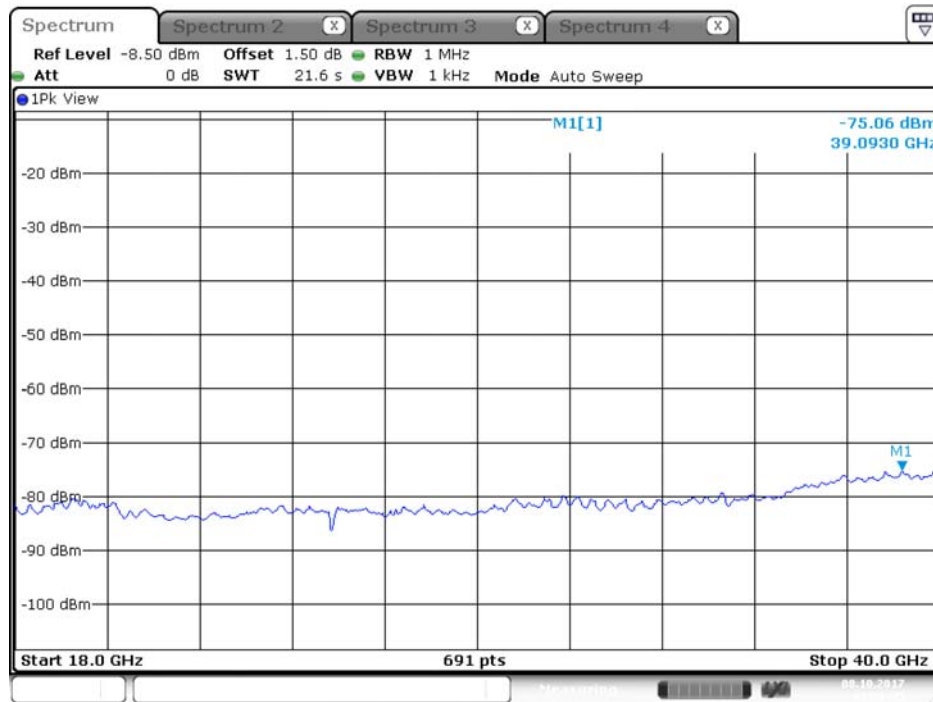

Date: 8.OCT.2017 01:22:10

Plot on Configuration QPSK, 20M / 5500 MHz / Average / Port 2 / 18GHz~40GHz

Date: 8.OCT.2017 01:24:24

Plot on Configuration QPSK, 20M / 5500 MHz / Peak / Port 1 / 18GHz~40GHz

Date: 8.OCT.2017 01:23:02

Plot on Configuration QPSK, 20M / 5500 MHz / Peak / Port 2 / 18GHz~40GHz

Date: 8.OCT.2017 01:24:58

Plot on Configuration QPSK, 20M / 5580 MHz / Average / Port 1 / 18GHz~40GHz

Date: 8.OCT.2017 01:26:45

Plot on Configuration QPSK, 20M / 5580 MHz / Average / Port 2 / 18GHz~40GHz