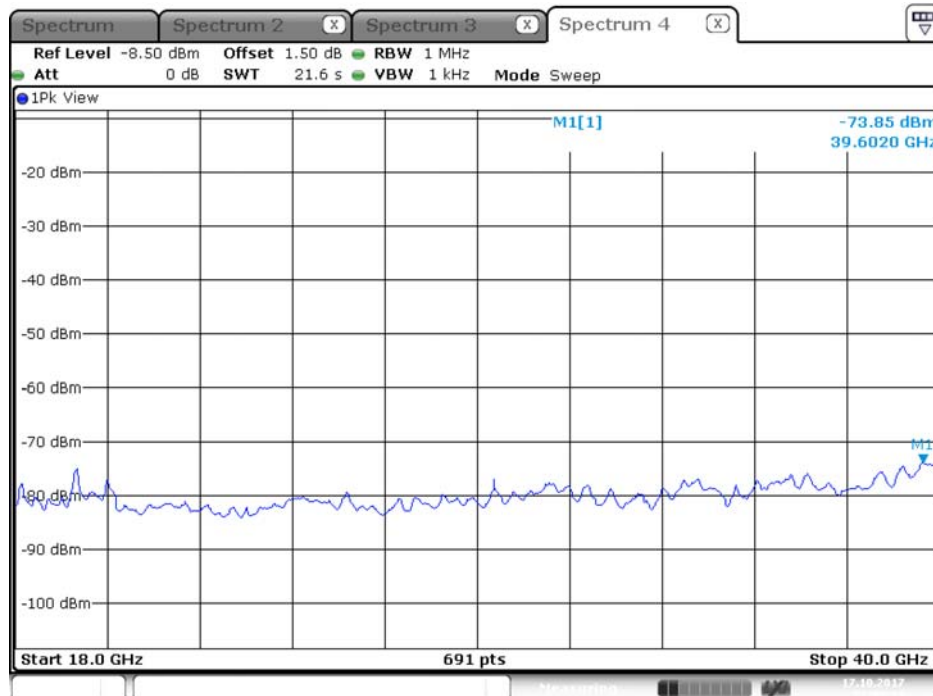

Date: 3.OCT.2017 17:28:45

Plot on Configuration QPSK, 80M / 5300 MHz / Average / Port 1 / 18GHz~40GHz

Date: 3.OCT.2017 17:29:21

Plot on Configuration QPSK, 80M / 5300 MHz / Average / Port 2 / 18GHz~40GHz

Date: 3.OCT.2017 17:30:07

Plot on Configuration QPSK, 80M / 5300 MHz / Peak / Port 1 / 18GHz~40GHz

Date: 3.OCT.2017 17:29:33

Plot on Configuration QPSK, 80M / 5300 MHz / Peak / Port 2 / 18GHz~40GHz

Date: 3.OCT.2017 17:30:18

Plot on Configuration QPSK, 80M / 5250 MHz / Average / Port 1 / 18GHz~40GHz

Date: 17.OCT.2017 21:43:51

Plot on Configuration QPSK, 80M / 5250 MHz / Average / Port 2 / 18GHz~40GHz

Date: 17.OCT.2017 22:02:19