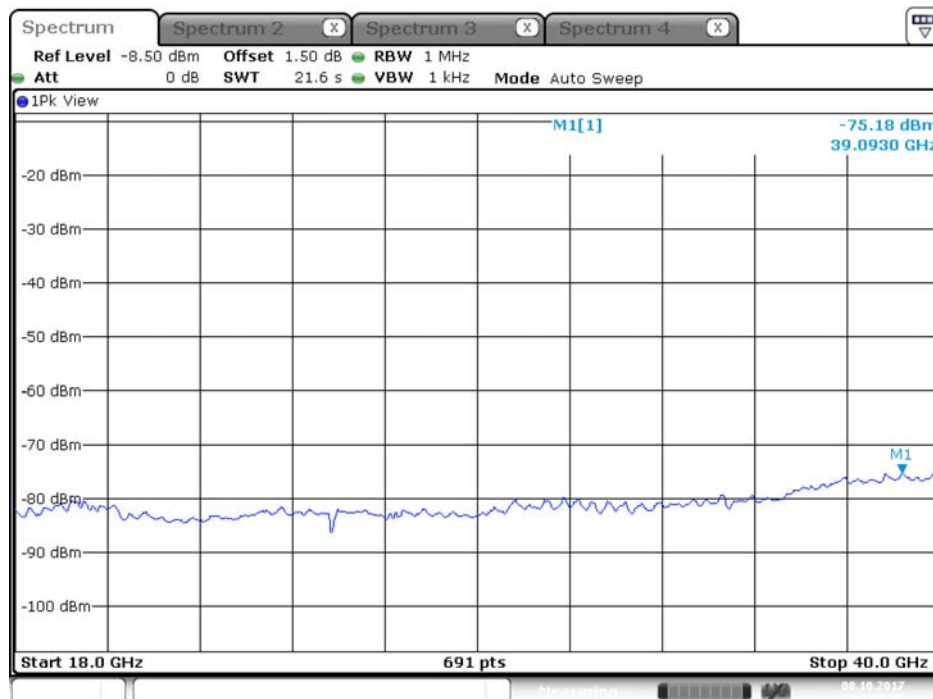

Date: 8.OCT.2017 01:22:10

Plot on Configuration QPSK, 20M / 5500 MHz / Average / Port 2 / 18GHz~40GHz

Date: 8.OCT.2017 01:24:24

Plot on Configuration QPSK, 20M / 5500 MHz / Peak / Port 1 / 18GHz~40GHz

Date: 8.OCT.2017 01:23:02

Plot on Configuration QPSK, 20M / 5500 MHz / Peak / Port 2 / 18GHz~40GHz

Date: 8.OCT.2017 01:24:58

Plot on Configuration QPSK, 20M / 5580 MHz / Average / Port 1 / 18GHz~40GHz

Date: 8.OCT.2017 01:26:45

Plot on Configuration QPSK, 20M / 5580 MHz / Average / Port 2 / 18GHz~40GHz

Date: 8.OCT.2017 01:28:46

Plot on Configuration QPSK, 20M / 5580 MHz / Peak / Port 1 / 18GHz~40GHz

Date: 8.OCT.2017 01:27:35

Plot on Configuration QPSK, 20M / 5580 MHz / Peak / Port 2 / 18GHz~40GHz

Date: 8.OCT.2017 01:29:54