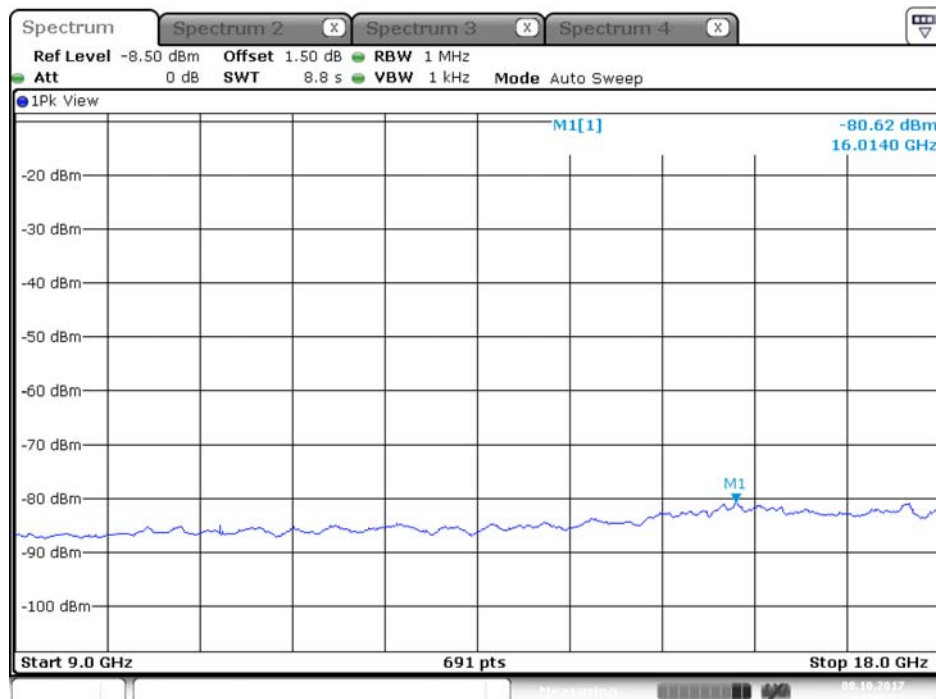

## Plot on Configuration QPSK, 20M / 5720 MHz / Peak / Port 1 / 9GHz~18GHz

Date: 13.OCT.2017 10:57:19

## Plot on Configuration QPSK, 20M / 5720 MHz / Peak / Port 2 / 9GHz~18GHz

Date: 13.OCT.2017 11:32:00

## Plot on Configuration QPSK, 80M / 5510 MHz / Average / Port 1 / 9GHz~18GHz

Date: 8.OCT.2017 01:06:29

## Plot on Configuration QPSK, 80M / 5510 MHz / Average / Port 2 / 9GHz~18GHz

Date: 8.OCT.2017 01:08:16

Plot on Configuration QPSK, 80M / 5510 MHz / Peak / Port 1 / 9GHz~18GHz

Date: 8.OCT.2017 01:07:14

Plot on Configuration QPSK, 80M / 5510 MHz / Peak / Port 2 / 9GHz~18GHz