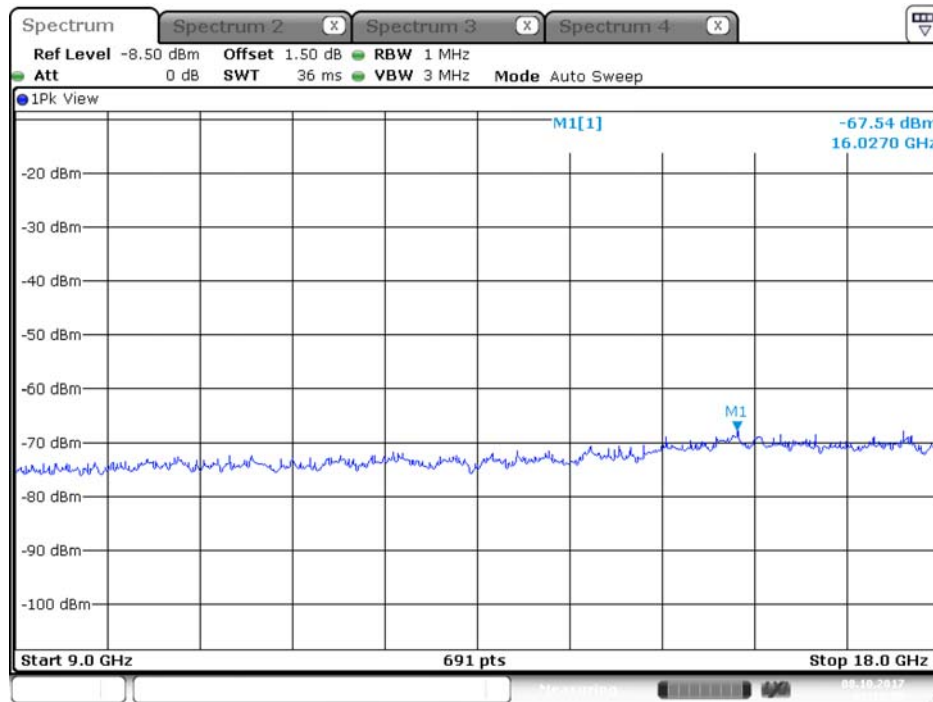

## Plot on Configuration QPSK, 80M / 5610 MHz / Average / Port 1 / 9GHz~18GHz

Date: 8.OCT.2017 01:10:20

## Plot on Configuration QPSK, 80M / 5610 MHz / Average / Port 2 / 9GHz~18GHz

Date: 8.OCT.2017 01:11:57

Plot on Configuration QPSK, 80M / 5610 MHz / Peak / Port 1 / 9GHz~18GHz

Date: 8.OCT.2017 01:10:58

Plot on Configuration QPSK, 80M / 5610 MHz / Peak / Port 2 / 9GHz~18GHz