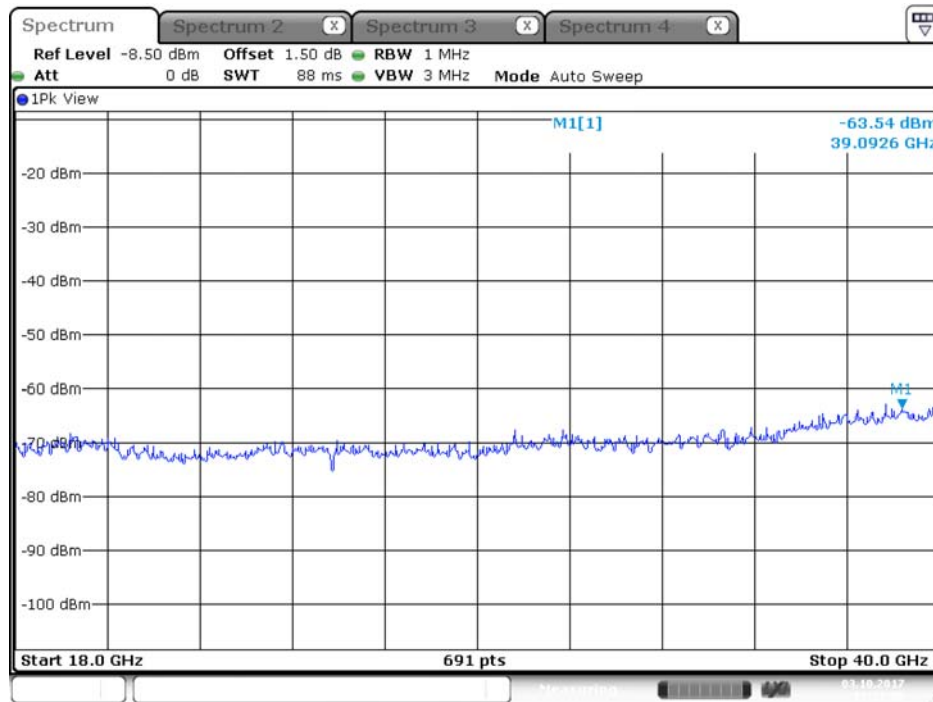

## Plot on Configuration QPSK, 20M / 5250 MHz / Peak / Port 1 / 18GHz~40GHz

Date: 17.OCT.2017 21:12:59

## Plot on Configuration QPSK, 20M / 5250 MHz / Peak / Port 2 / 18GHz~40GHz

Date: 17.OCT.2017 21:29:17

Plot on Configuration QPSK, 80M / 5290 MHz / Average / Port 1 / 18GHz~40GHz

Date: 3.OCT.2017 17:27:43

Plot on Configuration QPSK, 80M / 5290 MHz / Average / Port 2 / 18GHz~40GHz

Date: 3.OCT.2017 17:28:32

Plot on Configuration QPSK, 80M / 5290 MHz / Peak / Port 1 / 18GHz~40GHz

Date: 3.OCT.2017 17:27:57

Plot on Configuration QPSK, 80M / 5290 MHz / Peak / Port 2 / 18GHz~40GHz