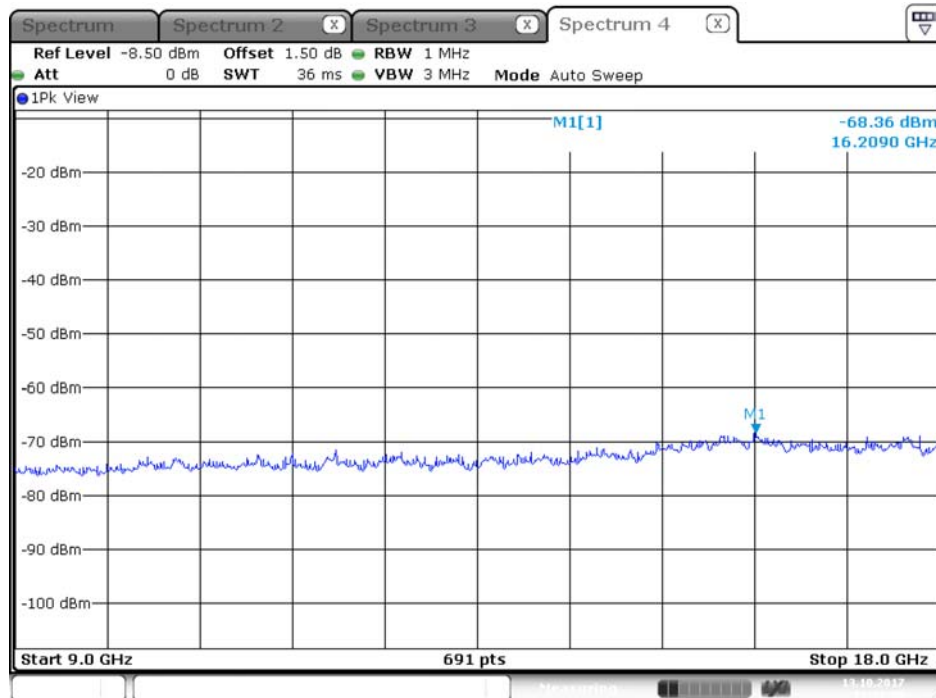

Plot on Configuration QPSK, 20M / 5720 MHz / Peak / Port 2 / 9GHz~18GHz

Date: 13.OCT.2017 11:32:00