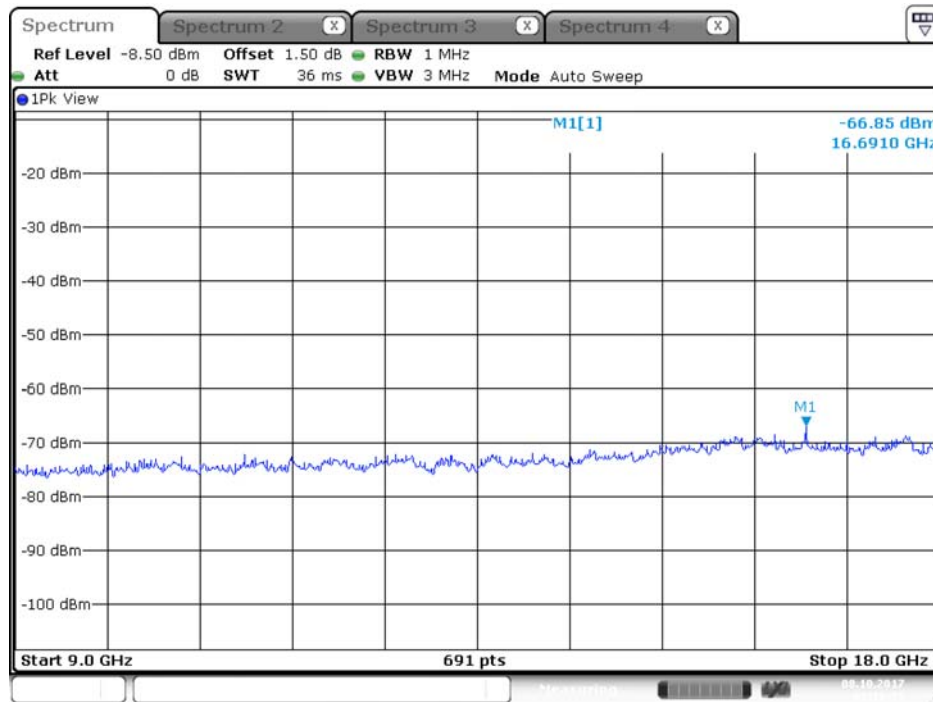

## Plot on Configuration QPSK, 80M / 5610 MHz / Average / Port 2 / 9GHz~18GHz

Date: 8.OCT.2017 01:11:57

Plot on Configuration QPSK, 80M / 5610 MHz / Peak / Port 1 / 9GHz~18GHz

Date: 8.OCT.2017 01:10:58

Plot on Configuration QPSK, 80M / 5610 MHz / Peak / Port 2 / 9GHz~18GHz

Date: 8.OCT.2017 01:12:47

Plot on Configuration QPSK, 80M / 5650 MHz / Average / Port 1 / 9GHz~18GHz

Date: 8.OCT.2017 01:16:00

Plot on Configuration QPSK, 80M / 5650 MHz / Average / Port 2 / 9GHz~18GHz

Date: 8.OCT.2017 01:17:49

Plot on Configuration QPSK, 80M / 5650 MHz / Peak / Port 1 / 9GHz~18GHz

Plot on Configuration QPSK, 80M / 5650 MHz / Peak / Port 2 / 9GHz~18GHz

Plot on Configuration QPSK, 80M / 5720 MHz / Average / Port 1 / 9GHz~18GHz

Date: 13.OCT.2017 11:50:35

Plot on Configuration QPSK, 80M / 5720 MHz / Average / Port 2 / 9GHz~18GHz

Date: 13.OCT.2017 11:46:34

Plot on Configuration QPSK, 80M / 5720 MHz / Peak / Port 1 / 9GHz~18GHz

Date: 13.OCT.2017 11:50:13