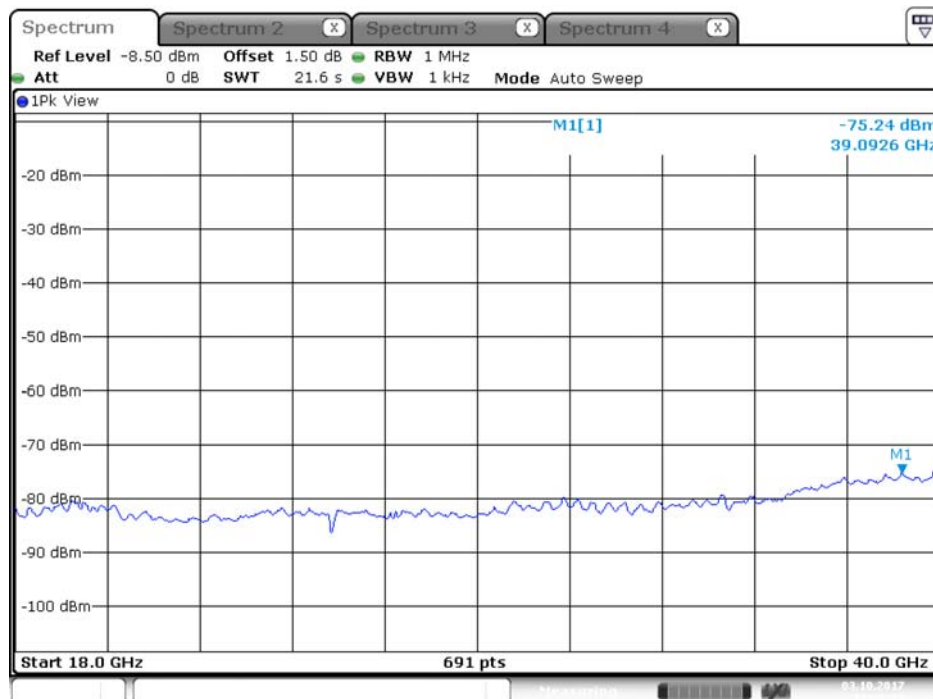

## Plot on Configuration QPSK, 20M / 5250 MHz / Peak / Port 1 / 18GHz~40GHz

Date: 17.OCT.2017 21:12:59

## Plot on Configuration QPSK, 20M / 5250 MHz / Peak / Port 2 / 18GHz~40GHz

Date: 17.OCT.2017 21:29:17

Plot on Configuration QPSK, 80M / 5290 MHz / Average / Port 1 / 18GHz~40GHz

Date: 3.OCT.2017 17:27:43

Plot on Configuration QPSK, 80M / 5290 MHz / Average / Port 2 / 18GHz~40GHz

Date: 3.OCT.2017 17:28:32

Plot on Configuration QPSK, 80M / 5290 MHz / Peak / Port 1 / 18GHz~40GHz

Date: 3.OCT.2017 17:27:57

Plot on Configuration QPSK, 80M / 5290 MHz / Peak / Port 2 / 18GHz~40GHz