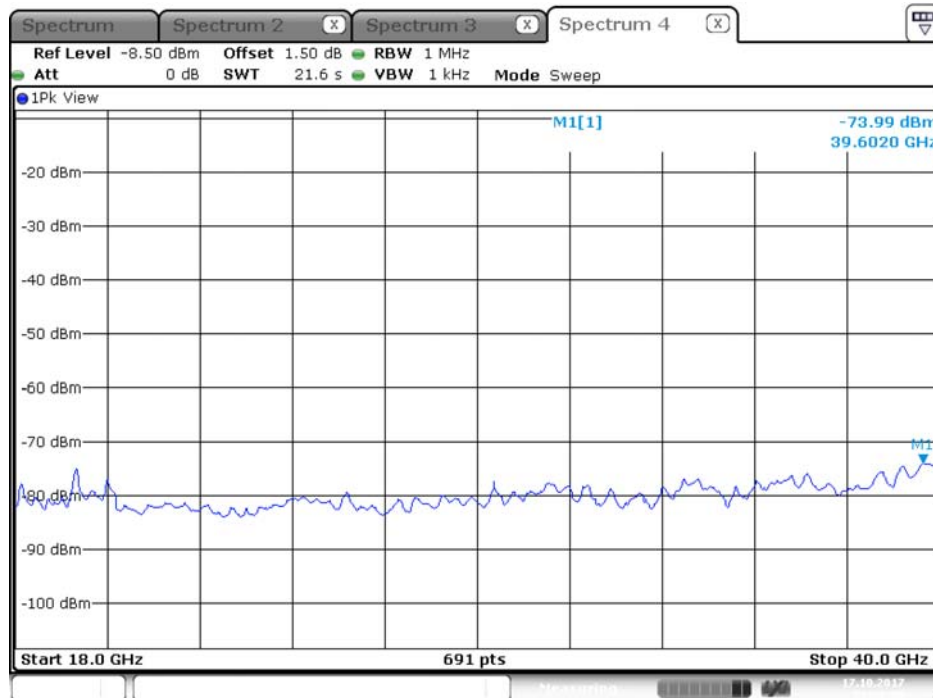

## Plot on Configuration QPSK, 20M / 5300 MHz / Peak / Port 2 / 18GHz~40GHz

Date: 3.OCT.2017 17:25:37

Plot on Configuration QPSK, 20M / 5320 MHz / Average / Port 1 / 18GHz~40GHz

Date: 3.OCT.2017 17:26:11

Plot on Configuration QPSK, 20M / 5320 MHz / Average / Port 2 / 18GHz~40GHz

Date: 3.OCT.2017 17:26:52

Plot on Configuration QPSK, 20M / 5320 MHz / Peak / Port 1 / 18GHz~40GHz

Plot on Configuration QPSK, 20M / 5320 MHz / Peak / Port 2 / 18GHz~40GHz

Plot on Configuration QPSK, 20M / 5250 MHz / Average / Port 1 / 18GHz~40GHz

Date: 17.OCT.2017 21:11:58

Plot on Configuration QPSK, 20M / 5250 MHz / Average / Port 2 / 18GHz~40GHz

Date: 17.OCT.2017 21:28:01

## Plot on Configuration QPSK, 20M / 5250 MHz / Peak / Port 1 / 18GHz~40GHz

Date: 17.OCT.2017 21:12:59