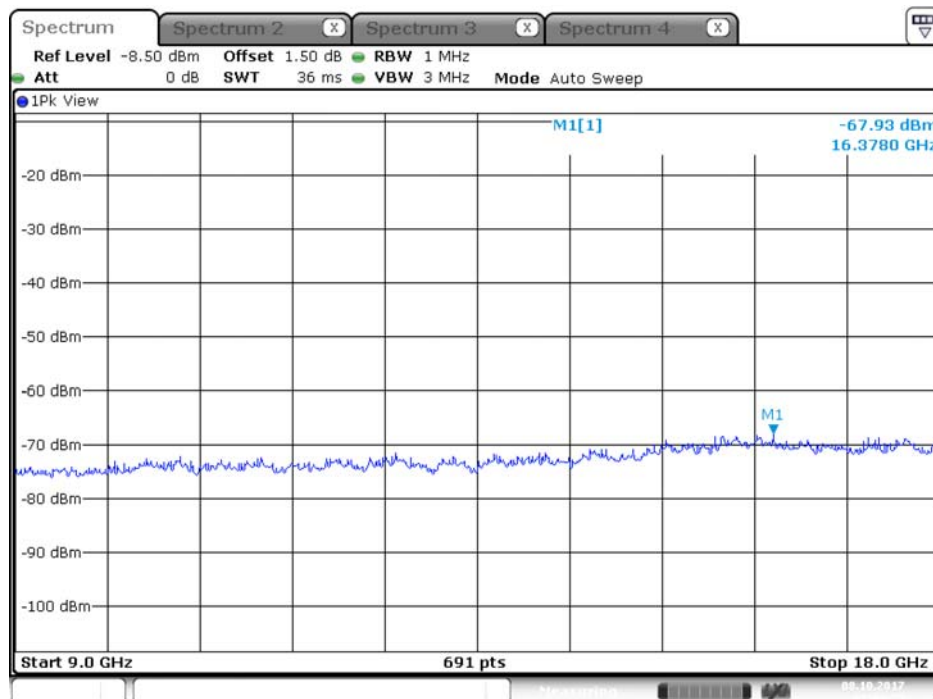

## Plot on Configuration QPSK, 20M / 5720 MHz / Peak / Port 2 / 9GHz~18GHz

Date: 13.OCT.2017 11:32:00

## Plot on Configuration QPSK, 80M / 5510 MHz / Average / Port 1 / 9GHz~18GHz

Date: 8.OCT.2017 01:06:29

## Plot on Configuration QPSK, 80M / 5510 MHz / Average / Port 2 / 9GHz~18GHz

Date: 8.OCT.2017 01:08:16

Plot on Configuration QPSK, 80M / 5510 MHz / Peak / Port 1 / 9GHz~18GHz

Date: 8.OCT.2017 01:07:14

Plot on Configuration QPSK, 80M / 5510 MHz / Peak / Port 2 / 9GHz~18GHz

## Plot on Configuration QPSK, 80M / 5610 MHz / Average / Port 1 / 9GHz~18GHz

Date: 8.OCT.2017 01:10:20