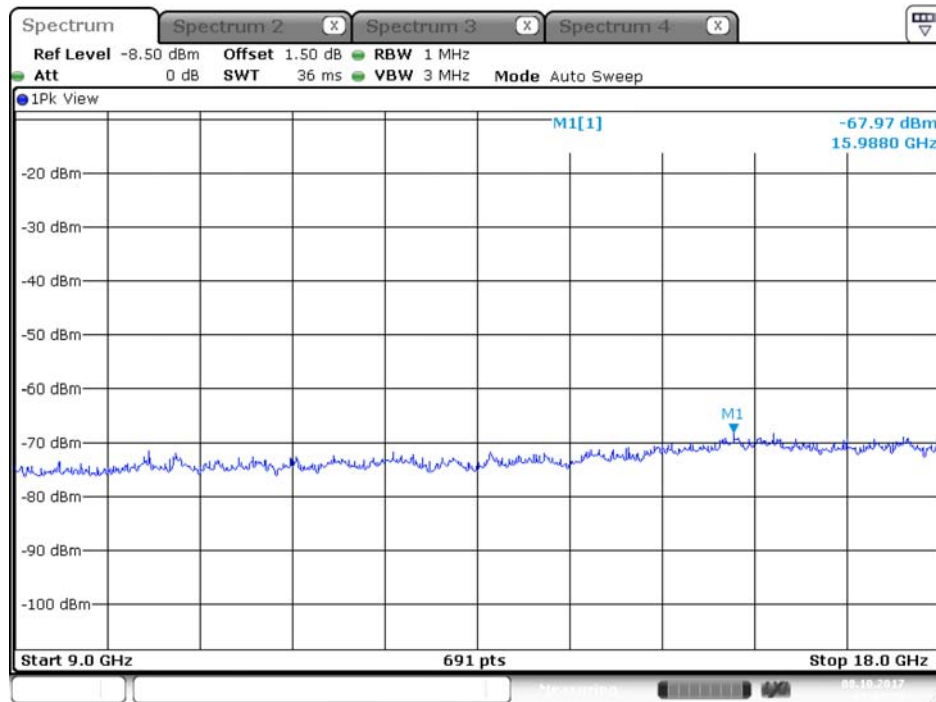

## Plot on Configuration QPSK, 20M / 5650 MHz / Average / Port 1 / 9GHz~18GHz

Date: 8.OCT.2017 00:59:31

## Plot on Configuration QPSK, 20M / 5650 MHz / Average / Port 2 / 9GHz~18GHz

Date: 8.OCT.2017 01:02:23

## Plot on Configuration QPSK, 20M / 5650 MHz / Peak / Port 1 / 9GHz~18GHz

Date: 8.OCT.2017 01:00:28