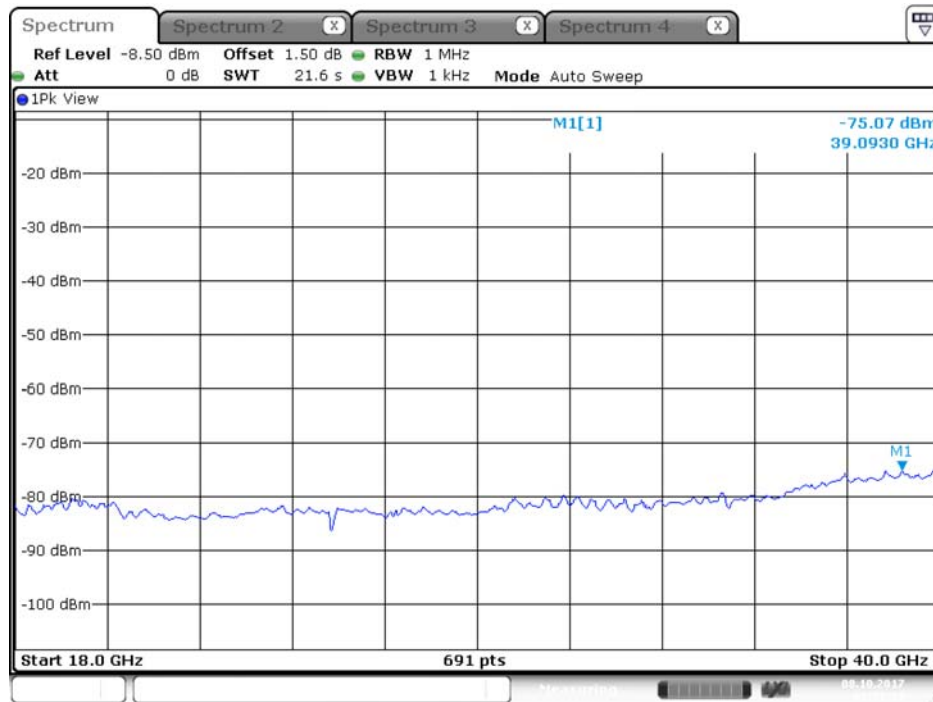

Plot on Configuration QPSK, 20M / 5650 MHz / Average / Port 1 / 18GHz~40GHz

Date: 8.OCT.2017 01:31:18