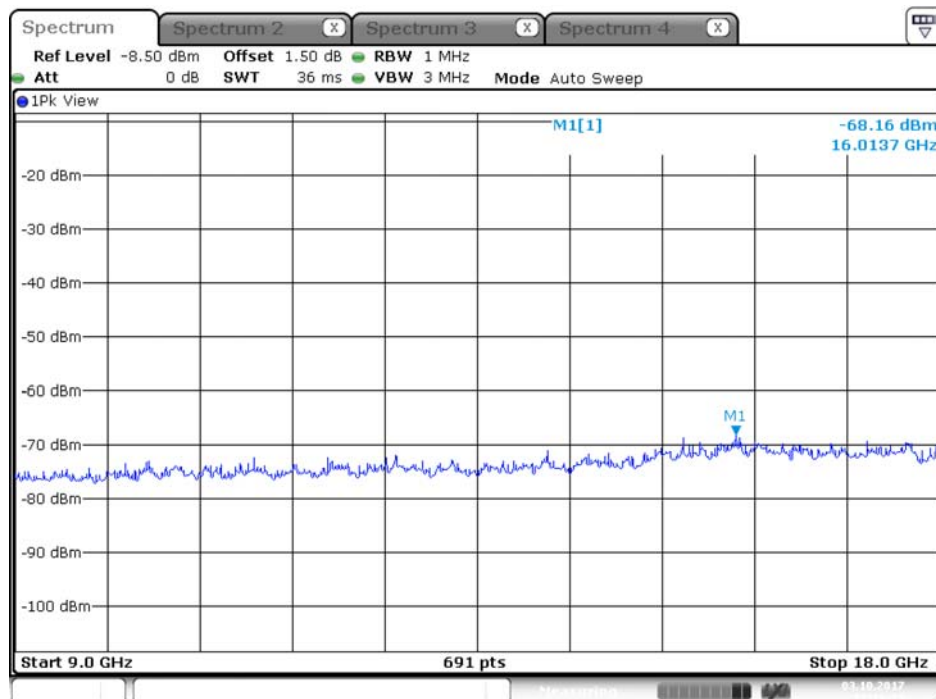

## Plot on Configuration QPSK, 20M / 5260 MHz / Peak / Port 1 / 9GHz~18GHz

Date: 3.OCT.2017 17:16:08

## Plot on Configuration QPSK, 20M / 5260 MHz / Peak / Port 2 / 9GHz~18GHz

Date: 3.OCT.2017 17:16:33