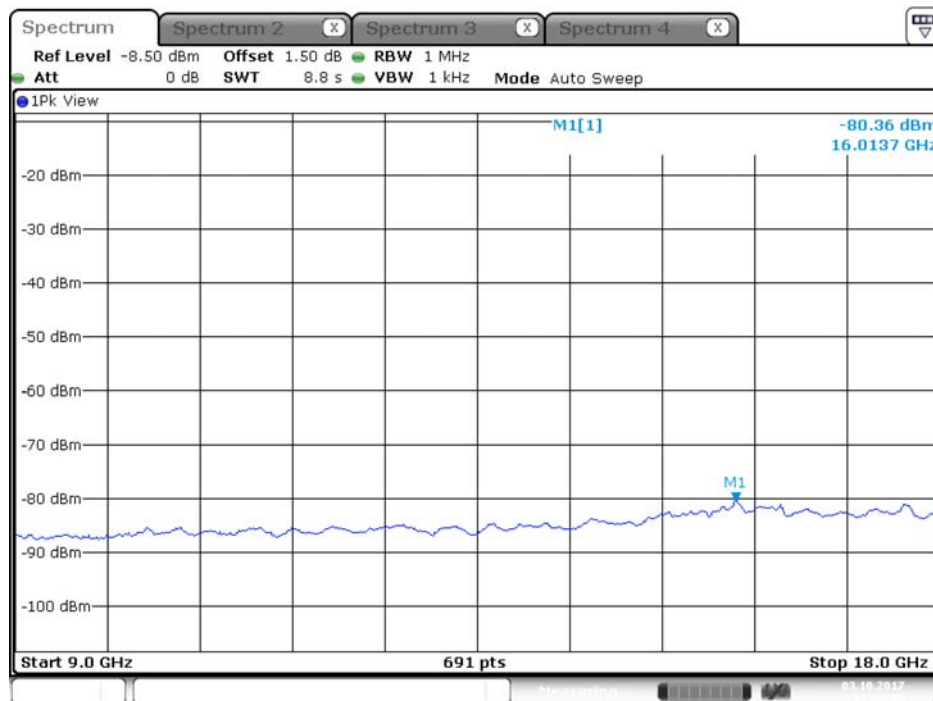

## Plot on Configuration QPSK, 20M / 5250 MHz / Peak / Port 1 / 9GHz~18GHz

Date: 17.OCT.2017 21:10:31

## Plot on Configuration QPSK, 20M / 5250 MHz / Peak / Port 2 / 9GHz~18GHz

Date: 17.OCT.2017 21:26:37

Plot on Configuration QPSK, 80M / 5290 MHz / Average / Port 1 / 9GHz~18GHz

Plot on Configuration QPSK, 80M / 5290 MHz / Average / Port 2 / 9GHz~18GHz

## Plot on Configuration QPSK, 80M / 5290 MHz / Peak / Port 1 / 9GHz~18GHz

Date: 3.OCT.2017 17:19:07

## Plot on Configuration QPSK, 80M / 5290 MHz / Peak / Port 2 / 9GHz~18GHz

Date: 3.OCT.2017 17:19:48

Plot on Configuration QPSK, 80M / 5300 MHz / Average / Port 1 / 9GHz~18GHz

Date: 3.OCT.2017 17:20:44

Plot on Configuration QPSK, 80M / 5300 MHz / Average / Port 2 / 9GHz~18GHz