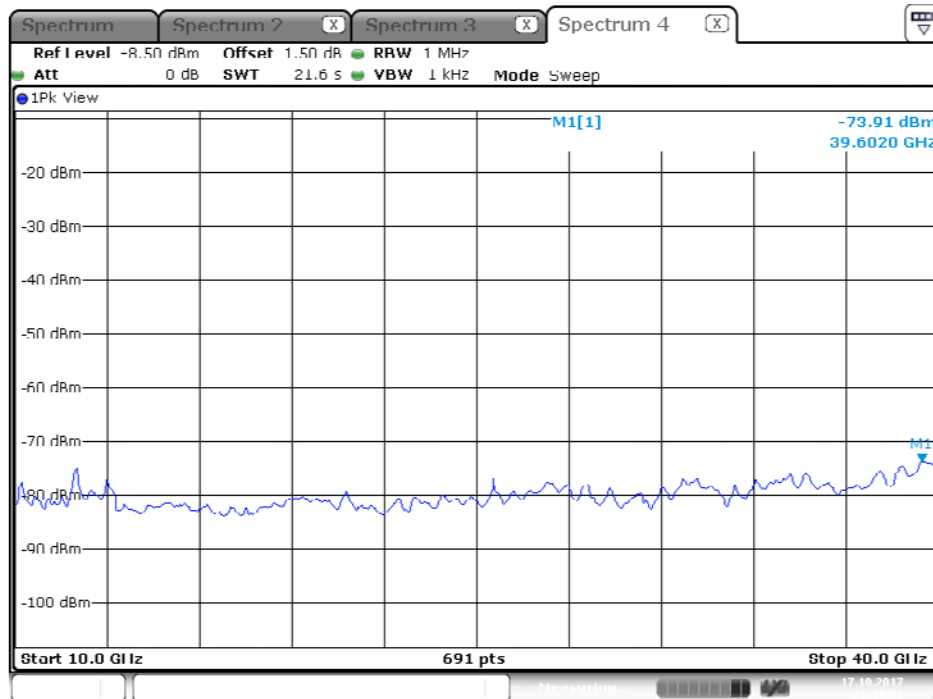

Date: 3.OCT.2017 17:28:45

Plot on Configuration QPSK, 80M / 5300 MHz / Average / Port 1 / 18GHz~40GHz

Date: 3.OCT.2017 17:29:21

Plot on Configuration QPSK, 80M / 5300 MHz / Average / Port 2 / 18GHz~40GHz

Date: 3.OCT.2017 17:30:07

Plot on Configuration QPSK, 80M / 5300 MHz / Peak / Port 1 / 18GHz~40GHz

Date: 3.OCT.2017 17:29:33

Plot on Configuration QPSK, 80M / 5300 MHz / Peak / Port 2 / 18GHz~40GHz

Date: 3.OCT.2017 17:30:18

Plot on Configuration QPSK, 80M / 5250 MHz / Average / Port 1 / 18GHz~40GHz

Date: 17.OCT.2017 21:43:51

Plot on Configuration QPSK, 80M / 5250 MHz / Average / Port 2 / 18GHz~40GHz

Date: 17.OCT.2017 22:02:19