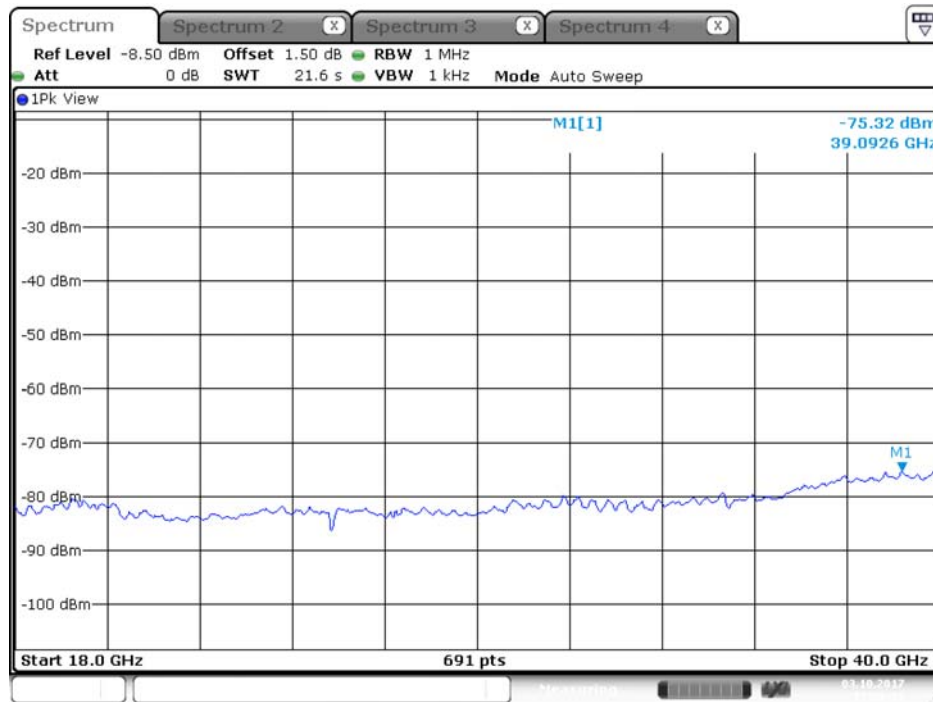

Plot on Configuration QPSK, 20M / 5300 MHz / Average / Port 1 / 18GHz~40GHz

Plot on Configuration QPSK, 20M / 5300 MHz / Average / Port 2 / 18GHz~40GHz

## Plot on Configuration QPSK, 20M / 5300 MHz / Peak / Port 1 / 18GHz~40GHz

Date: 3.OCT.2017 17:24:55

## Plot on Configuration QPSK, 20M / 5300 MHz / Peak / Port 2 / 18GHz~40GHz

Date: 3.OCT.2017 17:25:37

Plot on Configuration QPSK, 20M / 5320 MHz / Average / Port 1 / 18GHz~40GHz

Date: 3.OCT.2017 17:26:11