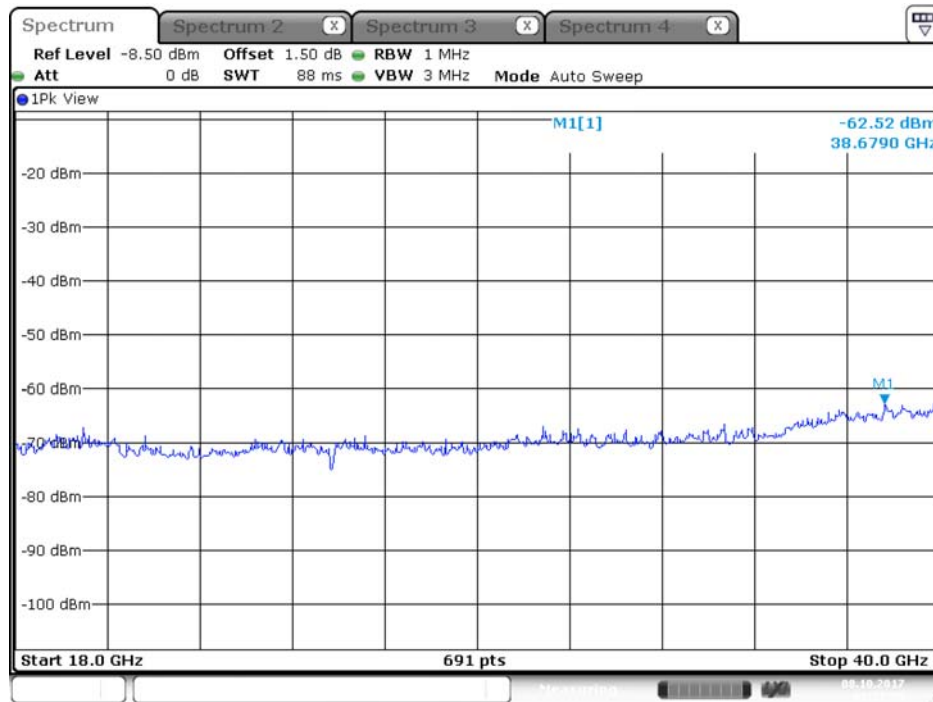

Date: 8.OCT.2017 01:22:10

Plot on Configuration QPSK, 20M / 5500 MHz / Average / Port 2 / 18GHz~40GHz

Date: 8.OCT.2017 01:24:24

Plot on Configuration QPSK, 20M / 5500 MHz / Peak / Port 1 / 18GHz~40GHz

Date: 8.OCT.2017 01:23:02

Plot on Configuration QPSK, 20M / 5500 MHz / Peak / Port 2 / 18GHz~40GHz

Date: 8.OCT.2017 01:24:58

Plot on Configuration QPSK, 20M / 5580 MHz / Average / Port 1 / 18GHz~40GHz

Date: 8.OCT.2017 01:26:45

Plot on Configuration QPSK, 20M / 5580 MHz / Average / Port 2 / 18GHz~40GHz

Date: 8.OCT.2017 01:28:46

Plot on Configuration QPSK, 20M / 5580 MHz / Peak / Port 1 / 18GHz~40GHz

Date: 8.OCT.2017 01:27:35

Plot on Configuration QPSK, 20M / 5580 MHz / Peak / Port 2 / 18GHz~40GHz

Date: 8.OCT.2017 01:29:54