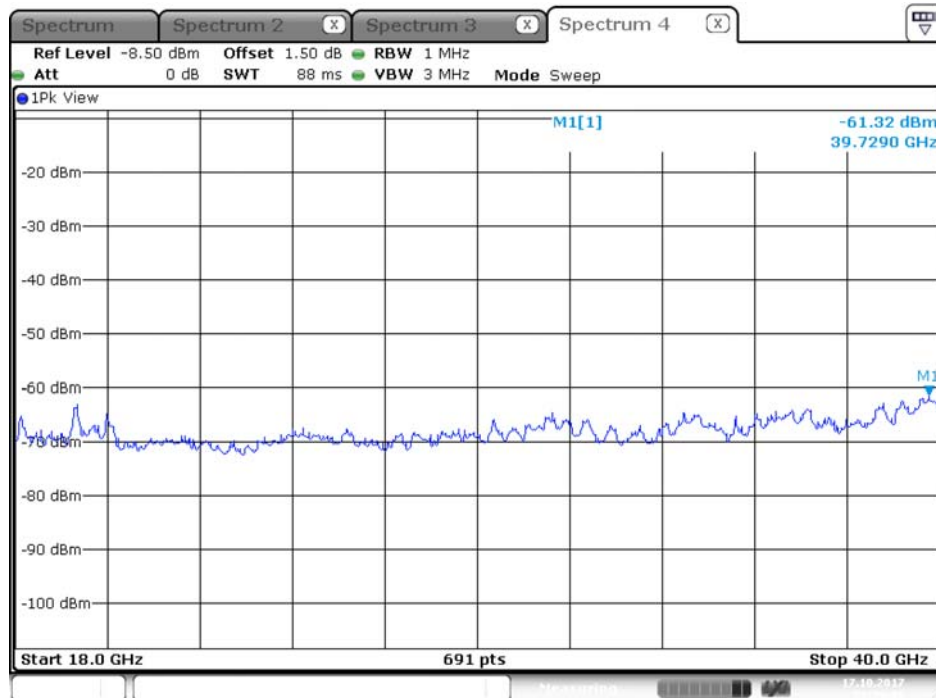

Plot on Configuration QPSK, 20M / 5320 MHz / Average / Port 2 / 18GHz~40GHz

Date: 3.OCT.2017 17:26:52

Plot on Configuration QPSK, 20M / 5320 MHz / Peak / Port 1 / 18GHz~40GHz

Plot on Configuration QPSK, 20M / 5320 MHz / Peak / Port 2 / 18GHz~40GHz

Plot on Configuration QPSK, 20M / 5250 MHz / Average / Port 1 / 18GHz~40GHz

Date: 17.OCT.2017 21:11:58

Plot on Configuration QPSK, 20M / 5250 MHz / Average / Port 2 / 18GHz~40GHz

Date: 17.OCT.2017 21:28:01

## Plot on Configuration QPSK, 20M / 5250 MHz / Peak / Port 1 / 18GHz~40GHz

Date: 17.OCT.2017 21:12:59

## Plot on Configuration QPSK, 20M / 5250 MHz / Peak / Port 2 / 18GHz~40GHz

Date: 17.OCT.2017 21:29:17

Plot on Configuration QPSK, 80M / 5290 MHz / Average / Port 1 / 18GHz~40GHz

Date: 3.OCT.2017 17:27:43