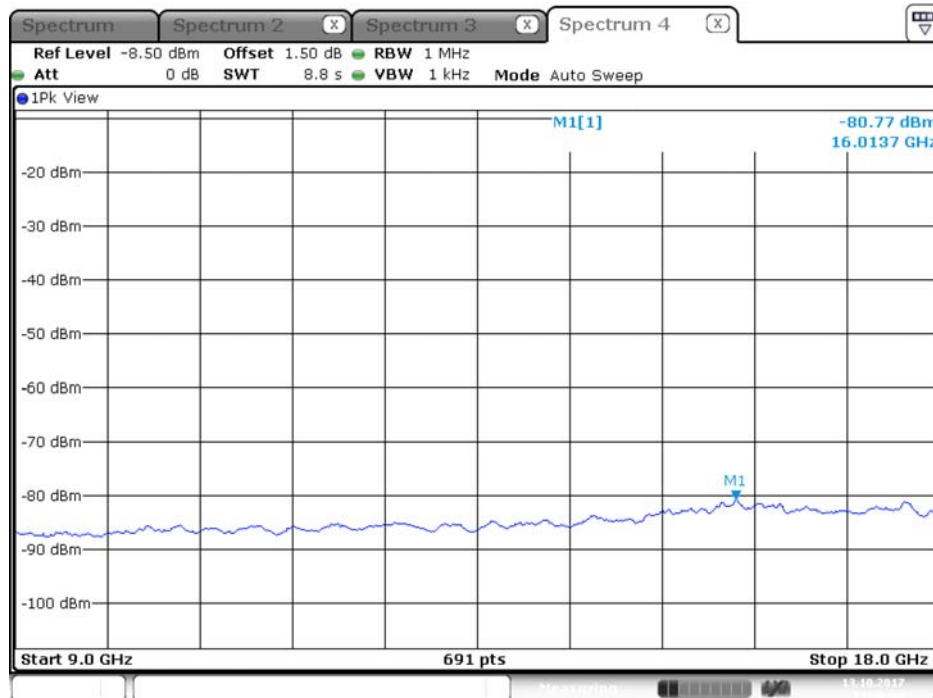

Date: 8.OCT.2017 01:12:47

Plot on Configuration QPSK, 80M / 5650 MHz / Average / Port 1 / 9GHz~18GHz

Date: 8.OCT.2017 01:16:00

Plot on Configuration QPSK, 80M / 5650 MHz / Average / Port 2 / 9GHz~18GHz

Date: 8.OCT.2017 01:17:49

Plot on Configuration QPSK, 80M / 5650 MHz / Peak / Port 1 / 9GHz~18GHz

Plot on Configuration QPSK, 80M / 5650 MHz / Peak / Port 2 / 9GHz~18GHz

Plot on Configuration QPSK, 80M / 5720 MHz / Average / Port 1 / 9GHz~18GHz

Date: 13.OCT.2017 11:50:35

Plot on Configuration QPSK, 80M / 5720 MHz / Average / Port 2 / 9GHz~18GHz

Date: 13.OCT.2017 11:46:34

Plot on Configuration QPSK, 80M / 5720 MHz / Peak / Port 1 / 9GHz~18GHz

Date: 13.OCT.2017 11:50:13