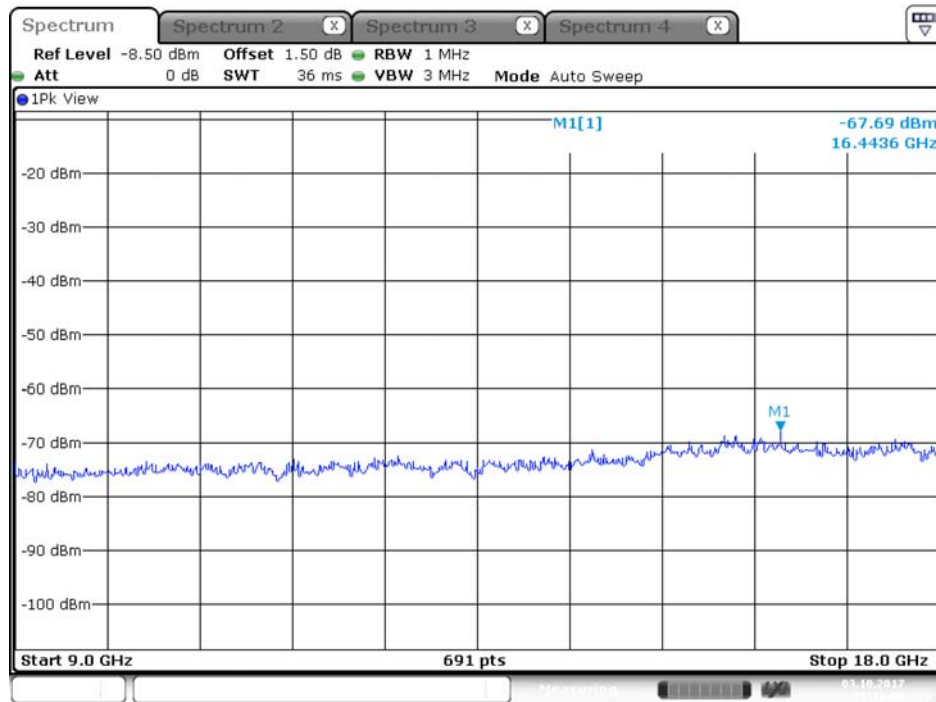

## Plot on Configuration QPSK, 20M / 5260 MHz / Peak / Port 1 / 9GHz~18GHz

Date: 3.OCT.2017 17:16:08

## Plot on Configuration QPSK, 20M / 5260 MHz / Peak / Port 2 / 9GHz~18GHz

Date: 3.OCT.2017 17:16:33