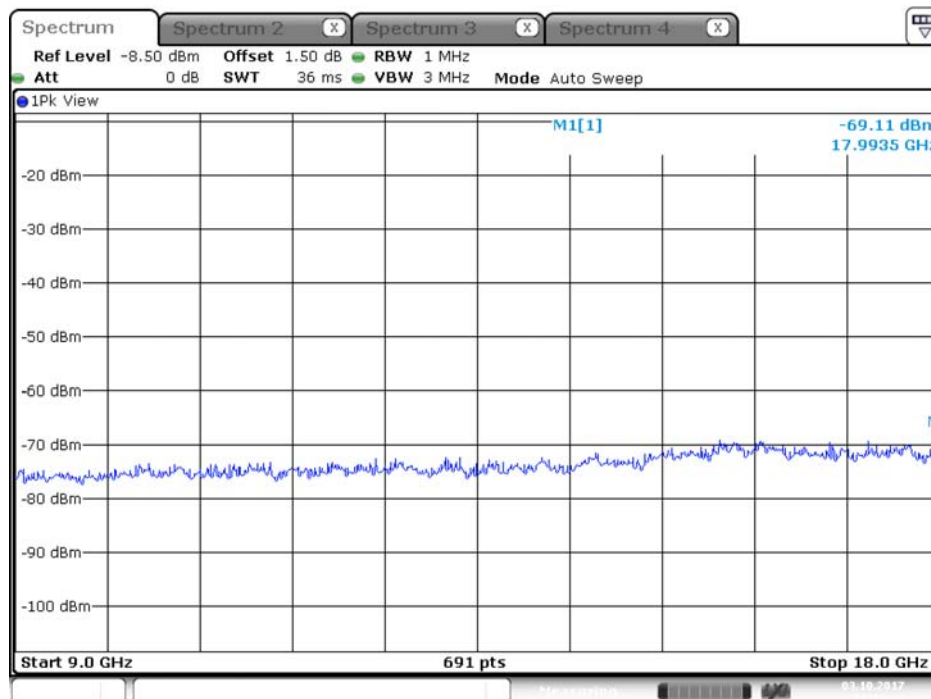

## Plot on Configuration QPSK, 20M / 5250 MHz / Peak / Port 1 / 9GHz~18GHz

Date: 17.OCT.2017 21:10:31

## Plot on Configuration QPSK, 20M / 5250 MHz / Peak / Port 2 / 9GHz~18GHz

Date: 17.OCT.2017 21:26:37

Plot on Configuration QPSK, 80M / 5290 MHz / Average / Port 1 / 9GHz~18GHz

Plot on Configuration QPSK, 80M / 5290 MHz / Average / Port 2 / 9GHz~18GHz

## Plot on Configuration QPSK, 80M / 5290 MHz / Peak / Port 1 / 9GHz~18GHz

Date: 3.OCT.2017 17:19:07

## Plot on Configuration QPSK, 80M / 5290 MHz / Peak / Port 2 / 9GHz~18GHz

Date: 3.OCT.2017 17:19:48

Plot on Configuration QPSK, 80M / 5300 MHz / Average / Port 1 / 9GHz~18GHz

Date: 3.OCT.2017 17:20:44

Plot on Configuration QPSK, 80M / 5300 MHz / Average / Port 2 / 9GHz~18GHz