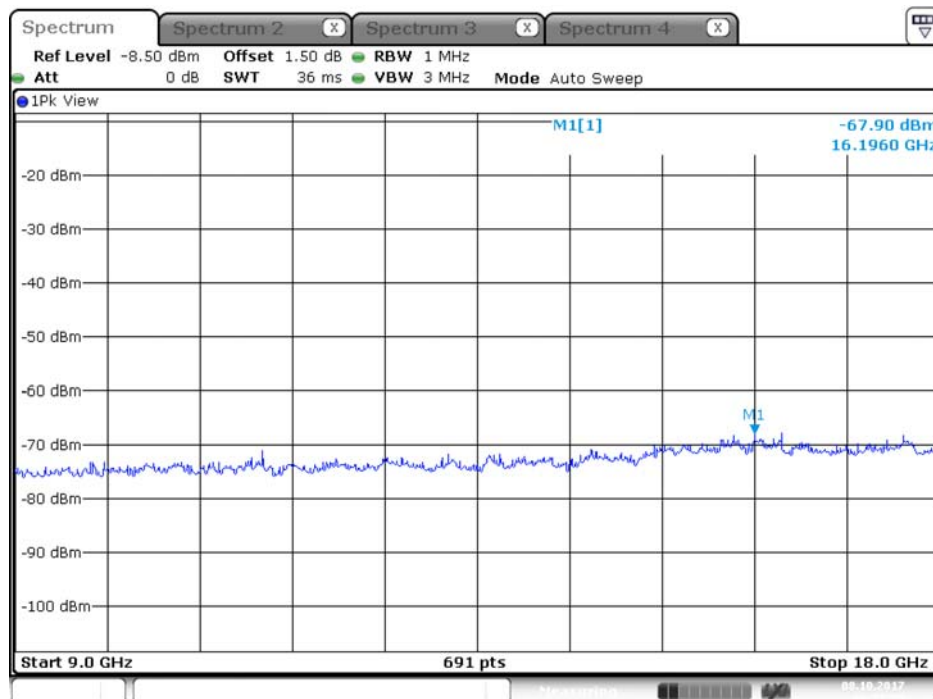

## Plot on Configuration QPSK, 20M / 5580 MHz / Average / Port 1 / 9GHz~18GHz

Date: 8.OCT.2017 00:53:08

## Plot on Configuration QPSK, 20M / 5580 MHz / Average / Port 2 / 9GHz~18GHz

Date: 8.OCT.2017 00:56:31

Plot on Configuration QPSK, 20M / 5580 MHz / Peak / Port 1 / 9GHz~18GHz

Date: 8.OCT.2017 00:53:55

Plot on Configuration QPSK, 20M / 5580 MHz / Peak / Port 2 / 9GHz~18GHz

## Plot on Configuration QPSK, 20M / 5650 MHz / Average / Port 1 / 9GHz~18GHz

Date: 8.OCT.2017 00:59:31