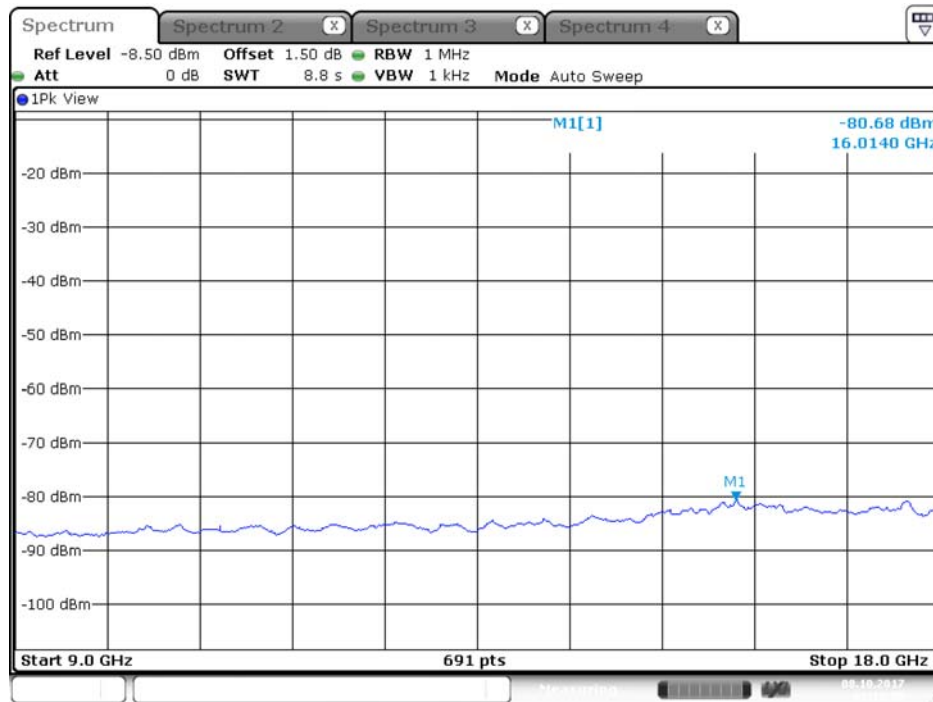

## Plot on Configuration QPSK, 80M / 5610 MHz / Average / Port 1 / 9GHz~18GHz

Date: 8.OCT.2017 01:10:20

## Plot on Configuration QPSK, 80M / 5610 MHz / Average / Port 2 / 9GHz~18GHz

Date: 8.OCT.2017 01:11:57

Plot on Configuration QPSK, 80M / 5610 MHz / Peak / Port 1 / 9GHz~18GHz

Date: 8.OCT.2017 01:10:58

Plot on Configuration QPSK, 80M / 5610 MHz / Peak / Port 2 / 9GHz~18GHz

Date: 8.OCT.2017 01:12:47

Plot on Configuration QPSK, 80M / 5650 MHz / Average / Port 1 / 9GHz~18GHz

Date: 8.OCT.2017 01:16:00

Plot on Configuration QPSK, 80M / 5650 MHz / Average / Port 2 / 9GHz~18GHz

Date: 8.OCT.2017 01:17:49