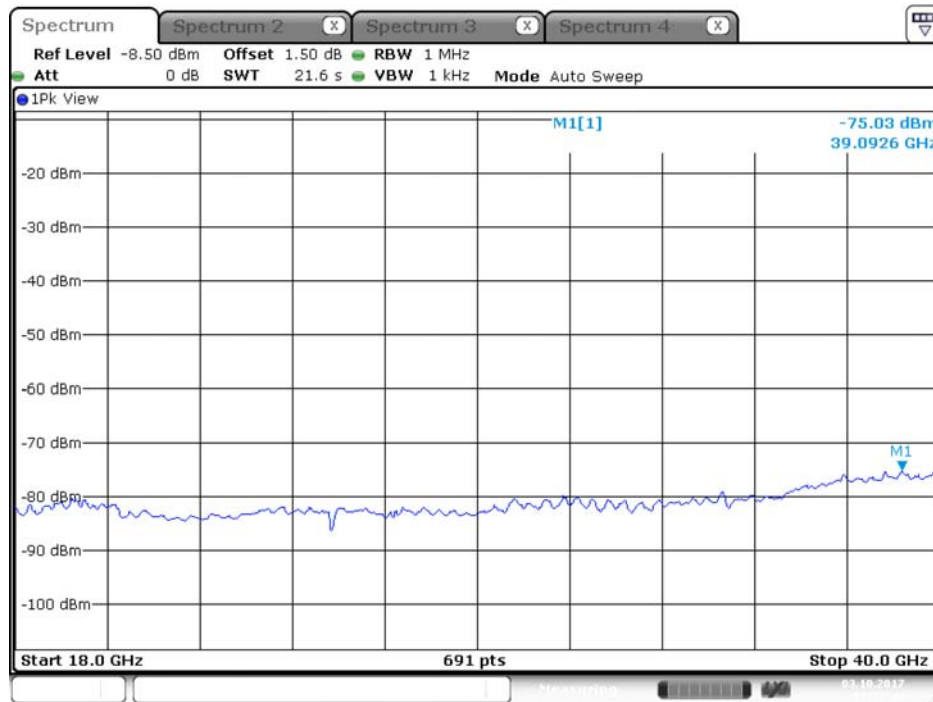

Plot on Configuration QPSK, 20M / 5250 MHz / Average / Port 1 / 18GHz~40GHz

Date: 17.OCT.2017 21:11:58

Plot on Configuration QPSK, 20M / 5250 MHz / Average / Port 2 / 18GHz~40GHz

Date: 17.OCT.2017 21:28:01

## Plot on Configuration QPSK, 20M / 5250 MHz / Peak / Port 1 / 18GHz~40GHz

Date: 17.OCT.2017 21:12:59

## Plot on Configuration QPSK, 20M / 5250 MHz / Peak / Port 2 / 18GHz~40GHz

Date: 17.OCT.2017 21:29:17

Plot on Configuration QPSK, 80M / 5290 MHz / Average / Port 1 / 18GHz~40GHz

Date: 3.OCT.2017 17:27:43