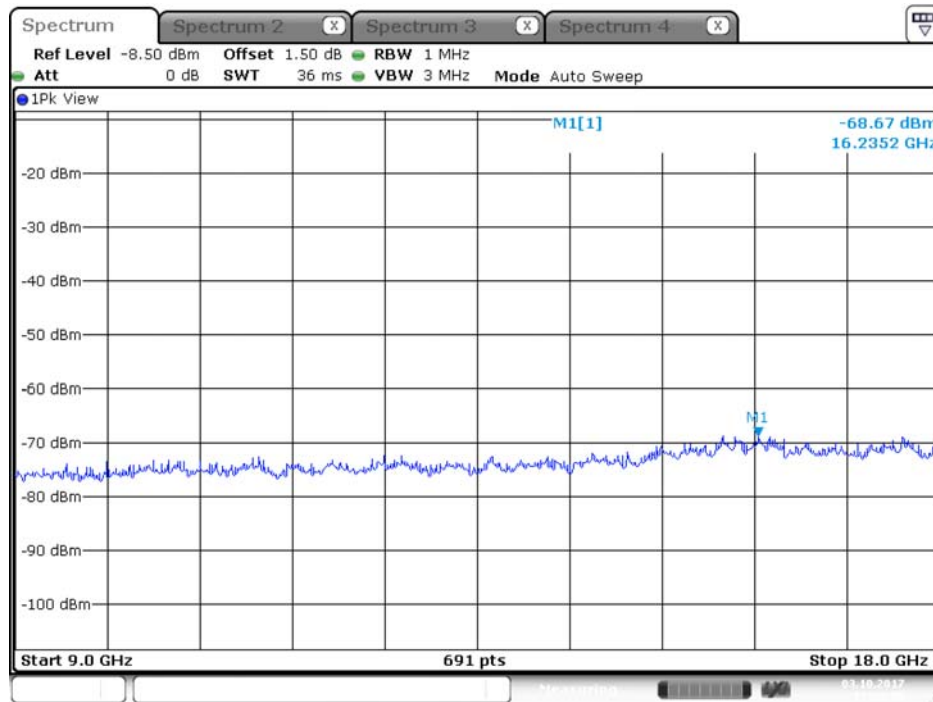

## Plot on Configuration QPSK, 80M / 5290 MHz / Peak / Port 1 / 9GHz~18GHz

Date: 3.OCT.2017 17:19:07

## Plot on Configuration QPSK, 80M / 5290 MHz / Peak / Port 2 / 9GHz~18GHz

Date: 3.OCT.2017 17:19:48

Plot on Configuration QPSK, 80M / 5300 MHz / Average / Port 1 / 9GHz~18GHz

Date: 3.OCT.2017 17:20:44

Plot on Configuration QPSK, 80M / 5300 MHz / Average / Port 2 / 9GHz~18GHz

Date: 3.OCT.2017 17:21:14

Plot on Configuration QPSK, 80M / 5300 MHz / Peak / Port 1 / 9GHz~18GHz

Date: 3.OCT.2017 17:20:55

Plot on Configuration QPSK, 80M / 5300 MHz / Peak / Port 2 / 9GHz~18GHz

Date: 3.OCT.2017 17:21:24

## Plot on Configuration QPSK, 80M / 5250 MHz / Average / Port 1 / 9GHz~18GHz

Date: 17.OCT.2017 21:41:32