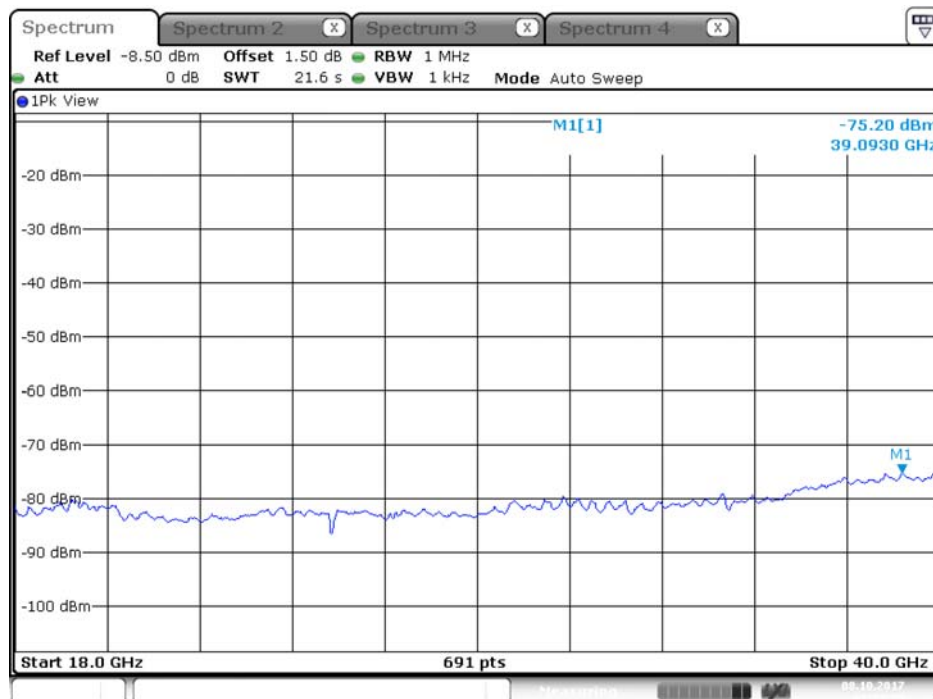

Plot on Configuration QPSK, 20M / 5650 MHz / Average / Port 2 / 18GHz~40GHz

Date: 8.OCT.2017 01:33:29