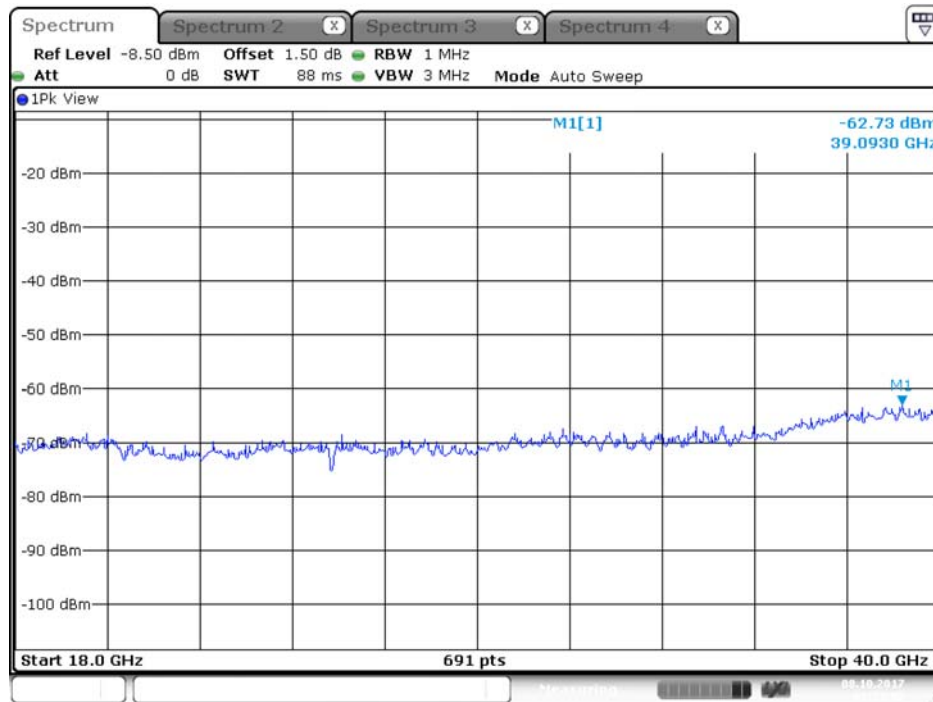

Plot on Configuration QPSK, 80M / 5250 MHz / Average / Port 1 / 18GHz~40GHz

Date: 17.OCT.2017 21:43:51

Plot on Configuration QPSK, 80M / 5250 MHz / Average / Port 2 / 18GHz~40GHz

Date: 17.OCT.2017 22:02:19

Plot on Configuration QPSK, 80M / 5250 MHz / Peak / Port 1 / 18GHz~40GHz

Plot on Configuration QPSK, 80M / 5250 MHz / Peak / Port 2 / 18GHz~40GHz

Plot on Configuration QPSK, 20M / 5500 MHz / Average / Port 1 / 18GHz~40GHz

Date: 8.OCT.2017 01:22:10

Plot on Configuration QPSK, 20M / 5500 MHz / Average / Port 2 / 18GHz~40GHz

Date: 8.OCT.2017 01:24:24

Plot on Configuration QPSK, 20M / 5500 MHz / Peak / Port 1 / 18GHz~40GHz

Date: 8.OCT.2017 01:23:02