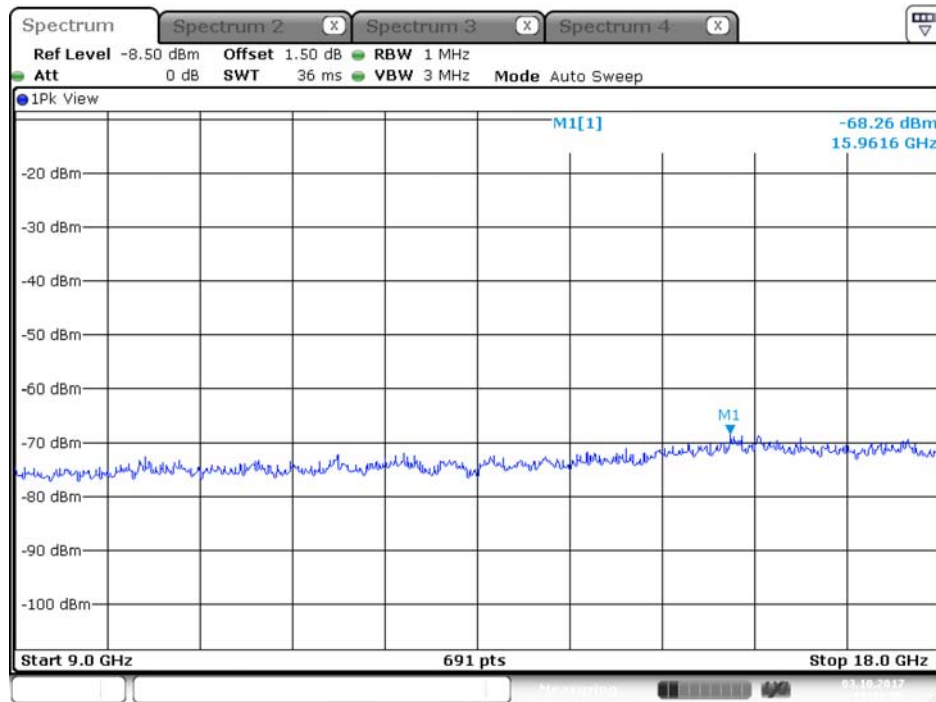

## Plot on Configuration QPSK, 20M / 5300 MHz / Peak / Port 1 / 9GHz~18GHz

Date: 3.OCT.2017 17:16:58

## Plot on Configuration QPSK, 20M / 5300 MHz / Peak / Port 2 / 9GHz~18GHz

Date: 3.OCT.2017 17:17:26

Plot on Configuration QPSK, 20M / 5320 MHz / Average / Port 1 / 9GHz~18GHz

Date: 3.OCT.2017 17:17:45

Plot on Configuration QPSK, 20M / 5320 MHz / Average / Port 2 / 9GHz~18GHz

## Plot on Configuration QPSK, 20M / 5320 MHz / Peak / Port 1 / 9GHz~18GHz

Date: 3.OCT.2017 17:17:56