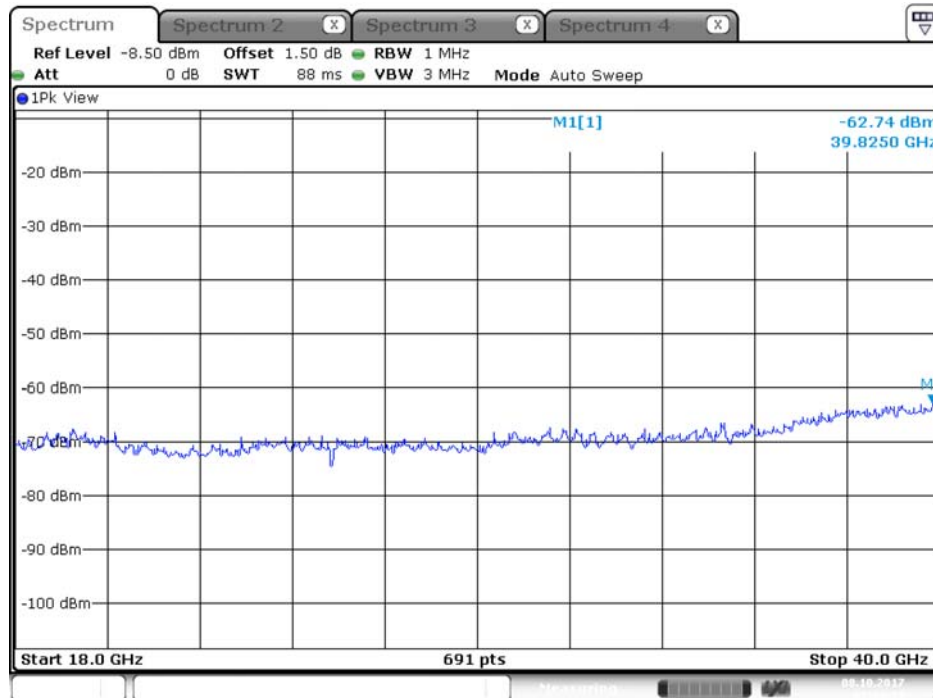

Plot on Configuration QPSK, 20M / 5650 MHz / Peak / Port 2 / 18GHz~40GHz

Date: 8.OCT.2017 01:34:19