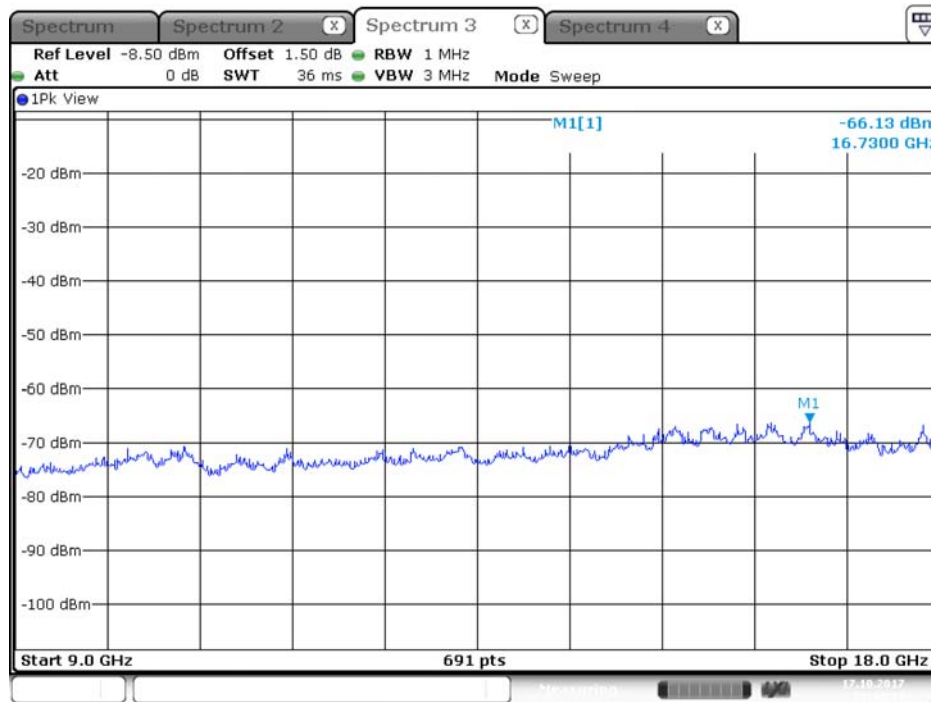

Date: 3.OCT.2017 17:21:14

Plot on Configuration QPSK, 80M / 5300 MHz / Peak / Port 1 / 9GHz~18GHz

Date: 3.OCT.2017 17:20:55

Plot on Configuration QPSK, 80M / 5300 MHz / Peak / Port 2 / 9GHz~18GHz

Date: 3.OCT.2017 17:21:24

## Plot on Configuration QPSK, 80M / 5250 MHz / Average / Port 1 / 9GHz~18GHz

Date: 17.OCT.2017 21:41:32

## Plot on Configuration QPSK, 80M / 5250 MHz / Average / Port 2 / 9GHz~18GHz

Date: 17.OCT.2017 21:59:17

## Plot on Configuration QPSK, 80M / 5250 MHz / Peak / Port 1 / 9GHz~18GHz

Date: 17.OCT.2017 21:42:18