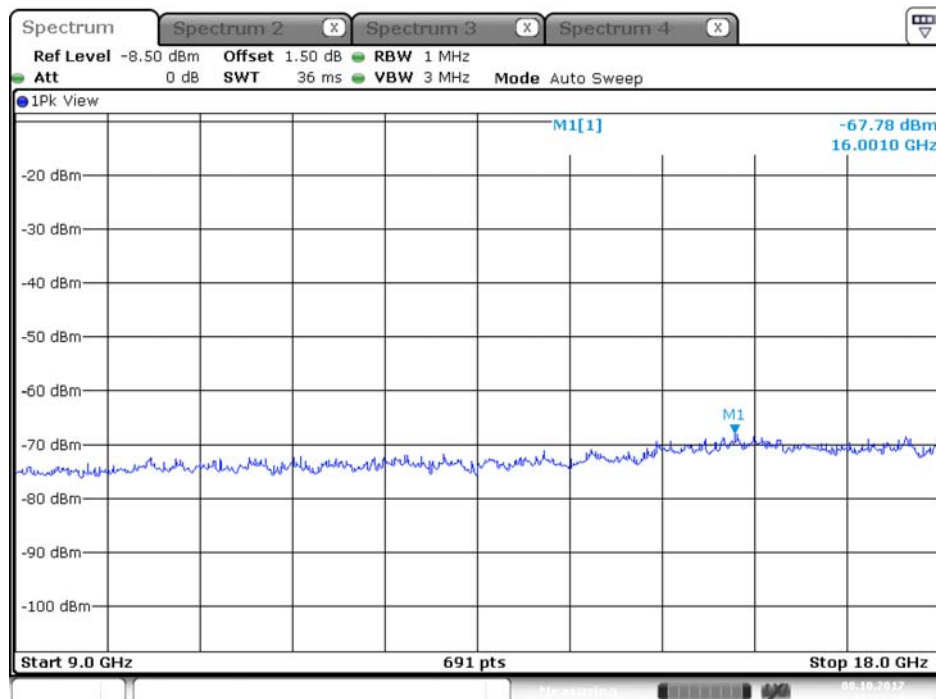

Plot on Configuration QPSK, 20M / 5650 MHz / Peak / Port 2 / 9GHz~18GHz

Date: 8.OCT.2017 01:03:18