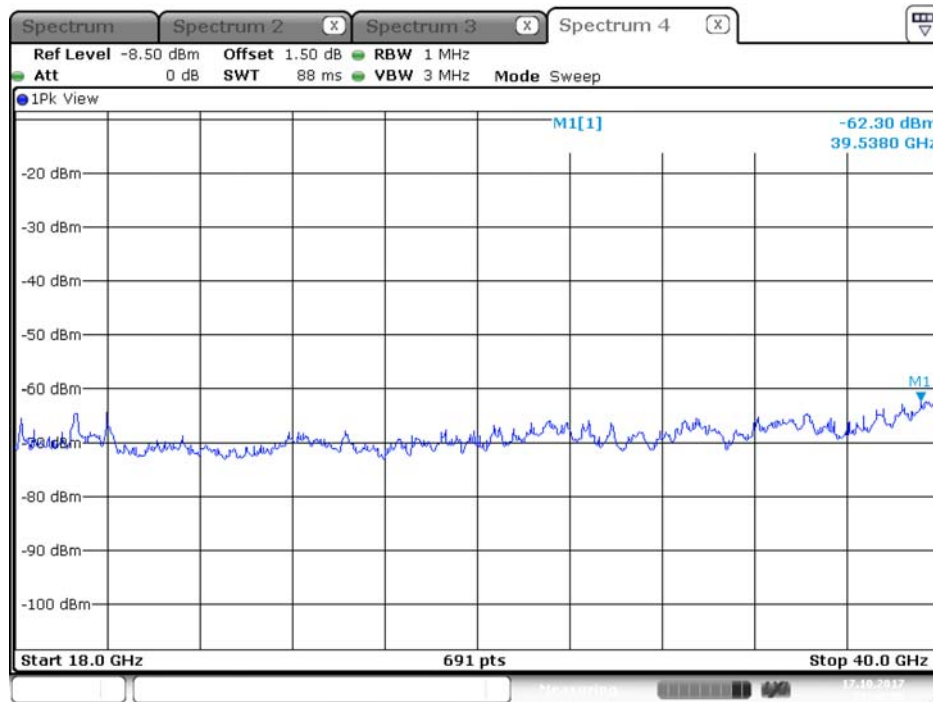

Date: 3.OCT.2017 17:30:07

Plot on Configuration QPSK, 80M / 5300 MHz / Peak / Port 1 / 18GHz~40GHz

Date: 3.OCT.2017 17:29:33

Plot on Configuration QPSK, 80M / 5300 MHz / Peak / Port 2 / 18GHz~40GHz

Date: 3.OCT.2017 17:30:18

Plot on Configuration QPSK, 80M / 5250 MHz / Average / Port 1 / 18GHz~40GHz

Date: 17.OCT.2017 21:43:51

Plot on Configuration QPSK, 80M / 5250 MHz / Average / Port 2 / 18GHz~40GHz

Date: 17.OCT.2017 22:02:19

Plot on Configuration QPSK, 80M / 5250 MHz / Peak / Port 1 / 18GHz~40GHz

Plot on Configuration QPSK, 80M / 5250 MHz / Peak / Port 2 / 18GHz~40GHz

Plot on Configuration QPSK, 20M / 5500 MHz / Average / Port 1 / 18GHz~40GHz