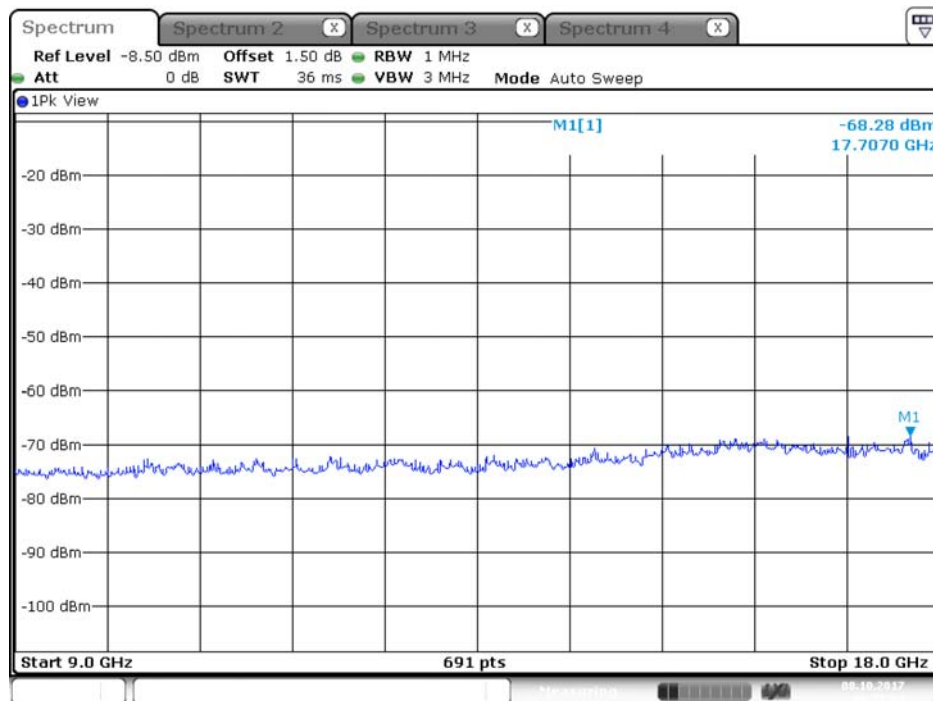

## Plot on Configuration QPSK, 20M / 5500 MHz / Average / Port 1 / 9GHz~18GHz

Date: 8.OCT.2017 00:47:27

## Plot on Configuration QPSK, 20M / 5500 MHz / Average / Port 2 / 9GHz~18GHz

Date: 8.OCT.2017 00:50:32

Plot on Configuration QPSK, 20M / 5500 MHz / Peak / Port 1 / 9GHz~18GHz

Plot on Configuration QPSK, 20M / 5500 MHz / Peak / Port 2 / 9GHz~18GHz

## Plot on Configuration QPSK, 20M / 5580 MHz / Average / Port 1 / 9GHz~18GHz

Date: 8.OCT.2017 00:53:08