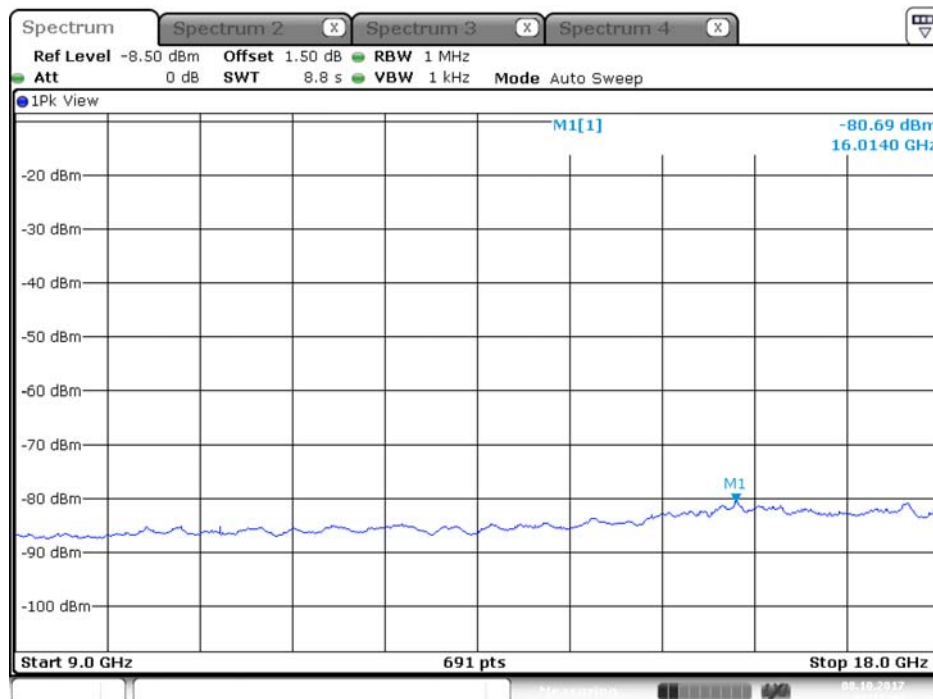

## Plot on Configuration QPSK, 80M / 5610 MHz / Average / Port 1 / 9GHz~18GHz

Date: 8.OCT.2017 01:10:20

## Plot on Configuration QPSK, 80M / 5610 MHz / Average / Port 2 / 9GHz~18GHz

Date: 8.OCT.2017 01:11:57

Plot on Configuration QPSK, 80M / 5610 MHz / Peak / Port 1 / 9GHz~18GHz

Date: 8.OCT.2017 01:10:58

Plot on Configuration QPSK, 80M / 5610 MHz / Peak / Port 2 / 9GHz~18GHz

Date: 8.OCT.2017 01:12:47

Plot on Configuration QPSK, 80M / 5650 MHz / Average / Port 1 / 9GHz~18GHz

Date: 8.OCT.2017 01:16:00

Plot on Configuration QPSK, 80M / 5650 MHz / Average / Port 2 / 9GHz~18GHz

Date: 8.OCT.2017 01:17:49