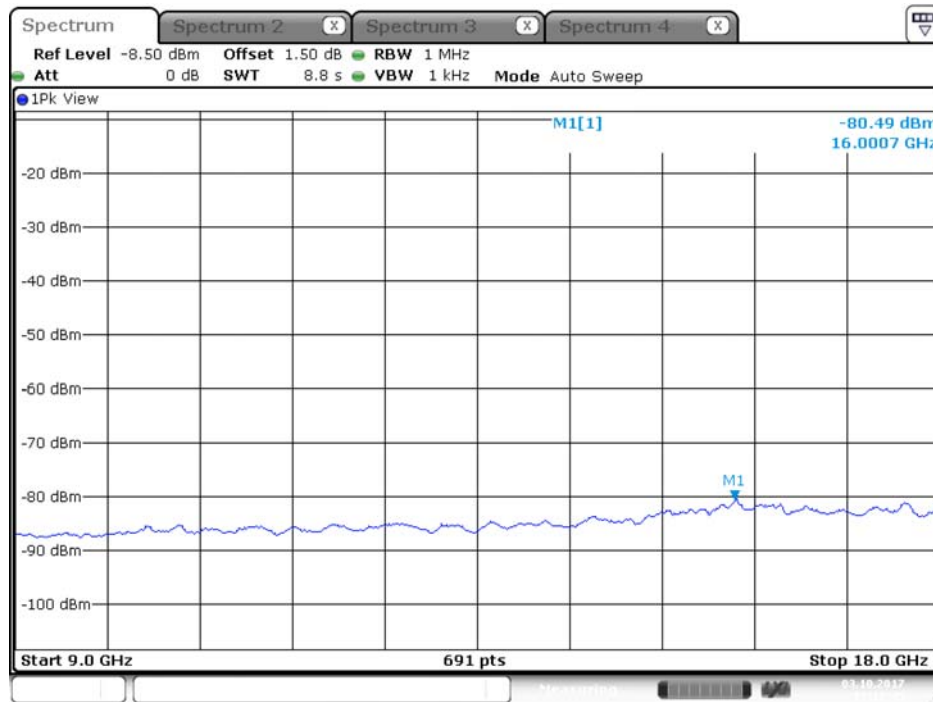

## Plot on Configuration QPSK, 20M / 5300 MHz / Average / Port 2 / 9GHz~18GHz

Date: 3.OCT.2017 17:17:16

## Plot on Configuration QPSK, 20M / 5300 MHz / Peak / Port 1 / 9GHz~18GHz

Date: 3.OCT.2017 17:16:58

## Plot on Configuration QPSK, 20M / 5300 MHz / Peak / Port 2 / 9GHz~18GHz

Date: 3.OCT.2017 17:17:26

Plot on Configuration QPSK, 20M / 5320 MHz / Average / Port 1 / 9GHz~18GHz

Date: 3.OCT.2017 17:17:45

Plot on Configuration QPSK, 20M / 5320 MHz / Average / Port 2 / 9GHz~18GHz