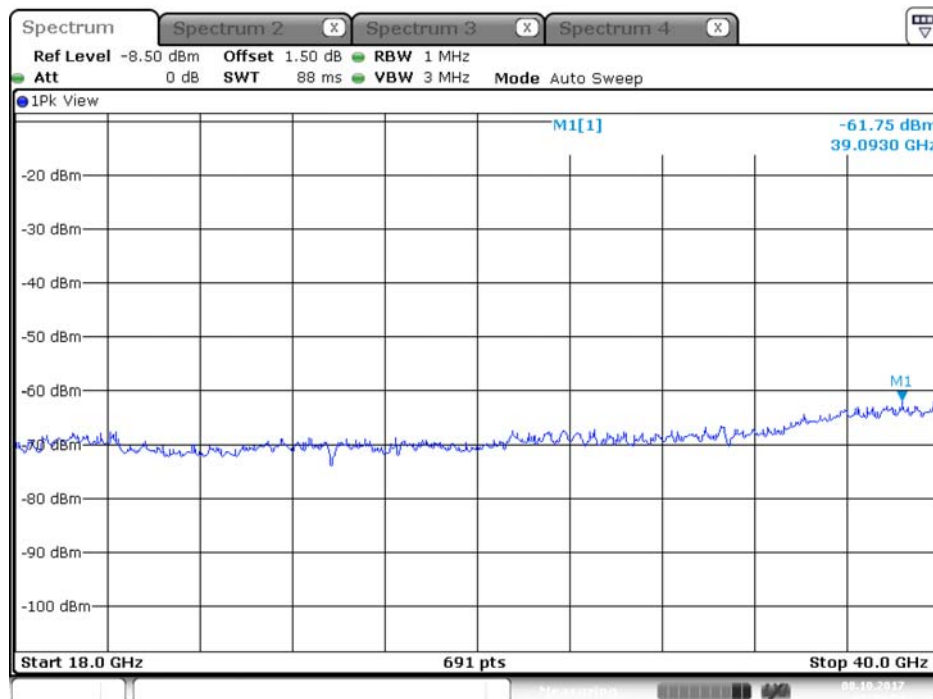

Date: 8.OCT.2017 01:22:10

Plot on Configuration QPSK, 20M / 5500 MHz / Average / Port 2 / 18GHz~40GHz

Date: 8.OCT.2017 01:24:24

Plot on Configuration QPSK, 20M / 5500 MHz / Peak / Port 1 / 18GHz~40GHz

Date: 8.OCT.2017 01:23:02

Plot on Configuration QPSK, 20M / 5500 MHz / Peak / Port 2 / 18GHz~40GHz

Date: 8.OCT.2017 01:24:58

Plot on Configuration QPSK, 20M / 5580 MHz / Average / Port 1 / 18GHz~40GHz

Date: 8.OCT.2017 01:26:45

Plot on Configuration QPSK, 20M / 5580 MHz / Average / Port 2 / 18GHz~40GHz

Date: 8.OCT.2017 01:28:46

Plot on Configuration QPSK, 20M / 5580 MHz / Peak / Port 1 / 18GHz~40GHz

Date: 8.OCT.2017 01:27:35

Plot on Configuration QPSK, 20M / 5580 MHz / Peak / Port 2 / 18GHz~40GHz

Date: 8.OCT.2017 01:29:54