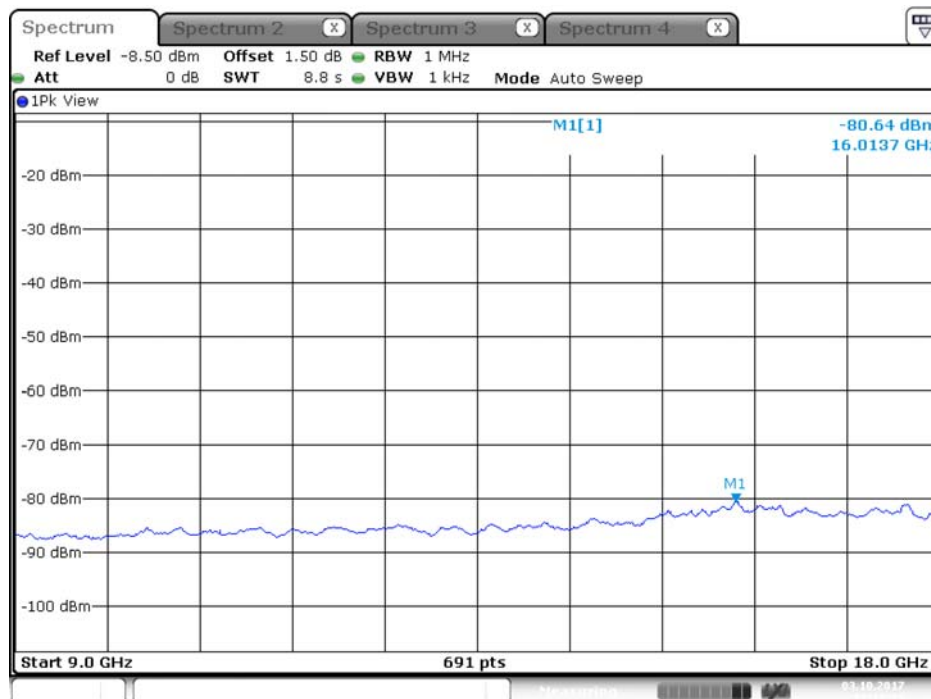

## Plot on Configuration QPSK, 20M / 5260 MHz / Peak / Port 1 / 9GHz~18GHz

Date: 3.OCT.2017 17:16:08

## Plot on Configuration QPSK, 20M / 5260 MHz / Peak / Port 2 / 9GHz~18GHz

Date: 3.OCT.2017 17:16:33

## Plot on Configuration QPSK, 20M / 5300 MHz / Average / Port 1 / 9GHz~18GHz

Date: 3.OCT.2017 17:16:48

## Plot on Configuration QPSK, 20M / 5300 MHz / Average / Port 2 / 9GHz~18GHz

Date: 3.OCT.2017 17:17:16