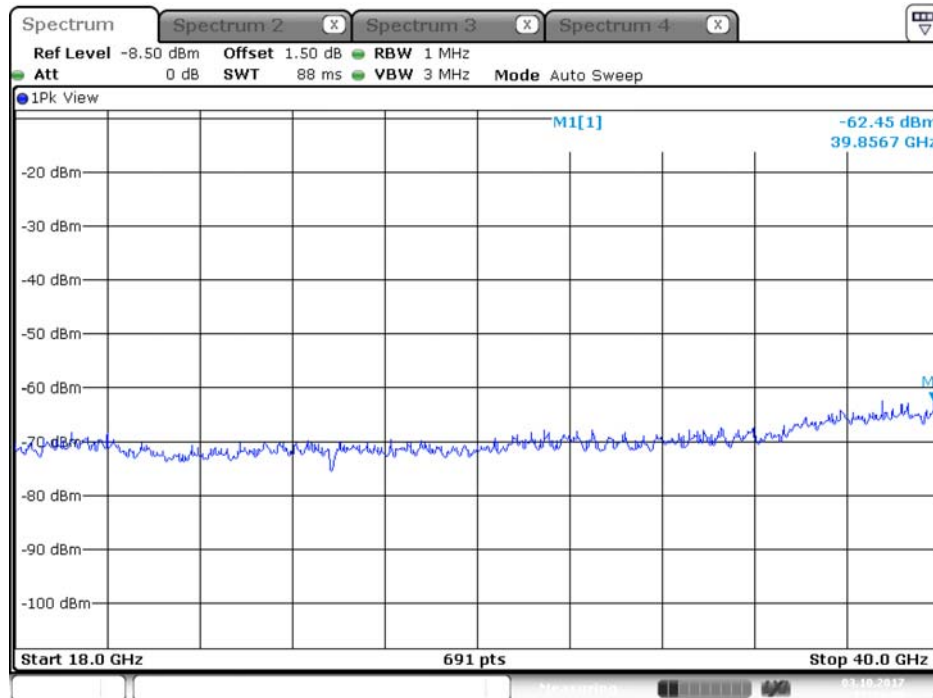

Date: 13.OCT.2017 11:50:35

Plot on Configuration QPSK, 80M / 5720 MHz / Average / Port 2 / 9GHz~18GHz

Date: 13.OCT.2017 11:46:34

Plot on Configuration QPSK, 80M / 5720 MHz / Peak / Port 1 / 9GHz~18GHz

Date: 13.OCT.2017 11:50:13

Plot on Configuration QPSK, 80M / 5720 MHz / Peak / Port 2 / 9GHz~18GHz

Date: 13.OCT.2017 11:46:49

Plot on Configuration QPSK, 20M / 5260 MHz / Average / Port 1 / 18GHz~40GHz

Date: 3.OCT.2017 17:23:11

Plot on Configuration QPSK, 20M / 5260 MHz / Average / Port 2 / 18GHz~40GHz

Date: 3.OCT.2017 17:23:54

Plot on Configuration QPSK, 20M / 5260 MHz / Peak / Port 1 / 18GHz~40GHz

Date: 3.OCT.2017 17:23:23

Plot on Configuration QPSK, 20M / 5260 MHz / Peak / Port 2 / 18GHz~40GHz

Date: 3.OCT.2017 17:24:08