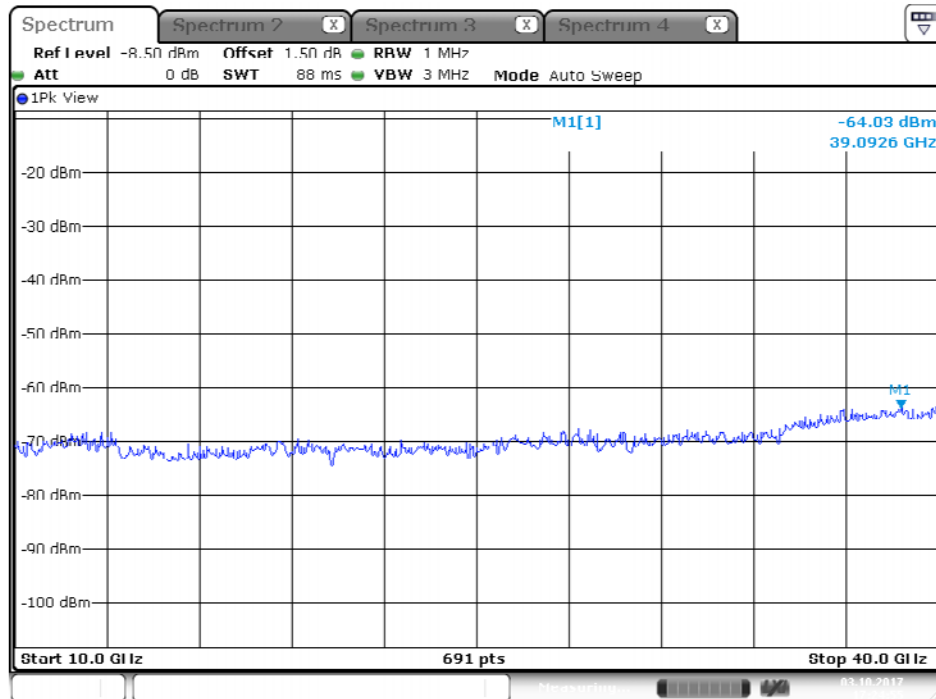

Date: 3.OCT.2017 17:23:54

Plot on Configuration QPSK, 20M / 5260 MHz / Peak / Port 1 / 18GHz~40GHz

Date: 3.OCT.2017 17:23:23

Plot on Configuration QPSK, 20M / 5260 MHz / Peak / Port 2 / 18GHz~40GHz

Date: 3.OCT.2017 17:24:08

Plot on Configuration QPSK, 20M / 5300 MHz / Average / Port 1 / 18GHz~40GHz

Plot on Configuration QPSK, 20M / 5300 MHz / Average / Port 2 / 18GHz~40GHz

## Plot on Configuration QPSK, 20M / 5300 MHz / Peak / Port 1 / 18GHz~40GHz

Date: 3.OCT.2017 17:24:55