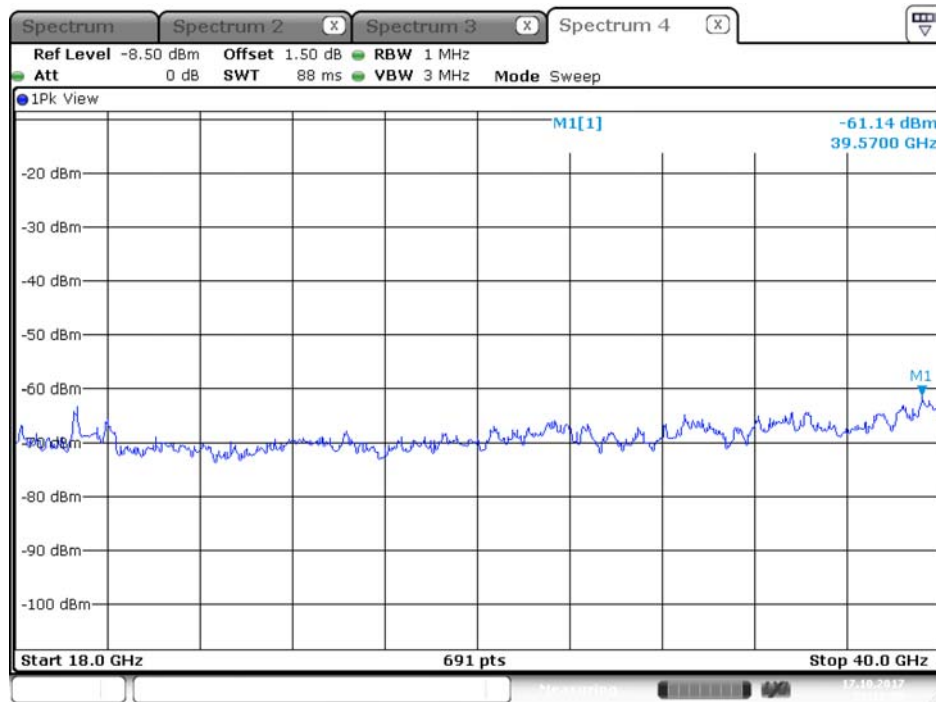

Plot on Configuration QPSK, 20M / 5320 MHz / Average / Port 2 / 18GHz~40GHz

Date: 3.OCT.2017 17:26:52

Plot on Configuration QPSK, 20M / 5320 MHz / Peak / Port 1 / 18GHz~40GHz

Plot on Configuration QPSK, 20M / 5320 MHz / Peak / Port 2 / 18GHz~40GHz

Plot on Configuration QPSK, 20M / 5250 MHz / Average / Port 1 / 18GHz~40GHz

Date: 17.OCT.2017 21:11:58

Plot on Configuration QPSK, 20M / 5250 MHz / Average / Port 2 / 18GHz~40GHz

Date: 17.OCT.2017 21:28:01

## Plot on Configuration QPSK, 20M / 5250 MHz / Peak / Port 1 / 18GHz~40GHz

Date: 17.OCT.2017 21:12:59

## Plot on Configuration QPSK, 20M / 5250 MHz / Peak / Port 2 / 18GHz~40GHz

Date: 17.OCT.2017 21:29:17

Plot on Configuration QPSK, 80M / 5290 MHz / Average / Port 1 / 18GHz~40GHz

Date: 3.OCT.2017 17:27:43