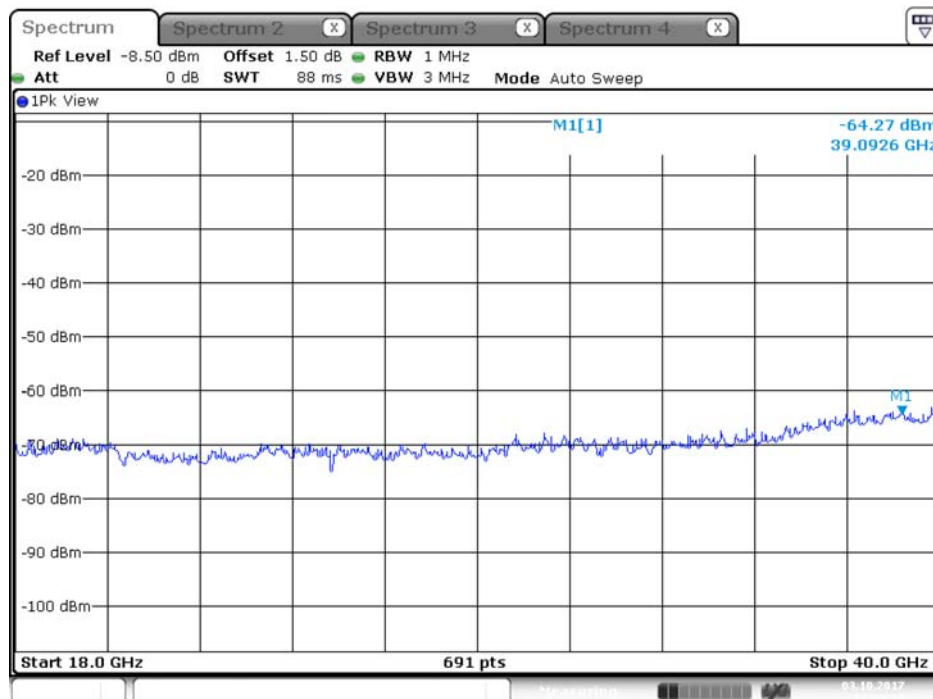

Date: 3.OCT.2017 17:28:45

Plot on Configuration QPSK, 80M / 5300 MHz / Average / Port 1 / 18GHz~40GHz

Date: 3.OCT.2017 17:29:21

Plot on Configuration QPSK, 80M / 5300 MHz / Average / Port 2 / 18GHz~40GHz

Date: 3.OCT.2017 17:30:07

Plot on Configuration QPSK, 80M / 5300 MHz / Peak / Port 1 / 18GHz~40GHz

Date: 3.OCT.2017 17:29:33

Plot on Configuration QPSK, 80M / 5300 MHz / Peak / Port 2 / 18GHz~40GHz

Date: 3.OCT.2017 17:30:18

Plot on Configuration QPSK, 80M / 5250 MHz / Average / Port 1 / 18GHz~40GHz

Date: 17.OCT.2017 21:43:51

Plot on Configuration QPSK, 80M / 5250 MHz / Average / Port 2 / 18GHz~40GHz

Date: 17.OCT.2017 22:02:19