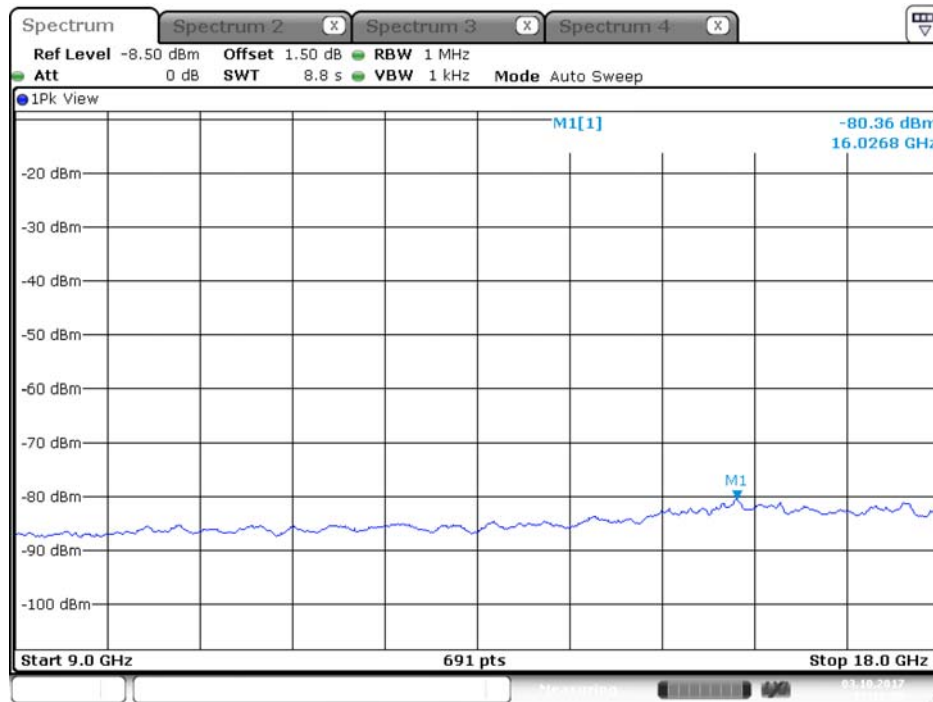

## Plot on Configuration QPSK, 20M / 5320 MHz / Peak / Port 2 / 9GHz~18GHz

Date: 3.OCT.2017 17:18:37

Plot on Configuration QPSK, 20M / 5250 MHz / Average / Port 1 / 9GHz~18GHz

Plot on Configuration QPSK, 20M / 5250 MHz / Average / Port 2 / 9GHz~18GHz

## Plot on Configuration QPSK, 20M / 5250 MHz / Peak / Port 1 / 9GHz~18GHz

Date: 17.OCT.2017 21:10:31

## Plot on Configuration QPSK, 20M / 5250 MHz / Peak / Port 2 / 9GHz~18GHz

Date: 17.OCT.2017 21:26:37

Plot on Configuration QPSK, 80M / 5290 MHz / Average / Port 1 / 9GHz~18GHz

Plot on Configuration QPSK, 80M / 5290 MHz / Average / Port 2 / 9GHz~18GHz

## Plot on Configuration QPSK, 80M / 5290 MHz / Peak / Port 1 / 9GHz~18GHz

Date: 3.OCT.2017 17:19:07