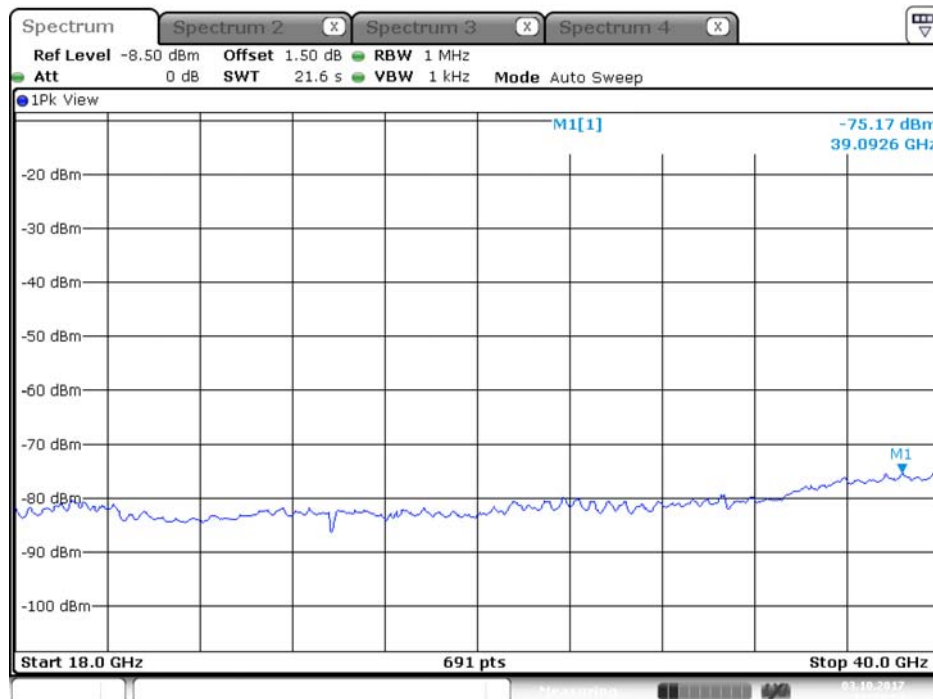

Date: 13.OCT.2017 11:50:35

Plot on Configuration QPSK, 80M / 5720 MHz / Average / Port 2 / 9GHz~18GHz

Date: 13.OCT.2017 11:46:34

Plot on Configuration QPSK, 80M / 5720 MHz / Peak / Port 1 / 9GHz~18GHz

Date: 13.OCT.2017 11:50:13

Plot on Configuration QPSK, 80M / 5720 MHz / Peak / Port 2 / 9GHz~18GHz

Date: 13.OCT.2017 11:46:49

Plot on Configuration QPSK, 20M / 5260 MHz / Average / Port 1 / 18GHz~40GHz

Date: 3.OCT.2017 17:23:11

Plot on Configuration QPSK, 20M / 5260 MHz / Average / Port 2 / 18GHz~40GHz

Date: 3.OCT.2017 17:23:54

Plot on Configuration QPSK, 20M / 5260 MHz / Peak / Port 1 / 18GHz~40GHz

Date: 3.OCT.2017 17:23:23

Plot on Configuration QPSK, 20M / 5260 MHz / Peak / Port 2 / 18GHz~40GHz

Date: 3.OCT.2017 17:24:08