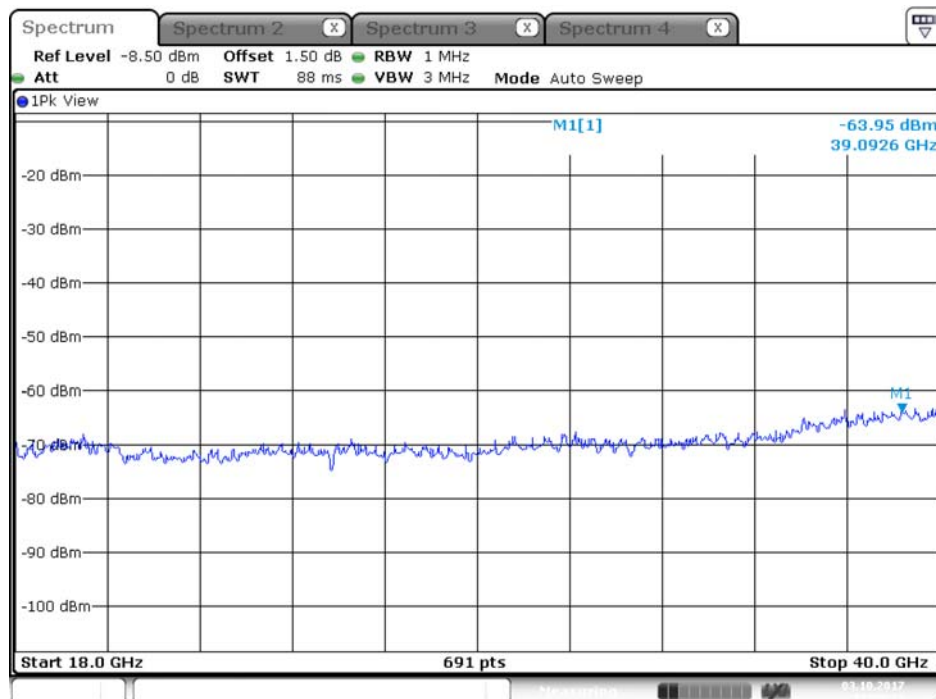

Plot on Configuration QPSK, 20M / 5300 MHz / Peak / Port 2 / 18GHz~40GHz

Date: 3.OCT.2017 17:25:37