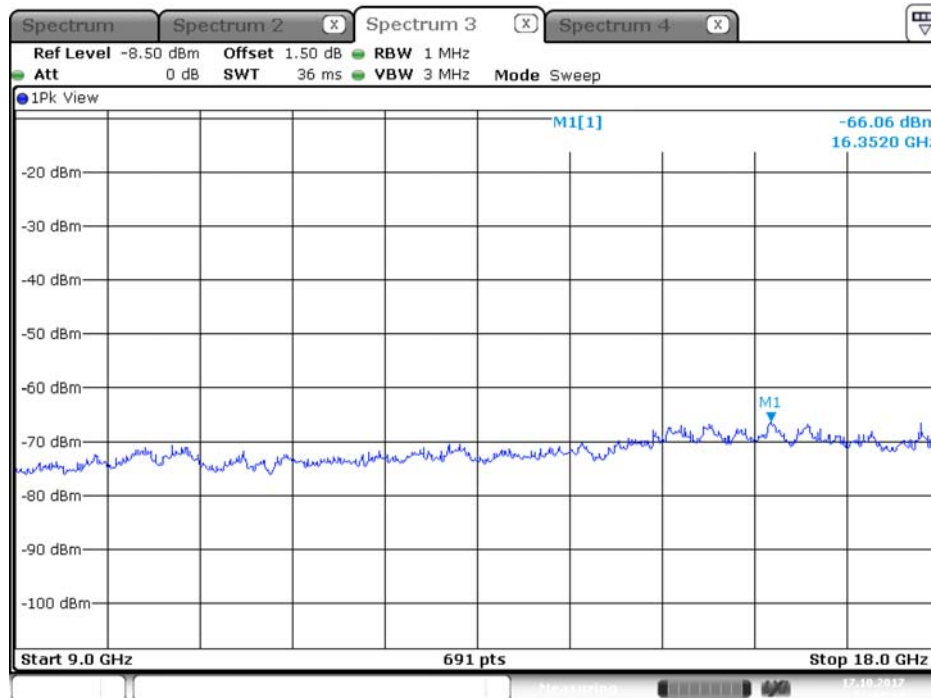

## Plot on Configuration QPSK, 80M / 5250 MHz / Average / Port 1 / 9GHz~18GHz

Date: 17.OCT.2017 21:41:32

## Plot on Configuration QPSK, 80M / 5250 MHz / Average / Port 2 / 9GHz~18GHz

Date: 17.OCT.2017 21:59:17

## Plot on Configuration QPSK, 80M / 5250 MHz / Peak / Port 1 / 9GHz~18GHz

Date: 17.OCT.2017 21:42:18

## Plot on Configuration QPSK, 80M / 5250 MHz / Peak / Port 2 / 9GHz~18GHz

Date: 17.OCT.2017 22:00:15