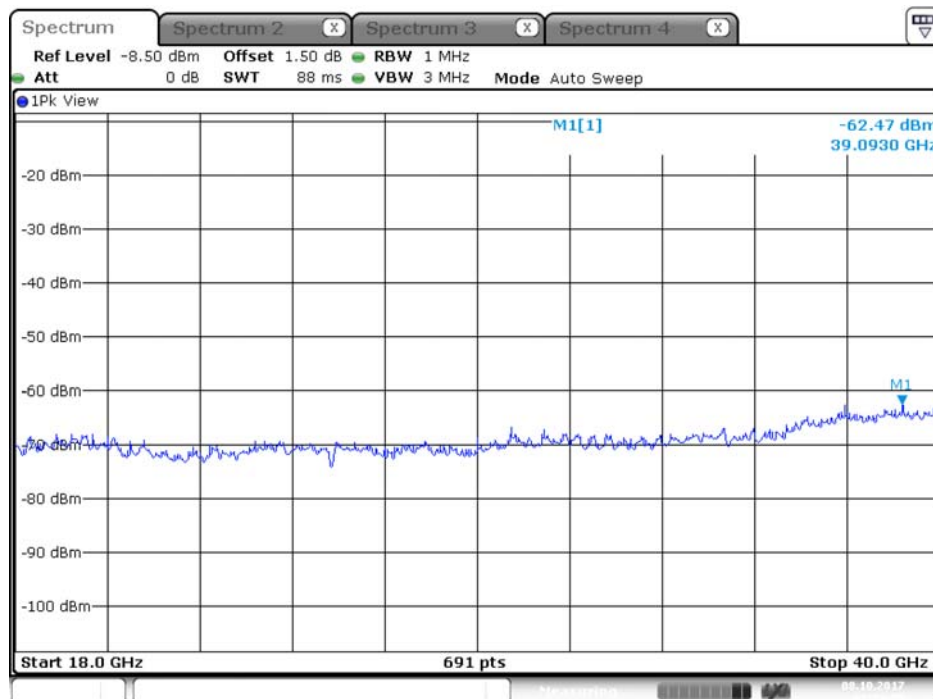

Date: 8.OCT.2017 01:22:10

Plot on Configuration QPSK, 20M / 5500 MHz / Average / Port 2 / 18GHz~40GHz

Date: 8.OCT.2017 01:24:24

Plot on Configuration QPSK, 20M / 5500 MHz / Peak / Port 1 / 18GHz~40GHz

Date: 8.OCT.2017 01:23:02

Plot on Configuration QPSK, 20M / 5500 MHz / Peak / Port 2 / 18GHz~40GHz

Date: 8.OCT.2017 01:24:58

Plot on Configuration QPSK, 20M / 5580 MHz / Average / Port 1 / 18GHz~40GHz

Date: 8.OCT.2017 01:26:45

Plot on Configuration QPSK, 20M / 5580 MHz / Average / Port 2 / 18GHz~40GHz