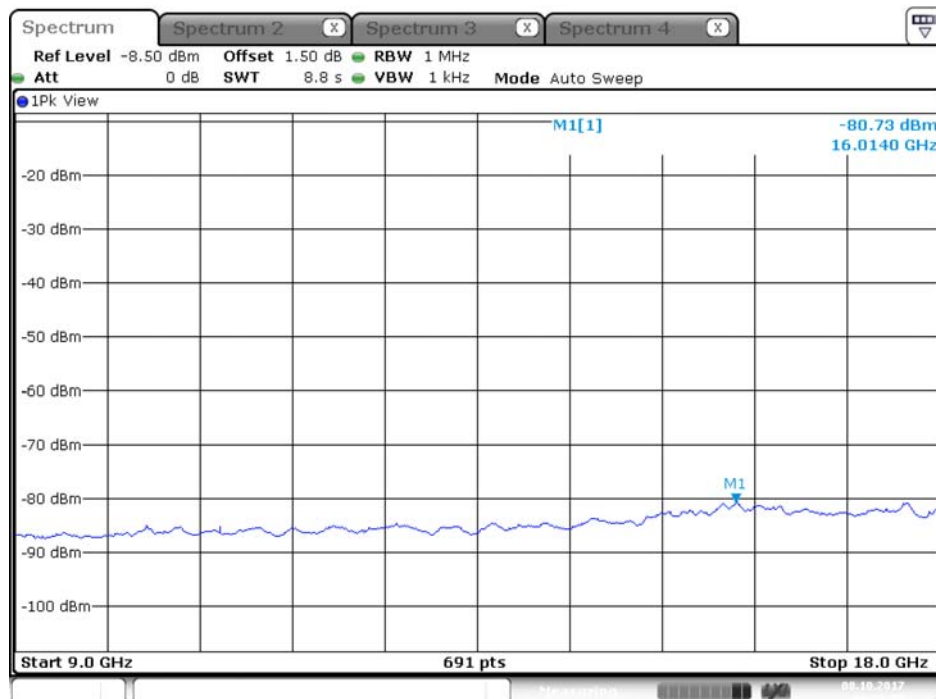

Plot on Configuration QPSK, 20M / 5580 MHz / Average / Port 2 / 9GHz~18GHz

Date: 8.OCT.2017 00:56:31