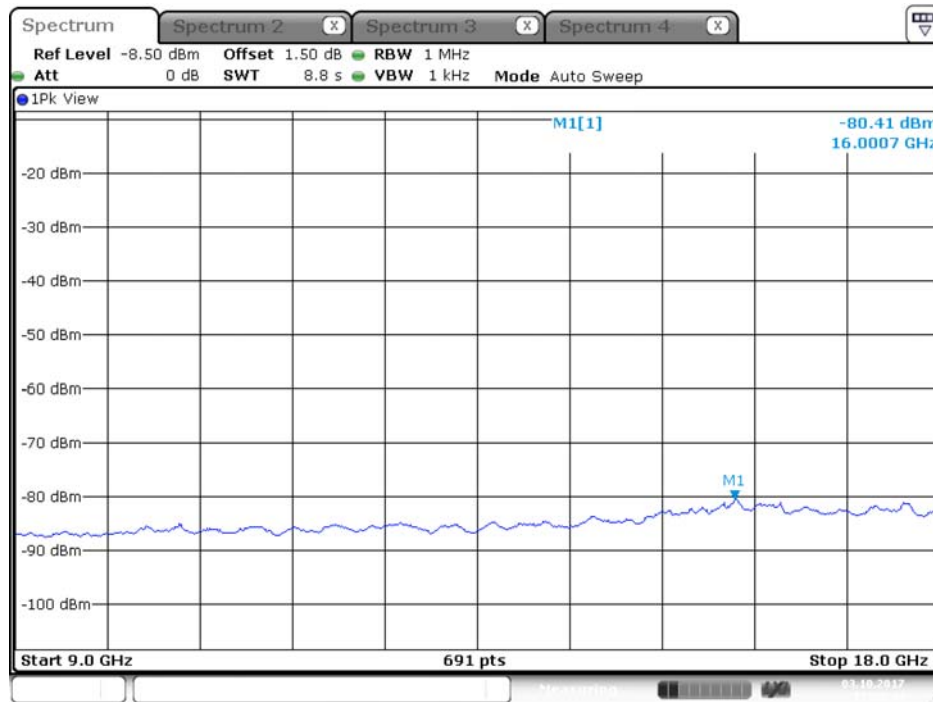

## Plot on Configuration QPSK, 20M / 5250 MHz / Peak / Port 2 / 9GHz~18GHz

Date: 17.OCT.2017 21:26:37

Plot on Configuration QPSK, 80M / 5290 MHz / Average / Port 1 / 9GHz~18GHz

Plot on Configuration QPSK, 80M / 5290 MHz / Average / Port 2 / 9GHz~18GHz

## Plot on Configuration QPSK, 80M / 5290 MHz / Peak / Port 1 / 9GHz~18GHz

Date: 3.OCT.2017 17:19:07

## Plot on Configuration QPSK, 80M / 5290 MHz / Peak / Port 2 / 9GHz~18GHz

Date: 3.OCT.2017 17:19:48

Plot on Configuration QPSK, 80M / 5300 MHz / Average / Port 1 / 9GHz~18GHz

Date: 3.OCT.2017 17:20:44

Plot on Configuration QPSK, 80M / 5300 MHz / Average / Port 2 / 9GHz~18GHz

Date: 3.OCT.2017 17:21:14

Plot on Configuration QPSK, 80M / 5300 MHz / Peak / Port 1 / 9GHz~18GHz

Date: 3.OCT.2017 17:20:55

Plot on Configuration QPSK, 80M / 5300 MHz / Peak / Port 2 / 9GHz~18GHz

Date: 3.OCT.2017 17:21:24