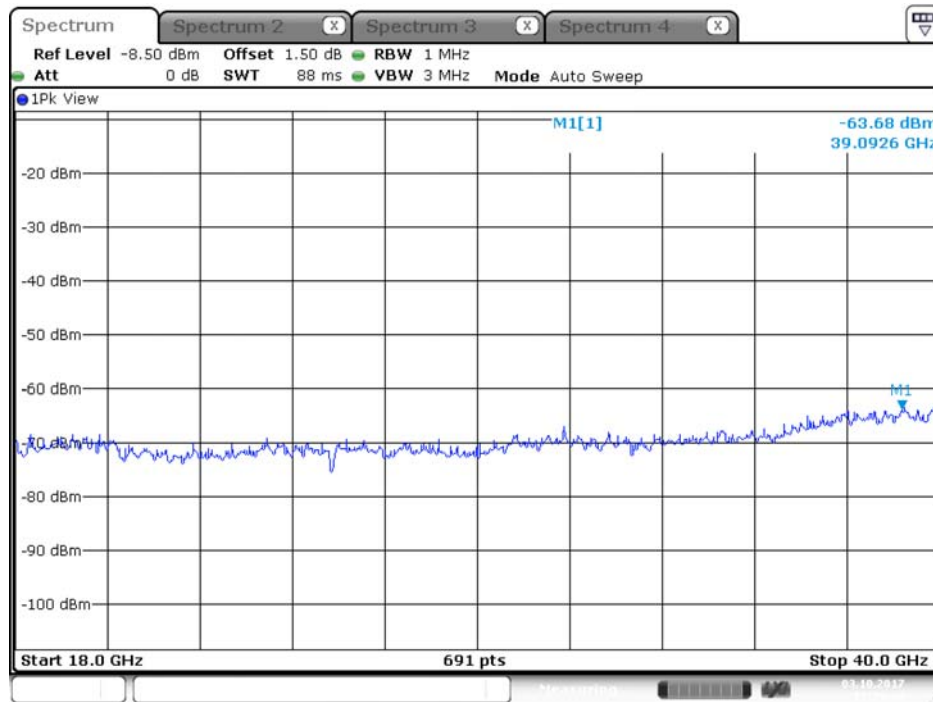

Plot on Configuration QPSK, 80M / 5290 MHz / Average / Port 2 / 18GHz~40GHz

Date: 3.OCT.2017 17:28:32

Plot on Configuration QPSK, 80M / 5290 MHz / Peak / Port 1 / 18GHz~40GHz

Date: 3.OCT.2017 17:27:57

Plot on Configuration QPSK, 80M / 5290 MHz / Peak / Port 2 / 18GHz~40GHz

Date: 3.OCT.2017 17:28:45

Plot on Configuration QPSK, 80M / 5300 MHz / Average / Port 1 / 18GHz~40GHz

Date: 3.OCT.2017 17:29:21

Plot on Configuration QPSK, 80M / 5300 MHz / Average / Port 2 / 18GHz~40GHz

Date: 3.OCT.2017 17:30:07

Plot on Configuration QPSK, 80M / 5300 MHz / Peak / Port 1 / 18GHz~40GHz

Date: 3.OCT.2017 17:29:33

Plot on Configuration QPSK, 80M / 5300 MHz / Peak / Port 2 / 18GHz~40GHz

Date: 3.OCT.2017 17:30:18