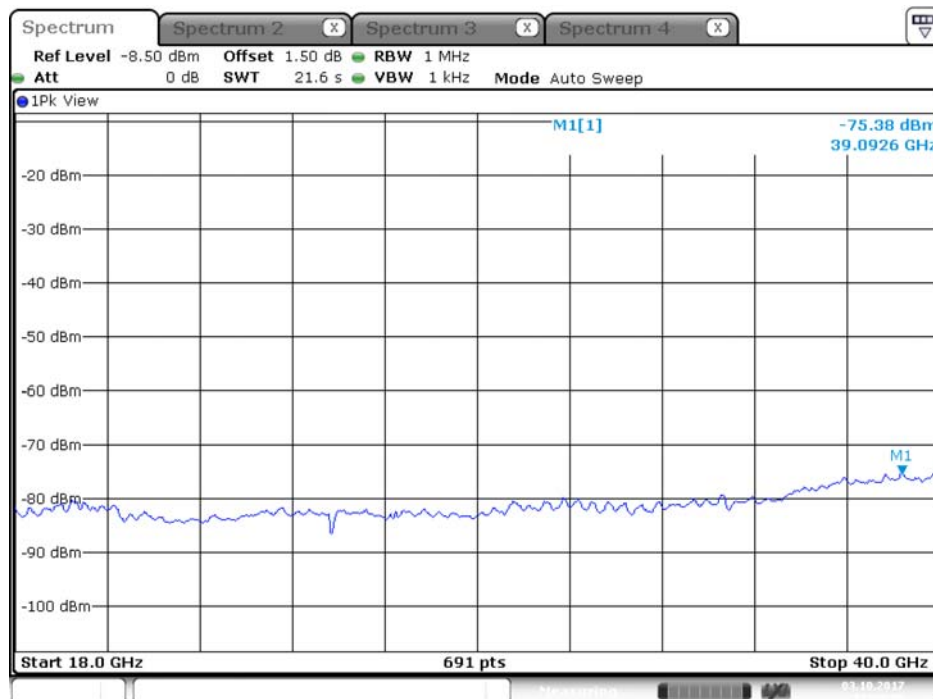

## Plot on Configuration QPSK, 20M / 5250 MHz / Peak / Port 2 / 18GHz~40GHz

Date: 17.OCT.2017 21:29:17

Plot on Configuration QPSK, 80M / 5290 MHz / Average / Port 1 / 18GHz~40GHz

Date: 3.OCT.2017 17:27:43

Plot on Configuration QPSK, 80M / 5290 MHz / Average / Port 2 / 18GHz~40GHz

Date: 3.OCT.2017 17:28:32

Plot on Configuration QPSK, 80M / 5290 MHz / Peak / Port 1 / 18GHz~40GHz

Date: 3.OCT.2017 17:27:57

Plot on Configuration QPSK, 80M / 5290 MHz / Peak / Port 2 / 18GHz~40GHz

Date: 3.OCT.2017 17:28:45

Plot on Configuration QPSK, 80M / 5300 MHz / Average / Port 1 / 18GHz~40GHz

Date: 3.OCT.2017 17:29:21

Plot on Configuration QPSK, 80M / 5300 MHz / Average / Port 2 / 18GHz~40GHz

Date: 3.OCT.2017 17:30:07

Plot on Configuration QPSK, 80M / 5300 MHz / Peak / Port 1 / 18GHz~40GHz

Date: 3.OCT.2017 17:29:33

Plot on Configuration QPSK, 80M / 5300 MHz / Peak / Port 2 / 18GHz~40GHz

Date: 3.OCT.2017 17:30:18