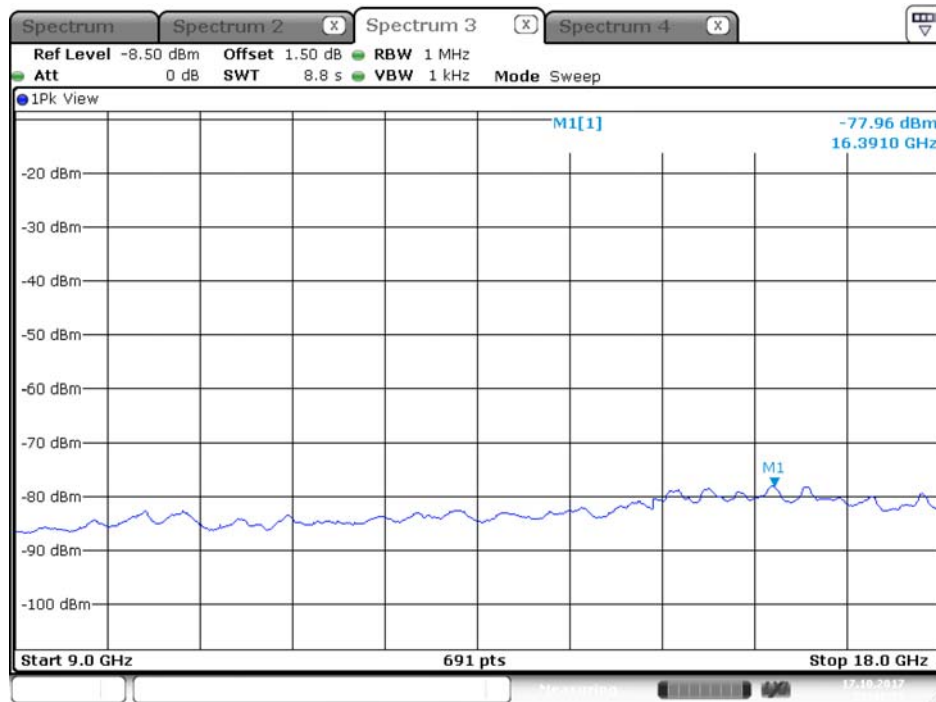

## Plot on Configuration QPSK, 80M / 5290 MHz / Peak / Port 2 / 9GHz~18GHz

Date: 3.OCT.2017 17:19:48

Plot on Configuration QPSK, 80M / 5300 MHz / Average / Port 1 / 9GHz~18GHz

Date: 3.OCT.2017 17:20:44

Plot on Configuration QPSK, 80M / 5300 MHz / Average / Port 2 / 9GHz~18GHz

Date: 3.OCT.2017 17:21:14

Plot on Configuration QPSK, 80M / 5300 MHz / Peak / Port 1 / 9GHz~18GHz

Date: 3.OCT.2017 17:20:55

Plot on Configuration QPSK, 80M / 5300 MHz / Peak / Port 2 / 9GHz~18GHz

Date: 3.OCT.2017 17:21:24

## Plot on Configuration QPSK, 80M / 5250 MHz / Average / Port 1 / 9GHz~18GHz

Date: 17.OCT.2017 21:41:32

## Plot on Configuration QPSK, 80M / 5250 MHz / Average / Port 2 / 9GHz~18GHz

Date: 17.OCT.2017 21:59:17