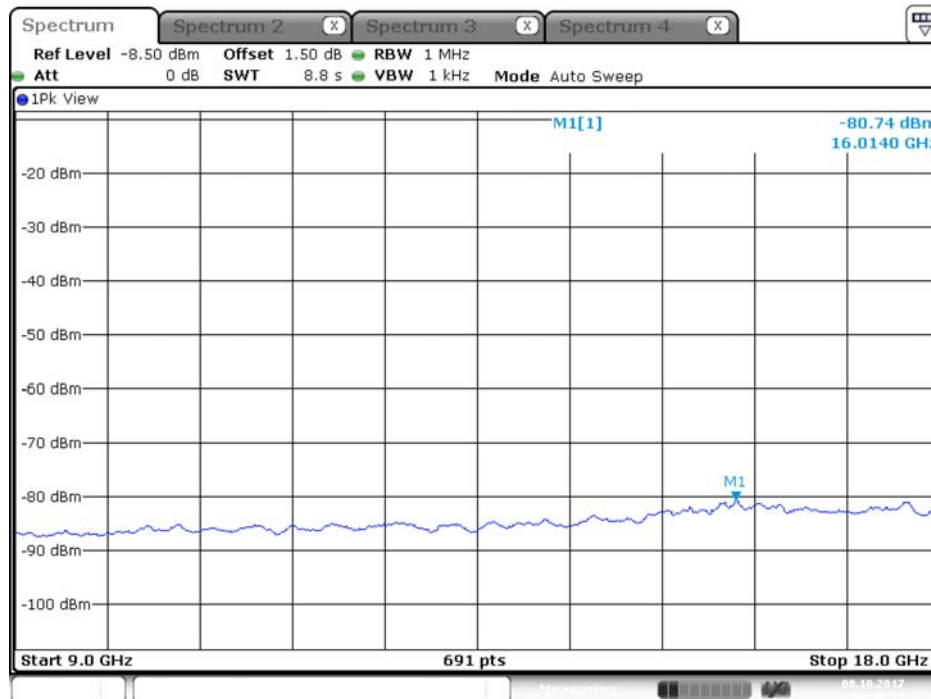

## Plot on Configuration QPSK, 80M / 5250 MHz / Average / Port 2 / 9GHz~18GHz

Date: 17.OCT.2017 21:59:17

## Plot on Configuration QPSK, 80M / 5250 MHz / Peak / Port 1 / 9GHz~18GHz

Date: 17.OCT.2017 21:42:18

## Plot on Configuration QPSK, 80M / 5250 MHz / Peak / Port 2 / 9GHz~18GHz

Date: 17.OCT.2017 22:00:15

## Plot on Configuration QPSK, 20M / 5500 MHz / Average / Port 1 / 9GHz~18GHz

Date: 8.OCT.2017 00:47:27