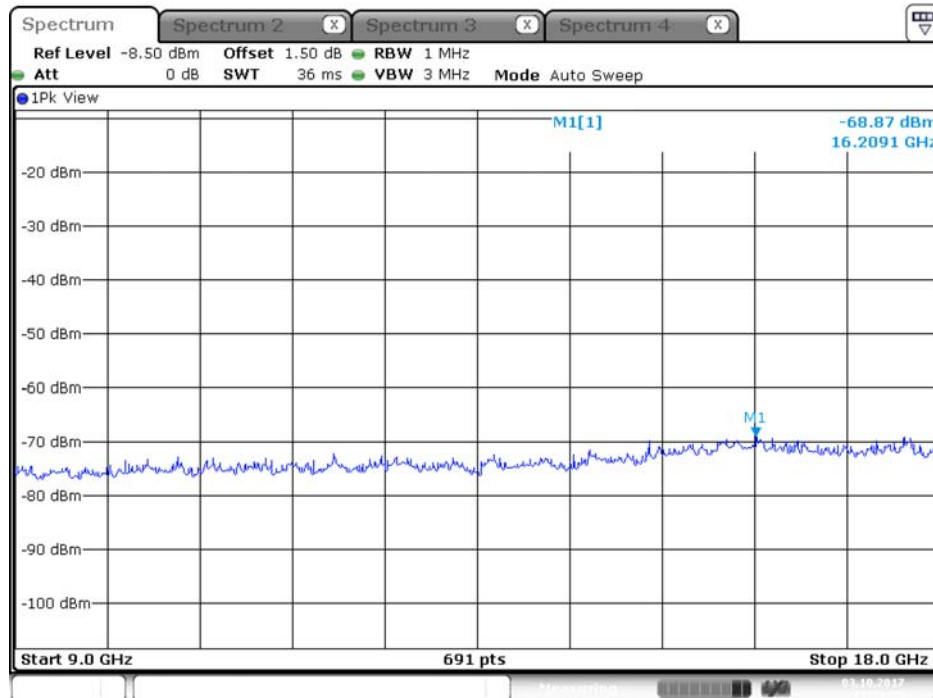

## Plot on Configuration QPSK, 80M / 5290 MHz / Peak / Port 1 / 9GHz~18GHz

Date: 3.OCT.2017 17:19:07

## Plot on Configuration QPSK, 80M / 5290 MHz / Peak / Port 2 / 9GHz~18GHz

Date: 3.OCT.2017 17:19:48

Plot on Configuration QPSK, 80M / 5300 MHz / Average / Port 1 / 9GHz~18GHz

Date: 3.OCT.2017 17:20:44

Plot on Configuration QPSK, 80M / 5300 MHz / Average / Port 2 / 9GHz~18GHz

Date: 3.OCT.2017 17:21:14

Plot on Configuration QPSK, 80M / 5300 MHz / Peak / Port 1 / 9GHz~18GHz

Date: 3.OCT.2017 17:20:55

Plot on Configuration QPSK, 80M / 5300 MHz / Peak / Port 2 / 9GHz~18GHz

Date: 3.OCT.2017 17:21:24