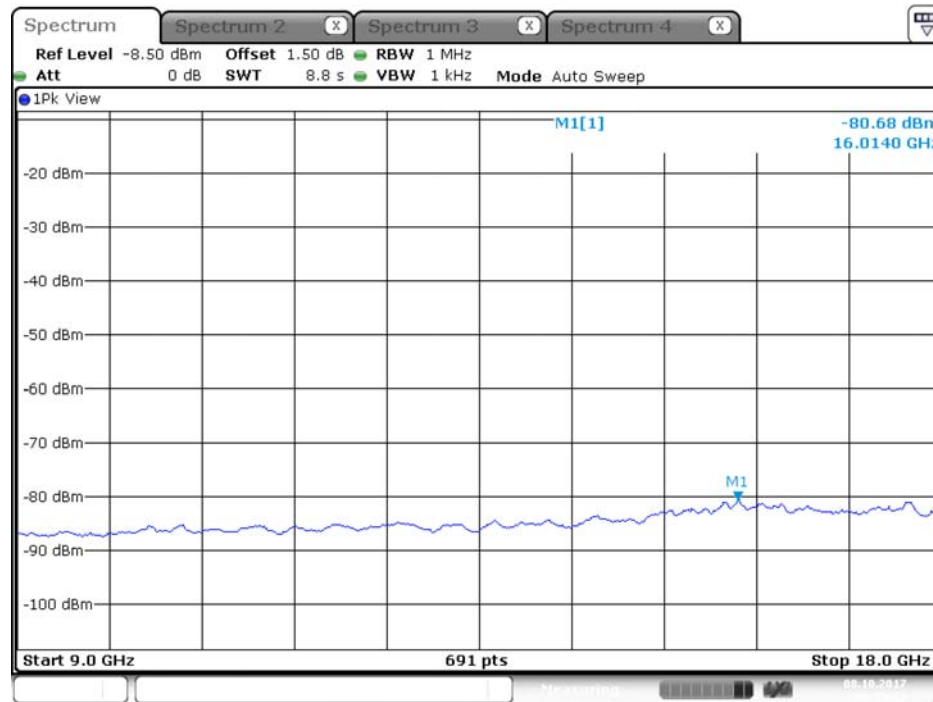

## Plot on Configuration QPSK, 20M / 5580 MHz / Average / Port 1 / 9GHz~18GHz

Date: 8.OCT.2017 00:53:08

## Plot on Configuration QPSK, 20M / 5580 MHz / Average / Port 2 / 9GHz~18GHz

Date: 8.OCT.2017 00:56:31

Plot on Configuration QPSK, 20M / 5580 MHz / Peak / Port 1 / 9GHz~18GHz

Date: 8.OCT.2017 00:53:55

Plot on Configuration QPSK, 20M / 5580 MHz / Peak / Port 2 / 9GHz~18GHz

## Plot on Configuration QPSK, 20M / 5650 MHz / Average / Port 1 / 9GHz~18GHz

Date: 8.OCT.2017 00:59:31