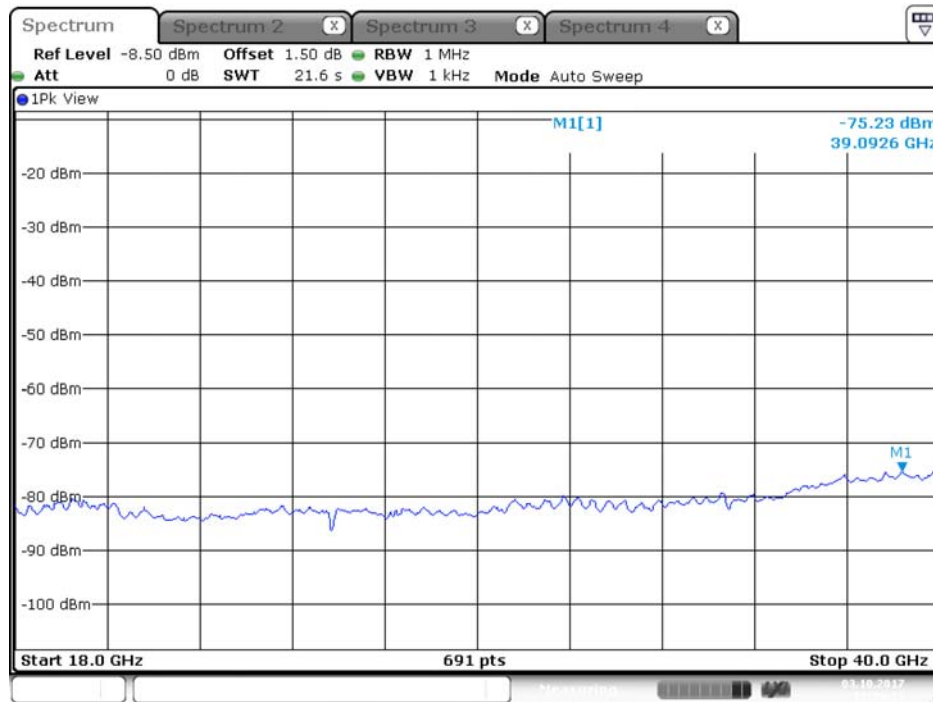

## Plot on Configuration QPSK, 20M / 5250 MHz / Peak / Port 2 / 18GHz~40GHz

Date: 17.OCT.2017 21:29:17

Plot on Configuration QPSK, 80M / 5290 MHz / Average / Port 1 / 18GHz~40GHz

Date: 3.OCT.2017 17:27:43

Plot on Configuration QPSK, 80M / 5290 MHz / Average / Port 2 / 18GHz~40GHz

Date: 3.OCT.2017 17:28:32

Plot on Configuration QPSK, 80M / 5290 MHz / Peak / Port 1 / 18GHz~40GHz

Date: 3.OCT.2017 17:27:57

Plot on Configuration QPSK, 80M / 5290 MHz / Peak / Port 2 / 18GHz~40GHz

Date: 3.OCT.2017 17:28:45

Plot on Configuration QPSK, 80M / 5300 MHz / Average / Port 1 / 18GHz~40GHz

Date: 3.OCT.2017 17:29:21

Plot on Configuration QPSK, 80M / 5300 MHz / Average / Port 2 / 18GHz~40GHz

Date: 3.OCT.2017 17:30:07

Plot on Configuration QPSK, 80M / 5300 MHz / Peak / Port 1 / 18GHz~40GHz

Date: 3.OCT.2017 17:29:33

Plot on Configuration QPSK, 80M / 5300 MHz / Peak / Port 2 / 18GHz~40GHz

Date: 3.OCT.2017 17:30:18