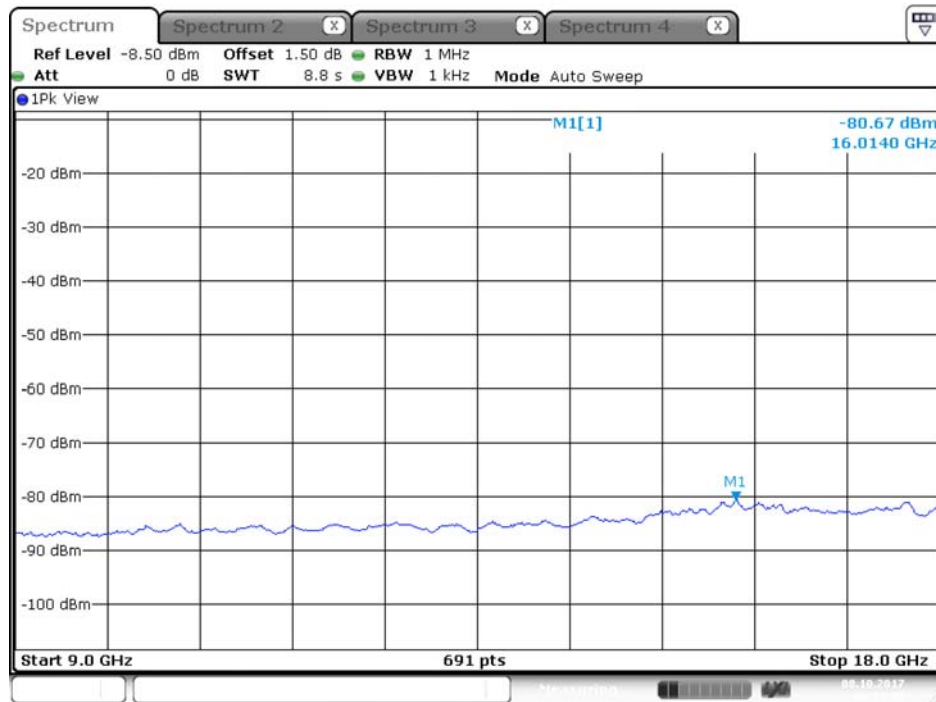

## Plot on Configuration QPSK, 80M / 5250 MHz / Peak / Port 2 / 9GHz~18GHz

Date: 17.OCT.2017 22:00:15

## Plot on Configuration QPSK, 20M / 5500 MHz / Average / Port 1 / 9GHz~18GHz

Date: 8.OCT.2017 00:47:27

## Plot on Configuration QPSK, 20M / 5500 MHz / Average / Port 2 / 9GHz~18GHz

Date: 8.OCT.2017 00:50:32

Plot on Configuration QPSK, 20M / 5500 MHz / Peak / Port 1 / 9GHz~18GHz

Plot on Configuration QPSK, 20M / 5500 MHz / Peak / Port 2 / 9GHz~18GHz

## Plot on Configuration QPSK, 20M / 5580 MHz / Average / Port 1 / 9GHz~18GHz

Date: 8.OCT.2017 00:53:08