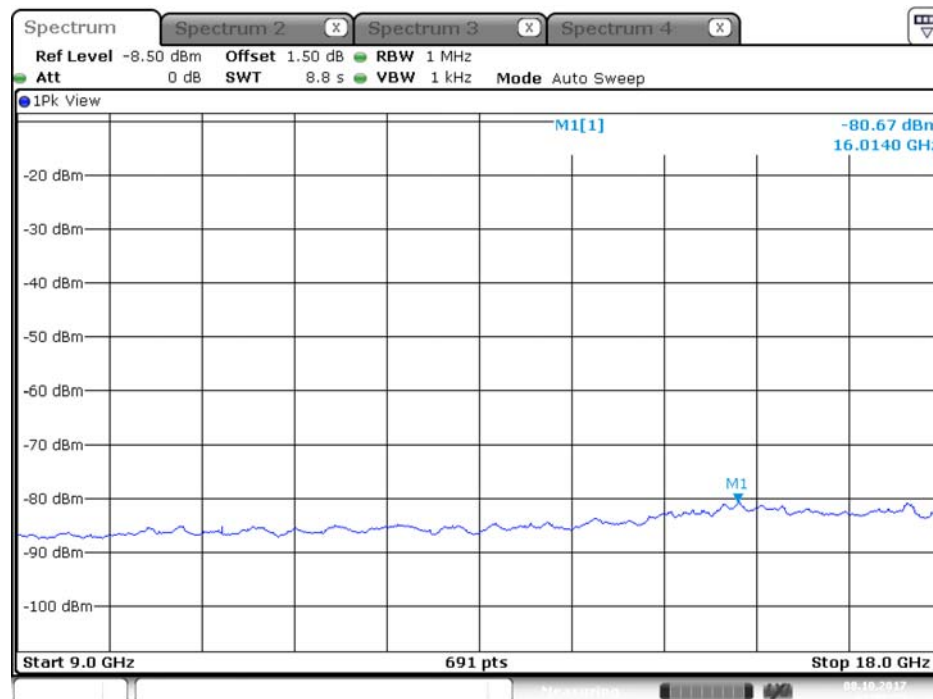

Plot on Configuration QPSK, 20M / 5650 MHz / Average / Port 2 / 9GHz~18GHz

Date: 8.OCT.2017 01:02:23