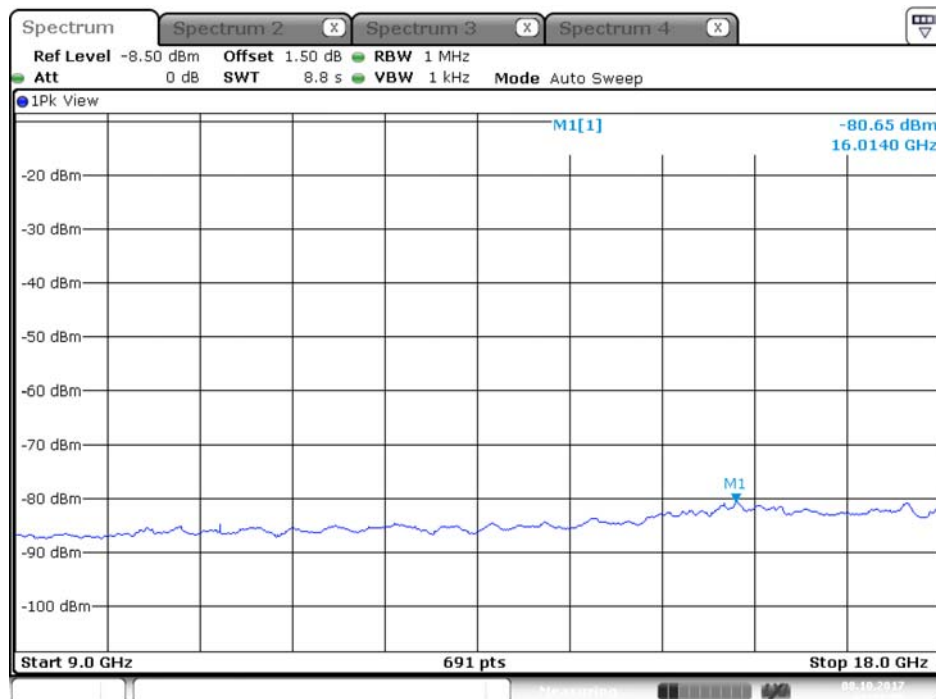

Plot on Configuration QPSK, 80M / 5610 MHz / Average / Port 2 / 9GHz~18GHz

Date: 8.OCT.2017 01:11:57