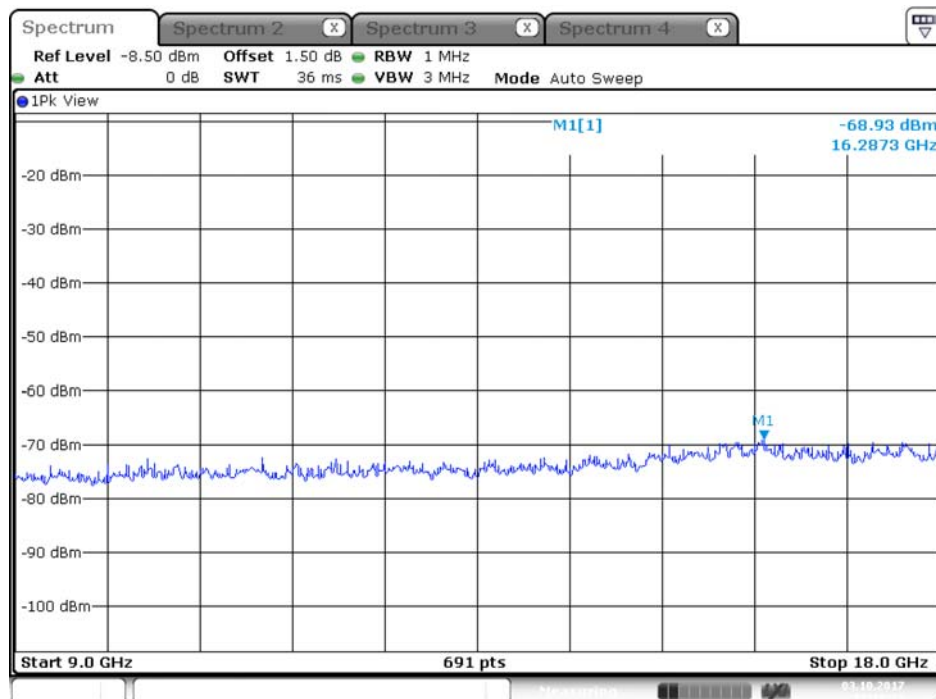

Plot on Configuration QPSK, 20M / 5320 MHz / Peak / Port 2 / 9GHz~18GHz

Date: 3.OCT.2017 17:18:37