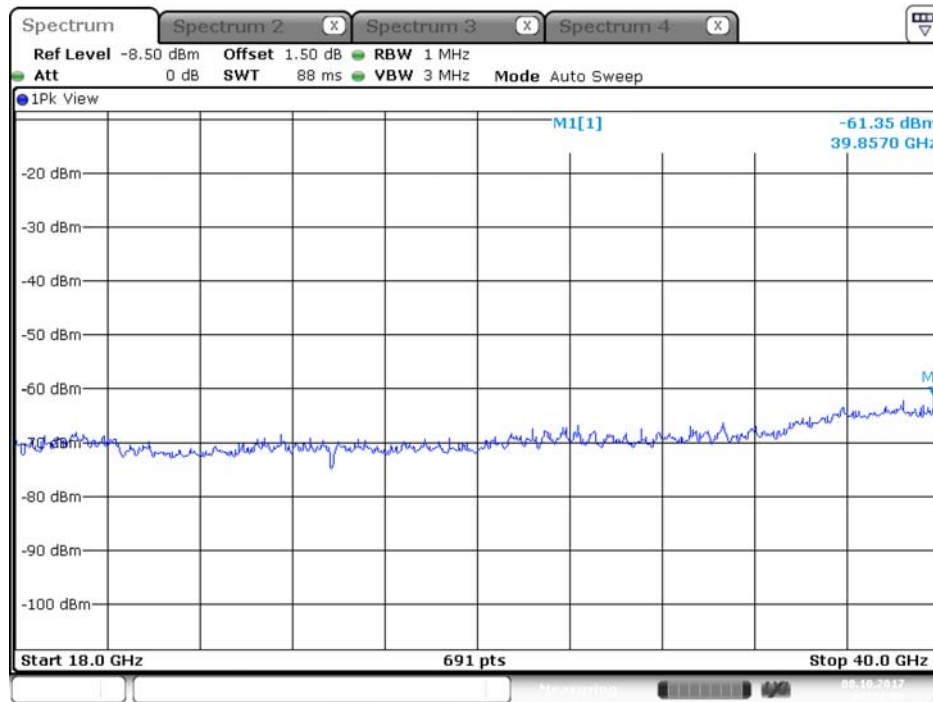

Plot on Configuration QPSK, 20M / 5650 MHz / Peak / Port 1 / 18GHz~40GHz

Date: 8.OCT.2017 01:32:07