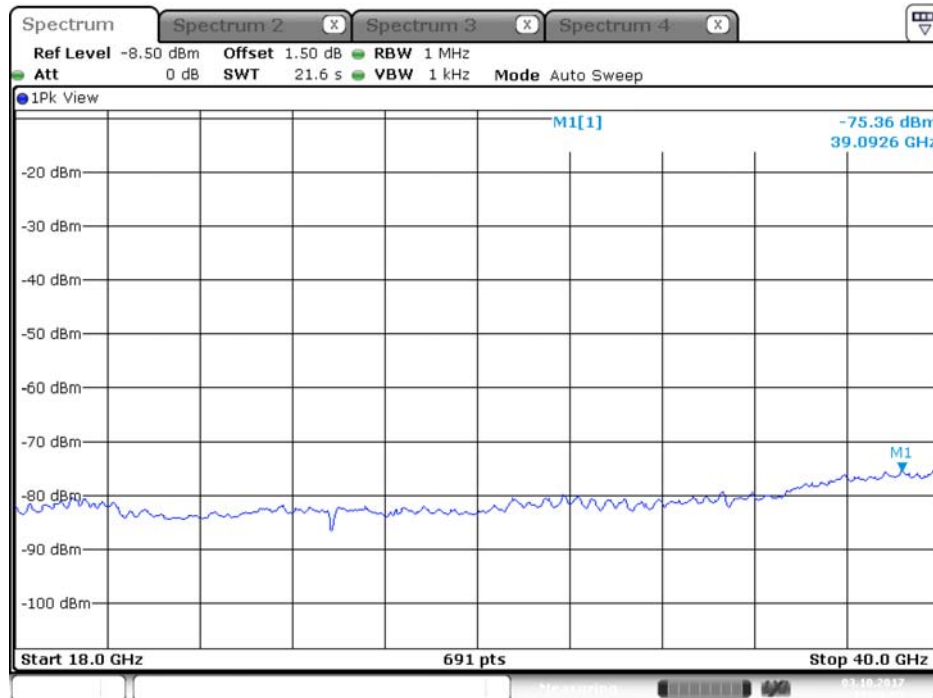

## Plot on Configuration QPSK, 20M / 5300 MHz / Peak / Port 1 / 18GHz~40GHz

Date: 3.OCT.2017 17:24:55

## Plot on Configuration QPSK, 20M / 5300 MHz / Peak / Port 2 / 18GHz~40GHz

Date: 3.OCT.2017 17:25:37

Plot on Configuration QPSK, 20M / 5320 MHz / Average / Port 1 / 18GHz~40GHz

Date: 3.OCT.2017 17:26:11

Plot on Configuration QPSK, 20M / 5320 MHz / Average / Port 2 / 18GHz~40GHz

Date: 3.OCT.2017 17:26:52

Plot on Configuration QPSK, 20M / 5320 MHz / Peak / Port 1 / 18GHz~40GHz

Plot on Configuration QPSK, 20M / 5320 MHz / Peak / Port 2 / 18GHz~40GHz