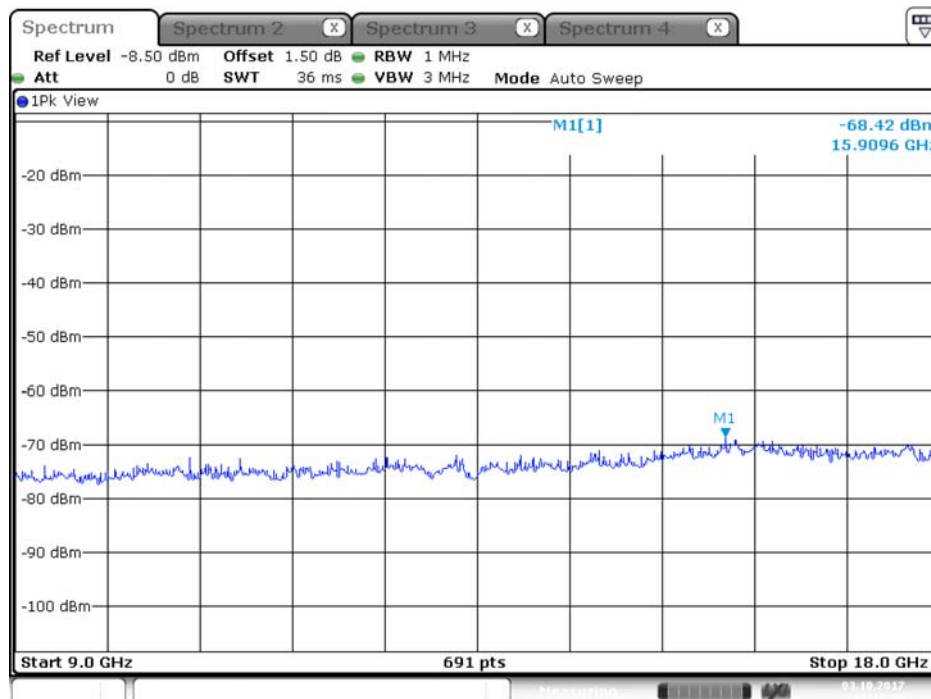

Plot on Configuration QPSK, 20M / 5300 MHz / Peak / Port 2 / 9GHz~18GHz

Date: 3.OCT.2017 17:17:26