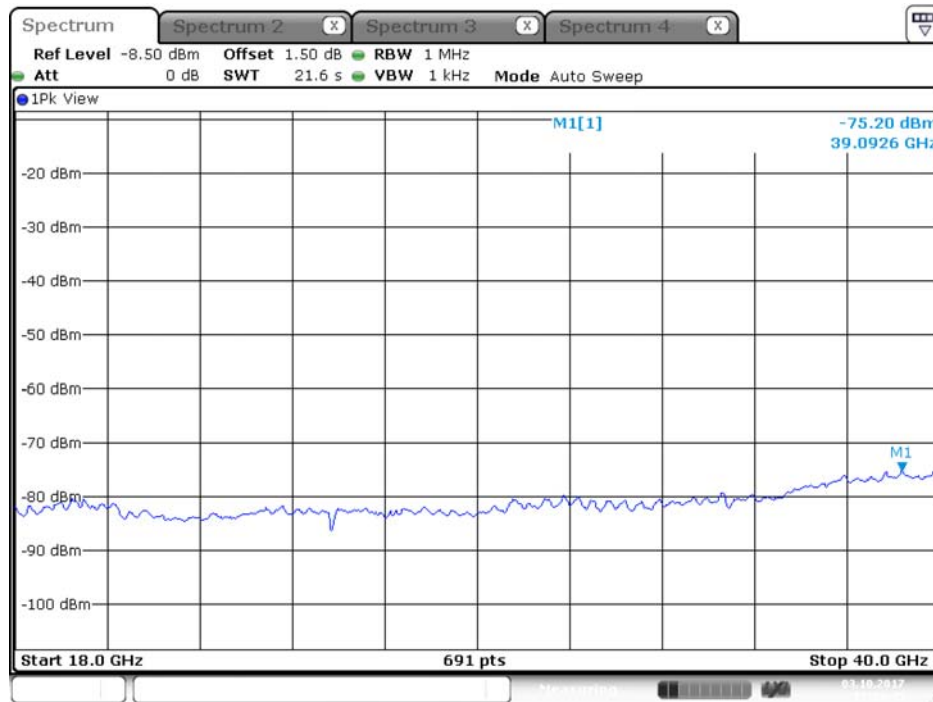

Plot on Configuration QPSK, 80M / 5720 MHz / Peak / Port 2 / 9GHz~18GHz

Date: 13.OCT.2017 11:46:49

Plot on Configuration QPSK, 20M / 5260 MHz / Average / Port 1 / 18GHz~40GHz

Date: 3.OCT.2017 17:23:11

Plot on Configuration QPSK, 20M / 5260 MHz / Average / Port 2 / 18GHz~40GHz

Date: 3.OCT.2017 17:23:54

Plot on Configuration QPSK, 20M / 5260 MHz / Peak / Port 1 / 18GHz~40GHz

Date: 3.OCT.2017 17:23:23

Plot on Configuration QPSK, 20M / 5260 MHz / Peak / Port 2 / 18GHz~40GHz

Date: 3.OCT.2017 17:24:08

Plot on Configuration QPSK, 20M / 5300 MHz / Average / Port 1 / 18GHz~40GHz

Plot on Configuration QPSK, 20M / 5300 MHz / Average / Port 2 / 18GHz~40GHz

## Plot on Configuration QPSK, 20M / 5300 MHz / Peak / Port 1 / 18GHz~40GHz

Date: 3.OCT.2017 17:24:55