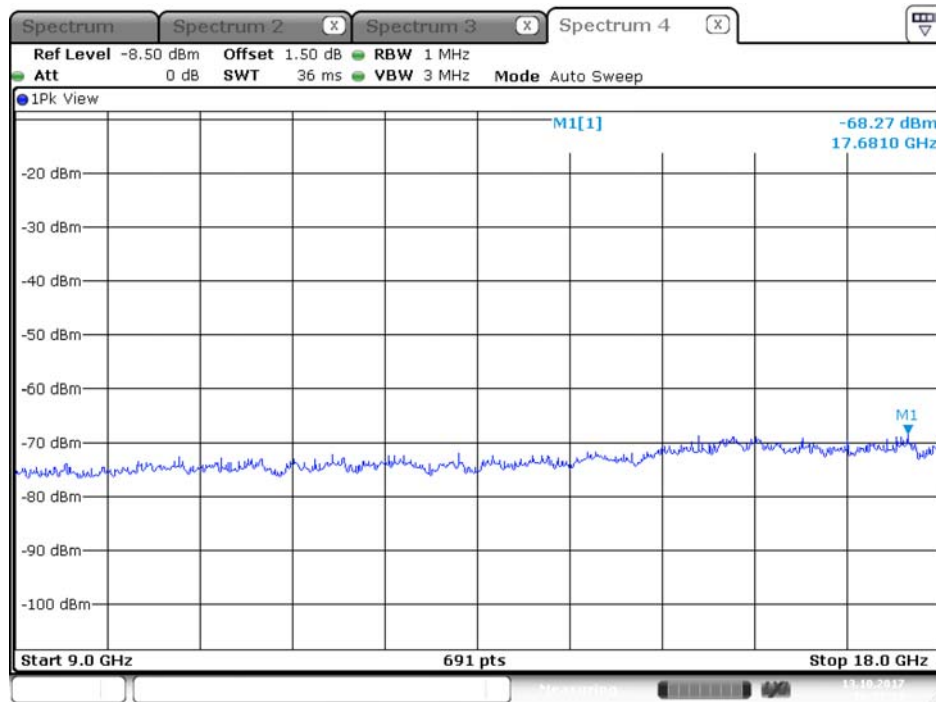

## Plot on Configuration QPSK, 20M / 5650 MHz / Peak / Port 1 / 9GHz~18GHz

Date: 8.OCT.2017 01:00:28

## Plot on Configuration QPSK, 20M / 5650 MHz / Peak / Port 2 / 9GHz~18GHz

Date: 8.OCT.2017 01:03:18

Plot on Configuration QPSK, 20M / 5720 MHz / Average / Port 1 / 9GHz~18GHz

Date: 13.OCT.2017 10:58:23

Plot on Configuration QPSK, 20M / 5720 MHz / Average / Port 2 / 9GHz~18GHz

## Plot on Configuration QPSK, 20M / 5720 MHz / Peak / Port 1 / 9GHz~18GHz

Date: 13.OCT.2017 10:57:19