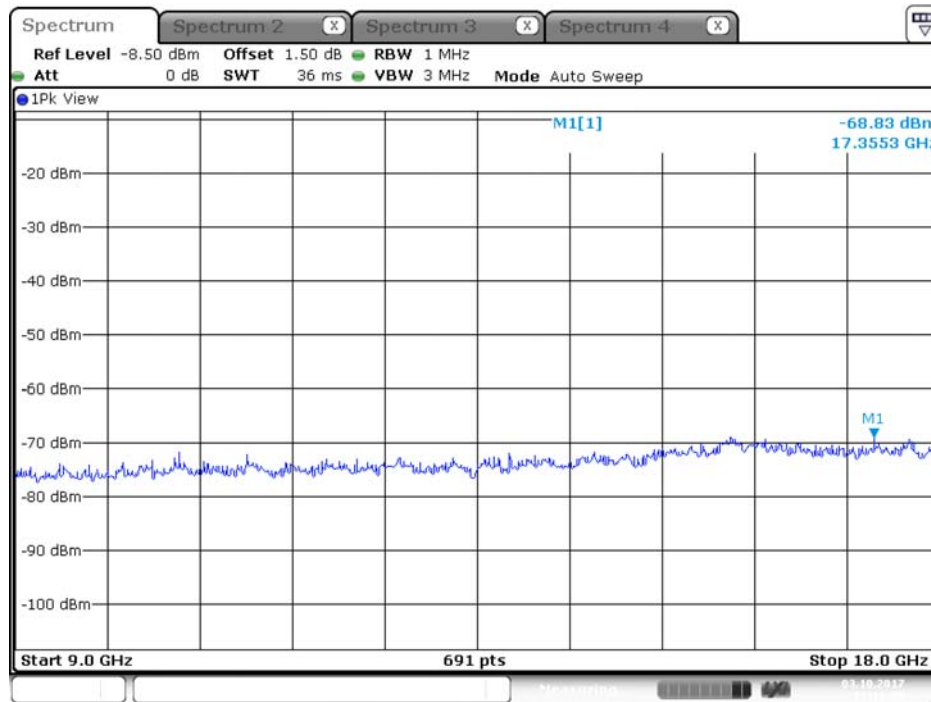

## Plot on Configuration QPSK, 20M / 5260 MHz / Peak / Port 2 / 9GHz~18GHz

Date: 3.OCT.2017 17:16:33

## Plot on Configuration QPSK, 20M / 5300 MHz / Average / Port 1 / 9GHz~18GHz

Date: 3.OCT.2017 17:16:48

## Plot on Configuration QPSK, 20M / 5300 MHz / Average / Port 2 / 9GHz~18GHz

Date: 3.OCT.2017 17:17:16

## Plot on Configuration QPSK, 20M / 5300 MHz / Peak / Port 1 / 9GHz~18GHz

Date: 3.OCT.2017 17:16:58