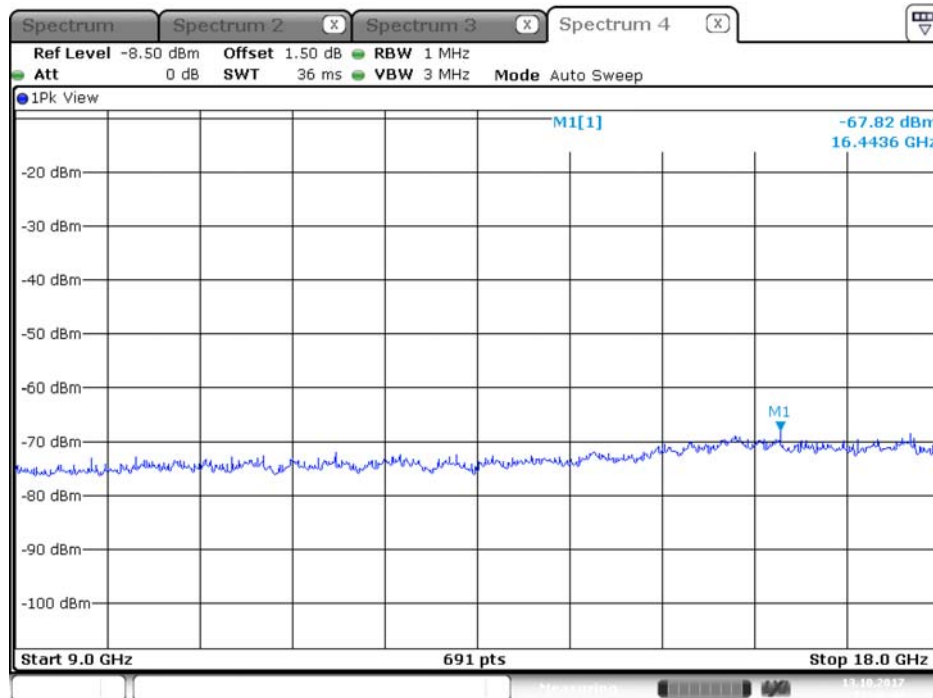

Plot on Configuration QPSK, 80M / 5650 MHz / Peak / Port 1 / 9GHz~18GHz

Plot on Configuration QPSK, 80M / 5650 MHz / Peak / Port 2 / 9GHz~18GHz

Plot on Configuration QPSK, 80M / 5720 MHz / Average / Port 1 / 9GHz~18GHz

Date: 13.OCT.2017 11:50:35

Plot on Configuration QPSK, 80M / 5720 MHz / Average / Port 2 / 9GHz~18GHz

Date: 13.OCT.2017 11:46:34

Plot on Configuration QPSK, 80M / 5720 MHz / Peak / Port 1 / 9GHz~18GHz

Date: 13.OCT.2017 11:50:13

Plot on Configuration QPSK, 80M / 5720 MHz / Peak / Port 2 / 9GHz~18GHz

Date: 13.OCT.2017 11:46:49

Plot on Configuration QPSK, 20M / 5260 MHz / Average / Port 1 / 18GHz~40GHz

Date: 3.OCT.2017 17:23:11

Plot on Configuration QPSK, 20M / 5260 MHz / Average / Port 2 / 18GHz~40GHz