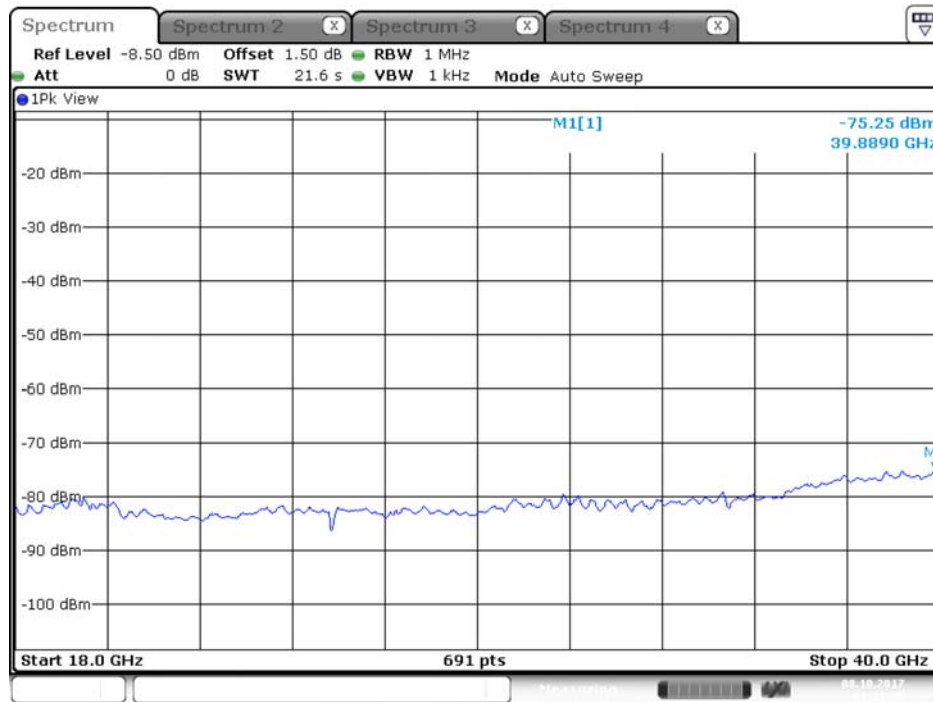

Date: 3.OCT.2017 17:30:07

Plot on Configuration QPSK, 80M / 5300 MHz / Peak / Port 1 / 18GHz~40GHz

Date: 3.OCT.2017 17:29:33

Plot on Configuration QPSK, 80M / 5300 MHz / Peak / Port 2 / 18GHz~40GHz

Date: 3.OCT.2017 17:30:18

Plot on Configuration QPSK, 80M / 5250 MHz / Average / Port 1 / 18GHz~40GHz

Date: 17.OCT.2017 21:43:51

Plot on Configuration QPSK, 80M / 5250 MHz / Average / Port 2 / 18GHz~40GHz

Date: 17.OCT.2017 22:02:19

Plot on Configuration QPSK, 80M / 5250 MHz / Peak / Port 1 / 18GHz~40GHz

Plot on Configuration QPSK, 80M / 5250 MHz / Peak / Port 2 / 18GHz~40GHz

Plot on Configuration QPSK, 20M / 5500 MHz / Average / Port 1 / 18GHz~40GHz