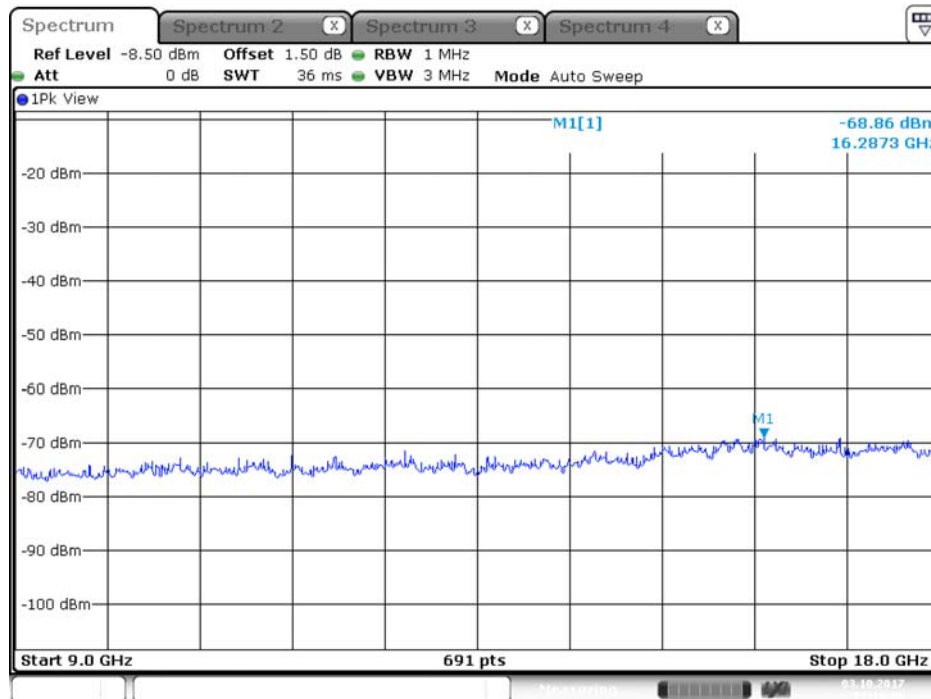

## Plot on Configuration QPSK, 20M / 5250 MHz / Peak / Port 1 / 9GHz~18GHz

Date: 17.OCT.2017 21:10:31

## Plot on Configuration QPSK, 20M / 5250 MHz / Peak / Port 2 / 9GHz~18GHz

Date: 17.OCT.2017 21:26:37

Plot on Configuration QPSK, 80M / 5290 MHz / Average / Port 1 / 9GHz~18GHz

Plot on Configuration QPSK, 80M / 5290 MHz / Average / Port 2 / 9GHz~18GHz

## Plot on Configuration QPSK, 80M / 5290 MHz / Peak / Port 1 / 9GHz~18GHz

Date: 3.OCT.2017 17:19:07

## Plot on Configuration QPSK, 80M / 5290 MHz / Peak / Port 2 / 9GHz~18GHz

Date: 3.OCT.2017 17:19:48

Plot on Configuration QPSK, 80M / 5300 MHz / Average / Port 1 / 9GHz~18GHz

Date: 3.OCT.2017 17:20:44

Plot on Configuration QPSK, 80M / 5300 MHz / Average / Port 2 / 9GHz~18GHz