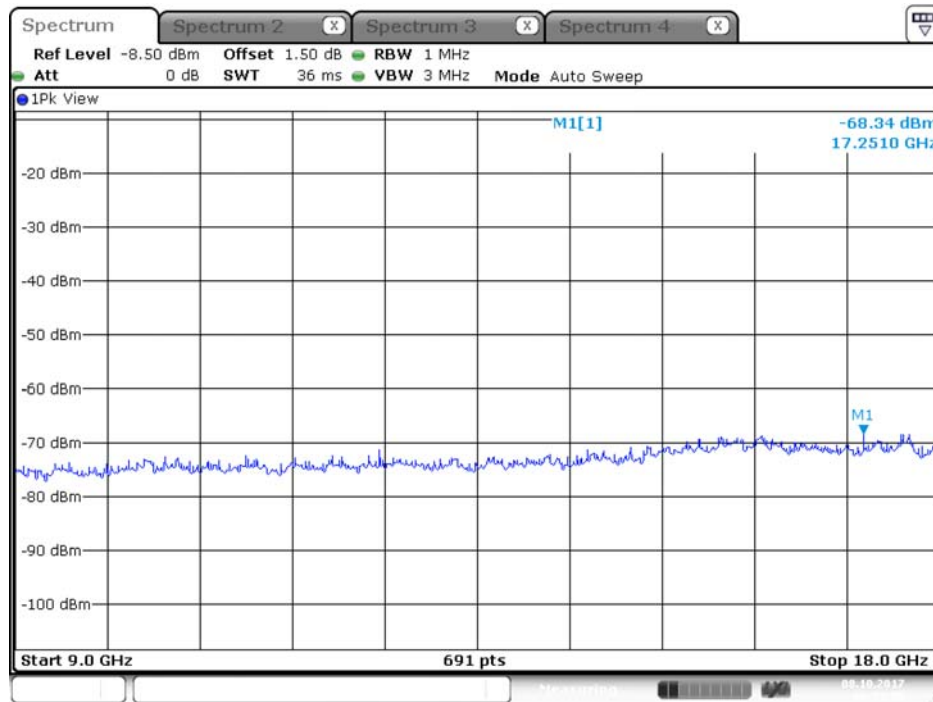

## Plot on Configuration QPSK, 20M / 5500 MHz / Average / Port 2 / 9GHz~18GHz

Date: 8.OCT.2017 00:50:32

Plot on Configuration QPSK, 20M / 5500 MHz / Peak / Port 1 / 9GHz~18GHz

Plot on Configuration QPSK, 20M / 5500 MHz / Peak / Port 2 / 9GHz~18GHz

## Plot on Configuration QPSK, 20M / 5580 MHz / Average / Port 1 / 9GHz~18GHz

Date: 8.OCT.2017 00:53:08

## Plot on Configuration QPSK, 20M / 5580 MHz / Average / Port 2 / 9GHz~18GHz

Date: 8.OCT.2017 00:56:31

Plot on Configuration QPSK, 20M / 5580 MHz / Peak / Port 1 / 9GHz~18GHz

Date: 8.OCT.2017 00:53:55

Plot on Configuration QPSK, 20M / 5580 MHz / Peak / Port 2 / 9GHz~18GHz