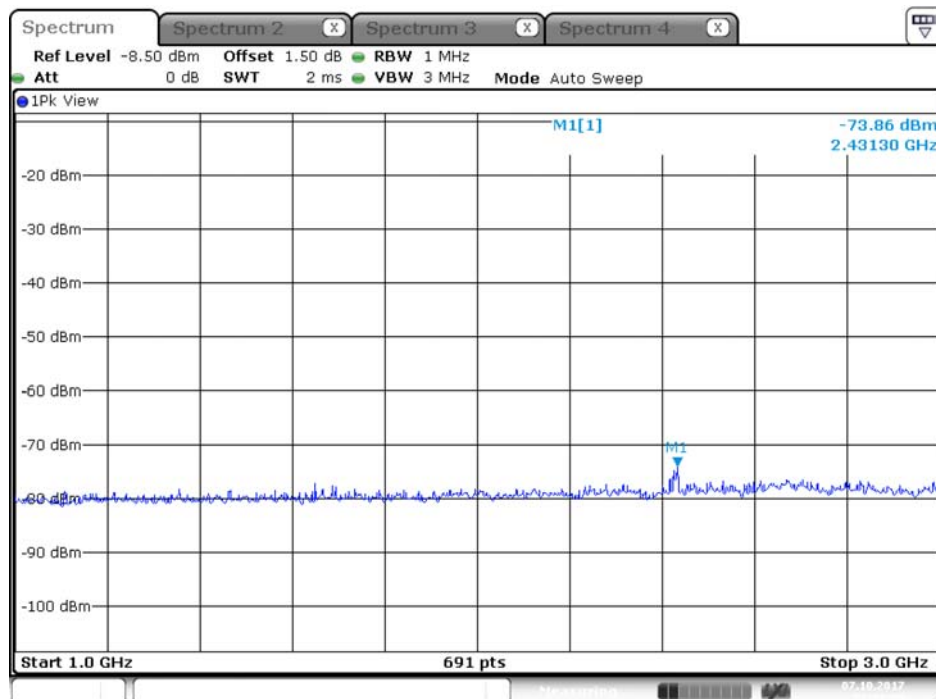

Plot on Configuration QPSK, 20M / 5500 MHz / Peak / Port 2 / 1GHz~3GHz

Date: 7.OCT.2017 22:01:54