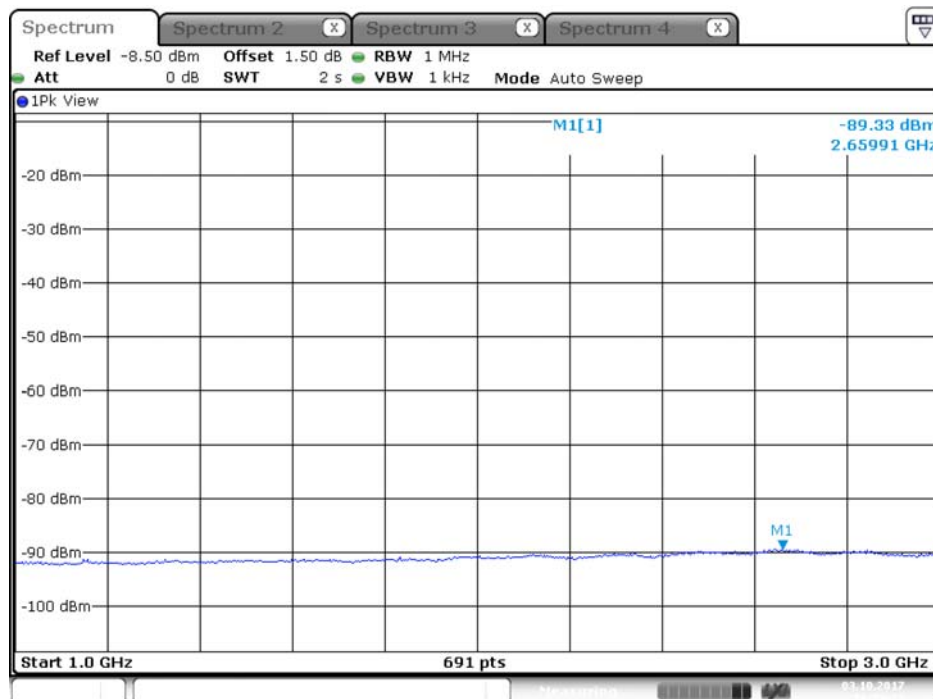

## Plot on Configuration QPSK, 20M / 5260 MHz / Peak / Port 1 / 1GHz~3GHz

Date: 3.OCT.2017 16:57:47

## Plot on Configuration QPSK, 20M / 5260 MHz / Peak / Port 2 / 1GHz~3GHz

Date: 3.OCT.2017 16:58:30

Plot on Configuration QPSK, 20M / 5300 MHz / Average / Port 1 / 1GHz~3GHz

Date: 3.OCT.2017 16:58:53

Plot on Configuration QPSK, 20M / 5300 MHz / Average / Port 2 / 1GHz~3GHz

Date: 3.OCT.2017 16:59:21

Plot on Configuration QPSK, 20M / 5300 MHz / Peak / Port 1 / 1GHz~3GHz

Date: 3.OCT.2017 16:59:05

Plot on Configuration QPSK, 20M / 5300 MHz / Peak / Port 2 / 1GHz~3GHz

Date: 3.OCT.2017 17:00:06