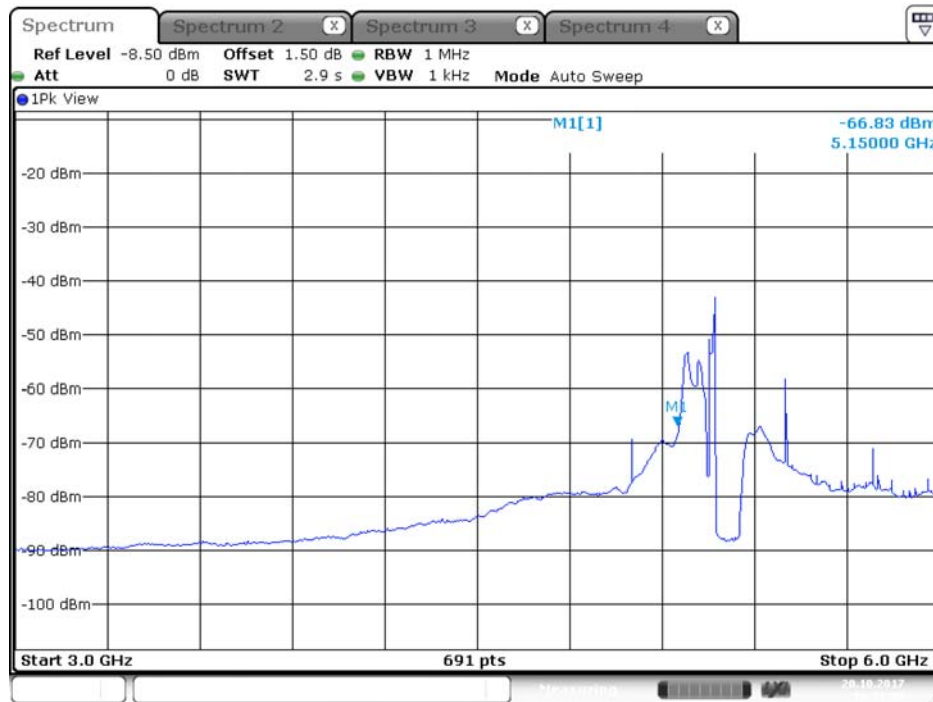

## Plot on Configuration QPSK, 80M / 5650 MHz / Peak / Port 1 / 1GHz~3GHz

Date: 7.OCT.2017 22:38:45

## Plot on Configuration QPSK, 80M / 5650 MHz / Peak / Port 2 / 1GHz~3GHz

Date: 7.OCT.2017 22:42:46

Plot on Configuration QPSK, 80M / 5720 MHz / Average / Port 1 / 1GHz~3GHz

Date: 13.OCT.2017 11:59:02

Plot on Configuration QPSK, 80M / 5720 MHz / Average / Port 2 / 1GHz~3GHz

Date: 13.OCT.2017 11:43:23

Plot on Configuration QPSK, 80M / 5720 MHz / Peak / Port 1 / 1GHz~3GHz

Date: 13.OCT.2017 11:58:44

Plot on Configuration QPSK, 80M / 5720 MHz / Peak / Port 2 / 1GHz~3GHz

Date: 13.OCT.2017 11:43:33

Plot on Configuration QPSK, 20M / 5260 MHz / Average / Port 1 / 3GHz~6GHz

Plot on Configuration QPSK, 20M / 5260 MHz / Average / Port 2 / 3GHz~6GHz

Plot on Configuration QPSK, 20M / 5260 MHz / Peak / Port 1 / 3GHz~6GHz