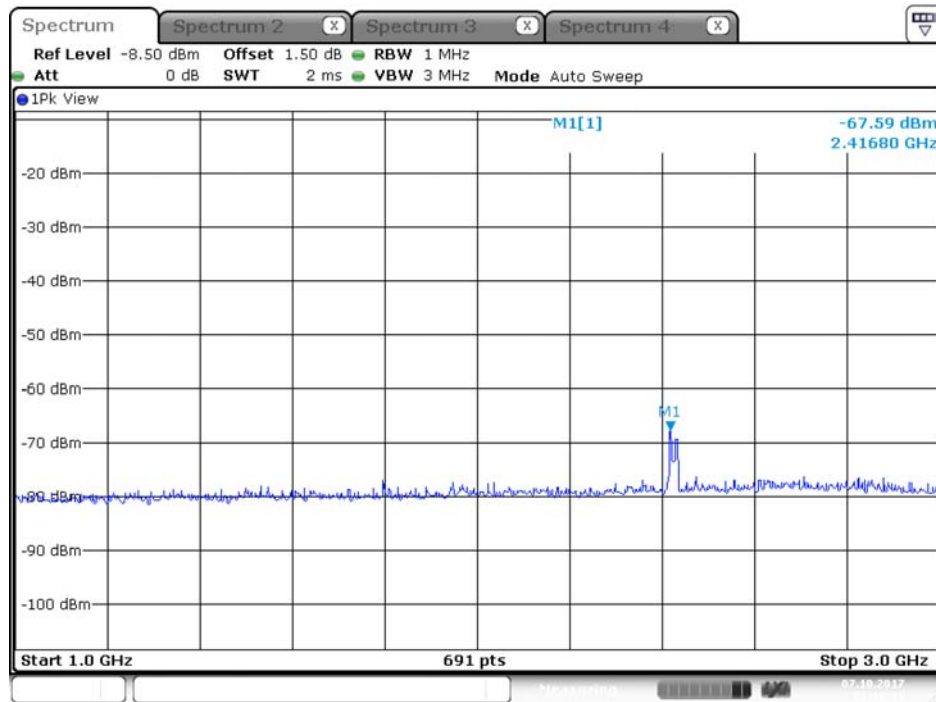

## Plot on Configuration QPSK, 20M / 5500 MHz / Peak / Port 2 / 1GHz~3GHz

Date: 7.OCT.2017 22:01:54

Plot on Configuration QPSK, 20M / 5580 MHz / Average / Port 1 / 1GHz~3GHz

Plot on Configuration QPSK, 20M / 5580 MHz / Average / Port 2 / 1GHz~3GHz

Plot on Configuration QPSK, 20M / 5580 MHz / Peak / Port 1 / 1GHz~3GHz

Date: 7.OCT.2017 22:12:08

Plot on Configuration QPSK, 20M / 5580 MHz / Peak / Port 2 / 1GHz~3GHz

Date: 7.OCT.2017 22:05:37

Plot on Configuration QPSK, 20M / 5650 MHz / Average / Port 1 / 1GHz~3GHz

Plot on Configuration QPSK, 20M / 5650 MHz / Average / Port 2 / 1GHz~3GHz

## Plot on Configuration QPSK, 20M / 5650 MHz / Peak / Port 1 / 1GHz~3GHz

Date: 7.OCT.2017 22:15:12