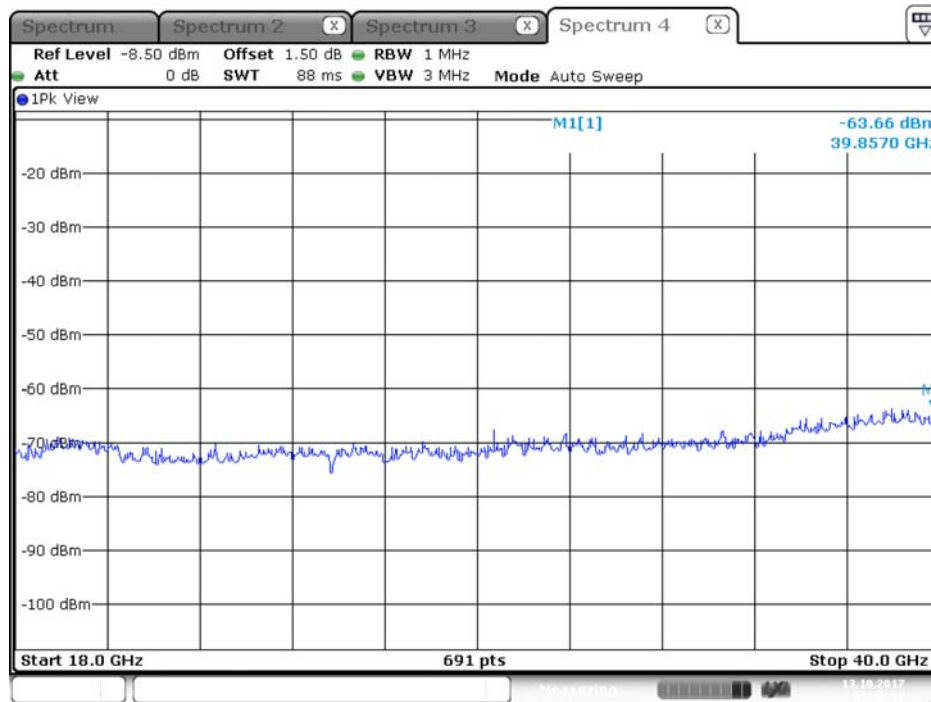

## Plot on Configuration QPSK, 20M / 5720 MHz / Peak / Port 1 / 18GHz~40GHz

Date: 13.OCT.2017 01:46:12

## Plot on Configuration QPSK, 20M / 5720 MHz / Peak / Port 2 / 18GHz~40GHz

Date: 13.OCT.2017 01:49:32

Plot on Configuration QPSK, 80M / 5510 MHz / Average / Port 1 / 18GHz~40GHz

Date: 12.OCT.2017 21:29:24