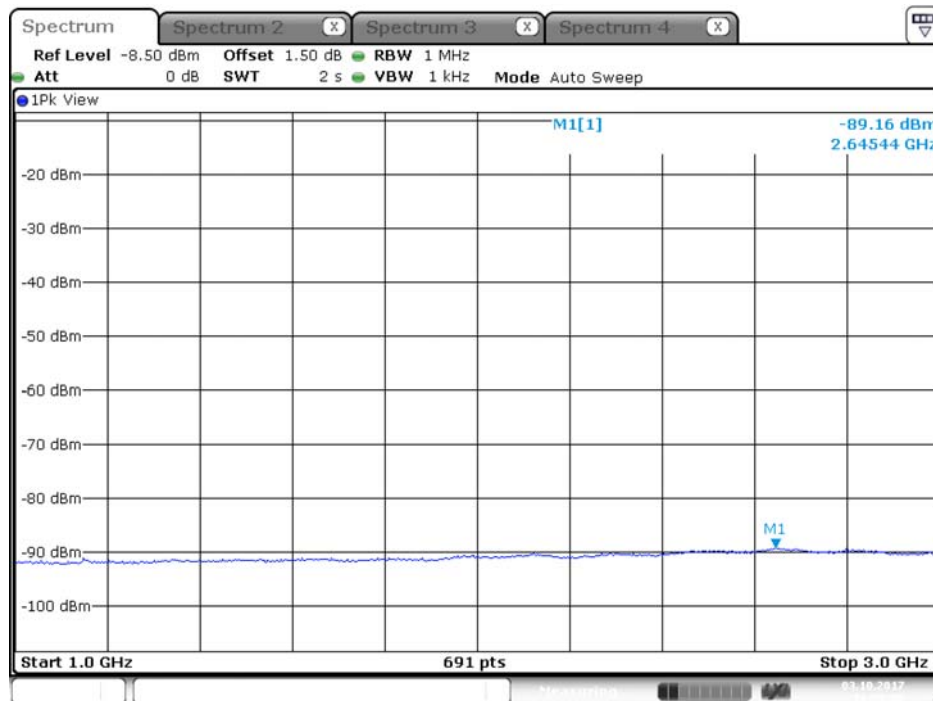

Date: 13.OCT.2017 01:46:52

Plot on Configuration QPSK, 80M / 5720 MHz / Peak / Port 2 / 18GHz~40GHz

Date: 13.OCT.2017 01:48:48

For Antenna 2:

Plot on Configuration QPSK, 20M / 5260 MHz / Average / Port 1 / 1GHz~3GHz

Plot on Configuration QPSK, 20M / 5260 MHz / Average / Port 2 / 1GHz~3GHz

## Plot on Configuration QPSK, 20M / 5260 MHz / Peak / Port 1 / 1GHz~3GHz

Date: 3.OCT.2017 16:57:47