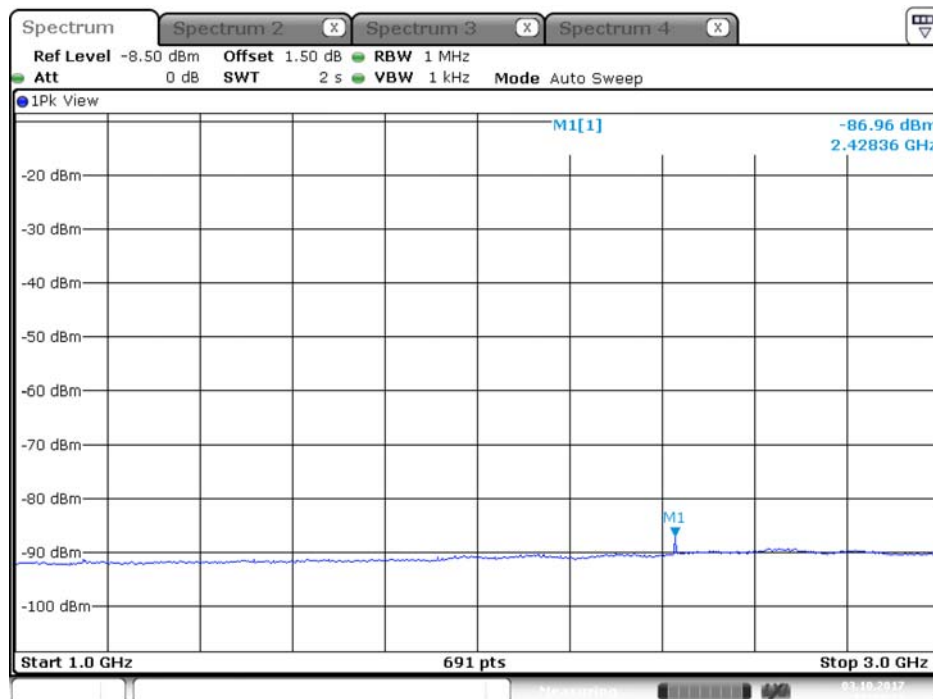

## Plot on Configuration QPSK, 80M / 5290 MHz / Peak / Port 1 / 1GHz~3GHz

Date: 3.OCT.2017 17:02:04

## Plot on Configuration QPSK, 80M / 5290 MHz / Peak / Port 2 / 1GHz~3GHz

Date: 3.OCT.2017 17:02:36

Plot on Configuration QPSK, 80M / 5300 MHz / Average / Port 1 / 1GHz~3GHz

Date: 3.OCT.2017 17:03:02

Plot on Configuration QPSK, 80M / 5300 MHz / Average / Port 2 / 1GHz~3GHz

## Plot on Configuration QPSK, 80M / 5300 MHz / Peak / Port 1 / 1GHz~3GHz

Date: 3.OCT.2017 17:03:18