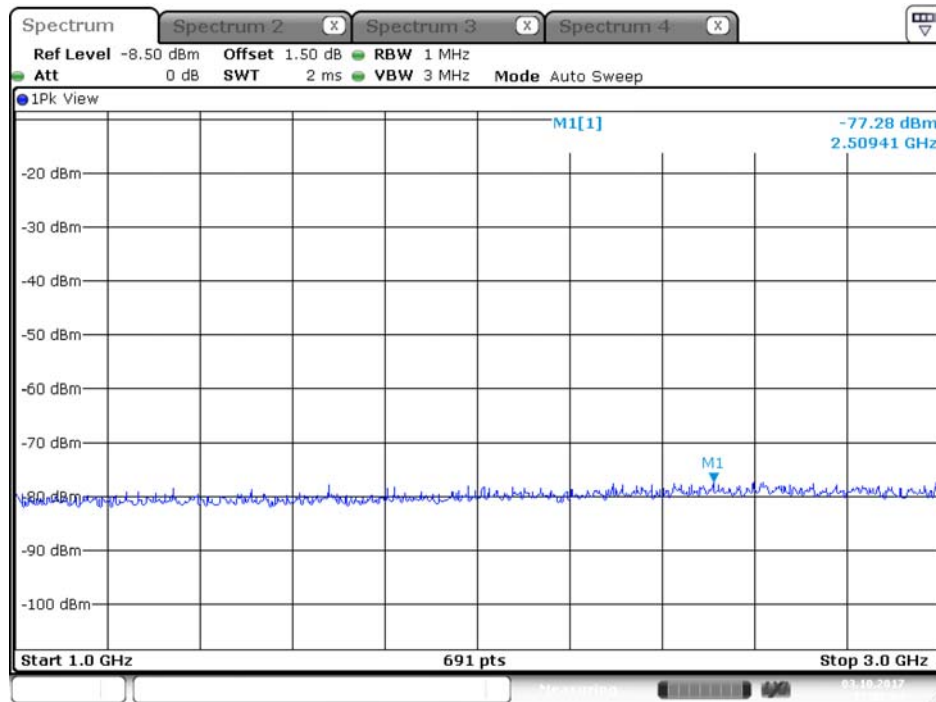

## Plot on Configuration QPSK, 20M / 5250 MHz / Peak / Port 1 / 1GHz~3GHz

Date: 17.OCT.2017 21:01:59

## Plot on Configuration QPSK, 20M / 5250 MHz / Peak / Port 2 / 1GHz~3GHz

Date: 17.OCT.2017 21:16:47

Plot on Configuration QPSK, 80M / 5290 MHz / Average / Port 1 / 1GHz~3GHz

Date: 3.OCT.2017 17:01:52

Plot on Configuration QPSK, 80M / 5290 MHz / Average / Port 2 / 1GHz~3GHz

## Plot on Configuration QPSK, 80M / 5290 MHz / Peak / Port 1 / 1GHz~3GHz

Date: 3.OCT.2017 17:02:04