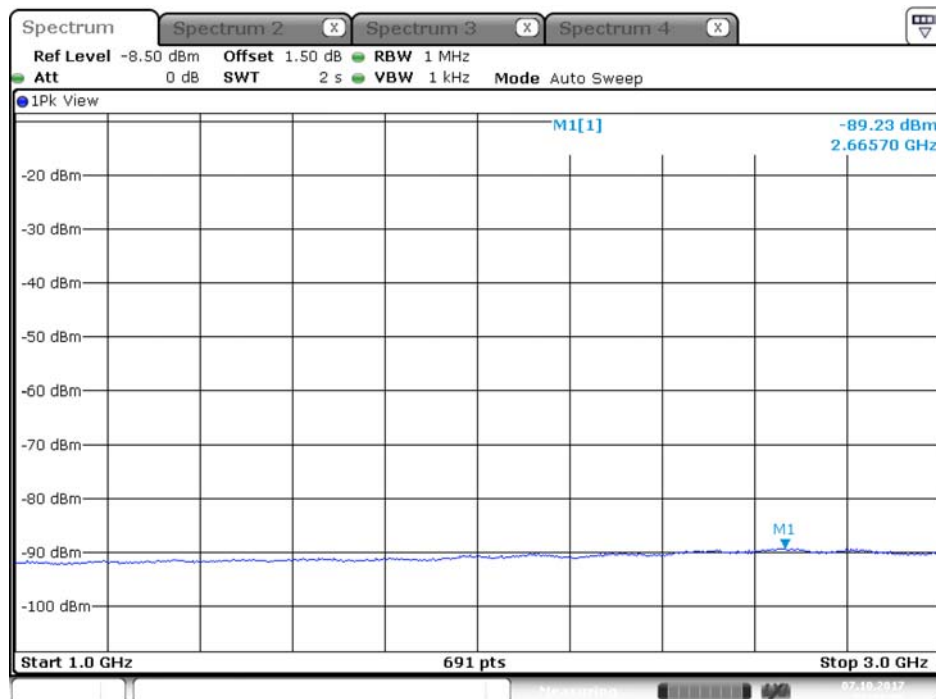

Plot on Configuration QPSK, 80M / 5610 MHz / Average / Port 2 / 1GHz~3GHz

Date: 7.OCT.2017 22:32:26