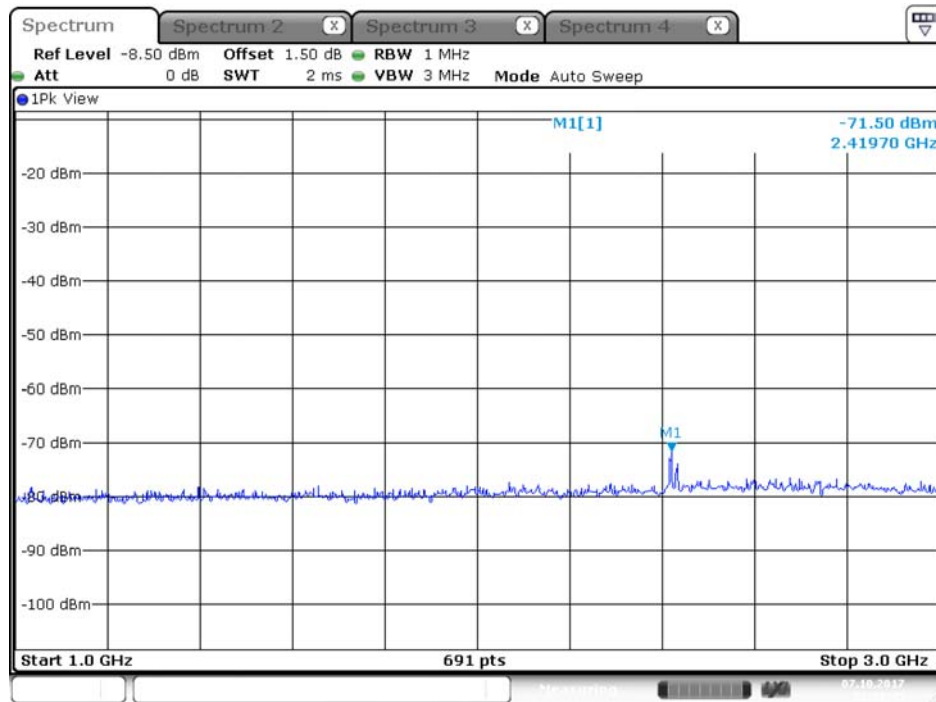

## Plot on Configuration QPSK, 80M / 5650 MHz / Average / Port 1 / 1GHz~3GHz

Date: 7.OCT.2017 22:36:14

## Plot on Configuration QPSK, 80M / 5650 MHz / Average / Port 2 / 1GHz~3GHz

Date: 7.OCT.2017 22:40:59

## Plot on Configuration QPSK, 80M / 5650 MHz / Peak / Port 1 / 1GHz~3GHz

Date: 7.OCT.2017 22:38:45