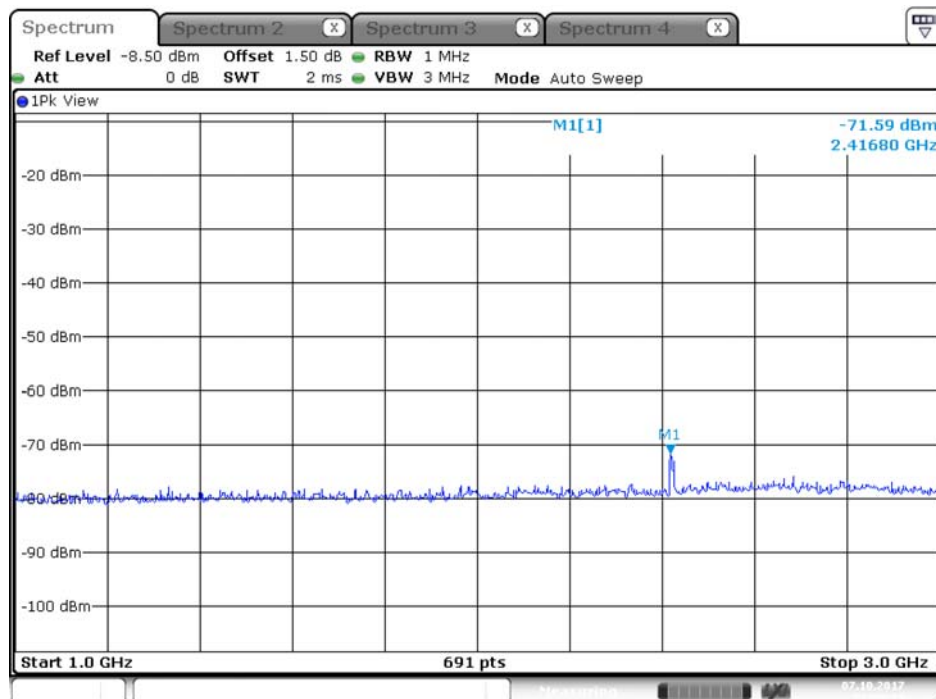

Date: 13.OCT.2017 11:42:17

Plot on Configuration QPSK, 20M / 5720 MHz / Peak / Port 1 / 1GHz~3GHz

Date: 13.OCT.2017 11:25:03

Plot on Configuration QPSK, 20M / 5720 MHz / Peak / Port 2 / 1GHz~3GHz

Date: 13.OCT.2017 11:41:58

Plot on Configuration QPSK, 80M / 5510 MHz / Average / Port 1 / 1GHz~3GHz

Date: 7.OCT.2017 22:22:08

Plot on Configuration QPSK, 80M / 5510 MHz / Average / Port 2 / 1GHz~3GHz

Date: 7.OCT.2017 22:24:15

## Plot on Configuration QPSK, 80M / 5510 MHz / Peak / Port 1 / 1GHz~3GHz

Date: 7.OCT.2017 22:22:57

## Plot on Configuration QPSK, 80M / 5510 MHz / Peak / Port 2 / 1GHz~3GHz

Date: 7.OCT.2017 22:25:12