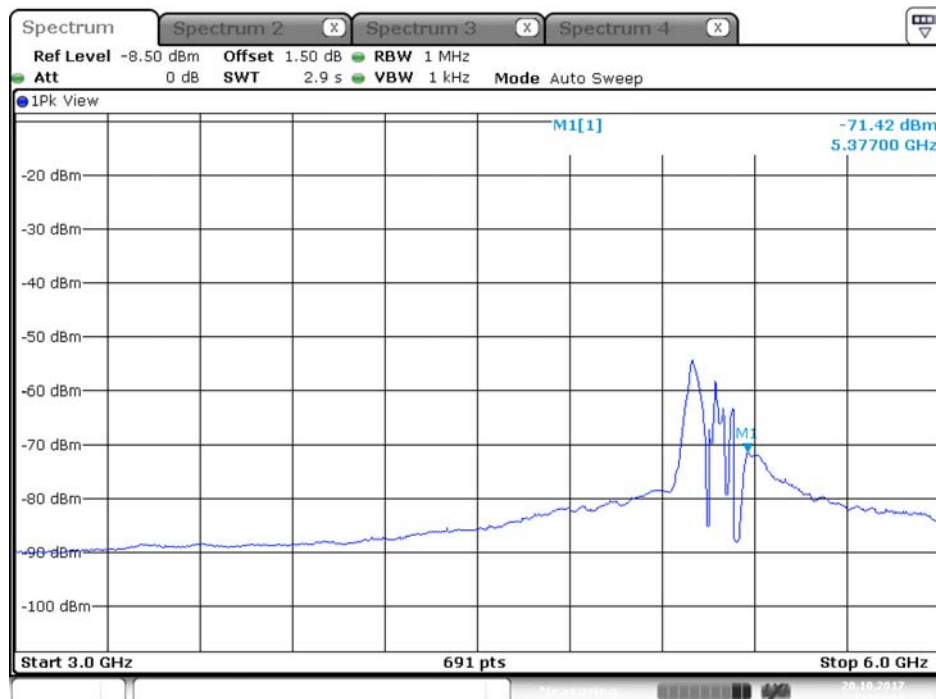

Plot on Configuration QPSK, 80M / 5290 MHz / Average / Port 2 / 3GHz~6GHz

Date: 20.OCT.2017 11:04:11