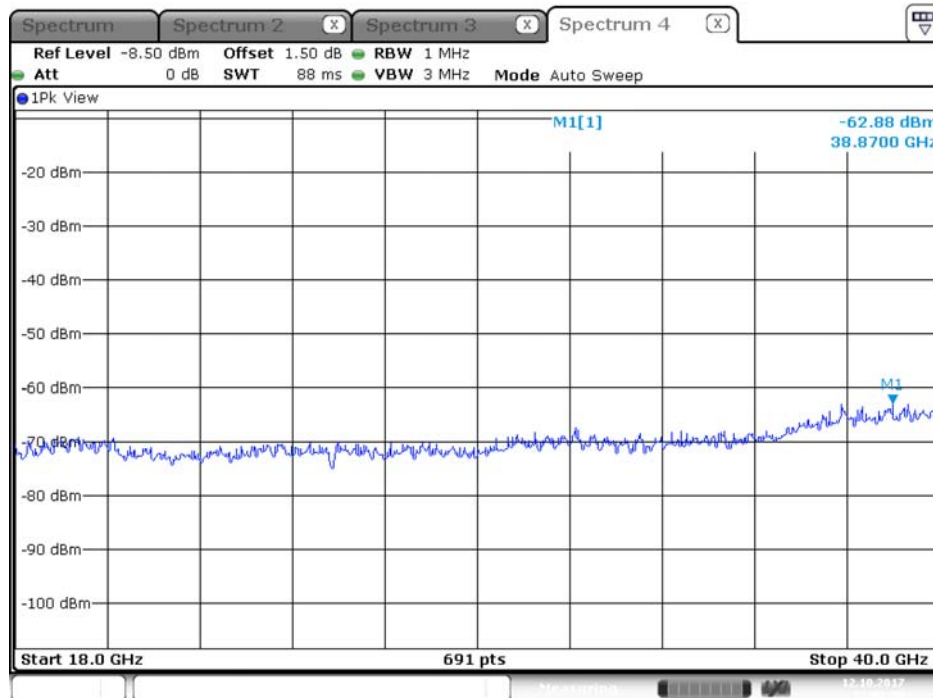

Plot on Configuration QPSK, 80M / 5610 MHz / Average / Port 1 / 18GHz~40GHz

Plot on Configuration QPSK, 80M / 5610 MHz / Average / Port 2 / 18GHz~40GHz

Plot on Configuration QPSK, 80M / 5610 MHz / Peak / Port 1 / 18GHz~40GHz

Plot on Configuration QPSK, 80M / 5610 MHz / Peak / Port 2 / 18GHz~40GHz

Plot on Configuration QPSK, 80M / 5650 MHz / Average / Port 1 / 18GHz~40GHz

Date: 12.OCT.2017 22:00:16

Plot on Configuration QPSK, 80M / 5650 MHz / Average / Port 2 / 18GHz~40GHz

Date: 12.OCT.2017 22:01:54

Plot on Configuration QPSK, 80M / 5650 MHz / Peak / Port 1 / 18GHz~40GHz

Date: 12.OCT.2017 21:59:21

Plot on Configuration QPSK, 80M / 5650 MHz / Peak / Port 2 / 18GHz~40GHz

Date: 12.OCT.2017 22:02:08