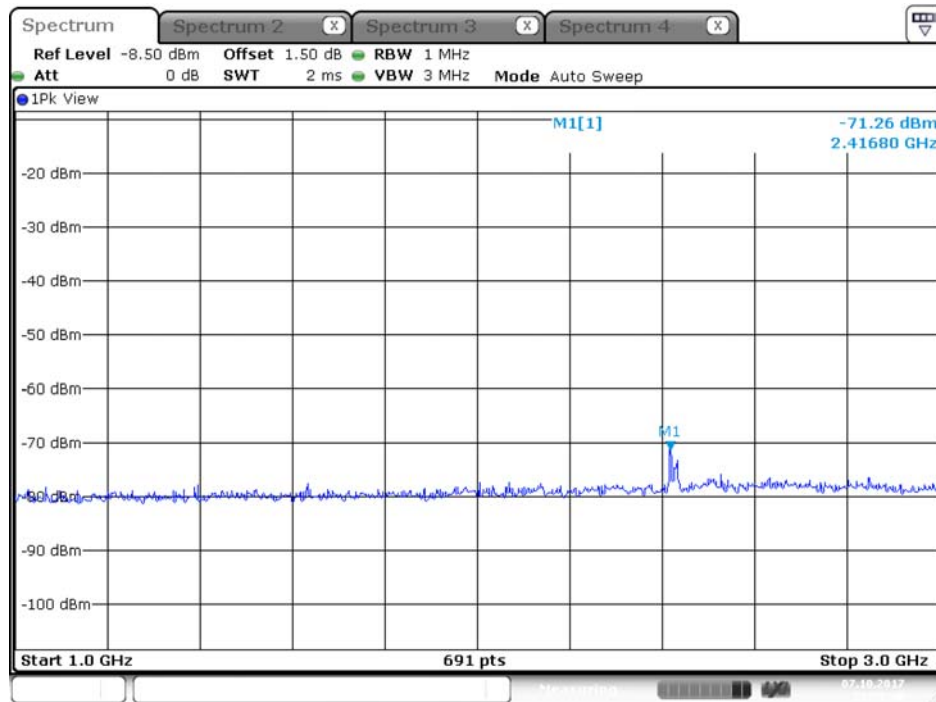

## Plot on Configuration QPSK, 80M / 5250 MHz / Peak / Port 1 / 1GHz~3GHz

Date: 17.OCT.2017 21:33:09

## Plot on Configuration QPSK, 80M / 5250 MHz / Peak / Port 2 / 1GHz~3GHz

Date: 17.OCT.2017 21:50:28

Plot on Configuration QPSK, 20M / 5500 MHz / Average / Port 1 / 1GHz~3GHz

Date: 7.OCT.2017 21:52:22

Plot on Configuration QPSK, 20M / 5500 MHz / Average / Port 2 / 1GHz~3GHz

## Plot on Configuration QPSK, 20M / 5500 MHz / Peak / Port 1 / 1GHz~3GHz

Date: 7.OCT.2017 21:58:48