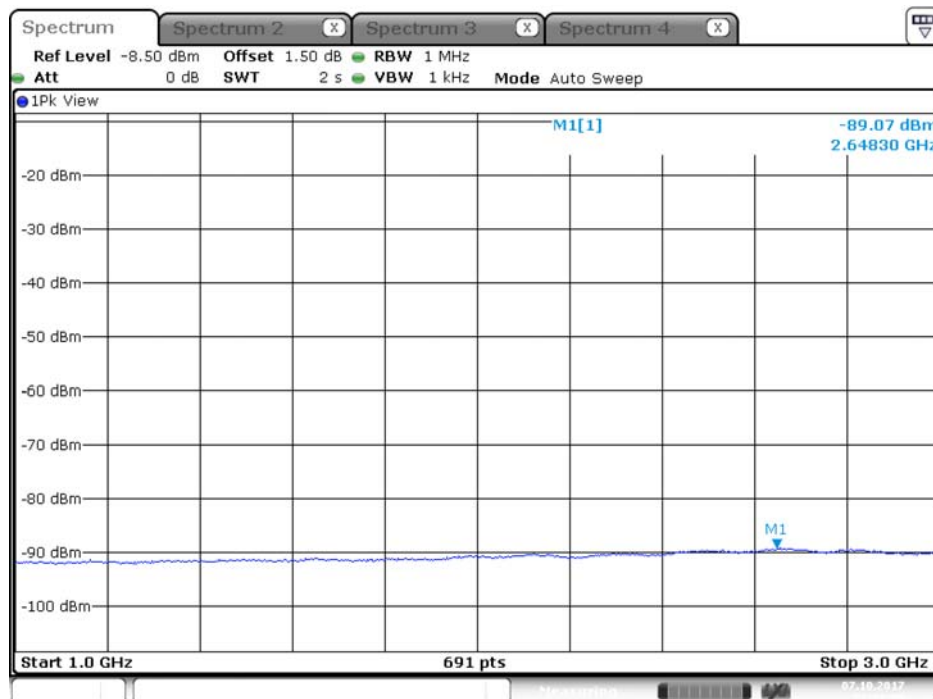

## Plot on Configuration QPSK, 80M / 5250 MHz / Peak / Port 1 / 1GHz~3GHz

Date: 17.OCT.2017 21:33:09

## Plot on Configuration QPSK, 80M / 5250 MHz / Peak / Port 2 / 1GHz~3GHz

Date: 17.OCT.2017 21:50:28

Plot on Configuration QPSK, 20M / 5500 MHz / Average / Port 1 / 1GHz~3GHz

Date: 7.OCT.2017 21:52:22

Plot on Configuration QPSK, 20M / 5500 MHz / Average / Port 2 / 1GHz~3GHz

## Plot on Configuration QPSK, 20M / 5500 MHz / Peak / Port 1 / 1GHz~3GHz

Date: 7.OCT.2017 21:58:48