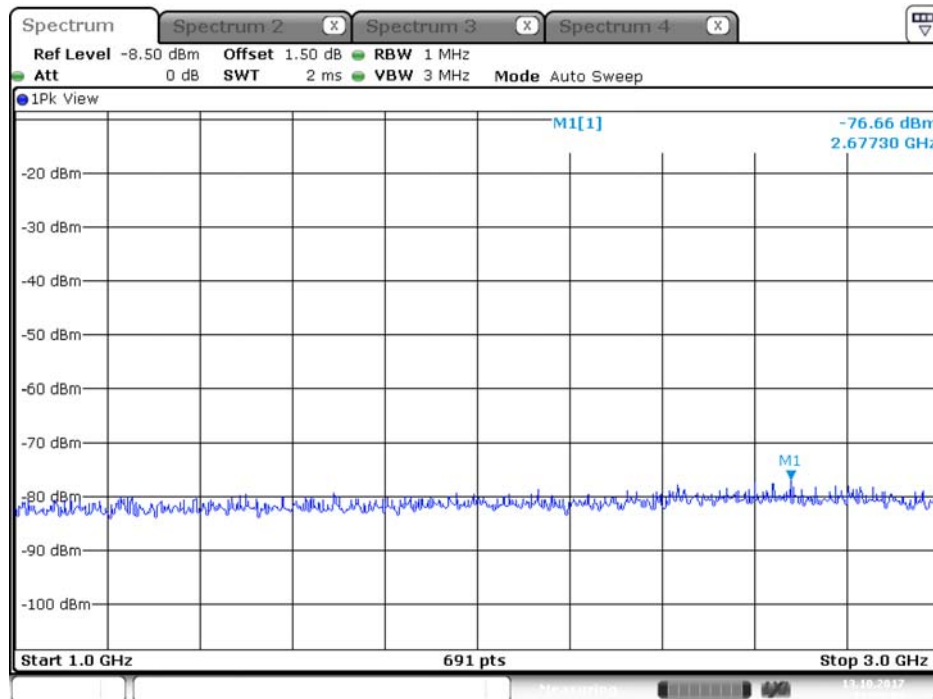

## Plot on Configuration QPSK, 20M / 5650 MHz / Peak / Port 1 / 1GHz~3GHz

Date: 7.OCT.2017 22:15:12

## Plot on Configuration QPSK, 20M / 5650 MHz / Peak / Port 2 / 1GHz~3GHz

Date: 7.OCT.2017 22:17:26

Plot on Configuration QPSK, 20M / 5720 MHz / Average / Port 1 / 1GHz~3GHz

Date: 13.OCT.2017 11:24:13

Plot on Configuration QPSK, 20M / 5720 MHz / Average / Port 2 / 1GHz~3GHz

Date: 13.OCT.2017 11:42:17

Plot on Configuration QPSK, 20M / 5720 MHz / Peak / Port 1 / 1GHz~3GHz

Date: 13.OCT.2017 11:25:03

Plot on Configuration QPSK, 20M / 5720 MHz / Peak / Port 2 / 1GHz~3GHz

Date: 13.OCT.2017 11:41:58