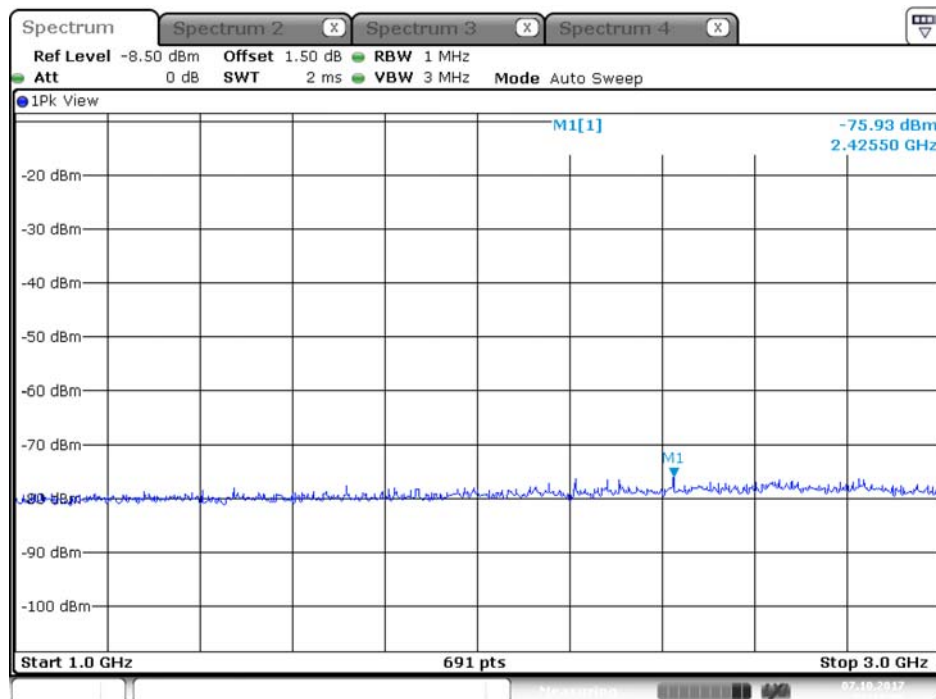

Plot on Configuration QPSK, 20M / 5650 MHz / Peak / Port 2 / 1GHz~3GHz

Date: 7.OCT.2017 22:17:26