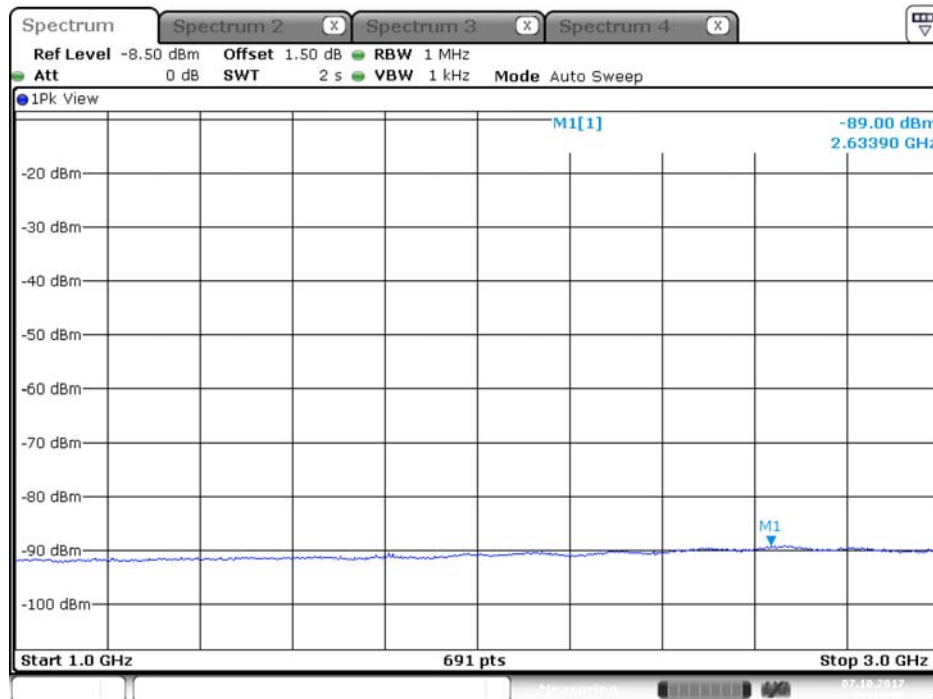

## Plot on Configuration QPSK, 20M / 5500 MHz / Peak / Port 2 / 1GHz~3GHz

Date: 7.OCT.2017 22:01:54

Plot on Configuration QPSK, 20M / 5580 MHz / Average / Port 1 / 1GHz~3GHz

Plot on Configuration QPSK, 20M / 5580 MHz / Average / Port 2 / 1GHz~3GHz

Plot on Configuration QPSK, 20M / 5580 MHz / Peak / Port 1 / 1GHz~3GHz

Date: 7.OCT.2017 22:12:08

Plot on Configuration QPSK, 20M / 5580 MHz / Peak / Port 2 / 1GHz~3GHz

Date: 7.OCT.2017 22:05:37

Plot on Configuration QPSK, 20M / 5650 MHz / Average / Port 1 / 1GHz~3GHz

Plot on Configuration QPSK, 20M / 5650 MHz / Average / Port 2 / 1GHz~3GHz

## Plot on Configuration QPSK, 20M / 5650 MHz / Peak / Port 1 / 1GHz~3GHz

Date: 7.OCT.2017 22:15:12