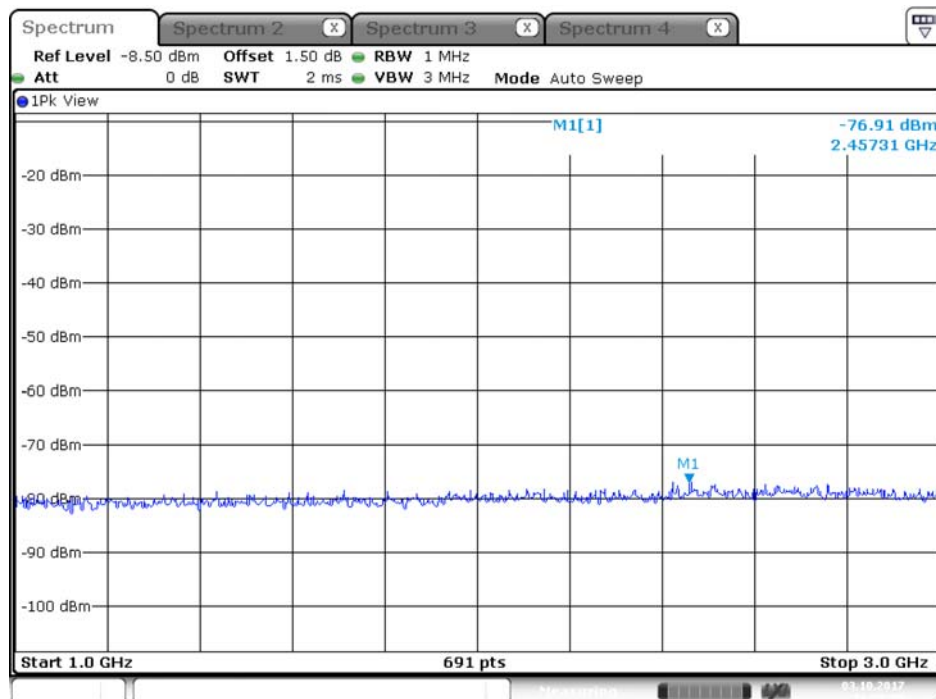

Plot on Configuration QPSK, 20M / 5260 MHz / Peak / Port 2 / 1GHz~3GHz

Date: 3.OCT.2017 16:58:30