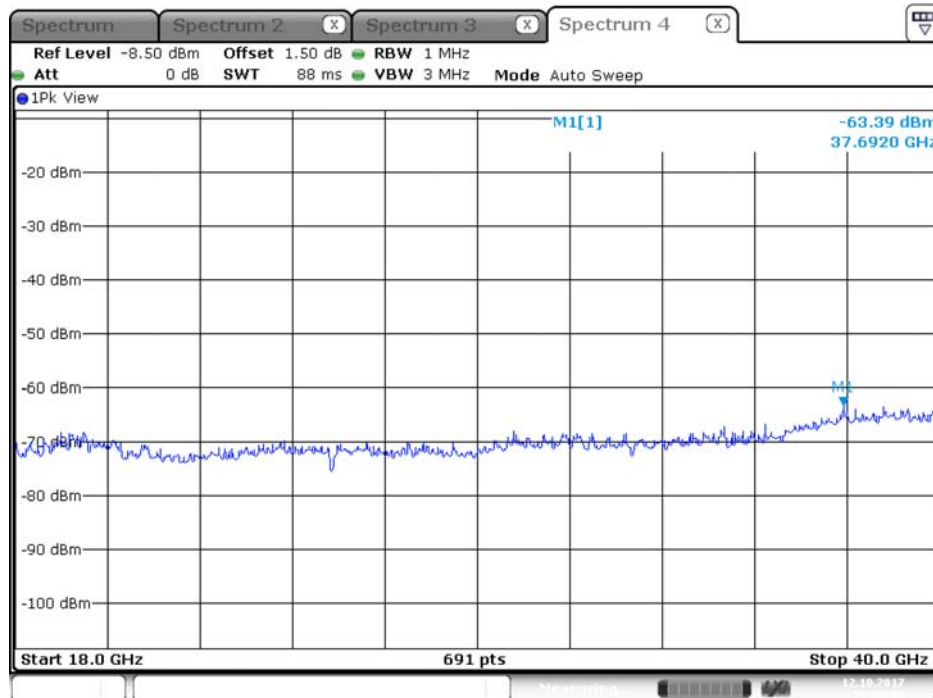

## Plot on Configuration QPSK, 20M / 5720 MHz / Peak / Port 2 / 18GHz~40GHz

Date: 13.OCT.2017 01:49:32

Plot on Configuration QPSK, 80M / 5510 MHz / Average / Port 1 / 18GHz~40GHz

Date: 12.OCT.2017 21:29:24

Plot on Configuration QPSK, 80M / 5510 MHz / Average / Port 2 / 18GHz~40GHz

Date: 12.OCT.2017 21:32:35

Plot on Configuration QPSK, 80M / 5510 MHz / Peak / Port 1 / 18GHz~40GHz

Plot on Configuration QPSK, 80M / 5510 MHz / Peak / Port 2 / 18GHz~40GHz

Plot on Configuration QPSK, 80M / 5610 MHz / Average / Port 1 / 18GHz~40GHz

Plot on Configuration QPSK, 80M / 5610 MHz / Average / Port 2 / 18GHz~40GHz

Plot on Configuration QPSK, 80M / 5610 MHz / Peak / Port 1 / 18GHz~40GHz