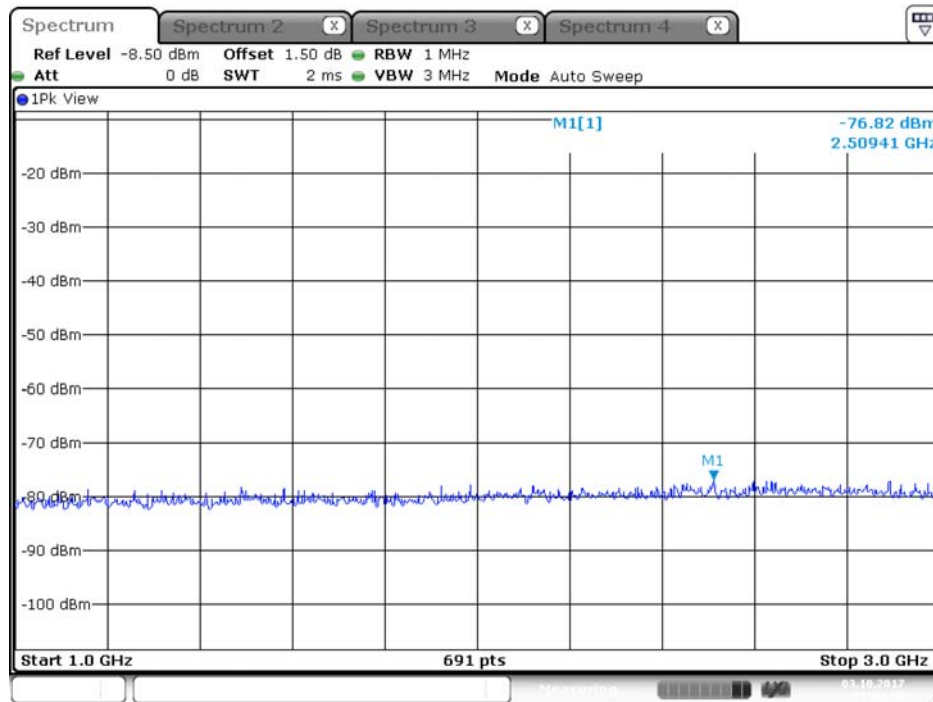

Date: 3.OCT.2017 16:59:21

Plot on Configuration QPSK, 20M / 5300 MHz / Peak / Port 1 / 1GHz~3GHz

Date: 3.OCT.2017 16:59:05

Plot on Configuration QPSK, 20M / 5300 MHz / Peak / Port 2 / 1GHz~3GHz

Date: 3.OCT.2017 17:00:06

Plot on Configuration QPSK, 20M / 5320 MHz / Average / Port 1 / 1GHz~3GHz

Date: 3.OCT.2017 17:00:41

Plot on Configuration QPSK, 20M / 5320 MHz / Average / Port 2 / 1GHz~3GHz

Date: 3.OCT.2017 17:01:16

Plot on Configuration QPSK, 20M / 5320 MHz / Peak / Port 1 / 1GHz~3GHz

Plot on Configuration QPSK, 20M / 5320 MHz / Peak / Port 2 / 1GHz~3GHz

Plot on Configuration QPSK, 20M / 5250 MHz / Average / Port 1 / 1GHz~3GHz

Date: 17.OCT.2017 21:01:11

Plot on Configuration QPSK, 20M / 5250 MHz / Average / Port 2 / 1GHz~3GHz