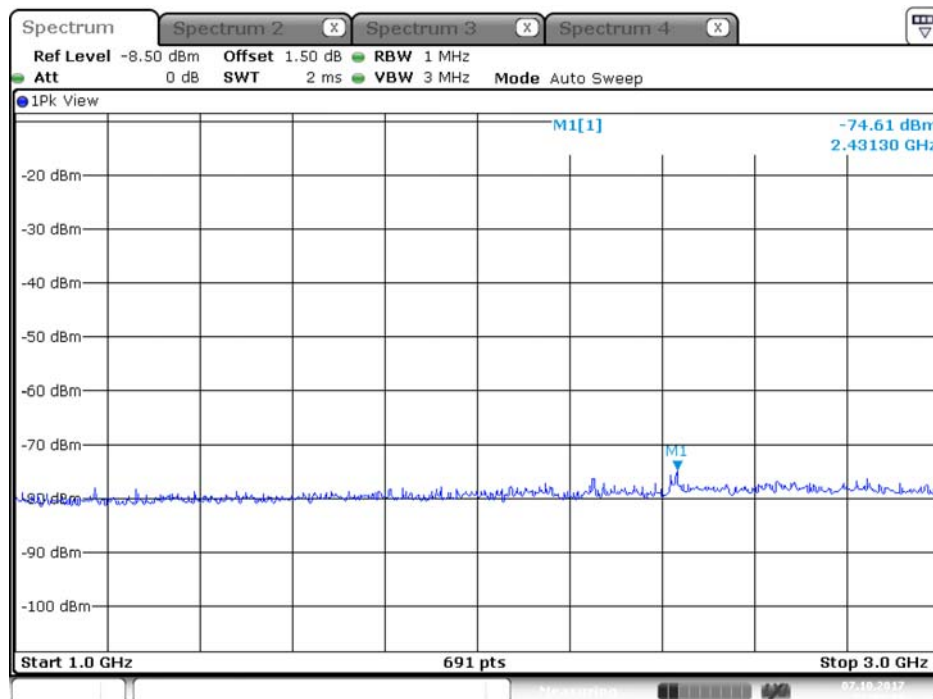

## Plot on Configuration QPSK, 20M / 5500 MHz / Peak / Port 1 / 1GHz~3GHz

Date: 7.OCT.2017 21:58:48

## Plot on Configuration QPSK, 20M / 5500 MHz / Peak / Port 2 / 1GHz~3GHz

Date: 7.OCT.2017 22:01:54

Plot on Configuration QPSK, 20M / 5580 MHz / Average / Port 1 / 1GHz~3GHz

Plot on Configuration QPSK, 20M / 5580 MHz / Average / Port 2 / 1GHz~3GHz

Plot on Configuration QPSK, 20M / 5580 MHz / Peak / Port 1 / 1GHz~3GHz

Date: 7.OCT.2017 22:12:08

Plot on Configuration QPSK, 20M / 5580 MHz / Peak / Port 2 / 1GHz~3GHz

Date: 7.OCT.2017 22:05:37

Plot on Configuration QPSK, 20M / 5650 MHz / Average / Port 1 / 1GHz~3GHz