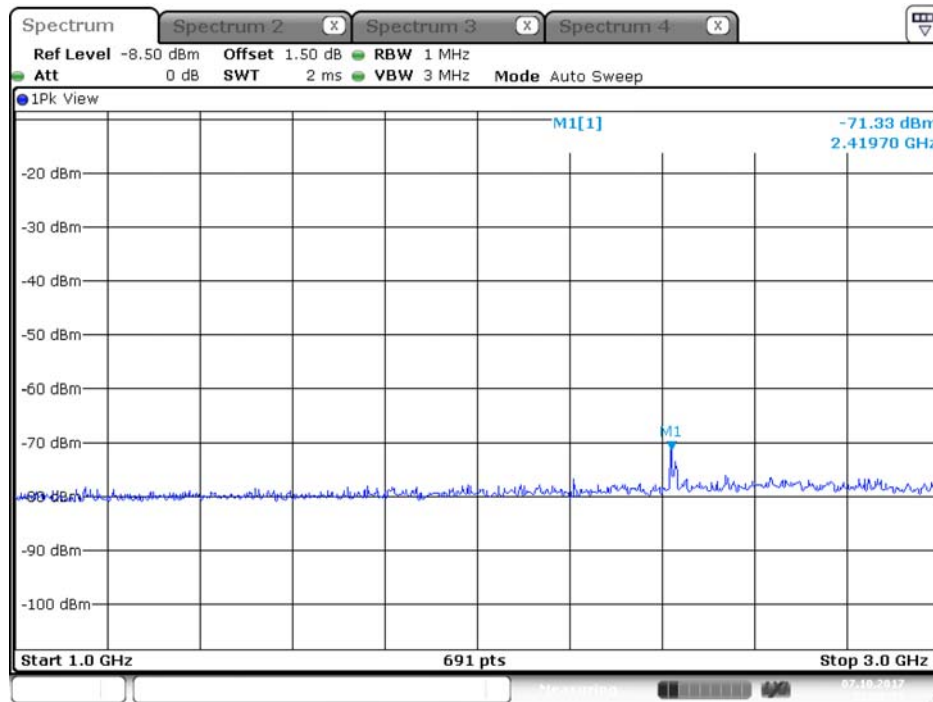

## Plot on Configuration QPSK, 80M / 5510 MHz / Peak / Port 1 / 1GHz~3GHz

Date: 7.OCT.2017 22:22:57

## Plot on Configuration QPSK, 80M / 5510 MHz / Peak / Port 2 / 1GHz~3GHz

Date: 7.OCT.2017 22:25:12

## Plot on Configuration QPSK, 80M / 5610 MHz / Average / Port 1 / 1GHz~3GHz

Date: 7.OCT.2017 22:27:31

## Plot on Configuration QPSK, 80M / 5610 MHz / Average / Port 2 / 1GHz~3GHz

Date: 7.OCT.2017 22:32:26

Plot on Configuration QPSK, 80M / 5610 MHz / Peak / Port 1 / 1GHz~3GHz

Date: 7.OCT.2017 22:28:32

Plot on Configuration QPSK, 80M / 5610 MHz / Peak / Port 2 / 1GHz~3GHz