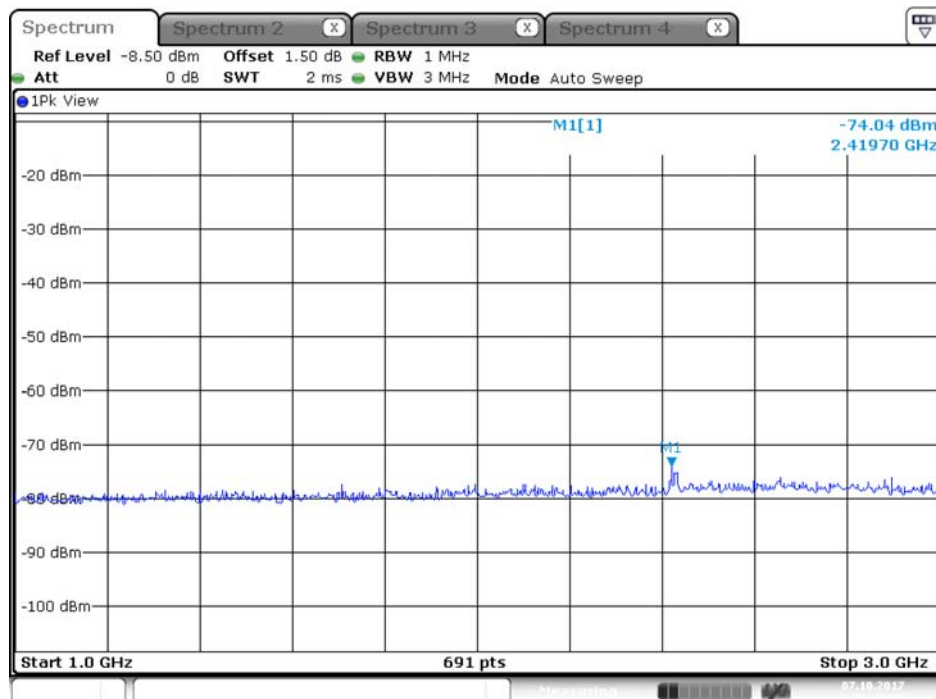

Plot on Configuration QPSK, 80M / 5650 MHz / Peak / Port 2 / 1GHz~3GHz

Date: 7.OCT.2017 22:42:46