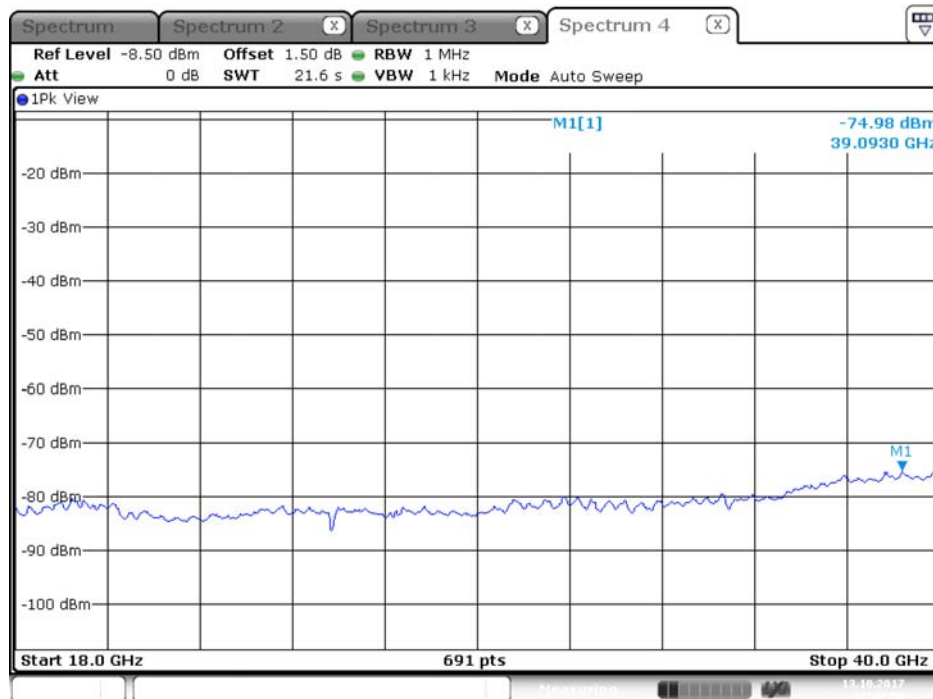

Plot on Configuration QPSK, 80M / 5610 MHz / Peak / Port 2 / 18GHz~40GHz

Plot on Configuration QPSK, 80M / 5650 MHz / Average / Port 1 / 18GHz~40GHz

Date: 12.OCT.2017 22:00:16

Plot on Configuration QPSK, 80M / 5650 MHz / Average / Port 2 / 18GHz~40GHz

Date: 12.OCT.2017 22:01:54

Plot on Configuration QPSK, 80M / 5650 MHz / Peak / Port 1 / 18GHz~40GHz

Date: 12.OCT.2017 21:59:21

Plot on Configuration QPSK, 80M / 5650 MHz / Peak / Port 2 / 18GHz~40GHz

Date: 12.OCT.2017 22:02:08

Plot on Configuration QPSK, 80M / 5720 MHz / Average / Port 1 / 18GHz~40GHz

Plot on Configuration QPSK, 80M / 5720 MHz / Average / Port 2 / 18GHz~40GHz

Plot on Configuration QPSK, 80M / 5720 MHz / Peak / Port 1 / 18GHz~40GHz