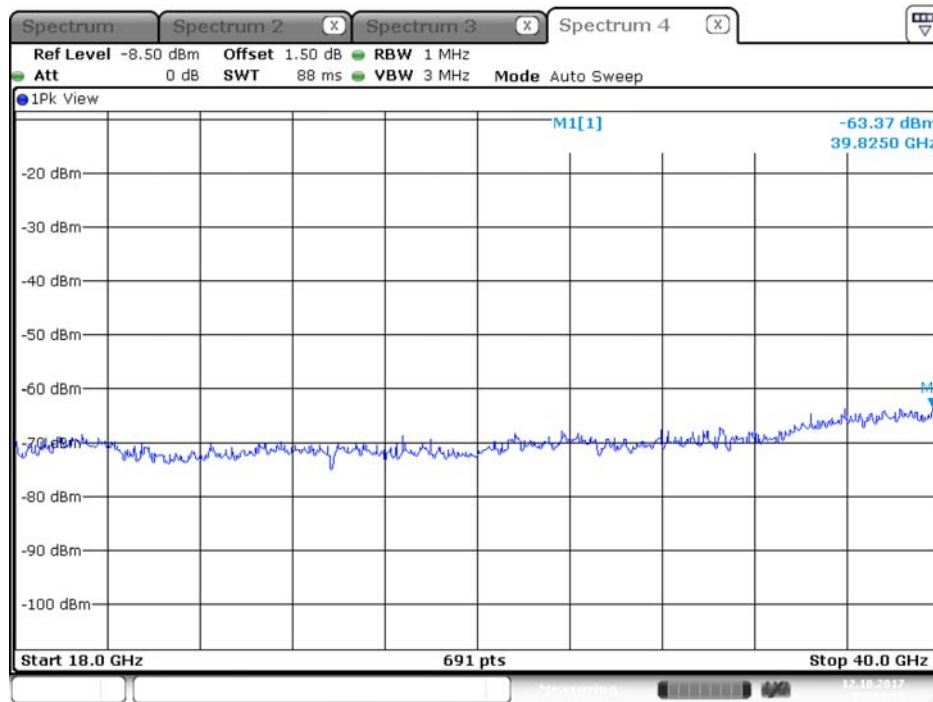

Plot on Configuration QPSK, 80M / 5610 MHz / Average / Port 1 / 18GHz~40GHz

Plot on Configuration QPSK, 80M / 5610 MHz / Average / Port 2 / 18GHz~40GHz

Plot on Configuration QPSK, 80M / 5610 MHz / Peak / Port 1 / 18GHz~40GHz

Plot on Configuration QPSK, 80M / 5610 MHz / Peak / Port 2 / 18GHz~40GHz

Plot on Configuration QPSK, 80M / 5650 MHz / Average / Port 1 / 18GHz~40GHz

Date: 12.OCT.2017 22:00:16

Plot on Configuration QPSK, 80M / 5650 MHz / Average / Port 2 / 18GHz~40GHz

Date: 12.OCT.2017 22:01:54

Plot on Configuration QPSK, 80M / 5650 MHz / Peak / Port 1 / 18GHz~40GHz

Date: 12.OCT.2017 21:59:21

Plot on Configuration QPSK, 80M / 5650 MHz / Peak / Port 2 / 18GHz~40GHz

Date: 12.OCT.2017 22:02:08