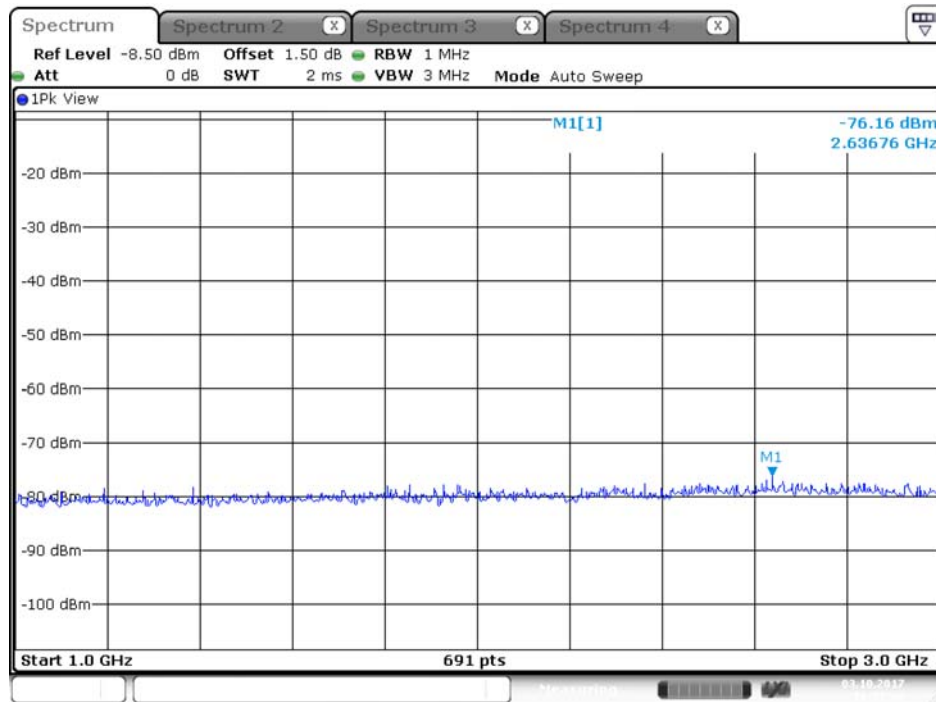

Plot on Configuration QPSK, 80M / 5720 MHz / Average / Port 1 / 18GHz~40GHz

Plot on Configuration QPSK, 80M / 5720 MHz / Average / Port 2 / 18GHz~40GHz

Plot on Configuration QPSK, 80M / 5720 MHz / Peak / Port 1 / 18GHz~40GHz

Date: 13.OCT.2017 01:46:52

Plot on Configuration QPSK, 80M / 5720 MHz / Peak / Port 2 / 18GHz~40GHz

Date: 13.OCT.2017 01:48:48

For Antenna 2:

Plot on Configuration QPSK, 20M / 5260 MHz / Average / Port 1 / 1GHz~3GHz

Plot on Configuration QPSK, 20M / 5260 MHz / Average / Port 2 / 1GHz~3GHz

## Plot on Configuration QPSK, 20M / 5260 MHz / Peak / Port 1 / 1GHz~3GHz

Date: 3.OCT.2017 16:57:47