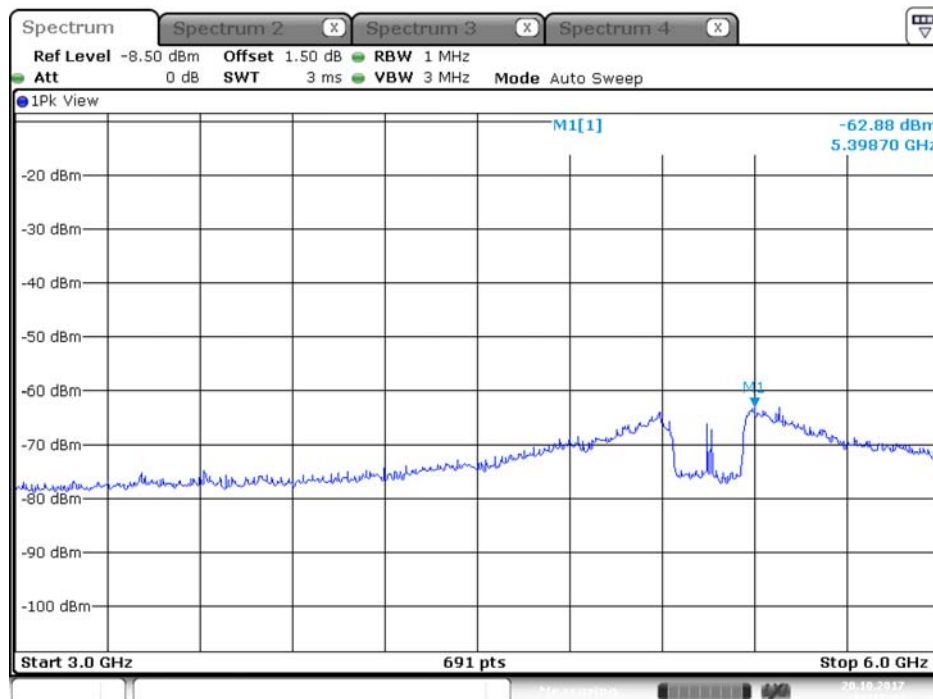

## Plot on Configuration QPSK, 20M / 5320 MHz / Peak / Port 1 / 3GHz~6GHz

Date: 20.OCT.2017 10:59:04

## Plot on Configuration QPSK, 20M / 5320 MHz / Peak / Port 2 / 3GHz~6GHz

Date: 20.OCT.2017 10:58:24

Plot on Configuration QPSK, 20M / 5250 MHz / Average / Port 1 / 3GHz~6GHz

Date: 20.OCT.2017 11:23:22

Plot on Configuration QPSK, 20M / 5250 MHz / Average / Port 2 / 3GHz~6GHz

Date: 20.OCT.2017 11:17:56

Plot on Configuration QPSK, 20M / 5250 MHz / Peak / Port 1 / 3GHz~6GHz

Date: 20.OCT.2017 11:24:06

Plot on Configuration QPSK, 20M / 5250 MHz / Peak / Port 2 / 3GHz~6GHz

Date: 20.OCT.2017 11:18:44

## Plot on Configuration QPSK, 80M / 5290 MHz / Average / Port 1 / 3GHz~6GHz

Date: 20.OCT.2017 11:02:02