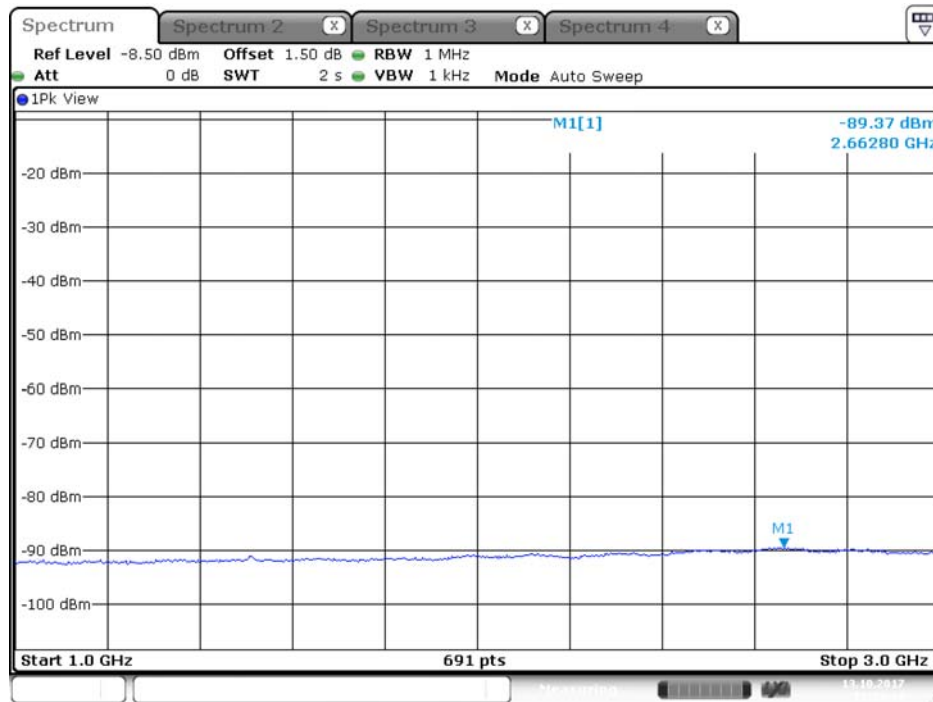

Plot on Configuration QPSK, 20M / 5650 MHz / Average / Port 2 / 1GHz~3GHz

## Plot on Configuration QPSK, 20M / 5650 MHz / Peak / Port 1 / 1GHz~3GHz

Date: 7.OCT.2017 22:15:12

## Plot on Configuration QPSK, 20M / 5650 MHz / Peak / Port 2 / 1GHz~3GHz

Date: 7.OCT.2017 22:17:26

Plot on Configuration QPSK, 20M / 5720 MHz / Average / Port 1 / 1GHz~3GHz

Date: 13.OCT.2017 11:24:13

Plot on Configuration QPSK, 20M / 5720 MHz / Average / Port 2 / 1GHz~3GHz

Date: 13.OCT.2017 11:42:17

Plot on Configuration QPSK, 20M / 5720 MHz / Peak / Port 1 / 1GHz~3GHz

Date: 13.OCT.2017 11:25:03

Plot on Configuration QPSK, 20M / 5720 MHz / Peak / Port 2 / 1GHz~3GHz

Date: 13.OCT.2017 11:41:58