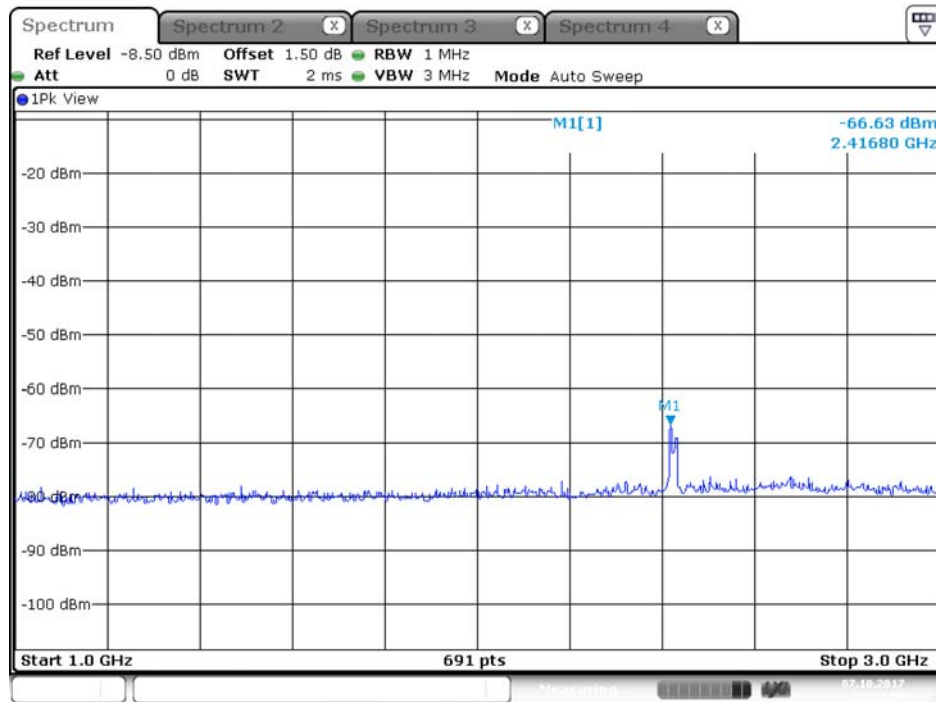

Date: 13.OCT.2017 11:42:17

Plot on Configuration QPSK, 20M / 5720 MHz / Peak / Port 1 / 1GHz~3GHz

Date: 13.OCT.2017 11:25:03

Plot on Configuration QPSK, 20M / 5720 MHz / Peak / Port 2 / 1GHz~3GHz

Date: 13.OCT.2017 11:41:58

Plot on Configuration QPSK, 80M / 5510 MHz / Average / Port 1 / 1GHz~3GHz

Date: 7.OCT.2017 22:22:08

Plot on Configuration QPSK, 80M / 5510 MHz / Average / Port 2 / 1GHz~3GHz

Date: 7.OCT.2017 22:24:15

## Plot on Configuration QPSK, 80M / 5510 MHz / Peak / Port 1 / 1GHz~3GHz

Date: 7.OCT.2017 22:22:57

## Plot on Configuration QPSK, 80M / 5510 MHz / Peak / Port 2 / 1GHz~3GHz

Date: 7.OCT.2017 22:25:12