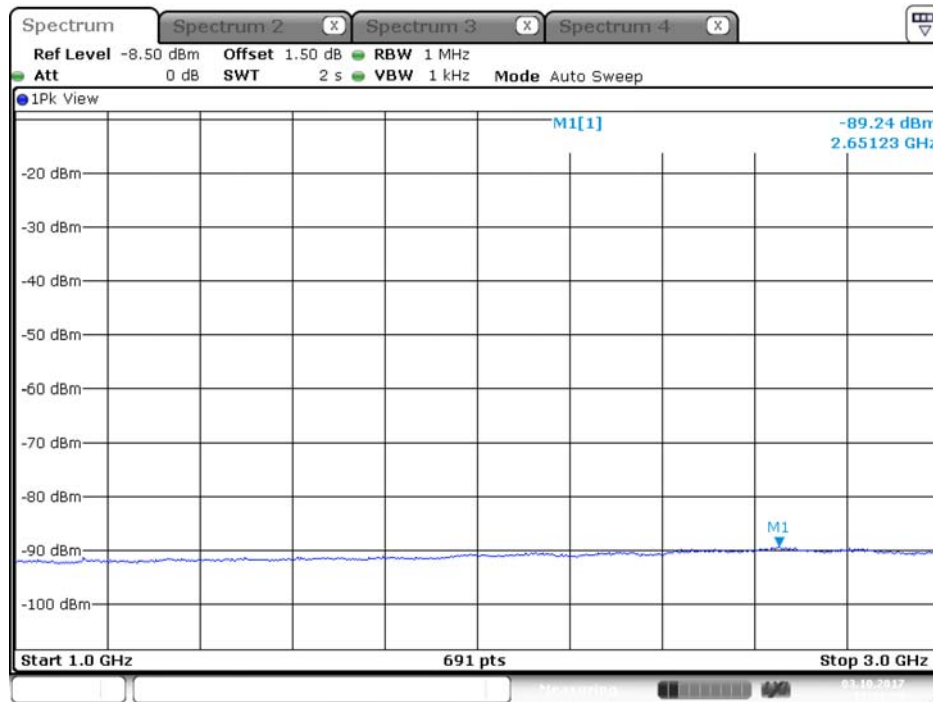

## Plot on Configuration QPSK, 20M / 5250 MHz / Peak / Port 1 / 1GHz~3GHz

Date: 17.OCT.2017 21:01:59

## Plot on Configuration QPSK, 20M / 5250 MHz / Peak / Port 2 / 1GHz~3GHz

Date: 17.OCT.2017 21:16:47

Plot on Configuration QPSK, 80M / 5290 MHz / Average / Port 1 / 1GHz~3GHz

Date: 3.OCT.2017 17:01:52

Plot on Configuration QPSK, 80M / 5290 MHz / Average / Port 2 / 1GHz~3GHz