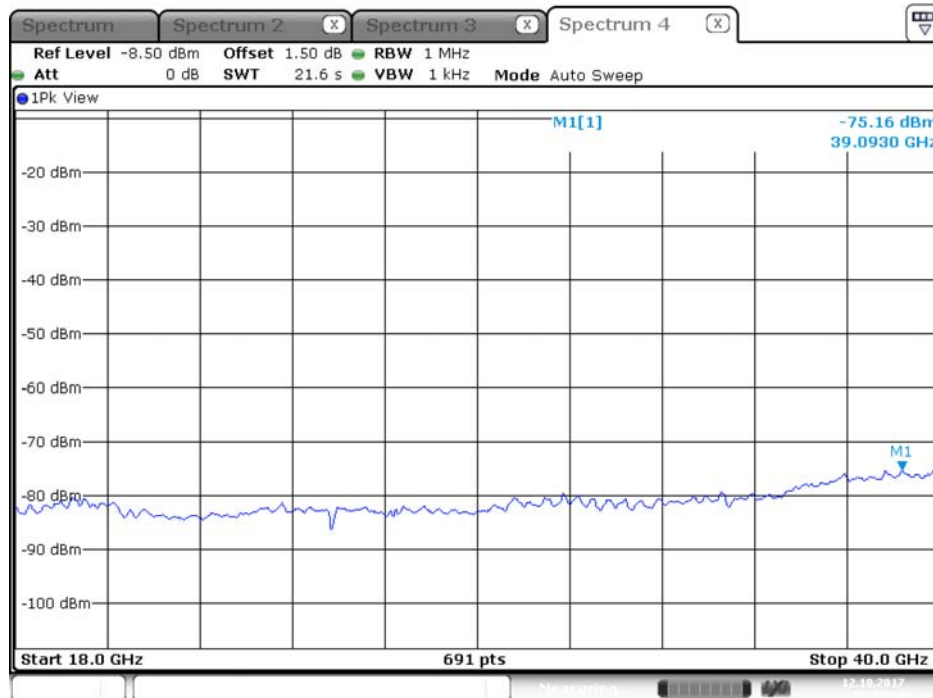

## Plot on Configuration QPSK, 20M / 5720 MHz / Peak / Port 1 / 18GHz~40GHz

Date: 13.OCT.2017 01:46:12

## Plot on Configuration QPSK, 20M / 5720 MHz / Peak / Port 2 / 18GHz~40GHz

Date: 13.OCT.2017 01:49:32

Plot on Configuration QPSK, 80M / 5510 MHz / Average / Port 1 / 18GHz~40GHz

Date: 12.OCT.2017 21:29:24

Plot on Configuration QPSK, 80M / 5510 MHz / Average / Port 2 / 18GHz~40GHz

Date: 12.OCT.2017 21:32:35

Plot on Configuration QPSK, 80M / 5510 MHz / Peak / Port 1 / 18GHz~40GHz

Plot on Configuration QPSK, 80M / 5510 MHz / Peak / Port 2 / 18GHz~40GHz