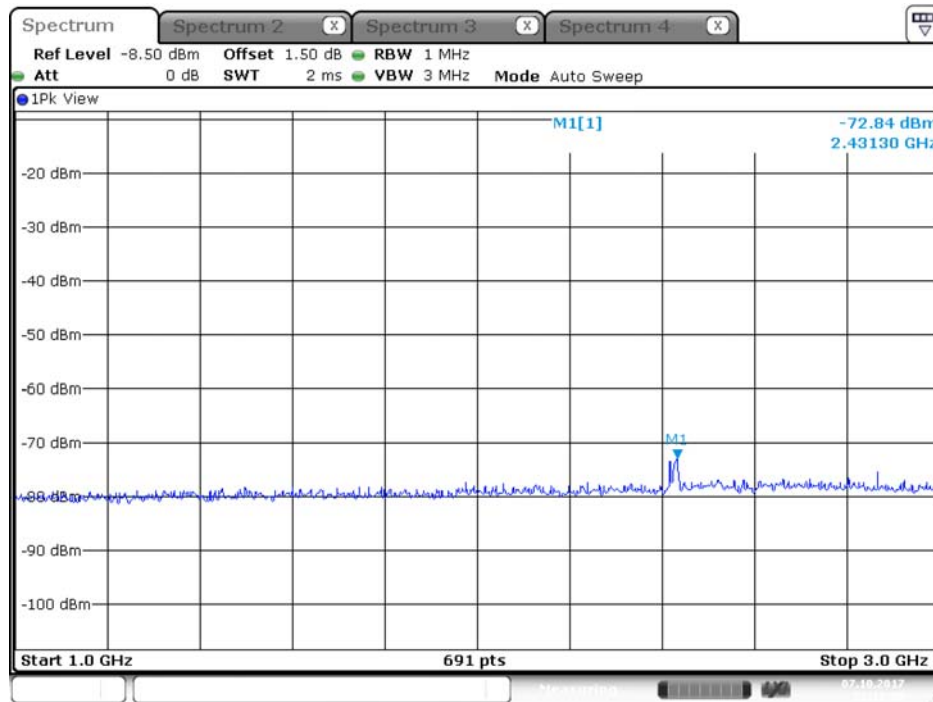

## Plot on Configuration QPSK, 20M / 5500 MHz / Peak / Port 1 / 1GHz~3GHz

Date: 7.OCT.2017 21:58:48

## Plot on Configuration QPSK, 20M / 5500 MHz / Peak / Port 2 / 1GHz~3GHz

Date: 7.OCT.2017 22:01:54

Plot on Configuration QPSK, 20M / 5580 MHz / Average / Port 1 / 1GHz~3GHz

Plot on Configuration QPSK, 20M / 5580 MHz / Average / Port 2 / 1GHz~3GHz

Plot on Configuration QPSK, 20M / 5580 MHz / Peak / Port 1 / 1GHz~3GHz

Date: 7.OCT.2017 22:12:08

Plot on Configuration QPSK, 20M / 5580 MHz / Peak / Port 2 / 1GHz~3GHz

Date: 7.OCT.2017 22:05:37

Plot on Configuration QPSK, 20M / 5650 MHz / Average / Port 1 / 1GHz~3GHz

Plot on Configuration QPSK, 20M / 5650 MHz / Average / Port 2 / 1GHz~3GHz