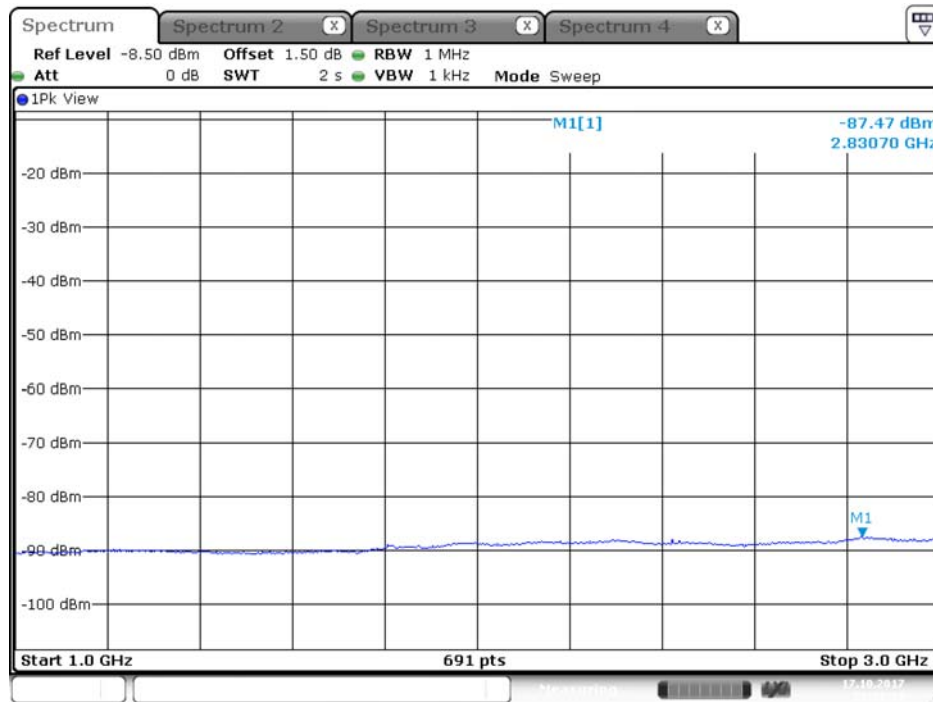

Date: 3.OCT.2017 16:59:21

Plot on Configuration QPSK, 20M / 5300 MHz / Peak / Port 1 / 1GHz~3GHz

Date: 3.OCT.2017 16:59:05

Plot on Configuration QPSK, 20M / 5300 MHz / Peak / Port 2 / 1GHz~3GHz

Date: 3.OCT.2017 17:00:06

Plot on Configuration QPSK, 20M / 5320 MHz / Average / Port 1 / 1GHz~3GHz

Date: 3.OCT.2017 17:00:41

Plot on Configuration QPSK, 20M / 5320 MHz / Average / Port 2 / 1GHz~3GHz

Date: 3.OCT.2017 17:01:16

Plot on Configuration QPSK, 20M / 5320 MHz / Peak / Port 1 / 1GHz~3GHz

Plot on Configuration QPSK, 20M / 5320 MHz / Peak / Port 2 / 1GHz~3GHz

Plot on Configuration QPSK, 20M / 5250 MHz / Average / Port 1 / 1GHz~3GHz

Date: 17.OCT.2017 21:01:11

Plot on Configuration QPSK, 20M / 5250 MHz / Average / Port 2 / 1GHz~3GHz