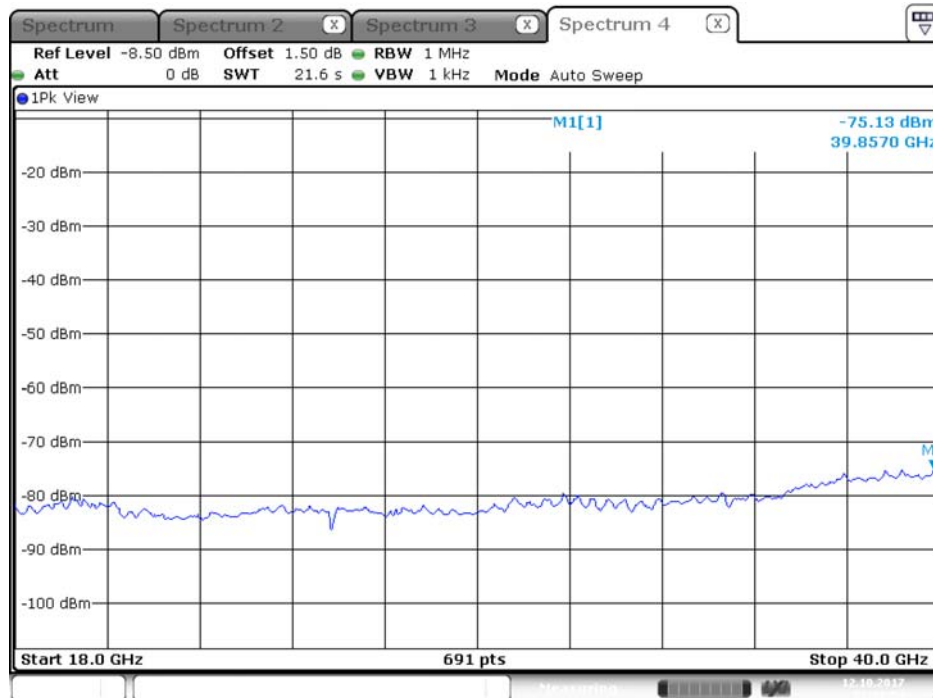

Plot on Configuration QPSK, 80M / 5610 MHz / Average / Port 1 / 18GHz~40GHz

Plot on Configuration QPSK, 80M / 5610 MHz / Average / Port 2 / 18GHz~40GHz

Plot on Configuration QPSK, 80M / 5610 MHz / Peak / Port 1 / 18GHz~40GHz

Plot on Configuration QPSK, 80M / 5610 MHz / Peak / Port 2 / 18GHz~40GHz

Plot on Configuration QPSK, 80M / 5650 MHz / Average / Port 1 / 18GHz~40GHz

Date: 12.OCT.2017 22:00:16

Plot on Configuration QPSK, 80M / 5650 MHz / Average / Port 2 / 18GHz~40GHz

Date: 12.OCT.2017 22:01:54

Plot on Configuration QPSK, 80M / 5650 MHz / Peak / Port 1 / 18GHz~40GHz

Date: 12.OCT.2017 21:59:21

Plot on Configuration QPSK, 80M / 5650 MHz / Peak / Port 2 / 18GHz~40GHz

Date: 12.OCT.2017 22:02:08