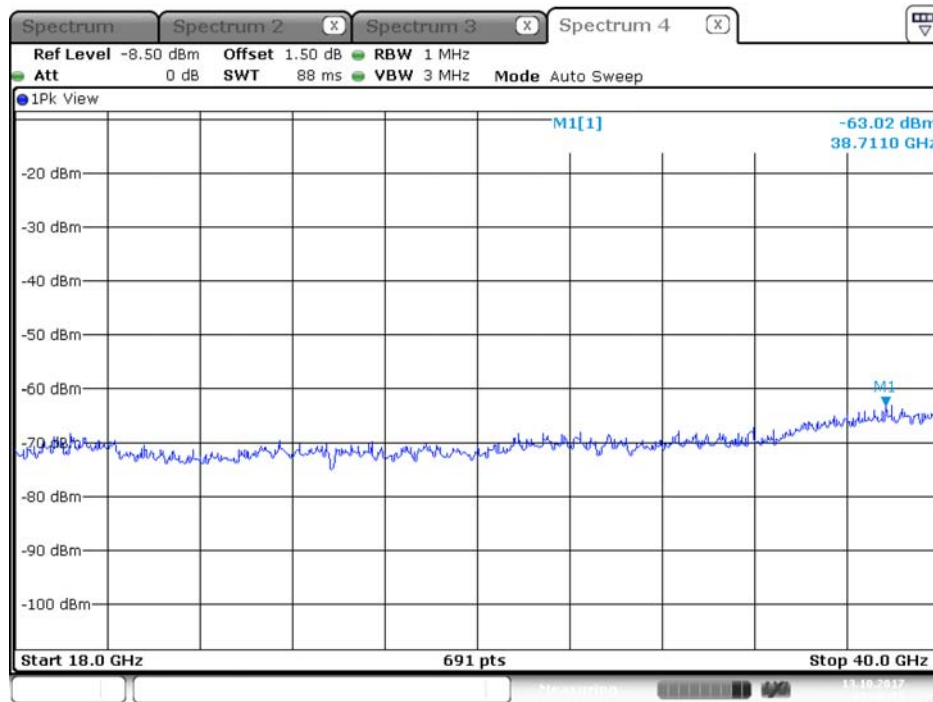

Date: 12.OCT.2017 22:01:54

Plot on Configuration QPSK, 80M / 5650 MHz / Peak / Port 1 / 18GHz~40GHz

Date: 12.OCT.2017 21:59:21

Plot on Configuration QPSK, 80M / 5650 MHz / Peak / Port 2 / 18GHz~40GHz

Date: 12.OCT.2017 22:02:08

Plot on Configuration QPSK, 80M / 5720 MHz / Average / Port 1 / 18GHz~40GHz

Plot on Configuration QPSK, 80M / 5720 MHz / Average / Port 2 / 18GHz~40GHz

Plot on Configuration QPSK, 80M / 5720 MHz / Peak / Port 1 / 18GHz~40GHz

Date: 13.OCT.2017 01:46:52

Plot on Configuration QPSK, 80M / 5720 MHz / Peak / Port 2 / 18GHz~40GHz

Date: 13.OCT.2017 01:48:48

For Antenna 2:

Plot on Configuration QPSK, 20M / 5260 MHz / Average / Port 1 / 1GHz~3GHz