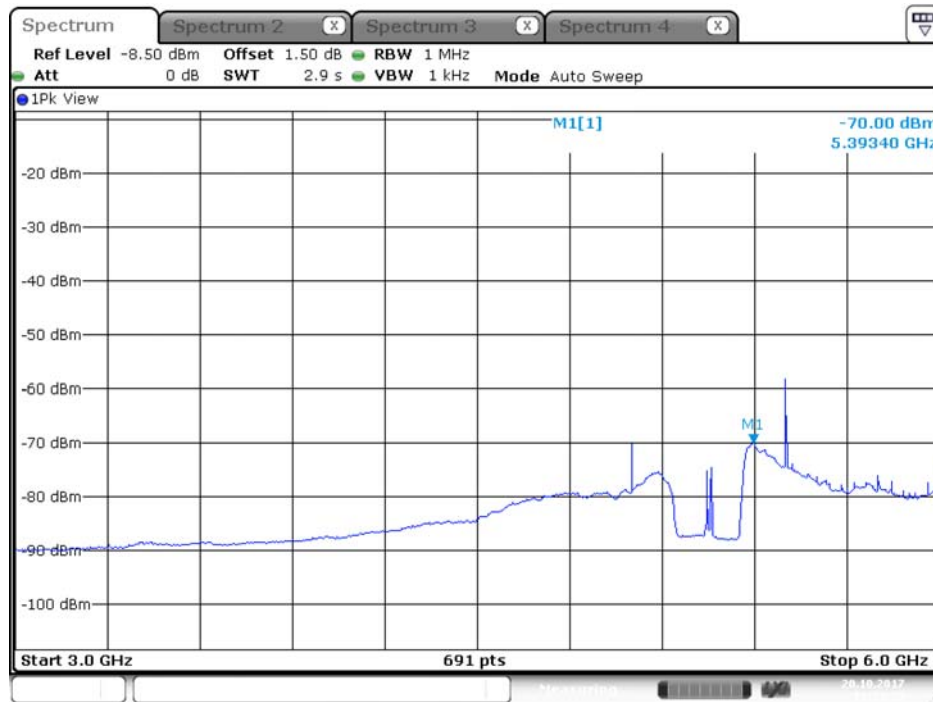

## Plot on Configuration QPSK, 20M / 5320 MHz / Peak / Port 1 / 3GHz~6GHz

Date: 20.OCT.2017 10:59:04

## Plot on Configuration QPSK, 20M / 5320 MHz / Peak / Port 2 / 3GHz~6GHz

Date: 20.OCT.2017 10:58:24

Plot on Configuration QPSK, 20M / 5250 MHz / Average / Port 1 / 3GHz~6GHz

Date: 20.OCT.2017 11:23:22

Plot on Configuration QPSK, 20M / 5250 MHz / Average / Port 2 / 3GHz~6GHz

Date: 20.OCT.2017 11:17:56

Plot on Configuration QPSK, 20M / 5250 MHz / Peak / Port 1 / 3GHz~6GHz

Date: 20.OCT.2017 11:24:06

Plot on Configuration QPSK, 20M / 5250 MHz / Peak / Port 2 / 3GHz~6GHz

Date: 20.OCT.2017 11:18:44