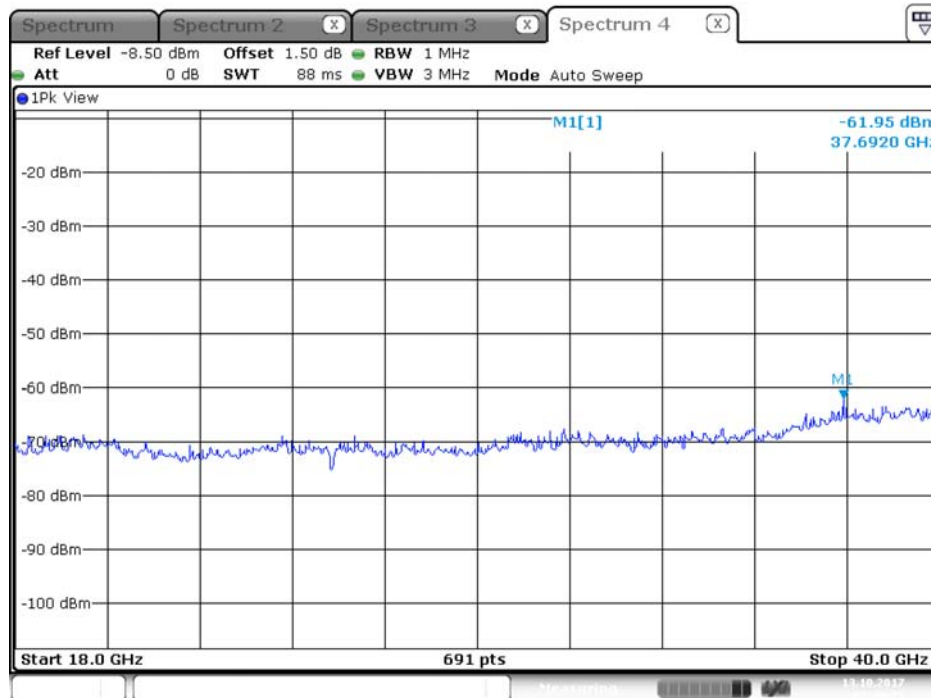

## Plot on Configuration QPSK, 20M / 5720 MHz / Peak / Port 1 / 18GHz~40GHz

Date: 13.OCT.2017 01:46:12

## Plot on Configuration QPSK, 20M / 5720 MHz / Peak / Port 2 / 18GHz~40GHz

Date: 13.OCT.2017 01:49:32

Plot on Configuration QPSK, 80M / 5510 MHz / Average / Port 1 / 18GHz~40GHz

Date: 12.OCT.2017 21:29:24