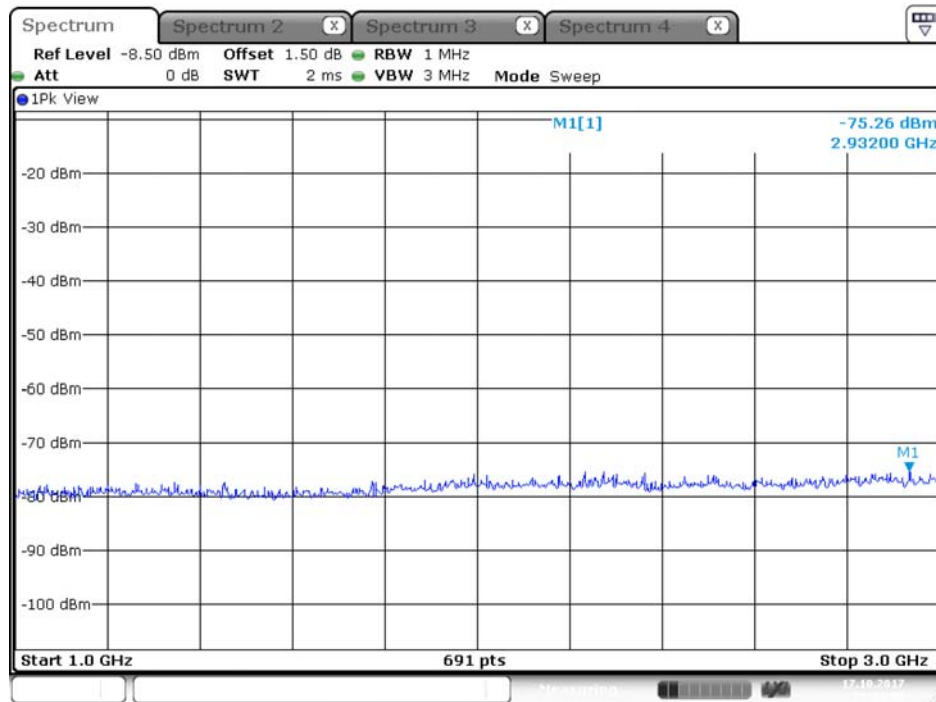

## Plot on Configuration QPSK, 80M / 5300 MHz / Peak / Port 1 / 1GHz~3GHz

Date: 3.OCT.2017 17:03:18

## Plot on Configuration QPSK, 80M / 5300 MHz / Peak / Port 2 / 1GHz~3GHz

Date: 3.OCT.2017 17:03:48

Plot on Configuration QPSK, 80M / 5250 MHz / Average / Port 1 / 1GHz~3GHz

Plot on Configuration QPSK, 80M / 5250 MHz / Average / Port 2 / 1GHz~3GHz

## Plot on Configuration QPSK, 80M / 5250 MHz / Peak / Port 1 / 1GHz~3GHz

Date: 17.OCT.2017 21:33:09

## Plot on Configuration QPSK, 80M / 5250 MHz / Peak / Port 2 / 1GHz~3GHz

Date: 17.OCT.2017 21:50:28

Plot on Configuration QPSK, 20M / 5500 MHz / Average / Port 1 / 1GHz~3GHz

Date: 7.OCT.2017 21:52:22

Plot on Configuration QPSK, 20M / 5500 MHz / Average / Port 2 / 1GHz~3GHz