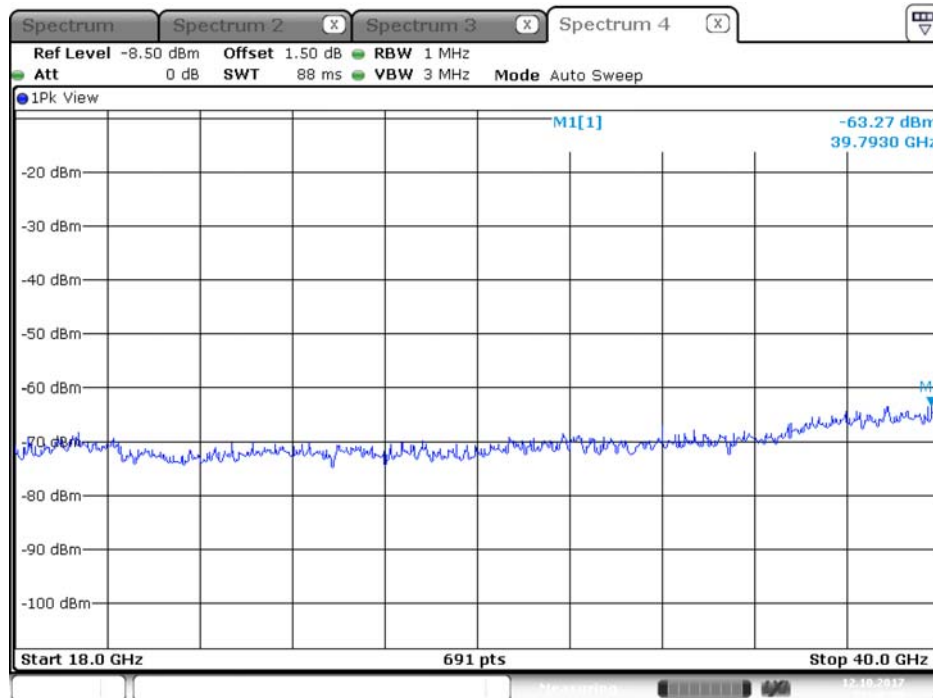

Plot on Configuration QPSK, 80M / 5510 MHz / Average / Port 2 / 18GHz~40GHz

Date: 12.OCT.2017 21:32:35

Plot on Configuration QPSK, 80M / 5510 MHz / Peak / Port 1 / 18GHz~40GHz

Plot on Configuration QPSK, 80M / 5510 MHz / Peak / Port 2 / 18GHz~40GHz

Plot on Configuration QPSK, 80M / 5610 MHz / Average / Port 1 / 18GHz~40GHz

Plot on Configuration QPSK, 80M / 5610 MHz / Average / Port 2 / 18GHz~40GHz

Plot on Configuration QPSK, 80M / 5610 MHz / Peak / Port 1 / 18GHz~40GHz

Plot on Configuration QPSK, 80M / 5610 MHz / Peak / Port 2 / 18GHz~40GHz

Plot on Configuration QPSK, 80M / 5650 MHz / Average / Port 1 / 18GHz~40GHz

Date: 12.OCT.2017 22:00:16

Plot on Configuration QPSK, 80M / 5650 MHz / Average / Port 2 / 18GHz~40GHz