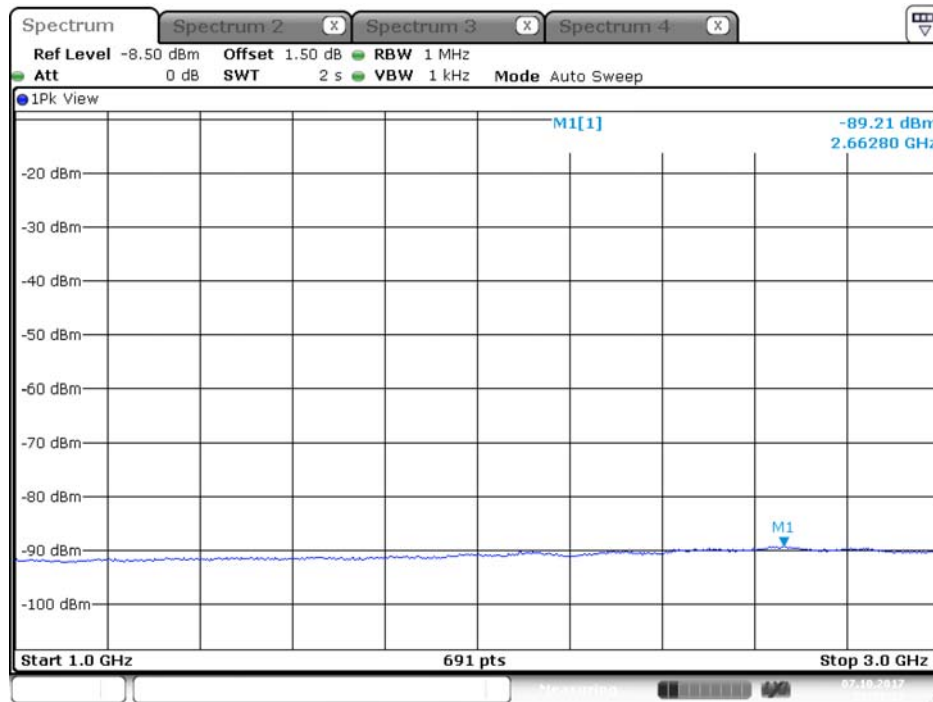

## Plot on Configuration QPSK, 80M / 5300 MHz / Peak / Port 1 / 1GHz~3GHz

Date: 3.OCT.2017 17:03:18

## Plot on Configuration QPSK, 80M / 5300 MHz / Peak / Port 2 / 1GHz~3GHz

Date: 3.OCT.2017 17:03:48

Plot on Configuration QPSK, 80M / 5250 MHz / Average / Port 1 / 1GHz~3GHz

Plot on Configuration QPSK, 80M / 5250 MHz / Average / Port 2 / 1GHz~3GHz

## Plot on Configuration QPSK, 80M / 5250 MHz / Peak / Port 1 / 1GHz~3GHz

Date: 17.OCT.2017 21:33:09

## Plot on Configuration QPSK, 80M / 5250 MHz / Peak / Port 2 / 1GHz~3GHz

Date: 17.OCT.2017 21:50:28

Plot on Configuration QPSK, 20M / 5500 MHz / Average / Port 1 / 1GHz~3GHz

Date: 7.OCT.2017 21:52:22

Plot on Configuration QPSK, 20M / 5500 MHz / Average / Port 2 / 1GHz~3GHz