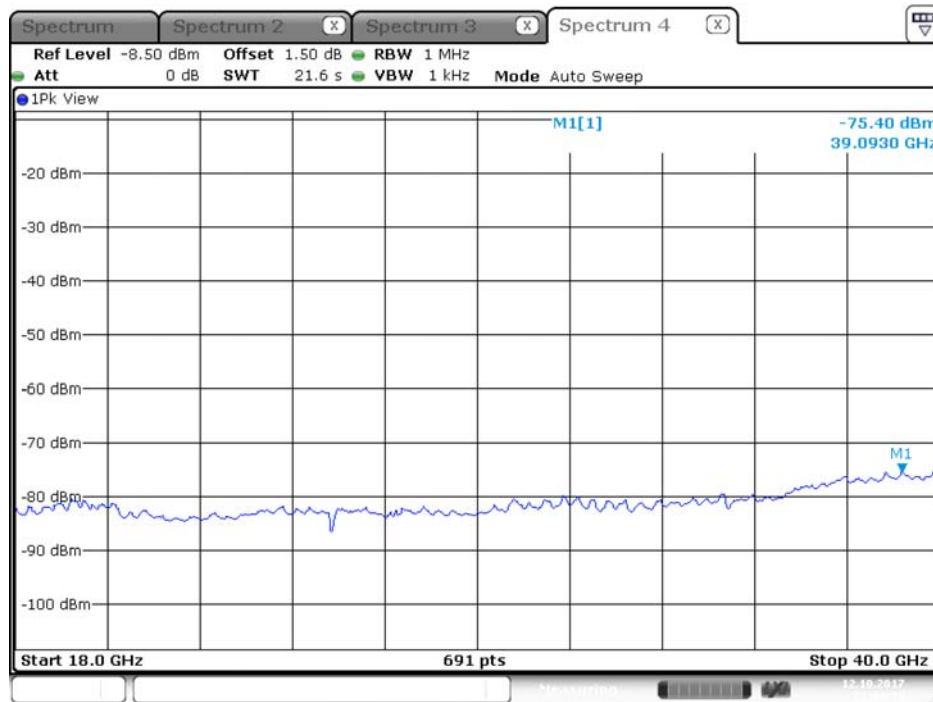

Plot on Configuration QPSK, 80M / 5610 MHz / Average / Port 1 / 18GHz~40GHz

Plot on Configuration QPSK, 80M / 5610 MHz / Average / Port 2 / 18GHz~40GHz

Plot on Configuration QPSK, 80M / 5610 MHz / Peak / Port 1 / 18GHz~40GHz

Plot on Configuration QPSK, 80M / 5610 MHz / Peak / Port 2 / 18GHz~40GHz

Plot on Configuration QPSK, 80M / 5650 MHz / Average / Port 1 / 18GHz~40GHz

Date: 12.OCT.2017 22:00:16

Plot on Configuration QPSK, 80M / 5650 MHz / Average / Port 2 / 18GHz~40GHz