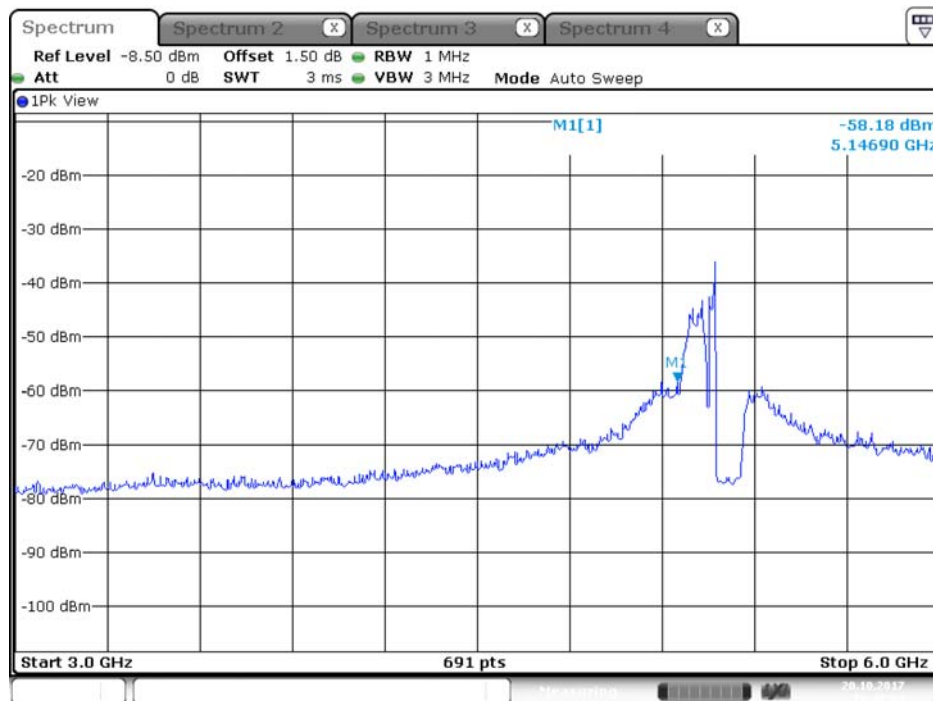

Date: 13.OCT.2017 11:43:23

Plot on Configuration QPSK, 80M / 5720 MHz / Peak / Port 1 / 1GHz~3GHz

Date: 13.OCT.2017 11:58:44

Plot on Configuration QPSK, 80M / 5720 MHz / Peak / Port 2 / 1GHz~3GHz

Date: 13.OCT.2017 11:43:33

Plot on Configuration QPSK, 20M / 5260 MHz / Average / Port 1 / 3GHz~6GHz

Plot on Configuration QPSK, 20M / 5260 MHz / Average / Port 2 / 3GHz~6GHz

Plot on Configuration QPSK, 20M / 5260 MHz / Peak / Port 1 / 3GHz~6GHz

Plot on Configuration QPSK, 20M / 5260 MHz / Peak / Port 2 / 3GHz~6GHz

Plot on Configuration QPSK, 20M / 5300 MHz / Average / Port 1 / 3GHz~6GHz

Date: 20.OCT.2017 10:54:19

Plot on Configuration QPSK, 20M / 5300 MHz / Average / Port 2 / 3GHz~6GHz