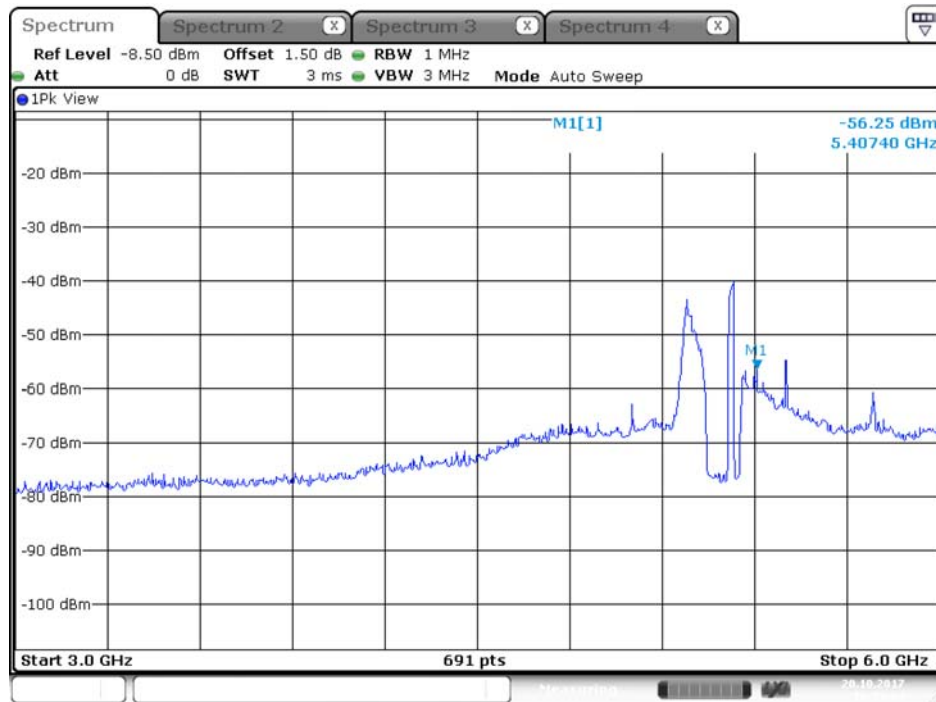

Plot on Configuration QPSK, 20M / 5260 MHz / Peak / Port 2 / 3GHz~6GHz

Plot on Configuration QPSK, 20M / 5300 MHz / Average / Port 1 / 3GHz~6GHz

Date: 20.OCT.2017 10:54:19

Plot on Configuration QPSK, 20M / 5300 MHz / Average / Port 2 / 3GHz~6GHz

## Plot on Configuration QPSK, 20M / 5320 MHz / Peak / Port 1 / 3GHz~6GHz

Date: 20.OCT.2017 10:59:04