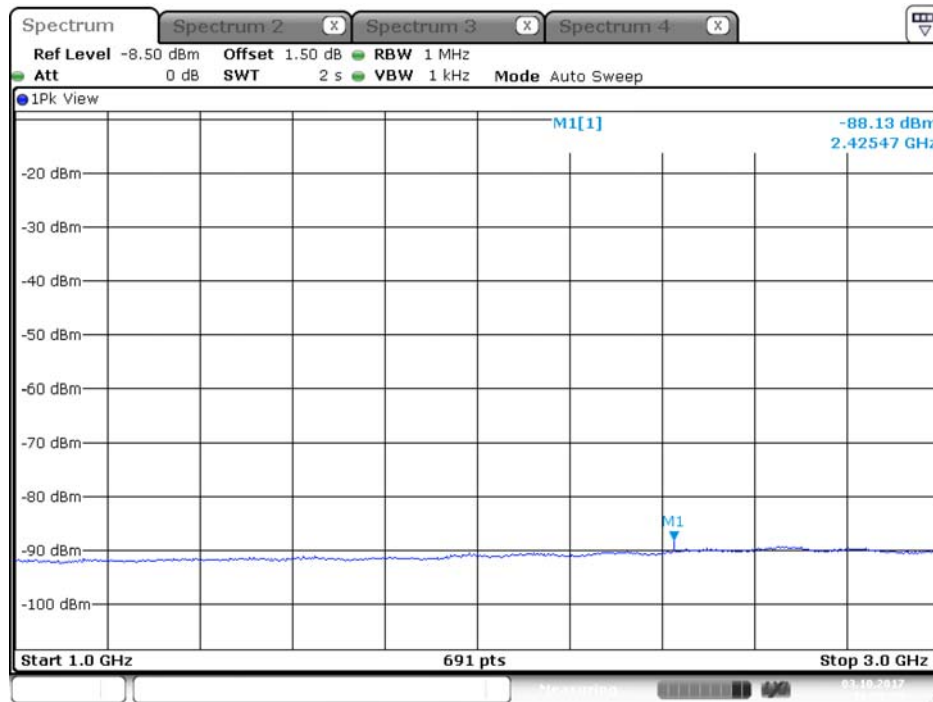

Plot on Configuration QPSK, 20M / 5260 MHz / Average / Port 2 / 1GHz~3GHz

## Plot on Configuration QPSK, 20M / 5260 MHz / Peak / Port 1 / 1GHz~3GHz

Date: 3.OCT.2017 16:57:47

## Plot on Configuration QPSK, 20M / 5260 MHz / Peak / Port 2 / 1GHz~3GHz

Date: 3.OCT.2017 16:58:30

Plot on Configuration QPSK, 20M / 5300 MHz / Average / Port 1 / 1GHz~3GHz

Date: 3.OCT.2017 16:58:53

Plot on Configuration QPSK, 20M / 5300 MHz / Average / Port 2 / 1GHz~3GHz