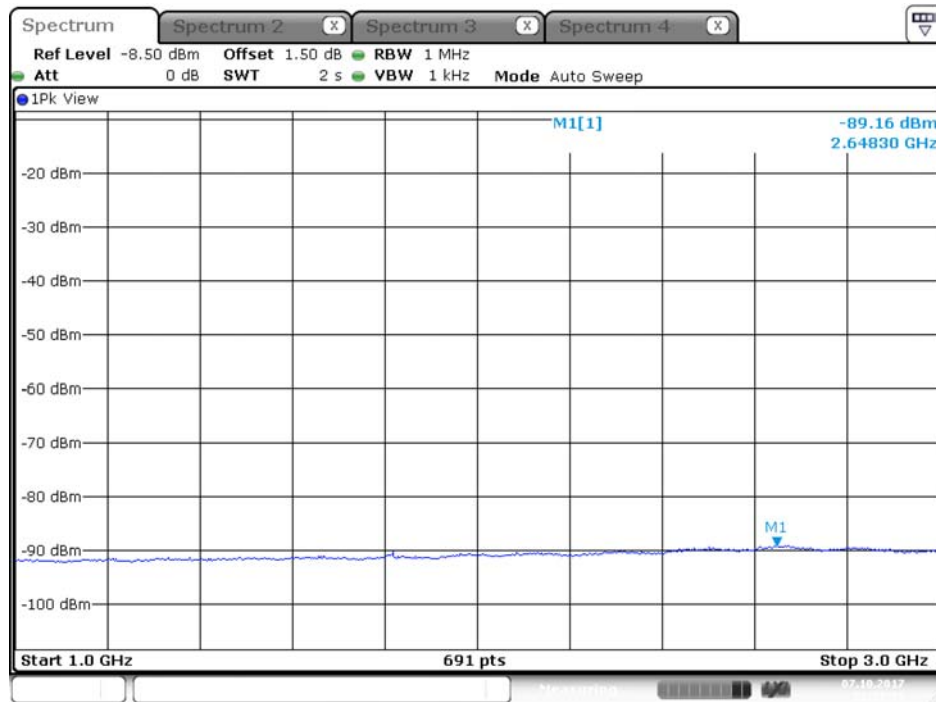

Plot on Configuration QPSK, 80M / 5510 MHz / Average / Port 1 / 1GHz~3GHz

Date: 7.OCT.2017 22:22:08

Plot on Configuration QPSK, 80M / 5510 MHz / Average / Port 2 / 1GHz~3GHz

Date: 7.OCT.2017 22:24:15

## Plot on Configuration QPSK, 80M / 5510 MHz / Peak / Port 1 / 1GHz~3GHz

Date: 7.OCT.2017 22:22:57

## Plot on Configuration QPSK, 80M / 5510 MHz / Peak / Port 2 / 1GHz~3GHz

Date: 7.OCT.2017 22:25:12

## Plot on Configuration QPSK, 80M / 5610 MHz / Average / Port 1 / 1GHz~3GHz

Date: 7.OCT.2017 22:27:31