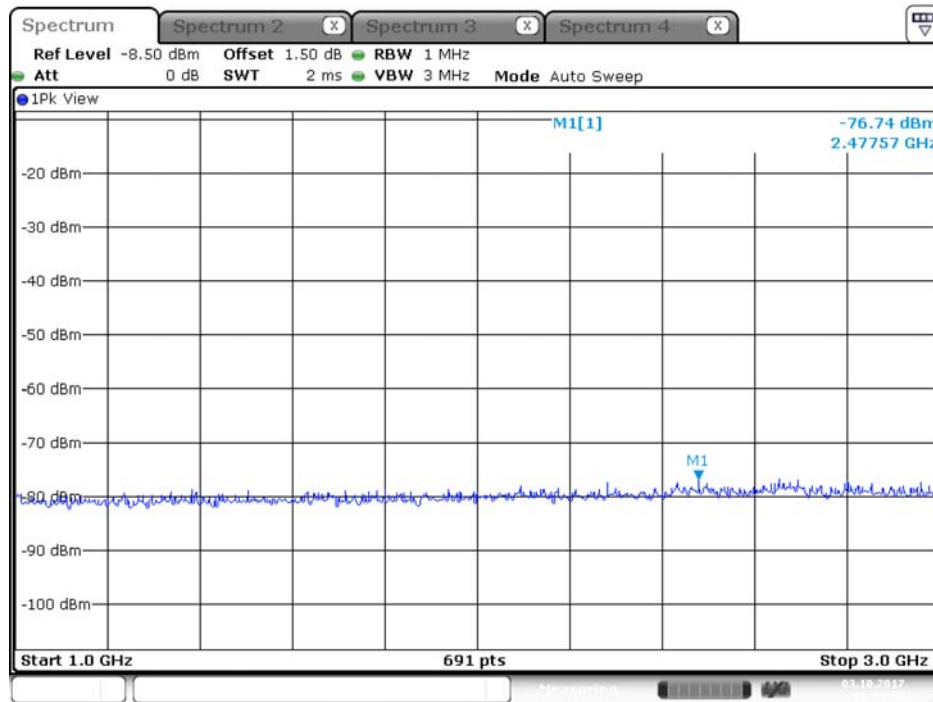

## Plot on Configuration QPSK, 20M / 5260 MHz / Peak / Port 1 / 1GHz~3GHz

Date: 3.OCT.2017 16:57:47

## Plot on Configuration QPSK, 20M / 5260 MHz / Peak / Port 2 / 1GHz~3GHz

Date: 3.OCT.2017 16:58:30

Plot on Configuration QPSK, 20M / 5300 MHz / Average / Port 1 / 1GHz~3GHz

Date: 3.OCT.2017 16:58:53

Plot on Configuration QPSK, 20M / 5300 MHz / Average / Port 2 / 1GHz~3GHz

Date: 3.OCT.2017 16:59:21

Plot on Configuration QPSK, 20M / 5300 MHz / Peak / Port 1 / 1GHz~3GHz

Date: 3.OCT.2017 16:59:05

Plot on Configuration QPSK, 20M / 5300 MHz / Peak / Port 2 / 1GHz~3GHz

Date: 3.OCT.2017 17:00:06