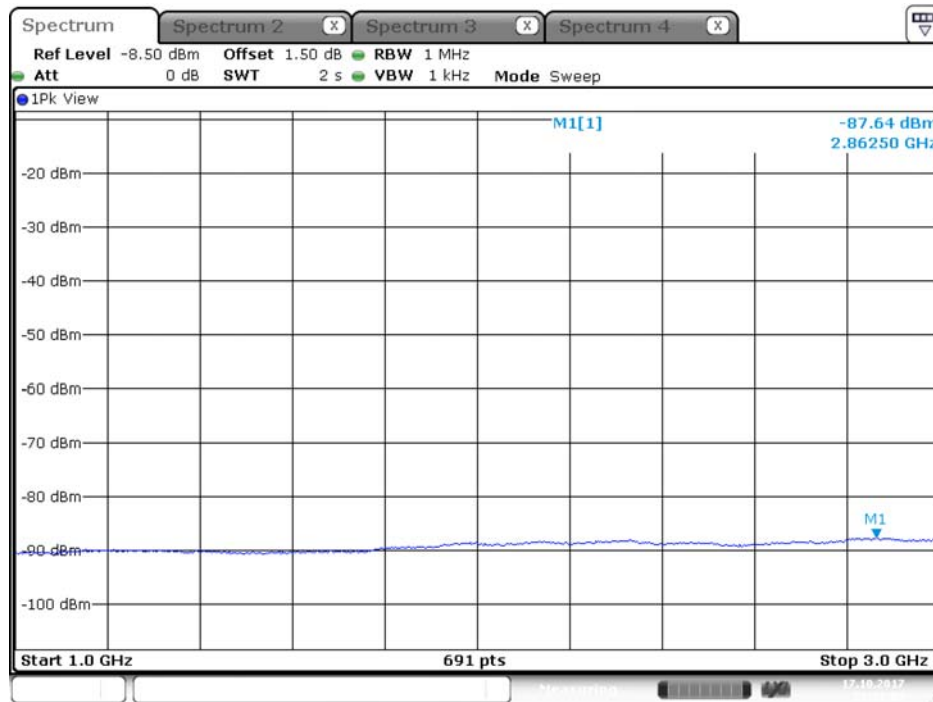

## Plot on Configuration QPSK, 80M / 5300 MHz / Peak / Port 1 / 1GHz~3GHz

Date: 3.OCT.2017 17:03:18

## Plot on Configuration QPSK, 80M / 5300 MHz / Peak / Port 2 / 1GHz~3GHz

Date: 3.OCT.2017 17:03:48

Plot on Configuration QPSK, 80M / 5250 MHz / Average / Port 1 / 1GHz~3GHz

Plot on Configuration QPSK, 80M / 5250 MHz / Average / Port 2 / 1GHz~3GHz

## Plot on Configuration QPSK, 80M / 5250 MHz / Peak / Port 1 / 1GHz~3GHz

Date: 17.OCT.2017 21:33:09