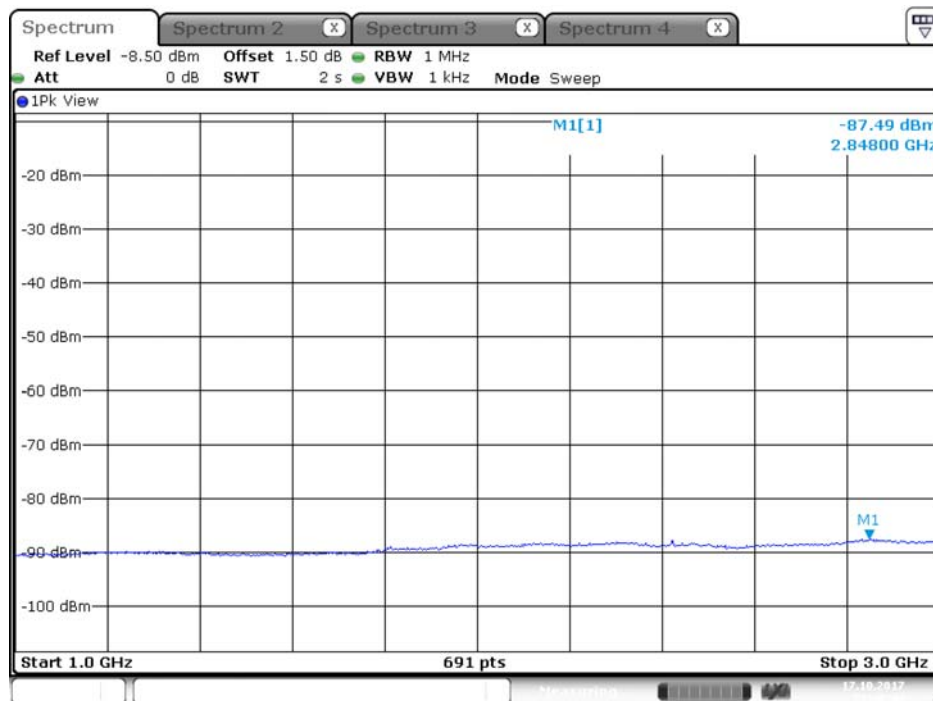

## Plot on Configuration QPSK, 80M / 5300 MHz / Peak / Port 1 / 1GHz~3GHz

Date: 3.OCT.2017 17:03:18

## Plot on Configuration QPSK, 80M / 5300 MHz / Peak / Port 2 / 1GHz~3GHz

Date: 3.OCT.2017 17:03:48

Plot on Configuration QPSK, 80M / 5250 MHz / Average / Port 1 / 1GHz~3GHz

Plot on Configuration QPSK, 80M / 5250 MHz / Average / Port 2 / 1GHz~3GHz

## Plot on Configuration QPSK, 80M / 5250 MHz / Peak / Port 1 / 1GHz~3GHz

Date: 17.OCT.2017 21:33:09

## Plot on Configuration QPSK, 80M / 5250 MHz / Peak / Port 2 / 1GHz~3GHz

Date: 17.OCT.2017 21:50:28

Plot on Configuration QPSK, 20M / 5500 MHz / Average / Port 1 / 1GHz~3GHz

Date: 7.OCT.2017 21:52:22

Plot on Configuration QPSK, 20M / 5500 MHz / Average / Port 2 / 1GHz~3GHz