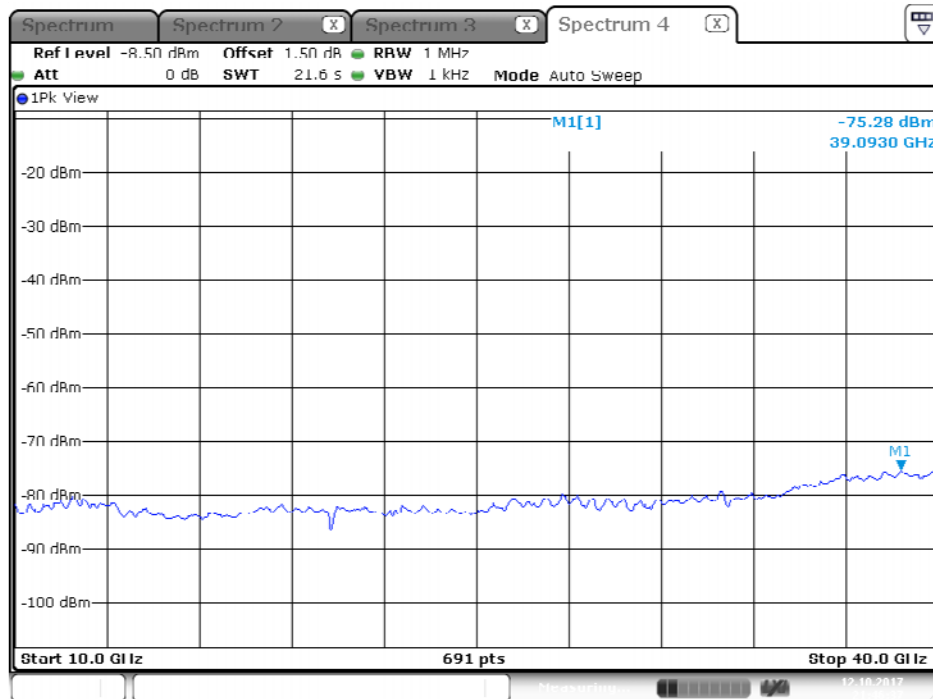

## Plot on Configuration QPSK, 20M / 5720 MHz / Peak / Port 2 / 18GHz~40GHz

Date: 13.OCT.2017 01:49:32

Plot on Configuration QPSK, 80M / 5510 MHz / Average / Port 1 / 18GHz~40GHz

Date: 12.OCT.2017 21:29:24

Plot on Configuration QPSK, 80M / 5510 MHz / Average / Port 2 / 18GHz~40GHz

Date: 12.OCT.2017 21:32:35

Plot on Configuration QPSK, 80M / 5510 MHz / Peak / Port 1 / 18GHz~40GHz

Plot on Configuration QPSK, 80M / 5510 MHz / Peak / Port 2 / 18GHz~40GHz

Plot on Configuration QPSK, 80M / 5610 MHz / Average / Port 1 / 18GHz~40GHz

Plot on Configuration QPSK, 80M / 5610 MHz / Average / Port 2 / 18GHz~40GHz

Plot on Configuration QPSK, 80M / 5610 MHz / Peak / Port 1 / 18GHz~40GHz