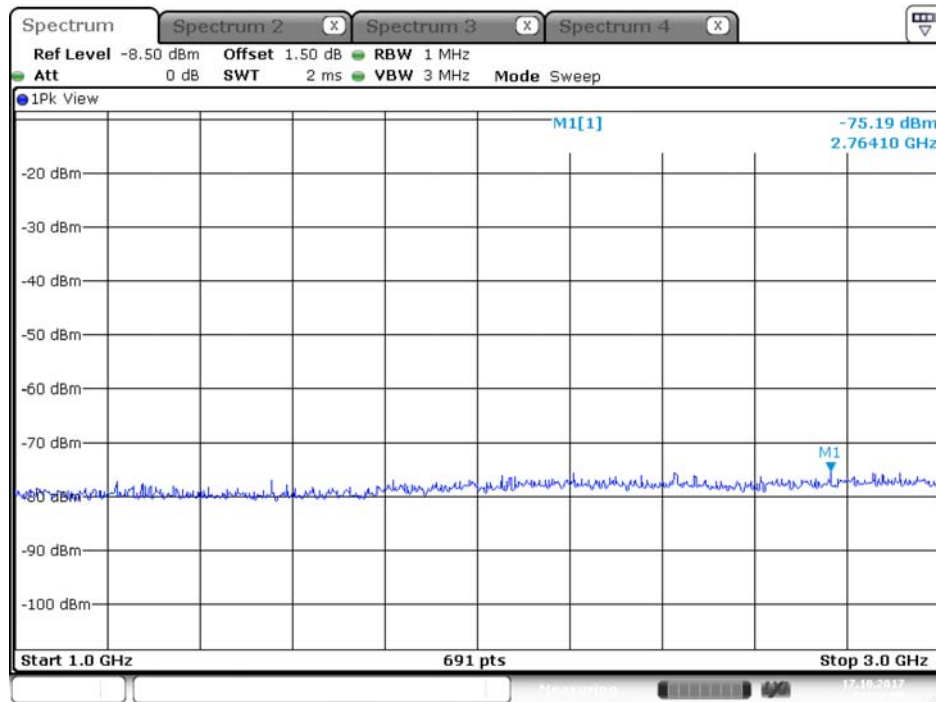

Plot on Configuration QPSK, 20M / 5320 MHz / Average / Port 1 / 1GHz~3GHz

Date: 3.OCT.2017 17:00:41

Plot on Configuration QPSK, 20M / 5320 MHz / Average / Port 2 / 1GHz~3GHz

Date: 3.OCT.2017 17:01:16

Plot on Configuration QPSK, 20M / 5320 MHz / Peak / Port 1 / 1GHz~3GHz

Plot on Configuration QPSK, 20M / 5320 MHz / Peak / Port 2 / 1GHz~3GHz

Plot on Configuration QPSK, 20M / 5250 MHz / Average / Port 1 / 1GHz~3GHz

Date: 17.OCT.2017 21:01:11

Plot on Configuration QPSK, 20M / 5250 MHz / Average / Port 2 / 1GHz~3GHz

## Plot on Configuration QPSK, 20M / 5250 MHz / Peak / Port 1 / 1GHz~3GHz

Date: 17.OCT.2017 21:01:59