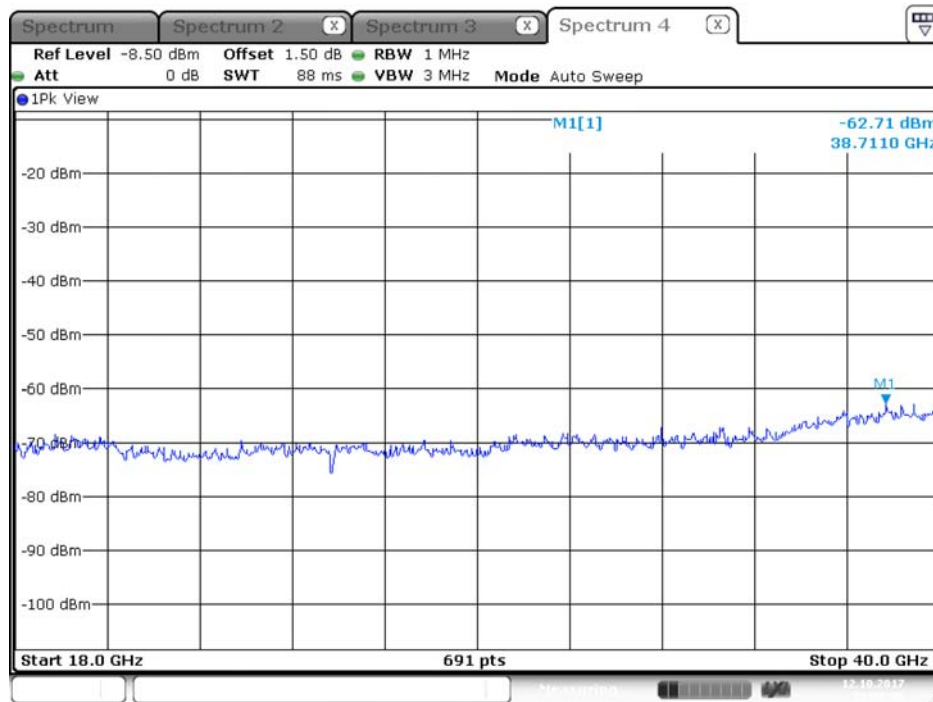

## Plot on Configuration QPSK, 20M / 5720 MHz / Peak / Port 1 / 18GHz~40GHz

Date: 13.OCT.2017 01:46:12

## Plot on Configuration QPSK, 20M / 5720 MHz / Peak / Port 2 / 18GHz~40GHz

Date: 13.OCT.2017 01:49:32

Plot on Configuration QPSK, 80M / 5510 MHz / Average / Port 1 / 18GHz~40GHz

Date: 12.OCT.2017 21:29:24

Plot on Configuration QPSK, 80M / 5510 MHz / Average / Port 2 / 18GHz~40GHz

Date: 12.OCT.2017 21:32:35

Plot on Configuration QPSK, 80M / 5510 MHz / Peak / Port 1 / 18GHz~40GHz

Plot on Configuration QPSK, 80M / 5510 MHz / Peak / Port 2 / 18GHz~40GHz