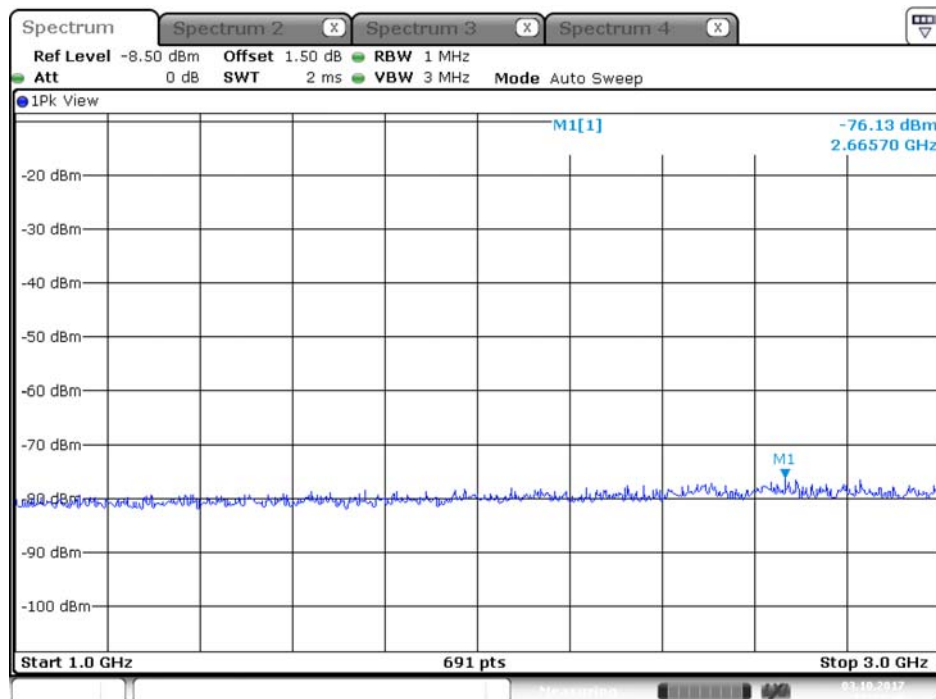

Plot on Configuration QPSK, 80M / 5300 MHz / Peak / Port 2 / 1GHz~3GHz

Date: 3.OCT.2017 17:03:48