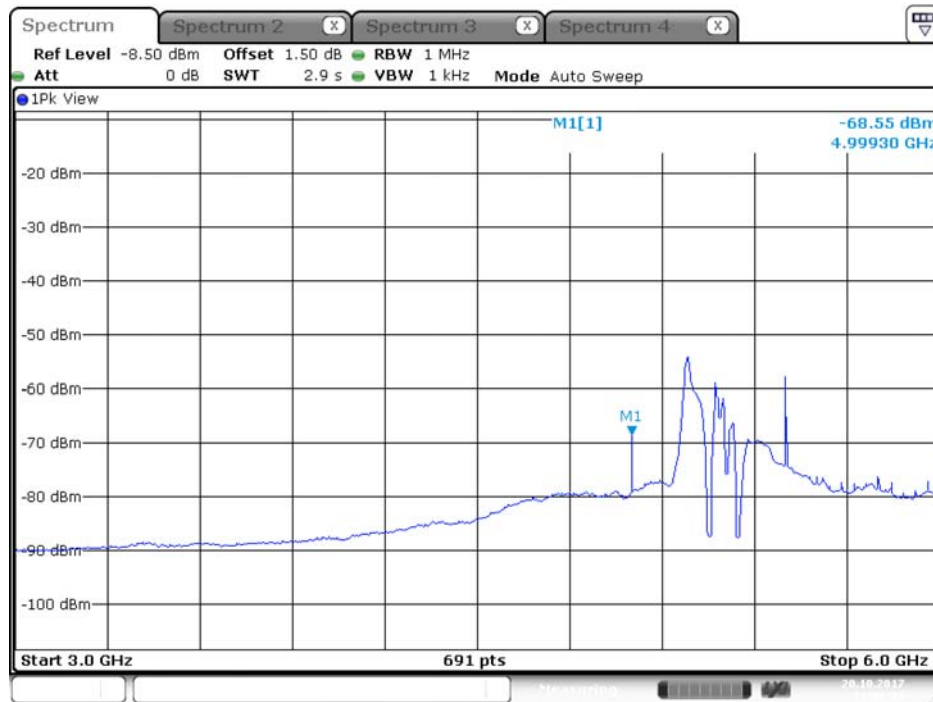

Date: 20.OCT.2017 11:17:56

Plot on Configuration QPSK, 20M / 5250 MHz / Peak / Port 1 / 3GHz~6GHz

Date: 20.OCT.2017 11:24:06

Plot on Configuration QPSK, 20M / 5250 MHz / Peak / Port 2 / 3GHz~6GHz

Date: 20.OCT.2017 11:18:44

## Plot on Configuration QPSK, 80M / 5290 MHz / Average / Port 1 / 3GHz~6GHz

Date: 20.OCT.2017 11:02:02

## Plot on Configuration QPSK, 80M / 5290 MHz / Average / Port 2 / 3GHz~6GHz

Date: 20.OCT.2017 11:04:11

Plot on Configuration QPSK, 80M / 5290 MHz / Peak / Port 1 / 3GHz~6GHz

Date: 20.OCT.2017 11:03:05

Plot on Configuration QPSK, 80M / 5290 MHz / Peak / Port 2 / 3GHz~6GHz

Date: 20.OCT.2017 11:04:46

Plot on Configuration QPSK, 80M / 5300 MHz / Average / Port 1 / 3GHz~6GHz

Plot on Configuration QPSK, 80M / 5300 MHz / Average / Port 2 / 3GHz~6GHz