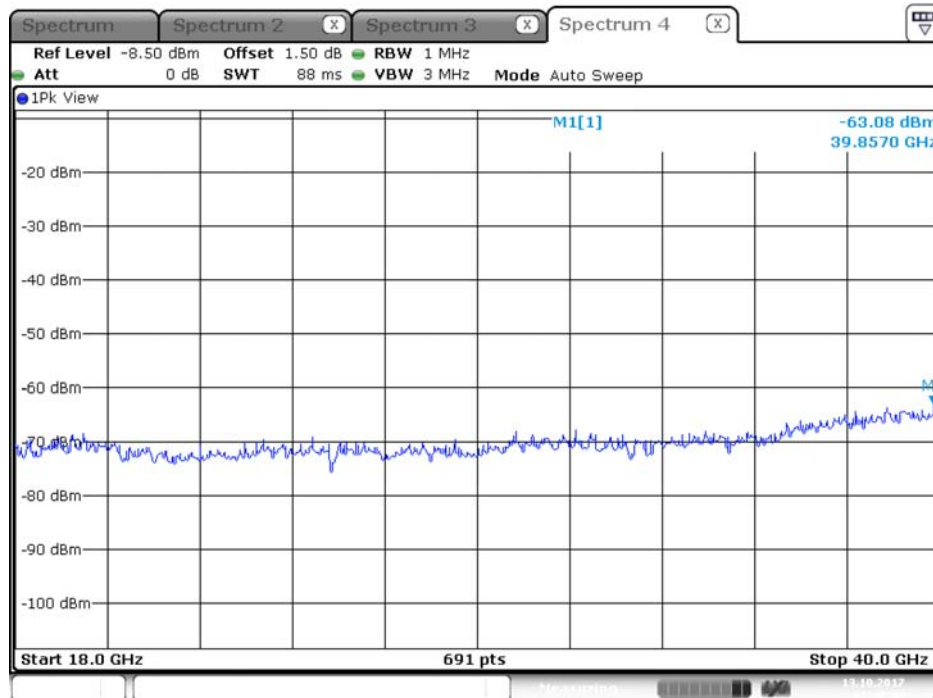

Date: 12.OCT.2017 22:01:54

Plot on Configuration QPSK, 80M / 5650 MHz / Peak / Port 1 / 18GHz~40GHz

Date: 12.OCT.2017 21:59:21

Plot on Configuration QPSK, 80M / 5650 MHz / Peak / Port 2 / 18GHz~40GHz

Date: 12.OCT.2017 22:02:08

Plot on Configuration QPSK, 80M / 5720 MHz / Average / Port 1 / 18GHz~40GHz

Plot on Configuration QPSK, 80M / 5720 MHz / Average / Port 2 / 18GHz~40GHz

Plot on Configuration QPSK, 80M / 5720 MHz / Peak / Port 1 / 18GHz~40GHz

Date: 13.OCT.2017 01:46:52

Plot on Configuration QPSK, 80M / 5720 MHz / Peak / Port 2 / 18GHz~40GHz

Date: 13.OCT.2017 01:48:48

For Antenna 2:

Plot on Configuration QPSK, 20M / 5260 MHz / Average / Port 1 / 1GHz~3GHz