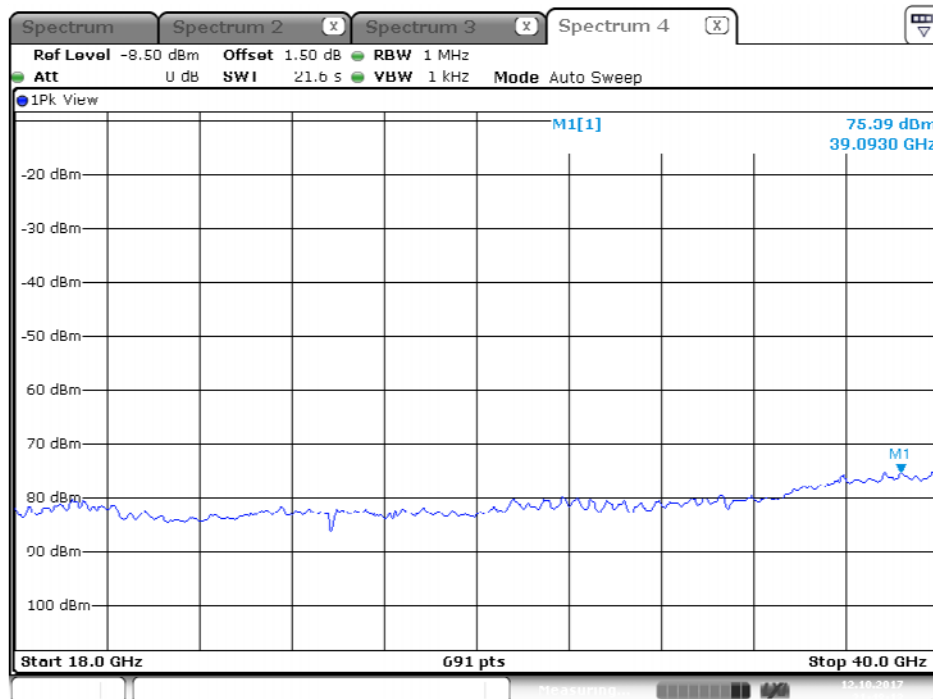

## Plot on Configuration QPSK, 20M / 5720 MHz / Peak / Port 2 / 18GHz~40GHz

Date: 13.OCT.2017 01:49:32

Plot on Configuration QPSK, 80M / 5510 MHz / Average / Port 1 / 18GHz~40GHz

Date: 12.OCT.2017 21:29:24

Plot on Configuration QPSK, 80M / 5510 MHz / Average / Port 2 / 18GHz~40GHz

Date: 12.OCT.2017 21:32:35

Plot on Configuration QPSK, 80M / 5510 MHz / Peak / Port 1 / 18GHz~40GHz

Plot on Configuration QPSK, 80M / 5510 MHz / Peak / Port 2 / 18GHz~40GHz

Plot on Configuration QPSK, 80M / 5610 MHz / Average / Port 1 / 18GHz~40GHz

Plot on Configuration QPSK, 80M / 5610 MHz / Average / Port 2 / 18GHz~40GHz

Plot on Configuration QPSK, 80M / 5610 MHz / Peak / Port 1 / 18GHz~40GHz