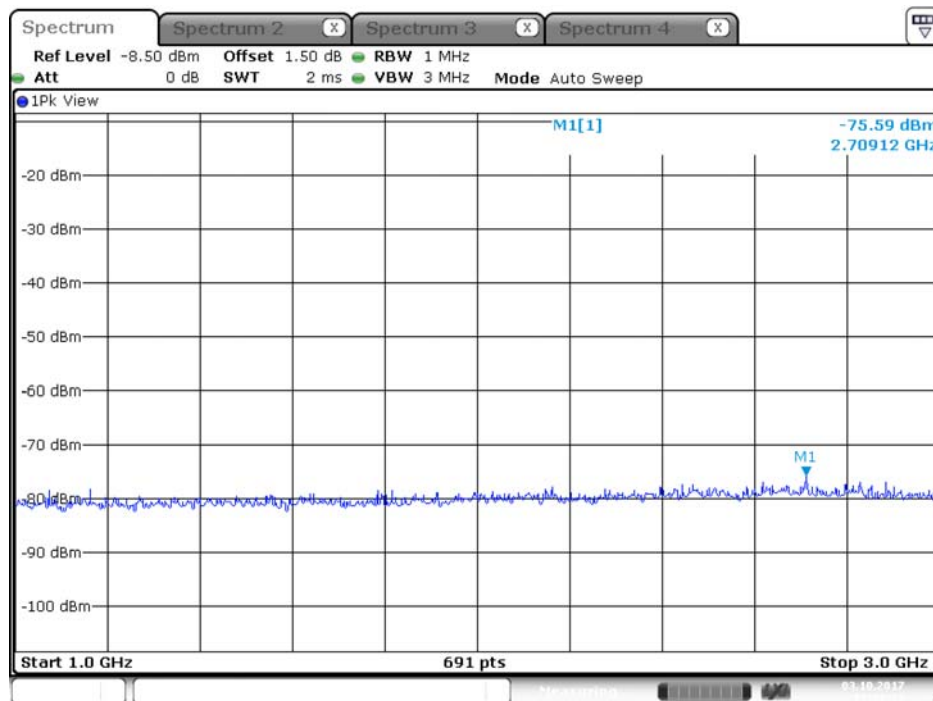

Plot on Configuration QPSK, 20M / 5320 MHz / Average / Port 1 / 1GHz~3GHz

Date: 3.OCT.2017 17:00:41

Plot on Configuration QPSK, 20M / 5320 MHz / Average / Port 2 / 1GHz~3GHz

Date: 3.OCT.2017 17:01:16

Plot on Configuration QPSK, 20M / 5320 MHz / Peak / Port 1 / 1GHz~3GHz

Plot on Configuration QPSK, 20M / 5320 MHz / Peak / Port 2 / 1GHz~3GHz

Plot on Configuration QPSK, 20M / 5250 MHz / Average / Port 1 / 1GHz~3GHz

Date: 17.OCT.2017 21:01:11

Plot on Configuration QPSK, 20M / 5250 MHz / Average / Port 2 / 1GHz~3GHz