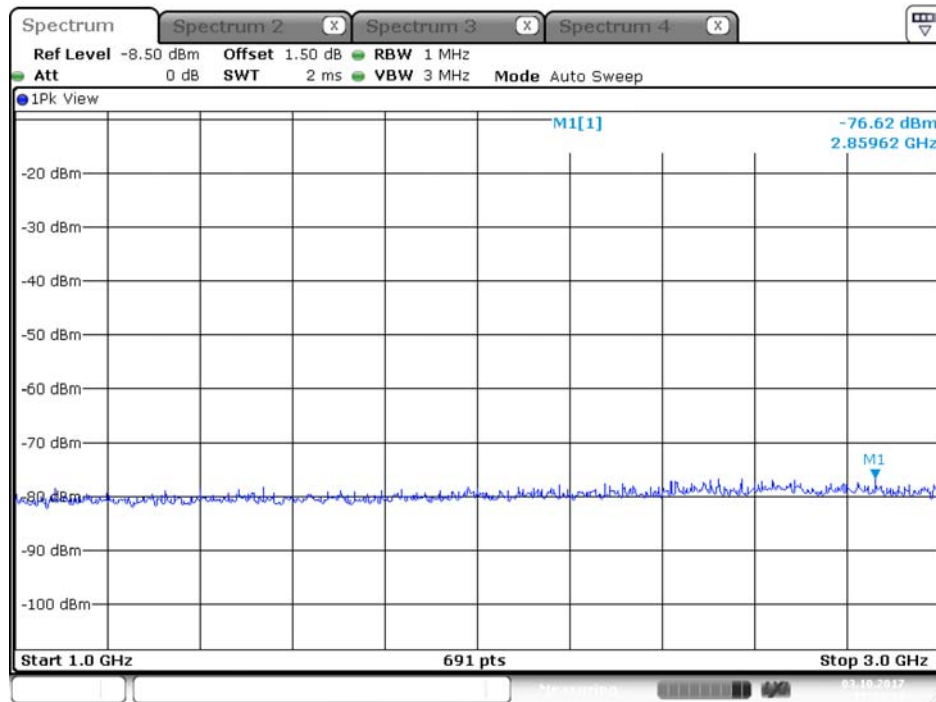

## Plot on Configuration QPSK, 80M / 5290 MHz / Peak / Port 1 / 1GHz~3GHz

Date: 3.OCT.2017 17:02:04

## Plot on Configuration QPSK, 80M / 5290 MHz / Peak / Port 2 / 1GHz~3GHz

Date: 3.OCT.2017 17:02:36

Plot on Configuration QPSK, 80M / 5300 MHz / Average / Port 1 / 1GHz~3GHz

Date: 3.OCT.2017 17:03:02

Plot on Configuration QPSK, 80M / 5300 MHz / Average / Port 2 / 1GHz~3GHz

## Plot on Configuration QPSK, 80M / 5300 MHz / Peak / Port 1 / 1GHz~3GHz

Date: 3.OCT.2017 17:03:18