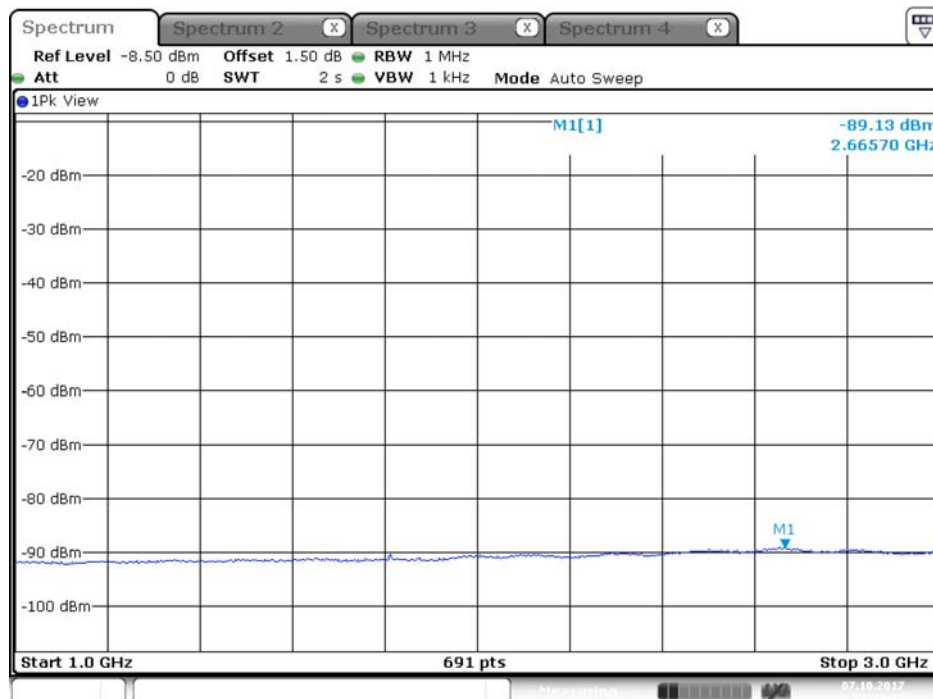

## Plot on Configuration QPSK, 20M / 5650 MHz / Peak / Port 2 / 1GHz~3GHz

Date: 7.OCT.2017 22:17:26

Plot on Configuration QPSK, 20M / 5720 MHz / Average / Port 1 / 1GHz~3GHz

Date: 13.OCT.2017 11:24:13

Plot on Configuration QPSK, 20M / 5720 MHz / Average / Port 2 / 1GHz~3GHz

Date: 13.OCT.2017 11:42:17

Plot on Configuration QPSK, 20M / 5720 MHz / Peak / Port 1 / 1GHz~3GHz

Date: 13.OCT.2017 11:25:03

Plot on Configuration QPSK, 20M / 5720 MHz / Peak / Port 2 / 1GHz~3GHz

Date: 13.OCT.2017 11:41:58

Plot on Configuration QPSK, 80M / 5510 MHz / Average / Port 1 / 1GHz~3GHz

Date: 7.OCT.2017 22:22:08

Plot on Configuration QPSK, 80M / 5510 MHz / Average / Port 2 / 1GHz~3GHz

Date: 7.OCT.2017 22:24:15

## Plot on Configuration QPSK, 80M / 5510 MHz / Peak / Port 1 / 1GHz~3GHz

Date: 7.OCT.2017 22:22:57