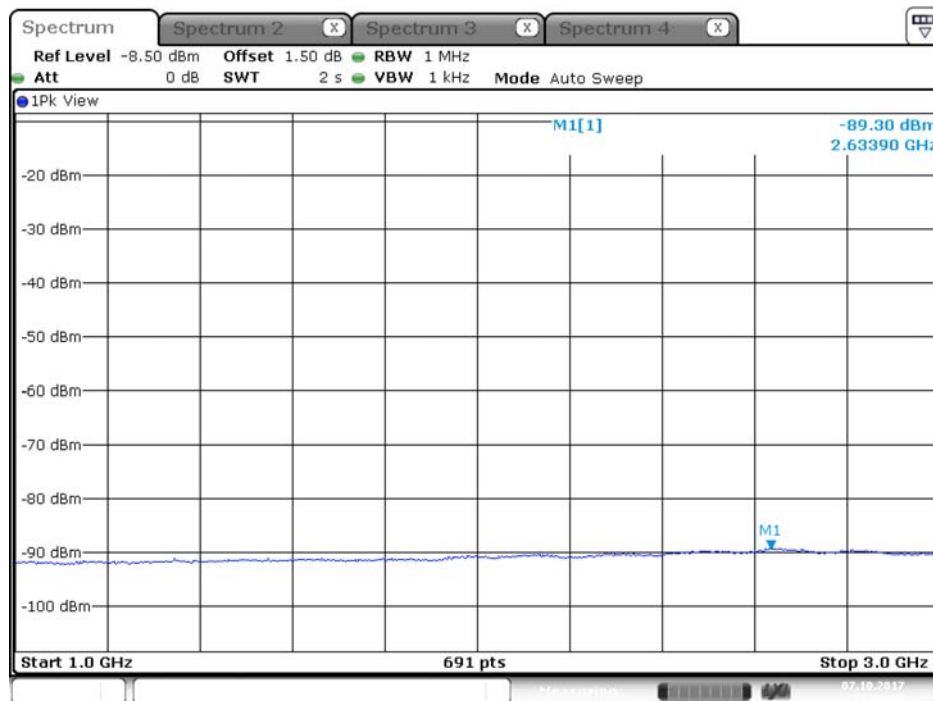

## Plot on Configuration QPSK, 20M / 5500 MHz / Peak / Port 1 / 1GHz~3GHz

Date: 7.OCT.2017 21:58:48

## Plot on Configuration QPSK, 20M / 5500 MHz / Peak / Port 2 / 1GHz~3GHz

Date: 7.OCT.2017 22:01:54

Plot on Configuration QPSK, 20M / 5580 MHz / Average / Port 1 / 1GHz~3GHz

Plot on Configuration QPSK, 20M / 5580 MHz / Average / Port 2 / 1GHz~3GHz

Plot on Configuration QPSK, 20M / 5580 MHz / Peak / Port 1 / 1GHz~3GHz

Date: 7.OCT.2017 22:12:08

Plot on Configuration QPSK, 20M / 5580 MHz / Peak / Port 2 / 1GHz~3GHz

Date: 7.OCT.2017 22:05:37

Plot on Configuration QPSK, 20M / 5650 MHz / Average / Port 1 / 1GHz~3GHz

Plot on Configuration QPSK, 20M / 5650 MHz / Average / Port 2 / 1GHz~3GHz