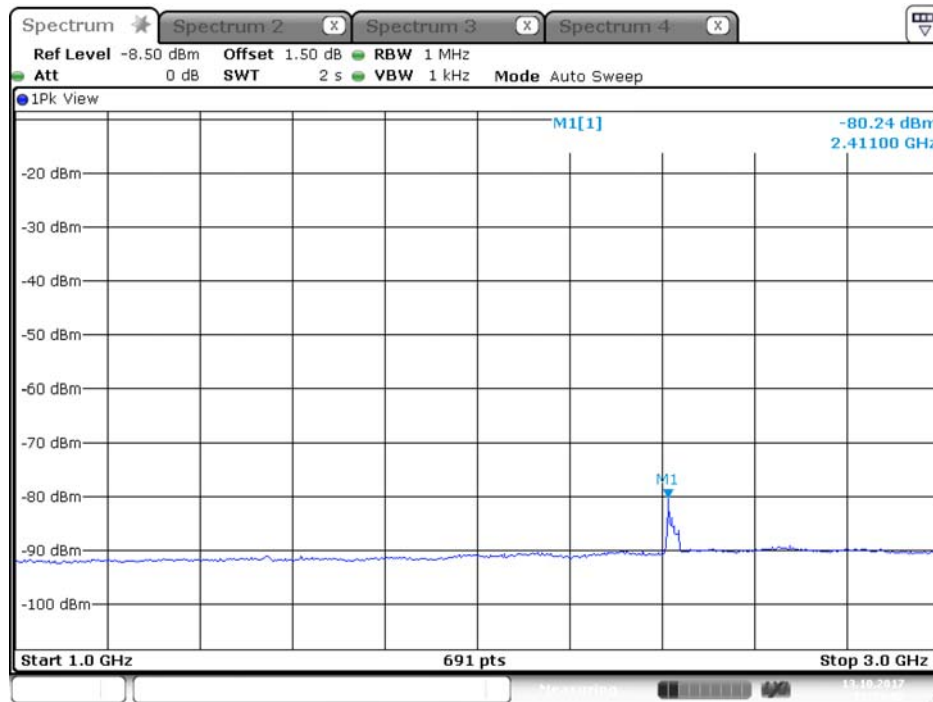

## Plot on Configuration QPSK, 80M / 5650 MHz / Average / Port 2 / 1GHz~3GHz

Date: 7.OCT.2017 22:40:59

## Plot on Configuration QPSK, 80M / 5650 MHz / Peak / Port 1 / 1GHz~3GHz

Date: 7.OCT.2017 22:38:45

## Plot on Configuration QPSK, 80M / 5650 MHz / Peak / Port 2 / 1GHz~3GHz

Date: 7.OCT.2017 22:42:46

Plot on Configuration QPSK, 80M / 5720 MHz / Average / Port 1 / 1GHz~3GHz

Date: 13.OCT.2017 11:59:02

Plot on Configuration QPSK, 80M / 5720 MHz / Average / Port 2 / 1GHz~3GHz

Date: 13.OCT.2017 11:43:23

Plot on Configuration QPSK, 80M / 5720 MHz / Peak / Port 1 / 1GHz~3GHz

Date: 13.OCT.2017 11:58:44

Plot on Configuration QPSK, 80M / 5720 MHz / Peak / Port 2 / 1GHz~3GHz

Date: 13.OCT.2017 11:43:33