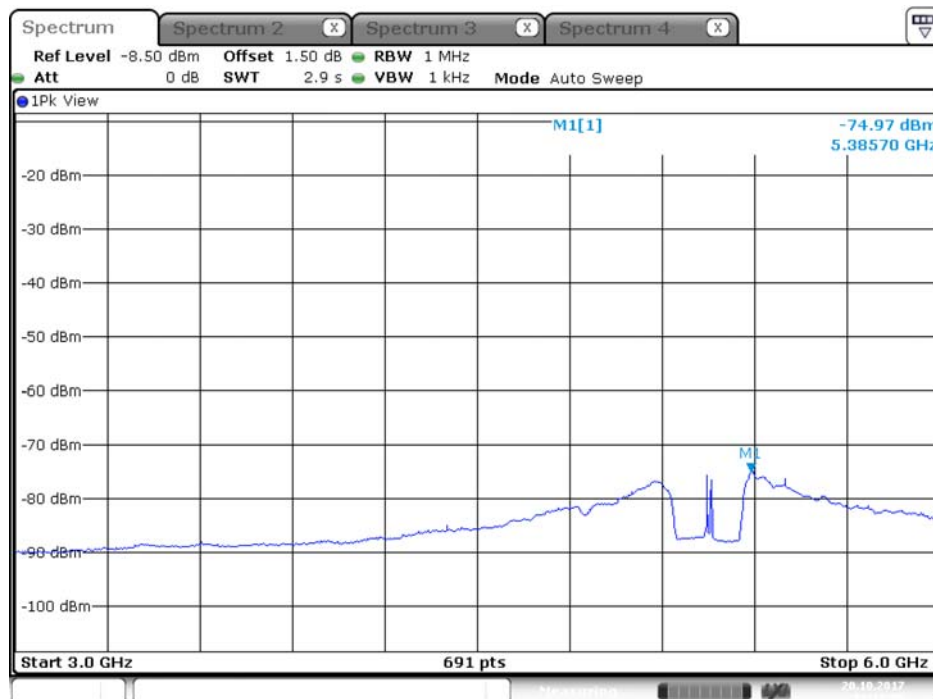

## Plot on Configuration QPSK, 20M / 5320 MHz / Peak / Port 1 / 3GHz~6GHz

Date: 20.OCT.2017 10:59:04

## Plot on Configuration QPSK, 20M / 5320 MHz / Peak / Port 2 / 3GHz~6GHz

Date: 20.OCT.2017 10:58:24

Plot on Configuration QPSK, 20M / 5250 MHz / Average / Port 1 / 3GHz~6GHz

Date: 20.OCT.2017 11:23:22

Plot on Configuration QPSK, 20M / 5250 MHz / Average / Port 2 / 3GHz~6GHz

Date: 20.OCT.2017 11:17:56

Plot on Configuration QPSK, 20M / 5250 MHz / Peak / Port 1 / 3GHz~6GHz

Date: 20.OCT.2017 11:24:06

Plot on Configuration QPSK, 20M / 5250 MHz / Peak / Port 2 / 3GHz~6GHz

Date: 20.OCT.2017 11:18:44

## Plot on Configuration QPSK, 80M / 5290 MHz / Average / Port 1 / 3GHz~6GHz

Date: 20.OCT.2017 11:02:02