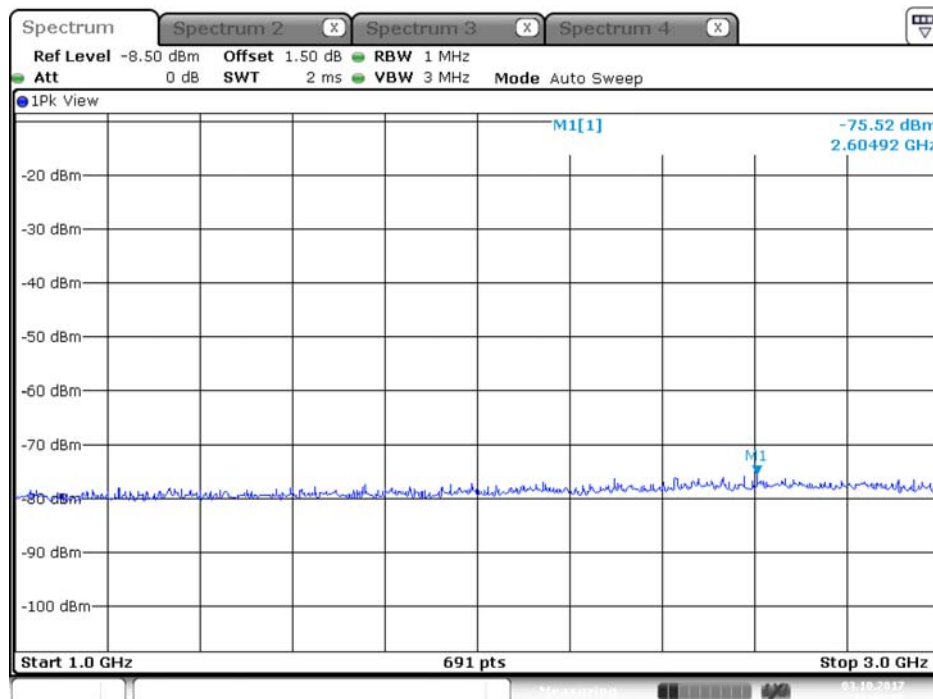

## Plot on Configuration QPSK, 20M / 5260 MHz / Peak / Port 1 / 1GHz~3GHz

Date: 3.OCT.2017 16:57:47

## Plot on Configuration QPSK, 20M / 5260 MHz / Peak / Port 2 / 1GHz~3GHz

Date: 3.OCT.2017 16:58:30

Plot on Configuration QPSK, 20M / 5300 MHz / Average / Port 1 / 1GHz~3GHz

Date: 3.OCT.2017 16:58:53

Plot on Configuration QPSK, 20M / 5300 MHz / Average / Port 2 / 1GHz~3GHz

Date: 3.OCT.2017 16:59:21

Plot on Configuration QPSK, 20M / 5300 MHz / Peak / Port 1 / 1GHz~3GHz

Date: 3.OCT.2017 16:59:05

Plot on Configuration QPSK, 20M / 5300 MHz / Peak / Port 2 / 1GHz~3GHz

Date: 3.OCT.2017 17:00:06