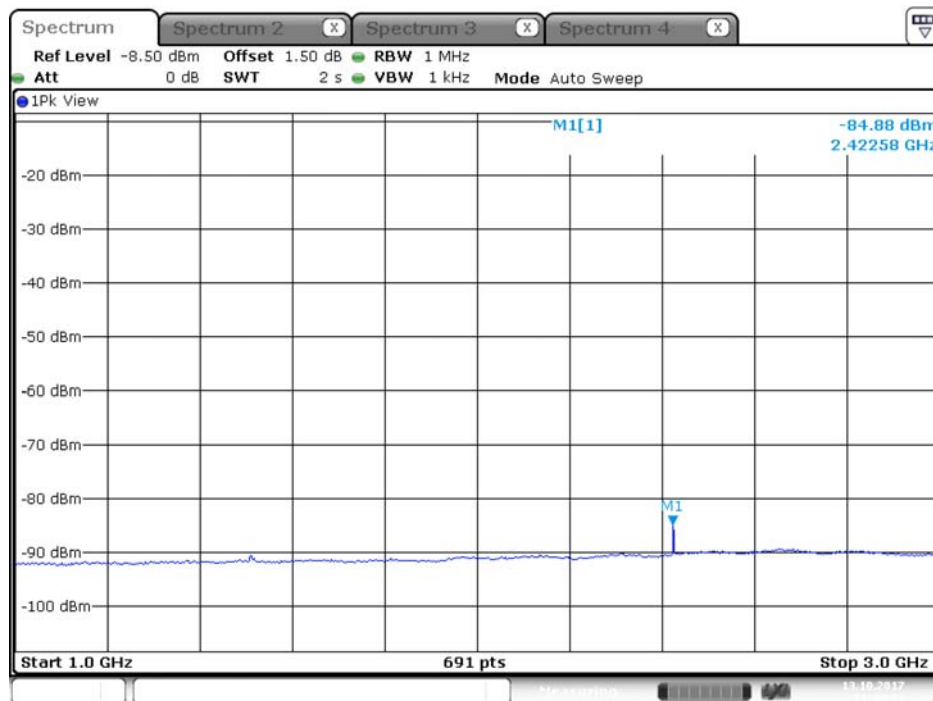

## Plot on Configuration QPSK, 20M / 5650 MHz / Peak / Port 1 / 1GHz~3GHz

Date: 7.OCT.2017 22:15:12

## Plot on Configuration QPSK, 20M / 5650 MHz / Peak / Port 2 / 1GHz~3GHz

Date: 7.OCT.2017 22:17:26

Plot on Configuration QPSK, 20M / 5720 MHz / Average / Port 1 / 1GHz~3GHz

Date: 13.OCT.2017 11:24:13

Plot on Configuration QPSK, 20M / 5720 MHz / Average / Port 2 / 1GHz~3GHz

Date: 13.OCT.2017 11:42:17

Plot on Configuration QPSK, 20M / 5720 MHz / Peak / Port 1 / 1GHz~3GHz

Date: 13.OCT.2017 11:25:03

Plot on Configuration QPSK, 20M / 5720 MHz / Peak / Port 2 / 1GHz~3GHz

Date: 13.OCT.2017 11:41:58