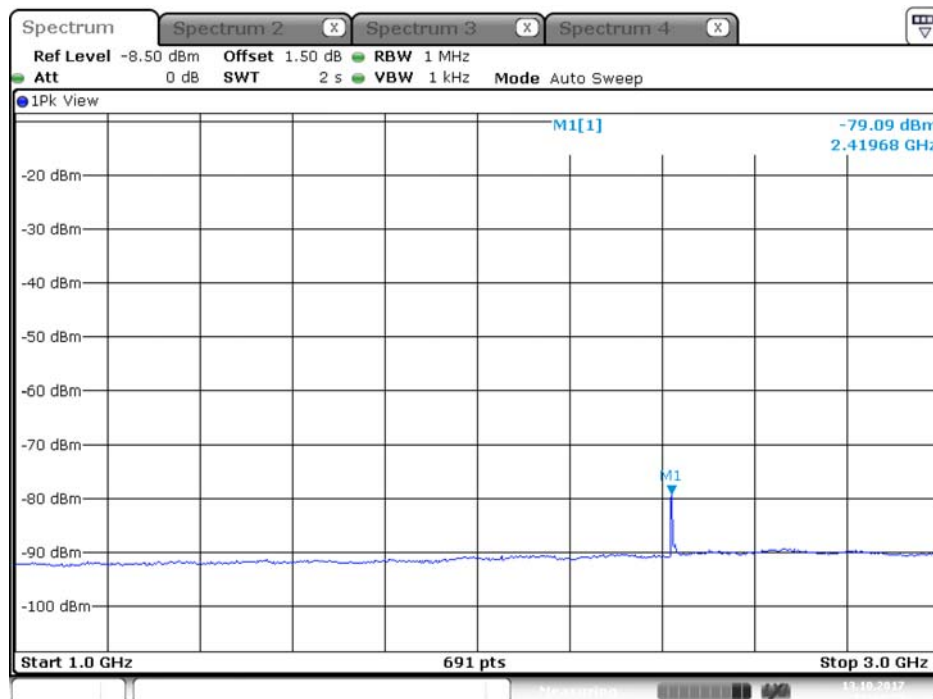

## Plot on Configuration QPSK, 80M / 5650 MHz / Peak / Port 1 / 1GHz~3GHz

Date: 7.OCT.2017 22:38:45

## Plot on Configuration QPSK, 80M / 5650 MHz / Peak / Port 2 / 1GHz~3GHz

Date: 7.OCT.2017 22:42:46

Plot on Configuration QPSK, 80M / 5720 MHz / Average / Port 1 / 1GHz~3GHz

Date: 13.OCT.2017 11:59:02

Plot on Configuration QPSK, 80M / 5720 MHz / Average / Port 2 / 1GHz~3GHz

Date: 13.OCT.2017 11:43:23

Plot on Configuration QPSK, 80M / 5720 MHz / Peak / Port 1 / 1GHz~3GHz

Date: 13.OCT.2017 11:58:44

Plot on Configuration QPSK, 80M / 5720 MHz / Peak / Port 2 / 1GHz~3GHz

Date: 13.OCT.2017 11:43:33