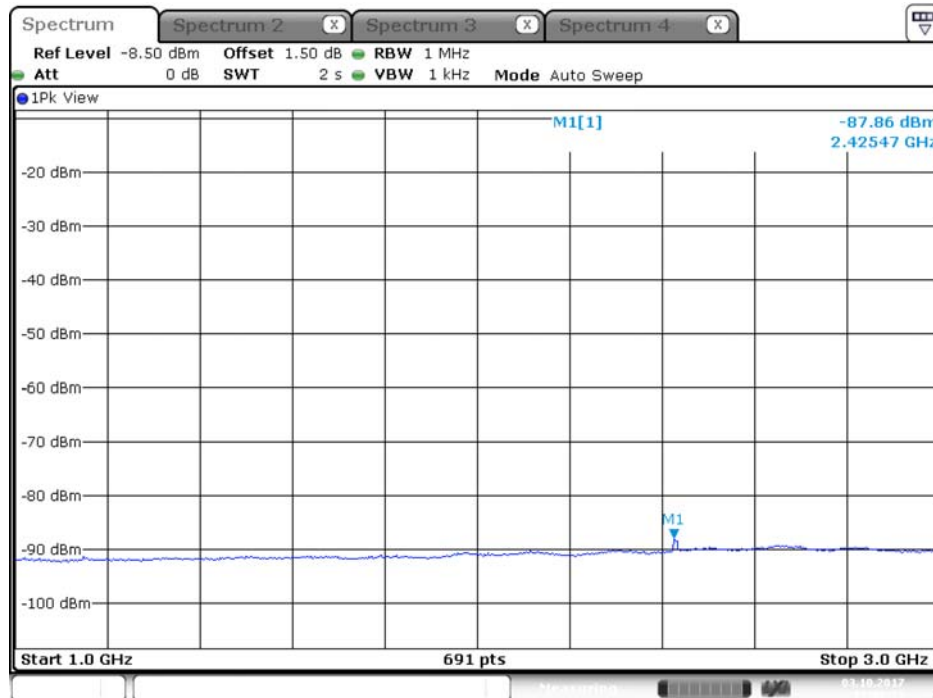

## Plot on Configuration QPSK, 20M / 5250 MHz / Peak / Port 1 / 1GHz~3GHz

Date: 17.OCT.2017 21:01:59

## Plot on Configuration QPSK, 20M / 5250 MHz / Peak / Port 2 / 1GHz~3GHz

Date: 17.OCT.2017 21:16:47

Plot on Configuration QPSK, 80M / 5290 MHz / Average / Port 1 / 1GHz~3GHz

Date: 3.OCT.2017 17:01:52

Plot on Configuration QPSK, 80M / 5290 MHz / Average / Port 2 / 1GHz~3GHz

## Plot on Configuration QPSK, 80M / 5290 MHz / Peak / Port 1 / 1GHz~3GHz

Date: 3.OCT.2017 17:02:04