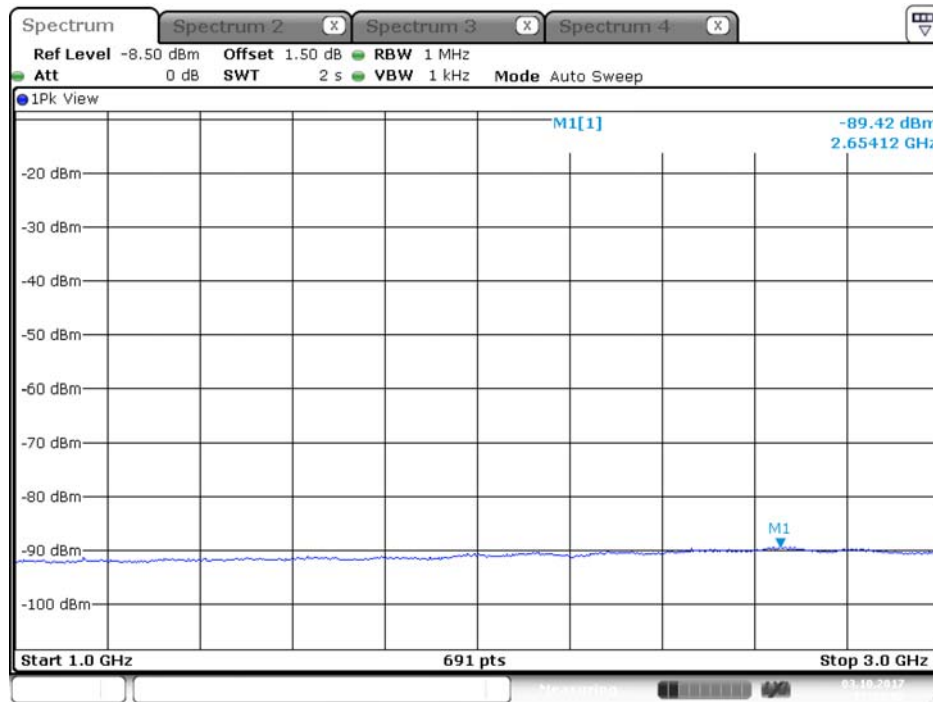

## Plot on Configuration QPSK, 80M / 5290 MHz / Peak / Port 1 / 1GHz~3GHz

Date: 3.OCT.2017 17:02:04

## Plot on Configuration QPSK, 80M / 5290 MHz / Peak / Port 2 / 1GHz~3GHz

Date: 3.OCT.2017 17:02:36

Plot on Configuration QPSK, 80M / 5300 MHz / Average / Port 1 / 1GHz~3GHz

Date: 3.OCT.2017 17:03:02

Plot on Configuration QPSK, 80M / 5300 MHz / Average / Port 2 / 1GHz~3GHz