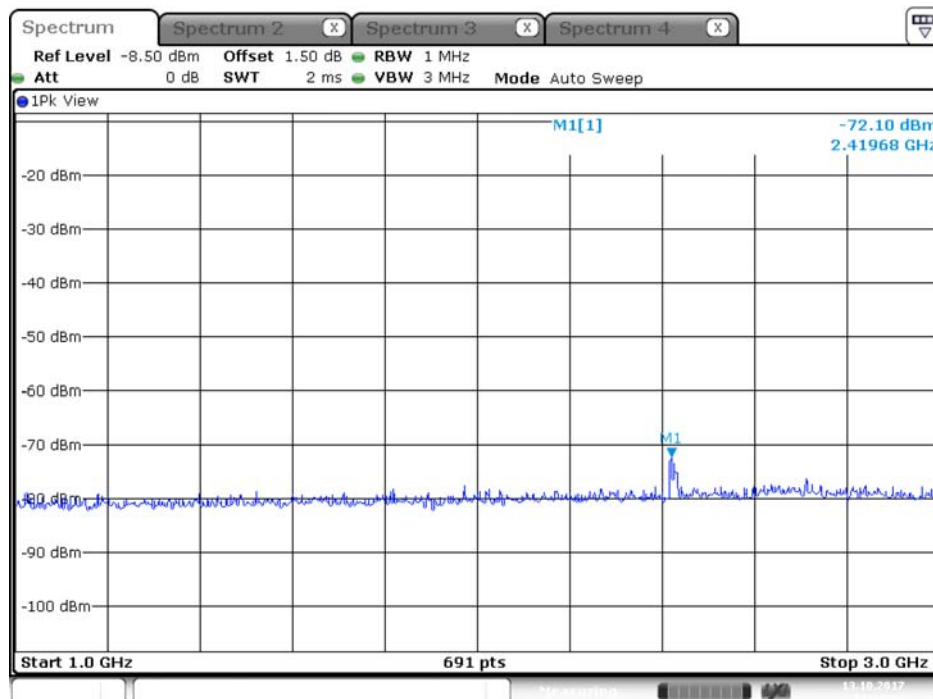

## Plot on Configuration QPSK, 80M / 5650 MHz / Peak / Port 1 / 1GHz~3GHz

Date: 7.OCT.2017 22:38:45

## Plot on Configuration QPSK, 80M / 5650 MHz / Peak / Port 2 / 1GHz~3GHz

Date: 7.OCT.2017 22:42:46

Plot on Configuration QPSK, 80M / 5720 MHz / Average / Port 1 / 1GHz~3GHz

Date: 13.OCT.2017 11:59:02

Plot on Configuration QPSK, 80M / 5720 MHz / Average / Port 2 / 1GHz~3GHz

Date: 13.OCT.2017 11:43:23

Plot on Configuration QPSK, 80M / 5720 MHz / Peak / Port 1 / 1GHz~3GHz

Date: 13.OCT.2017 11:58:44

Plot on Configuration QPSK, 80M / 5720 MHz / Peak / Port 2 / 1GHz~3GHz

Date: 13.OCT.2017 11:43:33