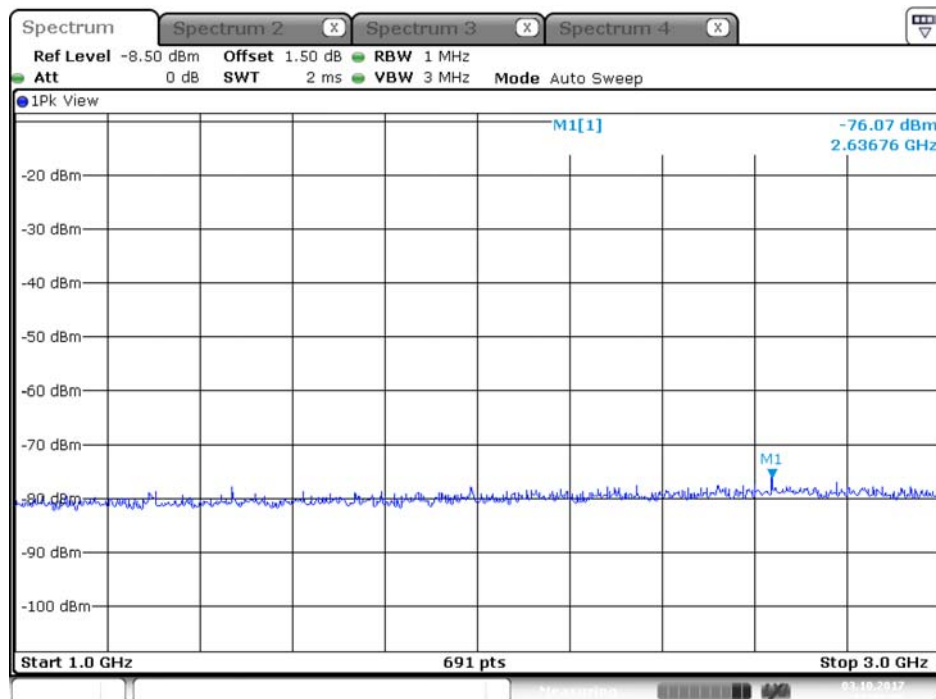

Plot on Configuration QPSK, 80M / 5290 MHz / Peak / Port 2 / 1GHz~3GHz

Date: 3.OCT.2017 17:02:36