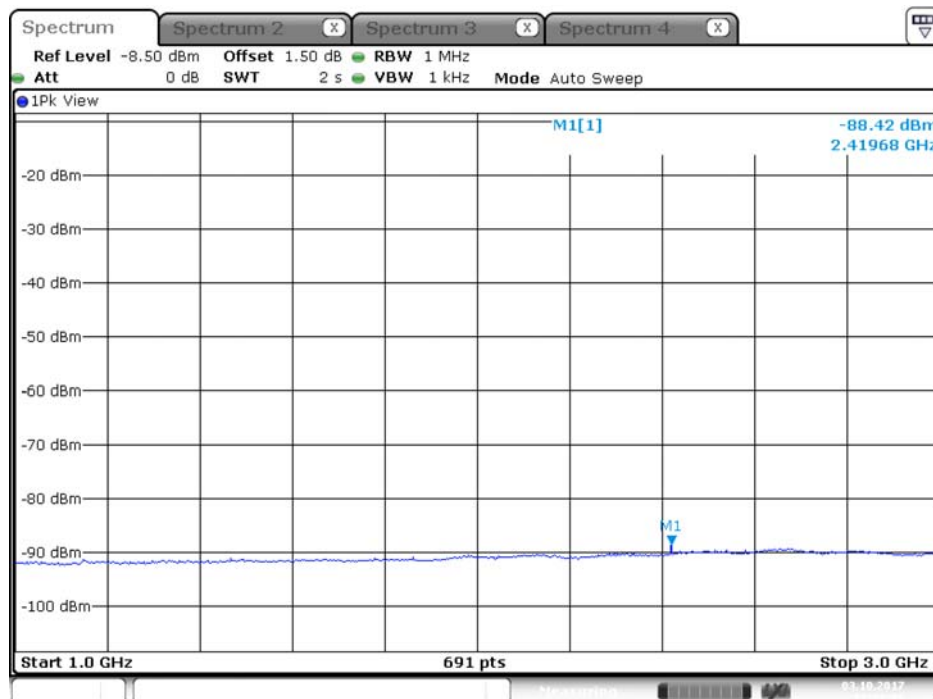

## Plot on Configuration QPSK, 20M / 5260 MHz / Peak / Port 2 / 1GHz~3GHz

Date: 3.OCT.2017 16:58:30

Plot on Configuration QPSK, 20M / 5300 MHz / Average / Port 1 / 1GHz~3GHz

Date: 3.OCT.2017 16:58:53

Plot on Configuration QPSK, 20M / 5300 MHz / Average / Port 2 / 1GHz~3GHz

Date: 3.OCT.2017 16:59:21

Plot on Configuration QPSK, 20M / 5300 MHz / Peak / Port 1 / 1GHz~3GHz

Date: 3.OCT.2017 16:59:05

Plot on Configuration QPSK, 20M / 5300 MHz / Peak / Port 2 / 1GHz~3GHz

Date: 3.OCT.2017 17:00:06

Plot on Configuration QPSK, 20M / 5320 MHz / Average / Port 1 / 1GHz~3GHz

Date: 3.OCT.2017 17:00:41

Plot on Configuration QPSK, 20M / 5320 MHz / Average / Port 2 / 1GHz~3GHz

Date: 3.OCT.2017 17:01:16

Plot on Configuration QPSK, 20M / 5320 MHz / Peak / Port 1 / 1GHz~3GHz