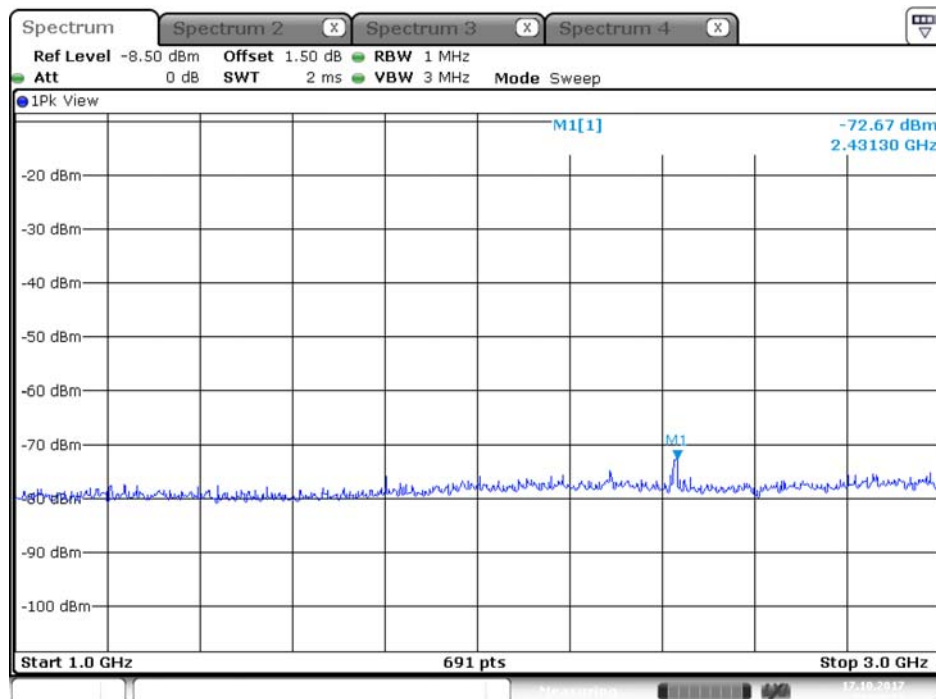

Plot on Configuration QPSK, 80M / 5250 MHz / Peak / Port 2 / 1GHz~3GHz

Date: 17.OCT.2017 21:50:28