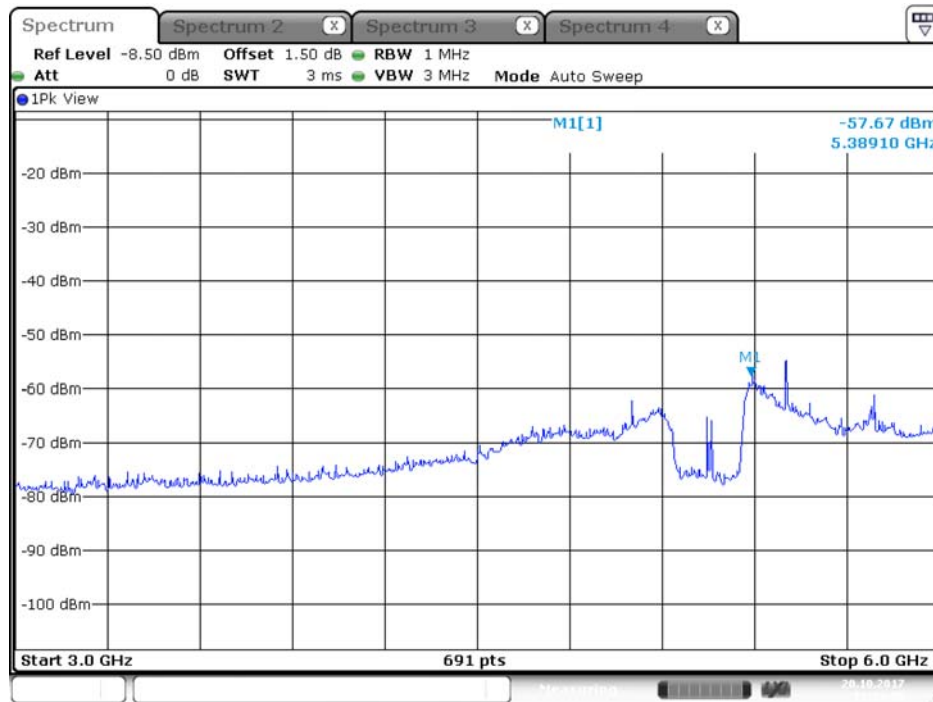

## Plot on Configuration QPSK, 20M / 5320 MHz / Peak / Port 1 / 3GHz~6GHz

Date: 20.OCT.2017 10:59:04

## Plot on Configuration QPSK, 20M / 5320 MHz / Peak / Port 2 / 3GHz~6GHz

Date: 20.OCT.2017 10:58:24

Plot on Configuration QPSK, 20M / 5250 MHz / Average / Port 1 / 3GHz~6GHz

Date: 20.OCT.2017 11:23:22

Plot on Configuration QPSK, 20M / 5250 MHz / Average / Port 2 / 3GHz~6GHz

Date: 20.OCT.2017 11:17:56

Plot on Configuration QPSK, 20M / 5250 MHz / Peak / Port 1 / 3GHz~6GHz

Date: 20.OCT.2017 11:24:06

Plot on Configuration QPSK, 20M / 5250 MHz / Peak / Port 2 / 3GHz~6GHz

Date: 20.OCT.2017 11:18:44

## Plot on Configuration QPSK, 80M / 5290 MHz / Average / Port 1 / 3GHz~6GHz

Date: 20.OCT.2017 11:02:02