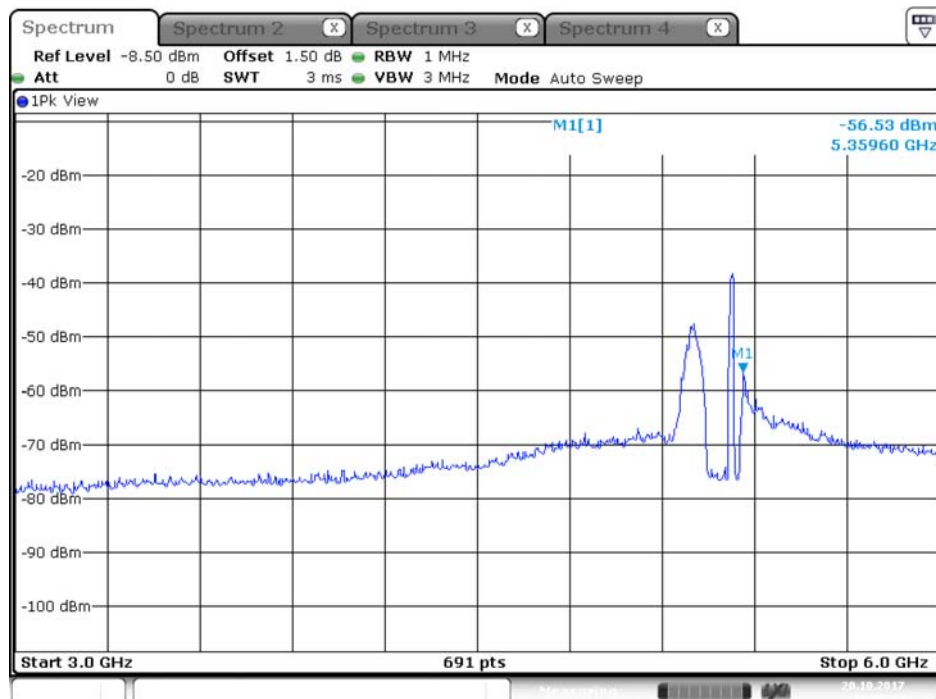

Plot on Configuration QPSK, 20M / 5320 MHz / Peak / Port 2 / 3GHz~6GHz

Date: 20.OCT.2017 10:58:24