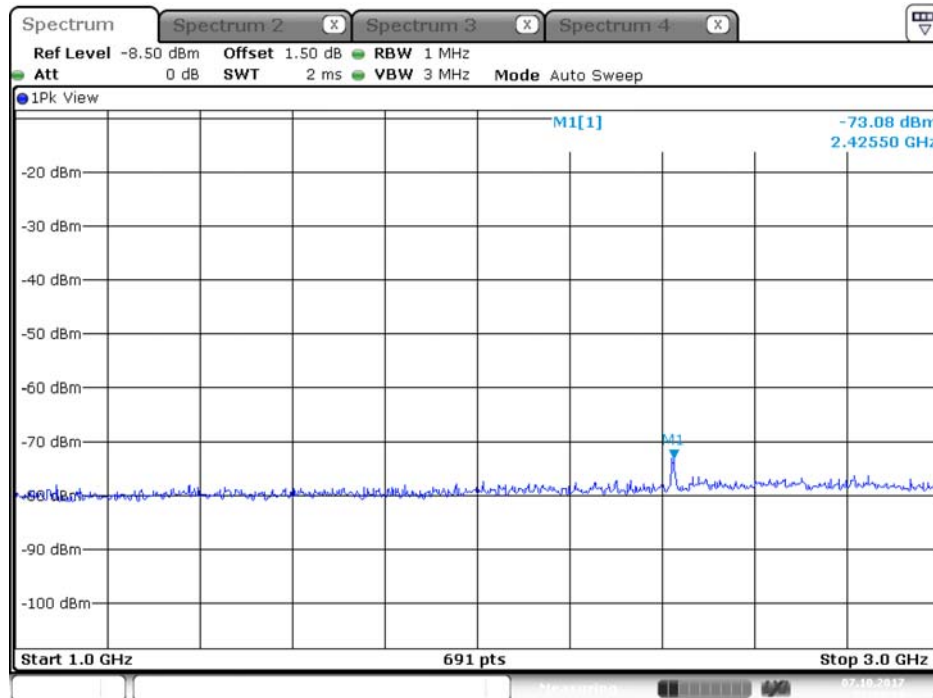

## Plot on Configuration QPSK, 80M / 5510 MHz / Peak / Port 2 / 1GHz~3GHz

Date: 7.OCT.2017 22:25:12

## Plot on Configuration QPSK, 80M / 5610 MHz / Average / Port 1 / 1GHz~3GHz

Date: 7.OCT.2017 22:27:31

## Plot on Configuration QPSK, 80M / 5610 MHz / Average / Port 2 / 1GHz~3GHz

Date: 7.OCT.2017 22:32:26

Plot on Configuration QPSK, 80M / 5610 MHz / Peak / Port 1 / 1GHz~3GHz

Date: 7.OCT.2017 22:28:32

Plot on Configuration QPSK, 80M / 5610 MHz / Peak / Port 2 / 1GHz~3GHz

## Plot on Configuration QPSK, 80M / 5650 MHz / Average / Port 1 / 1GHz~3GHz

Date: 7.OCT.2017 22:36:14