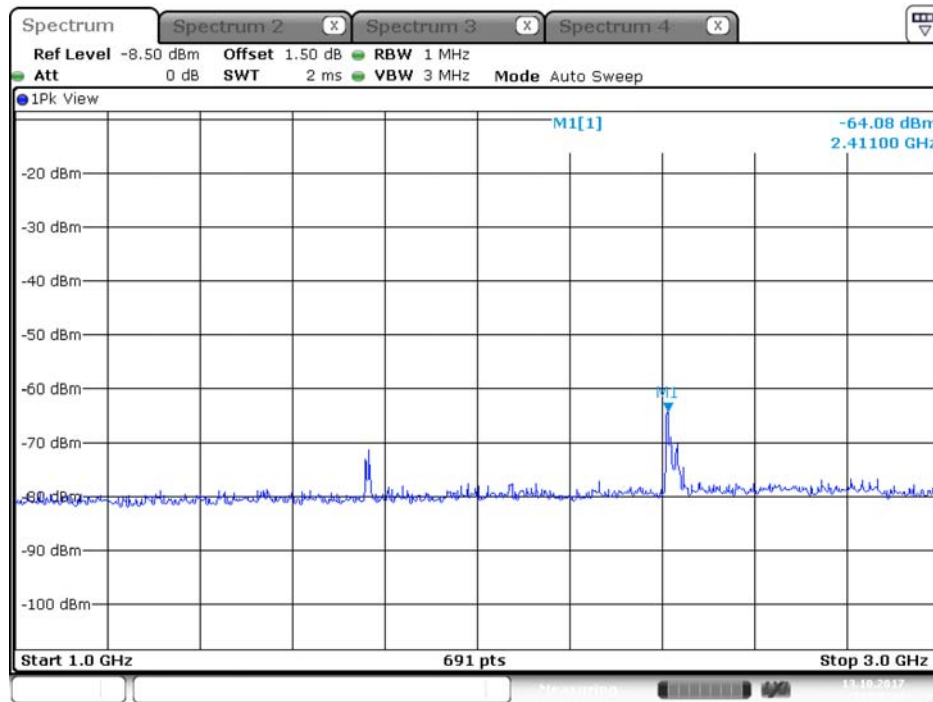

## Plot on Configuration QPSK, 80M / 5650 MHz / Peak / Port 1 / 1GHz~3GHz

Date: 7.OCT.2017 22:38:45

## Plot on Configuration QPSK, 80M / 5650 MHz / Peak / Port 2 / 1GHz~3GHz

Date: 7.OCT.2017 22:42:46

Plot on Configuration QPSK, 80M / 5720 MHz / Average / Port 1 / 1GHz~3GHz

Date: 13.OCT.2017 11:59:02

Plot on Configuration QPSK, 80M / 5720 MHz / Average / Port 2 / 1GHz~3GHz

Date: 13.OCT.2017 11:43:23

Plot on Configuration QPSK, 80M / 5720 MHz / Peak / Port 1 / 1GHz~3GHz

Date: 13.OCT.2017 11:58:44

Plot on Configuration QPSK, 80M / 5720 MHz / Peak / Port 2 / 1GHz~3GHz

Date: 13.OCT.2017 11:43:33