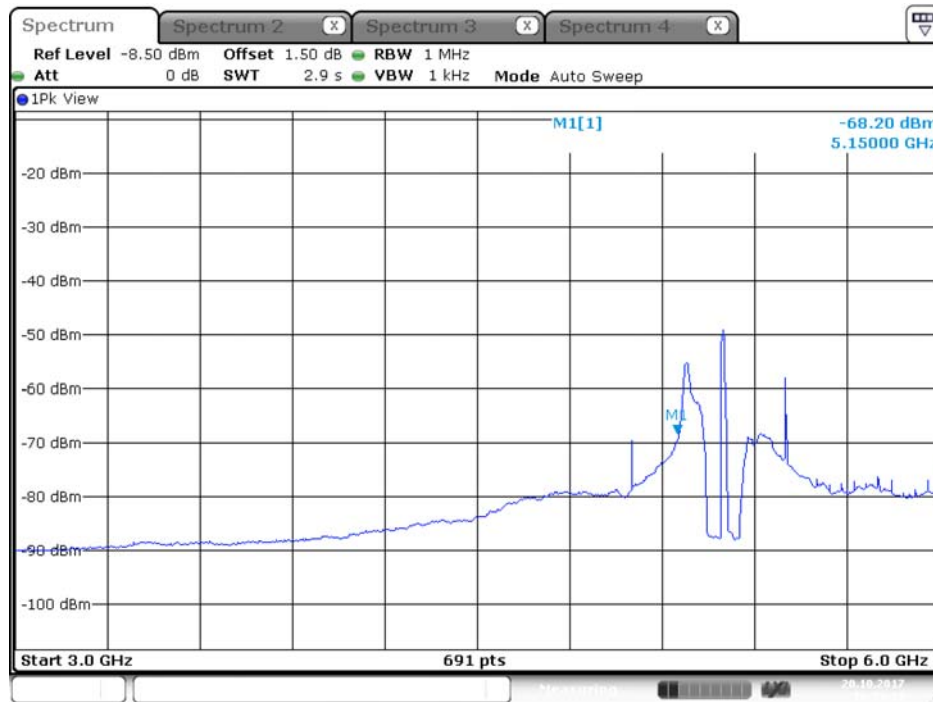

Date: 13.OCT.2017 11:43:23

Plot on Configuration QPSK, 80M / 5720 MHz / Peak / Port 1 / 1GHz~3GHz

Date: 13.OCT.2017 11:58:44

Plot on Configuration QPSK, 80M / 5720 MHz / Peak / Port 2 / 1GHz~3GHz

Date: 13.OCT.2017 11:43:33

Plot on Configuration QPSK, 20M / 5260 MHz / Average / Port 1 / 3GHz~6GHz

Plot on Configuration QPSK, 20M / 5260 MHz / Average / Port 2 / 3GHz~6GHz

Plot on Configuration QPSK, 20M / 5260 MHz / Peak / Port 1 / 3GHz~6GHz

Plot on Configuration QPSK, 20M / 5260 MHz / Peak / Port 2 / 3GHz~6GHz

Plot on Configuration QPSK, 20M / 5300 MHz / Average / Port 1 / 3GHz~6GHz

Date: 20.OCT.2017 10:54:19

Plot on Configuration QPSK, 20M / 5300 MHz / Average / Port 2 / 3GHz~6GHz