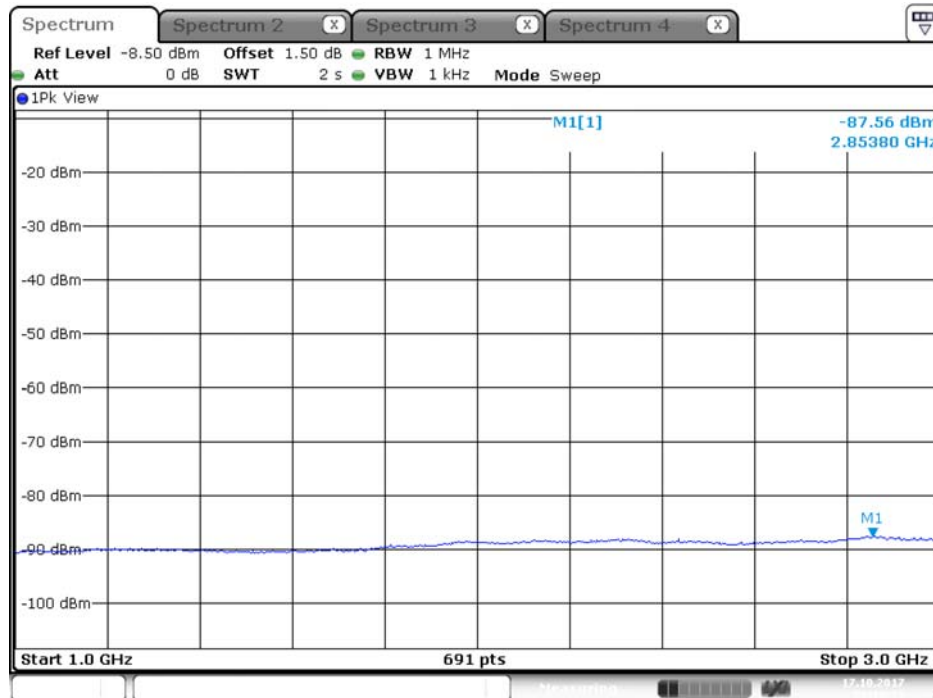

Plot on Configuration QPSK, 20M / 5320 MHz / Average / Port 1 / 1GHz~3GHz

Date: 3.OCT.2017 17:00:41

Plot on Configuration QPSK, 20M / 5320 MHz / Average / Port 2 / 1GHz~3GHz

Date: 3.OCT.2017 17:01:16

Plot on Configuration QPSK, 20M / 5320 MHz / Peak / Port 1 / 1GHz~3GHz

Plot on Configuration QPSK, 20M / 5320 MHz / Peak / Port 2 / 1GHz~3GHz

Plot on Configuration QPSK, 20M / 5250 MHz / Average / Port 1 / 1GHz~3GHz

Date: 17.OCT.2017 21:01:11

Plot on Configuration QPSK, 20M / 5250 MHz / Average / Port 2 / 1GHz~3GHz

## Plot on Configuration QPSK, 20M / 5250 MHz / Peak / Port 1 / 1GHz~3GHz

Date: 17.OCT.2017 21:01:59