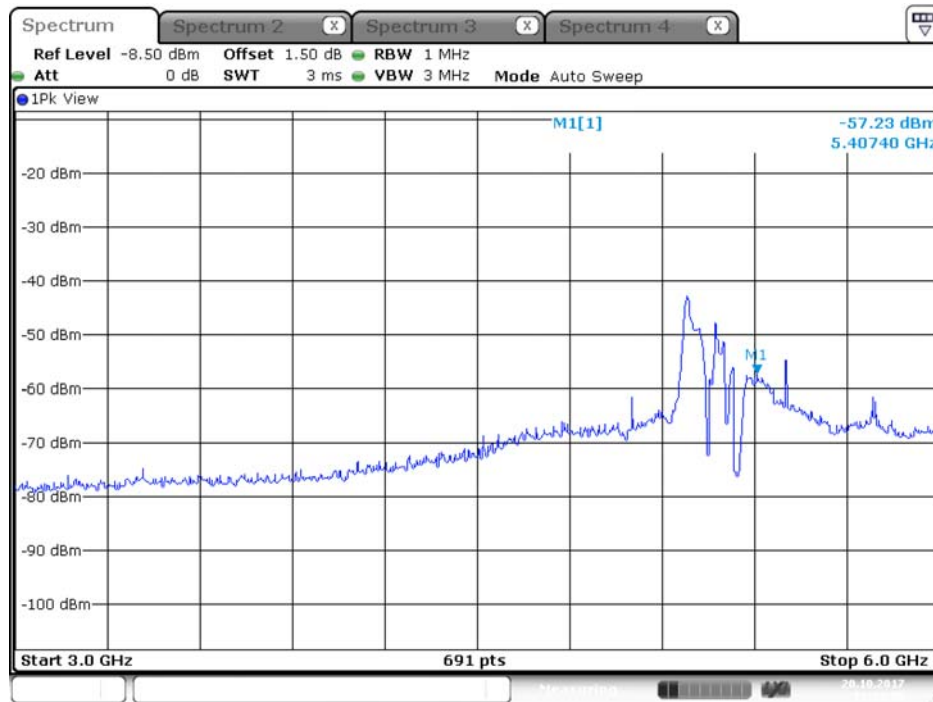

Date: 20.OCT.2017 11:17:56

Plot on Configuration QPSK, 20M / 5250 MHz / Peak / Port 1 / 3GHz~6GHz

Date: 20.OCT.2017 11:24:06

Plot on Configuration QPSK, 20M / 5250 MHz / Peak / Port 2 / 3GHz~6GHz

Date: 20.OCT.2017 11:18:44

## Plot on Configuration QPSK, 80M / 5290 MHz / Average / Port 1 / 3GHz~6GHz

Date: 20.OCT.2017 11:02:02

## Plot on Configuration QPSK, 80M / 5290 MHz / Average / Port 2 / 3GHz~6GHz

Date: 20.OCT.2017 11:04:11

Plot on Configuration QPSK, 80M / 5290 MHz / Peak / Port 1 / 3GHz~6GHz

Date: 20.OCT.2017 11:03:05

Plot on Configuration QPSK, 80M / 5290 MHz / Peak / Port 2 / 3GHz~6GHz