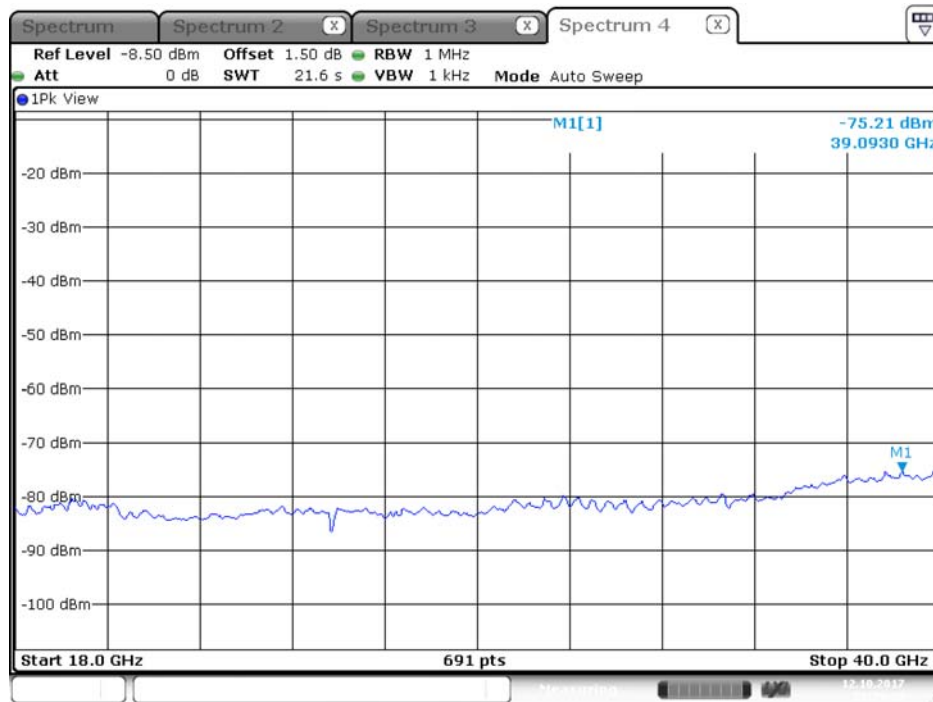

## Plot on Configuration QPSK, 20M / 5720 MHz / Peak / Port 1 / 18GHz~40GHz

Date: 13.OCT.2017 01:46:12

## Plot on Configuration QPSK, 20M / 5720 MHz / Peak / Port 2 / 18GHz~40GHz

Date: 13.OCT.2017 01:49:32

Plot on Configuration QPSK, 80M / 5510 MHz / Average / Port 1 / 18GHz~40GHz

Date: 12.OCT.2017 21:29:24