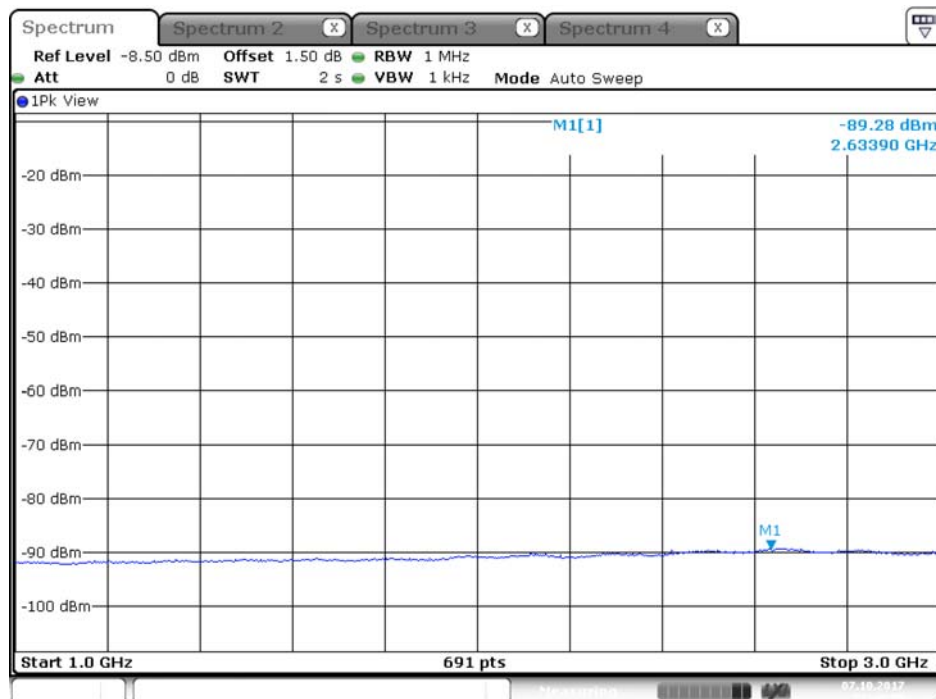

Plot on Configuration QPSK, 80M / 5650 MHz / Average / Port 2 / 1GHz~3GHz

Date: 7.OCT.2017 22:40:59