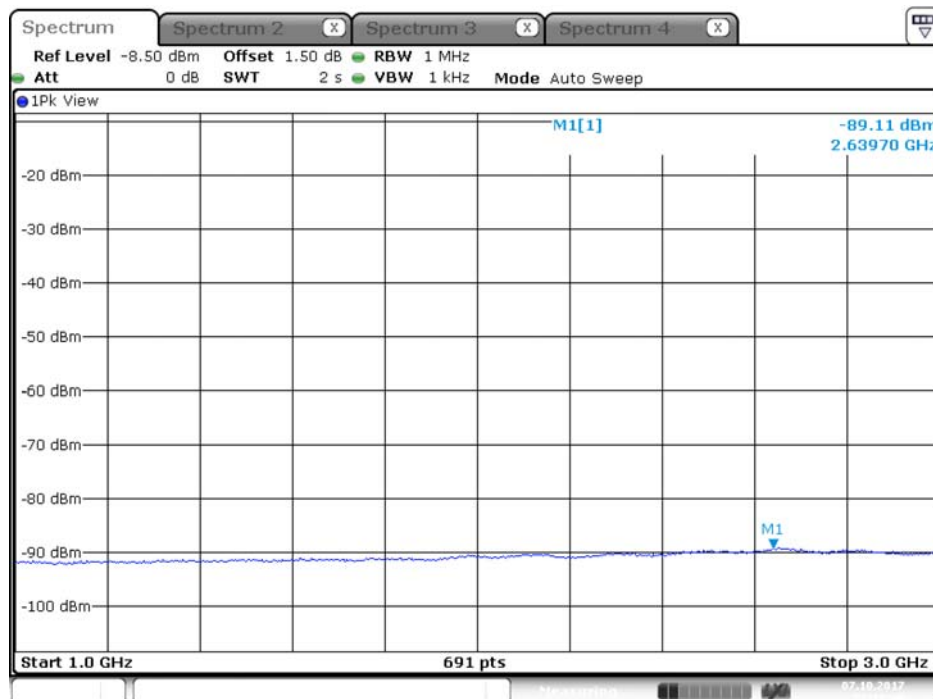

## Plot on Configuration QPSK, 20M / 5500 MHz / Peak / Port 2 / 1GHz~3GHz

Date: 7.OCT.2017 22:01:54

Plot on Configuration QPSK, 20M / 5580 MHz / Average / Port 1 / 1GHz~3GHz

Plot on Configuration QPSK, 20M / 5580 MHz / Average / Port 2 / 1GHz~3GHz

Plot on Configuration QPSK, 20M / 5580 MHz / Peak / Port 1 / 1GHz~3GHz

Date: 7.OCT.2017 22:12:08

Plot on Configuration QPSK, 20M / 5580 MHz / Peak / Port 2 / 1GHz~3GHz

Date: 7.OCT.2017 22:05:37

Plot on Configuration QPSK, 20M / 5650 MHz / Average / Port 1 / 1GHz~3GHz

Plot on Configuration QPSK, 20M / 5650 MHz / Average / Port 2 / 1GHz~3GHz

## Plot on Configuration QPSK, 20M / 5650 MHz / Peak / Port 1 / 1GHz~3GHz

Date: 7.OCT.2017 22:15:12