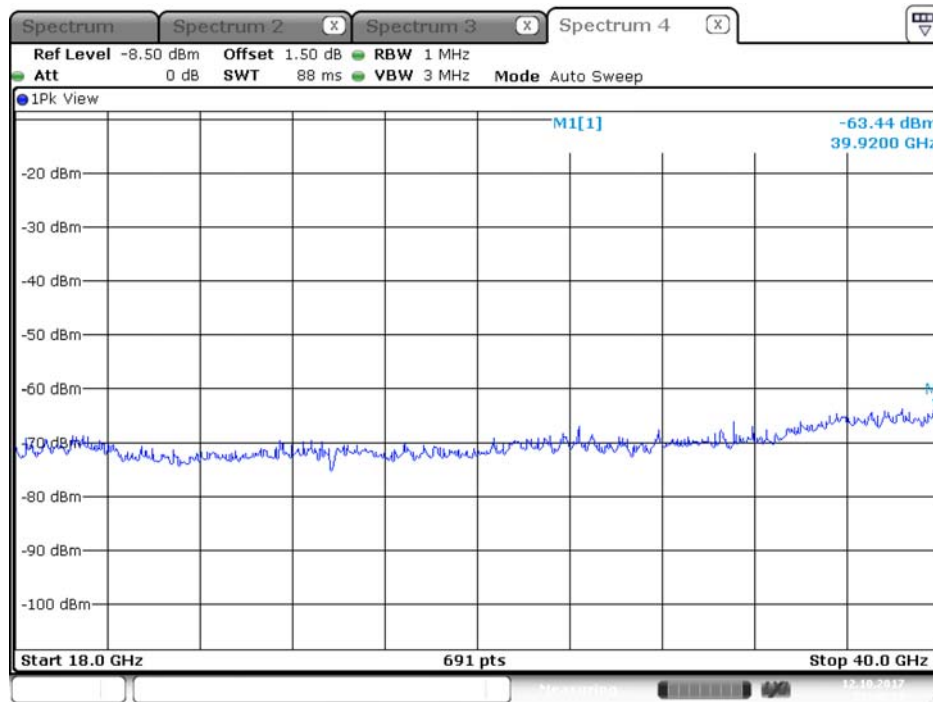

## Plot on Configuration QPSK, 20M / 5720 MHz / Peak / Port 2 / 18GHz~40GHz

Date: 13.OCT.2017 01:49:32

Plot on Configuration QPSK, 80M / 5510 MHz / Average / Port 1 / 18GHz~40GHz

Date: 12.OCT.2017 21:29:24

Plot on Configuration QPSK, 80M / 5510 MHz / Average / Port 2 / 18GHz~40GHz

Date: 12.OCT.2017 21:32:35

Plot on Configuration QPSK, 80M / 5510 MHz / Peak / Port 1 / 18GHz~40GHz

Plot on Configuration QPSK, 80M / 5510 MHz / Peak / Port 2 / 18GHz~40GHz

Plot on Configuration QPSK, 80M / 5610 MHz / Average / Port 1 / 18GHz~40GHz

Plot on Configuration QPSK, 80M / 5610 MHz / Average / Port 2 / 18GHz~40GHz

Plot on Configuration QPSK, 80M / 5610 MHz / Peak / Port 1 / 18GHz~40GHz