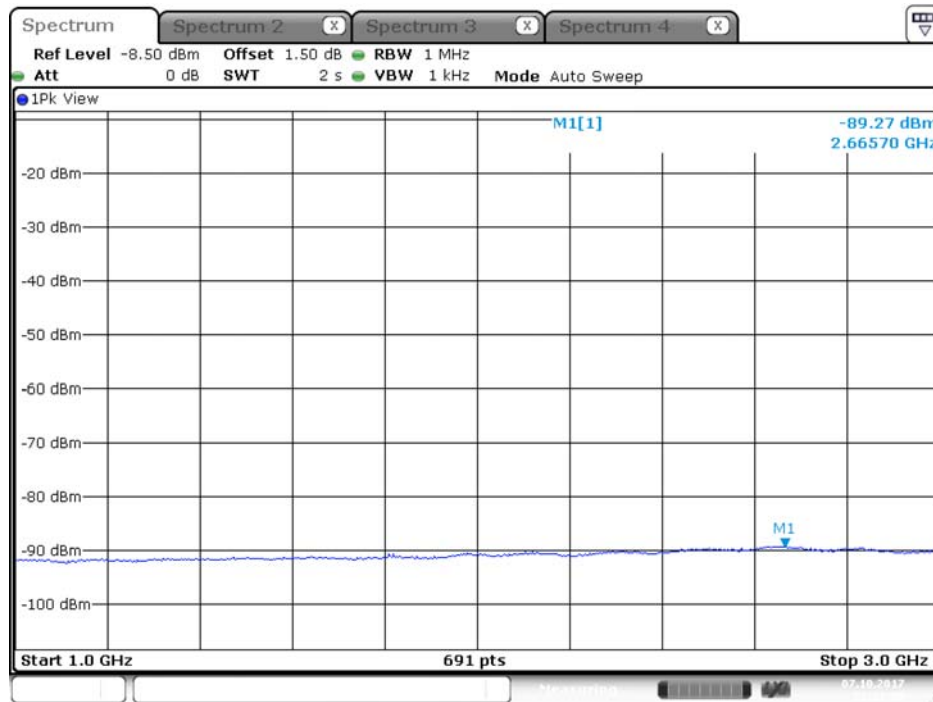

## Plot on Configuration QPSK, 20M / 5650 MHz / Peak / Port 2 / 1GHz~3GHz

Date: 7.OCT.2017 22:17:26

Plot on Configuration QPSK, 20M / 5720 MHz / Average / Port 1 / 1GHz~3GHz

Date: 13.OCT.2017 11:24:13

Plot on Configuration QPSK, 20M / 5720 MHz / Average / Port 2 / 1GHz~3GHz

Date: 13.OCT.2017 11:42:17

Plot on Configuration QPSK, 20M / 5720 MHz / Peak / Port 1 / 1GHz~3GHz

Date: 13.OCT.2017 11:25:03

Plot on Configuration QPSK, 20M / 5720 MHz / Peak / Port 2 / 1GHz~3GHz

Date: 13.OCT.2017 11:41:58

Plot on Configuration QPSK, 80M / 5510 MHz / Average / Port 1 / 1GHz~3GHz

Date: 7.OCT.2017 22:22:08

Plot on Configuration QPSK, 80M / 5510 MHz / Average / Port 2 / 1GHz~3GHz

Date: 7.OCT.2017 22:24:15

## Plot on Configuration QPSK, 80M / 5510 MHz / Peak / Port 1 / 1GHz~3GHz

Date: 7.OCT.2017 22:22:57