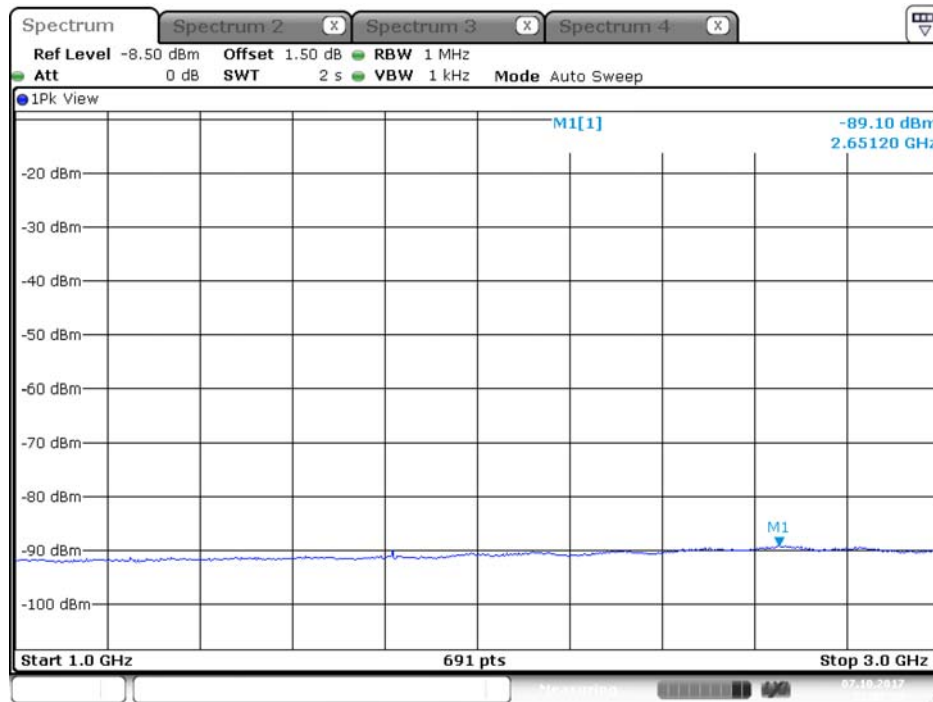

## Plot on Configuration QPSK, 20M / 5500 MHz / Peak / Port 1 / 1GHz~3GHz

Date: 7.OCT.2017 21:58:48

## Plot on Configuration QPSK, 20M / 5500 MHz / Peak / Port 2 / 1GHz~3GHz

Date: 7.OCT.2017 22:01:54

Plot on Configuration QPSK, 20M / 5580 MHz / Average / Port 1 / 1GHz~3GHz

Plot on Configuration QPSK, 20M / 5580 MHz / Average / Port 2 / 1GHz~3GHz