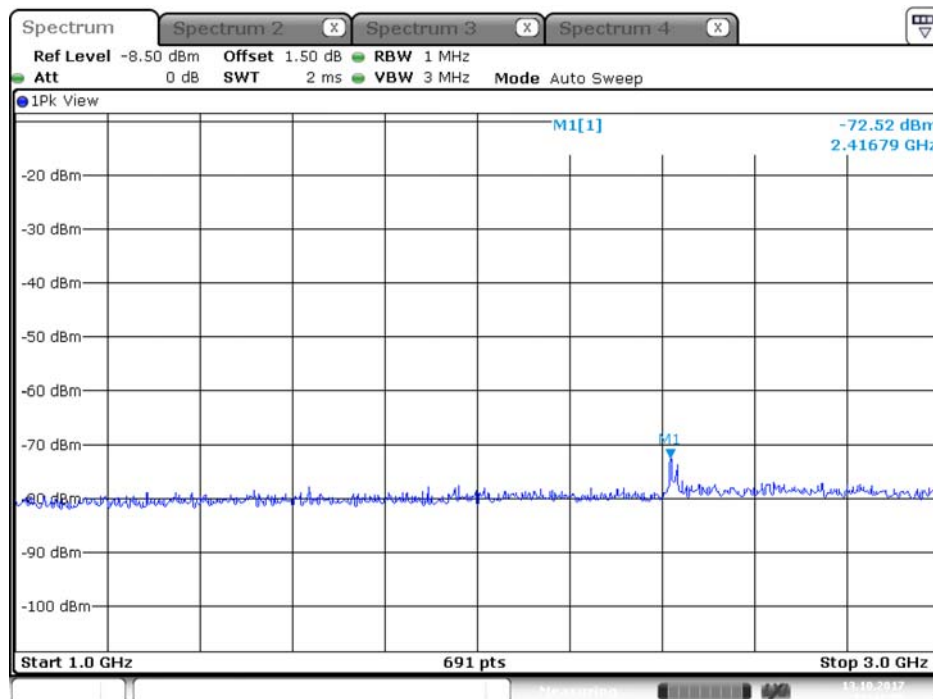

## Plot on Configuration QPSK, 20M / 5650 MHz / Peak / Port 1 / 1GHz~3GHz

Date: 7.OCT.2017 22:15:12

## Plot on Configuration QPSK, 20M / 5650 MHz / Peak / Port 2 / 1GHz~3GHz

Date: 7.OCT.2017 22:17:26

Plot on Configuration QPSK, 20M / 5720 MHz / Average / Port 1 / 1GHz~3GHz

Date: 13.OCT.2017 11:24:13

Plot on Configuration QPSK, 20M / 5720 MHz / Average / Port 2 / 1GHz~3GHz

Date: 13.OCT.2017 11:42:17

Plot on Configuration QPSK, 20M / 5720 MHz / Peak / Port 1 / 1GHz~3GHz

Date: 13.OCT.2017 11:25:03

Plot on Configuration QPSK, 20M / 5720 MHz / Peak / Port 2 / 1GHz~3GHz

Date: 13.OCT.2017 11:41:58