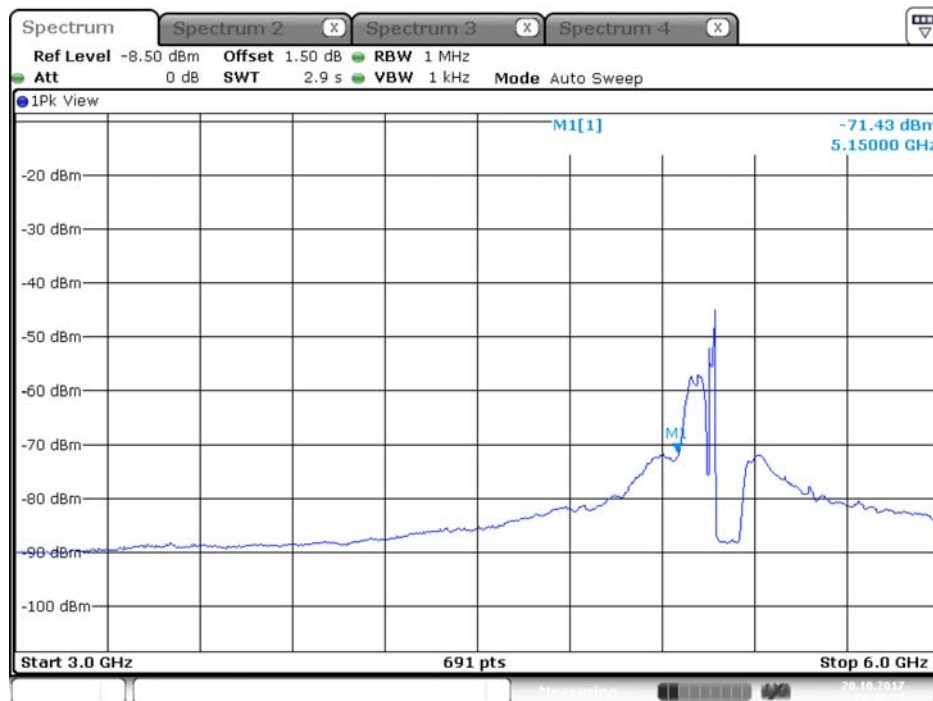

## Plot on Configuration QPSK, 80M / 5650 MHz / Peak / Port 1 / 1GHz~3GHz

Date: 7.OCT.2017 22:38:45

## Plot on Configuration QPSK, 80M / 5650 MHz / Peak / Port 2 / 1GHz~3GHz

Date: 7.OCT.2017 22:42:46

Plot on Configuration QPSK, 80M / 5720 MHz / Average / Port 1 / 1GHz~3GHz

Date: 13.OCT.2017 11:59:02

Plot on Configuration QPSK, 80M / 5720 MHz / Average / Port 2 / 1GHz~3GHz

Date: 13.OCT.2017 11:43:23

Plot on Configuration QPSK, 80M / 5720 MHz / Peak / Port 1 / 1GHz~3GHz

Date: 13.OCT.2017 11:58:44

Plot on Configuration QPSK, 80M / 5720 MHz / Peak / Port 2 / 1GHz~3GHz

Date: 13.OCT.2017 11:43:33

Plot on Configuration QPSK, 20M / 5260 MHz / Average / Port 1 / 3GHz~6GHz

Plot on Configuration QPSK, 20M / 5260 MHz / Average / Port 2 / 3GHz~6GHz

Plot on Configuration QPSK, 20M / 5260 MHz / Peak / Port 1 / 3GHz~6GHz