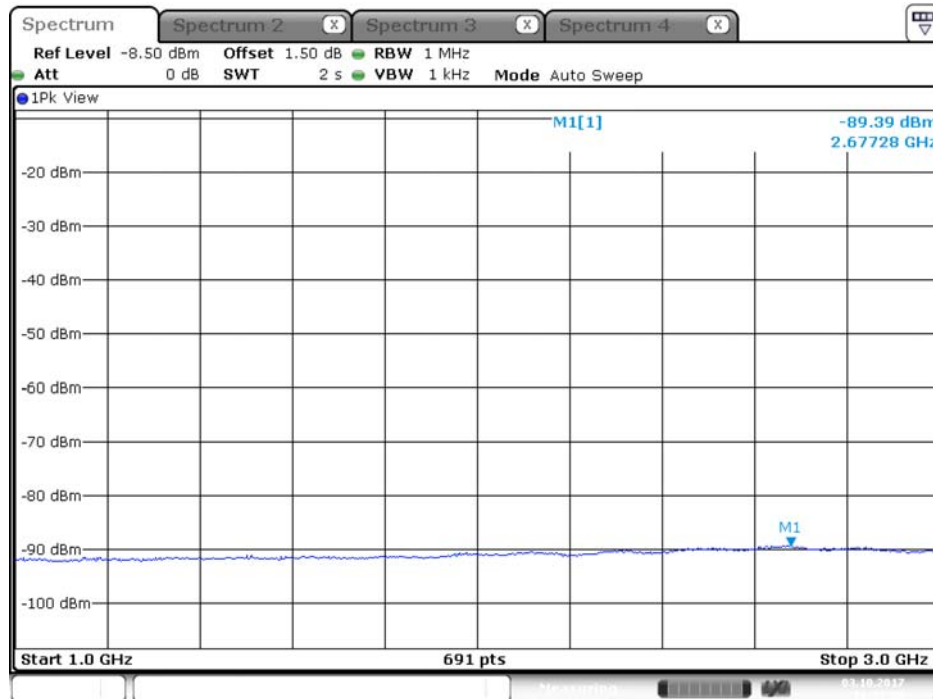

Date: 13.OCT.2017 01:46:52

Plot on Configuration QPSK, 80M / 5720 MHz / Peak / Port 2 / 18GHz~40GHz

Date: 13.OCT.2017 01:48:48

For Antenna 2:

Plot on Configuration QPSK, 20M / 5260 MHz / Average / Port 1 / 1GHz~3GHz

Plot on Configuration QPSK, 20M / 5260 MHz / Average / Port 2 / 1GHz~3GHz

## Plot on Configuration QPSK, 20M / 5260 MHz / Peak / Port 1 / 1GHz~3GHz

Date: 3.OCT.2017 16:57:47