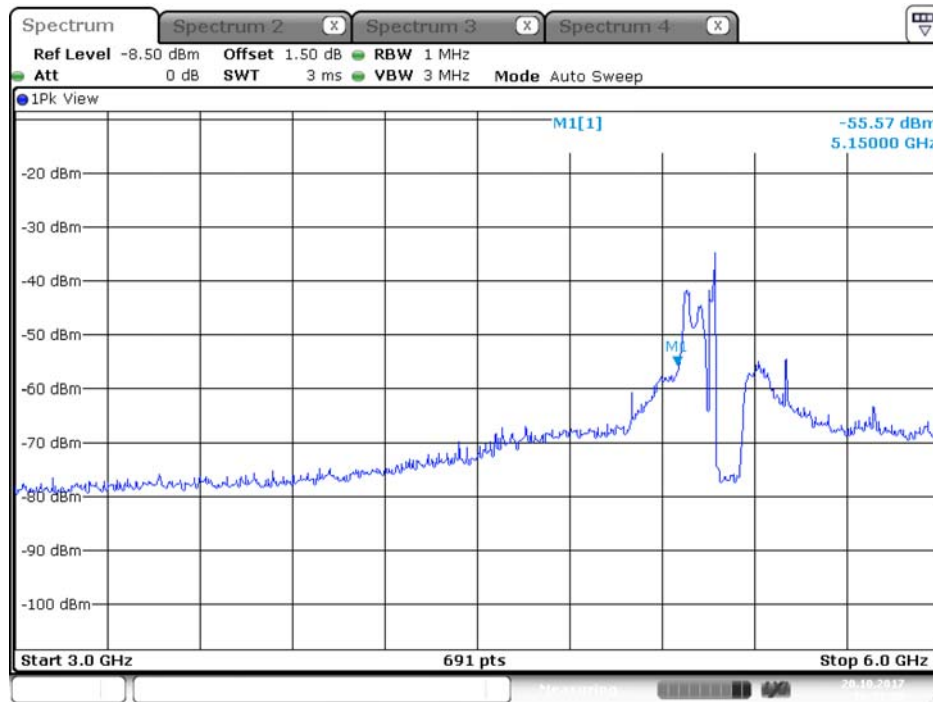

Date: 13.OCT.2017 11:43:23

Plot on Configuration QPSK, 80M / 5720 MHz / Peak / Port 1 / 1GHz~3GHz

Date: 13.OCT.2017 11:58:44

Plot on Configuration QPSK, 80M / 5720 MHz / Peak / Port 2 / 1GHz~3GHz

Date: 13.OCT.2017 11:43:33

Plot on Configuration QPSK, 20M / 5260 MHz / Average / Port 1 / 3GHz~6GHz

Plot on Configuration QPSK, 20M / 5260 MHz / Average / Port 2 / 3GHz~6GHz

Plot on Configuration QPSK, 20M / 5260 MHz / Peak / Port 1 / 3GHz~6GHz

Plot on Configuration QPSK, 20M / 5260 MHz / Peak / Port 2 / 3GHz~6GHz

Plot on Configuration QPSK, 20M / 5300 MHz / Average / Port 1 / 3GHz~6GHz

Date: 20.OCT.2017 10:54:19

Plot on Configuration QPSK, 20M / 5300 MHz / Average / Port 2 / 3GHz~6GHz