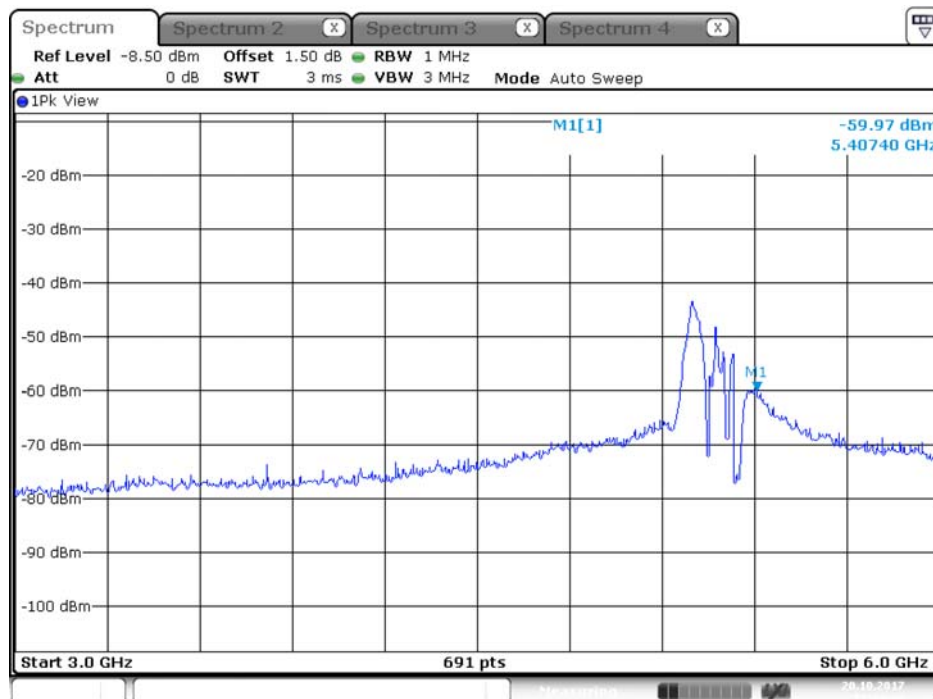

## Plot on Configuration QPSK, 80M / 5290 MHz / Average / Port 1 / 3GHz~6GHz

Date: 20.OCT.2017 11:02:02

## Plot on Configuration QPSK, 80M / 5290 MHz / Average / Port 2 / 3GHz~6GHz

Date: 20.OCT.2017 11:04:11

Plot on Configuration QPSK, 80M / 5290 MHz / Peak / Port 1 / 3GHz~6GHz

Date: 20.OCT.2017 11:03:05

Plot on Configuration QPSK, 80M / 5290 MHz / Peak / Port 2 / 3GHz~6GHz

Date: 20.OCT.2017 11:04:46

Plot on Configuration QPSK, 80M / 5300 MHz / Average / Port 1 / 3GHz~6GHz

Plot on Configuration QPSK, 80M / 5300 MHz / Average / Port 2 / 3GHz~6GHz