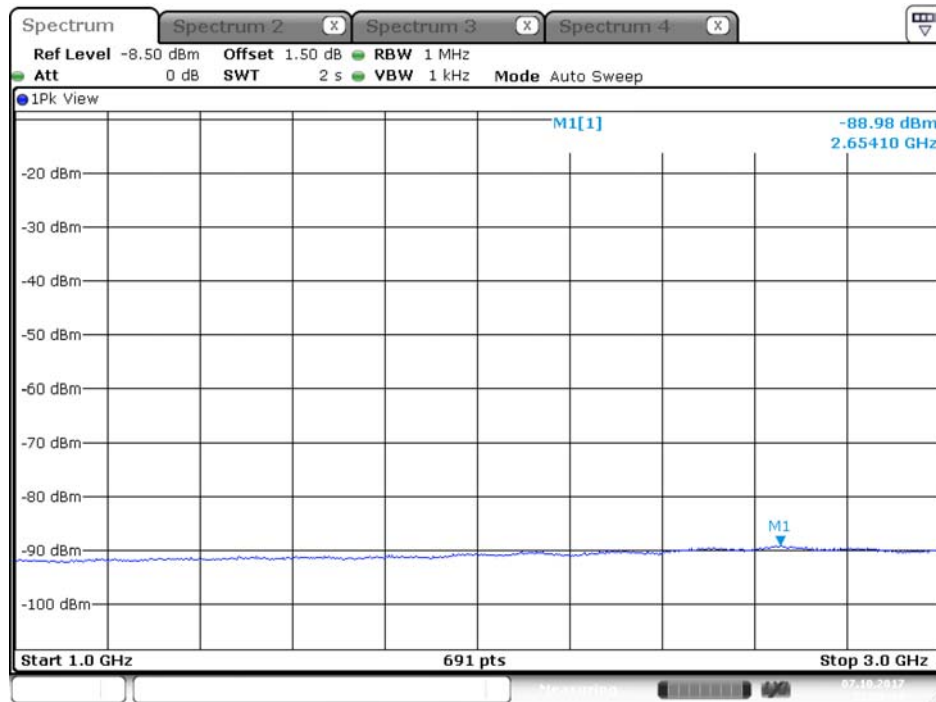

## Plot on Configuration QPSK, 80M / 5510 MHz / Peak / Port 2 / 1GHz~3GHz

Date: 7.OCT.2017 22:25:12

## Plot on Configuration QPSK, 80M / 5610 MHz / Average / Port 1 / 1GHz~3GHz

Date: 7.OCT.2017 22:27:31

## Plot on Configuration QPSK, 80M / 5610 MHz / Average / Port 2 / 1GHz~3GHz

Date: 7.OCT.2017 22:32:26

Plot on Configuration QPSK, 80M / 5610 MHz / Peak / Port 1 / 1GHz~3GHz

Date: 7.OCT.2017 22:28:32

Plot on Configuration QPSK, 80M / 5610 MHz / Peak / Port 2 / 1GHz~3GHz

## Plot on Configuration QPSK, 80M / 5650 MHz / Average / Port 1 / 1GHz~3GHz

Date: 7.OCT.2017 22:36:14