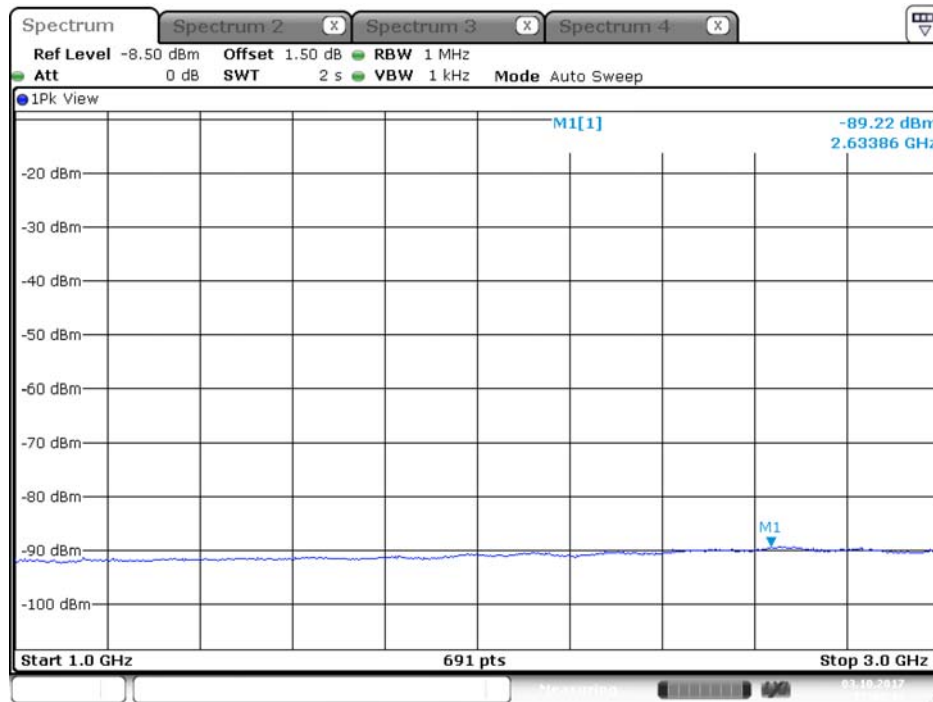

## Plot on Configuration QPSK, 20M / 5260 MHz / Peak / Port 2 / 1GHz~3GHz

Date: 3.OCT.2017 16:58:30

Plot on Configuration QPSK, 20M / 5300 MHz / Average / Port 1 / 1GHz~3GHz

Date: 3.OCT.2017 16:58:53

Plot on Configuration QPSK, 20M / 5300 MHz / Average / Port 2 / 1GHz~3GHz

Date: 3.OCT.2017 16:59:21

Plot on Configuration QPSK, 20M / 5300 MHz / Peak / Port 1 / 1GHz~3GHz

Date: 3.OCT.2017 16:59:05

Plot on Configuration QPSK, 20M / 5300 MHz / Peak / Port 2 / 1GHz~3GHz

Date: 3.OCT.2017 17:00:06

Plot on Configuration QPSK, 20M / 5320 MHz / Average / Port 1 / 1GHz~3GHz

Date: 3.OCT.2017 17:00:41

Plot on Configuration QPSK, 20M / 5320 MHz / Average / Port 2 / 1GHz~3GHz

Date: 3.OCT.2017 17:01:16

Plot on Configuration QPSK, 20M / 5320 MHz / Peak / Port 1 / 1GHz~3GHz