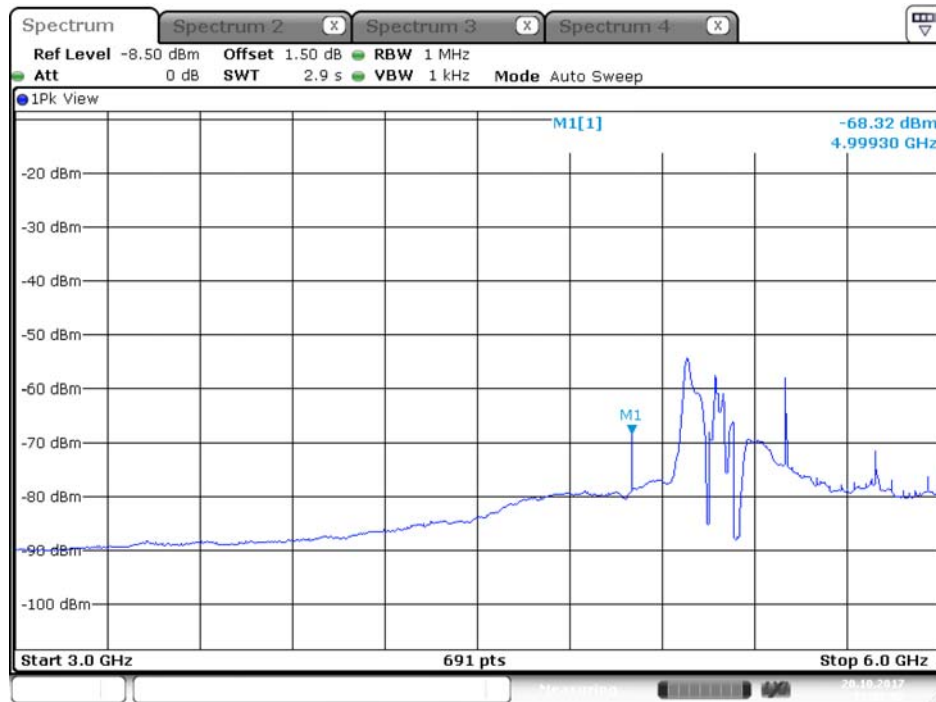

## Plot on Configuration QPSK, 20M / 5320 MHz / Peak / Port 1 / 3GHz~6GHz

Date: 20.OCT.2017 10:59:04

## Plot on Configuration QPSK, 20M / 5320 MHz / Peak / Port 2 / 3GHz~6GHz

Date: 20.OCT.2017 10:58:24

Plot on Configuration QPSK, 20M / 5250 MHz / Average / Port 1 / 3GHz~6GHz

Date: 20.OCT.2017 11:23:22

Plot on Configuration QPSK, 20M / 5250 MHz / Average / Port 2 / 3GHz~6GHz

Date: 20.OCT.2017 11:17:56

Plot on Configuration QPSK, 20M / 5250 MHz / Peak / Port 1 / 3GHz~6GHz

Date: 20.OCT.2017 11:24:06

Plot on Configuration QPSK, 20M / 5250 MHz / Peak / Port 2 / 3GHz~6GHz

Date: 20.OCT.2017 11:18:44

## Plot on Configuration QPSK, 80M / 5290 MHz / Average / Port 1 / 3GHz~6GHz

Date: 20.OCT.2017 11:02:02