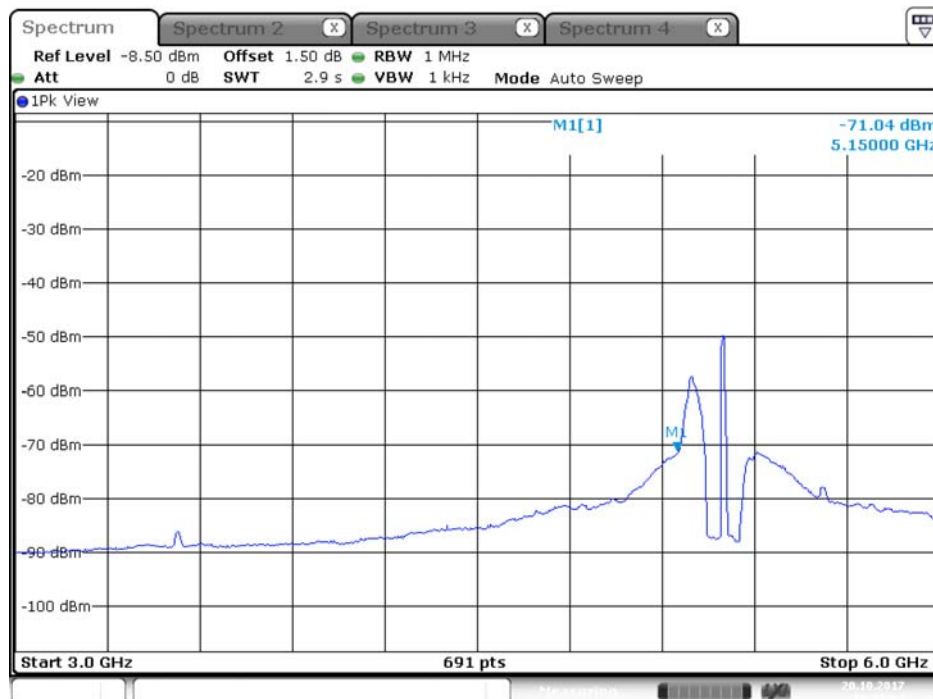

Date: 13.OCT.2017 11:43:23

Plot on Configuration QPSK, 80M / 5720 MHz / Peak / Port 1 / 1GHz~3GHz

Date: 13.OCT.2017 11:58:44

Plot on Configuration QPSK, 80M / 5720 MHz / Peak / Port 2 / 1GHz~3GHz

Date: 13.OCT.2017 11:43:33

Plot on Configuration QPSK, 20M / 5260 MHz / Average / Port 1 / 3GHz~6GHz

Plot on Configuration QPSK, 20M / 5260 MHz / Average / Port 2 / 3GHz~6GHz

Plot on Configuration QPSK, 20M / 5260 MHz / Peak / Port 1 / 3GHz~6GHz

Plot on Configuration QPSK, 20M / 5260 MHz / Peak / Port 2 / 3GHz~6GHz

Plot on Configuration QPSK, 20M / 5300 MHz / Average / Port 1 / 3GHz~6GHz

Date: 20.OCT.2017 10:54:19

Plot on Configuration QPSK, 20M / 5300 MHz / Average / Port 2 / 3GHz~6GHz

## Plot on Configuration QPSK, 20M / 5320 MHz / Peak / Port 1 / 3GHz~6GHz

Date: 20.OCT.2017 10:59:04