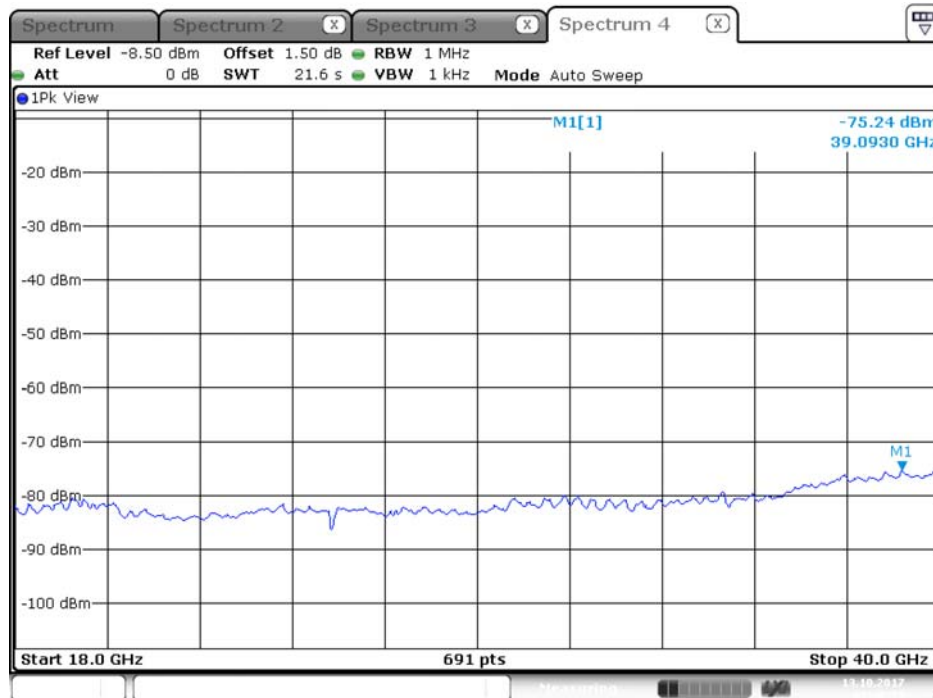

Plot on Configuration QPSK, 80M / 5610 MHz / Peak / Port 2 / 18GHz~40GHz

Plot on Configuration QPSK, 80M / 5650 MHz / Average / Port 1 / 18GHz~40GHz

Date: 12.OCT.2017 22:00:16

Plot on Configuration QPSK, 80M / 5650 MHz / Average / Port 2 / 18GHz~40GHz

Date: 12.OCT.2017 22:01:54

Plot on Configuration QPSK, 80M / 5650 MHz / Peak / Port 1 / 18GHz~40GHz

Date: 12.OCT.2017 21:59:21

Plot on Configuration QPSK, 80M / 5650 MHz / Peak / Port 2 / 18GHz~40GHz

Date: 12.OCT.2017 22:02:08

Plot on Configuration QPSK, 80M / 5720 MHz / Average / Port 1 / 18GHz~40GHz

Plot on Configuration QPSK, 80M / 5720 MHz / Average / Port 2 / 18GHz~40GHz

Plot on Configuration QPSK, 80M / 5720 MHz / Peak / Port 1 / 18GHz~40GHz