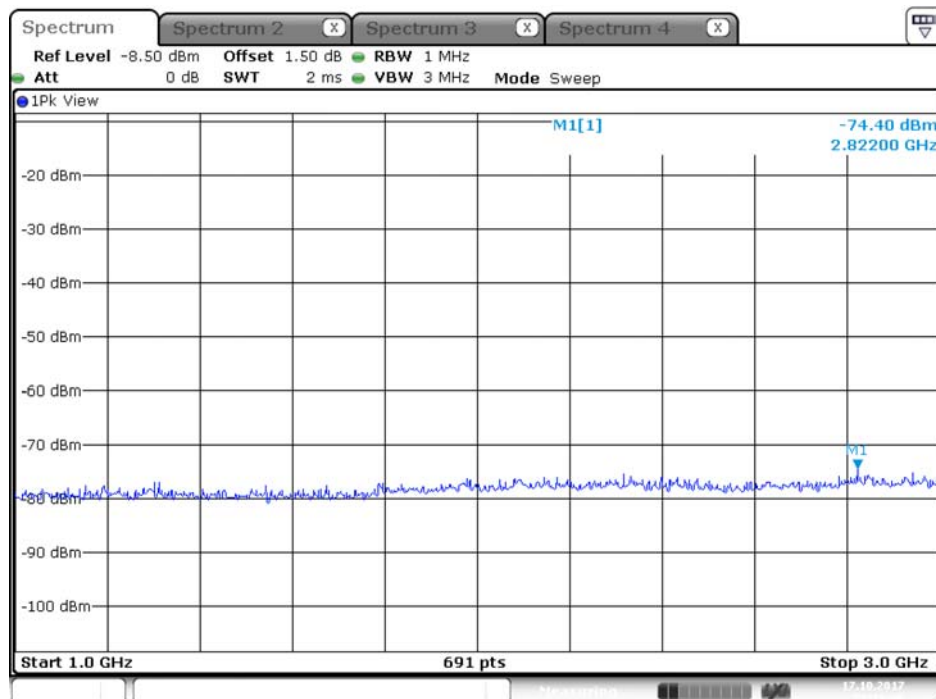

Plot on Configuration QPSK, 20M / 5250 MHz / Peak / Port 2 / 1GHz~3GHz

Date: 17.OCT.2017 21:16:47