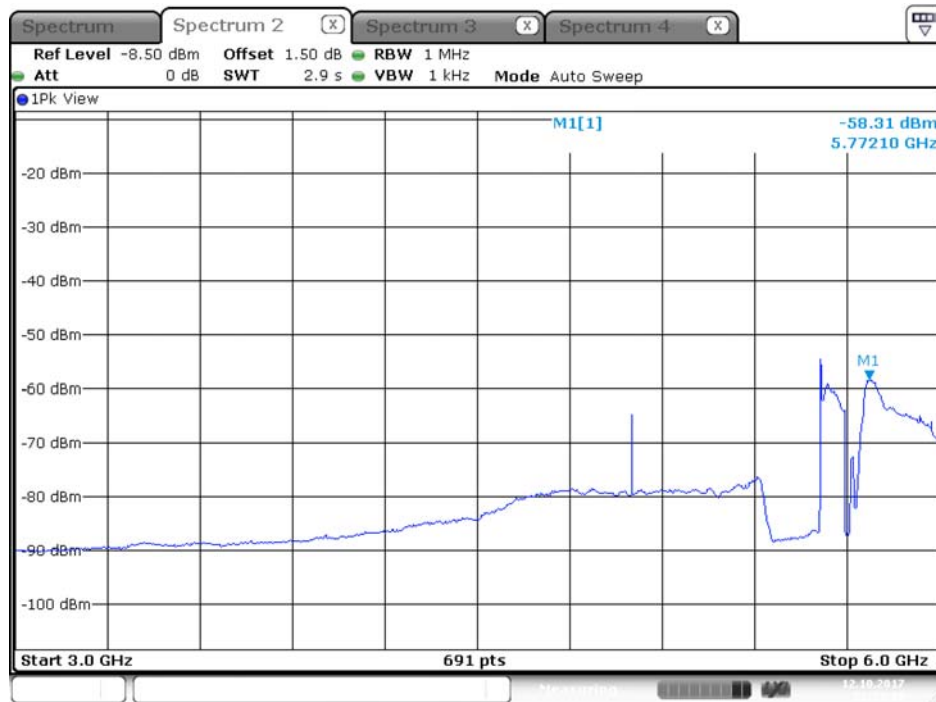

Date: 12.OCT.2017 22:33:39

Plot on Configuration QPSK, 80M / 5610 MHz / Average / Port 1 / 3GHz~6GHz

Date: 12.OCT.2017 22:30:20

Plot on Configuration QPSK, 80M / 5610 MHz / Average / Port 2 / 3GHz~6GHz

Date: 12.OCT.2017 22:27:56

Plot on Configuration QPSK, 80M / 5610 MHz / Peak / Port 1 / 3GHz~6GHz

Date: 12.OCT.2017 22:29:33

Plot on Configuration QPSK, 80M / 5610 MHz / Peak / Port 2 / 3GHz~6GHz

Date: 12.OCT.2017 22:28:38

Plot on Configuration QPSK, 80M / 5650 MHz / Average / Port 1 / 3GHz~6GHz

Date: 12.OCT.2017 22:23:38

Plot on Configuration QPSK, 80M / 5650 MHz / Average / Port 2 / 3GHz~6GHz

Date: 12.OCT.2017 22:26:22

Plot on Configuration QPSK, 80M / 5650 MHz / Peak / Port 1 / 3GHz~6GHz

Date: 12.OCT.2017 22:24:42

Plot on Configuration QPSK, 80M / 5650 MHz / Peak / Port 2 / 3GHz~6GHz

Date: 12.OCT.2017 22:25:32

Plot on Configuration QPSK, 80M / 5720 MHz / Average / Port 1 / 3GHz~6GHz

Plot on Configuration QPSK, 80M / 5720 MHz / Average / Port 2 / 3GHz~6GHz