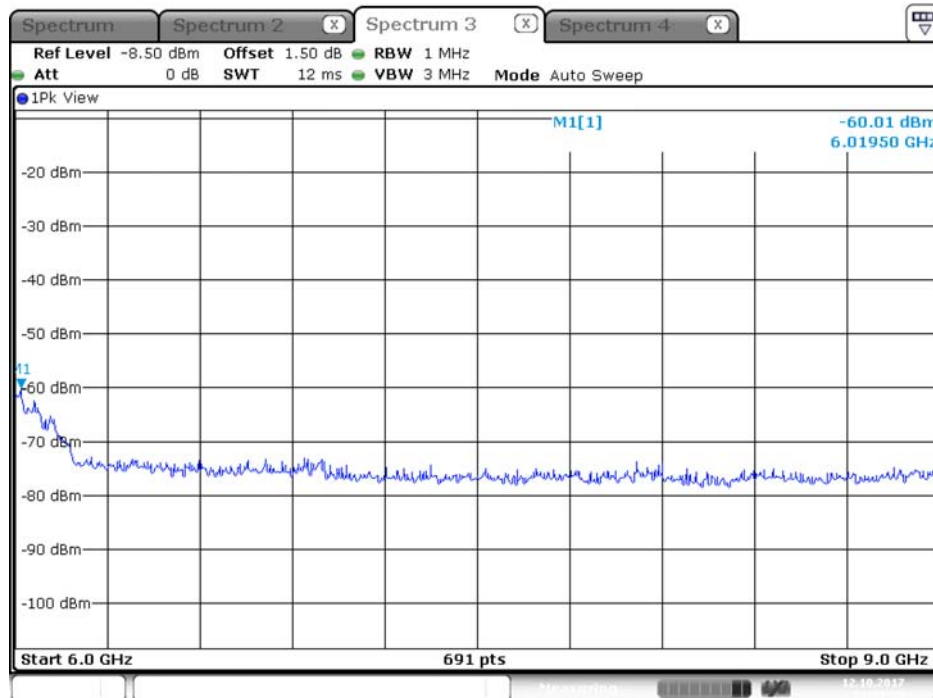

Plot on Configuration QPSK, 20M / 5720 MHz / Average / Port 2 / 6GHz~9GHz

Plot on Configuration QPSK, 20M / 5720 MHz / Peak / Port 1 / 6GHz~9GHz

Plot on Configuration QPSK, 20M / 5720 MHz / Peak / Port 2 / 6GHz~9GHz

Plot on Configuration QPSK, 80M / 5510 MHz / Average / Port 1 / 6GHz~9GHz

Plot on Configuration QPSK, 80M / 5510 MHz / Average / Port 2 / 6GHz~9GHz

Plot on Configuration QPSK, 80M / 5510 MHz / Peak / Port 1 / 6GHz~9GHz

Plot on Configuration QPSK, 80M / 5510 MHz / Peak / Port 2 / 6GHz~9GHz

Plot on Configuration QPSK, 80M / 5610 MHz / Average / Port 1 / 6GHz~9GHz

Plot on Configuration QPSK, 80M / 5610 MHz / Average / Port 2 / 6GHz~9GHz

Plot on Configuration QPSK, 80M / 5610 MHz / Peak / Port 1 / 6GHz~9GHz

Date: 12.OCT.2017 21:42:24

Plot on Configuration QPSK, 80M / 5610 MHz / Peak / Port 2 / 6GHz~9GHz

Date: 12.OCT.2017 21:51:04

Plot on Configuration QPSK, 80M / 5650 MHz / Average / Port 1 / 6GHz~9GHz