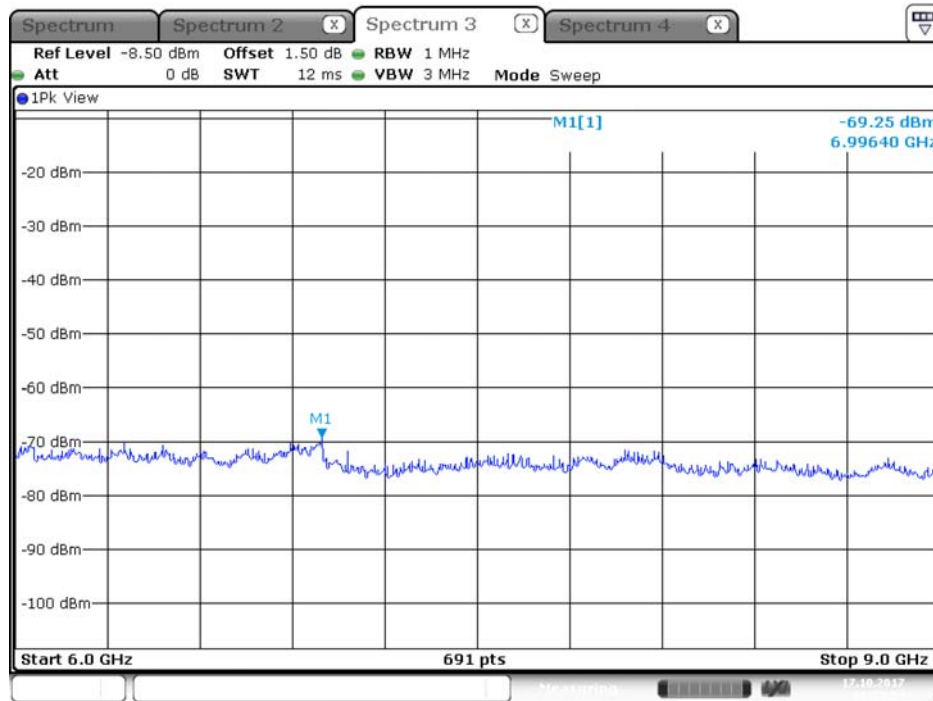

Date: 16.OCT.2017 23:53:56

Plot on Configuration QPSK, 80M / 5300 MHz / Average / Port 1 / 6GHz~9GHz

Date: 17.OCT.2017 00:56:41

Plot on Configuration QPSK, 80M / 5300 MHz / Average / Port 2 / 6GHz~9GHz

Date: 17.OCT.2017 01:03:17

Plot on Configuration QPSK, 80M / 5300 MHz / Peak / Port 1 / 6GHz~9GHz

Plot on Configuration QPSK, 80M / 5300 MHz / Peak / Port 2 / 6GHz~9GHz

Plot on Configuration QPSK, 80M / 5310 MHz / Average / Port 1 / 6GHz~9GHz

Plot on Configuration QPSK, 80M / 5310 MHz / Average / Port 2 / 6GHz~9GHz

Plot on Configuration QPSK, 80M / 5310 MHz / Peak / Port 1 / 6GHz~9GHz

Plot on Configuration QPSK, 80M / 5310 MHz / Peak / Port 2 / 6GHz~9GHz