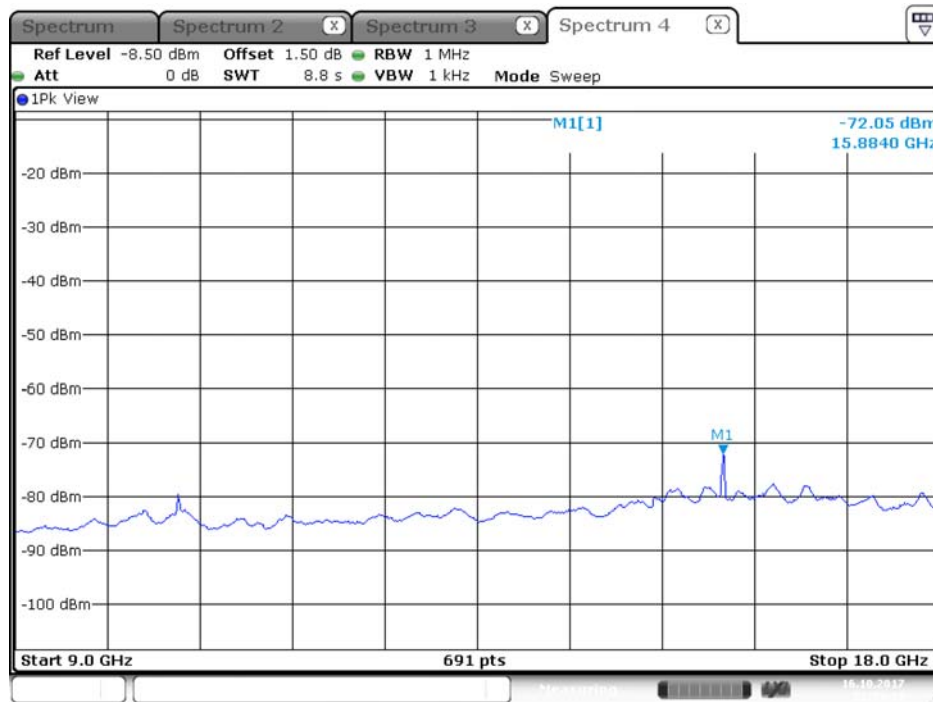

Plot on Configuration QPSK, 80M / 5720 MHz / Peak / Port 1 / 6GHz~9GHz

Date: 13.OCT.2017 01:26:19

Plot on Configuration QPSK, 80M / 5720 MHz / Peak / Port 2 / 6GHz~9GHz

Date: 13.OCT.2017 01:26:57

Plot on Configuration QPSK, 20M / 5260 MHz / Average / Port 1 / 9GHz~18GHz

Date: 16.OCT.2017 22:19:23

Plot on Configuration QPSK, 20M / 5260 MHz / Average / Port 2 / 9GHz~18GHz

Date: 16.OCT.2017 22:25:46

Plot on Configuration QPSK, 20M / 5260 MHz / Peak / Port 1 / 9GHz~18GHz

Date: 16.OCT.2017 22:19:41

Plot on Configuration QPSK, 20M / 5260 MHz / Peak / Port 2 / 9GHz~18GHz

Date: 16.OCT.2017 22:25:18

Plot on Configuration QPSK, 20M / 5300 MHz / Average / Port 1 / 9GHz~18GHz

Plot on Configuration QPSK, 20M / 5300 MHz / Average / Port 2 / 9GHz~18GHz

Plot on Configuration QPSK, 20M / 5300 MHz / Peak / Port 1 / 9GHz~18GHz

Date: 16.OCT.2017 22:59:50

Plot on Configuration QPSK, 20M / 5300 MHz / Peak / Port 2 / 9GHz~18GHz

Date: 16.OCT.2017 23:04:32

Plot on Configuration QPSK, 20M / 5320 MHz / Average / Port 1 / 9GHz~18GHz