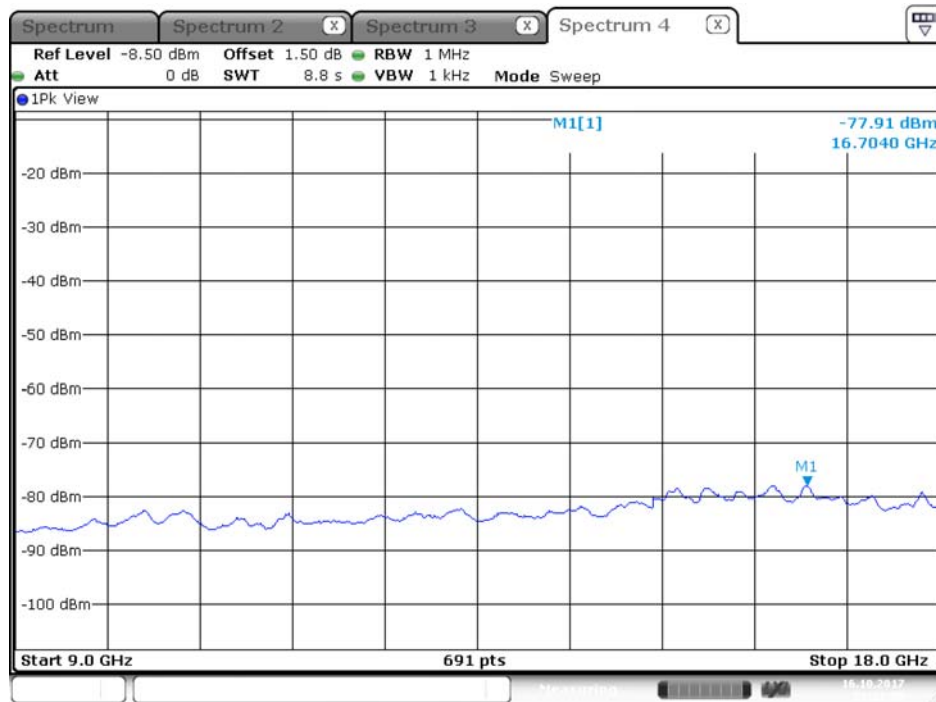

Plot on Configuration QPSK, 20M / 5260 MHz / Peak / Port 2 / 9GHz~18GHz

Date: 16.OCT.2017 22:25:18

Plot on Configuration QPSK, 20M / 5300 MHz / Average / Port 1 / 9GHz~18GHz

Plot on Configuration QPSK, 20M / 5300 MHz / Average / Port 2 / 9GHz~18GHz

Plot on Configuration QPSK, 20M / 5300 MHz / Peak / Port 1 / 9GHz~18GHz

Date: 16.OCT.2017 22:59:50

Plot on Configuration QPSK, 20M / 5300 MHz / Peak / Port 2 / 9GHz~18GHz

Date: 16.OCT.2017 23:04:32

Plot on Configuration QPSK, 20M / 5320 MHz / Average / Port 1 / 9GHz~18GHz

Date: 16.OCT.2017 23:22:59

Plot on Configuration QPSK, 20M / 5320 MHz / Average / Port 2 / 9GHz~18GHz

Date: 16.OCT.2017 23:28:06