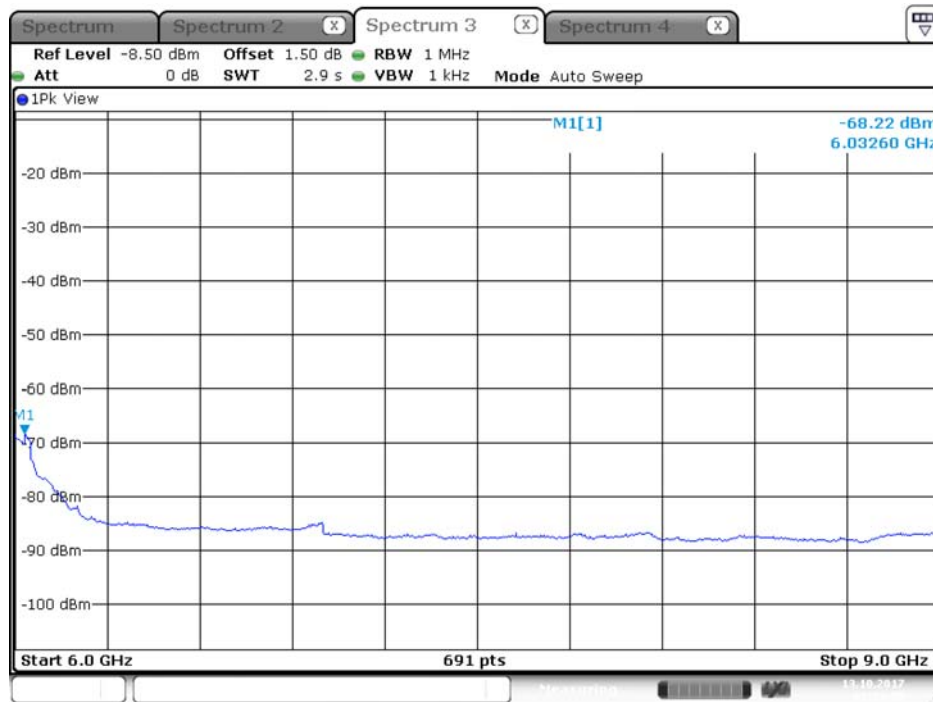

Plot on Configuration QPSK, 20M / 5580 MHz / Average / Port 1 / 6GHz~9GHz

Plot on Configuration QPSK, 20M / 5580 MHz / Average / Port 2 / 6GHz~9GHz

Plot on Configuration QPSK, 20M / 5580 MHz / Peak / Port 1 / 6GHz~9GHz

Date: 12.OCT.2017 19:46:20

Plot on Configuration QPSK, 20M / 5580 MHz / Peak / Port 2 / 6GHz~9GHz

Date: 12.OCT.2017 19:56:34

Plot on Configuration QPSK, 20M / 5650 MHz / Average / Port 1 / 6GHz~9GHz

Plot on Configuration QPSK, 20M / 5650 MHz / Average / Port 2 / 6GHz~9GHz

Plot on Configuration QPSK, 20M / 5650 MHz / Peak / Port 1 / 6GHz~9GHz

Plot on Configuration QPSK, 20M / 5650 MHz / Peak / Port 2 / 6GHz~9GHz

Plot on Configuration QPSK, 20M / 5720 MHz / Average / Port 1 / 6GHz~9GHz

Plot on Configuration QPSK, 20M / 5720 MHz / Average / Port 2 / 6GHz~9GHz

Plot on Configuration QPSK, 20M / 5720 MHz / Peak / Port 1 / 6GHz~9GHz

Plot on Configuration QPSK, 20M / 5720 MHz / Peak / Port 2 / 6GHz~9GHz