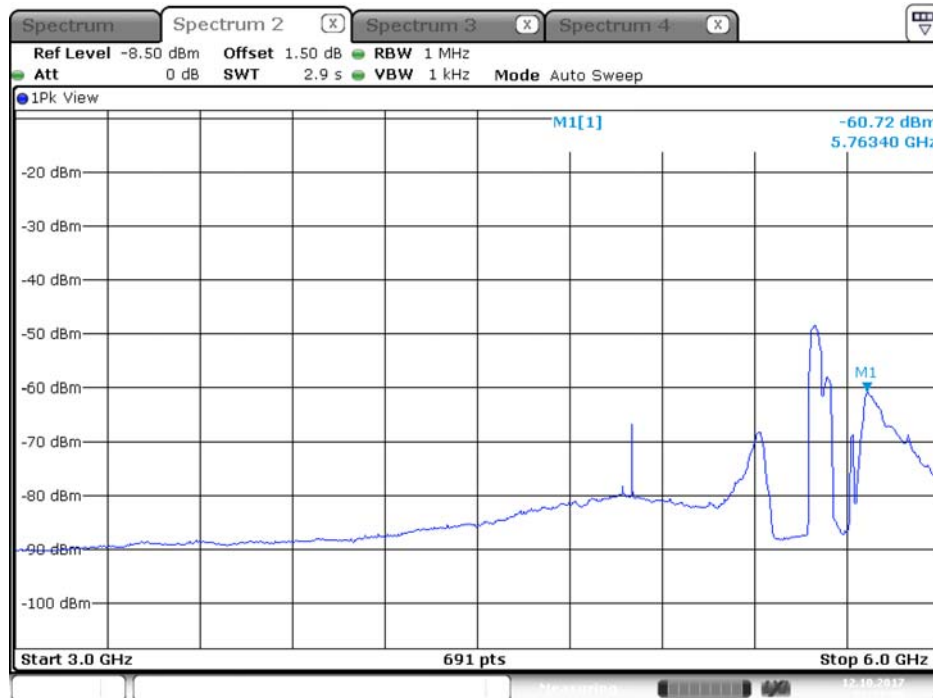

Plot on Configuration QPSK, 20M / 5720 MHz / Peak / Port 1 / 3GHz~6GHz

Date: 13.OCT.2017 01:00:05

Plot on Configuration QPSK, 20M / 5720 MHz / Peak / Port 2 / 3GHz~6GHz

Date: 13.OCT.2017 01:05:12

Plot on Configuration QPSK, 80M / 5510 MHz / Average / Port 1 / 3GHz~6GHz

Plot on Configuration QPSK, 80M / 5510 MHz / Average / Port 2 / 3GHz~6GHz

Plot on Configuration QPSK, 80M / 5510 MHz / Peak / Port 1 / 3GHz~6GHz

Date: 12.OCT.2017 22:32:43

Plot on Configuration QPSK, 80M / 5510 MHz / Peak / Port 2 / 3GHz~6GHz

Date: 12.OCT.2017 22:33:39

Plot on Configuration QPSK, 80M / 5610 MHz / Average / Port 1 / 3GHz~6GHz

Date: 12.OCT.2017 22:30:20

Plot on Configuration QPSK, 80M / 5610 MHz / Average / Port 2 / 3GHz~6GHz

Date: 12.OCT.2017 22:27:56

Plot on Configuration QPSK, 80M / 5610 MHz / Peak / Port 1 / 3GHz~6GHz

Date: 12.OCT.2017 22:29:33

Plot on Configuration QPSK, 80M / 5610 MHz / Peak / Port 2 / 3GHz~6GHz

Date: 12.OCT.2017 22:28:38

Plot on Configuration QPSK, 80M / 5650 MHz / Average / Port 1 / 3GHz~6GHz