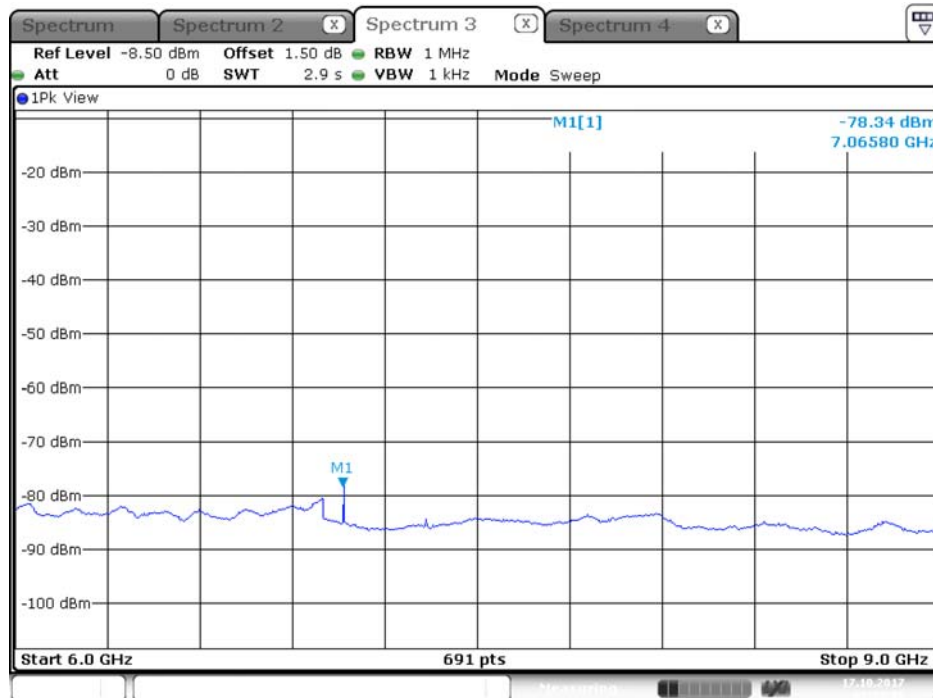

Date: 17.OCT.2017 19:39:06

Plot on Configuration QPSK, 20M / 5250 MHz / Peak / Port 2 / 6GHz~9GHz

Date: 17.OCT.2017 20:00:59

Plot on Configuration QPSK, 80M / 5290 MHz / Average / Port 1 / 6GHz~9GHz

Date: 16.OCT.2017 23:41:48

Plot on Configuration QPSK, 80M / 5290 MHz / Average / Port 2 / 6GHz~9GHz

Date: 16.OCT.2017 23:54:22

Plot on Configuration QPSK, 80M / 5290 MHz / Peak / Port 1 / 6GHz~9GHz

Date: 16.OCT.2017 23:42:45

Plot on Configuration QPSK, 80M / 5290 MHz / Peak / Port 2 / 6GHz~9GHz

Date: 16.OCT.2017 23:53:56

Plot on Configuration QPSK, 80M / 5300 MHz / Average / Port 1 / 6GHz~9GHz

Date: 17.OCT.2017 00:56:41

Plot on Configuration QPSK, 80M / 5300 MHz / Average / Port 2 / 6GHz~9GHz

Date: 17.OCT.2017 01:03:17

Plot on Configuration QPSK, 80M / 5300 MHz / Peak / Port 1 / 6GHz~9GHz

Plot on Configuration QPSK, 80M / 5300 MHz / Peak / Port 2 / 6GHz~9GHz

Plot on Configuration QPSK, 80M / 5310 MHz / Average / Port 1 / 6GHz~9GHz