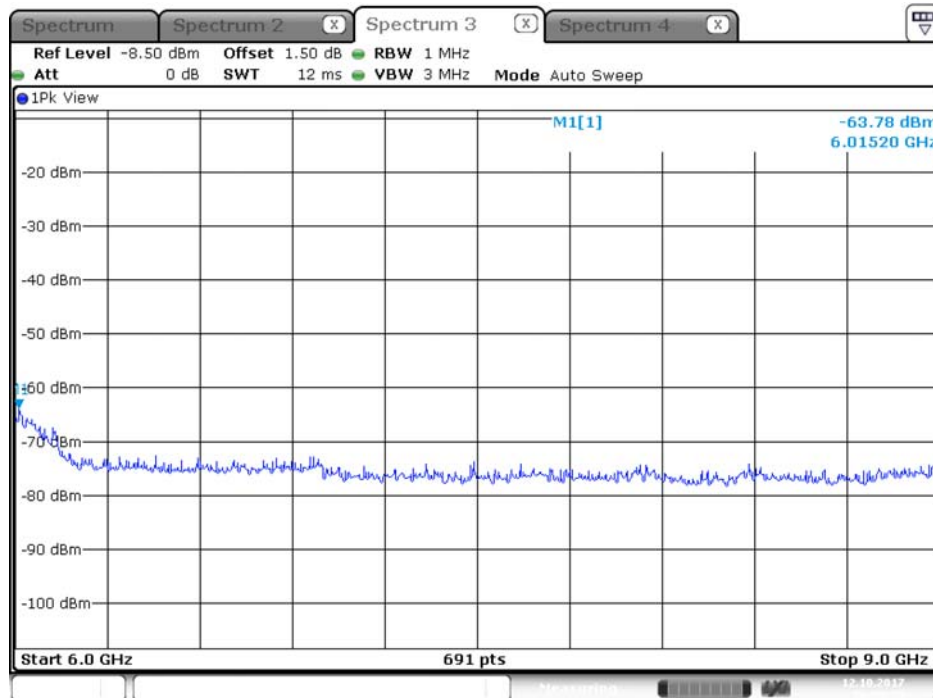

Plot on Configuration QPSK, 20M / 5580 MHz / Average / Port 1 / 6GHz~9GHz

Plot on Configuration QPSK, 20M / 5580 MHz / Average / Port 2 / 6GHz~9GHz

Plot on Configuration QPSK, 20M / 5580 MHz / Peak / Port 1 / 6GHz~9GHz

Date: 12.OCT.2017 19:46:20

Plot on Configuration QPSK, 20M / 5580 MHz / Peak / Port 2 / 6GHz~9GHz

Date: 12.OCT.2017 19:56:34

Plot on Configuration QPSK, 20M / 5650 MHz / Average / Port 1 / 6GHz~9GHz

Plot on Configuration QPSK, 20M / 5650 MHz / Average / Port 2 / 6GHz~9GHz

Plot on Configuration QPSK, 20M / 5650 MHz / Peak / Port 1 / 6GHz~9GHz

Plot on Configuration QPSK, 20M / 5650 MHz / Peak / Port 2 / 6GHz~9GHz

Plot on Configuration QPSK, 20M / 5720 MHz / Average / Port 1 / 6GHz~9GHz

Plot on Configuration QPSK, 20M / 5720 MHz / Average / Port 2 / 6GHz~9GHz

Plot on Configuration QPSK, 20M / 5720 MHz / Peak / Port 1 / 6GHz~9GHz

Plot on Configuration QPSK, 20M / 5720 MHz / Peak / Port 2 / 6GHz~9GHz