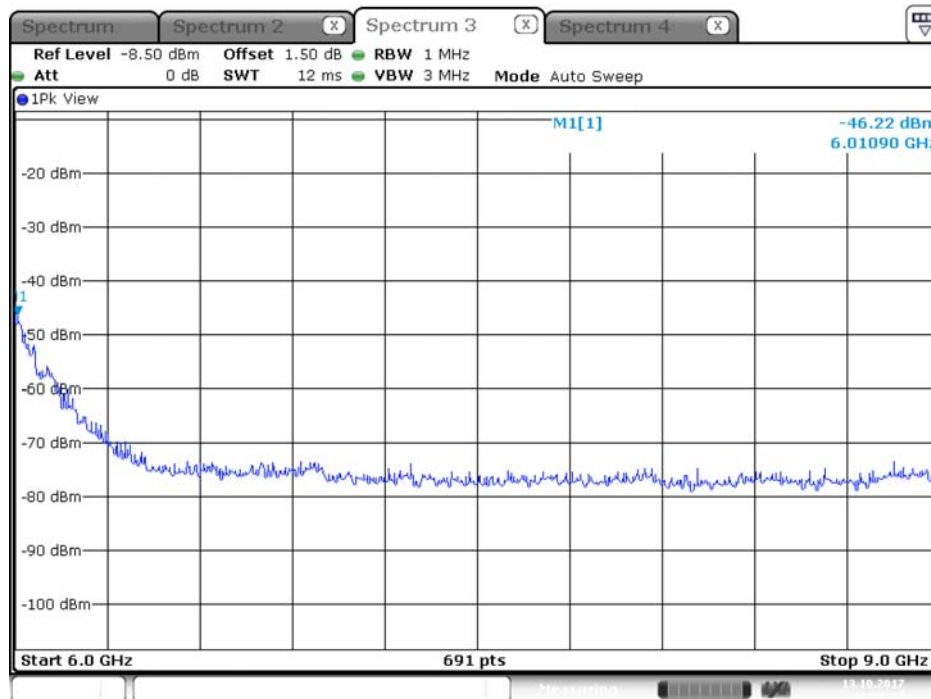

Date: 12.OCT.2017 21:58:21

Plot on Configuration QPSK, 80M / 5650 MHz / Average / Port 2 / 6GHz~9GHz

Date: 12.OCT.2017 22:04:23

Plot on Configuration QPSK, 80M / 5650 MHz / Peak / Port 1 / 6GHz~9GHz

Date: 12.OCT.2017 21:56:42

Plot on Configuration QPSK, 80M / 5650 MHz / Peak / Port 2 / 6GHz~9GHz

Date: 12.OCT.2017 22:04:05

Plot on Configuration QPSK, 80M / 5720 MHz / Average / Port 1 / 6GHz~9GHz

Plot on Configuration QPSK, 80M / 5720 MHz / Average / Port 2 / 6GHz~9GHz

Plot on Configuration QPSK, 80M / 5720 MHz / Peak / Port 1 / 6GHz~9GHz

Date: 13.OCT.2017 01:26:19

Plot on Configuration QPSK, 80M / 5720 MHz / Peak / Port 2 / 6GHz~9GHz

Date: 13.OCT.2017 01:26:57

Plot on Configuration QPSK, 20M / 5260 MHz / Average / Port 1 / 9GHz~18GHz

Date: 16.OCT.2017 22:19:23

Plot on Configuration QPSK, 20M / 5260 MHz / Average / Port 2 / 9GHz~18GHz

Date: 16.OCT.2017 22:25:46

Plot on Configuration QPSK, 20M / 5260 MHz / Peak / Port 1 / 9GHz~18GHz

Date: 16.OCT.2017 22:19:41