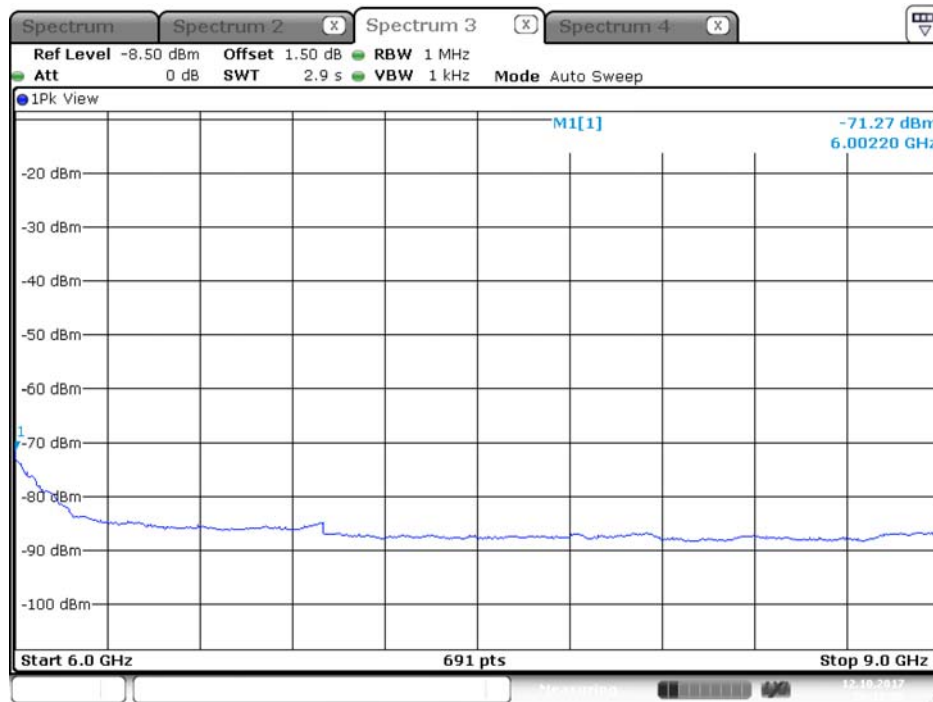

Plot on Configuration QPSK, 20M / 5500 MHz / Average / Port 2 / 6GHz~9GHz

Date: 12.OCT.2017 19:34:00

Plot on Configuration QPSK, 20M / 5500 MHz / Peak / Port 1 / 6GHz~9GHz

Plot on Configuration QPSK, 20M / 5500 MHz / Peak / Port 2 / 6GHz~9GHz

Plot on Configuration QPSK, 20M / 5580 MHz / Average / Port 1 / 6GHz~9GHz

Plot on Configuration QPSK, 20M / 5580 MHz / Average / Port 2 / 6GHz~9GHz

Plot on Configuration QPSK, 20M / 5580 MHz / Peak / Port 1 / 6GHz~9GHz

Date: 12.OCT.2017 19:46:20

Plot on Configuration QPSK, 20M / 5580 MHz / Peak / Port 2 / 6GHz~9GHz

Date: 12.OCT.2017 19:56:34

Plot on Configuration QPSK, 20M / 5650 MHz / Average / Port 1 / 6GHz~9GHz

Plot on Configuration QPSK, 20M / 5650 MHz / Average / Port 2 / 6GHz~9GHz

Plot on Configuration QPSK, 20M / 5650 MHz / Peak / Port 1 / 6GHz~9GHz

Plot on Configuration QPSK, 20M / 5650 MHz / Peak / Port 2 / 6GHz~9GHz

Plot on Configuration QPSK, 20M / 5720 MHz / Average / Port 1 / 6GHz~9GHz