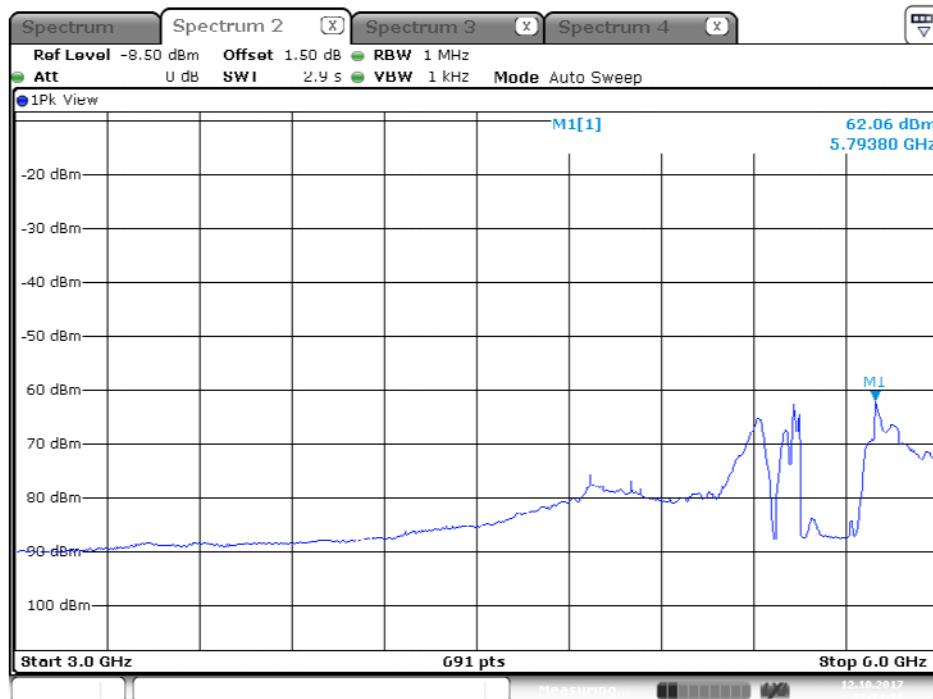

Plot on Configuration QPSK, 20M / 5650 MHz / Peak / Port 2 / 3GHz~6GHz

Date: 12.OCT.2017 20:27:41

Plot on Configuration QPSK, 20M / 5720 MHz / Average / Port 1 / 3GHz~6GHz

Plot on Configuration QPSK, 20M / 5720 MHz / Average / Port 2 / 3GHz~6GHz

Plot on Configuration QPSK, 20M / 5720 MHz / Peak / Port 1 / 3GHz~6GHz

Date: 13.OCT.2017 01:00:05

Plot on Configuration QPSK, 20M / 5720 MHz / Peak / Port 2 / 3GHz~6GHz

Date: 13.OCT.2017 01:05:12

Plot on Configuration QPSK, 80M / 5510 MHz / Average / Port 1 / 3GHz~6GHz

Plot on Configuration QPSK, 80M / 5510 MHz / Average / Port 2 / 3GHz~6GHz

Plot on Configuration QPSK, 80M / 5510 MHz / Peak / Port 1 / 3GHz~6GHz

Date: 12.OCT.2017 22:32:43

Plot on Configuration QPSK, 80M / 5510 MHz / Peak / Port 2 / 3GHz~6GHz