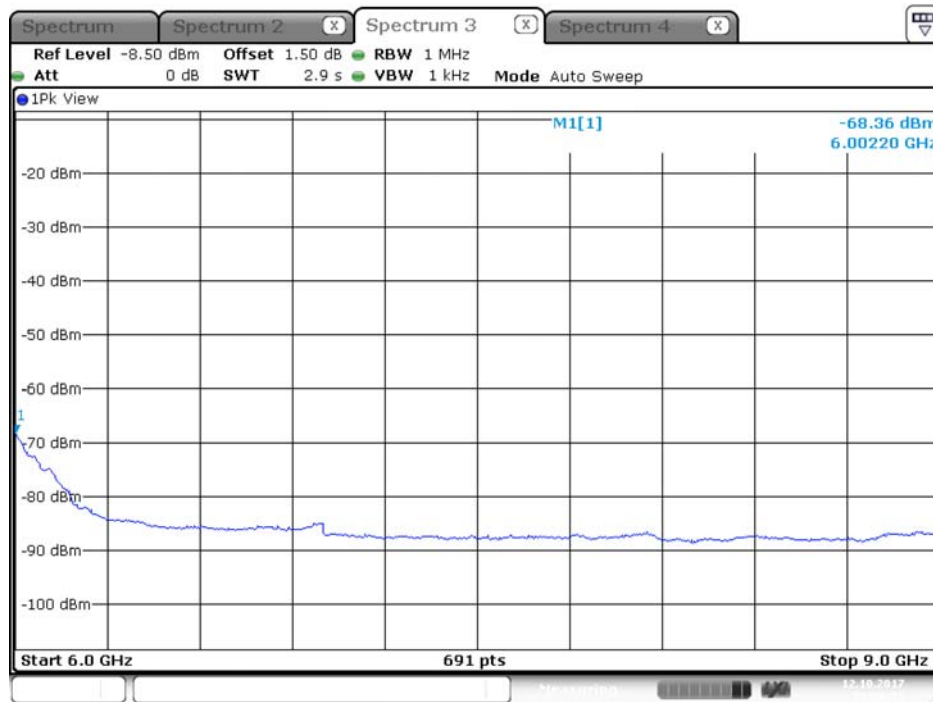

Plot on Configuration QPSK, 80M / 5510 MHz / Peak / Port 2 / 6GHz~9GHz

Plot on Configuration QPSK, 80M / 5610 MHz / Average / Port 1 / 6GHz~9GHz

Plot on Configuration QPSK, 80M / 5610 MHz / Average / Port 2 / 6GHz~9GHz

Plot on Configuration QPSK, 80M / 5610 MHz / Peak / Port 1 / 6GHz~9GHz

Date: 12.OCT.2017 21:42:24

Plot on Configuration QPSK, 80M / 5610 MHz / Peak / Port 2 / 6GHz~9GHz

Date: 12.OCT.2017 21:51:04

Plot on Configuration QPSK, 80M / 5650 MHz / Average / Port 1 / 6GHz~9GHz

Date: 12.OCT.2017 21:58:21

Plot on Configuration QPSK, 80M / 5650 MHz / Average / Port 2 / 6GHz~9GHz

Date: 12.OCT.2017 22:04:23

Plot on Configuration QPSK, 80M / 5650 MHz / Peak / Port 1 / 6GHz~9GHz

Date: 12.OCT.2017 21:56:42

Plot on Configuration QPSK, 80M / 5650 MHz / Peak / Port 2 / 6GHz~9GHz

Date: 12.OCT.2017 22:04:05

Plot on Configuration QPSK, 80M / 5720 MHz / Average / Port 1 / 6GHz~9GHz

Plot on Configuration QPSK, 80M / 5720 MHz / Average / Port 2 / 6GHz~9GHz