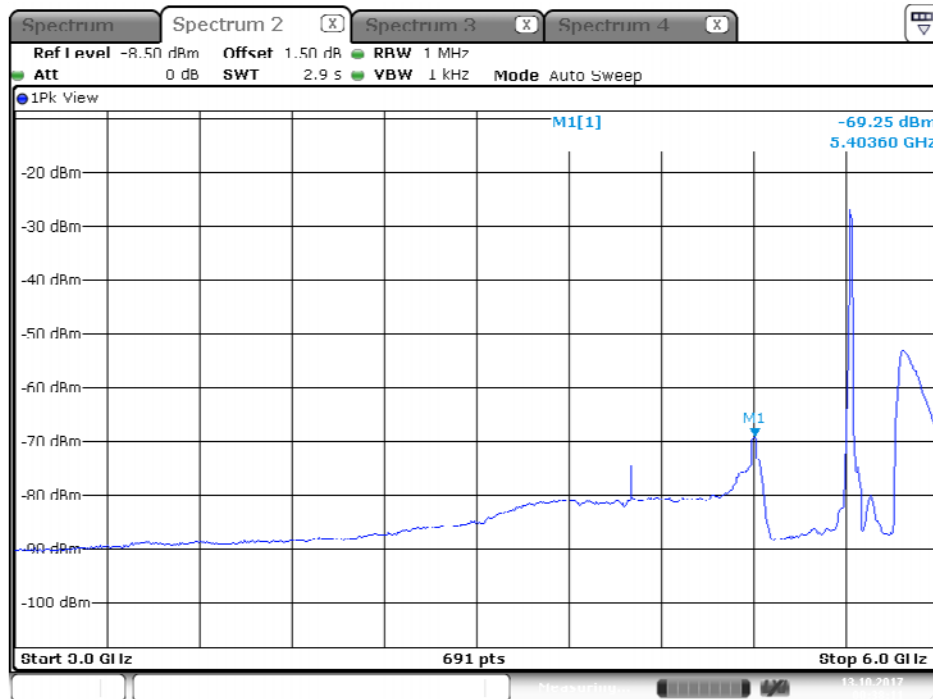

Plot on Configuration QPSK, 20M / 5580 MHz / Peak / Port 1 / 3GHz~6GHz

Plot on Configuration QPSK, 20M / 5580 MHz / Peak / Port 2 / 3GHz~6GHz

Plot on Configuration QPSK, 20M / 5650 MHz / Average / Port 1 / 3GHz~6GHz

Date: 12.OCT.2017 20:09:49

Plot on Configuration QPSK, 20M / 5650 MHz / Average / Port 2 / 3GHz~6GHz

Date: 12.OCT.2017 20:29:23

Plot on Configuration QPSK, 20M / 5650 MHz / Peak / Port 1 / 3GHz~6GHz

Date: 12.OCT.2017 20:10:24

Plot on Configuration QPSK, 20M / 5650 MHz / Peak / Port 2 / 3GHz~6GHz

Date: 12.OCT.2017 20:27:41

Plot on Configuration QPSK, 20M / 5720 MHz / Average / Port 1 / 3GHz~6GHz

Plot on Configuration QPSK, 20M / 5720 MHz / Average / Port 2 / 3GHz~6GHz