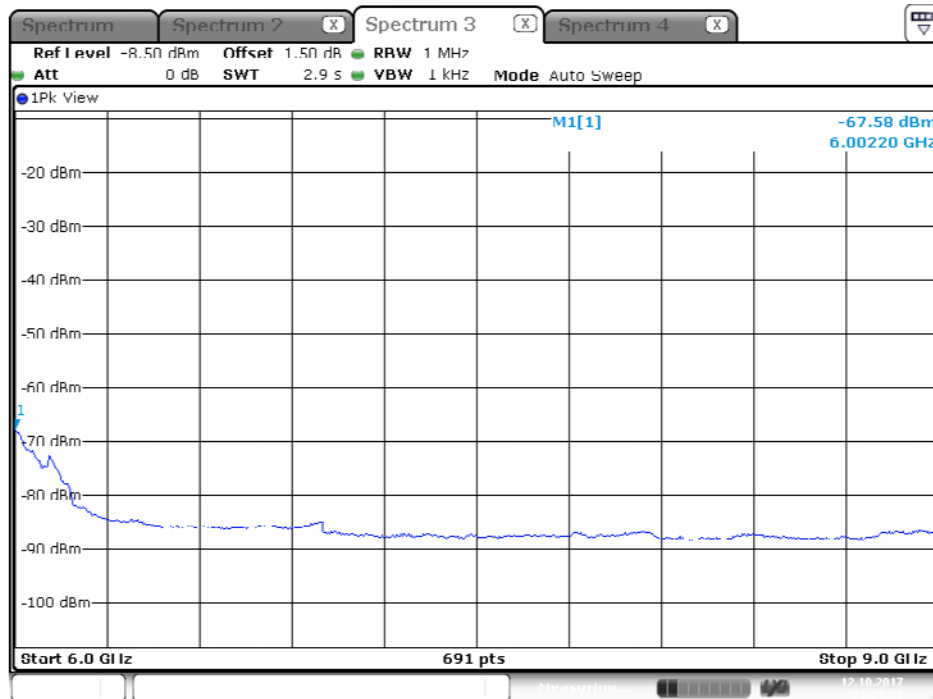

Plot on Configuration QPSK, 20M / 5650 MHz / Peak / Port 1 / 6GHz~9GHz

Plot on Configuration QPSK, 20M / 5650 MHz / Peak / Port 2 / 6GHz~9GHz

Plot on Configuration QPSK, 20M / 5720 MHz / Average / Port 1 / 6GHz~9GHz

Plot on Configuration QPSK, 20M / 5720 MHz / Average / Port 2 / 6GHz~9GHz

Plot on Configuration QPSK, 20M / 5720 MHz / Peak / Port 1 / 6GHz~9GHz

Plot on Configuration QPSK, 20M / 5720 MHz / Peak / Port 2 / 6GHz~9GHz

Plot on Configuration QPSK, 80M / 5510 MHz / Average / Port 1 / 6GHz~9GHz

Plot on Configuration QPSK, 80M / 5510 MHz / Average / Port 2 / 6GHz~9GHz

Plot on Configuration QPSK, 80M / 5510 MHz / Peak / Port 1 / 6GHz~9GHz

Plot on Configuration QPSK, 80M / 5510 MHz / Peak / Port 2 / 6GHz~9GHz

Plot on Configuration QPSK, 80M / 5610 MHz / Average / Port 1 / 6GHz~9GHz

Plot on Configuration QPSK, 80M / 5610 MHz / Average / Port 2 / 6GHz~9GHz