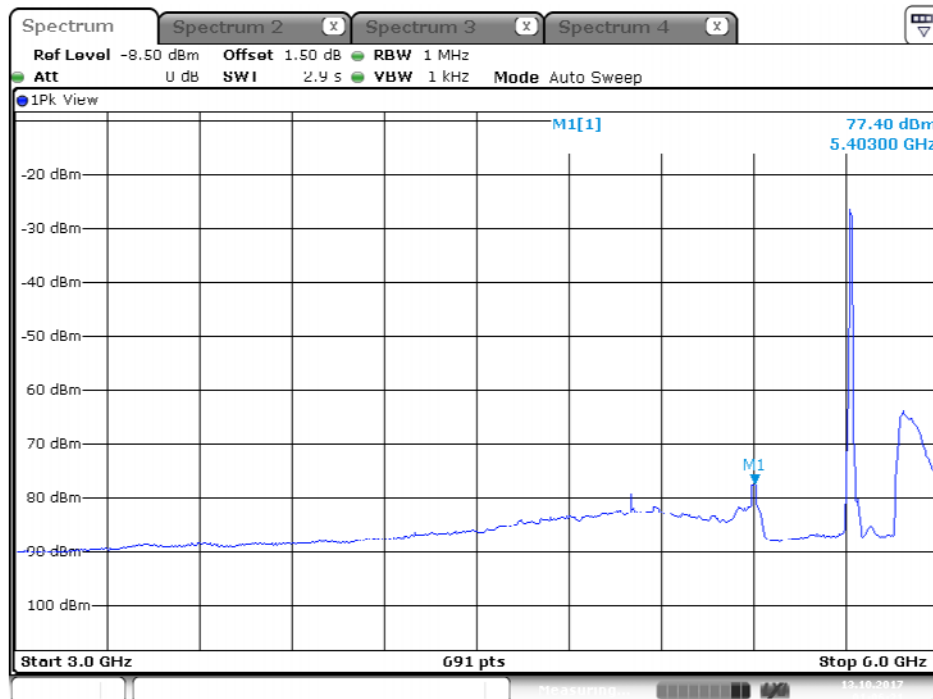

Plot on Configuration QPSK, 20M / 5650 MHz / Peak / Port 2 / 3GHz~6GHz

Date: 12.OCT.2017 20:27:41

Plot on Configuration QPSK, 20M / 5720 MHz / Average / Port 1 / 3GHz~6GHz

Plot on Configuration QPSK, 20M / 5720 MHz / Average / Port 2 / 3GHz~6GHz

Plot on Configuration QPSK, 20M / 5720 MHz / Peak / Port 1 / 3GHz~6GHz

Date: 13.OCT.2017 01:00:05

Plot on Configuration QPSK, 20M / 5720 MHz / Peak / Port 2 / 3GHz~6GHz

Date: 13.OCT.2017 01:05:12

Plot on Configuration QPSK, 80M / 5510 MHz / Average / Port 1 / 3GHz~6GHz