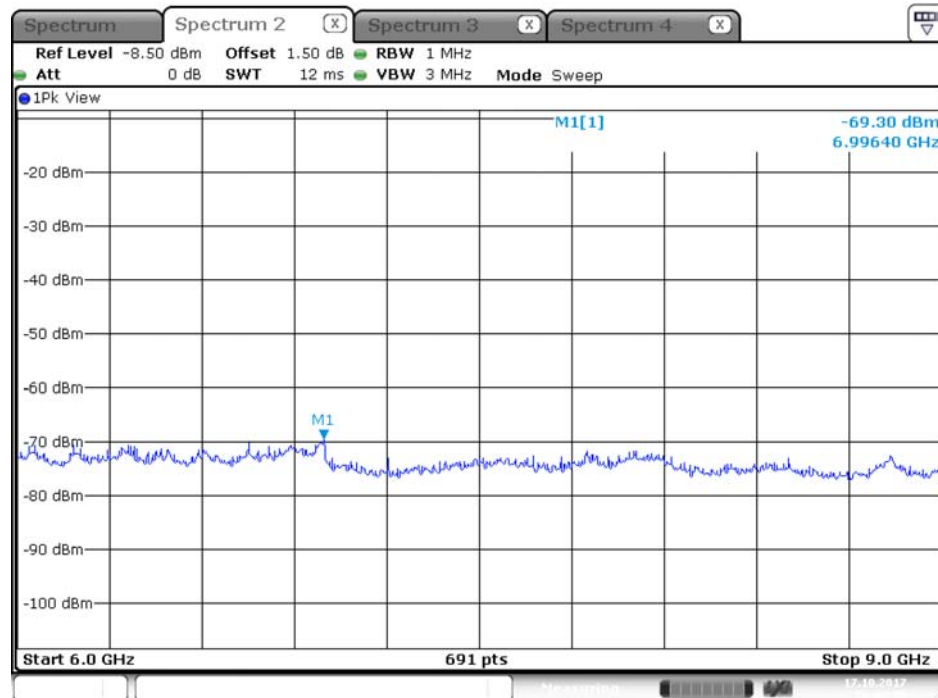

Date: 16.OCT.2017 23:21:42

Plot on Configuration QPSK, 20M / 5320 MHz / Average / Port 2 / 6GHz~9GHz

Date: 16.OCT.2017 23:29:36

Plot on Configuration QPSK, 20M / 5320 MHz / Peak / Port 1 / 6GHz~9GHz

Plot on Configuration QPSK, 20M / 5320 MHz / Peak / Port 2 / 6GHz~9GHz

Plot on Configuration QPSK, 20M / 5250 MHz / Average / Port 1 / 6GHz~9GHz

Plot on Configuration QPSK, 20M / 5250 MHz / Average / Port 2 / 6GHz~9GHz

Plot on Configuration QPSK, 20M / 5250 MHz / Peak / Port 1 / 6GHz~9GHz

Date: 17.OCT.2017 19:39:06

Plot on Configuration QPSK, 20M / 5250 MHz / Peak / Port 2 / 6GHz~9GHz

Date: 17.OCT.2017 20:00:59

Plot on Configuration QPSK, 80M / 5290 MHz / Average / Port 1 / 6GHz~9GHz

Date: 16.OCT.2017 23:41:48

Plot on Configuration QPSK, 80M / 5290 MHz / Average / Port 2 / 6GHz~9GHz

Date: 16.OCT.2017 23:54:22

Plot on Configuration QPSK, 80M / 5290 MHz / Peak / Port 1 / 6GHz~9GHz

Date: 16.OCT.2017 23:42:45

Plot on Configuration QPSK, 80M / 5290 MHz / Peak / Port 2 / 6GHz~9GHz