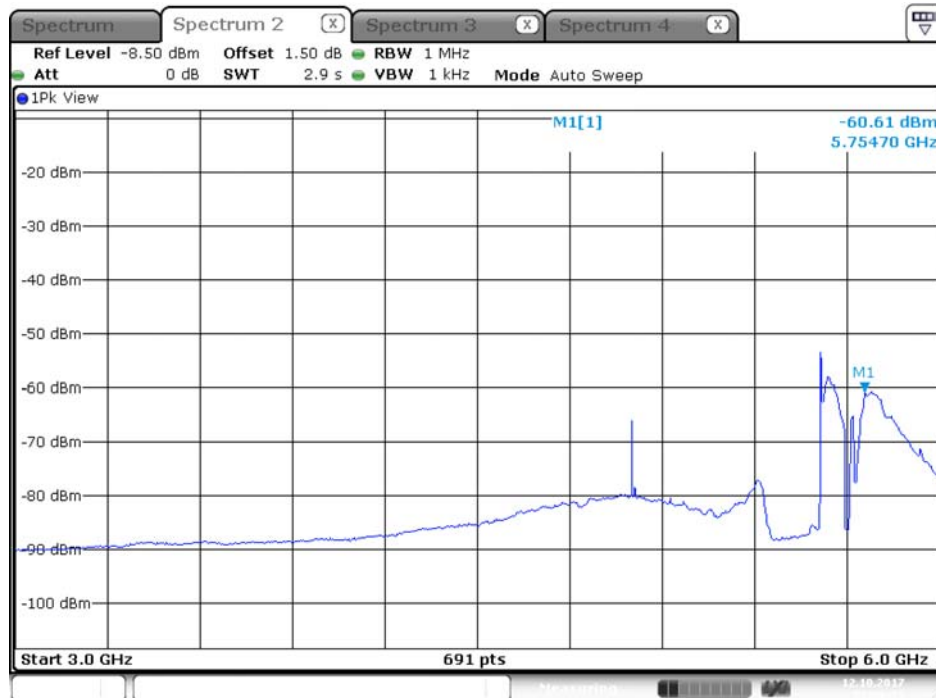

Date: 12.OCT.2017 22:33:39

Plot on Configuration QPSK, 80M / 5610 MHz / Average / Port 1 / 3GHz~6GHz

Date: 12.OCT.2017 22:30:20

Plot on Configuration QPSK, 80M / 5610 MHz / Average / Port 2 / 3GHz~6GHz

Date: 12.OCT.2017 22:27:56

Plot on Configuration QPSK, 80M / 5610 MHz / Peak / Port 1 / 3GHz~6GHz

Date: 12.OCT.2017 22:29:33

Plot on Configuration QPSK, 80M / 5610 MHz / Peak / Port 2 / 3GHz~6GHz

Date: 12.OCT.2017 22:28:38

Plot on Configuration QPSK, 80M / 5650 MHz / Average / Port 1 / 3GHz~6GHz

Date: 12.OCT.2017 22:23:38

Plot on Configuration QPSK, 80M / 5650 MHz / Average / Port 2 / 3GHz~6GHz

Date: 12.OCT.2017 22:26:22

Plot on Configuration QPSK, 80M / 5650 MHz / Peak / Port 1 / 3GHz~6GHz

Date: 12.OCT.2017 22:24:42

Plot on Configuration QPSK, 80M / 5650 MHz / Peak / Port 2 / 3GHz~6GHz

Date: 12.OCT.2017 22:25:32

Plot on Configuration QPSK, 80M / 5720 MHz / Average / Port 1 / 3GHz~6GHz

Plot on Configuration QPSK, 80M / 5720 MHz / Average / Port 2 / 3GHz~6GHz