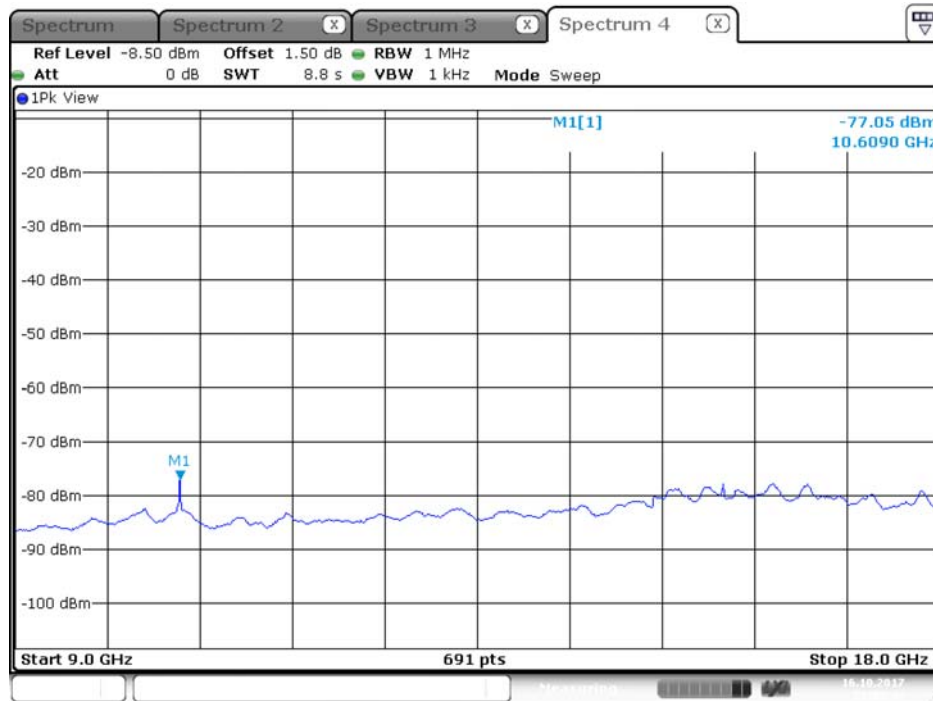

Date: 16.OCT.2017 22:19:23

Plot on Configuration QPSK, 20M / 5260 MHz / Average / Port 2 / 9GHz~18GHz

Date: 16.OCT.2017 22:25:46

Plot on Configuration QPSK, 20M / 5260 MHz / Peak / Port 1 / 9GHz~18GHz

Date: 16.OCT.2017 22:19:41

Plot on Configuration QPSK, 20M / 5260 MHz / Peak / Port 2 / 9GHz~18GHz

Date: 16.OCT.2017 22:25:18

Plot on Configuration QPSK, 20M / 5300 MHz / Average / Port 1 / 9GHz~18GHz

Plot on Configuration QPSK, 20M / 5300 MHz / Average / Port 2 / 9GHz~18GHz

Plot on Configuration QPSK, 20M / 5300 MHz / Peak / Port 1 / 9GHz~18GHz

Date: 16.OCT.2017 22:59:50

Plot on Configuration QPSK, 20M / 5300 MHz / Peak / Port 2 / 9GHz~18GHz

Date: 16.OCT.2017 23:04:32

Plot on Configuration QPSK, 20M / 5320 MHz / Average / Port 1 / 9GHz~18GHz

Date: 16.OCT.2017 23:22:59

Plot on Configuration QPSK, 20M / 5320 MHz / Average / Port 2 / 9GHz~18GHz

Date: 16.OCT.2017 23:28:06