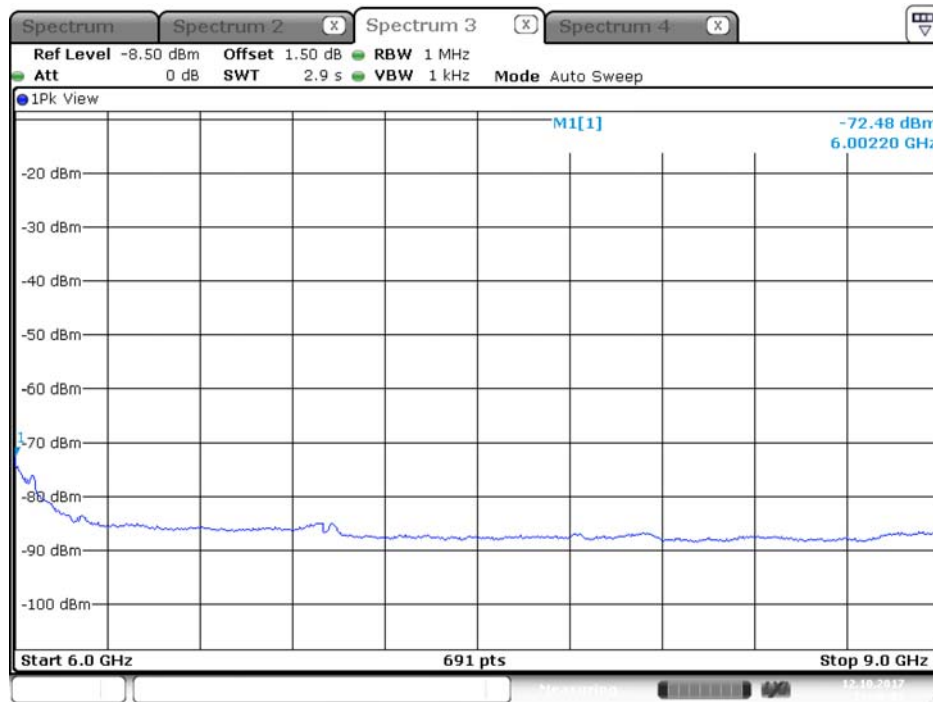

Date: 17.OCT.2017 20:29:46

Plot on Configuration QPSK, 80M / 5250 MHz / Peak / Port 2 / 6GHz~9GHz

Date: 17.OCT.2017 20:45:52

Plot on Configuration QPSK, 20M / 5500 MHz / Average / Port 1 / 6GHz~9GHz

Date: 12.OCT.2017 18:01:51

Plot on Configuration QPSK, 20M / 5500 MHz / Average / Port 2 / 6GHz~9GHz

Date: 12.OCT.2017 19:34:00

Plot on Configuration QPSK, 20M / 5500 MHz / Peak / Port 1 / 6GHz~9GHz

Plot on Configuration QPSK, 20M / 5500 MHz / Peak / Port 2 / 6GHz~9GHz

Plot on Configuration QPSK, 20M / 5580 MHz / Average / Port 1 / 6GHz~9GHz

Plot on Configuration QPSK, 20M / 5580 MHz / Average / Port 2 / 6GHz~9GHz

Plot on Configuration QPSK, 20M / 5580 MHz / Peak / Port 1 / 6GHz~9GHz

Date: 12.OCT.2017 19:46:20

Plot on Configuration QPSK, 20M / 5580 MHz / Peak / Port 2 / 6GHz~9GHz

Date: 12.OCT.2017 19:56:34

Plot on Configuration QPSK, 20M / 5650 MHz / Average / Port 1 / 6GHz~9GHz

Plot on Configuration QPSK, 20M / 5650 MHz / Average / Port 2 / 6GHz~9GHz