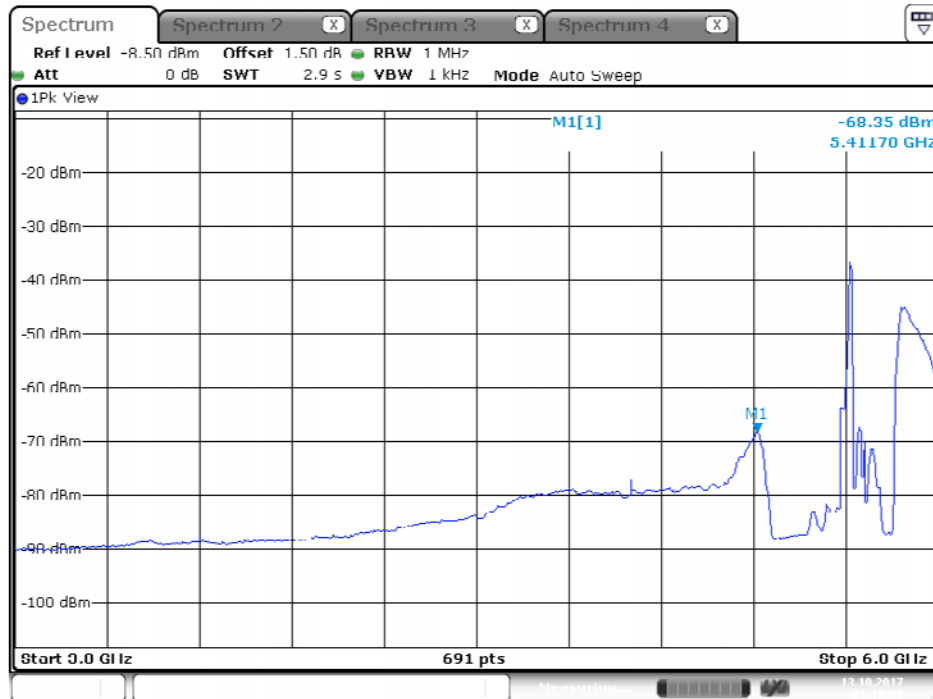

Plot on Configuration QPSK, 80M / 5610 MHz / Peak / Port 1 / 3GHz~6GHz

Date: 12.OCT.2017 22:29:33

Plot on Configuration QPSK, 80M / 5610 MHz / Peak / Port 2 / 3GHz~6GHz

Date: 12.OCT.2017 22:28:38

Plot on Configuration QPSK, 80M / 5650 MHz / Average / Port 1 / 3GHz~6GHz

Date: 12.OCT.2017 22:23:38

Plot on Configuration QPSK, 80M / 5650 MHz / Average / Port 2 / 3GHz~6GHz

Date: 12.OCT.2017 22:26:22

Plot on Configuration QPSK, 80M / 5650 MHz / Peak / Port 1 / 3GHz~6GHz

Date: 12.OCT.2017 22:24:42

Plot on Configuration QPSK, 80M / 5650 MHz / Peak / Port 2 / 3GHz~6GHz

Date: 12.OCT.2017 22:25:32

Plot on Configuration QPSK, 80M / 5720 MHz / Average / Port 1 / 3GHz~6GHz

Plot on Configuration QPSK, 80M / 5720 MHz / Average / Port 2 / 3GHz~6GHz