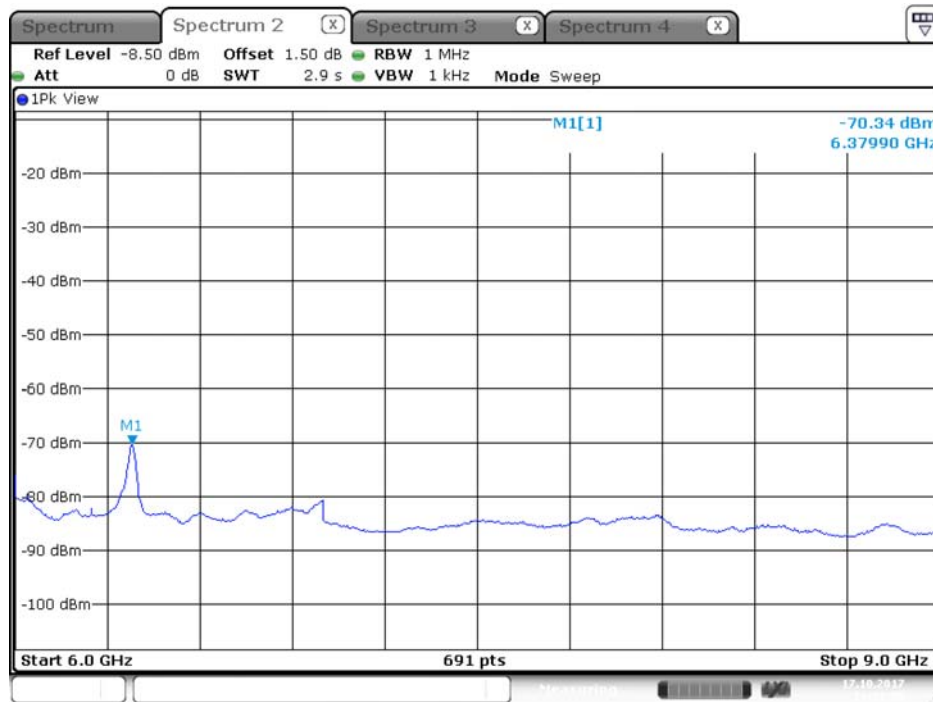

Plot on Configuration QPSK, 20M / 5300 MHz / Peak / Port 1 / 6GHz~9GHz

Date: 16.OCT.2017 22:58:20

Plot on Configuration QPSK, 20M / 5300 MHz / Peak / Port 2 / 6GHz~9GHz

Date: 16.OCT.2017 23:07:10

Plot on Configuration QPSK, 20M / 5320 MHz / Average / Port 1 / 6GHz~9GHz

Date: 16.OCT.2017 23:21:42

Plot on Configuration QPSK, 20M / 5320 MHz / Average / Port 2 / 6GHz~9GHz

Date: 16.OCT.2017 23:29:36

Plot on Configuration QPSK, 20M / 5320 MHz / Peak / Port 1 / 6GHz~9GHz

Plot on Configuration QPSK, 20M / 5320 MHz / Peak / Port 2 / 6GHz~9GHz

Plot on Configuration QPSK, 20M / 5250 MHz / Average / Port 1 / 6GHz~9GHz

Plot on Configuration QPSK, 20M / 5250 MHz / Average / Port 2 / 6GHz~9GHz

Plot on Configuration QPSK, 20M / 5250 MHz / Peak / Port 1 / 6GHz~9GHz

Date: 17.OCT.2017 19:39:06

Plot on Configuration QPSK, 20M / 5250 MHz / Peak / Port 2 / 6GHz~9GHz

Date: 17.OCT.2017 20:00:59

Plot on Configuration QPSK, 80M / 5290 MHz / Average / Port 1 / 6GHz~9GHz

Date: 16.OCT.2017 23:41:48