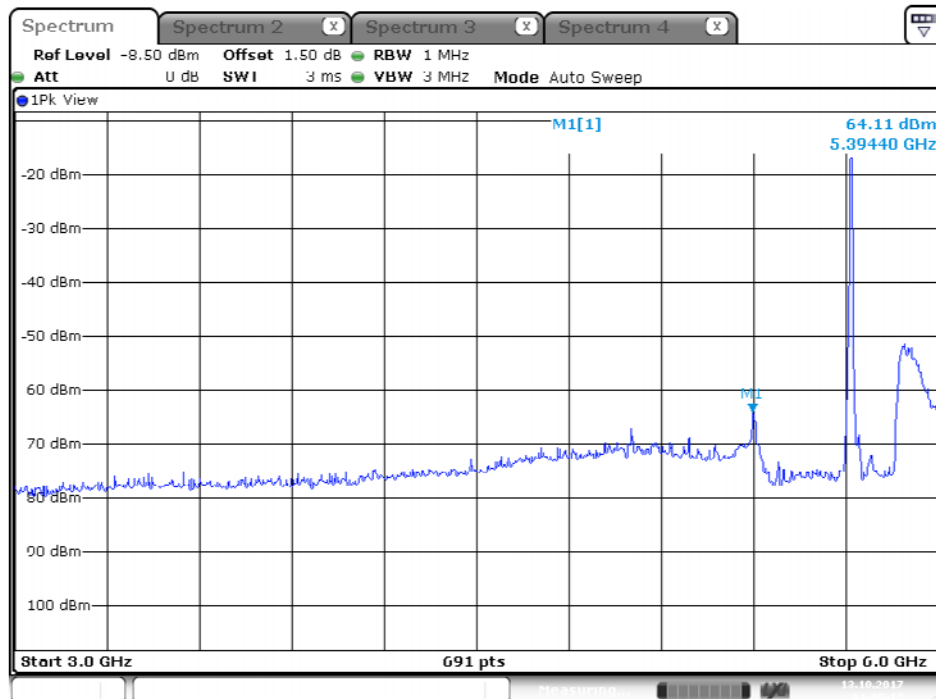

Plot on Configuration QPSK, 20M / 5650 MHz / Peak / Port 2 / 3GHz~6GHz

Date: 12.OCT.2017 20:27:41

Plot on Configuration QPSK, 20M / 5720 MHz / Average / Port 1 / 3GHz~6GHz

Plot on Configuration QPSK, 20M / 5720 MHz / Average / Port 2 / 3GHz~6GHz

Plot on Configuration QPSK, 20M / 5720 MHz / Peak / Port 1 / 3GHz~6GHz

Date: 13.OCT.2017 01:00:05

Plot on Configuration QPSK, 20M / 5720 MHz / Peak / Port 2 / 3GHz~6GHz

Date: 13.OCT.2017 01:05:12

Plot on Configuration QPSK, 80M / 5510 MHz / Average / Port 1 / 3GHz~6GHz