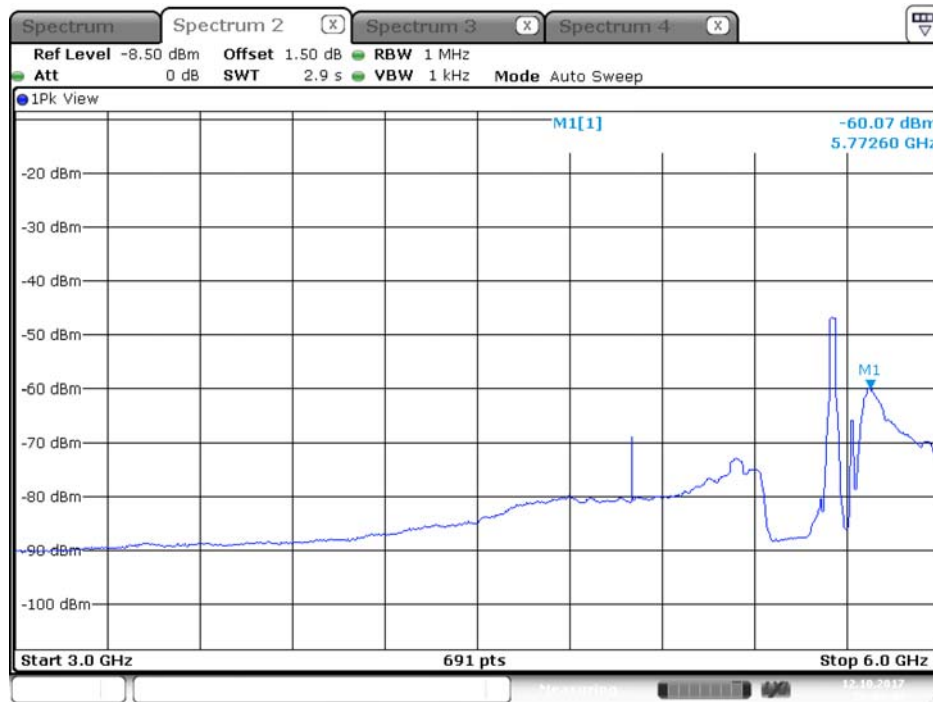

Plot on Configuration QPSK, 20M / 5580 MHz / Peak / Port 1 / 3GHz~6GHz

Plot on Configuration QPSK, 20M / 5580 MHz / Peak / Port 2 / 3GHz~6GHz

Plot on Configuration QPSK, 20M / 5650 MHz / Average / Port 1 / 3GHz~6GHz

Date: 12.OCT.2017 20:09:49

Plot on Configuration QPSK, 20M / 5650 MHz / Average / Port 2 / 3GHz~6GHz

Date: 12.OCT.2017 20:29:23

Plot on Configuration QPSK, 20M / 5650 MHz / Peak / Port 1 / 3GHz~6GHz

Date: 12.OCT.2017 20:10:24

Plot on Configuration QPSK, 20M / 5650 MHz / Peak / Port 2 / 3GHz~6GHz

Date: 12.OCT.2017 20:27:41

Plot on Configuration QPSK, 20M / 5720 MHz / Average / Port 1 / 3GHz~6GHz

Plot on Configuration QPSK, 20M / 5720 MHz / Average / Port 2 / 3GHz~6GHz