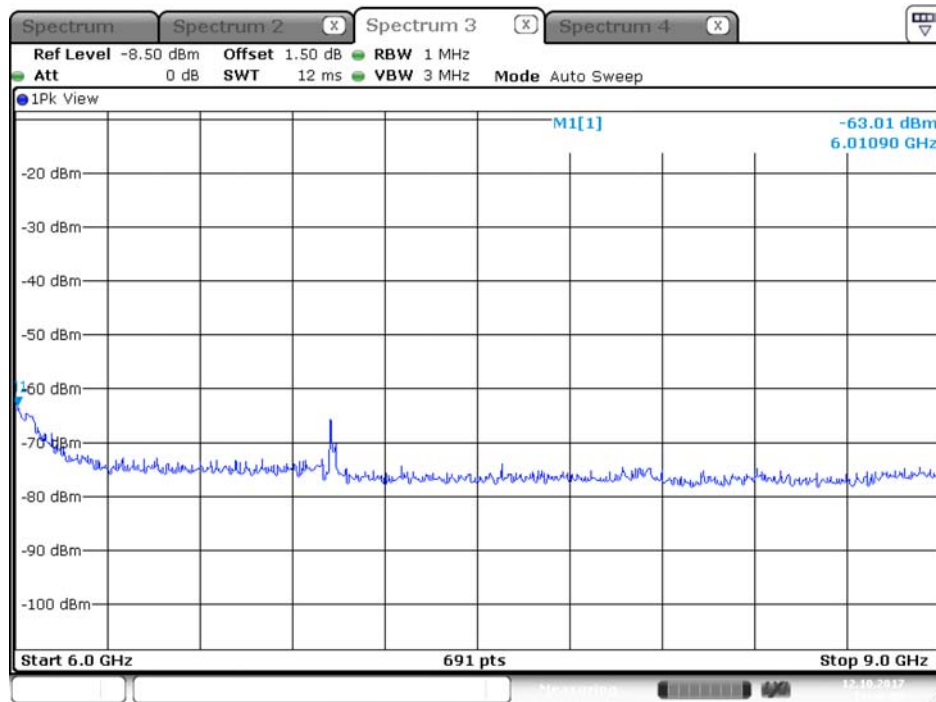

Date: 17.OCT.2017 20:29:46

Plot on Configuration QPSK, 80M / 5250 MHz / Peak / Port 2 / 6GHz~9GHz

Date: 17.OCT.2017 20:45:52

Plot on Configuration QPSK, 20M / 5500 MHz / Average / Port 1 / 6GHz~9GHz

Date: 12.OCT.2017 18:01:51

Plot on Configuration QPSK, 20M / 5500 MHz / Average / Port 2 / 6GHz~9GHz

Date: 12.OCT.2017 19:34:00

Plot on Configuration QPSK, 20M / 5500 MHz / Peak / Port 1 / 6GHz~9GHz

Plot on Configuration QPSK, 20M / 5500 MHz / Peak / Port 2 / 6GHz~9GHz

Plot on Configuration QPSK, 20M / 5580 MHz / Average / Port 1 / 6GHz~9GHz

Plot on Configuration QPSK, 20M / 5580 MHz / Average / Port 2 / 6GHz~9GHz

Plot on Configuration QPSK, 20M / 5580 MHz / Peak / Port 1 / 6GHz~9GHz