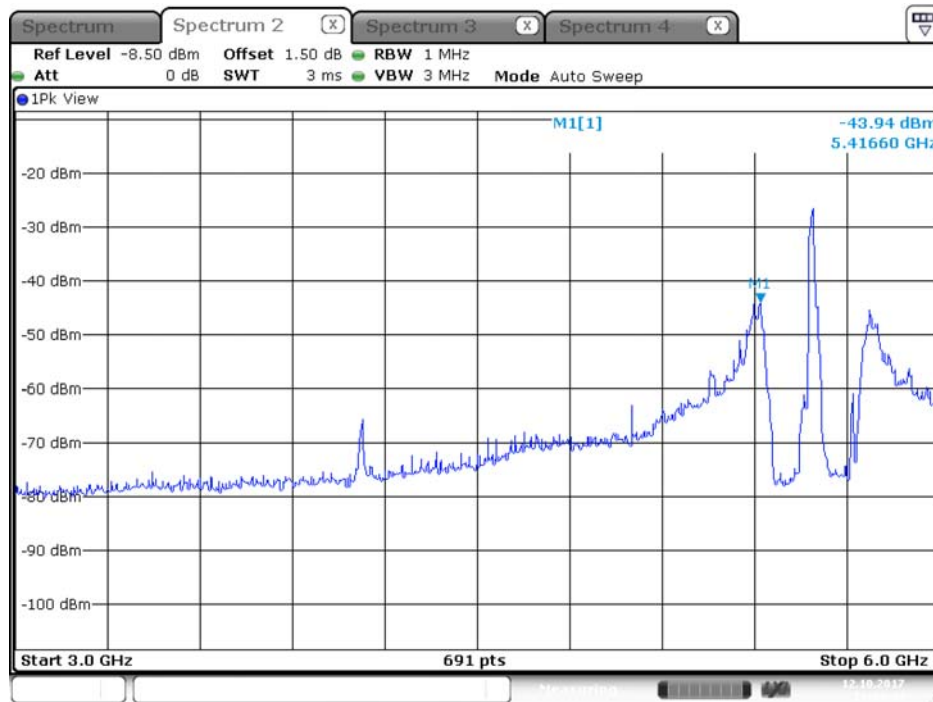

Plot on Configuration QPSK, 20M / 5580 MHz / Peak / Port 1 / 3GHz~6GHz

Plot on Configuration QPSK, 20M / 5580 MHz / Peak / Port 2 / 3GHz~6GHz

Plot on Configuration QPSK, 20M / 5650 MHz / Average / Port 1 / 3GHz~6GHz

Date: 12.OCT.2017 20:09:49

Plot on Configuration QPSK, 20M / 5650 MHz / Average / Port 2 / 3GHz~6GHz

Date: 12.OCT.2017 20:29:23

Plot on Configuration QPSK, 20M / 5650 MHz / Peak / Port 1 / 3GHz~6GHz

Date: 12.OCT.2017 20:10:24

Plot on Configuration QPSK, 20M / 5650 MHz / Peak / Port 2 / 3GHz~6GHz

Date: 12.OCT.2017 20:27:41

Plot on Configuration QPSK, 20M / 5720 MHz / Average / Port 1 / 3GHz~6GHz

Plot on Configuration QPSK, 20M / 5720 MHz / Average / Port 2 / 3GHz~6GHz