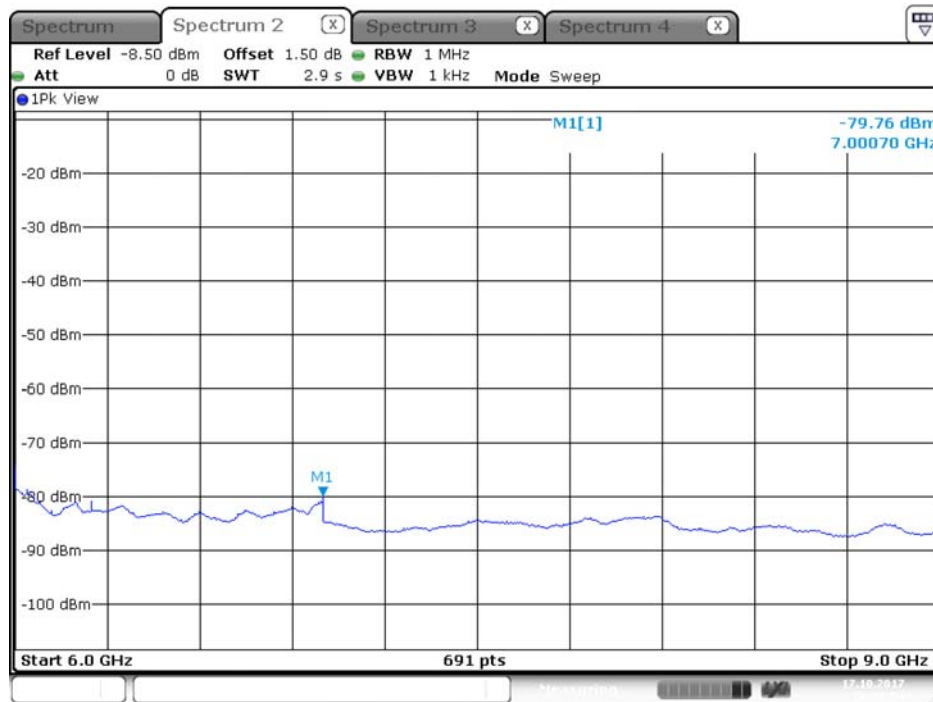

Plot on Configuration QPSK, 80M / 5300 MHz / Peak / Port 1 / 6GHz~9GHz

Plot on Configuration QPSK, 80M / 5300 MHz / Peak / Port 2 / 6GHz~9GHz

Plot on Configuration QPSK, 80M / 5310 MHz / Average / Port 1 / 6GHz~9GHz

Plot on Configuration QPSK, 80M / 5310 MHz / Average / Port 2 / 6GHz~9GHz

Plot on Configuration QPSK, 80M / 5310 MHz / Peak / Port 1 / 6GHz~9GHz

Plot on Configuration QPSK, 80M / 5310 MHz / Peak / Port 2 / 6GHz~9GHz

Plot on Configuration QPSK, 80M / 5250 MHz / Average / Port 1 / 6GHz~9GHz

Date: 17.OCT.2017 20:28:54

Plot on Configuration QPSK, 80M / 5250 MHz / Average / Port 2 / 6GHz~9GHz

Date: 17.OCT.2017 20:44:53

Plot on Configuration QPSK, 80M / 5250 MHz / Peak / Port 1 / 6GHz~9GHz

Date: 17.OCT.2017 20:29:46

Plot on Configuration QPSK, 80M / 5250 MHz / Peak / Port 2 / 6GHz~9GHz

Date: 17.OCT.2017 20:45:52

Plot on Configuration QPSK, 20M / 5500 MHz / Average / Port 1 / 6GHz~9GHz

Date: 12.OCT.2017 18:01:51