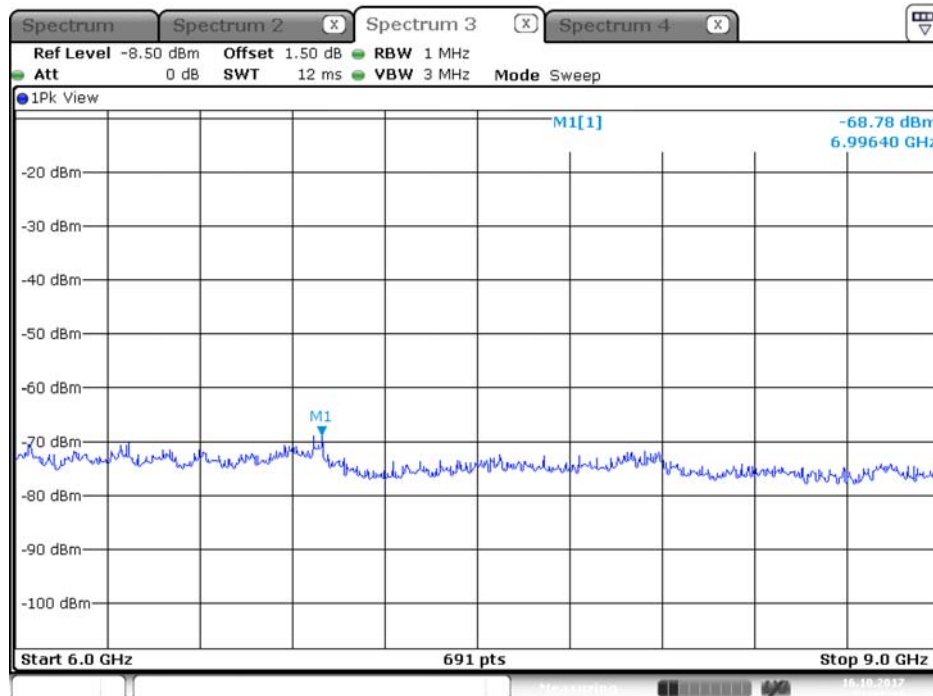

Plot on Configuration QPSK, 20M / 5260 MHz / Average / Port 2 / 6GHz~9GHz

Plot on Configuration QPSK, 20M / 5260 MHz / Peak / Port 1 / 6GHz~9GHz

Date: 16.OCT.2017 22:18:27

Plot on Configuration QPSK, 20M / 5260 MHz / Peak / Port 2 / 6GHz~9GHz

Date: 16.OCT.2017 22:26:36

Plot on Configuration QPSK, 20M / 5300 MHz / Average / Port 1 / 6GHz~9GHz

Date: 16.OCT.2017 22:57:28

Plot on Configuration QPSK, 20M / 5300 MHz / Average / Port 2 / 6GHz~9GHz

Date: 16.OCT.2017 23:07:57

Plot on Configuration QPSK, 20M / 5300 MHz / Peak / Port 1 / 6GHz~9GHz

Date: 16.OCT.2017 22:58:20

Plot on Configuration QPSK, 20M / 5300 MHz / Peak / Port 2 / 6GHz~9GHz

Date: 16.OCT.2017 23:07:10

Plot on Configuration QPSK, 20M / 5320 MHz / Average / Port 1 / 6GHz~9GHz

Date: 16.OCT.2017 23:21:42

Plot on Configuration QPSK, 20M / 5320 MHz / Average / Port 2 / 6GHz~9GHz

Date: 16.OCT.2017 23:29:36

Plot on Configuration QPSK, 20M / 5320 MHz / Peak / Port 1 / 6GHz~9GHz

Plot on Configuration QPSK, 20M / 5320 MHz / Peak / Port 2 / 6GHz~9GHz