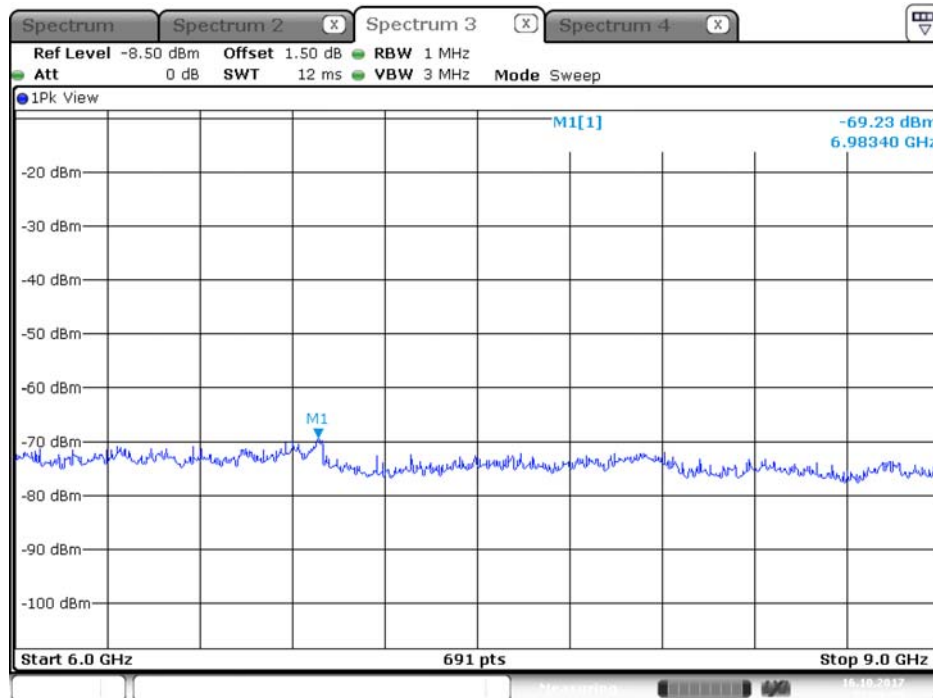

Plot on Configuration QPSK, 80M / 5720 MHz / Peak / Port 1 / 3GHz~6GHz

Plot on Configuration QPSK, 80M / 5720 MHz / Peak / Port 2 / 3GHz~6GHz

Plot on Configuration QPSK, 20M / 5260 MHz / Average / Port 1 / 6GHz~9GHz

Plot on Configuration QPSK, 20M / 5260 MHz / Average / Port 2 / 6GHz~9GHz

Plot on Configuration QPSK, 20M / 5260 MHz / Peak / Port 1 / 6GHz~9GHz

Date: 16.OCT.2017 22:18:27

Plot on Configuration QPSK, 20M / 5260 MHz / Peak / Port 2 / 6GHz~9GHz

Date: 16.OCT.2017 22:26:36

Plot on Configuration QPSK, 20M / 5300 MHz / Average / Port 1 / 6GHz~9GHz

Date: 16.OCT.2017 22:57:28

Plot on Configuration QPSK, 20M / 5300 MHz / Average / Port 2 / 6GHz~9GHz

Date: 16.OCT.2017 23:07:57

Plot on Configuration QPSK, 20M / 5300 MHz / Peak / Port 1 / 6GHz~9GHz

Date: 16.OCT.2017 22:58:20

Plot on Configuration QPSK, 20M / 5300 MHz / Peak / Port 2 / 6GHz~9GHz

Date: 16.OCT.2017 23:07:10

Plot on Configuration QPSK, 20M / 5320 MHz / Average / Port 1 / 6GHz~9GHz