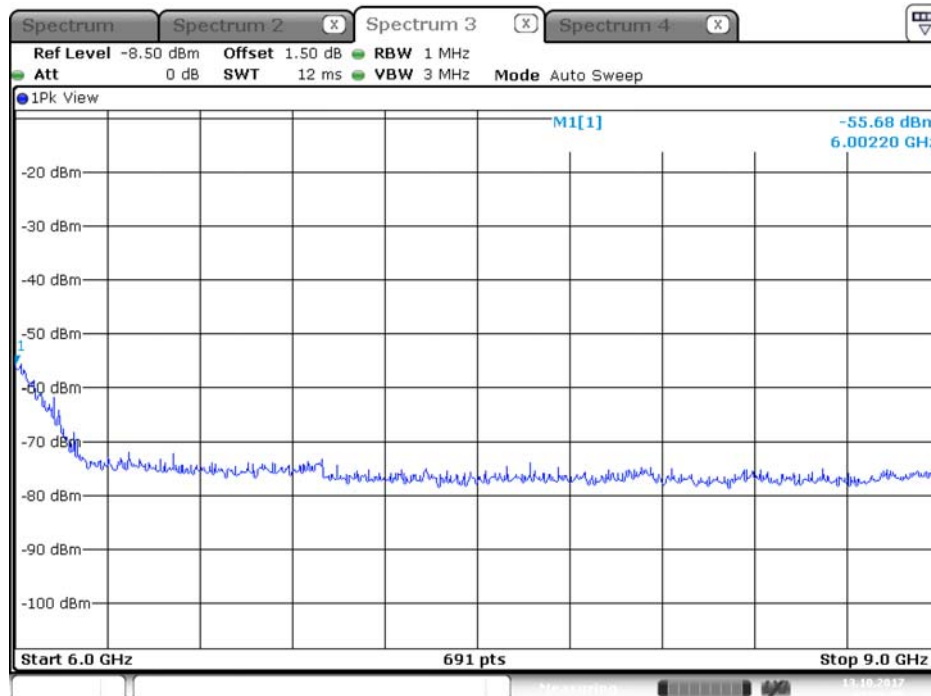

Date: 12.OCT.2017 21:58:21

Plot on Configuration QPSK, 80M / 5650 MHz / Average / Port 2 / 6GHz~9GHz

Date: 12.OCT.2017 22:04:23

Plot on Configuration QPSK, 80M / 5650 MHz / Peak / Port 1 / 6GHz~9GHz

Date: 12.OCT.2017 21:56:42

Plot on Configuration QPSK, 80M / 5650 MHz / Peak / Port 2 / 6GHz~9GHz

Date: 12.OCT.2017 22:04:05

Plot on Configuration QPSK, 80M / 5720 MHz / Average / Port 1 / 6GHz~9GHz

Plot on Configuration QPSK, 80M / 5720 MHz / Average / Port 2 / 6GHz~9GHz

Plot on Configuration QPSK, 80M / 5720 MHz / Peak / Port 1 / 6GHz~9GHz

Date: 13.OCT.2017 01:26:19

Plot on Configuration QPSK, 80M / 5720 MHz / Peak / Port 2 / 6GHz~9GHz

Date: 13.OCT.2017 01:26:57

Plot on Configuration QPSK, 20M / 5260 MHz / Average / Port 1 / 9GHz~18GHz