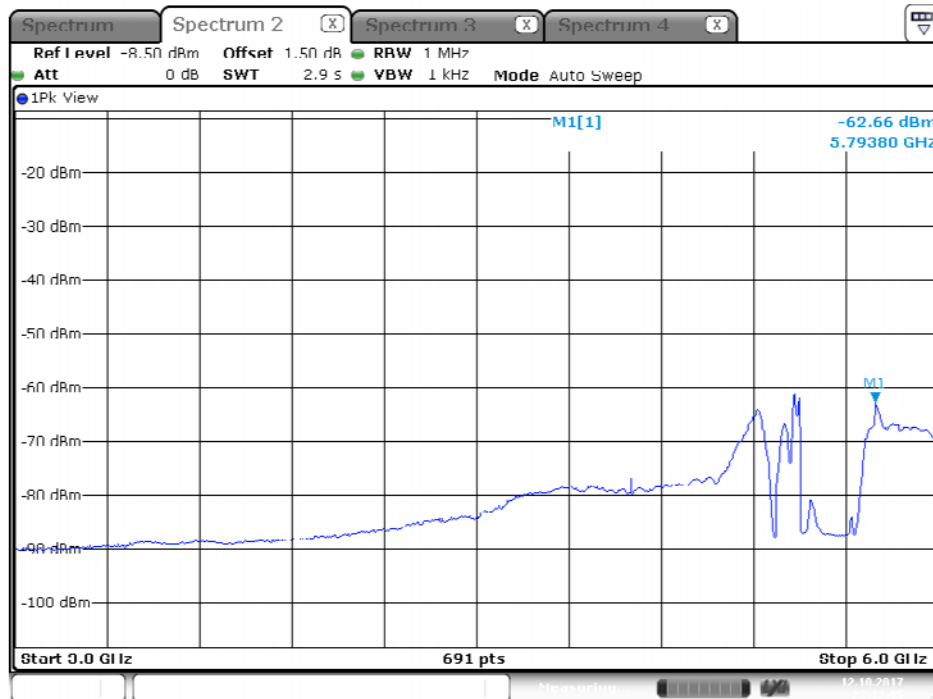

Plot on Configuration QPSK, 20M / 5650 MHz / Peak / Port 2 / 3GHz~6GHz

Date: 12.OCT.2017 20:27:41

Plot on Configuration QPSK, 20M / 5720 MHz / Average / Port 1 / 3GHz~6GHz

Plot on Configuration QPSK, 20M / 5720 MHz / Average / Port 2 / 3GHz~6GHz

Plot on Configuration QPSK, 20M / 5720 MHz / Peak / Port 1 / 3GHz~6GHz

Date: 13.OCT.2017 01:00:05

Plot on Configuration QPSK, 20M / 5720 MHz / Peak / Port 2 / 3GHz~6GHz

Date: 13.OCT.2017 01:05:12

Plot on Configuration QPSK, 80M / 5510 MHz / Average / Port 1 / 3GHz~6GHz

Plot on Configuration QPSK, 80M / 5510 MHz / Average / Port 2 / 3GHz~6GHz

Plot on Configuration QPSK, 80M / 5510 MHz / Peak / Port 1 / 3GHz~6GHz

Date: 12.OCT.2017 22:32:43

Plot on Configuration QPSK, 80M / 5510 MHz / Peak / Port 2 / 3GHz~6GHz