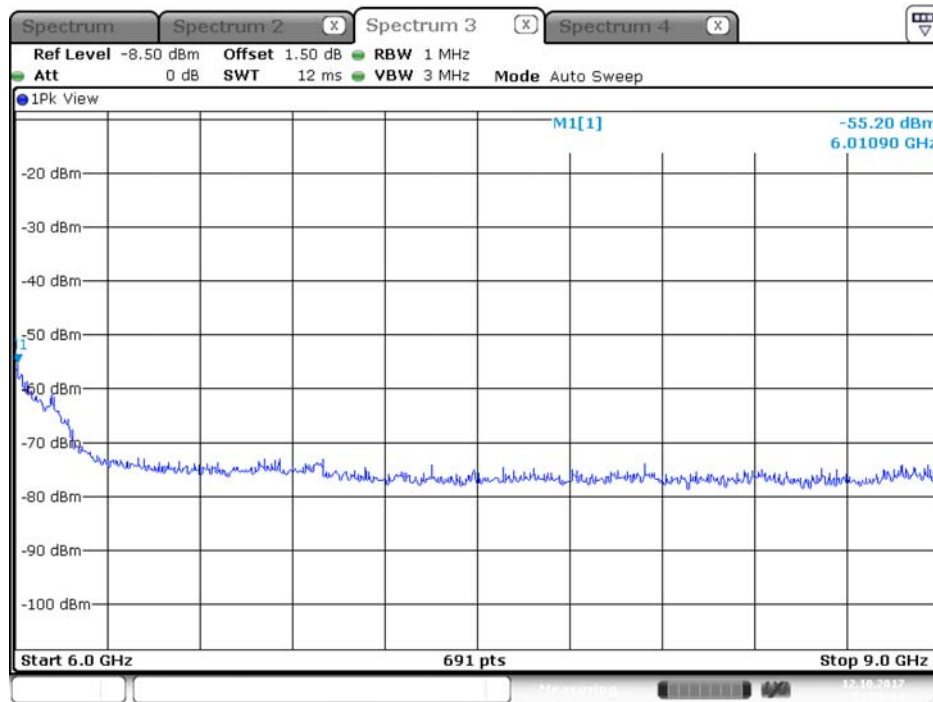

Plot on Configuration QPSK, 20M / 5650 MHz / Peak / Port 1 / 6GHz~9GHz

Plot on Configuration QPSK, 20M / 5650 MHz / Peak / Port 2 / 6GHz~9GHz

Plot on Configuration QPSK, 20M / 5720 MHz / Average / Port 1 / 6GHz~9GHz

Plot on Configuration QPSK, 20M / 5720 MHz / Average / Port 2 / 6GHz~9GHz

Plot on Configuration QPSK, 20M / 5720 MHz / Peak / Port 1 / 6GHz~9GHz

Plot on Configuration QPSK, 20M / 5720 MHz / Peak / Port 2 / 6GHz~9GHz

Plot on Configuration QPSK, 80M / 5510 MHz / Average / Port 1 / 6GHz~9GHz

Plot on Configuration QPSK, 80M / 5510 MHz / Average / Port 2 / 6GHz~9GHz

Plot on Configuration QPSK, 80M / 5510 MHz / Peak / Port 1 / 6GHz~9GHz

Plot on Configuration QPSK, 80M / 5510 MHz / Peak / Port 2 / 6GHz~9GHz

Plot on Configuration QPSK, 80M / 5610 MHz / Average / Port 1 / 6GHz~9GHz

Plot on Configuration QPSK, 80M / 5610 MHz / Average / Port 2 / 6GHz~9GHz