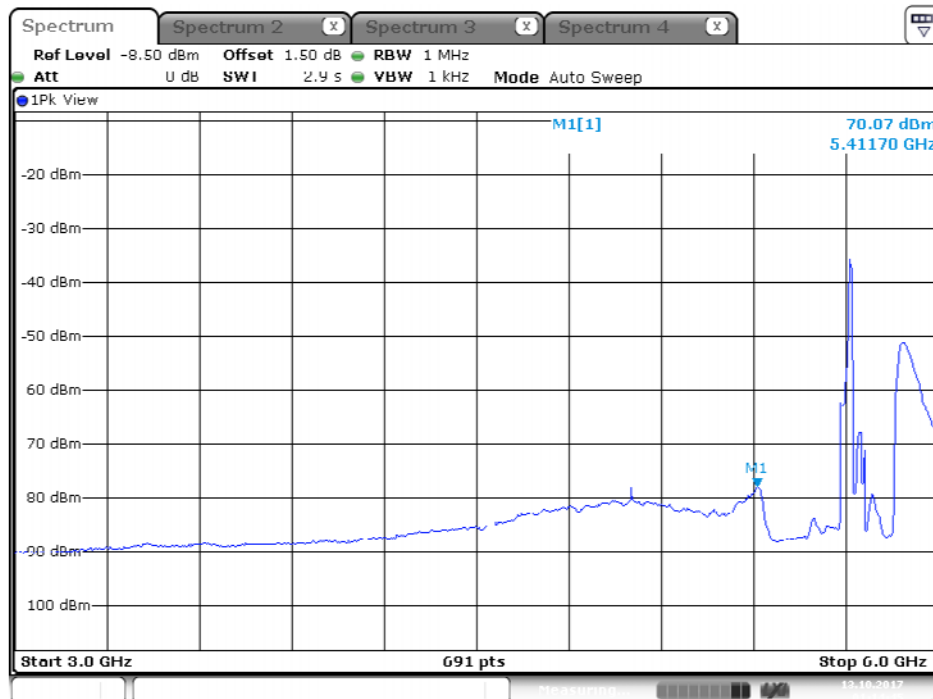

Date: 12.OCT.2017 22:23:38

Plot on Configuration QPSK, 80M / 5650 MHz / Average / Port 2 / 3GHz~6GHz

Date: 12.OCT.2017 22:26:22

Plot on Configuration QPSK, 80M / 5650 MHz / Peak / Port 1 / 3GHz~6GHz

Date: 12.OCT.2017 22:24:42

Plot on Configuration QPSK, 80M / 5650 MHz / Peak / Port 2 / 3GHz~6GHz

Date: 12.OCT.2017 22:25:32

Plot on Configuration QPSK, 80M / 5720 MHz / Average / Port 1 / 3GHz~6GHz

Plot on Configuration QPSK, 80M / 5720 MHz / Average / Port 2 / 3GHz~6GHz

Plot on Configuration QPSK, 80M / 5720 MHz / Peak / Port 1 / 3GHz~6GHz

Plot on Configuration QPSK, 80M / 5720 MHz / Peak / Port 2 / 3GHz~6GHz

Plot on Configuration QPSK, 20M / 5260 MHz / Average / Port 1 / 6GHz~9GHz