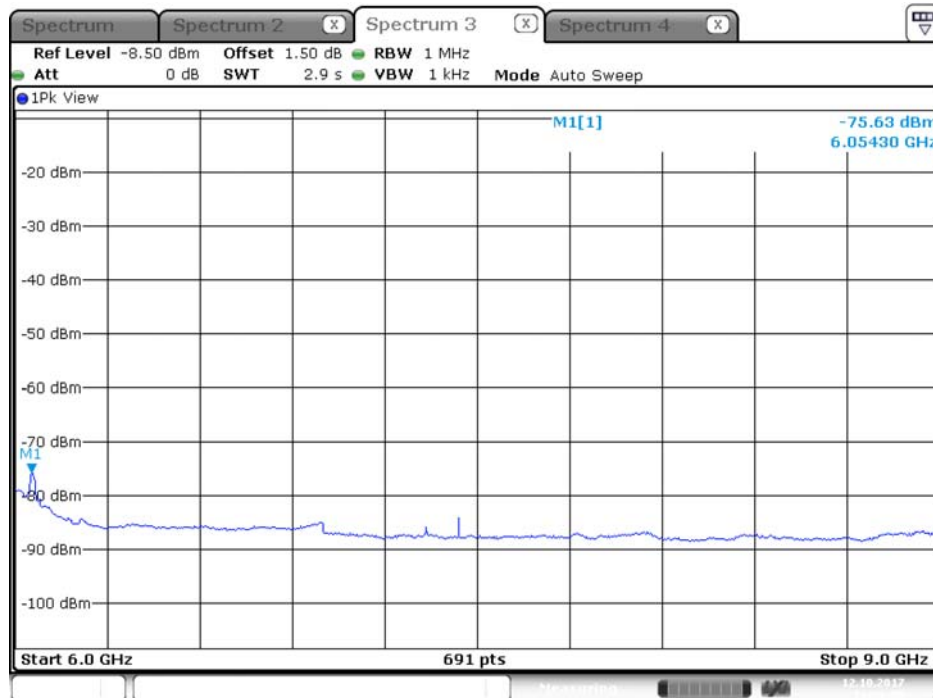

Date: 17.OCT.2017 20:29:46

Plot on Configuration QPSK, 80M / 5250 MHz / Peak / Port 2 / 6GHz~9GHz

Date: 17.OCT.2017 20:45:52

Plot on Configuration QPSK, 20M / 5500 MHz / Average / Port 1 / 6GHz~9GHz

Date: 12.OCT.2017 18:01:51

Plot on Configuration QPSK, 20M / 5500 MHz / Average / Port 2 / 6GHz~9GHz

Date: 12.OCT.2017 19:34:00

Plot on Configuration QPSK, 20M / 5500 MHz / Peak / Port 1 / 6GHz~9GHz

Plot on Configuration QPSK, 20M / 5500 MHz / Peak / Port 2 / 6GHz~9GHz

Plot on Configuration QPSK, 20M / 5580 MHz / Average / Port 1 / 6GHz~9GHz

Plot on Configuration QPSK, 20M / 5580 MHz / Average / Port 2 / 6GHz~9GHz

Plot on Configuration QPSK, 20M / 5580 MHz / Peak / Port 1 / 6GHz~9GHz