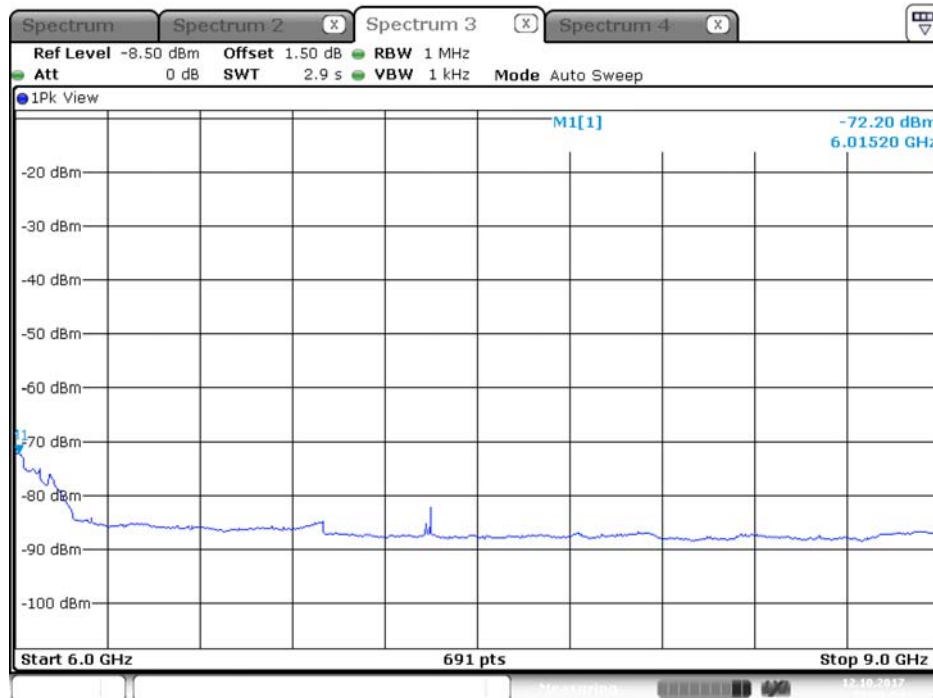

Plot on Configuration QPSK, 20M / 5650 MHz / Peak / Port 1 / 6GHz~9GHz

Plot on Configuration QPSK, 20M / 5650 MHz / Peak / Port 2 / 6GHz~9GHz

Plot on Configuration QPSK, 20M / 5720 MHz / Average / Port 1 / 6GHz~9GHz

Plot on Configuration QPSK, 20M / 5720 MHz / Average / Port 2 / 6GHz~9GHz

Plot on Configuration QPSK, 20M / 5720 MHz / Peak / Port 1 / 6GHz~9GHz

Plot on Configuration QPSK, 20M / 5720 MHz / Peak / Port 2 / 6GHz~9GHz

Plot on Configuration QPSK, 80M / 5510 MHz / Average / Port 1 / 6GHz~9GHz

Plot on Configuration QPSK, 80M / 5510 MHz / Average / Port 2 / 6GHz~9GHz

Plot on Configuration QPSK, 80M / 5510 MHz / Peak / Port 1 / 6GHz~9GHz

Plot on Configuration QPSK, 80M / 5510 MHz / Peak / Port 2 / 6GHz~9GHz

Plot on Configuration QPSK, 80M / 5610 MHz / Average / Port 1 / 6GHz~9GHz

Plot on Configuration QPSK, 80M / 5610 MHz / Average / Port 2 / 6GHz~9GHz