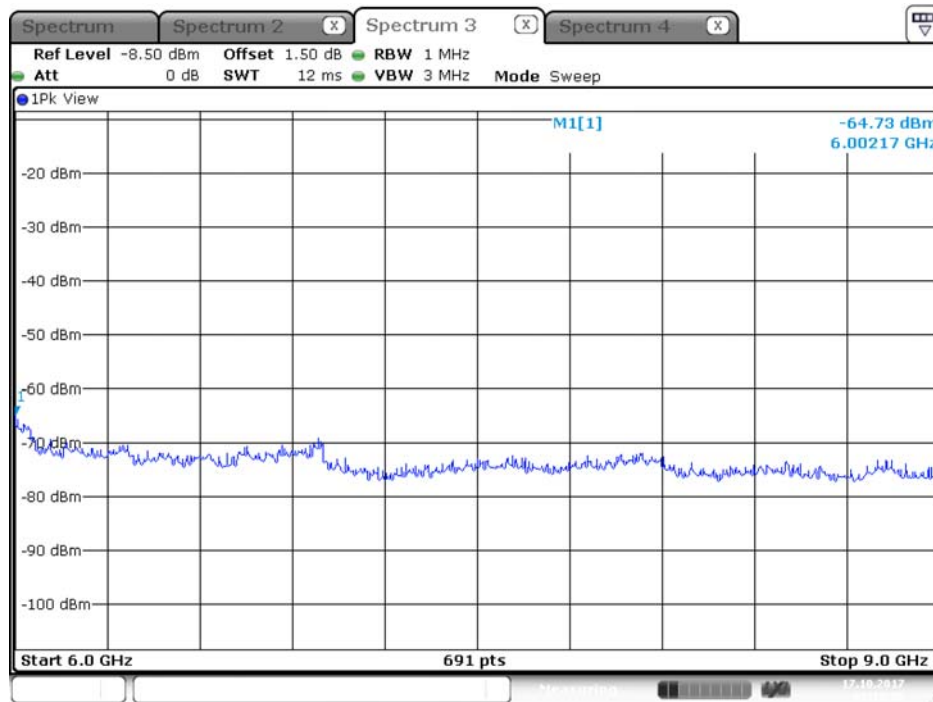

Date: 16.OCT.2017 23:53:56

Plot on Configuration QPSK, 80M / 5300 MHz / Average / Port 1 / 6GHz~9GHz

Date: 17.OCT.2017 00:56:41

Plot on Configuration QPSK, 80M / 5300 MHz / Average / Port 2 / 6GHz~9GHz

Date: 17.OCT.2017 01:03:17

Plot on Configuration QPSK, 80M / 5300 MHz / Peak / Port 1 / 6GHz~9GHz

Plot on Configuration QPSK, 80M / 5300 MHz / Peak / Port 2 / 6GHz~9GHz

Plot on Configuration QPSK, 80M / 5310 MHz / Average / Port 1 / 6GHz~9GHz

Plot on Configuration QPSK, 80M / 5310 MHz / Average / Port 2 / 6GHz~9GHz

Plot on Configuration QPSK, 80M / 5310 MHz / Peak / Port 1 / 6GHz~9GHz

Plot on Configuration QPSK, 80M / 5310 MHz / Peak / Port 2 / 6GHz~9GHz