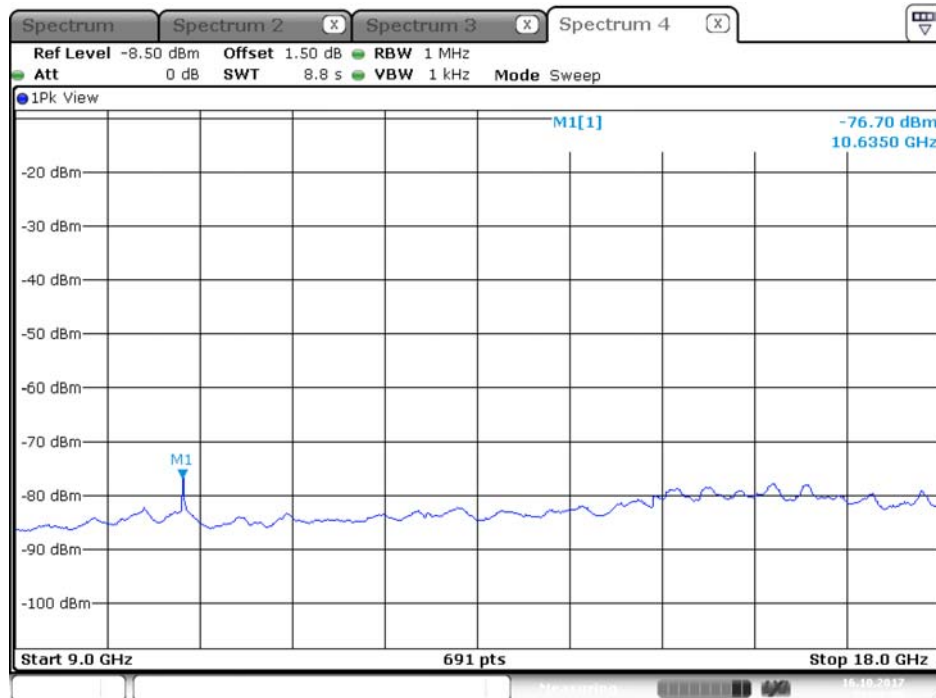

Date: 16.OCT.2017 22:19:23

Plot on Configuration QPSK, 20M / 5260 MHz / Average / Port 2 / 9GHz~18GHz

Date: 16.OCT.2017 22:25:46

Plot on Configuration QPSK, 20M / 5260 MHz / Peak / Port 1 / 9GHz~18GHz

Date: 16.OCT.2017 22:19:41

Plot on Configuration QPSK, 20M / 5260 MHz / Peak / Port 2 / 9GHz~18GHz

Date: 16.OCT.2017 22:25:18

Plot on Configuration QPSK, 20M / 5300 MHz / Average / Port 1 / 9GHz~18GHz

Plot on Configuration QPSK, 20M / 5300 MHz / Average / Port 2 / 9GHz~18GHz

Plot on Configuration QPSK, 20M / 5300 MHz / Peak / Port 1 / 9GHz~18GHz

Date: 16.OCT.2017 22:59:50

Plot on Configuration QPSK, 20M / 5300 MHz / Peak / Port 2 / 9GHz~18GHz

Date: 16.OCT.2017 23:04:32

Plot on Configuration QPSK, 20M / 5320 MHz / Average / Port 1 / 9GHz~18GHz

Date: 16.OCT.2017 23:22:59

Plot on Configuration QPSK, 20M / 5320 MHz / Average / Port 2 / 9GHz~18GHz

Date: 16.OCT.2017 23:28:06