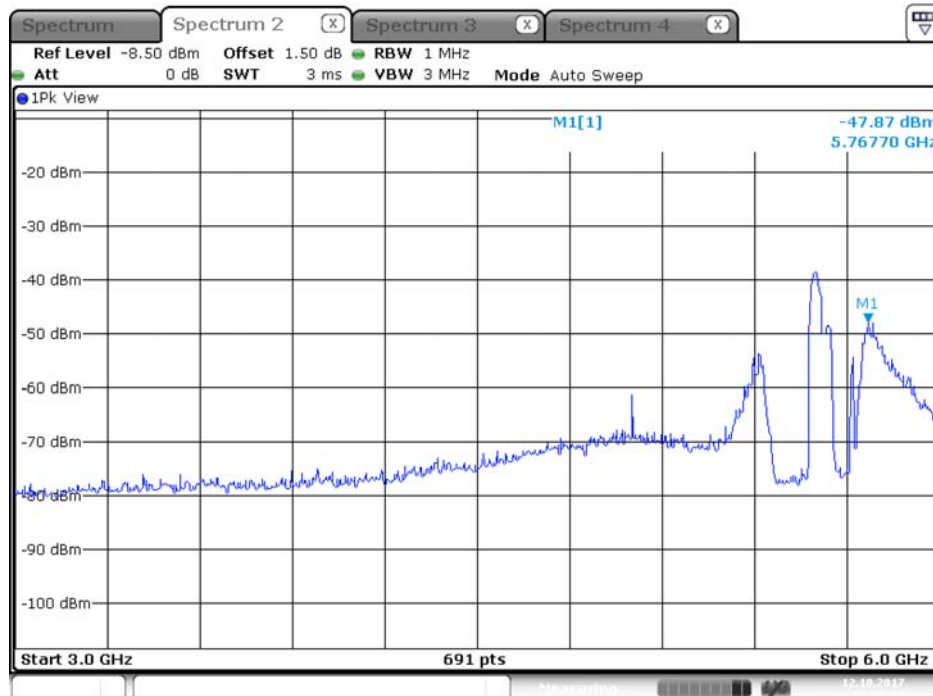

Plot on Configuration QPSK, 80M / 5510 MHz / Average / Port 2 / 3GHz~6GHz

Plot on Configuration QPSK, 80M / 5510 MHz / Peak / Port 1 / 3GHz~6GHz

Date: 12.OCT.2017 22:32:43

Plot on Configuration QPSK, 80M / 5510 MHz / Peak / Port 2 / 3GHz~6GHz

Date: 12.OCT.2017 22:33:39

Plot on Configuration QPSK, 80M / 5610 MHz / Average / Port 1 / 3GHz~6GHz

Date: 12.OCT.2017 22:30:20

Plot on Configuration QPSK, 80M / 5610 MHz / Average / Port 2 / 3GHz~6GHz

Date: 12.OCT.2017 22:27:56

Plot on Configuration QPSK, 80M / 5610 MHz / Peak / Port 1 / 3GHz~6GHz

Date: 12.OCT.2017 22:29:33

Plot on Configuration QPSK, 80M / 5610 MHz / Peak / Port 2 / 3GHz~6GHz

Date: 12.OCT.2017 22:28:38

Plot on Configuration QPSK, 80M / 5650 MHz / Average / Port 1 / 3GHz~6GHz

Date: 12.OCT.2017 22:23:38

Plot on Configuration QPSK, 80M / 5650 MHz / Average / Port 2 / 3GHz~6GHz

Date: 12.OCT.2017 22:26:22

Plot on Configuration QPSK, 80M / 5650 MHz / Peak / Port 1 / 3GHz~6GHz

Date: 12.OCT.2017 22:24:42