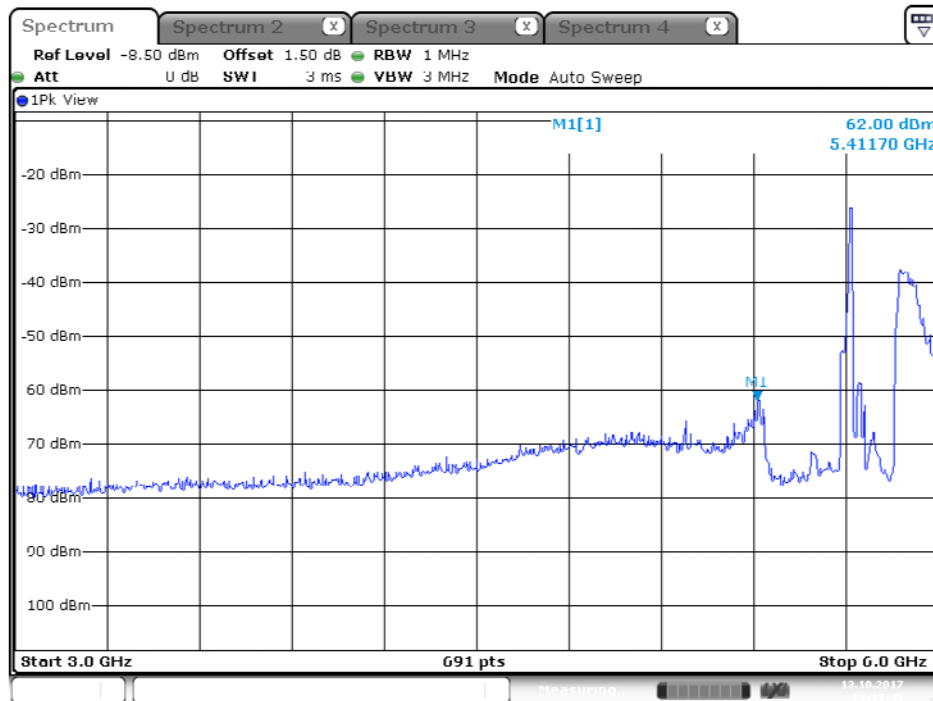

Date: 12.OCT.2017 22:23:38

Plot on Configuration QPSK, 80M / 5650 MHz / Average / Port 2 / 3GHz~6GHz

Date: 12.OCT.2017 22:26:22

Plot on Configuration QPSK, 80M / 5650 MHz / Peak / Port 1 / 3GHz~6GHz

Date: 12.OCT.2017 22:24:42

Plot on Configuration QPSK, 80M / 5650 MHz / Peak / Port 2 / 3GHz~6GHz

Date: 12.OCT.2017 22:25:32

Plot on Configuration QPSK, 80M / 5720 MHz / Average / Port 1 / 3GHz~6GHz

Plot on Configuration QPSK, 80M / 5720 MHz / Average / Port 2 / 3GHz~6GHz

Plot on Configuration QPSK, 80M / 5720 MHz / Peak / Port 1 / 3GHz~6GHz

Plot on Configuration QPSK, 80M / 5720 MHz / Peak / Port 2 / 3GHz~6GHz

Plot on Configuration QPSK, 20M / 5260 MHz / Average / Port 1 / 6GHz~9GHz