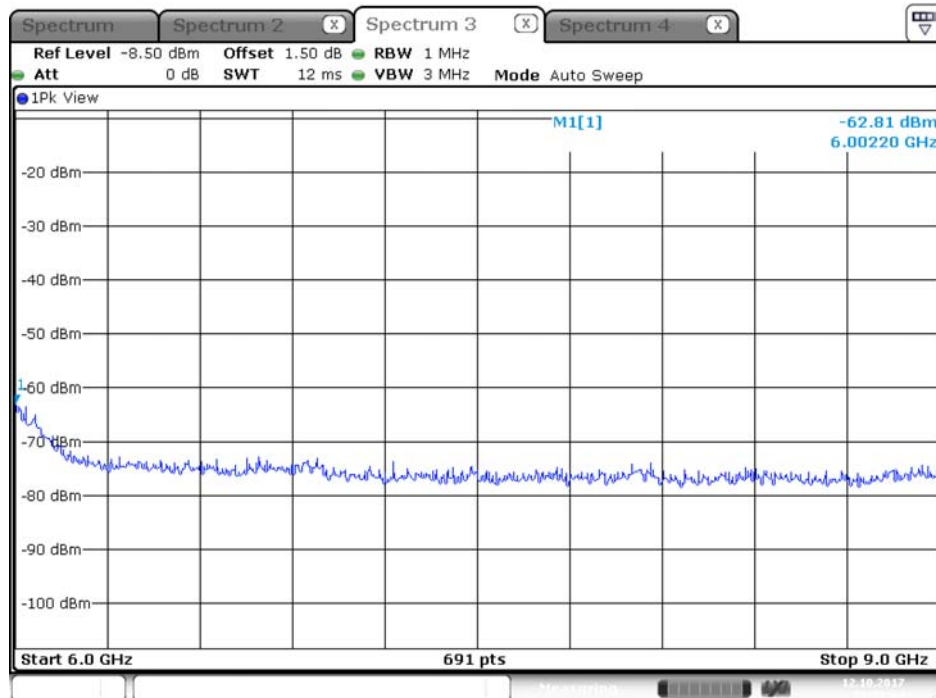

Plot on Configuration QPSK, 80M / 5510 MHz / Average / Port 1 / 6GHz~9GHz

Plot on Configuration QPSK, 80M / 5510 MHz / Average / Port 2 / 6GHz~9GHz

Plot on Configuration QPSK, 80M / 5510 MHz / Peak / Port 1 / 6GHz~9GHz

Plot on Configuration QPSK, 80M / 5510 MHz / Peak / Port 2 / 6GHz~9GHz

Plot on Configuration QPSK, 80M / 5610 MHz / Average / Port 1 / 6GHz~9GHz

Plot on Configuration QPSK, 80M / 5610 MHz / Average / Port 2 / 6GHz~9GHz

Plot on Configuration QPSK, 80M / 5610 MHz / Peak / Port 1 / 6GHz~9GHz

Date: 12.OCT.2017 21:42:24

Plot on Configuration QPSK, 80M / 5610 MHz / Peak / Port 2 / 6GHz~9GHz

Date: 12.OCT.2017 21:51:04

Plot on Configuration QPSK, 80M / 5650 MHz / Average / Port 1 / 6GHz~9GHz

Date: 12.OCT.2017 21:58:21

Plot on Configuration QPSK, 80M / 5650 MHz / Average / Port 2 / 6GHz~9GHz

Date: 12.OCT.2017 22:04:23

Plot on Configuration QPSK, 80M / 5650 MHz / Peak / Port 1 / 6GHz~9GHz

Date: 12.OCT.2017 21:56:42