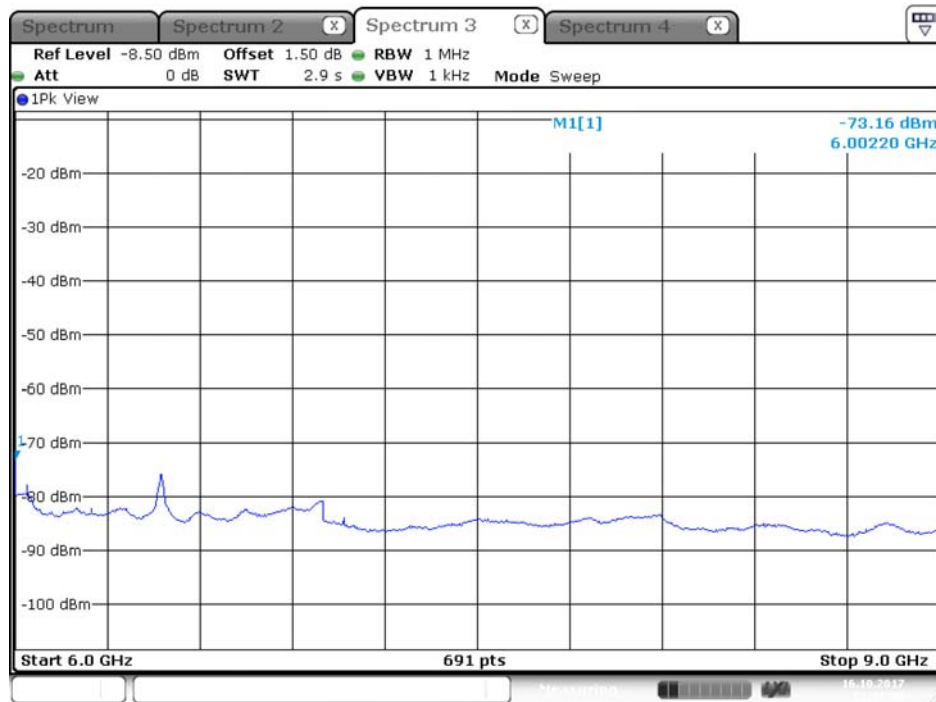

Plot on Configuration QPSK, 80M / 5720 MHz / Peak / Port 1 / 3GHz~6GHz

Plot on Configuration QPSK, 80M / 5720 MHz / Peak / Port 2 / 3GHz~6GHz

Plot on Configuration QPSK, 20M / 5260 MHz / Average / Port 1 / 6GHz~9GHz

Plot on Configuration QPSK, 20M / 5260 MHz / Average / Port 2 / 6GHz~9GHz

Plot on Configuration QPSK, 20M / 5260 MHz / Peak / Port 1 / 6GHz~9GHz

Date: 16.OCT.2017 22:18:27

Plot on Configuration QPSK, 20M / 5260 MHz / Peak / Port 2 / 6GHz~9GHz

Date: 16.OCT.2017 22:26:36

Plot on Configuration QPSK, 20M / 5300 MHz / Average / Port 1 / 6GHz~9GHz

Date: 16.OCT.2017 22:57:28

Plot on Configuration QPSK, 20M / 5300 MHz / Average / Port 2 / 6GHz~9GHz

Date: 16.OCT.2017 23:07:57

Plot on Configuration QPSK, 20M / 5300 MHz / Peak / Port 1 / 6GHz~9GHz

Date: 16.OCT.2017 22:58:20

Plot on Configuration QPSK, 20M / 5300 MHz / Peak / Port 2 / 6GHz~9GHz

Date: 16.OCT.2017 23:07:10

Plot on Configuration QPSK, 20M / 5320 MHz / Average / Port 1 / 6GHz~9GHz