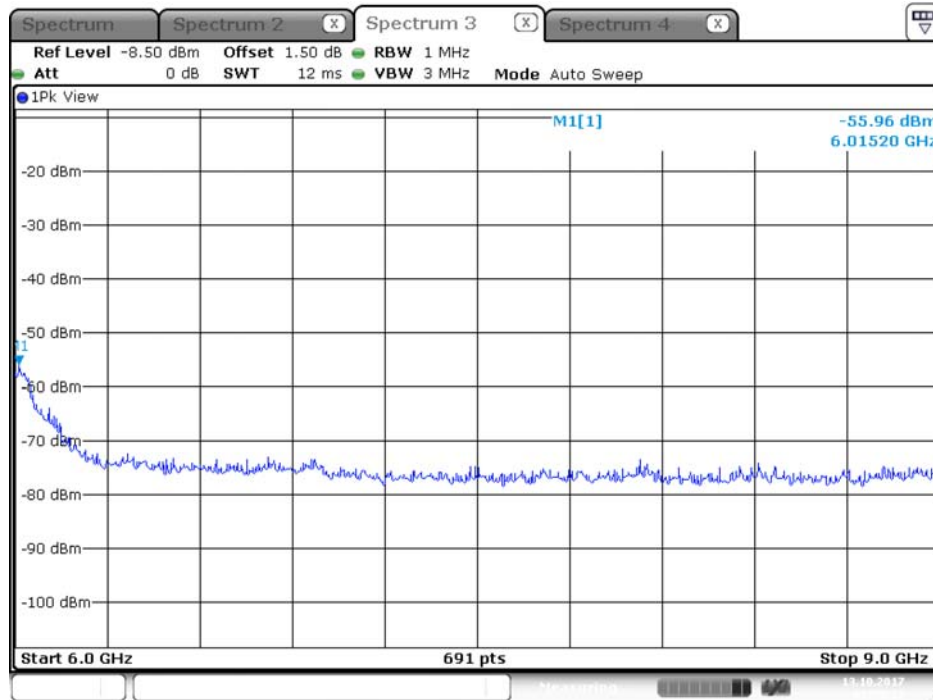

Date: 12.OCT.2017 19:46:20

Plot on Configuration QPSK, 20M / 5580 MHz / Peak / Port 2 / 6GHz~9GHz

Date: 12.OCT.2017 19:56:34

Plot on Configuration QPSK, 20M / 5650 MHz / Average / Port 1 / 6GHz~9GHz

Plot on Configuration QPSK, 20M / 5650 MHz / Average / Port 2 / 6GHz~9GHz

Plot on Configuration QPSK, 20M / 5650 MHz / Peak / Port 1 / 6GHz~9GHz

Plot on Configuration QPSK, 20M / 5650 MHz / Peak / Port 2 / 6GHz~9GHz

Plot on Configuration QPSK, 20M / 5720 MHz / Average / Port 1 / 6GHz~9GHz

Plot on Configuration QPSK, 20M / 5720 MHz / Average / Port 2 / 6GHz~9GHz

Plot on Configuration QPSK, 20M / 5720 MHz / Peak / Port 1 / 6GHz~9GHz

Plot on Configuration QPSK, 20M / 5720 MHz / Peak / Port 2 / 6GHz~9GHz