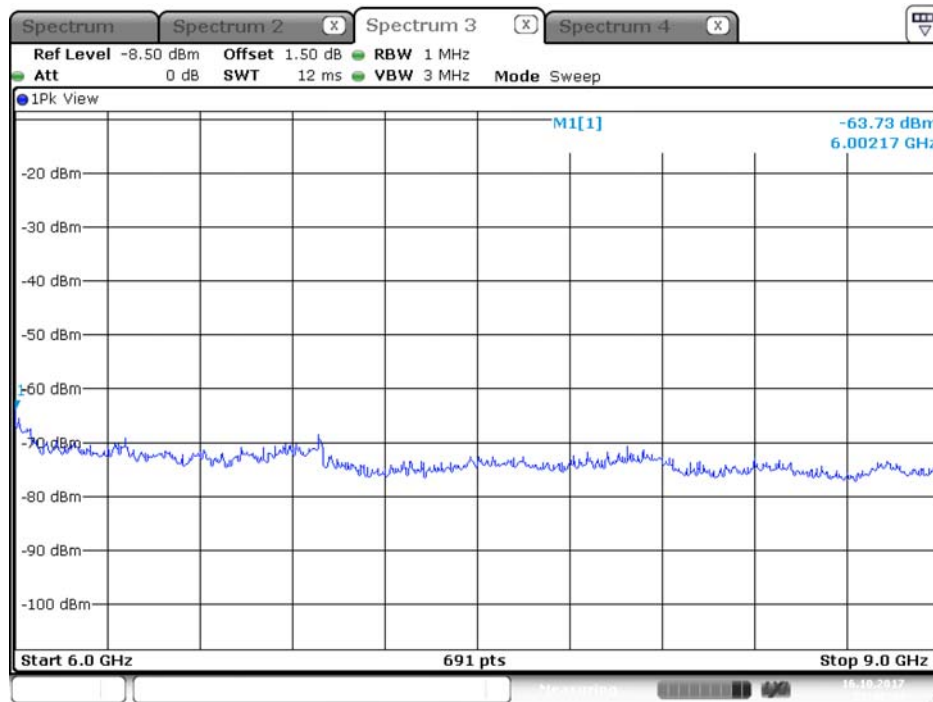

Plot on Configuration QPSK, 20M / 5250 MHz / Average / Port 1 / 6GHz~9GHz

Plot on Configuration QPSK, 20M / 5250 MHz / Average / Port 2 / 6GHz~9GHz

Plot on Configuration QPSK, 20M / 5250 MHz / Peak / Port 1 / 6GHz~9GHz

Date: 17.OCT.2017 19:39:06

Plot on Configuration QPSK, 20M / 5250 MHz / Peak / Port 2 / 6GHz~9GHz

Date: 17.OCT.2017 20:00:59

Plot on Configuration QPSK, 80M / 5290 MHz / Average / Port 1 / 6GHz~9GHz

Date: 16.OCT.2017 23:41:48

Plot on Configuration QPSK, 80M / 5290 MHz / Average / Port 2 / 6GHz~9GHz

Date: 16.OCT.2017 23:54:22

Plot on Configuration QPSK, 80M / 5290 MHz / Peak / Port 1 / 6GHz~9GHz

Date: 16.OCT.2017 23:42:45

Plot on Configuration QPSK, 80M / 5290 MHz / Peak / Port 2 / 6GHz~9GHz

Date: 16.OCT.2017 23:53:56

Plot on Configuration QPSK, 80M / 5300 MHz / Average / Port 1 / 6GHz~9GHz

Date: 17.OCT.2017 00:56:41

Plot on Configuration QPSK, 80M / 5300 MHz / Average / Port 2 / 6GHz~9GHz

Date: 17.OCT.2017 01:03:17