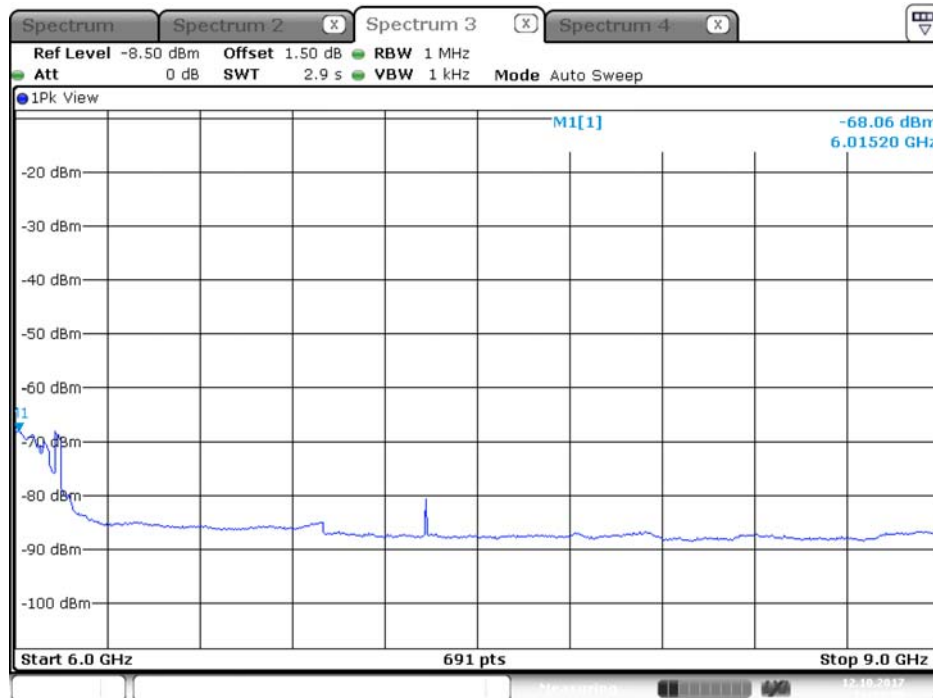

Plot on Configuration QPSK, 80M / 5250 MHz / Average / Port 1 / 6GHz~9GHz

Date: 17.OCT.2017 20:28:54

Plot on Configuration QPSK, 80M / 5250 MHz / Average / Port 2 / 6GHz~9GHz

Date: 17.OCT.2017 20:44:53

Plot on Configuration QPSK, 80M / 5250 MHz / Peak / Port 1 / 6GHz~9GHz

Date: 17.OCT.2017 20:29:46

Plot on Configuration QPSK, 80M / 5250 MHz / Peak / Port 2 / 6GHz~9GHz

Date: 17.OCT.2017 20:45:52

Plot on Configuration QPSK, 20M / 5500 MHz / Average / Port 1 / 6GHz~9GHz

Date: 12.OCT.2017 18:01:51

Plot on Configuration QPSK, 20M / 5500 MHz / Average / Port 2 / 6GHz~9GHz

Date: 12.OCT.2017 19:34:00

Plot on Configuration QPSK, 20M / 5500 MHz / Peak / Port 1 / 6GHz~9GHz

Plot on Configuration QPSK, 20M / 5500 MHz / Peak / Port 2 / 6GHz~9GHz