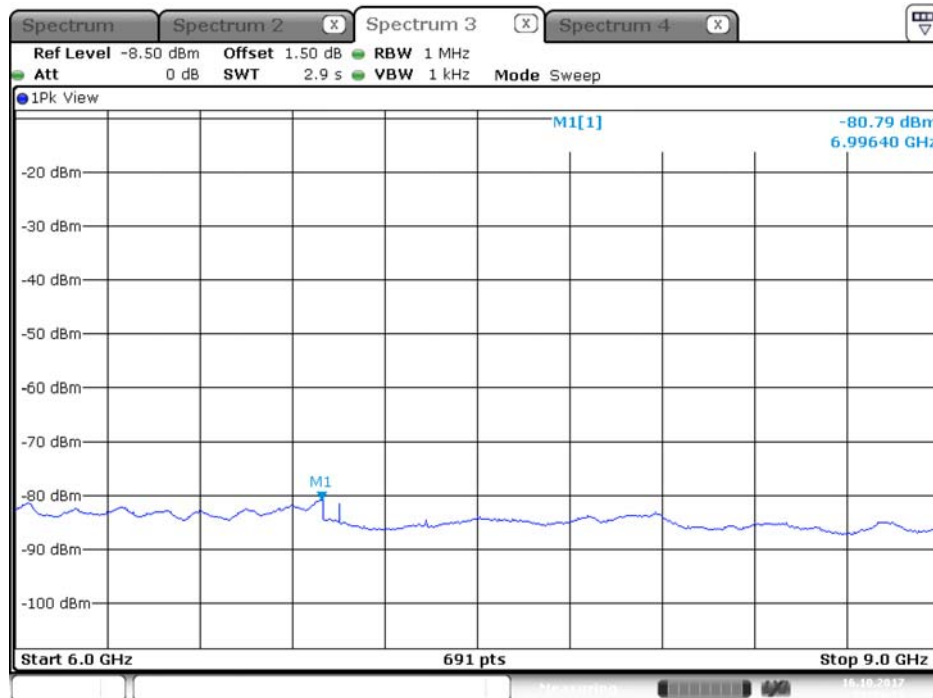

Plot on Configuration QPSK, 20M / 5250 MHz / Average / Port 1 / 6GHz~9GHz

Plot on Configuration QPSK, 20M / 5250 MHz / Average / Port 2 / 6GHz~9GHz

Plot on Configuration QPSK, 20M / 5250 MHz / Peak / Port 1 / 6GHz~9GHz

Date: 17.OCT.2017 19:39:06

Plot on Configuration QPSK, 20M / 5250 MHz / Peak / Port 2 / 6GHz~9GHz

Date: 17.OCT.2017 20:00:59

Plot on Configuration QPSK, 80M / 5290 MHz / Average / Port 1 / 6GHz~9GHz

Date: 16.OCT.2017 23:41:48

Plot on Configuration QPSK, 80M / 5290 MHz / Average / Port 2 / 6GHz~9GHz

Date: 16.OCT.2017 23:54:22

Plot on Configuration QPSK, 80M / 5290 MHz / Peak / Port 1 / 6GHz~9GHz

Date: 16.OCT.2017 23:42:45

Plot on Configuration QPSK, 80M / 5290 MHz / Peak / Port 2 / 6GHz~9GHz

Date: 16.OCT.2017 23:53:56

Plot on Configuration QPSK, 80M / 5300 MHz / Average / Port 1 / 6GHz~9GHz

Date: 17.OCT.2017 00:56:41

Plot on Configuration QPSK, 80M / 5300 MHz / Average / Port 2 / 6GHz~9GHz

Date: 17.OCT.2017 01:03:17