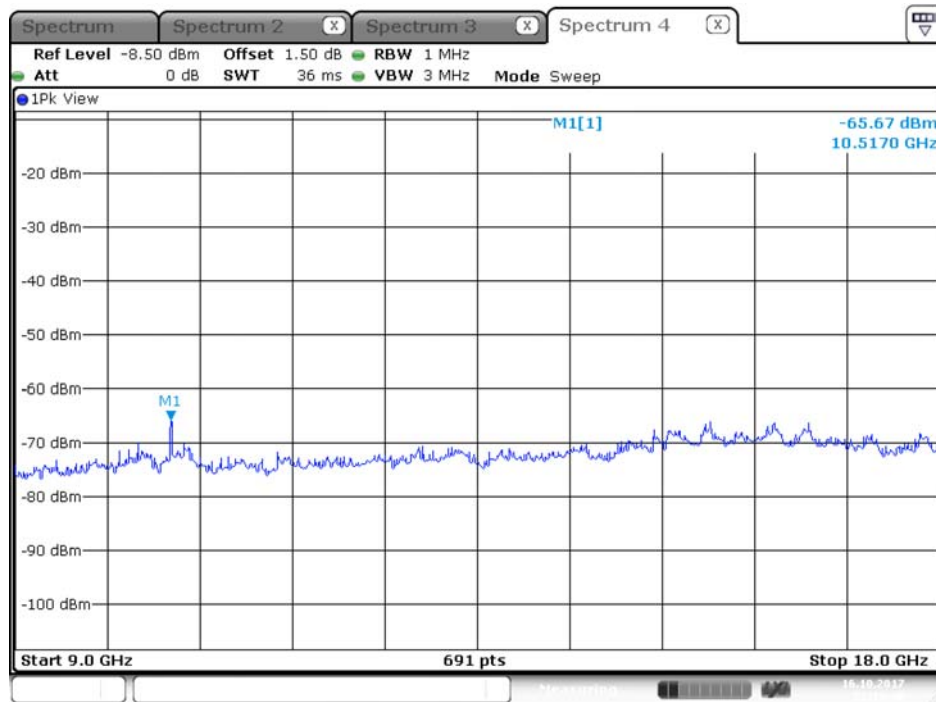

Plot on Configuration QPSK, 80M / 5650 MHz / Peak / Port 2 / 6GHz~9GHz

Date: 12.OCT.2017 22:04:05

Plot on Configuration QPSK, 80M / 5720 MHz / Average / Port 1 / 6GHz~9GHz

Plot on Configuration QPSK, 80M / 5720 MHz / Average / Port 2 / 6GHz~9GHz

Plot on Configuration QPSK, 80M / 5720 MHz / Peak / Port 1 / 6GHz~9GHz

Date: 13.OCT.2017 01:26:19

Plot on Configuration QPSK, 80M / 5720 MHz / Peak / Port 2 / 6GHz~9GHz

Date: 13.OCT.2017 01:26:57

Plot on Configuration QPSK, 20M / 5260 MHz / Average / Port 1 / 9GHz~18GHz

Date: 16.OCT.2017 22:19:23

Plot on Configuration QPSK, 20M / 5260 MHz / Average / Port 2 / 9GHz~18GHz

Date: 16.OCT.2017 22:25:46

Plot on Configuration QPSK, 20M / 5260 MHz / Peak / Port 1 / 9GHz~18GHz

Date: 16.OCT.2017 22:19:41