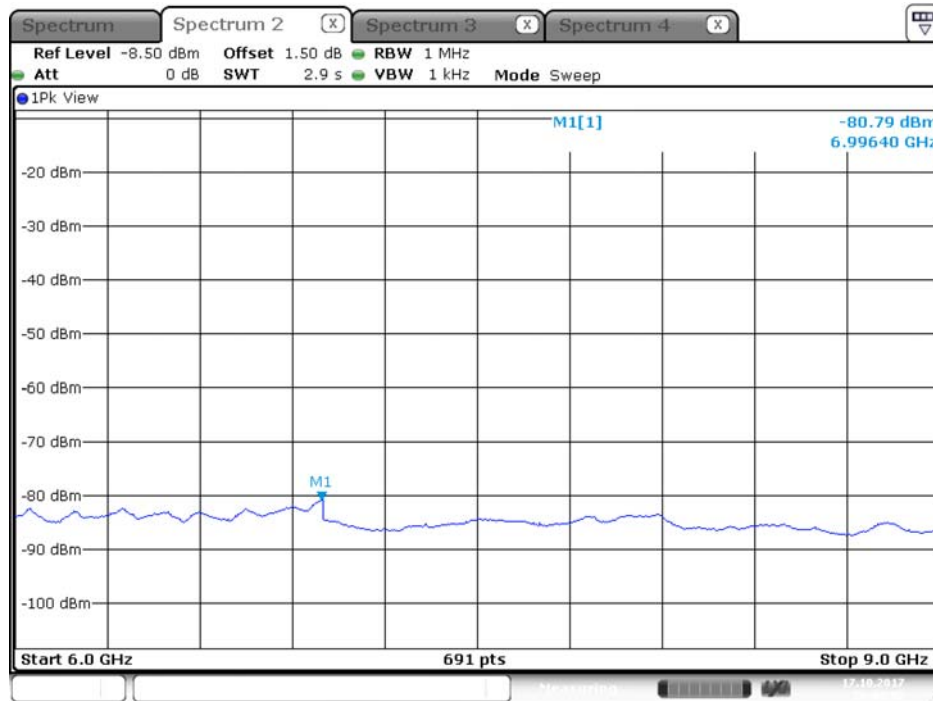

Plot on Configuration QPSK, 20M / 5300 MHz / Peak / Port 1 / 6GHz~9GHz

Date: 16.OCT.2017 22:58:20

Plot on Configuration QPSK, 20M / 5300 MHz / Peak / Port 2 / 6GHz~9GHz

Date: 16.OCT.2017 23:07:10

Plot on Configuration QPSK, 20M / 5320 MHz / Average / Port 1 / 6GHz~9GHz

Date: 16.OCT.2017 23:21:42

Plot on Configuration QPSK, 20M / 5320 MHz / Average / Port 2 / 6GHz~9GHz

Date: 16.OCT.2017 23:29:36

Plot on Configuration QPSK, 20M / 5320 MHz / Peak / Port 1 / 6GHz~9GHz

Plot on Configuration QPSK, 20M / 5320 MHz / Peak / Port 2 / 6GHz~9GHz

Plot on Configuration QPSK, 20M / 5250 MHz / Average / Port 1 / 6GHz~9GHz

Plot on Configuration QPSK, 20M / 5250 MHz / Average / Port 2 / 6GHz~9GHz

Plot on Configuration QPSK, 20M / 5250 MHz / Peak / Port 1 / 6GHz~9GHz

Date: 17.OCT.2017 19:39:06

Plot on Configuration QPSK, 20M / 5250 MHz / Peak / Port 2 / 6GHz~9GHz

Date: 17.OCT.2017 20:00:59

Plot on Configuration QPSK, 80M / 5290 MHz / Average / Port 1 / 6GHz~9GHz

Date: 16.OCT.2017 23:41:48