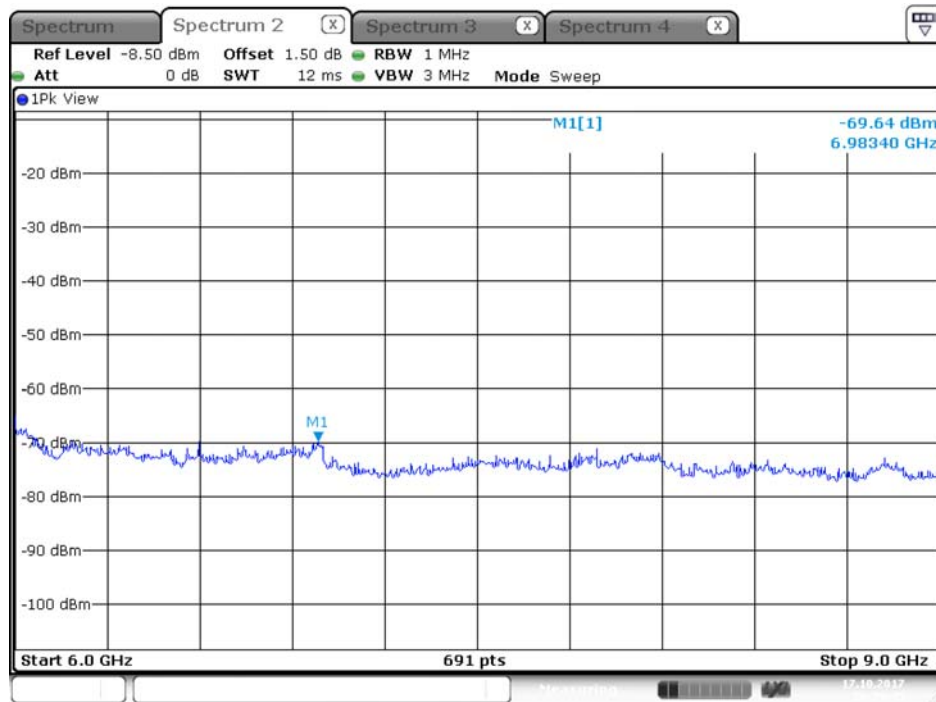

Plot on Configuration QPSK, 80M / 5310 MHz / Average / Port 2 / 6GHz~9GHz

Plot on Configuration QPSK, 80M / 5310 MHz / Peak / Port 1 / 6GHz~9GHz

Plot on Configuration QPSK, 80M / 5310 MHz / Peak / Port 2 / 6GHz~9GHz

Plot on Configuration QPSK, 80M / 5250 MHz / Average / Port 1 / 6GHz~9GHz

Date: 17.OCT.2017 20:28:54

Plot on Configuration QPSK, 80M / 5250 MHz / Average / Port 2 / 6GHz~9GHz

Date: 17.OCT.2017 20:44:53

Plot on Configuration QPSK, 80M / 5250 MHz / Peak / Port 1 / 6GHz~9GHz

Date: 17.OCT.2017 20:29:46

Plot on Configuration QPSK, 80M / 5250 MHz / Peak / Port 2 / 6GHz~9GHz

Date: 17.OCT.2017 20:45:52

Plot on Configuration QPSK, 20M / 5500 MHz / Average / Port 1 / 6GHz~9GHz

Date: 12.OCT.2017 18:01:51

Plot on Configuration QPSK, 20M / 5500 MHz / Average / Port 2 / 6GHz~9GHz

Date: 12.OCT.2017 19:34:00

Plot on Configuration QPSK, 20M / 5500 MHz / Peak / Port 1 / 6GHz~9GHz

Plot on Configuration QPSK, 20M / 5500 MHz / Peak / Port 2 / 6GHz~9GHz