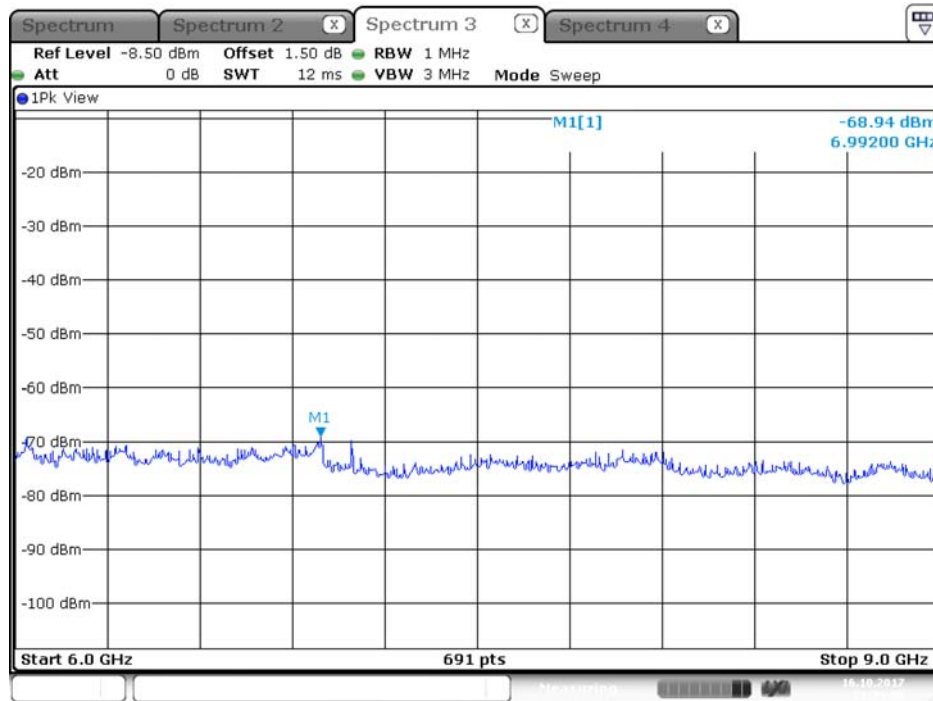

Plot on Configuration QPSK, 20M / 5300 MHz / Peak / Port 1 / 6GHz~9GHz

Date: 16.OCT.2017 22:58:20

Plot on Configuration QPSK, 20M / 5300 MHz / Peak / Port 2 / 6GHz~9GHz

Date: 16.OCT.2017 23:07:10

Plot on Configuration QPSK, 20M / 5320 MHz / Average / Port 1 / 6GHz~9GHz

Date: 16.OCT.2017 23:21:42

Plot on Configuration QPSK, 20M / 5320 MHz / Average / Port 2 / 6GHz~9GHz

Date: 16.OCT.2017 23:29:36

Plot on Configuration QPSK, 20M / 5320 MHz / Peak / Port 1 / 6GHz~9GHz

Plot on Configuration QPSK, 20M / 5320 MHz / Peak / Port 2 / 6GHz~9GHz

Plot on Configuration QPSK, 20M / 5250 MHz / Average / Port 1 / 6GHz~9GHz

Plot on Configuration QPSK, 20M / 5250 MHz / Average / Port 2 / 6GHz~9GHz

Plot on Configuration QPSK, 20M / 5250 MHz / Peak / Port 1 / 6GHz~9GHz

Date: 17.OCT.2017 19:39:06

Plot on Configuration QPSK, 20M / 5250 MHz / Peak / Port 2 / 6GHz~9GHz

Date: 17.OCT.2017 20:00:59

Plot on Configuration QPSK, 80M / 5290 MHz / Average / Port 1 / 6GHz~9GHz

Date: 16.OCT.2017 23:41:48