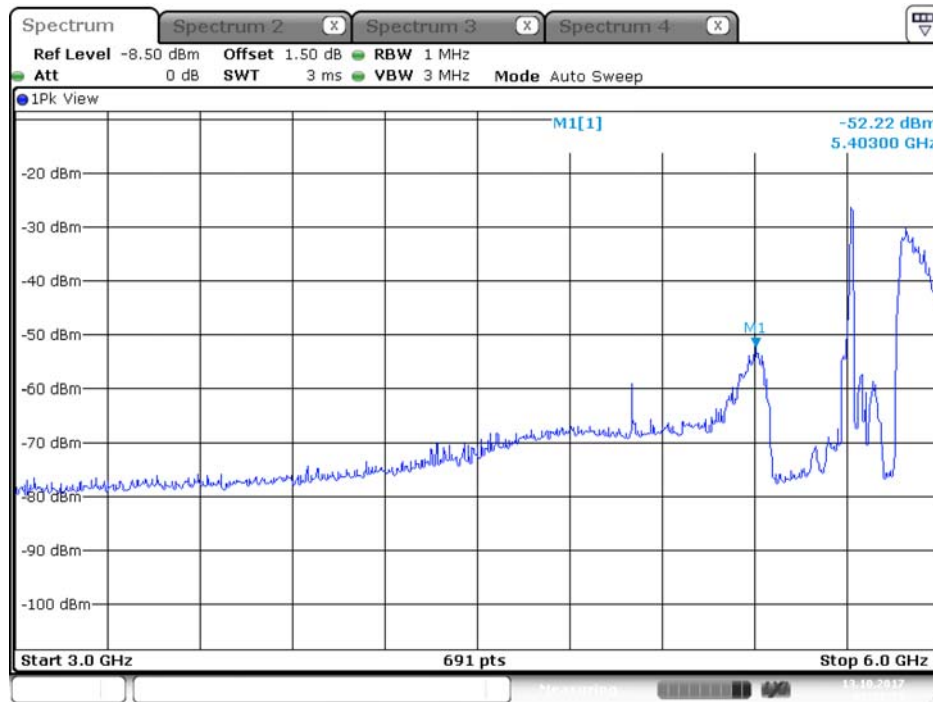

Date: 12.OCT.2017 22:23:38

Plot on Configuration QPSK, 80M / 5650 MHz / Average / Port 2 / 3GHz~6GHz

Date: 12.OCT.2017 22:26:22

Plot on Configuration QPSK, 80M / 5650 MHz / Peak / Port 1 / 3GHz~6GHz

Date: 12.OCT.2017 22:24:42

Plot on Configuration QPSK, 80M / 5650 MHz / Peak / Port 2 / 3GHz~6GHz

Date: 12.OCT.2017 22:25:32

Plot on Configuration QPSK, 80M / 5720 MHz / Average / Port 1 / 3GHz~6GHz

Plot on Configuration QPSK, 80M / 5720 MHz / Average / Port 2 / 3GHz~6GHz

Plot on Configuration QPSK, 80M / 5720 MHz / Peak / Port 1 / 3GHz~6GHz

Plot on Configuration QPSK, 80M / 5720 MHz / Peak / Port 2 / 3GHz~6GHz

Plot on Configuration QPSK, 20M / 5260 MHz / Average / Port 1 / 6GHz~9GHz

Plot on Configuration QPSK, 20M / 5260 MHz / Average / Port 2 / 6GHz~9GHz

Plot on Configuration QPSK, 20M / 5260 MHz / Peak / Port 1 / 6GHz~9GHz

Date: 16.OCT.2017 22:18:27

Plot on Configuration QPSK, 20M / 5260 MHz / Peak / Port 2 / 6GHz~9GHz