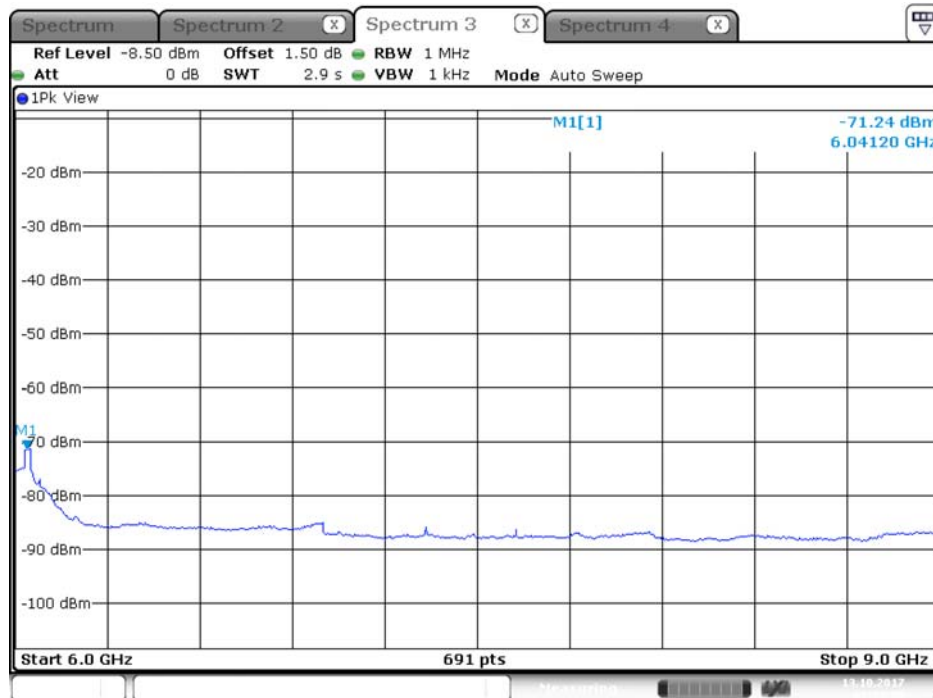

Date: 12.OCT.2017 19:46:20

Plot on Configuration QPSK, 20M / 5580 MHz / Peak / Port 2 / 6GHz~9GHz

Date: 12.OCT.2017 19:56:34

Plot on Configuration QPSK, 20M / 5650 MHz / Average / Port 1 / 6GHz~9GHz

Plot on Configuration QPSK, 20M / 5650 MHz / Average / Port 2 / 6GHz~9GHz

Plot on Configuration QPSK, 20M / 5650 MHz / Peak / Port 1 / 6GHz~9GHz

Plot on Configuration QPSK, 20M / 5650 MHz / Peak / Port 2 / 6GHz~9GHz

Plot on Configuration QPSK, 20M / 5720 MHz / Average / Port 1 / 6GHz~9GHz

Plot on Configuration QPSK, 20M / 5720 MHz / Average / Port 2 / 6GHz~9GHz

Plot on Configuration QPSK, 20M / 5720 MHz / Peak / Port 1 / 6GHz~9GHz

Plot on Configuration QPSK, 20M / 5720 MHz / Peak / Port 2 / 6GHz~9GHz