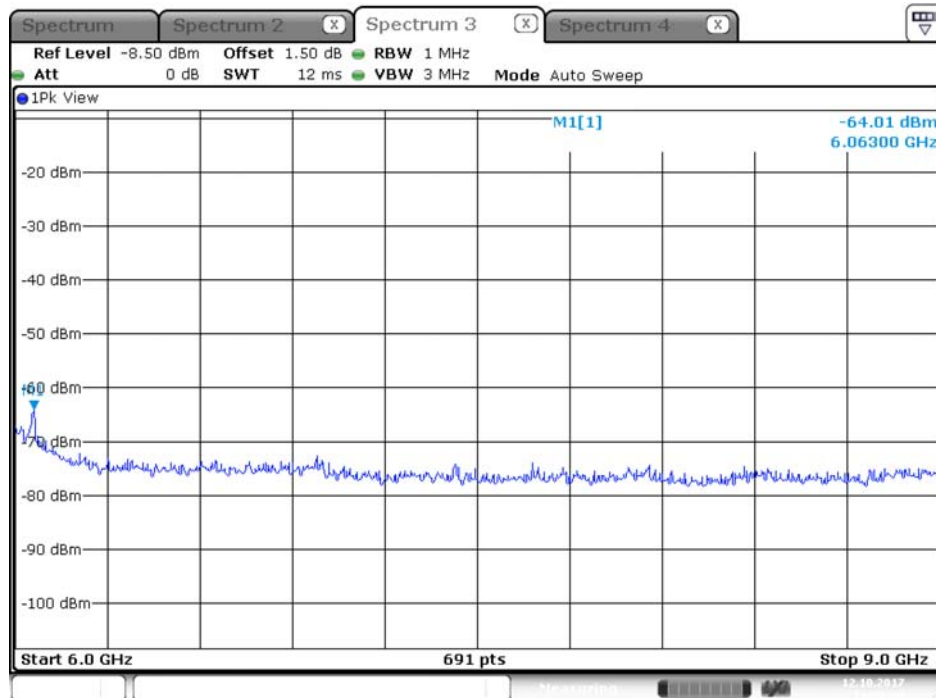

Plot on Configuration QPSK, 20M / 5500 MHz / Average / Port 2 / 6GHz~9GHz

Date: 12.OCT.2017 19:34:00

Plot on Configuration QPSK, 20M / 5500 MHz / Peak / Port 1 / 6GHz~9GHz

Plot on Configuration QPSK, 20M / 5500 MHz / Peak / Port 2 / 6GHz~9GHz

Plot on Configuration QPSK, 20M / 5580 MHz / Average / Port 1 / 6GHz~9GHz

Plot on Configuration QPSK, 20M / 5580 MHz / Average / Port 2 / 6GHz~9GHz

Plot on Configuration QPSK, 20M / 5580 MHz / Peak / Port 1 / 6GHz~9GHz

Date: 12.OCT.2017 19:46:20

Plot on Configuration QPSK, 20M / 5580 MHz / Peak / Port 2 / 6GHz~9GHz

Date: 12.OCT.2017 19:56:34

Plot on Configuration QPSK, 20M / 5650 MHz / Average / Port 1 / 6GHz~9GHz

Plot on Configuration QPSK, 20M / 5650 MHz / Average / Port 2 / 6GHz~9GHz