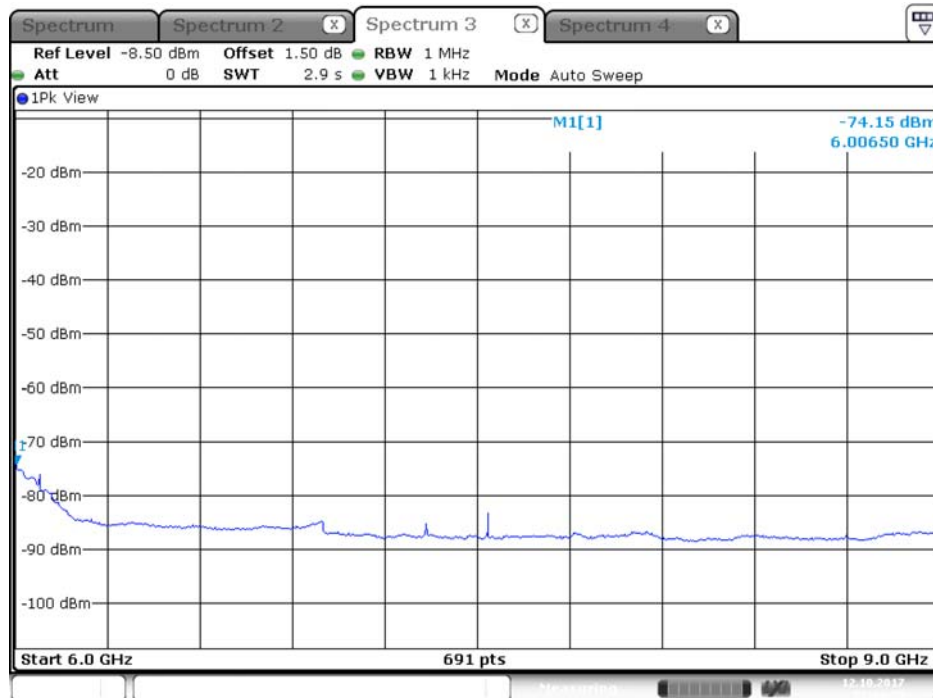

Plot on Configuration QPSK, 80M / 5510 MHz / Peak / Port 2 / 6GHz~9GHz

Plot on Configuration QPSK, 80M / 5610 MHz / Average / Port 1 / 6GHz~9GHz

Plot on Configuration QPSK, 80M / 5610 MHz / Average / Port 2 / 6GHz~9GHz

Plot on Configuration QPSK, 80M / 5610 MHz / Peak / Port 1 / 6GHz~9GHz

Date: 12.OCT.2017 21:42:24

Plot on Configuration QPSK, 80M / 5610 MHz / Peak / Port 2 / 6GHz~9GHz

Date: 12.OCT.2017 21:51:04

Plot on Configuration QPSK, 80M / 5650 MHz / Average / Port 1 / 6GHz~9GHz

Date: 12.OCT.2017 21:58:21

Plot on Configuration QPSK, 80M / 5650 MHz / Average / Port 2 / 6GHz~9GHz

Date: 12.OCT.2017 22:04:23

Plot on Configuration QPSK, 80M / 5650 MHz / Peak / Port 1 / 6GHz~9GHz

Date: 12.OCT.2017 21:56:42

Plot on Configuration QPSK, 80M / 5650 MHz / Peak / Port 2 / 6GHz~9GHz

Date: 12.OCT.2017 22:04:05

Plot on Configuration QPSK, 80M / 5720 MHz / Average / Port 1 / 6GHz~9GHz

Plot on Configuration QPSK, 80M / 5720 MHz / Average / Port 2 / 6GHz~9GHz