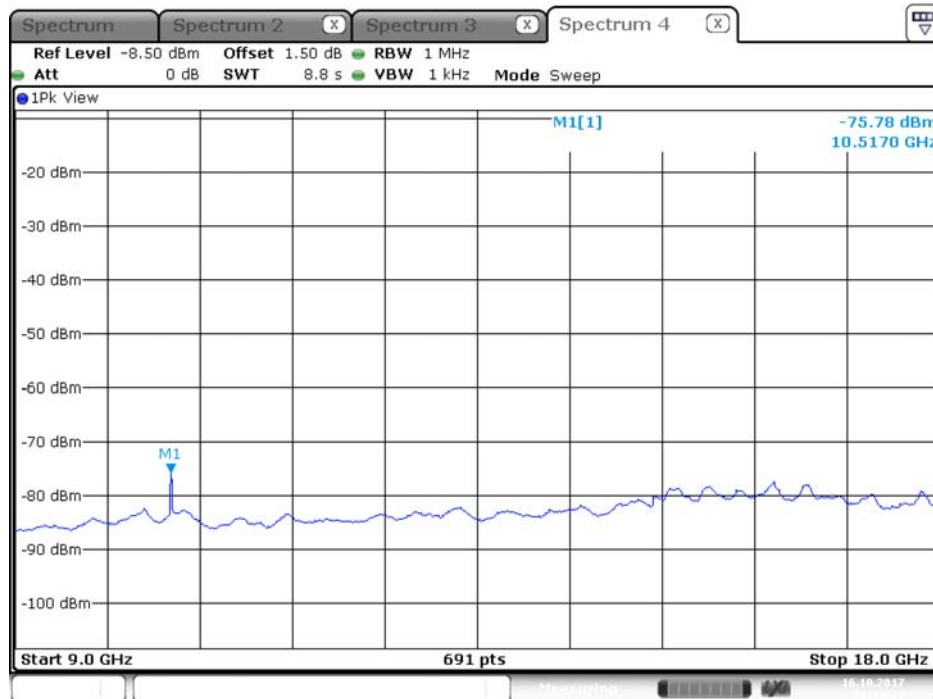

Plot on Configuration QPSK, 80M / 5650 MHz / Peak / Port 2 / 6GHz~9GHz

Date: 12.OCT.2017 22:04:05

Plot on Configuration QPSK, 80M / 5720 MHz / Average / Port 1 / 6GHz~9GHz

Plot on Configuration QPSK, 80M / 5720 MHz / Average / Port 2 / 6GHz~9GHz

Plot on Configuration QPSK, 80M / 5720 MHz / Peak / Port 1 / 6GHz~9GHz

Date: 13.OCT.2017 01:26:19

Plot on Configuration QPSK, 80M / 5720 MHz / Peak / Port 2 / 6GHz~9GHz

Date: 13.OCT.2017 01:26:57

Plot on Configuration QPSK, 20M / 5260 MHz / Average / Port 1 / 9GHz~18GHz

Date: 16.OCT.2017 22:19:23

Plot on Configuration QPSK, 20M / 5260 MHz / Average / Port 2 / 9GHz~18GHz

Date: 16.OCT.2017 22:25:46

Plot on Configuration QPSK, 20M / 5260 MHz / Peak / Port 1 / 9GHz~18GHz

Date: 16.OCT.2017 22:19:41

Plot on Configuration QPSK, 20M / 5260 MHz / Peak / Port 2 / 9GHz~18GHz

Date: 16.OCT.2017 22:25:18

Plot on Configuration QPSK, 20M / 5300 MHz / Average / Port 1 / 9GHz~18GHz

Plot on Configuration QPSK, 20M / 5300 MHz / Average / Port 2 / 9GHz~18GHz