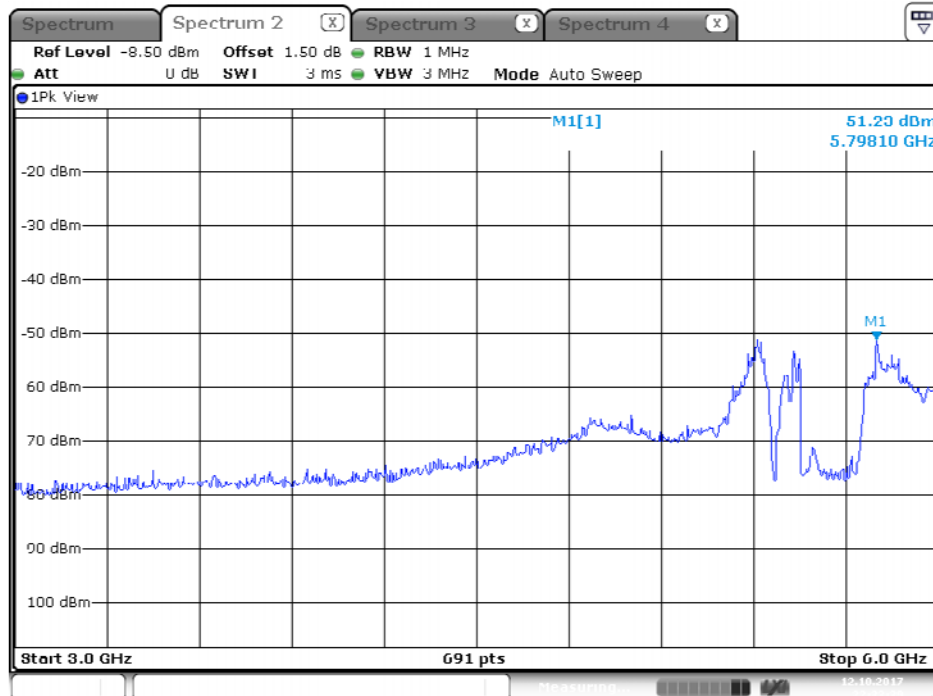

Plot on Configuration QPSK, 20M / 5720 MHz / Peak / Port 1 / 3GHz~6GHz

Date: 13.OCT.2017 01:00:05

Plot on Configuration QPSK, 20M / 5720 MHz / Peak / Port 2 / 3GHz~6GHz

Date: 13.OCT.2017 01:05:12

Plot on Configuration QPSK, 80M / 5510 MHz / Average / Port 1 / 3GHz~6GHz

Plot on Configuration QPSK, 80M / 5510 MHz / Average / Port 2 / 3GHz~6GHz

Plot on Configuration QPSK, 80M / 5510 MHz / Peak / Port 1 / 3GHz~6GHz

Date: 12.OCT.2017 22:32:43

Plot on Configuration QPSK, 80M / 5510 MHz / Peak / Port 2 / 3GHz~6GHz

Date: 12.OCT.2017 22:33:39

Plot on Configuration QPSK, 80M / 5610 MHz / Average / Port 1 / 3GHz~6GHz

Date: 12.OCT.2017 22:30:20

Plot on Configuration QPSK, 80M / 5610 MHz / Average / Port 2 / 3GHz~6GHz

Date: 12.OCT.2017 22:27:56

Plot on Configuration QPSK, 80M / 5610 MHz / Peak / Port 1 / 3GHz~6GHz

Date: 12.OCT.2017 22:29:33

Plot on Configuration QPSK, 80M / 5610 MHz / Peak / Port 2 / 3GHz~6GHz

Date: 12.OCT.2017 22:28:38

Plot on Configuration QPSK, 80M / 5650 MHz / Average / Port 1 / 3GHz~6GHz