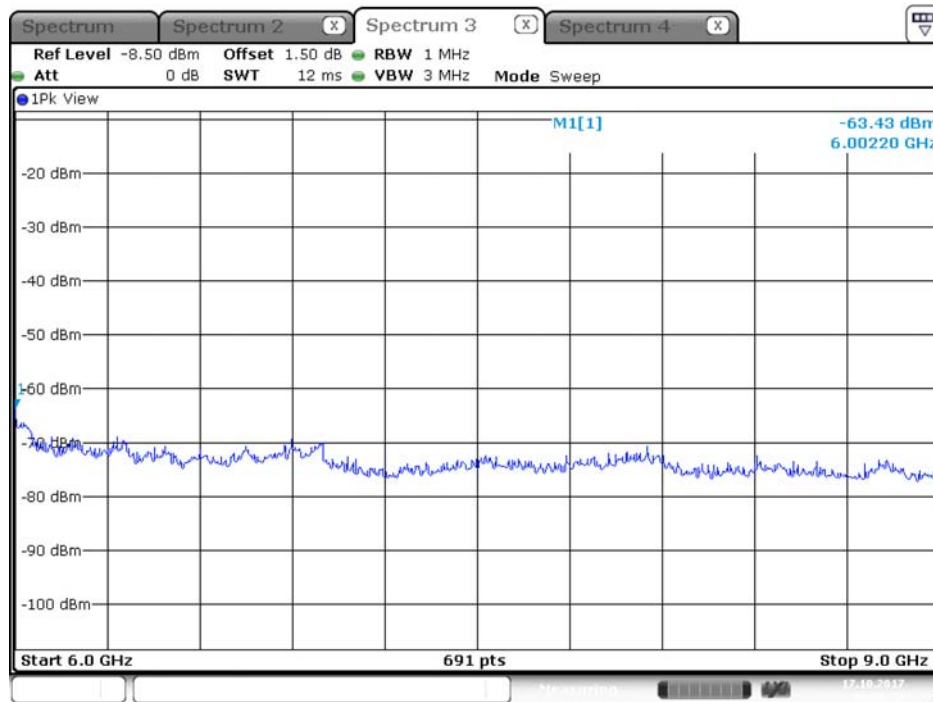

Plot on Configuration QPSK, 80M / 5290 MHz / Average / Port 2 / 6GHz~9GHz

Date: 16.OCT.2017 23:54:22

Plot on Configuration QPSK, 80M / 5290 MHz / Peak / Port 1 / 6GHz~9GHz

Date: 16.OCT.2017 23:42:45

Plot on Configuration QPSK, 80M / 5290 MHz / Peak / Port 2 / 6GHz~9GHz

Date: 16.OCT.2017 23:53:56

Plot on Configuration QPSK, 80M / 5300 MHz / Average / Port 1 / 6GHz~9GHz

Date: 17.OCT.2017 00:56:41

Plot on Configuration QPSK, 80M / 5300 MHz / Average / Port 2 / 6GHz~9GHz

Date: 17.OCT.2017 01:03:17

Plot on Configuration QPSK, 80M / 5300 MHz / Peak / Port 1 / 6GHz~9GHz

Plot on Configuration QPSK, 80M / 5300 MHz / Peak / Port 2 / 6GHz~9GHz

Plot on Configuration QPSK, 80M / 5310 MHz / Average / Port 1 / 6GHz~9GHz

Plot on Configuration QPSK, 80M / 5310 MHz / Average / Port 2 / 6GHz~9GHz

Plot on Configuration QPSK, 80M / 5310 MHz / Peak / Port 1 / 6GHz~9GHz

Plot on Configuration QPSK, 80M / 5310 MHz / Peak / Port 2 / 6GHz~9GHz