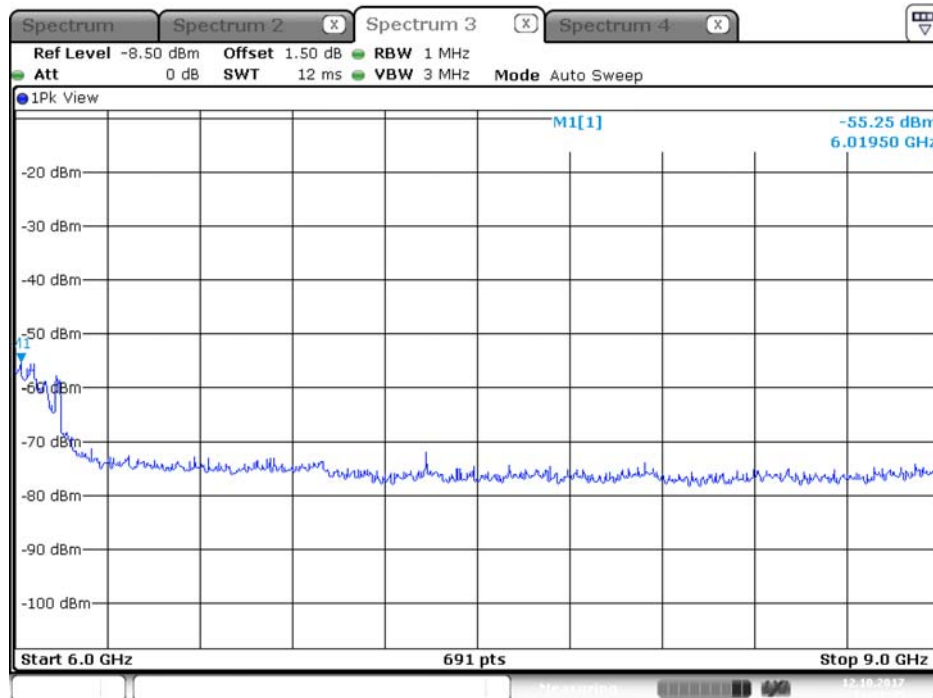

Date: 17.OCT.2017 20:29:46

Plot on Configuration QPSK, 80M / 5250 MHz / Peak / Port 2 / 6GHz~9GHz

Date: 17.OCT.2017 20:45:52

Plot on Configuration QPSK, 20M / 5500 MHz / Average / Port 1 / 6GHz~9GHz

Date: 12.OCT.2017 18:01:51

Plot on Configuration QPSK, 20M / 5500 MHz / Average / Port 2 / 6GHz~9GHz

Date: 12.OCT.2017 19:34:00

Plot on Configuration QPSK, 20M / 5500 MHz / Peak / Port 1 / 6GHz~9GHz

Plot on Configuration QPSK, 20M / 5500 MHz / Peak / Port 2 / 6GHz~9GHz

Plot on Configuration QPSK, 20M / 5580 MHz / Average / Port 1 / 6GHz~9GHz

Plot on Configuration QPSK, 20M / 5580 MHz / Average / Port 2 / 6GHz~9GHz

Plot on Configuration QPSK, 20M / 5580 MHz / Peak / Port 1 / 6GHz~9GHz