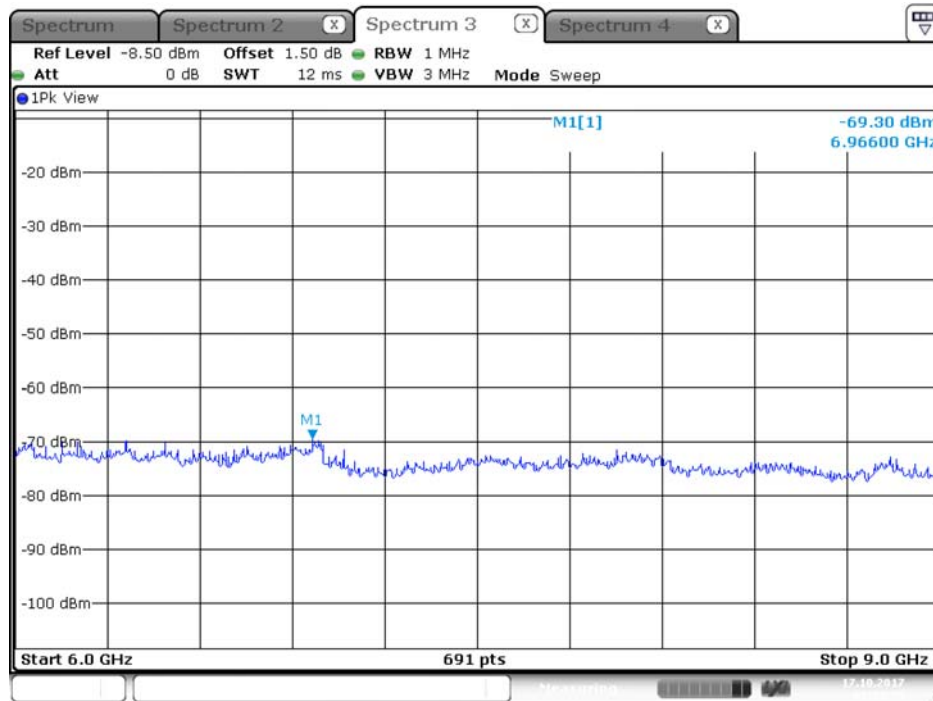

Plot on Configuration QPSK, 80M / 5290 MHz / Average / Port 2 / 6GHz~9GHz

Date: 16.OCT.2017 23:54:22

Plot on Configuration QPSK, 80M / 5290 MHz / Peak / Port 1 / 6GHz~9GHz

Date: 16.OCT.2017 23:42:45

Plot on Configuration QPSK, 80M / 5290 MHz / Peak / Port 2 / 6GHz~9GHz

Date: 16.OCT.2017 23:53:56

Plot on Configuration QPSK, 80M / 5300 MHz / Average / Port 1 / 6GHz~9GHz

Date: 17.OCT.2017 00:56:41

Plot on Configuration QPSK, 80M / 5300 MHz / Average / Port 2 / 6GHz~9GHz

Date: 17.OCT.2017 01:03:17

Plot on Configuration QPSK, 80M / 5300 MHz / Peak / Port 1 / 6GHz~9GHz

Plot on Configuration QPSK, 80M / 5300 MHz / Peak / Port 2 / 6GHz~9GHz

Plot on Configuration QPSK, 80M / 5310 MHz / Average / Port 1 / 6GHz~9GHz

Plot on Configuration QPSK, 80M / 5310 MHz / Average / Port 2 / 6GHz~9GHz

Plot on Configuration QPSK, 80M / 5310 MHz / Peak / Port 1 / 6GHz~9GHz

Plot on Configuration QPSK, 80M / 5310 MHz / Peak / Port 2 / 6GHz~9GHz