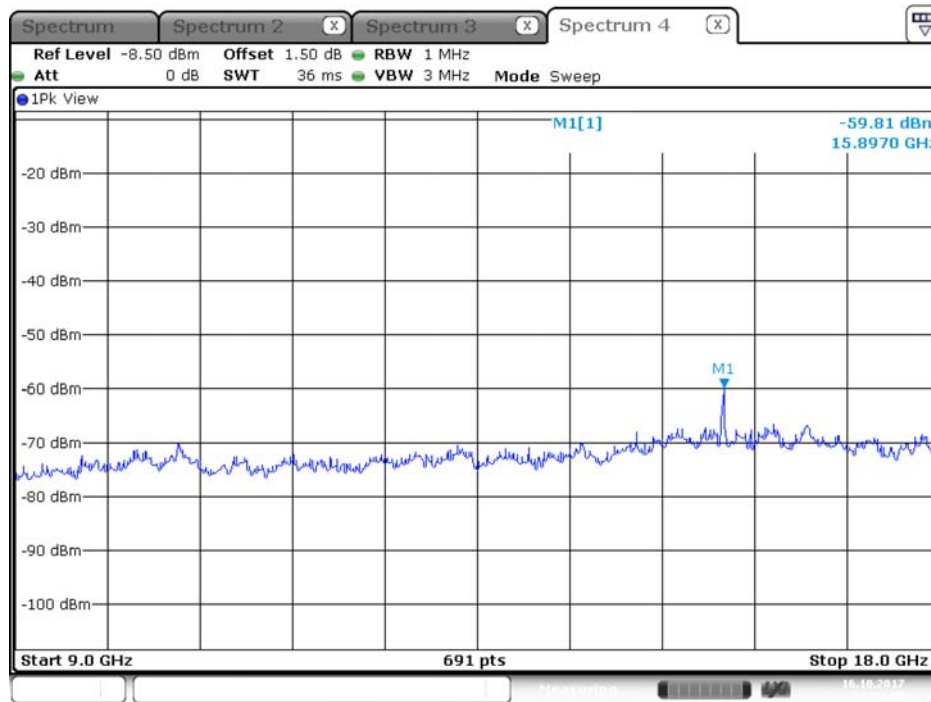

Date: 16.OCT.2017 22:19:23

Plot on Configuration QPSK, 20M / 5260 MHz / Average / Port 2 / 9GHz~18GHz

Date: 16.OCT.2017 22:25:46

Plot on Configuration QPSK, 20M / 5260 MHz / Peak / Port 1 / 9GHz~18GHz

Date: 16.OCT.2017 22:19:41

Plot on Configuration QPSK, 20M / 5260 MHz / Peak / Port 2 / 9GHz~18GHz

Date: 16.OCT.2017 22:25:18

Plot on Configuration QPSK, 20M / 5300 MHz / Average / Port 1 / 9GHz~18GHz

Plot on Configuration QPSK, 20M / 5300 MHz / Average / Port 2 / 9GHz~18GHz

Plot on Configuration QPSK, 20M / 5300 MHz / Peak / Port 1 / 9GHz~18GHz

Date: 16.OCT.2017 22:59:50

Plot on Configuration QPSK, 20M / 5300 MHz / Peak / Port 2 / 9GHz~18GHz

Date: 16.OCT.2017 23:04:32

Plot on Configuration QPSK, 20M / 5320 MHz / Average / Port 1 / 9GHz~18GHz

Date: 16.OCT.2017 23:22:59

Plot on Configuration QPSK, 20M / 5320 MHz / Average / Port 2 / 9GHz~18GHz

Date: 16.OCT.2017 23:28:06