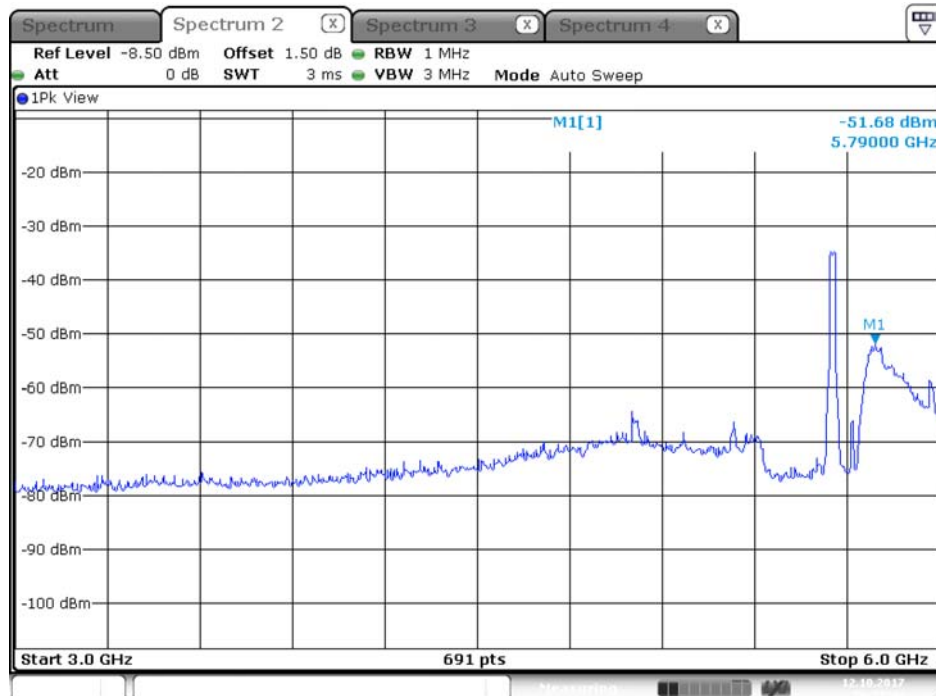

Plot on Configuration QPSK, 20M / 5580 MHz / Peak / Port 1 / 3GHz~6GHz

Plot on Configuration QPSK, 20M / 5580 MHz / Peak / Port 2 / 3GHz~6GHz

Plot on Configuration QPSK, 20M / 5650 MHz / Average / Port 1 / 3GHz~6GHz

Date: 12.OCT.2017 20:09:49

Plot on Configuration QPSK, 20M / 5650 MHz / Average / Port 2 / 3GHz~6GHz

Date: 12.OCT.2017 20:29:23

Plot on Configuration QPSK, 20M / 5650 MHz / Peak / Port 1 / 3GHz~6GHz

Date: 12.OCT.2017 20:10:24

Plot on Configuration QPSK, 20M / 5650 MHz / Peak / Port 2 / 3GHz~6GHz

Date: 12.OCT.2017 20:27:41

Plot on Configuration QPSK, 20M / 5720 MHz / Average / Port 1 / 3GHz~6GHz

Plot on Configuration QPSK, 20M / 5720 MHz / Average / Port 2 / 3GHz~6GHz