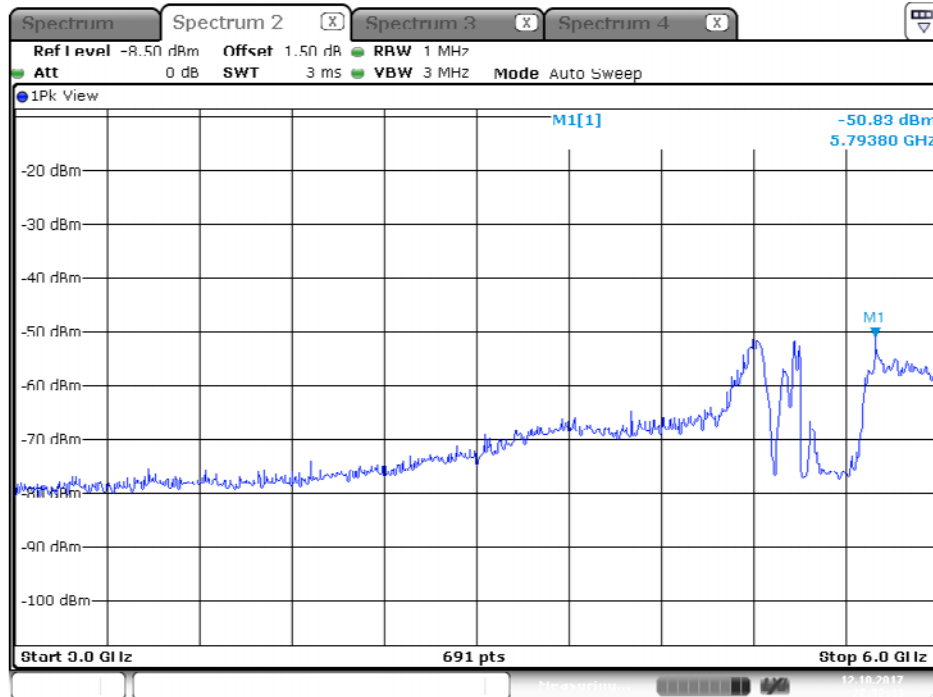

Plot on Configuration QPSK, 20M / 5650 MHz / Peak / Port 2 / 3GHz~6GHz

Date: 12.OCT.2017 20:27:41

Plot on Configuration QPSK, 20M / 5720 MHz / Average / Port 1 / 3GHz~6GHz

Plot on Configuration QPSK, 20M / 5720 MHz / Average / Port 2 / 3GHz~6GHz

Plot on Configuration QPSK, 20M / 5720 MHz / Peak / Port 1 / 3GHz~6GHz

Date: 13.OCT.2017 01:00:05

Plot on Configuration QPSK, 20M / 5720 MHz / Peak / Port 2 / 3GHz~6GHz

Date: 13.OCT.2017 01:05:12

Plot on Configuration QPSK, 80M / 5510 MHz / Average / Port 1 / 3GHz~6GHz

Plot on Configuration QPSK, 80M / 5510 MHz / Average / Port 2 / 3GHz~6GHz

Plot on Configuration QPSK, 80M / 5510 MHz / Peak / Port 1 / 3GHz~6GHz

Date: 12.OCT.2017 22:32:43

Plot on Configuration QPSK, 80M / 5510 MHz / Peak / Port 2 / 3GHz~6GHz