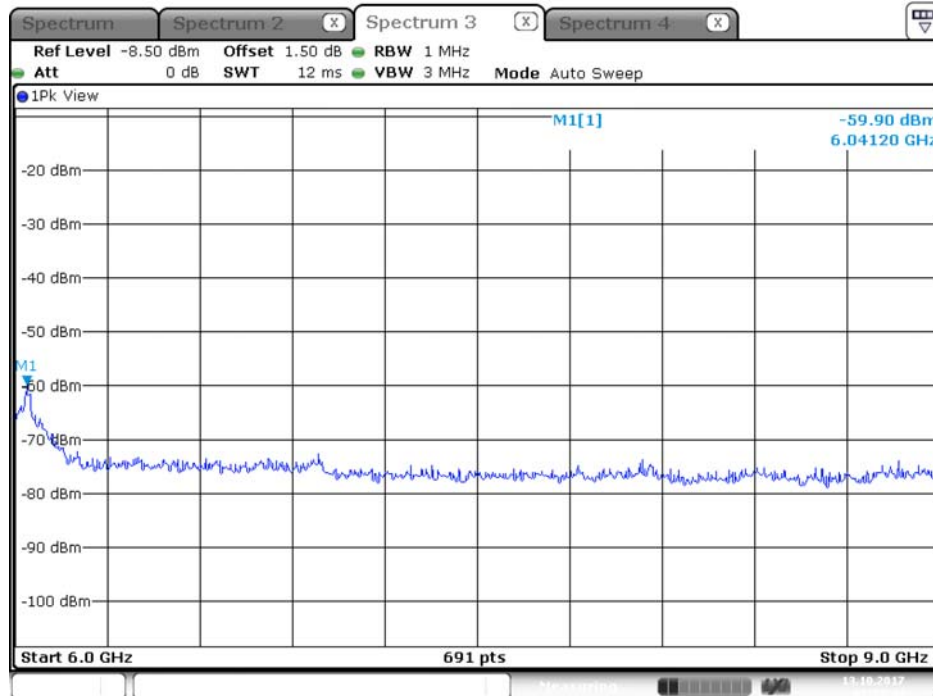

Date: 12.OCT.2017 19:46:20

Plot on Configuration QPSK, 20M / 5580 MHz / Peak / Port 2 / 6GHz~9GHz

Date: 12.OCT.2017 19:56:34

Plot on Configuration QPSK, 20M / 5650 MHz / Average / Port 1 / 6GHz~9GHz

Plot on Configuration QPSK, 20M / 5650 MHz / Average / Port 2 / 6GHz~9GHz

Plot on Configuration QPSK, 20M / 5650 MHz / Peak / Port 1 / 6GHz~9GHz

Plot on Configuration QPSK, 20M / 5650 MHz / Peak / Port 2 / 6GHz~9GHz

Plot on Configuration QPSK, 20M / 5720 MHz / Average / Port 1 / 6GHz~9GHz

Plot on Configuration QPSK, 20M / 5720 MHz / Average / Port 2 / 6GHz~9GHz

Plot on Configuration QPSK, 20M / 5720 MHz / Peak / Port 1 / 6GHz~9GHz

Plot on Configuration QPSK, 20M / 5720 MHz / Peak / Port 2 / 6GHz~9GHz