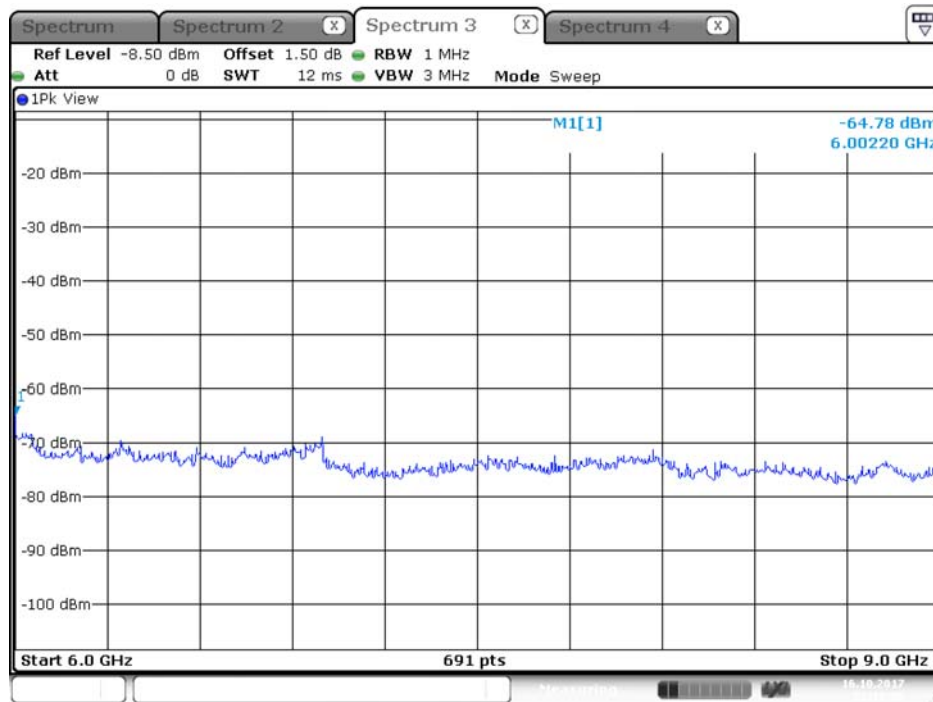

Plot on Configuration QPSK, 80M / 5650 MHz / Peak / Port 2 / 3GHz~6GHz

Date: 12.OCT.2017 22:25:32

Plot on Configuration QPSK, 80M / 5720 MHz / Average / Port 1 / 3GHz~6GHz

Plot on Configuration QPSK, 80M / 5720 MHz / Average / Port 2 / 3GHz~6GHz

Plot on Configuration QPSK, 80M / 5720 MHz / Peak / Port 1 / 3GHz~6GHz

Plot on Configuration QPSK, 80M / 5720 MHz / Peak / Port 2 / 3GHz~6GHz

Plot on Configuration QPSK, 20M / 5260 MHz / Average / Port 1 / 6GHz~9GHz

Plot on Configuration QPSK, 20M / 5260 MHz / Average / Port 2 / 6GHz~9GHz

Plot on Configuration QPSK, 20M / 5260 MHz / Peak / Port 1 / 6GHz~9GHz

Date: 16.OCT.2017 22:18:27

Plot on Configuration QPSK, 20M / 5260 MHz / Peak / Port 2 / 6GHz~9GHz