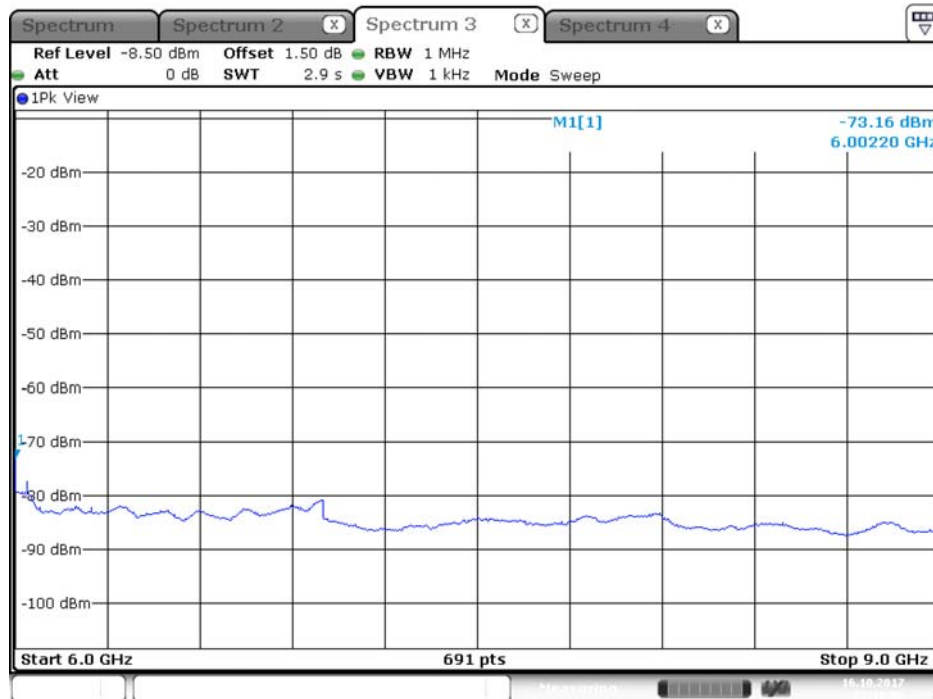

Date: 12.OCT.2017 22:23:38

Plot on Configuration QPSK, 80M / 5650 MHz / Average / Port 2 / 3GHz~6GHz

Date: 12.OCT.2017 22:26:22

Plot on Configuration QPSK, 80M / 5650 MHz / Peak / Port 1 / 3GHz~6GHz

Date: 12.OCT.2017 22:24:42

Plot on Configuration QPSK, 80M / 5650 MHz / Peak / Port 2 / 3GHz~6GHz

Date: 12.OCT.2017 22:25:32

Plot on Configuration QPSK, 80M / 5720 MHz / Average / Port 1 / 3GHz~6GHz

Plot on Configuration QPSK, 80M / 5720 MHz / Average / Port 2 / 3GHz~6GHz

Plot on Configuration QPSK, 80M / 5720 MHz / Peak / Port 1 / 3GHz~6GHz

Plot on Configuration QPSK, 80M / 5720 MHz / Peak / Port 2 / 3GHz~6GHz

Plot on Configuration QPSK, 20M / 5260 MHz / Average / Port 1 / 6GHz~9GHz

Plot on Configuration QPSK, 20M / 5260 MHz / Average / Port 2 / 6GHz~9GHz

Plot on Configuration QPSK, 20M / 5260 MHz / Peak / Port 1 / 6GHz~9GHz

Date: 16.OCT.2017 22:18:27

Plot on Configuration QPSK, 20M / 5260 MHz / Peak / Port 2 / 6GHz~9GHz