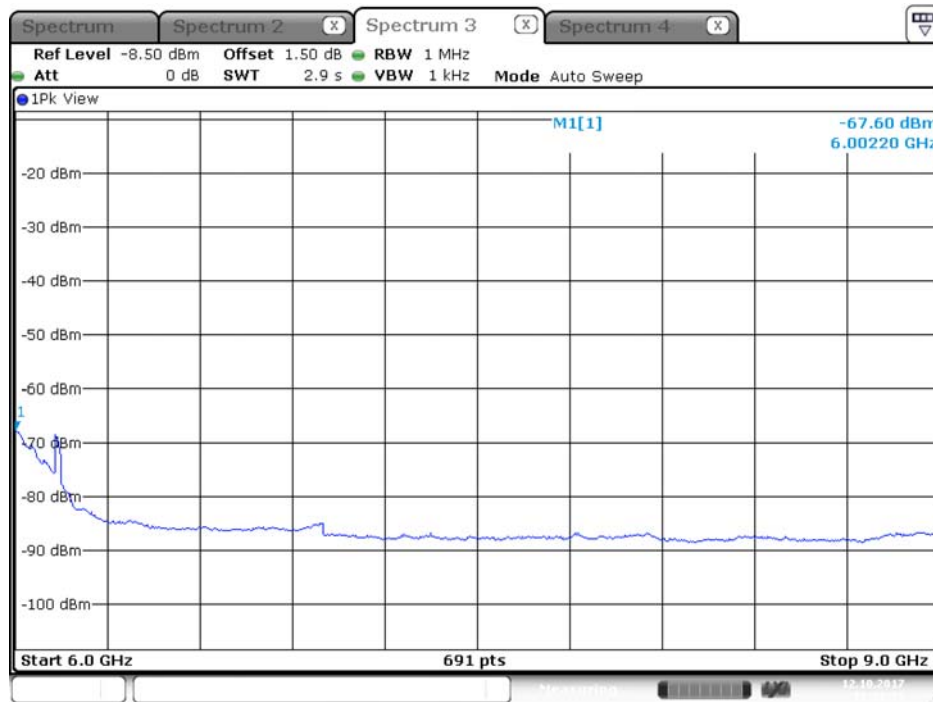

Plot on Configuration QPSK, 80M / 5310 MHz / Average / Port 2 / 6GHz~9GHz

Plot on Configuration QPSK, 80M / 5310 MHz / Peak / Port 1 / 6GHz~9GHz

Plot on Configuration QPSK, 80M / 5310 MHz / Peak / Port 2 / 6GHz~9GHz

Plot on Configuration QPSK, 80M / 5250 MHz / Average / Port 1 / 6GHz~9GHz

Date: 17.OCT.2017 20:28:54

Plot on Configuration QPSK, 80M / 5250 MHz / Average / Port 2 / 6GHz~9GHz

Date: 17.OCT.2017 20:44:53

Plot on Configuration QPSK, 80M / 5250 MHz / Peak / Port 1 / 6GHz~9GHz

Date: 17.OCT.2017 20:29:46

Plot on Configuration QPSK, 80M / 5250 MHz / Peak / Port 2 / 6GHz~9GHz

Date: 17.OCT.2017 20:45:52

Plot on Configuration QPSK, 20M / 5500 MHz / Average / Port 1 / 6GHz~9GHz

Date: 12.OCT.2017 18:01:51

Plot on Configuration QPSK, 20M / 5500 MHz / Average / Port 2 / 6GHz~9GHz

Date: 12.OCT.2017 19:34:00

Plot on Configuration QPSK, 20M / 5500 MHz / Peak / Port 1 / 6GHz~9GHz

Plot on Configuration QPSK, 20M / 5500 MHz / Peak / Port 2 / 6GHz~9GHz