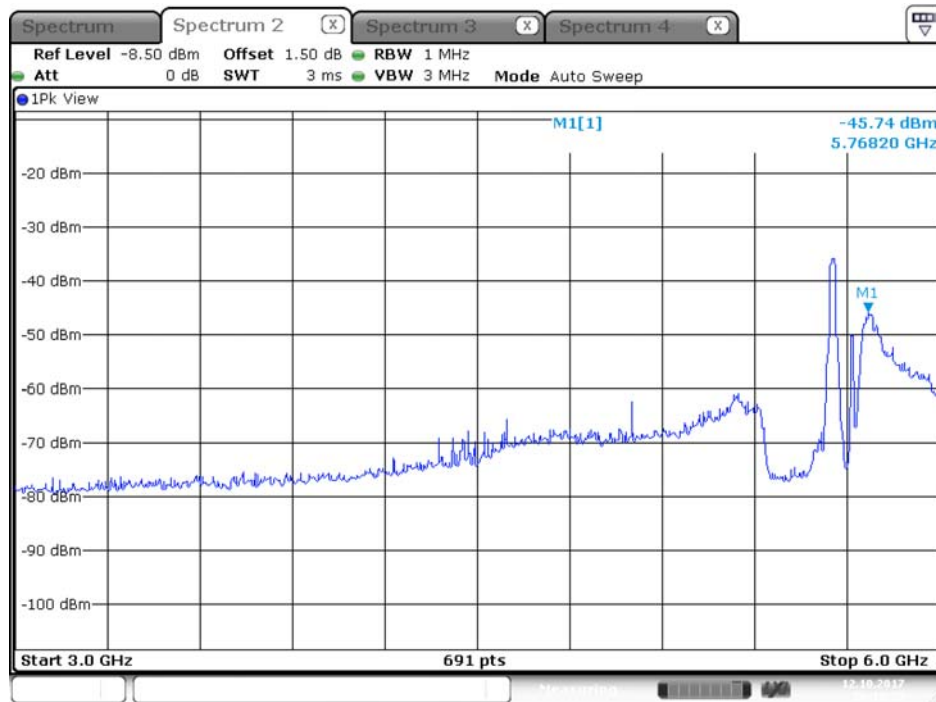

Plot on Configuration QPSK, 20M / 5580 MHz / Peak / Port 1 / 3GHz~6GHz

Plot on Configuration QPSK, 20M / 5580 MHz / Peak / Port 2 / 3GHz~6GHz

Plot on Configuration QPSK, 20M / 5650 MHz / Average / Port 1 / 3GHz~6GHz

Date: 12.OCT.2017 20:09:49

Plot on Configuration QPSK, 20M / 5650 MHz / Average / Port 2 / 3GHz~6GHz

Date: 12.OCT.2017 20:29:23

Plot on Configuration QPSK, 20M / 5650 MHz / Peak / Port 1 / 3GHz~6GHz

Date: 12.OCT.2017 20:10:24

Plot on Configuration QPSK, 20M / 5650 MHz / Peak / Port 2 / 3GHz~6GHz

Date: 12.OCT.2017 20:27:41

Plot on Configuration QPSK, 20M / 5720 MHz / Average / Port 1 / 3GHz~6GHz

Plot on Configuration QPSK, 20M / 5720 MHz / Average / Port 2 / 3GHz~6GHz