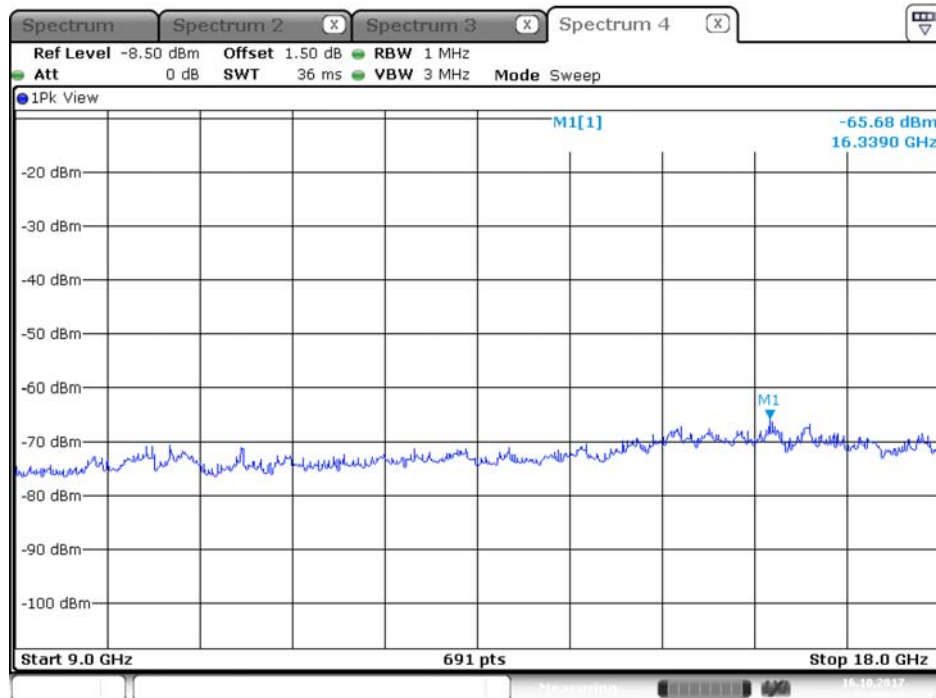

Plot on Configuration QPSK, 80M / 5720 MHz / Peak / Port 1 / 6GHz~9GHz

Date: 13.OCT.2017 01:26:19

Plot on Configuration QPSK, 80M / 5720 MHz / Peak / Port 2 / 6GHz~9GHz

Date: 13.OCT.2017 01:26:57

Plot on Configuration QPSK, 20M / 5260 MHz / Average / Port 1 / 9GHz~18GHz

Date: 16.OCT.2017 22:19:23

Plot on Configuration QPSK, 20M / 5260 MHz / Average / Port 2 / 9GHz~18GHz

Date: 16.OCT.2017 22:25:46

Plot on Configuration QPSK, 20M / 5260 MHz / Peak / Port 1 / 9GHz~18GHz

Date: 16.OCT.2017 22:19:41

Plot on Configuration QPSK, 20M / 5260 MHz / Peak / Port 2 / 9GHz~18GHz

Date: 16.OCT.2017 22:25:18

Plot on Configuration QPSK, 20M / 5300 MHz / Average / Port 1 / 9GHz~18GHz

Plot on Configuration QPSK, 20M / 5300 MHz / Average / Port 2 / 9GHz~18GHz

Plot on Configuration QPSK, 20M / 5300 MHz / Peak / Port 1 / 9GHz~18GHz

Date: 16.OCT.2017 22:59:50

Plot on Configuration QPSK, 20M / 5300 MHz / Peak / Port 2 / 9GHz~18GHz

Date: 16.OCT.2017 23:04:32

Plot on Configuration QPSK, 20M / 5320 MHz / Average / Port 1 / 9GHz~18GHz