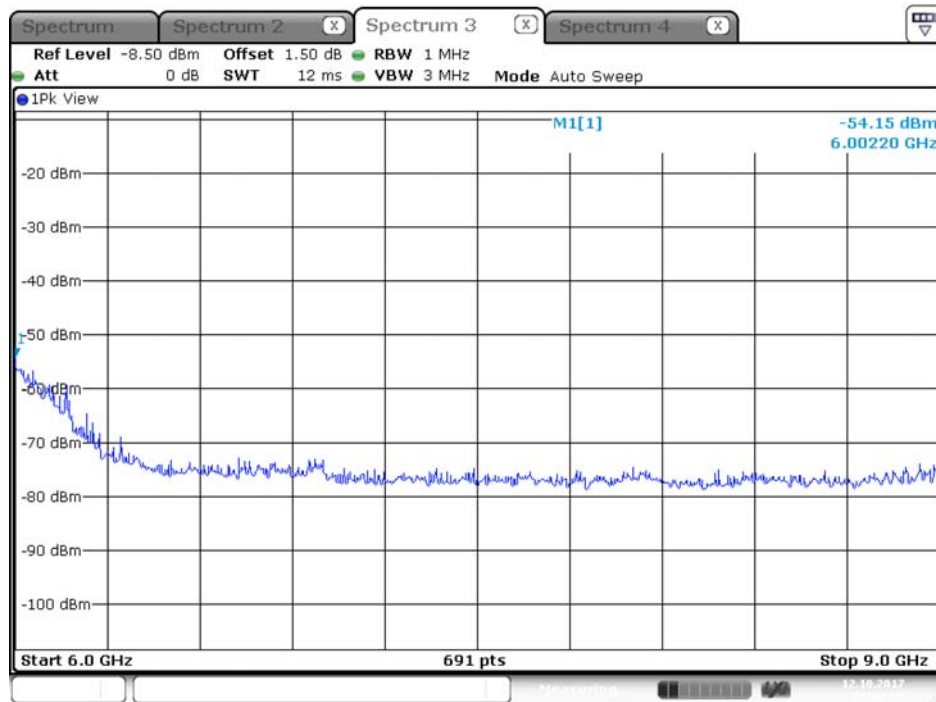

Plot on Configuration QPSK, 80M / 5510 MHz / Average / Port 1 / 6GHz~9GHz

Plot on Configuration QPSK, 80M / 5510 MHz / Average / Port 2 / 6GHz~9GHz

Plot on Configuration QPSK, 80M / 5510 MHz / Peak / Port 1 / 6GHz~9GHz

Plot on Configuration QPSK, 80M / 5510 MHz / Peak / Port 2 / 6GHz~9GHz

Plot on Configuration QPSK, 80M / 5610 MHz / Average / Port 1 / 6GHz~9GHz

Plot on Configuration QPSK, 80M / 5610 MHz / Average / Port 2 / 6GHz~9GHz

Plot on Configuration QPSK, 80M / 5610 MHz / Peak / Port 1 / 6GHz~9GHz

Date: 12.OCT.2017 21:42:24

Plot on Configuration QPSK, 80M / 5610 MHz / Peak / Port 2 / 6GHz~9GHz

Date: 12.OCT.2017 21:51:04

Plot on Configuration QPSK, 80M / 5650 MHz / Average / Port 1 / 6GHz~9GHz

Date: 12.OCT.2017 21:58:21

Plot on Configuration QPSK, 80M / 5650 MHz / Average / Port 2 / 6GHz~9GHz

Date: 12.OCT.2017 22:04:23

Plot on Configuration QPSK, 80M / 5650 MHz / Peak / Port 1 / 6GHz~9GHz

Date: 12.OCT.2017 21:56:42