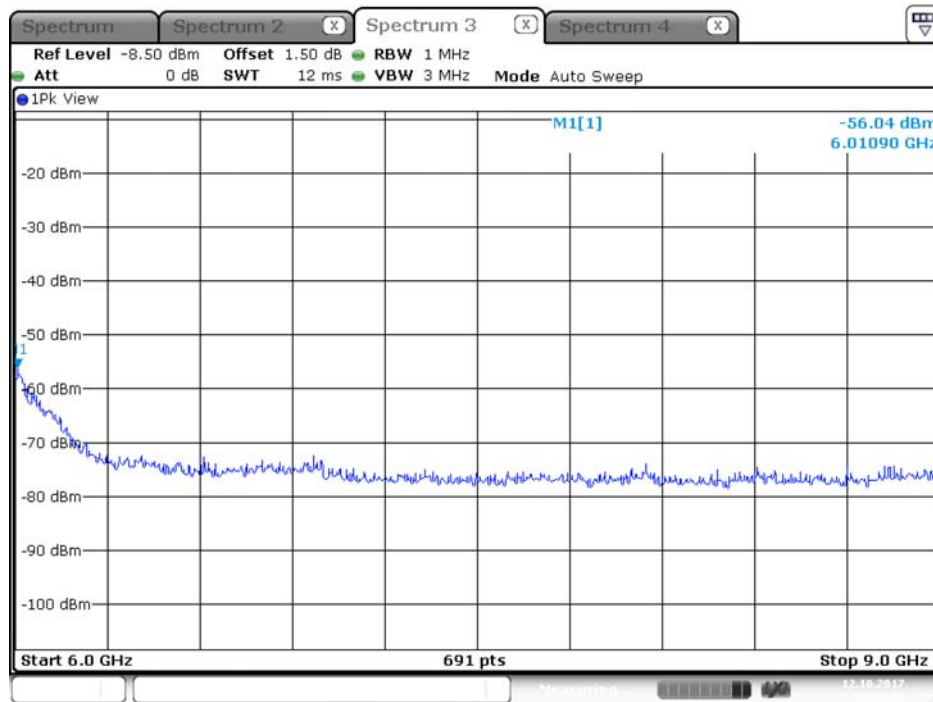

Plot on Configuration QPSK, 80M / 5510 MHz / Peak / Port 2 / 6GHz~9GHz

Plot on Configuration QPSK, 80M / 5610 MHz / Average / Port 1 / 6GHz~9GHz

Plot on Configuration QPSK, 80M / 5610 MHz / Average / Port 2 / 6GHz~9GHz

Plot on Configuration QPSK, 80M / 5610 MHz / Peak / Port 1 / 6GHz~9GHz

Date: 12.OCT.2017 21:42:24

Plot on Configuration QPSK, 80M / 5610 MHz / Peak / Port 2 / 6GHz~9GHz

Date: 12.OCT.2017 21:51:04

Plot on Configuration QPSK, 80M / 5650 MHz / Average / Port 1 / 6GHz~9GHz

Date: 12.OCT.2017 21:58:21

Plot on Configuration QPSK, 80M / 5650 MHz / Average / Port 2 / 6GHz~9GHz

Date: 12.OCT.2017 22:04:23

Plot on Configuration QPSK, 80M / 5650 MHz / Peak / Port 1 / 6GHz~9GHz

Date: 12.OCT.2017 21:56:42

Plot on Configuration QPSK, 80M / 5650 MHz / Peak / Port 2 / 6GHz~9GHz

Date: 12.OCT.2017 22:04:05

Plot on Configuration QPSK, 80M / 5720 MHz / Average / Port 1 / 6GHz~9GHz

Plot on Configuration QPSK, 80M / 5720 MHz / Average / Port 2 / 6GHz~9GHz