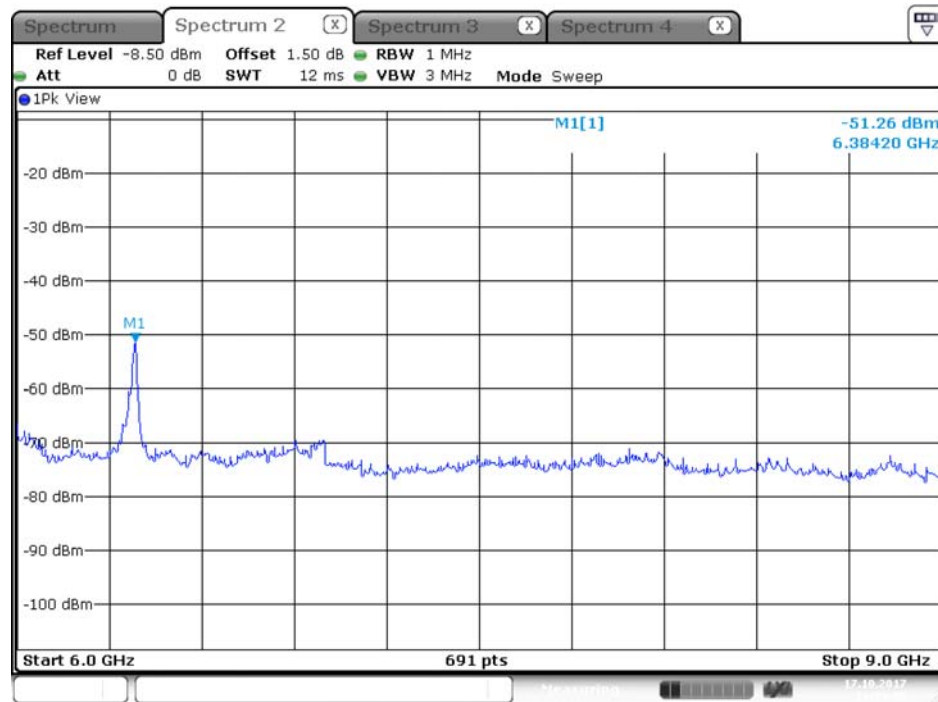

Plot on Configuration QPSK, 20M / 5300 MHz / Peak / Port 1 / 6GHz~9GHz

Date: 16.OCT.2017 22:58:20

Plot on Configuration QPSK, 20M / 5300 MHz / Peak / Port 2 / 6GHz~9GHz

Date: 16.OCT.2017 23:07:10

Plot on Configuration QPSK, 20M / 5320 MHz / Average / Port 1 / 6GHz~9GHz

Date: 16.OCT.2017 23:21:42

Plot on Configuration QPSK, 20M / 5320 MHz / Average / Port 2 / 6GHz~9GHz

Date: 16.OCT.2017 23:29:36

Plot on Configuration QPSK, 20M / 5320 MHz / Peak / Port 1 / 6GHz~9GHz

Plot on Configuration QPSK, 20M / 5320 MHz / Peak / Port 2 / 6GHz~9GHz

Plot on Configuration QPSK, 20M / 5250 MHz / Average / Port 1 / 6GHz~9GHz

Plot on Configuration QPSK, 20M / 5250 MHz / Average / Port 2 / 6GHz~9GHz

Plot on Configuration QPSK, 20M / 5250 MHz / Peak / Port 1 / 6GHz~9GHz

Date: 17.OCT.2017 19:39:06

Plot on Configuration QPSK, 20M / 5250 MHz / Peak / Port 2 / 6GHz~9GHz

Date: 17.OCT.2017 20:00:59

Plot on Configuration QPSK, 80M / 5290 MHz / Average / Port 1 / 6GHz~9GHz

Date: 16.OCT.2017 23:41:48