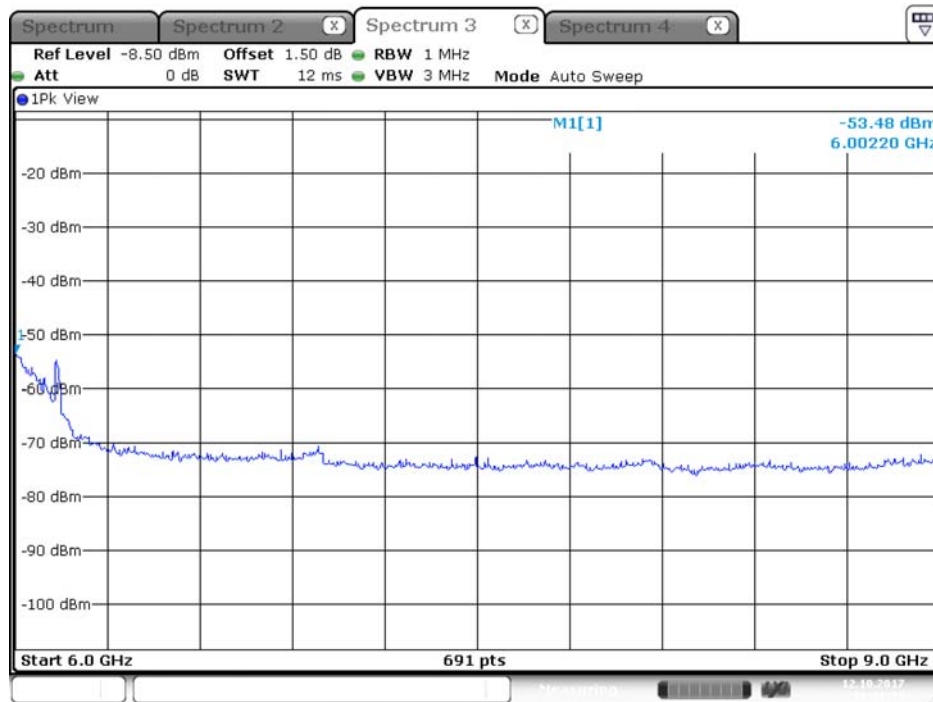

Plot on Configuration QPSK, 80M / 5250 MHz / Average / Port 1 / 6GHz~9GHz

Date: 17.OCT.2017 20:28:54

Plot on Configuration QPSK, 80M / 5250 MHz / Average / Port 2 / 6GHz~9GHz

Date: 17.OCT.2017 20:44:53

Plot on Configuration QPSK, 80M / 5250 MHz / Peak / Port 1 / 6GHz~9GHz

Date: 17.OCT.2017 20:29:46

Plot on Configuration QPSK, 80M / 5250 MHz / Peak / Port 2 / 6GHz~9GHz

Date: 17.OCT.2017 20:45:52

Plot on Configuration QPSK, 20M / 5500 MHz / Average / Port 1 / 6GHz~9GHz

Date: 12.OCT.2017 18:01:51

Plot on Configuration QPSK, 20M / 5500 MHz / Average / Port 2 / 6GHz~9GHz

Date: 12.OCT.2017 19:34:00

Plot on Configuration QPSK, 20M / 5500 MHz / Peak / Port 1 / 6GHz~9GHz

Plot on Configuration QPSK, 20M / 5500 MHz / Peak / Port 2 / 6GHz~9GHz