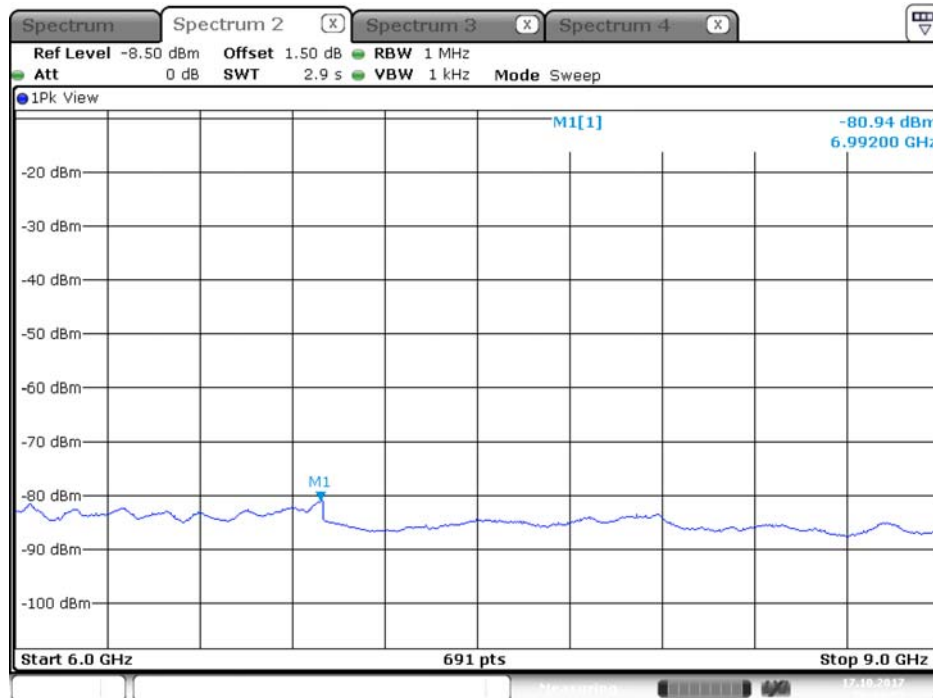

Plot on Configuration QPSK, 80M / 5300 MHz / Peak / Port 1 / 6GHz~9GHz

Plot on Configuration QPSK, 80M / 5300 MHz / Peak / Port 2 / 6GHz~9GHz

Plot on Configuration QPSK, 80M / 5310 MHz / Average / Port 1 / 6GHz~9GHz

Plot on Configuration QPSK, 80M / 5310 MHz / Average / Port 2 / 6GHz~9GHz

Plot on Configuration QPSK, 80M / 5310 MHz / Peak / Port 1 / 6GHz~9GHz

Plot on Configuration QPSK, 80M / 5310 MHz / Peak / Port 2 / 6GHz~9GHz

Plot on Configuration QPSK, 80M / 5250 MHz / Average / Port 1 / 6GHz~9GHz

Date: 17.OCT.2017 20:28:54

Plot on Configuration QPSK, 80M / 5250 MHz / Average / Port 2 / 6GHz~9GHz

Date: 17.OCT.2017 20:44:53

Plot on Configuration QPSK, 80M / 5250 MHz / Peak / Port 1 / 6GHz~9GHz

Date: 17.OCT.2017 20:29:46

Plot on Configuration QPSK, 80M / 5250 MHz / Peak / Port 2 / 6GHz~9GHz

Date: 17.OCT.2017 20:45:52

Plot on Configuration QPSK, 20M / 5500 MHz / Average / Port 1 / 6GHz~9GHz

Date: 12.OCT.2017 18:01:51