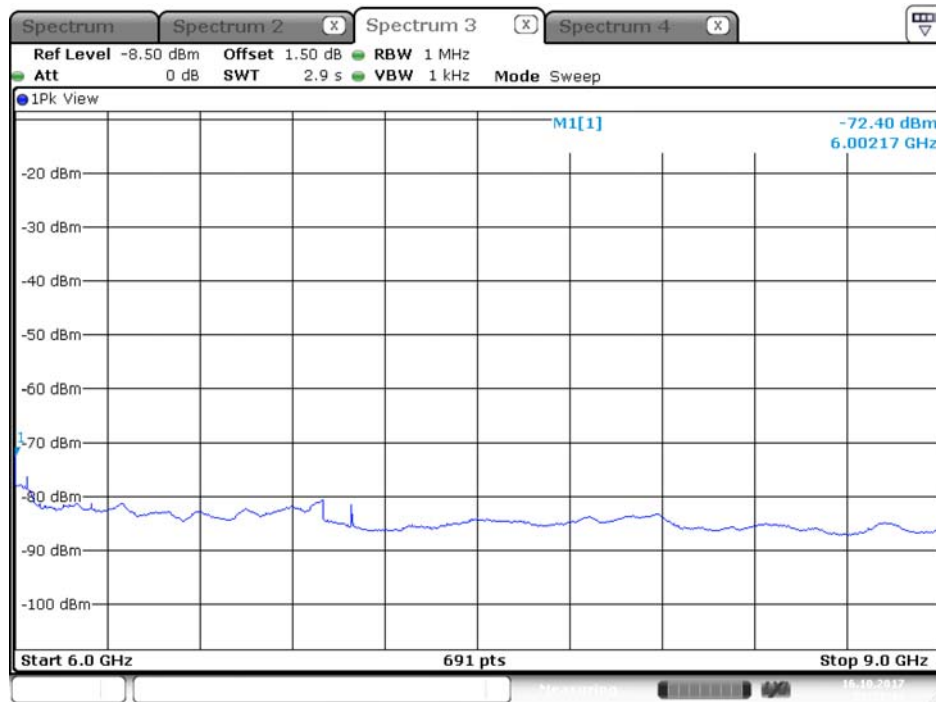

Date: 16.OCT.2017 22:26:36

Plot on Configuration QPSK, 20M / 5300 MHz / Average / Port 1 / 6GHz~9GHz

Date: 16.OCT.2017 22:57:28

Plot on Configuration QPSK, 20M / 5300 MHz / Average / Port 2 / 6GHz~9GHz

Date: 16.OCT.2017 23:07:57

Plot on Configuration QPSK, 20M / 5300 MHz / Peak / Port 1 / 6GHz~9GHz

Date: 16.OCT.2017 22:58:20

Plot on Configuration QPSK, 20M / 5300 MHz / Peak / Port 2 / 6GHz~9GHz

Date: 16.OCT.2017 23:07:10

Plot on Configuration QPSK, 20M / 5320 MHz / Average / Port 1 / 6GHz~9GHz

Date: 16.OCT.2017 23:21:42

Plot on Configuration QPSK, 20M / 5320 MHz / Average / Port 2 / 6GHz~9GHz

Date: 16.OCT.2017 23:29:36

Plot on Configuration QPSK, 20M / 5320 MHz / Peak / Port 1 / 6GHz~9GHz

Plot on Configuration QPSK, 20M / 5320 MHz / Peak / Port 2 / 6GHz~9GHz