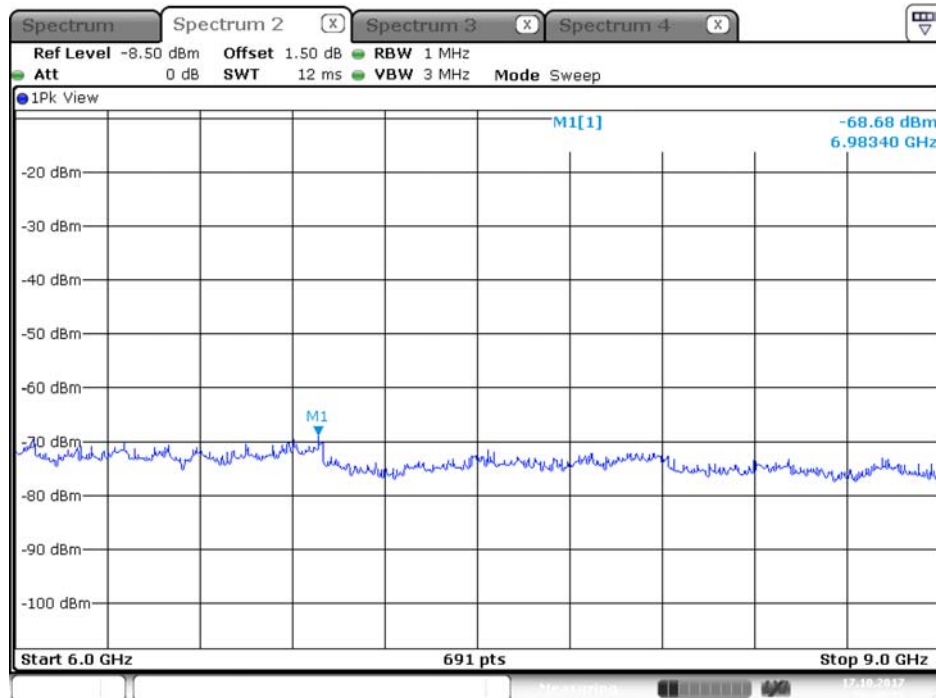

Plot on Configuration QPSK, 80M / 5310 MHz / Average / Port 2 / 6GHz~9GHz

Plot on Configuration QPSK, 80M / 5310 MHz / Peak / Port 1 / 6GHz~9GHz

Plot on Configuration QPSK, 80M / 5310 MHz / Peak / Port 2 / 6GHz~9GHz

Plot on Configuration QPSK, 80M / 5250 MHz / Average / Port 1 / 6GHz~9GHz

Date: 17.OCT.2017 20:28:54

Plot on Configuration QPSK, 80M / 5250 MHz / Average / Port 2 / 6GHz~9GHz

Date: 17.OCT.2017 20:44:53

Plot on Configuration QPSK, 80M / 5250 MHz / Peak / Port 1 / 6GHz~9GHz

Date: 17.OCT.2017 20:29:46

Plot on Configuration QPSK, 80M / 5250 MHz / Peak / Port 2 / 6GHz~9GHz

Date: 17.OCT.2017 20:45:52

Plot on Configuration QPSK, 20M / 5500 MHz / Average / Port 1 / 6GHz~9GHz

Date: 12.OCT.2017 18:01:51

Plot on Configuration QPSK, 20M / 5500 MHz / Average / Port 2 / 6GHz~9GHz

Date: 12.OCT.2017 19:34:00

Plot on Configuration QPSK, 20M / 5500 MHz / Peak / Port 1 / 6GHz~9GHz

Plot on Configuration QPSK, 20M / 5500 MHz / Peak / Port 2 / 6GHz~9GHz