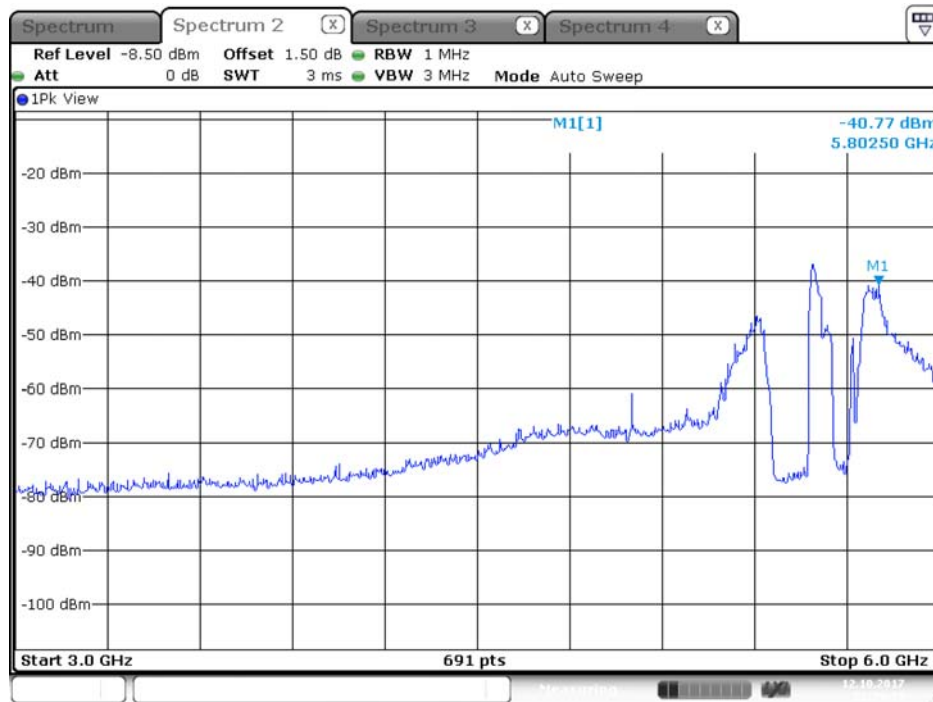

Plot on Configuration QPSK, 80M / 5510 MHz / Average / Port 2 / 3GHz~6GHz

Plot on Configuration QPSK, 80M / 5510 MHz / Peak / Port 1 / 3GHz~6GHz

Date: 12.OCT.2017 22:32:43

Plot on Configuration QPSK, 80M / 5510 MHz / Peak / Port 2 / 3GHz~6GHz

Date: 12.OCT.2017 22:33:39

Plot on Configuration QPSK, 80M / 5610 MHz / Average / Port 1 / 3GHz~6GHz

Date: 12.OCT.2017 22:30:20

Plot on Configuration QPSK, 80M / 5610 MHz / Average / Port 2 / 3GHz~6GHz

Date: 12.OCT.2017 22:27:56

Plot on Configuration QPSK, 80M / 5610 MHz / Peak / Port 1 / 3GHz~6GHz

Date: 12.OCT.2017 22:29:33

Plot on Configuration QPSK, 80M / 5610 MHz / Peak / Port 2 / 3GHz~6GHz

Date: 12.OCT.2017 22:28:38

Plot on Configuration QPSK, 80M / 5650 MHz / Average / Port 1 / 3GHz~6GHz

Date: 12.OCT.2017 22:23:38

Plot on Configuration QPSK, 80M / 5650 MHz / Average / Port 2 / 3GHz~6GHz

Date: 12.OCT.2017 22:26:22

Plot on Configuration QPSK, 80M / 5650 MHz / Peak / Port 1 / 3GHz~6GHz

Date: 12.OCT.2017 22:24:42