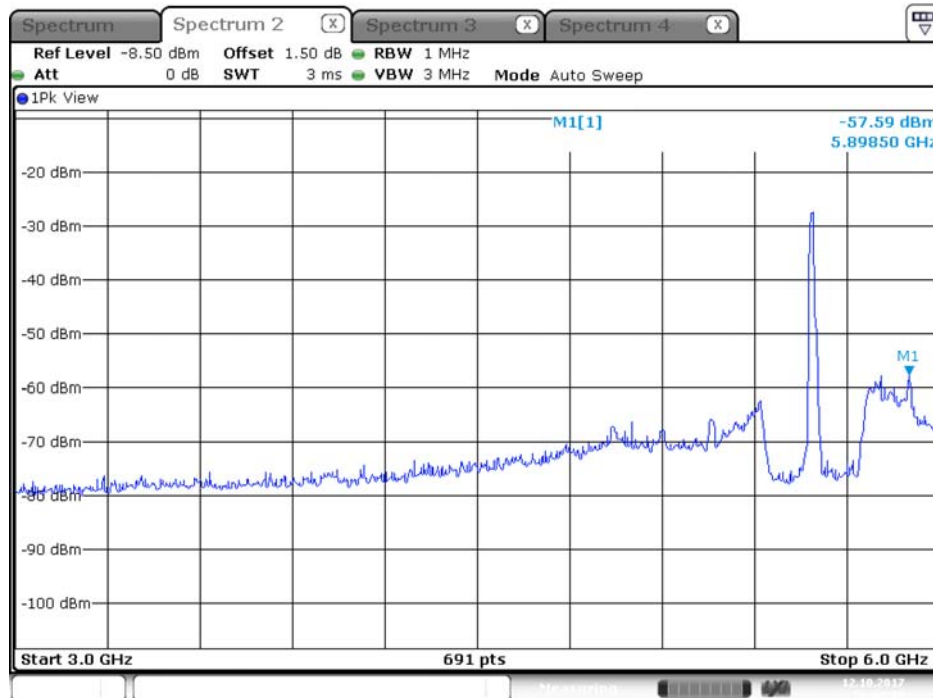

Plot on Configuration QPSK, 20M / 5580 MHz / Peak / Port 1 / 3GHz~6GHz

Plot on Configuration QPSK, 20M / 5580 MHz / Peak / Port 2 / 3GHz~6GHz

Plot on Configuration QPSK, 20M / 5650 MHz / Average / Port 1 / 3GHz~6GHz

Date: 12.OCT.2017 20:09:49

Plot on Configuration QPSK, 20M / 5650 MHz / Average / Port 2 / 3GHz~6GHz

Date: 12.OCT.2017 20:29:23

Plot on Configuration QPSK, 20M / 5650 MHz / Peak / Port 1 / 3GHz~6GHz

Date: 12.OCT.2017 20:10:24

Plot on Configuration QPSK, 20M / 5650 MHz / Peak / Port 2 / 3GHz~6GHz

Date: 12.OCT.2017 20:27:41

Plot on Configuration QPSK, 20M / 5720 MHz / Average / Port 1 / 3GHz~6GHz

Plot on Configuration QPSK, 20M / 5720 MHz / Average / Port 2 / 3GHz~6GHz