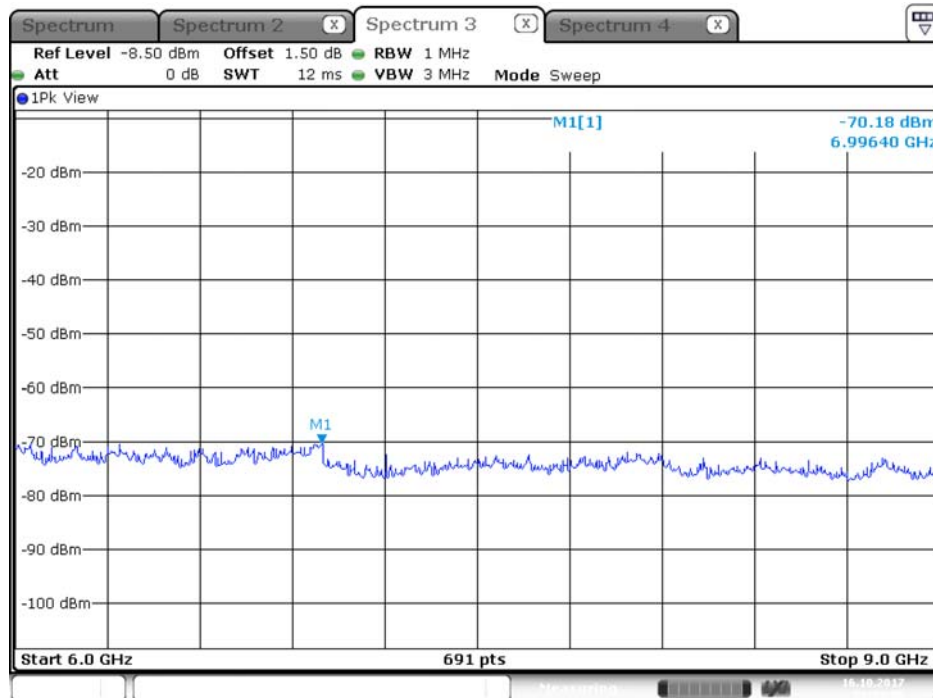

Date: 17.OCT.2017 19:39:06

Plot on Configuration QPSK, 20M / 5250 MHz / Peak / Port 2 / 6GHz~9GHz

Date: 17.OCT.2017 20:00:59

Plot on Configuration QPSK, 80M / 5290 MHz / Average / Port 1 / 6GHz~9GHz

Date: 16.OCT.2017 23:41:48

Plot on Configuration QPSK, 80M / 5290 MHz / Average / Port 2 / 6GHz~9GHz

Date: 16.OCT.2017 23:54:22

Plot on Configuration QPSK, 80M / 5290 MHz / Peak / Port 1 / 6GHz~9GHz

Date: 16.OCT.2017 23:42:45

Plot on Configuration QPSK, 80M / 5290 MHz / Peak / Port 2 / 6GHz~9GHz

Date: 16.OCT.2017 23:53:56

Plot on Configuration QPSK, 80M / 5300 MHz / Average / Port 1 / 6GHz~9GHz

Date: 17.OCT.2017 00:56:41

Plot on Configuration QPSK, 80M / 5300 MHz / Average / Port 2 / 6GHz~9GHz

Date: 17.OCT.2017 01:03:17

Plot on Configuration QPSK, 80M / 5300 MHz / Peak / Port 1 / 6GHz~9GHz

Plot on Configuration QPSK, 80M / 5300 MHz / Peak / Port 2 / 6GHz~9GHz

Plot on Configuration QPSK, 80M / 5310 MHz / Average / Port 1 / 6GHz~9GHz