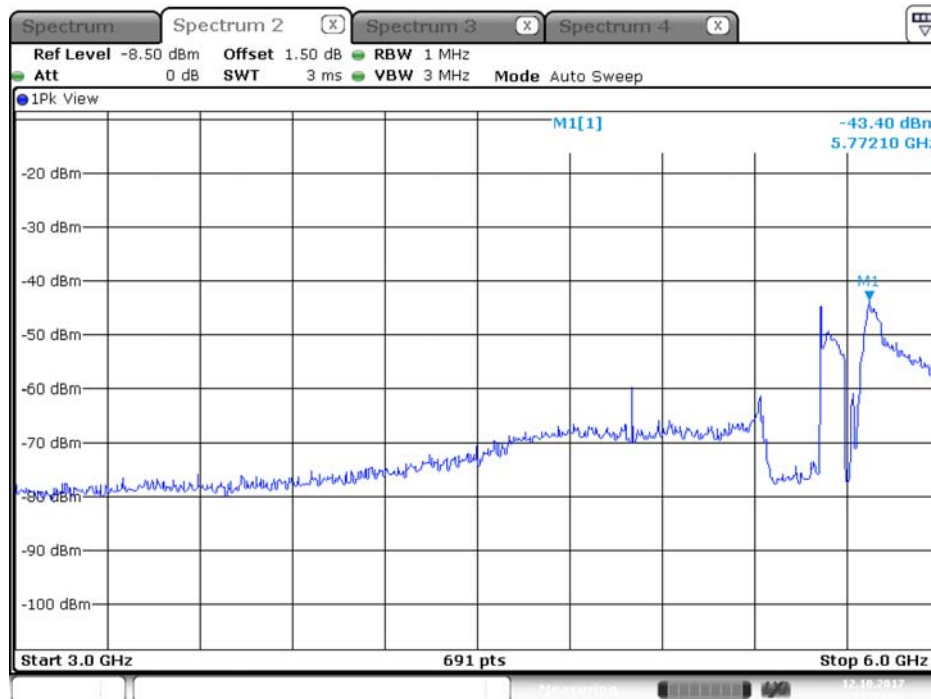

Plot on Configuration QPSK, 80M / 5610 MHz / Peak / Port 1 / 3GHz~6GHz

Date: 12.OCT.2017 22:29:33

Plot on Configuration QPSK, 80M / 5610 MHz / Peak / Port 2 / 3GHz~6GHz

Date: 12.OCT.2017 22:28:38

Plot on Configuration QPSK, 80M / 5650 MHz / Average / Port 1 / 3GHz~6GHz

Date: 12.OCT.2017 22:23:38

Plot on Configuration QPSK, 80M / 5650 MHz / Average / Port 2 / 3GHz~6GHz

Date: 12.OCT.2017 22:26:22

Plot on Configuration QPSK, 80M / 5650 MHz / Peak / Port 1 / 3GHz~6GHz

Date: 12.OCT.2017 22:24:42

Plot on Configuration QPSK, 80M / 5650 MHz / Peak / Port 2 / 3GHz~6GHz

Date: 12.OCT.2017 22:25:32

Plot on Configuration QPSK, 80M / 5720 MHz / Average / Port 1 / 3GHz~6GHz

Plot on Configuration QPSK, 80M / 5720 MHz / Average / Port 2 / 3GHz~6GHz