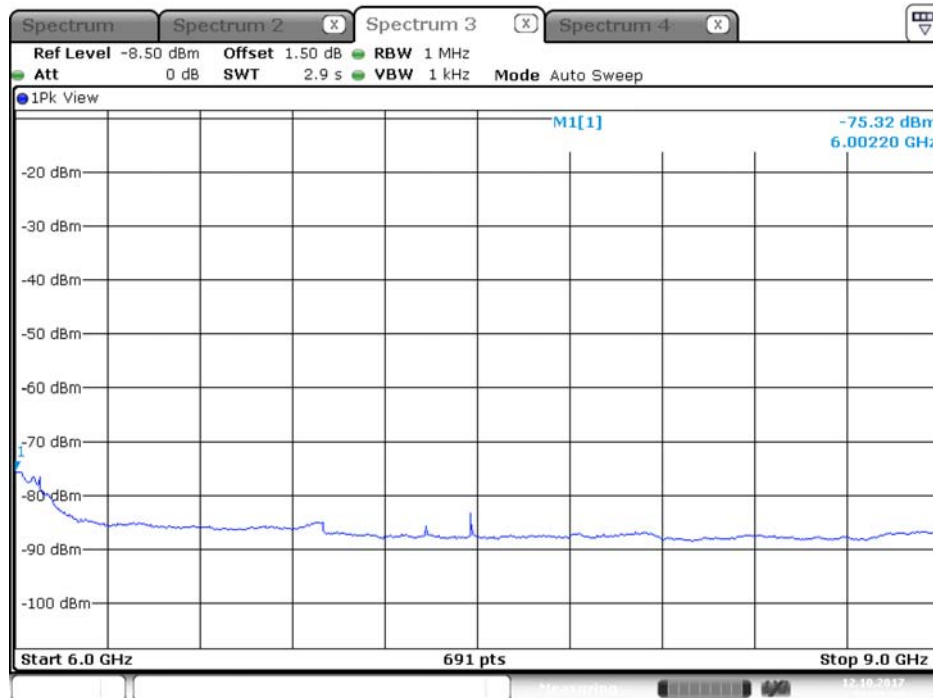

Plot on Configuration QPSK, 20M / 5720 MHz / Average / Port 2 / 6GHz~9GHz

Plot on Configuration QPSK, 20M / 5720 MHz / Peak / Port 1 / 6GHz~9GHz

Plot on Configuration QPSK, 20M / 5720 MHz / Peak / Port 2 / 6GHz~9GHz

Plot on Configuration QPSK, 80M / 5510 MHz / Average / Port 1 / 6GHz~9GHz

Plot on Configuration QPSK, 80M / 5510 MHz / Average / Port 2 / 6GHz~9GHz

Plot on Configuration QPSK, 80M / 5510 MHz / Peak / Port 1 / 6GHz~9GHz

Plot on Configuration QPSK, 80M / 5510 MHz / Peak / Port 2 / 6GHz~9GHz

Plot on Configuration QPSK, 80M / 5610 MHz / Average / Port 1 / 6GHz~9GHz

Plot on Configuration QPSK, 80M / 5610 MHz / Average / Port 2 / 6GHz~9GHz

Plot on Configuration QPSK, 80M / 5610 MHz / Peak / Port 1 / 6GHz~9GHz

Date: 12.OCT.2017 21:42:24

Plot on Configuration QPSK, 80M / 5610 MHz / Peak / Port 2 / 6GHz~9GHz

Date: 12.OCT.2017 21:51:04

Plot on Configuration QPSK, 80M / 5650 MHz / Average / Port 1 / 6GHz~9GHz