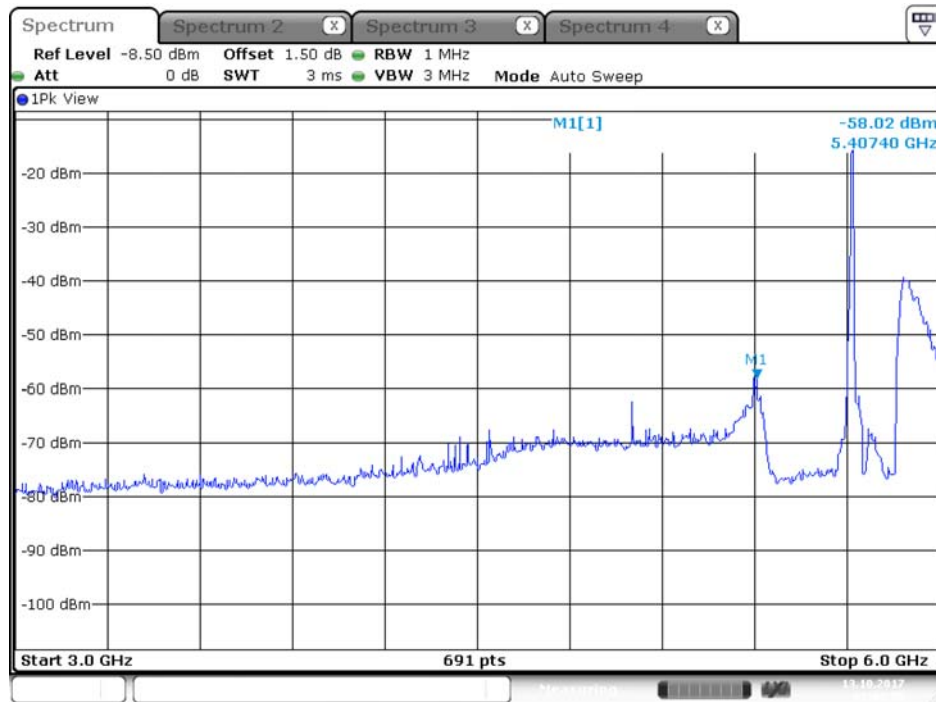

Plot on Configuration QPSK, 20M / 5650 MHz / Peak / Port 2 / 3GHz~6GHz

Date: 12.OCT.2017 20:27:41

Plot on Configuration QPSK, 20M / 5720 MHz / Average / Port 1 / 3GHz~6GHz

Plot on Configuration QPSK, 20M / 5720 MHz / Average / Port 2 / 3GHz~6GHz

Plot on Configuration QPSK, 20M / 5720 MHz / Peak / Port 1 / 3GHz~6GHz

Date: 13.OCT.2017 01:00:05

Plot on Configuration QPSK, 20M / 5720 MHz / Peak / Port 2 / 3GHz~6GHz

Date: 13.OCT.2017 01:05:12

Plot on Configuration QPSK, 80M / 5510 MHz / Average / Port 1 / 3GHz~6GHz

Plot on Configuration QPSK, 80M / 5510 MHz / Average / Port 2 / 3GHz~6GHz

Plot on Configuration QPSK, 80M / 5510 MHz / Peak / Port 1 / 3GHz~6GHz

Date: 12.OCT.2017 22:32:43

Plot on Configuration QPSK, 80M / 5510 MHz / Peak / Port 2 / 3GHz~6GHz