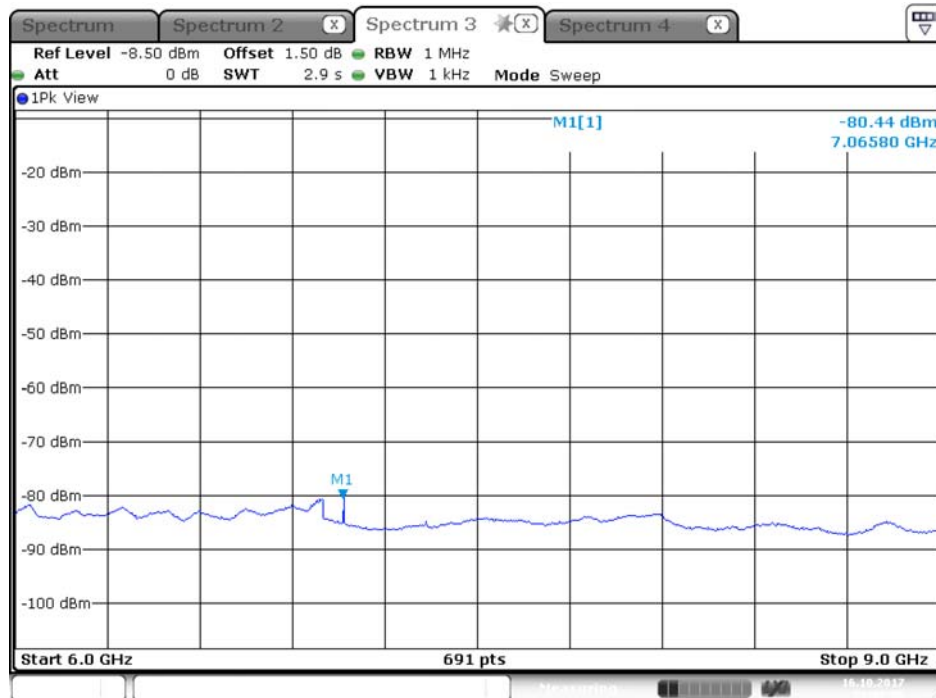

Plot on Configuration QPSK, 80M / 5720 MHz / Peak / Port 1 / 3GHz~6GHz

Plot on Configuration QPSK, 80M / 5720 MHz / Peak / Port 2 / 3GHz~6GHz

Plot on Configuration QPSK, 20M / 5260 MHz / Average / Port 1 / 6GHz~9GHz

Plot on Configuration QPSK, 20M / 5260 MHz / Average / Port 2 / 6GHz~9GHz

Plot on Configuration QPSK, 20M / 5260 MHz / Peak / Port 1 / 6GHz~9GHz

Date: 16.OCT.2017 22:18:27

Plot on Configuration QPSK, 20M / 5260 MHz / Peak / Port 2 / 6GHz~9GHz

Date: 16.OCT.2017 22:26:36

Plot on Configuration QPSK, 20M / 5300 MHz / Average / Port 1 / 6GHz~9GHz

Date: 16.OCT.2017 22:57:28

Plot on Configuration QPSK, 20M / 5300 MHz / Average / Port 2 / 6GHz~9GHz

Date: 16.OCT.2017 23:07:57

Plot on Configuration QPSK, 20M / 5300 MHz / Peak / Port 1 / 6GHz~9GHz

Date: 16.OCT.2017 22:58:20

Plot on Configuration QPSK, 20M / 5300 MHz / Peak / Port 2 / 6GHz~9GHz

Date: 16.OCT.2017 23:07:10

Plot on Configuration QPSK, 20M / 5320 MHz / Average / Port 1 / 6GHz~9GHz