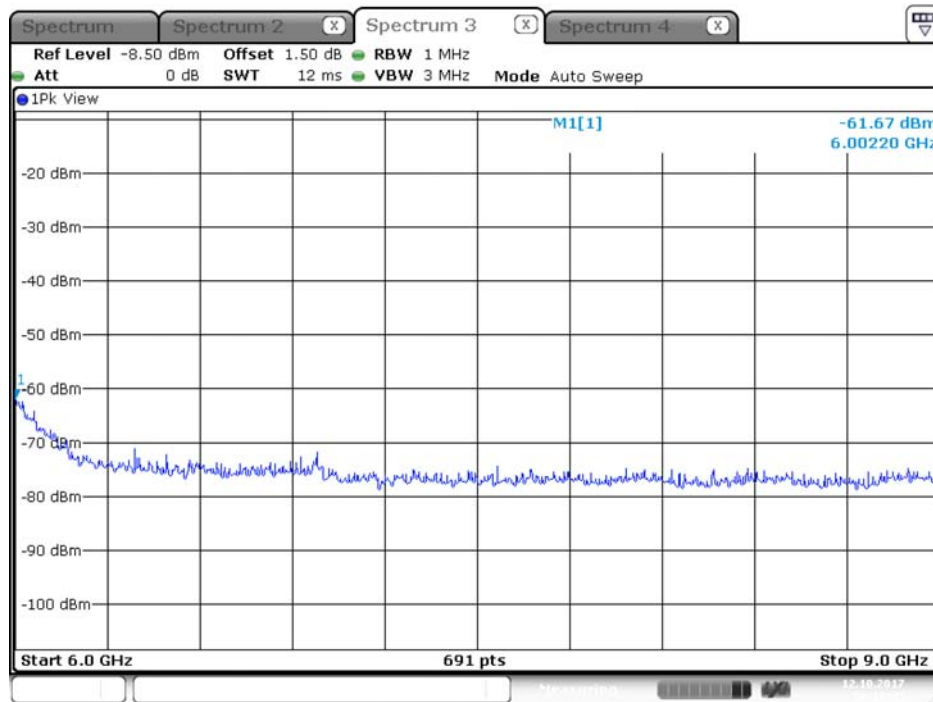

Plot on Configuration QPSK, 20M / 5580 MHz / Average / Port 1 / 6GHz~9GHz

Plot on Configuration QPSK, 20M / 5580 MHz / Average / Port 2 / 6GHz~9GHz

Plot on Configuration QPSK, 20M / 5580 MHz / Peak / Port 1 / 6GHz~9GHz

Date: 12.OCT.2017 19:46:20

Plot on Configuration QPSK, 20M / 5580 MHz / Peak / Port 2 / 6GHz~9GHz

Date: 12.OCT.2017 19:56:34

Plot on Configuration QPSK, 20M / 5650 MHz / Average / Port 1 / 6GHz~9GHz

Plot on Configuration QPSK, 20M / 5650 MHz / Average / Port 2 / 6GHz~9GHz

Plot on Configuration QPSK, 20M / 5650 MHz / Peak / Port 1 / 6GHz~9GHz

Plot on Configuration QPSK, 20M / 5650 MHz / Peak / Port 2 / 6GHz~9GHz

Plot on Configuration QPSK, 20M / 5720 MHz / Average / Port 1 / 6GHz~9GHz