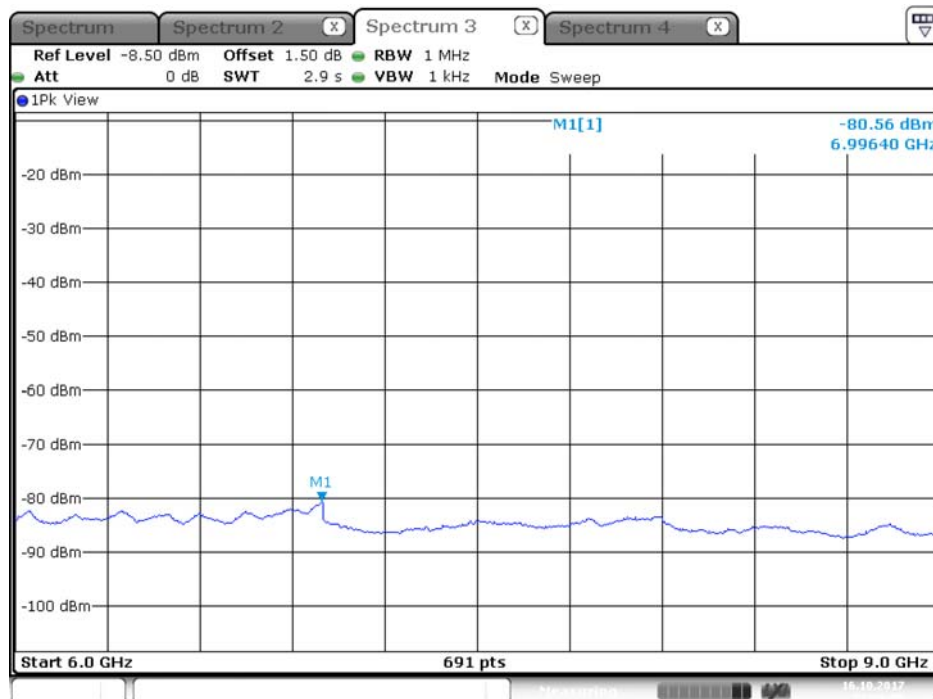

Plot on Configuration QPSK, 80M / 5650 MHz / Peak / Port 2 / 3GHz~6GHz

Date: 12.OCT.2017 22:25:32

Plot on Configuration QPSK, 80M / 5720 MHz / Average / Port 1 / 3GHz~6GHz

Plot on Configuration QPSK, 80M / 5720 MHz / Average / Port 2 / 3GHz~6GHz

Plot on Configuration QPSK, 80M / 5720 MHz / Peak / Port 1 / 3GHz~6GHz

Plot on Configuration QPSK, 80M / 5720 MHz / Peak / Port 2 / 3GHz~6GHz

Plot on Configuration QPSK, 20M / 5260 MHz / Average / Port 1 / 6GHz~9GHz

Plot on Configuration QPSK, 20M / 5260 MHz / Average / Port 2 / 6GHz~9GHz

Plot on Configuration QPSK, 20M / 5260 MHz / Peak / Port 1 / 6GHz~9GHz

Date: 16.OCT.2017 22:18:27

Plot on Configuration QPSK, 20M / 5260 MHz / Peak / Port 2 / 6GHz~9GHz

Date: 16.OCT.2017 22:26:36

Plot on Configuration QPSK, 20M / 5300 MHz / Average / Port 1 / 6GHz~9GHz

Date: 16.OCT.2017 22:57:28

Plot on Configuration QPSK, 20M / 5300 MHz / Average / Port 2 / 6GHz~9GHz

Date: 16.OCT.2017 23:07:57