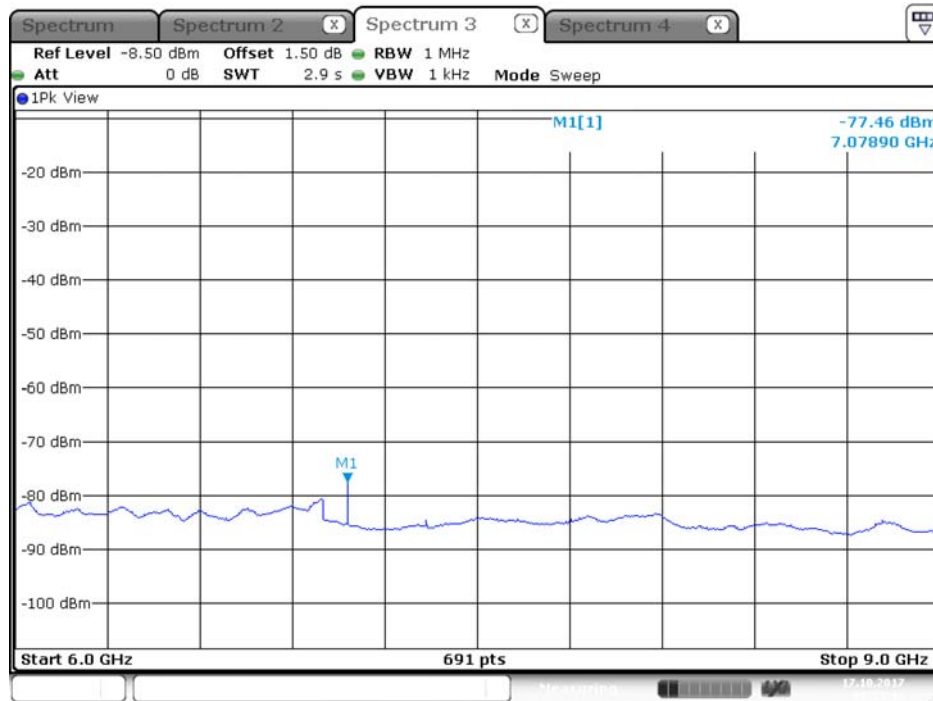

Date: 16.OCT.2017 23:53:56

Plot on Configuration QPSK, 80M / 5300 MHz / Average / Port 1 / 6GHz~9GHz

Date: 17.OCT.2017 00:56:41

Plot on Configuration QPSK, 80M / 5300 MHz / Average / Port 2 / 6GHz~9GHz

Date: 17.OCT.2017 01:03:17

Plot on Configuration QPSK, 80M / 5300 MHz / Peak / Port 1 / 6GHz~9GHz

Plot on Configuration QPSK, 80M / 5300 MHz / Peak / Port 2 / 6GHz~9GHz

Plot on Configuration QPSK, 80M / 5310 MHz / Average / Port 1 / 6GHz~9GHz

Plot on Configuration QPSK, 80M / 5310 MHz / Average / Port 2 / 6GHz~9GHz

Plot on Configuration QPSK, 80M / 5310 MHz / Peak / Port 1 / 6GHz~9GHz

Plot on Configuration QPSK, 80M / 5310 MHz / Peak / Port 2 / 6GHz~9GHz

Plot on Configuration QPSK, 80M / 5250 MHz / Average / Port 1 / 6GHz~9GHz

Date: 17.OCT.2017 20:28:54

Plot on Configuration QPSK, 80M / 5250 MHz / Average / Port 2 / 6GHz~9GHz

Date: 17.OCT.2017 20:44:53

Plot on Configuration QPSK, 80M / 5250 MHz / Peak / Port 1 / 6GHz~9GHz