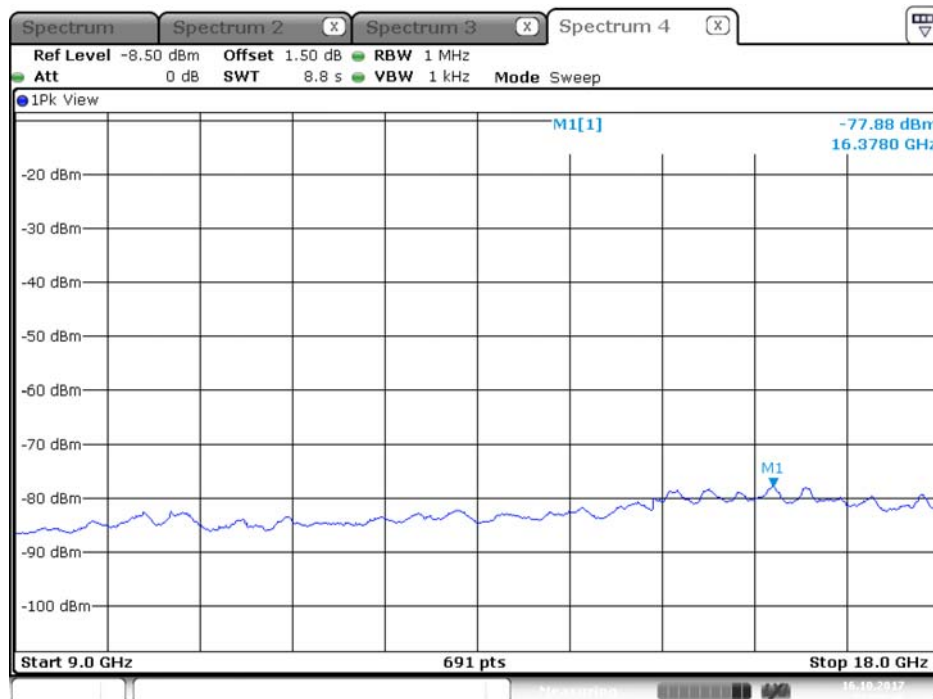

Plot on Configuration QPSK, 80M / 5650 MHz / Peak / Port 2 / 6GHz~9GHz

Date: 12.OCT.2017 22:04:05

Plot on Configuration QPSK, 80M / 5720 MHz / Average / Port 1 / 6GHz~9GHz

Plot on Configuration QPSK, 80M / 5720 MHz / Average / Port 2 / 6GHz~9GHz

Plot on Configuration QPSK, 80M / 5720 MHz / Peak / Port 1 / 6GHz~9GHz

Date: 13.OCT.2017 01:26:19

Plot on Configuration QPSK, 80M / 5720 MHz / Peak / Port 2 / 6GHz~9GHz

Date: 13.OCT.2017 01:26:57

Plot on Configuration QPSK, 20M / 5260 MHz / Average / Port 1 / 9GHz~18GHz

Date: 16.OCT.2017 22:19:23

Plot on Configuration QPSK, 20M / 5260 MHz / Average / Port 2 / 9GHz~18GHz

Date: 16.OCT.2017 22:25:46

Plot on Configuration QPSK, 20M / 5260 MHz / Peak / Port 1 / 9GHz~18GHz

Date: 16.OCT.2017 22:19:41