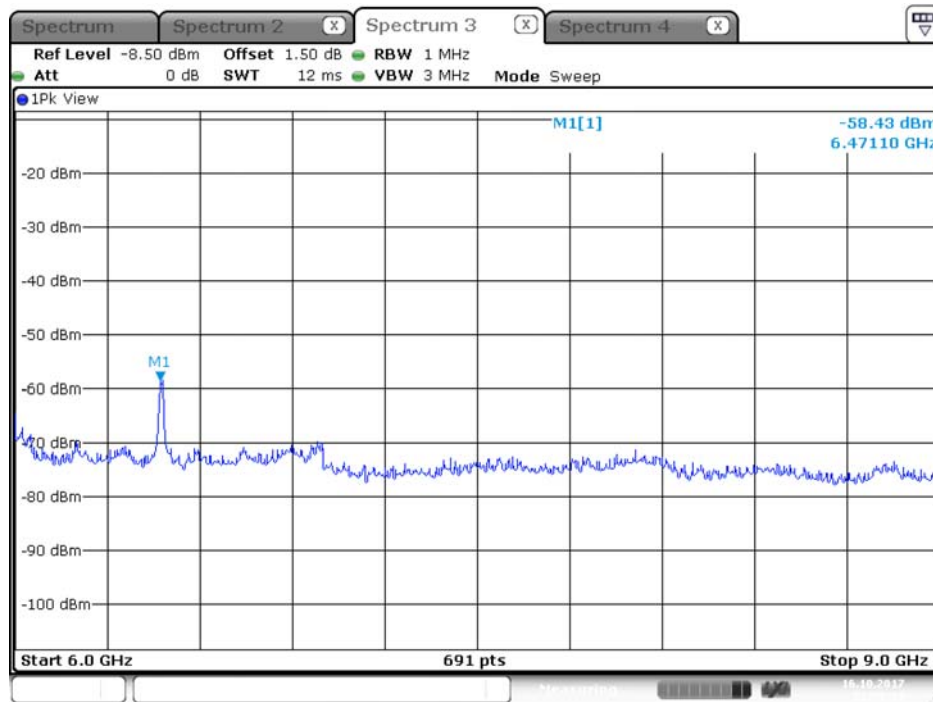

Plot on Configuration QPSK, 20M / 5260 MHz / Average / Port 2 / 6GHz~9GHz

Plot on Configuration QPSK, 20M / 5260 MHz / Peak / Port 1 / 6GHz~9GHz

Date: 16.OCT.2017 22:18:27

Plot on Configuration QPSK, 20M / 5260 MHz / Peak / Port 2 / 6GHz~9GHz

Date: 16.OCT.2017 22:26:36

Plot on Configuration QPSK, 20M / 5300 MHz / Average / Port 1 / 6GHz~9GHz

Date: 16.OCT.2017 22:57:28

Plot on Configuration QPSK, 20M / 5300 MHz / Average / Port 2 / 6GHz~9GHz

Date: 16.OCT.2017 23:07:57

Plot on Configuration QPSK, 20M / 5300 MHz / Peak / Port 1 / 6GHz~9GHz

Date: 16.OCT.2017 22:58:20

Plot on Configuration QPSK, 20M / 5300 MHz / Peak / Port 2 / 6GHz~9GHz

Date: 16.OCT.2017 23:07:10

Plot on Configuration QPSK, 20M / 5320 MHz / Average / Port 1 / 6GHz~9GHz

Date: 16.OCT.2017 23:21:42

Plot on Configuration QPSK, 20M / 5320 MHz / Average / Port 2 / 6GHz~9GHz

Date: 16.OCT.2017 23:29:36

Plot on Configuration QPSK, 20M / 5320 MHz / Peak / Port 1 / 6GHz~9GHz

Plot on Configuration QPSK, 20M / 5320 MHz / Peak / Port 2 / 6GHz~9GHz