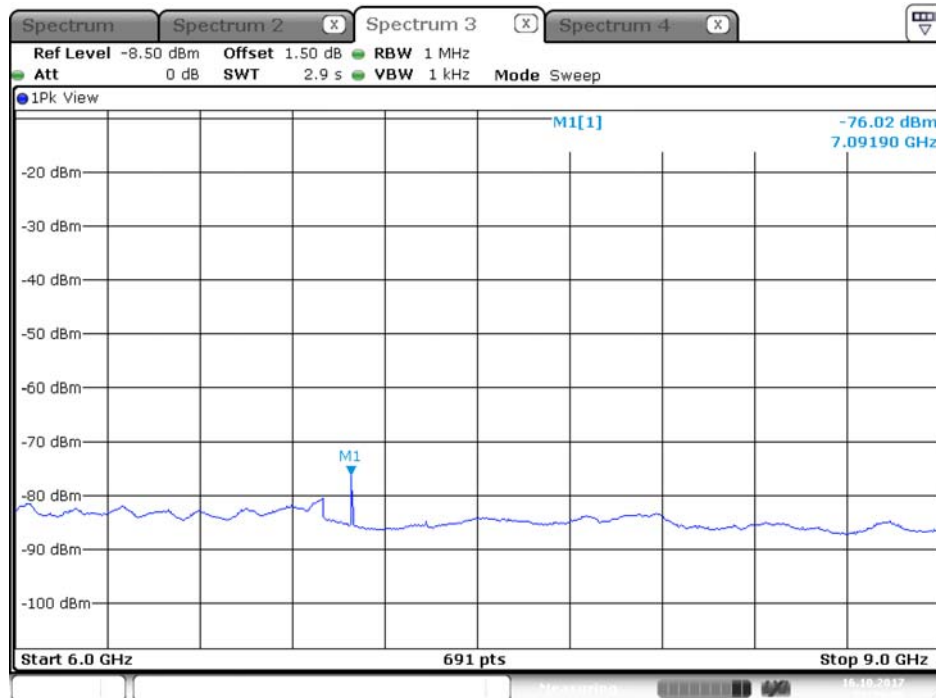

Date: 16.OCT.2017 22:26:36

Plot on Configuration QPSK, 20M / 5300 MHz / Average / Port 1 / 6GHz~9GHz

Date: 16.OCT.2017 22:57:28

Plot on Configuration QPSK, 20M / 5300 MHz / Average / Port 2 / 6GHz~9GHz

Date: 16.OCT.2017 23:07:57

Plot on Configuration QPSK, 20M / 5300 MHz / Peak / Port 1 / 6GHz~9GHz

Date: 16.OCT.2017 22:58:20

Plot on Configuration QPSK, 20M / 5300 MHz / Peak / Port 2 / 6GHz~9GHz

Date: 16.OCT.2017 23:07:10

Plot on Configuration QPSK, 20M / 5320 MHz / Average / Port 1 / 6GHz~9GHz

Date: 16.OCT.2017 23:21:42

Plot on Configuration QPSK, 20M / 5320 MHz / Average / Port 2 / 6GHz~9GHz

Date: 16.OCT.2017 23:29:36

Plot on Configuration QPSK, 20M / 5320 MHz / Peak / Port 1 / 6GHz~9GHz

Plot on Configuration QPSK, 20M / 5320 MHz / Peak / Port 2 / 6GHz~9GHz