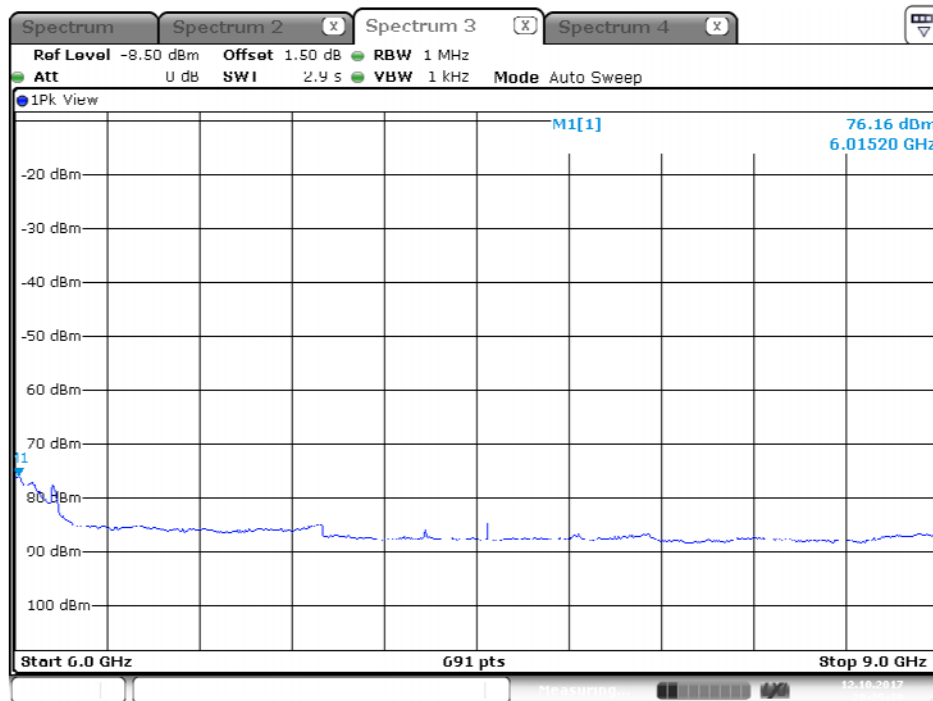

Plot on Configuration QPSK, 20M / 5580 MHz / Average / Port 1 / 6GHz~9GHz

Plot on Configuration QPSK, 20M / 5580 MHz / Average / Port 2 / 6GHz~9GHz

Plot on Configuration QPSK, 20M / 5580 MHz / Peak / Port 1 / 6GHz~9GHz

Date: 12.OCT.2017 19:46:20

Plot on Configuration QPSK, 20M / 5580 MHz / Peak / Port 2 / 6GHz~9GHz

Date: 12.OCT.2017 19:56:34

Plot on Configuration QPSK, 20M / 5650 MHz / Average / Port 1 / 6GHz~9GHz

Plot on Configuration QPSK, 20M / 5650 MHz / Average / Port 2 / 6GHz~9GHz

Plot on Configuration QPSK, 20M / 5650 MHz / Peak / Port 1 / 6GHz~9GHz

Plot on Configuration QPSK, 20M / 5650 MHz / Peak / Port 2 / 6GHz~9GHz

Plot on Configuration QPSK, 20M / 5720 MHz / Average / Port 1 / 6GHz~9GHz

Plot on Configuration QPSK, 20M / 5720 MHz / Average / Port 2 / 6GHz~9GHz

Plot on Configuration QPSK, 20M / 5720 MHz / Peak / Port 1 / 6GHz~9GHz

Plot on Configuration QPSK, 20M / 5720 MHz / Peak / Port 2 / 6GHz~9GHz