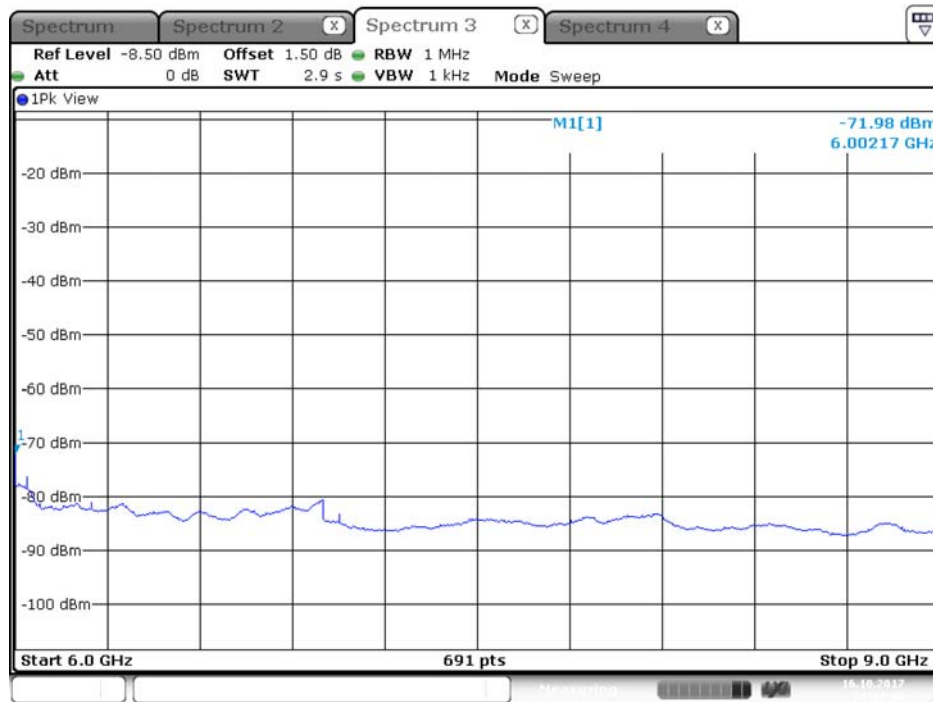

Date: 16.OCT.2017 23:21:42

Plot on Configuration QPSK, 20M / 5320 MHz / Average / Port 2 / 6GHz~9GHz

Date: 16.OCT.2017 23:29:36

Plot on Configuration QPSK, 20M / 5320 MHz / Peak / Port 1 / 6GHz~9GHz

Plot on Configuration QPSK, 20M / 5320 MHz / Peak / Port 2 / 6GHz~9GHz

Plot on Configuration QPSK, 20M / 5250 MHz / Average / Port 1 / 6GHz~9GHz

Plot on Configuration QPSK, 20M / 5250 MHz / Average / Port 2 / 6GHz~9GHz

Plot on Configuration QPSK, 20M / 5250 MHz / Peak / Port 1 / 6GHz~9GHz

Date: 17.OCT.2017 19:39:06

Plot on Configuration QPSK, 20M / 5250 MHz / Peak / Port 2 / 6GHz~9GHz

Date: 17.OCT.2017 20:00:59

Plot on Configuration QPSK, 80M / 5290 MHz / Average / Port 1 / 6GHz~9GHz

Date: 16.OCT.2017 23:41:48

Plot on Configuration QPSK, 80M / 5290 MHz / Average / Port 2 / 6GHz~9GHz

Date: 16.OCT.2017 23:54:22

Plot on Configuration QPSK, 80M / 5290 MHz / Peak / Port 1 / 6GHz~9GHz

Date: 16.OCT.2017 23:42:45

Plot on Configuration QPSK, 80M / 5290 MHz / Peak / Port 2 / 6GHz~9GHz