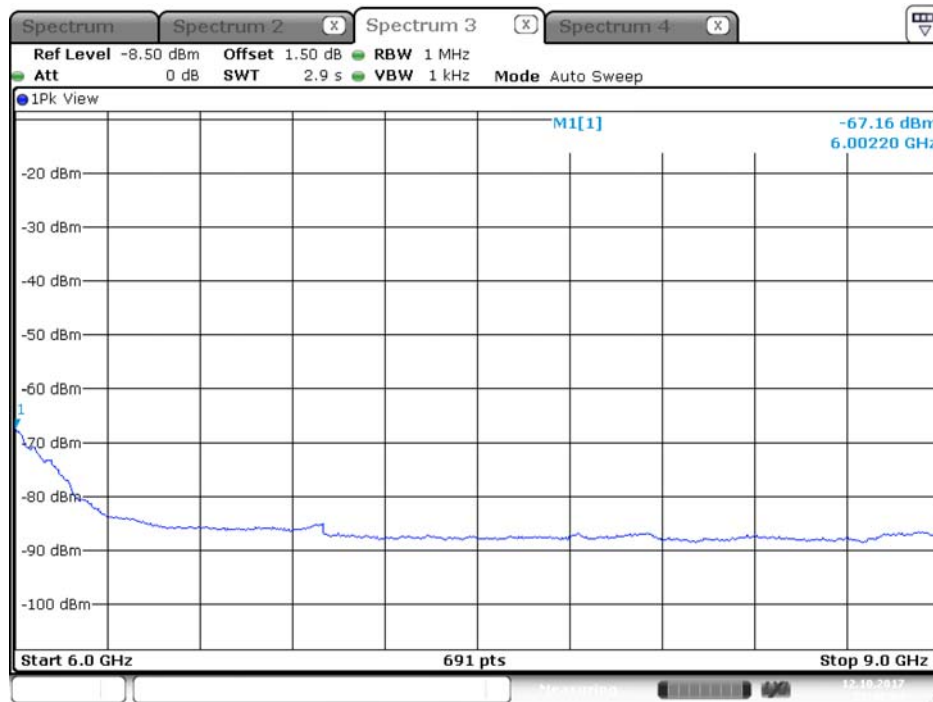

Plot on Configuration QPSK, 20M / 5720 MHz / Average / Port 2 / 6GHz~9GHz

Plot on Configuration QPSK, 20M / 5720 MHz / Peak / Port 1 / 6GHz~9GHz

Plot on Configuration QPSK, 20M / 5720 MHz / Peak / Port 2 / 6GHz~9GHz

Plot on Configuration QPSK, 80M / 5510 MHz / Average / Port 1 / 6GHz~9GHz

Plot on Configuration QPSK, 80M / 5510 MHz / Average / Port 2 / 6GHz~9GHz

Plot on Configuration QPSK, 80M / 5510 MHz / Peak / Port 1 / 6GHz~9GHz

Plot on Configuration QPSK, 80M / 5510 MHz / Peak / Port 2 / 6GHz~9GHz

Plot on Configuration QPSK, 80M / 5610 MHz / Average / Port 1 / 6GHz~9GHz

Plot on Configuration QPSK, 80M / 5610 MHz / Average / Port 2 / 6GHz~9GHz

Plot on Configuration QPSK, 80M / 5610 MHz / Peak / Port 1 / 6GHz~9GHz

Date: 12.OCT.2017 21:42:24

Plot on Configuration QPSK, 80M / 5610 MHz / Peak / Port 2 / 6GHz~9GHz

Date: 12.OCT.2017 21:51:04

Plot on Configuration QPSK, 80M / 5650 MHz / Average / Port 1 / 6GHz~9GHz