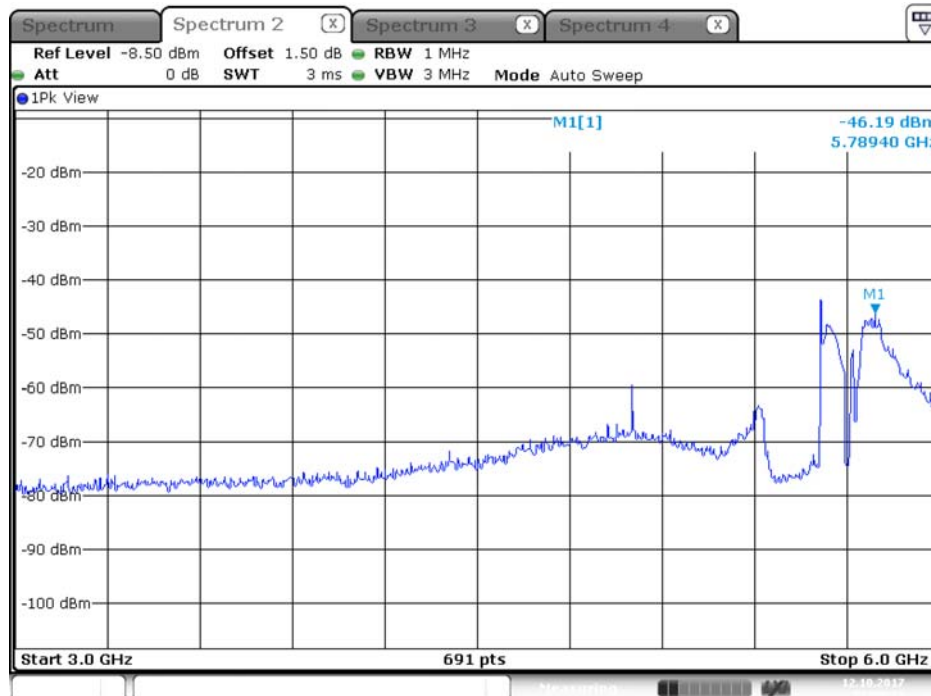

Plot on Configuration QPSK, 80M / 5610 MHz / Peak / Port 1 / 3GHz~6GHz

Date: 12.OCT.2017 22:29:33

Plot on Configuration QPSK, 80M / 5610 MHz / Peak / Port 2 / 3GHz~6GHz

Date: 12.OCT.2017 22:28:38

Plot on Configuration QPSK, 80M / 5650 MHz / Average / Port 1 / 3GHz~6GHz

Date: 12.OCT.2017 22:23:38

Plot on Configuration QPSK, 80M / 5650 MHz / Average / Port 2 / 3GHz~6GHz

Date: 12.OCT.2017 22:26:22

Plot on Configuration QPSK, 80M / 5650 MHz / Peak / Port 1 / 3GHz~6GHz

Date: 12.OCT.2017 22:24:42

Plot on Configuration QPSK, 80M / 5650 MHz / Peak / Port 2 / 3GHz~6GHz

Date: 12.OCT.2017 22:25:32

Plot on Configuration QPSK, 80M / 5720 MHz / Average / Port 1 / 3GHz~6GHz

Plot on Configuration QPSK, 80M / 5720 MHz / Average / Port 2 / 3GHz~6GHz