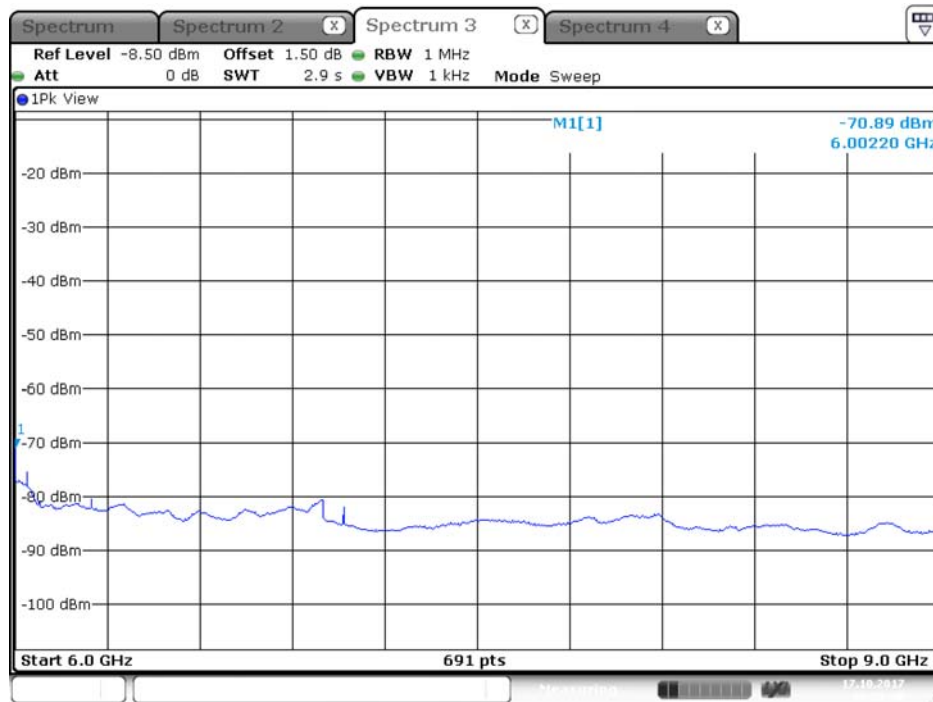

Date: 17.OCT.2017 19:39:06

Plot on Configuration QPSK, 20M / 5250 MHz / Peak / Port 2 / 6GHz~9GHz

Date: 17.OCT.2017 20:00:59

Plot on Configuration QPSK, 80M / 5290 MHz / Average / Port 1 / 6GHz~9GHz

Date: 16.OCT.2017 23:41:48

Plot on Configuration QPSK, 80M / 5290 MHz / Average / Port 2 / 6GHz~9GHz

Date: 16.OCT.2017 23:54:22

Plot on Configuration QPSK, 80M / 5290 MHz / Peak / Port 1 / 6GHz~9GHz

Date: 16.OCT.2017 23:42:45

Plot on Configuration QPSK, 80M / 5290 MHz / Peak / Port 2 / 6GHz~9GHz

Date: 16.OCT.2017 23:53:56

Plot on Configuration QPSK, 80M / 5300 MHz / Average / Port 1 / 6GHz~9GHz

Date: 17.OCT.2017 00:56:41

Plot on Configuration QPSK, 80M / 5300 MHz / Average / Port 2 / 6GHz~9GHz

Date: 17.OCT.2017 01:03:17

Plot on Configuration QPSK, 80M / 5300 MHz / Peak / Port 1 / 6GHz~9GHz

Plot on Configuration QPSK, 80M / 5300 MHz / Peak / Port 2 / 6GHz~9GHz

Plot on Configuration QPSK, 80M / 5310 MHz / Average / Port 1 / 6GHz~9GHz