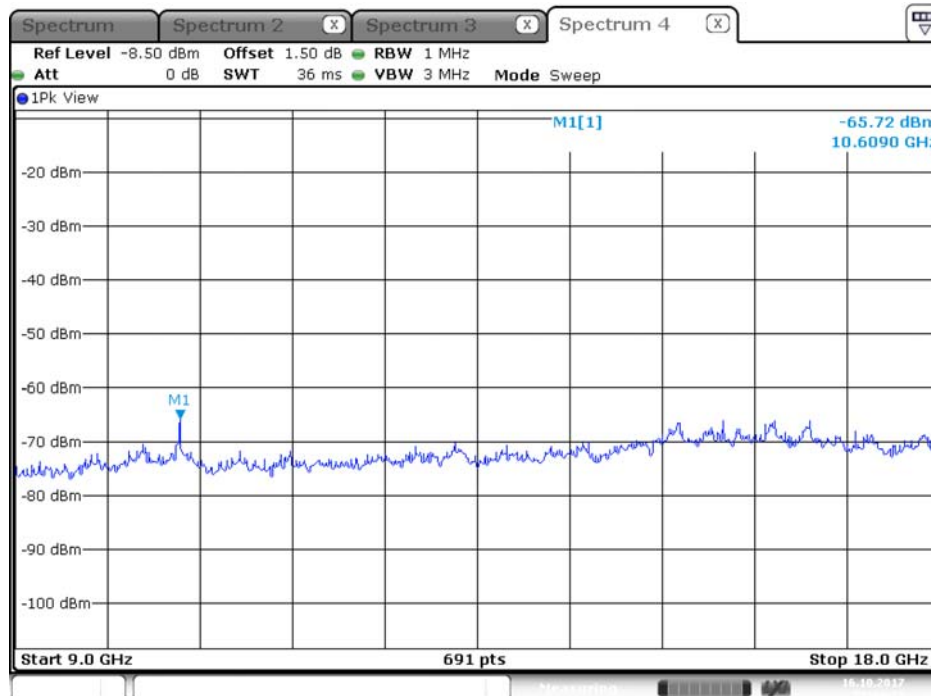

Date: 16.OCT.2017 22:19:23

Plot on Configuration QPSK, 20M / 5260 MHz / Average / Port 2 / 9GHz~18GHz

Date: 16.OCT.2017 22:25:46

Plot on Configuration QPSK, 20M / 5260 MHz / Peak / Port 1 / 9GHz~18GHz

Date: 16.OCT.2017 22:19:41

Plot on Configuration QPSK, 20M / 5260 MHz / Peak / Port 2 / 9GHz~18GHz

Date: 16.OCT.2017 22:25:18

Plot on Configuration QPSK, 20M / 5300 MHz / Average / Port 1 / 9GHz~18GHz

Plot on Configuration QPSK, 20M / 5300 MHz / Average / Port 2 / 9GHz~18GHz

Plot on Configuration QPSK, 20M / 5300 MHz / Peak / Port 1 / 9GHz~18GHz

Date: 16.OCT.2017 22:59:50

Plot on Configuration QPSK, 20M / 5300 MHz / Peak / Port 2 / 9GHz~18GHz

Date: 16.OCT.2017 23:04:32

Plot on Configuration QPSK, 20M / 5320 MHz / Average / Port 1 / 9GHz~18GHz

Date: 16.OCT.2017 23:22:59

Plot on Configuration QPSK, 20M / 5320 MHz / Average / Port 2 / 9GHz~18GHz

Date: 16.OCT.2017 23:28:06