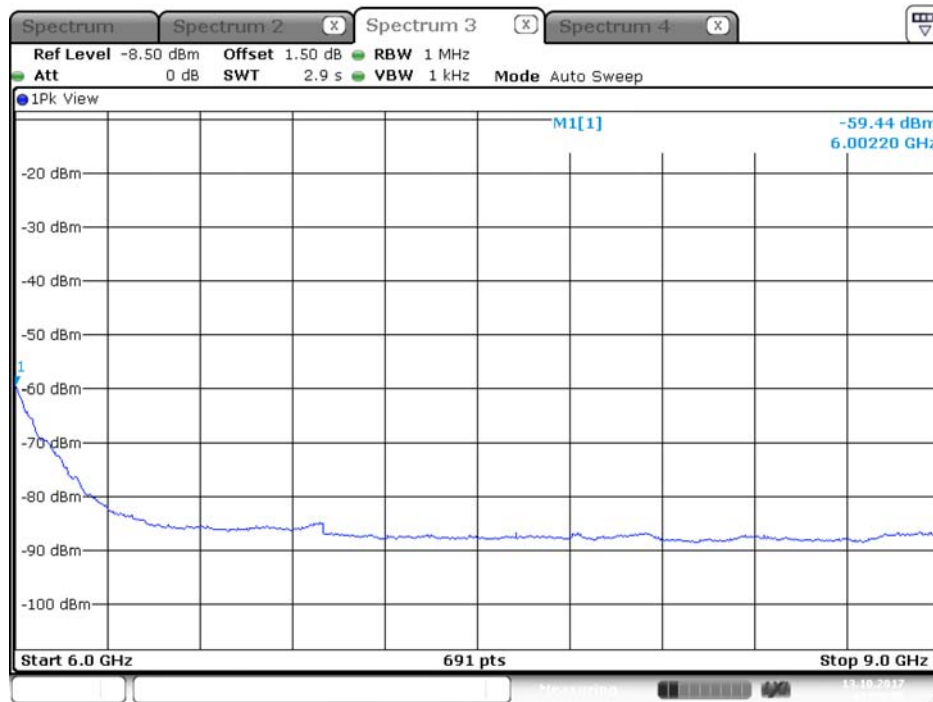

Plot on Configuration QPSK, 80M / 5610 MHz / Peak / Port 1 / 6GHz~9GHz

Date: 12.OCT.2017 21:42:24

Plot on Configuration QPSK, 80M / 5610 MHz / Peak / Port 2 / 6GHz~9GHz

Date: 12.OCT.2017 21:51:04

Plot on Configuration QPSK, 80M / 5650 MHz / Average / Port 1 / 6GHz~9GHz

Date: 12.OCT.2017 21:58:21

Plot on Configuration QPSK, 80M / 5650 MHz / Average / Port 2 / 6GHz~9GHz

Date: 12.OCT.2017 22:04:23

Plot on Configuration QPSK, 80M / 5650 MHz / Peak / Port 1 / 6GHz~9GHz

Date: 12.OCT.2017 21:56:42

Plot on Configuration QPSK, 80M / 5650 MHz / Peak / Port 2 / 6GHz~9GHz

Date: 12.OCT.2017 22:04:05

Plot on Configuration QPSK, 80M / 5720 MHz / Average / Port 1 / 6GHz~9GHz

Plot on Configuration QPSK, 80M / 5720 MHz / Average / Port 2 / 6GHz~9GHz

Plot on Configuration QPSK, 80M / 5720 MHz / Peak / Port 1 / 6GHz~9GHz

Date: 13.OCT.2017 01:26:19

Plot on Configuration QPSK, 80M / 5720 MHz / Peak / Port 2 / 6GHz~9GHz

Date: 13.OCT.2017 01:26:57

Plot on Configuration QPSK, 20M / 5260 MHz / Average / Port 1 / 9GHz~18GHz