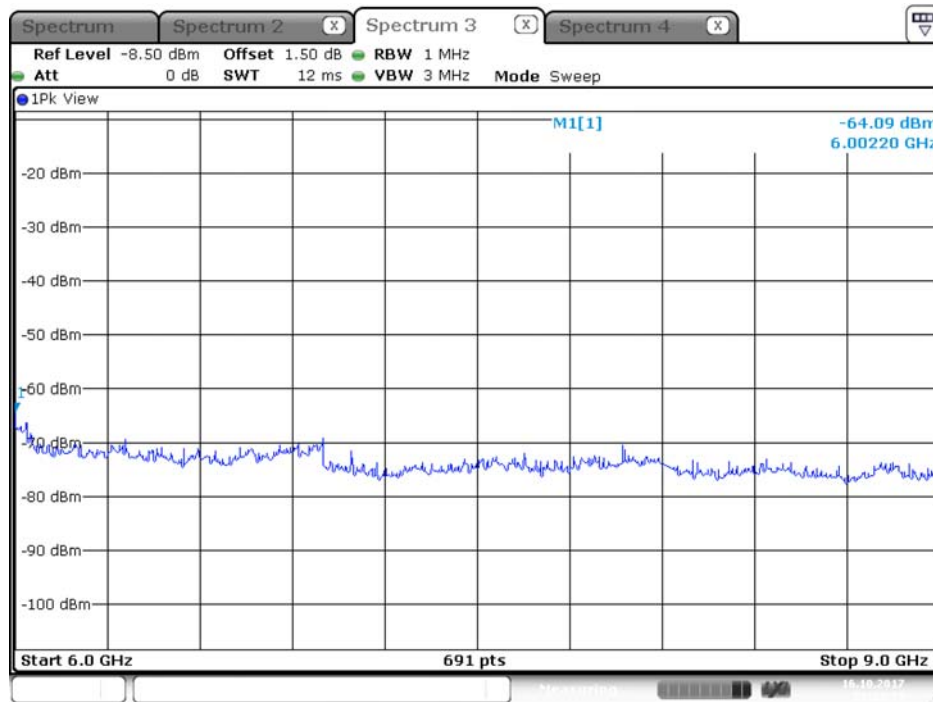

Date: 16.OCT.2017 22:26:36

Plot on Configuration QPSK, 20M / 5300 MHz / Average / Port 1 / 6GHz~9GHz

Date: 16.OCT.2017 22:57:28

Plot on Configuration QPSK, 20M / 5300 MHz / Average / Port 2 / 6GHz~9GHz

Date: 16.OCT.2017 23:07:57

Plot on Configuration QPSK, 20M / 5300 MHz / Peak / Port 1 / 6GHz~9GHz

Date: 16.OCT.2017 22:58:20

Plot on Configuration QPSK, 20M / 5300 MHz / Peak / Port 2 / 6GHz~9GHz

Date: 16.OCT.2017 23:07:10

Plot on Configuration QPSK, 20M / 5320 MHz / Average / Port 1 / 6GHz~9GHz

Date: 16.OCT.2017 23:21:42

Plot on Configuration QPSK, 20M / 5320 MHz / Average / Port 2 / 6GHz~9GHz

Date: 16.OCT.2017 23:29:36

Plot on Configuration QPSK, 20M / 5320 MHz / Peak / Port 1 / 6GHz~9GHz

Plot on Configuration QPSK, 20M / 5320 MHz / Peak / Port 2 / 6GHz~9GHz