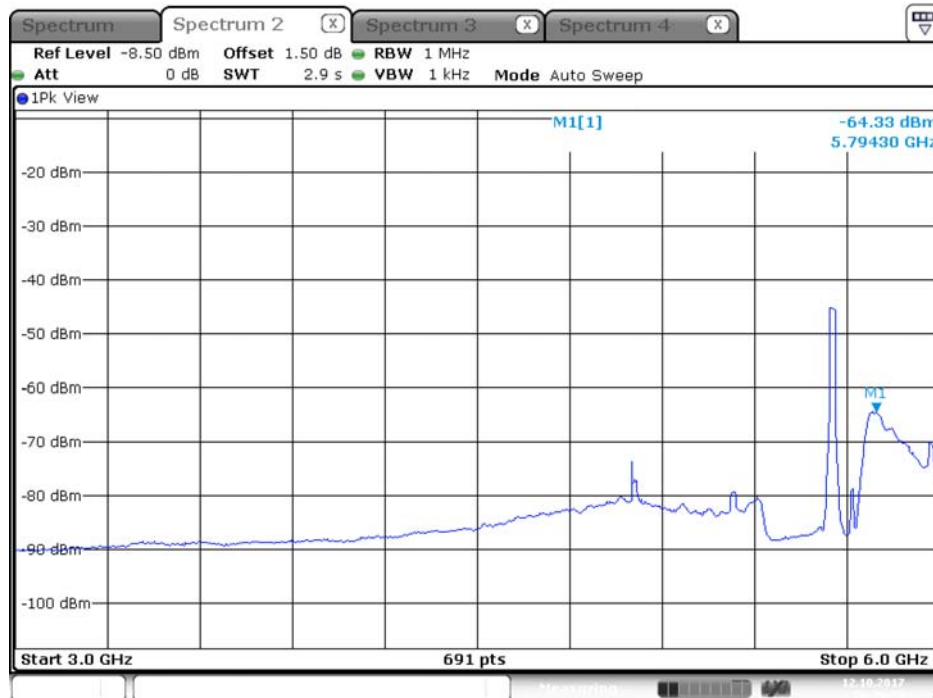

Plot on Configuration QPSK, 20M / 5580 MHz / Peak / Port 1 / 3GHz~6GHz

Plot on Configuration QPSK, 20M / 5580 MHz / Peak / Port 2 / 3GHz~6GHz

Plot on Configuration QPSK, 20M / 5650 MHz / Average / Port 1 / 3GHz~6GHz

Date: 12.OCT.2017 20:09:49

Plot on Configuration QPSK, 20M / 5650 MHz / Average / Port 2 / 3GHz~6GHz

Date: 12.OCT.2017 20:29:23

Plot on Configuration QPSK, 20M / 5650 MHz / Peak / Port 1 / 3GHz~6GHz

Date: 12.OCT.2017 20:10:24

Plot on Configuration QPSK, 20M / 5650 MHz / Peak / Port 2 / 3GHz~6GHz

Date: 12.OCT.2017 20:27:41

Plot on Configuration QPSK, 20M / 5720 MHz / Average / Port 1 / 3GHz~6GHz

Plot on Configuration QPSK, 20M / 5720 MHz / Average / Port 2 / 3GHz~6GHz