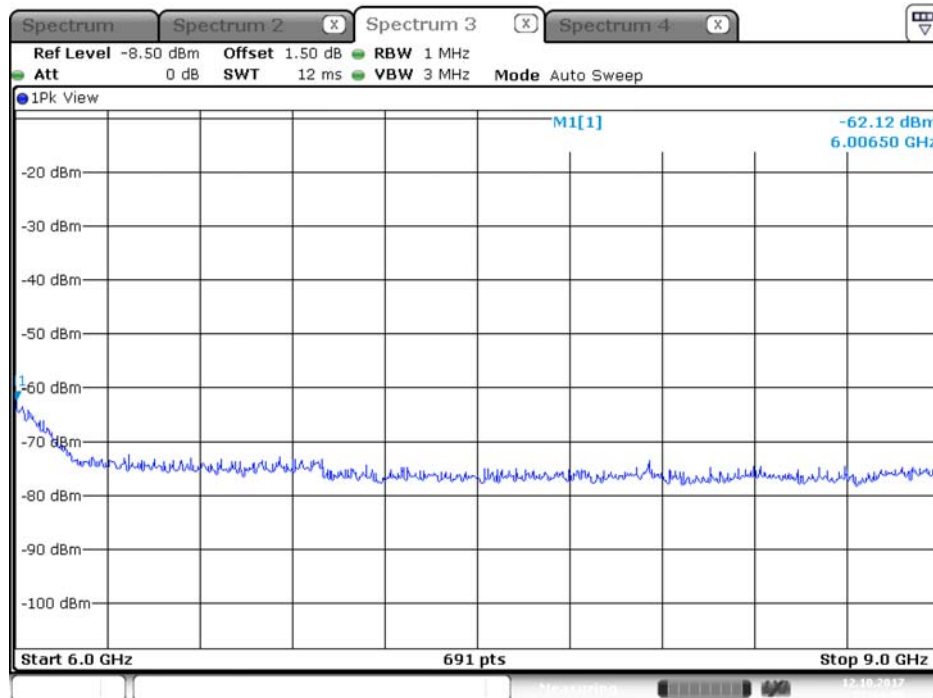

Plot on Configuration QPSK, 80M / 5610 MHz / Peak / Port 1 / 6GHz~9GHz

Date: 12.OCT.2017 21:42:24

Plot on Configuration QPSK, 80M / 5610 MHz / Peak / Port 2 / 6GHz~9GHz

Date: 12.OCT.2017 21:51:04

Plot on Configuration QPSK, 80M / 5650 MHz / Average / Port 1 / 6GHz~9GHz

Date: 12.OCT.2017 21:58:21

Plot on Configuration QPSK, 80M / 5650 MHz / Average / Port 2 / 6GHz~9GHz

Date: 12.OCT.2017 22:04:23

Plot on Configuration QPSK, 80M / 5650 MHz / Peak / Port 1 / 6GHz~9GHz

Date: 12.OCT.2017 21:56:42

Plot on Configuration QPSK, 80M / 5650 MHz / Peak / Port 2 / 6GHz~9GHz

Date: 12.OCT.2017 22:04:05

Plot on Configuration QPSK, 80M / 5720 MHz / Average / Port 1 / 6GHz~9GHz

Plot on Configuration QPSK, 80M / 5720 MHz / Average / Port 2 / 6GHz~9GHz

Plot on Configuration QPSK, 80M / 5720 MHz / Peak / Port 1 / 6GHz~9GHz

Date: 13.OCT.2017 01:26:19

Plot on Configuration QPSK, 80M / 5720 MHz / Peak / Port 2 / 6GHz~9GHz

Date: 13.OCT.2017 01:26:57

Plot on Configuration QPSK, 20M / 5260 MHz / Average / Port 1 / 9GHz~18GHz