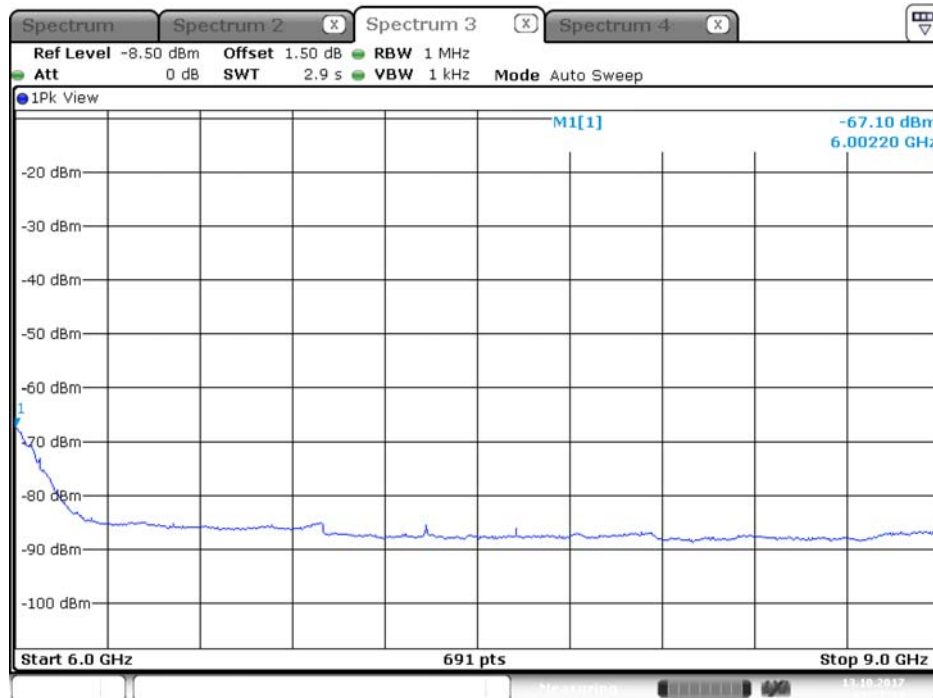

Date: 12.OCT.2017 21:58:21

Plot on Configuration QPSK, 80M / 5650 MHz / Average / Port 2 / 6GHz~9GHz

Date: 12.OCT.2017 22:04:23

Plot on Configuration QPSK, 80M / 5650 MHz / Peak / Port 1 / 6GHz~9GHz

Date: 12.OCT.2017 21:56:42

Plot on Configuration QPSK, 80M / 5650 MHz / Peak / Port 2 / 6GHz~9GHz

Date: 12.OCT.2017 22:04:05

Plot on Configuration QPSK, 80M / 5720 MHz / Average / Port 1 / 6GHz~9GHz

Plot on Configuration QPSK, 80M / 5720 MHz / Average / Port 2 / 6GHz~9GHz

Plot on Configuration QPSK, 80M / 5720 MHz / Peak / Port 1 / 6GHz~9GHz

Date: 13.OCT.2017 01:26:19

Plot on Configuration QPSK, 80M / 5720 MHz / Peak / Port 2 / 6GHz~9GHz

Date: 13.OCT.2017 01:26:57

Plot on Configuration QPSK, 20M / 5260 MHz / Average / Port 1 / 9GHz~18GHz

Date: 16.OCT.2017 22:19:23

Plot on Configuration QPSK, 20M / 5260 MHz / Average / Port 2 / 9GHz~18GHz

Date: 16.OCT.2017 22:25:46

Plot on Configuration QPSK, 20M / 5260 MHz / Peak / Port 1 / 9GHz~18GHz

Date: 16.OCT.2017 22:19:41