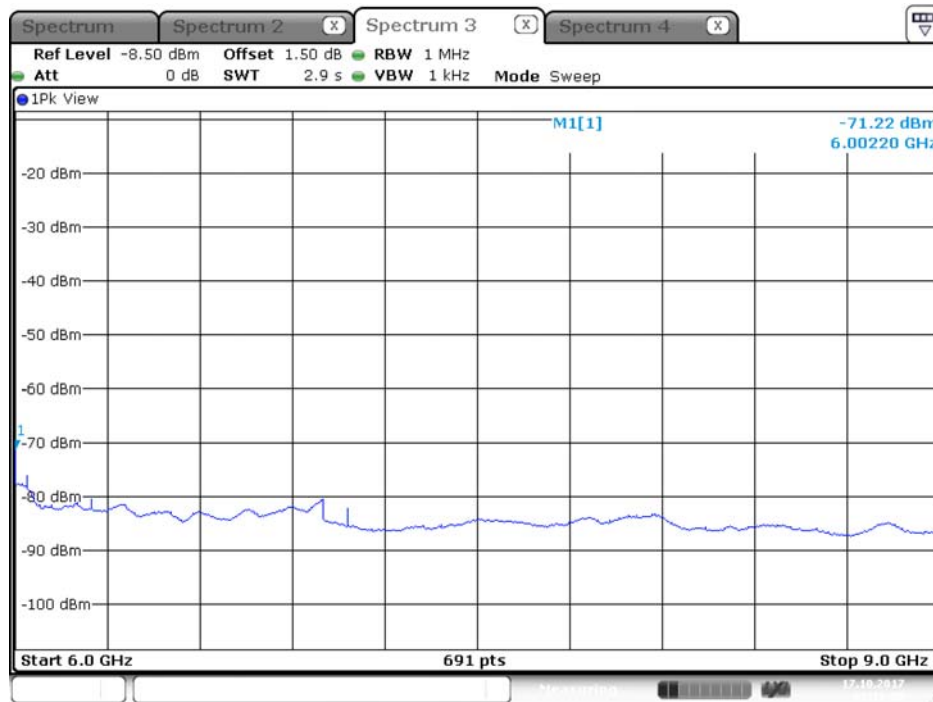

Plot on Configuration QPSK, 80M / 5290 MHz / Average / Port 2 / 6GHz~9GHz

Date: 16.OCT.2017 23:54:22

Plot on Configuration QPSK, 80M / 5290 MHz / Peak / Port 1 / 6GHz~9GHz

Date: 16.OCT.2017 23:42:45

Plot on Configuration QPSK, 80M / 5290 MHz / Peak / Port 2 / 6GHz~9GHz

Date: 16.OCT.2017 23:53:56

Plot on Configuration QPSK, 80M / 5300 MHz / Average / Port 1 / 6GHz~9GHz

Date: 17.OCT.2017 00:56:41

Plot on Configuration QPSK, 80M / 5300 MHz / Average / Port 2 / 6GHz~9GHz

Date: 17.OCT.2017 01:03:17

Plot on Configuration QPSK, 80M / 5300 MHz / Peak / Port 1 / 6GHz~9GHz

Plot on Configuration QPSK, 80M / 5300 MHz / Peak / Port 2 / 6GHz~9GHz

Plot on Configuration QPSK, 80M / 5310 MHz / Average / Port 1 / 6GHz~9GHz

Plot on Configuration QPSK, 80M / 5310 MHz / Average / Port 2 / 6GHz~9GHz

Plot on Configuration QPSK, 80M / 5310 MHz / Peak / Port 1 / 6GHz~9GHz

Plot on Configuration QPSK, 80M / 5310 MHz / Peak / Port 2 / 6GHz~9GHz