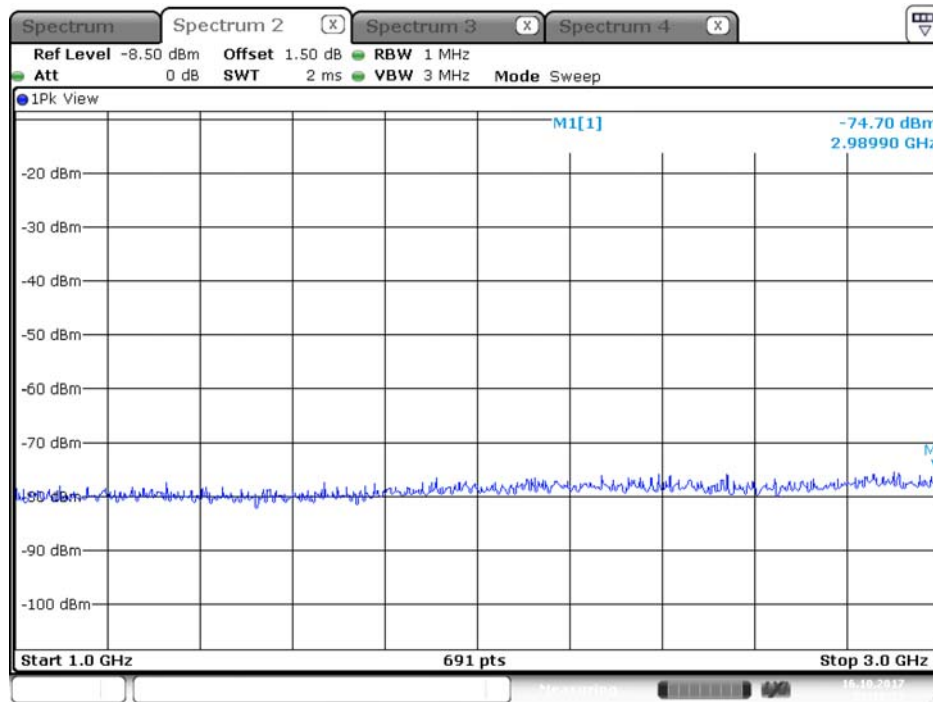

Plot on Configuration QPSK, 20M / 5260 MHz / Peak / Port 1 / 1GHz~3GHz

Plot on Configuration QPSK, 20M / 5260 MHz / Peak / Port 2 / 1GHz~3GHz

Plot on Configuration QPSK, 20M / 5300 MHz / Average / Port 1 / 1GHz~3GHz

Date: 16.OCT.2017 22:32:18

Plot on Configuration QPSK, 20M / 5300 MHz / Average / Port 2 / 1GHz~3GHz

Date: 16.OCT.2017 23:11:53

Plot on Configuration QPSK, 20M / 5300 MHz / Peak / Port 1 / 1GHz~3GHz

Plot on Configuration QPSK, 20M / 5300 MHz / Peak / Port 2 / 1GHz~3GHz

Plot on Configuration QPSK, 20M / 5320 MHz / Average / Port 1 / 1GHz~3GHz

Plot on Configuration QPSK, 20M / 5320 MHz / Average / Port 2 / 1GHz~3GHz

Plot on Configuration QPSK, 20M / 5320 MHz / Peak / Port 1 / 1GHz~3GHz

Plot on Configuration QPSK, 20M / 5320 MHz / Peak / Port 2 / 1GHz~3GHz

Plot on Configuration QPSK, 20M / 5250 MHz / Average / Port 1 / 1GHz~3GHz

Plot on Configuration QPSK, 20M / 5250 MHz / Average / Port 2 / 1GHz~3GHz