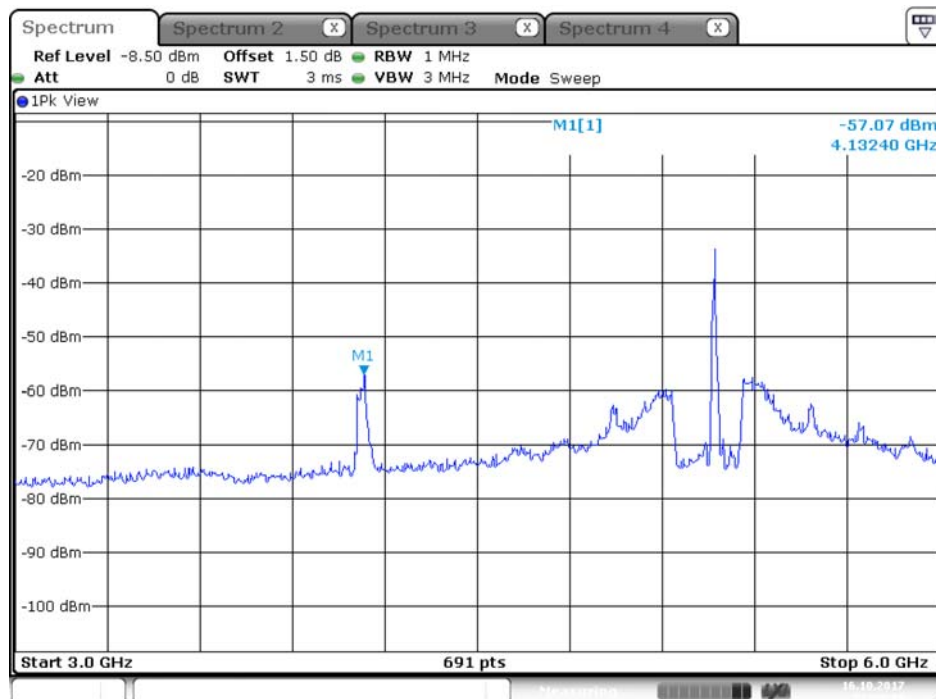

Date: 13.OCT.2017 01:21:05

Plot on Configuration QPSK, 80M / 5720 MHz / Peak / Port 2 / 1GHz~3GHz

Date: 13.OCT.2017 01:19:16

Plot on Configuration QPSK, 20M / 5260 MHz / Average / Port 1 / 3GHz~6GHz

Date: 20.OCT.2017 14:33:51

Plot on Configuration QPSK, 20M / 5260 MHz / Average / Port 2 / 3GHz~6GHz

Date: 16.OCT.2017 22:52:19

Plot on Configuration QPSK, 20M / 5260 MHz / Peak / Port 1 / 3GHz~6GHz

Date: 16.OCT.2017 22:46:04

Plot on Configuration QPSK, 20M / 5260 MHz / Peak / Port 2 / 3GHz~6GHz

Date: 16.OCT.2017 22:50:38

Plot on Configuration QPSK, 20M / 5300 MHz / Average / Port 1 / 3GHz~6GHz

Date: 16.OCT.2017 22:44:31

Plot on Configuration QPSK, 20M / 5300 MHz / Average / Port 2 / 3GHz~6GHz

Date: 16.OCT.2017 23:09:28

Plot on Configuration QPSK, 20M / 5300 MHz / Peak / Port 1 / 3GHz~6GHz

Plot on Configuration QPSK, 20M / 5300 MHz / Peak / Port 2 / 3GHz~6GHz

Plot on Configuration QPSK, 20M / 5320 MHz / Average / Port 1 / 3GHz~6GHz