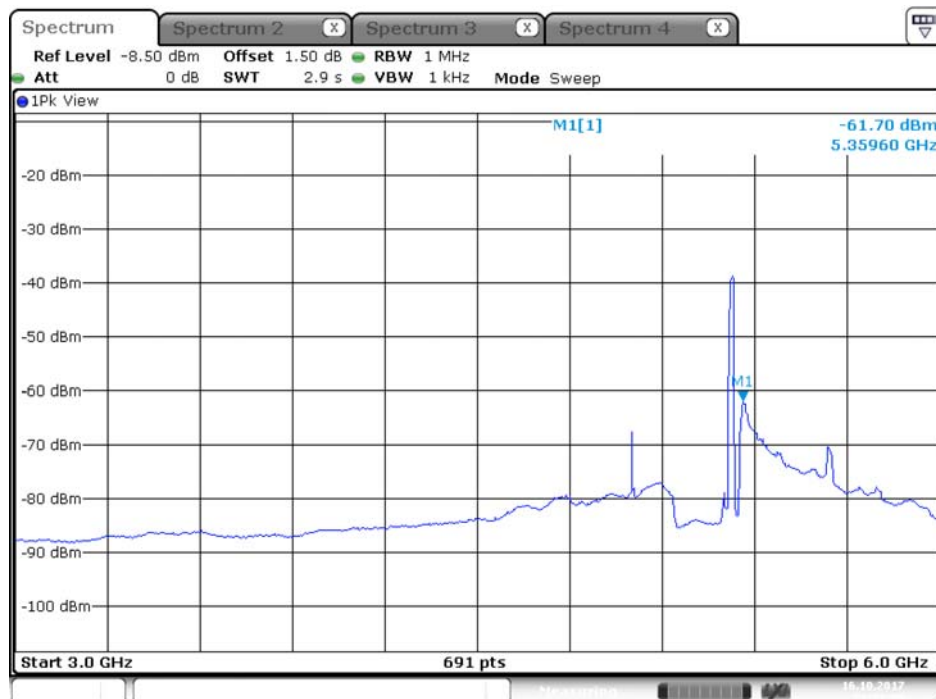

Date: 16.OCT.2017 22:50:38

Plot on Configuration QPSK, 20M / 5300 MHz / Average / Port 1 / 3GHz~6GHz

Date: 16.OCT.2017 22:44:31

Plot on Configuration QPSK, 20M / 5300 MHz / Average / Port 2 / 3GHz~6GHz

Date: 16.OCT.2017 23:09:28

Plot on Configuration QPSK, 20M / 5300 MHz / Peak / Port 1 / 3GHz~6GHz

Plot on Configuration QPSK, 20M / 5300 MHz / Peak / Port 2 / 3GHz~6GHz

Plot on Configuration QPSK, 20M / 5320 MHz / Average / Port 1 / 3GHz~6GHz

Date: 16.OCT.2017 23:18:56

Plot on Configuration QPSK, 20M / 5320 MHz / Average / Port 2 / 3GHz~6GHz

Date: 16.OCT.2017 23:31:10

Plot on Configuration QPSK, 20M / 5320 MHz / Peak / Port 1 / 3GHz~6GHz

Date: 16.OCT.2017 23:20:09

Plot on Configuration QPSK, 20M / 5320 MHz / Peak / Port 2 / 3GHz~6GHz

Date: 16.OCT.2017 23:30:34

Plot on Configuration QPSK, 20M / 5250 MHz / Average / Port 1 / 3GHz~6GHz

Plot on Configuration QPSK, 20M / 5250 MHz / Average / Port 2 / 3GHz~6GHz