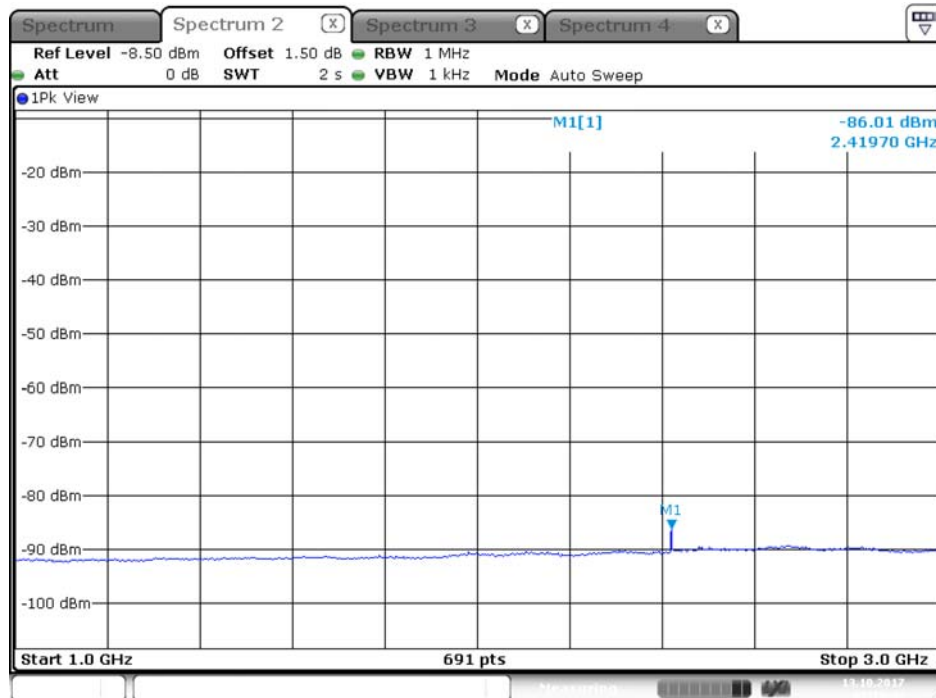

Plot on Configuration QPSK, 80M / 5610 MHz / Peak / Port 2 / 1GHz~3GHz

Plot on Configuration QPSK, 80M / 5650 MHz / Average / Port 1 / 1GHz~3GHz

Date: 12.OCT.2017 21:54:36

Plot on Configuration QPSK, 80M / 5650 MHz / Average / Port 2 / 1GHz~3GHz

Date: 12.OCT.2017 22:05:45

Plot on Configuration QPSK, 80M / 5650 MHz / Peak / Port 1 / 1GHz~3GHz

Date: 12.OCT.2017 21:55:04

Plot on Configuration QPSK, 80M / 5650 MHz / Peak / Port 2 / 1GHz~3GHz

Date: 12.OCT.2017 22:05:28

Plot on Configuration QPSK, 80M / 5720 MHz / Average / Port 1 / 1GHz~3GHz

Date: 13.OCT.2017 01:20:21

Plot on Configuration QPSK, 80M / 5720 MHz / Average / Port 2 / 1GHz~3GHz

Date: 13.OCT.2017 01:19:42

Plot on Configuration QPSK, 80M / 5720 MHz / Peak / Port 1 / 1GHz~3GHz

Date: 13.OCT.2017 01:21:05

Plot on Configuration QPSK, 80M / 5720 MHz / Peak / Port 2 / 1GHz~3GHz

Date: 13.OCT.2017 01:19:16

Plot on Configuration QPSK, 20M / 5260 MHz / Average / Port 1 / 3GHz~6GHz

Date: 20.OCT.2017 14:33:51