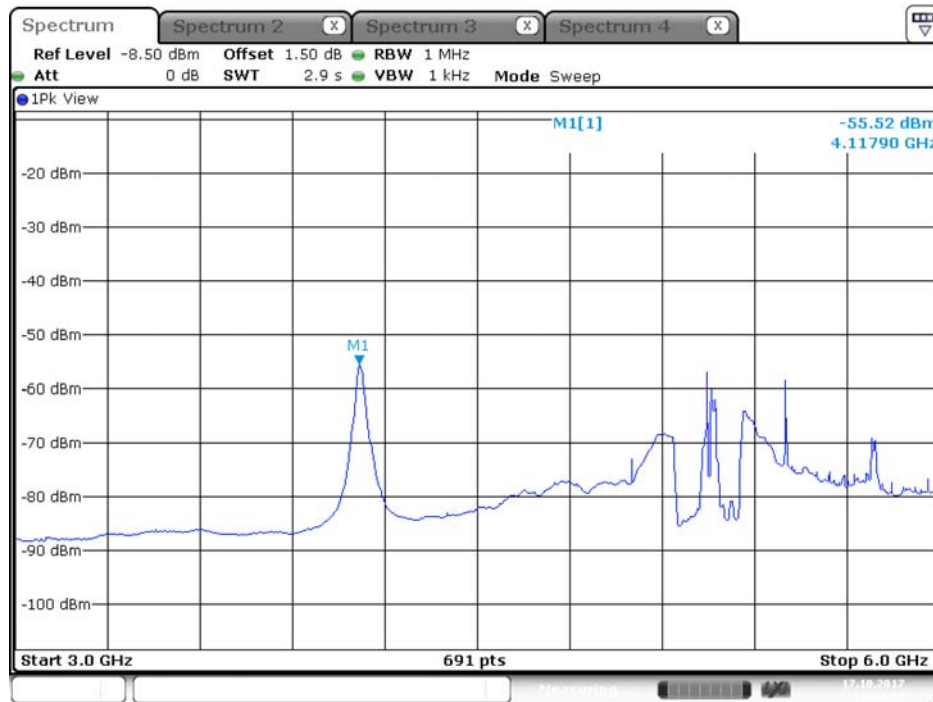

Plot on Configuration QPSK, 20M / 5300 MHz / Peak / Port 1 / 3GHz~6GHz

Plot on Configuration QPSK, 20M / 5300 MHz / Peak / Port 2 / 3GHz~6GHz

Plot on Configuration QPSK, 20M / 5320 MHz / Average / Port 1 / 3GHz~6GHz

Date: 16.OCT.2017 23:18:56

Plot on Configuration QPSK, 20M / 5320 MHz / Average / Port 2 / 3GHz~6GHz

Date: 16.OCT.2017 23:31:10

Plot on Configuration QPSK, 20M / 5320 MHz / Peak / Port 1 / 3GHz~6GHz

Date: 16.OCT.2017 23:20:09

Plot on Configuration QPSK, 20M / 5320 MHz / Peak / Port 2 / 3GHz~6GHz

Date: 16.OCT.2017 23:30:34

Plot on Configuration QPSK, 20M / 5250 MHz / Average / Port 1 / 3GHz~6GHz

Plot on Configuration QPSK, 20M / 5250 MHz / Average / Port 2 / 3GHz~6GHz

Plot on Configuration QPSK, 20M / 5250 MHz / Peak / Port 1 / 3GHz~6GHz

Date: 17.OCT.2017 19:06:46

Plot on Configuration QPSK, 20M / 5250 MHz / Peak / Port 2 / 3GHz~6GHz

Date: 17.OCT.2017 19:56:02

Plot on Configuration QPSK, 80M / 5290 MHz / Average / Port 1 / 3GHz~6GHz