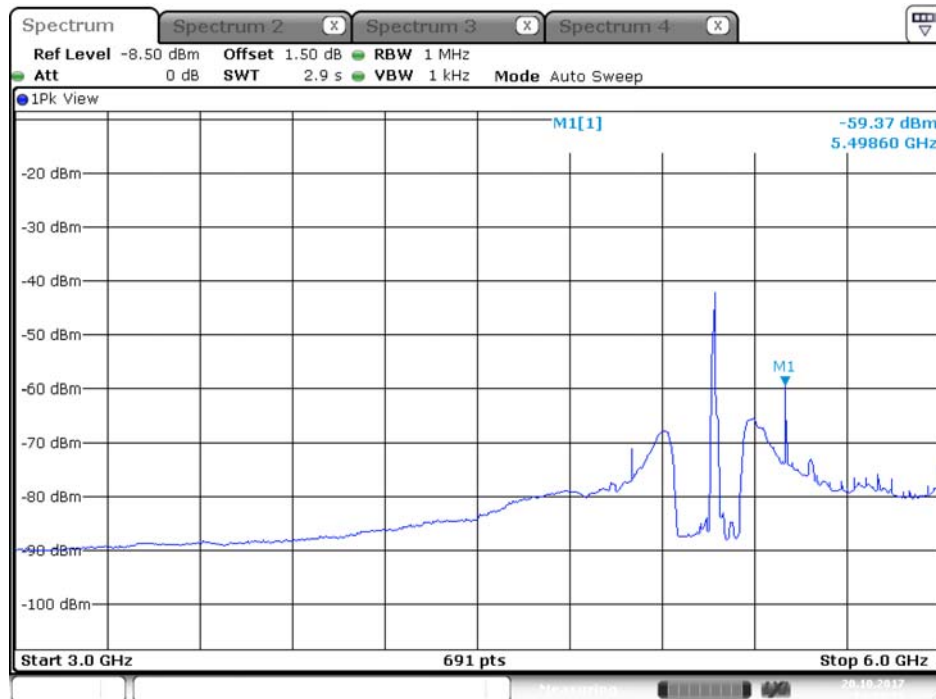

Date: 12.OCT.2017 22:05:45

Plot on Configuration QPSK, 80M / 5650 MHz / Peak / Port 1 / 1GHz~3GHz

Date: 12.OCT.2017 21:55:04

Plot on Configuration QPSK, 80M / 5650 MHz / Peak / Port 2 / 1GHz~3GHz

Date: 12.OCT.2017 22:05:28

Plot on Configuration QPSK, 80M / 5720 MHz / Average / Port 1 / 1GHz~3GHz

Date: 13.OCT.2017 01:20:21

Plot on Configuration QPSK, 80M / 5720 MHz / Average / Port 2 / 1GHz~3GHz

Date: 13.OCT.2017 01:19:42

Plot on Configuration QPSK, 80M / 5720 MHz / Peak / Port 1 / 1GHz~3GHz

Date: 13.OCT.2017 01:21:05

Plot on Configuration QPSK, 80M / 5720 MHz / Peak / Port 2 / 1GHz~3GHz

Date: 13.OCT.2017 01:19:16

Plot on Configuration QPSK, 20M / 5260 MHz / Average / Port 1 / 3GHz~6GHz

Date: 20.OCT.2017 14:33:51