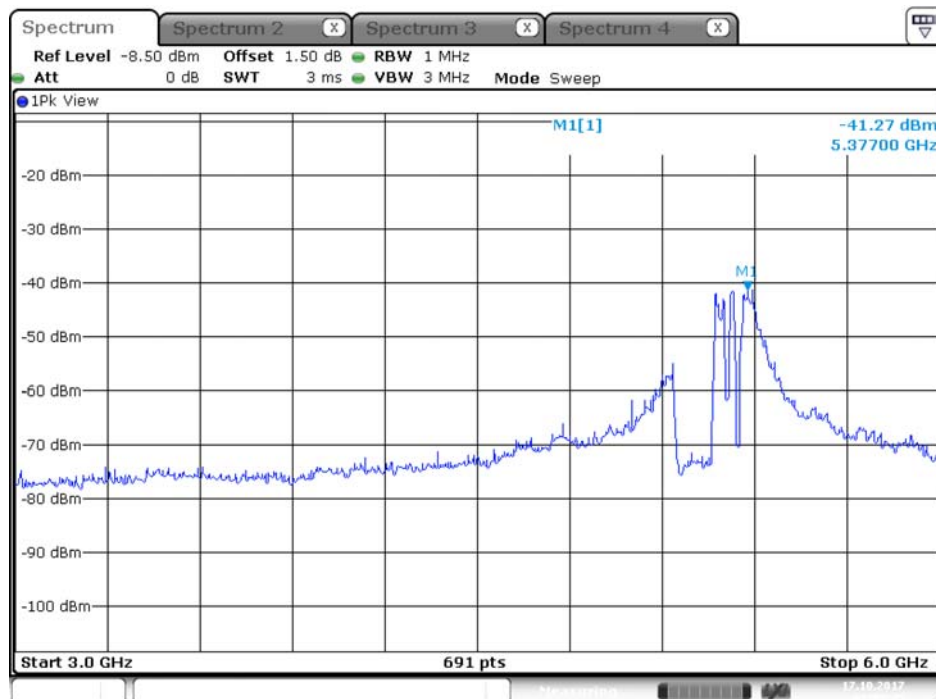

Plot on Configuration QPSK, 80M / 5290 MHz / Average / Port 2 / 3GHz~6GHz

Plot on Configuration QPSK, 80M / 5290 MHz / Peak / Port 1 / 3GHz~6GHz

Date: 16.OCT.2017 23:37:33

Plot on Configuration QPSK, 80M / 5290 MHz / Peak / Port 2 / 3GHz~6GHz

Date: 16.OCT.2017 23:55:39

Plot on Configuration QPSK, 80M / 5300 MHz / Average / Port 1 / 3GHz~6GHz

Date: 17.OCT.2017 00:01:36

Plot on Configuration QPSK, 80M / 5300 MHz / Average / Port 2 / 3GHz~6GHz

Date: 17.OCT.2017 01:08:03

Plot on Configuration QPSK, 80M / 5300 MHz / Peak / Port 1 / 3GHz~6GHz

Date: 17.OCT.2017 00:01:55

Plot on Configuration QPSK, 80M / 5300 MHz / Peak / Port 2 / 3GHz~6GHz

Date: 17.OCT.2017 01:05:45

Plot on Configuration QPSK, 80M / 5310 MHz / Average / Port 1 / 3GHz~6GHz

Date: 20.OCT.2017 14:03:16

Plot on Configuration QPSK, 80M / 5310 MHz / Average / Port 2 / 3GHz~6GHz

Date: 20.OCT.2017 14:15:12

Plot on Configuration QPSK, 80M / 5310 MHz / Peak / Port 1 / 3GHz~6GHz

Plot on Configuration QPSK, 80M / 5310 MHz / Peak / Port 2 / 3GHz~6GHz