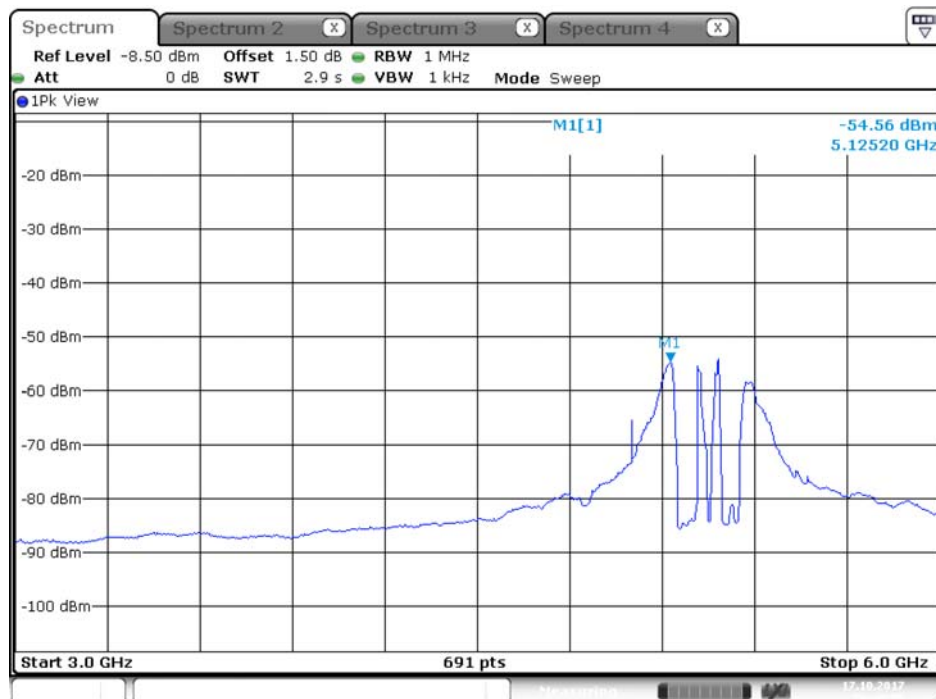

Plot on Configuration QPSK, 80M / 5300 MHz / Peak / Port 1 / 3GHz~6GHz

Date: 17.OCT.2017 00:01:55

Plot on Configuration QPSK, 80M / 5300 MHz / Peak / Port 2 / 3GHz~6GHz

Date: 17.OCT.2017 01:05:45

Plot on Configuration QPSK, 80M / 5310 MHz / Average / Port 1 / 3GHz~6GHz

Date: 20.OCT.2017 14:03:16

Plot on Configuration QPSK, 80M / 5310 MHz / Average / Port 2 / 3GHz~6GHz

Date: 20.OCT.2017 14:15:12

Plot on Configuration QPSK, 80M / 5310 MHz / Peak / Port 1 / 3GHz~6GHz

Plot on Configuration QPSK, 80M / 5310 MHz / Peak / Port 2 / 3GHz~6GHz

Plot on Configuration QPSK, 80M / 5250 MHz / Average / Port 1 / 3GHz~6GHz

Date: 17.OCT.2017 20:22:28

Plot on Configuration QPSK, 80M / 5250 MHz / Average / Port 2 / 3GHz~6GHz

Date: 17.OCT.2017 20:40:57

Plot on Configuration QPSK, 80M / 5250 MHz / Peak / Port 1 / 3GHz~6GHz

Date: 17.OCT.2017 20:23:32

Plot on Configuration QPSK, 80M / 5250 MHz / Peak / Port 2 / 3GHz~6GHz

Date: 17.OCT.2017 20:42:12

Plot on Configuration QPSK, 20M / 5500 MHz / Average / Port 1 / 3GHz~6GHz

Date: 12.OCT.2017 17:48:54