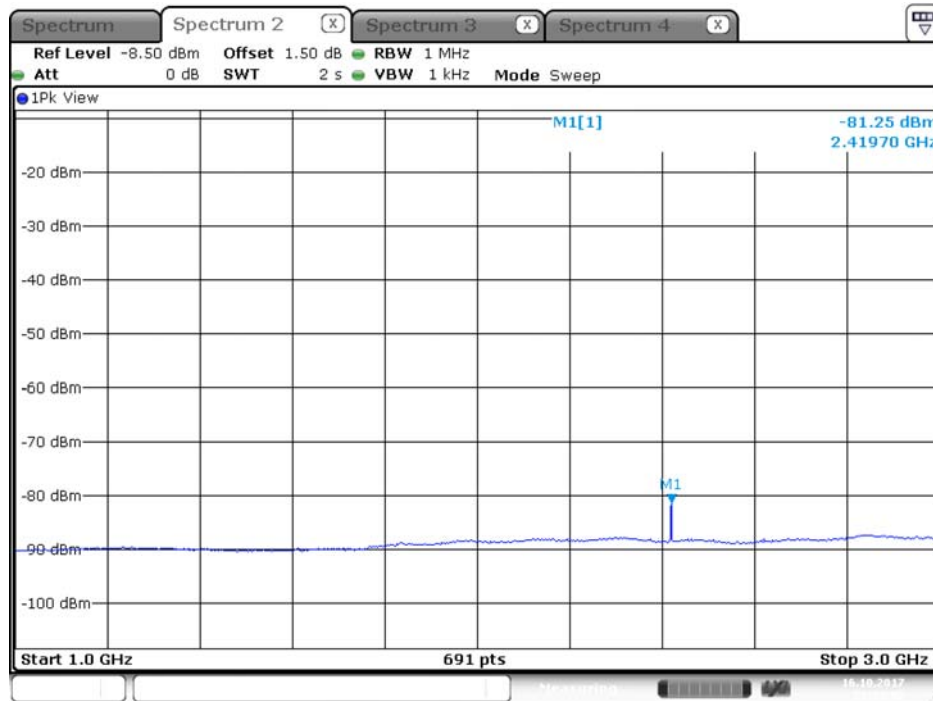

Plot on Configuration QPSK, 20M / 5260 MHz / Peak / Port 1 / 1GHz~3GHz

Plot on Configuration QPSK, 20M / 5260 MHz / Peak / Port 2 / 1GHz~3GHz

Plot on Configuration QPSK, 20M / 5300 MHz / Average / Port 1 / 1GHz~3GHz

Date: 16.OCT.2017 22:32:18

Plot on Configuration QPSK, 20M / 5300 MHz / Average / Port 2 / 1GHz~3GHz

Date: 16.OCT.2017 23:11:53

Plot on Configuration QPSK, 20M / 5300 MHz / Peak / Port 1 / 1GHz~3GHz

Plot on Configuration QPSK, 20M / 5300 MHz / Peak / Port 2 / 1GHz~3GHz

Plot on Configuration QPSK, 20M / 5320 MHz / Average / Port 1 / 1GHz~3GHz

Plot on Configuration QPSK, 20M / 5320 MHz / Average / Port 2 / 1GHz~3GHz

Plot on Configuration QPSK, 20M / 5320 MHz / Peak / Port 1 / 1GHz~3GHz