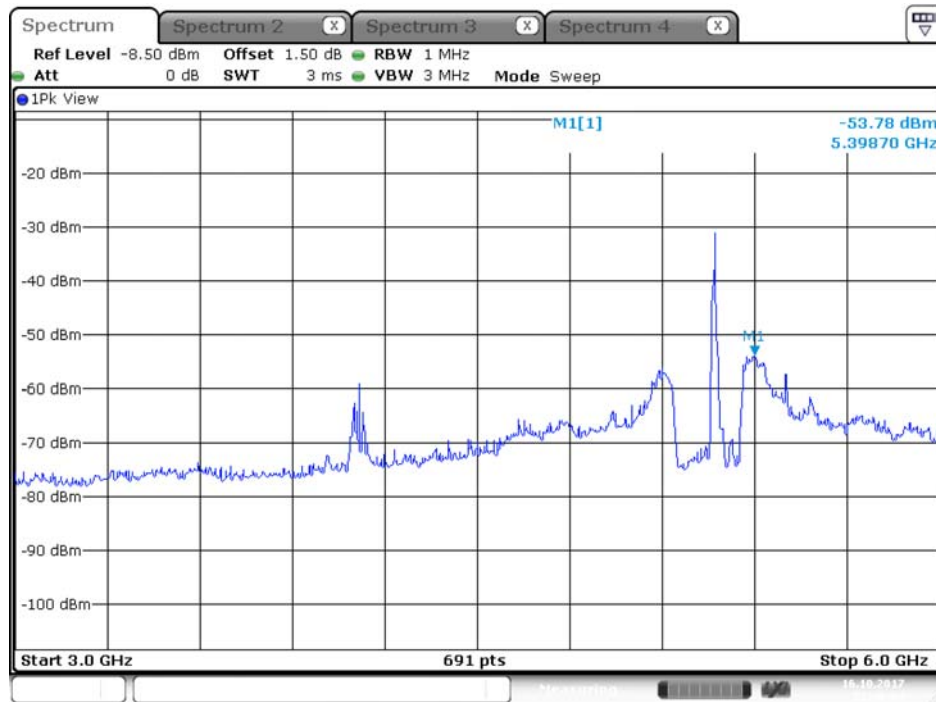

Plot on Configuration QPSK, 80M / 5720 MHz / Average / Port 1 / 1GHz~3GHz

Date: 13.OCT.2017 01:20:21

Plot on Configuration QPSK, 80M / 5720 MHz / Average / Port 2 / 1GHz~3GHz

Date: 13.OCT.2017 01:19:42

Plot on Configuration QPSK, 80M / 5720 MHz / Peak / Port 1 / 1GHz~3GHz

Date: 13.OCT.2017 01:21:05

Plot on Configuration QPSK, 80M / 5720 MHz / Peak / Port 2 / 1GHz~3GHz

Date: 13.OCT.2017 01:19:16

Plot on Configuration QPSK, 20M / 5260 MHz / Average / Port 1 / 3GHz~6GHz

Date: 20.OCT.2017 14:33:51

Plot on Configuration QPSK, 20M / 5260 MHz / Average / Port 2 / 3GHz~6GHz

Date: 16.OCT.2017 22:52:19

Plot on Configuration QPSK, 20M / 5260 MHz / Peak / Port 1 / 3GHz~6GHz

Date: 16.OCT.2017 22:46:04

Plot on Configuration QPSK, 20M / 5260 MHz / Peak / Port 2 / 3GHz~6GHz