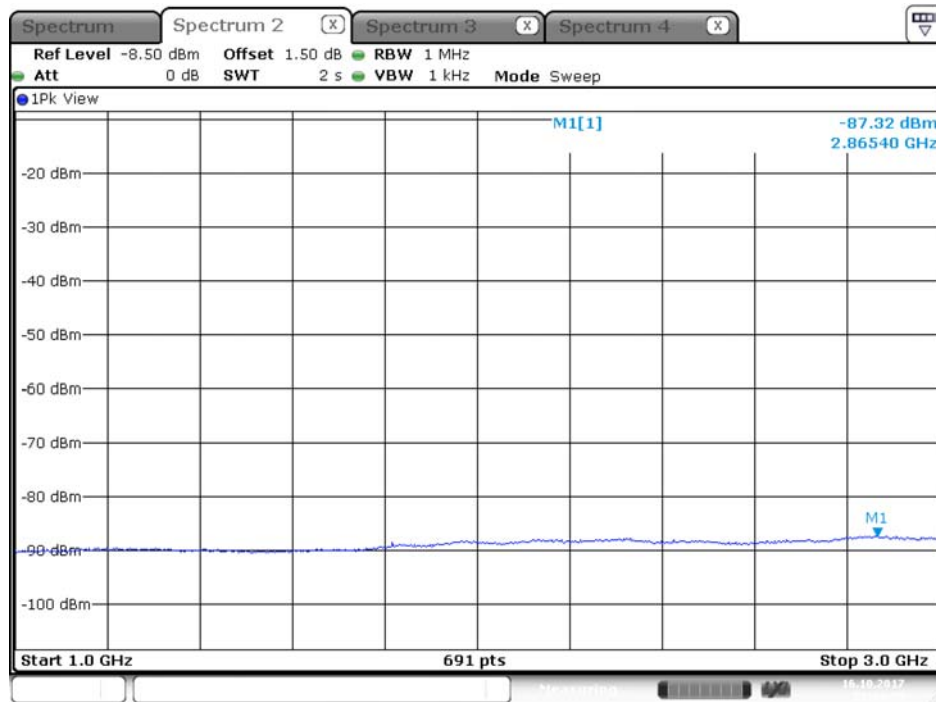

Plot on Configuration QPSK, 20M / 5320 MHz / Peak / Port 2 / 1GHz~3GHz

Plot on Configuration QPSK, 20M / 5250 MHz / Average / Port 1 / 1GHz~3GHz

Plot on Configuration QPSK, 20M / 5250 MHz / Average / Port 2 / 1GHz~3GHz

Plot on Configuration QPSK, 20M / 5250 MHz / Peak / Port 1 / 1GHz~3GHz

Date: 17.OCT.2017 18:53:38

Plot on Configuration QPSK, 20M / 5250 MHz / Peak / Port 2 / 1GHz~3GHz

Date: 17.OCT.2017 19:52:24

Plot on Configuration QPSK, 80M / 5290 MHz / Average / Port 1 / 1GHz~3GHz

Date: 16.OCT.2017 23:34:54

Plot on Configuration QPSK, 80M / 5290 MHz / Average / Port 2 / 1GHz~3GHz

Date: 16.OCT.2017 23:58:31

Plot on Configuration QPSK, 80M / 5290 MHz / Peak / Port 1 / 1GHz~3GHz

Date: 16.OCT.2017 23:35:08

Plot on Configuration QPSK, 80M / 5290 MHz / Peak / Port 2 / 1GHz~3GHz

Date: 16.OCT.2017 23:57:32

Plot on Configuration QPSK, 80M / 5300 MHz / Average / Port 1 / 1GHz~3GHz

Date: 17.OCT.2017 00:00:22

Plot on Configuration QPSK, 80M / 5300 MHz / Average / Port 2 / 1GHz~3GHz