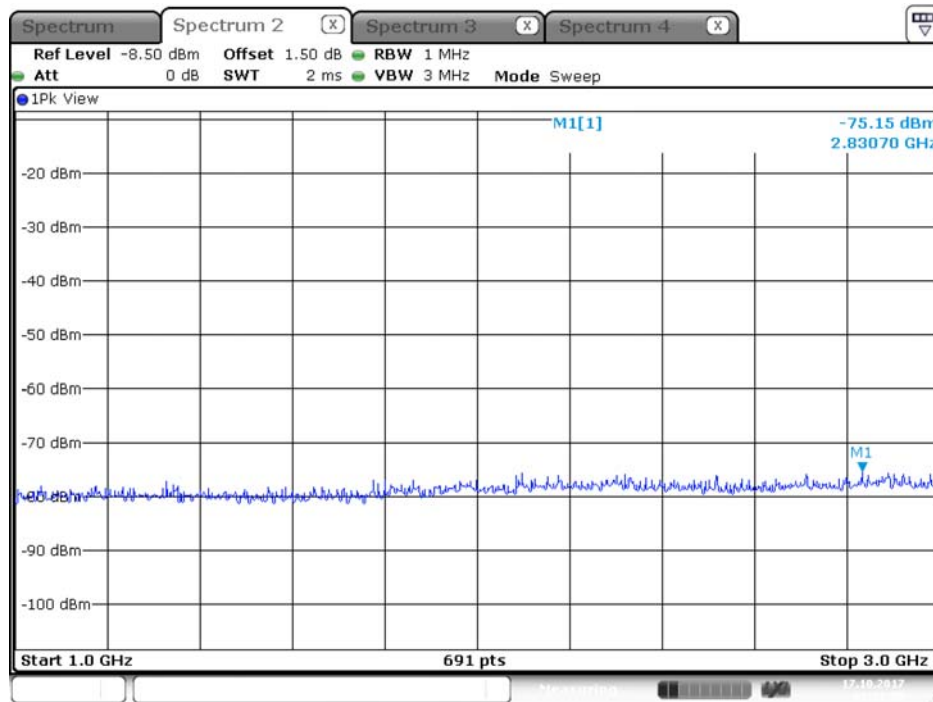

Plot on Configuration QPSK, 80M / 5290 MHz / Peak / Port 2 / 1GHz~3GHz

Date: 16.OCT.2017 23:57:32

Plot on Configuration QPSK, 80M / 5300 MHz / Average / Port 1 / 1GHz~3GHz

Date: 17.OCT.2017 00:00:22

Plot on Configuration QPSK, 80M / 5300 MHz / Average / Port 2 / 1GHz~3GHz

Date: 17.OCT.2017 01:04:52

Plot on Configuration QPSK, 80M / 5300 MHz / Peak / Port 1 / 1GHz~3GHz

Date: 17.OCT.2017 00:00:35

Plot on Configuration QPSK, 80M / 5300 MHz / Peak / Port 2 / 1GHz~3GHz

Date: 17.OCT.2017 01:04:36

Plot on Configuration QPSK, 80M / 5310 MHz / Average / Port 1 / 1GHz~3GHz

Plot on Configuration QPSK, 80M / 5310 MHz / Average / Port 2 / 1GHz~3GHz

Plot on Configuration QPSK, 80M / 5310 MHz / Peak / Port 1 / 1GHz~3GHz

Date: 17.OCT.2017 01:11:51

Plot on Configuration QPSK, 80M / 5310 MHz / Peak / Port 2 / 1GHz~3GHz

Date: 17.OCT.2017 01:27:02

Plot on Configuration QPSK, 80M / 5250 MHz / Average / Port 1 / 1GHz~3GHz

Date: 17.OCT.2017 20:12:01