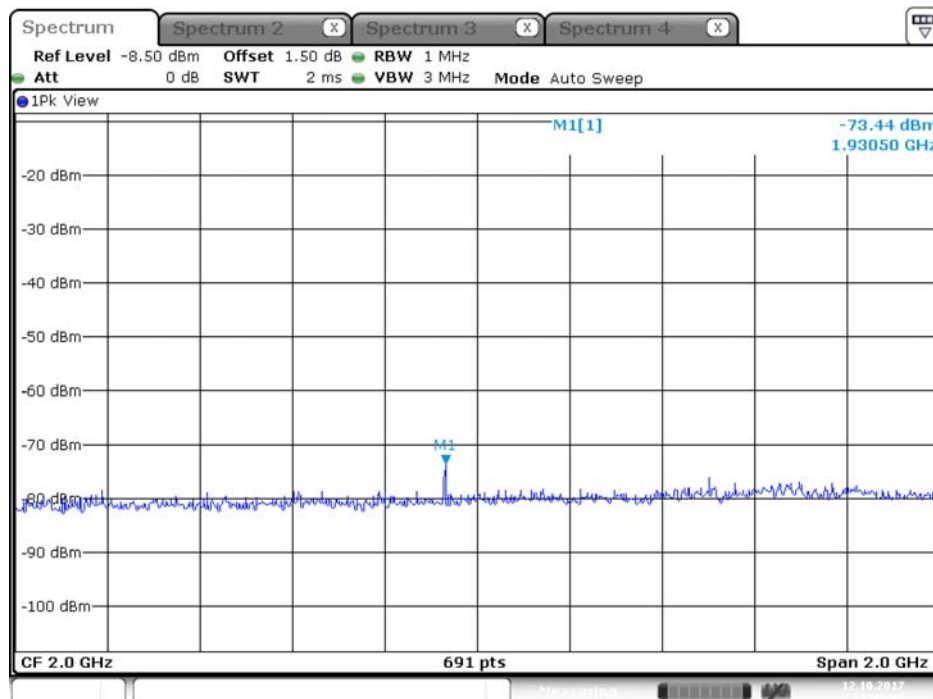

Plot on Configuration QPSK, 80M / 5610 MHz / Average / Port 1 / 1GHz~3GHz

Plot on Configuration QPSK, 80M / 5610 MHz / Average / Port 2 / 1GHz~3GHz

Plot on Configuration QPSK, 80M / 5610 MHz / Peak / Port 1 / 1GHz~3GHz

Plot on Configuration QPSK, 80M / 5610 MHz / Peak / Port 2 / 1GHz~3GHz

Plot on Configuration QPSK, 80M / 5650 MHz / Average / Port 1 / 1GHz~3GHz

Date: 12.OCT.2017 21:54:36

Plot on Configuration QPSK, 80M / 5650 MHz / Average / Port 2 / 1GHz~3GHz

Date: 12.OCT.2017 22:05:45

Plot on Configuration QPSK, 80M / 5650 MHz / Peak / Port 1 / 1GHz~3GHz

Date: 12.OCT.2017 21:55:04

Plot on Configuration QPSK, 80M / 5650 MHz / Peak / Port 2 / 1GHz~3GHz

Date: 12.OCT.2017 22:05:28