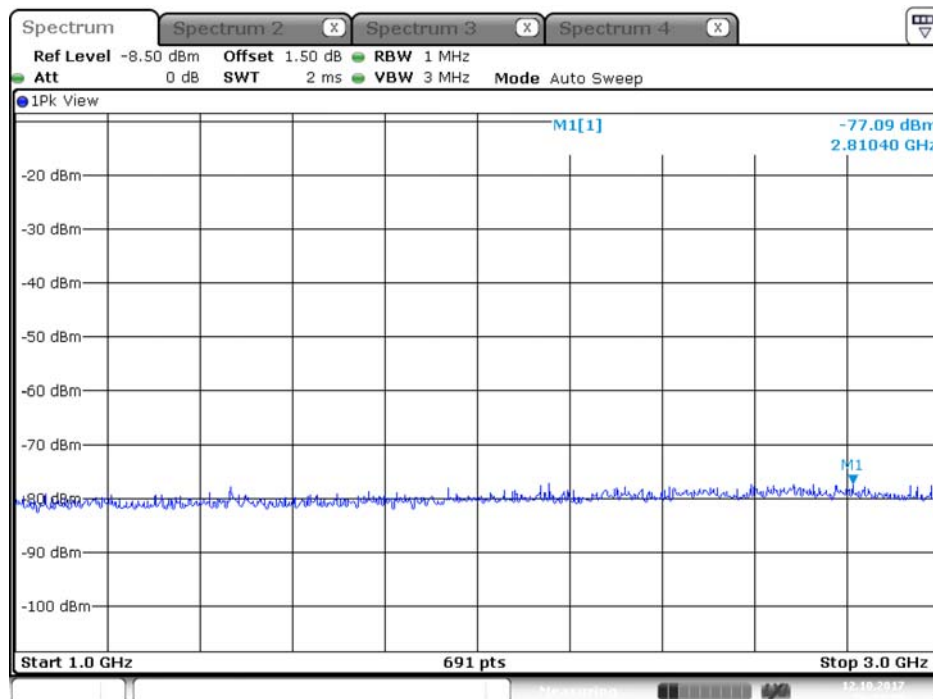

Plot on Configuration QPSK, 20M / 5500 MHz / Peak / Port 1 / 1GHz~3GHz

Date: 12.OCT.2017 17:41:18

Plot on Configuration QPSK, 20M / 5500 MHz / Peak / Port 2 / 1GHz~3GHz

Date: 12.OCT.2017 19:37:00

Plot on Configuration QPSK, 20M / 5580 MHz / Average / Port 1 / 1GHz~3GHz

Date: 12.OCT.2017 19:39:44

Plot on Configuration QPSK, 20M / 5580 MHz / Average / Port 2 / 1GHz~3GHz

Date: 12.OCT.2017 20:04:02

Plot on Configuration QPSK, 20M / 5580 MHz / Peak / Port 1 / 1GHz~3GHz

Date: 12.OCT.2017 19:40:11

Plot on Configuration QPSK, 20M / 5580 MHz / Peak / Port 2 / 1GHz~3GHz

Date: 12.OCT.2017 20:03:20

Plot on Configuration QPSK, 20M / 5650 MHz / Average / Port 1 / 1GHz~3GHz

Plot on Configuration QPSK, 20M / 5650 MHz / Average / Port 2 / 1GHz~3GHz