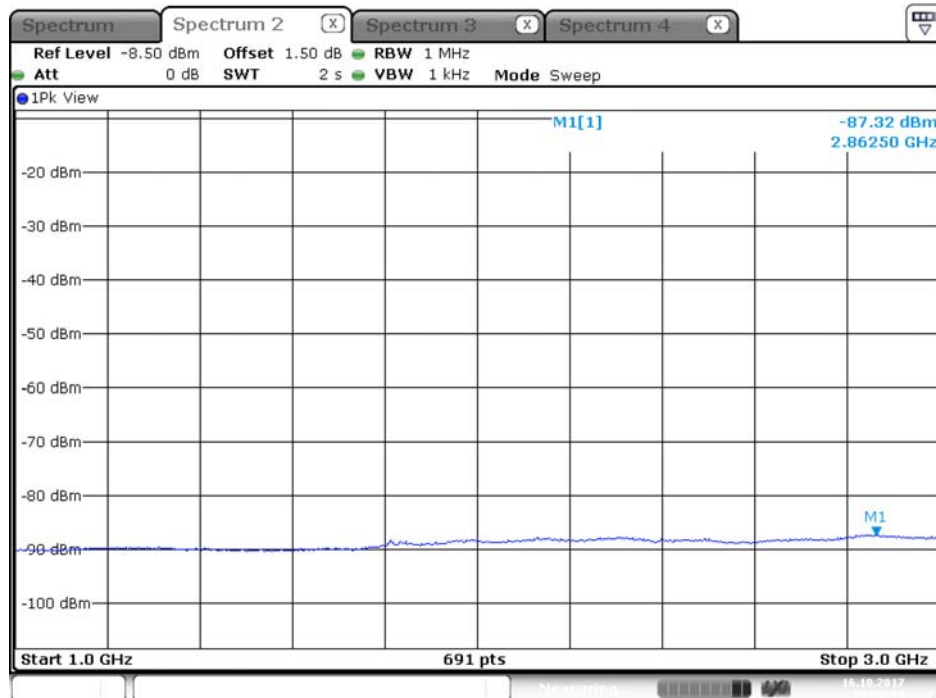

Plot on Configuration QPSK, 20M / 5320 MHz / Peak / Port 2 / 1GHz~3GHz

Plot on Configuration QPSK, 20M / 5250 MHz / Average / Port 1 / 1GHz~3GHz

Plot on Configuration QPSK, 20M / 5250 MHz / Average / Port 2 / 1GHz~3GHz

Plot on Configuration QPSK, 20M / 5250 MHz / Peak / Port 1 / 1GHz~3GHz

Date: 17.OCT.2017 18:53:38

Plot on Configuration QPSK, 20M / 5250 MHz / Peak / Port 2 / 1GHz~3GHz

Date: 17.OCT.2017 19:52:24

Plot on Configuration QPSK, 80M / 5290 MHz / Average / Port 1 / 1GHz~3GHz

Date: 16.OCT.2017 23:34:54

Plot on Configuration QPSK, 80M / 5290 MHz / Average / Port 2 / 1GHz~3GHz

Date: 16.OCT.2017 23:58:31

Plot on Configuration QPSK, 80M / 5290 MHz / Peak / Port 1 / 1GHz~3GHz

Date: 16.OCT.2017 23:35:08

Plot on Configuration QPSK, 80M / 5290 MHz / Peak / Port 2 / 1GHz~3GHz

Date: 16.OCT.2017 23:57:32

Plot on Configuration QPSK, 80M / 5300 MHz / Average / Port 1 / 1GHz~3GHz

Date: 17.OCT.2017 00:00:22

Plot on Configuration QPSK, 80M / 5300 MHz / Average / Port 2 / 1GHz~3GHz