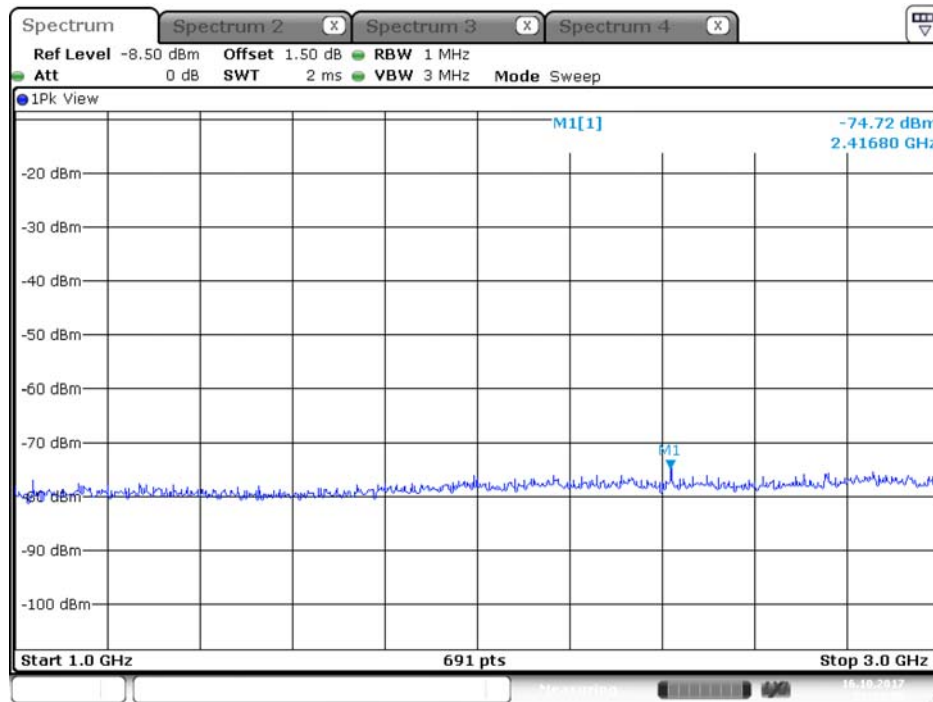

Plot on Configuration QPSK, 20M / 5260 MHz / Peak / Port 1 / 1GHz~3GHz

Plot on Configuration QPSK, 20M / 5260 MHz / Peak / Port 2 / 1GHz~3GHz

Plot on Configuration QPSK, 20M / 5300 MHz / Average / Port 1 / 1GHz~3GHz

Date: 16.OCT.2017 22:32:18

Plot on Configuration QPSK, 20M / 5300 MHz / Average / Port 2 / 1GHz~3GHz

Date: 16.OCT.2017 23:11:53

Plot on Configuration QPSK, 20M / 5300 MHz / Peak / Port 1 / 1GHz~3GHz

Plot on Configuration QPSK, 20M / 5300 MHz / Peak / Port 2 / 1GHz~3GHz

Plot on Configuration QPSK, 20M / 5320 MHz / Average / Port 1 / 1GHz~3GHz

Plot on Configuration QPSK, 20M / 5320 MHz / Average / Port 2 / 1GHz~3GHz

Plot on Configuration QPSK, 20M / 5320 MHz / Peak / Port 1 / 1GHz~3GHz