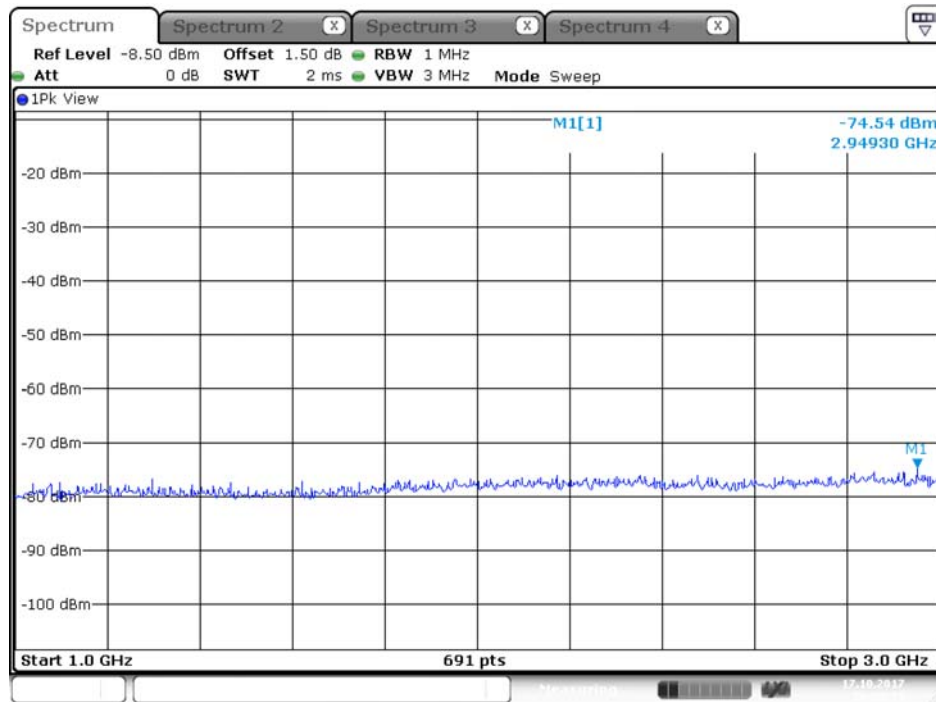

Plot on Configuration QPSK, 80M / 5310 MHz / Average / Port 1 / 1GHz~3GHz

Plot on Configuration QPSK, 80M / 5310 MHz / Average / Port 2 / 1GHz~3GHz

Plot on Configuration QPSK, 80M / 5310 MHz / Peak / Port 1 / 1GHz~3GHz

Date: 17.OCT.2017 01:11:51

Plot on Configuration QPSK, 80M / 5310 MHz / Peak / Port 2 / 1GHz~3GHz

Date: 17.OCT.2017 01:27:02

Plot on Configuration QPSK, 80M / 5250 MHz / Average / Port 1 / 1GHz~3GHz

Date: 17.OCT.2017 20:12:01

Plot on Configuration QPSK, 80M / 5250 MHz / Average / Port 2 / 1GHz~3GHz

Date: 17.OCT.2017 20:37:51

Plot on Configuration QPSK, 80M / 5250 MHz / Peak / Port 1 / 1GHz~3GHz

Date: 17.OCT.2017 20:20:16

Plot on Configuration QPSK, 80M / 5250 MHz / Peak / Port 2 / 1GHz~3GHz