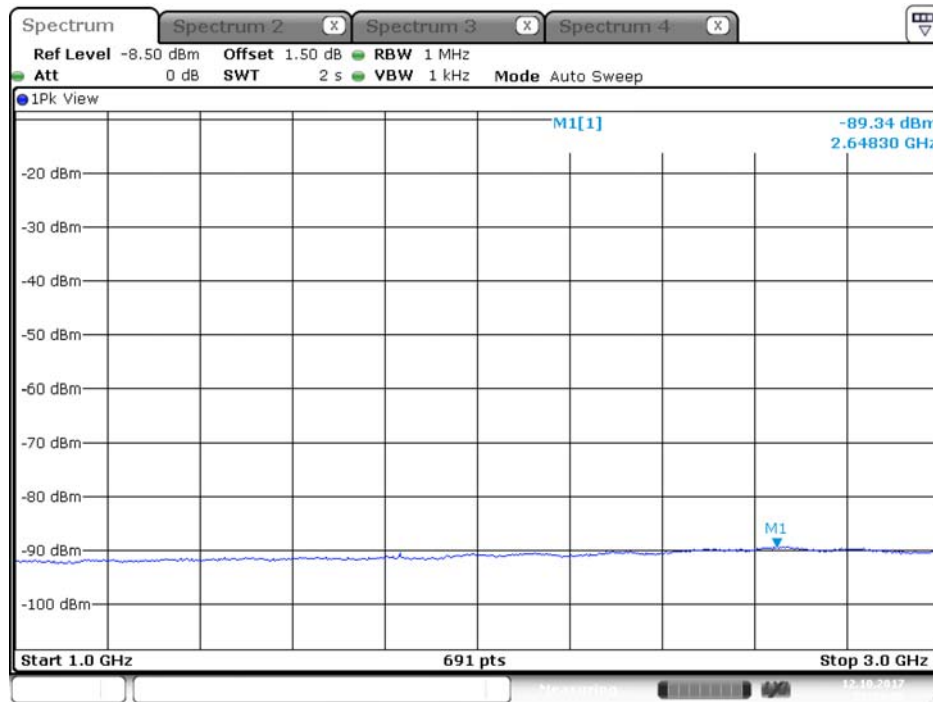

Plot on Configuration QPSK, 20M / 5650 MHz / Peak / Port 1 / 1GHz~3GHz

Date: 12.OCT.2017 20:07:44

Plot on Configuration QPSK, 20M / 5650 MHz / Peak / Port 2 / 1GHz~3GHz

Date: 12.OCT.2017 20:31:53

Plot on Configuration QPSK, 20M / 5720 MHz / Average / Port 1 / 1GHz~3GHz

Date: 13.OCT.2017 01:22:22

Plot on Configuration QPSK, 20M / 5720 MHz / Average / Port 2 / 1GHz~3GHz

Date: 13.OCT.2017 01:17:51

Plot on Configuration QPSK, 20M / 5720 MHz / Peak / Port 1 / 1GHz~3GHz

Date: 13.OCT.2017 01:21:46

Plot on Configuration QPSK, 20M / 5720 MHz / Peak / Port 2 / 1GHz~3GHz

Date: 13.OCT.2017 01:18:15

Plot on Configuration QPSK, 80M / 5510 MHz / Average / Port 1 / 1GHz~3GHz

Date: 12.OCT.2017 21:24:25

Plot on Configuration QPSK, 80M / 5510 MHz / Average / Port 2 / 1GHz~3GHz

Date: 12.OCT.2017 21:38:49

Plot on Configuration QPSK, 80M / 5510 MHz / Peak / Port 1 / 1GHz~3GHz

Date: 12.OCT.2017 21:24:45

Plot on Configuration QPSK, 80M / 5510 MHz / Peak / Port 2 / 1GHz~3GHz

Date: 12.OCT.2017 21:38:32