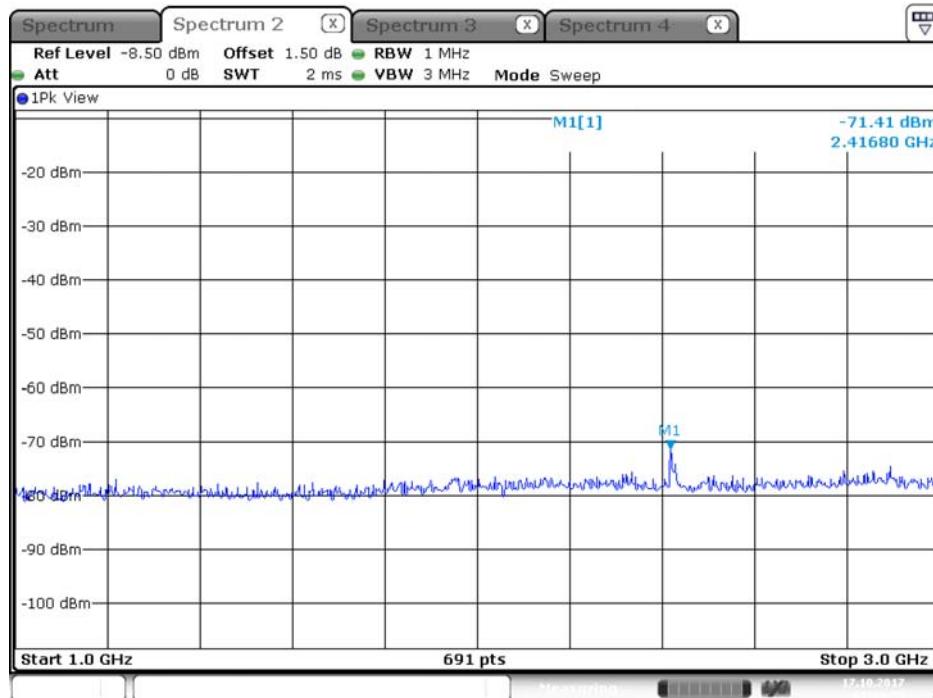

Date: 16.OCT.2017 23:34:54

Plot on Configuration QPSK, 80M / 5290 MHz / Average / Port 2 / 1GHz~3GHz

Date: 16.OCT.2017 23:58:31

Plot on Configuration QPSK, 80M / 5290 MHz / Peak / Port 1 / 1GHz~3GHz

Date: 16.OCT.2017 23:35:08

Plot on Configuration QPSK, 80M / 5290 MHz / Peak / Port 2 / 1GHz~3GHz

Date: 16.OCT.2017 23:57:32

Plot on Configuration QPSK, 80M / 5300 MHz / Average / Port 1 / 1GHz~3GHz

Date: 17.OCT.2017 00:00:22

Plot on Configuration QPSK, 80M / 5300 MHz / Average / Port 2 / 1GHz~3GHz

Date: 17.OCT.2017 01:04:52

Plot on Configuration QPSK, 80M / 5300 MHz / Peak / Port 1 / 1GHz~3GHz

Date: 17.OCT.2017 00:00:35

Plot on Configuration QPSK, 80M / 5300 MHz / Peak / Port 2 / 1GHz~3GHz

Date: 17.OCT.2017 01:04:36

Plot on Configuration QPSK, 80M / 5310 MHz / Average / Port 1 / 1GHz~3GHz

Plot on Configuration QPSK, 80M / 5310 MHz / Average / Port 2 / 1GHz~3GHz

Plot on Configuration QPSK, 80M / 5310 MHz / Peak / Port 1 / 1GHz~3GHz