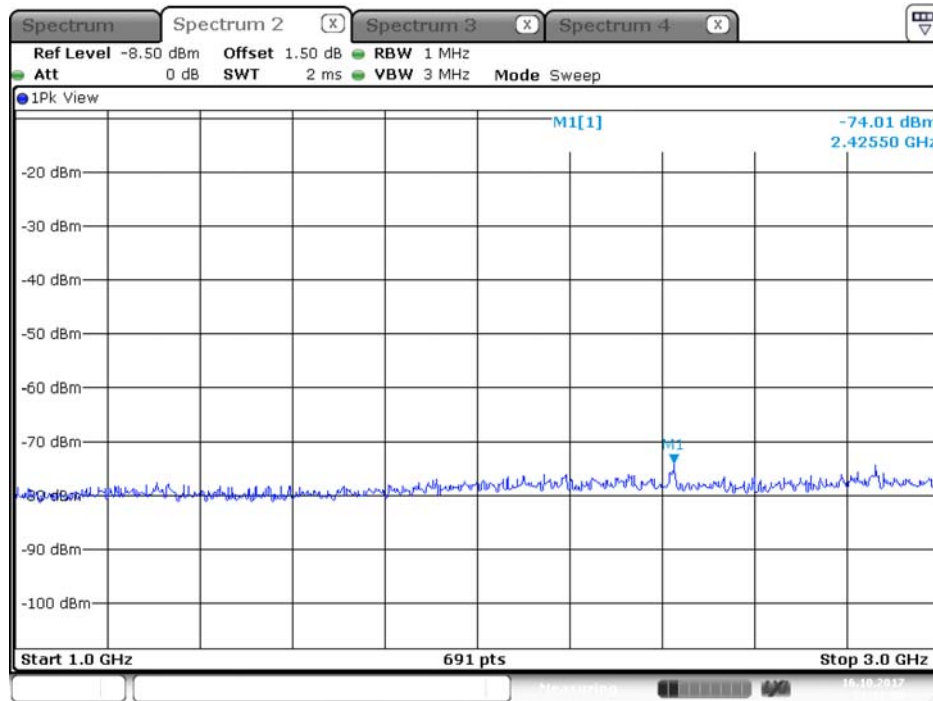

Plot on Configuration QPSK, 20M / 5260 MHz / Peak / Port 1 / 1GHz~3GHz

Plot on Configuration QPSK, 20M / 5260 MHz / Peak / Port 2 / 1GHz~3GHz

Plot on Configuration QPSK, 20M / 5300 MHz / Average / Port 1 / 1GHz~3GHz

Date: 16.OCT.2017 22:32:18

Plot on Configuration QPSK, 20M / 5300 MHz / Average / Port 2 / 1GHz~3GHz

Date: 16.OCT.2017 23:11:53

Plot on Configuration QPSK, 20M / 5300 MHz / Peak / Port 1 / 1GHz~3GHz

Plot on Configuration QPSK, 20M / 5300 MHz / Peak / Port 2 / 1GHz~3GHz

Plot on Configuration QPSK, 20M / 5320 MHz / Average / Port 1 / 1GHz~3GHz

Plot on Configuration QPSK, 20M / 5320 MHz / Average / Port 2 / 1GHz~3GHz

Plot on Configuration QPSK, 20M / 5320 MHz / Peak / Port 1 / 1GHz~3GHz

Plot on Configuration QPSK, 20M / 5320 MHz / Peak / Port 2 / 1GHz~3GHz

Plot on Configuration QPSK, 20M / 5250 MHz / Average / Port 1 / 1GHz~3GHz

Plot on Configuration QPSK, 20M / 5250 MHz / Average / Port 2 / 1GHz~3GHz