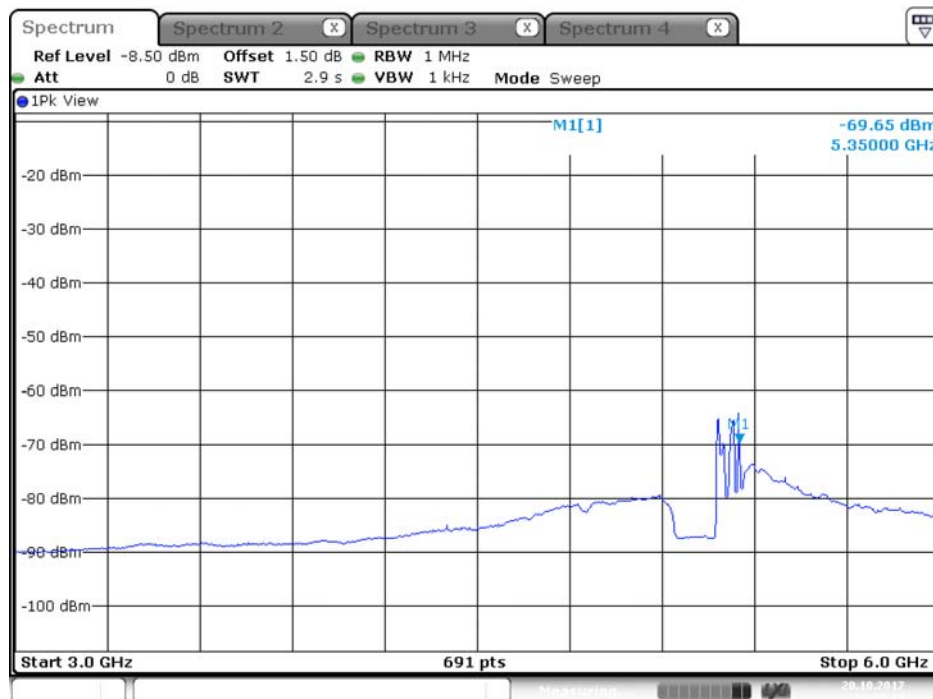

Plot on Configuration QPSK, 80M / 5290 MHz / Average / Port 2 / 3GHz~6GHz

Plot on Configuration QPSK, 80M / 5290 MHz / Peak / Port 1 / 3GHz~6GHz

Date: 16.OCT.2017 23:37:33

Plot on Configuration QPSK, 80M / 5290 MHz / Peak / Port 2 / 3GHz~6GHz

Date: 16.OCT.2017 23:55:39

Plot on Configuration QPSK, 80M / 5300 MHz / Average / Port 1 / 3GHz~6GHz

Date: 17.OCT.2017 00:01:36

Plot on Configuration QPSK, 80M / 5300 MHz / Average / Port 2 / 3GHz~6GHz

Date: 17.OCT.2017 01:08:03

Plot on Configuration QPSK, 80M / 5300 MHz / Peak / Port 1 / 3GHz~6GHz

Date: 17.OCT.2017 00:01:55

Plot on Configuration QPSK, 80M / 5300 MHz / Peak / Port 2 / 3GHz~6GHz

Date: 17.OCT.2017 01:05:45

Plot on Configuration QPSK, 80M / 5310 MHz / Average / Port 1 / 3GHz~6GHz

Date: 20.OCT.2017 14:03:16

Plot on Configuration QPSK, 80M / 5310 MHz / Average / Port 2 / 3GHz~6GHz

Date: 20.OCT.2017 14:15:12

Plot on Configuration QPSK, 80M / 5310 MHz / Peak / Port 1 / 3GHz~6GHz

Plot on Configuration QPSK, 80M / 5310 MHz / Peak / Port 2 / 3GHz~6GHz