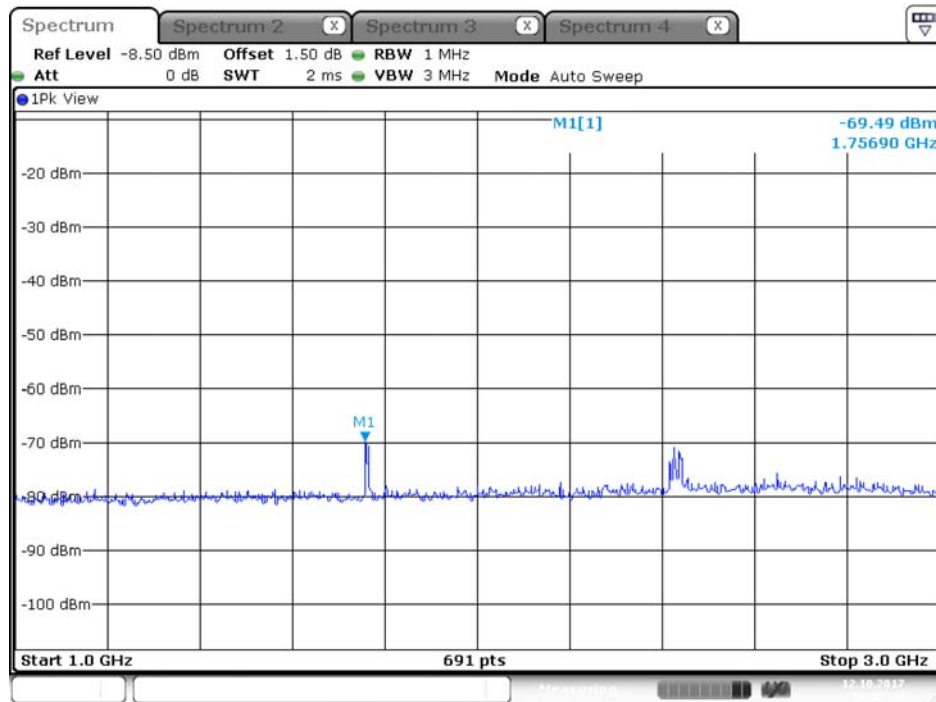

Date: 12.OCT.2017 19:39:44

Plot on Configuration QPSK, 20M / 5580 MHz / Average / Port 2 / 1GHz~3GHz

Date: 12.OCT.2017 20:04:02

Plot on Configuration QPSK, 20M / 5580 MHz / Peak / Port 1 / 1GHz~3GHz

Date: 12.OCT.2017 19:40:11

Plot on Configuration QPSK, 20M / 5580 MHz / Peak / Port 2 / 1GHz~3GHz

Date: 12.OCT.2017 20:03:20

Plot on Configuration QPSK, 20M / 5650 MHz / Average / Port 1 / 1GHz~3GHz

Plot on Configuration QPSK, 20M / 5650 MHz / Average / Port 2 / 1GHz~3GHz

Plot on Configuration QPSK, 20M / 5650 MHz / Peak / Port 1 / 1GHz~3GHz

Date: 12.OCT.2017 20:07:44

Plot on Configuration QPSK, 20M / 5650 MHz / Peak / Port 2 / 1GHz~3GHz

Date: 12.OCT.2017 20:31:53

Plot on Configuration QPSK, 20M / 5720 MHz / Average / Port 1 / 1GHz~3GHz

Date: 13.OCT.2017 01:22:22

Plot on Configuration QPSK, 20M / 5720 MHz / Average / Port 2 / 1GHz~3GHz

Date: 13.OCT.2017 01:17:51

Plot on Configuration QPSK, 20M / 5720 MHz / Peak / Port 1 / 1GHz~3GHz

Date: 13.OCT.2017 01:21:46