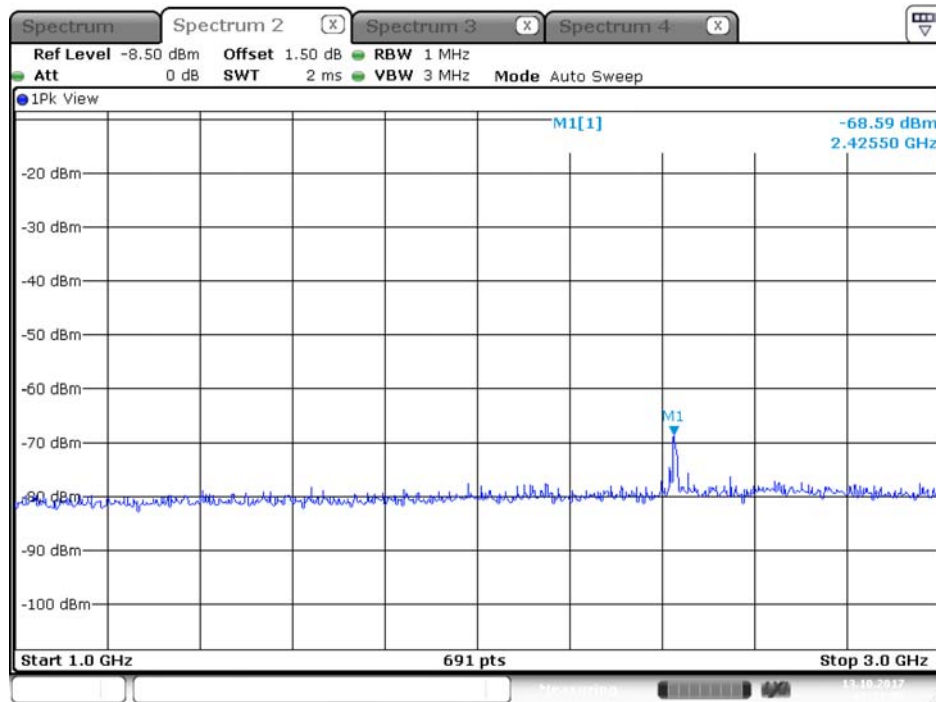

Date: 12.OCT.2017 22:05:45

Plot on Configuration QPSK, 80M / 5650 MHz / Peak / Port 1 / 1GHz~3GHz

Date: 12.OCT.2017 21:55:04

Plot on Configuration QPSK, 80M / 5650 MHz / Peak / Port 2 / 1GHz~3GHz

Date: 12.OCT.2017 22:05:28

Plot on Configuration QPSK, 80M / 5720 MHz / Average / Port 1 / 1GHz~3GHz

Date: 13.OCT.2017 01:20:21

Plot on Configuration QPSK, 80M / 5720 MHz / Average / Port 2 / 1GHz~3GHz

Date: 13.OCT.2017 01:19:42

Plot on Configuration QPSK, 80M / 5720 MHz / Peak / Port 1 / 1GHz~3GHz

Date: 13.OCT.2017 01:21:05

Plot on Configuration QPSK, 80M / 5720 MHz / Peak / Port 2 / 1GHz~3GHz

Date: 13.OCT.2017 01:19:16

Plot on Configuration QPSK, 20M / 5260 MHz / Average / Port 1 / 3GHz~6GHz

Date: 20.OCT.2017 14:33:51