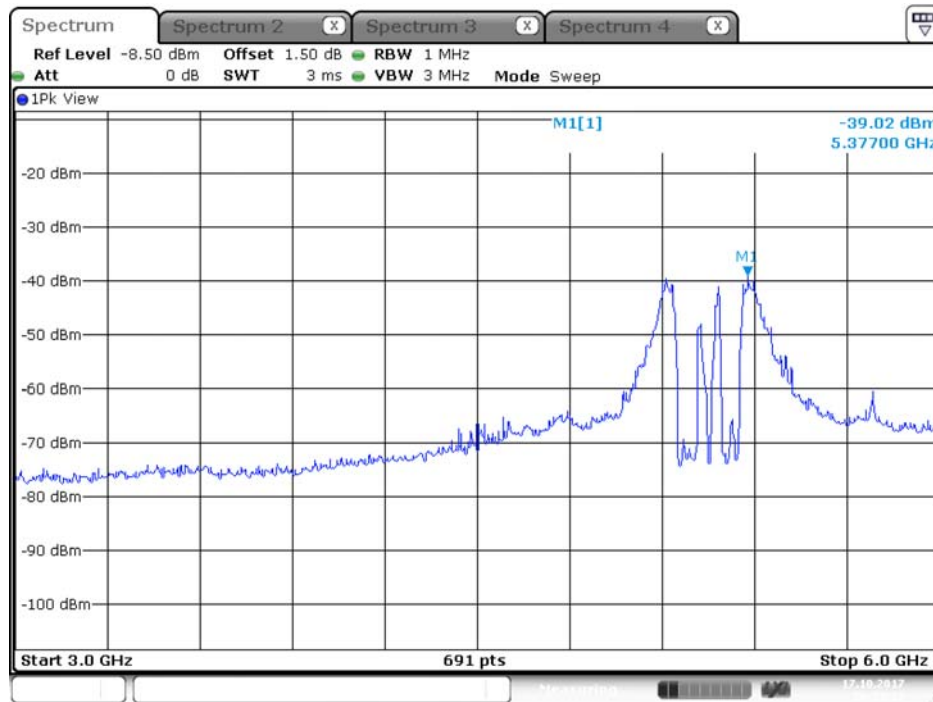

Date: 20.OCT.2017 14:03:16

Plot on Configuration QPSK, 80M / 5310 MHz / Average / Port 2 / 3GHz~6GHz

Date: 20.OCT.2017 14:15:12

Plot on Configuration QPSK, 80M / 5310 MHz / Peak / Port 1 / 3GHz~6GHz

Plot on Configuration QPSK, 80M / 5310 MHz / Peak / Port 2 / 3GHz~6GHz

Plot on Configuration QPSK, 80M / 5250 MHz / Average / Port 1 / 3GHz~6GHz

Date: 17.OCT.2017 20:22:28

Plot on Configuration QPSK, 80M / 5250 MHz / Average / Port 2 / 3GHz~6GHz

Date: 17.OCT.2017 20:40:57

Plot on Configuration QPSK, 80M / 5250 MHz / Peak / Port 1 / 3GHz~6GHz

Date: 17.OCT.2017 20:23:32

Plot on Configuration QPSK, 80M / 5250 MHz / Peak / Port 2 / 3GHz~6GHz

Date: 17.OCT.2017 20:42:12

Plot on Configuration QPSK, 20M / 5500 MHz / Average / Port 1 / 3GHz~6GHz

Date: 12.OCT.2017 17:48:54

Plot on Configuration QPSK, 20M / 5500 MHz / Average / Port 2 / 3GHz~6GHz

Date: 12.OCT.2017 19:35:59

Plot on Configuration QPSK, 20M / 5500 MHz / Peak / Port 1 / 3GHz~6GHz

Date: 12.OCT.2017 17:54:48

Plot on Configuration QPSK, 20M / 5500 MHz / Peak / Port 2 / 3GHz~6GHz