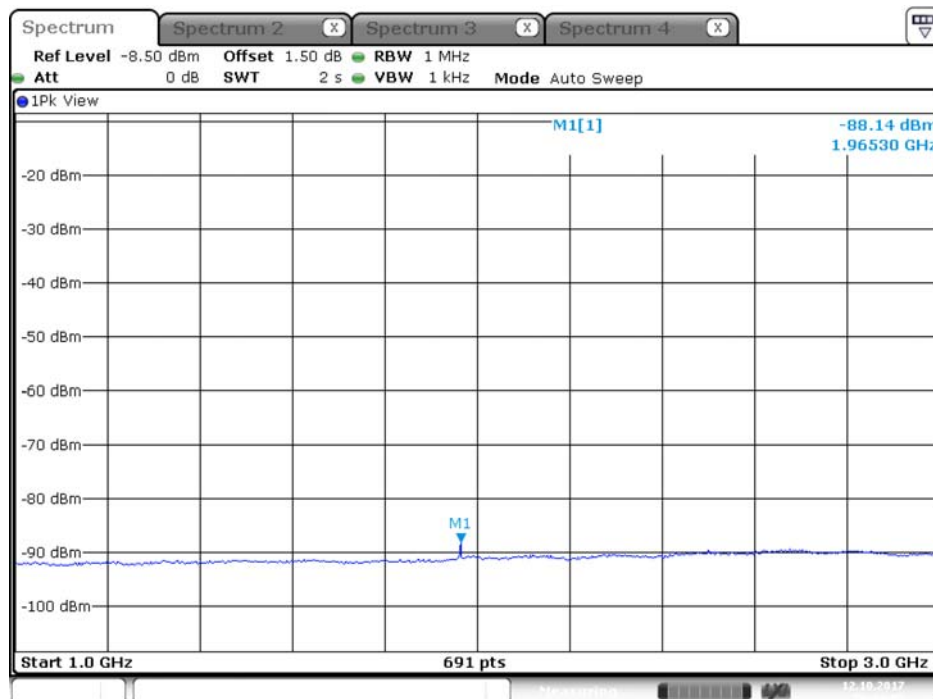

Plot on Configuration QPSK, 20M / 5500 MHz / Peak / Port 1 / 1GHz~3GHz

Date: 12.OCT.2017 17:41:18

Plot on Configuration QPSK, 20M / 5500 MHz / Peak / Port 2 / 1GHz~3GHz

Date: 12.OCT.2017 19:37:00

Plot on Configuration QPSK, 20M / 5580 MHz / Average / Port 1 / 1GHz~3GHz

Date: 12.OCT.2017 19:39:44

Plot on Configuration QPSK, 20M / 5580 MHz / Average / Port 2 / 1GHz~3GHz

Date: 12.OCT.2017 20:04:02

Plot on Configuration QPSK, 20M / 5580 MHz / Peak / Port 1 / 1GHz~3GHz

Date: 12.OCT.2017 19:40:11