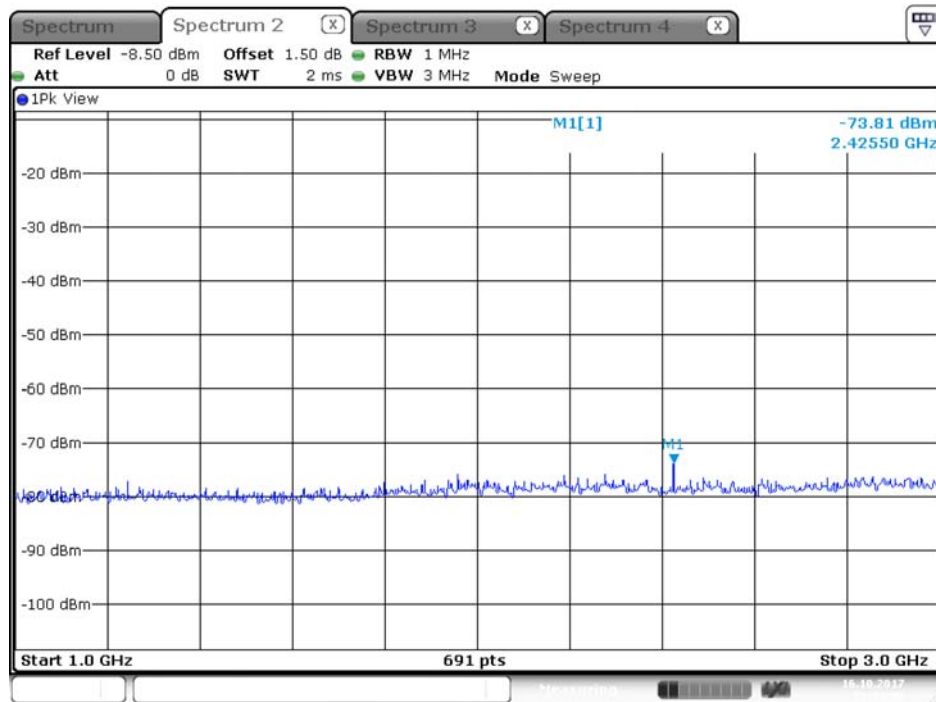

Plot on Configuration QPSK, 20M / 5320 MHz / Peak / Port 2 / 1GHz~3GHz

Plot on Configuration QPSK, 20M / 5250 MHz / Average / Port 1 / 1GHz~3GHz

Plot on Configuration QPSK, 20M / 5250 MHz / Average / Port 2 / 1GHz~3GHz

Plot on Configuration QPSK, 20M / 5250 MHz / Peak / Port 1 / 1GHz~3GHz

Date: 17.OCT.2017 18:53:38

Plot on Configuration QPSK, 20M / 5250 MHz / Peak / Port 2 / 1GHz~3GHz

Date: 17.OCT.2017 19:52:24

Plot on Configuration QPSK, 80M / 5290 MHz / Average / Port 1 / 1GHz~3GHz

Date: 16.OCT.2017 23:34:54

Plot on Configuration QPSK, 80M / 5290 MHz / Average / Port 2 / 1GHz~3GHz

Date: 16.OCT.2017 23:58:31

Plot on Configuration QPSK, 80M / 5290 MHz / Peak / Port 1 / 1GHz~3GHz

Date: 16.OCT.2017 23:35:08

Plot on Configuration QPSK, 80M / 5290 MHz / Peak / Port 2 / 1GHz~3GHz

Date: 16.OCT.2017 23:57:32

Plot on Configuration QPSK, 80M / 5300 MHz / Average / Port 1 / 1GHz~3GHz

Date: 17.OCT.2017 00:00:22

Plot on Configuration QPSK, 80M / 5300 MHz / Average / Port 2 / 1GHz~3GHz