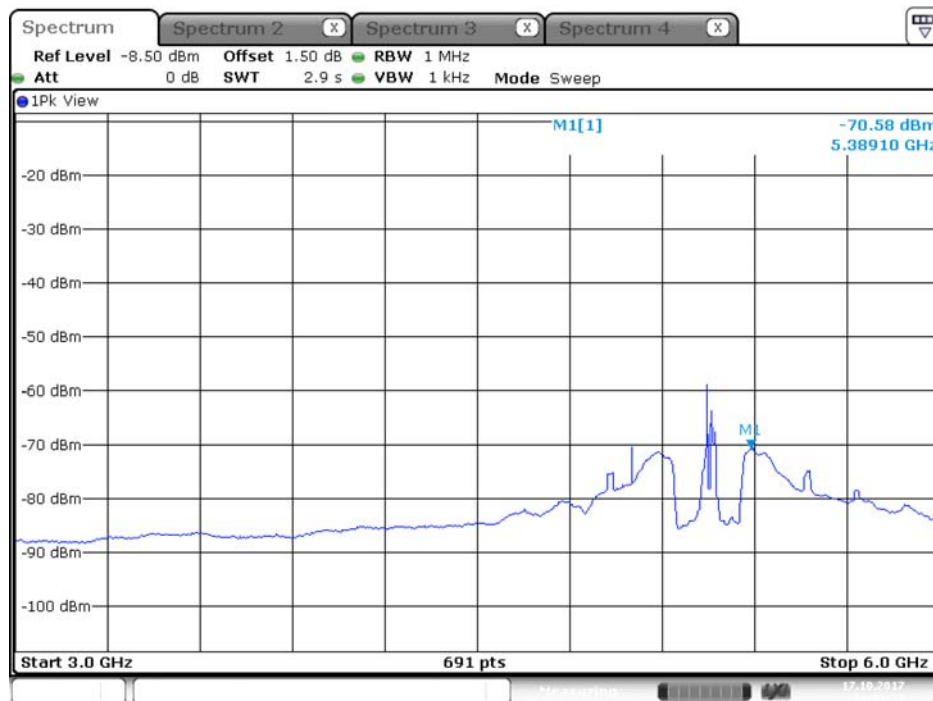

Date: 16.OCT.2017 23:18:56

Plot on Configuration QPSK, 20M / 5320 MHz / Average / Port 2 / 3GHz~6GHz

Date: 16.OCT.2017 23:31:10

Plot on Configuration QPSK, 20M / 5320 MHz / Peak / Port 1 / 3GHz~6GHz

Date: 16.OCT.2017 23:20:09

Plot on Configuration QPSK, 20M / 5320 MHz / Peak / Port 2 / 3GHz~6GHz

Date: 16.OCT.2017 23:30:34

Plot on Configuration QPSK, 20M / 5250 MHz / Average / Port 1 / 3GHz~6GHz

Plot on Configuration QPSK, 20M / 5250 MHz / Average / Port 2 / 3GHz~6GHz

Plot on Configuration QPSK, 20M / 5250 MHz / Peak / Port 1 / 3GHz~6GHz

Date: 17.OCT.2017 19:06:46

Plot on Configuration QPSK, 20M / 5250 MHz / Peak / Port 2 / 3GHz~6GHz

Date: 17.OCT.2017 19:56:02

Plot on Configuration QPSK, 80M / 5290 MHz / Average / Port 1 / 3GHz~6GHz

Plot on Configuration QPSK, 80M / 5290 MHz / Average / Port 2 / 3GHz~6GHz

Plot on Configuration QPSK, 80M / 5290 MHz / Peak / Port 1 / 3GHz~6GHz

Date: 16.OCT.2017 23:37:33

Plot on Configuration QPSK, 80M / 5290 MHz / Peak / Port 2 / 3GHz~6GHz