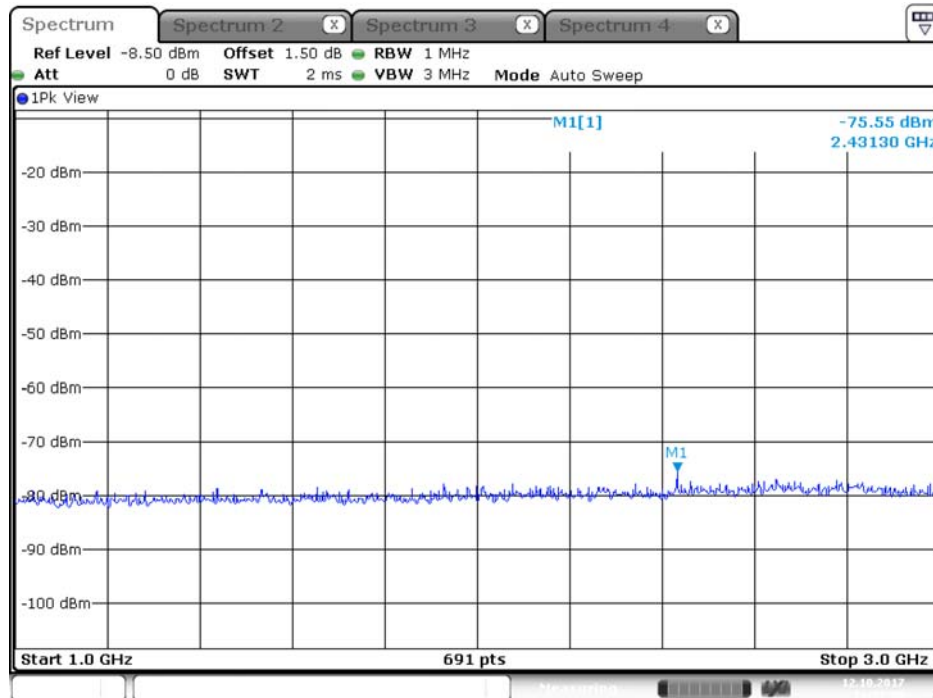

Plot on Configuration QPSK, 80M / 5250 MHz / Average / Port 2 / 1GHz~3GHz

Date: 17.OCT.2017 20:37:51

Plot on Configuration QPSK, 80M / 5250 MHz / Peak / Port 1 / 1GHz~3GHz

Date: 17.OCT.2017 20:20:16

Plot on Configuration QPSK, 80M / 5250 MHz / Peak / Port 2 / 1GHz~3GHz

Date: 17.OCT.2017 20:38:49

Plot on Configuration QPSK, 20M / 5500 MHz / Average / Port 1 / 1GHz~3GHz

Date: 12.OCT.2017 17:39:26

Plot on Configuration QPSK, 20M / 5500 MHz / Average / Port 2 / 1GHz~3GHz

Date: 12.OCT.2017 19:37:19

Plot on Configuration QPSK, 20M / 5500 MHz / Peak / Port 1 / 1GHz~3GHz

Date: 12.OCT.2017 17:41:18

Plot on Configuration QPSK, 20M / 5500 MHz / Peak / Port 2 / 1GHz~3GHz

Date: 12.OCT.2017 19:37:00

Plot on Configuration QPSK, 20M / 5580 MHz / Average / Port 1 / 1GHz~3GHz