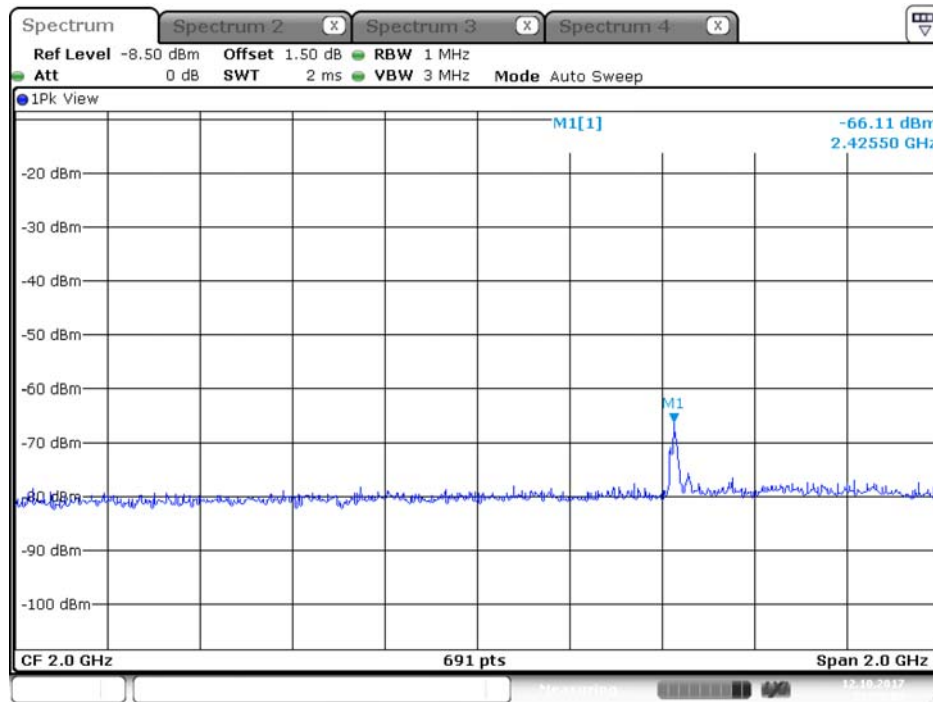

Plot on Configuration QPSK, 80M / 5610 MHz / Average / Port 1 / 1GHz~3GHz

Plot on Configuration QPSK, 80M / 5610 MHz / Average / Port 2 / 1GHz~3GHz

Plot on Configuration QPSK, 80M / 5610 MHz / Peak / Port 1 / 1GHz~3GHz

Plot on Configuration QPSK, 80M / 5610 MHz / Peak / Port 2 / 1GHz~3GHz

Plot on Configuration QPSK, 80M / 5650 MHz / Average / Port 1 / 1GHz~3GHz

Date: 12.OCT.2017 21:54:36

Plot on Configuration QPSK, 80M / 5650 MHz / Average / Port 2 / 1GHz~3GHz

Date: 12.OCT.2017 22:05:45

Plot on Configuration QPSK, 80M / 5650 MHz / Peak / Port 1 / 1GHz~3GHz

Date: 12.OCT.2017 21:55:04

Plot on Configuration QPSK, 80M / 5650 MHz / Peak / Port 2 / 1GHz~3GHz

Date: 12.OCT.2017 22:05:28