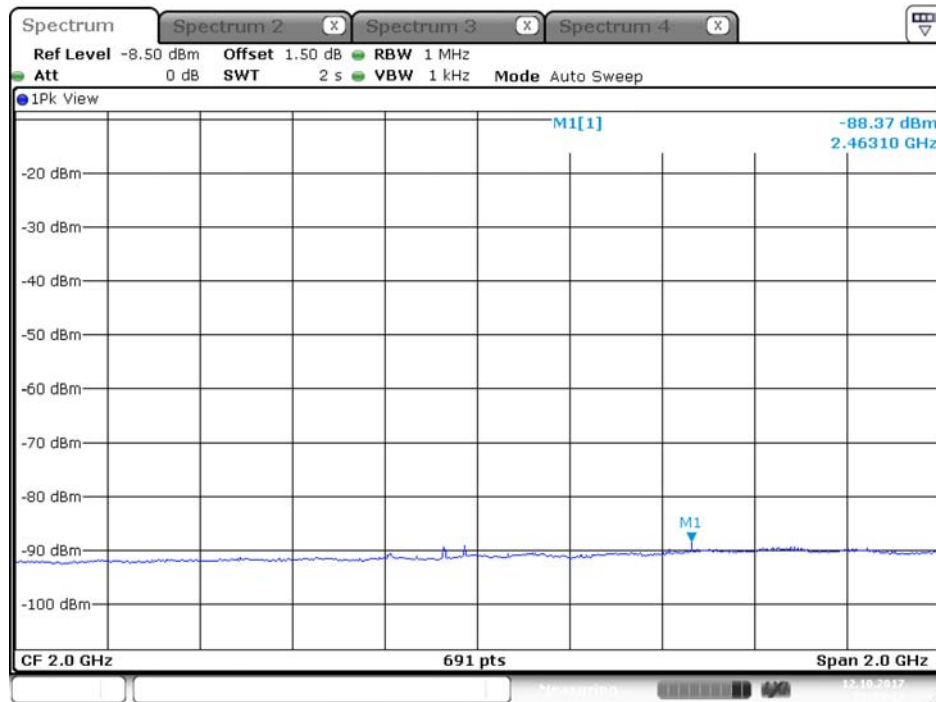

Date: 12.OCT.2017 21:38:49

Plot on Configuration QPSK, 80M / 5510 MHz / Peak / Port 1 / 1GHz~3GHz

Date: 12.OCT.2017 21:24:45

Plot on Configuration QPSK, 80M / 5510 MHz / Peak / Port 2 / 1GHz~3GHz

Date: 12.OCT.2017 21:38:32

Plot on Configuration QPSK, 80M / 5610 MHz / Average / Port 1 / 1GHz~3GHz

Plot on Configuration QPSK, 80M / 5610 MHz / Average / Port 2 / 1GHz~3GHz

Plot on Configuration QPSK, 80M / 5610 MHz / Peak / Port 1 / 1GHz~3GHz

Plot on Configuration QPSK, 80M / 5610 MHz / Peak / Port 2 / 1GHz~3GHz

Plot on Configuration QPSK, 80M / 5650 MHz / Average / Port 1 / 1GHz~3GHz

Date: 12.OCT.2017 21:54:36

Plot on Configuration QPSK, 80M / 5650 MHz / Average / Port 2 / 1GHz~3GHz

Date: 12.OCT.2017 22:05:45

Plot on Configuration QPSK, 80M / 5650 MHz / Peak / Port 1 / 1GHz~3GHz

Date: 12.OCT.2017 21:55:04

Plot on Configuration QPSK, 80M / 5650 MHz / Peak / Port 2 / 1GHz~3GHz

Date: 12.OCT.2017 22:05:28