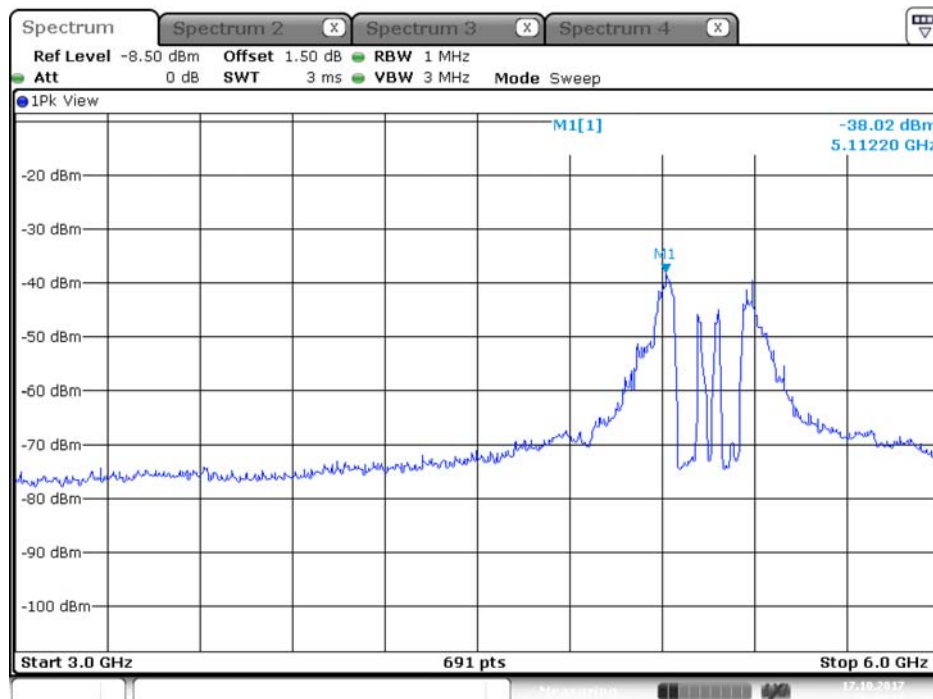

Date: 20.OCT.2017 14:03:16

Plot on Configuration QPSK, 80M / 5310 MHz / Average / Port 2 / 3GHz~6GHz

Date: 20.OCT.2017 14:15:12

Plot on Configuration QPSK, 80M / 5310 MHz / Peak / Port 1 / 3GHz~6GHz

Plot on Configuration QPSK, 80M / 5310 MHz / Peak / Port 2 / 3GHz~6GHz

Plot on Configuration QPSK, 80M / 5250 MHz / Average / Port 1 / 3GHz~6GHz

Date: 17.OCT.2017 20:22:28

Plot on Configuration QPSK, 80M / 5250 MHz / Average / Port 2 / 3GHz~6GHz

Date: 17.OCT.2017 20:40:57

Plot on Configuration QPSK, 80M / 5250 MHz / Peak / Port 1 / 3GHz~6GHz

Date: 17.OCT.2017 20:23:32

Plot on Configuration QPSK, 80M / 5250 MHz / Peak / Port 2 / 3GHz~6GHz

Date: 17.OCT.2017 20:42:12

Plot on Configuration QPSK, 20M / 5500 MHz / Average / Port 1 / 3GHz~6GHz

Date: 12.OCT.2017 17:48:54