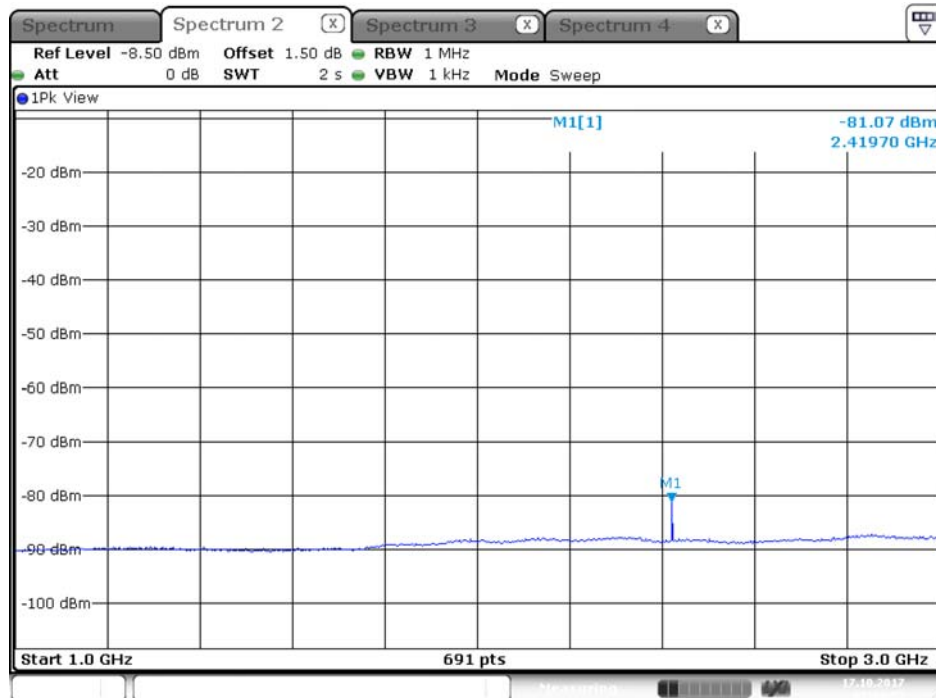

Date: 16.OCT.2017 23:34:54

Plot on Configuration QPSK, 80M / 5290 MHz / Average / Port 2 / 1GHz~3GHz

Date: 16.OCT.2017 23:58:31

Plot on Configuration QPSK, 80M / 5290 MHz / Peak / Port 1 / 1GHz~3GHz

Date: 16.OCT.2017 23:35:08

Plot on Configuration QPSK, 80M / 5290 MHz / Peak / Port 2 / 1GHz~3GHz

Date: 16.OCT.2017 23:57:32

Plot on Configuration QPSK, 80M / 5300 MHz / Average / Port 1 / 1GHz~3GHz

Date: 17.OCT.2017 00:00:22

Plot on Configuration QPSK, 80M / 5300 MHz / Average / Port 2 / 1GHz~3GHz

Date: 17.OCT.2017 01:04:52

Plot on Configuration QPSK, 80M / 5300 MHz / Peak / Port 1 / 1GHz~3GHz

Date: 17.OCT.2017 00:00:35

Plot on Configuration QPSK, 80M / 5300 MHz / Peak / Port 2 / 1GHz~3GHz

Date: 17.OCT.2017 01:04:36