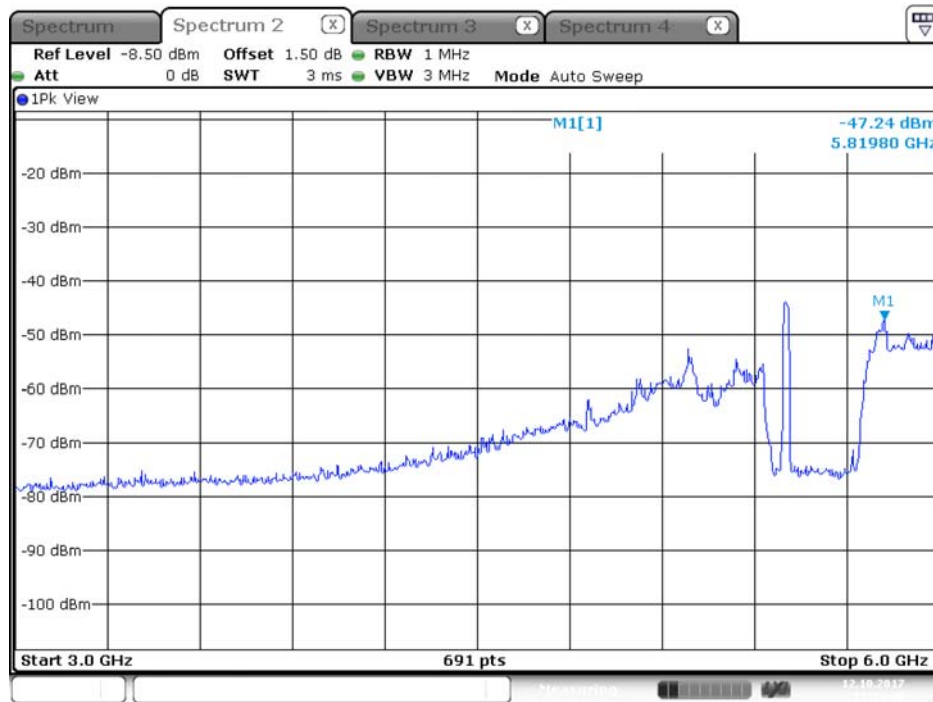

Plot on Configuration QPSK, 80M / 5250 MHz / Average / Port 1 / 3GHz~6GHz

Date: 17.OCT.2017 20:22:28

Plot on Configuration QPSK, 80M / 5250 MHz / Average / Port 2 / 3GHz~6GHz

Date: 17.OCT.2017 20:40:57

Plot on Configuration QPSK, 80M / 5250 MHz / Peak / Port 1 / 3GHz~6GHz

Date: 17.OCT.2017 20:23:32

Plot on Configuration QPSK, 80M / 5250 MHz / Peak / Port 2 / 3GHz~6GHz

Date: 17.OCT.2017 20:42:12

Plot on Configuration QPSK, 20M / 5500 MHz / Average / Port 1 / 3GHz~6GHz

Date: 12.OCT.2017 17:48:54

Plot on Configuration QPSK, 20M / 5500 MHz / Average / Port 2 / 3GHz~6GHz

Date: 12.OCT.2017 19:35:59

Plot on Configuration QPSK, 20M / 5500 MHz / Peak / Port 1 / 3GHz~6GHz

Date: 12.OCT.2017 17:54:48

Plot on Configuration QPSK, 20M / 5500 MHz / Peak / Port 2 / 3GHz~6GHz