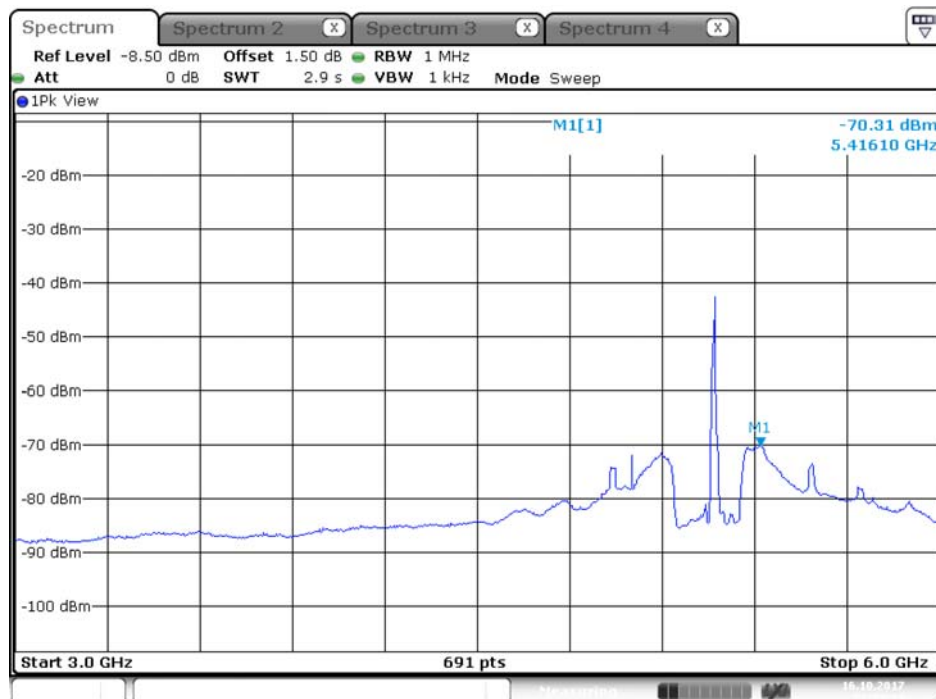

Plot on Configuration QPSK, 80M / 5720 MHz / Average / Port 1 / 1GHz~3GHz

Date: 13.OCT.2017 01:20:21

Plot on Configuration QPSK, 80M / 5720 MHz / Average / Port 2 / 1GHz~3GHz

Date: 13.OCT.2017 01:19:42

Plot on Configuration QPSK, 80M / 5720 MHz / Peak / Port 1 / 1GHz~3GHz

Date: 13.OCT.2017 01:21:05

Plot on Configuration QPSK, 80M / 5720 MHz / Peak / Port 2 / 1GHz~3GHz

Date: 13.OCT.2017 01:19:16

Plot on Configuration QPSK, 20M / 5260 MHz / Average / Port 1 / 3GHz~6GHz

Date: 20.OCT.2017 14:33:51

Plot on Configuration QPSK, 20M / 5260 MHz / Average / Port 2 / 3GHz~6GHz

Date: 16.OCT.2017 22:52:19

Plot on Configuration QPSK, 20M / 5260 MHz / Peak / Port 1 / 3GHz~6GHz

Date: 16.OCT.2017 22:46:04

Plot on Configuration QPSK, 20M / 5260 MHz / Peak / Port 2 / 3GHz~6GHz