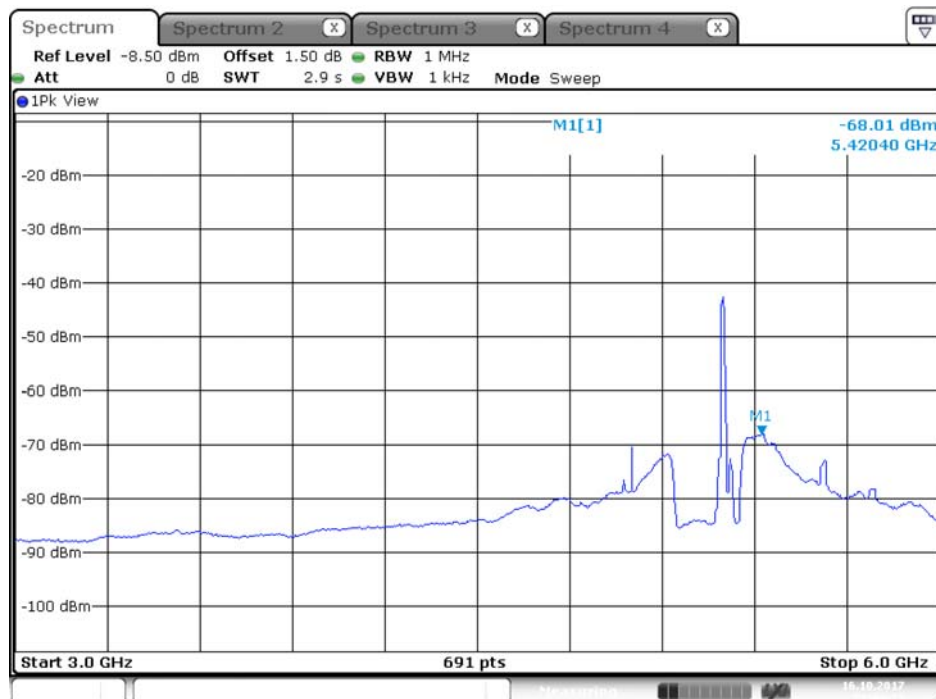

Date: 13.OCT.2017 01:21:05

Plot on Configuration QPSK, 80M / 5720 MHz / Peak / Port 2 / 1GHz~3GHz

Date: 13.OCT.2017 01:19:16

Plot on Configuration QPSK, 20M / 5260 MHz / Average / Port 1 / 3GHz~6GHz

Date: 20.OCT.2017 14:33:51

Plot on Configuration QPSK, 20M / 5260 MHz / Average / Port 2 / 3GHz~6GHz

Date: 16.OCT.2017 22:52:19

Plot on Configuration QPSK, 20M / 5260 MHz / Peak / Port 1 / 3GHz~6GHz

Date: 16.OCT.2017 22:46:04

Plot on Configuration QPSK, 20M / 5260 MHz / Peak / Port 2 / 3GHz~6GHz

Date: 16.OCT.2017 22:50:38

Plot on Configuration QPSK, 20M / 5300 MHz / Average / Port 1 / 3GHz~6GHz

Date: 16.OCT.2017 22:44:31

Plot on Configuration QPSK, 20M / 5300 MHz / Average / Port 2 / 3GHz~6GHz

Date: 16.OCT.2017 23:09:28

Plot on Configuration QPSK, 20M / 5300 MHz / Peak / Port 1 / 3GHz~6GHz

Plot on Configuration QPSK, 20M / 5300 MHz / Peak / Port 2 / 3GHz~6GHz

Plot on Configuration QPSK, 20M / 5320 MHz / Average / Port 1 / 3GHz~6GHz