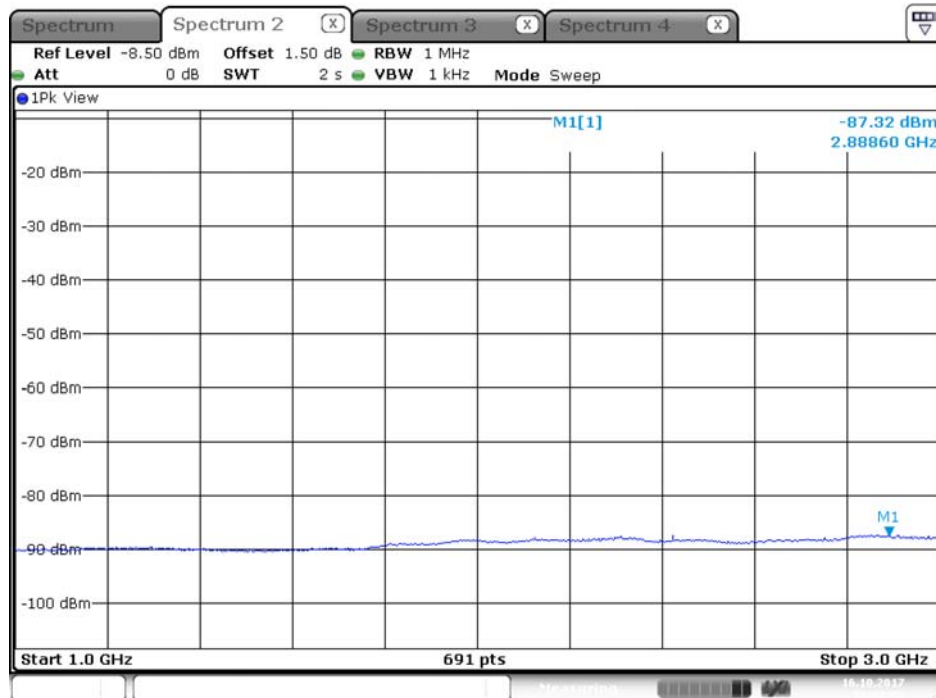

Plot on Configuration QPSK, 20M / 5260 MHz / Peak / Port 1 / 1GHz~3GHz

Plot on Configuration QPSK, 20M / 5260 MHz / Peak / Port 2 / 1GHz~3GHz

Plot on Configuration QPSK, 20M / 5300 MHz / Average / Port 1 / 1GHz~3GHz

Date: 16.OCT.2017 22:32:18

Plot on Configuration QPSK, 20M / 5300 MHz / Average / Port 2 / 1GHz~3GHz

Date: 16.OCT.2017 23:11:53

Plot on Configuration QPSK, 20M / 5300 MHz / Peak / Port 1 / 1GHz~3GHz

Plot on Configuration QPSK, 20M / 5300 MHz / Peak / Port 2 / 1GHz~3GHz

Plot on Configuration QPSK, 20M / 5320 MHz / Average / Port 1 / 1GHz~3GHz

Plot on Configuration QPSK, 20M / 5320 MHz / Average / Port 2 / 1GHz~3GHz

Plot on Configuration QPSK, 20M / 5320 MHz / Peak / Port 1 / 1GHz~3GHz