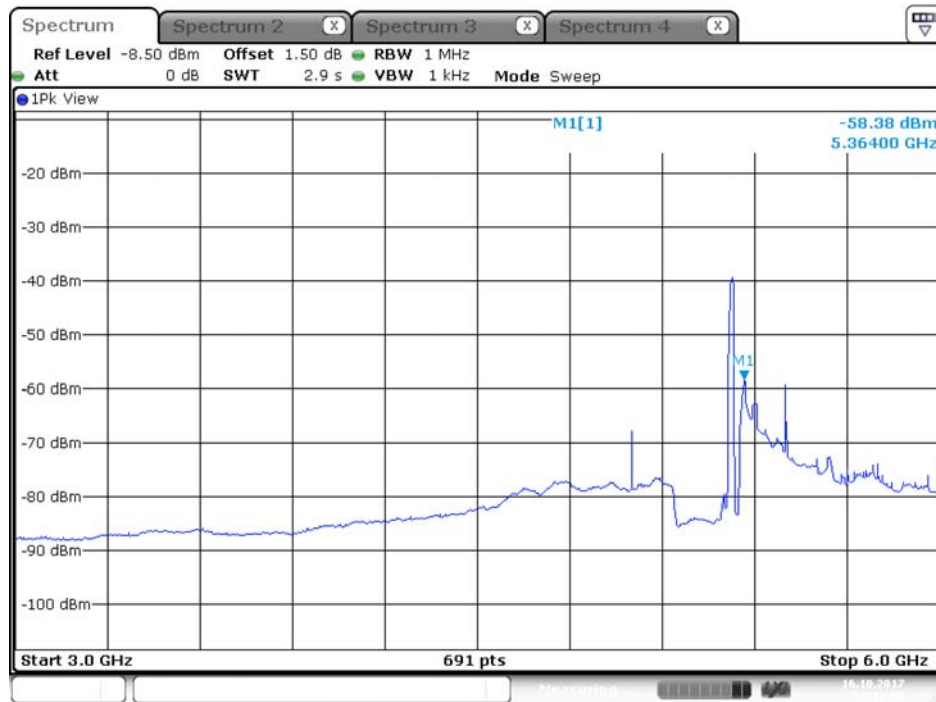

Plot on Configuration QPSK, 20M / 5260 MHz / Average / Port 2 / 3GHz~6GHz

Date: 16.OCT.2017 22:52:19

Plot on Configuration QPSK, 20M / 5260 MHz / Peak / Port 1 / 3GHz~6GHz

Date: 16.OCT.2017 22:46:04

Plot on Configuration QPSK, 20M / 5260 MHz / Peak / Port 2 / 3GHz~6GHz

Date: 16.OCT.2017 22:50:38

Plot on Configuration QPSK, 20M / 5300 MHz / Average / Port 1 / 3GHz~6GHz

Date: 16.OCT.2017 22:44:31

Plot on Configuration QPSK, 20M / 5300 MHz / Average / Port 2 / 3GHz~6GHz

Date: 16.OCT.2017 23:09:28

Plot on Configuration QPSK, 20M / 5300 MHz / Peak / Port 1 / 3GHz~6GHz

Plot on Configuration QPSK, 20M / 5300 MHz / Peak / Port 2 / 3GHz~6GHz

Plot on Configuration QPSK, 20M / 5320 MHz / Average / Port 1 / 3GHz~6GHz

Date: 16.OCT.2017 23:18:56

Plot on Configuration QPSK, 20M / 5320 MHz / Average / Port 2 / 3GHz~6GHz

Date: 16.OCT.2017 23:31:10

Plot on Configuration QPSK, 20M / 5320 MHz / Peak / Port 1 / 3GHz~6GHz

Date: 16.OCT.2017 23:20:09