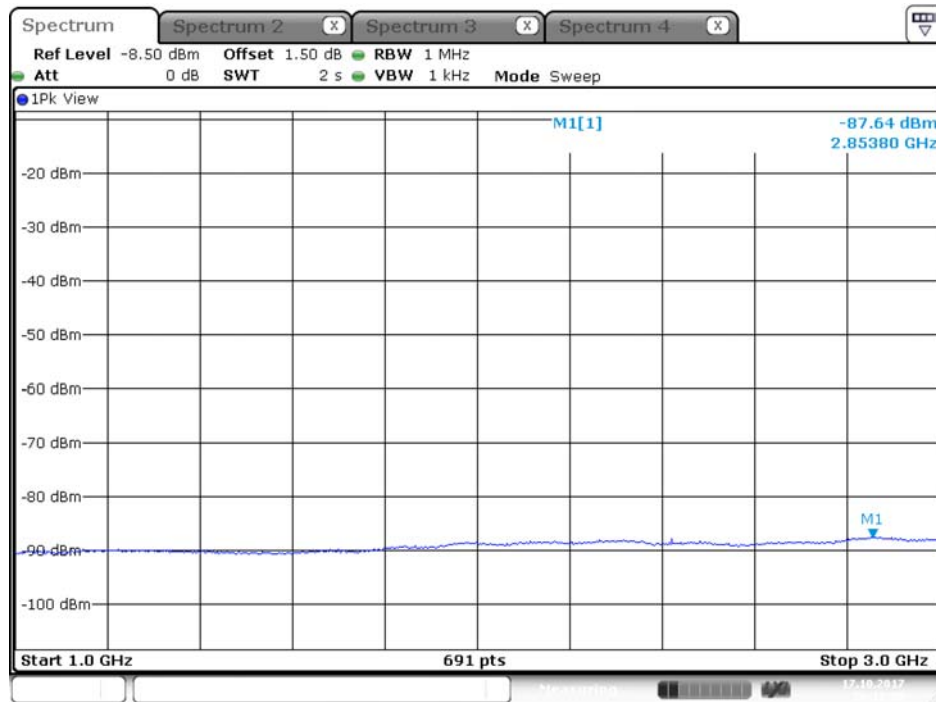

Date: 17.OCT.2017 01:04:52

Plot on Configuration QPSK, 80M / 5300 MHz / Peak / Port 1 / 1GHz~3GHz

Date: 17.OCT.2017 00:00:35

Plot on Configuration QPSK, 80M / 5300 MHz / Peak / Port 2 / 1GHz~3GHz

Date: 17.OCT.2017 01:04:36

Plot on Configuration QPSK, 80M / 5310 MHz / Average / Port 1 / 1GHz~3GHz

Plot on Configuration QPSK, 80M / 5310 MHz / Average / Port 2 / 1GHz~3GHz

Plot on Configuration QPSK, 80M / 5310 MHz / Peak / Port 1 / 1GHz~3GHz

Date: 17.OCT.2017 01:11:51

Plot on Configuration QPSK, 80M / 5310 MHz / Peak / Port 2 / 1GHz~3GHz

Date: 17.OCT.2017 01:27:02

Plot on Configuration QPSK, 80M / 5250 MHz / Average / Port 1 / 1GHz~3GHz

Date: 17.OCT.2017 20:12:01

Plot on Configuration QPSK, 80M / 5250 MHz / Average / Port 2 / 1GHz~3GHz

Date: 17.OCT.2017 20:37:51

Plot on Configuration QPSK, 80M / 5250 MHz / Peak / Port 1 / 1GHz~3GHz

Date: 17.OCT.2017 20:20:16

Plot on Configuration QPSK, 80M / 5250 MHz / Peak / Port 2 / 1GHz~3GHz