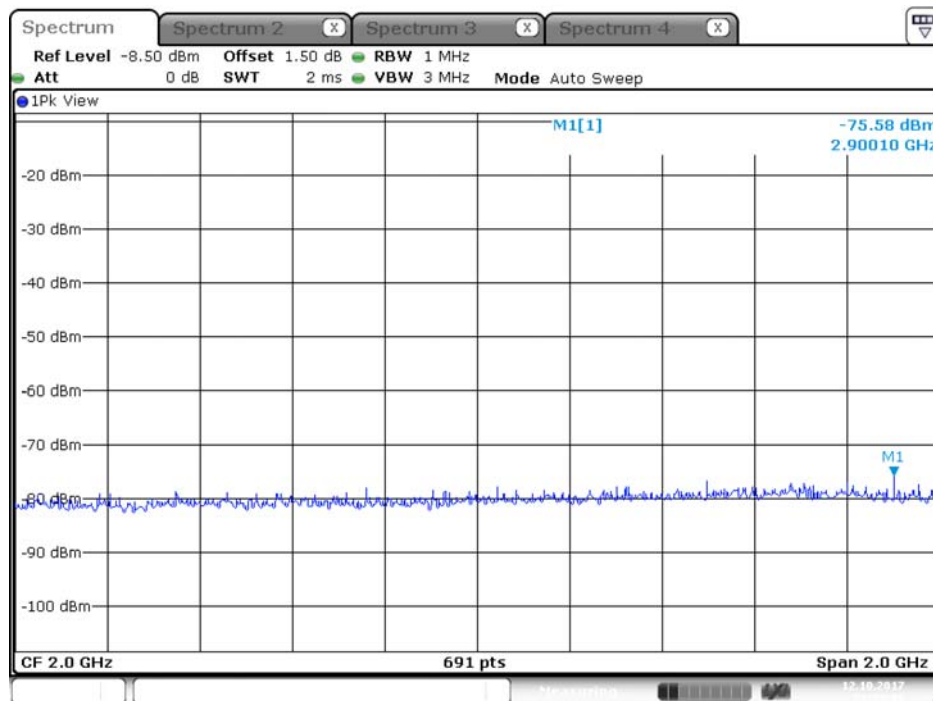

Date: 12.OCT.2017 21:38:49

Plot on Configuration QPSK, 80M / 5510 MHz / Peak / Port 1 / 1GHz~3GHz

Date: 12.OCT.2017 21:24:45

Plot on Configuration QPSK, 80M / 5510 MHz / Peak / Port 2 / 1GHz~3GHz

Date: 12.OCT.2017 21:38:32

Plot on Configuration QPSK, 80M / 5610 MHz / Average / Port 1 / 1GHz~3GHz

Plot on Configuration QPSK, 80M / 5610 MHz / Average / Port 2 / 1GHz~3GHz

Plot on Configuration QPSK, 80M / 5610 MHz / Peak / Port 1 / 1GHz~3GHz

Plot on Configuration QPSK, 80M / 5610 MHz / Peak / Port 2 / 1GHz~3GHz

Plot on Configuration QPSK, 80M / 5650 MHz / Average / Port 1 / 1GHz~3GHz

Date: 12.OCT.2017 21:54:36

Plot on Configuration QPSK, 80M / 5650 MHz / Average / Port 2 / 1GHz~3GHz