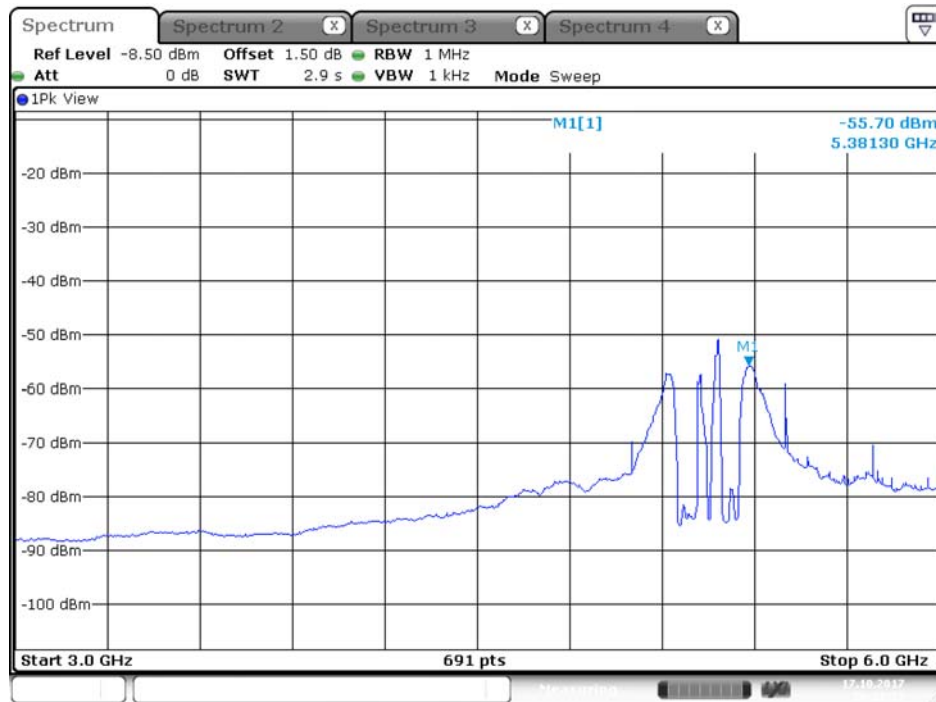

Plot on Configuration QPSK, 80M / 5300 MHz / Peak / Port 1 / 3GHz~6GHz

Date: 17.OCT.2017 00:01:55

Plot on Configuration QPSK, 80M / 5300 MHz / Peak / Port 2 / 3GHz~6GHz

Date: 17.OCT.2017 01:05:45

Plot on Configuration QPSK, 80M / 5310 MHz / Average / Port 1 / 3GHz~6GHz

Date: 20.OCT.2017 14:03:16

Plot on Configuration QPSK, 80M / 5310 MHz / Average / Port 2 / 3GHz~6GHz

Date: 20.OCT.2017 14:15:12

Plot on Configuration QPSK, 80M / 5310 MHz / Peak / Port 1 / 3GHz~6GHz

Plot on Configuration QPSK, 80M / 5310 MHz / Peak / Port 2 / 3GHz~6GHz

Plot on Configuration QPSK, 80M / 5250 MHz / Average / Port 1 / 3GHz~6GHz

Date: 17.OCT.2017 20:22:28

Plot on Configuration QPSK, 80M / 5250 MHz / Average / Port 2 / 3GHz~6GHz

Date: 17.OCT.2017 20:40:57

Plot on Configuration QPSK, 80M / 5250 MHz / Peak / Port 1 / 3GHz~6GHz

Date: 17.OCT.2017 20:23:32

Plot on Configuration QPSK, 80M / 5250 MHz / Peak / Port 2 / 3GHz~6GHz

Date: 17.OCT.2017 20:42:12

Plot on Configuration QPSK, 20M / 5500 MHz / Average / Port 1 / 3GHz~6GHz

Date: 12.OCT.2017 17:48:54