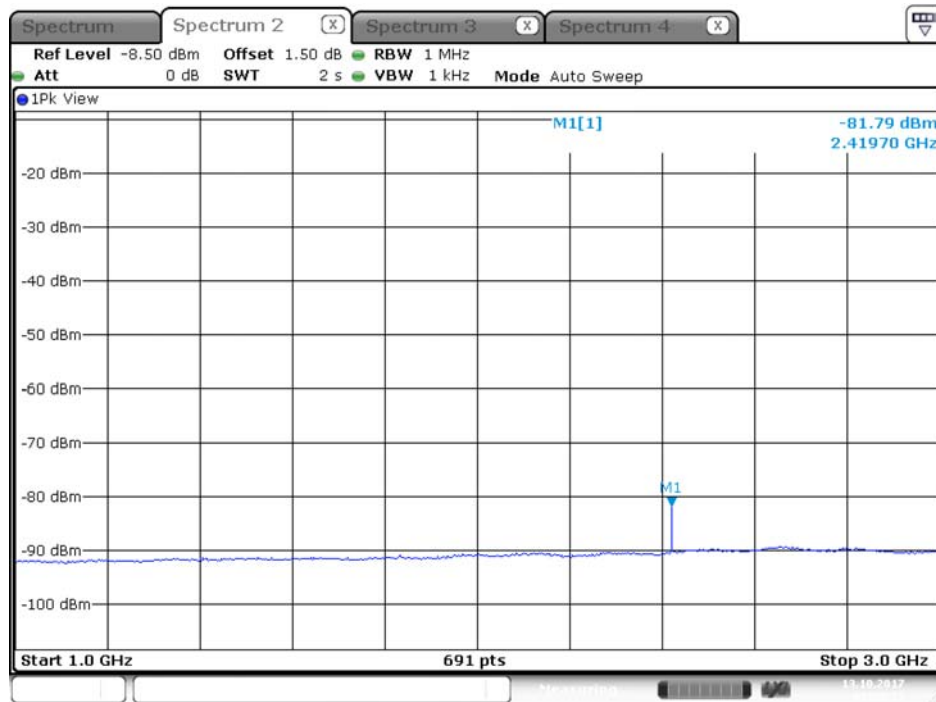

Plot on Configuration QPSK, 80M / 5610 MHz / Peak / Port 2 / 1GHz~3GHz

Plot on Configuration QPSK, 80M / 5650 MHz / Average / Port 1 / 1GHz~3GHz

Date: 12.OCT.2017 21:54:36

Plot on Configuration QPSK, 80M / 5650 MHz / Average / Port 2 / 1GHz~3GHz

Date: 12.OCT.2017 22:05:45

Plot on Configuration QPSK, 80M / 5650 MHz / Peak / Port 1 / 1GHz~3GHz

Date: 12.OCT.2017 21:55:04

Plot on Configuration QPSK, 80M / 5650 MHz / Peak / Port 2 / 1GHz~3GHz

Date: 12.OCT.2017 22:05:28

Plot on Configuration QPSK, 80M / 5720 MHz / Average / Port 1 / 1GHz~3GHz

Date: 13.OCT.2017 01:20:21

Plot on Configuration QPSK, 80M / 5720 MHz / Average / Port 2 / 1GHz~3GHz

Date: 13.OCT.2017 01:19:42

Plot on Configuration QPSK, 80M / 5720 MHz / Peak / Port 1 / 1GHz~3GHz

Date: 13.OCT.2017 01:21:05

Plot on Configuration QPSK, 80M / 5720 MHz / Peak / Port 2 / 1GHz~3GHz

Date: 13.OCT.2017 01:19:16

Plot on Configuration QPSK, 20M / 5260 MHz / Average / Port 1 / 3GHz~6GHz

Date: 20.OCT.2017 14:33:51