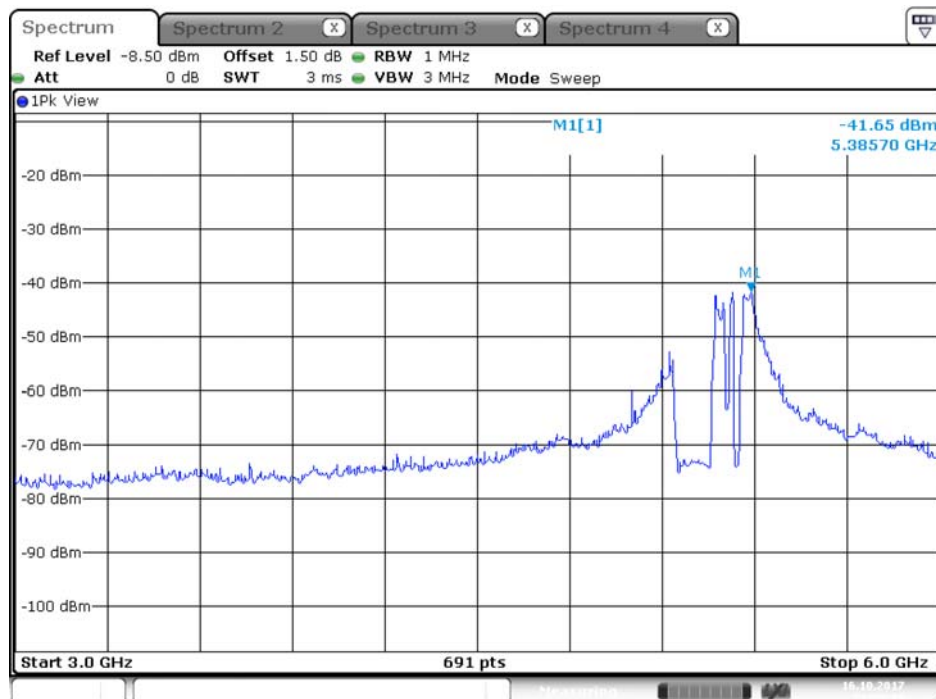

Plot on Configuration QPSK, 20M / 5250 MHz / Peak / Port 1 / 3GHz~6GHz

Date: 17.OCT.2017 19:06:46

Plot on Configuration QPSK, 20M / 5250 MHz / Peak / Port 2 / 3GHz~6GHz

Date: 17.OCT.2017 19:56:02

Plot on Configuration QPSK, 80M / 5290 MHz / Average / Port 1 / 3GHz~6GHz

Plot on Configuration QPSK, 80M / 5290 MHz / Average / Port 2 / 3GHz~6GHz

Plot on Configuration QPSK, 80M / 5290 MHz / Peak / Port 1 / 3GHz~6GHz

Date: 16.OCT.2017 23:37:33

Plot on Configuration QPSK, 80M / 5290 MHz / Peak / Port 2 / 3GHz~6GHz

Date: 16.OCT.2017 23:55:39

Plot on Configuration QPSK, 80M / 5300 MHz / Average / Port 1 / 3GHz~6GHz

Date: 17.OCT.2017 00:01:36

Plot on Configuration QPSK, 80M / 5300 MHz / Average / Port 2 / 3GHz~6GHz

Date: 17.OCT.2017 01:08:03

Plot on Configuration QPSK, 80M / 5300 MHz / Peak / Port 1 / 3GHz~6GHz

Date: 17.OCT.2017 00:01:55

Plot on Configuration QPSK, 80M / 5300 MHz / Peak / Port 2 / 3GHz~6GHz

Date: 17.OCT.2017 01:05:45

Plot on Configuration QPSK, 80M / 5310 MHz / Average / Port 1 / 3GHz~6GHz