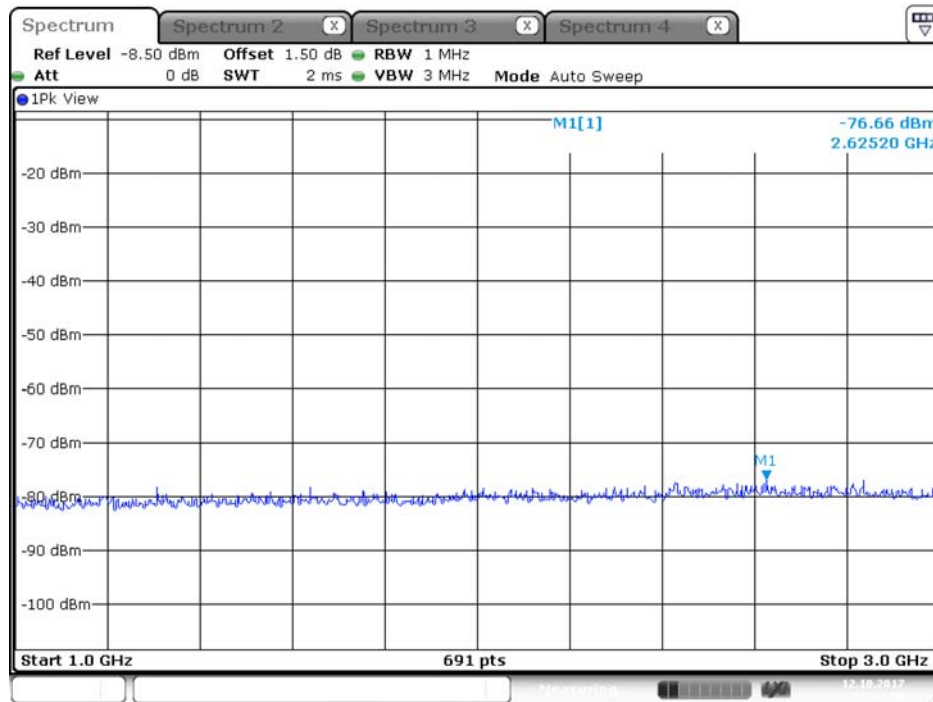

Plot on Configuration QPSK, 20M / 5720 MHz / Peak / Port 2 / 1GHz~3GHz

Date: 13.OCT.2017 01:18:15

Plot on Configuration QPSK, 80M / 5510 MHz / Average / Port 1 / 1GHz~3GHz

Date: 12.OCT.2017 21:24:25

Plot on Configuration QPSK, 80M / 5510 MHz / Average / Port 2 / 1GHz~3GHz

Date: 12.OCT.2017 21:38:49

Plot on Configuration QPSK, 80M / 5510 MHz / Peak / Port 1 / 1GHz~3GHz

Date: 12.OCT.2017 21:24:45

Plot on Configuration QPSK, 80M / 5510 MHz / Peak / Port 2 / 1GHz~3GHz

Date: 12.OCT.2017 21:38:32

Plot on Configuration QPSK, 80M / 5610 MHz / Average / Port 1 / 1GHz~3GHz

Plot on Configuration QPSK, 80M / 5610 MHz / Average / Port 2 / 1GHz~3GHz

Plot on Configuration QPSK, 80M / 5610 MHz / Peak / Port 1 / 1GHz~3GHz

Plot on Configuration QPSK, 80M / 5610 MHz / Peak / Port 2 / 1GHz~3GHz

Plot on Configuration QPSK, 80M / 5650 MHz / Average / Port 1 / 1GHz~3GHz

Date: 12.OCT.2017 21:54:36

Plot on Configuration QPSK, 80M / 5650 MHz / Average / Port 2 / 1GHz~3GHz