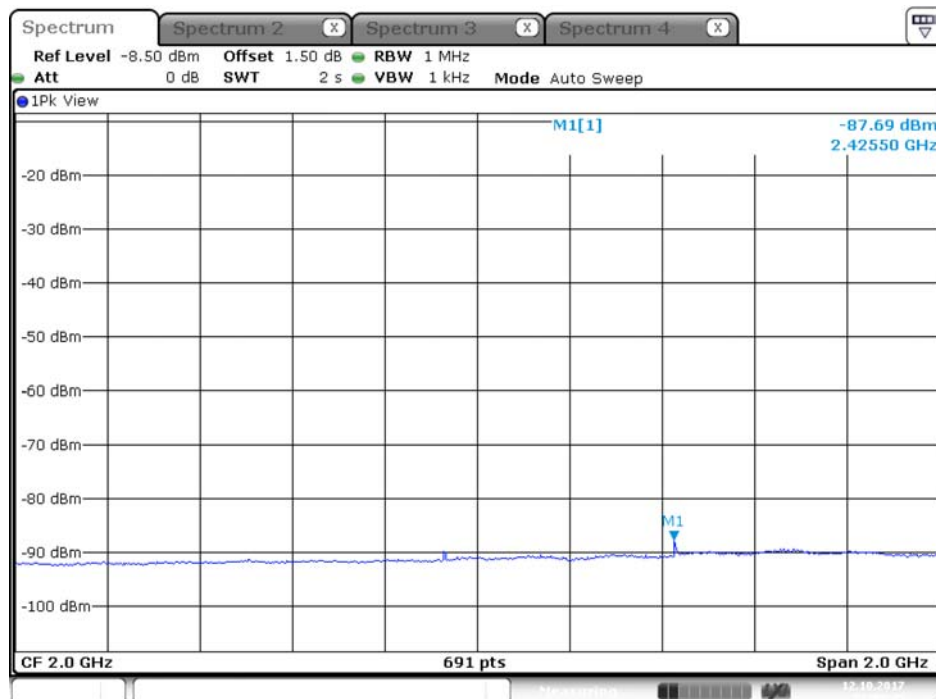

Plot on Configuration QPSK, 80M / 5610 MHz / Average / Port 1 / 1GHz~3GHz

Plot on Configuration QPSK, 80M / 5610 MHz / Average / Port 2 / 1GHz~3GHz

Plot on Configuration QPSK, 80M / 5610 MHz / Peak / Port 1 / 1GHz~3GHz

Plot on Configuration QPSK, 80M / 5610 MHz / Peak / Port 2 / 1GHz~3GHz

Plot on Configuration QPSK, 80M / 5650 MHz / Average / Port 1 / 1GHz~3GHz

Date: 12.OCT.2017 21:54:36

Plot on Configuration QPSK, 80M / 5650 MHz / Average / Port 2 / 1GHz~3GHz

Date: 12.OCT.2017 22:05:45

Plot on Configuration QPSK, 80M / 5650 MHz / Peak / Port 1 / 1GHz~3GHz

Date: 12.OCT.2017 21:55:04

Plot on Configuration QPSK, 80M / 5650 MHz / Peak / Port 2 / 1GHz~3GHz

Date: 12.OCT.2017 22:05:28