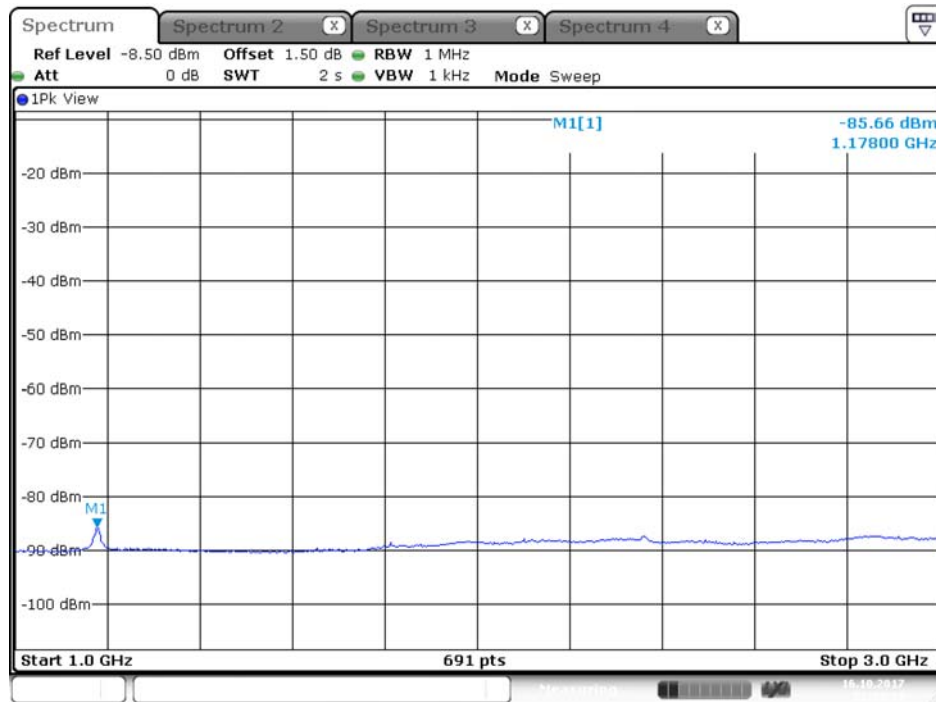

Plot on Configuration QPSK, 20M / 5260 MHz / Peak / Port 1 / 1GHz~3GHz

Plot on Configuration QPSK, 20M / 5260 MHz / Peak / Port 2 / 1GHz~3GHz

Plot on Configuration QPSK, 20M / 5300 MHz / Average / Port 1 / 1GHz~3GHz

Date: 16.OCT.2017 22:32:18

Plot on Configuration QPSK, 20M / 5300 MHz / Average / Port 2 / 1GHz~3GHz

Date: 16.OCT.2017 23:11:53

Plot on Configuration QPSK, 20M / 5300 MHz / Peak / Port 1 / 1GHz~3GHz

Plot on Configuration QPSK, 20M / 5300 MHz / Peak / Port 2 / 1GHz~3GHz