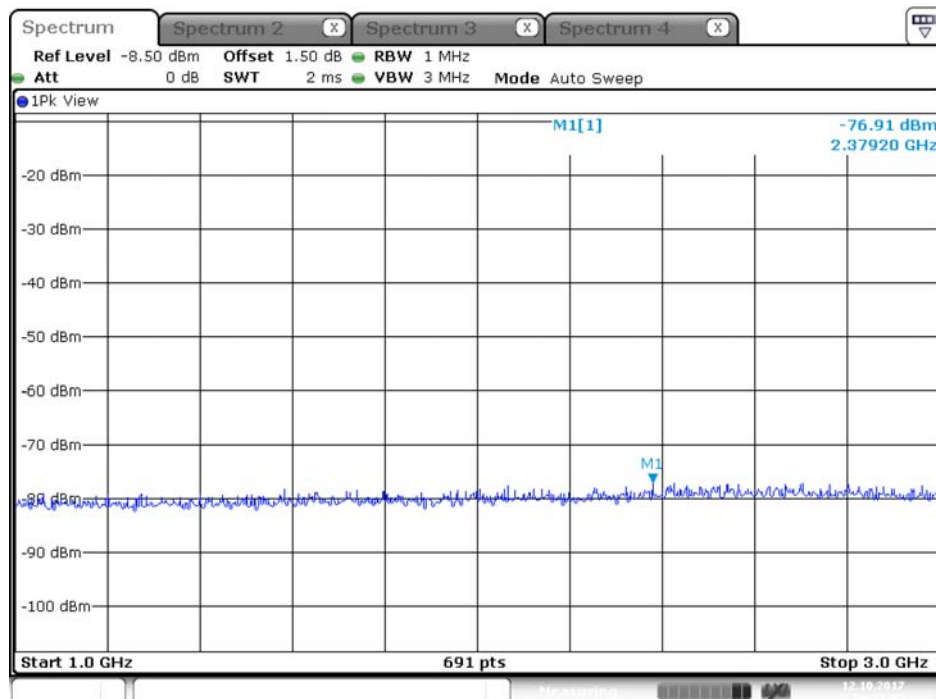

Date: 12.OCT.2017 19:39:44

Plot on Configuration QPSK, 20M / 5580 MHz / Average / Port 2 / 1GHz~3GHz

Date: 12.OCT.2017 20:04:02

Plot on Configuration QPSK, 20M / 5580 MHz / Peak / Port 1 / 1GHz~3GHz

Date: 12.OCT.2017 19:40:11

Plot on Configuration QPSK, 20M / 5580 MHz / Peak / Port 2 / 1GHz~3GHz

Date: 12.OCT.2017 20:03:20

Plot on Configuration QPSK, 20M / 5650 MHz / Average / Port 1 / 1GHz~3GHz

Plot on Configuration QPSK, 20M / 5650 MHz / Average / Port 2 / 1GHz~3GHz

Plot on Configuration QPSK, 20M / 5650 MHz / Peak / Port 1 / 1GHz~3GHz

Date: 12.OCT.2017 20:07:44

Plot on Configuration QPSK, 20M / 5650 MHz / Peak / Port 2 / 1GHz~3GHz

Date: 12.OCT.2017 20:31:53

Plot on Configuration QPSK, 20M / 5720 MHz / Average / Port 1 / 1GHz~3GHz