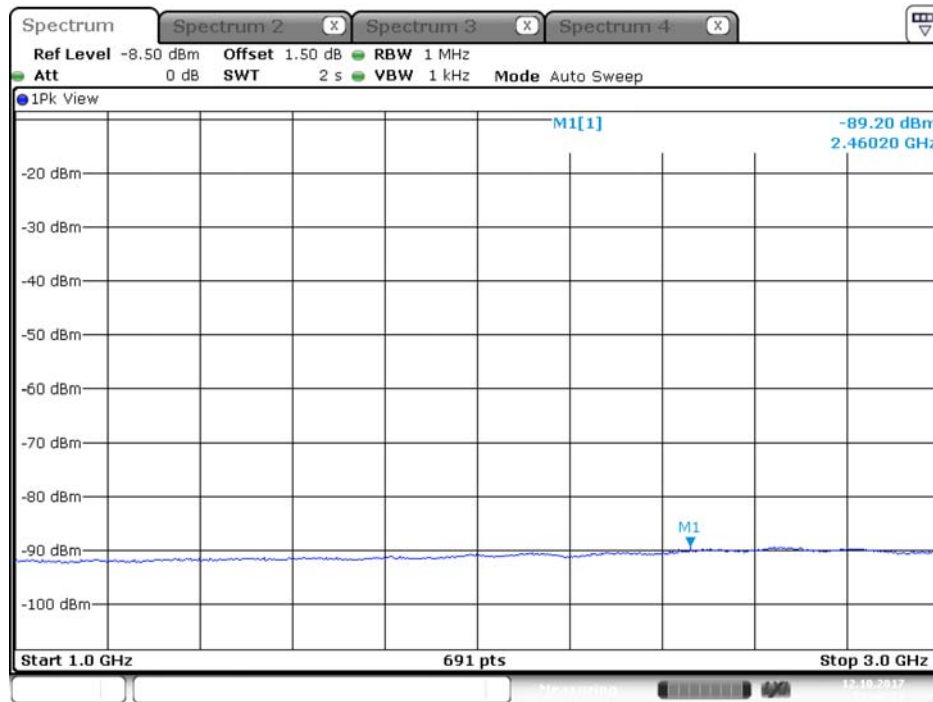

Plot on Configuration QPSK, 20M / 5720 MHz / Peak / Port 2 / 1GHz~3GHz

Date: 13.OCT.2017 01:18:15

Plot on Configuration QPSK, 80M / 5510 MHz / Average / Port 1 / 1GHz~3GHz

Date: 12.OCT.2017 21:24:25

Plot on Configuration QPSK, 80M / 5510 MHz / Average / Port 2 / 1GHz~3GHz

Date: 12.OCT.2017 21:38:49

Plot on Configuration QPSK, 80M / 5510 MHz / Peak / Port 1 / 1GHz~3GHz

Date: 12.OCT.2017 21:24:45

Plot on Configuration QPSK, 80M / 5510 MHz / Peak / Port 2 / 1GHz~3GHz

Date: 12.OCT.2017 21:38:32

Plot on Configuration QPSK, 80M / 5610 MHz / Average / Port 1 / 1GHz~3GHz

Plot on Configuration QPSK, 80M / 5610 MHz / Average / Port 2 / 1GHz~3GHz

Plot on Configuration QPSK, 80M / 5610 MHz / Peak / Port 1 / 1GHz~3GHz

Plot on Configuration QPSK, 80M / 5610 MHz / Peak / Port 2 / 1GHz~3GHz

Plot on Configuration QPSK, 80M / 5650 MHz / Average / Port 1 / 1GHz~3GHz

Date: 12.OCT.2017 21:54:36

Plot on Configuration QPSK, 80M / 5650 MHz / Average / Port 2 / 1GHz~3GHz