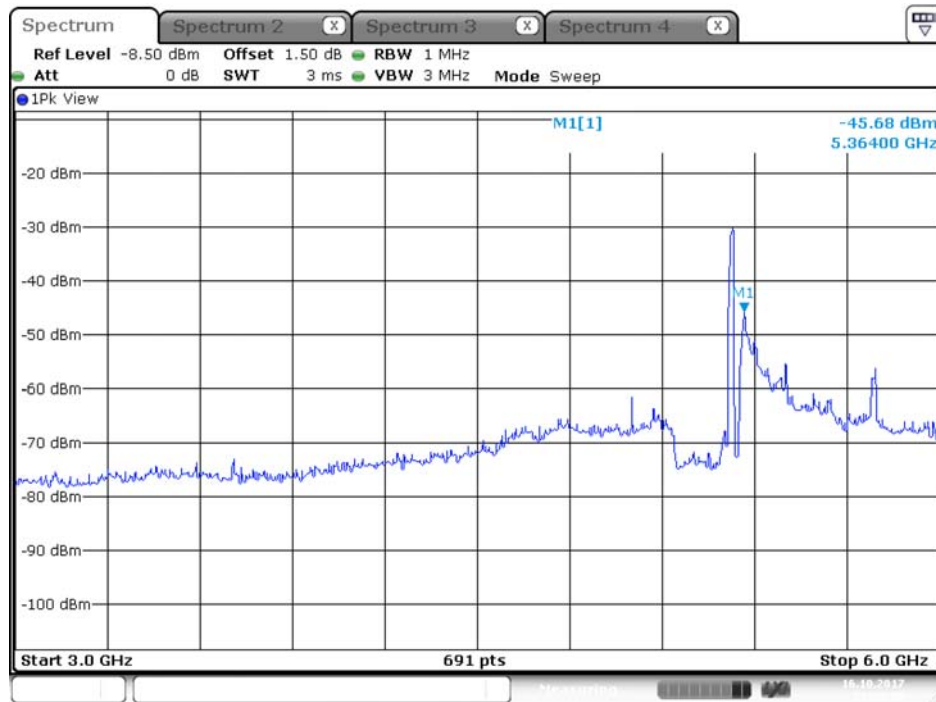

Date: 16.OCT.2017 22:50:38

Plot on Configuration QPSK, 20M / 5300 MHz / Average / Port 1 / 3GHz~6GHz

Date: 16.OCT.2017 22:44:31

Plot on Configuration QPSK, 20M / 5300 MHz / Average / Port 2 / 3GHz~6GHz

Date: 16.OCT.2017 23:09:28

Plot on Configuration QPSK, 20M / 5300 MHz / Peak / Port 1 / 3GHz~6GHz

Plot on Configuration QPSK, 20M / 5300 MHz / Peak / Port 2 / 3GHz~6GHz

Plot on Configuration QPSK, 20M / 5320 MHz / Average / Port 1 / 3GHz~6GHz

Date: 16.OCT.2017 23:18:56

Plot on Configuration QPSK, 20M / 5320 MHz / Average / Port 2 / 3GHz~6GHz

Date: 16.OCT.2017 23:31:10

Plot on Configuration QPSK, 20M / 5320 MHz / Peak / Port 1 / 3GHz~6GHz

Date: 16.OCT.2017 23:20:09

Plot on Configuration QPSK, 20M / 5320 MHz / Peak / Port 2 / 3GHz~6GHz

Date: 16.OCT.2017 23:30:34

Plot on Configuration QPSK, 20M / 5250 MHz / Average / Port 1 / 3GHz~6GHz

Plot on Configuration QPSK, 20M / 5250 MHz / Average / Port 2 / 3GHz~6GHz