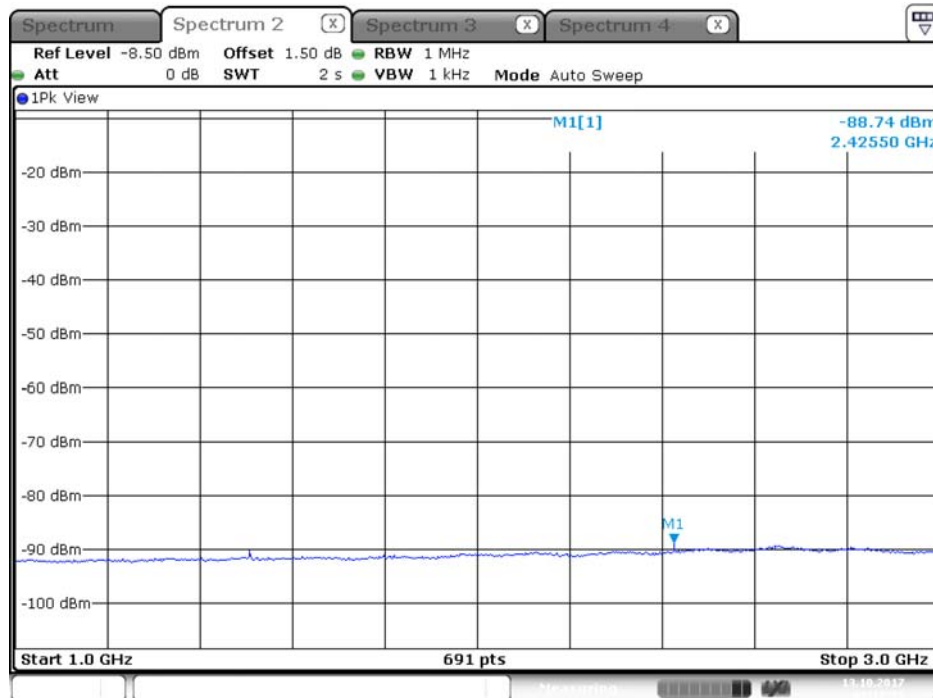

Plot on Configuration QPSK, 20M / 5580 MHz / Peak / Port 2 / 1GHz~3GHz

Date: 12.OCT.2017 20:03:20

Plot on Configuration QPSK, 20M / 5650 MHz / Average / Port 1 / 1GHz~3GHz

Plot on Configuration QPSK, 20M / 5650 MHz / Average / Port 2 / 1GHz~3GHz

Plot on Configuration QPSK, 20M / 5650 MHz / Peak / Port 1 / 1GHz~3GHz

Date: 12.OCT.2017 20:07:44

Plot on Configuration QPSK, 20M / 5650 MHz / Peak / Port 2 / 1GHz~3GHz

Date: 12.OCT.2017 20:31:53

Plot on Configuration QPSK, 20M / 5720 MHz / Average / Port 1 / 1GHz~3GHz

Date: 13.OCT.2017 01:22:22

Plot on Configuration QPSK, 20M / 5720 MHz / Average / Port 2 / 1GHz~3GHz

Date: 13.OCT.2017 01:17:51

Plot on Configuration QPSK, 20M / 5720 MHz / Peak / Port 1 / 1GHz~3GHz

Date: 13.OCT.2017 01:21:46

Plot on Configuration QPSK, 20M / 5720 MHz / Peak / Port 2 / 1GHz~3GHz

Date: 13.OCT.2017 01:18:15

Plot on Configuration QPSK, 80M / 5510 MHz / Average / Port 1 / 1GHz~3GHz

Date: 12.OCT.2017 21:24:25

Plot on Configuration QPSK, 80M / 5510 MHz / Average / Port 2 / 1GHz~3GHz