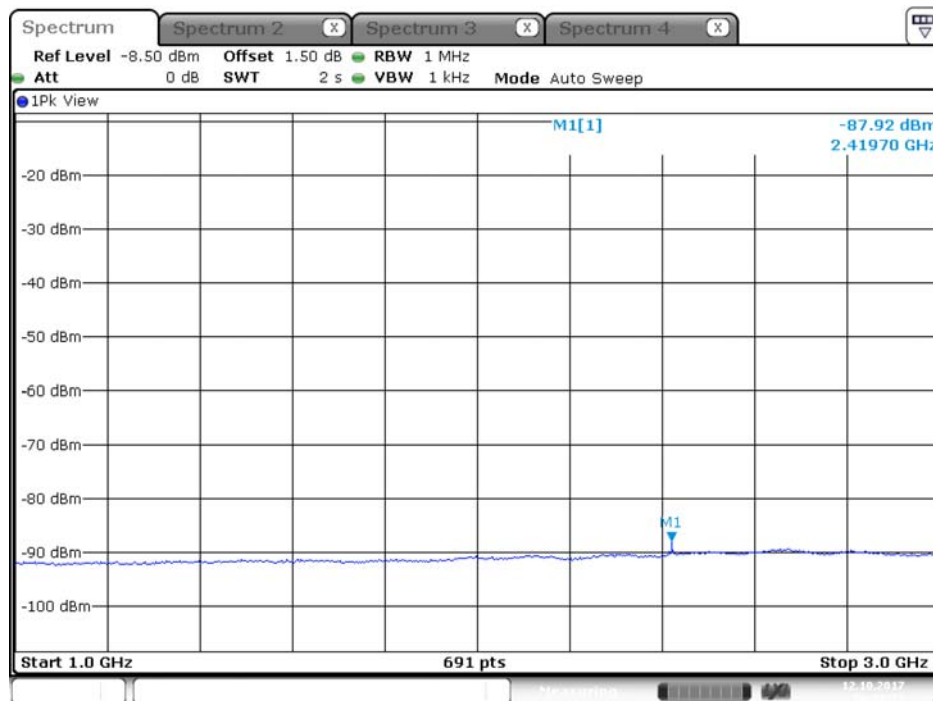

Date: 12.OCT.2017 19:39:44

Plot on Configuration QPSK, 20M / 5580 MHz / Average / Port 2 / 1GHz~3GHz

Date: 12.OCT.2017 20:04:02

Plot on Configuration QPSK, 20M / 5580 MHz / Peak / Port 1 / 1GHz~3GHz

Date: 12.OCT.2017 19:40:11

Plot on Configuration QPSK, 20M / 5580 MHz / Peak / Port 2 / 1GHz~3GHz

Date: 12.OCT.2017 20:03:20

Plot on Configuration QPSK, 20M / 5650 MHz / Average / Port 1 / 1GHz~3GHz

Plot on Configuration QPSK, 20M / 5650 MHz / Average / Port 2 / 1GHz~3GHz

Plot on Configuration QPSK, 20M / 5650 MHz / Peak / Port 1 / 1GHz~3GHz

Date: 12.OCT.2017 20:07:44

Plot on Configuration QPSK, 20M / 5650 MHz / Peak / Port 2 / 1GHz~3GHz

Date: 12.OCT.2017 20:31:53

Plot on Configuration QPSK, 20M / 5720 MHz / Average / Port 1 / 1GHz~3GHz

Date: 13.OCT.2017 01:22:22

Plot on Configuration QPSK, 20M / 5720 MHz / Average / Port 2 / 1GHz~3GHz

Date: 13.OCT.2017 01:17:51

Plot on Configuration QPSK, 20M / 5720 MHz / Peak / Port 1 / 1GHz~3GHz

Date: 13.OCT.2017 01:21:46