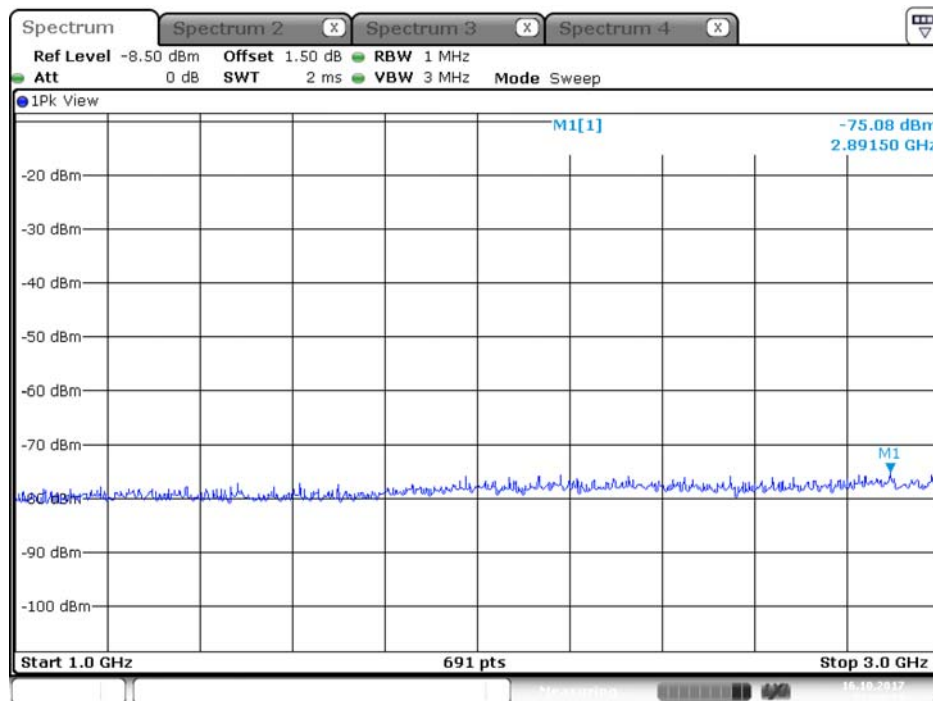

Plot on Configuration QPSK, 20M / 5260 MHz / Peak / Port 1 / 1GHz~3GHz

Plot on Configuration QPSK, 20M / 5260 MHz / Peak / Port 2 / 1GHz~3GHz

Plot on Configuration QPSK, 20M / 5300 MHz / Average / Port 1 / 1GHz~3GHz

Date: 16.OCT.2017 22:32:18

Plot on Configuration QPSK, 20M / 5300 MHz / Average / Port 2 / 1GHz~3GHz

Date: 16.OCT.2017 23:11:53

Plot on Configuration QPSK, 20M / 5300 MHz / Peak / Port 1 / 1GHz~3GHz

Plot on Configuration QPSK, 20M / 5300 MHz / Peak / Port 2 / 1GHz~3GHz

Plot on Configuration QPSK, 20M / 5320 MHz / Average / Port 1 / 1GHz~3GHz

Plot on Configuration QPSK, 20M / 5320 MHz / Average / Port 2 / 1GHz~3GHz

Plot on Configuration QPSK, 20M / 5320 MHz / Peak / Port 1 / 1GHz~3GHz