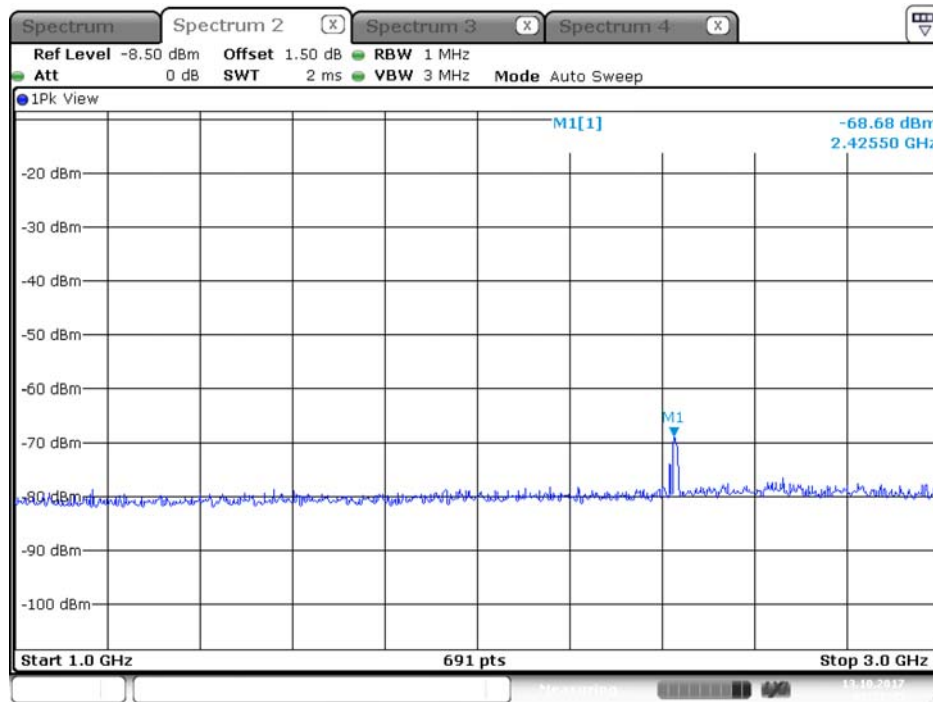

Plot on Configuration QPSK, 20M / 5580 MHz / Peak / Port 2 / 1GHz~3GHz

Date: 12.OCT.2017 20:03:20

Plot on Configuration QPSK, 20M / 5650 MHz / Average / Port 1 / 1GHz~3GHz

Plot on Configuration QPSK, 20M / 5650 MHz / Average / Port 2 / 1GHz~3GHz

Plot on Configuration QPSK, 20M / 5650 MHz / Peak / Port 1 / 1GHz~3GHz

Date: 12.OCT.2017 20:07:44

Plot on Configuration QPSK, 20M / 5650 MHz / Peak / Port 2 / 1GHz~3GHz

Date: 12.OCT.2017 20:31:53

Plot on Configuration QPSK, 20M / 5720 MHz / Average / Port 1 / 1GHz~3GHz

Date: 13.OCT.2017 01:22:22

Plot on Configuration QPSK, 20M / 5720 MHz / Average / Port 2 / 1GHz~3GHz

Date: 13.OCT.2017 01:17:51

Plot on Configuration QPSK, 20M / 5720 MHz / Peak / Port 1 / 1GHz~3GHz

Date: 13.OCT.2017 01:21:46

Plot on Configuration QPSK, 20M / 5720 MHz / Peak / Port 2 / 1GHz~3GHz

Date: 13.OCT.2017 01:18:15

Plot on Configuration QPSK, 80M / 5510 MHz / Average / Port 1 / 1GHz~3GHz

Date: 12.OCT.2017 21:24:25

Plot on Configuration QPSK, 80M / 5510 MHz / Average / Port 2 / 1GHz~3GHz