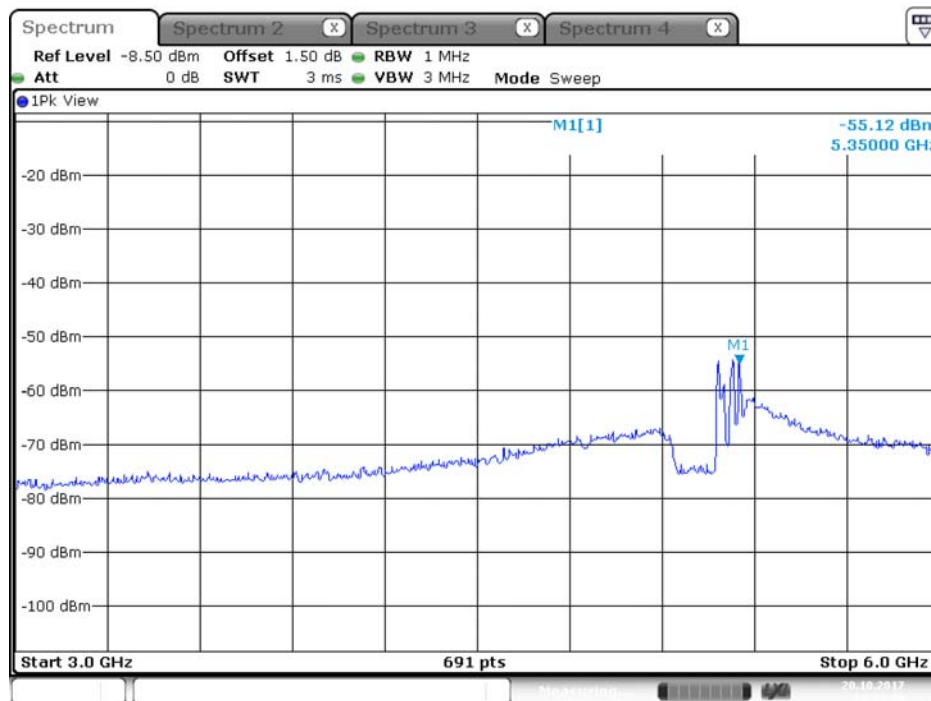

Plot on Configuration QPSK, 80M / 5300 MHz / Peak / Port 1 / 3GHz~6GHz

Date: 17.OCT.2017 00:01:55

Plot on Configuration QPSK, 80M / 5300 MHz / Peak / Port 2 / 3GHz~6GHz

Date: 17.OCT.2017 01:05:45

Plot on Configuration QPSK, 80M / 5310 MHz / Average / Port 1 / 3GHz~6GHz

Date: 20.OCT.2017 14:03:16

Plot on Configuration QPSK, 80M / 5310 MHz / Average / Port 2 / 3GHz~6GHz

Date: 20.OCT.2017 14:15:12

Plot on Configuration QPSK, 80M / 5310 MHz / Peak / Port 1 / 3GHz~6GHz

Plot on Configuration QPSK, 80M / 5310 MHz / Peak / Port 2 / 3GHz~6GHz

Plot on Configuration QPSK, 80M / 5250 MHz / Average / Port 1 / 3GHz~6GHz

Date: 17.OCT.2017 20:22:28

Plot on Configuration QPSK, 80M / 5250 MHz / Average / Port 2 / 3GHz~6GHz

Date: 17.OCT.2017 20:40:57

Plot on Configuration QPSK, 80M / 5250 MHz / Peak / Port 1 / 3GHz~6GHz

Date: 17.OCT.2017 20:23:32

Plot on Configuration QPSK, 80M / 5250 MHz / Peak / Port 2 / 3GHz~6GHz

Date: 17.OCT.2017 20:42:12

Plot on Configuration QPSK, 20M / 5500 MHz / Average / Port 1 / 3GHz~6GHz

Date: 12.OCT.2017 17:48:54