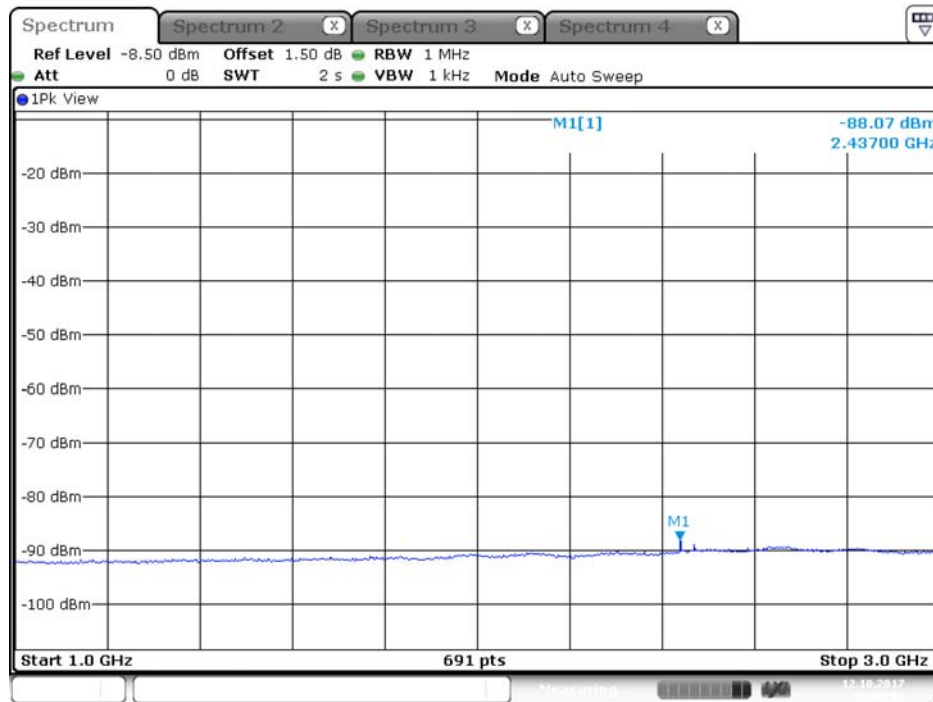

Plot on Configuration QPSK, 20M / 5500 MHz / Peak / Port 1 / 1GHz~3GHz

Date: 12.OCT.2017 17:41:18

Plot on Configuration QPSK, 20M / 5500 MHz / Peak / Port 2 / 1GHz~3GHz

Date: 12.OCT.2017 19:37:00

Plot on Configuration QPSK, 20M / 5580 MHz / Average / Port 1 / 1GHz~3GHz

Date: 12.OCT.2017 19:39:44

Plot on Configuration QPSK, 20M / 5580 MHz / Average / Port 2 / 1GHz~3GHz

Date: 12.OCT.2017 20:04:02

Plot on Configuration QPSK, 20M / 5580 MHz / Peak / Port 1 / 1GHz~3GHz

Date: 12.OCT.2017 19:40:11

Plot on Configuration QPSK, 20M / 5580 MHz / Peak / Port 2 / 1GHz~3GHz

Date: 12.OCT.2017 20:03:20

Plot on Configuration QPSK, 20M / 5650 MHz / Average / Port 1 / 1GHz~3GHz

Plot on Configuration QPSK, 20M / 5650 MHz / Average / Port 2 / 1GHz~3GHz