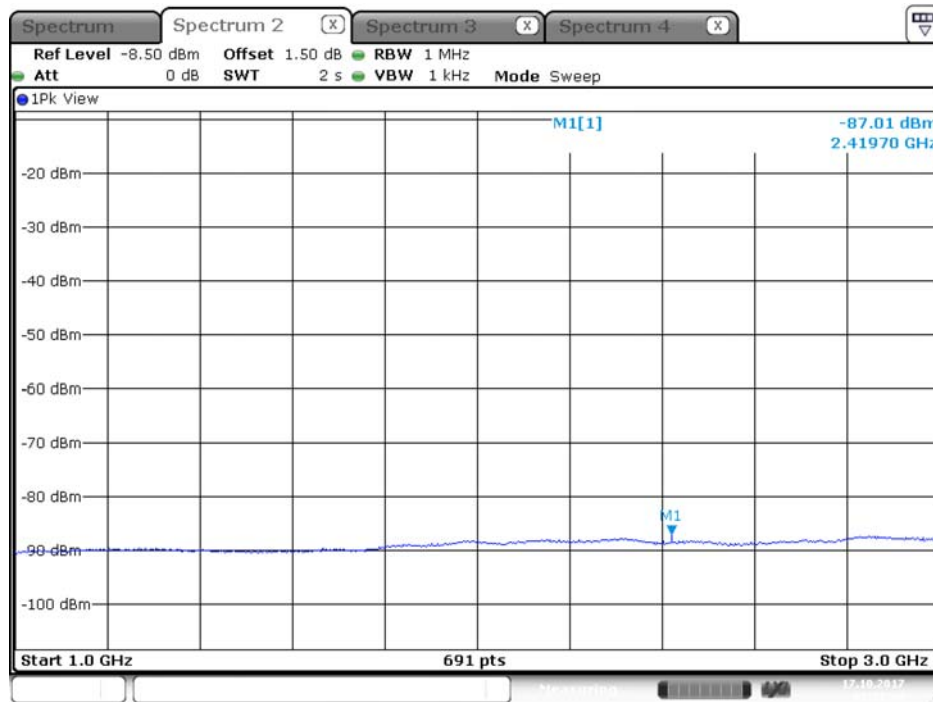

Plot on Configuration QPSK, 80M / 5290 MHz / Peak / Port 2 / 1GHz~3GHz

Date: 16.OCT.2017 23:57:32

Plot on Configuration QPSK, 80M / 5300 MHz / Average / Port 1 / 1GHz~3GHz

Date: 17.OCT.2017 00:00:22

Plot on Configuration QPSK, 80M / 5300 MHz / Average / Port 2 / 1GHz~3GHz

Date: 17.OCT.2017 01:04:52

Plot on Configuration QPSK, 80M / 5300 MHz / Peak / Port 1 / 1GHz~3GHz

Date: 17.OCT.2017 00:00:35

Plot on Configuration QPSK, 80M / 5300 MHz / Peak / Port 2 / 1GHz~3GHz

Date: 17.OCT.2017 01:04:36

Plot on Configuration QPSK, 80M / 5310 MHz / Average / Port 1 / 1GHz~3GHz

Plot on Configuration QPSK, 80M / 5310 MHz / Average / Port 2 / 1GHz~3GHz

Plot on Configuration QPSK, 80M / 5310 MHz / Peak / Port 1 / 1GHz~3GHz

Date: 17.OCT.2017 01:11:51

Plot on Configuration QPSK, 80M / 5310 MHz / Peak / Port 2 / 1GHz~3GHz

Date: 17.OCT.2017 01:27:02

Plot on Configuration QPSK, 80M / 5250 MHz / Average / Port 1 / 1GHz~3GHz

Date: 17.OCT.2017 20:12:01