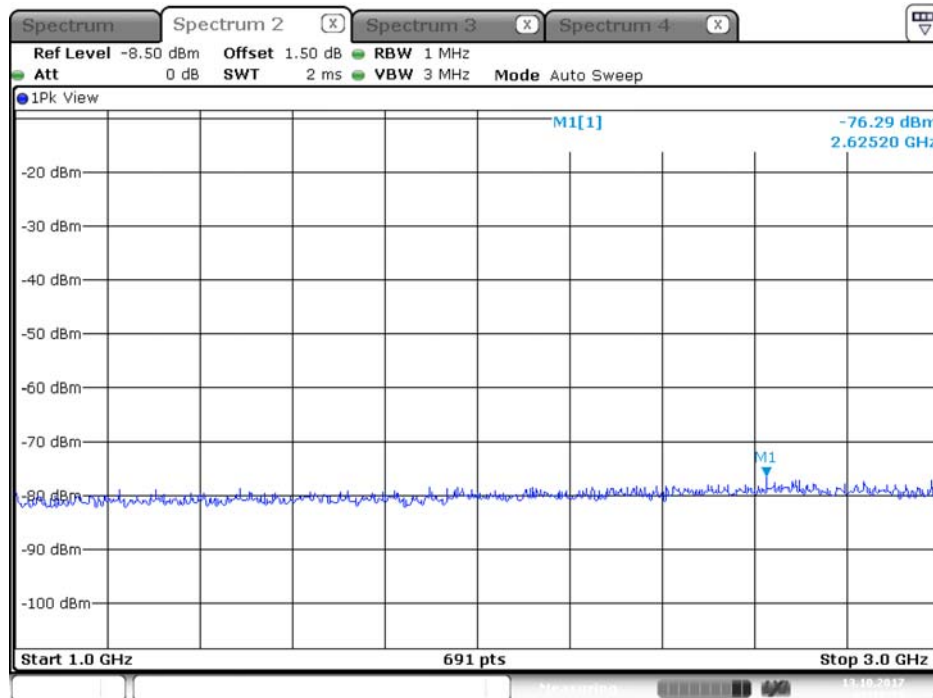

Plot on Configuration QPSK, 20M / 5650 MHz / Peak / Port 1 / 1GHz~3GHz

Date: 12.OCT.2017 20:07:44

Plot on Configuration QPSK, 20M / 5650 MHz / Peak / Port 2 / 1GHz~3GHz

Date: 12.OCT.2017 20:31:53

Plot on Configuration QPSK, 20M / 5720 MHz / Average / Port 1 / 1GHz~3GHz

Date: 13.OCT.2017 01:22:22

Plot on Configuration QPSK, 20M / 5720 MHz / Average / Port 2 / 1GHz~3GHz

Date: 13.OCT.2017 01:17:51

Plot on Configuration QPSK, 20M / 5720 MHz / Peak / Port 1 / 1GHz~3GHz

Date: 13.OCT.2017 01:21:46

Plot on Configuration QPSK, 20M / 5720 MHz / Peak / Port 2 / 1GHz~3GHz

Date: 13.OCT.2017 01:18:15

Plot on Configuration QPSK, 80M / 5510 MHz / Average / Port 1 / 1GHz~3GHz

Date: 12.OCT.2017 21:24:25

Plot on Configuration QPSK, 80M / 5510 MHz / Average / Port 2 / 1GHz~3GHz

Date: 12.OCT.2017 21:38:49

Plot on Configuration QPSK, 80M / 5510 MHz / Peak / Port 1 / 1GHz~3GHz

Date: 12.OCT.2017 21:24:45

Plot on Configuration QPSK, 80M / 5510 MHz / Peak / Port 2 / 1GHz~3GHz

Date: 12.OCT.2017 21:38:32