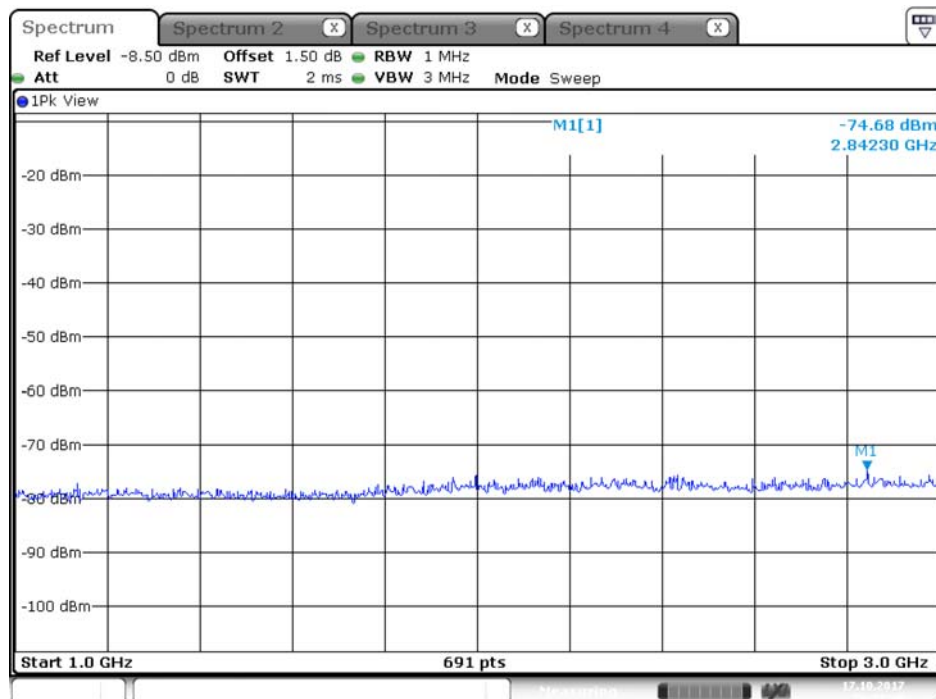

Date: 17.OCT.2017 01:11:51

Plot on Configuration QPSK, 80M / 5310 MHz / Peak / Port 2 / 1GHz~3GHz

Date: 17.OCT.2017 01:27:02

Plot on Configuration QPSK, 80M / 5250 MHz / Average / Port 1 / 1GHz~3GHz

Date: 17.OCT.2017 20:12:01

Plot on Configuration QPSK, 80M / 5250 MHz / Average / Port 2 / 1GHz~3GHz

Date: 17.OCT.2017 20:37:51

Plot on Configuration QPSK, 80M / 5250 MHz / Peak / Port 1 / 1GHz~3GHz

Date: 17.OCT.2017 20:20:16

Plot on Configuration QPSK, 80M / 5250 MHz / Peak / Port 2 / 1GHz~3GHz

Date: 17.OCT.2017 20:38:49

Plot on Configuration QPSK, 20M / 5500 MHz / Average / Port 1 / 1GHz~3GHz

Date: 12.OCT.2017 17:39:26

Plot on Configuration QPSK, 20M / 5500 MHz / Average / Port 2 / 1GHz~3GHz

Date: 12.OCT.2017 19:37:19