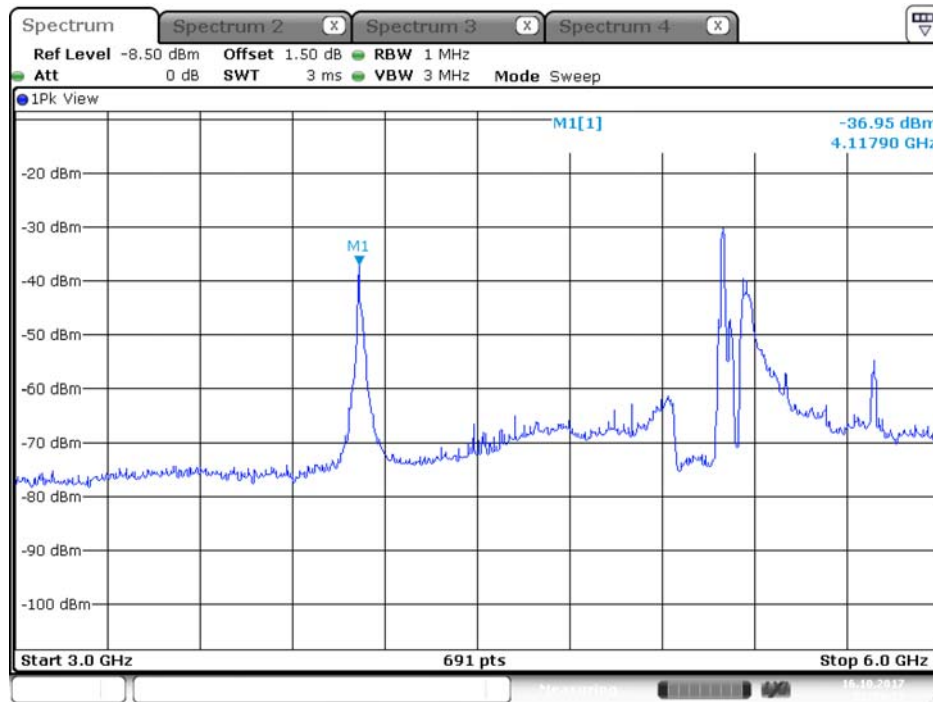

Plot on Configuration QPSK, 20M / 5260 MHz / Average / Port 2 / 3GHz~6GHz

Date: 16.OCT.2017 22:52:19

Plot on Configuration QPSK, 20M / 5260 MHz / Peak / Port 1 / 3GHz~6GHz

Date: 16.OCT.2017 22:46:04

Plot on Configuration QPSK, 20M / 5260 MHz / Peak / Port 2 / 3GHz~6GHz

Date: 16.OCT.2017 22:50:38

Plot on Configuration QPSK, 20M / 5300 MHz / Average / Port 1 / 3GHz~6GHz

Date: 16.OCT.2017 22:44:31

Plot on Configuration QPSK, 20M / 5300 MHz / Average / Port 2 / 3GHz~6GHz

Date: 16.OCT.2017 23:09:28

Plot on Configuration QPSK, 20M / 5300 MHz / Peak / Port 1 / 3GHz~6GHz

Plot on Configuration QPSK, 20M / 5300 MHz / Peak / Port 2 / 3GHz~6GHz

Plot on Configuration QPSK, 20M / 5320 MHz / Average / Port 1 / 3GHz~6GHz

Date: 16.OCT.2017 23:18:56

Plot on Configuration QPSK, 20M / 5320 MHz / Average / Port 2 / 3GHz~6GHz

Date: 16.OCT.2017 23:31:10

Plot on Configuration QPSK, 20M / 5320 MHz / Peak / Port 1 / 3GHz~6GHz

Date: 16.OCT.2017 23:20:09