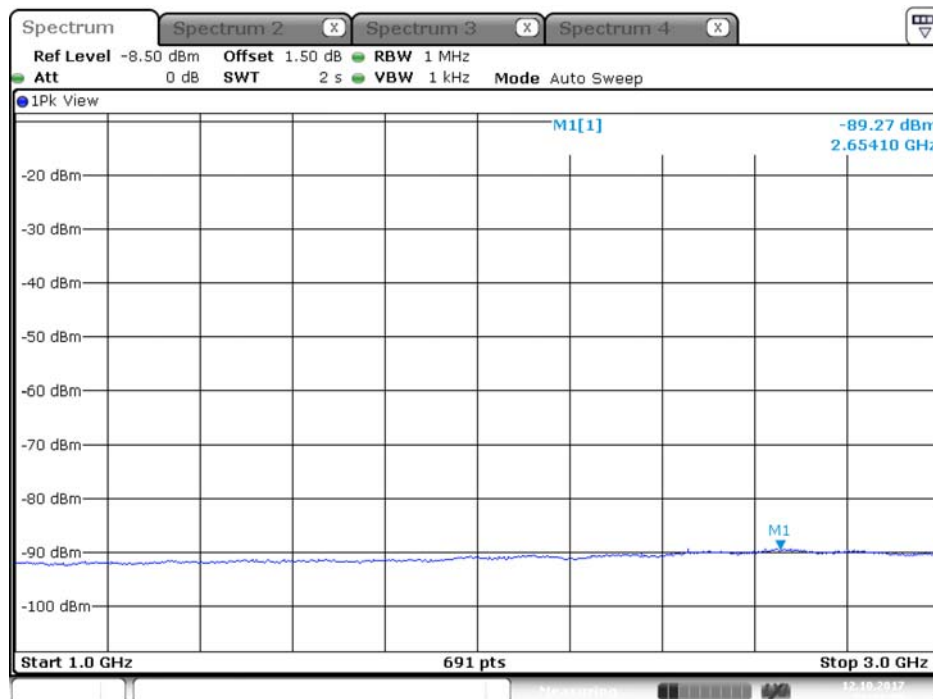

Date: 13.OCT.2017 01:22:22

Plot on Configuration QPSK, 20M / 5720 MHz / Average / Port 2 / 1GHz~3GHz

Date: 13.OCT.2017 01:17:51

Plot on Configuration QPSK, 20M / 5720 MHz / Peak / Port 1 / 1GHz~3GHz

Date: 13.OCT.2017 01:21:46

Plot on Configuration QPSK, 20M / 5720 MHz / Peak / Port 2 / 1GHz~3GHz

Date: 13.OCT.2017 01:18:15

Plot on Configuration QPSK, 80M / 5510 MHz / Average / Port 1 / 1GHz~3GHz

Date: 12.OCT.2017 21:24:25

Plot on Configuration QPSK, 80M / 5510 MHz / Average / Port 2 / 1GHz~3GHz

Date: 12.OCT.2017 21:38:49

Plot on Configuration QPSK, 80M / 5510 MHz / Peak / Port 1 / 1GHz~3GHz

Date: 12.OCT.2017 21:24:45

Plot on Configuration QPSK, 80M / 5510 MHz / Peak / Port 2 / 1GHz~3GHz

Date: 12.OCT.2017 21:38:32