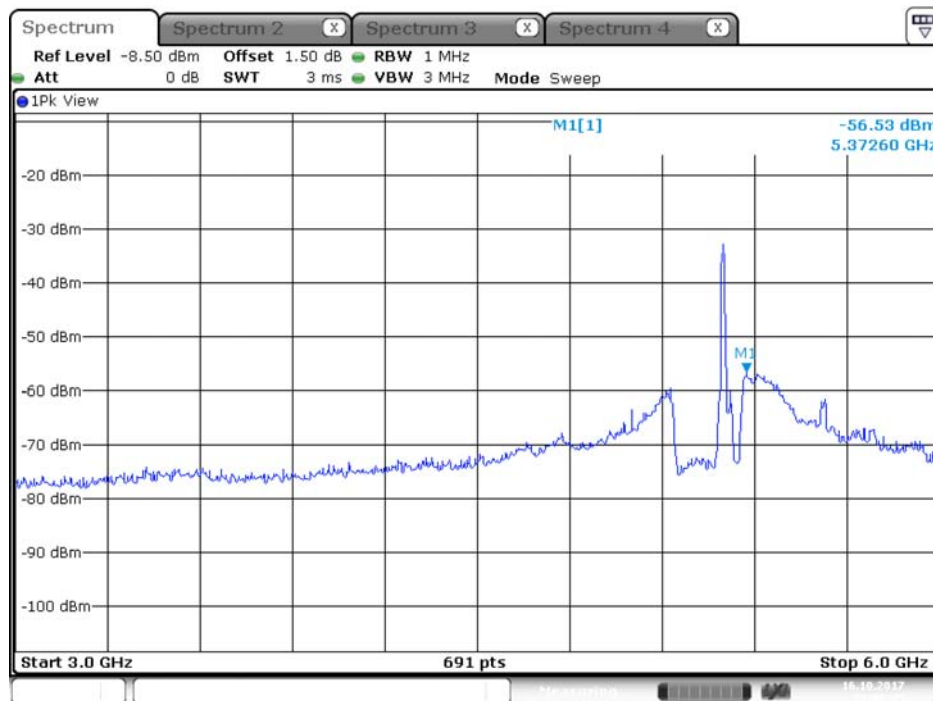

Plot on Configuration QPSK, 20M / 5260 MHz / Average / Port 2 / 3GHz~6GHz

Date: 16.OCT.2017 22:52:19

Plot on Configuration QPSK, 20M / 5260 MHz / Peak / Port 1 / 3GHz~6GHz

Date: 16.OCT.2017 22:46:04

Plot on Configuration QPSK, 20M / 5260 MHz / Peak / Port 2 / 3GHz~6GHz

Date: 16.OCT.2017 22:50:38

Plot on Configuration QPSK, 20M / 5300 MHz / Average / Port 1 / 3GHz~6GHz

Date: 16.OCT.2017 22:44:31

Plot on Configuration QPSK, 20M / 5300 MHz / Average / Port 2 / 3GHz~6GHz

Date: 16.OCT.2017 23:09:28

Plot on Configuration QPSK, 20M / 5300 MHz / Peak / Port 1 / 3GHz~6GHz

Plot on Configuration QPSK, 20M / 5300 MHz / Peak / Port 2 / 3GHz~6GHz

Plot on Configuration QPSK, 20M / 5320 MHz / Average / Port 1 / 3GHz~6GHz

Date: 16.OCT.2017 23:18:56

Plot on Configuration QPSK, 20M / 5320 MHz / Average / Port 2 / 3GHz~6GHz

Date: 16.OCT.2017 23:31:10

Plot on Configuration QPSK, 20M / 5320 MHz / Peak / Port 1 / 3GHz~6GHz

Date: 16.OCT.2017 23:20:09