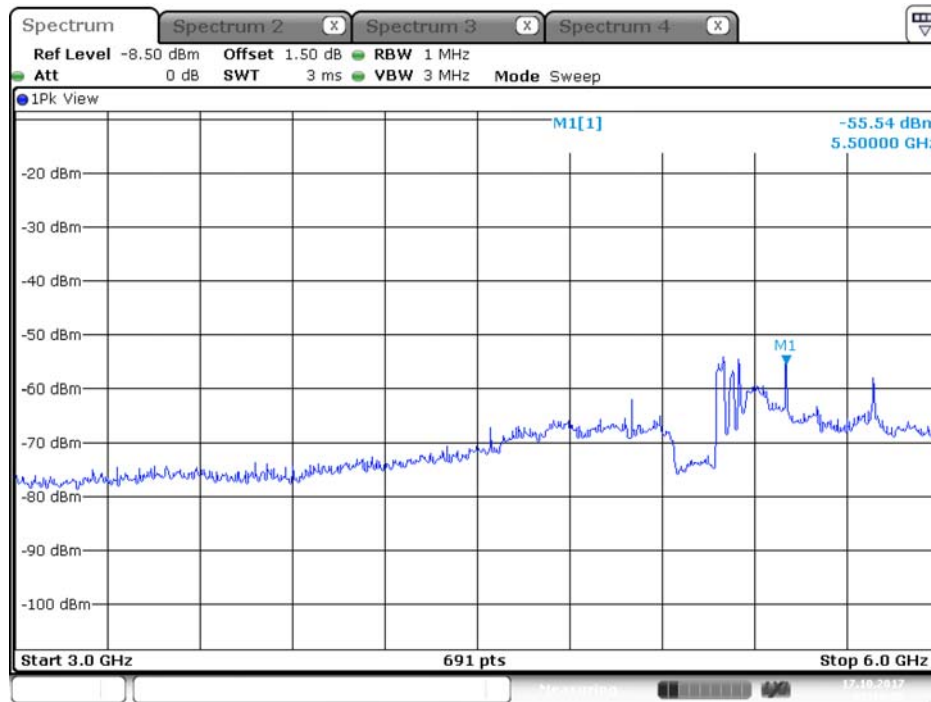

Plot on Configuration QPSK, 80M / 5290 MHz / Average / Port 2 / 3GHz~6GHz

Plot on Configuration QPSK, 80M / 5290 MHz / Peak / Port 1 / 3GHz~6GHz

Date: 16.OCT.2017 23:37:33

Plot on Configuration QPSK, 80M / 5290 MHz / Peak / Port 2 / 3GHz~6GHz

Date: 16.OCT.2017 23:55:39

Plot on Configuration QPSK, 80M / 5300 MHz / Average / Port 1 / 3GHz~6GHz

Date: 17.OCT.2017 00:01:36

Plot on Configuration QPSK, 80M / 5300 MHz / Average / Port 2 / 3GHz~6GHz

Date: 17.OCT.2017 01:08:03

Plot on Configuration QPSK, 80M / 5300 MHz / Peak / Port 1 / 3GHz~6GHz

Date: 17.OCT.2017 00:01:55

Plot on Configuration QPSK, 80M / 5300 MHz / Peak / Port 2 / 3GHz~6GHz

Date: 17.OCT.2017 01:05:45

Plot on Configuration QPSK, 80M / 5310 MHz / Average / Port 1 / 3GHz~6GHz

Date: 20.OCT.2017 14:03:16

Plot on Configuration QPSK, 80M / 5310 MHz / Average / Port 2 / 3GHz~6GHz

Date: 20.OCT.2017 14:15:12

Plot on Configuration QPSK, 80M / 5310 MHz / Peak / Port 1 / 3GHz~6GHz

Plot on Configuration QPSK, 80M / 5310 MHz / Peak / Port 2 / 3GHz~6GHz