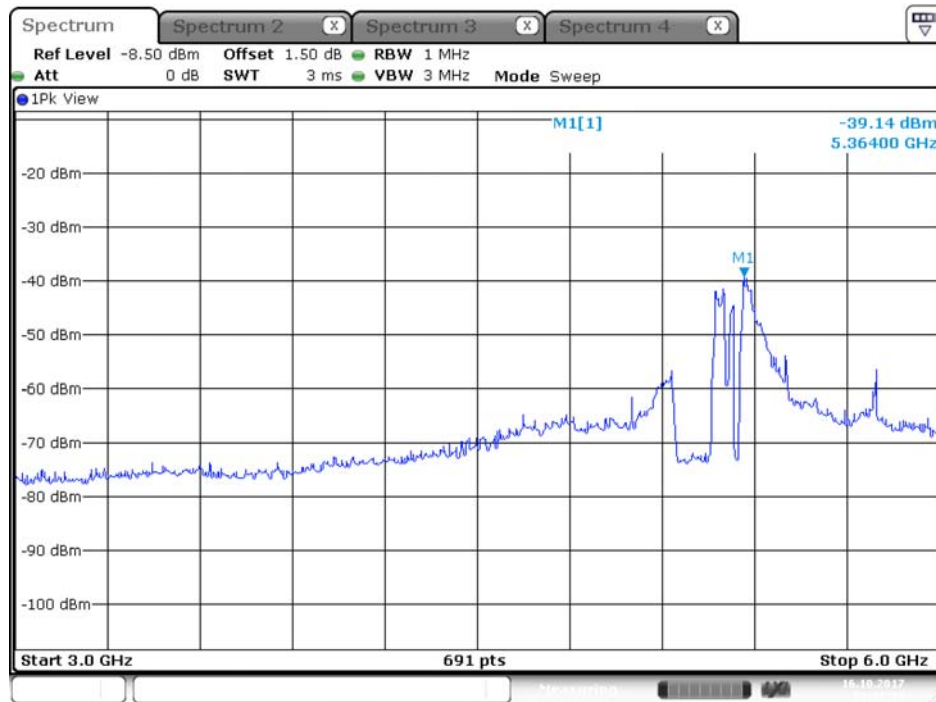

Plot on Configuration QPSK, 20M / 5320 MHz / Peak / Port 2 / 3GHz~6GHz

Date: 16.OCT.2017 23:30:34

Plot on Configuration QPSK, 20M / 5250 MHz / Average / Port 1 / 3GHz~6GHz

Plot on Configuration QPSK, 20M / 5250 MHz / Average / Port 2 / 3GHz~6GHz

Plot on Configuration QPSK, 20M / 5250 MHz / Peak / Port 1 / 3GHz~6GHz

Date: 17.OCT.2017 19:06:46

Plot on Configuration QPSK, 20M / 5250 MHz / Peak / Port 2 / 3GHz~6GHz

Date: 17.OCT.2017 19:56:02

Plot on Configuration QPSK, 80M / 5290 MHz / Average / Port 1 / 3GHz~6GHz

Plot on Configuration QPSK, 80M / 5290 MHz / Average / Port 2 / 3GHz~6GHz

Plot on Configuration QPSK, 80M / 5290 MHz / Peak / Port 1 / 3GHz~6GHz

Date: 16.OCT.2017 23:37:33

Plot on Configuration QPSK, 80M / 5290 MHz / Peak / Port 2 / 3GHz~6GHz

Date: 16.OCT.2017 23:55:39

Plot on Configuration QPSK, 80M / 5300 MHz / Average / Port 1 / 3GHz~6GHz

Date: 17.OCT.2017 00:01:36

Plot on Configuration QPSK, 80M / 5300 MHz / Average / Port 2 / 3GHz~6GHz

Date: 17.OCT.2017 01:08:03