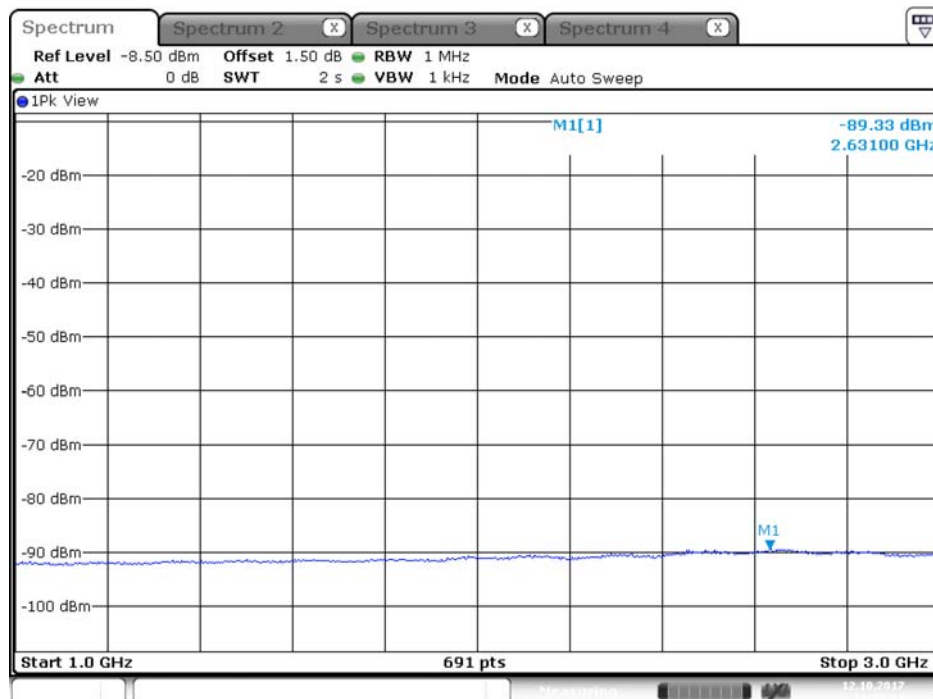

Date: 17.OCT.2017 01:11:51

Plot on Configuration QPSK, 80M / 5310 MHz / Peak / Port 2 / 1GHz~3GHz

Date: 17.OCT.2017 01:27:02

Plot on Configuration QPSK, 80M / 5250 MHz / Average / Port 1 / 1GHz~3GHz

Date: 17.OCT.2017 20:12:01

Plot on Configuration QPSK, 80M / 5250 MHz / Average / Port 2 / 1GHz~3GHz

Date: 17.OCT.2017 20:37:51

Plot on Configuration QPSK, 80M / 5250 MHz / Peak / Port 1 / 1GHz~3GHz

Date: 17.OCT.2017 20:20:16

Plot on Configuration QPSK, 80M / 5250 MHz / Peak / Port 2 / 1GHz~3GHz

Date: 17.OCT.2017 20:38:49

Plot on Configuration QPSK, 20M / 5500 MHz / Average / Port 1 / 1GHz~3GHz

Date: 12.OCT.2017 17:39:26

Plot on Configuration QPSK, 20M / 5500 MHz / Average / Port 2 / 1GHz~3GHz

Date: 12.OCT.2017 19:37:19