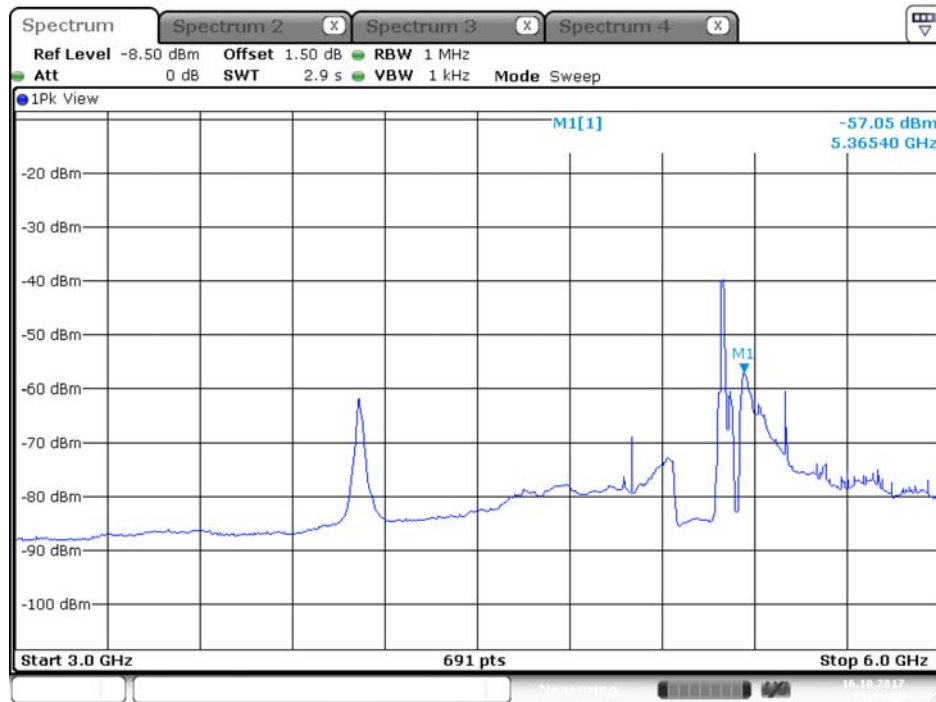

Date: 13.OCT.2017 01:21:05

Plot on Configuration QPSK, 80M / 5720 MHz / Peak / Port 2 / 1GHz~3GHz

Date: 13.OCT.2017 01:19:16

Plot on Configuration QPSK, 20M / 5260 MHz / Average / Port 1 / 3GHz~6GHz

Date: 20.OCT.2017 14:33:51

Plot on Configuration QPSK, 20M / 5260 MHz / Average / Port 2 / 3GHz~6GHz

Date: 16.OCT.2017 22:52:19

Plot on Configuration QPSK, 20M / 5260 MHz / Peak / Port 1 / 3GHz~6GHz

Date: 16.OCT.2017 22:46:04

Plot on Configuration QPSK, 20M / 5260 MHz / Peak / Port 2 / 3GHz~6GHz

Date: 16.OCT.2017 22:50:38

Plot on Configuration QPSK, 20M / 5300 MHz / Average / Port 1 / 3GHz~6GHz

Date: 16.OCT.2017 22:44:31

Plot on Configuration QPSK, 20M / 5300 MHz / Average / Port 2 / 3GHz~6GHz

Date: 16.OCT.2017 23:09:28

Plot on Configuration QPSK, 20M / 5300 MHz / Peak / Port 1 / 3GHz~6GHz

Plot on Configuration QPSK, 20M / 5300 MHz / Peak / Port 2 / 3GHz~6GHz

Plot on Configuration QPSK, 20M / 5320 MHz / Average / Port 1 / 3GHz~6GHz