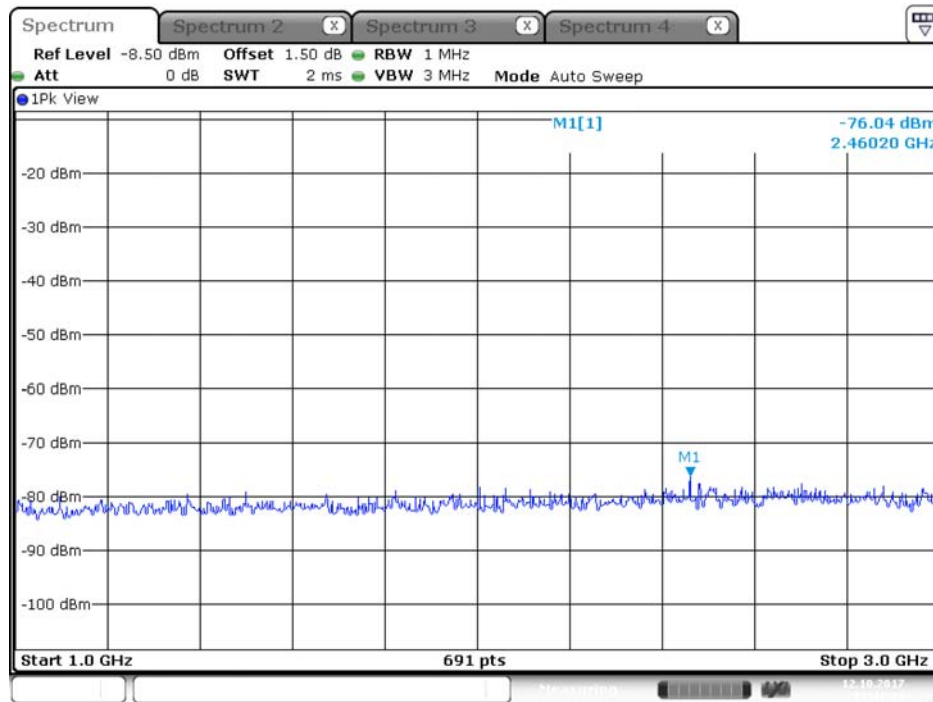

Plot on Configuration QPSK, 80M / 5250 MHz / Average / Port 2 / 1GHz~3GHz

Date: 17.OCT.2017 20:37:51

Plot on Configuration QPSK, 80M / 5250 MHz / Peak / Port 1 / 1GHz~3GHz

Date: 17.OCT.2017 20:20:16

Plot on Configuration QPSK, 80M / 5250 MHz / Peak / Port 2 / 1GHz~3GHz

Date: 17.OCT.2017 20:38:49

Plot on Configuration QPSK, 20M / 5500 MHz / Average / Port 1 / 1GHz~3GHz

Date: 12.OCT.2017 17:39:26

Plot on Configuration QPSK, 20M / 5500 MHz / Average / Port 2 / 1GHz~3GHz

Date: 12.OCT.2017 19:37:19

Plot on Configuration QPSK, 20M / 5500 MHz / Peak / Port 1 / 1GHz~3GHz

Date: 12.OCT.2017 17:41:18

Plot on Configuration QPSK, 20M / 5500 MHz / Peak / Port 2 / 1GHz~3GHz

Date: 12.OCT.2017 19:37:00

Plot on Configuration QPSK, 20M / 5580 MHz / Average / Port 1 / 1GHz~3GHz