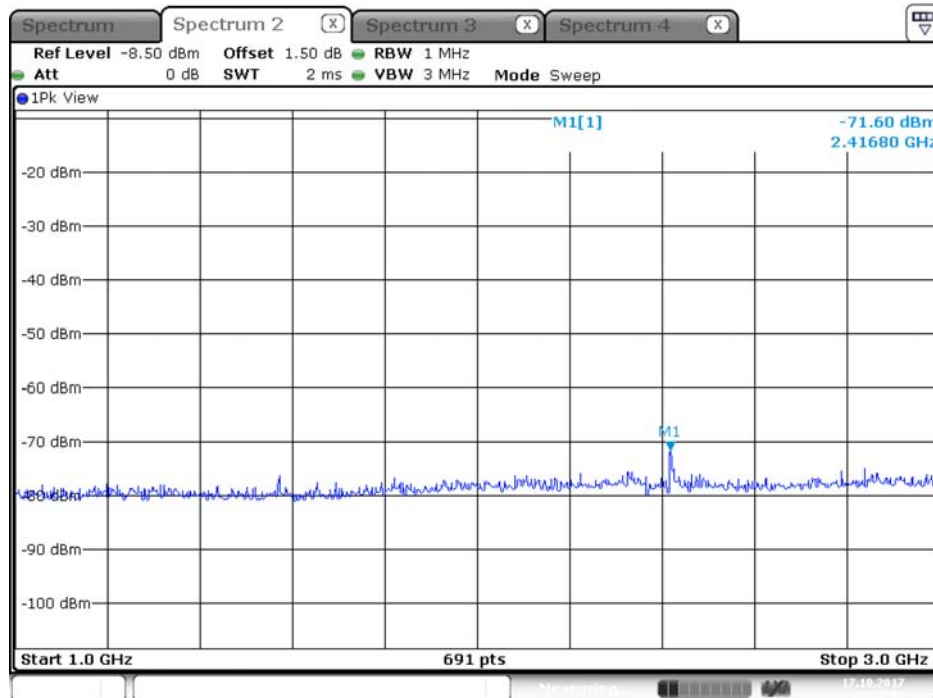

Date: 17.OCT.2017 01:04:52

Plot on Configuration QPSK, 80M / 5300 MHz / Peak / Port 1 / 1GHz~3GHz

Date: 17.OCT.2017 00:00:35

Plot on Configuration QPSK, 80M / 5300 MHz / Peak / Port 2 / 1GHz~3GHz

Date: 17.OCT.2017 01:04:36

Plot on Configuration QPSK, 80M / 5310 MHz / Average / Port 1 / 1GHz~3GHz

Plot on Configuration QPSK, 80M / 5310 MHz / Average / Port 2 / 1GHz~3GHz

Plot on Configuration QPSK, 80M / 5310 MHz / Peak / Port 1 / 1GHz~3GHz

Date: 17.OCT.2017 01:11:51

Plot on Configuration QPSK, 80M / 5310 MHz / Peak / Port 2 / 1GHz~3GHz

Date: 17.OCT.2017 01:27:02

Plot on Configuration QPSK, 80M / 5250 MHz / Average / Port 1 / 1GHz~3GHz

Date: 17.OCT.2017 20:12:01

Plot on Configuration QPSK, 80M / 5250 MHz / Average / Port 2 / 1GHz~3GHz

Date: 17.OCT.2017 20:37:51

Plot on Configuration QPSK, 80M / 5250 MHz / Peak / Port 1 / 1GHz~3GHz

Date: 17.OCT.2017 20:20:16

Plot on Configuration QPSK, 80M / 5250 MHz / Peak / Port 2 / 1GHz~3GHz