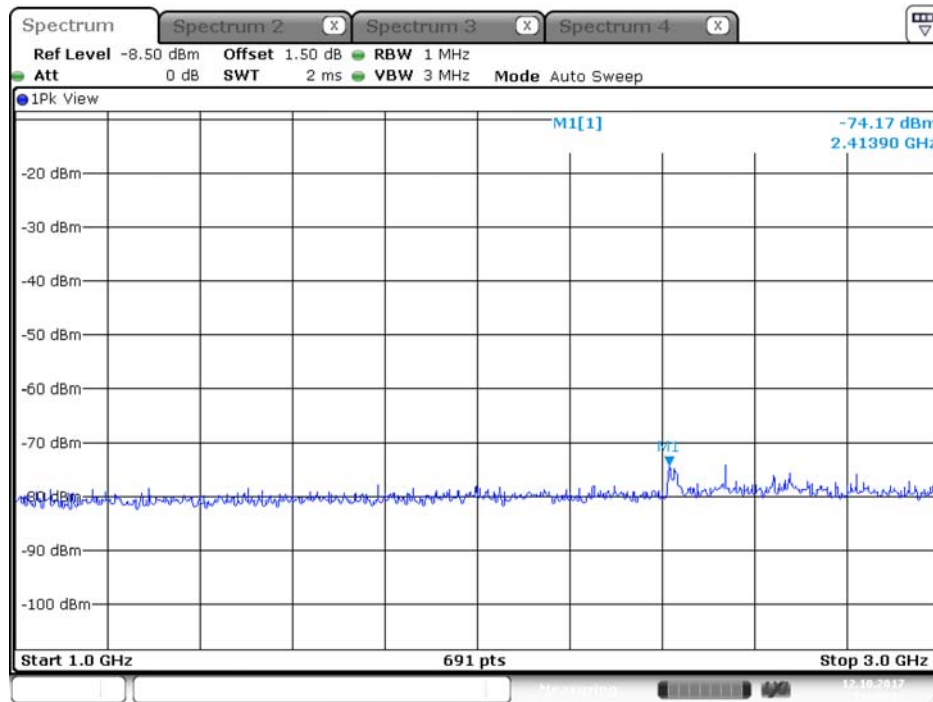

Date: 17.OCT.2017 20:38:49

Plot on Configuration QPSK, 20M / 5500 MHz / Average / Port 1 / 1GHz~3GHz

Date: 12.OCT.2017 17:39:26

Plot on Configuration QPSK, 20M / 5500 MHz / Average / Port 2 / 1GHz~3GHz

Date: 12.OCT.2017 19:37:19

Plot on Configuration QPSK, 20M / 5500 MHz / Peak / Port 1 / 1GHz~3GHz

Date: 12.OCT.2017 17:41:18

Plot on Configuration QPSK, 20M / 5500 MHz / Peak / Port 2 / 1GHz~3GHz

Date: 12.OCT.2017 19:37:00

Plot on Configuration QPSK, 20M / 5580 MHz / Average / Port 1 / 1GHz~3GHz

Date: 12.OCT.2017 19:39:44

Plot on Configuration QPSK, 20M / 5580 MHz / Average / Port 2 / 1GHz~3GHz

Date: 12.OCT.2017 20:04:02

Plot on Configuration QPSK, 20M / 5580 MHz / Peak / Port 1 / 1GHz~3GHz

Date: 12.OCT.2017 19:40:11