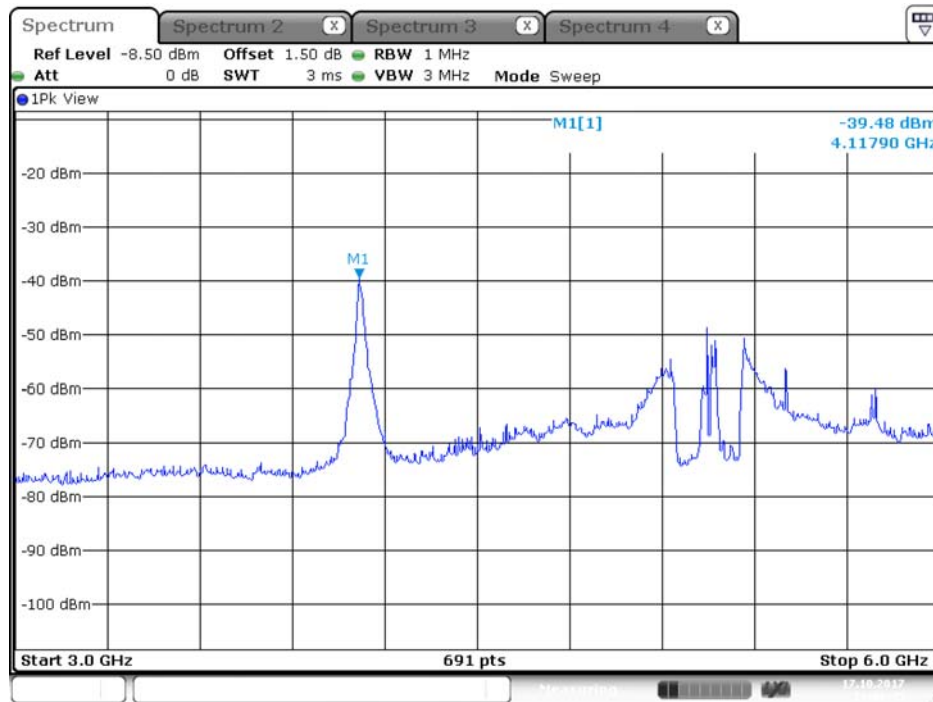

Date: 16.OCT.2017 23:18:56

Plot on Configuration QPSK, 20M / 5320 MHz / Average / Port 2 / 3GHz~6GHz

Date: 16.OCT.2017 23:31:10

Plot on Configuration QPSK, 20M / 5320 MHz / Peak / Port 1 / 3GHz~6GHz

Date: 16.OCT.2017 23:20:09

Plot on Configuration QPSK, 20M / 5320 MHz / Peak / Port 2 / 3GHz~6GHz

Date: 16.OCT.2017 23:30:34

Plot on Configuration QPSK, 20M / 5250 MHz / Average / Port 1 / 3GHz~6GHz

Plot on Configuration QPSK, 20M / 5250 MHz / Average / Port 2 / 3GHz~6GHz

Plot on Configuration QPSK, 20M / 5250 MHz / Peak / Port 1 / 3GHz~6GHz

Date: 17.OCT.2017 19:06:46

Plot on Configuration QPSK, 20M / 5250 MHz / Peak / Port 2 / 3GHz~6GHz

Date: 17.OCT.2017 19:56:02

Plot on Configuration QPSK, 80M / 5290 MHz / Average / Port 1 / 3GHz~6GHz

Plot on Configuration QPSK, 80M / 5290 MHz / Average / Port 2 / 3GHz~6GHz

Plot on Configuration QPSK, 80M / 5290 MHz / Peak / Port 1 / 3GHz~6GHz

Date: 16.OCT.2017 23:37:33

Plot on Configuration QPSK, 80M / 5290 MHz / Peak / Port 2 / 3GHz~6GHz