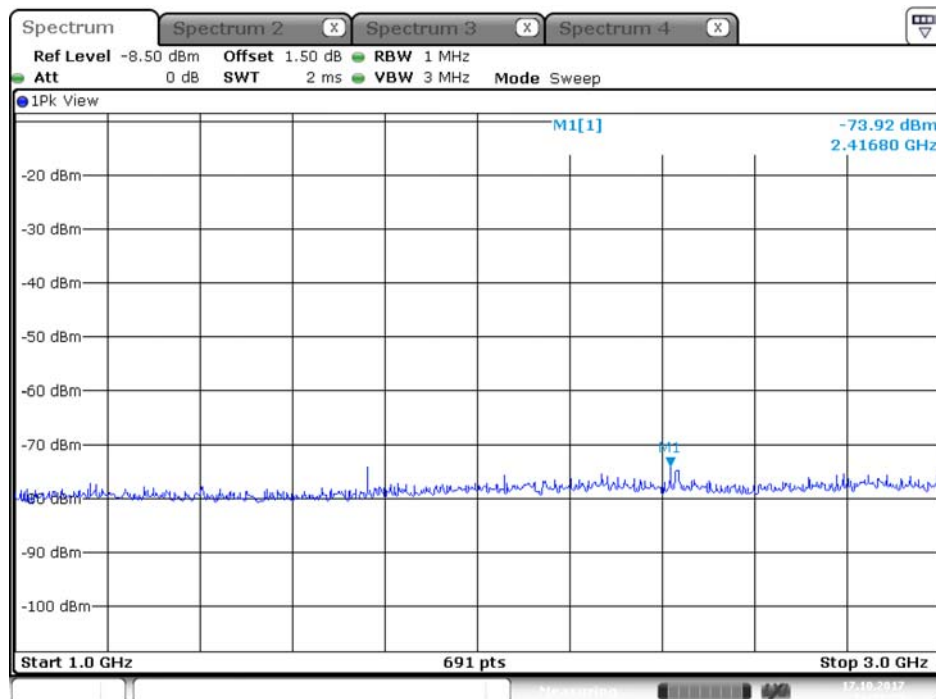

Plot on Configuration QPSK, 20M / 5320 MHz / Average / Port 1 / 1GHz~3GHz

Plot on Configuration QPSK, 20M / 5320 MHz / Average / Port 2 / 1GHz~3GHz

Plot on Configuration QPSK, 20M / 5320 MHz / Peak / Port 1 / 1GHz~3GHz

Plot on Configuration QPSK, 20M / 5320 MHz / Peak / Port 2 / 1GHz~3GHz

Plot on Configuration QPSK, 20M / 5250 MHz / Average / Port 1 / 1GHz~3GHz

Plot on Configuration QPSK, 20M / 5250 MHz / Average / Port 2 / 1GHz~3GHz

Plot on Configuration QPSK, 20M / 5250 MHz / Peak / Port 1 / 1GHz~3GHz

Date: 17.OCT.2017 18:53:38

Plot on Configuration QPSK, 20M / 5250 MHz / Peak / Port 2 / 1GHz~3GHz

Date: 17.OCT.2017 19:52:24

Plot on Configuration QPSK, 80M / 5290 MHz / Average / Port 1 / 1GHz~3GHz

Date: 16.OCT.2017 23:34:54

Plot on Configuration QPSK, 80M / 5290 MHz / Average / Port 2 / 1GHz~3GHz

Date: 16.OCT.2017 23:58:31

Plot on Configuration QPSK, 80M / 5290 MHz / Peak / Port 1 / 1GHz~3GHz

Date: 16.OCT.2017 23:35:08