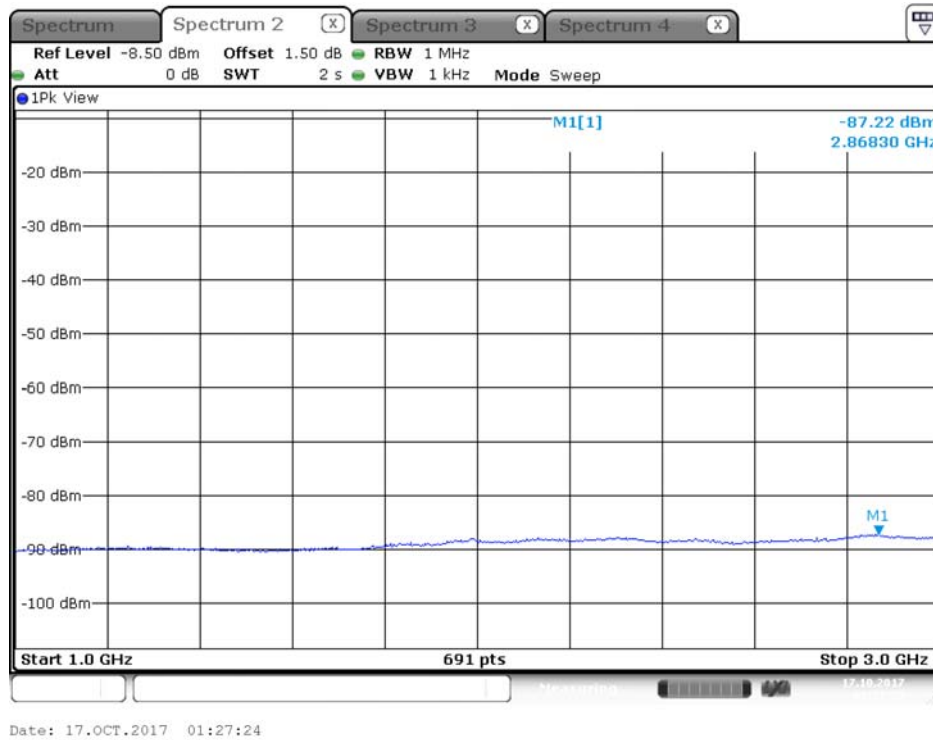

Plot on Configuration QPSK, 80M / 5290 MHz / Peak / Port 2 / 1GHz~3GHz

Date: 16.OCT.2017 23:57:32

Plot on Configuration QPSK, 80M / 5300 MHz / Average / Port 1 / 1GHz~3GHz

Date: 17.OCT.2017 00:00:22

Plot on Configuration QPSK, 80M / 5300 MHz / Average / Port 2 / 1GHz~3GHz

Date: 17.OCT.2017 01:04:52

Plot on Configuration QPSK, 80M / 5300 MHz / Peak / Port 1 / 1GHz~3GHz

Date: 17.OCT.2017 00:00:35

Plot on Configuration QPSK, 80M / 5300 MHz / Peak / Port 2 / 1GHz~3GHz

Date: 17.OCT.2017 01:04:36

Plot on Configuration QPSK, 80M / 5310 MHz / Average / Port 1 / 1GHz~3GHz

Plot on Configuration QPSK, 80M / 5310 MHz / Average / Port 2 / 1GHz~3GHz

Plot on Configuration QPSK, 80M / 5310 MHz / Peak / Port 1 / 1GHz~3GHz