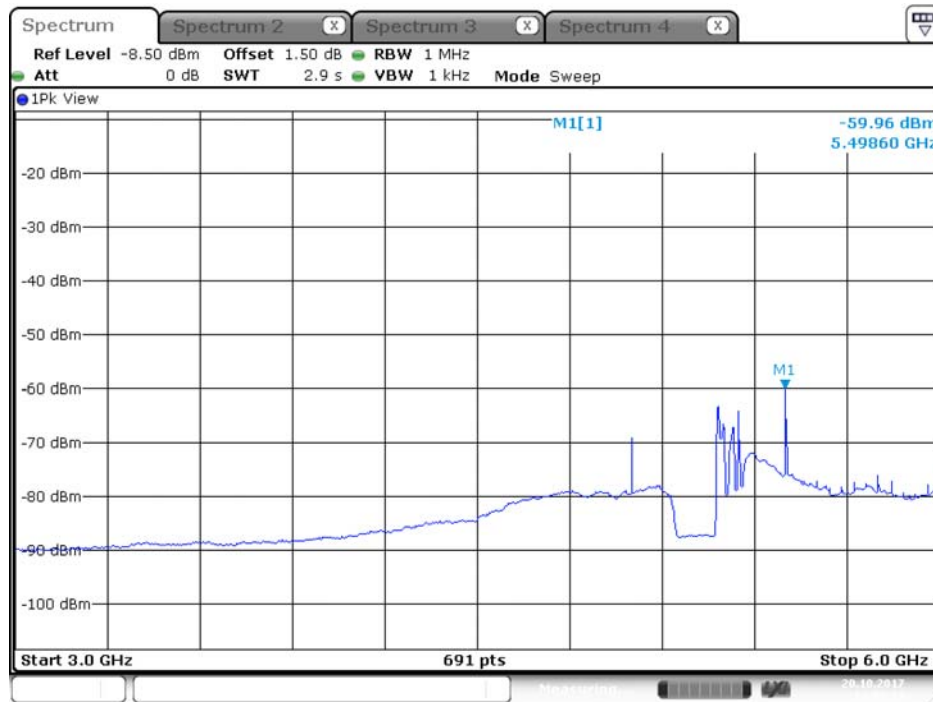

Plot on Configuration QPSK, 80M / 5290 MHz / Average / Port 2 / 3GHz~6GHz

Plot on Configuration QPSK, 80M / 5290 MHz / Peak / Port 1 / 3GHz~6GHz

Date: 16.OCT.2017 23:37:33

Plot on Configuration QPSK, 80M / 5290 MHz / Peak / Port 2 / 3GHz~6GHz

Date: 16.OCT.2017 23:55:39

Plot on Configuration QPSK, 80M / 5300 MHz / Average / Port 1 / 3GHz~6GHz

Date: 17.OCT.2017 00:01:36

Plot on Configuration QPSK, 80M / 5300 MHz / Average / Port 2 / 3GHz~6GHz

Date: 17.OCT.2017 01:08:03

Plot on Configuration QPSK, 80M / 5300 MHz / Peak / Port 1 / 3GHz~6GHz

Date: 17.OCT.2017 00:01:55

Plot on Configuration QPSK, 80M / 5300 MHz / Peak / Port 2 / 3GHz~6GHz

Date: 17.OCT.2017 01:05:45

Plot on Configuration QPSK, 80M / 5310 MHz / Average / Port 1 / 3GHz~6GHz

Date: 20.OCT.2017 14:03:16

Plot on Configuration QPSK, 80M / 5310 MHz / Average / Port 2 / 3GHz~6GHz

Date: 20.OCT.2017 14:15:12

Plot on Configuration QPSK, 80M / 5310 MHz / Peak / Port 1 / 3GHz~6GHz

Plot on Configuration QPSK, 80M / 5310 MHz / Peak / Port 2 / 3GHz~6GHz