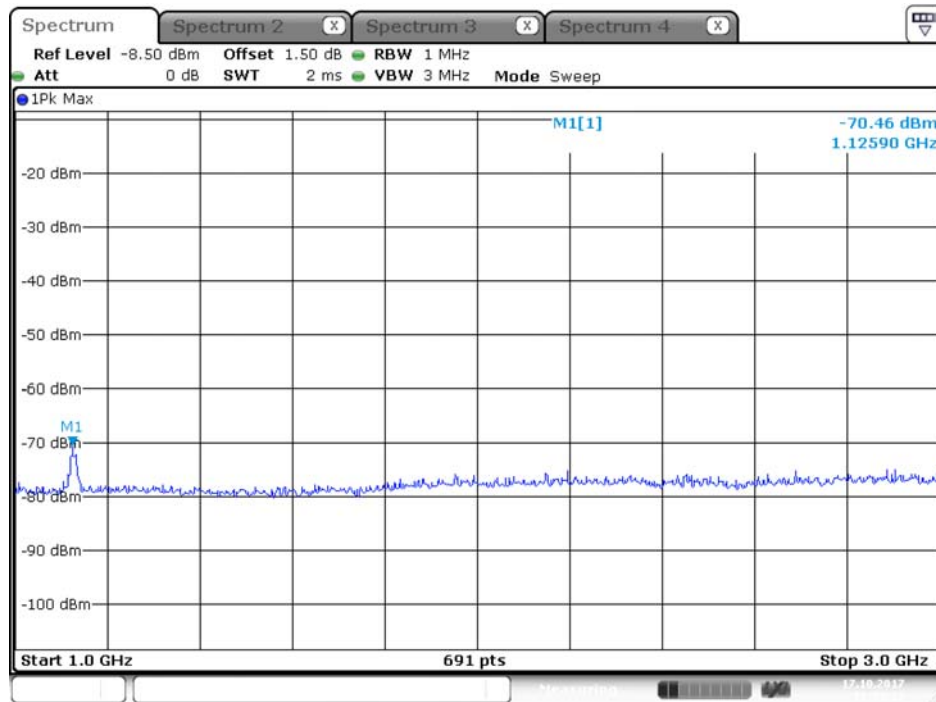

Plot on Configuration QPSK, 20M / 5320 MHz / Average / Port 1 / 1GHz~3GHz

Plot on Configuration QPSK, 20M / 5320 MHz / Average / Port 2 / 1GHz~3GHz

Plot on Configuration QPSK, 20M / 5320 MHz / Peak / Port 1 / 1GHz~3GHz

Plot on Configuration QPSK, 20M / 5320 MHz / Peak / Port 2 / 1GHz~3GHz

Plot on Configuration QPSK, 20M / 5250 MHz / Average / Port 1 / 1GHz~3GHz

Plot on Configuration QPSK, 20M / 5250 MHz / Average / Port 2 / 1GHz~3GHz

Plot on Configuration QPSK, 20M / 5250 MHz / Peak / Port 1 / 1GHz~3GHz

Date: 17.OCT.2017 18:53:38

Plot on Configuration QPSK, 20M / 5250 MHz / Peak / Port 2 / 1GHz~3GHz

Date: 17.OCT.2017 19:52:24

Plot on Configuration QPSK, 80M / 5290 MHz / Average / Port 1 / 1GHz~3GHz

Date: 16.OCT.2017 23:34:54

Plot on Configuration QPSK, 80M / 5290 MHz / Average / Port 2 / 1GHz~3GHz

Date: 16.OCT.2017 23:58:31

Plot on Configuration QPSK, 80M / 5290 MHz / Peak / Port 1 / 1GHz~3GHz

Date: 16.OCT.2017 23:35:08