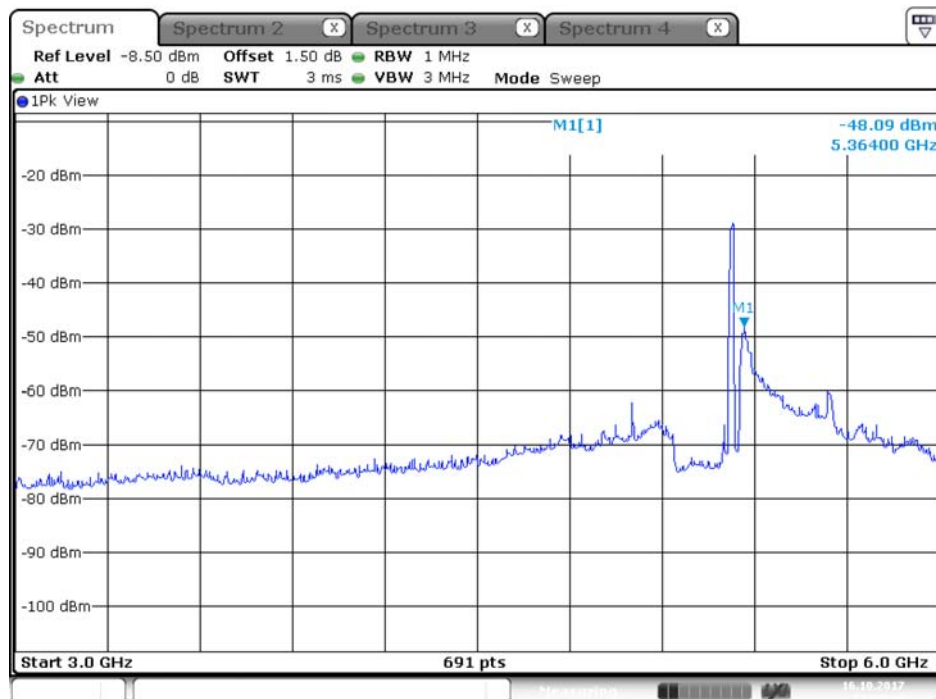

Plot on Configuration QPSK, 20M / 5300 MHz / Peak / Port 1 / 3GHz~6GHz

Plot on Configuration QPSK, 20M / 5300 MHz / Peak / Port 2 / 3GHz~6GHz

Plot on Configuration QPSK, 20M / 5320 MHz / Average / Port 1 / 3GHz~6GHz

Date: 16.OCT.2017 23:18:56

Plot on Configuration QPSK, 20M / 5320 MHz / Average / Port 2 / 3GHz~6GHz

Date: 16.OCT.2017 23:31:10

Plot on Configuration QPSK, 20M / 5320 MHz / Peak / Port 1 / 3GHz~6GHz

Date: 16.OCT.2017 23:20:09

Plot on Configuration QPSK, 20M / 5320 MHz / Peak / Port 2 / 3GHz~6GHz

Date: 16.OCT.2017 23:30:34

Plot on Configuration QPSK, 20M / 5250 MHz / Average / Port 1 / 3GHz~6GHz

Plot on Configuration QPSK, 20M / 5250 MHz / Average / Port 2 / 3GHz~6GHz