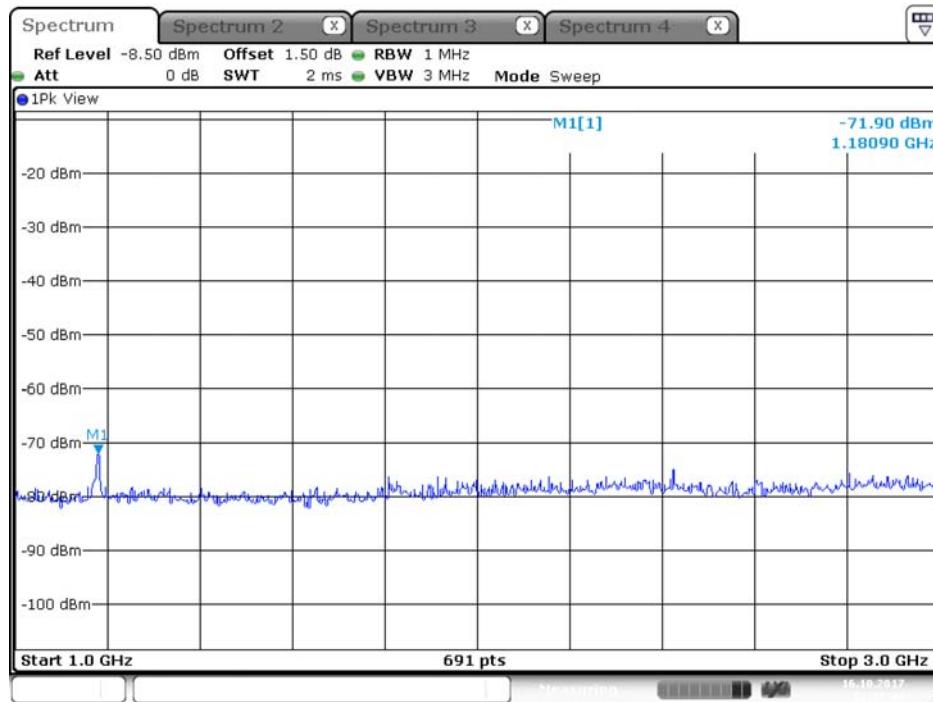

Plot on Configuration QPSK, 20M / 5260 MHz / Peak / Port 1 / 1GHz~3GHz

Plot on Configuration QPSK, 20M / 5260 MHz / Peak / Port 2 / 1GHz~3GHz

Plot on Configuration QPSK, 20M / 5300 MHz / Average / Port 1 / 1GHz~3GHz

Date: 16.OCT.2017 22:32:18

Plot on Configuration QPSK, 20M / 5300 MHz / Average / Port 2 / 1GHz~3GHz

Date: 16.OCT.2017 23:11:53

Plot on Configuration QPSK, 20M / 5300 MHz / Peak / Port 1 / 1GHz~3GHz

Plot on Configuration QPSK, 20M / 5300 MHz / Peak / Port 2 / 1GHz~3GHz

Plot on Configuration QPSK, 20M / 5320 MHz / Average / Port 1 / 1GHz~3GHz

Plot on Configuration QPSK, 20M / 5320 MHz / Average / Port 2 / 1GHz~3GHz

Plot on Configuration QPSK, 20M / 5320 MHz / Peak / Port 1 / 1GHz~3GHz