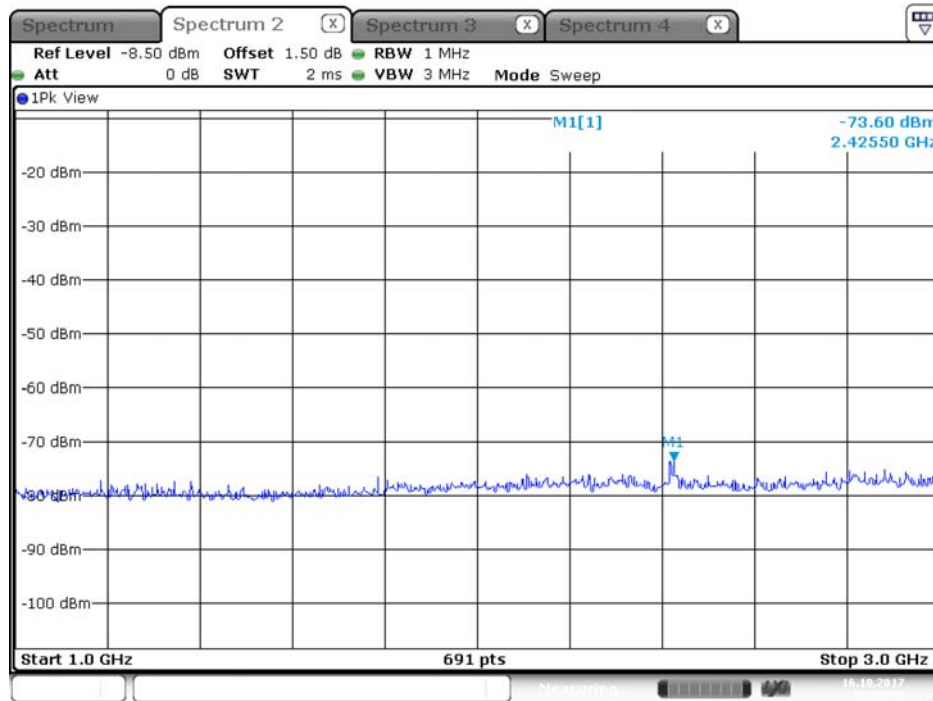

Date: 16.OCT.2017 22:32:18

Plot on Configuration QPSK, 20M / 5300 MHz / Average / Port 2 / 1GHz~3GHz

Date: 16.OCT.2017 23:11:53

Plot on Configuration QPSK, 20M / 5300 MHz / Peak / Port 1 / 1GHz~3GHz

Plot on Configuration QPSK, 20M / 5300 MHz / Peak / Port 2 / 1GHz~3GHz

Plot on Configuration QPSK, 20M / 5320 MHz / Average / Port 1 / 1GHz~3GHz

Plot on Configuration QPSK, 20M / 5320 MHz / Average / Port 2 / 1GHz~3GHz

Plot on Configuration QPSK, 20M / 5320 MHz / Peak / Port 1 / 1GHz~3GHz

Plot on Configuration QPSK, 20M / 5320 MHz / Peak / Port 2 / 1GHz~3GHz

Plot on Configuration QPSK, 20M / 5250 MHz / Average / Port 1 / 1GHz~3GHz

Plot on Configuration QPSK, 20M / 5250 MHz / Average / Port 2 / 1GHz~3GHz