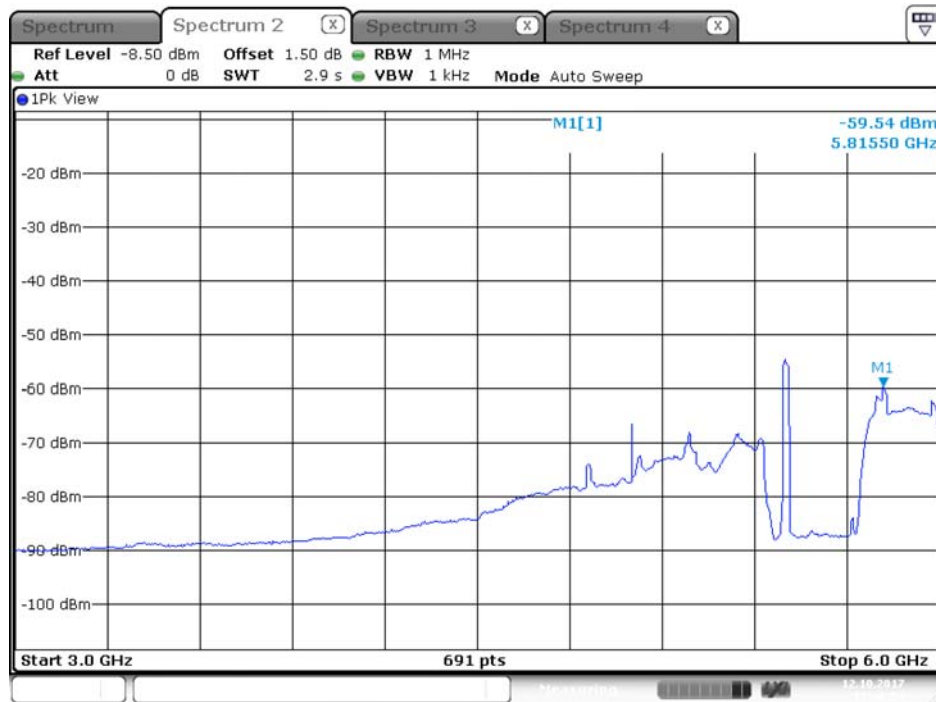

Date: 20.OCT.2017 14:03:16

Plot on Configuration QPSK, 80M / 5310 MHz / Average / Port 2 / 3GHz~6GHz

Date: 20.OCT.2017 14:15:12

Plot on Configuration QPSK, 80M / 5310 MHz / Peak / Port 1 / 3GHz~6GHz

Plot on Configuration QPSK, 80M / 5310 MHz / Peak / Port 2 / 3GHz~6GHz

Plot on Configuration QPSK, 80M / 5250 MHz / Average / Port 1 / 3GHz~6GHz

Date: 17.OCT.2017 20:22:28

Plot on Configuration QPSK, 80M / 5250 MHz / Average / Port 2 / 3GHz~6GHz

Date: 17.OCT.2017 20:40:57

Plot on Configuration QPSK, 80M / 5250 MHz / Peak / Port 1 / 3GHz~6GHz

Date: 17.OCT.2017 20:23:32

Plot on Configuration QPSK, 80M / 5250 MHz / Peak / Port 2 / 3GHz~6GHz

Date: 17.OCT.2017 20:42:12

Plot on Configuration QPSK, 20M / 5500 MHz / Average / Port 1 / 3GHz~6GHz

Date: 12.OCT.2017 17:48:54

Plot on Configuration QPSK, 20M / 5500 MHz / Average / Port 2 / 3GHz~6GHz

Date: 12.OCT.2017 19:35:59

Plot on Configuration QPSK, 20M / 5500 MHz / Peak / Port 1 / 3GHz~6GHz

Date: 12.OCT.2017 17:54:48

Plot on Configuration QPSK, 20M / 5500 MHz / Peak / Port 2 / 3GHz~6GHz