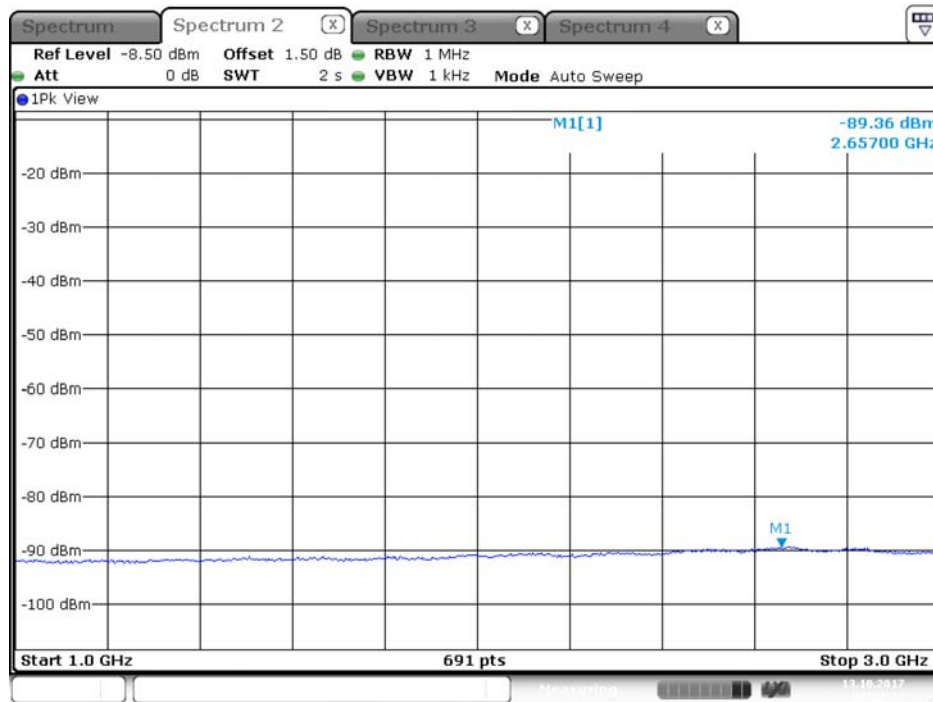

Plot on Configuration QPSK, 20M / 5580 MHz / Peak / Port 2 / 1GHz~3GHz

Date: 12.OCT.2017 20:03:20

Plot on Configuration QPSK, 20M / 5650 MHz / Average / Port 1 / 1GHz~3GHz

Plot on Configuration QPSK, 20M / 5650 MHz / Average / Port 2 / 1GHz~3GHz

Plot on Configuration QPSK, 20M / 5650 MHz / Peak / Port 1 / 1GHz~3GHz

Date: 12.OCT.2017 20:07:44

Plot on Configuration QPSK, 20M / 5650 MHz / Peak / Port 2 / 1GHz~3GHz

Date: 12.OCT.2017 20:31:53

Plot on Configuration QPSK, 20M / 5720 MHz / Average / Port 1 / 1GHz~3GHz

Date: 13.OCT.2017 01:22:22

Plot on Configuration QPSK, 20M / 5720 MHz / Average / Port 2 / 1GHz~3GHz

Date: 13.OCT.2017 01:17:51

Plot on Configuration QPSK, 20M / 5720 MHz / Peak / Port 1 / 1GHz~3GHz

Date: 13.OCT.2017 01:21:46