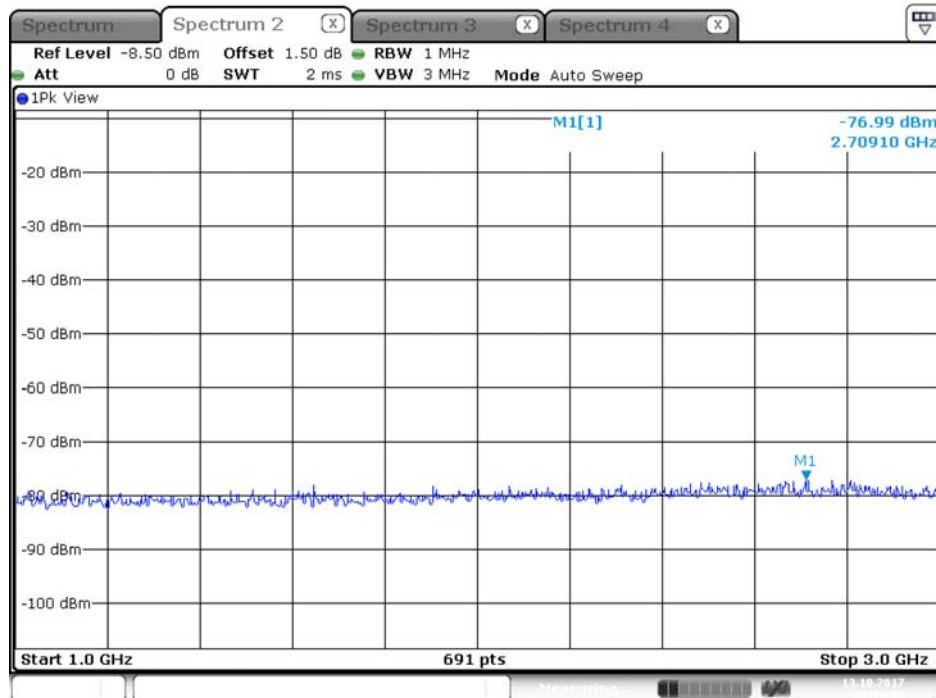

Date: 12.OCT.2017 22:05:45

Plot on Configuration QPSK, 80M / 5650 MHz / Peak / Port 1 / 1GHz~3GHz

Date: 12.OCT.2017 21:55:04

Plot on Configuration QPSK, 80M / 5650 MHz / Peak / Port 2 / 1GHz~3GHz

Date: 12.OCT.2017 22:05:28

Plot on Configuration QPSK, 80M / 5720 MHz / Average / Port 1 / 1GHz~3GHz

Date: 13.OCT.2017 01:20:21

Plot on Configuration QPSK, 80M / 5720 MHz / Average / Port 2 / 1GHz~3GHz

Date: 13.OCT.2017 01:19:42

Plot on Configuration QPSK, 80M / 5720 MHz / Peak / Port 1 / 1GHz~3GHz

Date: 13.OCT.2017 01:21:05

Plot on Configuration QPSK, 80M / 5720 MHz / Peak / Port 2 / 1GHz~3GHz

Date: 13.OCT.2017 01:19:16

Plot on Configuration QPSK, 20M / 5260 MHz / Average / Port 1 / 3GHz~6GHz

Date: 20.OCT.2017 14:33:51