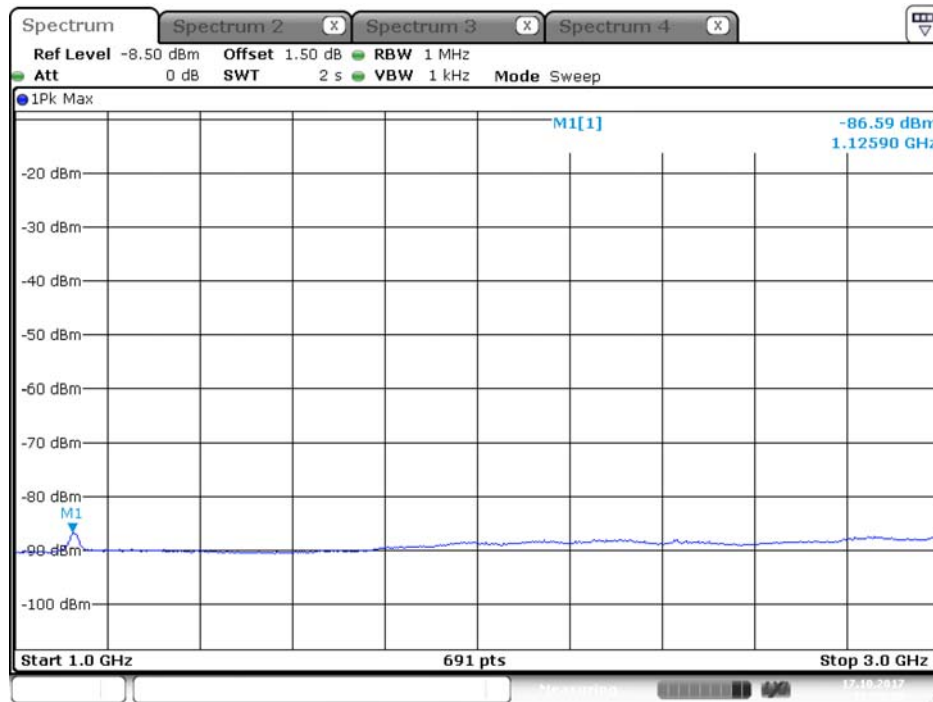

Date: 16.OCT.2017 22:32:18

Plot on Configuration QPSK, 20M / 5300 MHz / Average / Port 2 / 1GHz~3GHz

Date: 16.OCT.2017 23:11:53

Plot on Configuration QPSK, 20M / 5300 MHz / Peak / Port 1 / 1GHz~3GHz

Plot on Configuration QPSK, 20M / 5300 MHz / Peak / Port 2 / 1GHz~3GHz

Plot on Configuration QPSK, 20M / 5320 MHz / Average / Port 1 / 1GHz~3GHz

Plot on Configuration QPSK, 20M / 5320 MHz / Average / Port 2 / 1GHz~3GHz

Plot on Configuration QPSK, 20M / 5320 MHz / Peak / Port 1 / 1GHz~3GHz

Plot on Configuration QPSK, 20M / 5320 MHz / Peak / Port 2 / 1GHz~3GHz

Plot on Configuration QPSK, 20M / 5250 MHz / Average / Port 1 / 1GHz~3GHz

Plot on Configuration QPSK, 20M / 5250 MHz / Average / Port 2 / 1GHz~3GHz