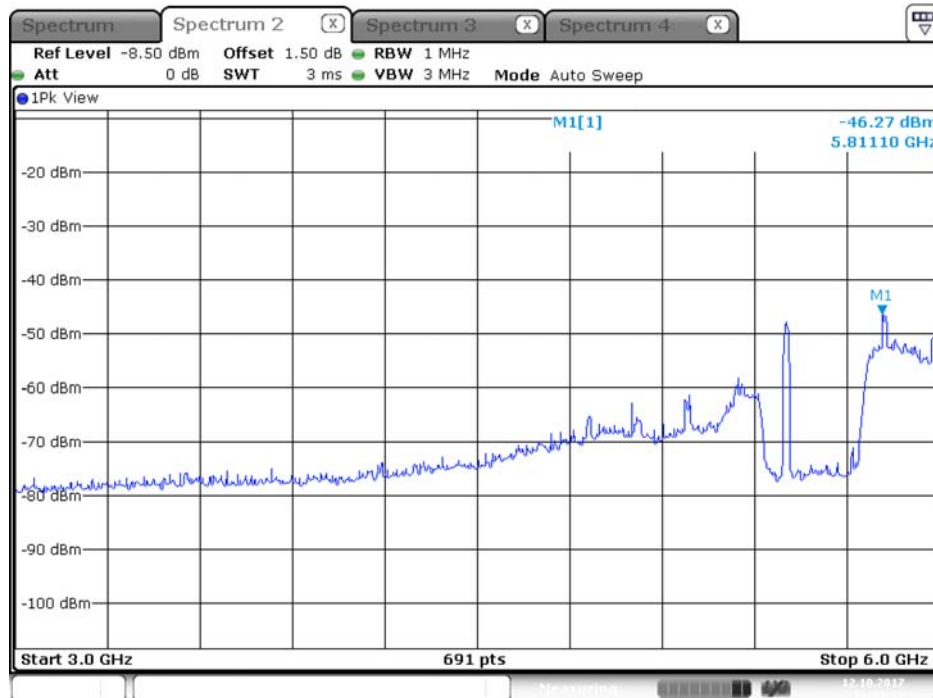

Date: 17.OCT.2017 20:23:32

Plot on Configuration QPSK, 80M / 5250 MHz / Peak / Port 2 / 3GHz~6GHz

Date: 17.OCT.2017 20:42:12

Plot on Configuration QPSK, 20M / 5500 MHz / Average / Port 1 / 3GHz~6GHz

Date: 12.OCT.2017 17:48:54

Plot on Configuration QPSK, 20M / 5500 MHz / Average / Port 2 / 3GHz~6GHz

Date: 12.OCT.2017 19:35:59

Plot on Configuration QPSK, 20M / 5500 MHz / Peak / Port 1 / 3GHz~6GHz

Date: 12.OCT.2017 17:54:48

Plot on Configuration QPSK, 20M / 5500 MHz / Peak / Port 2 / 3GHz~6GHz

Date: 12.OCT.2017 19:35:37

Plot on Configuration QPSK, 20M / 5580 MHz / Average / Port 1 / 3GHz~6GHz

Date: 12.OCT.2017 19:43:44

Plot on Configuration QPSK, 20M / 5580 MHz / Average / Port 2 / 3GHz~6GHz

Date: 12.OCT.2017 20:00:05