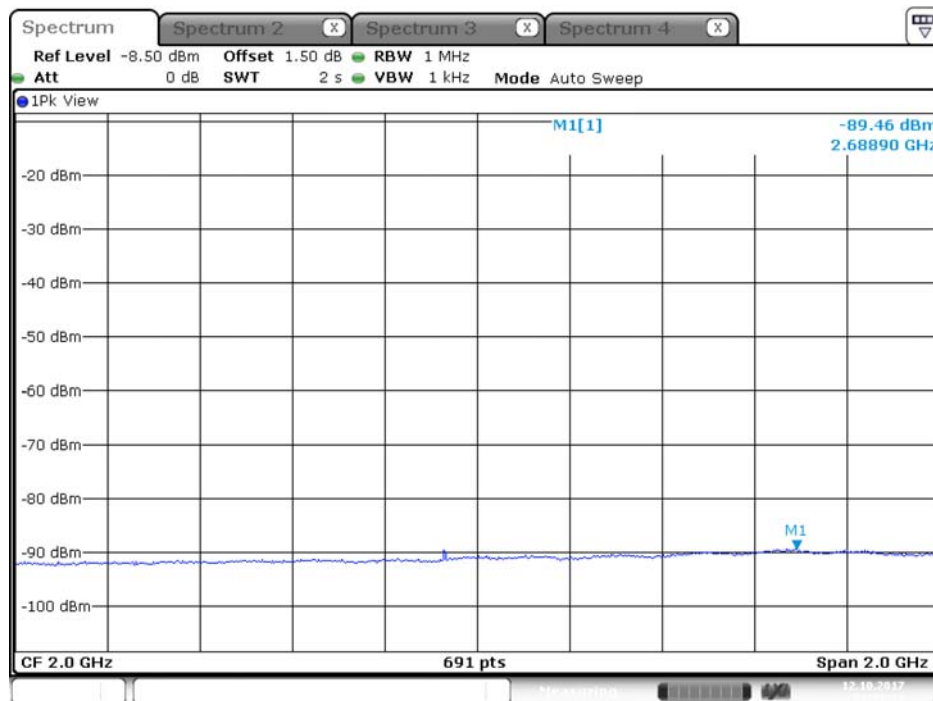

Plot on Configuration QPSK, 20M / 5720 MHz / Peak / Port 2 / 1GHz~3GHz

Date: 13.OCT.2017 01:18:15

Plot on Configuration QPSK, 80M / 5510 MHz / Average / Port 1 / 1GHz~3GHz

Date: 12.OCT.2017 21:24:25

Plot on Configuration QPSK, 80M / 5510 MHz / Average / Port 2 / 1GHz~3GHz

Date: 12.OCT.2017 21:38:49

Plot on Configuration QPSK, 80M / 5510 MHz / Peak / Port 1 / 1GHz~3GHz

Date: 12.OCT.2017 21:24:45

Plot on Configuration QPSK, 80M / 5510 MHz / Peak / Port 2 / 1GHz~3GHz

Date: 12.OCT.2017 21:38:32

Plot on Configuration QPSK, 80M / 5610 MHz / Average / Port 1 / 1GHz~3GHz

Plot on Configuration QPSK, 80M / 5610 MHz / Average / Port 2 / 1GHz~3GHz

Plot on Configuration QPSK, 80M / 5610 MHz / Peak / Port 1 / 1GHz~3GHz