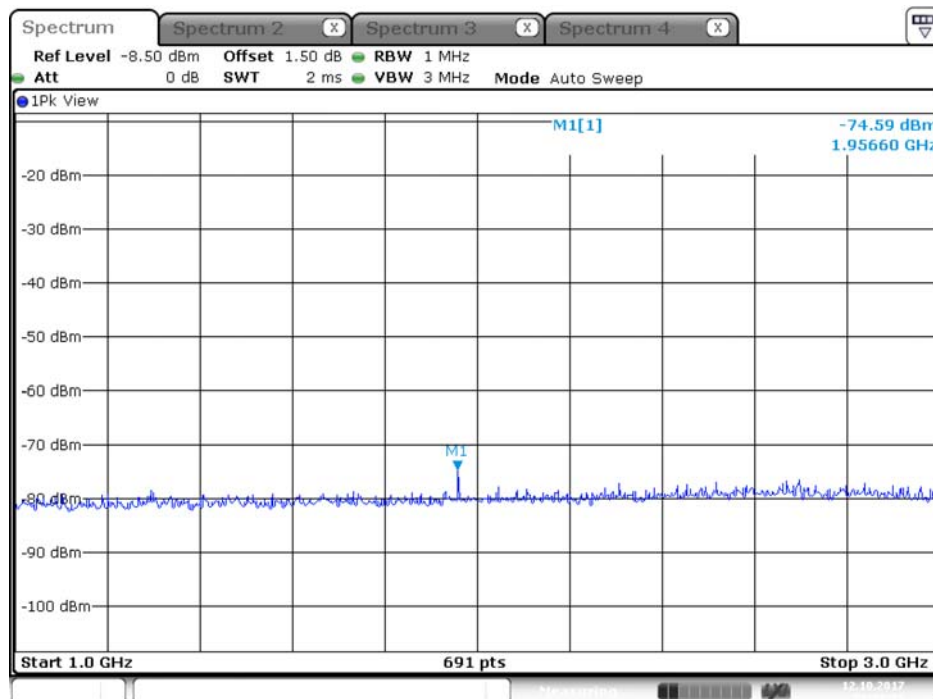

Date: 13.OCT.2017 01:22:22

Plot on Configuration QPSK, 20M / 5720 MHz / Average / Port 2 / 1GHz~3GHz

Date: 13.OCT.2017 01:17:51

Plot on Configuration QPSK, 20M / 5720 MHz / Peak / Port 1 / 1GHz~3GHz

Date: 13.OCT.2017 01:21:46

Plot on Configuration QPSK, 20M / 5720 MHz / Peak / Port 2 / 1GHz~3GHz

Date: 13.OCT.2017 01:18:15

Plot on Configuration QPSK, 80M / 5510 MHz / Average / Port 1 / 1GHz~3GHz

Date: 12.OCT.2017 21:24:25

Plot on Configuration QPSK, 80M / 5510 MHz / Average / Port 2 / 1GHz~3GHz

Date: 12.OCT.2017 21:38:49

Plot on Configuration QPSK, 80M / 5510 MHz / Peak / Port 1 / 1GHz~3GHz

Date: 12.OCT.2017 21:24:45

Plot on Configuration QPSK, 80M / 5510 MHz / Peak / Port 2 / 1GHz~3GHz

Date: 12.OCT.2017 21:38:32