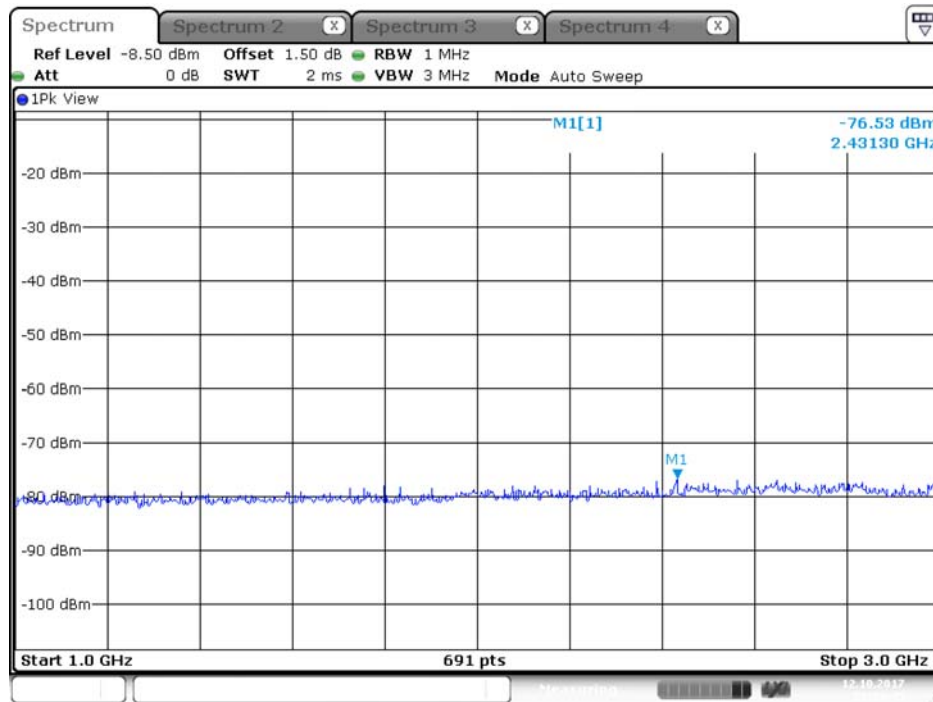

Date: 13.OCT.2017 01:22:22

Plot on Configuration QPSK, 20M / 5720 MHz / Average / Port 2 / 1GHz~3GHz

Date: 13.OCT.2017 01:17:51

Plot on Configuration QPSK, 20M / 5720 MHz / Peak / Port 1 / 1GHz~3GHz

Date: 13.OCT.2017 01:21:46

Plot on Configuration QPSK, 20M / 5720 MHz / Peak / Port 2 / 1GHz~3GHz

Date: 13.OCT.2017 01:18:15

Plot on Configuration QPSK, 80M / 5510 MHz / Average / Port 1 / 1GHz~3GHz

Date: 12.OCT.2017 21:24:25

Plot on Configuration QPSK, 80M / 5510 MHz / Average / Port 2 / 1GHz~3GHz

Date: 12.OCT.2017 21:38:49

Plot on Configuration QPSK, 80M / 5510 MHz / Peak / Port 1 / 1GHz~3GHz

Date: 12.OCT.2017 21:24:45

Plot on Configuration QPSK, 80M / 5510 MHz / Peak / Port 2 / 1GHz~3GHz

Date: 12.OCT.2017 21:38:32

Plot on Configuration QPSK, 80M / 5610 MHz / Average / Port 1 / 1GHz~3GHz

Plot on Configuration QPSK, 80M / 5610 MHz / Average / Port 2 / 1GHz~3GHz

Plot on Configuration QPSK, 80M / 5610 MHz / Peak / Port 1 / 1GHz~3GHz