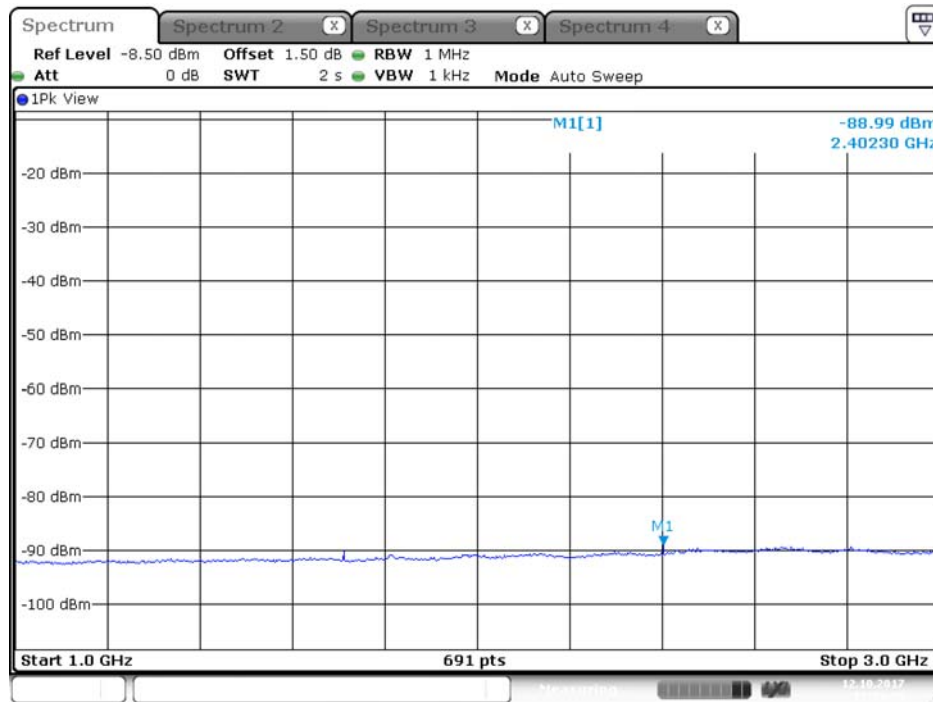

Date: 17.OCT.2017 01:11:51

Plot on Configuration QPSK, 80M / 5310 MHz / Peak / Port 2 / 1GHz~3GHz

Date: 17.OCT.2017 01:27:02

Plot on Configuration QPSK, 80M / 5250 MHz / Average / Port 1 / 1GHz~3GHz

Date: 17.OCT.2017 20:12:01

Plot on Configuration QPSK, 80M / 5250 MHz / Average / Port 2 / 1GHz~3GHz

Date: 17.OCT.2017 20:37:51

Plot on Configuration QPSK, 80M / 5250 MHz / Peak / Port 1 / 1GHz~3GHz

Date: 17.OCT.2017 20:20:16

Plot on Configuration QPSK, 80M / 5250 MHz / Peak / Port 2 / 1GHz~3GHz

Date: 17.OCT.2017 20:38:49

Plot on Configuration QPSK, 20M / 5500 MHz / Average / Port 1 / 1GHz~3GHz

Date: 12.OCT.2017 17:39:26

Plot on Configuration QPSK, 20M / 5500 MHz / Average / Port 2 / 1GHz~3GHz

Date: 12.OCT.2017 19:37:19