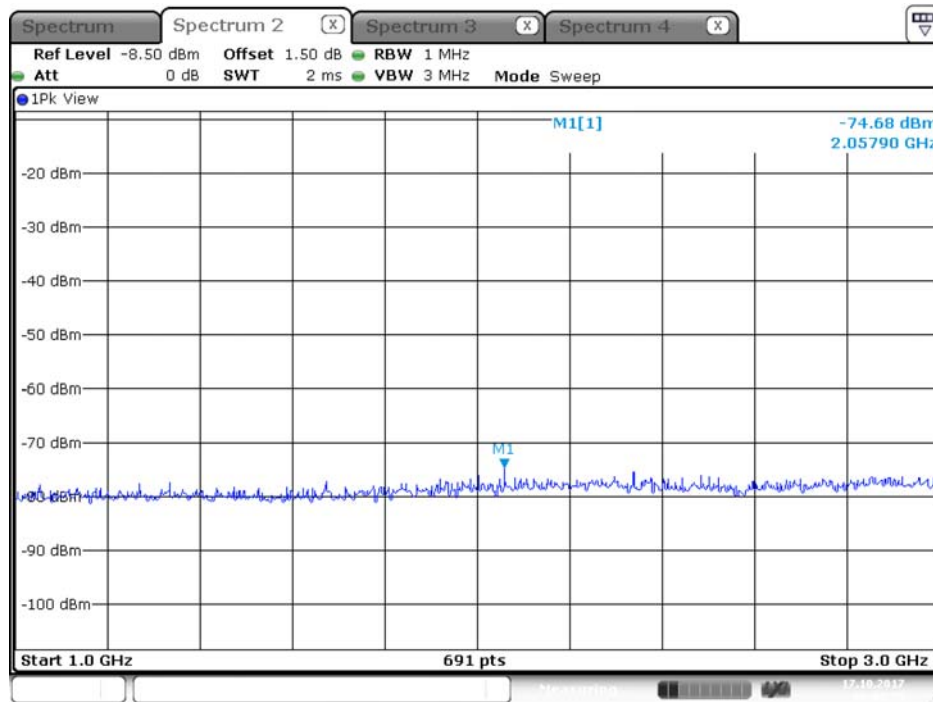

Date: 16.OCT.2017 23:34:54

Plot on Configuration QPSK, 80M / 5290 MHz / Average / Port 2 / 1GHz~3GHz

Date: 16.OCT.2017 23:58:31

Plot on Configuration QPSK, 80M / 5290 MHz / Peak / Port 1 / 1GHz~3GHz

Date: 16.OCT.2017 23:35:08

Plot on Configuration QPSK, 80M / 5290 MHz / Peak / Port 2 / 1GHz~3GHz

Date: 16.OCT.2017 23:57:32

Plot on Configuration QPSK, 80M / 5300 MHz / Average / Port 1 / 1GHz~3GHz

Date: 17.OCT.2017 00:00:22

Plot on Configuration QPSK, 80M / 5300 MHz / Average / Port 2 / 1GHz~3GHz

Date: 17.OCT.2017 01:04:52

Plot on Configuration QPSK, 80M / 5300 MHz / Peak / Port 1 / 1GHz~3GHz

Date: 17.OCT.2017 00:00:35

Plot on Configuration QPSK, 80M / 5300 MHz / Peak / Port 2 / 1GHz~3GHz

Date: 17.OCT.2017 01:04:36

Plot on Configuration QPSK, 80M / 5310 MHz / Average / Port 1 / 1GHz~3GHz

Plot on Configuration QPSK, 80M / 5310 MHz / Average / Port 2 / 1GHz~3GHz

Plot on Configuration QPSK, 80M / 5310 MHz / Peak / Port 1 / 1GHz~3GHz