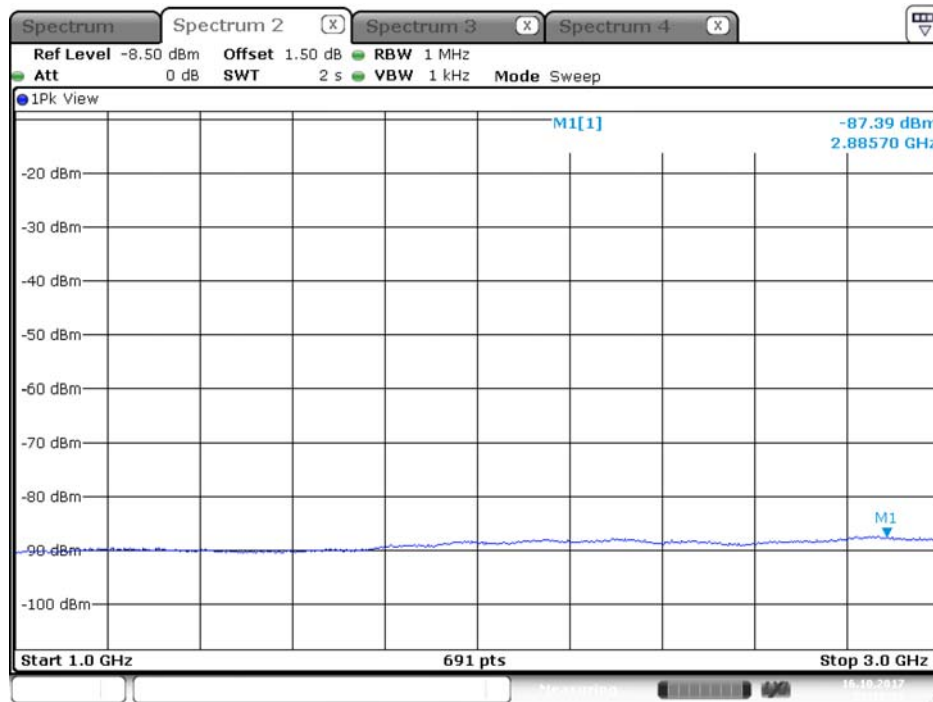

Plot on Configuration QPSK, 20M / 5260 MHz / Peak / Port 1 / 1GHz~3GHz

Plot on Configuration QPSK, 20M / 5260 MHz / Peak / Port 2 / 1GHz~3GHz

Plot on Configuration QPSK, 20M / 5300 MHz / Average / Port 1 / 1GHz~3GHz

Date: 16.OCT.2017 22:32:18

Plot on Configuration QPSK, 20M / 5300 MHz / Average / Port 2 / 1GHz~3GHz

Date: 16.OCT.2017 23:11:53

Plot on Configuration QPSK, 20M / 5300 MHz / Peak / Port 1 / 1GHz~3GHz

Plot on Configuration QPSK, 20M / 5300 MHz / Peak / Port 2 / 1GHz~3GHz

Plot on Configuration QPSK, 20M / 5320 MHz / Average / Port 1 / 1GHz~3GHz

Plot on Configuration QPSK, 20M / 5320 MHz / Average / Port 2 / 1GHz~3GHz

Plot on Configuration QPSK, 20M / 5320 MHz / Peak / Port 1 / 1GHz~3GHz

Plot on Configuration QPSK, 20M / 5320 MHz / Peak / Port 2 / 1GHz~3GHz

Plot on Configuration QPSK, 20M / 5250 MHz / Average / Port 1 / 1GHz~3GHz

Plot on Configuration QPSK, 20M / 5250 MHz / Average / Port 2 / 1GHz~3GHz