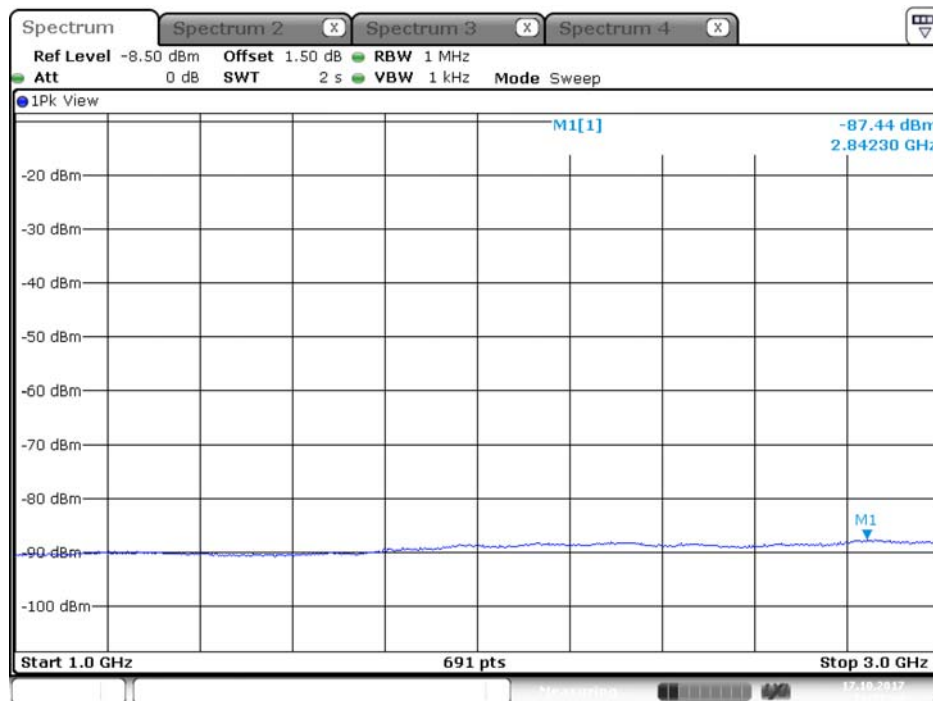

Date: 16.OCT.2017 22:32:18

Plot on Configuration QPSK, 20M / 5300 MHz / Average / Port 2 / 1GHz~3GHz

Date: 16.OCT.2017 23:11:53

Plot on Configuration QPSK, 20M / 5300 MHz / Peak / Port 1 / 1GHz~3GHz

Plot on Configuration QPSK, 20M / 5300 MHz / Peak / Port 2 / 1GHz~3GHz

Plot on Configuration QPSK, 20M / 5320 MHz / Average / Port 1 / 1GHz~3GHz

Plot on Configuration QPSK, 20M / 5320 MHz / Average / Port 2 / 1GHz~3GHz

Plot on Configuration QPSK, 20M / 5320 MHz / Peak / Port 1 / 1GHz~3GHz

Plot on Configuration QPSK, 20M / 5320 MHz / Peak / Port 2 / 1GHz~3GHz

Plot on Configuration QPSK, 20M / 5250 MHz / Average / Port 1 / 1GHz~3GHz

Plot on Configuration QPSK, 20M / 5250 MHz / Average / Port 2 / 1GHz~3GHz