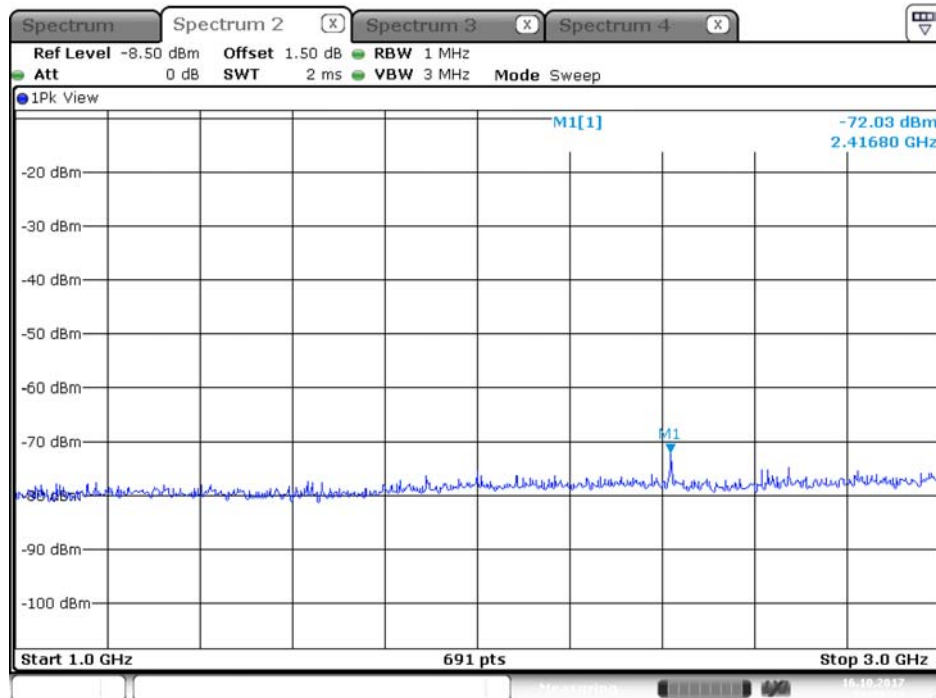

Plot on Configuration QPSK, 20M / 5250 MHz / Peak / Port 1 / 1GHz~3GHz

Date: 17.OCT.2017 18:53:38

Plot on Configuration QPSK, 20M / 5250 MHz / Peak / Port 2 / 1GHz~3GHz

Date: 17.OCT.2017 19:52:24

Plot on Configuration QPSK, 80M / 5290 MHz / Average / Port 1 / 1GHz~3GHz

Date: 16.OCT.2017 23:34:54

Plot on Configuration QPSK, 80M / 5290 MHz / Average / Port 2 / 1GHz~3GHz

Date: 16.OCT.2017 23:58:31

Plot on Configuration QPSK, 80M / 5290 MHz / Peak / Port 1 / 1GHz~3GHz

Date: 16.OCT.2017 23:35:08

Plot on Configuration QPSK, 80M / 5290 MHz / Peak / Port 2 / 1GHz~3GHz

Date: 16.OCT.2017 23:57:32

Plot on Configuration QPSK, 80M / 5300 MHz / Average / Port 1 / 1GHz~3GHz

Date: 17.OCT.2017 00:00:22

Plot on Configuration QPSK, 80M / 5300 MHz / Average / Port 2 / 1GHz~3GHz