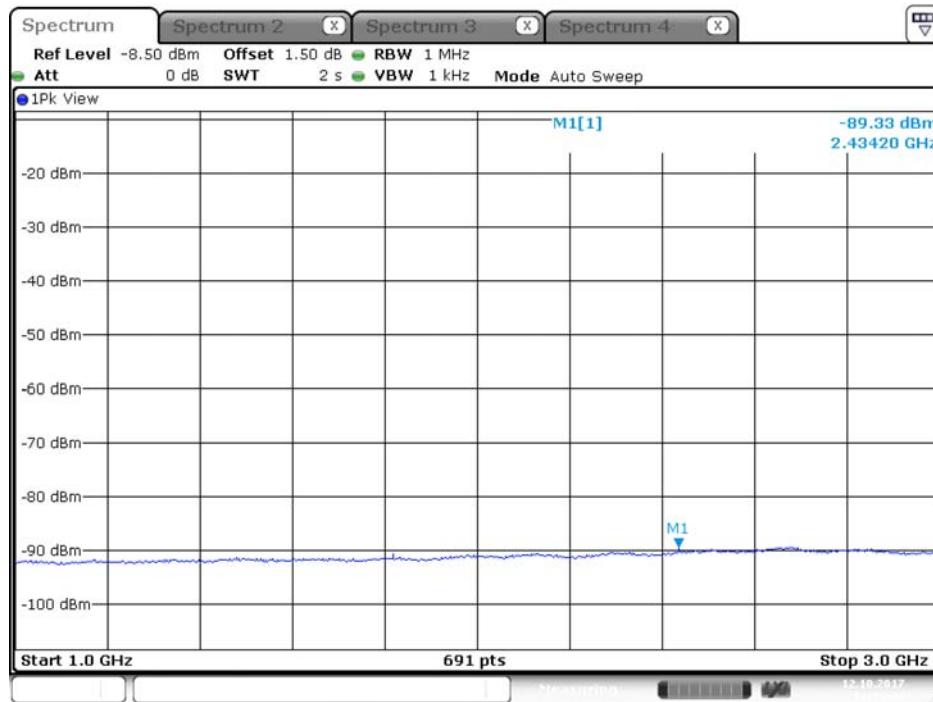

Date: 17.OCT.2017 20:38:49

Plot on Configuration QPSK, 20M / 5500 MHz / Average / Port 1 / 1GHz~3GHz

Date: 12.OCT.2017 17:39:26

Plot on Configuration QPSK, 20M / 5500 MHz / Average / Port 2 / 1GHz~3GHz

Date: 12.OCT.2017 19:37:19

Plot on Configuration QPSK, 20M / 5500 MHz / Peak / Port 1 / 1GHz~3GHz

Date: 12.OCT.2017 17:41:18

Plot on Configuration QPSK, 20M / 5500 MHz / Peak / Port 2 / 1GHz~3GHz

Date: 12.OCT.2017 19:37:00

Plot on Configuration QPSK, 20M / 5580 MHz / Average / Port 1 / 1GHz~3GHz

Date: 12.OCT.2017 19:39:44

Plot on Configuration QPSK, 20M / 5580 MHz / Average / Port 2 / 1GHz~3GHz

Date: 12.OCT.2017 20:04:02

Plot on Configuration QPSK, 20M / 5580 MHz / Peak / Port 1 / 1GHz~3GHz

Date: 12.OCT.2017 19:40:11