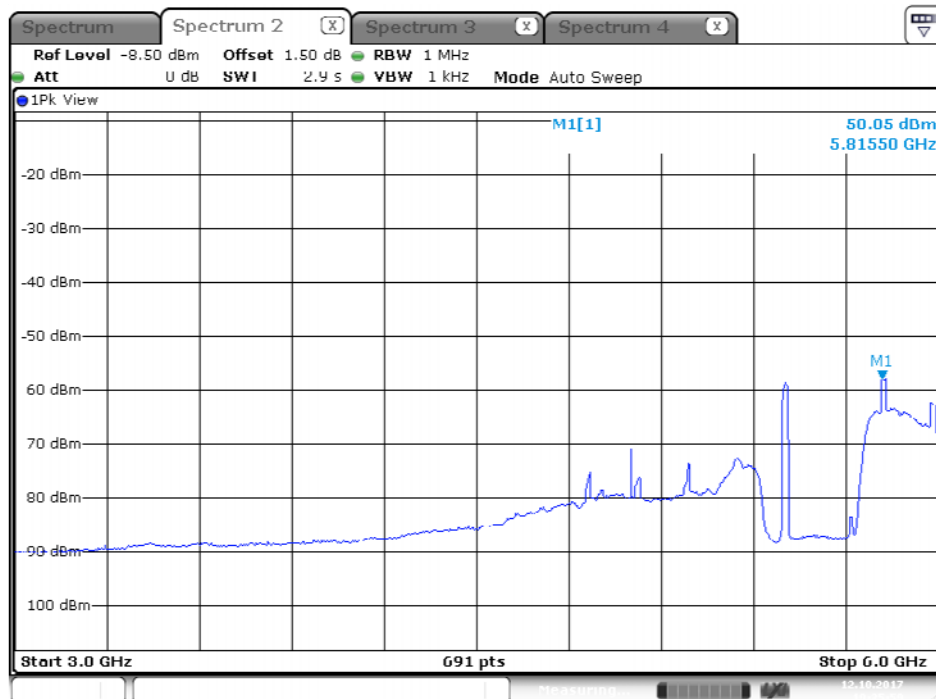

Plot on Configuration QPSK, 80M / 5250 MHz / Average / Port 1 / 3GHz~6GHz

Date: 17.OCT.2017 20:22:28

Plot on Configuration QPSK, 80M / 5250 MHz / Average / Port 2 / 3GHz~6GHz

Date: 17.OCT.2017 20:40:57

Plot on Configuration QPSK, 80M / 5250 MHz / Peak / Port 1 / 3GHz~6GHz

Date: 17.OCT.2017 20:23:32

Plot on Configuration QPSK, 80M / 5250 MHz / Peak / Port 2 / 3GHz~6GHz

Date: 17.OCT.2017 20:42:12

Plot on Configuration QPSK, 20M / 5500 MHz / Average / Port 1 / 3GHz~6GHz

Date: 12.OCT.2017 17:48:54

Plot on Configuration QPSK, 20M / 5500 MHz / Average / Port 2 / 3GHz~6GHz

Date: 12.OCT.2017 19:35:59

Plot on Configuration QPSK, 20M / 5500 MHz / Peak / Port 1 / 3GHz~6GHz

Date: 12.OCT.2017 17:54:48

Plot on Configuration QPSK, 20M / 5500 MHz / Peak / Port 2 / 3GHz~6GHz