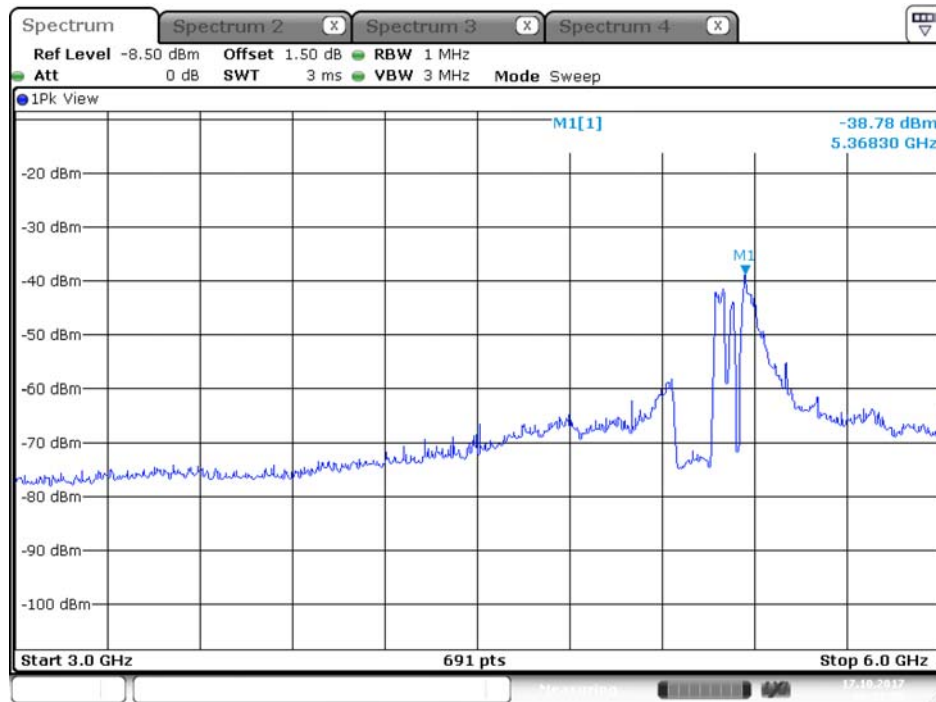

Plot on Configuration QPSK, 80M / 5290 MHz / Average / Port 2 / 3GHz~6GHz

Plot on Configuration QPSK, 80M / 5290 MHz / Peak / Port 1 / 3GHz~6GHz

Date: 16.OCT.2017 23:37:33

Plot on Configuration QPSK, 80M / 5290 MHz / Peak / Port 2 / 3GHz~6GHz

Date: 16.OCT.2017 23:55:39

Plot on Configuration QPSK, 80M / 5300 MHz / Average / Port 1 / 3GHz~6GHz

Date: 17.OCT.2017 00:01:36

Plot on Configuration QPSK, 80M / 5300 MHz / Average / Port 2 / 3GHz~6GHz

Date: 17.OCT.2017 01:08:03

Plot on Configuration QPSK, 80M / 5300 MHz / Peak / Port 1 / 3GHz~6GHz

Date: 17.OCT.2017 00:01:55

Plot on Configuration QPSK, 80M / 5300 MHz / Peak / Port 2 / 3GHz~6GHz

Date: 17.OCT.2017 01:05:45

Plot on Configuration QPSK, 80M / 5310 MHz / Average / Port 1 / 3GHz~6GHz

Date: 20.OCT.2017 14:03:16

Plot on Configuration QPSK, 80M / 5310 MHz / Average / Port 2 / 3GHz~6GHz

Date: 20.OCT.2017 14:15:12

Plot on Configuration QPSK, 80M / 5310 MHz / Peak / Port 1 / 3GHz~6GHz

Plot on Configuration QPSK, 80M / 5310 MHz / Peak / Port 2 / 3GHz~6GHz