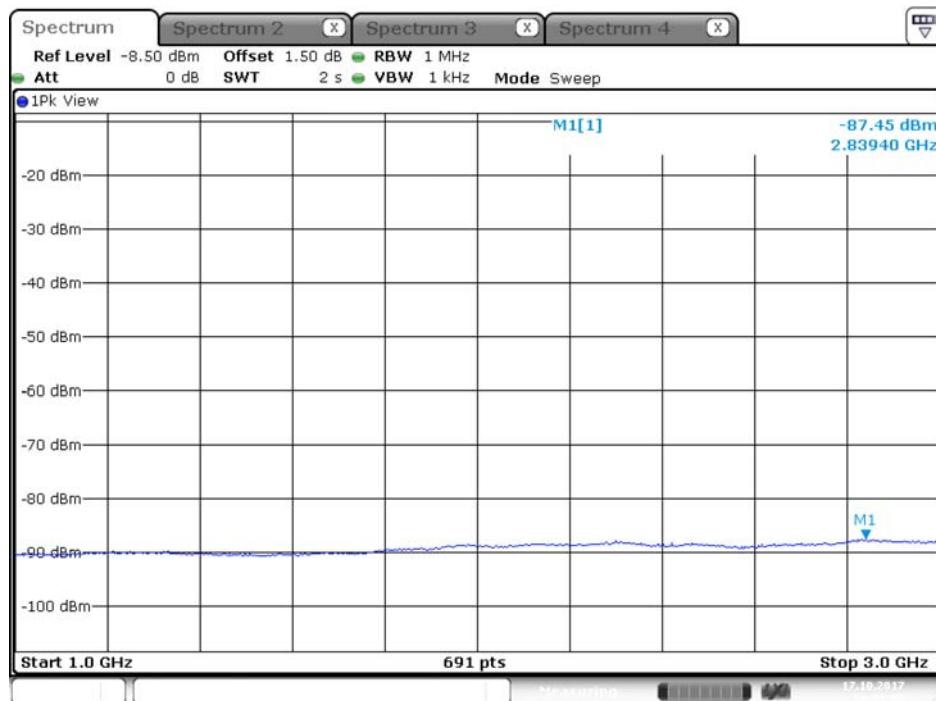

Date: 17.OCT.2017 01:11:51

Plot on Configuration QPSK, 80M / 5310 MHz / Peak / Port 2 / 1GHz~3GHz

Date: 17.OCT.2017 01:27:02

Plot on Configuration QPSK, 80M / 5250 MHz / Average / Port 1 / 1GHz~3GHz

Date: 17.OCT.2017 20:12:01

Plot on Configuration QPSK, 80M / 5250 MHz / Average / Port 2 / 1GHz~3GHz

Date: 17.OCT.2017 20:37:51

Plot on Configuration QPSK, 80M / 5250 MHz / Peak / Port 1 / 1GHz~3GHz

Date: 17.OCT.2017 20:20:16

Plot on Configuration QPSK, 80M / 5250 MHz / Peak / Port 2 / 1GHz~3GHz