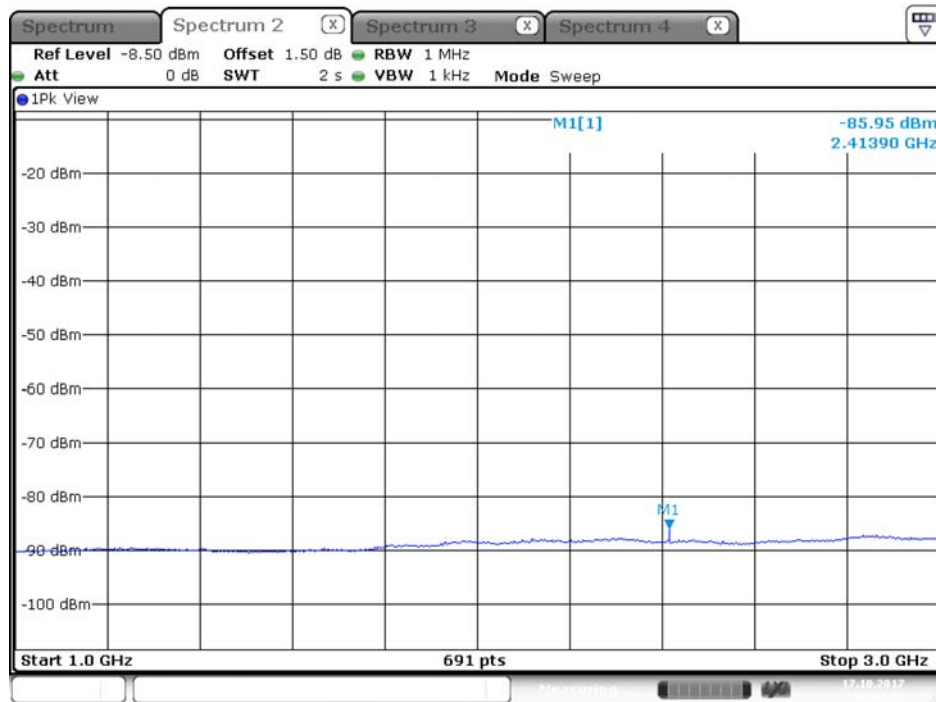

Plot on Configuration QPSK, 20M / 5250 MHz / Peak / Port 1 / 1GHz~3GHz

Date: 17.OCT.2017 18:53:38

Plot on Configuration QPSK, 20M / 5250 MHz / Peak / Port 2 / 1GHz~3GHz

Date: 17.OCT.2017 19:52:24

Plot on Configuration QPSK, 80M / 5290 MHz / Average / Port 1 / 1GHz~3GHz

Date: 16.OCT.2017 23:34:54

Plot on Configuration QPSK, 80M / 5290 MHz / Average / Port 2 / 1GHz~3GHz

Date: 16.OCT.2017 23:58:31

Plot on Configuration QPSK, 80M / 5290 MHz / Peak / Port 1 / 1GHz~3GHz

Date: 16.OCT.2017 23:35:08

Plot on Configuration QPSK, 80M / 5290 MHz / Peak / Port 2 / 1GHz~3GHz

Date: 16.OCT.2017 23:57:32

Plot on Configuration QPSK, 80M / 5300 MHz / Average / Port 1 / 1GHz~3GHz

Date: 17.OCT.2017 00:00:22

Plot on Configuration QPSK, 80M / 5300 MHz / Average / Port 2 / 1GHz~3GHz

Date: 17.OCT.2017 01:04:52

Plot on Configuration QPSK, 80M / 5300 MHz / Peak / Port 1 / 1GHz~3GHz

Date: 17.OCT.2017 00:00:35

Plot on Configuration QPSK, 80M / 5300 MHz / Peak / Port 2 / 1GHz~3GHz

Date: 17.OCT.2017 01:04:36