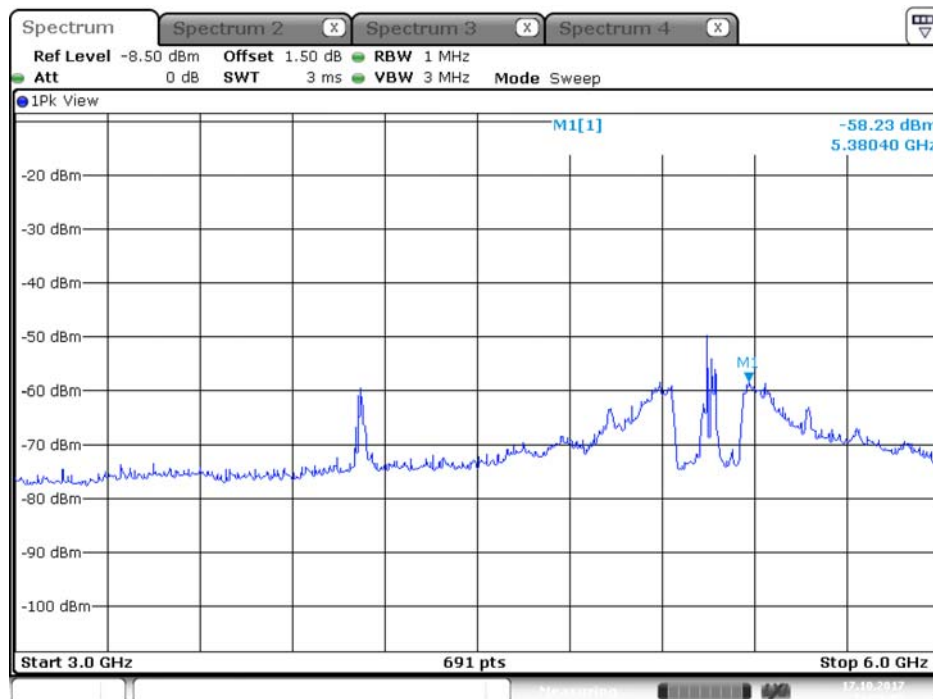

Date: 16.OCT.2017 23:18:56

Plot on Configuration QPSK, 20M / 5320 MHz / Average / Port 2 / 3GHz~6GHz

Date: 16.OCT.2017 23:31:10

Plot on Configuration QPSK, 20M / 5320 MHz / Peak / Port 1 / 3GHz~6GHz

Date: 16.OCT.2017 23:20:09

Plot on Configuration QPSK, 20M / 5320 MHz / Peak / Port 2 / 3GHz~6GHz

Date: 16.OCT.2017 23:30:34

Plot on Configuration QPSK, 20M / 5250 MHz / Average / Port 1 / 3GHz~6GHz

Plot on Configuration QPSK, 20M / 5250 MHz / Average / Port 2 / 3GHz~6GHz

Plot on Configuration QPSK, 20M / 5250 MHz / Peak / Port 1 / 3GHz~6GHz

Date: 17.OCT.2017 19:06:46

Plot on Configuration QPSK, 20M / 5250 MHz / Peak / Port 2 / 3GHz~6GHz

Date: 17.OCT.2017 19:56:02

Plot on Configuration QPSK, 80M / 5290 MHz / Average / Port 1 / 3GHz~6GHz

Plot on Configuration QPSK, 80M / 5290 MHz / Average / Port 2 / 3GHz~6GHz

Plot on Configuration QPSK, 80M / 5290 MHz / Peak / Port 1 / 3GHz~6GHz

Date: 16.OCT.2017 23:37:33

Plot on Configuration QPSK, 80M / 5290 MHz / Peak / Port 2 / 3GHz~6GHz