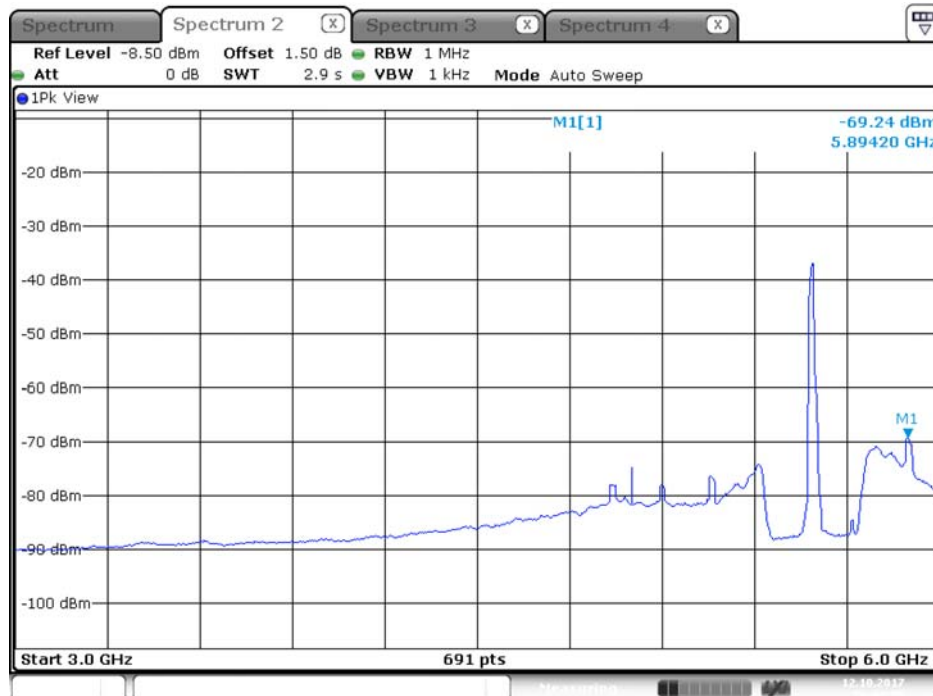

Date: 17.OCT.2017 20:23:32

Plot on Configuration QPSK, 80M / 5250 MHz / Peak / Port 2 / 3GHz~6GHz

Date: 17.OCT.2017 20:42:12

Plot on Configuration QPSK, 20M / 5500 MHz / Average / Port 1 / 3GHz~6GHz

Date: 12.OCT.2017 17:48:54

Plot on Configuration QPSK, 20M / 5500 MHz / Average / Port 2 / 3GHz~6GHz

Date: 12.OCT.2017 19:35:59

Plot on Configuration QPSK, 20M / 5500 MHz / Peak / Port 1 / 3GHz~6GHz

Date: 12.OCT.2017 17:54:48

Plot on Configuration QPSK, 20M / 5500 MHz / Peak / Port 2 / 3GHz~6GHz

Date: 12.OCT.2017 19:35:37

Plot on Configuration QPSK, 20M / 5580 MHz / Average / Port 1 / 3GHz~6GHz

Date: 12.OCT.2017 19:43:44

Plot on Configuration QPSK, 20M / 5580 MHz / Average / Port 2 / 3GHz~6GHz

Date: 12.OCT.2017 20:00:05