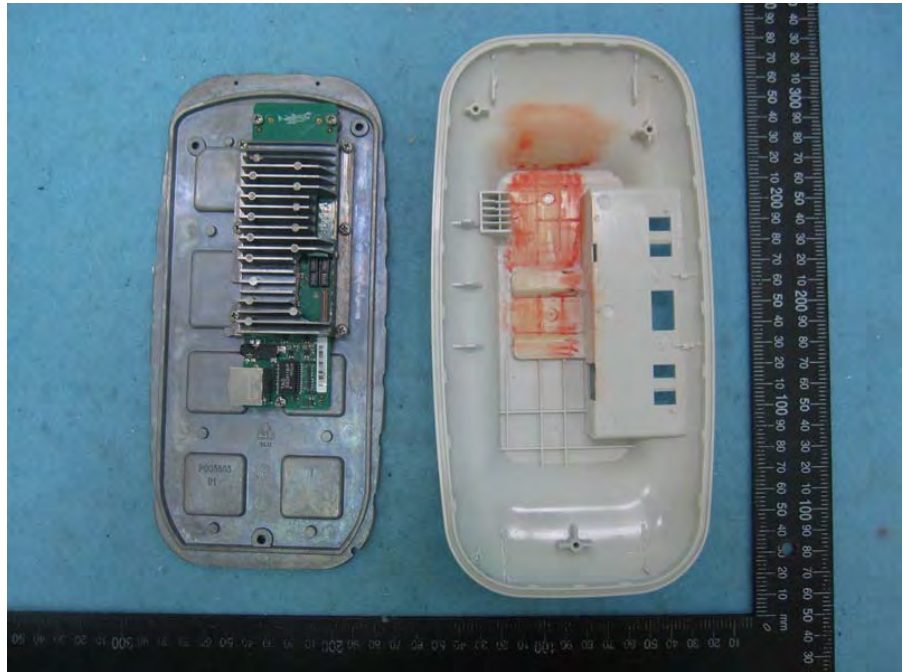

Brand Name: Cambium Networks Model No.: PMP450b

EUT with Ant. 1

EUT with Ant. 2