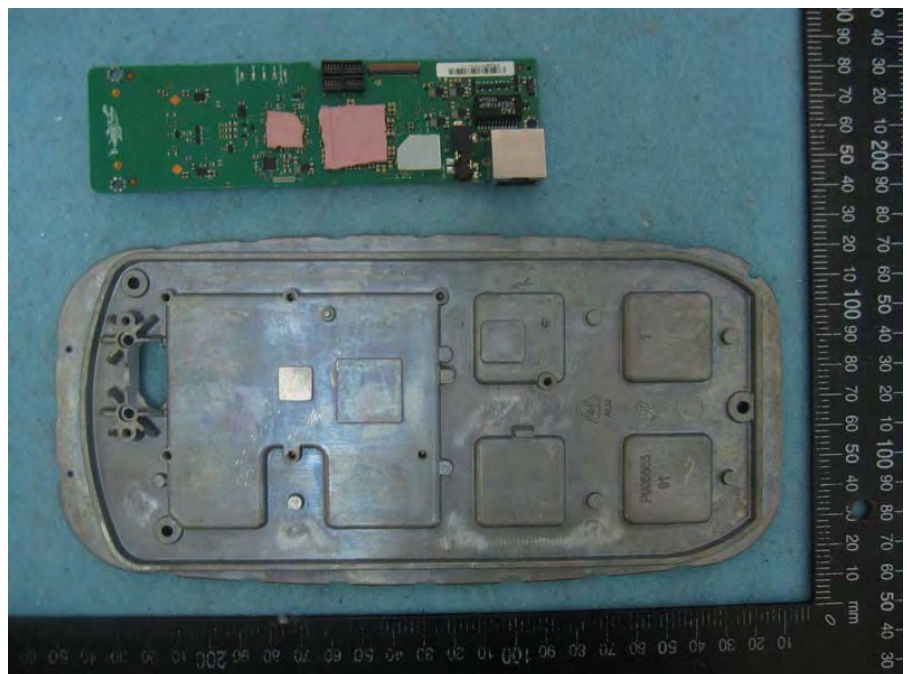

Brand Name: Cambium Networks Model No.: PMP450b

EUT with Ant. 1

EUT with Ant. 2