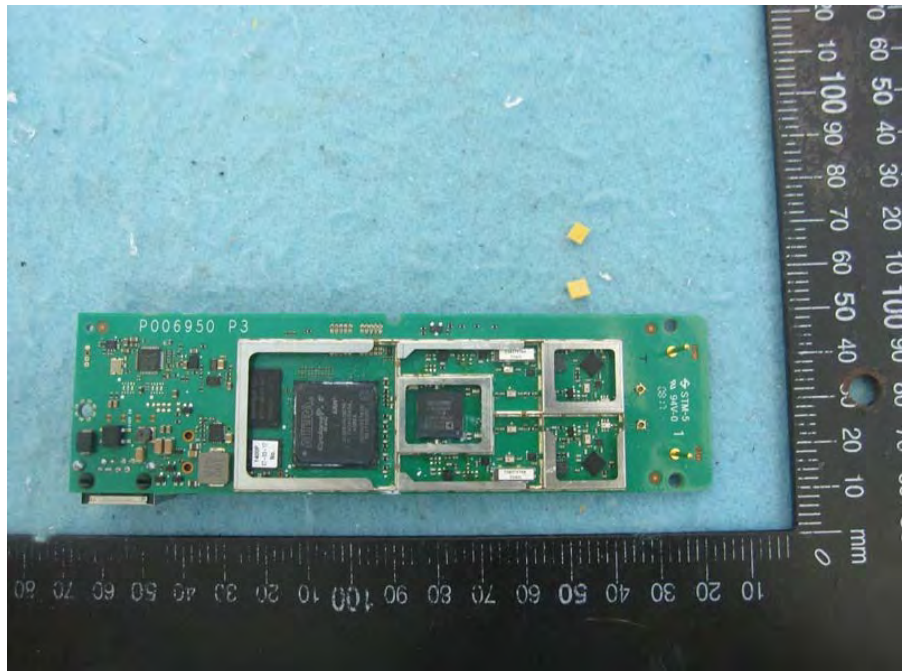

Brand Name: Cambium Networks Model No.: PMP450b

EUT with Ant. 1

EUT with Ant. 2