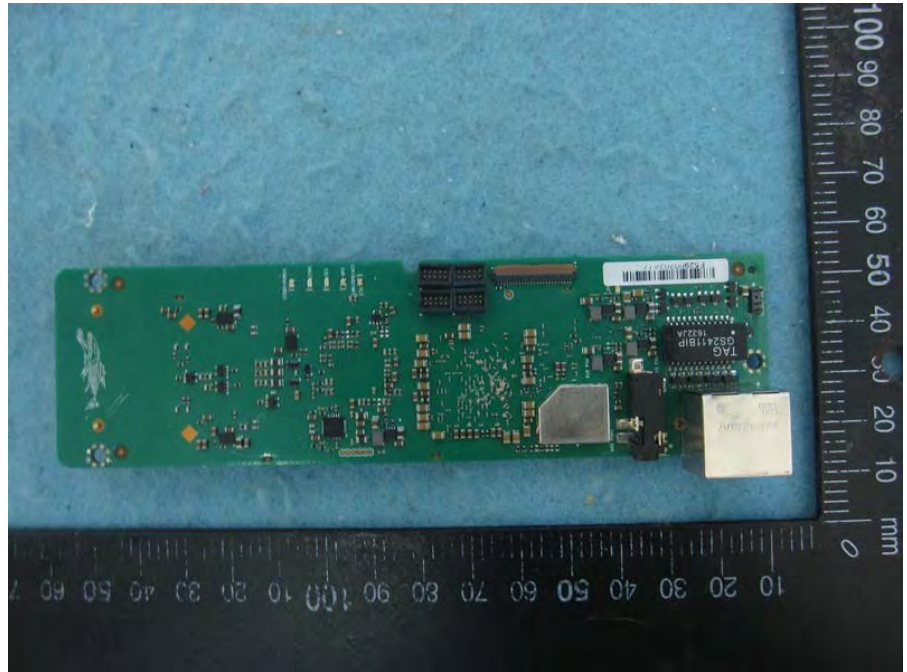

Brand Name: Cambium Networks Model No.: PMP450b

EUT with Ant. 1

EUT with Ant. 2