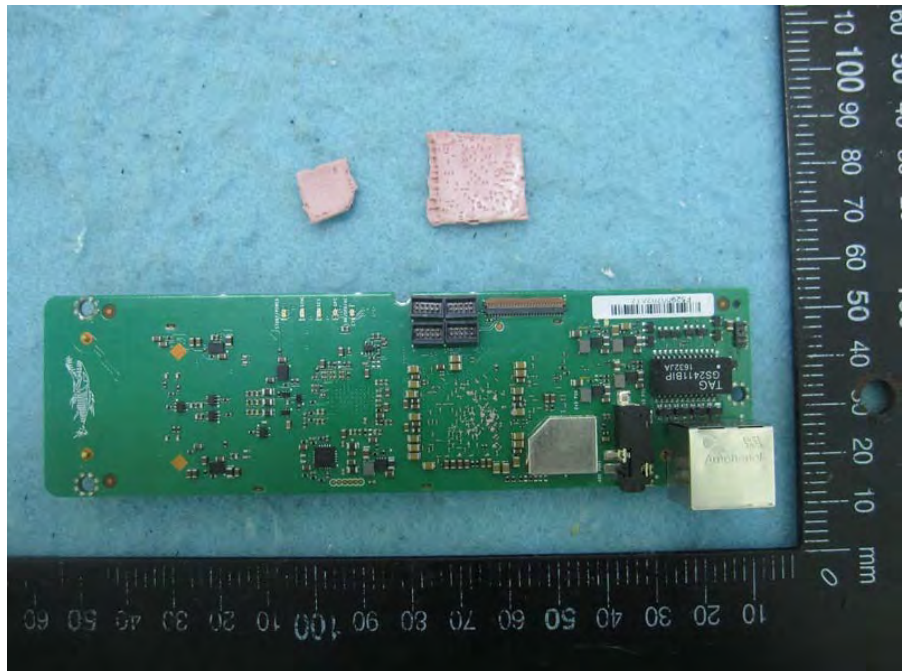

Brand Name: Cambium Networks Model No.: PMP450b

EUT with Ant. 1

EUT with Ant. 2