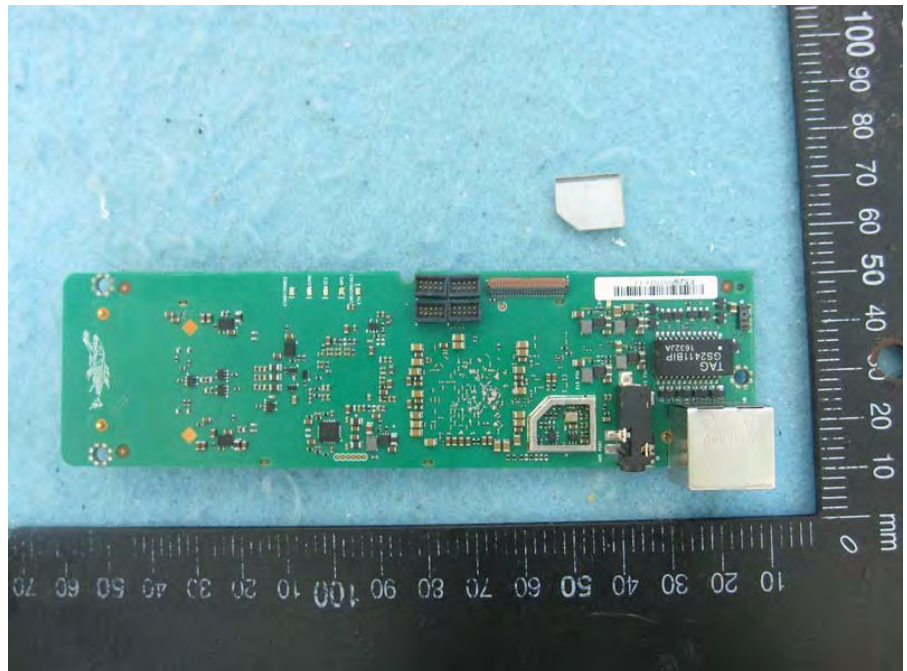

Brand Name: Cambium Networks Model No.: PMP450b

EUT with Ant. 1

EUT with Ant. 2