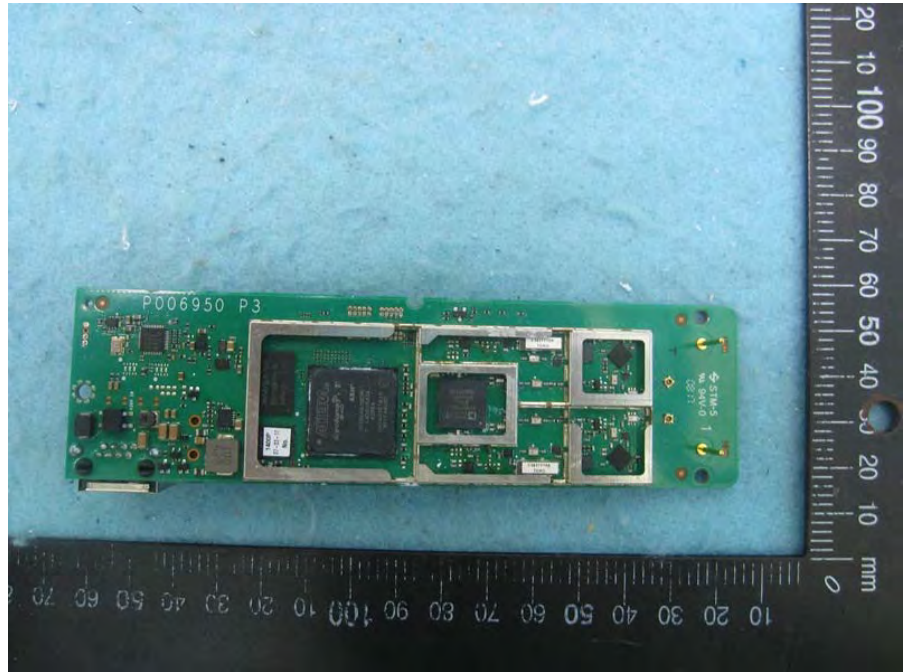

Brand Name: Cambium Networks Model No.: PMP450b

EUT with Ant. 1

EUT with Ant. 2