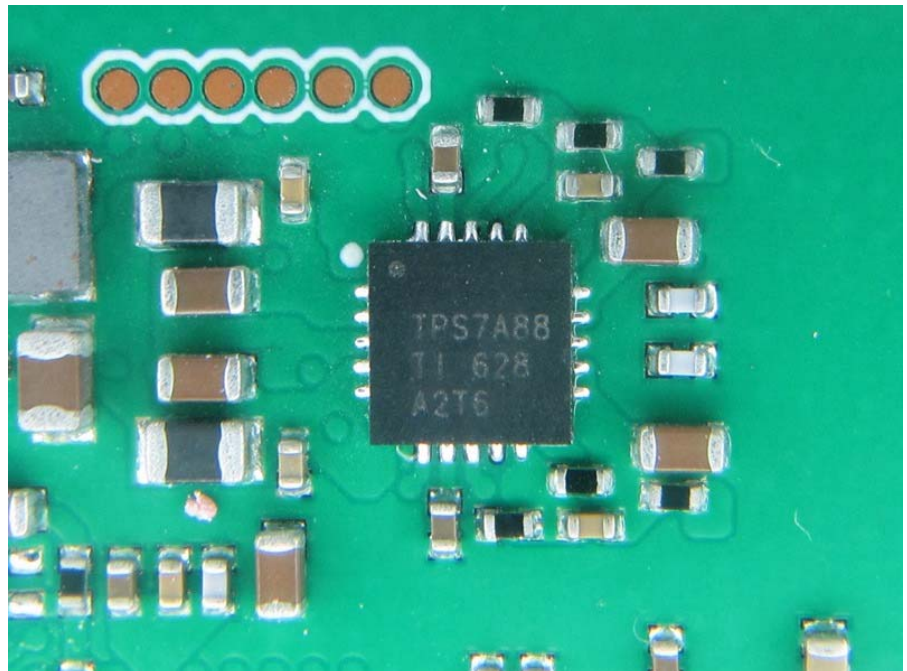

Brand Name: Cambium Networks Model No.: PMP450b

EUT with Ant. 1

EUT with Ant. 2