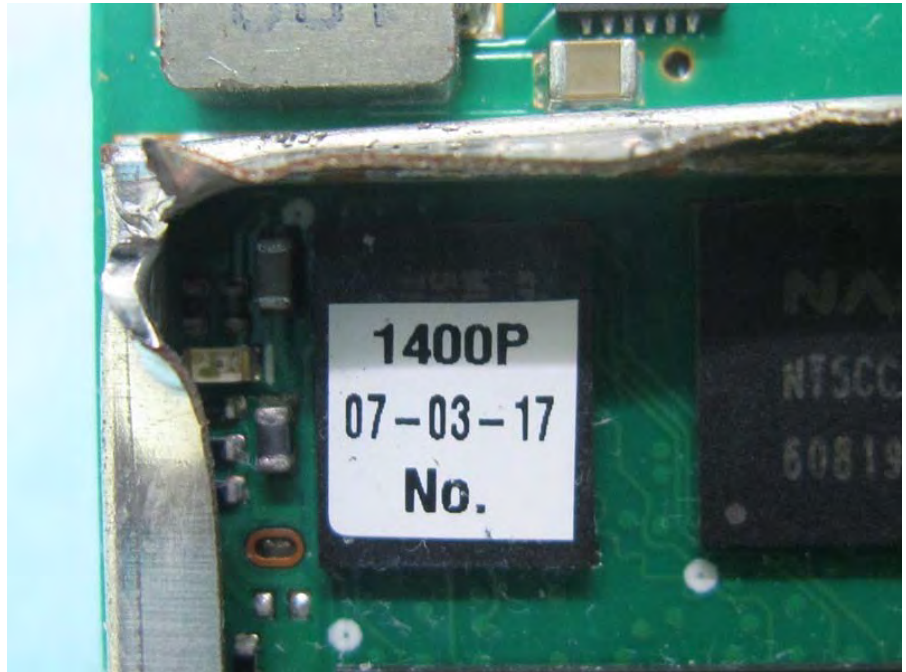

Brand Name: Cambium Networks Model No.: PMP450b

EUT with Ant. 1

EUT with Ant. 2