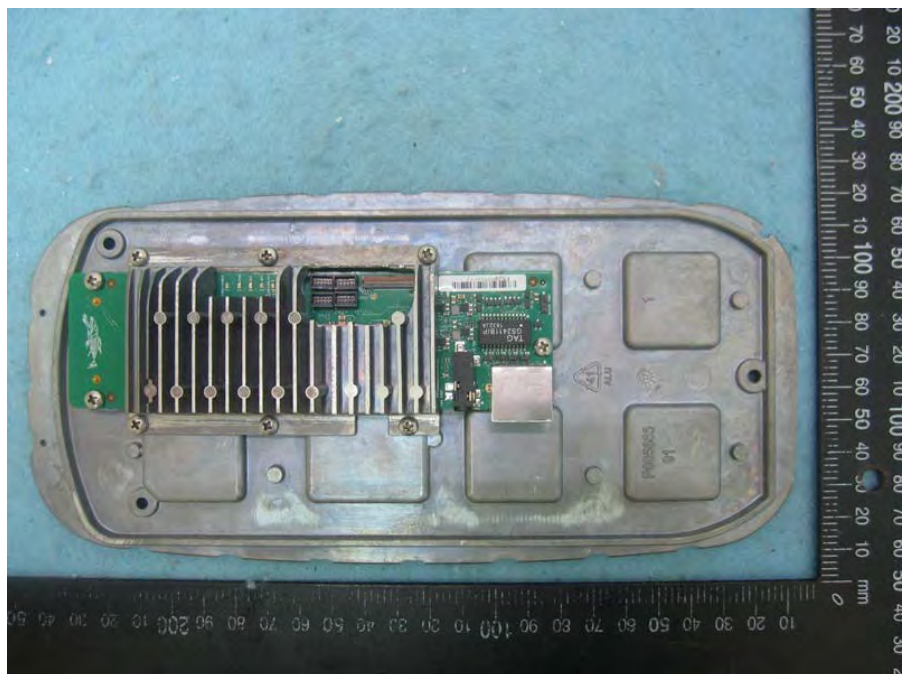

Brand Name: Cambium Networks Model No.: PMP450b

EUT with Ant. 1

EUT with Ant. 2