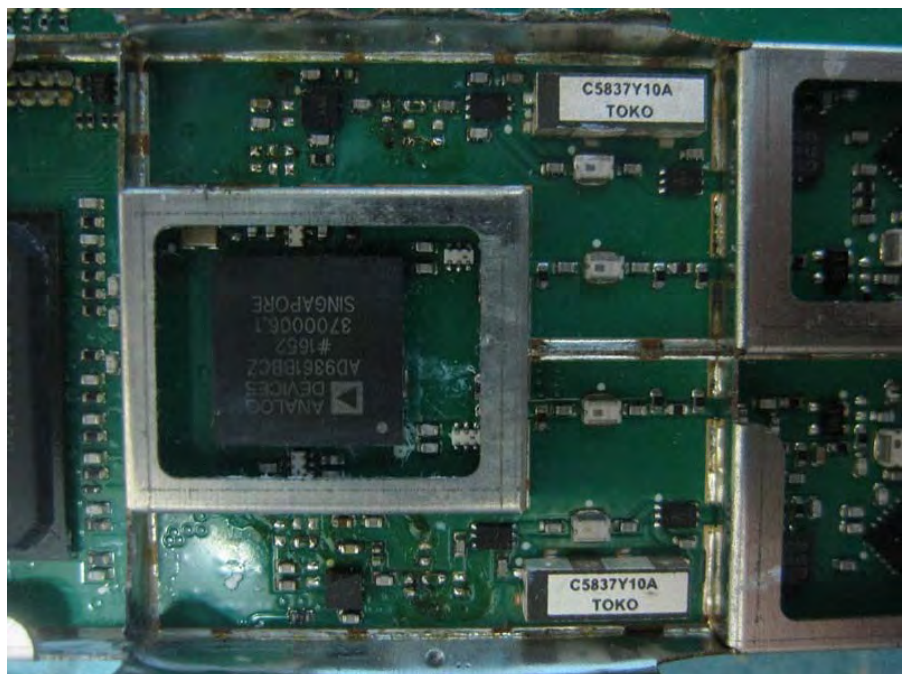

Brand Name: Cambium Networks Model No.: PMP450b

EUT with Ant. 1

EUT with Ant. 2