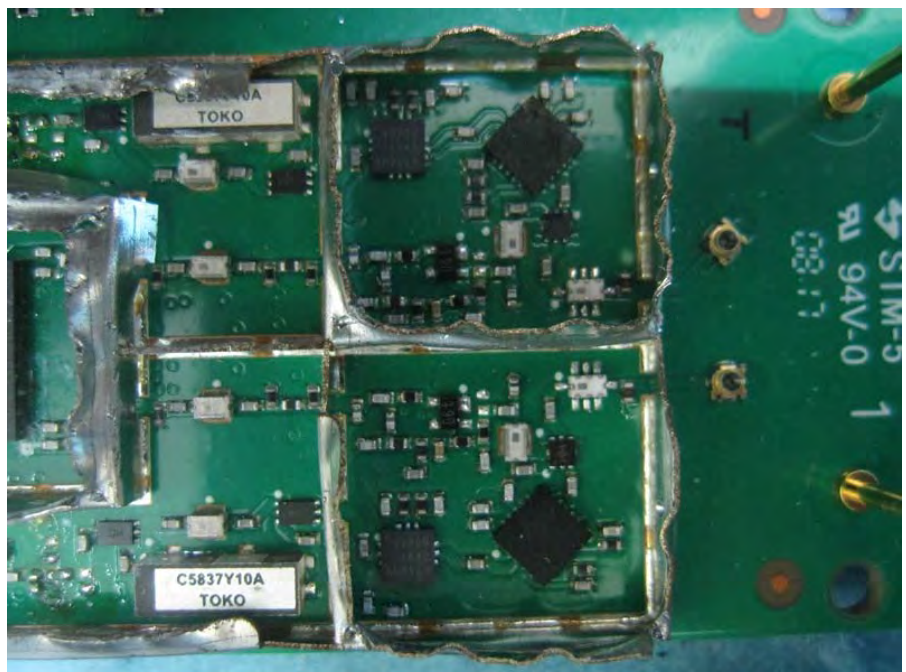

Brand Name: Cambium Networks Model No.: PMP450b

EUT with Ant. 1

EUT with Ant. 2