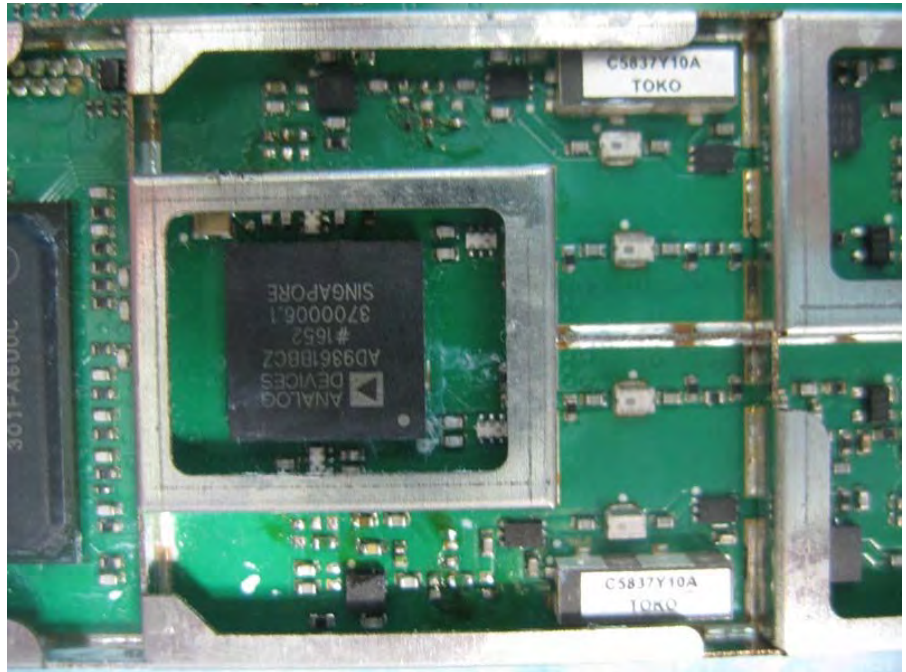

Brand Name: Cambium Networks Model No.: PMP450b

EUT with Ant. 1

EUT with Ant. 2