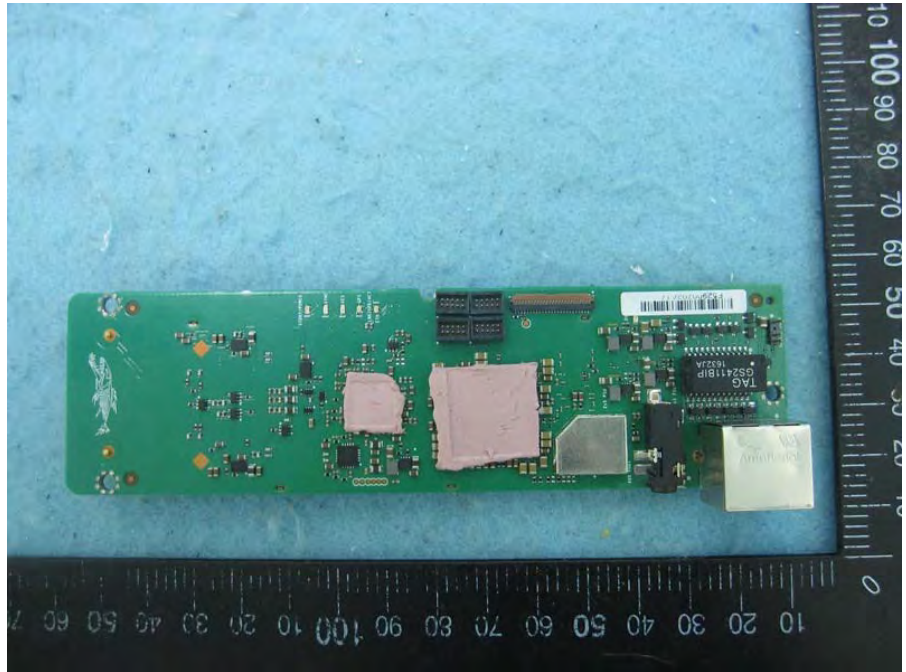

Brand Name: Cambium Networks Model No.: PMP450b

EUT with Ant. 1

EUT with Ant. 2