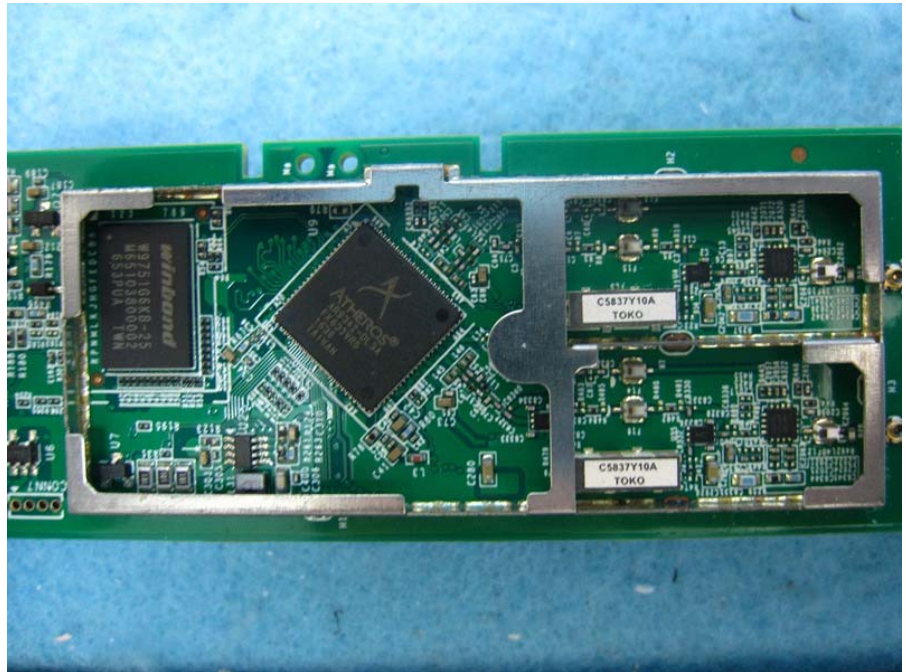

Brand Name: Cambium Networks Model No.: ePMP Force 190

EUT with Ant. 1

EUT with Ant. 2