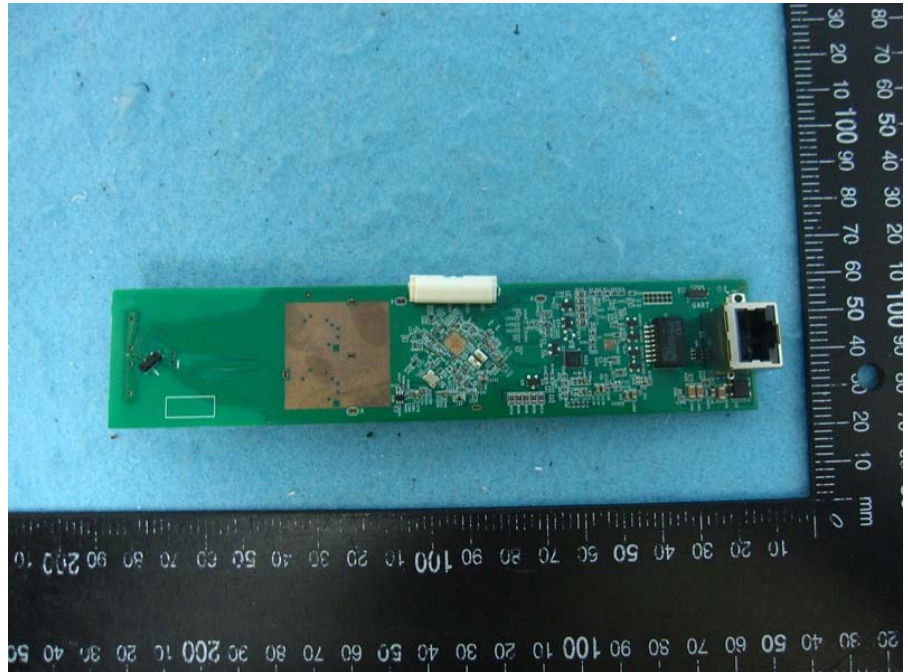

Brand Name: Cambium Networks Model No.: ePMP Force 190

EUT with Ant. 1

EUT with Ant. 2