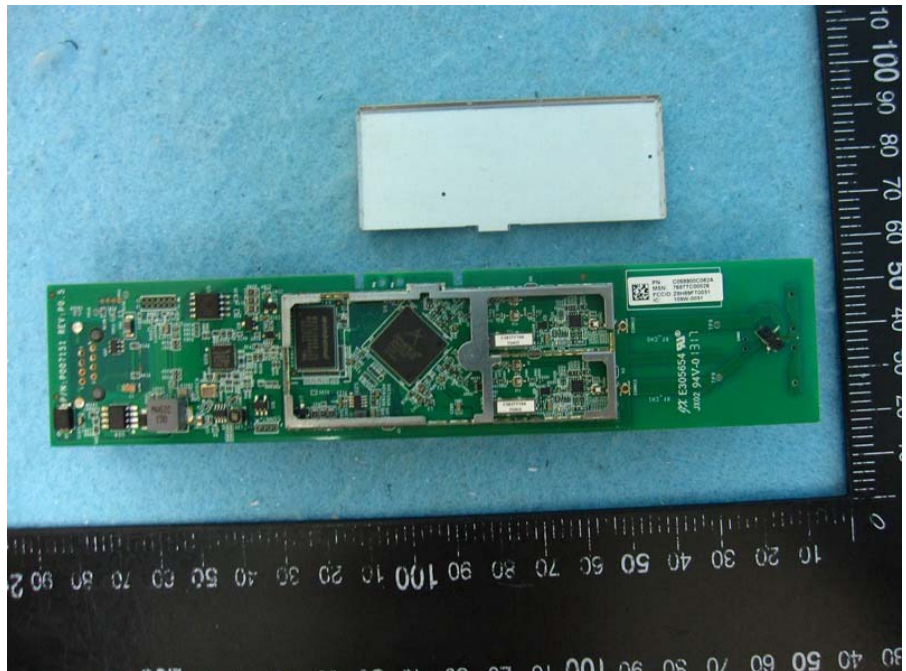

Brand Name: Cambium Networks Model No.: ePMP Force 190

EUT with Ant. 1

EUT with Ant. 2