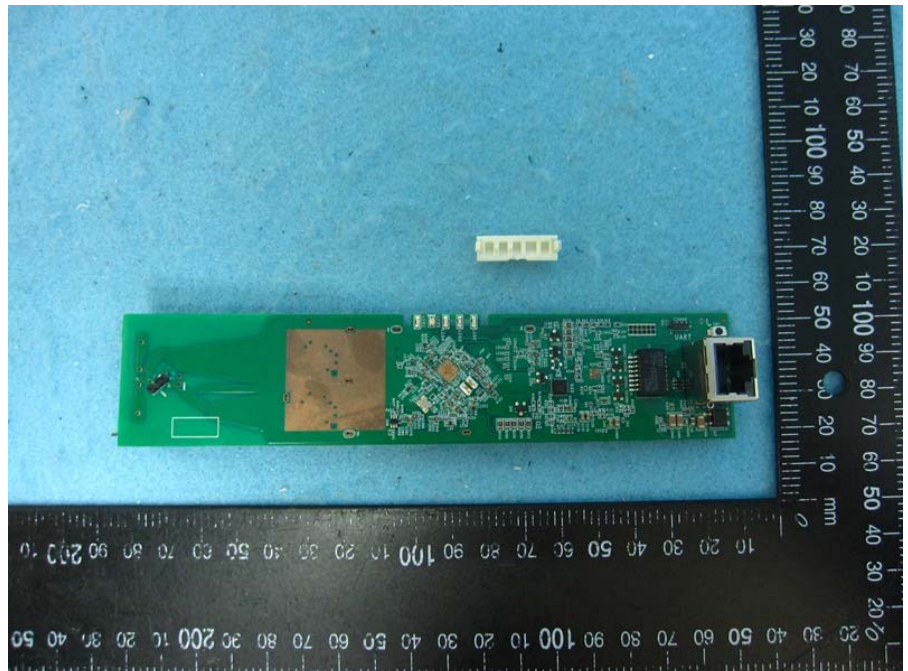

Brand Name: Cambium Networks Model No.: ePMP Force 190

EUT with Ant. 1

EUT with Ant. 2