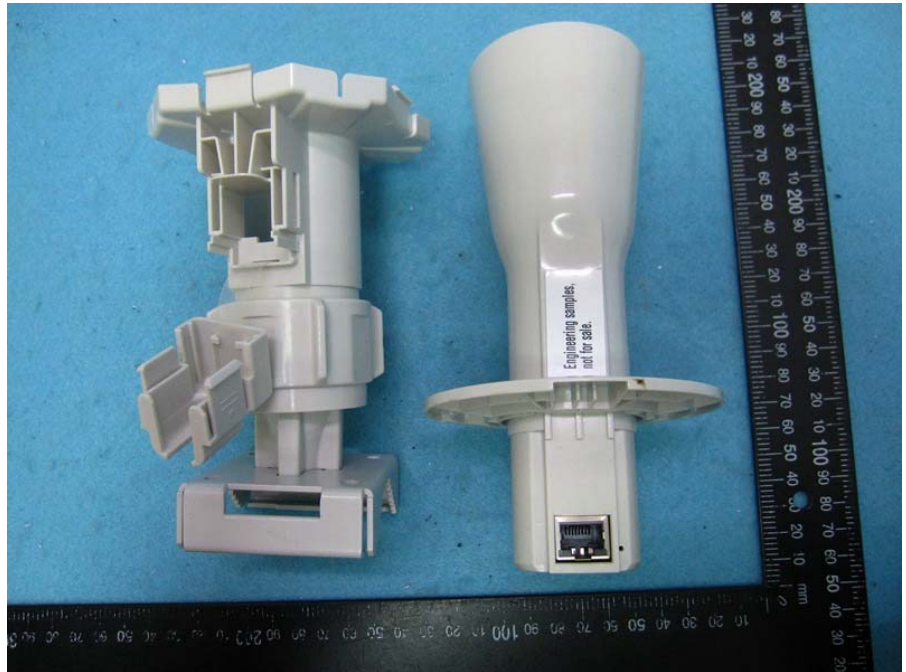

Brand Name: Cambium Networks Model No.: ePMP Force 190

EUT with Ant. 1

EUT with Ant. 2