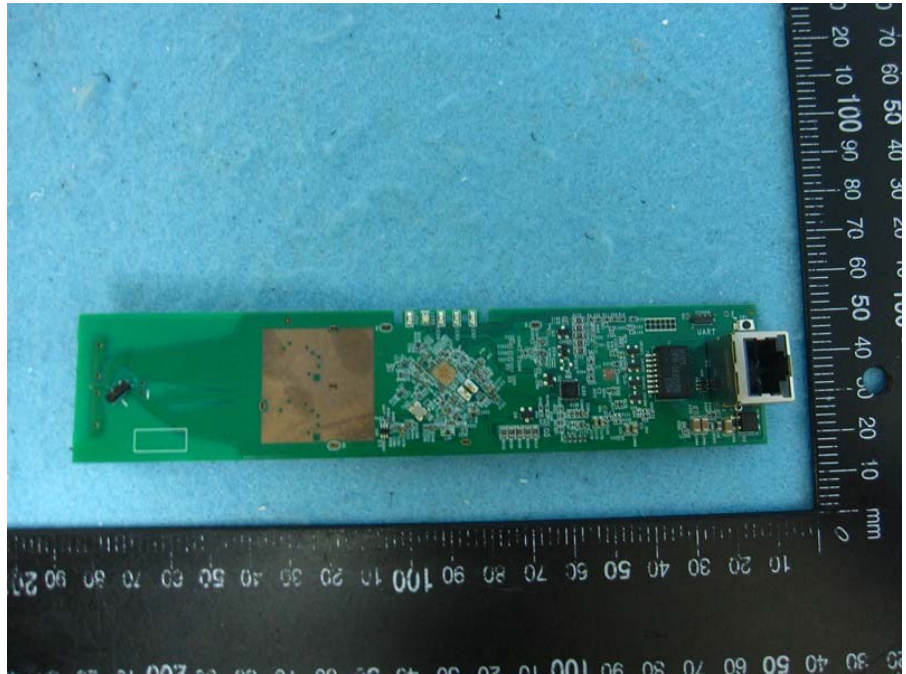

Brand Name: Cambium Networks Model No.: ePMP Force 190

EUT with Ant. 1

EUT with Ant. 2