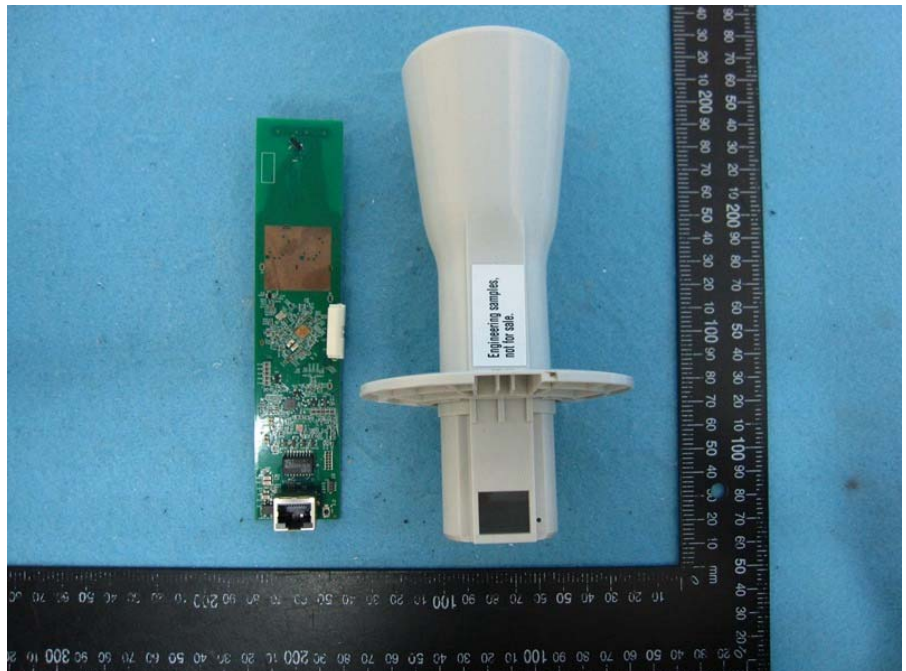

Brand Name: Cambium Networks Model No.: ePMP Force 190

EUT with Ant. 1

EUT with Ant. 2