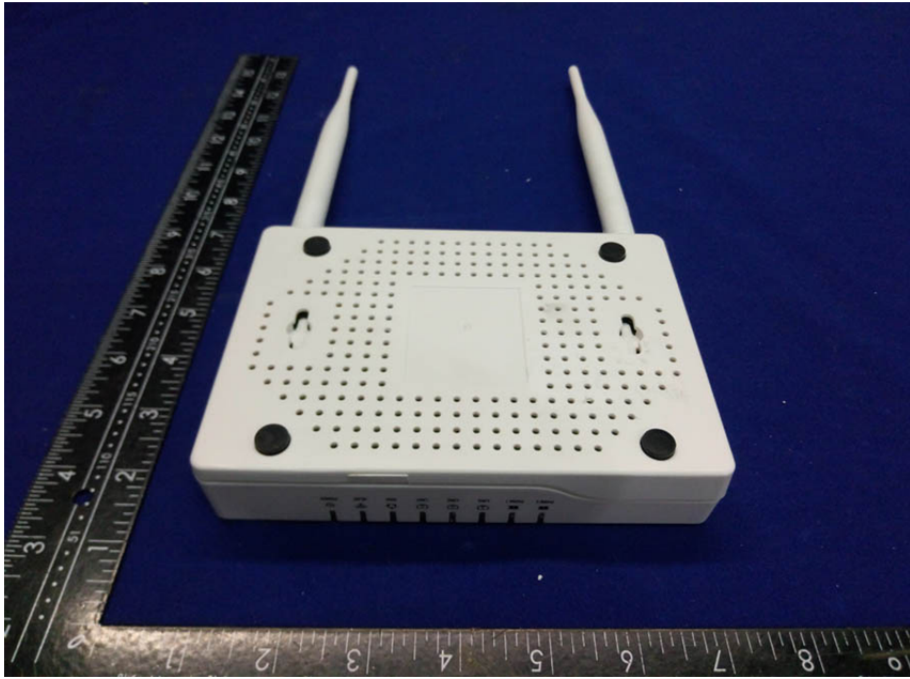

# PHOTOGRAPHS OF EUT

Black shell (Antenna Type1)

**White shell (Antenna Type2)**

External  
Antenna

Adapter1: S12B22-120A100-C4

Adapter2: NBS05B050100VU