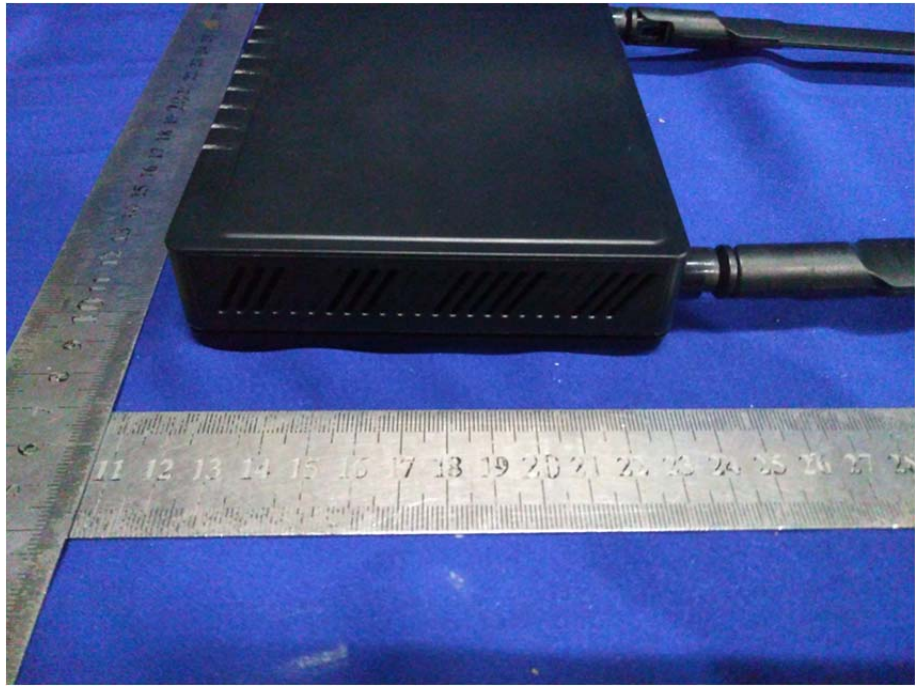

# PHOTOGRAPHS OF EUT

Black shell (Antenna Type1)

**White shell (Antenna Type2)**

External  
Antenna

Adapter1: S12B22-120A100-C4

Adapter2: NBS05B050100VU