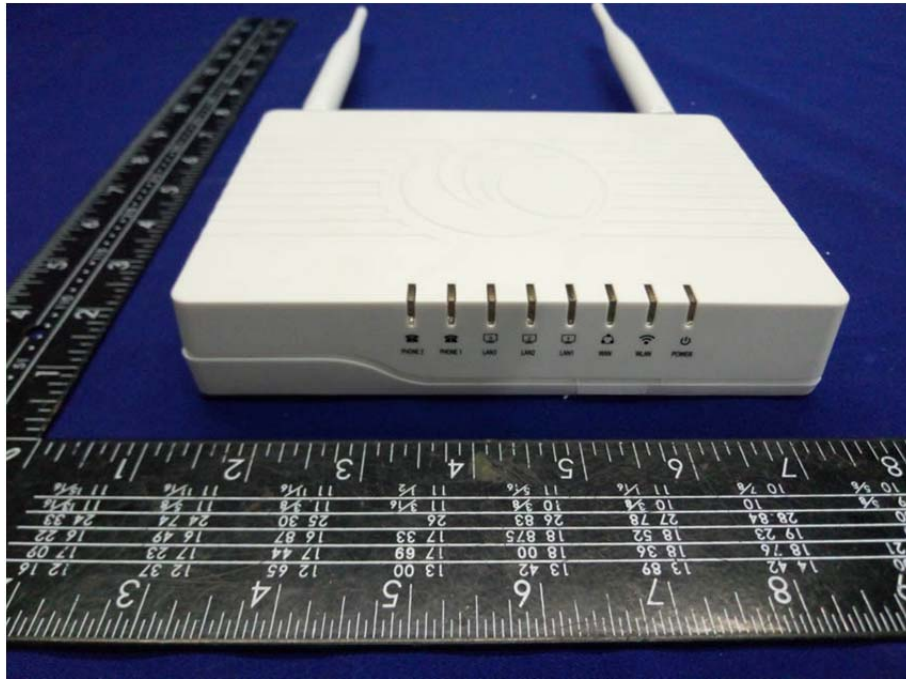

# PHOTOGRAPHS OF EUT

Black shell (Antenna Type1)

**White shell (Antenna Type2)**

External  
Antenna

Adapter1: S12B22-120A100-C4

Adapter2: NBS05B050100VU