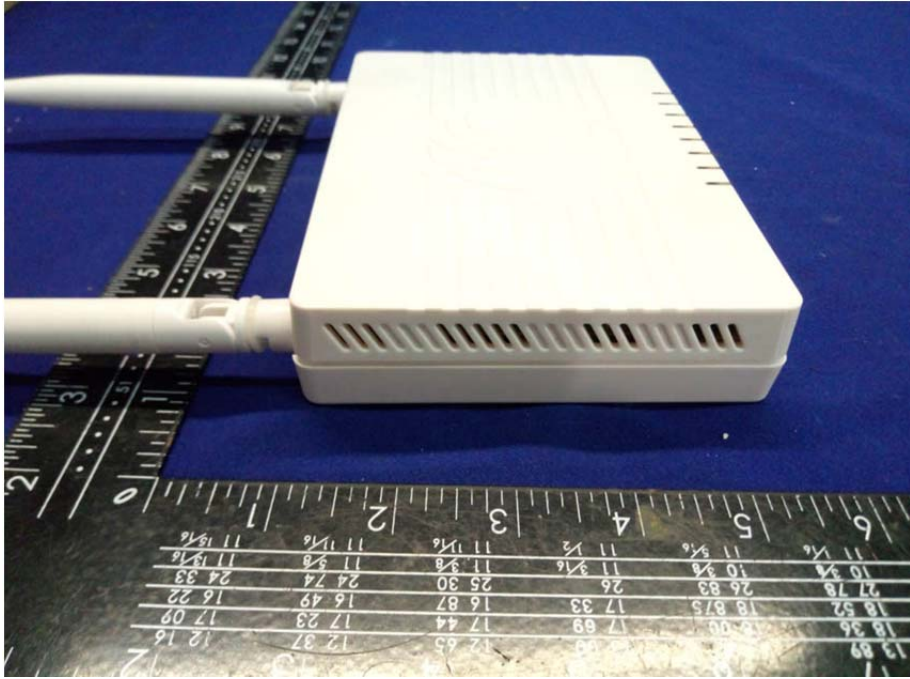

# PHOTOGRAPHS OF EUT

Black shell (Antenna Type1)

**White shell (Antenna Type2)**

External  
Antenna

Adapter1: S12B22-120A100-C4

Adapter2: NBS05B050100VU