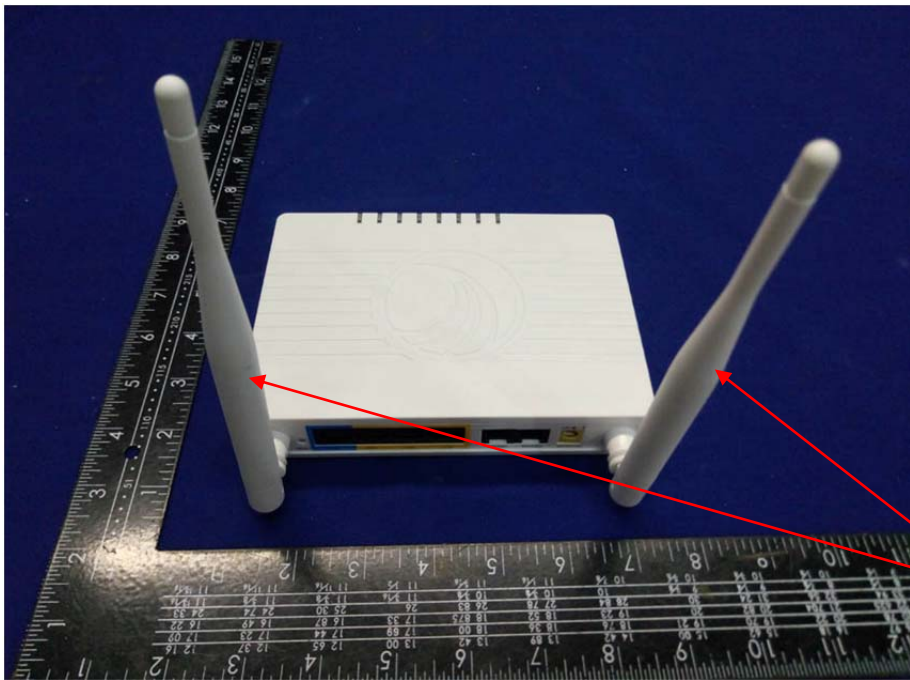

# PHOTOGRAPHS OF EUT

Black shell (Antenna Type1)

**White shell (Antenna Type2)**

External  
Antenna

Adapter1: S12B22-120A100-C4

Adapter2: NBS05B050100VU