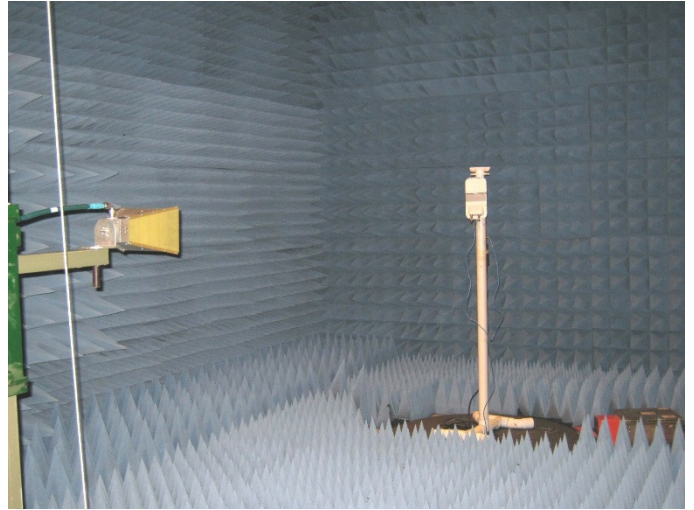

### Photo Information and Test Setup

- Item 0: PMP450i 3GHz AP MIMO Transceiver
- Item 1: Cat 5e Power-Over-Ethernet cable. (2.2 meter un-shielded with plastic connectors)
- Item 2: Cat 5e Ethernet cable to remote computer. (10 meter un-shielded with plastic connectors)
- Item 3: Cambium Networks model NET-P30-56IN power supply

**RF Conducted**

**Radiated – above 1 GHz**

**Radiated – Below 1 GHz - front**

**Radiated – Below 1 GHz - back**