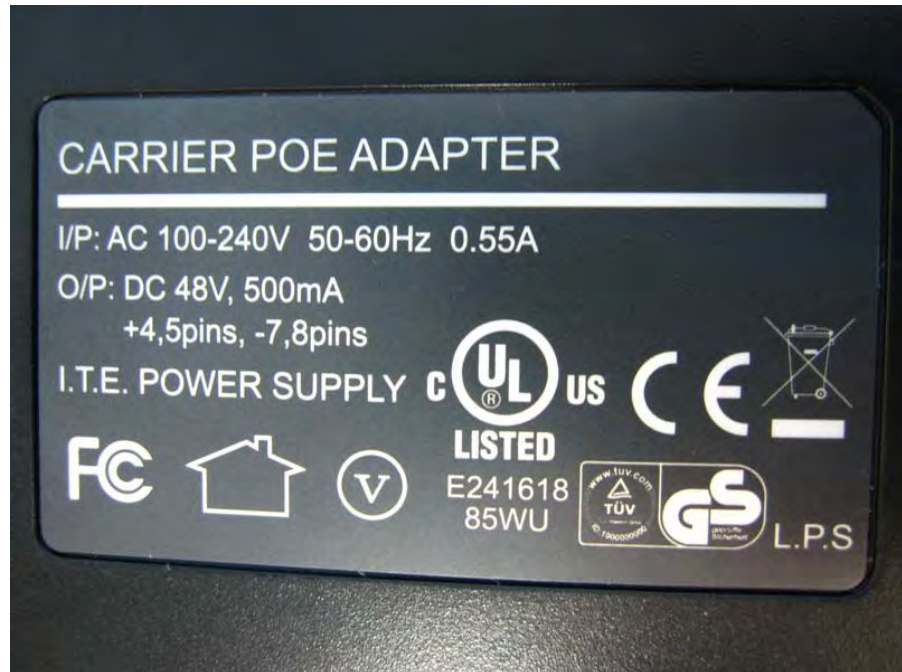

## Photographs of EUT

PoE

Power Core

Wall-mounted rack