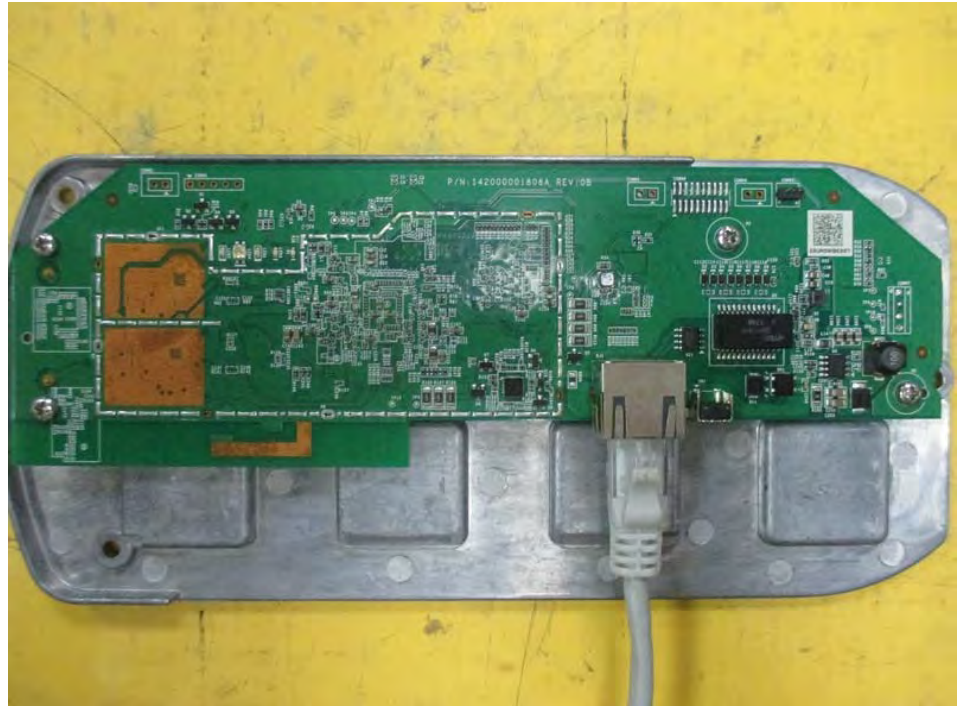

## 1. Photographs of Conducted Emissions Test Configuration

Test Mode: Mode 1

**FRONT VIEW**

**REAR VIEW**

**CLOSE-UP VIEW**

## 2. Photographs of Radiated Emissions Test Configuration

Test Configuration: 30MHz~1GHz / Test Mode: Mode 6

FRONT VIEW

REAR VIEW

**CLOSE-UP VIEW**

**Test Configuration: Above 1GHz**

**For Cabinet test:**

**FRONT VIEW**