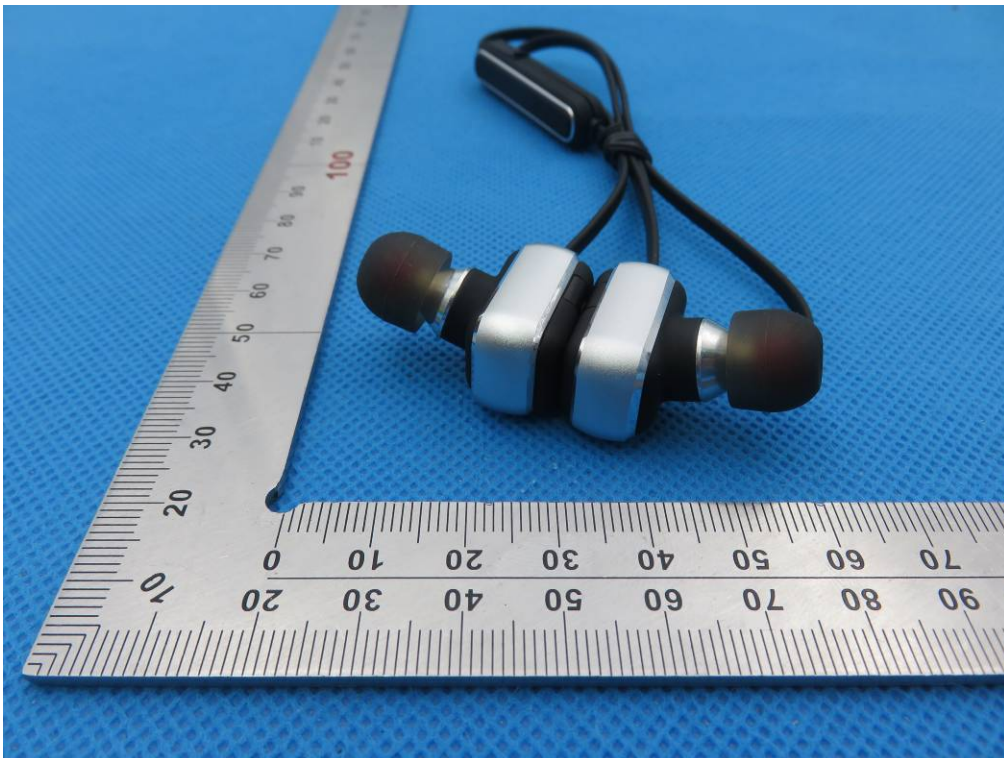

External Photos

WHOLE VIEW OF EUT

TOP VIEW OF EUT

BOTTOM VIEW OF EUT

FRONT VIEW OF EUT

BACK VIEW OF EUT

LEFT VIEW OF EUT

RIGHT VIEW OF EUT

VIEW OF EUT (PORT)

VIEW OF EUT (LOCAL)-1

VIEW OF EUT (LOCAL)-2

VIEW OF ADAPTER(AE)

Note: The adapter was provided by AGC test lab and used for testing only.