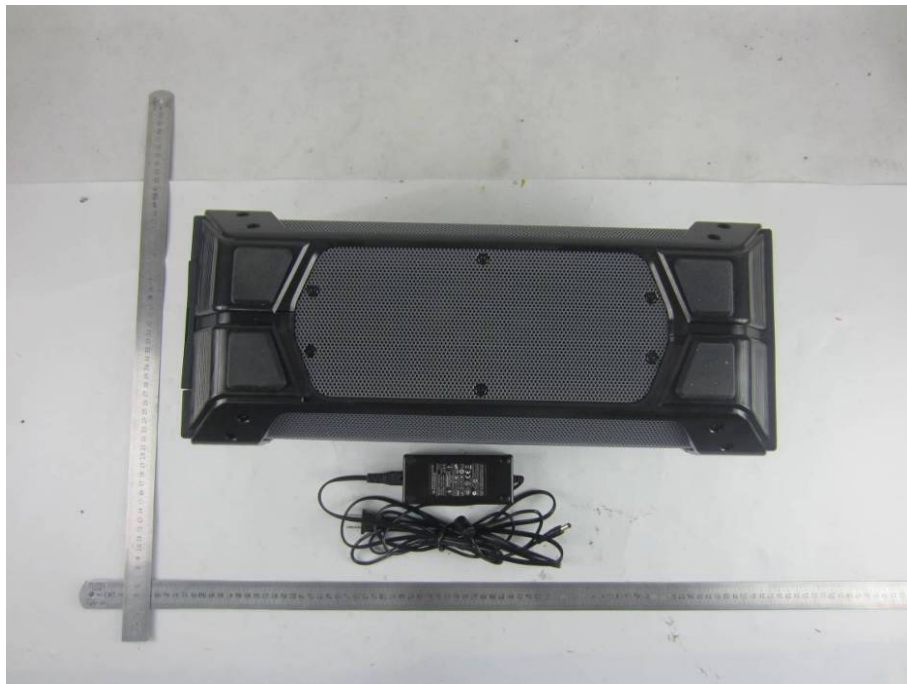

Model No.: BRV-XXL

PHOTO OF THE ENTIRE SAMPLE

PHOTO OF THE ENTIRE SAMPLE

LABEL OF THE ADAPTER

PART OF THE EUT