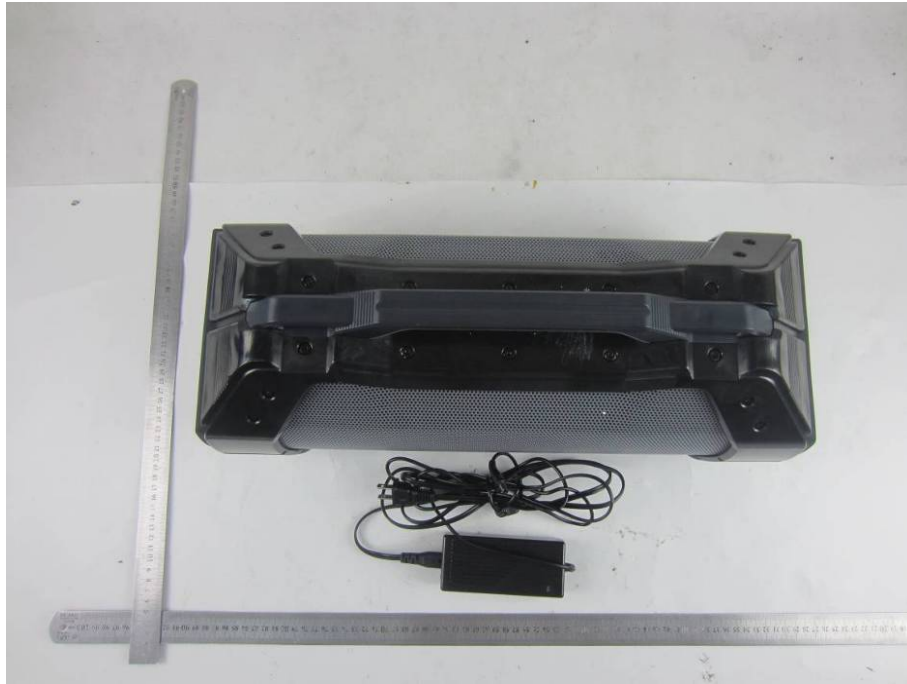

Model No.: BRV-XXL

PHOTO OF THE ENTIRE SAMPLE

PHOTO OF THE ENTIRE SAMPLE

LABEL OF THE ADAPTER

PART OF THE EUT