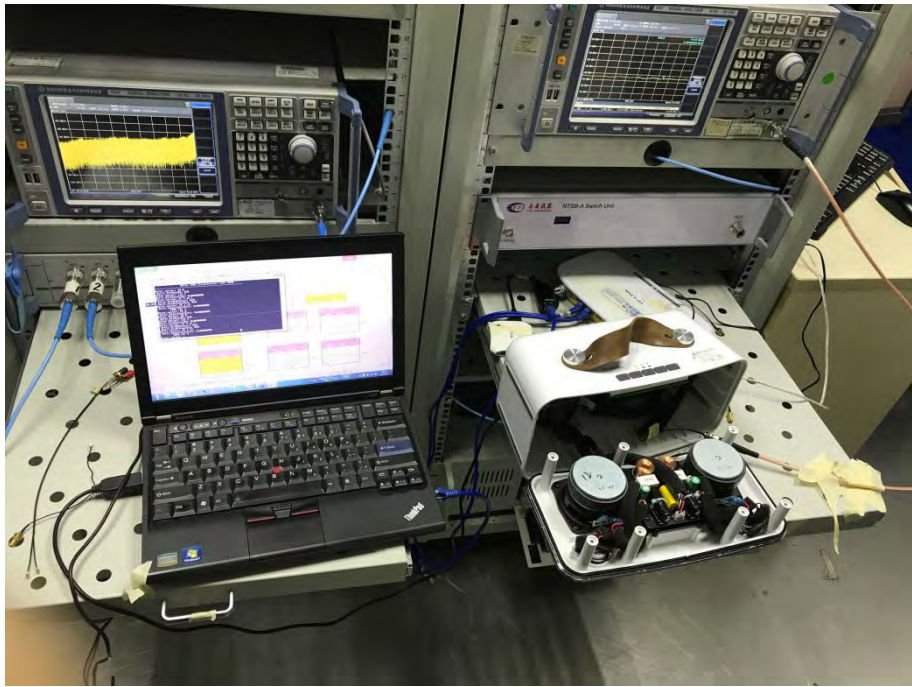

ANNEX B TEST SETUP PHOTOS

1 Radiated Test Photo

Below 30MHz

30 MHz-1 GHz

Close-up

Above 1GHz-BT

Close-up-BT

Above 1GHz-WIFI

Close-up-WIFI

2 Conducted Test Photo

Conducted Test-BT

Conducted Test-WIFI

3 Conducted Emission

Conducted Emission Test-BT

Conducted Emission Test-BT

Conducted Emission Test-WIFI

Conducted Emission Test-WIFI