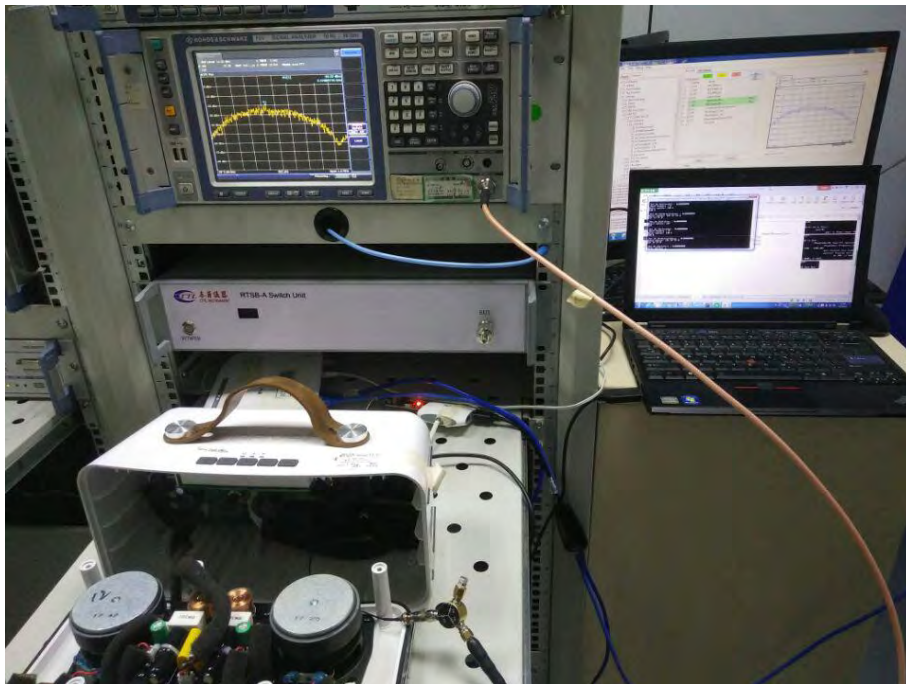

ANNEX B TEST SETUP PHOTOS

1 Radiated Test Photo

Below 30MHz

30 MHz-1 GHz

Close-up

Above 1GHz-BT

Close-up-BT

Above 1GHz-WIFI

Close-up-WIFI

2 Conducted Test Photo

Conducted Test-BT

Conducted Test-WIFI

3 Conducted Emission

Conducted Emission Test-BT

Conducted Emission Test-BT

Conducted Emission Test-WIFI

Conducted Emission Test-WIFI