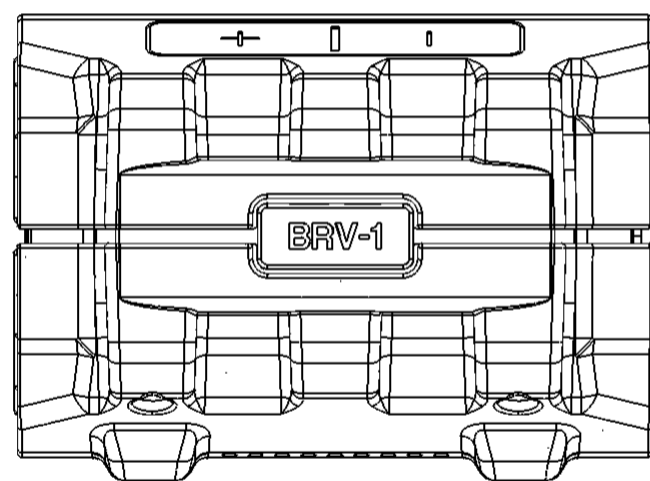

Designed by **BRAVEN** in the USA
BRV-1 Legal Marks