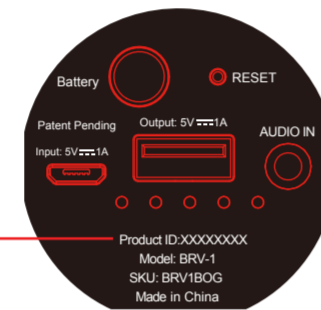

Gray/White: 13013391

Matte Black back ground version for the Black samples on EP.
All text will be white

Black/Orange: 13013381