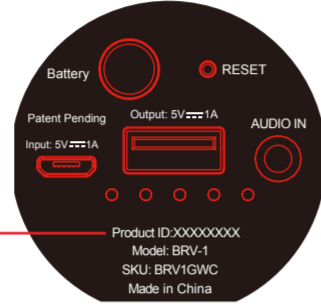

Matte Black back ground version for the white and blue samples on EP.
All text will be white color