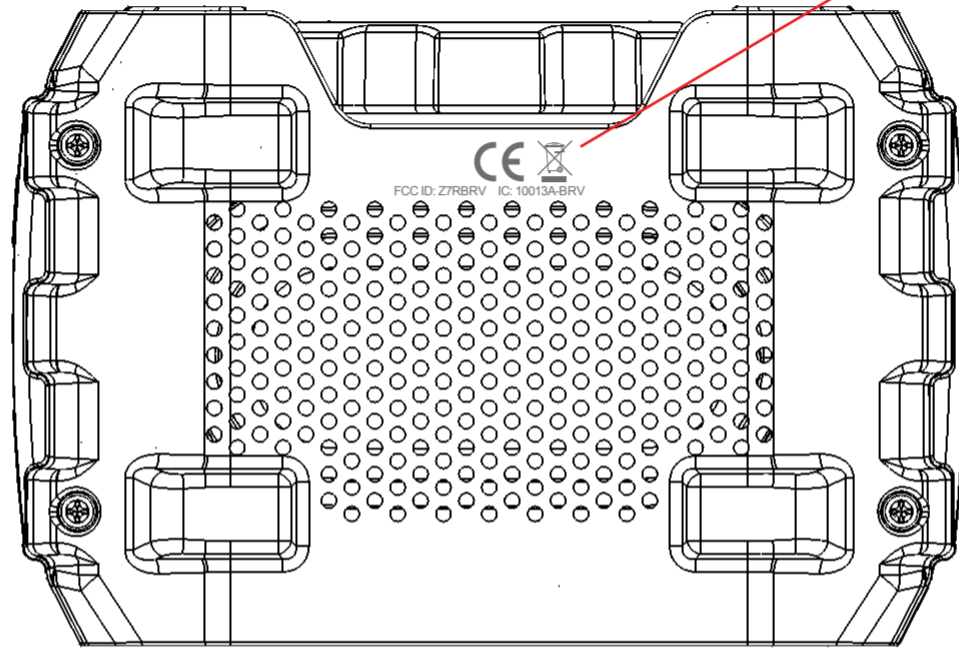

Designed by **BRAVEN** in the USA
BRV-1 Legal Marks