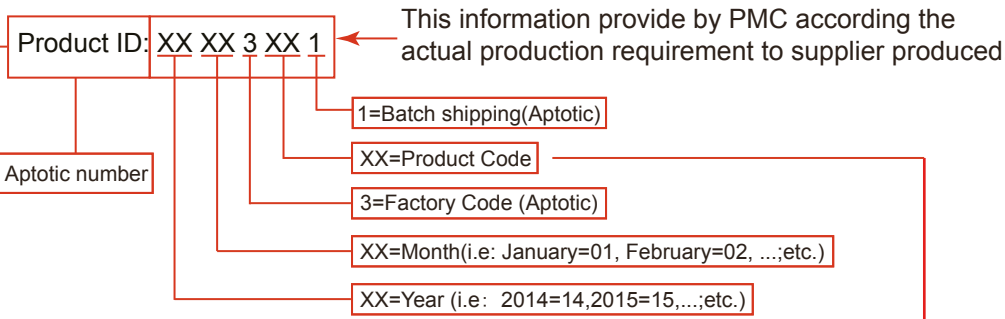

Screen print request:

- Black Mira: Cool Grey 11C marks
- White Mira: Silver marks
- Pink Mira: Silver marks
- Blue Mira: Silver marks
- Yellow/Blue Mira: Black marks

Part Number	Description	Main Color/Finish	Product ID #
BMRABBB	Braven Mira Portable Wireless Speaker. Black overmold with Silver ring and Black grill	Black (Wrap)/Rubber	14013901
BMRAGSW	Braven Mira Portable Wireless Speaker. Gray overmold with Silver ring and White grill	Gray (Wrap)/Rubber	14013911
BMRAKSW	Braven Mira Portable Wireless Speaker. Pink overmold with Silver ring and White grill	Pink (Wrap)/Rubber	14013971
BMRAUSW	Braven Mira Portable Wireless Speaker. Light blue overmold with Silver ring and White grill	Light Blue (Wrap)/Rubber	14013981
BMRARUY	Braven Mira Portable Wireless Speaker. Red overmold with Blue ring and Yellow grill	Red (Wrap)/Rubber	14013991