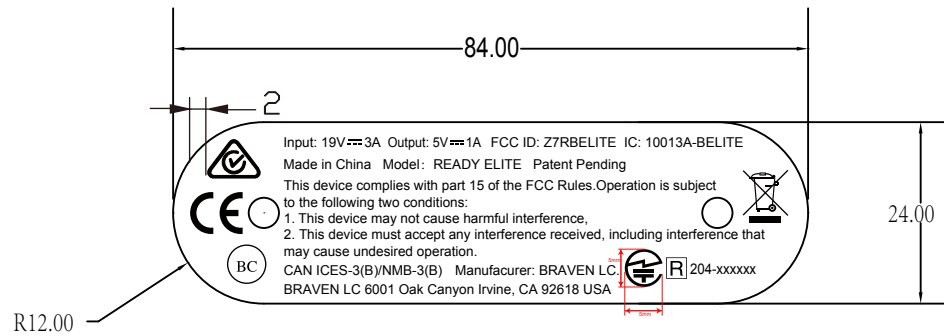

MARKING LABEL & LABEL LOCATION INFO

LABEL LOCATION

BRV-MOAB Silkscreen

1:1

1:3