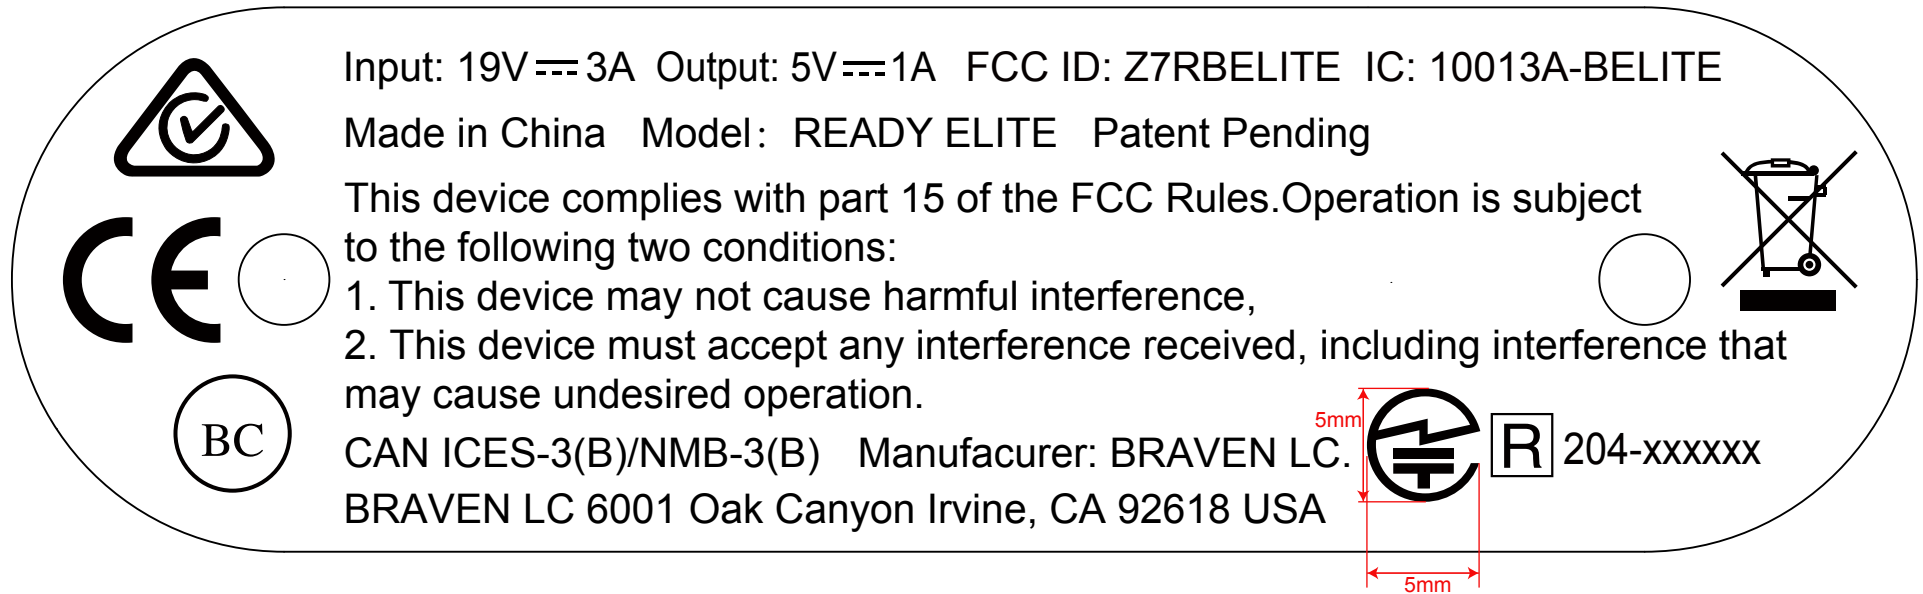

MARKING LABEL & LABEL LOCATION INFO

LABEL LOCATION

BRV-MOAB Silkscreen

1:1

1:3