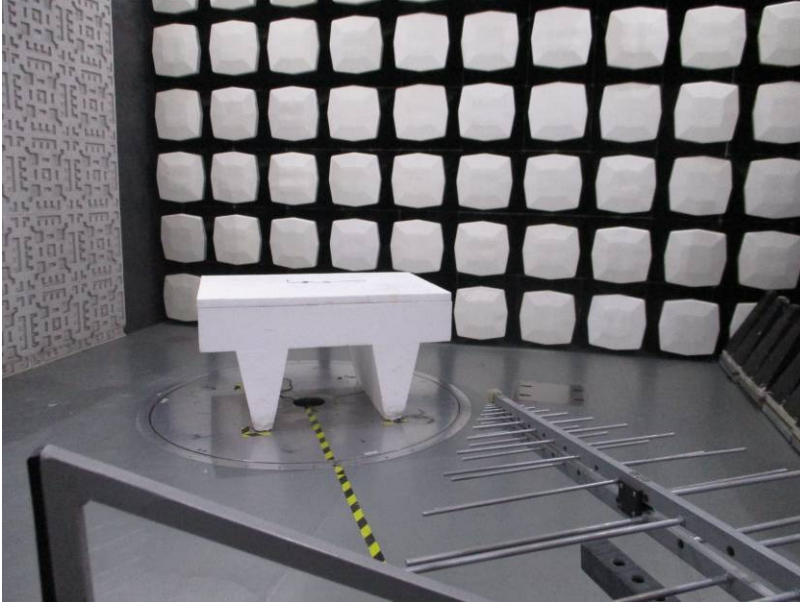

1 Photographs - EUT Test Setup

Test Model No.: FLYE SPORT

1.1 Radiated Emission

1.2 Radiated Spurious Emission