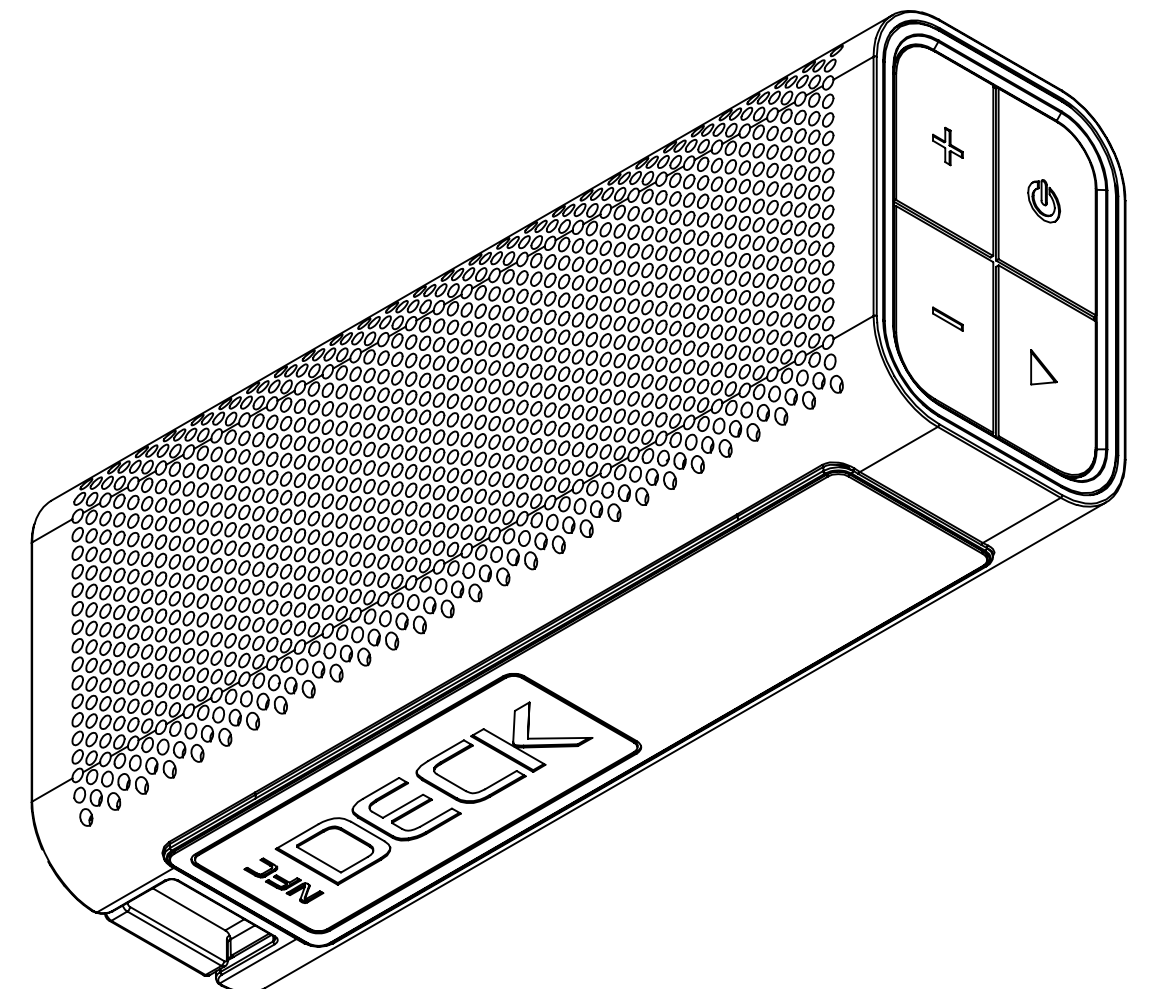

# 710Screen Prints

2.3cm\*6.9cm Label

## 710 Legal Marks- Numbers are same for all colors, but screen print colors change

Designed by **BRAVEN** in the USA  
 蓝牙音箱 Product ID/产品号:13093XX1 Patent Pending  
 COFETEL: XXXXXXX Input/直流输入: 5V=1A FCC ID: Z7RB7  
 Model/型号: B710 CMIIT ID: 0000000000 IC: 10013A-B7

N31172 000-00000

FC CE NOM CCC 10 BC

710 SBA- Screen in PMS Cool Grey 7  
 710 GBA- Screen in Black  
 710 UBA- Screen print in Cool Grey 11C

## Screen prints on IO ports

Screen prints on IO ports  
 Color:  
 710 SBA- Screen in PMS Cool Grey 9C  
 710 GBA- Screen in PMS Cool Grey 9C  
 710 UBA- Screen in PMS Cool Grey 9C

Actual Art work to Scale