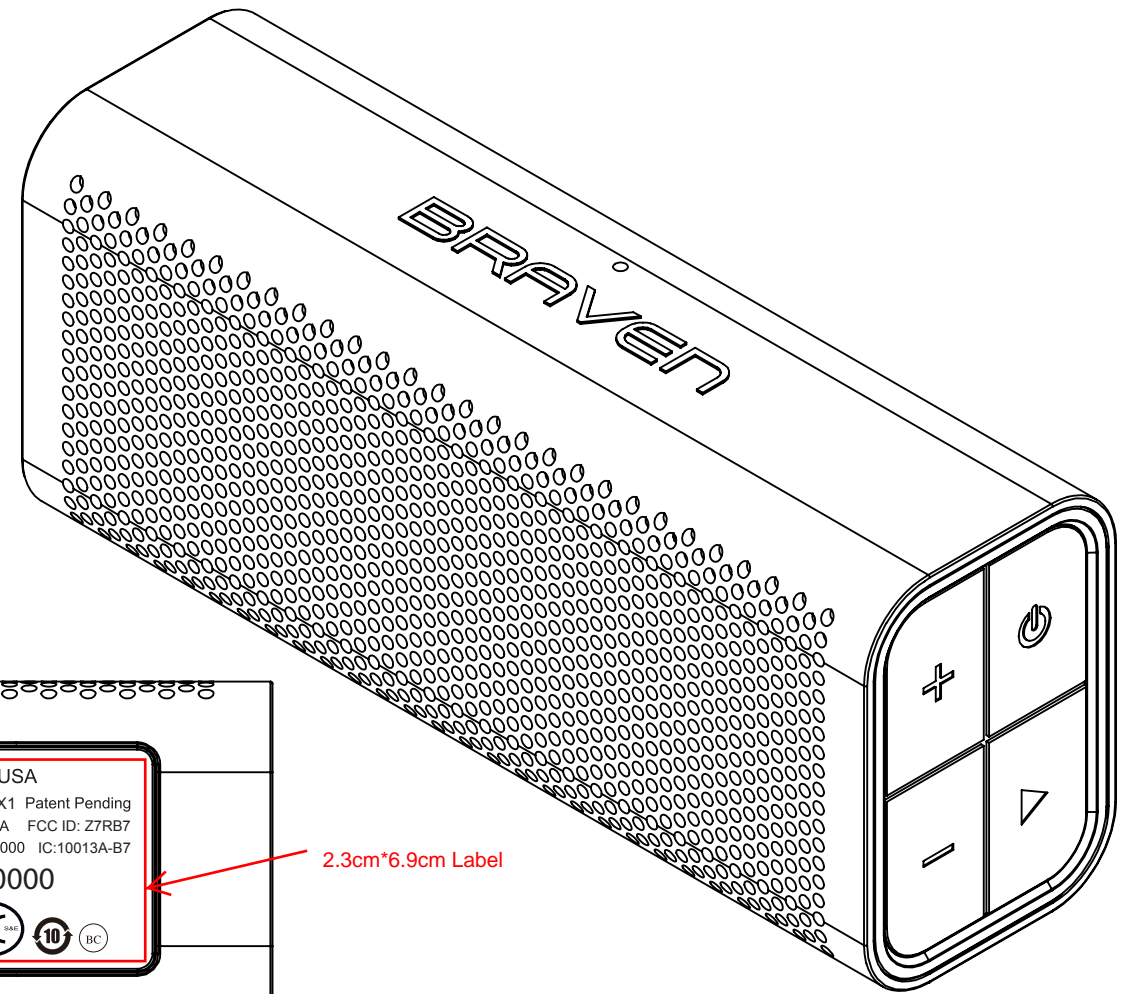

# 710Screen Prints

2.3cm\*6.9cm Label

## 710 Legal Marks- Numbers are same for all colors, but screen print colors change

Designed by **BRAVEN** in the USA  
 蓝牙音箱 Product ID/产品号:13093XX1 Patent Pending  
 COFETEL: XXXXXXX Input/直流输入: 5V=1A FCC ID: Z7RB7  
 Model/型号: B710 CMIIT ID: 0000000000 IC: 10013A-B7

N31172 000-00000

FC CE NOM CCC 10 BC

710 SBA- Screen in PMS Cool Grey 7  
 710 GBA- Screen in Black  
 710 UBA- Screen print in Cool Grey 11C

## Screen prints on IO ports

Screen prints on IO ports  
 Color:  
 710 SBA- Screen in PMS Cool Grey 9C  
 710 GBA- Screen in PMS Cool Grey 9C  
 710 UBA- Screen in PMS Cool Grey 9C

Actual Art work to Scale