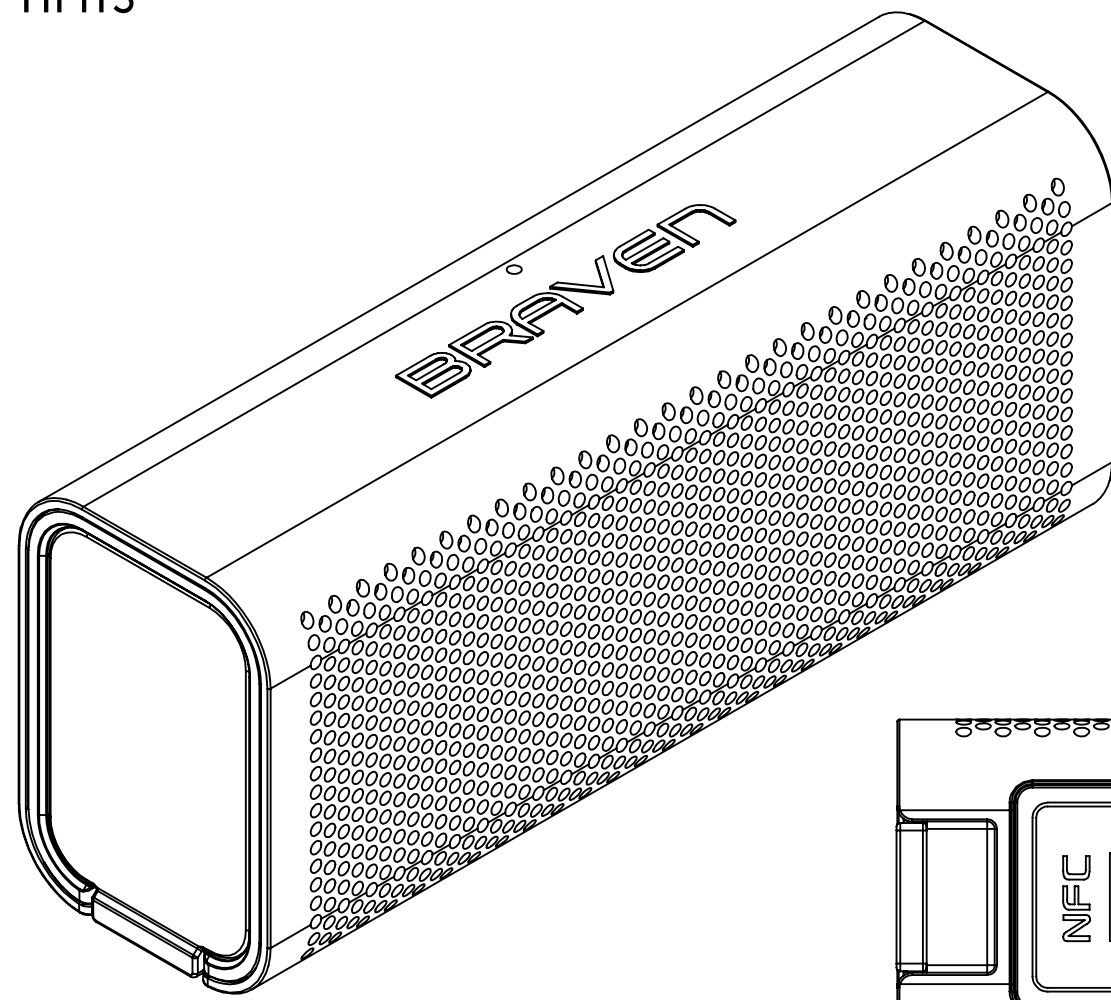

# 710Screen Prints

2.3cm\*6.9cm Label

## 710 Legal Marks- Numbers are same for all colors, but screen print colors change

Designed by **BRAVEN** in the USA  
 蓝牙音箱 Product ID/产品号:13093XX1 Patent Pending  
 COFETEL: XXXXXXX Input/直流输入: 5V=1A FCC ID: Z7RB7  
 Model/型号: B710 CMIIT ID: 0000000000 IC: 10013A-B7

N31172 000-00000

FC CE NOM CCC 10 BC

710 SBA- Screen in PMS Cool Grey 7  
 710 GBA- Screen in Black  
 710 UBA- Screen print in Cool Grey 11C

## Screen prints on IO ports

Screen prints on IO ports  
 Color:  
 710 SBA- Screen in PMS Cool Grey 9C  
 710 GBA- Screen in PMS Cool Grey 9C  
 710 UBA- Screen in PMS Cool Grey 9C

Actual Art work to Scale