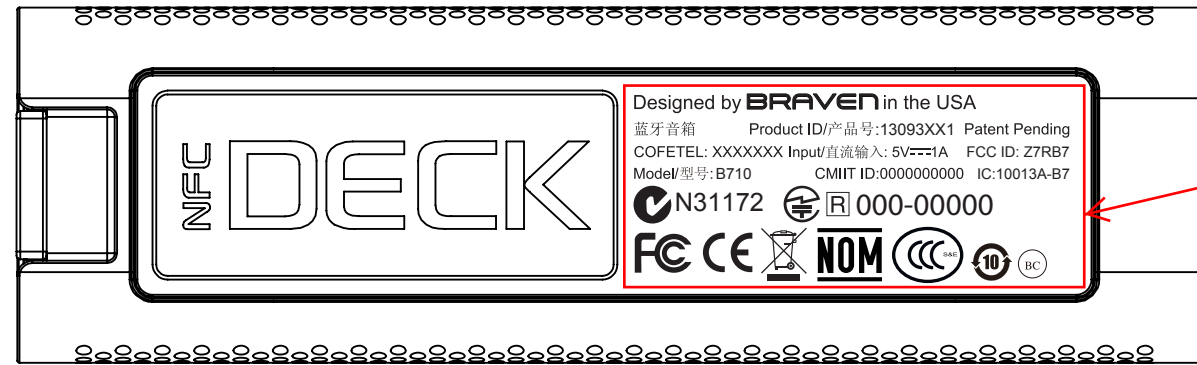

# 710Screen Prints

2.3cm\*6.9cm Label

## 710 Legal Marks- Numbers are same for all colors, but screen print colors change

Designed by **BRAVEN** in the USA  
 蓝牙音箱 Product ID/产品号:13093XX1 Patent Pending  
 COFETEL: XXXXXXX Input/直流输入: 5V=1A FCC ID: Z7RB7  
 Model/型号: B710 CMIIT ID: 0000000000 IC: 10013A-B7

N31172 000-00000

FC CE NOM CCC 10 BC

710 SBA- Screen in PMS Cool Grey 7  
 710 GBA- Screen in Black  
 710 UBA- Screen print in Cool Grey 11C