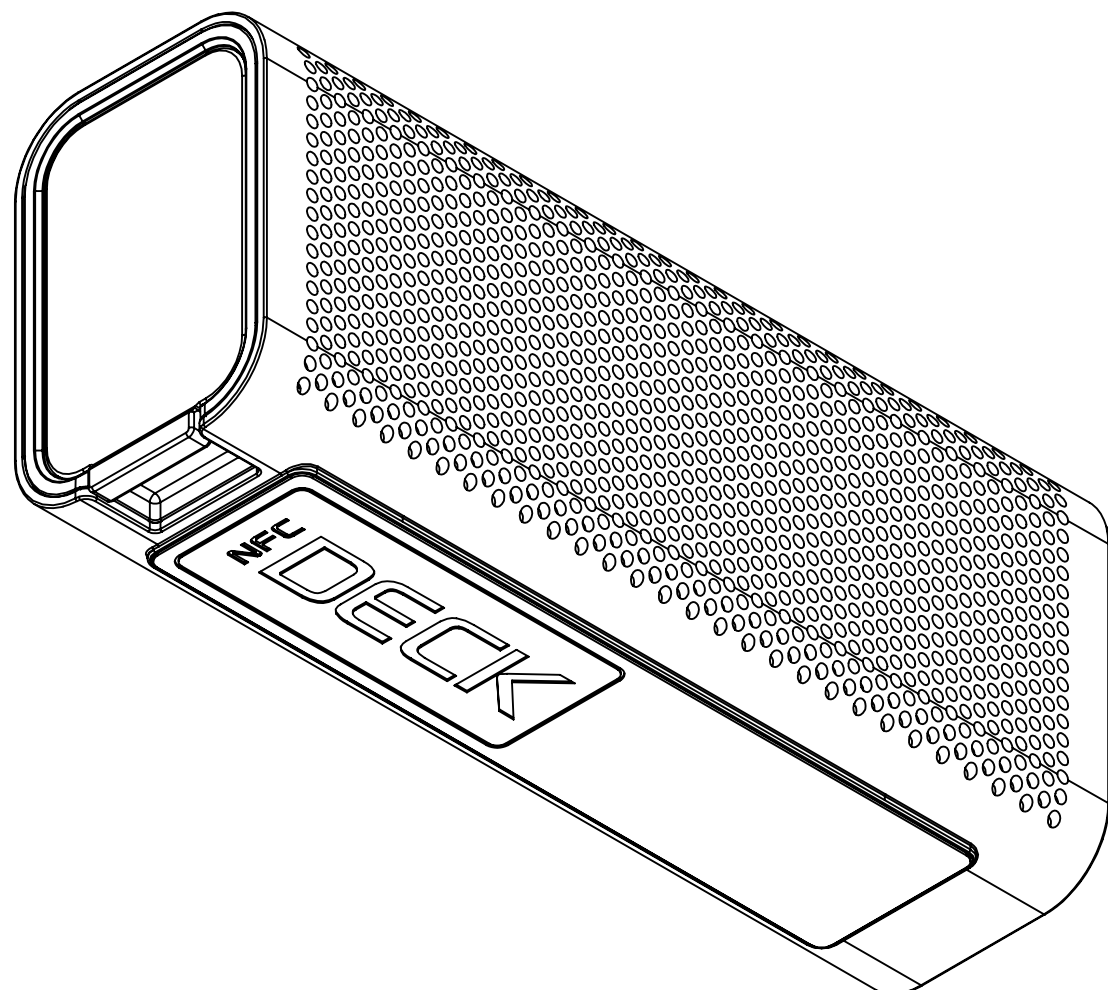

# 710Screen Prints

2.3cm\*6.9cm Label

## 710 Legal Marks- Numbers are same for all colors, but screen print colors change

Designed by **BRAVEN** in the USA  
 蓝牙音箱 Product ID/产品号:13093XX1 Patent Pending  
 COFETEL: XXXXXXX Input/直流输入: 5V=1A FCC ID: Z7RB7  
 Model/型号: B710 CMIIT ID: 0000000000 IC: 10013A-B7

N31172 000-00000

FC CE NOM CCC 10 BC

710 SBA- Screen in PMS Cool Grey 7  
 710 GBA- Screen in Black  
 710 UBA- Screen print in Cool Grey 11C