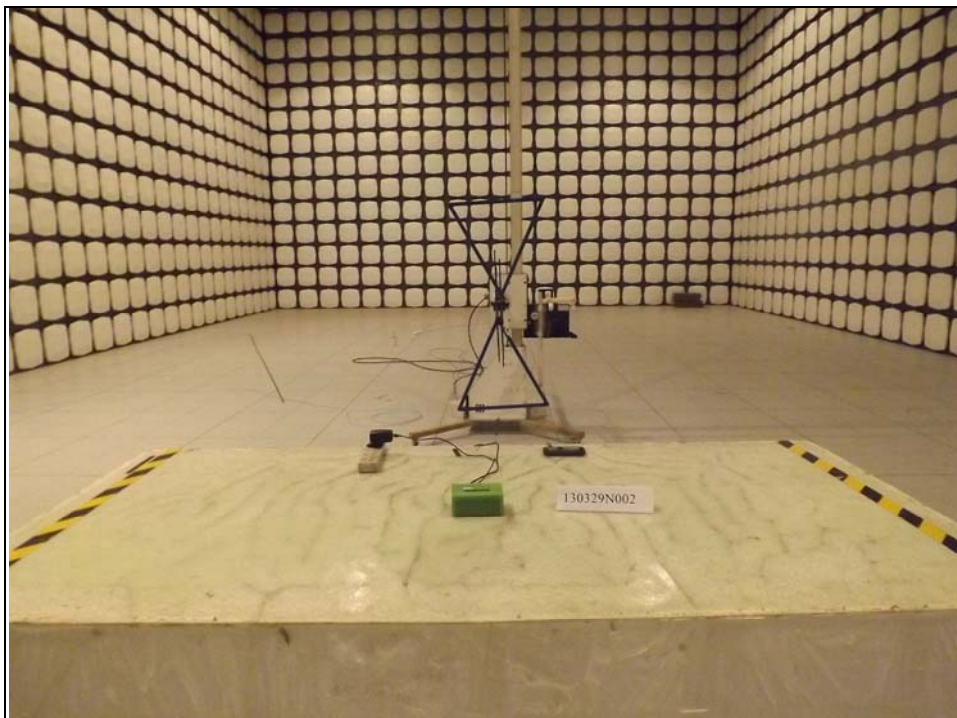

SET-UP FOR RADIATED EMISSION TEST

Frequency Range < 30MHz~1GHz >

Frequency Range < Above 1GHz >

**BUREAU
VERITAS**

Test Report No.: RF130329N002

SET-UP FOR CONDUCTED EMISSION TEST