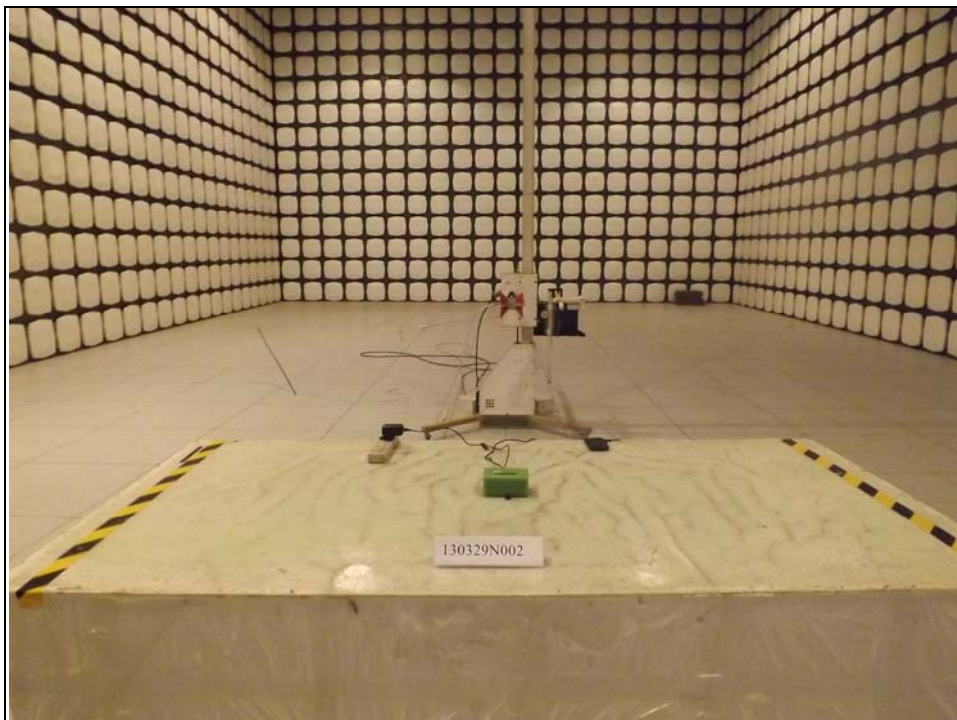

SET-UP FOR RADIATED EMISSION TEST

Frequency Range < 30MHz~1GHz >

Frequency Range < Above 1GHz >

**BUREAU
VERITAS**

Test Report No.: RF130329N002

SET-UP FOR CONDUCTED EMISSION TEST