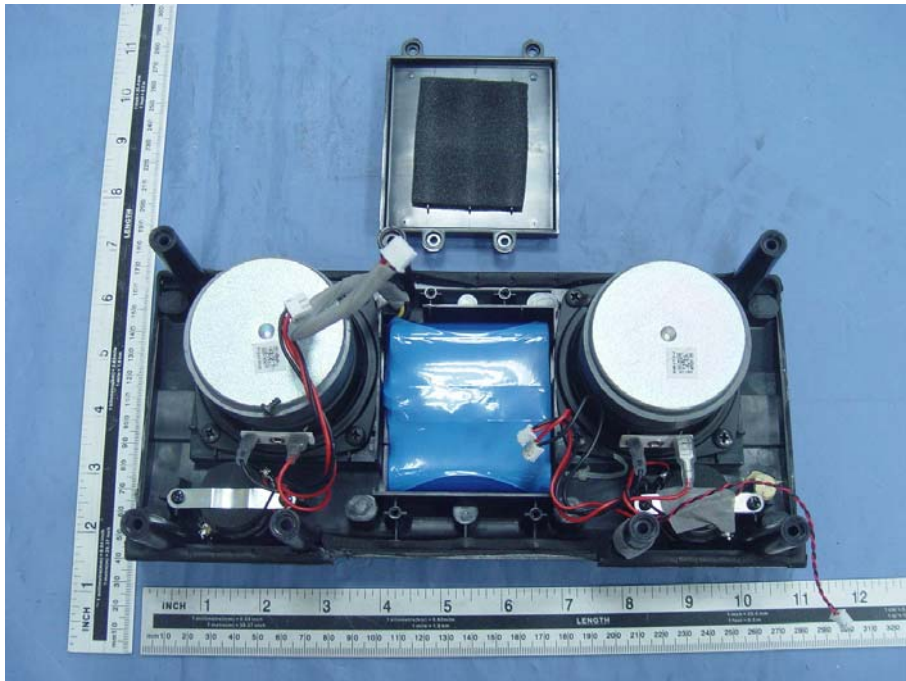

Internal Photos

LARGE 18650 4400mAh 7.2V
2014-12-24

INCH 1 2 3 4
1 millimetre(mm) = 0.04 inch
1 metre(m) = 39.37 inch
mm 10 20 30 40 50 60 70 80 90 100 110

INCH 1 2 3 4
1 millimetre(mm) = 0.04 inch
1 metre(m) = 39.37 inch
mm 10 20 30 40 50 60 70 80 90 100 110