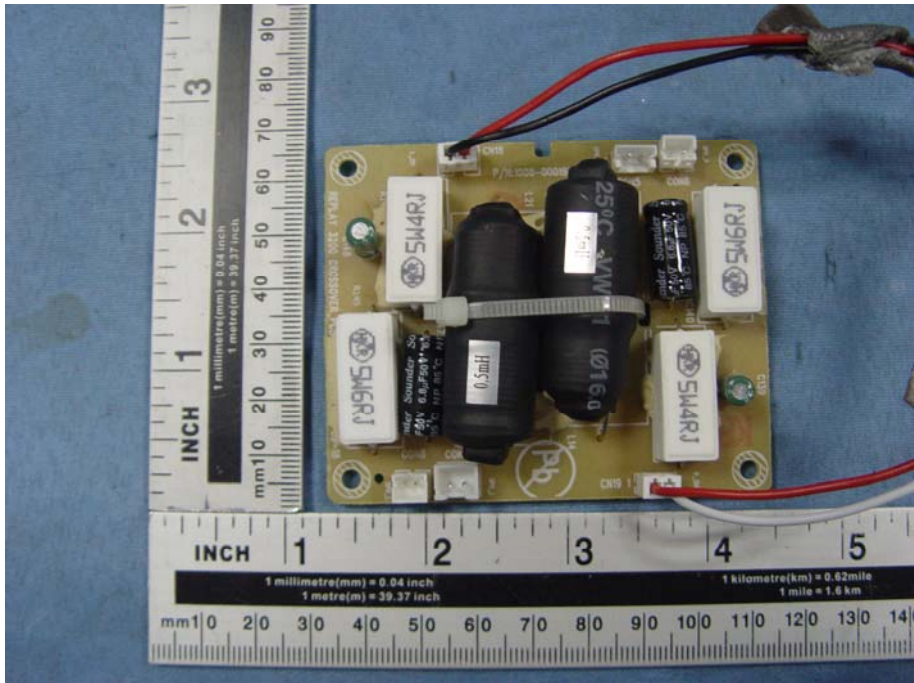

Internal Photos

LARGE 18650 4400mAh 7.2V
2014-12-24

INCH 1 2 3 4
1 millimetre(mm) = 0.04 inch
1 metre(m) = 39.37 inch
mm 10 20 30 40 50 60 70 80 90 100 110

INCH 1 2 3 4
1 millimetre(mm) = 0.04 inch
1 metre(m) = 39.37 inch
mm 10 20 30 40 50 60 70 80 90 100 110