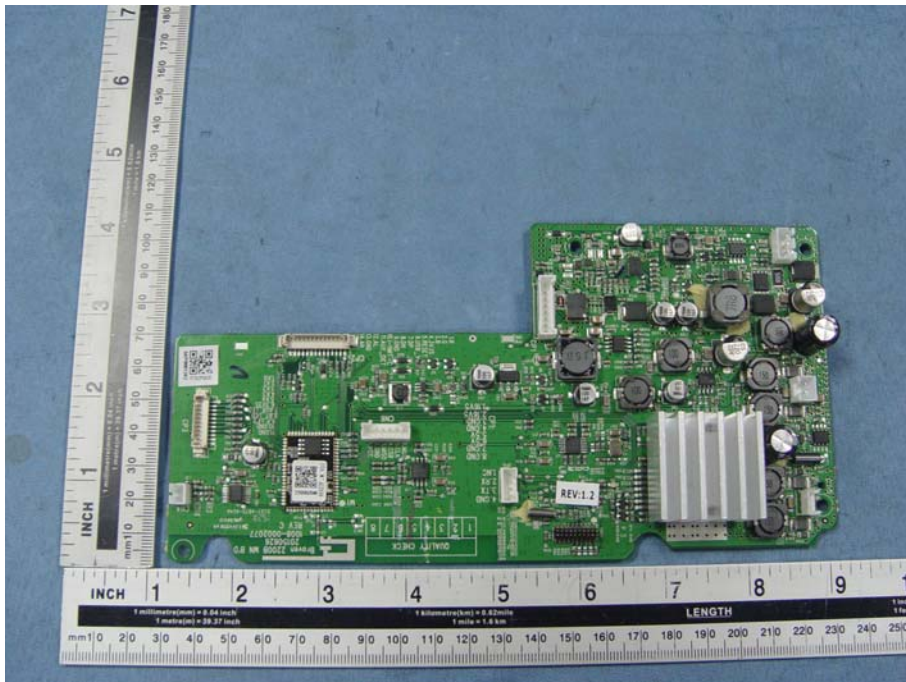

Internal Photos

LARGE 18650 4400mAh 7.2V
2014-12-24

INCH 1 2 3 4
1 millimetre(mm) = 0.04 inch
1 metre(m) = 39.37 inch
mm 10 20 30 40 50 60 70 80 90 100 110

INCH 1 2 3 4
1 millimetre(mm) = 0.04 inch
1 metre(m) = 39.37 inch
mm 10 20 30 40 50 60 70 80 90 100 110