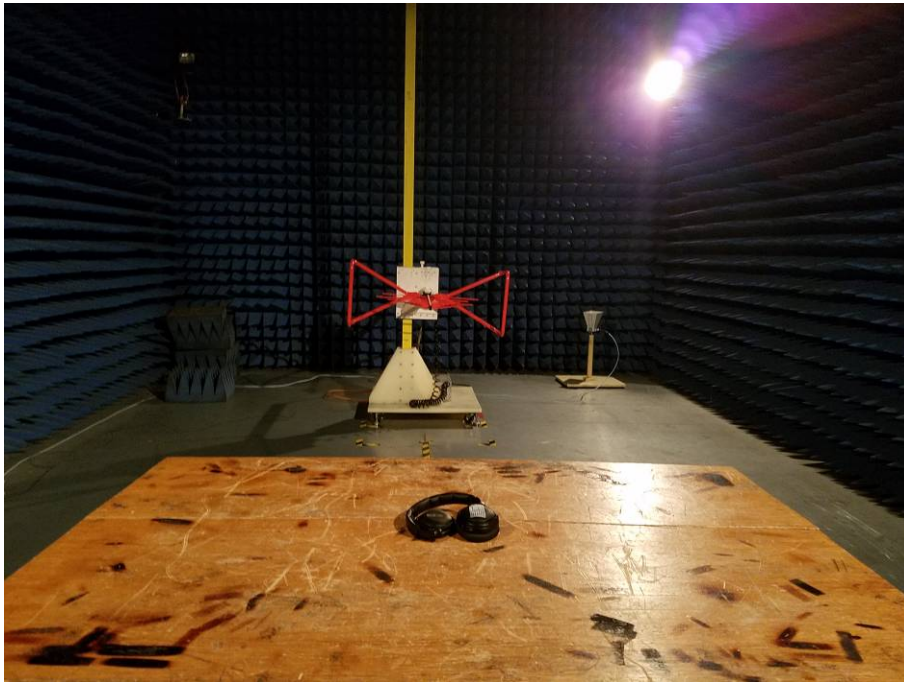

RADIATED EMISSION TEST SETUP (30 MHz to 1 GHz) FROM 1M-HEIGHT TEST TABLE

RADIATED EMISSION TEST SETUP (ABOVE 1 GHz) FROM 1.5M-HEIGHT TEST TABLE

AC POWER LINE CONDUCTED EMISSION

RADIO FREQUENCY