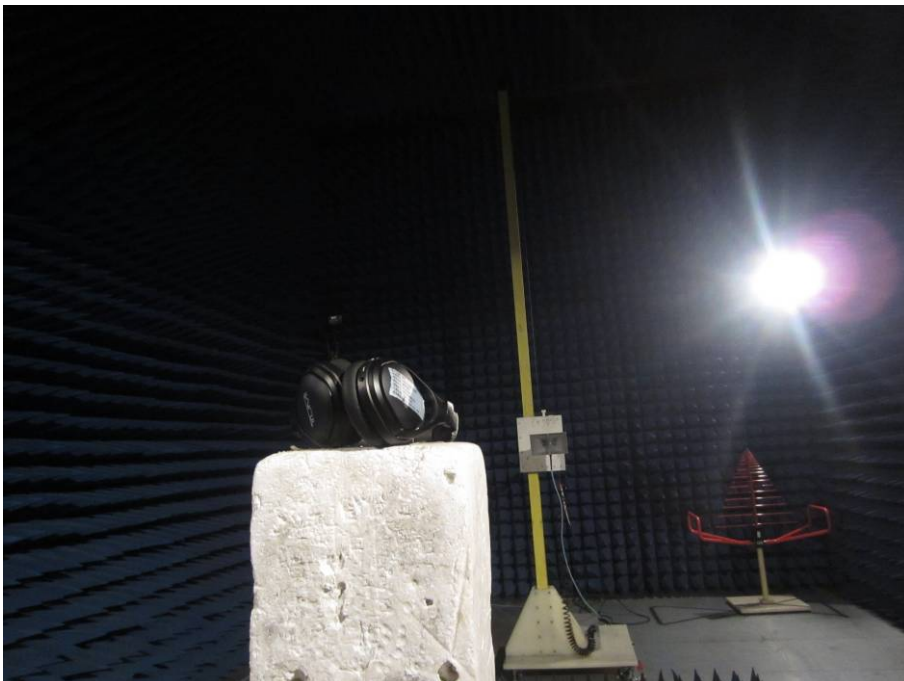

RADIATED EMISSION TEST SETUP (30 MHz to 1 GHz) FROM 1M-HEIGHT TEST TABLE

RADIATED EMISSION TEST SETUP (ABOVE 1 GHz) FROM 1.5M-HEIGHT TEST TABLE

AC POWER LINE CONDUCTED EMISSION

RADIO FREQUENCY