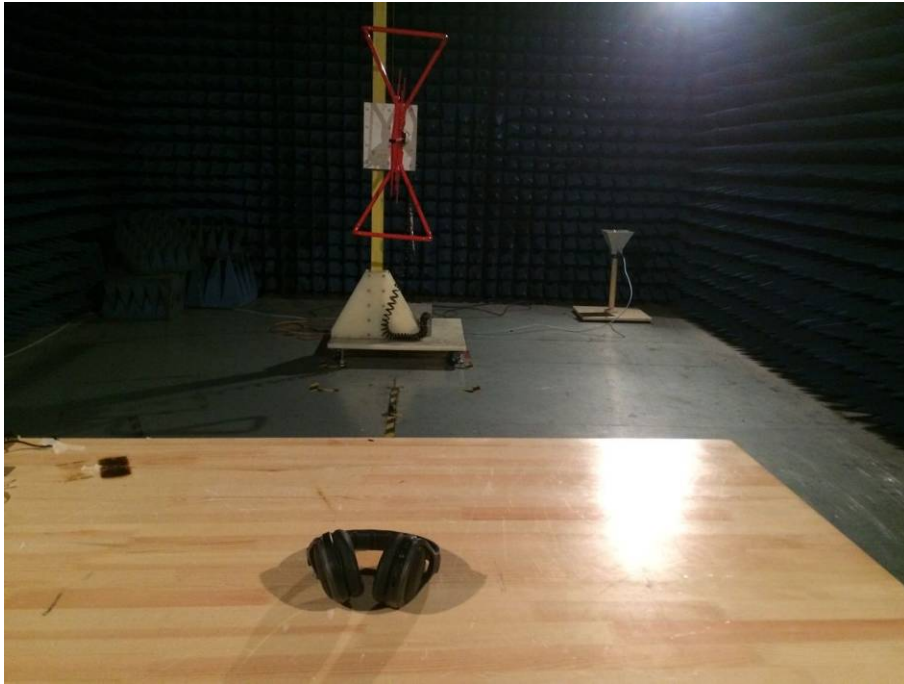

AC POWER LINE CONDUCTED EMISSION

RADIO FREQUENCY

RADIATED EMISSION TEST SETUP (30 MHz to 1 GHz) FROM 1M-HEIGHT TEST TABLE

RADIATED EMISSION TEST SETUP (ABOVE 1 GHz) FROM 1.5M-HEIGHT TEST TABLE

1. 5M-HEIGHT TEST TABLE FOR RADIATED EMISSION TEST SETUP (ABOVE 1 GHz)