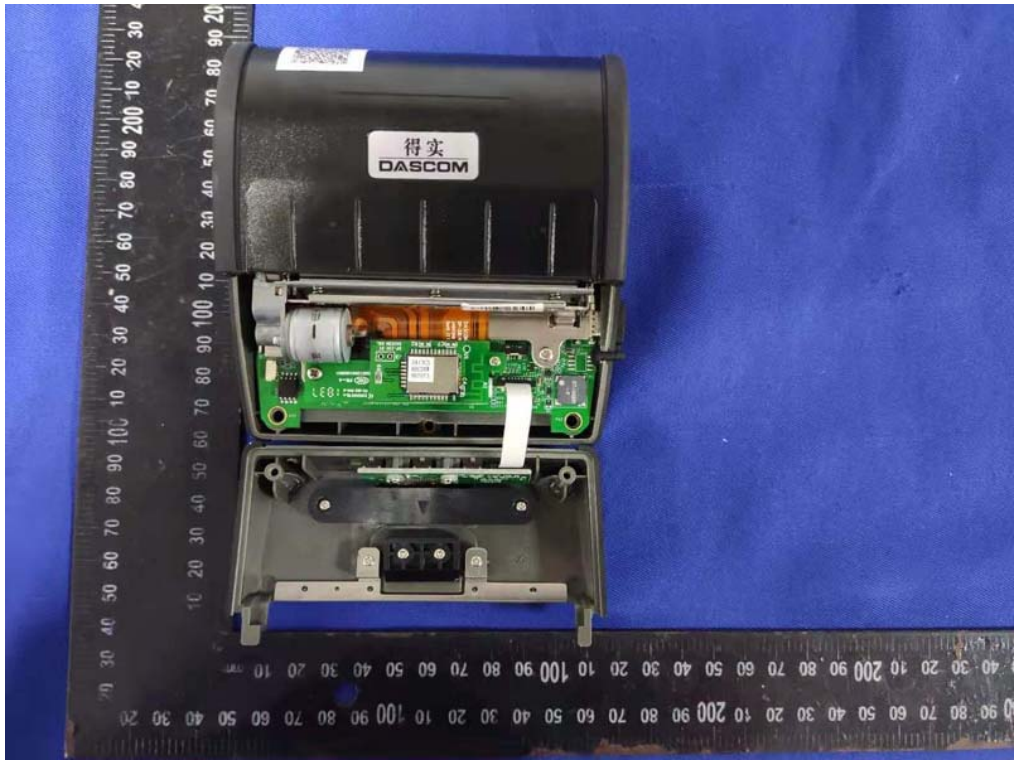

Internal Photos
M/N: DP-230

Internal Photos
M/N: DP-230

Internal Photos
M/N: DP-230

Internal Photos

M/N: DP-230

Bluetooth
Antenna

End of Test Report