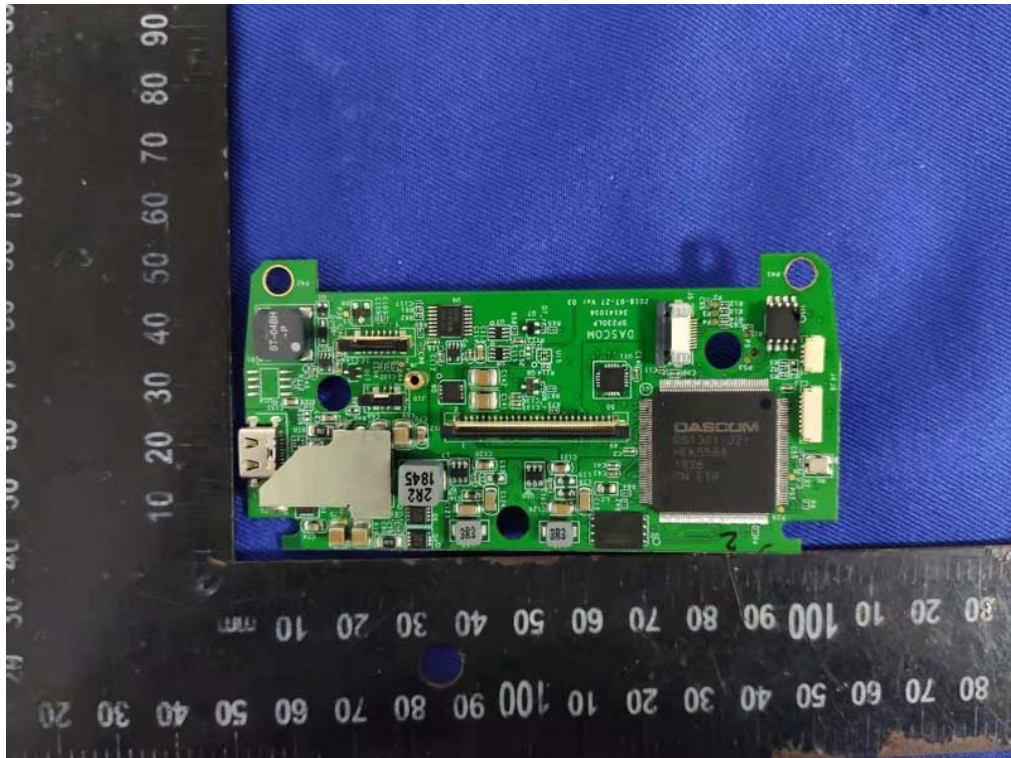

Internal Photos
M/N: DP-230

Internal Photos
M/N: DP-230

Internal Photos
M/N: DP-230

Internal Photos

M/N: DP-230

Bluetooth
Antenna

End of Test Report