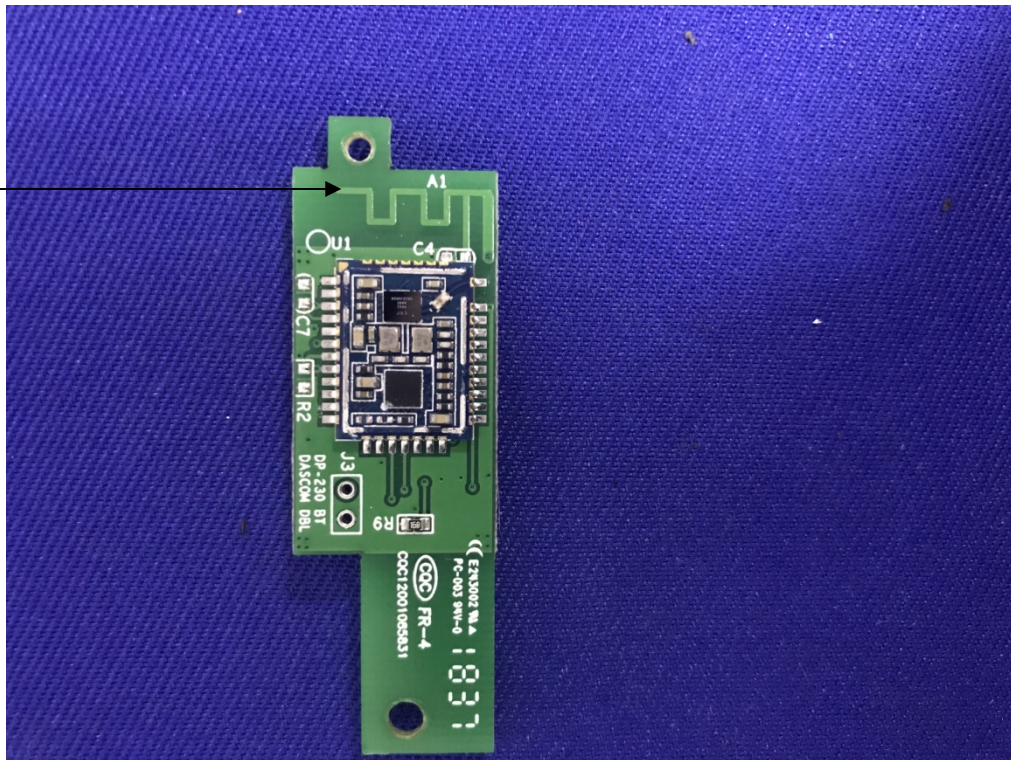

Internal Photos
M/N: DP-230

Internal Photos
M/N: DP-230

Internal Photos
M/N: DP-230

Internal Photos

M/N: DP-230

Bluetooth
Antenna

End of Test Report