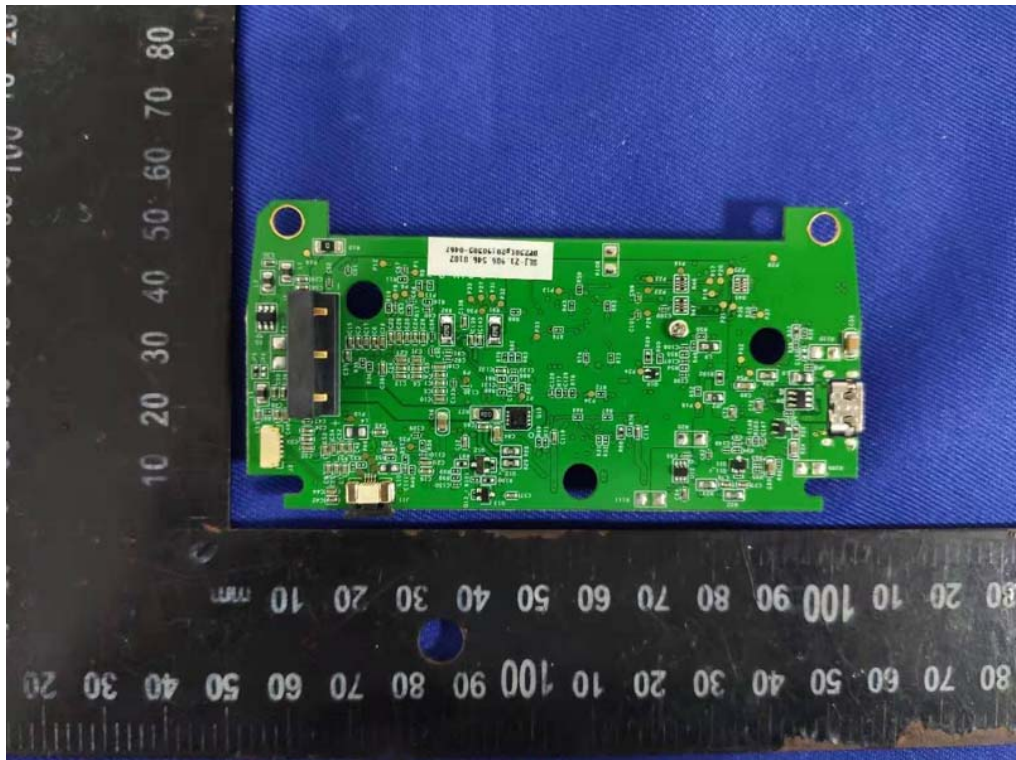

Internal Photos
M/N: DP-230

Internal Photos
M/N: DP-230

Internal Photos
M/N: DP-230

Internal Photos

M/N: DP-230

Bluetooth
Antenna

End of Test Report