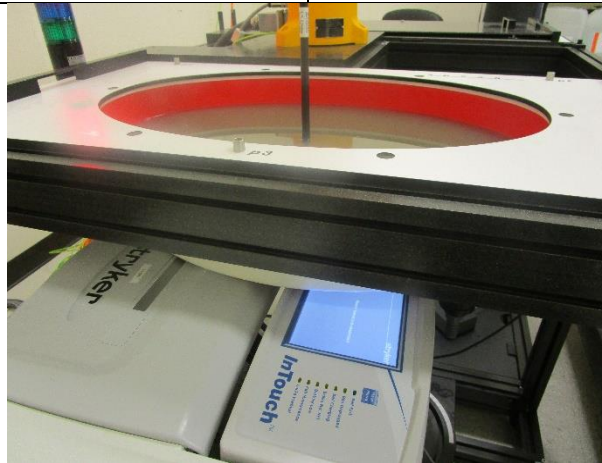

EUT Test Setup Photos

Front Side with 0mm Distance

Back Side with 0mm distance

SAR Test System