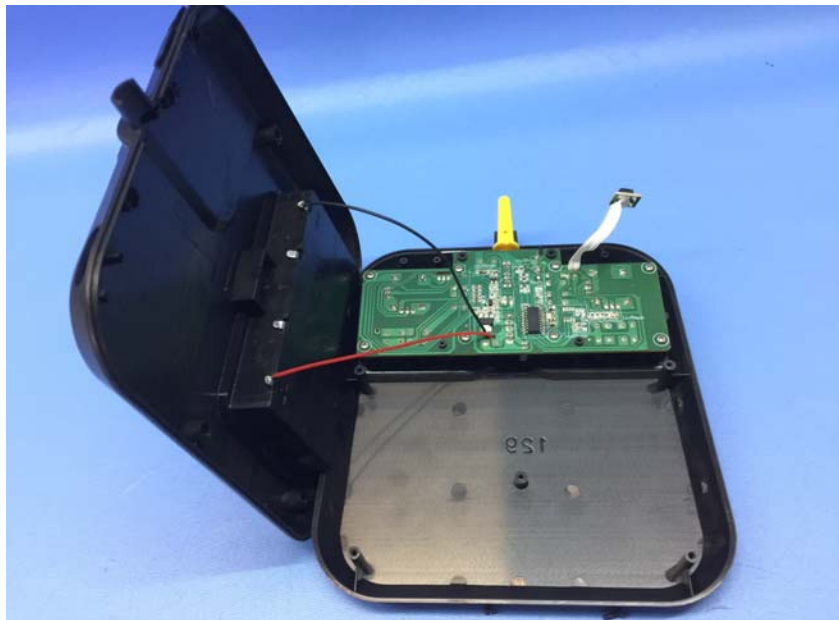

---

**INTERTEK TESTING SERVICE**

Report No.: 16081243HKG-001

**Equipment Photographs**

**Model : FL2016F**

**(Internal)**

---

## Equipment Photographs

Model : FL2016F

(Internal)

---