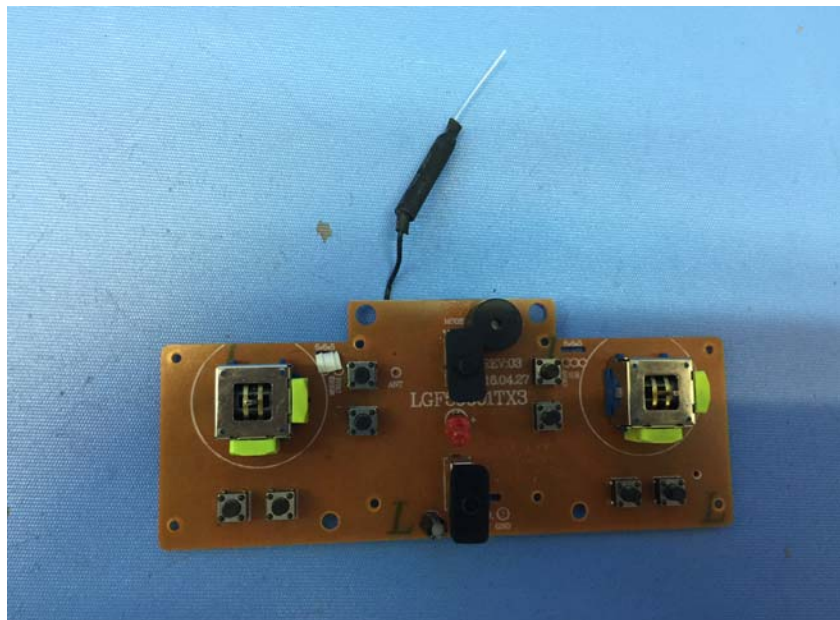

---

**INTERTEK TESTING SERVICE**

Report No.: 16081243HKG-001

**Equipment Photographs**

**Model : FL2016F**

**(Internal)**

---

# INTERTEK TESTING SERVICE

Report No.: 16081243HKG-001

## Equipment Photographs

Model : FL2016F

(Internal)

---