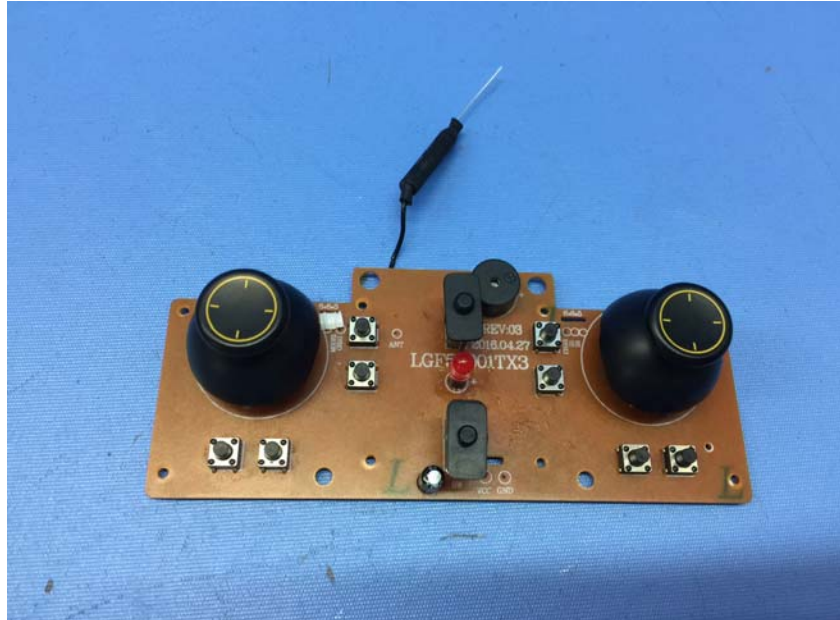

---

**INTERTEK TESTING SERVICE**

Report No.: 16081243HKG-001

**Equipment Photographs**

**Model : FL2016F**

**(Internal)**

---

# INTERTEK TESTING SERVICE

Report No.: 16081243HKG-001

## Equipment Photographs

Model : FL2016F

(Internal)

---