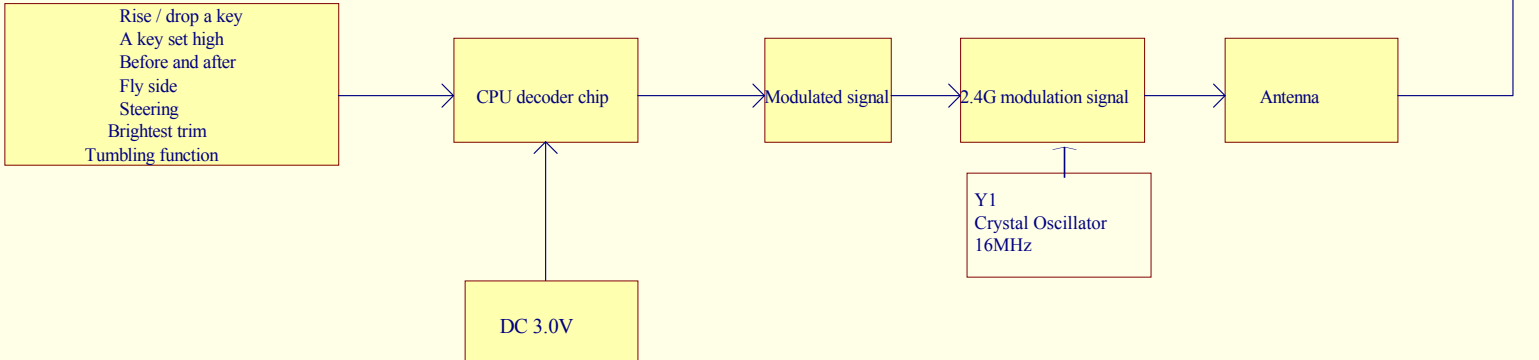

Flywheel (FX129) LGF59001TX3 block diagram

2413-2471MHz

Title		
Size	Number	Revision
B		
Date:	31-May-2016	Sheet of
File:	F:\01\Backup\飞轮.ddb	Drawn By: