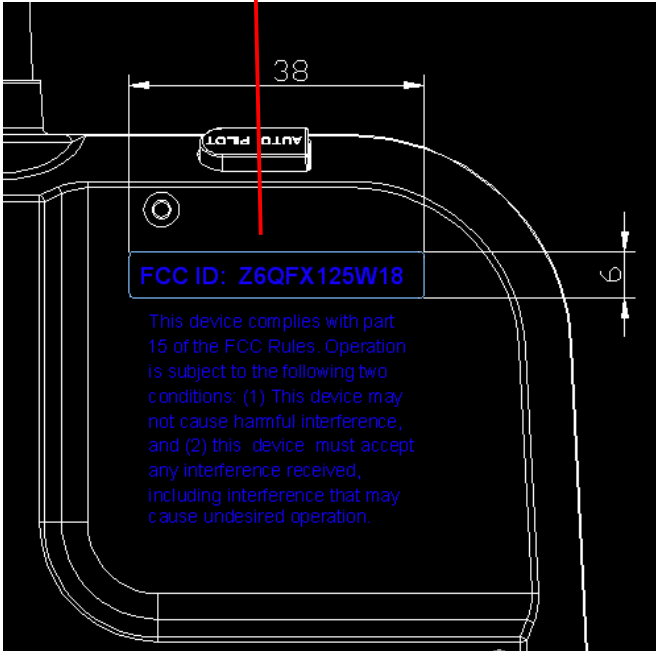

Label Artwork and Location

Size: 36mm(H) x 38mm(W)