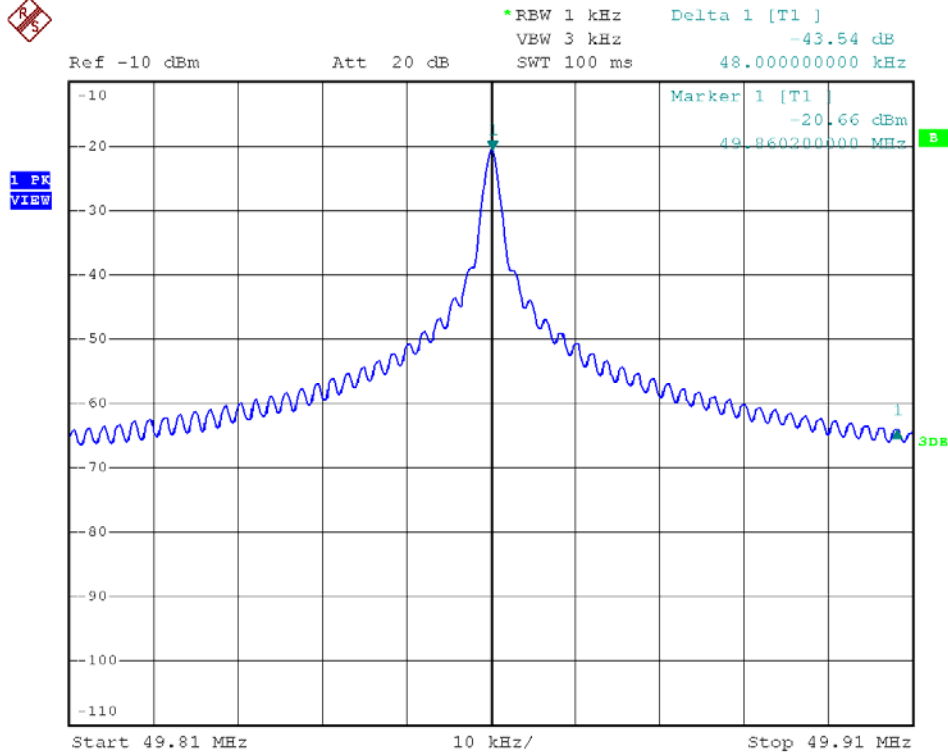

INTERTEK TESTING SERVICES

Report No.:13061332HKG-001
Sample No.: 1/1

Bandwidth / Bandedge Plot – Pursuant to FCC Part 15 Section 15. 235 Requirement (Pass/Fail)