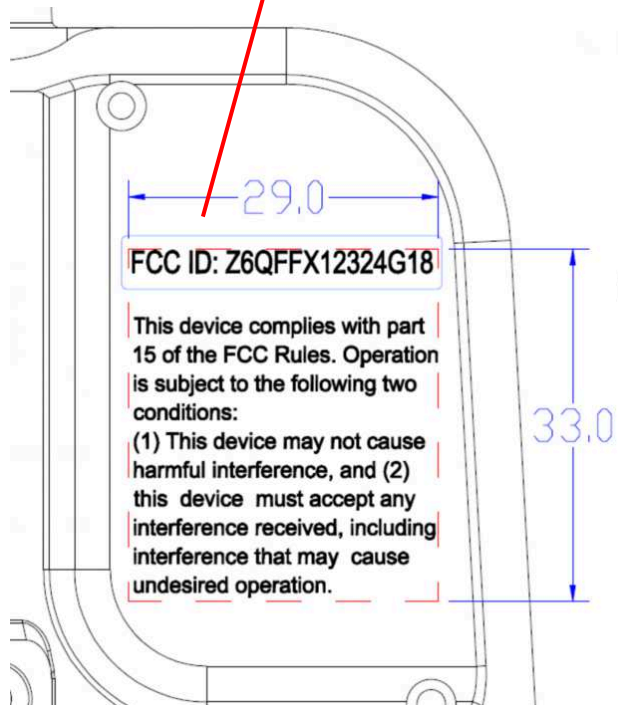

## Label Artwork and Location

Size: 33mm(H) x 29mm(W)